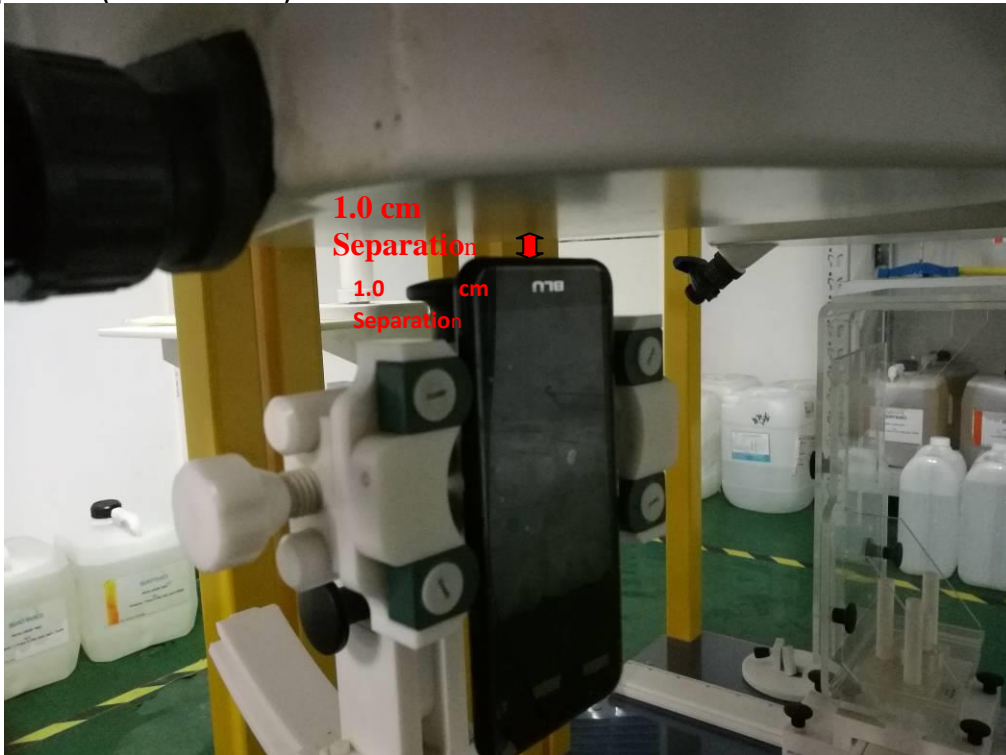

Annex B SAR System PHOTOGRAPHS

Liquid depth \geq 15cm

Annex C SETUP PHOTOGRAPHS

Right Head Touch View

Right Head Tilt View

Left Head Touch View

Left Head Tilt View

Body Setup Photo (LCD UP)

Body Setup Photo (LCD DOWN)

Body Setup Photo (LCD LEFT)

Body Setup Photo (LCD BOTTOM)

Test Report	17071129-FCC-H
Page	121 of 121

Body Setup Photo (LCD TOP)