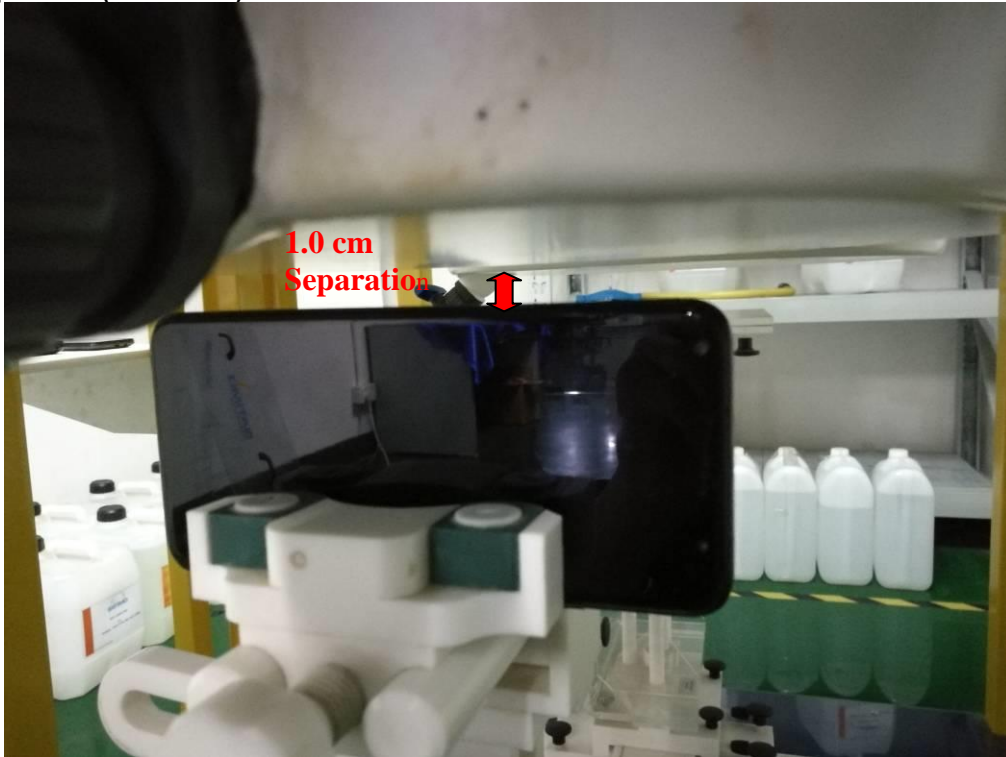

**Annex B SAR System PHOTOGRAPHS**

Liquid depth  $\geq 15\text{cm}$

**Annex C SETUP PHOTOGRAPHS**

**Right Head Touch View**

**Right Head Tilt View**

**Left Head Touch View**

**Left Head Tilt View**

**Body Setup Photo (LCD UP)**

**Body Setup Photo (LCD DOWN)**

Body Setup Photo (LCD LEFT)

Body Setup Photo (LCD RIGHT)

Body Setup Photo (LCD BOTTOM)

Body Setup Photo (LCD TOP)