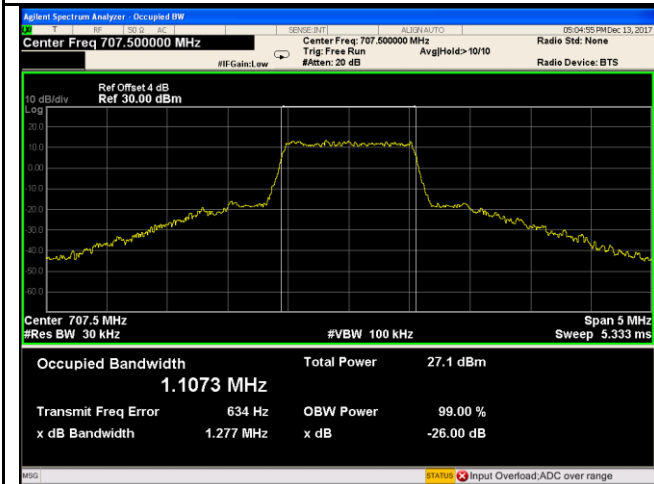

LTE Band XII - Middle CH QPSK-1.4