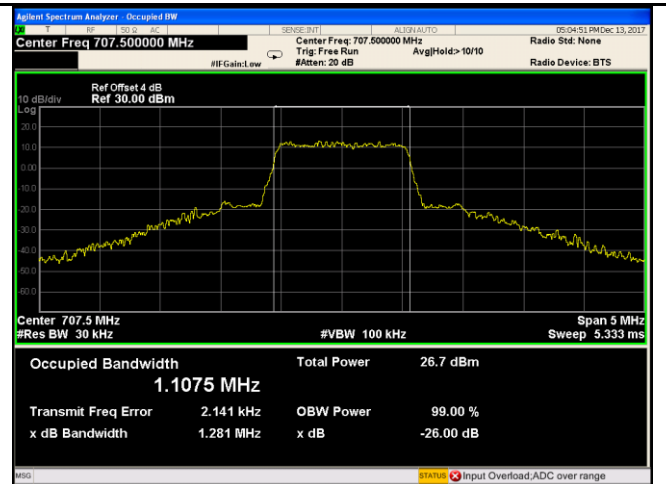

LTE Band XII - Middle CH 16QAM-1.4