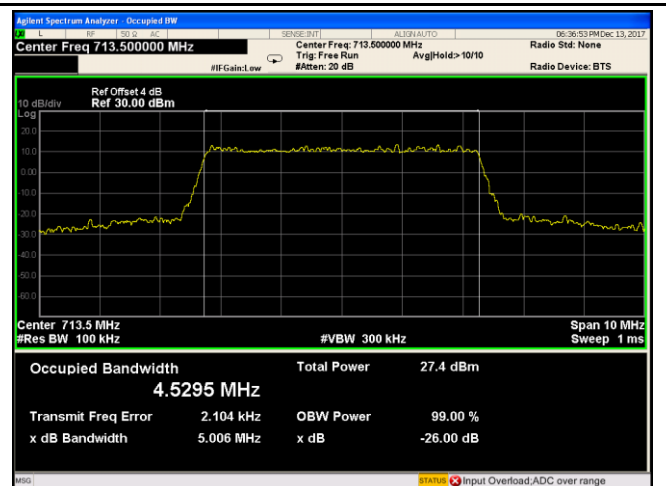

LTE Band XVII - High CH 16QAM-5