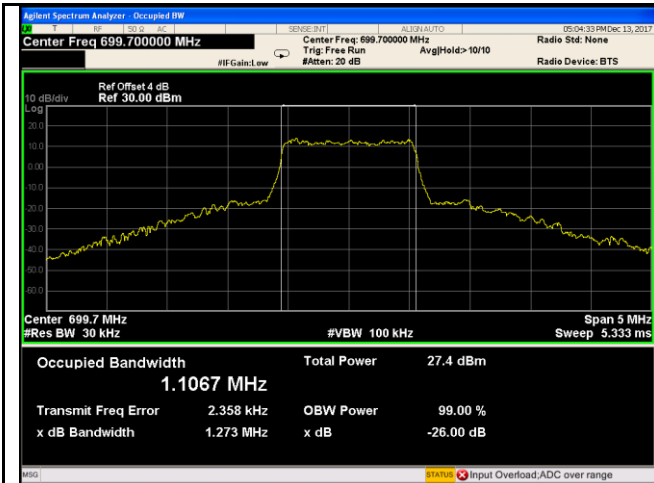

LTE Band VII - Low CH QPSK-20

LTE Band VII - Low CH 16QAM-20

LTE Band VII - Middle CH QPSK-20

LTE Band VII - Middle CH 16QAM-20

LTE Band VII - High CH QPSK-20

LTE Band VII - High CH 16QAM-20

LTE Band XII (Part 27)