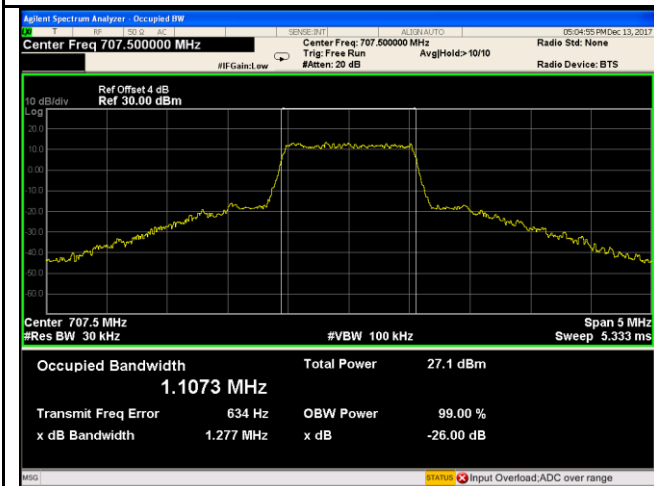

LTE Band XII - Middle CH QPSK-1.4