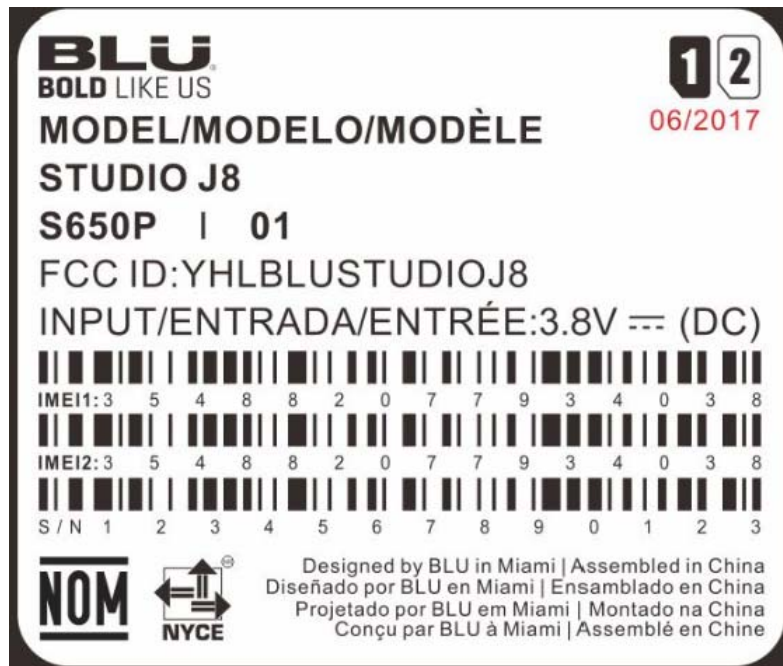

## EXHIBIT A - FCC ID LABEL AND LOCATION

### FCC ID Label

### FCC ID Label Location Information

The label shown shall be permanently affixed at a conspicuous location on the device and be readily visible to the user at the time purchase (Labeling requirements per 2.925)