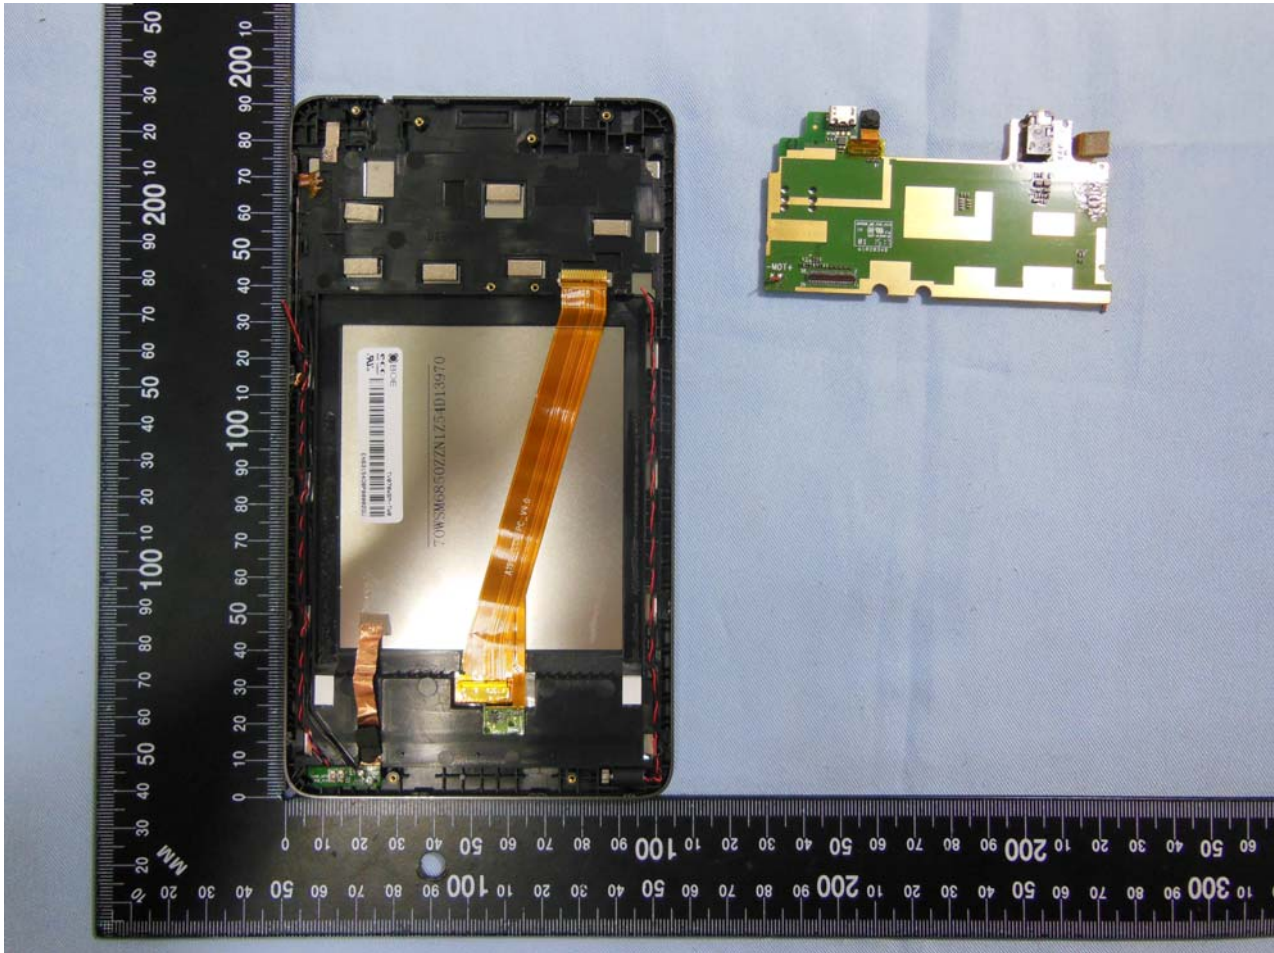

3. Internal Photograph of EUT

Brand Name: BLU; Model Name: STUDIO 7.0 II

Brand Name: BLU; Model Name: STUDIO 7.0 II

Brand Name: BLU; Model Name: STUDIO 7.0 II

Brand Name: BLU; Model Name: STUDIO 7.0 II

Brand Name: BLU; Model Name: STUDIO 7.0 II

Brand Name: BLU; Model Name: STUDIO 7.0 II

Brand Name: BLU; Model Name: STUDIO 7.0 II

Brand Name: BLU; Model Name: STUDIO 7.0 II

Brand Name: BLU; Model Name: STUDIO 7.0 II

Brand Name: BLU; Model Name: STUDIO 7.0 II