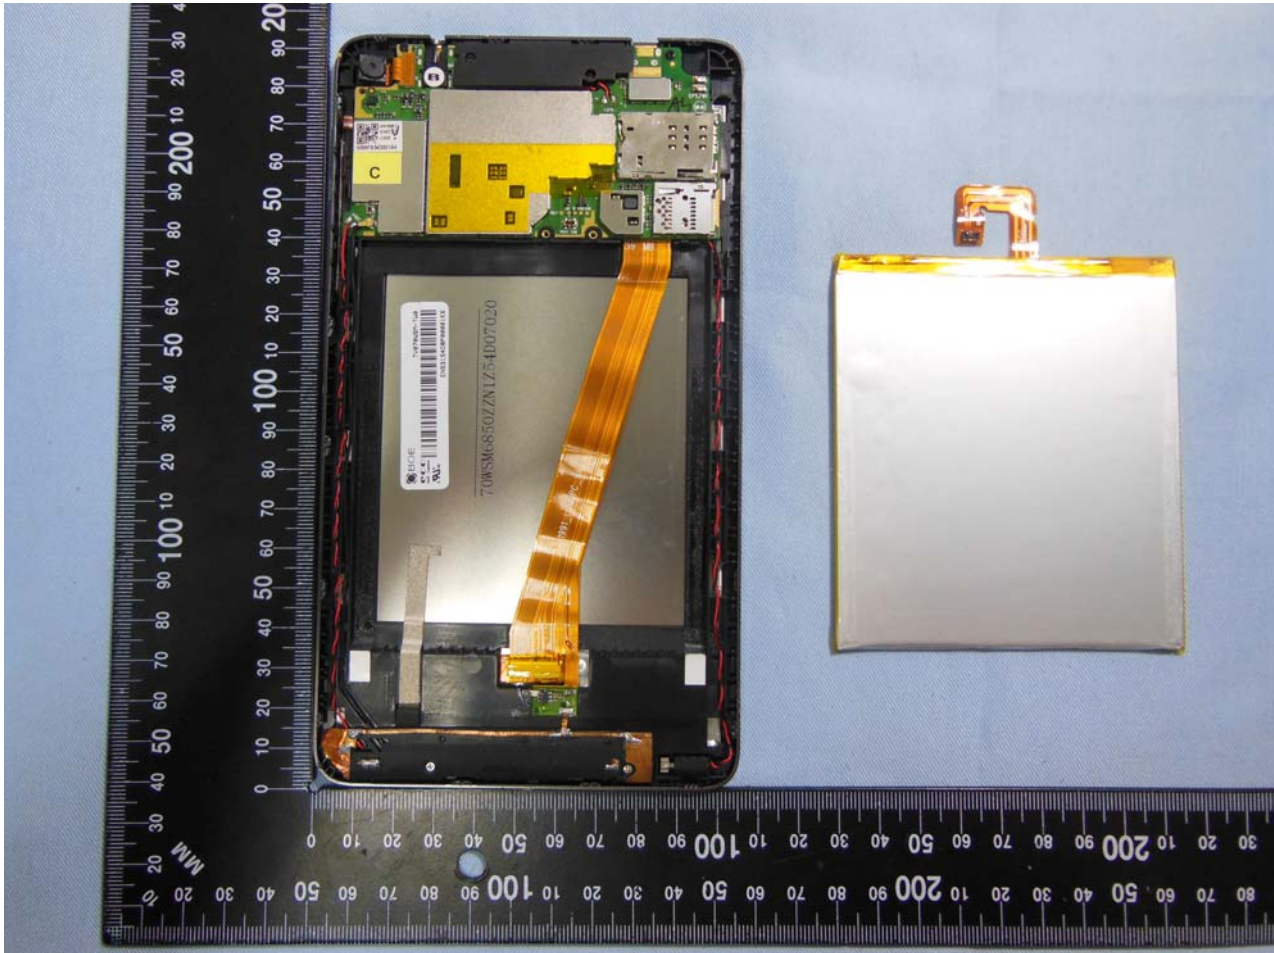

3. Internal Photograph of EUT

Brand Name: BLU; Model Name: STUDIO 7.0 II

Brand Name: BLU; Model Name: STUDIO 7.0 II

Brand Name: BLU; Model Name: STUDIO 7.0 II

Brand Name: BLU; Model Name: STUDIO 7.0 II

Brand Name: BLU; Model Name: STUDIO 7.0 II