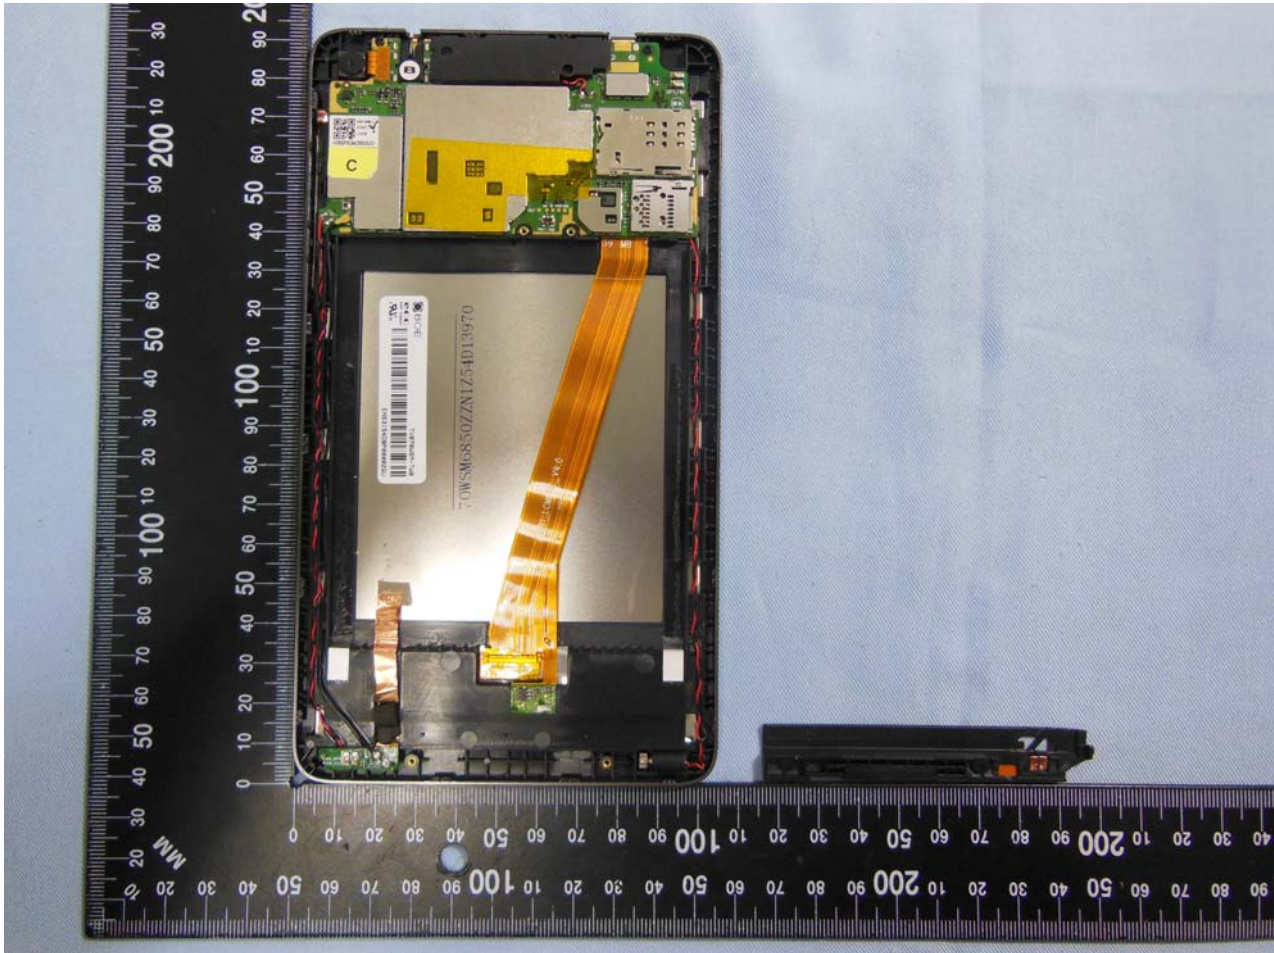

3. Internal Photograph of EUT

Brand Name: BLU; Model Name: STUDIO 7.0 II

Brand Name: BLU; Model Name: STUDIO 7.0 II

Brand Name: BLU; Model Name: STUDIO 7.0 II

Brand Name: BLU; Model Name: STUDIO 7.0 II

Brand Name: BLU; Model Name: STUDIO 7.0 II