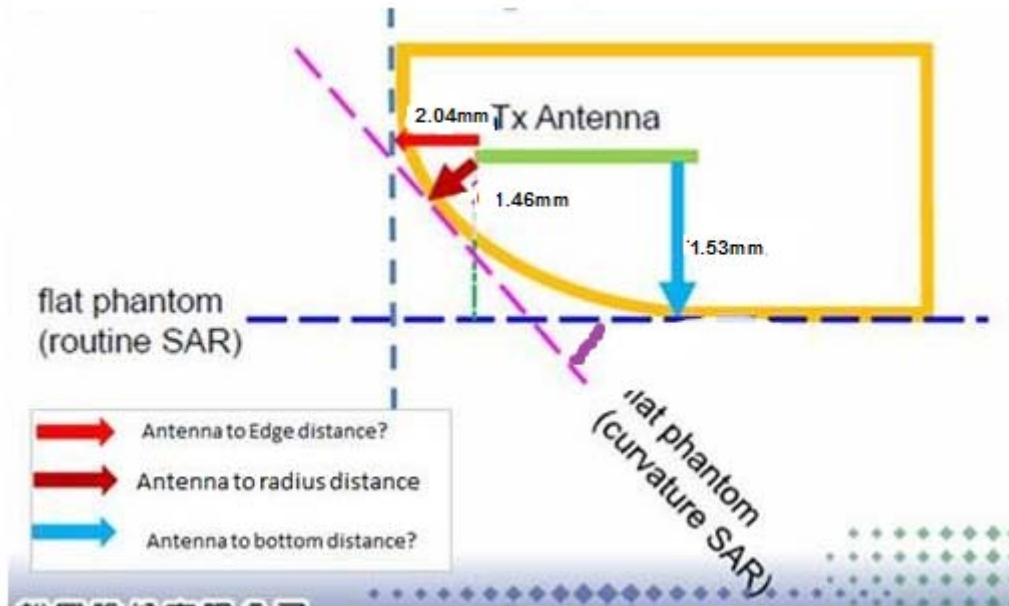

**Appendix D. SAR Test Setup Photos**

**Right Cheek**

**Right Tilted**

**Left Cheek**

**Left Tilted**

Bottom Face, Test Separation 0 cm

Bottom Face, Test Separation 0.9 cm

Edge1, Test Separation 0 cm

Edge2, Test Separation 0 cm

Edge3, Test Separation 0 cm

Edge3, Test Separation 0.5 cm

Edge4, Test Separation 0 cm

Curved Surface of Edge3 Tilted 34°  
Test Separation 0 cm

Curved Surface of Edge3 Tilted 34°  
Test Separation 0.5 cm

X=2.04mm, Y=1.53mm, Z=1.46mm  
Exterior Radius Dimension for WWAN