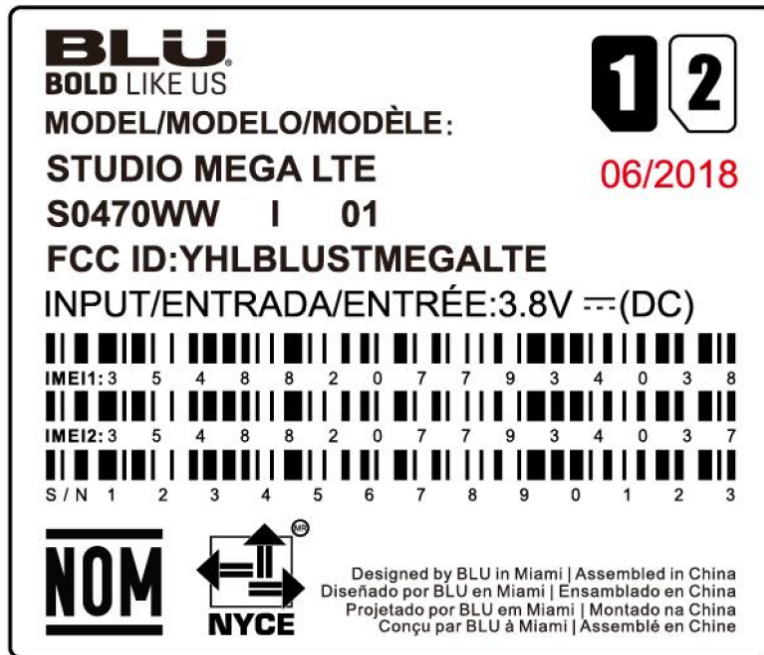

EXHIBIT A - FCC ID LABEL AND LOCATION

FCC ID Label

FCC ID Label Location Information

The label shown shall be permanently affixed at a conspicuous location on the device and be readily visible to the user at the time purchase (Labeling requirements per 2.925)