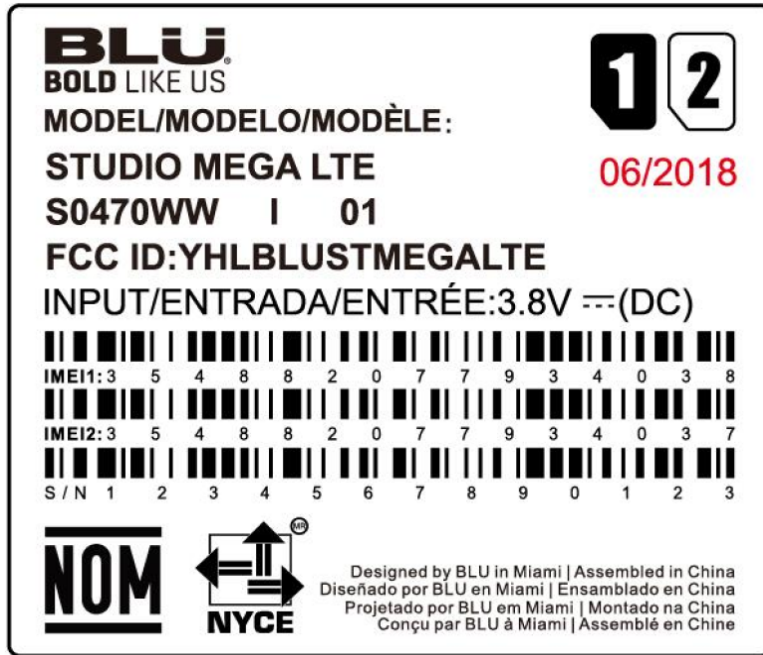

## EXHIBIT A - FCC ID LABEL AND LOCATION

### FCC ID Label

### FCC ID Label Location Information

The label shown shall be permanently affixed at a conspicuous location on the device and be readily visible to the user at the time purchase (Labeling requirements per 2.925)