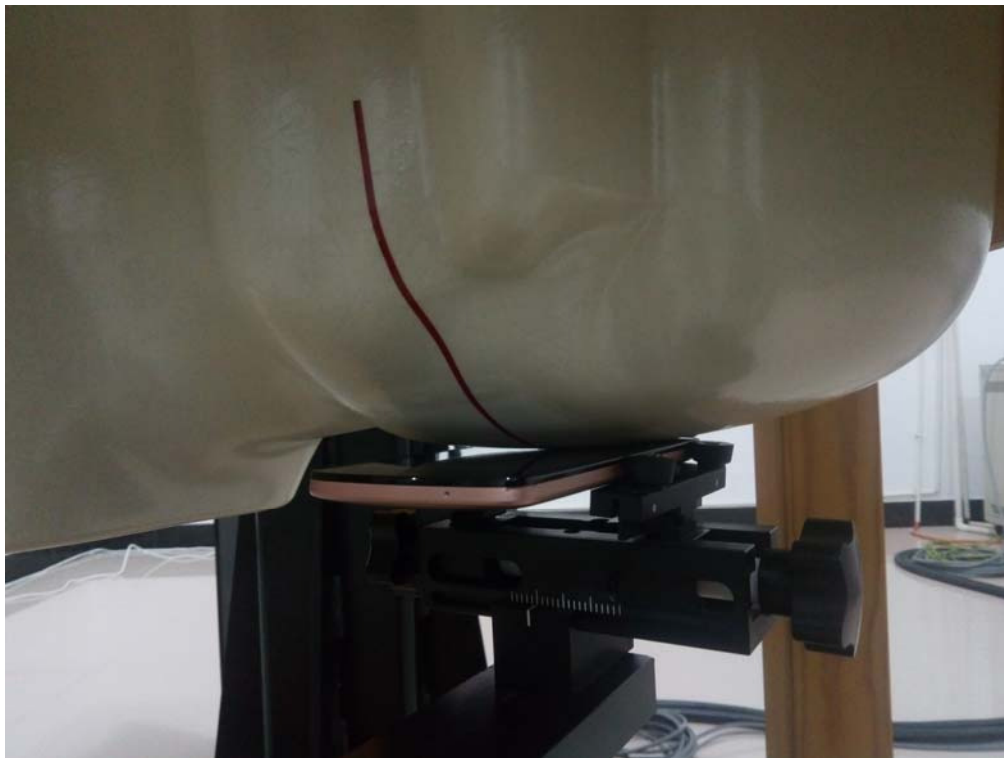

APPENDIX C EUT TEST POSITION PHOTOS

Liquid depth $\geq 15\text{cm}$

Body Back Setup Photo (10mm)

Body-worn Left Setup Photo (10mm)

Body-worn Right Setup Photo (10mm)

Body-worn Bottom Setup Photo (10mm)

Left Head Touch Setup Photo

Left Head Tilt Setup Photo

Right Head Touch Setup Photo

Right Head Tilt Setup Photo