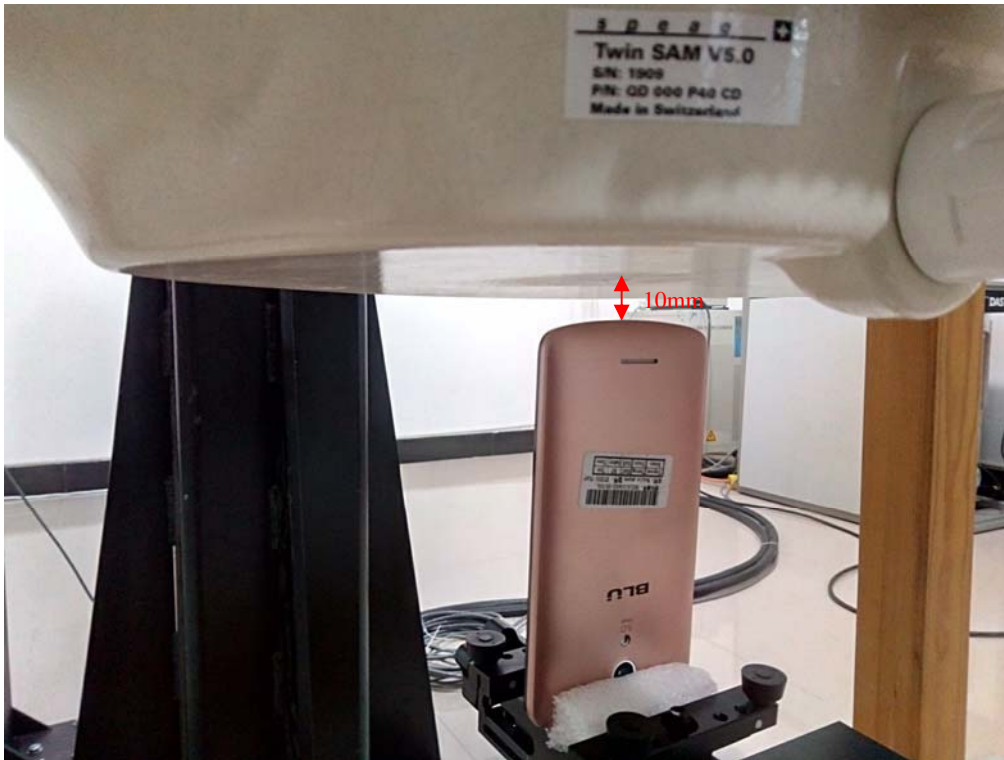

APPENDIX C EUT TEST POSITION PHOTOS

Liquid depth $\geq 15\text{cm}$

Body Back Setup Photo (10mm)

Body-worn Left Setup Photo (10mm)

Body-worn Right Setup Photo (10mm)

Body-worn Bottom Setup Photo (10mm)

Left Head Touch Setup Photo

Left Head Tilt Setup Photo

Right Head Touch Setup Photo

Right Head Tilt Setup Photo