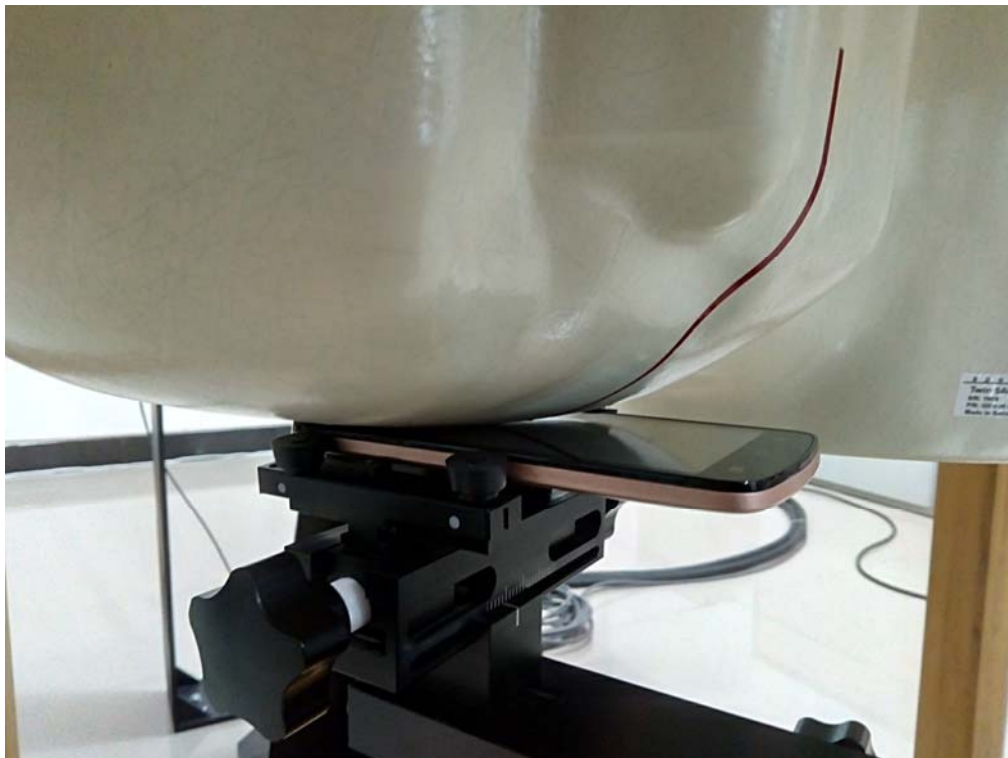

APPENDIX C EUT TEST POSITION PHOTOS

Liquid depth $\geq 15\text{cm}$

Body Back Setup Photo (10mm)

Body-worn Left Setup Photo (10mm)

Body-worn Right Setup Photo (10mm)

Body-worn Bottom Setup Photo (10mm)

Left Head Touch Setup Photo

Left Head Tilt Setup Photo

Right Head Touch Setup Photo

Right Head Tilt Setup Photo