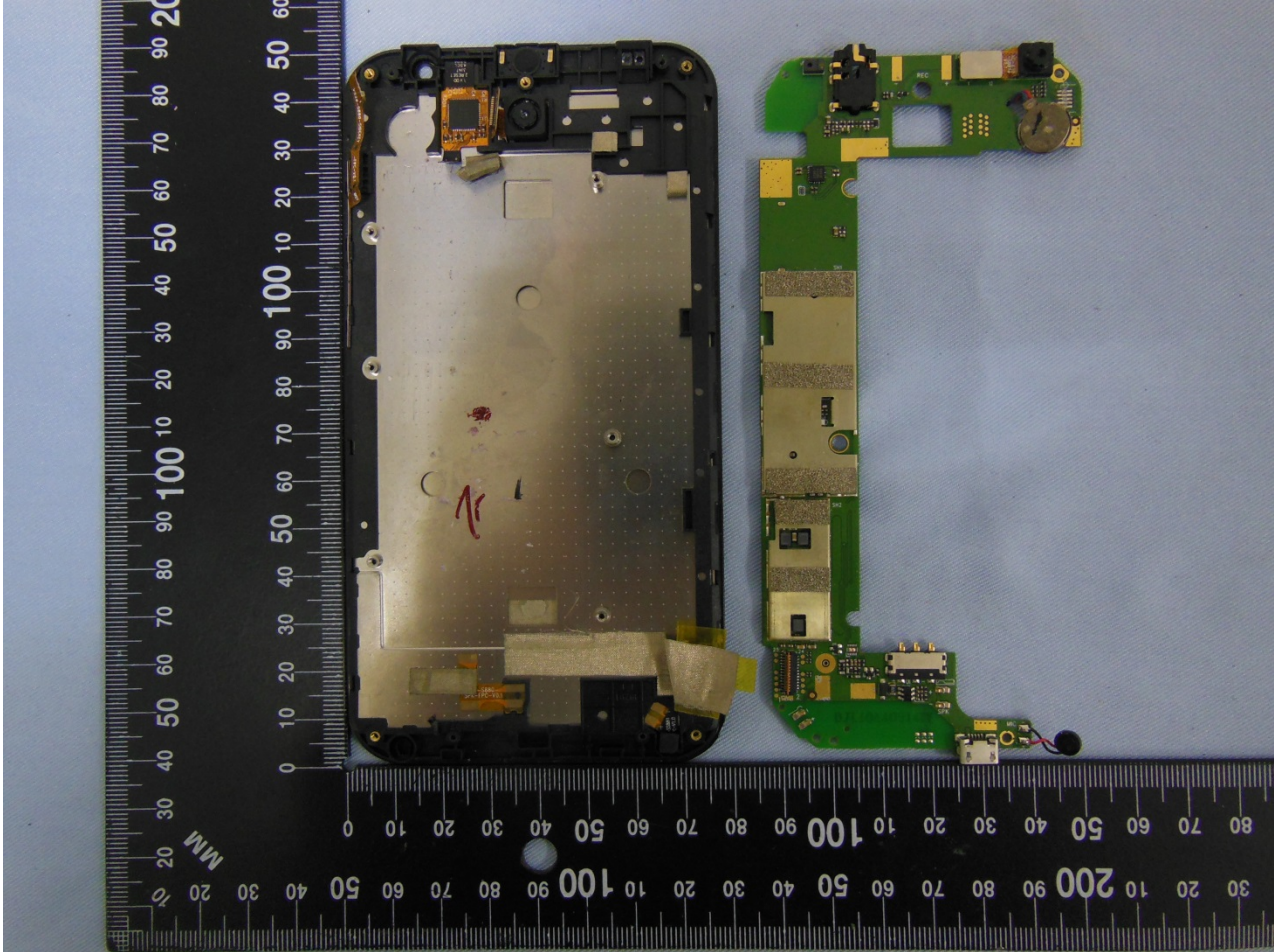

### 3. Internal Photograph of EUT

Brand Name: BLU / Model Name: Studio 5.5 k

Brand Name: BLU / Model Name: Studio 5.5 k

Brand Name: BLU / Model Name: Studio 5.5 k

Brand Name: BLU / Model Name: Studio 5.5 k

Brand Name: BLU / Model Name: Studio 5.5 k

Brand Name: BLU / Model Name: Studio 5.5 k

Brand Name: BLU / Model Name: Studio 5.5 k

Brand Name: BLU / Model Name: Studio 5.5 k

Brand Name: BLU / Model Name: Studio 5.5 k

Brand Name: BLU / Model Name: Studio 5.5 k