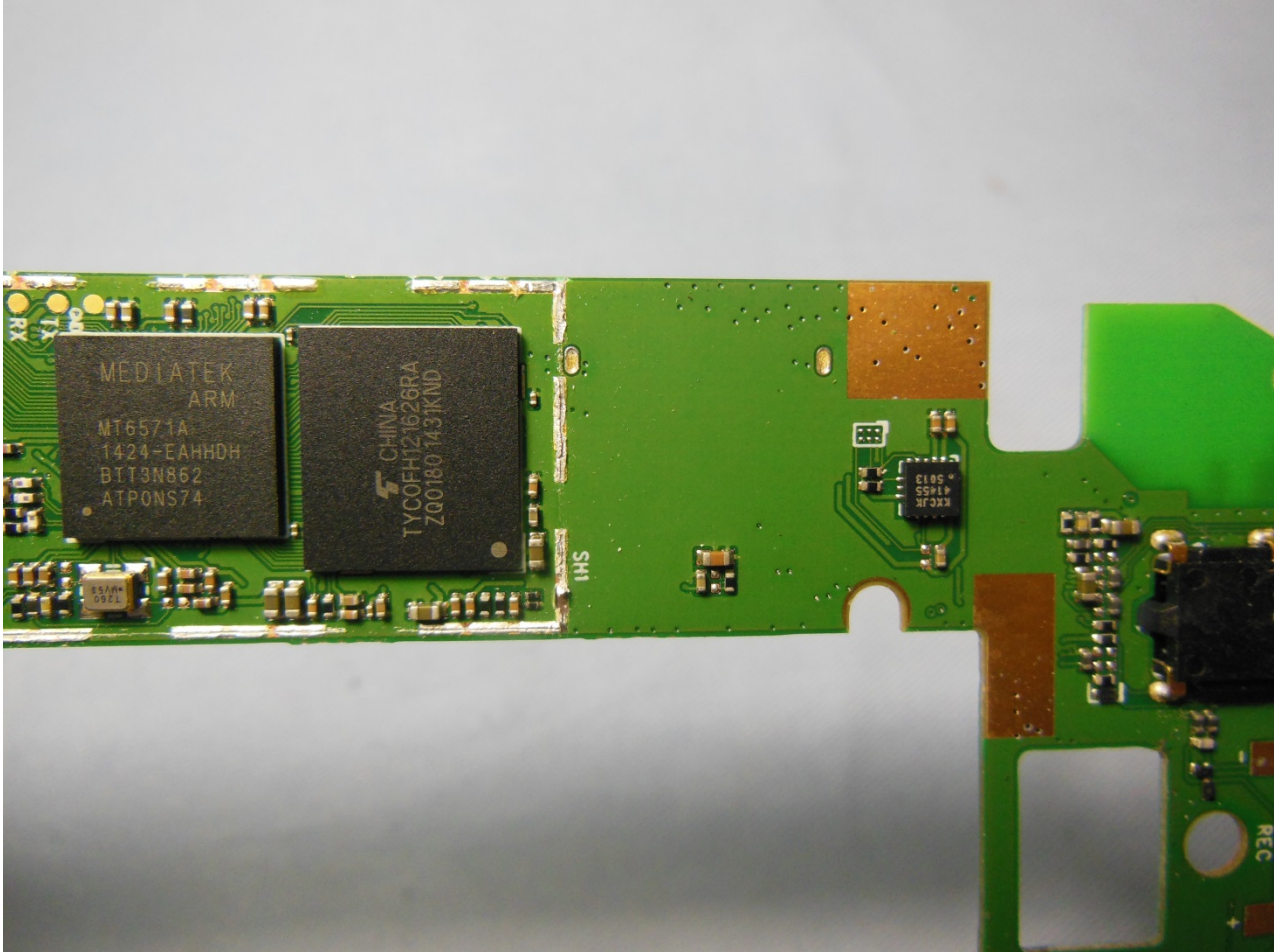

### 3. Internal Photograph of EUT

Brand Name: BLU / Model Name: Studio 5.5 k

Brand Name: BLU / Model Name: Studio 5.5 k

Brand Name: BLU / Model Name: Studio 5.5 k

Brand Name: BLU / Model Name: Studio 5.5 k

Brand Name: BLU / Model Name: Studio 5.5 k

Brand Name: BLU / Model Name: Studio 5.5 k

Brand Name: BLU / Model Name: Studio 5.5 k

Brand Name: BLU / Model Name: Studio 5.5 k

Brand Name: BLU / Model Name: Studio 5.5 k

Brand Name: BLU / Model Name: Studio 5.5 k