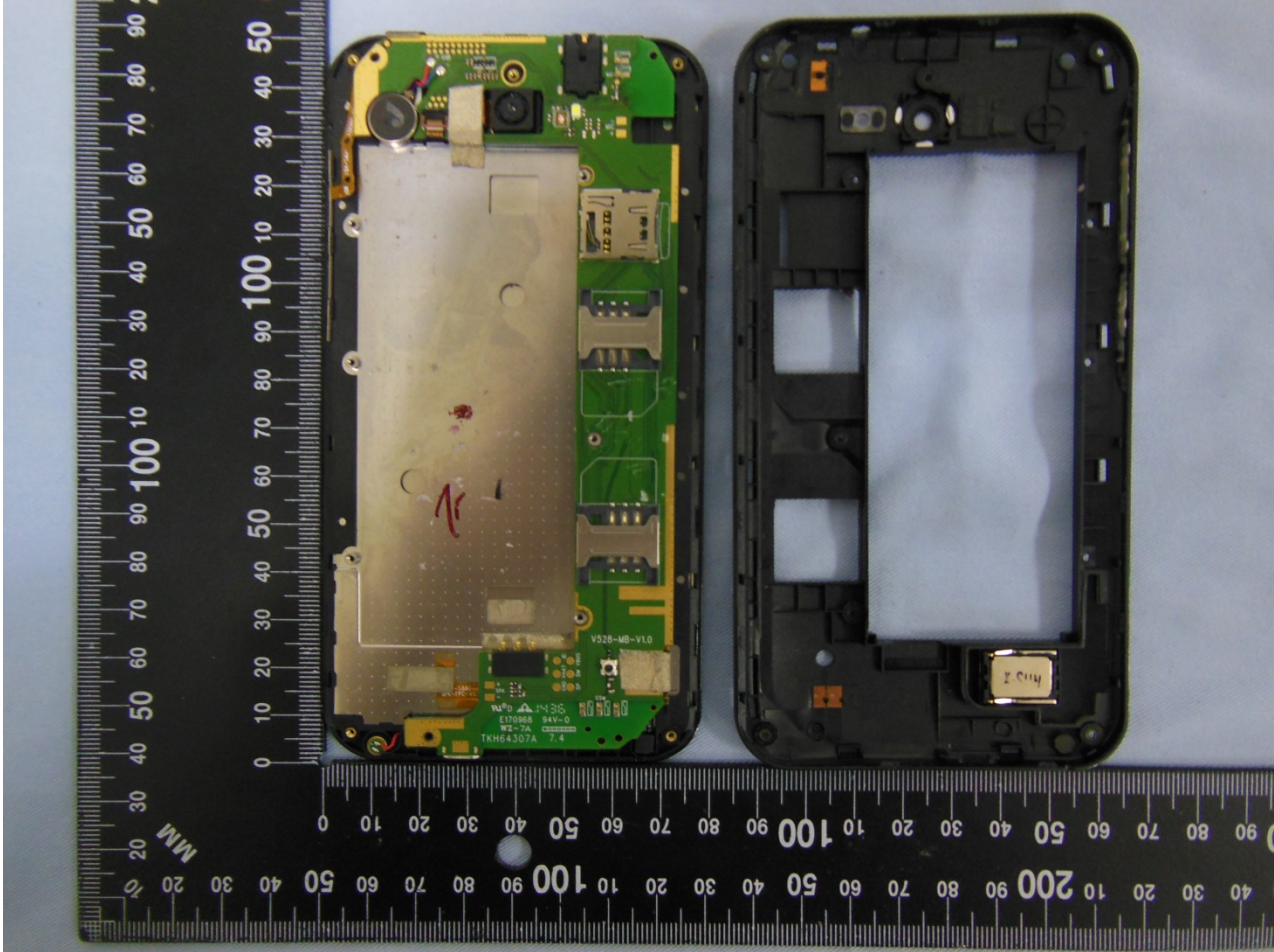

### 3. Internal Photograph of EUT

Brand Name: BLU / Model Name: Studio 5.5 k

Brand Name: BLU / Model Name: Studio 5.5 k

Brand Name: BLU / Model Name: Studio 5.5 k

Brand Name: BLU / Model Name: Studio 5.5 k

Brand Name: BLU / Model Name: Studio 5.5 k

Brand Name: BLU / Model Name: Studio 5.5 k

Brand Name: BLU / Model Name: Studio 5.5 k

Brand Name: BLU / Model Name: Studio 5.5 k

Brand Name: BLU / Model Name: Studio 5.5 k

Brand Name: BLU / Model Name: Studio 5.5 k