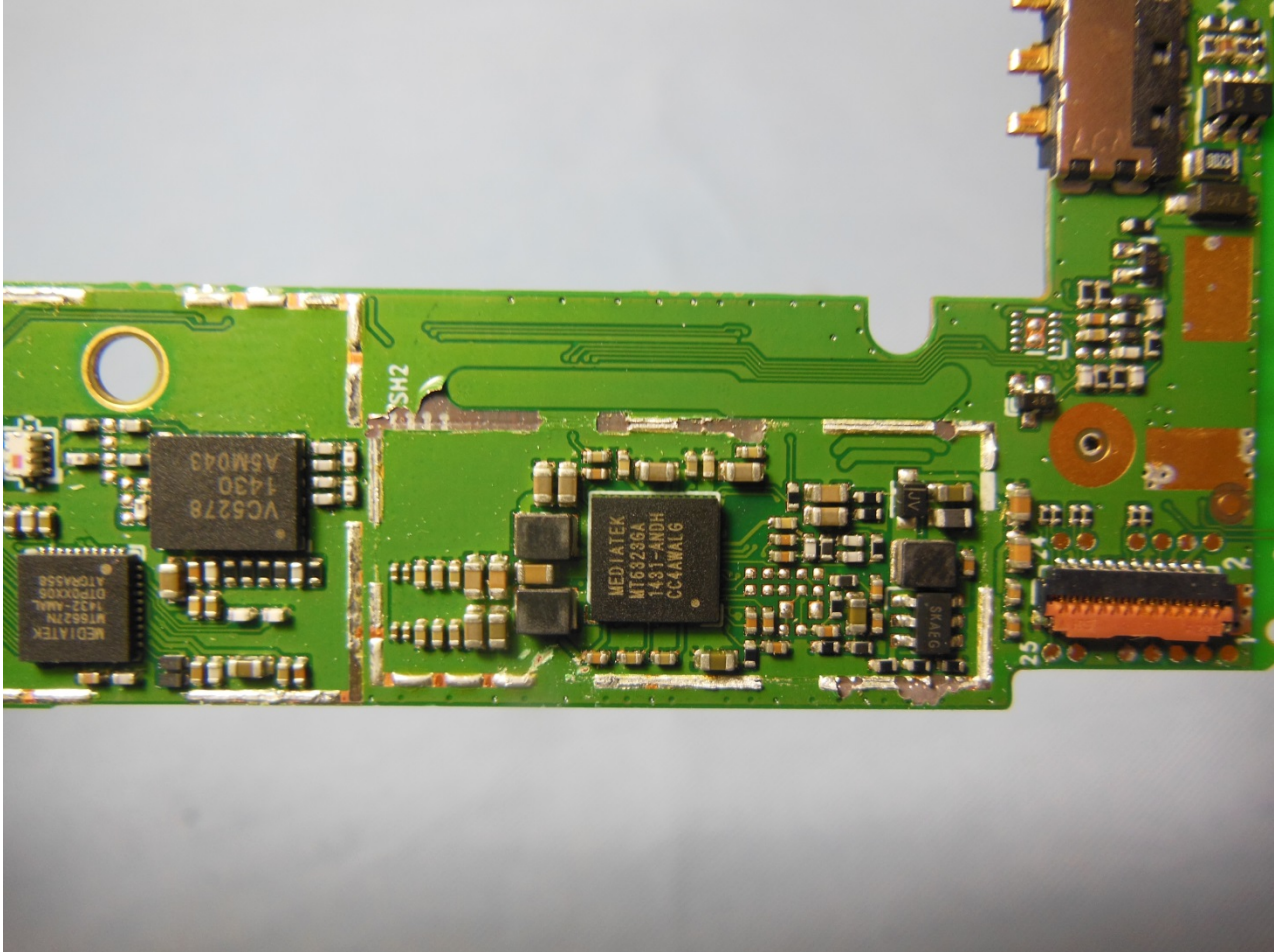

### 3. Internal Photograph of EUT

Brand Name: BLU / Model Name: Studio 5.5 k

Brand Name: BLU / Model Name: Studio 5.5 k

Brand Name: BLU / Model Name: Studio 5.5 k

Brand Name: BLU / Model Name: Studio 5.5 k

Brand Name: BLU / Model Name: Studio 5.5 k

Brand Name: BLU / Model Name: Studio 5.5 k

Brand Name: BLU / Model Name: Studio 5.5 k

Brand Name: BLU / Model Name: Studio 5.5 k

Brand Name: BLU / Model Name: Studio 5.5 k

Brand Name: BLU / Model Name: Studio 5.5 k