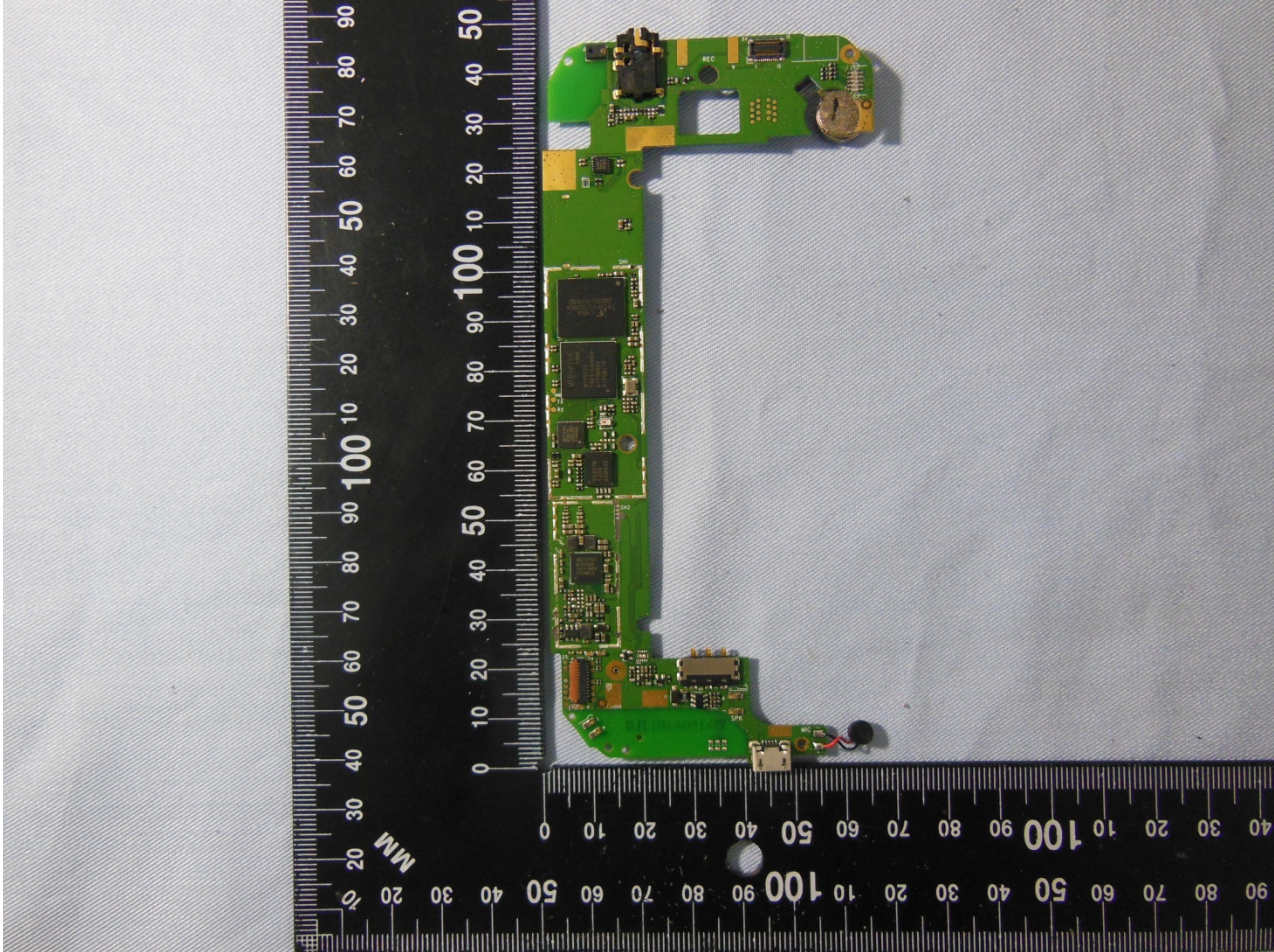

### 3. Internal Photograph of EUT

Brand Name: BLU / Model Name: Studio 5.5 k

Brand Name: BLU / Model Name: Studio 5.5 k

Brand Name: BLU / Model Name: Studio 5.5 k

Brand Name: BLU / Model Name: Studio 5.5 k

Brand Name: BLU / Model Name: Studio 5.5 k

Brand Name: BLU / Model Name: Studio 5.5 k

Brand Name: BLU / Model Name: Studio 5.5 k

Brand Name: BLU / Model Name: Studio 5.5 k

Brand Name: BLU / Model Name: Studio 5.5 k

Brand Name: BLU / Model Name: Studio 5.5 k