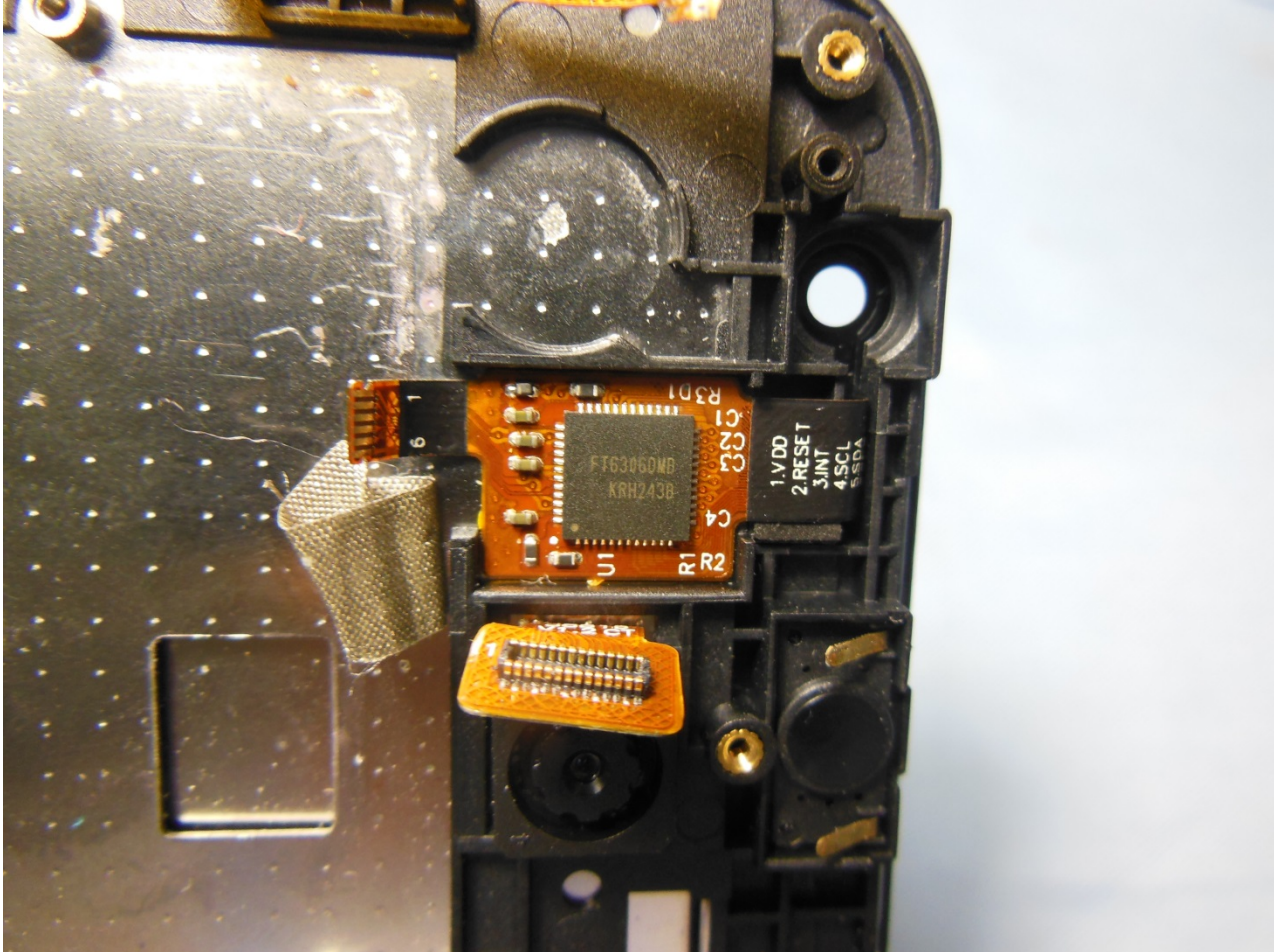

### 3. Internal Photograph of EUT

Brand Name: BLU / Model Name: Studio 5.5 k

Brand Name: BLU / Model Name: Studio 5.5 k

Brand Name: BLU / Model Name: Studio 5.5 k

Brand Name: BLU / Model Name: Studio 5.5 k

Brand Name: BLU / Model Name: Studio 5.5 k

Brand Name: BLU / Model Name: Studio 5.5 k

Brand Name: BLU / Model Name: Studio 5.5 k

Brand Name: BLU / Model Name: Studio 5.5 k

Brand Name: BLU / Model Name: Studio 5.5 k

Brand Name: BLU / Model Name: Studio 5.5 k