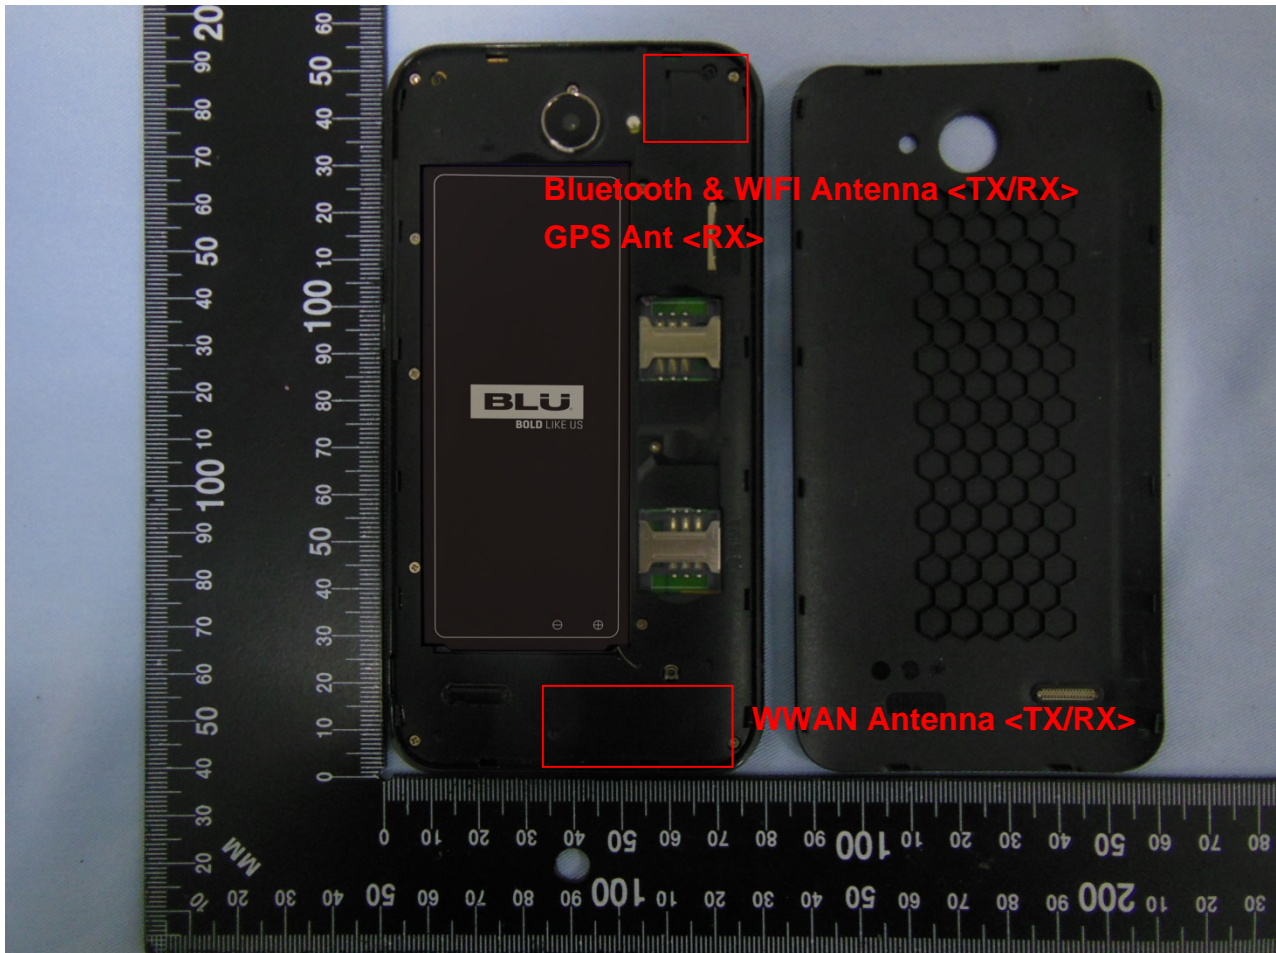

### 3. Internal Photograph of EUT

Brand Name: BLU / Model Name: Studio 5.5 k

Brand Name: BLU / Model Name: Studio 5.5 k

Brand Name: BLU / Model Name: Studio 5.5 k

Brand Name: BLU / Model Name: Studio 5.5 k

Brand Name: BLU / Model Name: Studio 5.5 k

Brand Name: BLU / Model Name: Studio 5.5 k

Brand Name: BLU / Model Name: Studio 5.5 k

Brand Name: BLU / Model Name: Studio 5.5 k

Brand Name: BLU / Model Name: Studio 5.5 k

Brand Name: BLU / Model Name: Studio 5.5 k