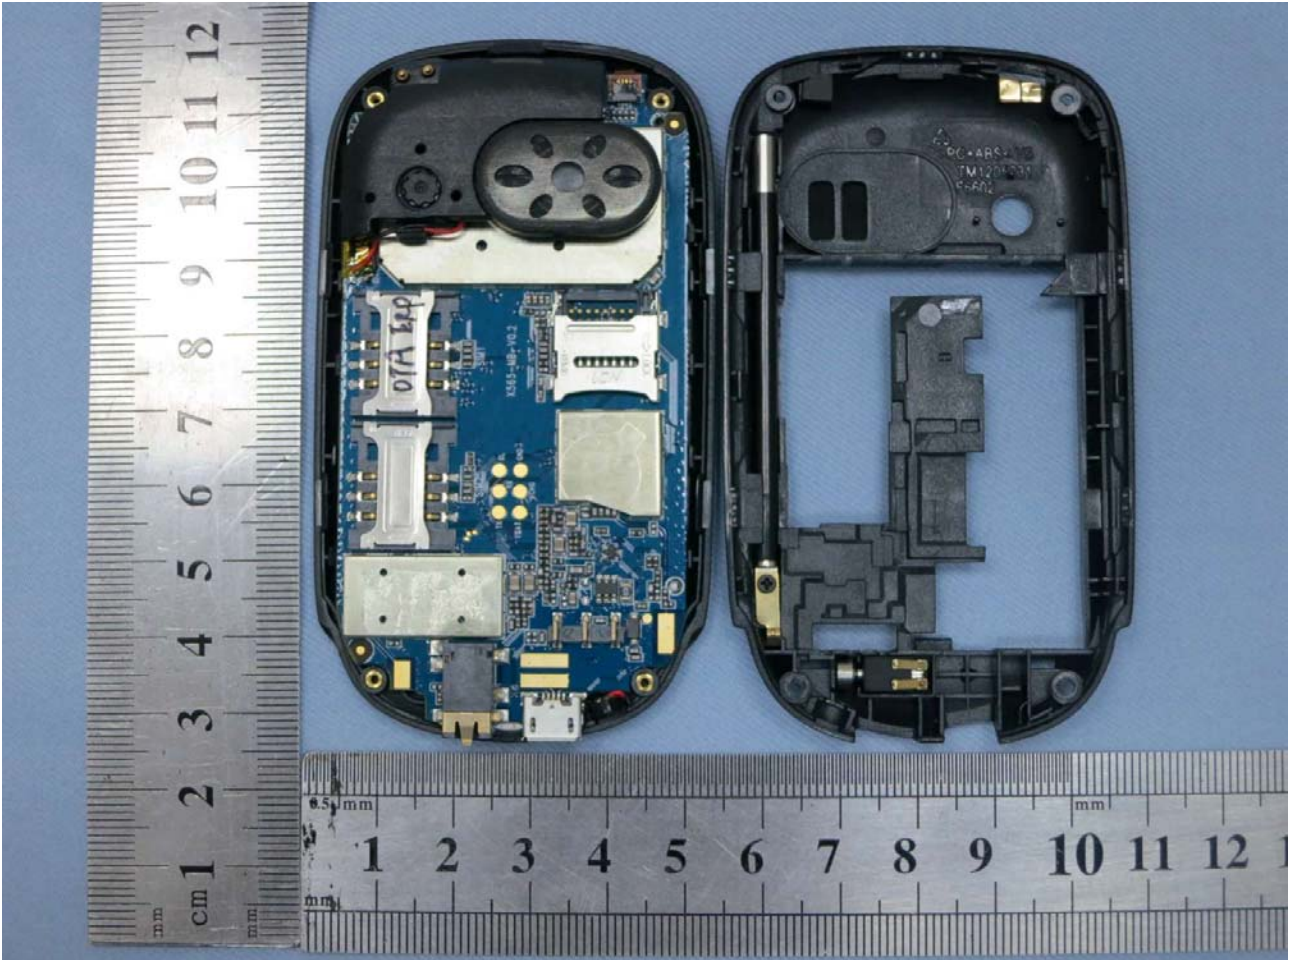

3. Internal Photograph of EUT

Brand Name: BLU; Model Name: Spark TV

Brand Name: BLU; Model Name: Spark TV

Brand Name: BLU; Model Name: Spark TV

Brand Name: BLU; Model Name: Spark TV

Brand Name: BLU; Model Name: Spark TV