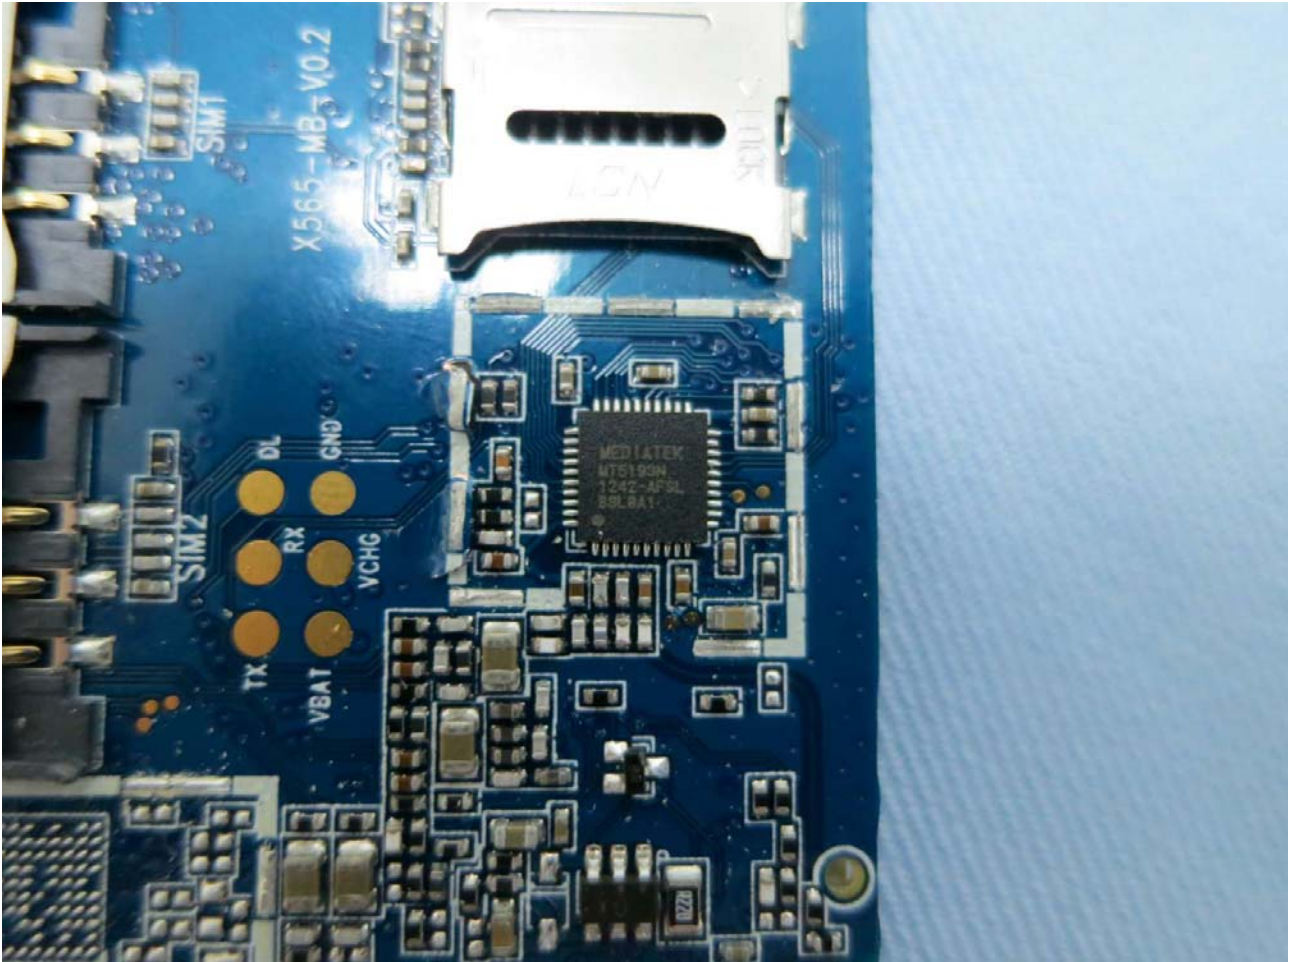

Brand Name: BLU; Model Name: Spark TV