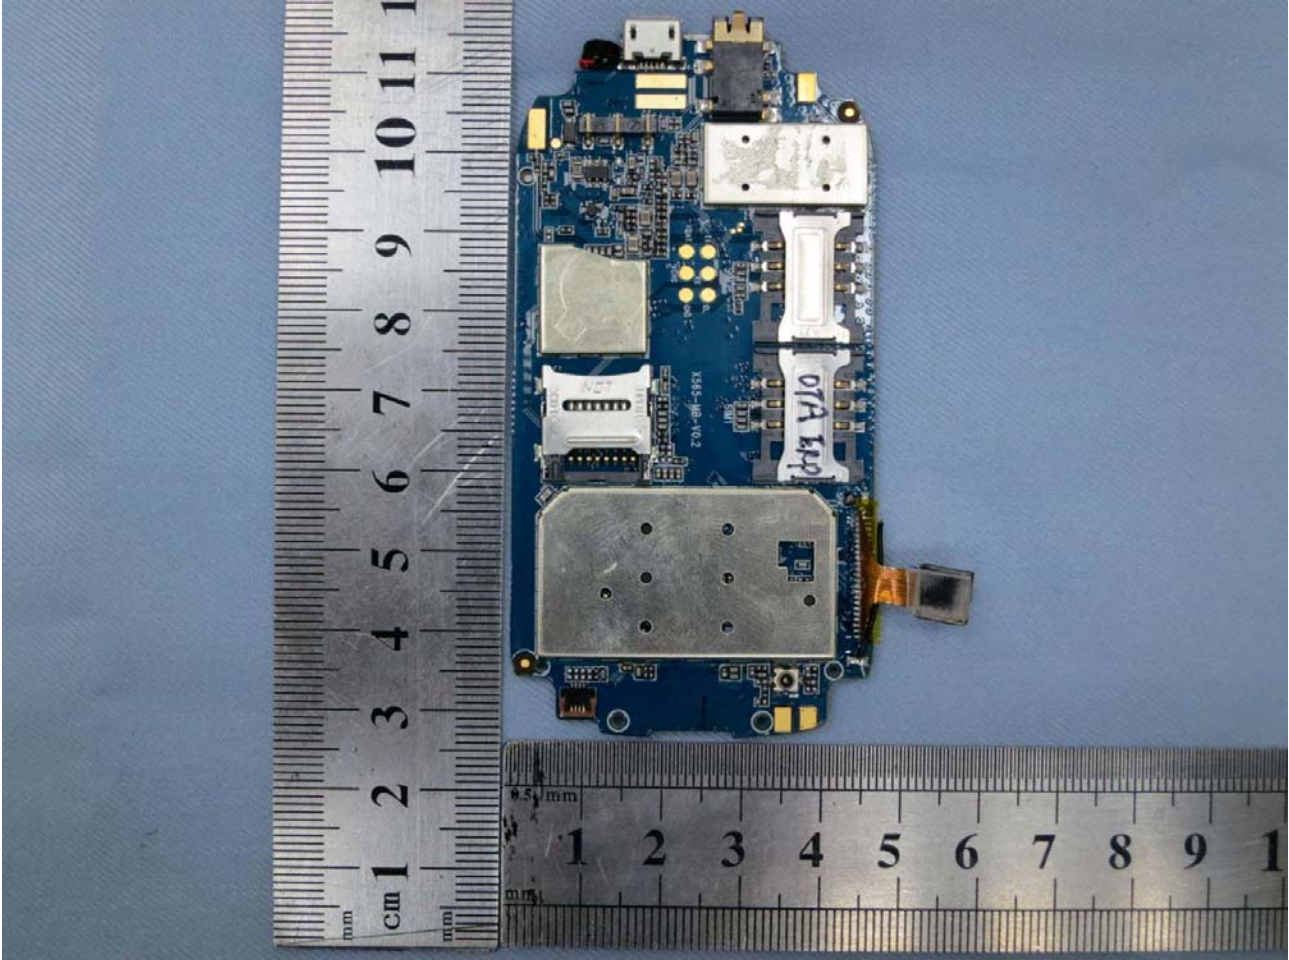

Brand Name: BLU; Model Name: Spark TV