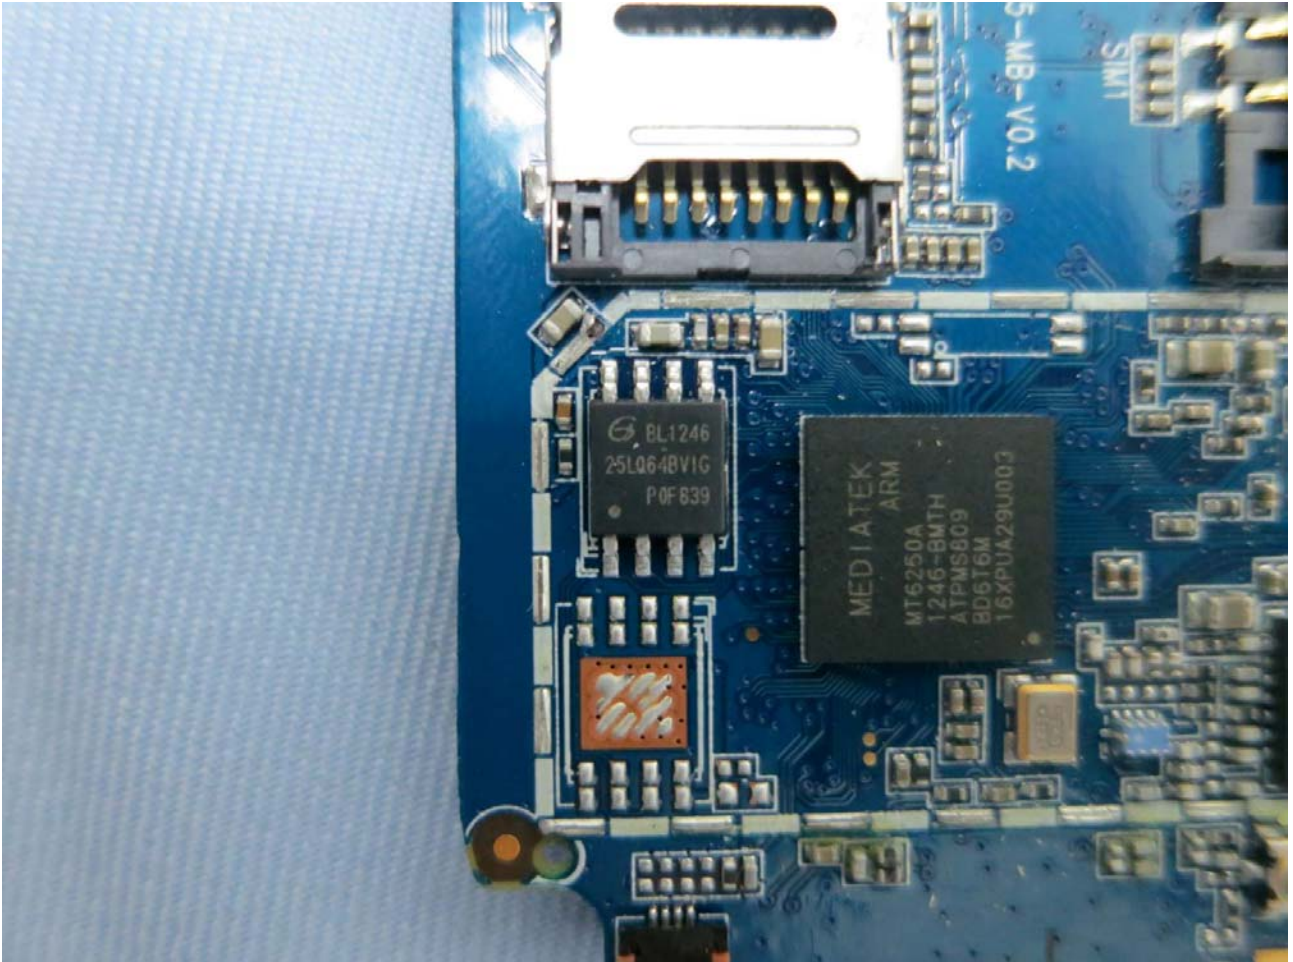

Brand Name: BLU; Model Name: Spark TV