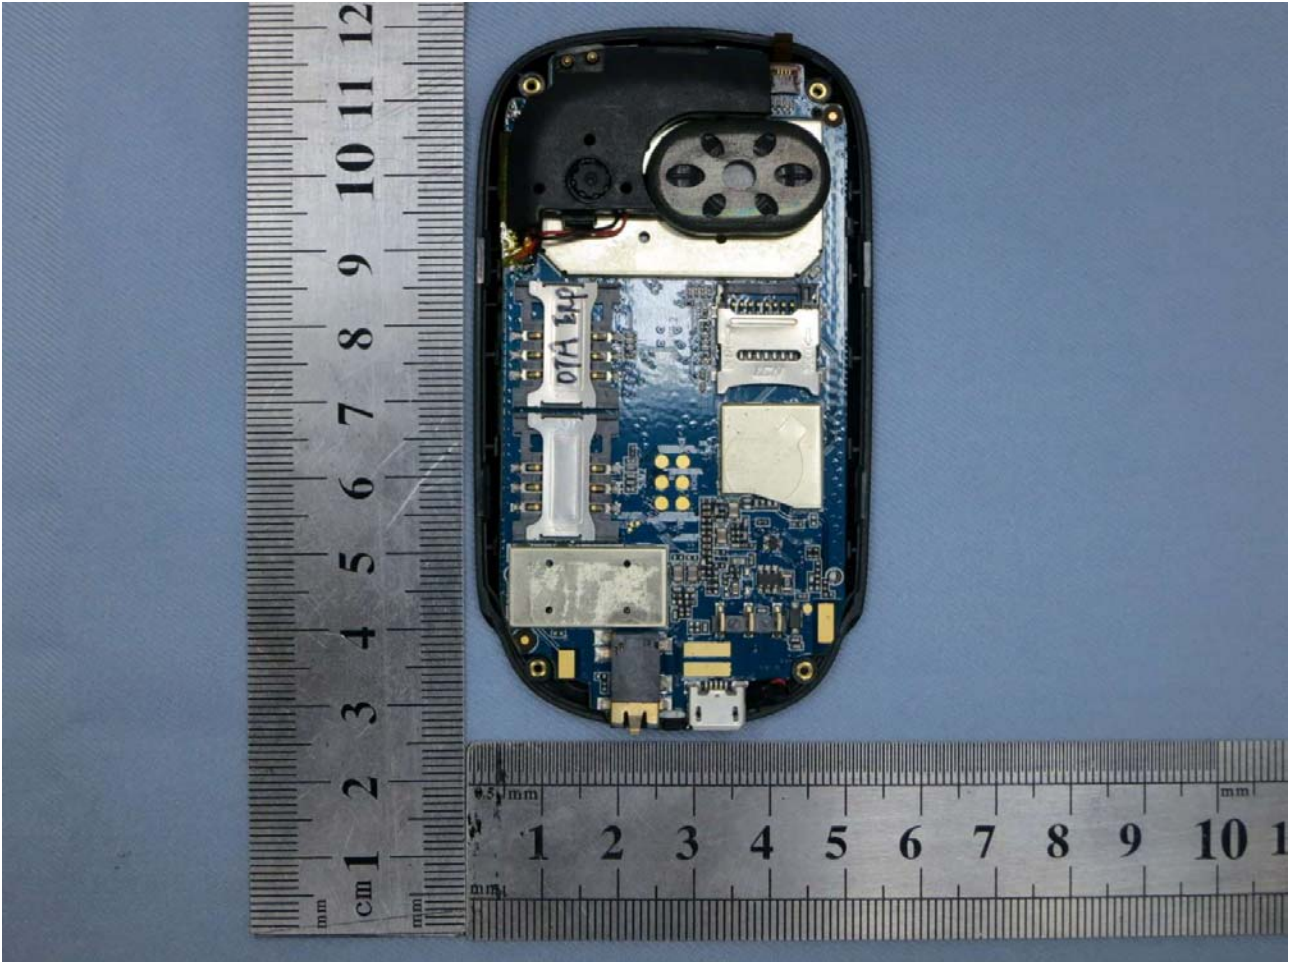

3. Internal Photograph of EUT

Brand Name: BLU; Model Name: Spark TV

Brand Name: BLU; Model Name: Spark TV

Brand Name: BLU; Model Name: Spark TV

Brand Name: BLU; Model Name: Spark TV

Brand Name: BLU; Model Name: Spark TV