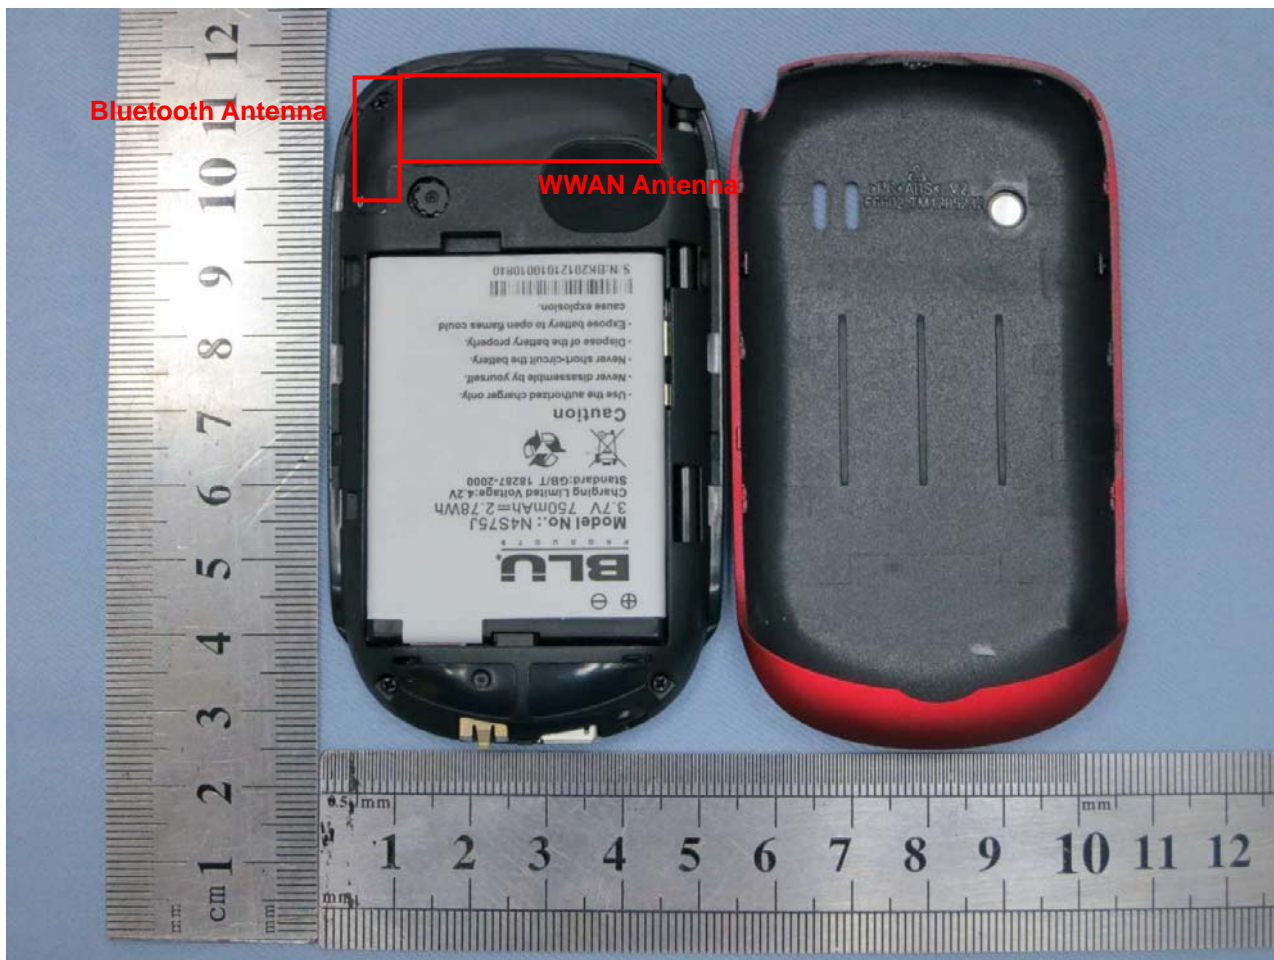

Appendix D. Product Photos

Antenna Location :

Antenna	Length	Width
WWAN Antenna (Tx / Rx)	3.0cm	1.4cm
Bluetooth Antenna (Tx / Rx)	1.8cm	1.0cm
EUT	9.2cm	5.2cm

The shortest distance between the Tx antennas	
WWAN Antenna (Tx / Rx) to Bluetooth Antenna (Tx / Rx)	0cm

Appendix E. Test Setup Photos

Right Cheek

Right Tilted

Left Cheek

Left Tilted

Front of the DUT with Phantom 1.5 cm Gap

Back of the DUT with Phantom 1.5 cm Gap