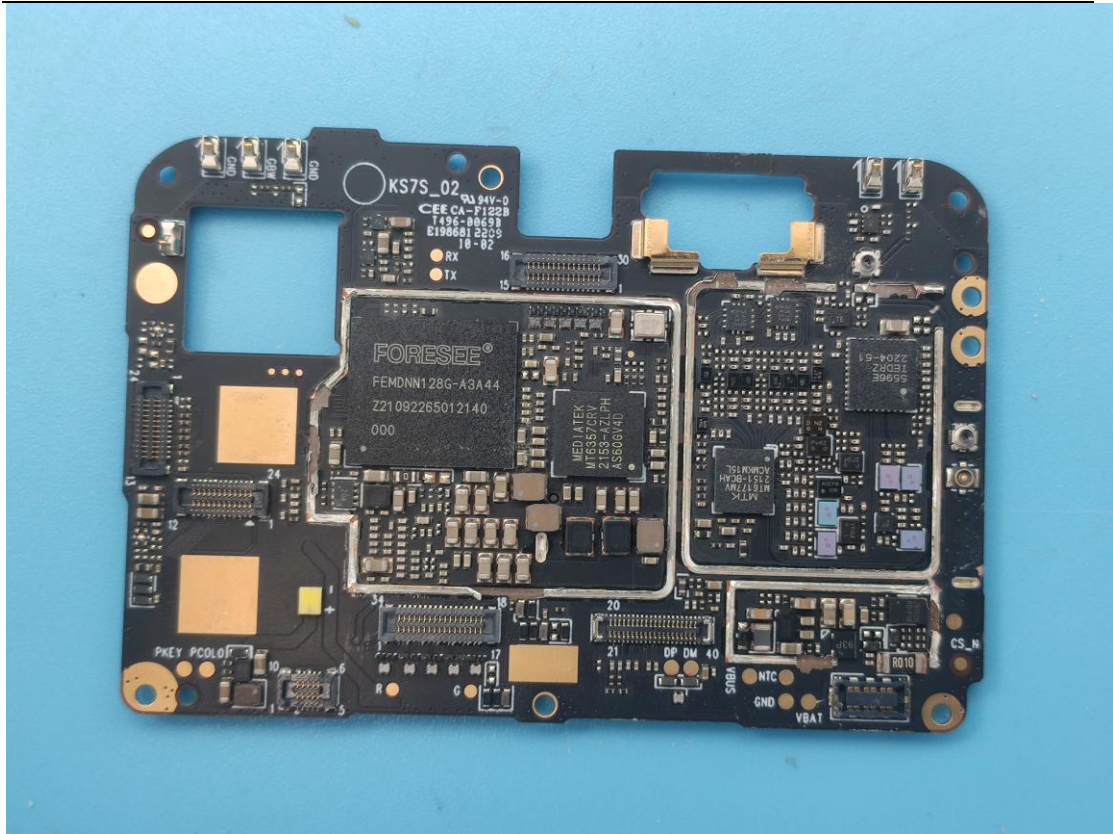

FCC ID: YHLBLUS91PRO

Internal Photos

1. EUT uncover view

2. Antenna view