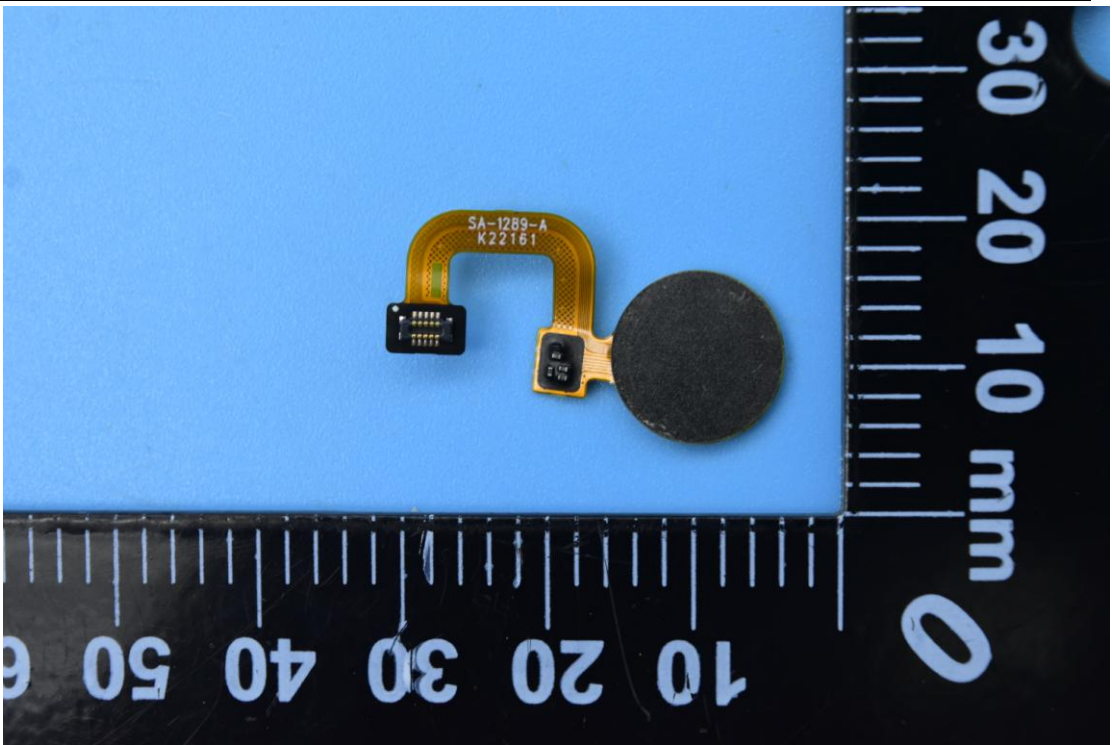

FCC ID: YHLBLUS91PRO

Internal Photos

1. EUT uncover view

2. Antenna view