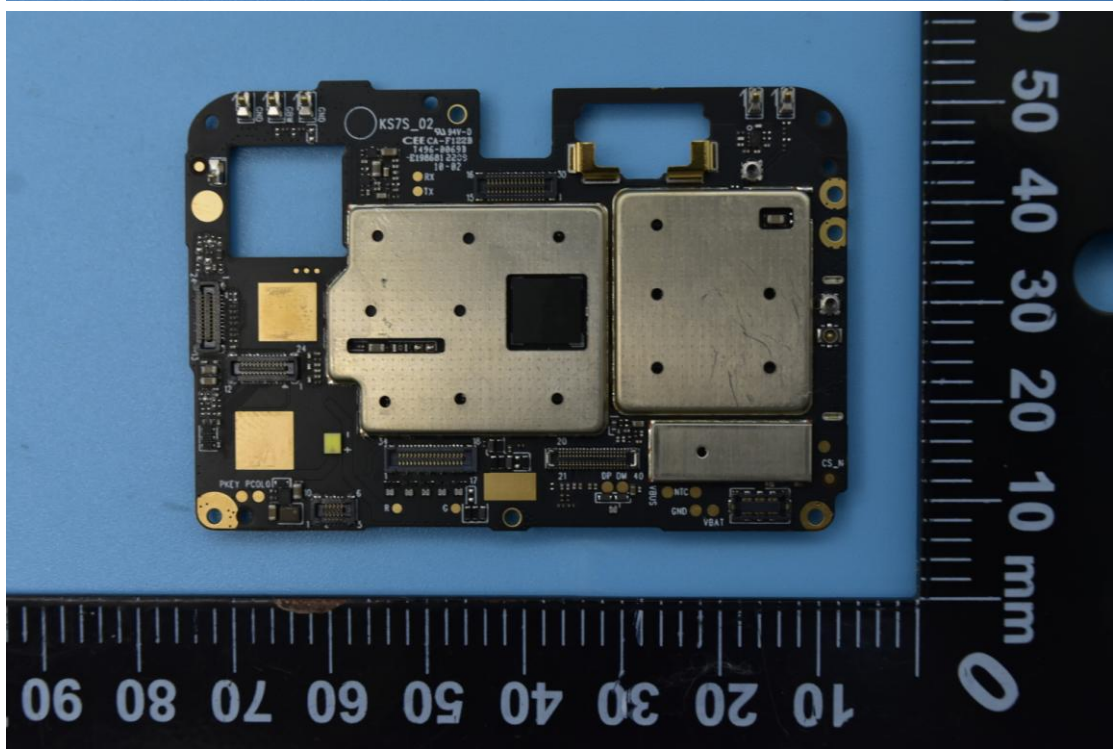

FCC ID: YHLBLUS91PRO

Internal Photos

1. EUT uncover view

2. Antenna view