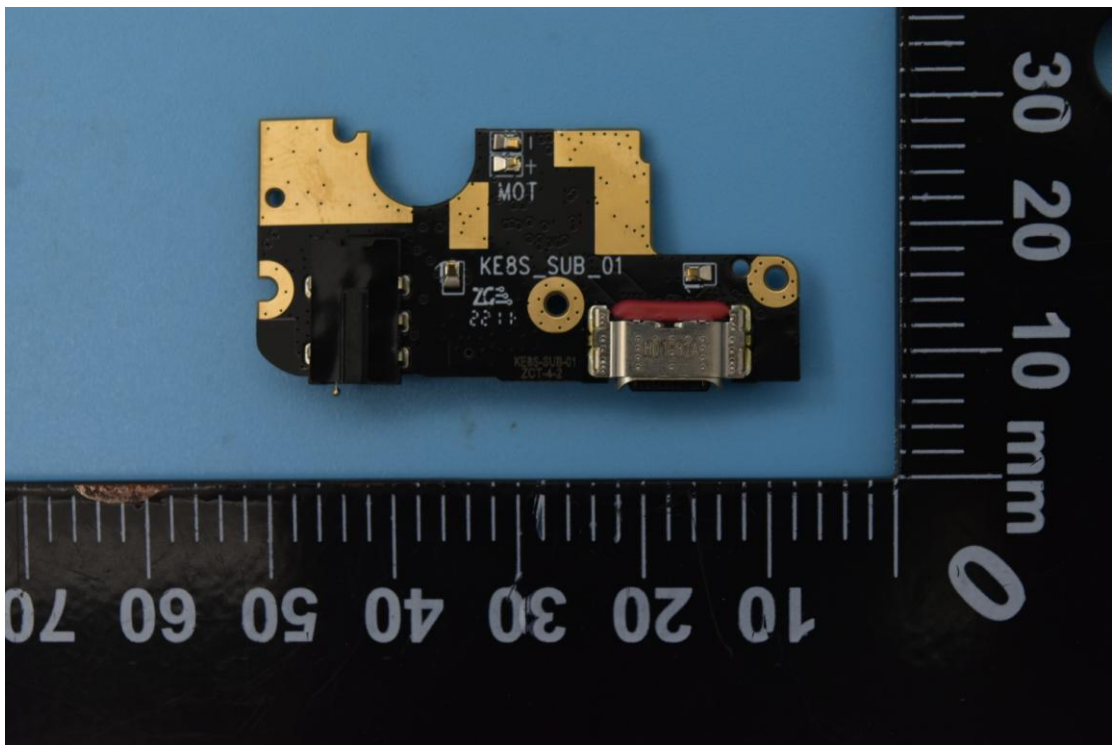

FCC ID: YHLBLUS91PRO

Internal Photos

1. EUT uncover view

2. Antenna view