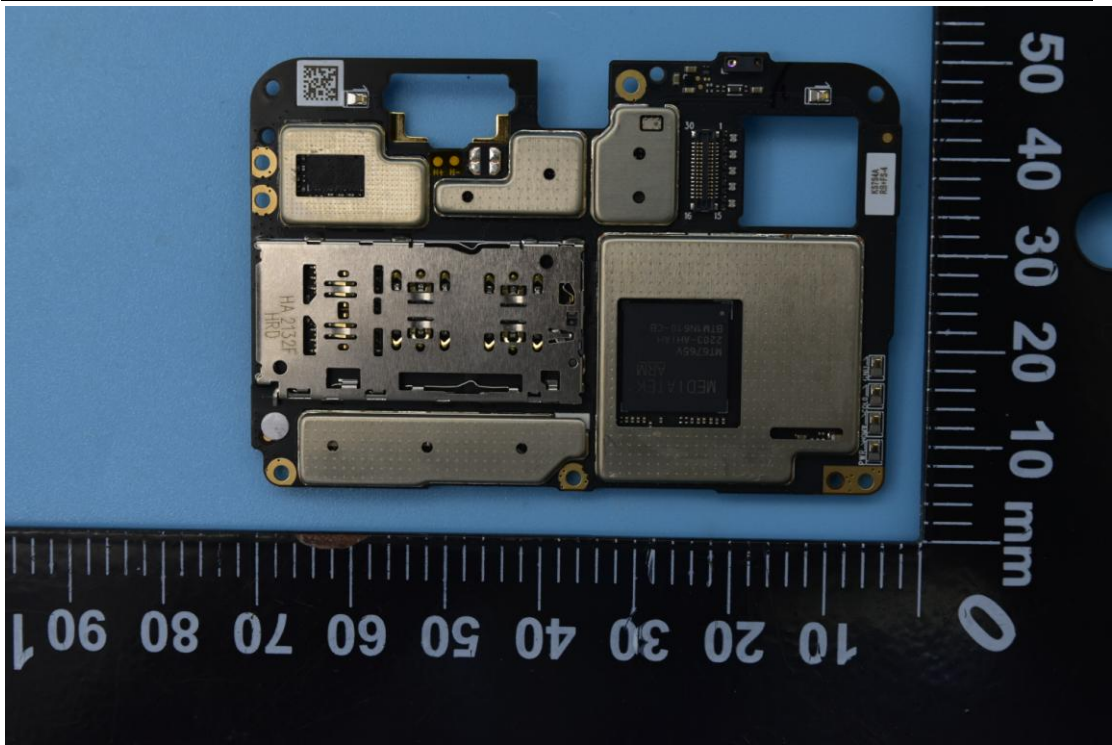

FCC ID: YHLBLUS91PRO

Internal Photos

1. EUT uncover view

2. Antenna view