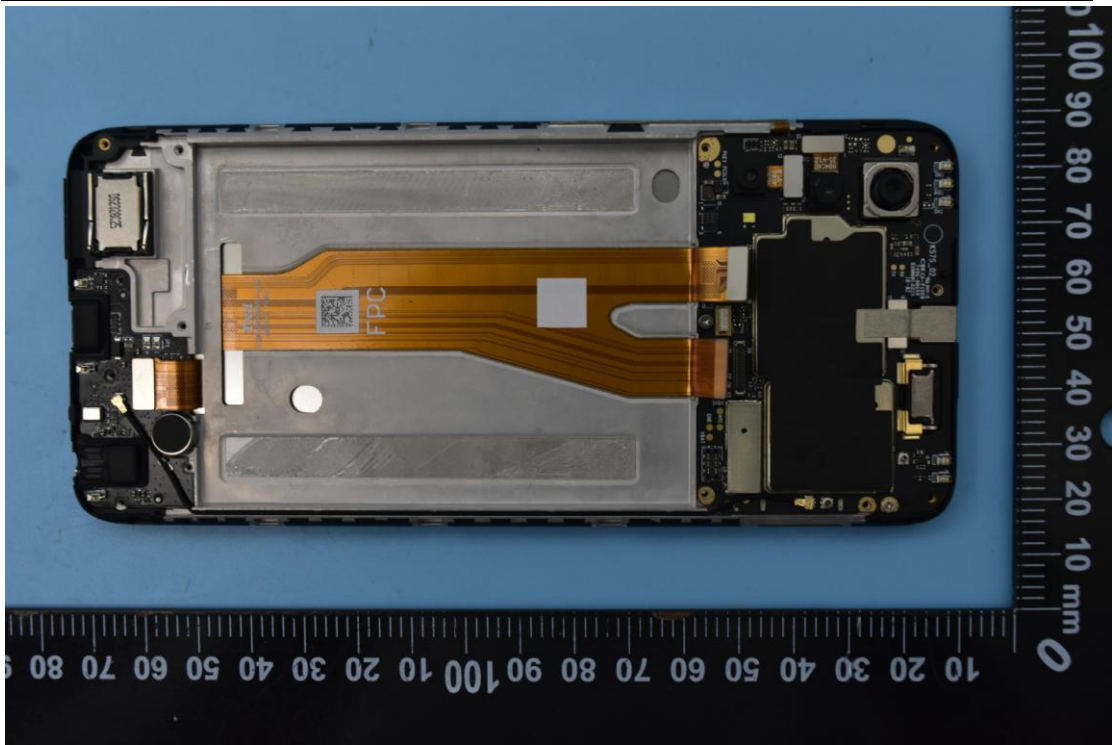

FCC ID: YHLBLUS91PRO

Internal Photos

1. EUT uncover view

2. Antenna view