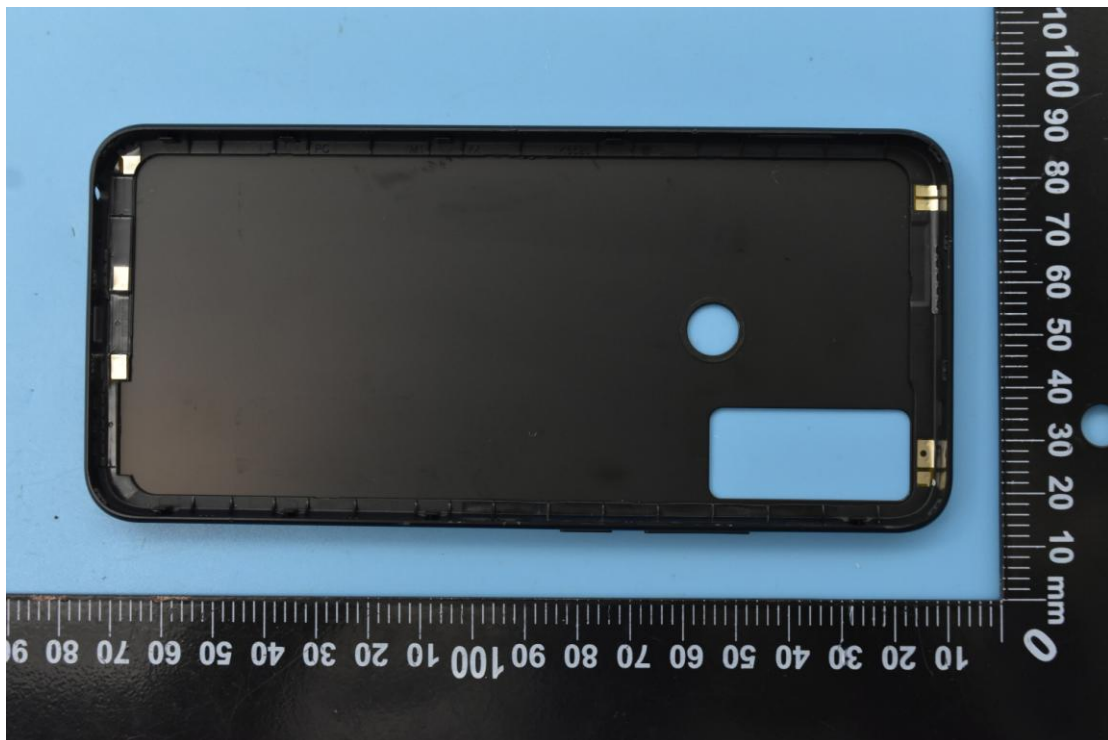

FCC ID: YHLBLUS91PRO

Internal Photos

1. EUT uncover view

2. Antenna view