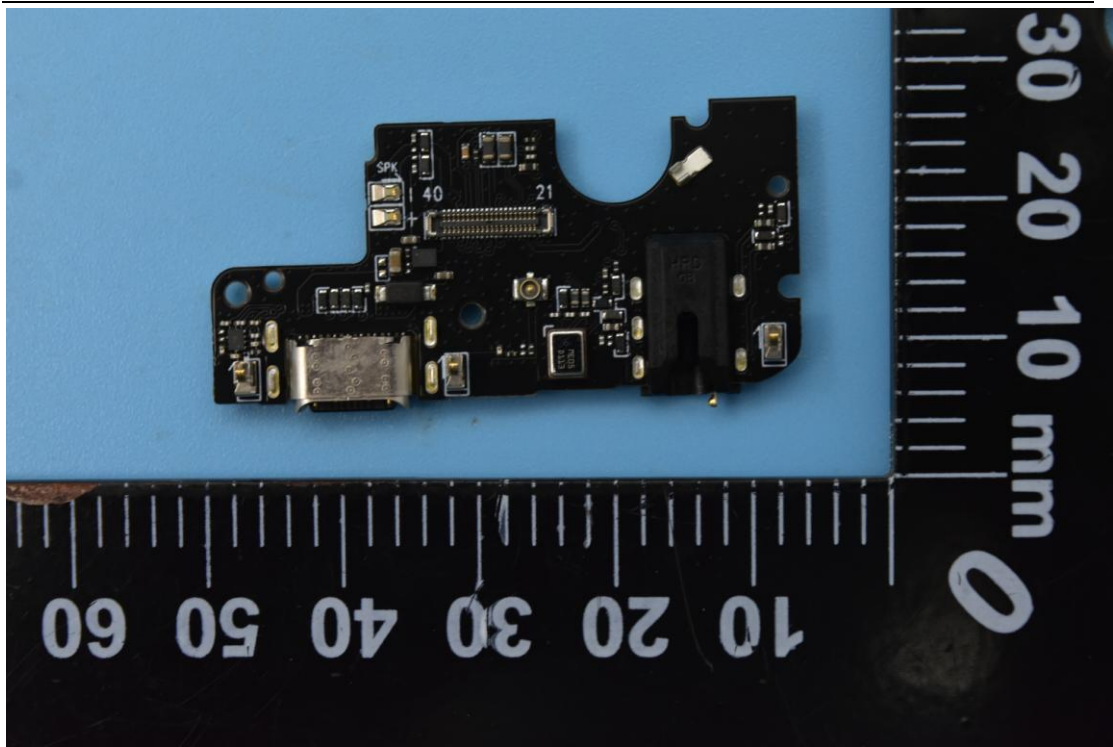

FCC ID: YHLBLUS91PRO

Internal Photos

1. EUT uncover view

2. Antenna view