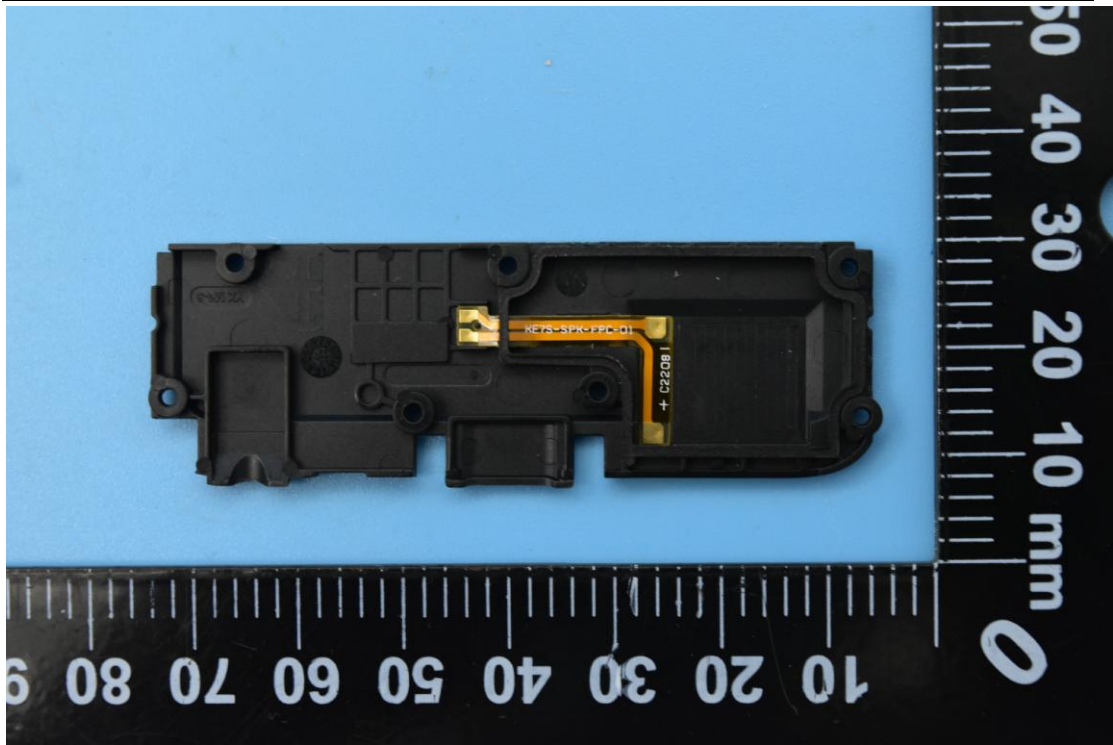

FCC ID: YHLBLUS91PRO

Internal Photos

1. EUT uncover view

2. Antenna view