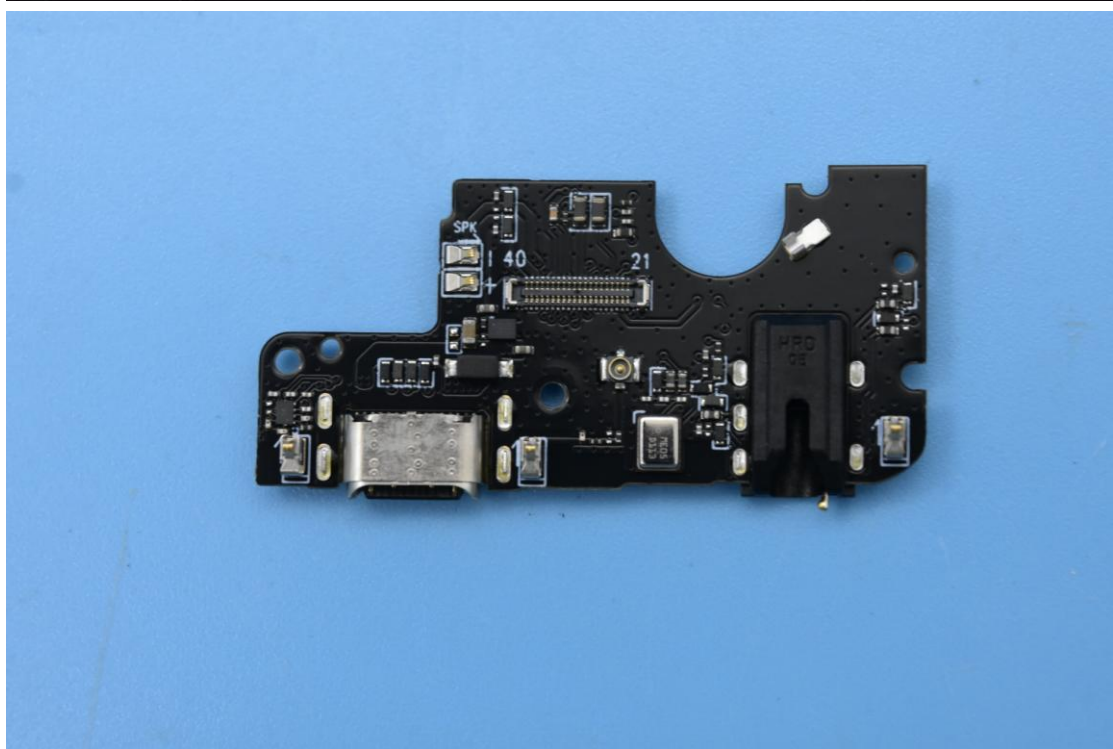

FCC ID: YHLBLUS91PRO

Internal Photos

1. EUT uncover view

2. Antenna view