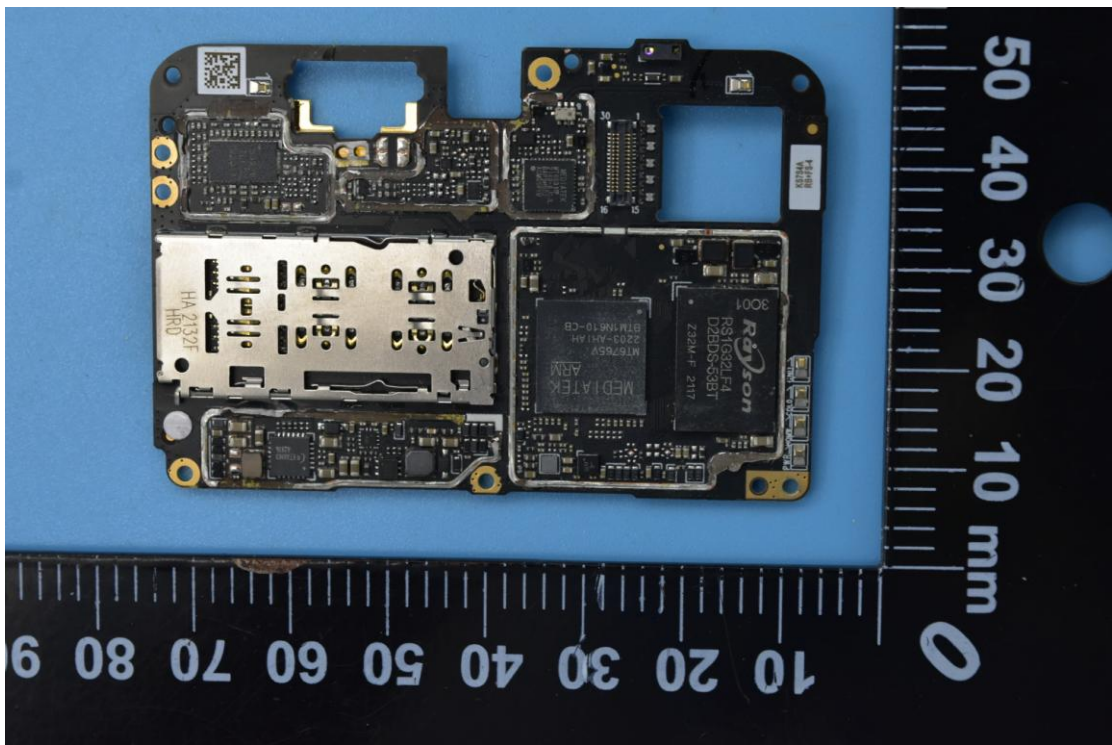

FCC ID: YHLBLUS91PRO

Internal Photos

1. EUT uncover view

2. Antenna view