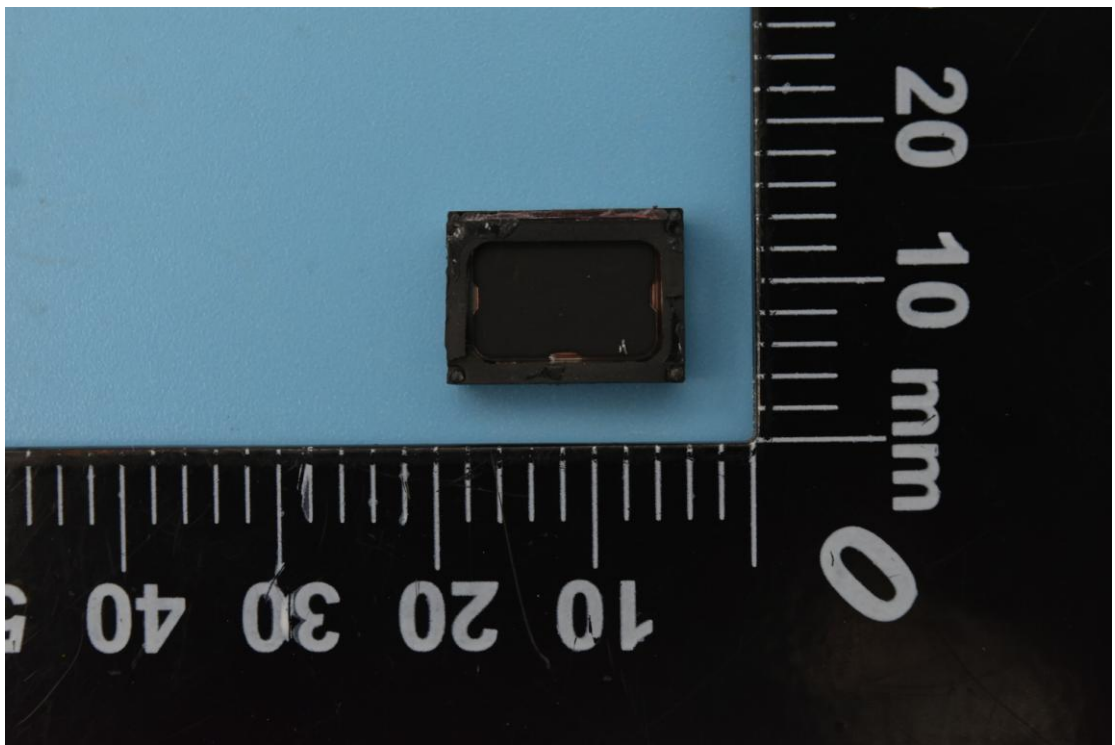

FCC ID: YHLBLUS91PRO

Internal Photos

1. EUT uncover view

2. Antenna view