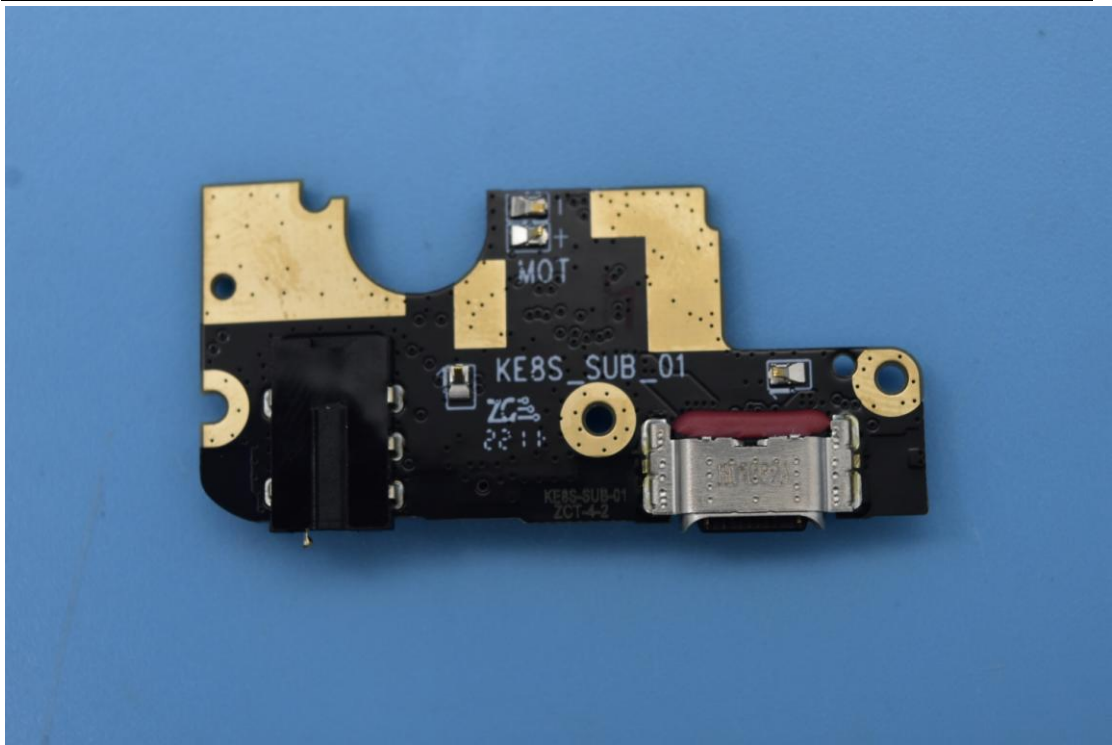

FCC ID: YHLBLUS91PRO

Internal Photos

1. EUT uncover view

2. Antenna view