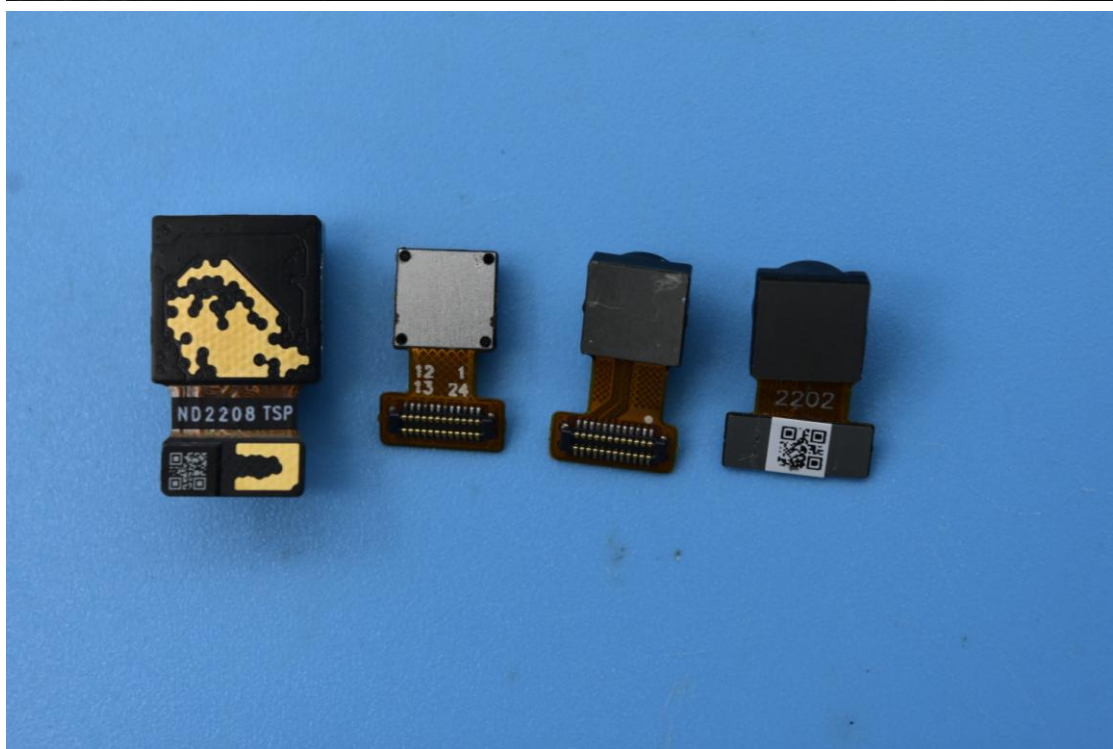

FCC ID: YHLBLUS91PRO

Internal Photos

1. EUT uncover view

2. Antenna view