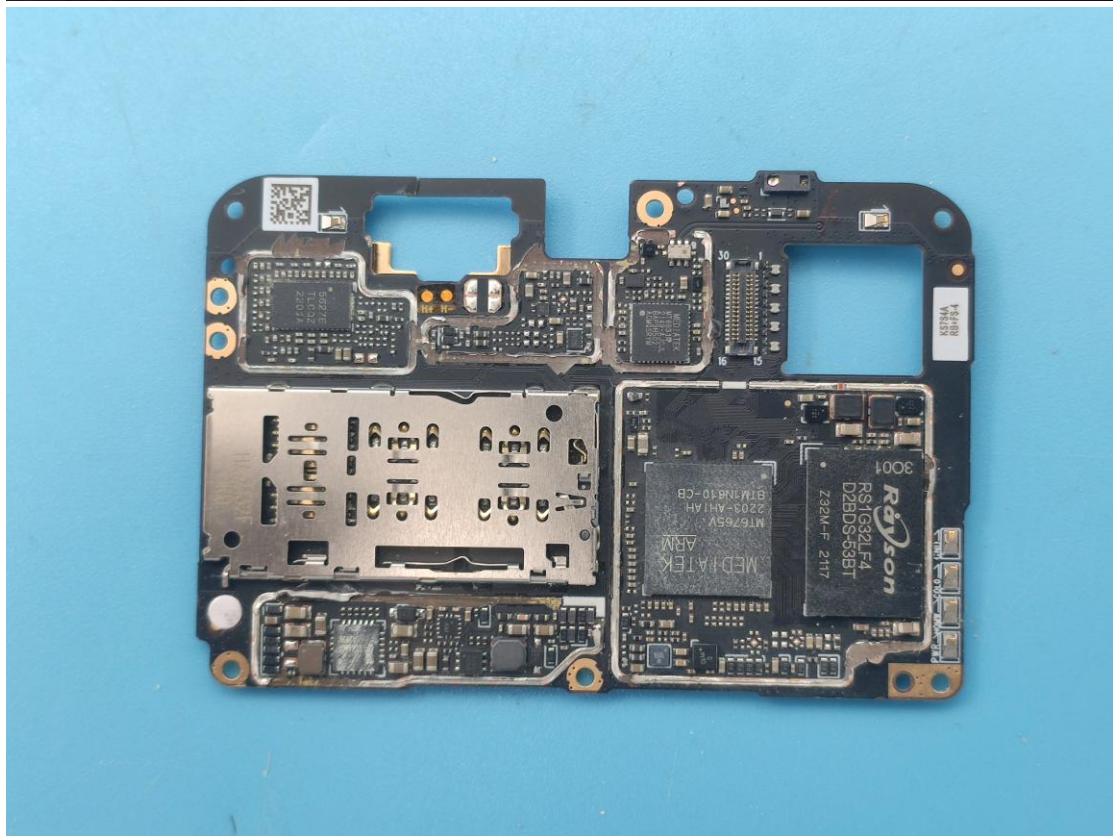

FCC ID: YHLBLUS91PRO

Internal Photos

1. EUT uncover view

2. Antenna view