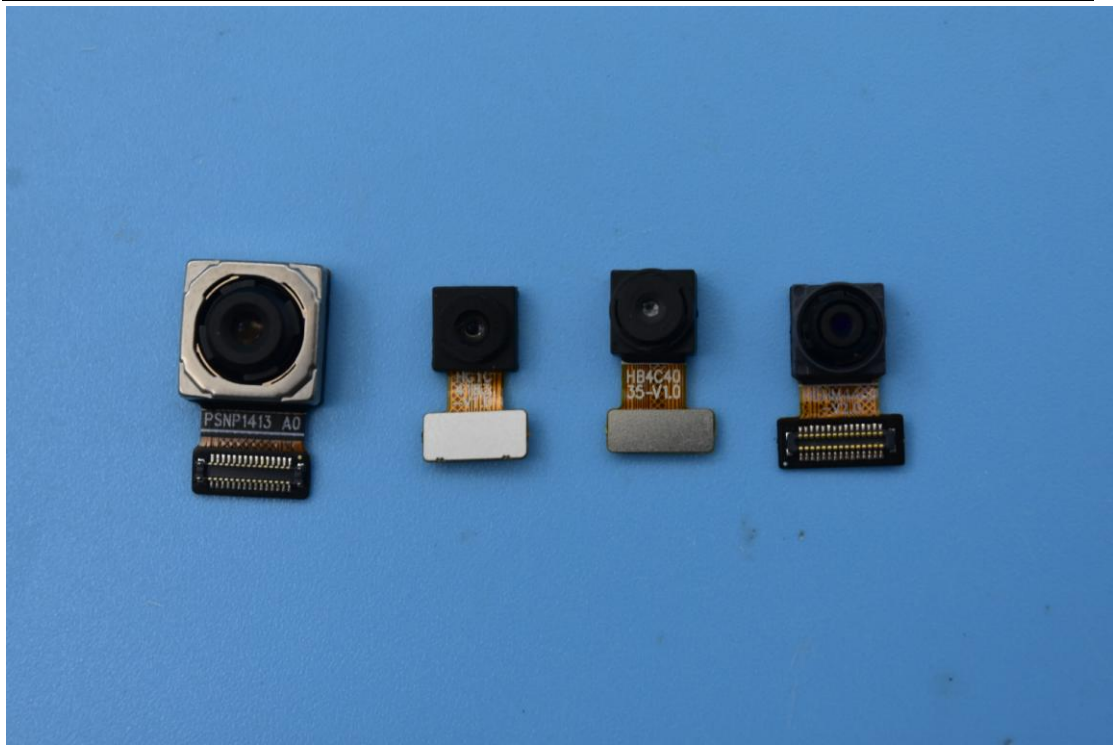

FCC ID: YHLBLUS91PRO

Internal Photos

1. EUT uncover view

2. Antenna view