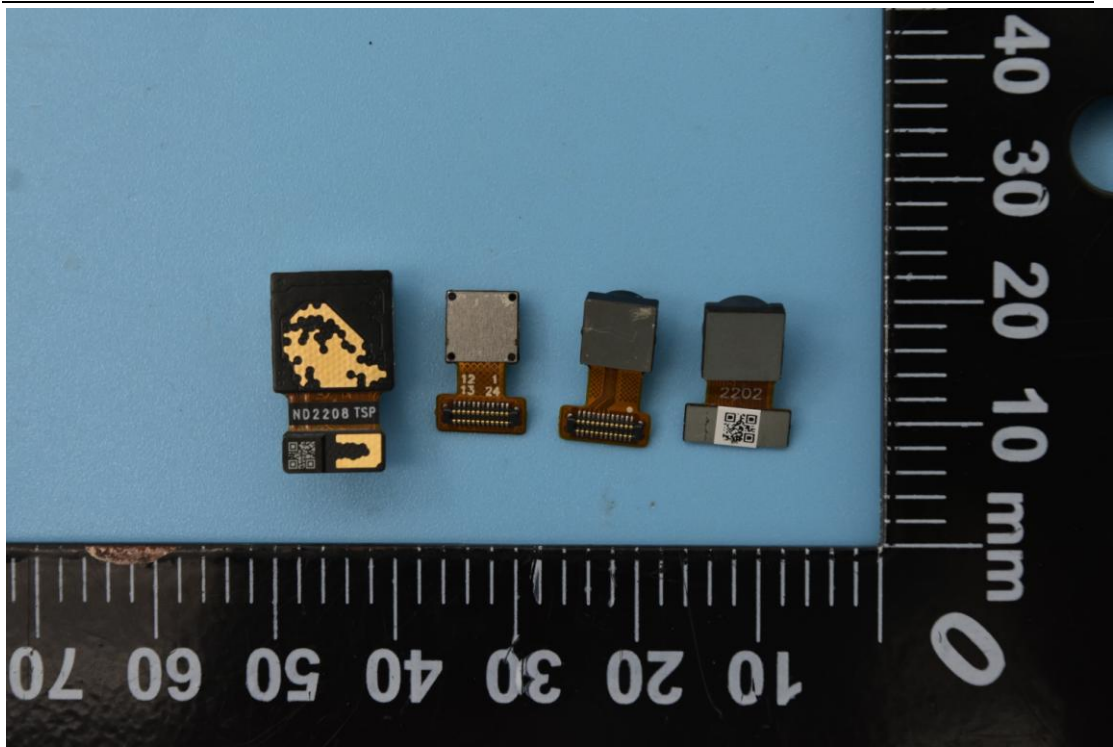

FCC ID: YHLBLUS91PRO

Internal Photos

1. EUT uncover view

2. Antenna view