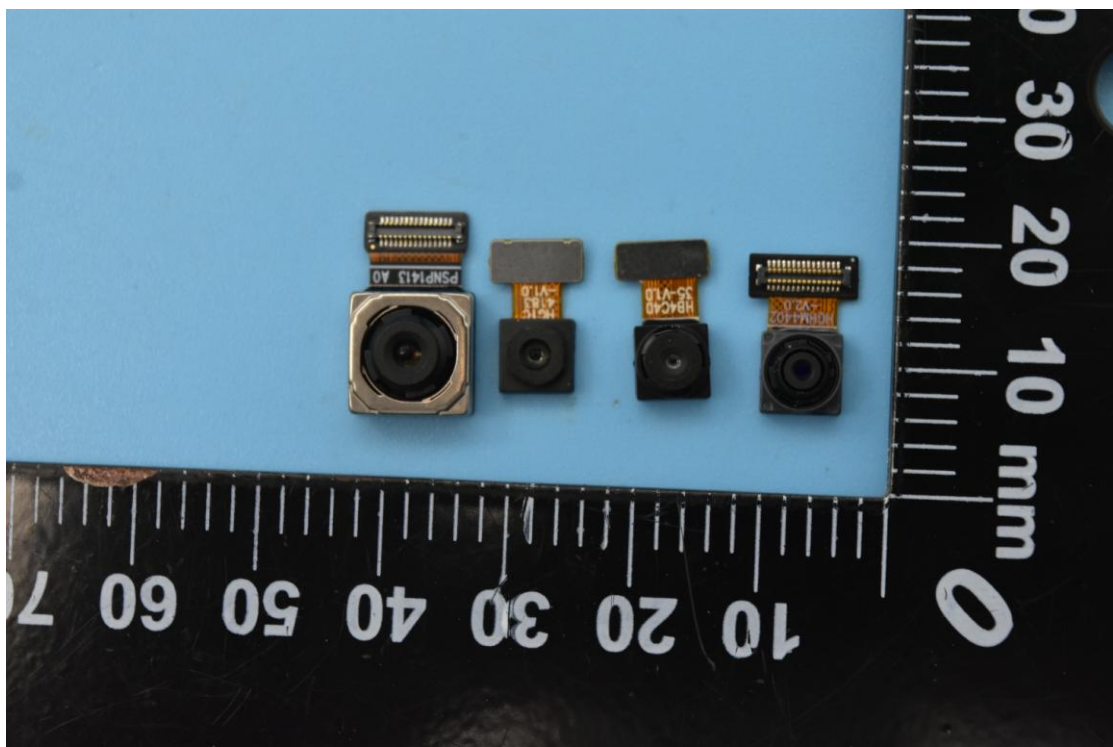

FCC ID: YHLBLUS91PRO

Internal Photos

1. EUT uncover view

2. Antenna view