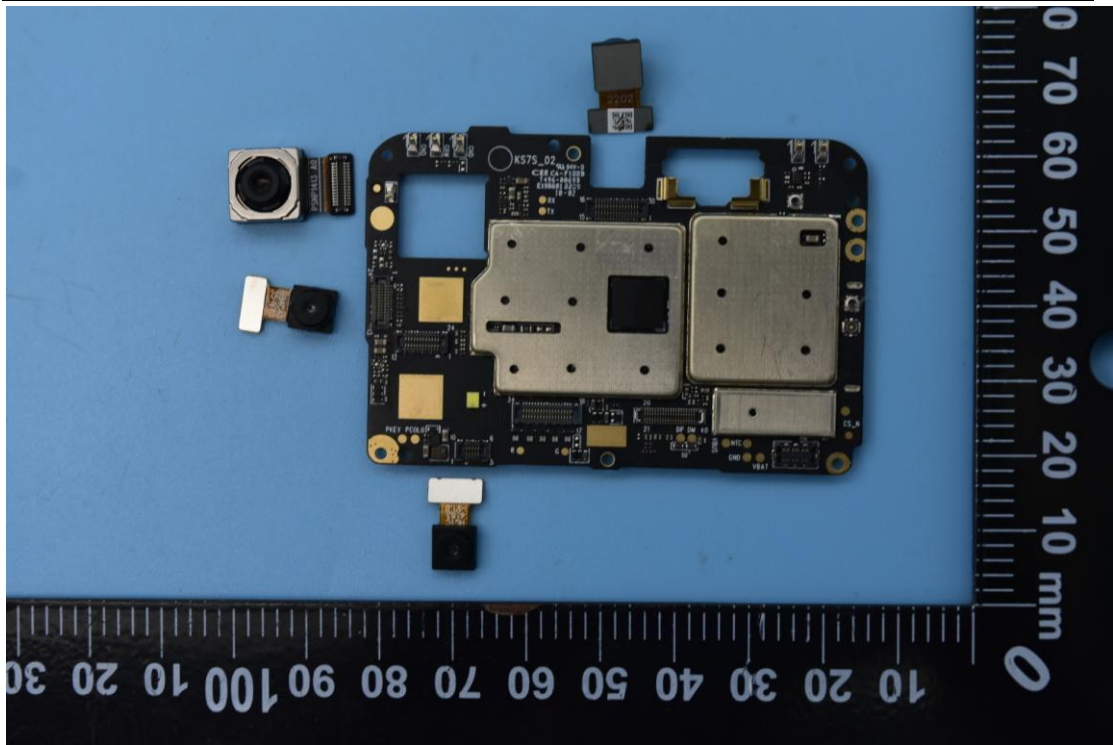

FCC ID: YHLBLUS91PRO

Internal Photos

1. EUT uncover view

2. Antenna view