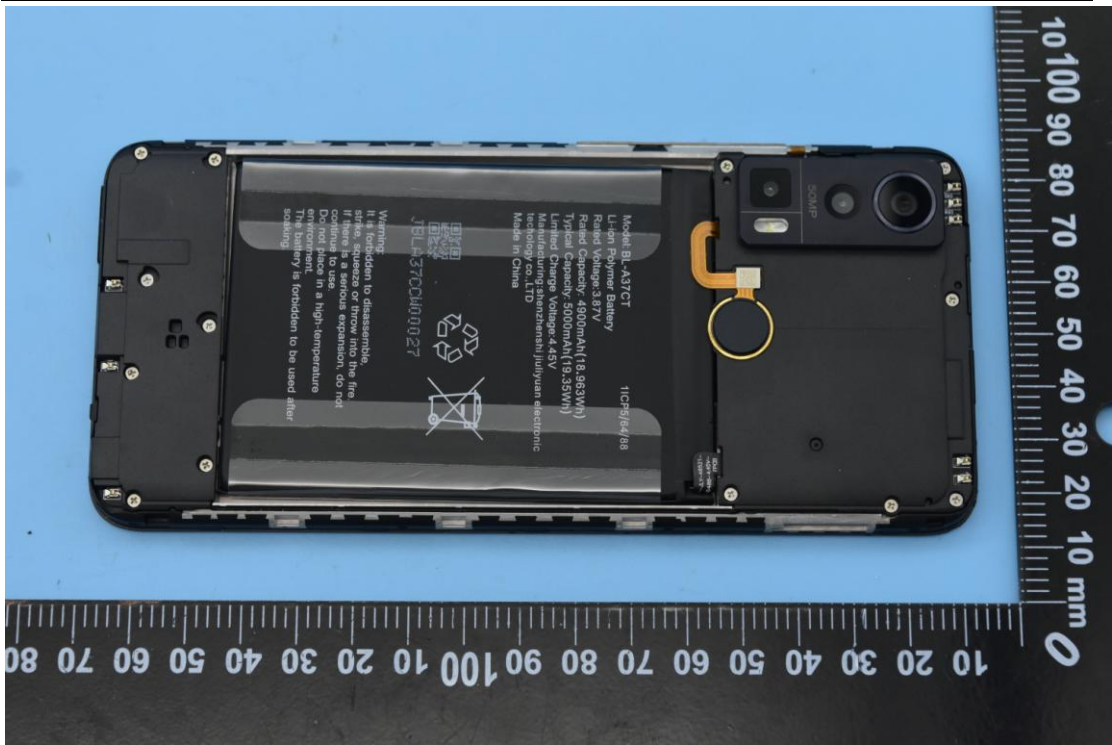

FCC ID: YHLBLUS91PRO

Internal Photos

1. EUT uncover view

2. Antenna view