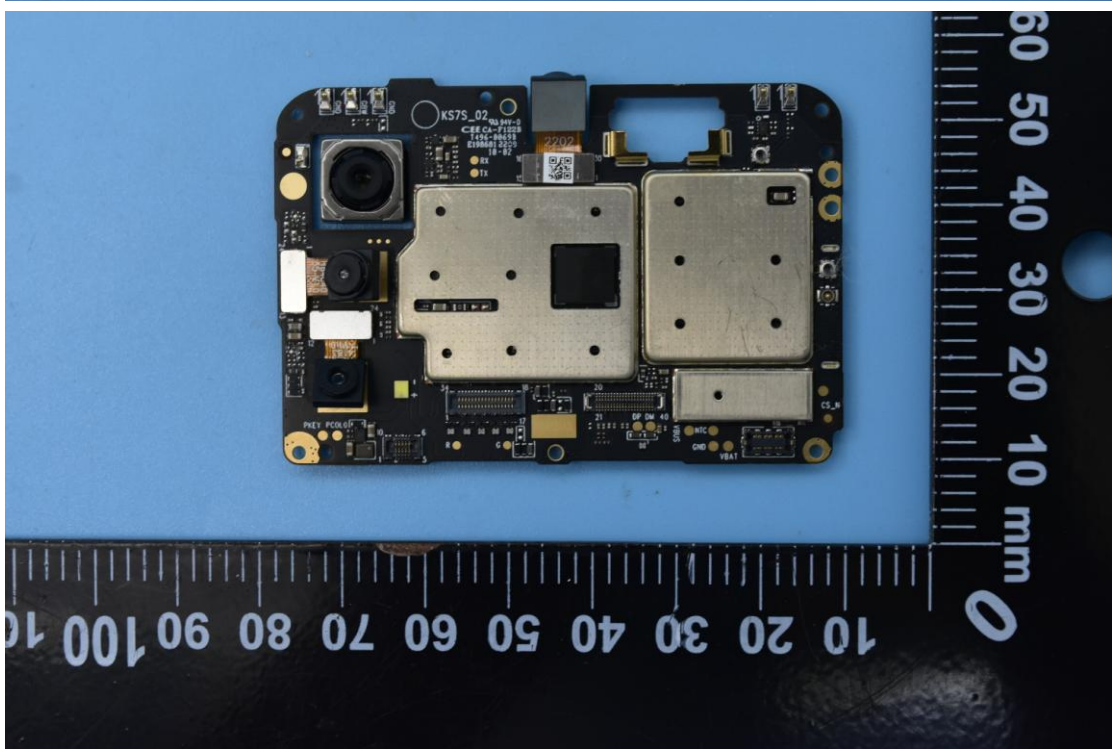

FCC ID: YHLBLUS91PRO

Internal Photos

1. EUT uncover view

2. Antenna view