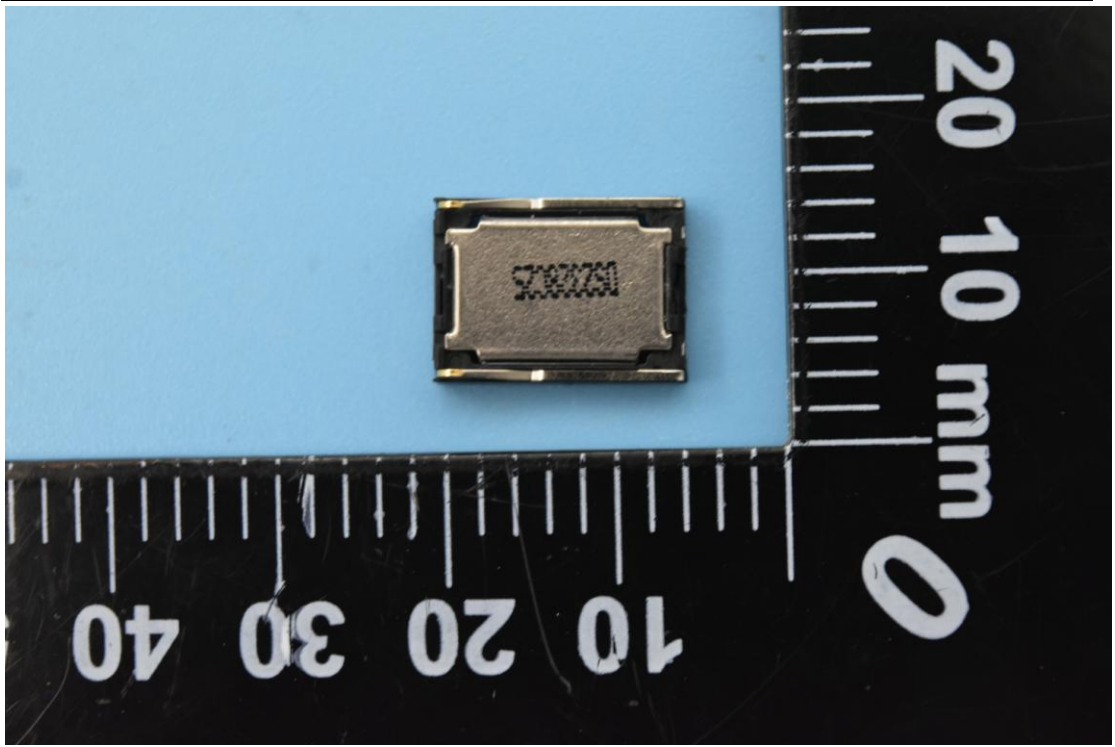

FCC ID: YHLBLUS91PRO

Internal Photos

1. EUT uncover view

2. Antenna view