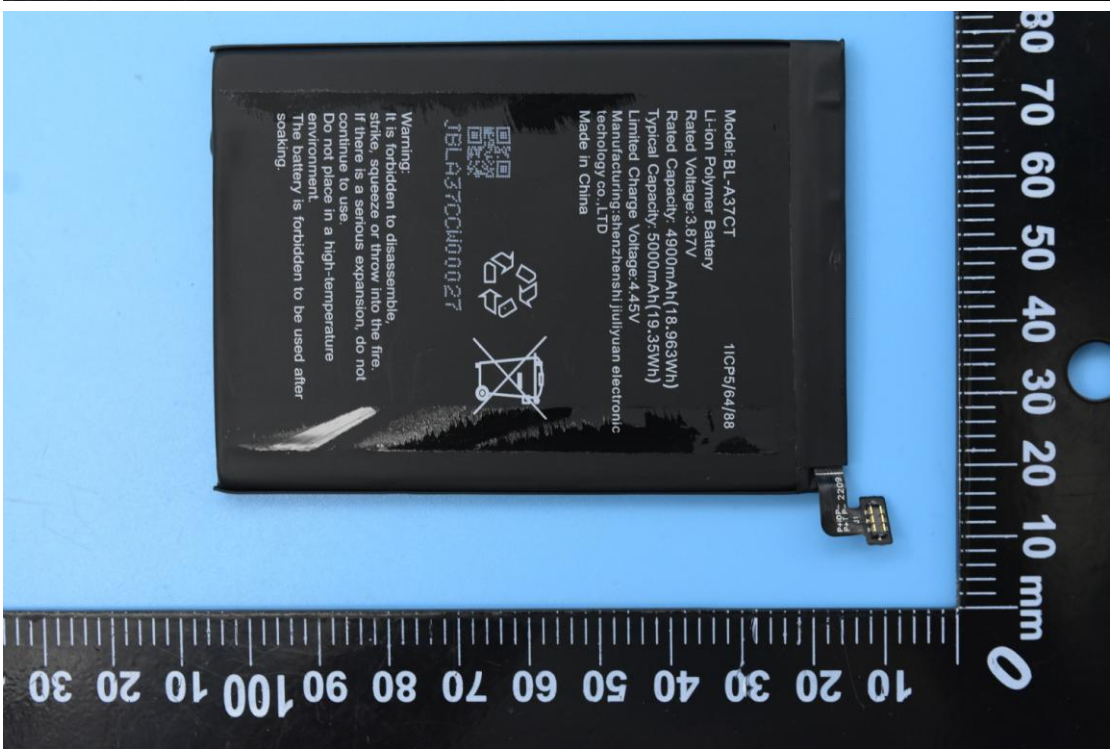

FCC ID: YHLBLUS91PRO

Internal Photos

1. EUT uncover view

2. Antenna view