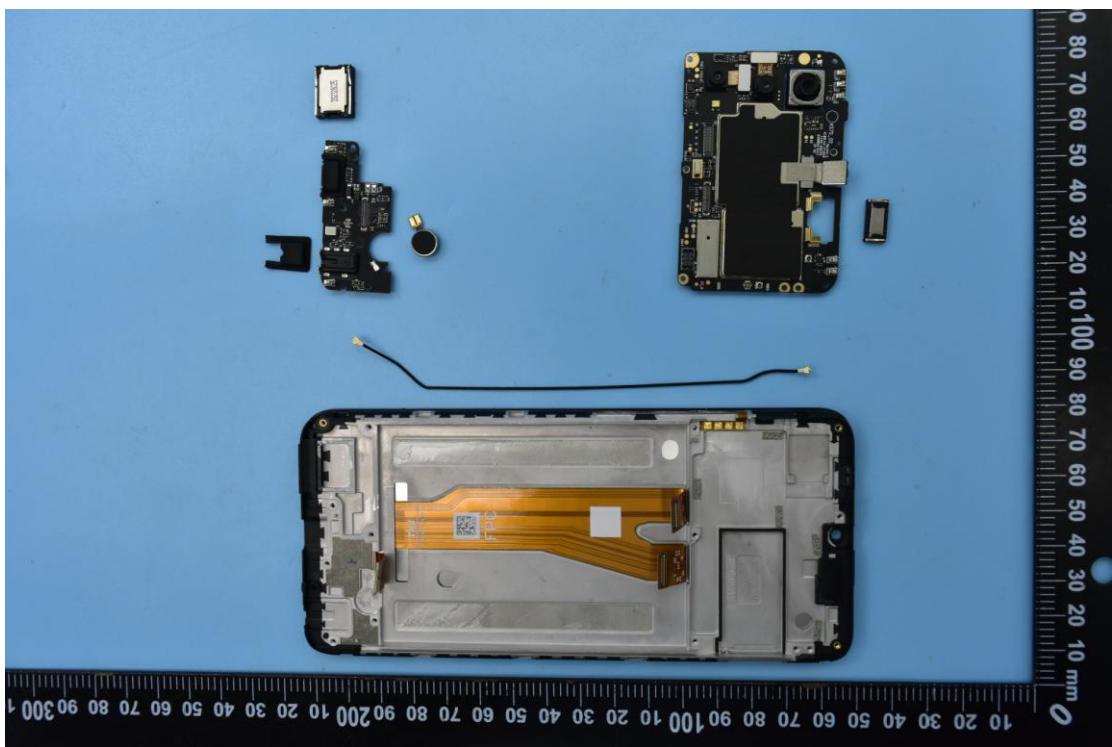

FCC ID: YHLBLUS91PRO

Internal Photos

1. EUT uncover view

2. Antenna view