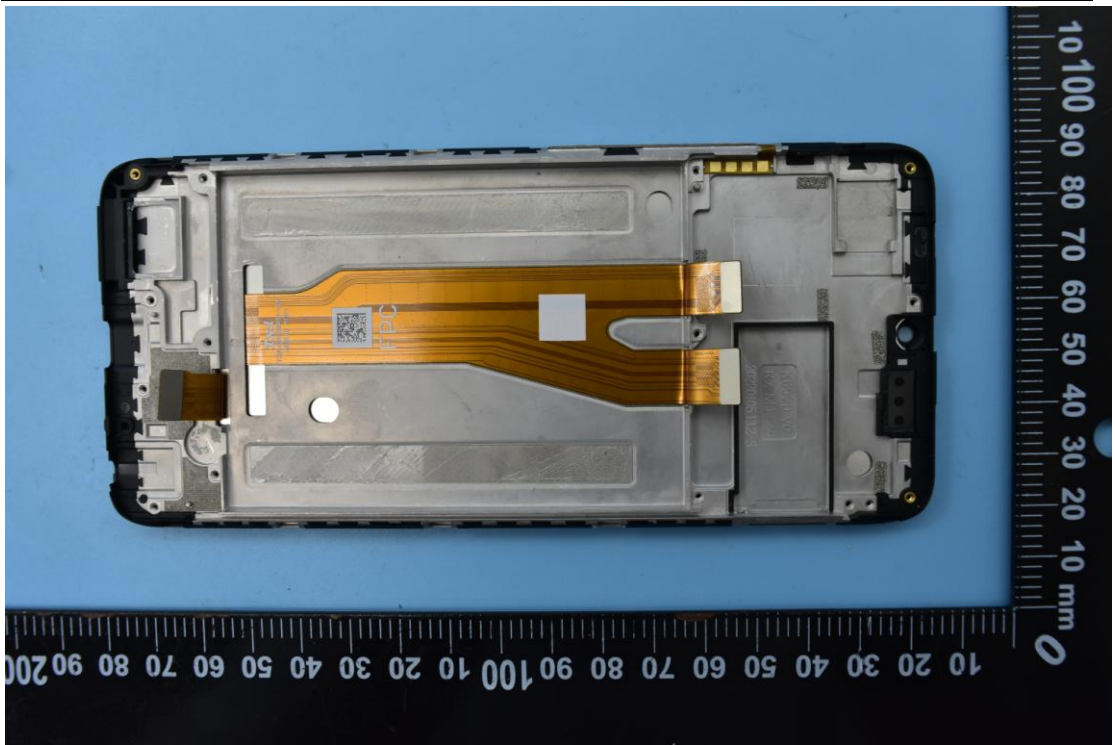

FCC ID: YHLBLUS91PRO

Internal Photos

1. EUT uncover view

2. Antenna view