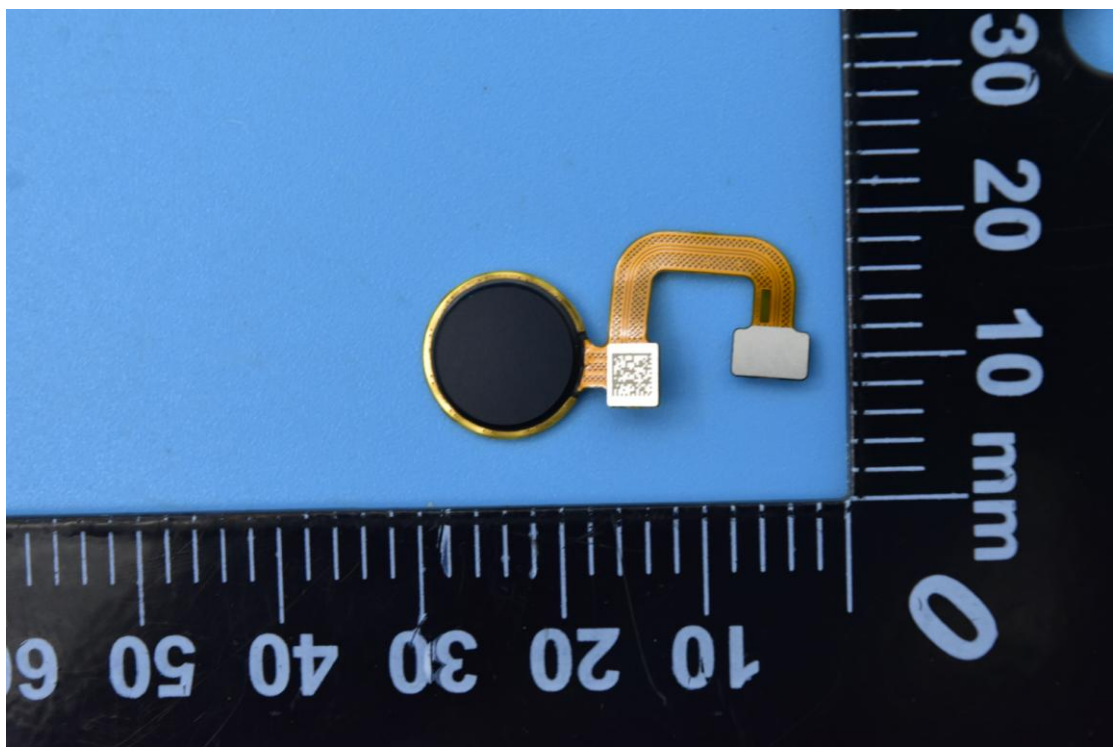

FCC ID: YHLBLUS91PRO

Internal Photos

1. EUT uncover view

2. Antenna view