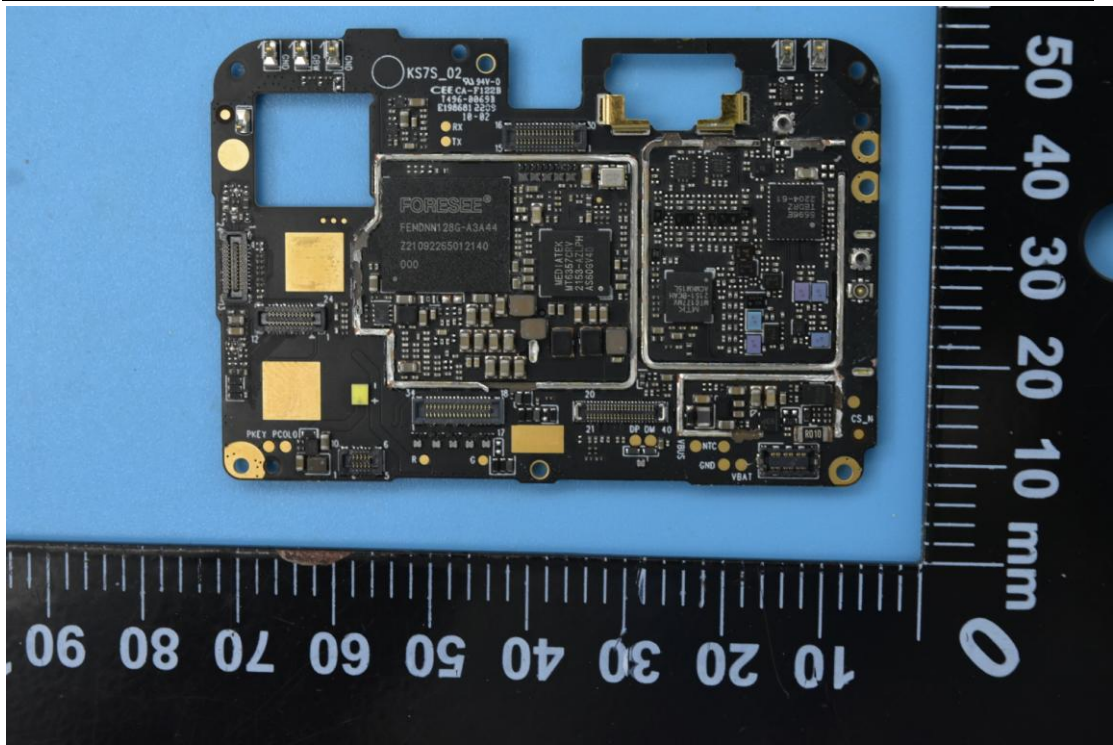

FCC ID: YHLBLUS91PRO

Internal Photos

1. EUT uncover view

2. Antenna view