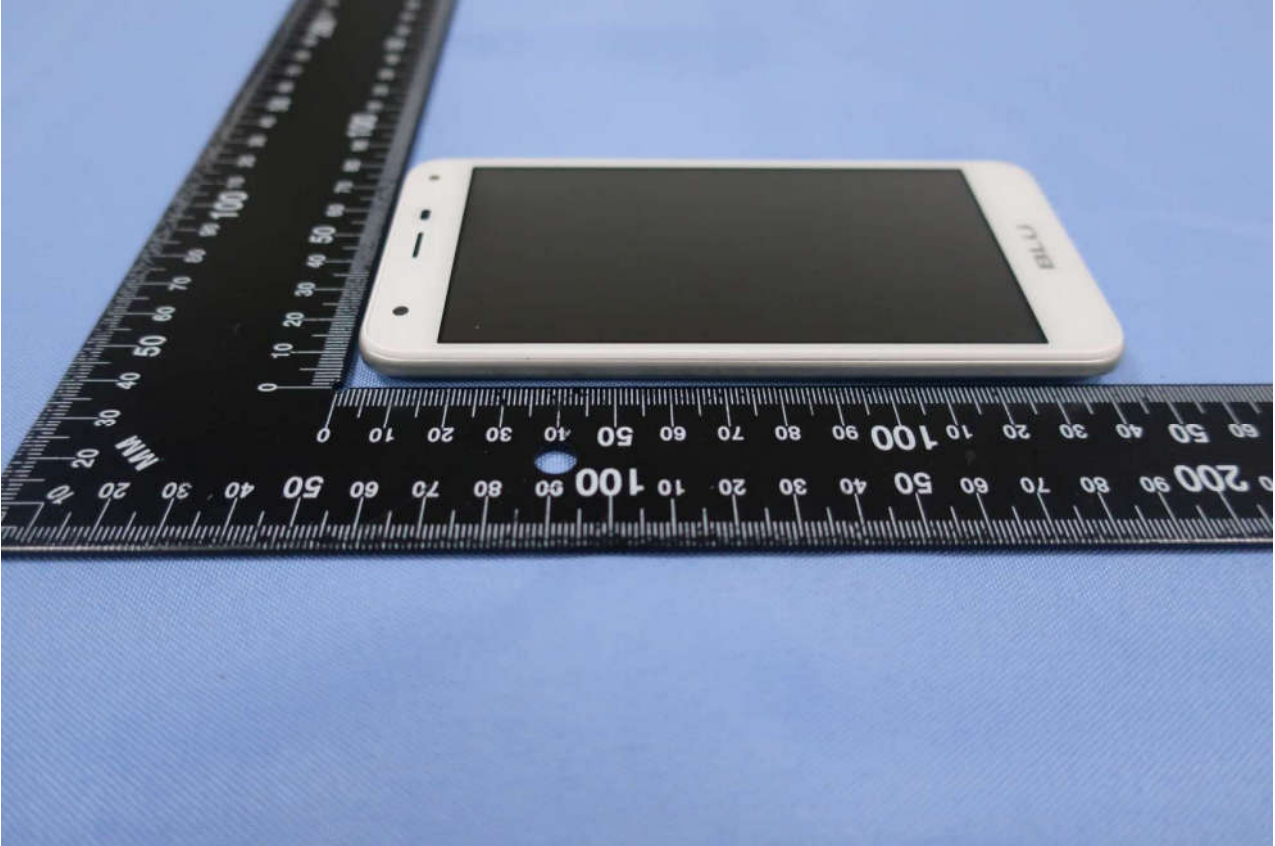

## 1. External Photograph of EUT

Brand Name: BLU / Model Name: S5

Brand Name: BLU / Model Name: S5

Brand Name: BLU / Model Name: S5

Brand Name: BLU / Model Name: S5

**Brand Name: BLU / Model Name: S5**

Brand Name: BLU / Model Name: S5

2. **Photograph of Accessory**

**Brand Name: BLU / Model Name: S5**

**List of Accessory:**

<b>Specification of Accessory</b>		
<b>AC Adapter</b>	<b>Brand Name</b>	BLU
	<b>Model Name</b>	US-WW-1004
<b>Battery</b>	<b>Brand Name</b>	BLU
	<b>Model Name</b>	C775443200L
<b>USB Cable</b>	<b>Signal Line Type</b>	1.0meter, shielded cable, without ferrite core