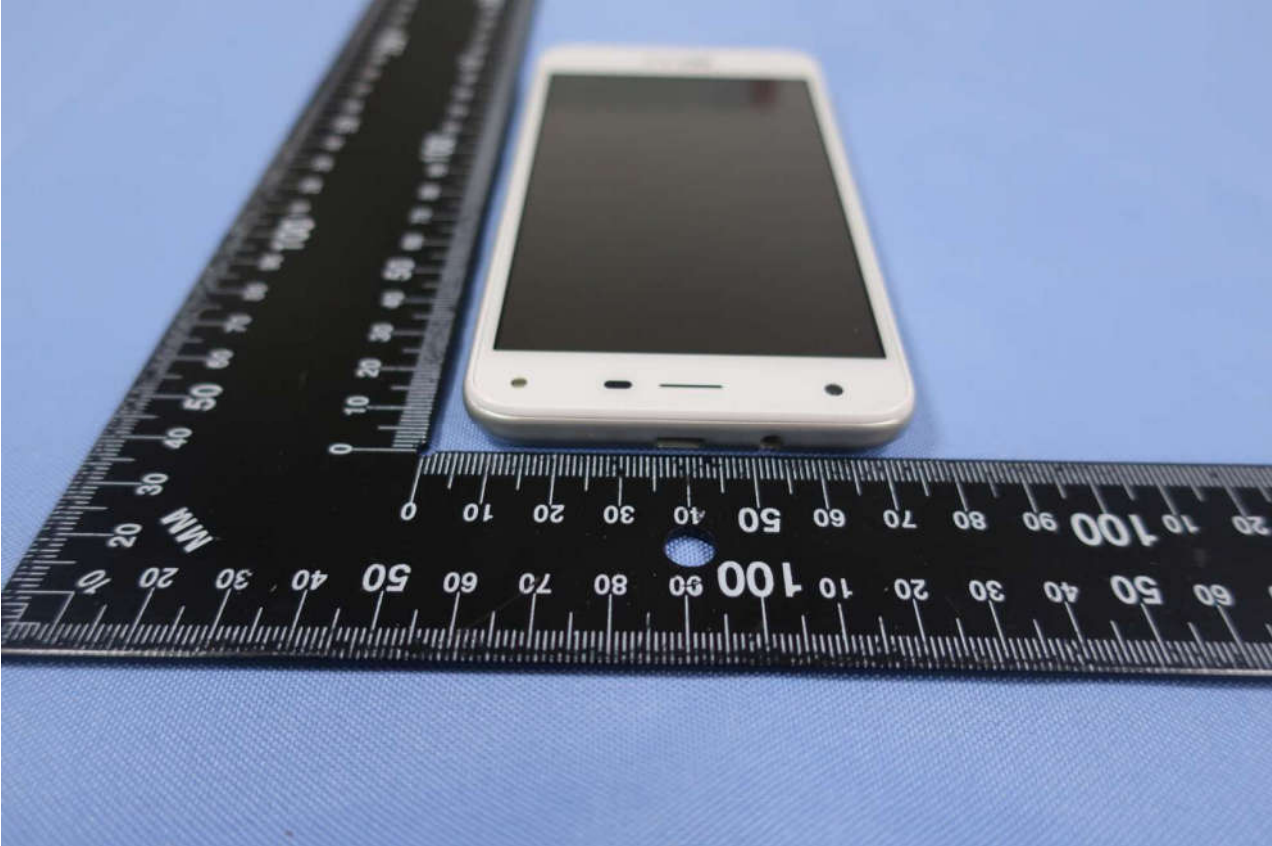

## 1. External Photograph of EUT

Brand Name: BLU / Model Name: S5

Brand Name: BLU / Model Name: S5

Brand Name: BLU / Model Name: S5

Brand Name: BLU / Model Name: S5

**Brand Name: BLU / Model Name: S5**

Brand Name: BLU / Model Name: S5

2. **Photograph of Accessory**

**Brand Name: BLU / Model Name: S5**

**List of Accessory:**

<b>Specification of Accessory</b>		
<b>AC Adapter</b>	<b>Brand Name</b>	BLU
	<b>Model Name</b>	US-WW-1004
<b>Battery</b>	<b>Brand Name</b>	BLU
	<b>Model Name</b>	C775443200L
<b>USB Cable</b>	<b>Signal Line Type</b>	1.0meter, shielded cable, without ferrite core