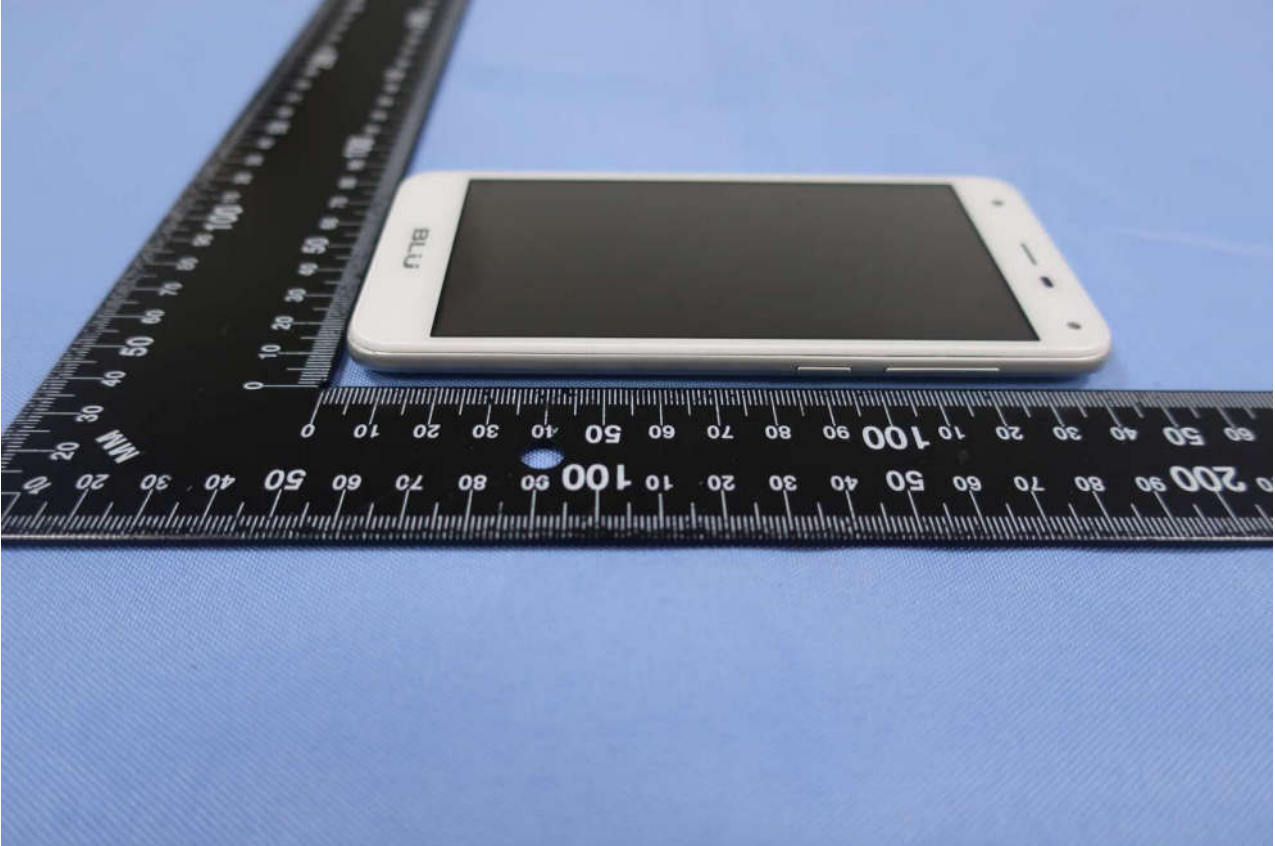

## 1. External Photograph of EUT

Brand Name: BLU / Model Name: S5

Brand Name: BLU / Model Name: S5

Brand Name: BLU / Model Name: S5

Brand Name: BLU / Model Name: S5

**Brand Name: BLU / Model Name: S5**

Brand Name: BLU / Model Name: S5

2. **Photograph of Accessory**

**Brand Name: BLU / Model Name: S5**

**List of Accessory:**

<b>Specification of Accessory</b>		
<b>AC Adapter</b>	<b>Brand Name</b>	BLU
	<b>Model Name</b>	US-WW-1004
<b>Battery</b>	<b>Brand Name</b>	BLU
	<b>Model Name</b>	C775443200L
<b>USB Cable</b>	<b>Signal Line Type</b>	1.0meter, shielded cable, without ferrite core