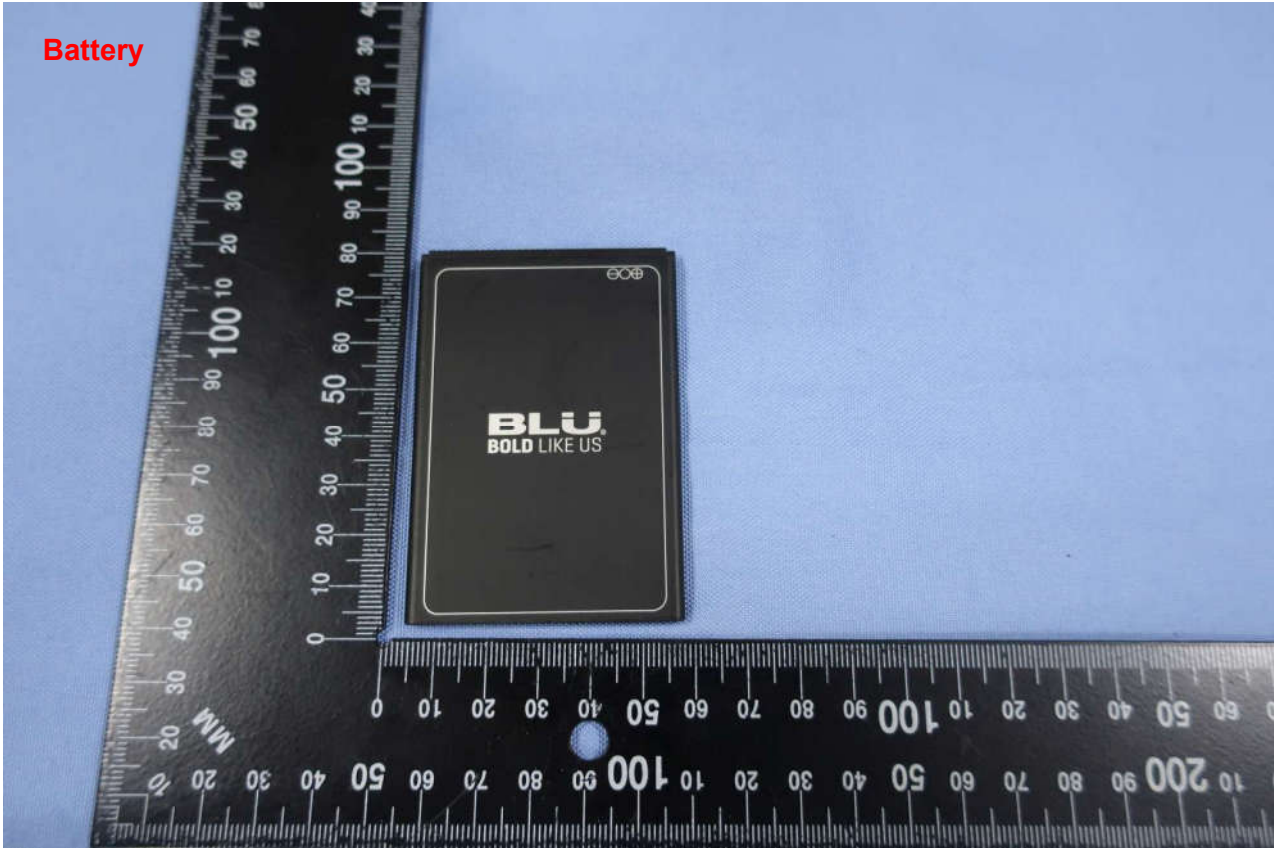

2. **Photograph of Accessory**

**Brand Name: BLU / Model Name: S5**

**List of Accessory:**

<b>Specification of Accessory</b>		
<b>AC Adapter</b>	<b>Brand Name</b>	BLU
	<b>Model Name</b>	US-WW-1004
<b>Battery</b>	<b>Brand Name</b>	BLU
	<b>Model Name</b>	C775443200L
<b>USB Cable</b>	<b>Signal Line Type</b>	1.0meter, shielded cable, without ferrite core

**Remark:** For accessories equipped with this EUT, please refer to the following photos.

Brand Name: BLU / Model Name: S5

Brand Name: BLU / Model Name: S5

AC Adapter

Brand Name: BLU / Model Name: S5

Brand Name: BLU / Model Name: S5