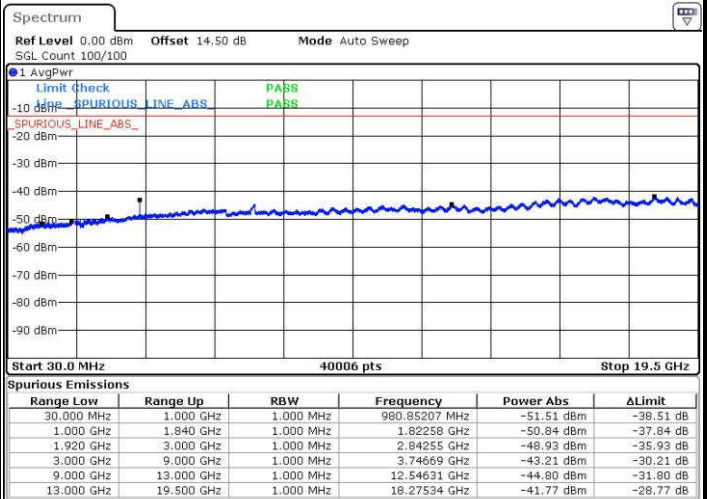

LTE Band 25 / 10MHz

Middle Channel / QPSK

Middle Channel / 16QAM

Date: 15 JUN.2017 20:16:39

Date: 15 JUN.2017 20:17:36

Highest Channel / QPSK

Highest Channel / 16QAM

Date: 15 JUN.2017 20:23:54

Date: 15 JUN.2017 20:24:50

LTE Band 25 / 15MHz

Lowest Channel / QPSK

Lowest Channel / 16QAM

Date: 15 JUN.2017 20:26:29

Date: 15 JUN.2017 20:27:26

Middle Channel / QPSK

Middle Channel / 16QAM

Date: 15 JUN.2017 20:29:04

Date: 15 JUN.2017 20:30:01

LTE Band 25 / 15MHz

Highest Channel / QPSK

Highest Channel / 16QAM

Date: 15 JUN.2017 20:36:19

Date: 15 JUN.2017 20:37:15

LTE Band 25 / 20MHz