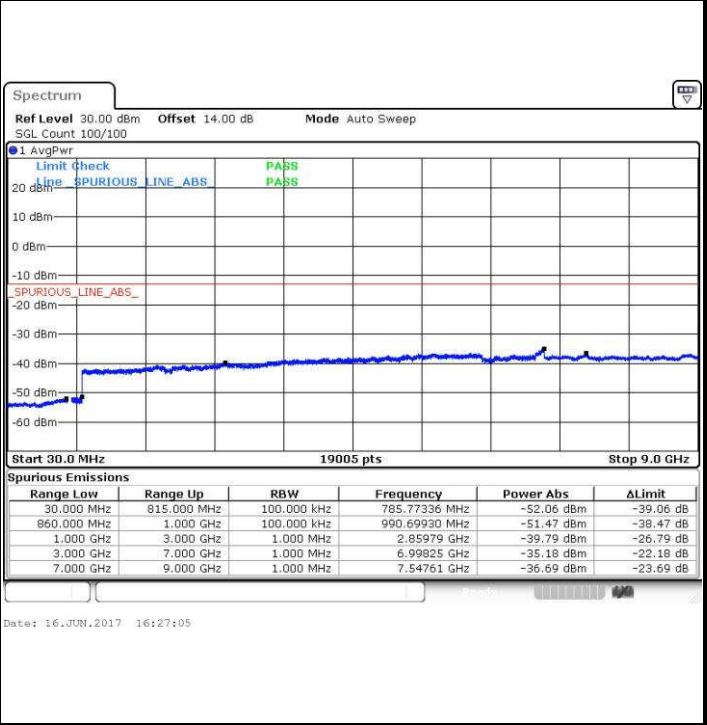

Date: 15 JUN. 2017 20:42:25

Highest Channel / QPSK

Highest Channel / 16QAM

Date: 15 JUN. 2017 20:48:43

Date: 15 JUN. 2017 20:49:39

LTE Band 26 / 1.4MHz

Lowest Channel / QPSK

Lowest Channel / 16QAM

Date: 16 JUN. 2017 16:22:20

Date: 16 JUN. 2017 16:23:17

Middle Channel / QPSK

Middle Channel / 16QAM

Date: 16 JUN. 2017 16:24:14

Date: 16 JUN. 2017 16:25:11

LTE Band 26 / 1.4MHz

Highest Channel / QPSK

Highest Channel / 16QAM

LTE Band 26 / 3MHz

Lowest Channel / QPSK

Lowest Channel / 16QAM

LTE Band 26 / 3MHz

Middle Channel / QPSK

Middle Channel / 16QAM

Date: 16 JUN. 2017 16:32:57

Date: 16 JUN. 2017 16:33:54

Highest Channel / QPSK

Highest Channel / 16QAM

Date: 16 JUN. 2017 16:34:51

Date: 16 JUN. 2017 16:35:48

LTE Band 26 / 5MHz

Lowest Channel / QPSK

Lowest Channel / 16QAM