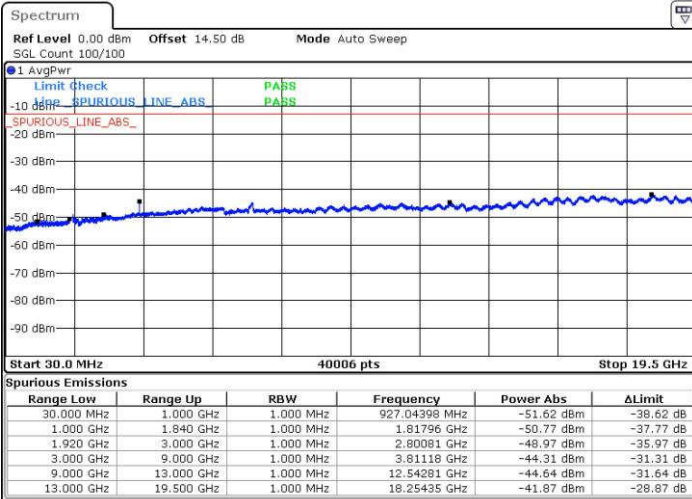

Date: 15 JUN. 2017 20:11:29

Highest Channel / 16QAM

Date: 15 JUN. 2017 20:12:25

LTE Band 25 / 10MHz

Lowest Channel / QPSK

Date: 15 JUN. 2017 20:14:04

Lowest Channel / 16QAM

Date: 15 JUN. 2017 20:15:01

LTE Band 25 / 10MHz

Middle Channel / QPSK

Middle Channel / 16QAM

Date: 15 JUN.2017 20:16:39

Date: 15 JUN.2017 20:17:36

Highest Channel / QPSK

Highest Channel / 16QAM

Date: 15 JUN.2017 20:23:54

Date: 15 JUN.2017 20:24:50

LTE Band 25 / 15MHz

Lowest Channel / QPSK

Lowest Channel / 16QAM

Date: 15 JUN.2017 20:26:29

Date: 15 JUN.2017 20:27:26

Middle Channel / QPSK

Middle Channel / 16QAM