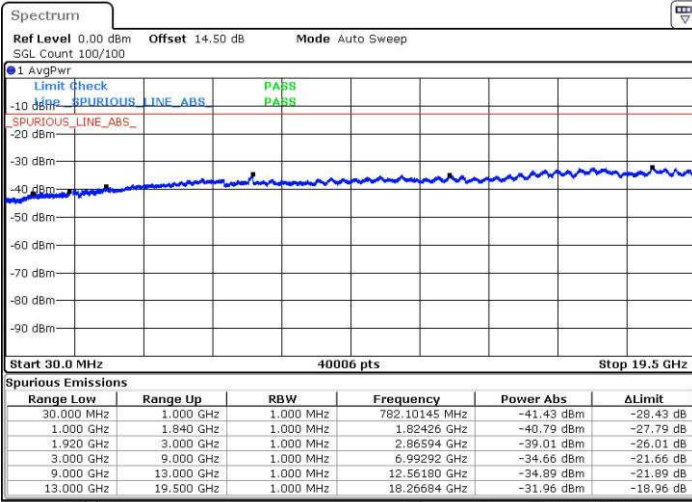

LTE Band 17 / 10MHz

Middle Channel / QPSK

Date: 14.JUN.2017 15:39:01

Middle Channel / 16QAM

Date: 14.JUN.2017 15:39:58

Highest Channel / QPSK

Date: 14.JUN.2017 15:46:17

Highest Channel / 16QAM

Date: 14.JUN.2017 15:47:14

LTE Band 25 / 1.4MHz

Lowest Channel / QPSK

Lowest Channel / 16QAM

Date: 15 JUN.2017 19:36:50

Date: 15 JUN.2017 19:37:46

Middle Channel / QPSK

Middle Channel / 16QAM

Date: 15 JUN.2017 19:39:24

Date: 15 JUN.2017 19:40:21

LTE Band 25 / 1.4MHz

Highest Channel / QPSK

Date: 15 JUN. 2017 19:46:39

Highest Channel / 16QAM

Date: 15 JUN. 2017 19:47:36

LTE Band 25 / 3MHz