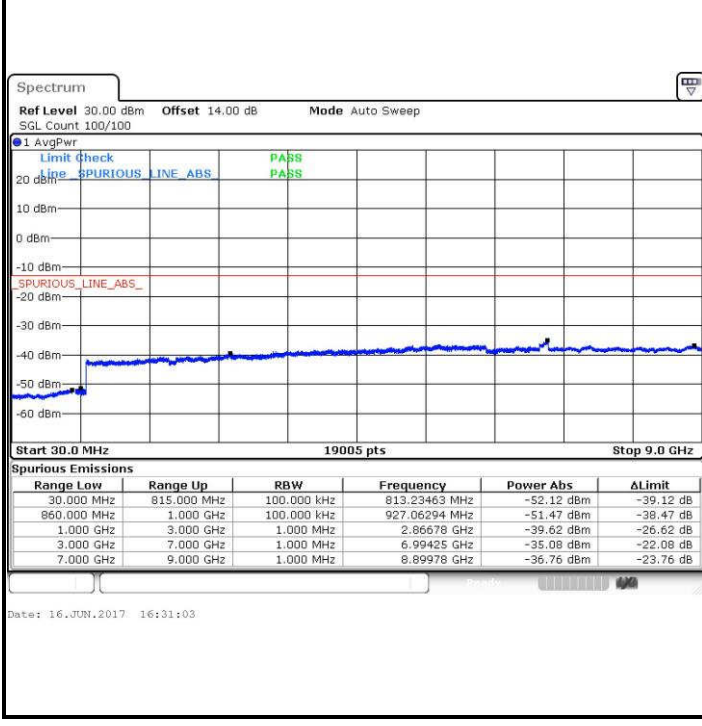

Date: 15 JUN. 2017 20:42:25

Highest Channel / QPSK

Highest Channel / 16QAM

Date: 15 JUN. 2017 20:48:43

Date: 15 JUN. 2017 20:49:39

LTE Band 26 / 1.4MHz

Lowest Channel / QPSK

Lowest Channel / 16QAM

Date: 16 JUN. 2017 16:22:20

Date: 16 JUN. 2017 16:23:17

Middle Channel / QPSK

Middle Channel / 16QAM

Date: 16 JUN. 2017 16:24:14

Date: 16 JUN. 2017 16:25:11

LTE Band 26 / 1.4MHz

Highest Channel / QPSK

Highest Channel / 16QAM

LTE Band 26 / 3MHz

Lowest Channel / QPSK

Lowest Channel / 16QAM

LTE Band 26 / 3MHz

Middle Channel / QPSK

Middle Channel / 16QAM

Date: 16 JUN. 2017 16:32:57

Date: 16 JUN. 2017 16:33:54

Highest Channel / QPSK

Highest Channel / 16QAM

Date: 16 JUN. 2017 16:34:51

Date: 16 JUN. 2017 16:35:48

LTE Band 26 / 5MHz

Lowest Channel / QPSK

Lowest Channel / 16QAM