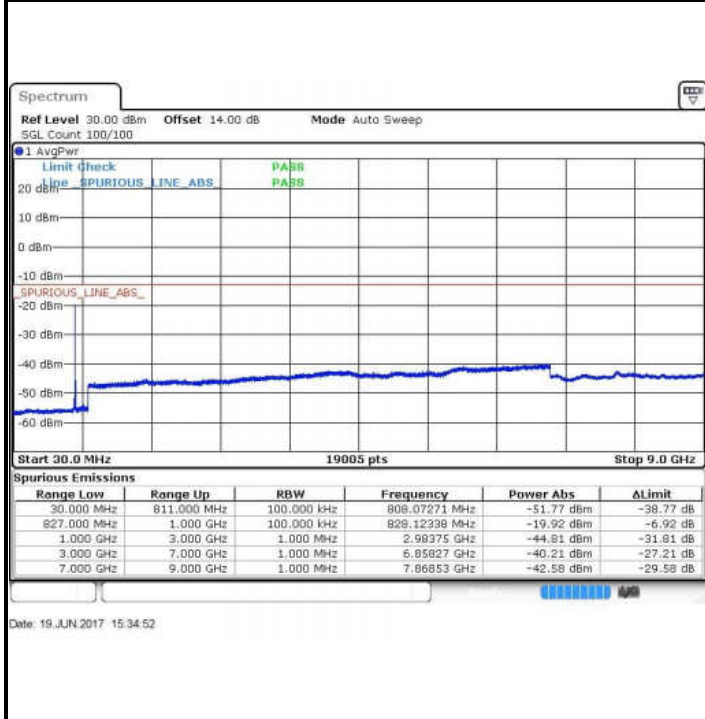

Date: 16 JUN.2017 16:46:49

Highest Channel / QPSK

Date: 16 JUN.2017 16:47:46

Highest Channel / 16QAM

Date: 16 JUN.2017 16:48:43

LTE Band 26 / 15MHz

Lowest Channel / QPSK

Lowest Channel / 16QAM

Date: 16 JUN. 2017 16:49:40

Date: 16 JUN. 2017 16:50:37

Middle Channel / QPSK

Middle Channel / 16QAM

Date: 16 JUN. 2017 16:51:34

Date: 16 JUN. 2017 16:52:31

LTE Band 26 / 15MHz

Highest Channel / QPSK

Highest Channel / 16QAM

LTE Band 26 / 15MHz

Channel 26765 / QPSK

Channel 26765 / 16QAM

LTE Band 41 / 5MHz

Lowest Channel / QPSK

Lowest Channel / 16QAM

Date: 19 JUN 2017 16:02:43