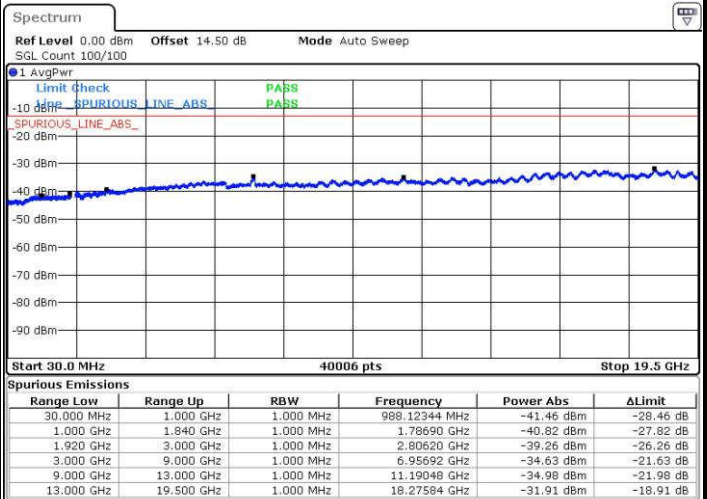

Lowest Channel / QPSK

Date: 15 JUN. 2017 19:49:15

Lowest Channel / 16QAM

Date: 15 JUN. 2017 19:50:11

LTE Band 25 / 3MHz

Middle Channel / QPSK

Middle Channel / 16QAM

Date: 15 JUN.2017 19:51:50

Date: 15 JUN.2017 19:52:46

Highest Channel / QPSK

Highest Channel / 16QAM

Date: 15 JUN.2017 19:59:05

Date: 15 JUN.2017 20:00:01

LTE Band 25 / 5MHz

Lowest Channel / QPSK

Lowest Channel / 16QAM