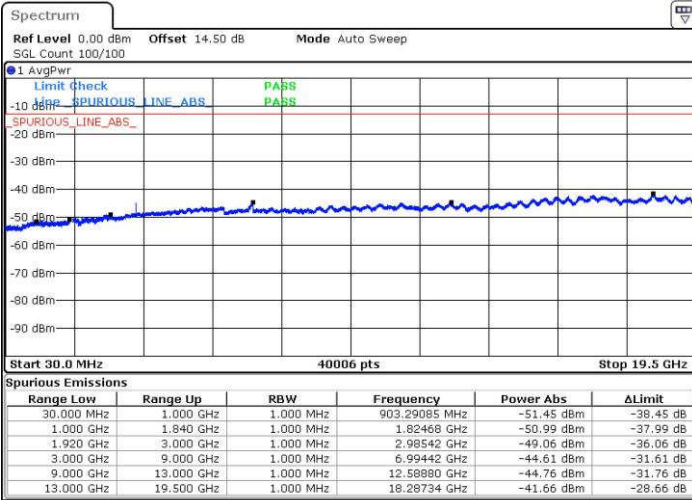

Date: 15 JUN.2017 19:52:46

Highest Channel / QPSK

Highest Channel / 16QAM

Date: 15 JUN.2017 19:59:05

Date: 15 JUN.2017 20:00:01

LTE Band 25 / 5MHz

Lowest Channel / QPSK

Lowest Channel / 16QAM

Date: 15 JUN.2017 20:01:40

Date: 15 JUN.2017 20:02:36

Middle Channel / QPSK

Middle Channel / 16QAM

Date: 15 JUN.2017 20:04:15

Date: 15 JUN.2017 20:05:11

LTE Band 25 / 5MHz

Highest Channel / QPSK