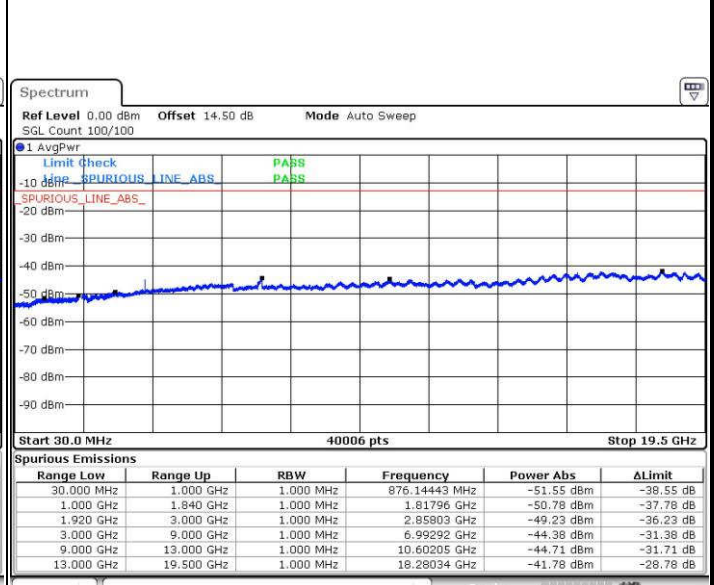

Date: 15 JUN.2017 20:01:40

Date: 15 JUN.2017 20:02:36

Middle Channel / QPSK

Middle Channel / 16QAM

Date: 15 JUN.2017 20:04:15

Date: 15 JUN.2017 20:05:11

LTE Band 25 / 5MHz

Highest Channel / QPSK

Date: 15 JUN. 2017 20:11:29

Highest Channel / 16QAM

Date: 15 JUN. 2017 20:12:25

LTE Band 25 / 10MHz

Lowest Channel / QPSK

Date: 15 JUN. 2017 20:14:04

Lowest Channel / 16QAM

Date: 15 JUN. 2017 20:15:01

LTE Band 25 / 10MHz

Middle Channel / QPSK

Middle Channel / 16QAM

Date: 15 JUN.2017 20:16:39

Date: 15 JUN.2017 20:17:36

Highest Channel / QPSK

Highest Channel / 16QAM

Date: 15 JUN.2017 20:23:54

Date: 15 JUN.2017 20:24:50

LTE Band 25 / 15MHz

Lowest Channel / QPSK

Lowest Channel / 16QAM

Date: 15 JUN.2017 20:26:29

Date: 15 JUN.2017 20:27:26

Middle Channel / QPSK

Middle Channel / 16QAM