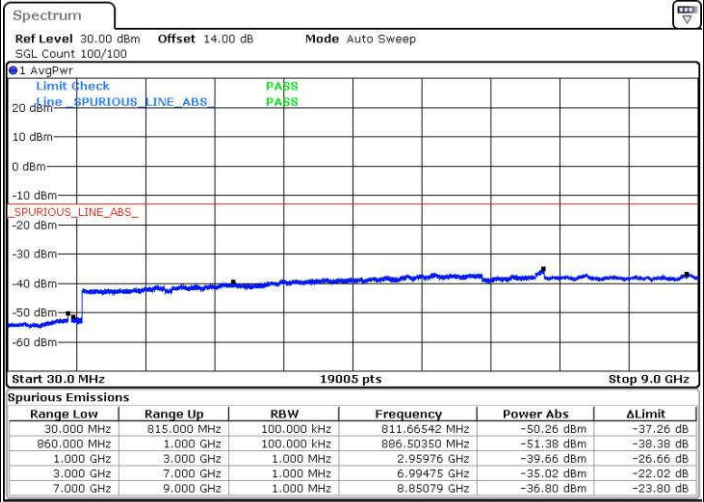

Highest Channel / 16QAM

LTE Band 26 / 10MHz

Lowest Channel / QPSK

Lowest Channel / 16QAM

LTE Band 26 / 10MHz

Middle Channel / QPSK

Date: 16 JUN.2017 16:45:52

Middle Channel / 16QAM

Date: 16 JUN.2017 16:46:49

Highest Channel / QPSK

Date: 16 JUN.2017 16:47:46

Highest Channel / 16QAM

Date: 16 JUN.2017 16:48:43

LTE Band 26 / 15MHz

Lowest Channel / QPSK

Lowest Channel / 16QAM

Date: 16 JUN. 2017 16:49:40

Date: 16 JUN. 2017 16:50:37

Middle Channel / QPSK

Middle Channel / 16QAM

Date: 16 JUN. 2017 16:51:34

Date: 16 JUN. 2017 16:52:31

LTE Band 26 / 15MHz

Highest Channel / QPSK