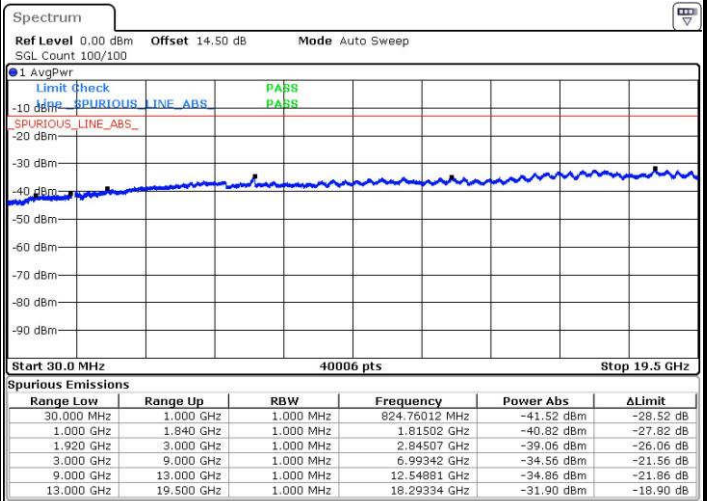

LTE Band 17 / 10MHz

Middle Channel / QPSK

Date: 14.JUN.2017 15:39:01

Middle Channel / 16QAM

Date: 14.JUN.2017 15:39:58

Highest Channel / QPSK

Date: 14.JUN.2017 15:46:17

Highest Channel / 16QAM

Date: 14.JUN.2017 15:47:14

LTE Band 25 / 1.4MHz

Lowest Channel / QPSK

Lowest Channel / 16QAM

Date: 15 JUN.2017 19:36:50

Date: 15 JUN.2017 19:37:46

Middle Channel / QPSK

Middle Channel / 16QAM

Date: 15 JUN.2017 19:39:24

Date: 15 JUN.2017 19:40:21

LTE Band 25 / 1.4MHz

Highest Channel / QPSK

Date: 15 JUN. 2017 19:46:39

Highest Channel / 16QAM

Date: 15 JUN. 2017 19:47:36

LTE Band 25 / 3MHz