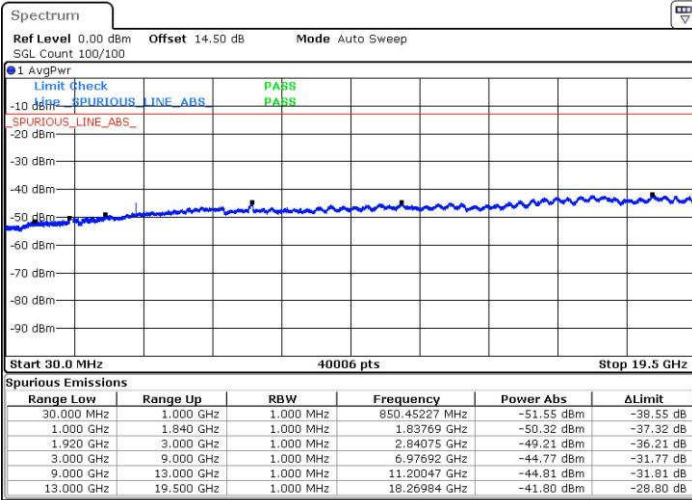

Date: 15 JUN. 2017 20:11:29

Highest Channel / 16QAM

Date: 15 JUN. 2017 20:12:25

LTE Band 25 / 10MHz

Lowest Channel / QPSK

Date: 15 JUN. 2017 20:14:04

Lowest Channel / 16QAM

Date: 15 JUN. 2017 20:15:01

LTE Band 25 / 10MHz

Middle Channel / QPSK

Middle Channel / 16QAM

Date: 15 JUN.2017 20:16:39

Date: 15 JUN.2017 20:17:36

Highest Channel / QPSK

Highest Channel / 16QAM

Date: 15 JUN.2017 20:23:54

Date: 15 JUN.2017 20:24:50

LTE Band 25 / 15MHz

Lowest Channel / QPSK

Lowest Channel / 16QAM

Date: 15 JUN.2017 20:26:29

Date: 15 JUN.2017 20:27:26

Middle Channel / QPSK

Middle Channel / 16QAM