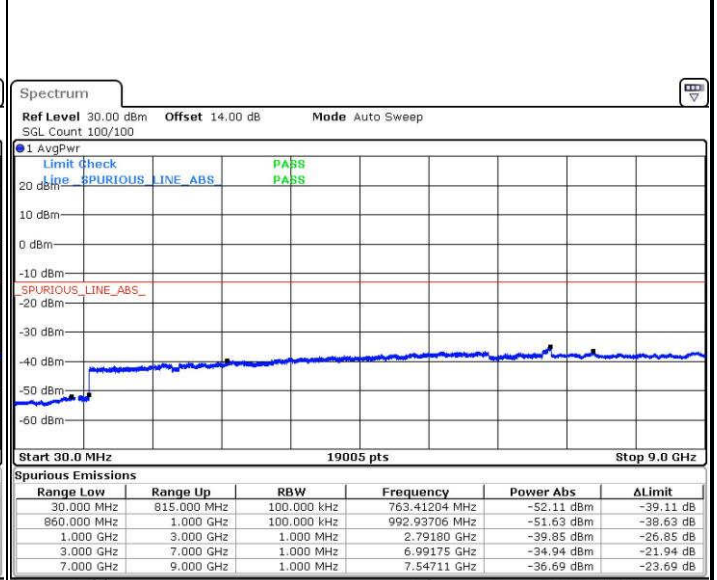

Date: 16 JUN.2017 16:38:14

Date: 16 JUN.2017 16:39:11

Middle Channel / QPSK

Middle Channel / 16QAM

Date: 16 JUN.2017 16:40:09

Date: 16 JUN.2017 16:41:06

LTE Band 26 / 5MHz

Highest Channel / QPSK

Highest Channel / 16QAM

LTE Band 26 / 10MHz

Lowest Channel / QPSK

Lowest Channel / 16QAM

LTE Band 26 / 10MHz

Middle Channel / QPSK

Date: 16 JUN.2017 16:45:52

Middle Channel / 16QAM

Date: 16 JUN.2017 16:46:49

Highest Channel / QPSK

Date: 16 JUN.2017 16:47:46

Highest Channel / 16QAM

Date: 16 JUN.2017 16:48:43

LTE Band 26 / 15MHz

Lowest Channel / QPSK

Lowest Channel / 16QAM

Date: 16 JUN. 2017 16:49:40

Date: 16 JUN. 2017 16:50:37

Middle Channel / QPSK

Middle Channel / 16QAM

Date: 16 JUN. 2017 16:51:34

Date: 16 JUN. 2017 16:52:31

LTE Band 26 / 15MHz

Highest Channel / QPSK