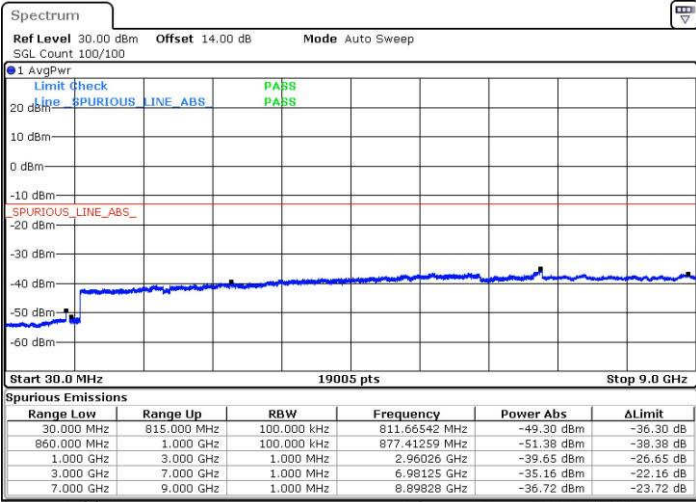

Highest Channel / 16QAM

LTE Band 26 / 10MHz

Lowest Channel / QPSK

Lowest Channel / 16QAM

LTE Band 26 / 10MHz

Middle Channel / QPSK

Date: 16 JUN.2017 16:45:52

Middle Channel / 16QAM

Date: 16 JUN.2017 16:46:49

Highest Channel / QPSK

Date: 16 JUN.2017 16:47:46

Highest Channel / 16QAM

Date: 16 JUN.2017 16:48:43

LTE Band 26 / 15MHz

Lowest Channel / QPSK

Lowest Channel / 16QAM

Date: 16 JUN. 2017 16:49:40

Date: 16 JUN. 2017 16:50:37

Middle Channel / QPSK

Middle Channel / 16QAM

Date: 16 JUN. 2017 16:51:34

Date: 16 JUN. 2017 16:52:31

LTE Band 26 / 15MHz

Highest Channel / QPSK