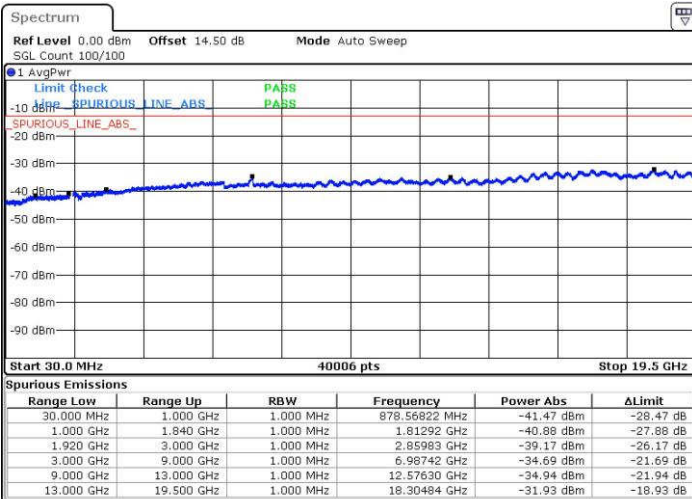

Date: 15 JUN.2017 19:39:24

Date: 15 JUN.2017 19:40:21

LTE Band 25 / 1.4MHz

Highest Channel / QPSK

Date: 15 JUN. 2017 19:46:39

Highest Channel / 16QAM

Date: 15 JUN. 2017 19:47:36

LTE Band 25 / 3MHz

Lowest Channel / QPSK

Date: 15 JUN. 2017 19:49:15

Lowest Channel / 16QAM

Date: 15 JUN. 2017 19:50:11

LTE Band 25 / 3MHz

Middle Channel / QPSK

Middle Channel / 16QAM

Date: 15 JUN.2017 19:51:50

Date: 15 JUN.2017 19:52:46

Highest Channel / QPSK

Highest Channel / 16QAM

Date: 15 JUN.2017 19:59:05

Date: 15 JUN.2017 20:00:01

LTE Band 25 / 5MHz

Lowest Channel / QPSK

Lowest Channel / 16QAM