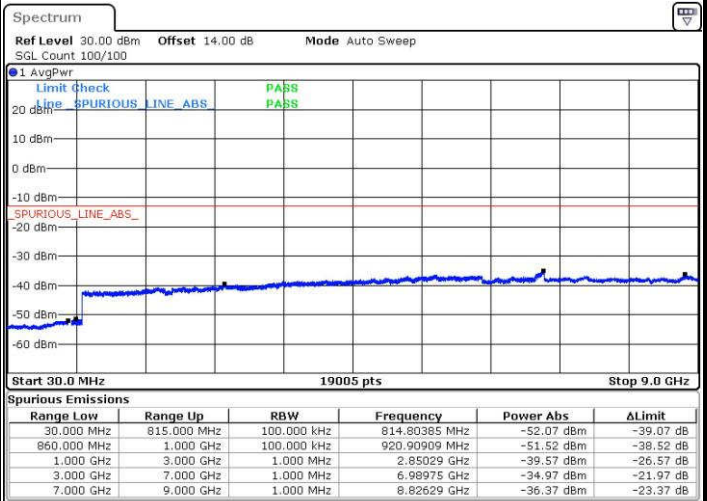

Highest Channel / 16QAM

LTE Band 26 / 3MHz

Lowest Channel / QPSK

Lowest Channel / 16QAM

LTE Band 26 / 3MHz

Middle Channel / QPSK

Middle Channel / 16QAM

Date: 16 JUN. 2017 16:32:57

Date: 16 JUN. 2017 16:33:54

Highest Channel / QPSK

Highest Channel / 16QAM

Date: 16 JUN. 2017 16:34:51

Date: 16 JUN. 2017 16:35:48

LTE Band 26 / 5MHz

Lowest Channel / QPSK

Lowest Channel / 16QAM

Date: 16 JUN.2017 16:38:14

Date: 16 JUN.2017 16:39:11

Middle Channel / QPSK

Middle Channel / 16QAM

Date: 16 JUN.2017 16:40:09

Date: 16 JUN.2017 16:41:06

LTE Band 26 / 5MHz

Highest Channel / QPSK