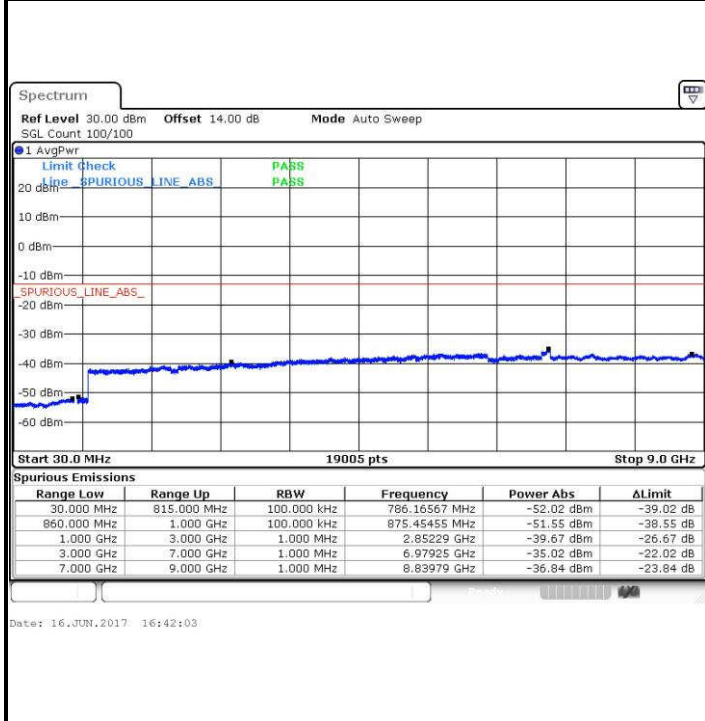

Date: 16 JUN. 2017 16:33:54

Highest Channel / QPSK

Highest Channel / 16QAM

Date: 16 JUN. 2017 16:34:51

Date: 16 JUN. 2017 16:35:48

LTE Band 26 / 5MHz

Lowest Channel / QPSK

Lowest Channel / 16QAM

Date: 16 JUN.2017 16:38:14

Date: 16 JUN.2017 16:39:11

Middle Channel / QPSK

Middle Channel / 16QAM

Date: 16 JUN.2017 16:40:09

Date: 16 JUN.2017 16:41:06

LTE Band 26 / 5MHz

Highest Channel / QPSK

Highest Channel / 16QAM

LTE Band 26 / 10MHz

Lowest Channel / QPSK

Lowest Channel / 16QAM

LTE Band 26 / 10MHz

Middle Channel / QPSK

Date: 16 JUN.2017 16:45:52

Middle Channel / 16QAM

Date: 16 JUN.2017 16:46:49

Highest Channel / QPSK

Date: 16 JUN.2017 16:47:46

Highest Channel / 16QAM

Date: 16 JUN.2017 16:48:43

LTE Band 26 / 15MHz

Lowest Channel / QPSK

Lowest Channel / 16QAM