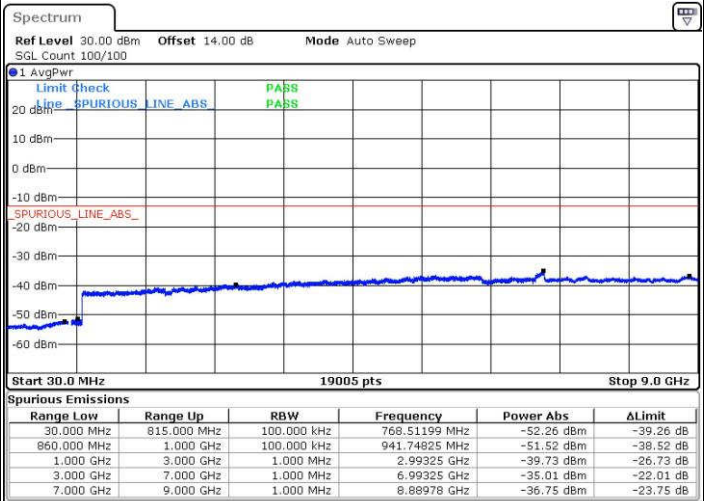

Date: 16 JUN.2017 16:46:49

Highest Channel / QPSK

Date: 16 JUN.2017 16:47:46

Highest Channel / 16QAM

Date: 16 JUN.2017 16:48:43

LTE Band 26 / 15MHz

Lowest Channel / QPSK

Lowest Channel / 16QAM

Date: 16 JUN. 2017 16:49:40

Date: 16 JUN. 2017 16:50:37

Middle Channel / QPSK

Middle Channel / 16QAM

Date: 16 JUN. 2017 16:51:34

Date: 16 JUN. 2017 16:52:31

LTE Band 26 / 15MHz

Highest Channel / QPSK

Highest Channel / 16QAM

LTE Band 26 / 15MHz

Channel 26765 / QPSK

Channel 26765 / 16QAM

LTE Band 41 / 5MHz

Lowest Channel / QPSK

Lowest Channel / 16QAM

Date: 19 JUN 2017 16:02:43