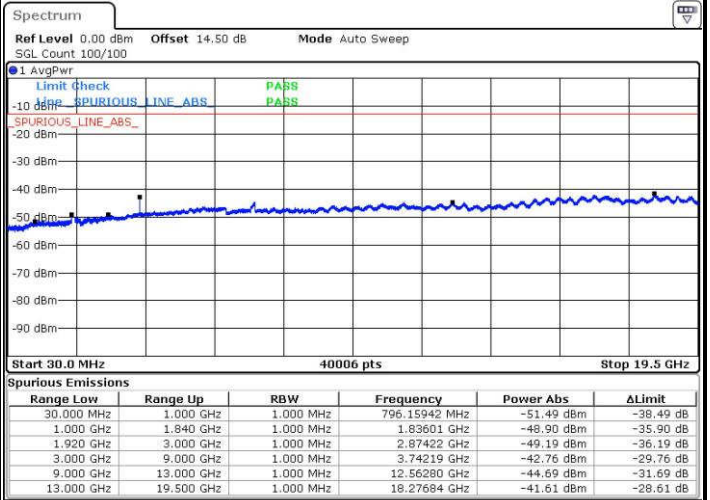

Date: 15 JUN.2017 20:29:04

Date: 15 JUN.2017 20:30:01

LTE Band 25 / 15MHz

Highest Channel / QPSK

Highest Channel / 16QAM

Date: 15 JUN.2017 20:36:19

Date: 15 JUN.2017 20:37:15

LTE Band 25 / 20MHz

Lowest Channel / QPSK

Lowest Channel / 16QAM

Date: 15 JUN.2017 20:38:54

Date: 15 JUN.2017 20:39:50

LTE Band 25 / 20MHz

Middle Channel / QPSK

Middle Channel / 16QAM

Date: 15 JUN. 2017 20:41:29

Date: 15 JUN. 2017 20:42:25

Highest Channel / QPSK

Highest Channel / 16QAM

Date: 15 JUN. 2017 20:48:43

Date: 15 JUN. 2017 20:49:39

LTE Band 26 / 1.4MHz

Lowest Channel / QPSK

Lowest Channel / 16QAM

Date: 16 JUN. 2017 16:22:20

Date: 16 JUN. 2017 16:23:17

Middle Channel / QPSK

Middle Channel / 16QAM

Date: 16 JUN. 2017 16:24:14

Date: 16 JUN. 2017 16:25:11

LTE Band 26 / 1.4MHz

Highest Channel / QPSK