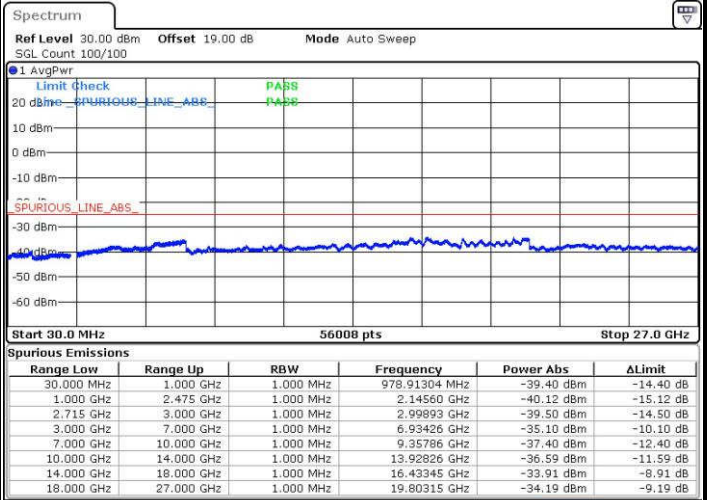

Date: 19 JUN 2017 16:03:37

Middle Channel / QPSK

Middle Channel / 16QAM

Date: 19 JUN 2017 16:04:30

Date: 19 JUN 2017 16:05:24

LTE Band 41 / 5MHz

Highest Channel / QPSK

Date: 19 JUN 2017 16:10:52

Highest Channel / 16QAM

Date: 19 JUN 2017 16:11:45

LTE Band 41 / 10MHz

Lowest Channel / QPSK

Date: 19 JUN 2017 16:17:14

Lowest Channel / 16QAM

Date: 19 JUN 2017 16:18:07

LTE Band 41 / 10MHz

Middle Channel / QPSK

Middle Channel / 16QAM

Date: 19 JUN 2017 16:19:01

Date: 19 JUN 2017 16:19:55

Highest Channel / QPSK

Highest Channel / 16QAM

Date: 19 JUN 2017 16:25:22

Date: 19 JUN 2017 16:26:16