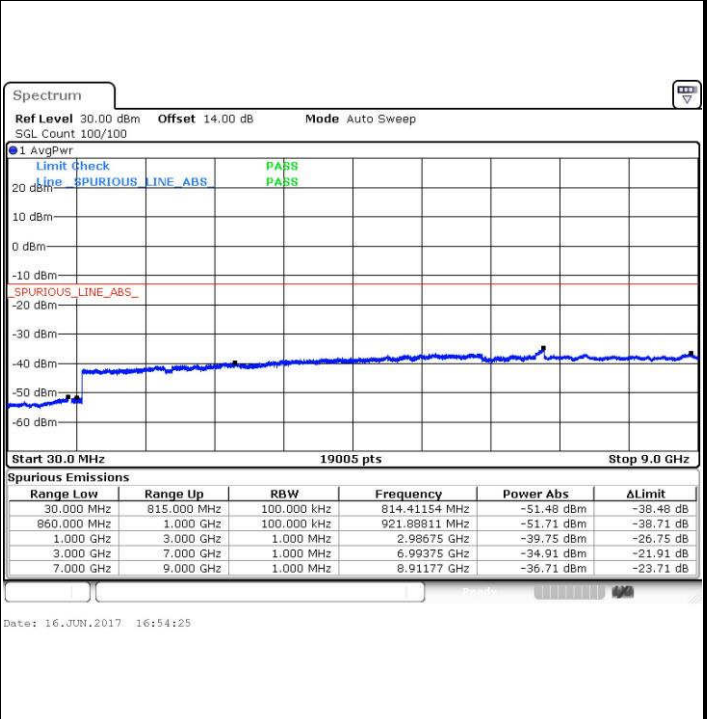

Date: 16 JUN.2017 16:46:49

Highest Channel / QPSK

Date: 16 JUN.2017 16:47:46

Highest Channel / 16QAM

Date: 16 JUN.2017 16:48:43

LTE Band 26 / 15MHz

Lowest Channel / QPSK

Lowest Channel / 16QAM

Date: 16 JUN. 2017 16:49:40

Date: 16 JUN. 2017 16:50:37

Middle Channel / QPSK

Middle Channel / 16QAM

Date: 16 JUN. 2017 16:51:34

Date: 16 JUN. 2017 16:52:31

LTE Band 26 / 15MHz

Highest Channel / QPSK

Highest Channel / 16QAM

LTE Band 26 / 15MHz

Channel 26765 / QPSK

Channel 26765 / 16QAM

LTE Band 41 / 5MHz

Lowest Channel / QPSK

Lowest Channel / 16QAM

Date: 19 JUN 2017 16:02:43