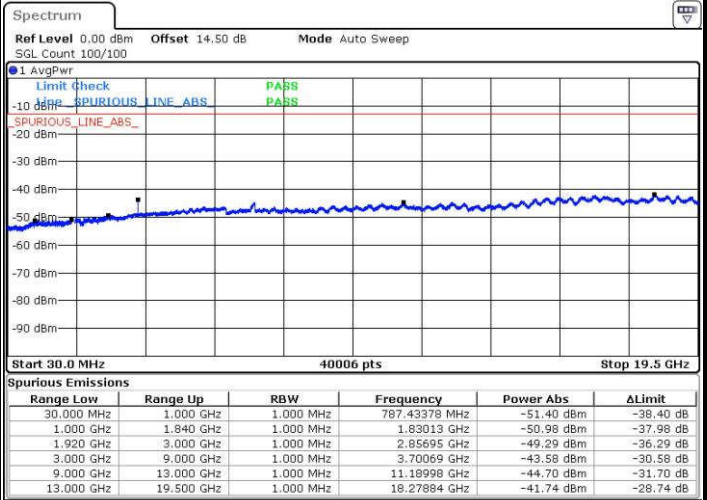

Date: 15 JUN.2017 19:52:46

Highest Channel / QPSK

Highest Channel / 16QAM

Date: 15 JUN.2017 19:59:05

Date: 15 JUN.2017 20:00:01

LTE Band 25 / 5MHz

Lowest Channel / QPSK

Lowest Channel / 16QAM

Date: 15 JUN.2017 20:01:40

Date: 15 JUN.2017 20:02:36

Middle Channel / QPSK

Middle Channel / 16QAM

Date: 15 JUN.2017 20:04:15

Date: 15 JUN.2017 20:05:11

LTE Band 25 / 5MHz

Highest Channel / QPSK