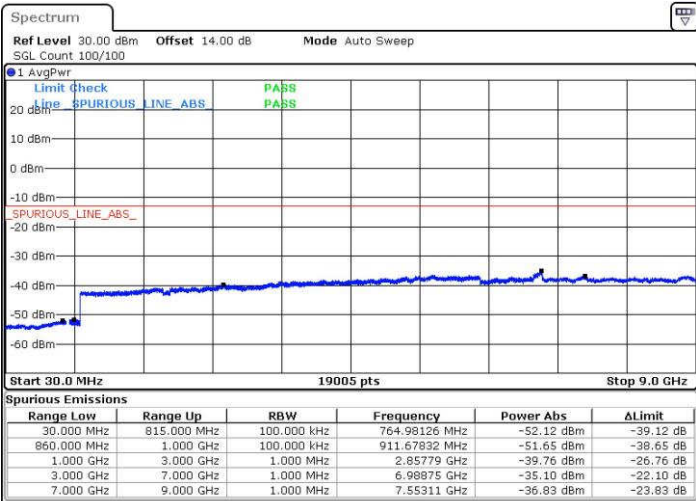

Highest Channel / 16QAM

LTE Band 26 / 10MHz

Lowest Channel / QPSK

Lowest Channel / 16QAM

LTE Band 26 / 10MHz

Middle Channel / QPSK

Date: 16 JUN.2017 16:45:52

Middle Channel / 16QAM

Date: 16 JUN.2017 16:46:49

Highest Channel / QPSK

Date: 16 JUN.2017 16:47:46

Highest Channel / 16QAM

Date: 16 JUN.2017 16:48:43

LTE Band 26 / 15MHz

Lowest Channel / QPSK

Lowest Channel / 16QAM

Date: 16 JUN. 2017 16:49:40

Date: 16 JUN. 2017 16:50:37

Middle Channel / QPSK

Middle Channel / 16QAM

Date: 16 JUN. 2017 16:51:34

Date: 16 JUN. 2017 16:52:31

LTE Band 26 / 15MHz

Highest Channel / QPSK