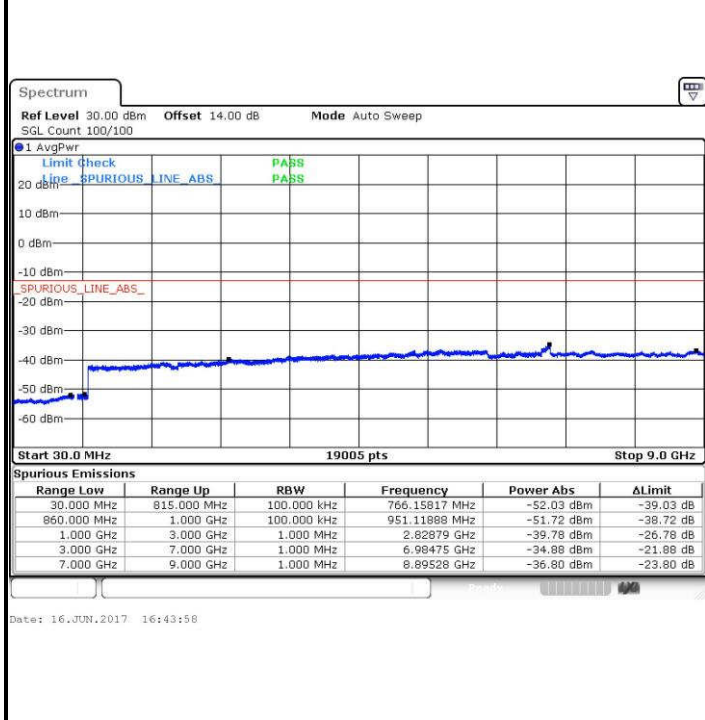

Date: 16 JUN. 2017 16:33:54

Highest Channel / QPSK

Highest Channel / 16QAM

Date: 16 JUN. 2017 16:34:51

Date: 16 JUN. 2017 16:35:48

LTE Band 26 / 5MHz

Lowest Channel / QPSK

Lowest Channel / 16QAM

Date: 16 JUN.2017 16:38:14

Date: 16 JUN.2017 16:39:11

Middle Channel / QPSK

Middle Channel / 16QAM

Date: 16 JUN.2017 16:40:09

Date: 16 JUN.2017 16:41:06

LTE Band 26 / 5MHz

Highest Channel / QPSK

Highest Channel / 16QAM

LTE Band 26 / 10MHz

Lowest Channel / QPSK

Lowest Channel / 16QAM

LTE Band 26 / 10MHz

Middle Channel / QPSK

Date: 16 JUN.2017 16:45:52

Middle Channel / 16QAM

Date: 16 JUN.2017 16:46:49

Highest Channel / QPSK

Date: 16 JUN.2017 16:47:46

Highest Channel / 16QAM

Date: 16 JUN.2017 16:48:43

LTE Band 26 / 15MHz

Lowest Channel / QPSK

Lowest Channel / 16QAM