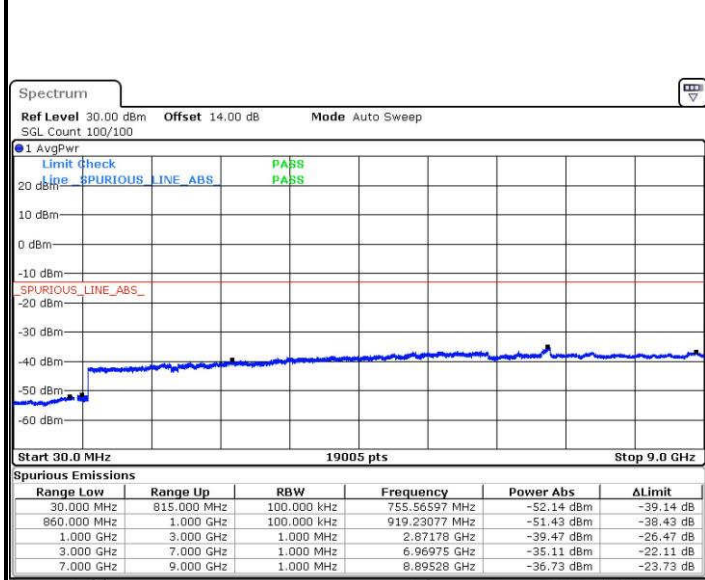

Date: 16 JUN.2017 16:38:14

Date: 16 JUN.2017 16:39:11

Middle Channel / QPSK

Middle Channel / 16QAM

Date: 16 JUN.2017 16:40:09

Date: 16 JUN.2017 16:41:06

LTE Band 26 / 5MHz

Highest Channel / QPSK

Highest Channel / 16QAM

LTE Band 26 / 10MHz

Lowest Channel / QPSK

Lowest Channel / 16QAM

LTE Band 26 / 10MHz

Middle Channel / QPSK

Date: 16 JUN.2017 16:45:52

Middle Channel / 16QAM

Date: 16 JUN.2017 16:46:49

Highest Channel / QPSK

Date: 16 JUN.2017 16:47:46

Highest Channel / 16QAM

Date: 16 JUN.2017 16:48:43

LTE Band 26 / 15MHz

Lowest Channel / QPSK

Lowest Channel / 16QAM

Date: 16 JUN. 2017 16:49:40

Date: 16 JUN. 2017 16:50:37

Middle Channel / QPSK

Middle Channel / 16QAM

Date: 16 JUN. 2017 16:51:34

Date: 16 JUN. 2017 16:52:31

LTE Band 26 / 15MHz

Highest Channel / QPSK