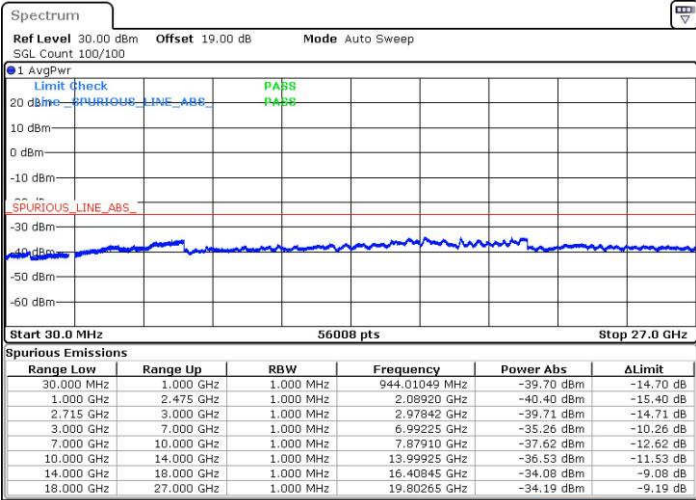

Date: 16 JUN. 2017 16:49:40

Date: 16 JUN. 2017 16:50:37

Middle Channel / QPSK

Middle Channel / 16QAM

Date: 16 JUN. 2017 16:51:34

Date: 16 JUN. 2017 16:52:31

LTE Band 26 / 15MHz

Highest Channel / QPSK

Highest Channel / 16QAM

LTE Band 26 / 15MHz

Channel 26765 / QPSK

Channel 26765 / 16QAM

LTE Band 41 / 5MHz

Lowest Channel / QPSK

Lowest Channel / 16QAM

Date: 19 JUN 2017 16:02:43

Date: 19 JUN 2017 16:03:37

Middle Channel / QPSK

Middle Channel / 16QAM

Date: 19 JUN 2017 16:04:30

Date: 19 JUN 2017 16:05:24

LTE Band 41 / 5MHz

Highest Channel / QPSK

Date: 19 JUN 2017 16:10:52