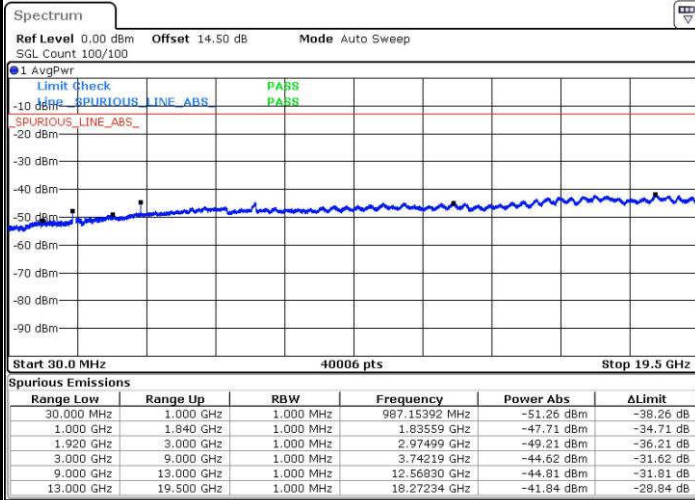

Date: 15 JUN.2017 20:29:04

Date: 15 JUN.2017 20:30:01

LTE Band 25 / 15MHz

Highest Channel / QPSK

Highest Channel / 16QAM

Date: 15 JUN.2017 20:36:19

Date: 15 JUN.2017 20:37:15

LTE Band 25 / 20MHz

Lowest Channel / QPSK

Lowest Channel / 16QAM

Date: 15 JUN.2017 20:38:54

Date: 15 JUN.2017 20:39:50

LTE Band 25 / 20MHz

Middle Channel / QPSK

Middle Channel / 16QAM

Date: 15 JUN. 2017 20:41:29

Date: 15 JUN. 2017 20:42:25

Highest Channel / QPSK

Highest Channel / 16QAM

Date: 15 JUN. 2017 20:48:43

Date: 15 JUN. 2017 20:49:39

LTE Band 26 / 1.4MHz

Lowest Channel / QPSK

Lowest Channel / 16QAM