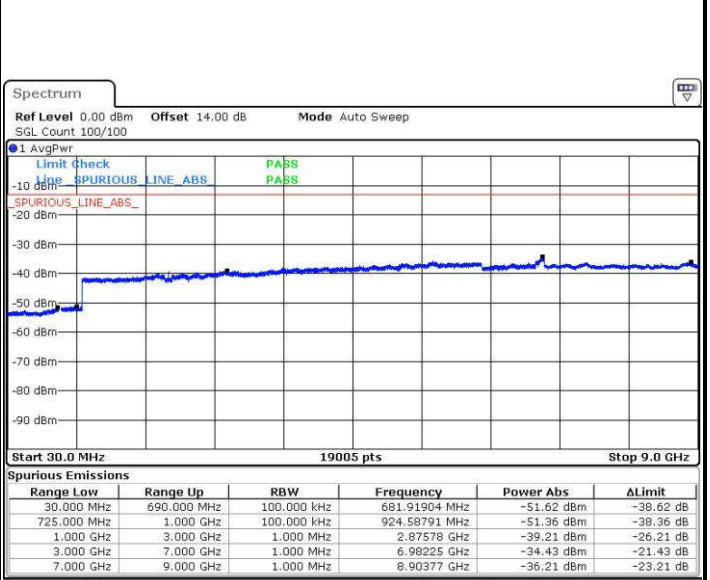

LTE Band 17 / 10MHz

Middle Channel / QPSK

Date: 14.JUN.2017 15:39:01

Middle Channel / 16QAM

Date: 14.JUN.2017 15:39:58

Highest Channel / QPSK

Date: 14.JUN.2017 15:46:17

Highest Channel / 16QAM

Date: 14.JUN.2017 15:47:14

LTE Band 25 / 1.4MHz

Lowest Channel / QPSK

Lowest Channel / 16QAM

Date: 15 JUN.2017 19:36:50

Date: 15 JUN.2017 19:37:46

Middle Channel / QPSK

Middle Channel / 16QAM

Date: 15 JUN.2017 19:39:24

Date: 15 JUN.2017 19:40:21

LTE Band 25 / 1.4MHz

Highest Channel / QPSK

Date: 15 JUN. 2017 19:46:39

Highest Channel / 16QAM

Date: 15 JUN. 2017 19:47:36

LTE Band 25 / 3MHz