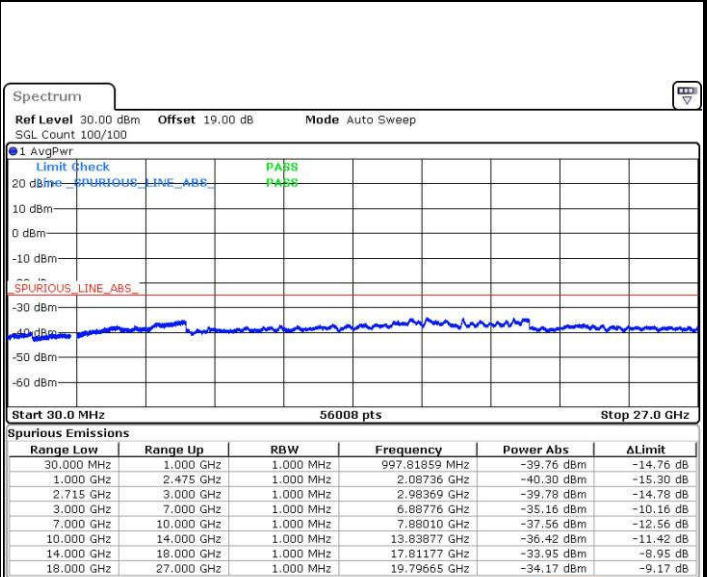

Date: 19 JUN 2017 16:03:37

Middle Channel / QPSK

Middle Channel / 16QAM

Date: 19 JUN 2017 16:04:30

Date: 19 JUN 2017 16:05:24

LTE Band 41 / 5MHz

Highest Channel / QPSK

Date: 19 JUN 2017 16:10:52

Highest Channel / 16QAM

Date: 19 JUN 2017 16:11:45

LTE Band 41 / 10MHz

Lowest Channel / QPSK

Date: 19 JUN 2017 16:17:14

Lowest Channel / 16QAM

Date: 19 JUN 2017 16:18:07

LTE Band 41 / 10MHz

Middle Channel / QPSK

Middle Channel / 16QAM

Date: 19 JUN 2017 16:19:01

Date: 19 JUN 2017 16:19:55

Highest Channel / QPSK

Highest Channel / 16QAM

Date: 19 JUN 2017 16:25:22

Date: 19 JUN 2017 16:26:16