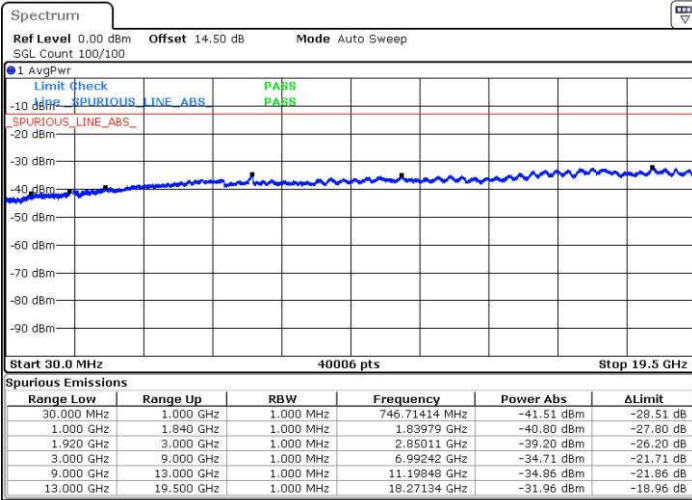

Date: 15 JUN.2017 19:39:24

Date: 15 JUN.2017 19:40:21

LTE Band 25 / 1.4MHz

Highest Channel / QPSK

Date: 15 JUN. 2017 19:46:39

Highest Channel / 16QAM

Date: 15 JUN. 2017 19:47:36

LTE Band 25 / 3MHz

Lowest Channel / QPSK

Date: 15 JUN. 2017 19:49:15

Lowest Channel / 16QAM

Date: 15 JUN. 2017 19:50:11

LTE Band 25 / 3MHz

Middle Channel / QPSK

Middle Channel / 16QAM

Date: 15 JUN.2017 19:51:50

Date: 15 JUN.2017 19:52:46

Highest Channel / QPSK

Highest Channel / 16QAM

Date: 15 JUN.2017 19:59:05

Date: 15 JUN.2017 20:00:01

LTE Band 25 / 5MHz

Lowest Channel / QPSK

Lowest Channel / 16QAM