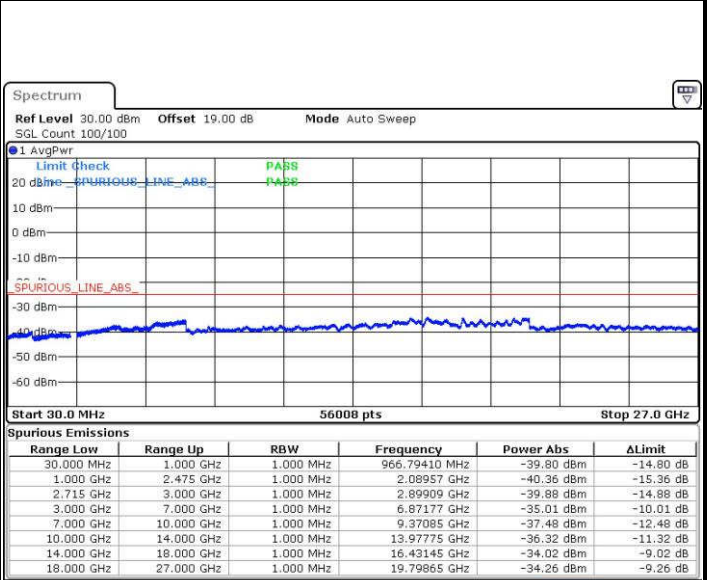

Highest Channel / 16QAM

LTE Band 26 / 15MHz

Channel 26765 / QPSK

Channel 26765 / 16QAM

LTE Band 41 / 5MHz

Lowest Channel / QPSK

Lowest Channel / 16QAM

Date: 19 JUN 2017 16:02:43

Date: 19 JUN 2017 16:03:37

Middle Channel / QPSK

Middle Channel / 16QAM

Date: 19 JUN 2017 16:04:30

Date: 19 JUN 2017 16:05:24

LTE Band 41 / 5MHz

Highest Channel / QPSK

Date: 19 JUN 2017 16:10:52

Highest Channel / 16QAM

Date: 19 JUN 2017 16:11:45

LTE Band 41 / 10MHz

Lowest Channel / QPSK

Date: 19 JUN 2017 16:17:14

Lowest Channel / 16QAM

Date: 19 JUN 2017 16:18:07

LTE Band 41 / 10MHz