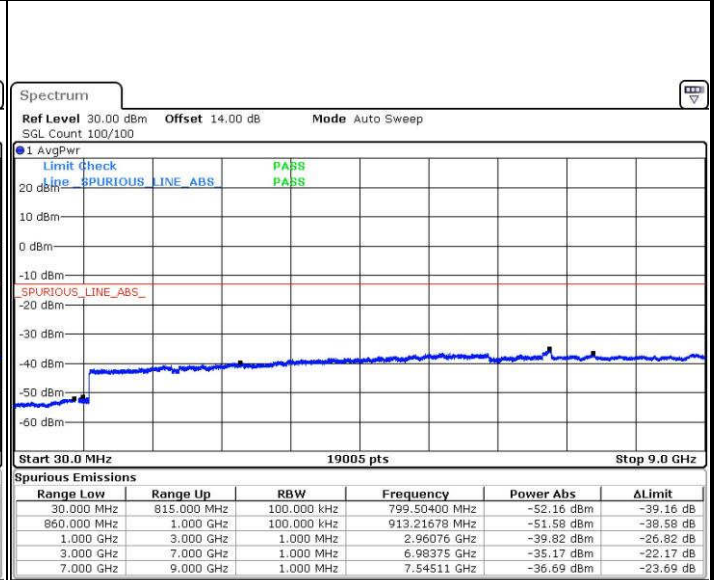

Date: 16 JUN.2017 16:38:14

Date: 16 JUN.2017 16:39:11

Middle Channel / QPSK

Middle Channel / 16QAM

Date: 16 JUN.2017 16:40:09

Date: 16 JUN.2017 16:41:06

LTE Band 26 / 5MHz

Highest Channel / QPSK

Highest Channel / 16QAM

LTE Band 26 / 10MHz

Lowest Channel / QPSK

Lowest Channel / 16QAM

LTE Band 26 / 10MHz

Middle Channel / QPSK

Date: 16 JUN.2017 16:45:52

Middle Channel / 16QAM

Date: 16 JUN.2017 16:46:49

Highest Channel / QPSK

Date: 16 JUN.2017 16:47:46

Highest Channel / 16QAM

Date: 16 JUN.2017 16:48:43

LTE Band 26 / 15MHz

Lowest Channel / QPSK

Lowest Channel / 16QAM

Date: 16 JUN. 2017 16:49:40

Date: 16 JUN. 2017 16:50:37

Middle Channel / QPSK

Middle Channel / 16QAM

Date: 16 JUN. 2017 16:51:34

Date: 16 JUN. 2017 16:52:31

LTE Band 26 / 15MHz

Highest Channel / QPSK