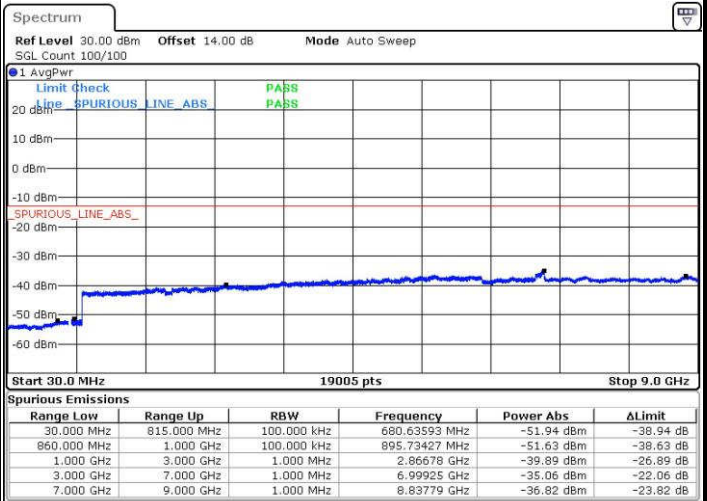

Lowest Channel / QPSK

Lowest Channel / 16QAM

Date: 15 JUN.2017 20:38:54

Date: 15 JUN.2017 20:39:50

LTE Band 25 / 20MHz

Middle Channel / QPSK

Middle Channel / 16QAM

Date: 15 JUN. 2017 20:41:29

Date: 15 JUN. 2017 20:42:25

Highest Channel / QPSK

Highest Channel / 16QAM

Date: 15 JUN. 2017 20:48:43

Date: 15 JUN. 2017 20:49:39

LTE Band 26 / 1.4MHz

Lowest Channel / QPSK

Lowest Channel / 16QAM

Date: 16 JUN. 2017 16:22:20

Date: 16 JUN. 2017 16:23:17

Middle Channel / QPSK

Middle Channel / 16QAM

Date: 16 JUN. 2017 16:24:14

Date: 16 JUN. 2017 16:25:11

LTE Band 26 / 1.4MHz

Highest Channel / QPSK