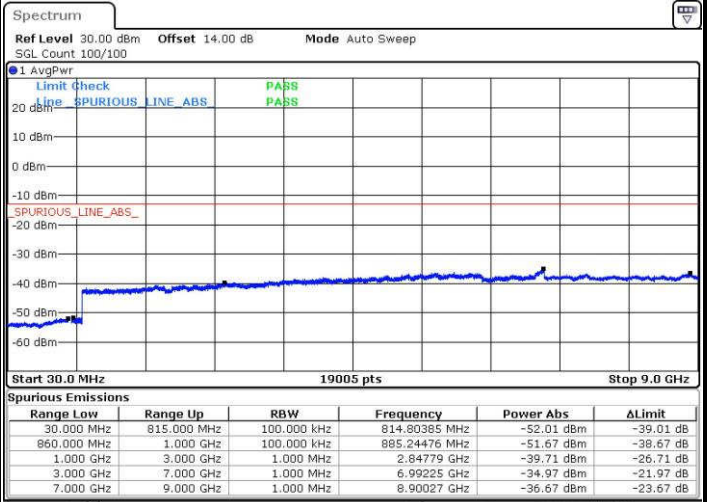

Highest Channel / 16QAM

LTE Band 26 / 3MHz

Lowest Channel / QPSK

Lowest Channel / 16QAM

LTE Band 26 / 3MHz

Middle Channel / QPSK

Middle Channel / 16QAM

Date: 16 JUN. 2017 16:32:57

Date: 16 JUN. 2017 16:33:54

Highest Channel / QPSK

Highest Channel / 16QAM

Date: 16 JUN. 2017 16:34:51

Date: 16 JUN. 2017 16:35:48

LTE Band 26 / 5MHz

Lowest Channel / QPSK

Lowest Channel / 16QAM

Date: 16 JUN.2017 16:38:14

Date: 16 JUN.2017 16:39:11

Middle Channel / QPSK

Middle Channel / 16QAM

Date: 16 JUN.2017 16:40:09

Date: 16 JUN.2017 16:41:06

LTE Band 26 / 5MHz

Highest Channel / QPSK