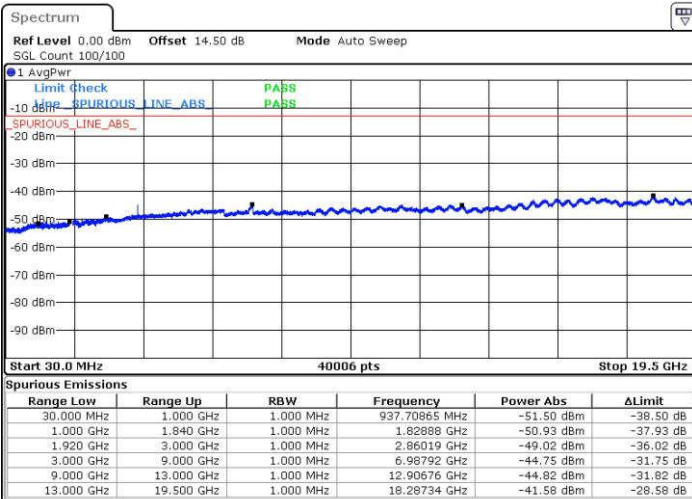

Date: 15 JUN.2017 20:24:50

LTE Band 25 / 15MHz

Lowest Channel / QPSK

Lowest Channel / 16QAM

Date: 15 JUN.2017 20:26:29

Date: 15 JUN.2017 20:27:26

Middle Channel / QPSK

Middle Channel / 16QAM

Date: 15 JUN.2017 20:29:04

Date: 15 JUN.2017 20:30:01

LTE Band 25 / 15MHz

Highest Channel / QPSK

Highest Channel / 16QAM

Date: 15 JUN.2017 20:36:19

Date: 15 JUN.2017 20:37:15

LTE Band 25 / 20MHz