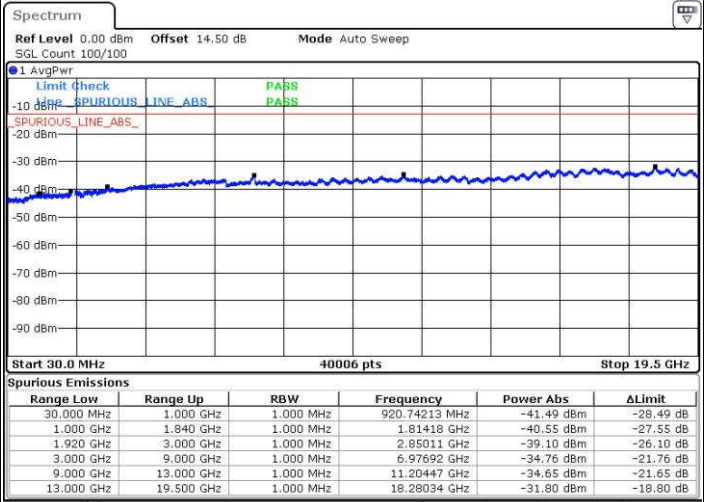

Date: 14.JUN.2017 15:47:14

LTE Band 25 / 1.4MHz

Lowest Channel / QPSK

Lowest Channel / 16QAM

Date: 15 JUN.2017 19:36:50

Date: 15 JUN.2017 19:37:46

Middle Channel / QPSK

Middle Channel / 16QAM

Date: 15 JUN.2017 19:39:24

Date: 15 JUN.2017 19:40:21

LTE Band 25 / 1.4MHz

Highest Channel / QPSK

Date: 15 JUN. 2017 19:46:39

Highest Channel / 16QAM

Date: 15 JUN. 2017 19:47:36

LTE Band 25 / 3MHz

Lowest Channel / QPSK

Date: 15 JUN. 2017 19:49:15

Lowest Channel / 16QAM

Date: 15 JUN. 2017 19:50:11

LTE Band 25 / 3MHz

Middle Channel / QPSK

Middle Channel / 16QAM

Date: 15 JUN.2017 19:51:50