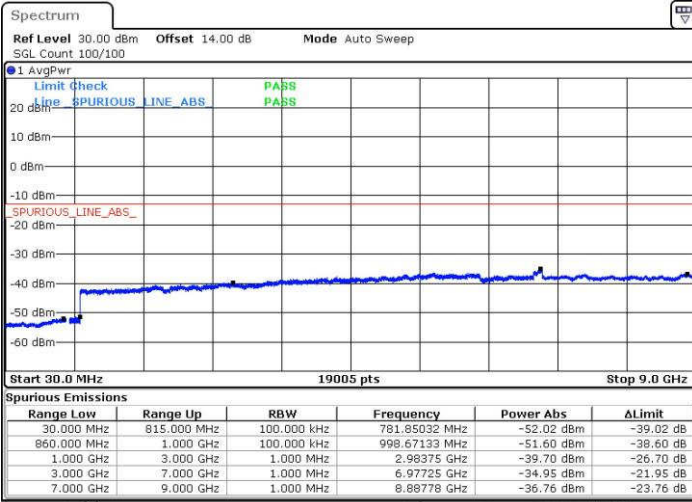

Date: 16 JUN. 2017 16:22:20

Date: 16 JUN. 2017 16:23:17

Middle Channel / QPSK

Middle Channel / 16QAM

Date: 16 JUN. 2017 16:24:14

Date: 16 JUN. 2017 16:25:11

LTE Band 26 / 1.4MHz

Highest Channel / QPSK

Highest Channel / 16QAM

LTE Band 26 / 3MHz

Lowest Channel / QPSK

Lowest Channel / 16QAM

LTE Band 26 / 3MHz

Middle Channel / QPSK

Middle Channel / 16QAM

Date: 16 JUN. 2017 16:32:57

Date: 16 JUN. 2017 16:33:54

Highest Channel / QPSK

Highest Channel / 16QAM

Date: 16 JUN. 2017 16:34:51

Date: 16 JUN. 2017 16:35:48

LTE Band 26 / 5MHz

Lowest Channel / QPSK

Lowest Channel / 16QAM

Date: 16 JUN.2017 16:38:14

Date: 16 JUN.2017 16:39:11

Middle Channel / QPSK

Middle Channel / 16QAM

Date: 16 JUN.2017 16:40:09

Date: 16 JUN.2017 16:41:06

LTE Band 26 / 5MHz

Highest Channel / QPSK