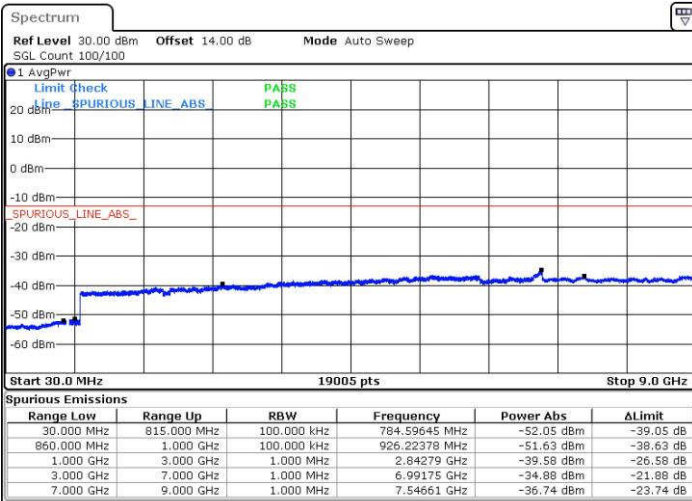

Date: 16 JUN. 2017 16:33:54

Highest Channel / QPSK

Highest Channel / 16QAM

Date: 16 JUN. 2017 16:34:51

Date: 16 JUN. 2017 16:35:48

LTE Band 26 / 5MHz

Lowest Channel / QPSK

Lowest Channel / 16QAM

Date: 16 JUN.2017 16:38:14

Date: 16 JUN.2017 16:39:11

Middle Channel / QPSK

Middle Channel / 16QAM

Date: 16 JUN.2017 16:40:09

Date: 16 JUN.2017 16:41:06

LTE Band 26 / 5MHz

Highest Channel / QPSK