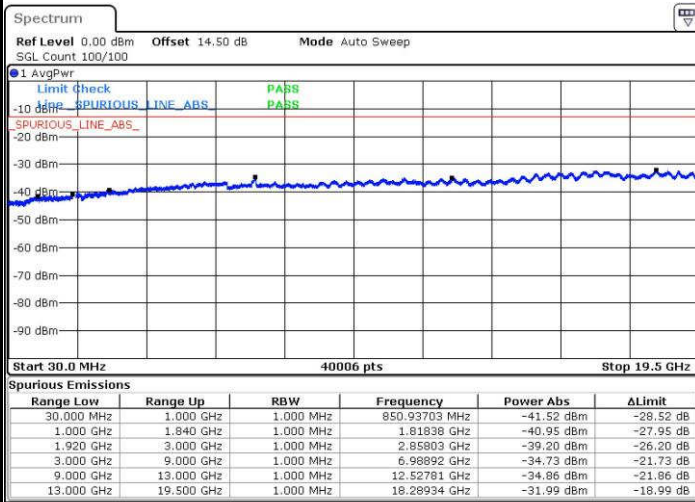

Date: 15 JUN.2017 19:39:24

Date: 15 JUN.2017 19:40:21

LTE Band 25 / 1.4MHz

Highest Channel / QPSK

Date: 15 JUN. 2017 19:46:39

Highest Channel / 16QAM

Date: 15 JUN. 2017 19:47:36

LTE Band 25 / 3MHz

Lowest Channel / QPSK

Date: 15 JUN. 2017 19:49:15

Lowest Channel / 16QAM

Date: 15 JUN. 2017 19:50:11

LTE Band 25 / 3MHz

Middle Channel / QPSK

Middle Channel / 16QAM

Date: 15 JUN.2017 19:51:50