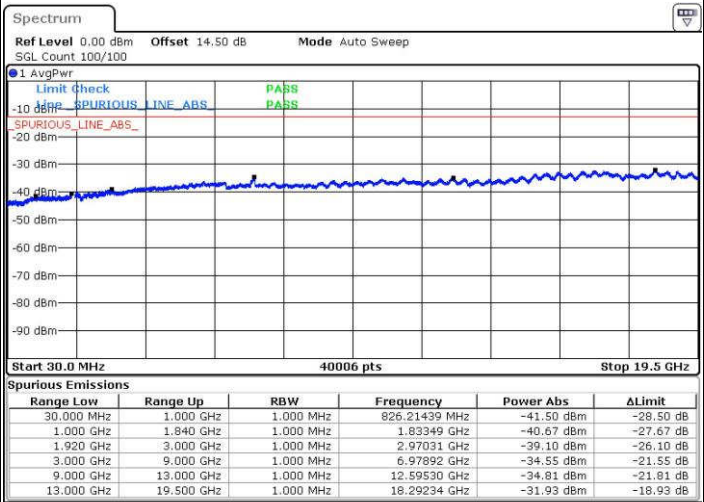

Date: 15 JUN.2017 19:39:24

Date: 15 JUN.2017 19:40:21

LTE Band 25 / 1.4MHz

Highest Channel / QPSK

Date: 15 JUN. 2017 19:46:39

Highest Channel / 16QAM

Date: 15 JUN. 2017 19:47:36

LTE Band 25 / 3MHz

Lowest Channel / QPSK

Date: 15 JUN. 2017 19:49:15

Lowest Channel / 16QAM

Date: 15 JUN. 2017 19:50:11

LTE Band 25 / 3MHz

Middle Channel / QPSK

Middle Channel / 16QAM

Date: 15 JUN.2017 19:51:50