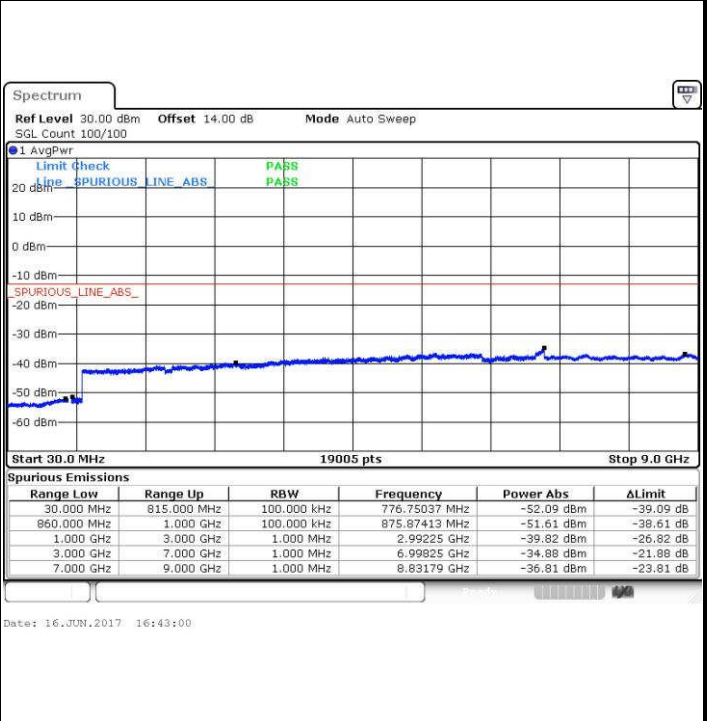

Date: 16 JUN. 2017 16:33:54

Highest Channel / QPSK

Highest Channel / 16QAM

Date: 16 JUN. 2017 16:34:51

Date: 16 JUN. 2017 16:35:48

LTE Band 26 / 5MHz

Lowest Channel / QPSK

Lowest Channel / 16QAM

Date: 16 JUN.2017 16:38:14

Date: 16 JUN.2017 16:39:11

Middle Channel / QPSK

Middle Channel / 16QAM

Date: 16 JUN.2017 16:40:09

Date: 16 JUN.2017 16:41:06

LTE Band 26 / 5MHz

Highest Channel / QPSK

Highest Channel / 16QAM

LTE Band 26 / 10MHz

Lowest Channel / QPSK

Lowest Channel / 16QAM

LTE Band 26 / 10MHz

Middle Channel / QPSK

Date: 16 JUN.2017 16:45:52

Middle Channel / 16QAM

Date: 16 JUN.2017 16:46:49

Highest Channel / QPSK

Date: 16 JUN.2017 16:47:46

Highest Channel / 16QAM

Date: 16 JUN.2017 16:48:43

LTE Band 26 / 15MHz

Lowest Channel / QPSK

Lowest Channel / 16QAM