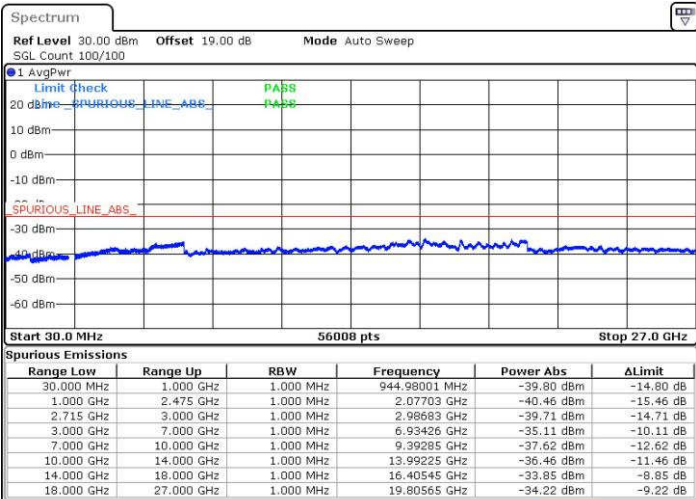

Date: 16 JUN. 2017 16:49:40

Date: 16 JUN. 2017 16:50:37

Middle Channel / QPSK

Middle Channel / 16QAM

Date: 16 JUN. 2017 16:51:34

Date: 16 JUN. 2017 16:52:31

LTE Band 26 / 15MHz

Highest Channel / QPSK

Highest Channel / 16QAM

LTE Band 26 / 15MHz

Channel 26765 / QPSK

Channel 26765 / 16QAM

LTE Band 41 / 5MHz

Lowest Channel / QPSK

Lowest Channel / 16QAM

Date: 19 JUN 2017 16:02:43

Date: 19 JUN 2017 16:03:37

Middle Channel / QPSK

Middle Channel / 16QAM

Date: 19 JUN 2017 16:04:30

Date: 19 JUN 2017 16:05:24

LTE Band 41 / 5MHz

Highest Channel / QPSK

Date: 19 JUN 2017 16:10:52