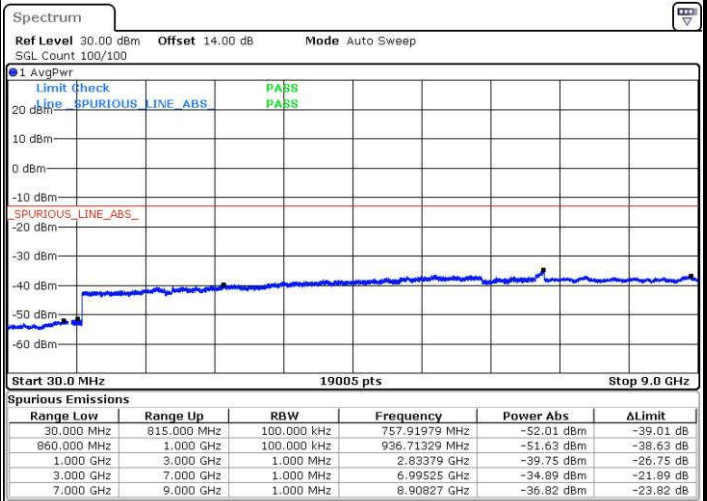

Date: 16 JUN. 2017 16:22:20

Date: 16 JUN. 2017 16:23:17

Middle Channel / QPSK

Middle Channel / 16QAM

Date: 16 JUN. 2017 16:24:14

Date: 16 JUN. 2017 16:25:11

LTE Band 26 / 1.4MHz

Highest Channel / QPSK

Highest Channel / 16QAM

LTE Band 26 / 3MHz

Lowest Channel / QPSK

Lowest Channel / 16QAM

LTE Band 26 / 3MHz

Middle Channel / QPSK

Middle Channel / 16QAM

Date: 16 JUN. 2017 16:32:57

Date: 16 JUN. 2017 16:33:54

Highest Channel / QPSK

Highest Channel / 16QAM

Date: 16 JUN. 2017 16:34:51

Date: 16 JUN. 2017 16:35:48

LTE Band 26 / 5MHz

Lowest Channel / QPSK

Lowest Channel / 16QAM