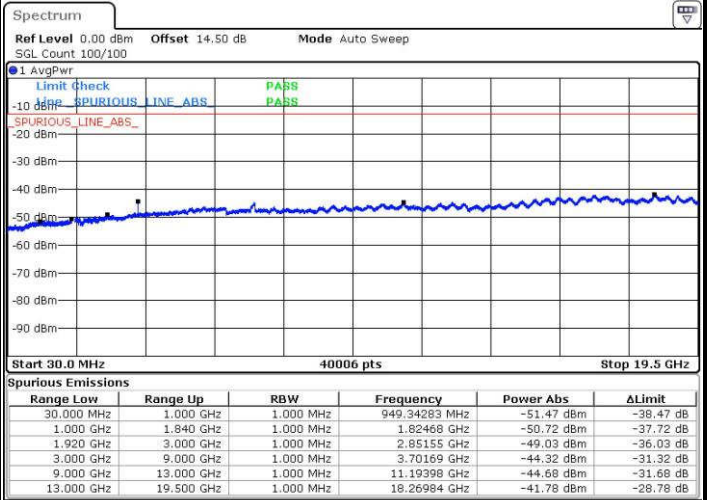

Date: 15 JUN. 2017 20:11:29

Highest Channel / 16QAM

Date: 15 JUN. 2017 20:12:25

LTE Band 25 / 10MHz

Lowest Channel / QPSK

Date: 15 JUN. 2017 20:14:04

Lowest Channel / 16QAM

Date: 15 JUN. 2017 20:15:01

LTE Band 25 / 10MHz

Middle Channel / QPSK

Middle Channel / 16QAM

Date: 15 JUN.2017 20:16:39

Date: 15 JUN.2017 20:17:36

Highest Channel / QPSK

Highest Channel / 16QAM

Date: 15 JUN.2017 20:23:54

Date: 15 JUN.2017 20:24:50

LTE Band 25 / 15MHz

Lowest Channel / QPSK

Lowest Channel / 16QAM

Date: 15 JUN.2017 20:26:29

Date: 15 JUN.2017 20:27:26

Middle Channel / QPSK

Middle Channel / 16QAM

Date: 15 JUN.2017 20:29:04

Date: 15 JUN.2017 20:30:01

LTE Band 25 / 15MHz

Highest Channel / QPSK

Highest Channel / 16QAM

Date: 15 JUN.2017 20:36:19

Date: 15 JUN.2017 20:37:15

LTE Band 25 / 20MHz