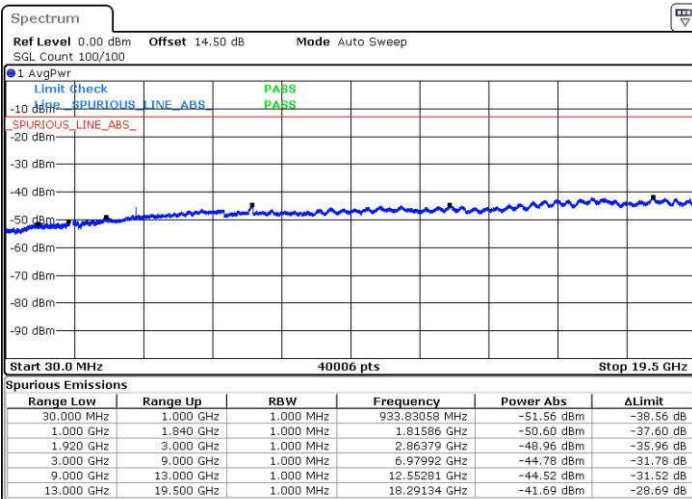

Date: 15 JUN.2017 20:29:04

Date: 15 JUN.2017 20:30:01

LTE Band 25 / 15MHz

Highest Channel / QPSK

Highest Channel / 16QAM

Date: 15 JUN.2017 20:36:19

Date: 15 JUN.2017 20:37:15

LTE Band 25 / 20MHz

Lowest Channel / QPSK

Lowest Channel / 16QAM

Date: 15 JUN.2017 20:38:54

Date: 15 JUN.2017 20:39:50

LTE Band 25 / 20MHz

Middle Channel / QPSK

Middle Channel / 16QAM

Date: 15 JUN. 2017 20:41:29