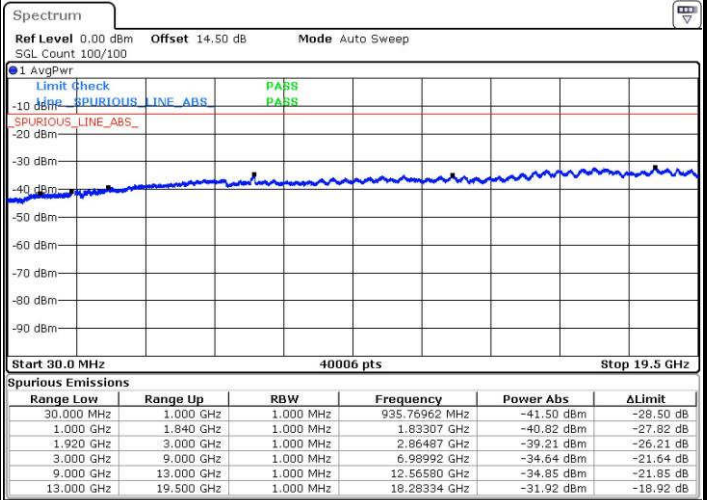

Date: 15 JUN.2017 19:39:24

Date: 15 JUN.2017 19:40:21

LTE Band 25 / 1.4MHz

Highest Channel / QPSK

Date: 15 JUN. 2017 19:46:39

Highest Channel / 16QAM

Date: 15 JUN. 2017 19:47:36

LTE Band 25 / 3MHz

Lowest Channel / QPSK

Date: 15 JUN. 2017 19:49:15

Lowest Channel / 16QAM

Date: 15 JUN. 2017 19:50:11

LTE Band 25 / 3MHz

Middle Channel / QPSK

Middle Channel / 16QAM

Date: 15 JUN.2017 19:51:50

Date: 15 JUN.2017 19:52:46

Highest Channel / QPSK

Highest Channel / 16QAM

Date: 15 JUN.2017 19:59:05

Date: 15 JUN.2017 20:00:01

LTE Band 25 / 5MHz

Lowest Channel / QPSK

Lowest Channel / 16QAM