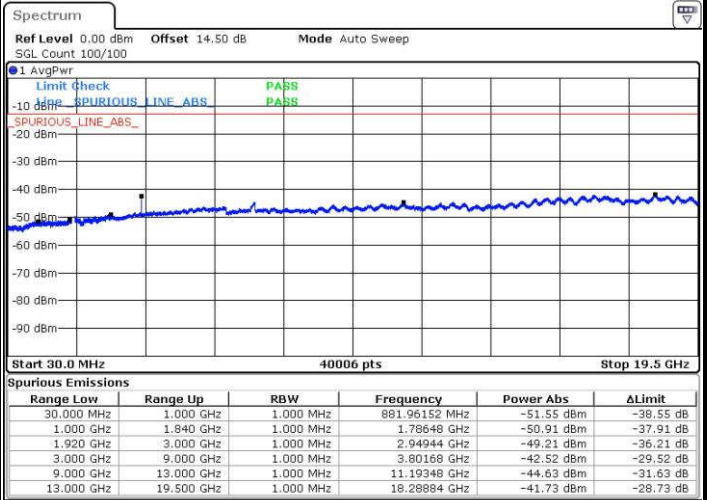

Date: 15 JUN.2017 20:24:50

LTE Band 25 / 15MHz

Lowest Channel / QPSK

Lowest Channel / 16QAM

Date: 15 JUN.2017 20:26:29

Date: 15 JUN.2017 20:27:26

Middle Channel / QPSK

Middle Channel / 16QAM

Date: 15 JUN.2017 20:29:04

Date: 15 JUN.2017 20:30:01

LTE Band 25 / 15MHz

Highest Channel / QPSK

Highest Channel / 16QAM

Date: 15 JUN.2017 20:36:19

Date: 15 JUN.2017 20:37:15

LTE Band 25 / 20MHz

Lowest Channel / QPSK

Lowest Channel / 16QAM

Date: 15 JUN.2017 20:38:54

Date: 15 JUN.2017 20:39:50

LTE Band 25 / 20MHz

Middle Channel / QPSK

Middle Channel / 16QAM

Date: 15 JUN. 2017 20:41:29

Date: 15 JUN. 2017 20:42:25

Highest Channel / QPSK

Highest Channel / 16QAM

Date: 15 JUN. 2017 20:48:43

Date: 15 JUN. 2017 20:49:39

LTE Band 26 / 1.4MHz

Lowest Channel / QPSK

Lowest Channel / 16QAM