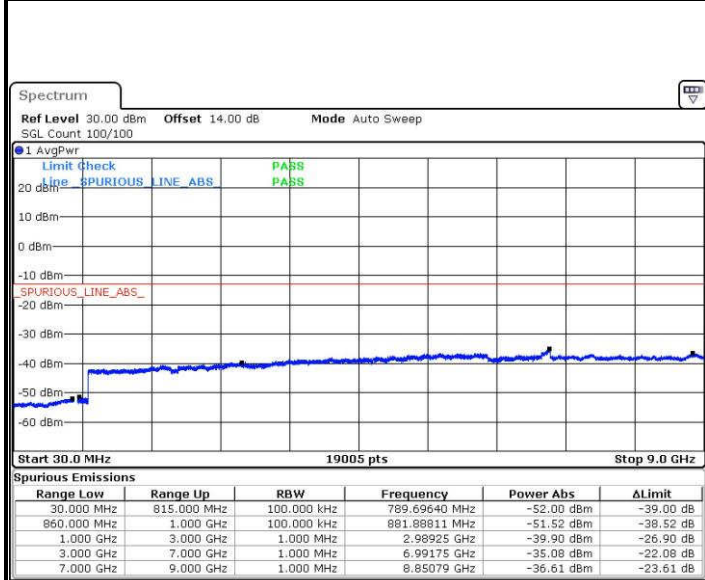

Date: 16 JUN.2017 16:38:14

Date: 16 JUN.2017 16:39:11

Middle Channel / QPSK

Middle Channel / 16QAM

Date: 16 JUN.2017 16:40:09

Date: 16 JUN.2017 16:41:06

LTE Band 26 / 5MHz

Highest Channel / QPSK

Highest Channel / 16QAM

LTE Band 26 / 10MHz

Lowest Channel / QPSK

Lowest Channel / 16QAM

LTE Band 26 / 10MHz

Middle Channel / QPSK

Date: 16 JUN.2017 16:45:52

Middle Channel / 16QAM

Date: 16 JUN.2017 16:46:49

Highest Channel / QPSK

Date: 16 JUN.2017 16:47:46

Highest Channel / 16QAM

Date: 16 JUN.2017 16:48:43

LTE Band 26 / 15MHz

Lowest Channel / QPSK

Lowest Channel / 16QAM

Date: 16 JUN. 2017 16:49:40

Date: 16 JUN. 2017 16:50:37

Middle Channel / QPSK

Middle Channel / 16QAM

Date: 16 JUN. 2017 16:51:34

Date: 16 JUN. 2017 16:52:31

LTE Band 26 / 15MHz

Highest Channel / QPSK