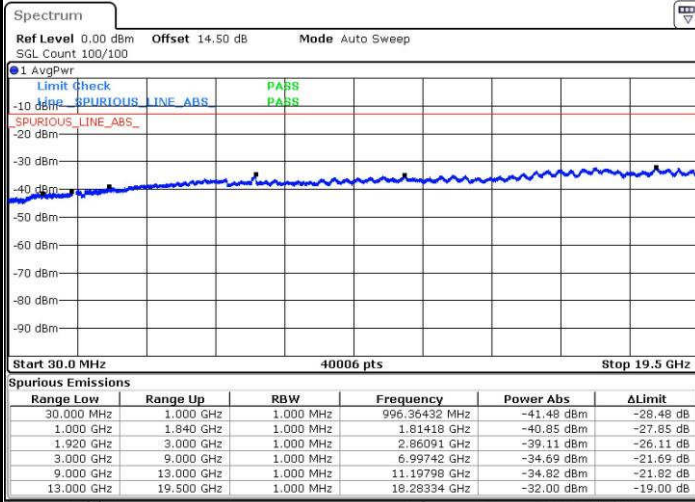

LTE Band 17 / 10MHz

Middle Channel / QPSK

Date: 14.JUN.2017 15:39:01

Middle Channel / 16QAM

Date: 14.JUN.2017 15:39:58

Highest Channel / QPSK

Date: 14.JUN.2017 15:46:17

Highest Channel / 16QAM

Date: 14.JUN.2017 15:47:14

LTE Band 25 / 1.4MHz

Lowest Channel / QPSK

Lowest Channel / 16QAM

Date: 15 JUN.2017 19:36:50

Date: 15 JUN.2017 19:37:46

Middle Channel / QPSK

Middle Channel / 16QAM

Date: 15 JUN.2017 19:39:24

Date: 15 JUN.2017 19:40:21

LTE Band 25 / 1.4MHz

Highest Channel / QPSK

Date: 15 JUN. 2017 19:46:39

Highest Channel / 16QAM

Date: 15 JUN. 2017 19:47:36

LTE Band 25 / 3MHz