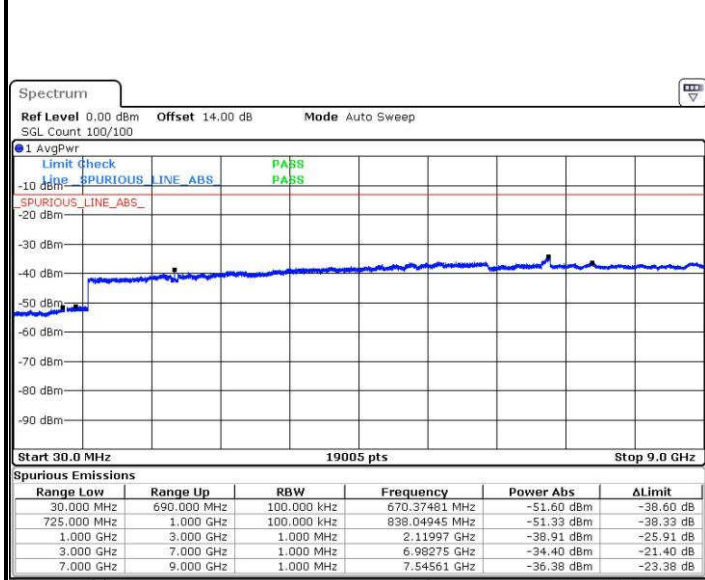

LTE Band 17 / 10MHz

Middle Channel / QPSK

Date: 14.JUN.2017 15:39:01

Middle Channel / 16QAM

Date: 14.JUN.2017 15:39:58

Highest Channel / QPSK

Date: 14.JUN.2017 15:46:17

Highest Channel / 16QAM

Date: 14.JUN.2017 15:47:14

LTE Band 25 / 1.4MHz

Lowest Channel / QPSK

Lowest Channel / 16QAM

Date: 15 JUN.2017 19:36:50

Date: 15 JUN.2017 19:37:46

Middle Channel / QPSK

Middle Channel / 16QAM

Date: 15 JUN.2017 19:39:24

Date: 15 JUN.2017 19:40:21

LTE Band 25 / 1.4MHz

Highest Channel / QPSK

Date: 15 JUN. 2017 19:46:39

Highest Channel / 16QAM

Date: 15 JUN. 2017 19:47:36

LTE Band 25 / 3MHz