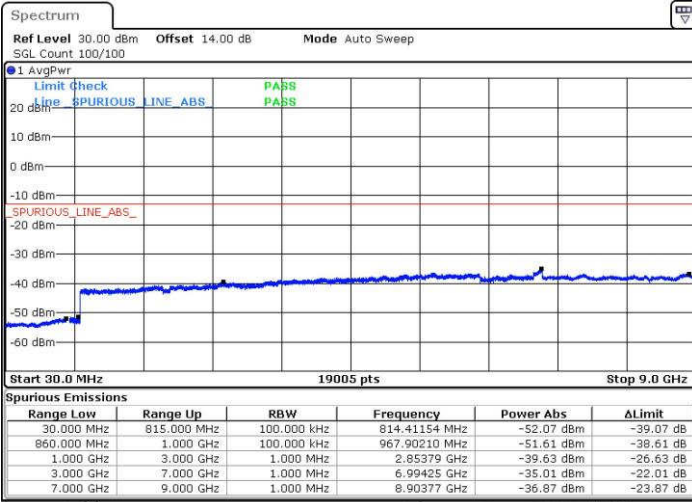

Highest Channel / 16QAM

LTE Band 26 / 3MHz

Lowest Channel / QPSK

Lowest Channel / 16QAM

LTE Band 26 / 3MHz

Middle Channel / QPSK

Middle Channel / 16QAM

Date: 16 JUN. 2017 16:32:57

Date: 16 JUN. 2017 16:33:54

Highest Channel / QPSK

Highest Channel / 16QAM

Date: 16 JUN. 2017 16:34:51

Date: 16 JUN. 2017 16:35:48

LTE Band 26 / 5MHz

Lowest Channel / QPSK

Lowest Channel / 16QAM

Date: 16 JUN.2017 16:38:14

Date: 16 JUN.2017 16:39:11

Middle Channel / QPSK

Middle Channel / 16QAM

Date: 16 JUN.2017 16:40:09

Date: 16 JUN.2017 16:41:06

LTE Band 26 / 5MHz

Highest Channel / QPSK