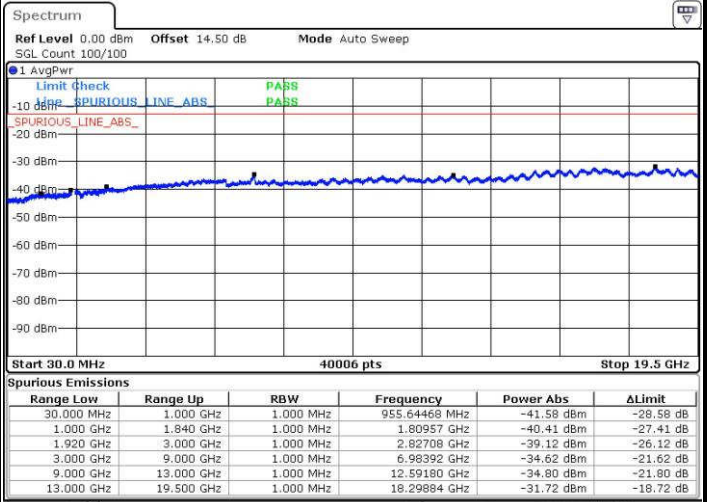

LTE Band 17 / 10MHz

Middle Channel / QPSK

Date: 14.JUN.2017 15:39:01

Middle Channel / 16QAM

Date: 14.JUN.2017 15:39:58

Highest Channel / QPSK

Date: 14.JUN.2017 15:46:17

Highest Channel / 16QAM

Date: 14.JUN.2017 15:47:14

LTE Band 25 / 1.4MHz

Lowest Channel / QPSK

Lowest Channel / 16QAM

Date: 15 JUN.2017 19:36:50

Date: 15 JUN.2017 19:37:46

Middle Channel / QPSK

Middle Channel / 16QAM

Date: 15 JUN.2017 19:39:24

Date: 15 JUN.2017 19:40:21

LTE Band 25 / 1.4MHz

Highest Channel / QPSK

Date: 15 JUN. 2017 19:46:39

Highest Channel / 16QAM

Date: 15 JUN. 2017 19:47:36

LTE Band 25 / 3MHz