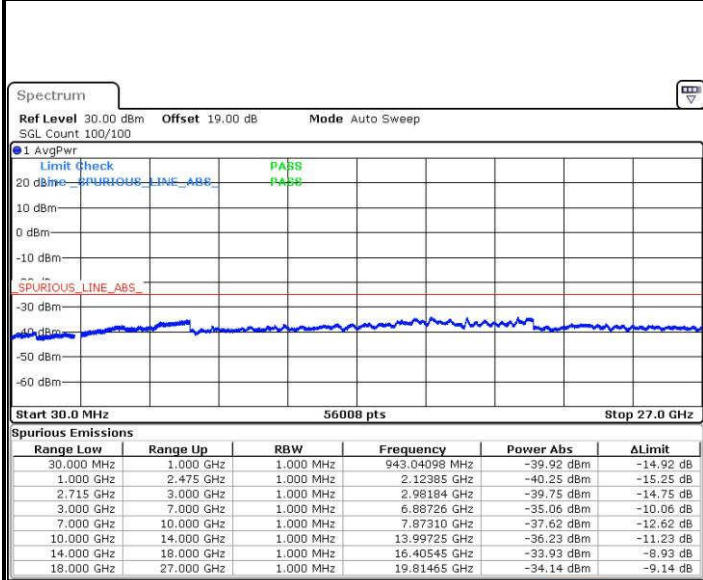

Highest Channel / 16QAM

LTE Band 26 / 15MHz

Channel 26765 / QPSK

Channel 26765 / 16QAM

LTE Band 41 / 5MHz

Lowest Channel / QPSK

Lowest Channel / 16QAM

Date: 19 JUN 2017 16:02:43

Date: 19 JUN 2017 16:03:37

Middle Channel / QPSK

Middle Channel / 16QAM

Date: 19 JUN 2017 16:04:30

Date: 19 JUN 2017 16:05:24

LTE Band 41 / 5MHz

Highest Channel / QPSK

Date: 19 JUN 2017 16:10:52

Highest Channel / 16QAM

Date: 19 JUN 2017 16:11:45

LTE Band 41 / 10MHz

Lowest Channel / QPSK

Date: 19 JUN 2017 16:17:14

Lowest Channel / 16QAM

Date: 19 JUN 2017 16:18:07

LTE Band 41 / 10MHz