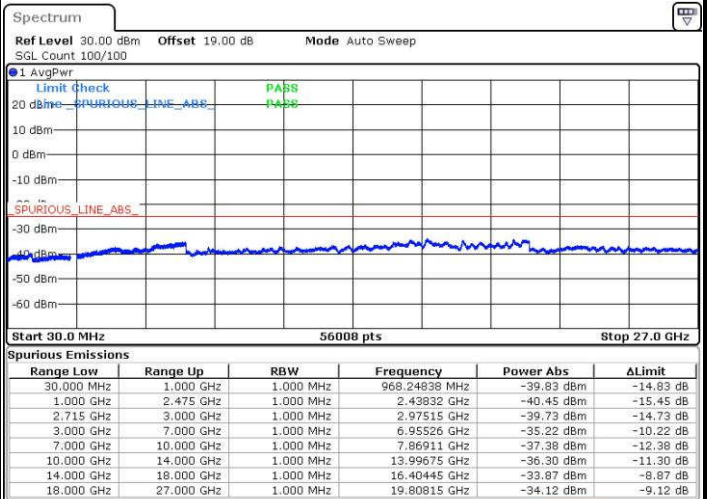

Highest Channel / 16QAM

Date: 19 JUN 2017 16:11:45

LTE Band 41 / 10MHz

Lowest Channel / QPSK

Date: 19 JUN 2017 16:17:14

Lowest Channel / 16QAM

Date: 19 JUN 2017 16:18:07

LTE Band 41 / 10MHz

Middle Channel / QPSK

Middle Channel / 16QAM

Date: 19 JUN 2017 16:19:01

Date: 19 JUN 2017 16:19:55

Highest Channel / QPSK

Highest Channel / 16QAM

Date: 19 JUN 2017 16:25:22

Date: 19 JUN 2017 16:26:16