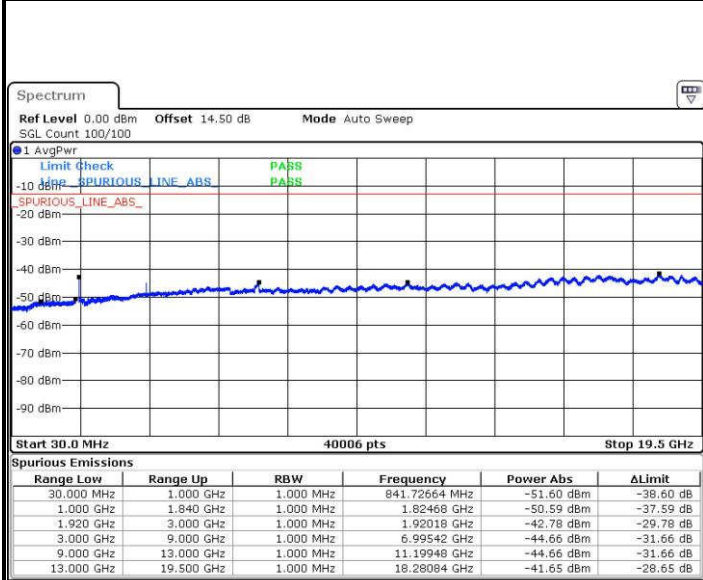

Date: 15 JUN.2017 19:52:46

Highest Channel / QPSK

Highest Channel / 16QAM

Date: 15 JUN.2017 19:59:05

Date: 15 JUN.2017 20:00:01

LTE Band 25 / 5MHz

Lowest Channel / QPSK

Lowest Channel / 16QAM

Date: 15 JUN.2017 20:01:40

Date: 15 JUN.2017 20:02:36

Middle Channel / QPSK

Middle Channel / 16QAM

Date: 15 JUN.2017 20:04:15

Date: 15 JUN.2017 20:05:11

LTE Band 25 / 5MHz

Highest Channel / QPSK

Date: 15 JUN. 2017 20:11:29

Highest Channel / 16QAM

Date: 15 JUN. 2017 20:12:25

LTE Band 25 / 10MHz

Lowest Channel / QPSK

Date: 15 JUN. 2017 20:14:04

Lowest Channel / 16QAM

Date: 15 JUN. 2017 20:15:01