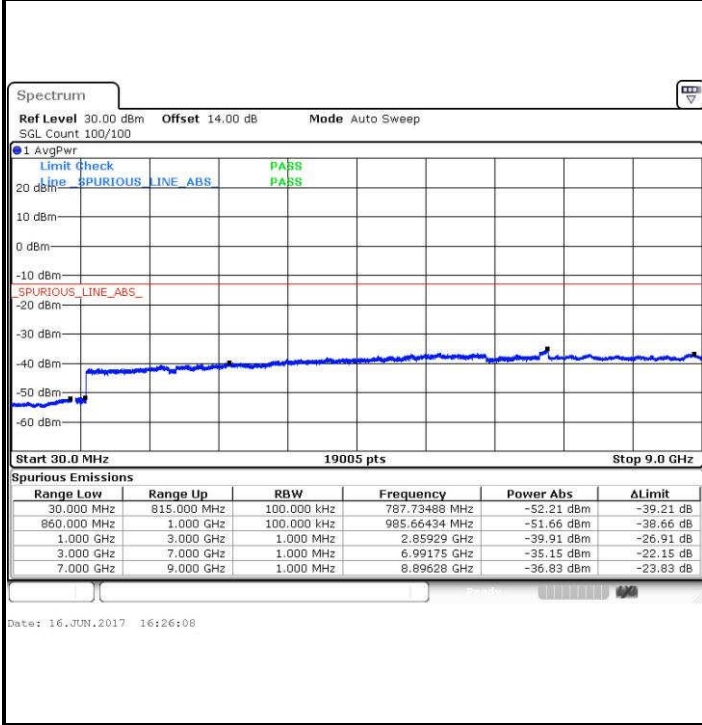

Date: 15 JUN. 2017 20:42:25

Highest Channel / QPSK

Highest Channel / 16QAM

Date: 15 JUN. 2017 20:48:43

Date: 15 JUN. 2017 20:49:39

LTE Band 26 / 1.4MHz

Lowest Channel / QPSK

Lowest Channel / 16QAM

Date: 16 JUN. 2017 16:22:20

Date: 16 JUN. 2017 16:23:17

Middle Channel / QPSK

Middle Channel / 16QAM

Date: 16 JUN. 2017 16:24:14

Date: 16 JUN. 2017 16:25:11

LTE Band 26 / 1.4MHz

Highest Channel / QPSK

Highest Channel / 16QAM

LTE Band 26 / 3MHz

Lowest Channel / QPSK

Lowest Channel / 16QAM

LTE Band 26 / 3MHz

Middle Channel / QPSK

Middle Channel / 16QAM

Date: 16 JUN. 2017 16:32:57

Date: 16 JUN. 2017 16:33:54

Highest Channel / QPSK

Highest Channel / 16QAM

Date: 16 JUN. 2017 16:34:51

Date: 16 JUN. 2017 16:35:48

LTE Band 26 / 5MHz

Lowest Channel / QPSK

Lowest Channel / 16QAM