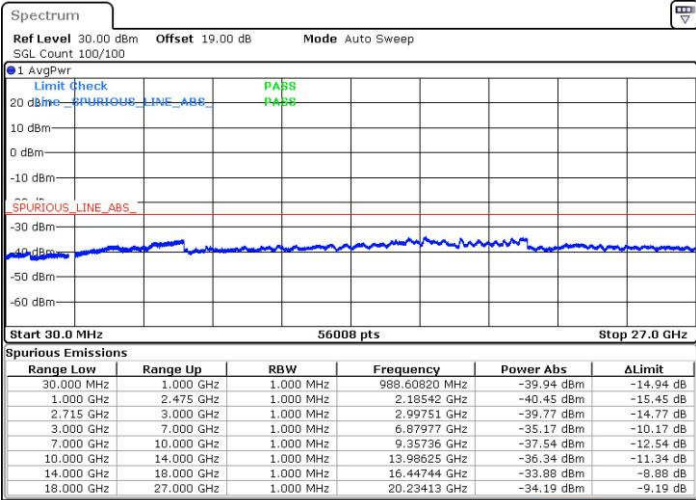

Date: 19 JUN 2017 16:03:37

Middle Channel / QPSK

Middle Channel / 16QAM

Date: 19 JUN 2017 16:04:30

Date: 19 JUN 2017 16:05:24

LTE Band 41 / 5MHz

Highest Channel / QPSK

Date: 19 JUN 2017 16:10:52

Highest Channel / 16QAM

Date: 19 JUN 2017 16:11:45

LTE Band 41 / 10MHz

Lowest Channel / QPSK

Date: 19 JUN 2017 16:17:14

Lowest Channel / 16QAM

Date: 19 JUN 2017 16:18:07

LTE Band 41 / 10MHz

Middle Channel / QPSK

Middle Channel / 16QAM

Date: 19 JUN 2017 16:19:01

Date: 19 JUN 2017 16:19:55

Highest Channel / QPSK

Highest Channel / 16QAM

Date: 19 JUN 2017 16:25:22

Date: 19 JUN 2017 16:26:16