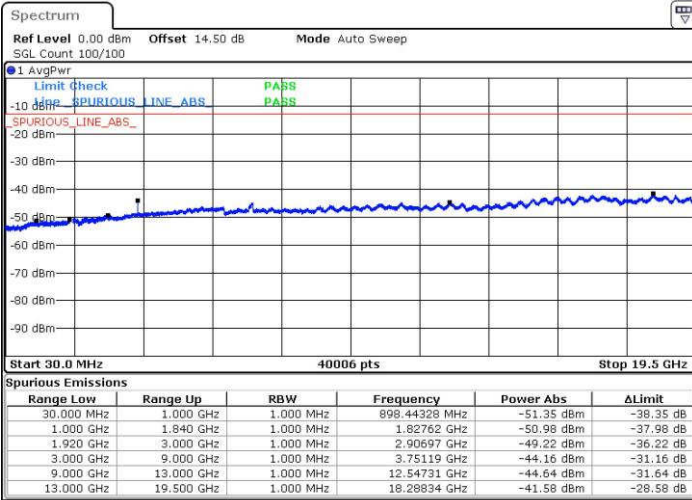

Date: 15 JUN.2017 20:01:40

Date: 15 JUN.2017 20:02:36

Middle Channel / QPSK

Middle Channel / 16QAM

Date: 15 JUN.2017 20:04:15

Date: 15 JUN.2017 20:05:11

LTE Band 25 / 5MHz

Highest Channel / QPSK

Date: 15 JUN. 2017 20:11:29

Highest Channel / 16QAM

Date: 15 JUN. 2017 20:12:25

LTE Band 25 / 10MHz

Lowest Channel / QPSK

Date: 15 JUN. 2017 20:14:04

Lowest Channel / 16QAM

Date: 15 JUN. 2017 20:15:01

LTE Band 25 / 10MHz

Middle Channel / QPSK

Middle Channel / 16QAM

Date: 15 JUN.2017 20:16:39

Date: 15 JUN.2017 20:17:36

Highest Channel / QPSK

Highest Channel / 16QAM

Date: 15 JUN.2017 20:23:54