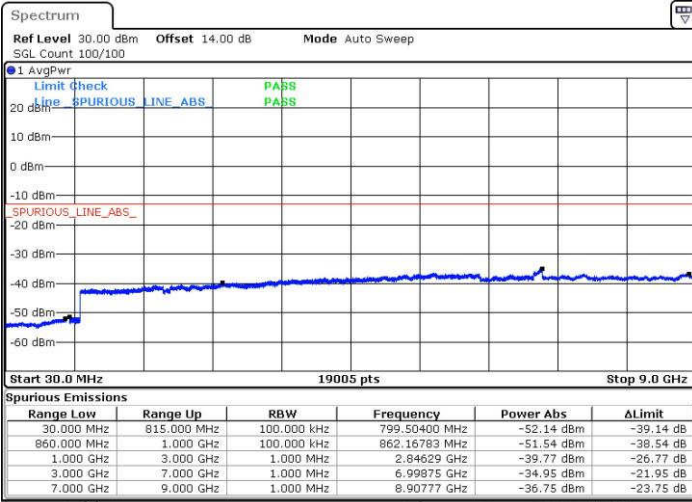

Lowest Channel / QPSK

Lowest Channel / 16QAM

Date: 15 JUN.2017 20:38:54

Date: 15 JUN.2017 20:39:50

LTE Band 25 / 20MHz

Middle Channel / QPSK

Middle Channel / 16QAM

Date: 15 JUN. 2017 20:41:29

Date: 15 JUN. 2017 20:42:25

Highest Channel / QPSK

Highest Channel / 16QAM

Date: 15 JUN. 2017 20:48:43

Date: 15 JUN. 2017 20:49:39

LTE Band 26 / 1.4MHz

Lowest Channel / QPSK

Lowest Channel / 16QAM

Date: 16 JUN. 2017 16:22:20

Date: 16 JUN. 2017 16:23:17

Middle Channel / QPSK

Middle Channel / 16QAM

Date: 16 JUN. 2017 16:24:14

Date: 16 JUN. 2017 16:25:11

LTE Band 26 / 1.4MHz

Highest Channel / QPSK