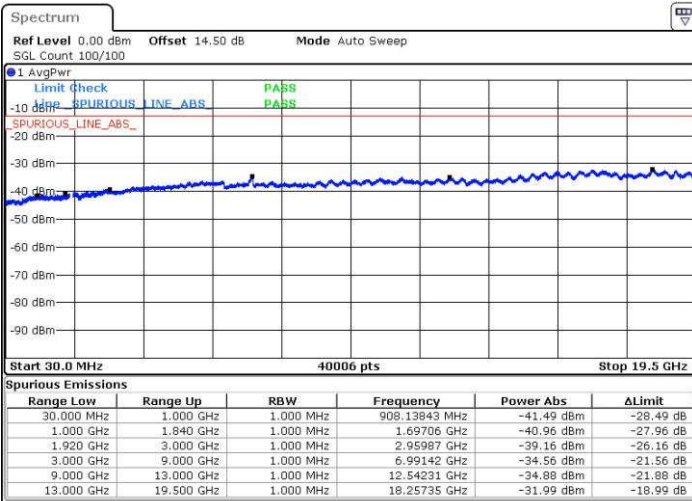

LTE Band 17 / 10MHz

Middle Channel / QPSK

Date: 14.JUN.2017 15:39:01

Middle Channel / 16QAM

Date: 14.JUN.2017 15:39:58

Highest Channel / QPSK

Date: 14.JUN.2017 15:46:17

Highest Channel / 16QAM

Date: 14.JUN.2017 15:47:14

LTE Band 25 / 1.4MHz

Lowest Channel / QPSK

Lowest Channel / 16QAM

Date: 15 JUN.2017 19:36:50

Date: 15 JUN.2017 19:37:46

Middle Channel / QPSK

Middle Channel / 16QAM

Date: 15 JUN.2017 19:39:24

Date: 15 JUN.2017 19:40:21

LTE Band 25 / 1.4MHz

Highest Channel / QPSK

Date: 15 JUN. 2017 19:46:39

Highest Channel / 16QAM

Date: 15 JUN. 2017 19:47:36

LTE Band 25 / 3MHz