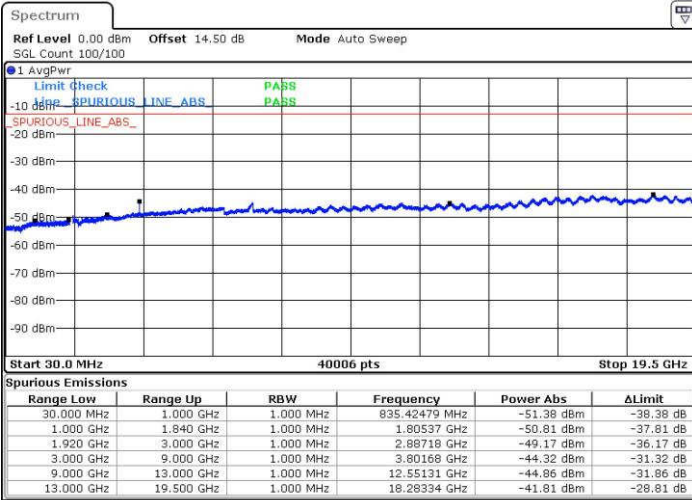

Date: 15 JUN.2017 20:29:04

Date: 15 JUN.2017 20:30:01

LTE Band 25 / 15MHz

Highest Channel / QPSK

Highest Channel / 16QAM

Date: 15 JUN.2017 20:36:19

Date: 15 JUN.2017 20:37:15

LTE Band 25 / 20MHz

Lowest Channel / QPSK

Lowest Channel / 16QAM

Date: 15 JUN.2017 20:38:54

Date: 15 JUN.2017 20:39:50

LTE Band 25 / 20MHz

Middle Channel / QPSK

Middle Channel / 16QAM

Date: 15 JUN. 2017 20:41:29