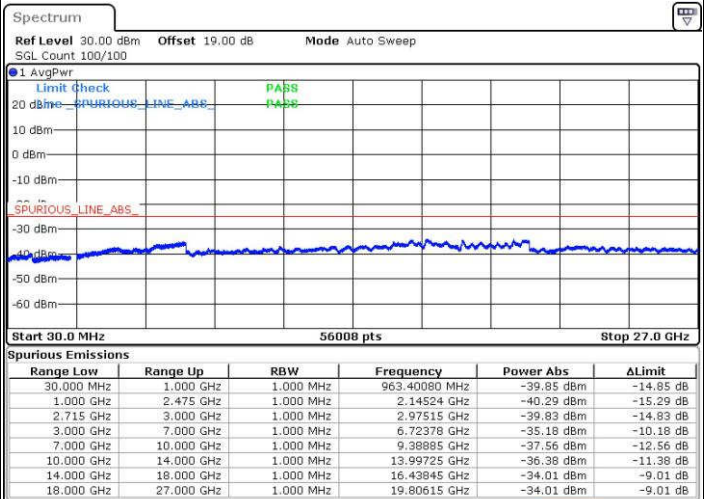

Date: 16 JUN. 2017 16:49:40

Date: 16 JUN. 2017 16:50:37

Middle Channel / QPSK

Middle Channel / 16QAM

Date: 16 JUN. 2017 16:51:34

Date: 16 JUN. 2017 16:52:31

LTE Band 26 / 15MHz

Highest Channel / QPSK

Highest Channel / 16QAM

LTE Band 26 / 15MHz

Channel 26765 / QPSK

Channel 26765 / 16QAM

LTE Band 41 / 5MHz

Lowest Channel / QPSK

Lowest Channel / 16QAM

Date: 19 JUN 2017 16:02:43

Date: 19 JUN 2017 16:03:37

Middle Channel / QPSK

Middle Channel / 16QAM

Date: 19 JUN 2017 16:04:30

Date: 19 JUN 2017 16:05:24

LTE Band 41 / 5MHz

Highest Channel / QPSK

Date: 19 JUN 2017 16:10:52