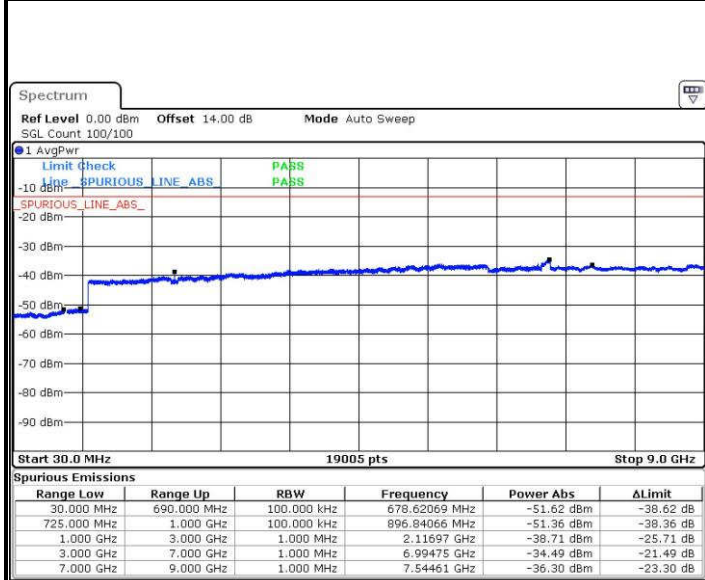

LTE Band 17 / 10MHz

Middle Channel / QPSK

Date: 14.JUN.2017 15:39:01

Middle Channel / 16QAM

Date: 14.JUN.2017 15:39:58

Highest Channel / QPSK

Date: 14.JUN.2017 15:46:17

Highest Channel / 16QAM

Date: 14.JUN.2017 15:47:14

LTE Band 25 / 1.4MHz

Lowest Channel / QPSK

Lowest Channel / 16QAM

Date: 15 JUN.2017 19:36:50

Date: 15 JUN.2017 19:37:46

Middle Channel / QPSK

Middle Channel / 16QAM

Date: 15 JUN.2017 19:39:24

Date: 15 JUN.2017 19:40:21

LTE Band 25 / 1.4MHz

Highest Channel / QPSK

Date: 15 JUN. 2017 19:46:39

Highest Channel / 16QAM

Date: 15 JUN. 2017 19:47:36

LTE Band 25 / 3MHz