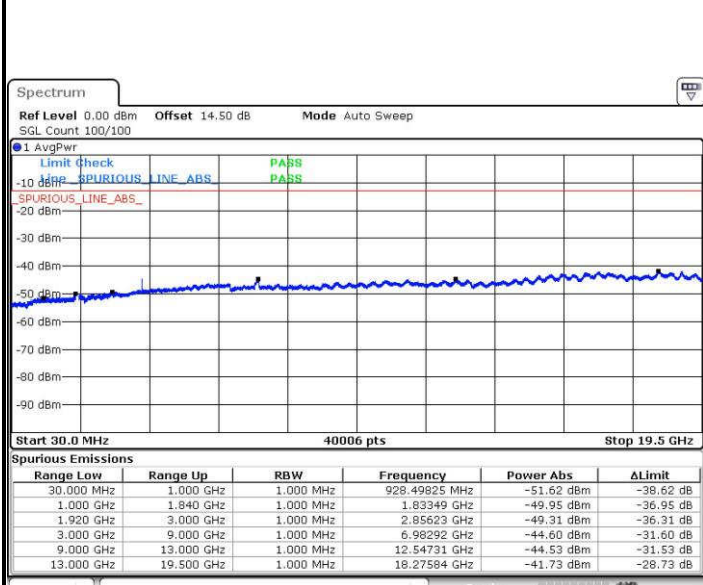

Date: 15 JUN.2017 20:01:40

Date: 15 JUN.2017 20:02:36

Middle Channel / QPSK

Middle Channel / 16QAM

Date: 15 JUN.2017 20:04:15

Date: 15 JUN.2017 20:05:11

LTE Band 25 / 5MHz

Highest Channel / QPSK

Date: 15 JUN. 2017 20:11:29

Highest Channel / 16QAM

Date: 15 JUN. 2017 20:12:25

LTE Band 25 / 10MHz

Lowest Channel / QPSK

Date: 15 JUN. 2017 20:14:04

Lowest Channel / 16QAM

Date: 15 JUN. 2017 20:15:01

LTE Band 25 / 10MHz

Middle Channel / QPSK

Middle Channel / 16QAM

Date: 15 JUN.2017 20:16:39

Date: 15 JUN.2017 20:17:36

Highest Channel / QPSK

Highest Channel / 16QAM

Date: 15 JUN.2017 20:23:54