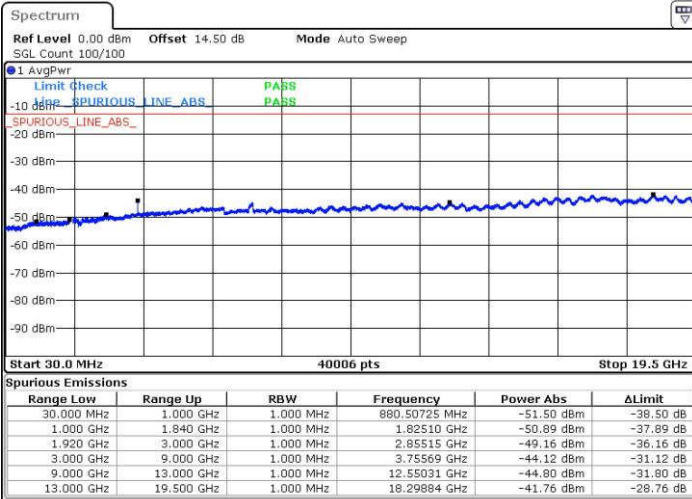

Date: 15 JUN.2017 19:52:46

Highest Channel / QPSK

Highest Channel / 16QAM

Date: 15 JUN.2017 19:59:05

Date: 15 JUN.2017 20:00:01

LTE Band 25 / 5MHz

Lowest Channel / QPSK

Lowest Channel / 16QAM

Date: 15 JUN.2017 20:01:40

Date: 15 JUN.2017 20:02:36

Middle Channel / QPSK

Middle Channel / 16QAM

Date: 15 JUN.2017 20:04:15

Date: 15 JUN.2017 20:05:11

LTE Band 25 / 5MHz

Highest Channel / QPSK