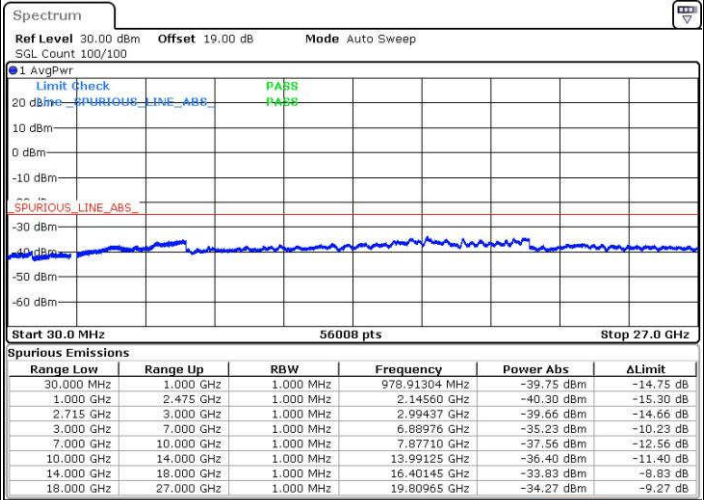

Date: 16 JUN. 2017 16:49:40

Date: 16 JUN. 2017 16:50:37

Middle Channel / QPSK

Middle Channel / 16QAM

Date: 16 JUN. 2017 16:51:34

Date: 16 JUN. 2017 16:52:31

LTE Band 26 / 15MHz

Highest Channel / QPSK

Highest Channel / 16QAM

LTE Band 26 / 15MHz

Channel 26765 / QPSK

Channel 26765 / 16QAM

LTE Band 41 / 5MHz

Lowest Channel / QPSK

Lowest Channel / 16QAM

Date: 19 JUN 2017 16:02:43

Date: 19 JUN 2017 16:03:37

Middle Channel / QPSK

Middle Channel / 16QAM

Date: 19 JUN 2017 16:04:30

Date: 19 JUN 2017 16:05:24

LTE Band 41 / 5MHz

Highest Channel / QPSK

Date: 19 JUN 2017 16:10:52