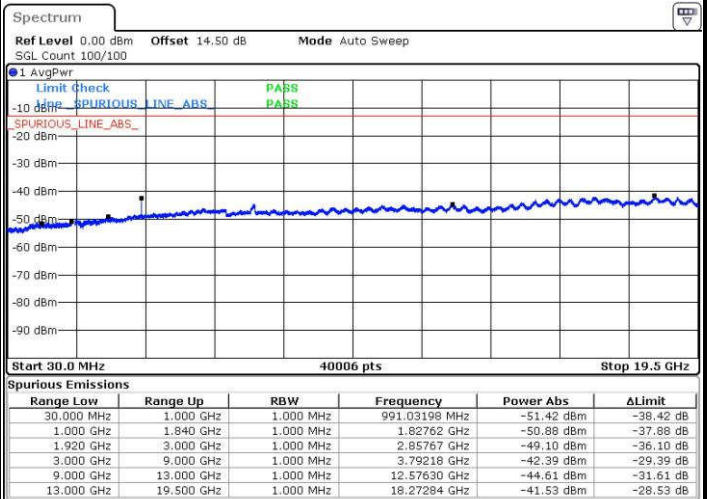

Lowest Channel / QPSK

Lowest Channel / 16QAM

Date: 15 JUN.2017 20:38:54

Date: 15 JUN.2017 20:39:50

LTE Band 25 / 20MHz

Middle Channel / QPSK

Middle Channel / 16QAM

Date: 15 JUN. 2017 20:41:29

Date: 15 JUN. 2017 20:42:25

Highest Channel / QPSK

Highest Channel / 16QAM

Date: 15 JUN. 2017 20:48:43

Date: 15 JUN. 2017 20:49:39

LTE Band 26 / 1.4MHz

Lowest Channel / QPSK

Lowest Channel / 16QAM