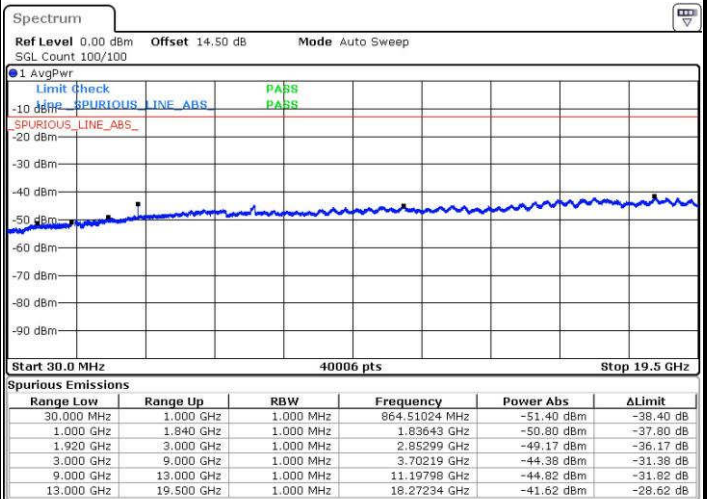

Date: 15 JUN.2017 20:29:04

Date: 15 JUN.2017 20:30:01

LTE Band 25 / 15MHz

Highest Channel / QPSK

Highest Channel / 16QAM

Date: 15 JUN.2017 20:36:19

Date: 15 JUN.2017 20:37:15

LTE Band 25 / 20MHz

Lowest Channel / QPSK

Lowest Channel / 16QAM

Date: 15 JUN.2017 20:38:54

Date: 15 JUN.2017 20:39:50

LTE Band 25 / 20MHz

Middle Channel / QPSK

Middle Channel / 16QAM

Date: 15 JUN. 2017 20:41:29