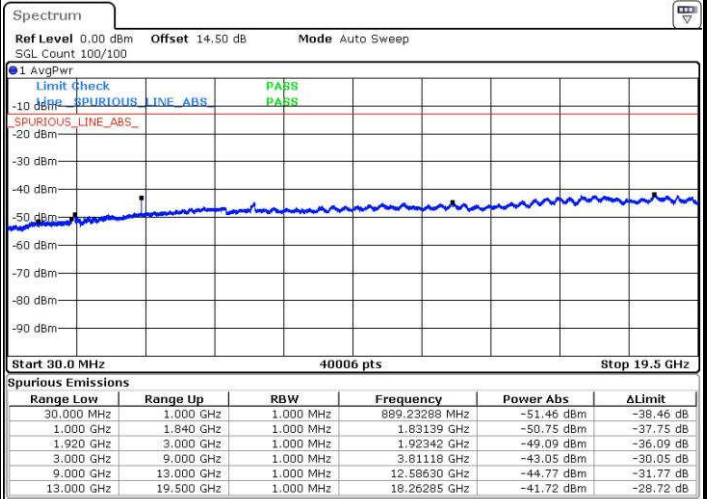

Date: 15 JUN. 2017 20:11:29

Highest Channel / 16QAM

Date: 15 JUN. 2017 20:12:25

LTE Band 25 / 10MHz

Lowest Channel / QPSK

Date: 15 JUN. 2017 20:14:04

Lowest Channel / 16QAM

Date: 15 JUN. 2017 20:15:01

LTE Band 25 / 10MHz

Middle Channel / QPSK

Middle Channel / 16QAM

Date: 15 JUN.2017 20:16:39

Date: 15 JUN.2017 20:17:36

Highest Channel / QPSK

Highest Channel / 16QAM

Date: 15 JUN.2017 20:23:54

Date: 15 JUN.2017 20:24:50

LTE Band 25 / 15MHz

Lowest Channel / QPSK

Lowest Channel / 16QAM

Date: 15 JUN.2017 20:26:29

Date: 15 JUN.2017 20:27:26

Middle Channel / QPSK

Middle Channel / 16QAM