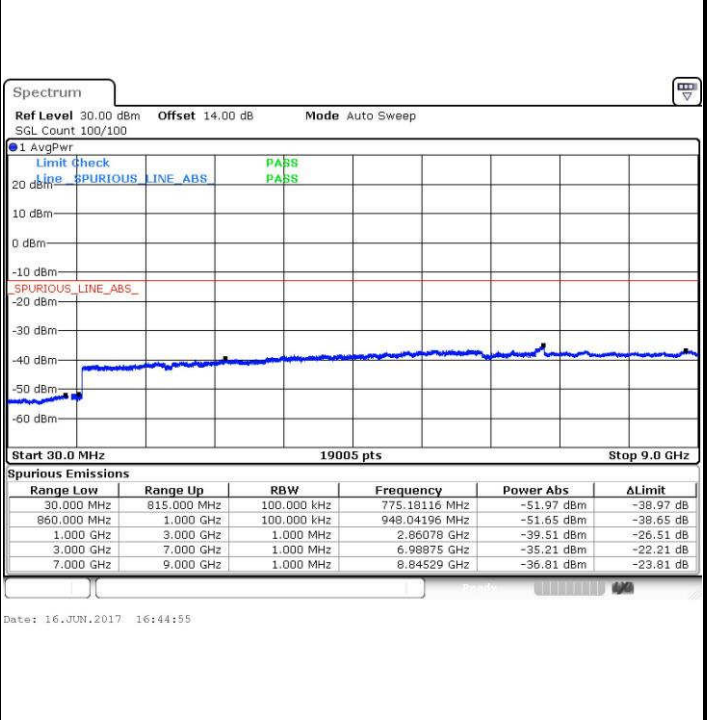

Date: 16 JUN.2017 16:38:14

Date: 16 JUN.2017 16:39:11

Middle Channel / QPSK

Middle Channel / 16QAM

Date: 16 JUN.2017 16:40:09

Date: 16 JUN.2017 16:41:06

LTE Band 26 / 5MHz

Highest Channel / QPSK

Highest Channel / 16QAM

LTE Band 26 / 10MHz

Lowest Channel / QPSK

Lowest Channel / 16QAM

LTE Band 26 / 10MHz

Middle Channel / QPSK

Date: 16 JUN.2017 16:45:52

Middle Channel / 16QAM

Date: 16 JUN.2017 16:46:49

Highest Channel / QPSK

Date: 16 JUN.2017 16:47:46

Highest Channel / 16QAM

Date: 16 JUN.2017 16:48:43

LTE Band 26 / 15MHz

Lowest Channel / QPSK

Lowest Channel / 16QAM

Date: 16 JUN. 2017 16:49:40

Date: 16 JUN. 2017 16:50:37

Middle Channel / QPSK

Middle Channel / 16QAM

Date: 16 JUN. 2017 16:51:34

Date: 16 JUN. 2017 16:52:31

LTE Band 26 / 15MHz

Highest Channel / QPSK