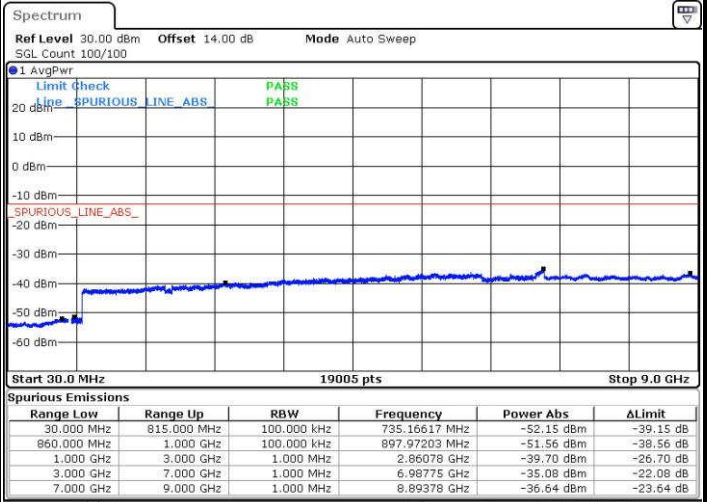

Date: 16 JUN. 2017 16:22:20

Date: 16 JUN. 2017 16:23:17

Middle Channel / QPSK

Middle Channel / 16QAM

Date: 16 JUN. 2017 16:24:14

Date: 16 JUN. 2017 16:25:11

LTE Band 26 / 1.4MHz

Highest Channel / QPSK

Highest Channel / 16QAM

LTE Band 26 / 3MHz

Lowest Channel / QPSK

Lowest Channel / 16QAM

LTE Band 26 / 3MHz

Middle Channel / QPSK

Middle Channel / 16QAM

Date: 16 JUN. 2017 16:32:57

Date: 16 JUN. 2017 16:33:54

Highest Channel / QPSK

Highest Channel / 16QAM

Date: 16 JUN. 2017 16:34:51

Date: 16 JUN. 2017 16:35:48

LTE Band 26 / 5MHz

Lowest Channel / QPSK

Lowest Channel / 16QAM

Date: 16 JUN.2017 16:38:14

Date: 16 JUN.2017 16:39:11

Middle Channel / QPSK

Middle Channel / 16QAM

Date: 16 JUN.2017 16:40:09

Date: 16 JUN.2017 16:41:06

LTE Band 26 / 5MHz

Highest Channel / QPSK