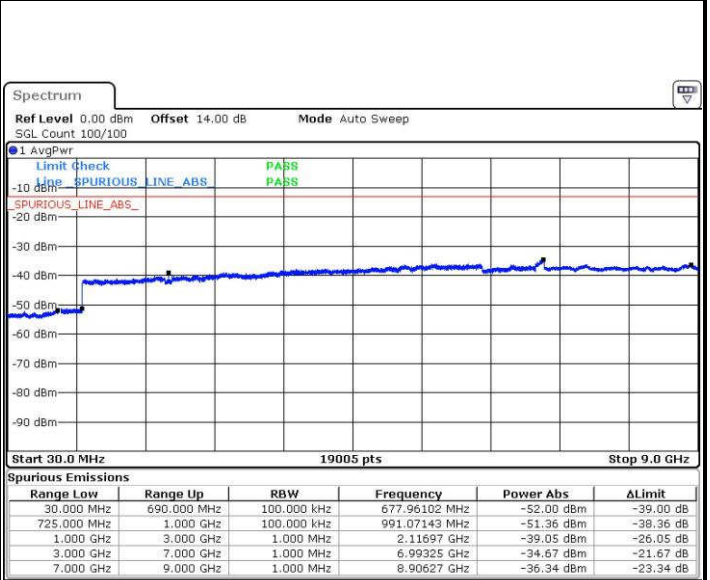

LTE Band 17 / 10MHz

Middle Channel / QPSK

Date: 14.JUN.2017 15:39:01

Middle Channel / 16QAM

Date: 14.JUN.2017 15:39:58

Highest Channel / QPSK

Date: 14.JUN.2017 15:46:17

Highest Channel / 16QAM

Date: 14.JUN.2017 15:47:14

LTE Band 25 / 1.4MHz

Lowest Channel / QPSK

Lowest Channel / 16QAM

Date: 15 JUN.2017 19:36:50

Date: 15 JUN.2017 19:37:46

Middle Channel / QPSK

Middle Channel / 16QAM

Date: 15 JUN.2017 19:39:24

Date: 15 JUN.2017 19:40:21

LTE Band 25 / 1.4MHz

Highest Channel / QPSK

Date: 15 JUN. 2017 19:46:39

Highest Channel / 16QAM

Date: 15 JUN. 2017 19:47:36

LTE Band 25 / 3MHz