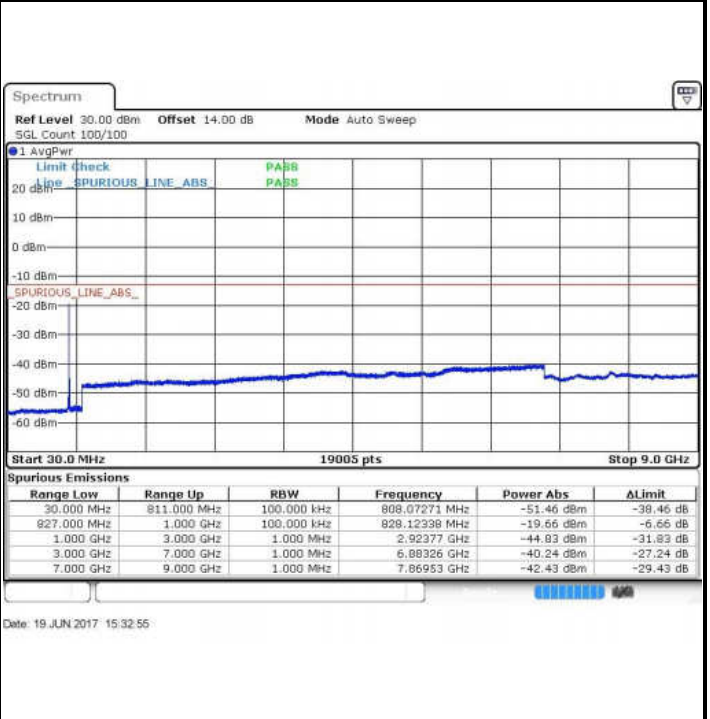

Date: 16 JUN. 2017 16:49:40

Date: 16 JUN. 2017 16:50:37

Middle Channel / QPSK

Middle Channel / 16QAM

Date: 16 JUN. 2017 16:51:34

Date: 16 JUN. 2017 16:52:31

LTE Band 26 / 15MHz

Highest Channel / QPSK

Highest Channel / 16QAM

LTE Band 26 / 15MHz

Channel 26765 / QPSK

Channel 26765 / 16QAM

LTE Band 41 / 5MHz

Lowest Channel / QPSK

Lowest Channel / 16QAM

Date: 19 JUN 2017 16:02:43

Date: 19 JUN 2017 16:03:37

Middle Channel / QPSK

Middle Channel / 16QAM

Date: 19 JUN 2017 16:04:30

Date: 19 JUN 2017 16:05:24

LTE Band 41 / 5MHz

Highest Channel / QPSK

Date: 19 JUN 2017 16:10:52

Highest Channel / 16QAM

Date: 19 JUN 2017 16:11:45

LTE Band 41 / 10MHz

Lowest Channel / QPSK

Date: 19 JUN 2017 16:17:14

Lowest Channel / 16QAM

Date: 19 JUN 2017 16:18:07

LTE Band 41 / 10MHz