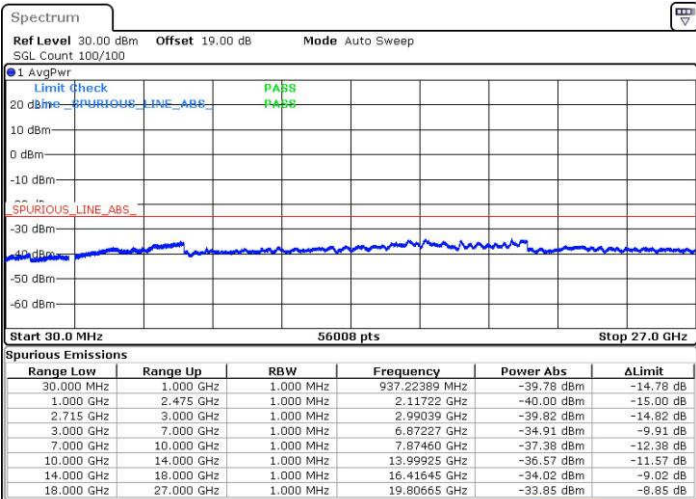

Highest Channel / 16QAM

Date: 19 JUN 2017 16:11:45

LTE Band 41 / 10MHz

Lowest Channel / QPSK

Date: 19 JUN 2017 16:17:14

Lowest Channel / 16QAM

Date: 19 JUN 2017 16:18:07

LTE Band 41 / 10MHz

Middle Channel / QPSK

Middle Channel / 16QAM

Date: 19 JUN 2017 16:19:01

Date: 19 JUN 2017 16:19:55

Highest Channel / QPSK

Highest Channel / 16QAM

Date: 19 JUN 2017 16:25:22

Date: 19 JUN 2017 16:26:16