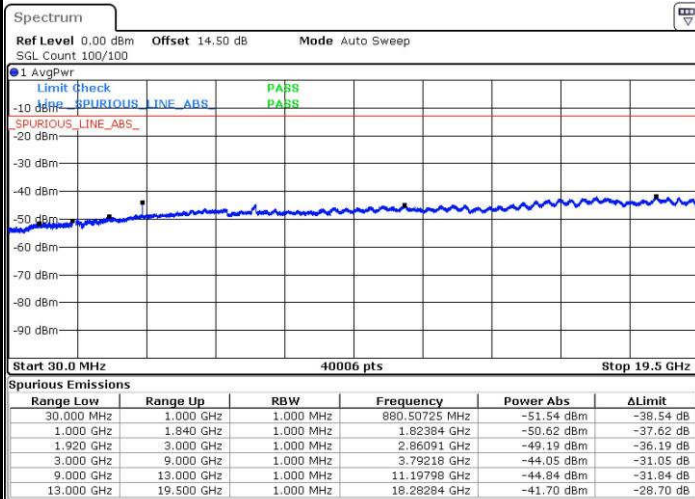

Lowest Channel / QPSK

Lowest Channel / 16QAM

Date: 15 JUN.2017 20:38:54

Date: 15 JUN.2017 20:39:50

LTE Band 25 / 20MHz

Middle Channel / QPSK

Middle Channel / 16QAM

Date: 15 JUN. 2017 20:41:29

Date: 15 JUN. 2017 20:42:25

Highest Channel / QPSK

Highest Channel / 16QAM

Date: 15 JUN. 2017 20:48:43

Date: 15 JUN. 2017 20:49:39

LTE Band 26 / 1.4MHz

Lowest Channel / QPSK

Lowest Channel / 16QAM