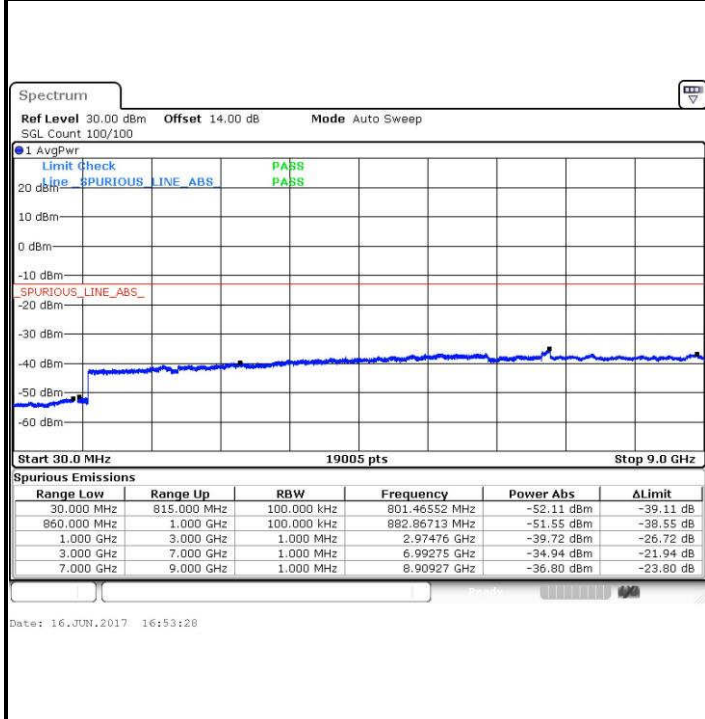

Date: 16 JUN.2017 16:46:49

Highest Channel / QPSK

Date: 16 JUN.2017 16:47:46

Highest Channel / 16QAM

Date: 16 JUN.2017 16:48:43

LTE Band 26 / 15MHz

Lowest Channel / QPSK

Lowest Channel / 16QAM

Date: 16 JUN. 2017 16:49:40

Date: 16 JUN. 2017 16:50:37

Middle Channel / QPSK

Middle Channel / 16QAM

Date: 16 JUN. 2017 16:51:34

Date: 16 JUN. 2017 16:52:31

LTE Band 26 / 15MHz

Highest Channel / QPSK

Highest Channel / 16QAM

LTE Band 26 / 15MHz

Channel 26765 / QPSK

Channel 26765 / 16QAM

LTE Band 41 / 5MHz

Lowest Channel / QPSK

Lowest Channel / 16QAM

Date: 19 JUN 2017 16:02:43