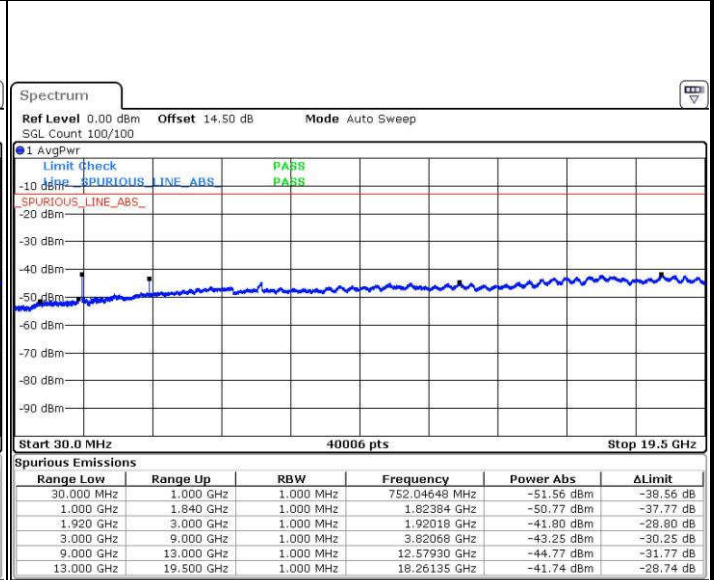

Date: 15 JUN.2017 19:52:46

Highest Channel / QPSK

Highest Channel / 16QAM

Date: 15 JUN.2017 19:59:05

Date: 15 JUN.2017 20:00:01

LTE Band 25 / 5MHz

Lowest Channel / QPSK

Lowest Channel / 16QAM

Date: 15 JUN.2017 20:01:40

Date: 15 JUN.2017 20:02:36

Middle Channel / QPSK

Middle Channel / 16QAM

Date: 15 JUN.2017 20:04:15

Date: 15 JUN.2017 20:05:11

LTE Band 25 / 5MHz

Highest Channel / QPSK

Date: 15 JUN. 2017 20:11:29

Highest Channel / 16QAM

Date: 15 JUN. 2017 20:12:25

LTE Band 25 / 10MHz

Lowest Channel / QPSK

Date: 15 JUN. 2017 20:14:04

Lowest Channel / 16QAM

Date: 15 JUN. 2017 20:15:01