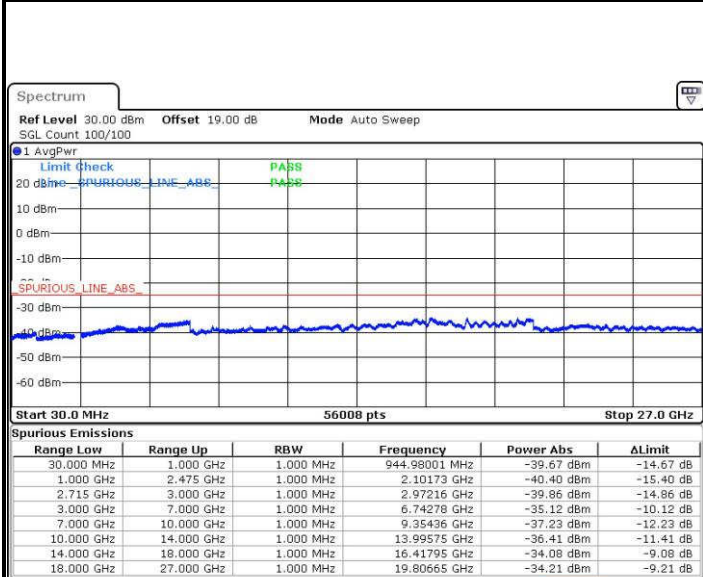

Highest Channel / 16QAM

LTE Band 26 / 15MHz

Channel 26765 / QPSK

Channel 26765 / 16QAM

LTE Band 41 / 5MHz

Lowest Channel / QPSK

Lowest Channel / 16QAM

Date: 19 JUN 2017 16:02:43

Date: 19 JUN 2017 16:03:37

Middle Channel / QPSK

Middle Channel / 16QAM

Date: 19 JUN 2017 16:04:30

Date: 19 JUN 2017 16:05:24

LTE Band 41 / 5MHz

Highest Channel / QPSK

Date: 19 JUN 2017 16:10:52

Highest Channel / 16QAM

Date: 19 JUN 2017 16:11:45

LTE Band 41 / 10MHz

Lowest Channel / QPSK

Date: 19 JUN 2017 16:17:14

Lowest Channel / 16QAM

Date: 19 JUN 2017 16:18:07

LTE Band 41 / 10MHz