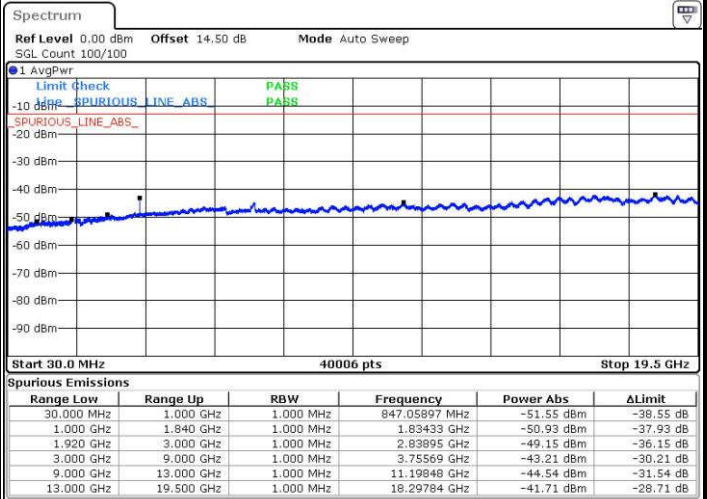

Date: 15 JUN.2017 19:52:46

Highest Channel / QPSK

Highest Channel / 16QAM

Date: 15 JUN.2017 19:59:05

Date: 15 JUN.2017 20:00:01

LTE Band 25 / 5MHz

Lowest Channel / QPSK

Lowest Channel / 16QAM

Date: 15 JUN.2017 20:01:40

Date: 15 JUN.2017 20:02:36

Middle Channel / QPSK

Middle Channel / 16QAM

Date: 15 JUN.2017 20:04:15

Date: 15 JUN.2017 20:05:11

LTE Band 25 / 5MHz

Highest Channel / QPSK