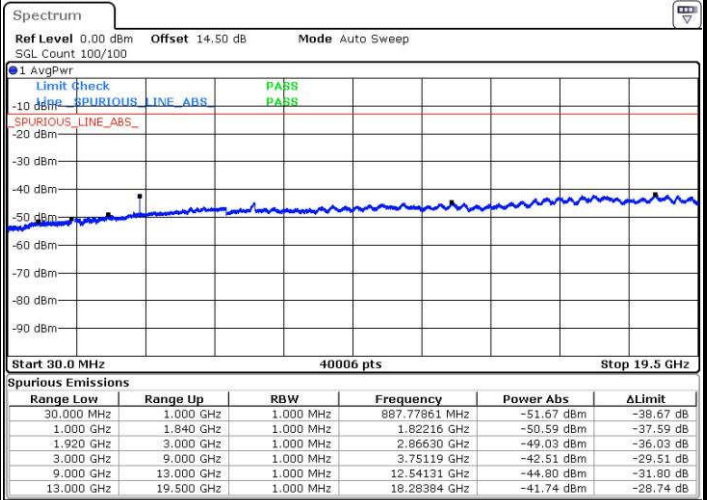

Date: 15 JUN.2017 20:01:40

Date: 15 JUN.2017 20:02:36

Middle Channel / QPSK

Middle Channel / 16QAM

Date: 15 JUN.2017 20:04:15

Date: 15 JUN.2017 20:05:11

LTE Band 25 / 5MHz

Highest Channel / QPSK

Date: 15 JUN. 2017 20:11:29

Highest Channel / 16QAM

Date: 15 JUN. 2017 20:12:25

LTE Band 25 / 10MHz

Lowest Channel / QPSK

Date: 15 JUN. 2017 20:14:04

Lowest Channel / 16QAM

Date: 15 JUN. 2017 20:15:01

LTE Band 25 / 10MHz

Middle Channel / QPSK

Middle Channel / 16QAM

Date: 15 JUN.2017 20:16:39

Date: 15 JUN.2017 20:17:36

Highest Channel / QPSK

Highest Channel / 16QAM

Date: 15 JUN.2017 20:23:54