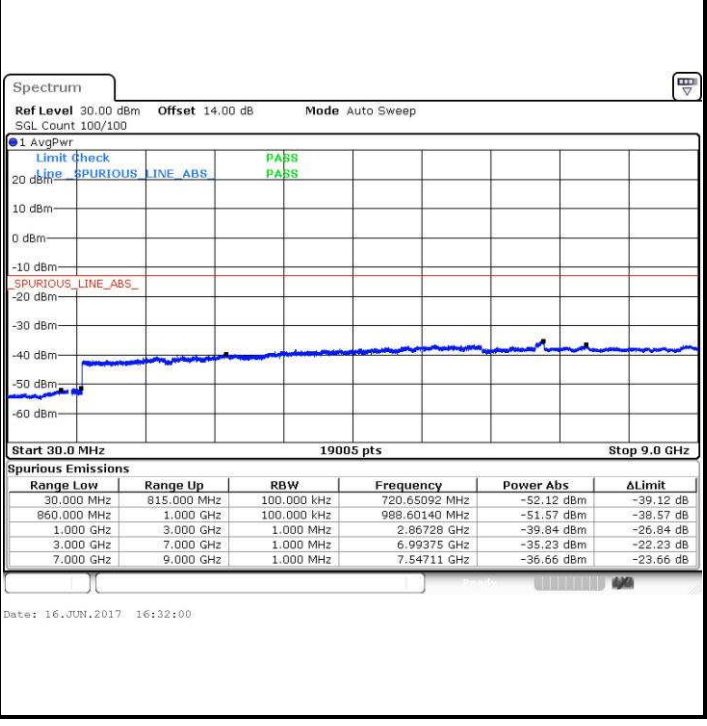

Date: 16 JUN. 2017 16:22:20

Date: 16 JUN. 2017 16:23:17

Middle Channel / QPSK

Middle Channel / 16QAM

Date: 16 JUN. 2017 16:24:14

Date: 16 JUN. 2017 16:25:11

LTE Band 26 / 1.4MHz

Highest Channel / QPSK

Highest Channel / 16QAM

LTE Band 26 / 3MHz

Lowest Channel / QPSK

Lowest Channel / 16QAM

LTE Band 26 / 3MHz

Middle Channel / QPSK

Middle Channel / 16QAM

Date: 16 JUN. 2017 16:32:57

Date: 16 JUN. 2017 16:33:54

Highest Channel / QPSK

Highest Channel / 16QAM

Date: 16 JUN. 2017 16:34:51

Date: 16 JUN. 2017 16:35:48

LTE Band 26 / 5MHz

Lowest Channel / QPSK

Lowest Channel / 16QAM

Date: 16 JUN.2017 16:38:14

Date: 16 JUN.2017 16:39:11

Middle Channel / QPSK

Middle Channel / 16QAM

Date: 16 JUN.2017 16:40:09

Date: 16 JUN.2017 16:41:06

LTE Band 26 / 5MHz

Highest Channel / QPSK