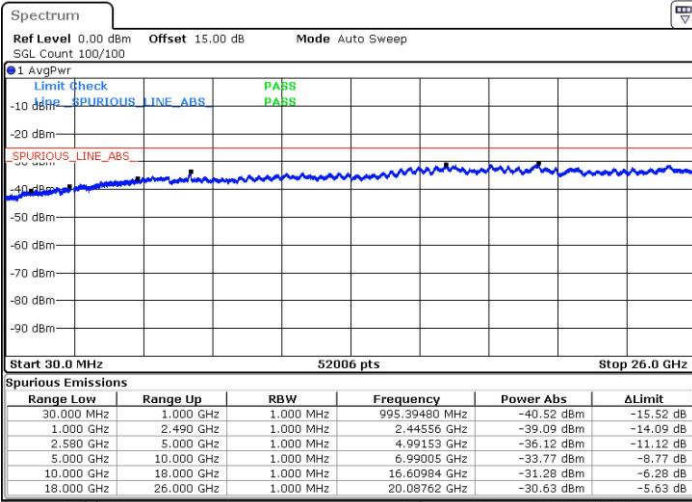

Date: 15 JUN. 2017 19:21:42

LTE Band 7 / 5MHz

Lowest Channel / QPSK

Lowest Channel / 16QAM

Date: 14.JUN.2017 18:04:14

Date: 14.JUN.2017 18:05:08

Middle Channel / QPSK

Middle Channel / 16QAM

Date: 14.JUN.2017 18:06:46

Date: 14.JUN.2017 18:07:40

LTE Band 7 / 5MHz

Highest Channel / QPSK

Highest Channel / 16QAM

LTE Band 7 / 10MHz

Lowest Channel / QPSK

Lowest Channel / 16QAM

LTE Band 7 / 10MHz

Middle Channel / QPSK

Middle Channel / 16QAM

Date: 14.JUN.2017 18:23:56

Date: 14.JUN.2017 18:24:50

Highest Channel / QPSK

Highest Channel / 16QAM

Date: 14.JUN.2017 18:31:10