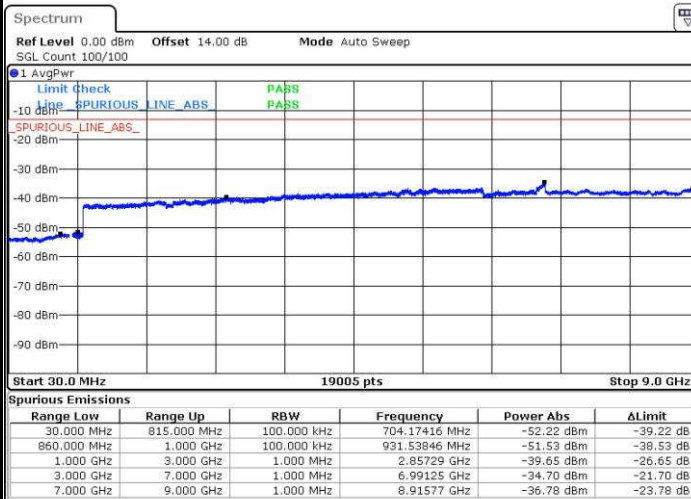

Date: 13 JUN. 2017 23:01:55

LTE Band 5 / 1.4MHz

Lowest Channel / QPSK

Lowest Channel / 16QAM

Date: 15 JUN.2017 18:05:44

Date: 15 JUN.2017 18:06:41

Middle Channel / QPSK

Middle Channel / 16QAM

Date: 15 JUN.2017 18:08:21

Date: 15 JUN.2017 18:09:18

LTE Band 5 / 1.4MHz

Highest Channel / QPSK

Date: 15 JUN.2017 18:17:36

Highest Channel / 16QAM

Date: 15 JUN.2017 18:18:33

LTE Band 5 / 3MHz

Lowest Channel / QPSK

Date: 15 JUN.2017 18:26:51

Lowest Channel / 16QAM

Date: 15 JUN.2017 18:27:48

LTE Band 5 / 3MHz

Middle Channel / QPSK

Middle Channel / 16QAM

Date: 15 JUN.2017 18:29:27