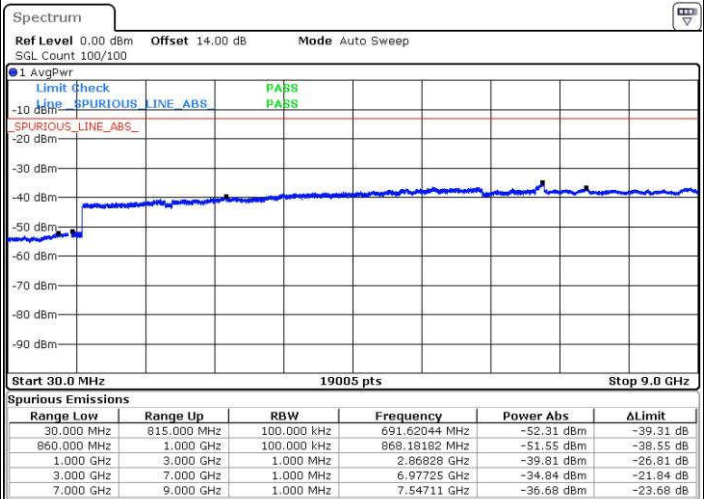

Date: 15 JUN.2017 18:08:21

Date: 15 JUN.2017 18:09:18

LTE Band 5 / 1.4MHz

Highest Channel / QPSK

Date: 15 JUN.2017 18:17:36

Highest Channel / 16QAM

Date: 15 JUN.2017 18:18:33

LTE Band 5 / 3MHz

Lowest Channel / QPSK

Date: 15 JUN.2017 18:26:51

Lowest Channel / 16QAM

Date: 15 JUN.2017 18:27:48

LTE Band 5 / 3MHz

Middle Channel / QPSK

Middle Channel / 16QAM

Date: 15 JUN.2017 18:29:27

Date: 15 JUN.2017 18:30:23

Highest Channel / QPSK

Highest Channel / 16QAM

Date: 15 JUN.2017 18:38:40

Date: 15 JUN.2017 18:39:37

LTE Band 5 / 5MHz

Lowest Channel / QPSK

Lowest Channel / 16QAM