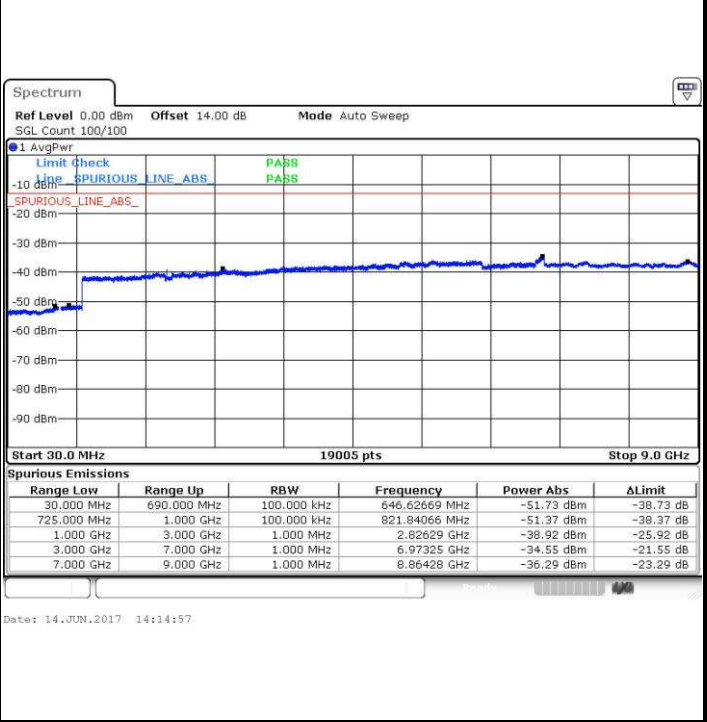

Date: 14.JUN.2017 13:47:48

LTE Band 12 / 5MHz

Lowest Channel / QPSK

Lowest Channel / 16QAM

Date: 14.JUN.2017 13:54:26

Date: 14.JUN.2017 13:55:22

Middle Channel / QPSK

Middle Channel / 16QAM

Date: 14.JUN.2017 13:57:01

Date: 14.JUN.2017 13:57:58

LTE Band 12 / 5MHz

Highest Channel / QPSK

Highest Channel / 16QAM

LTE Band 12 / 10MHz

Lowest Channel / QPSK

Lowest Channel / 16QAM

LTE Band 12 / 10MHz

Middle Channel / QPSK

Date: 14.JUN.2017 14:16:36

Middle Channel / 16QAM

Date: 14.JUN.2017 14:17:32

Highest Channel / QPSK

Date: 14.JUN.2017 14:23:52

Highest Channel / 16QAM