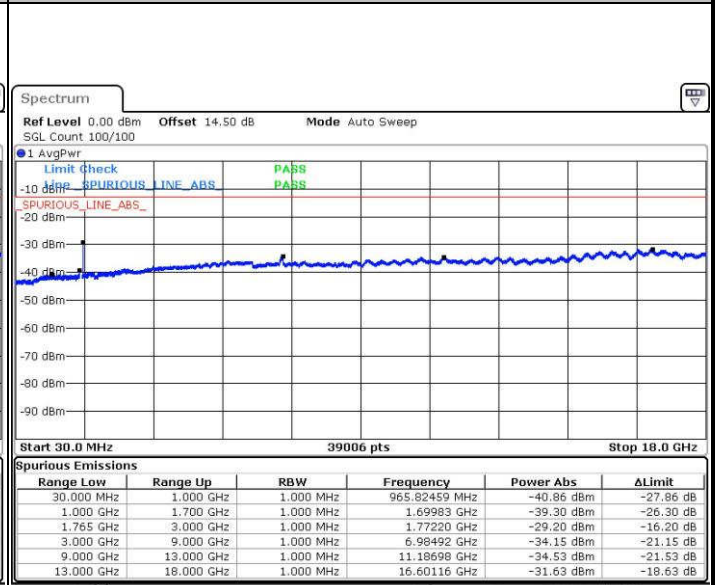

LTE Band 4 / 20MHz

Middle Channel / QPSK

Date: 13 JUN. 2017 22:53:42

Middle Channel / 16QAM

Date: 13 JUN. 2017 22:54:39

Highest Channel / QPSK

Date: 13 JUN. 2017 23:00:58

Highest Channel / 16QAM

Date: 13 JUN. 2017 23:01:55

LTE Band 5 / 1.4MHz

Lowest Channel / QPSK

Lowest Channel / 16QAM

Date: 15 JUN.2017 18:05:44

Date: 15 JUN.2017 18:06:41

Middle Channel / QPSK

Middle Channel / 16QAM

Date: 15 JUN.2017 18:08:21

Date: 15 JUN.2017 18:09:18

LTE Band 5 / 1.4MHz

Highest Channel / QPSK

Date: 15 JUN.2017 18:17:36

Highest Channel / 16QAM

Date: 15 JUN.2017 18:18:33

LTE Band 5 / 3MHz