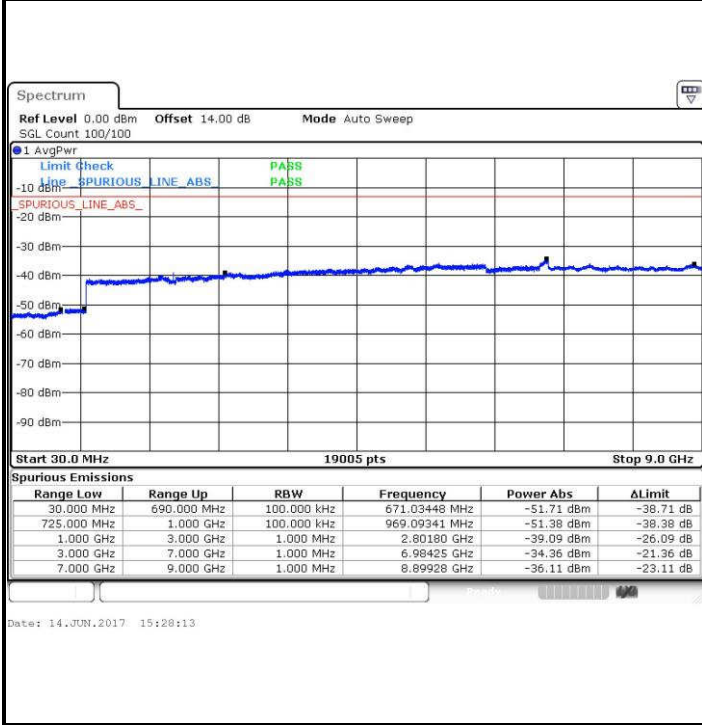

Date: 14.JUN.2017 14:24:49

LTE Band 17 / 5MHz

Lowest Channel / QPSK

Lowest Channel / 16QAM

Date: 14.JUN.2017 15:18:21

Date: 14.JUN.2017 15:19:18

Middle Channel / QPSK

Middle Channel / 16QAM

Date: 14.JUN.2017 15:20:57

Date: 14.JUN.2017 15:21:54

LTE Band 17 / 5MHz

Highest Channel / QPSK

Date: 14 JUN. 2017 15:28:13

Highest Channel / 16QAM

Date: 14 JUN. 2017 15:29:10

LTE Band 17 / 10MHz

Lowest Channel / QPSK

Date: 14 JUN. 2017 15:36:25

Lowest Channel / 16QAM

Date: 14 JUN. 2017 15:37:22