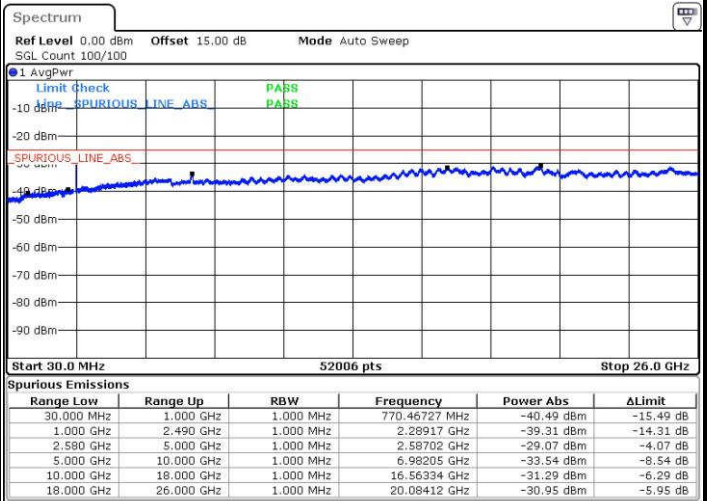

Date: 14.JUN.2017 18:40:54

Date: 14.JUN.2017 18:41:48

LTE Band 7 / 15MHz

Highest Channel / QPSK

Highest Channel / 16QAM

LTE Band 7 / 20MHz

Lowest Channel / QPSK

Lowest Channel / 16QAM

LTE Band 7 / 20MHz

Middle Channel / QPSK

Middle Channel / 16QAM

Date: 14.JUN.2017 18:58:11

Date: 14.JUN.2017 18:59:05

Highest Channel / QPSK

Highest Channel / 16QAM

Date: 14.JUN.2017 19:05:24

Date: 14.JUN.2017 19:06:19

LTE Band 12 / 1.4MHz

Lowest Channel / QPSK

Lowest Channel / 16QAM

Date: 14 JUN. 2017 13:18:58

Date: 14 JUN. 2017 13:19:54

Middle Channel / QPSK

Middle Channel / 16QAM