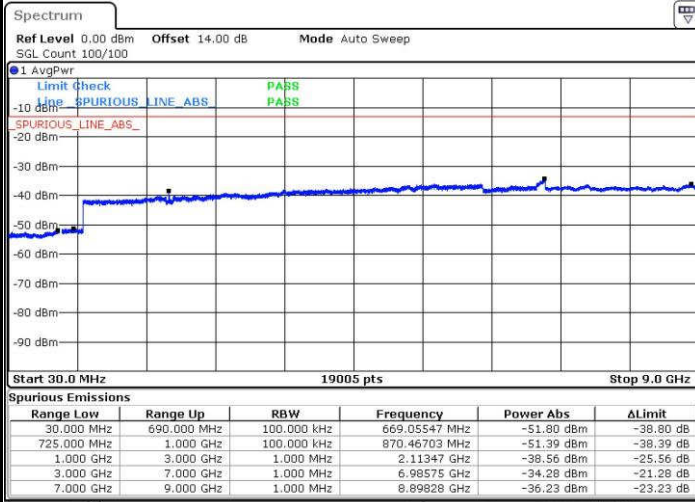

Date: 14.JUN.2017 13:57:01

Date: 14.JUN.2017 13:57:58

LTE Band 12 / 5MHz

Highest Channel / QPSK

Highest Channel / 16QAM

LTE Band 12 / 10MHz

Lowest Channel / QPSK

Lowest Channel / 16QAM

LTE Band 12 / 10MHz

Middle Channel / QPSK

Date: 14.JUN.2017 14:16:36

Middle Channel / 16QAM

Date: 14.JUN.2017 14:17:32

Highest Channel / QPSK

Date: 14.JUN.2017 14:23:52

Highest Channel / 16QAM

Date: 14.JUN.2017 14:24:49

LTE Band 17 / 5MHz

Lowest Channel / QPSK

Lowest Channel / 16QAM

Date: 14.JUN.2017 15:18:21

Date: 14.JUN.2017 15:19:18

Middle Channel / QPSK

Middle Channel / 16QAM

Date: 14.JUN.2017 15:20:57

Date: 14.JUN.2017 15:21:54

LTE Band 17 / 5MHz

Highest Channel / QPSK

Date: 14 JUN. 2017 15:28:13

Highest Channel / 16QAM

Date: 14 JUN. 2017 15:29:10

LTE Band 17 / 10MHz