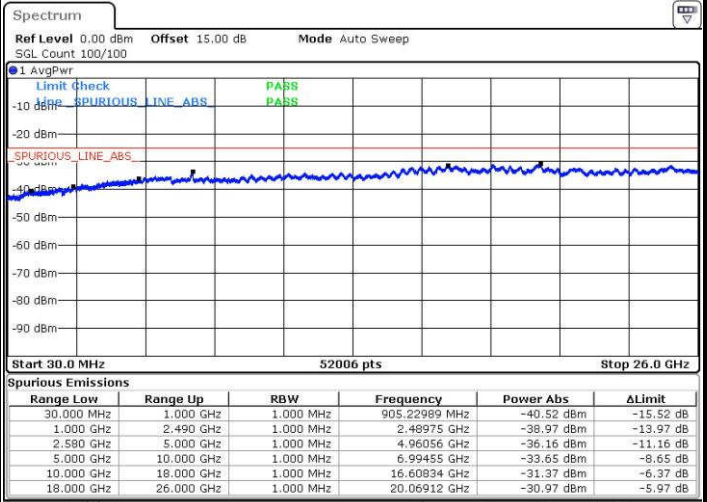

Date: 14.JUN.2017 18:32:05

LTE Band 7 / 15MHz

Lowest Channel / QPSK

Lowest Channel / 16QAM

Date: 14.JUN.2017 18:38:22

Date: 14.JUN.2017 18:39:17

Middle Channel / QPSK

Middle Channel / 16QAM

Date: 14.JUN.2017 18:40:54

Date: 14.JUN.2017 18:41:48

LTE Band 7 / 15MHz

Highest Channel / QPSK

Highest Channel / 16QAM

LTE Band 7 / 20MHz

Lowest Channel / QPSK

Lowest Channel / 16QAM

LTE Band 7 / 20MHz

Middle Channel / QPSK

Middle Channel / 16QAM

Date: 14.JUN.2017 18:58:11

Date: 14.JUN.2017 18:59:05

Highest Channel / QPSK

Highest Channel / 16QAM

Date: 14.JUN.2017 19:05:24