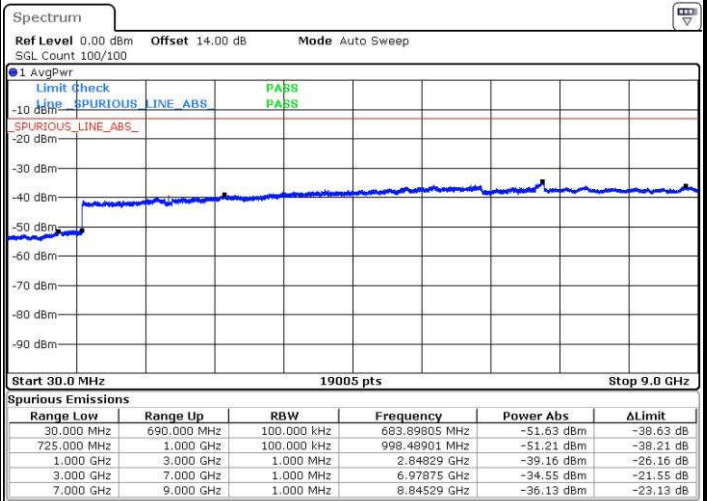

LTE Band 7 / 20MHz

Middle Channel / QPSK

Middle Channel / 16QAM

Date: 14.JUN.2017 18:58:11

Date: 14.JUN.2017 18:59:05

Highest Channel / QPSK

Highest Channel / 16QAM

Date: 14.JUN.2017 19:05:24

Date: 14.JUN.2017 19:06:19

LTE Band 12 / 1.4MHz

Lowest Channel / QPSK

Lowest Channel / 16QAM

Date: 14 JUN. 2017 13:18:58

Date: 14 JUN. 2017 13:19:54

Middle Channel / QPSK

Middle Channel / 16QAM

Date: 14 JUN. 2017 13:21:33

Date: 14 JUN. 2017 13:22:29

LTE Band 12 / 1.4MHz

Highest Channel / QPSK

Highest Channel / 16QAM

LTE Band 12 / 3MHz

Lowest Channel / QPSK

Lowest Channel / 16QAM