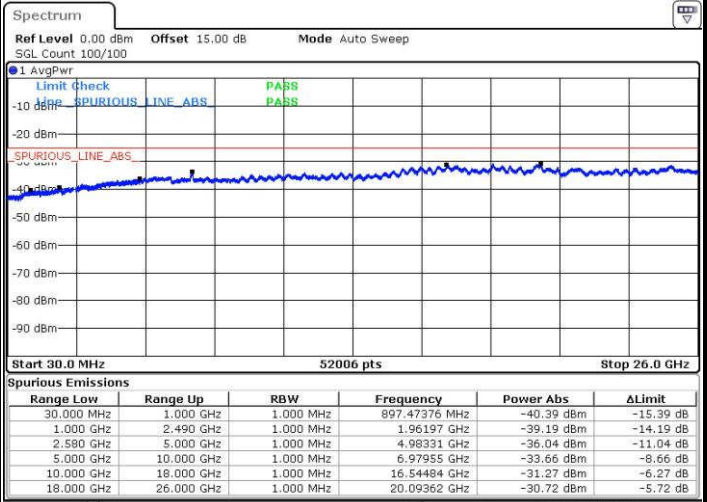

Date: 15 JUN. 2017 19:21:42

LTE Band 7 / 5MHz

Lowest Channel / QPSK

Lowest Channel / 16QAM

Date: 14.JUN.2017 18:04:14

Date: 14.JUN.2017 18:05:08

Middle Channel / QPSK

Middle Channel / 16QAM

Date: 14.JUN.2017 18:06:46

Date: 14.JUN.2017 18:07:40

LTE Band 7 / 5MHz

Highest Channel / QPSK

Highest Channel / 16QAM

LTE Band 7 / 10MHz

Lowest Channel / QPSK

Lowest Channel / 16QAM

LTE Band 7 / 10MHz

Middle Channel / QPSK

Middle Channel / 16QAM

Date: 14.JUN.2017 18:23:56

Date: 14.JUN.2017 18:24:50

Highest Channel / QPSK

Highest Channel / 16QAM

Date: 14.JUN.2017 18:31:10