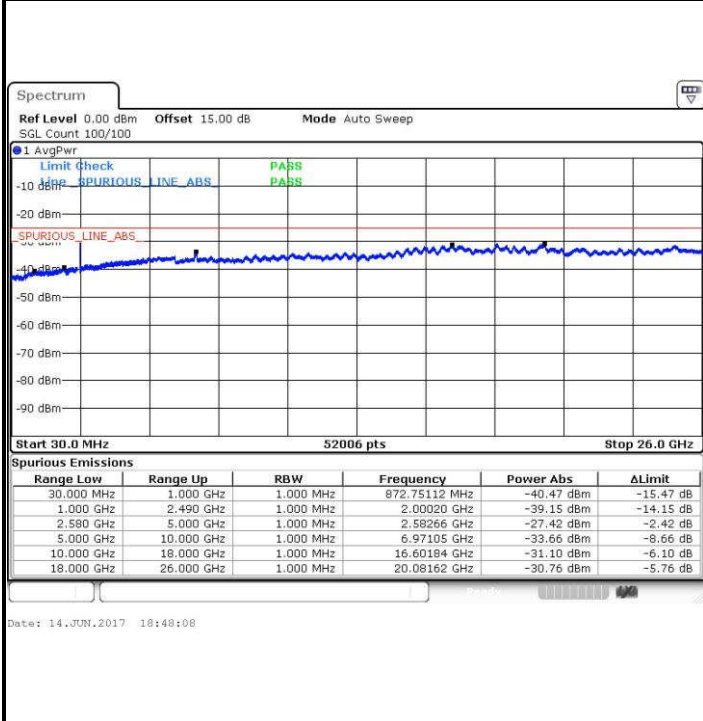

LTE Band 7 / 10MHz

Middle Channel / QPSK

Middle Channel / 16QAM

Date: 14.JUN.2017 18:23:56

Date: 14.JUN.2017 18:24:50

Highest Channel / QPSK

Highest Channel / 16QAM

Date: 14.JUN.2017 18:31:10

Date: 14.JUN.2017 18:32:05

LTE Band 7 / 15MHz

Lowest Channel / QPSK

Lowest Channel / 16QAM

Date: 14.JUN.2017 18:38:22

Date: 14.JUN.2017 18:39:17

Middle Channel / QPSK

Middle Channel / 16QAM

Date: 14.JUN.2017 18:40:54

Date: 14.JUN.2017 18:41:48

LTE Band 7 / 15MHz

Highest Channel / QPSK

Highest Channel / 16QAM

LTE Band 7 / 20MHz

Lowest Channel / QPSK

Lowest Channel / 16QAM

LTE Band 7 / 20MHz

Middle Channel / QPSK

Middle Channel / 16QAM

Date: 14.JUN.2017 18:58:11

Date: 14.JUN.2017 18:59:05

Highest Channel / QPSK

Highest Channel / 16QAM

Date: 14.JUN.2017 19:05:24