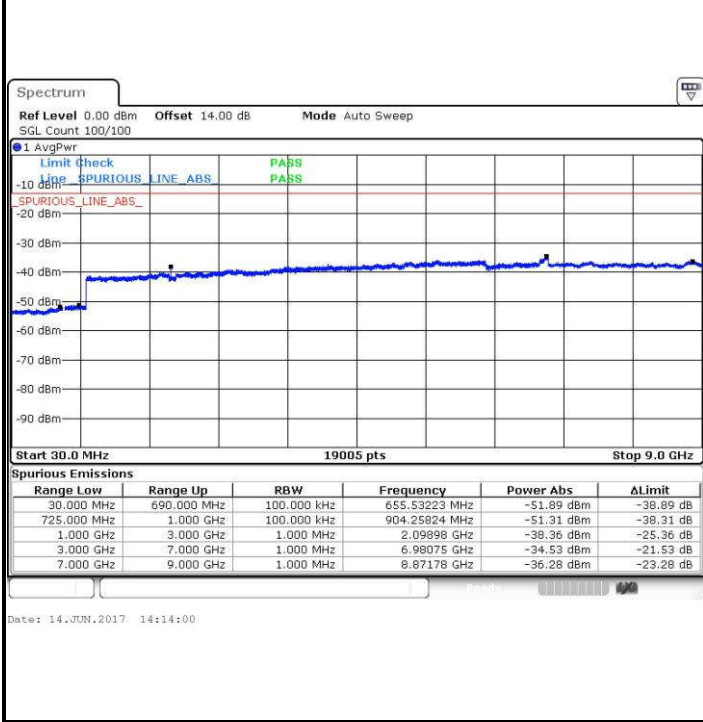

Date: 14.JUN.2017 13:47:48

LTE Band 12 / 5MHz

Lowest Channel / QPSK

Lowest Channel / 16QAM

Date: 14.JUN.2017 13:54:26

Date: 14.JUN.2017 13:55:22

Middle Channel / QPSK

Middle Channel / 16QAM

Date: 14.JUN.2017 13:57:01

Date: 14.JUN.2017 13:57:58

LTE Band 12 / 5MHz

Highest Channel / QPSK

Highest Channel / 16QAM

LTE Band 12 / 10MHz

Lowest Channel / QPSK

Lowest Channel / 16QAM

LTE Band 12 / 10MHz

Middle Channel / QPSK

Date: 14.JUN.2017 14:16:36

Middle Channel / 16QAM

Date: 14.JUN.2017 14:17:32

Highest Channel / QPSK

Date: 14.JUN.2017 14:23:52

Highest Channel / 16QAM