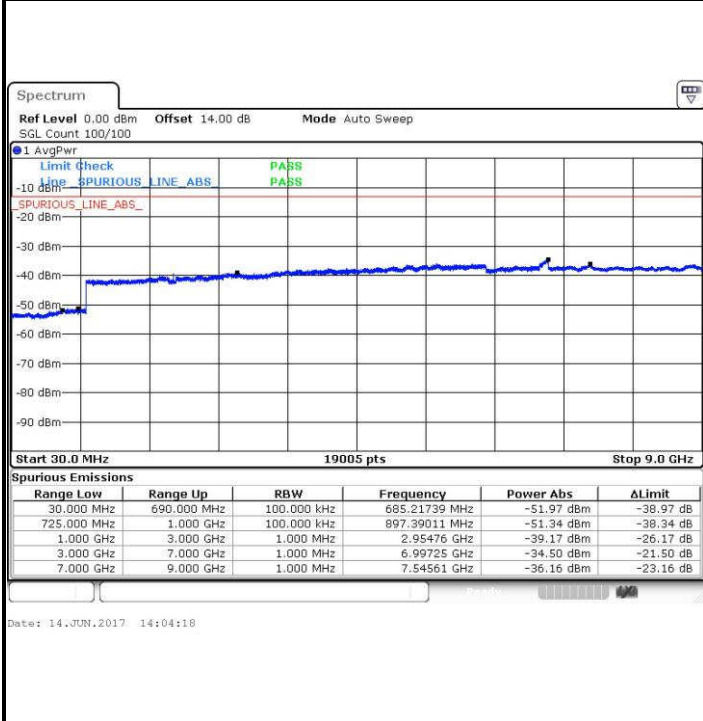

Date: 14.JUN.2017 13:47:48

LTE Band 12 / 5MHz

Lowest Channel / QPSK

Lowest Channel / 16QAM

Date: 14.JUN.2017 13:54:26

Date: 14.JUN.2017 13:55:22

Middle Channel / QPSK

Middle Channel / 16QAM

Date: 14.JUN.2017 13:57:01

Date: 14.JUN.2017 13:57:58

LTE Band 12 / 5MHz

Highest Channel / QPSK

Highest Channel / 16QAM

LTE Band 12 / 10MHz

Lowest Channel / QPSK

Lowest Channel / 16QAM

LTE Band 12 / 10MHz

Middle Channel / QPSK

Date: 14.JUN.2017 14:16:36

Middle Channel / 16QAM

Date: 14.JUN.2017 14:17:32

Highest Channel / QPSK

Date: 14.JUN.2017 14:23:52

Highest Channel / 16QAM