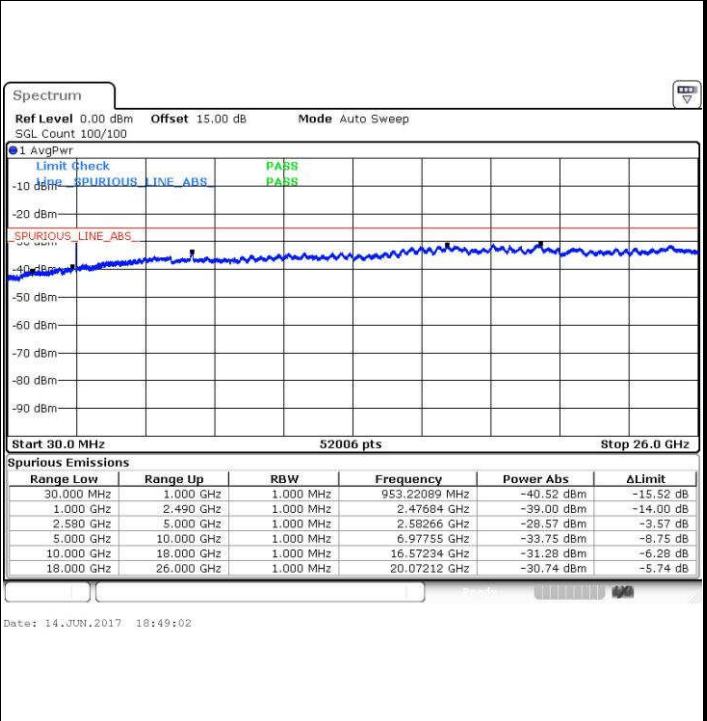

Date: 14.JUN.2017 18:32:05

LTE Band 7 / 15MHz

Lowest Channel / QPSK

Lowest Channel / 16QAM

Date: 14.JUN.2017 18:38:22

Date: 14.JUN.2017 18:39:17

Middle Channel / QPSK

Middle Channel / 16QAM

Date: 14.JUN.2017 18:40:54

Date: 14.JUN.2017 18:41:48

LTE Band 7 / 15MHz

Highest Channel / QPSK

Highest Channel / 16QAM

LTE Band 7 / 20MHz

Lowest Channel / QPSK

Lowest Channel / 16QAM

LTE Band 7 / 20MHz

Middle Channel / QPSK

Middle Channel / 16QAM

Date: 14.JUN.2017 18:58:11

Date: 14.JUN.2017 18:59:05

Highest Channel / QPSK

Highest Channel / 16QAM

Date: 14.JUN.2017 19:05:24