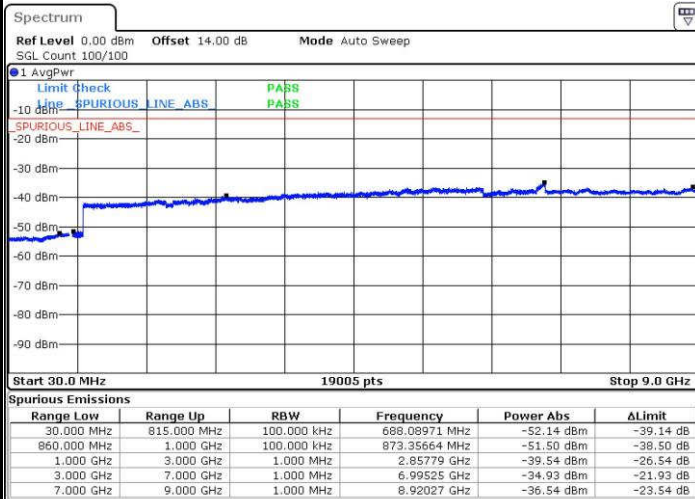

Date: 15 JUN.2017 18:08:21

Date: 15 JUN.2017 18:09:18

LTE Band 5 / 1.4MHz

Highest Channel / QPSK

Date: 15 JUN.2017 18:17:36

Highest Channel / 16QAM

Date: 15 JUN.2017 18:18:33

LTE Band 5 / 3MHz

Lowest Channel / QPSK

Date: 15 JUN.2017 18:26:51

Lowest Channel / 16QAM

Date: 15 JUN.2017 18:27:48

LTE Band 5 / 3MHz

Middle Channel / QPSK

Middle Channel / 16QAM

Date: 15 JUN.2017 18:29:27

Date: 15 JUN.2017 18:30:23

Highest Channel / QPSK

Highest Channel / 16QAM

Date: 15 JUN.2017 18:38:40

Date: 15 JUN.2017 18:39:37

LTE Band 5 / 5MHz

Lowest Channel / QPSK

Lowest Channel / 16QAM