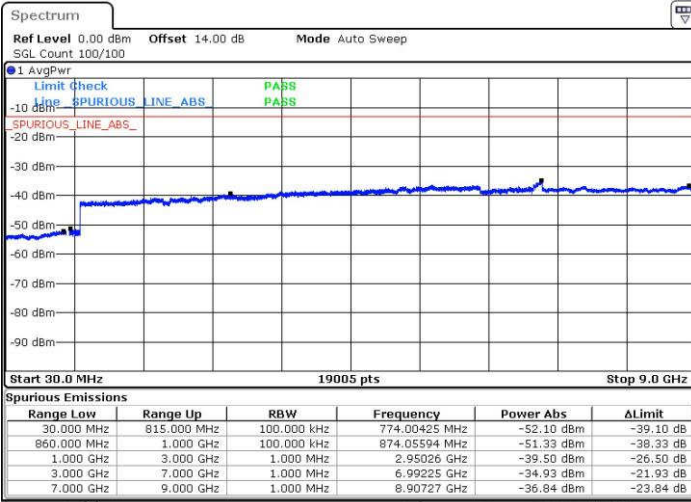

LTE Band 4 / 20MHz

Middle Channel / QPSK

Date: 13 JUN. 2017 22:53:42

Middle Channel / 16QAM

Date: 13 JUN. 2017 22:54:39

Highest Channel / QPSK

Date: 13 JUN. 2017 23:00:58

Highest Channel / 16QAM

Date: 13 JUN. 2017 23:01:55

LTE Band 5 / 1.4MHz

Lowest Channel / QPSK

Lowest Channel / 16QAM

Date: 15 JUN.2017 18:05:44

Date: 15 JUN.2017 18:06:41

Middle Channel / QPSK

Middle Channel / 16QAM

Date: 15 JUN.2017 18:08:21

Date: 15 JUN.2017 18:09:18

LTE Band 5 / 1.4MHz

Highest Channel / QPSK

Date: 15 JUN.2017 18:17:36

Highest Channel / 16QAM

Date: 15 JUN.2017 18:18:33

LTE Band 5 / 3MHz