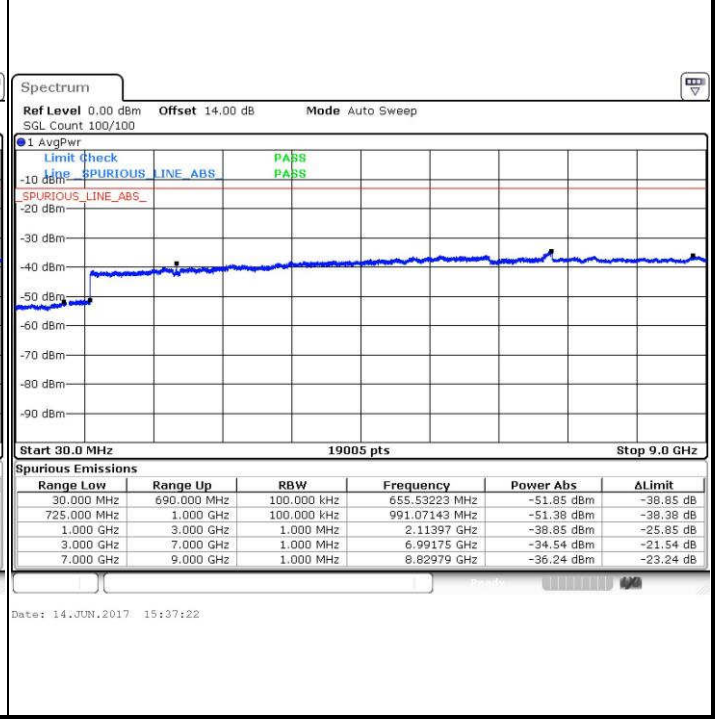

Date: 14.JUN.2017 14:24:49

LTE Band 17 / 5MHz

Lowest Channel / QPSK

Lowest Channel / 16QAM

Date: 14.JUN.2017 15:18:21

Date: 14.JUN.2017 15:19:18

Middle Channel / QPSK

Middle Channel / 16QAM

Date: 14.JUN.2017 15:20:57

Date: 14.JUN.2017 15:21:54

LTE Band 17 / 5MHz

Highest Channel / QPSK

Date: 14 JUN. 2017 15:28:13

Highest Channel / 16QAM

Date: 14 JUN. 2017 15:29:10

LTE Band 17 / 10MHz

Lowest Channel / QPSK

Date: 14 JUN. 2017 15:36:25

Lowest Channel / 16QAM

Date: 14 JUN. 2017 15:37:22