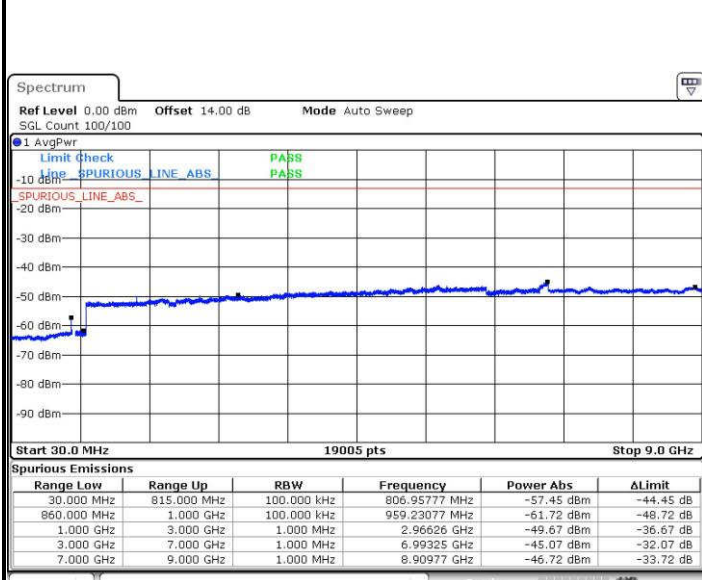

Date: 15 JUN 2017 18:47:54

Date: 15 JUN 2017 18:48:51

Middle Channel / QPSK

Middle Channel / 16QAM

Date: 15 JUN 2017 18:50:30

Date: 15 JUN 2017 18:51:27

LTE Band 5 / 5MHz

Highest Channel / QPSK

Date: 15 JUN.2017 18:59:43

Highest Channel / 16QAM

Date: 15 JUN.2017 19:00:40

LTE Band 5 / 10MHz

Lowest Channel / QPSK

Date: 15 JUN.2017 19:08:57

Lowest Channel / 16QAM

Date: 15 JUN.2017 19:09:53

LTE Band 5 / 10MHz

Middle Channel / QPSK

Middle Channel / 16QAM

Date: 15 JUN. 2017 19:11:32

Date: 15 JUN. 2017 19:12:29

Highest Channel / QPSK

Highest Channel / 16QAM

Date: 15 JUN. 2017 19:20:46