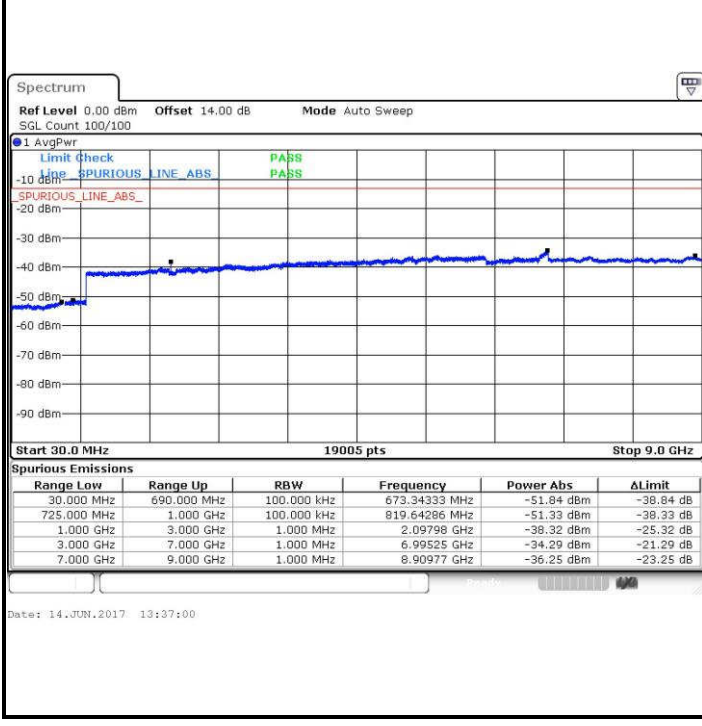

Date: 14.JUN.2017 19:06:19

LTE Band 12 / 1.4MHz

Lowest Channel / QPSK

Lowest Channel / 16QAM

Date: 14 JUN. 2017 13:18:58

Date: 14 JUN. 2017 13:19:54

Middle Channel / QPSK

Middle Channel / 16QAM

Date: 14 JUN. 2017 13:21:33

Date: 14 JUN. 2017 13:22:29

LTE Band 12 / 1.4MHz

Highest Channel / QPSK

Highest Channel / 16QAM

LTE Band 12 / 3MHz

Lowest Channel / QPSK

Lowest Channel / 16QAM

LTE Band 12 / 3MHz

Middle Channel / QPSK

Middle Channel / 16QAM

Date: 14.JUN.2017 13:39:35

Date: 14.JUN.2017 13:40:32

Highest Channel / QPSK

Highest Channel / 16QAM

Date: 14.JUN.2017 13:46:51