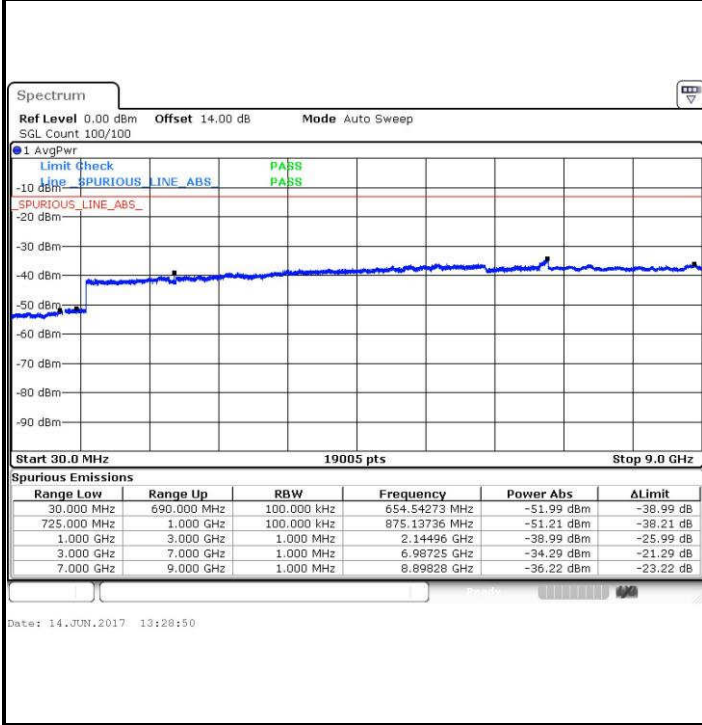

Date: 14.JUN.2017 19:06:19

LTE Band 12 / 1.4MHz

Lowest Channel / QPSK

Lowest Channel / 16QAM

Date: 14 JUN. 2017 13:18:58

Date: 14 JUN. 2017 13:19:54

Middle Channel / QPSK

Middle Channel / 16QAM

Date: 14 JUN. 2017 13:21:33

Date: 14 JUN. 2017 13:22:29

LTE Band 12 / 1.4MHz

Highest Channel / QPSK

Highest Channel / 16QAM

LTE Band 12 / 3MHz

Lowest Channel / QPSK

Lowest Channel / 16QAM

LTE Band 12 / 3MHz

Middle Channel / QPSK

Middle Channel / 16QAM

Date: 14.JUN.2017 13:39:35

Date: 14.JUN.2017 13:40:32

Highest Channel / QPSK

Highest Channel / 16QAM

Date: 14.JUN.2017 13:46:51