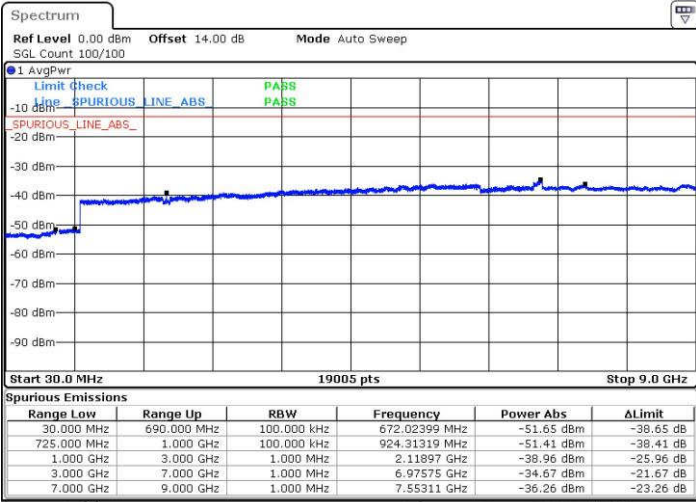

Date: 14.JUN.2017 19:06:19

LTE Band 12 / 1.4MHz

Lowest Channel / QPSK

Lowest Channel / 16QAM

Date: 14 JUN. 2017 13:18:58

Date: 14 JUN. 2017 13:19:54

Middle Channel / QPSK

Middle Channel / 16QAM

Date: 14 JUN. 2017 13:21:33

Date: 14 JUN. 2017 13:22:29

LTE Band 12 / 1.4MHz

Highest Channel / QPSK

Highest Channel / 16QAM

LTE Band 12 / 3MHz

Lowest Channel / QPSK

Lowest Channel / 16QAM

LTE Band 12 / 3MHz

Middle Channel / QPSK

Middle Channel / 16QAM

Date: 14.JUN.2017 13:39:35

Date: 14.JUN.2017 13:40:32

Highest Channel / QPSK

Highest Channel / 16QAM

Date: 14.JUN.2017 13:46:51