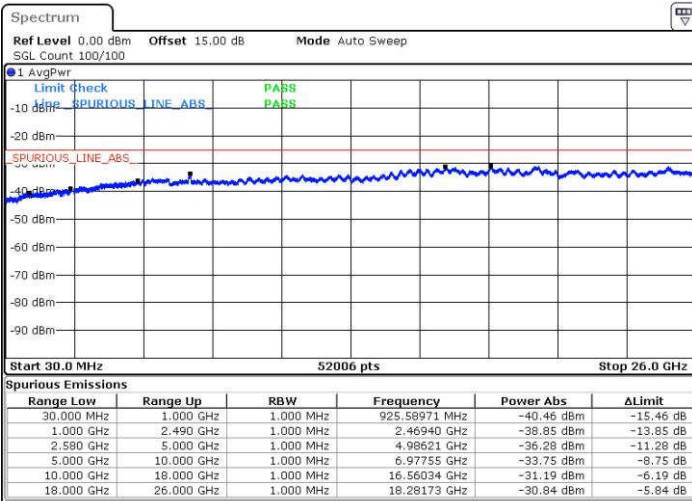

Date: 14.JUN.2017 18:06:46

Date: 14.JUN.2017 18:07:40

LTE Band 7 / 5MHz

Highest Channel / QPSK

Highest Channel / 16QAM

LTE Band 7 / 10MHz

Lowest Channel / QPSK

Lowest Channel / 16QAM

LTE Band 7 / 10MHz

Middle Channel / QPSK

Middle Channel / 16QAM

Date: 14.JUN.2017 18:23:56

Date: 14.JUN.2017 18:24:50

Highest Channel / QPSK

Highest Channel / 16QAM

Date: 14.JUN.2017 18:31:10

Date: 14.JUN.2017 18:32:05

LTE Band 7 / 15MHz

Lowest Channel / QPSK

Lowest Channel / 16QAM

Date: 14.JUN.2017 18:38:22

Date: 14.JUN.2017 18:39:17

Middle Channel / QPSK

Middle Channel / 16QAM