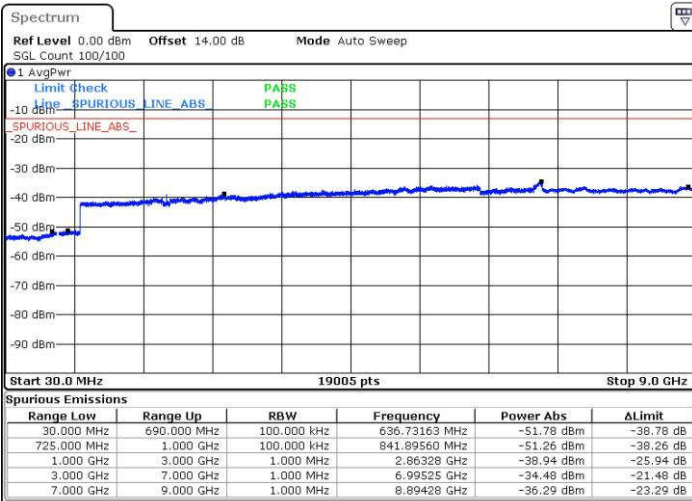

LTE Band 7 / 20MHz

Middle Channel / QPSK

Middle Channel / 16QAM

Date: 14.JUN.2017 18:58:11

Date: 14.JUN.2017 18:59:05

Highest Channel / QPSK

Highest Channel / 16QAM

Date: 14.JUN.2017 19:05:24

Date: 14.JUN.2017 19:06:19

LTE Band 12 / 1.4MHz

Lowest Channel / QPSK

Lowest Channel / 16QAM

Date: 14 JUN. 2017 13:18:58

Date: 14 JUN. 2017 13:19:54

Middle Channel / QPSK

Middle Channel / 16QAM

Date: 14 JUN. 2017 13:21:33

Date: 14 JUN. 2017 13:22:29

LTE Band 12 / 1.4MHz

Highest Channel / QPSK

Highest Channel / 16QAM

LTE Band 12 / 3MHz

Lowest Channel / QPSK

Lowest Channel / 16QAM