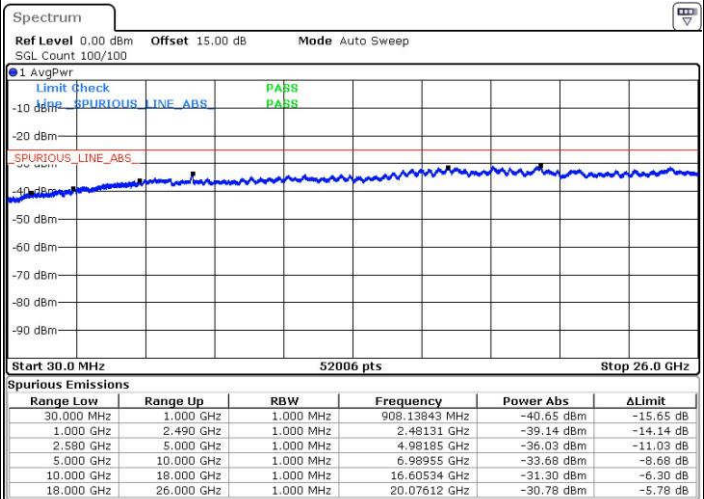

LTE Band 7 / 10MHz

Middle Channel / QPSK

Middle Channel / 16QAM

Date: 14.JUN.2017 18:23:56

Date: 14.JUN.2017 18:24:50

Highest Channel / QPSK

Highest Channel / 16QAM

Date: 14.JUN.2017 18:31:10

Date: 14.JUN.2017 18:32:05

LTE Band 7 / 15MHz

Lowest Channel / QPSK

Lowest Channel / 16QAM

Date: 14.JUN.2017 18:38:22

Date: 14.JUN.2017 18:39:17

Middle Channel / QPSK

Middle Channel / 16QAM

Date: 14.JUN.2017 18:40:54

Date: 14.JUN.2017 18:41:48

LTE Band 7 / 15MHz

Highest Channel / QPSK

Highest Channel / 16QAM

LTE Band 7 / 20MHz

Lowest Channel / QPSK

Lowest Channel / 16QAM