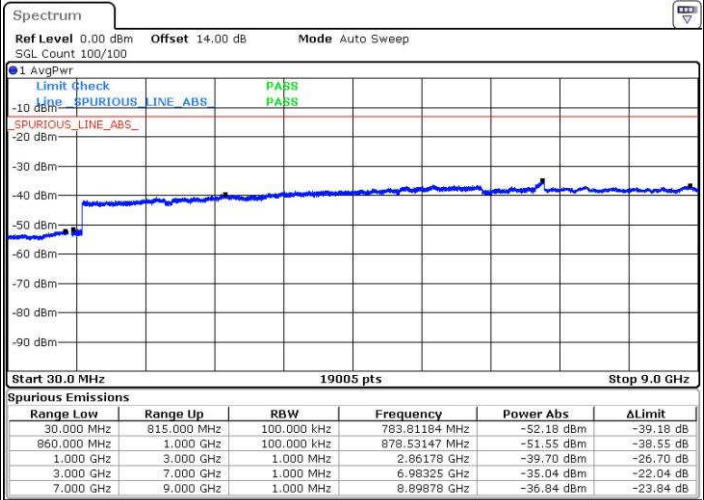

Date: 15 JUN.2017 18:08:21

Date: 15 JUN.2017 18:09:18

LTE Band 5 / 1.4MHz

Highest Channel / QPSK

Date: 15 JUN.2017 18:17:36

Highest Channel / 16QAM

Date: 15 JUN.2017 18:18:33

LTE Band 5 / 3MHz

Lowest Channel / QPSK

Date: 15 JUN.2017 18:26:51

Lowest Channel / 16QAM

Date: 15 JUN.2017 18:27:48

LTE Band 5 / 3MHz

Middle Channel / QPSK

Middle Channel / 16QAM

Date: 15 JUN.2017 18:29:27

Date: 15 JUN.2017 18:30:23

Highest Channel / QPSK

Highest Channel / 16QAM

Date: 15 JUN.2017 18:38:40

Date: 15 JUN.2017 18:39:37

LTE Band 5 / 5MHz

Lowest Channel / QPSK

Lowest Channel / 16QAM