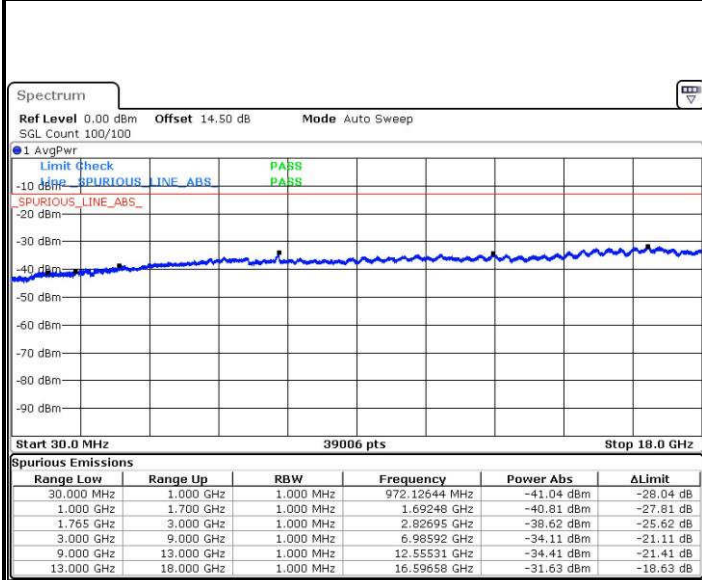

LTE Band 4 / 20MHz

Middle Channel / QPSK

Date: 13 JUN. 2017 22:53:42

Middle Channel / 16QAM

Date: 13 JUN. 2017 22:54:39

Highest Channel / QPSK

Date: 13 JUN. 2017 23:00:58

Highest Channel / 16QAM

Date: 13 JUN. 2017 23:01:55

LTE Band 5 / 1.4MHz

Lowest Channel / QPSK

Lowest Channel / 16QAM

Date: 15 JUN.2017 18:05:44

Date: 15 JUN.2017 18:06:41

Middle Channel / QPSK

Middle Channel / 16QAM

Date: 15 JUN.2017 18:08:21

Date: 15 JUN.2017 18:09:18

LTE Band 5 / 1.4MHz

Highest Channel / QPSK

Date: 15 JUN.2017 18:17:36

Highest Channel / 16QAM

Date: 15 JUN.2017 18:18:33

LTE Band 5 / 3MHz