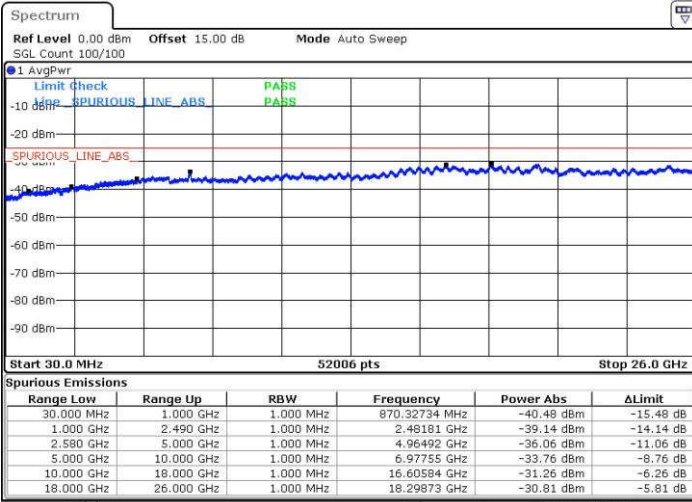

Date: 14.JUN.2017 18:32:05

LTE Band 7 / 15MHz

Lowest Channel / QPSK

Lowest Channel / 16QAM

Date: 14.JUN.2017 18:38:22

Date: 14.JUN.2017 18:39:17

Middle Channel / QPSK

Middle Channel / 16QAM

Date: 14.JUN.2017 18:40:54

Date: 14.JUN.2017 18:41:48

LTE Band 7 / 15MHz

Highest Channel / QPSK

Highest Channel / 16QAM

LTE Band 7 / 20MHz

Lowest Channel / QPSK

Lowest Channel / 16QAM

LTE Band 7 / 20MHz

Middle Channel / QPSK

Middle Channel / 16QAM

Date: 14.JUN.2017 18:58:11

Date: 14.JUN.2017 18:59:05

Highest Channel / QPSK

Highest Channel / 16QAM

Date: 14.JUN.2017 19:05:24