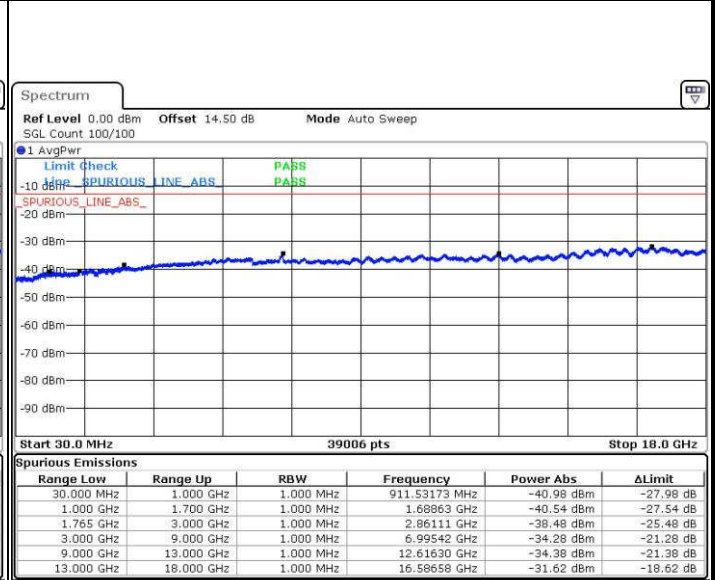

LTE Band 4 / 20MHz

Middle Channel / QPSK

Date: 13 JUN. 2017 22:53:42

Middle Channel / 16QAM

Date: 13 JUN. 2017 22:54:39

Highest Channel / QPSK

Date: 13 JUN. 2017 23:00:58

Highest Channel / 16QAM

Date: 13 JUN. 2017 23:01:55

LTE Band 5 / 1.4MHz

Lowest Channel / QPSK

Lowest Channel / 16QAM

Date: 15 JUN.2017 18:05:44

Date: 15 JUN.2017 18:06:41

Middle Channel / QPSK

Middle Channel / 16QAM

Date: 15 JUN.2017 18:08:21

Date: 15 JUN.2017 18:09:18

LTE Band 5 / 1.4MHz

Highest Channel / QPSK

Date: 15 JUN.2017 18:17:36

Highest Channel / 16QAM

Date: 15 JUN.2017 18:18:33

LTE Band 5 / 3MHz