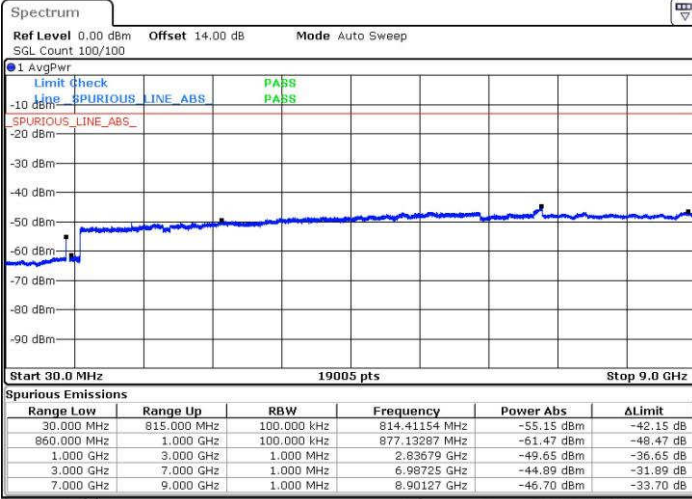

Date: 15 JUN.2017 18:59:43

Highest Channel / 16QAM

Date: 15 JUN.2017 19:00:40

LTE Band 5 / 10MHz

Lowest Channel / QPSK

Date: 15 JUN.2017 19:08:57

Lowest Channel / 16QAM

Date: 15 JUN.2017 19:09:53

LTE Band 5 / 10MHz

Middle Channel / QPSK

Middle Channel / 16QAM

Date: 15 JUN. 2017 19:11:32

Date: 15 JUN. 2017 19:12:29

Highest Channel / QPSK

Highest Channel / 16QAM

Date: 15 JUN. 2017 19:20:46