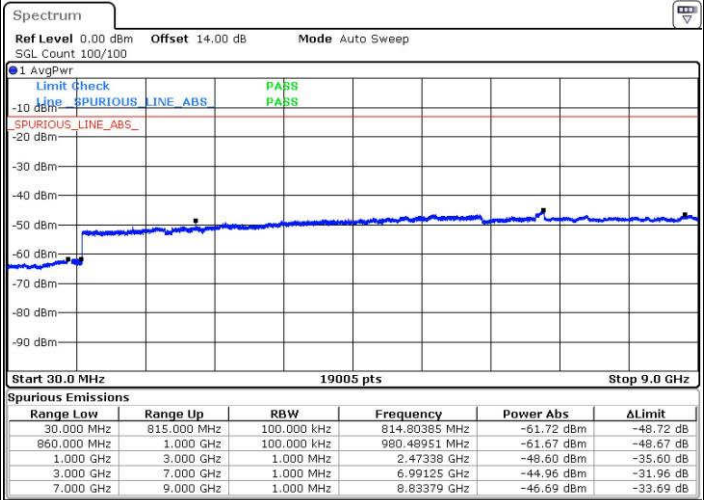

Lowest Channel / QPSK

Date: 15 JUN.2017 18:26:51

Lowest Channel / 16QAM

Date: 15 JUN.2017 18:27:48

LTE Band 5 / 3MHz

Middle Channel / QPSK

Middle Channel / 16QAM

Date: 15 JUN.2017 18:29:27

Date: 15 JUN.2017 18:30:23

Highest Channel / QPSK

Highest Channel / 16QAM

Date: 15 JUN.2017 18:38:40

Date: 15 JUN.2017 18:39:37

LTE Band 5 / 5MHz

Lowest Channel / QPSK

Lowest Channel / 16QAM

Date: 15 JUN 2017 18:47:54

Date: 15 JUN 2017 18:48:51

Middle Channel / QPSK

Middle Channel / 16QAM

Date: 15 JUN 2017 18:50:30

Date: 15 JUN 2017 18:51:27

LTE Band 5 / 5MHz

Highest Channel / QPSK

Date: 15 JUN.2017 18:59:43

Highest Channel / 16QAM

Date: 15 JUN.2017 19:00:40

LTE Band 5 / 10MHz

Lowest Channel / QPSK

Date: 15 JUN.2017 19:08:57

Lowest Channel / 16QAM

Date: 15 JUN.2017 19:09:53