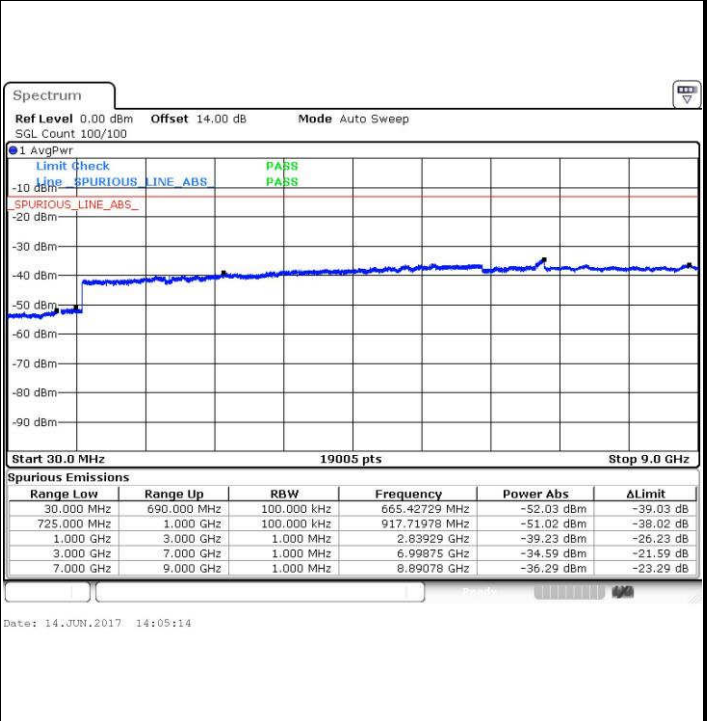

Date: 14.JUN.2017 13:47:48

LTE Band 12 / 5MHz

Lowest Channel / QPSK

Lowest Channel / 16QAM

Date: 14.JUN.2017 13:54:26

Date: 14.JUN.2017 13:55:22

Middle Channel / QPSK

Middle Channel / 16QAM

Date: 14.JUN.2017 13:57:01

Date: 14.JUN.2017 13:57:58

LTE Band 12 / 5MHz

Highest Channel / QPSK

Highest Channel / 16QAM

LTE Band 12 / 10MHz

Lowest Channel / QPSK

Lowest Channel / 16QAM

LTE Band 12 / 10MHz

Middle Channel / QPSK

Date: 14.JUN.2017 14:16:36

Middle Channel / 16QAM

Date: 14.JUN.2017 14:17:32

Highest Channel / QPSK

Date: 14.JUN.2017 14:23:52

Highest Channel / 16QAM