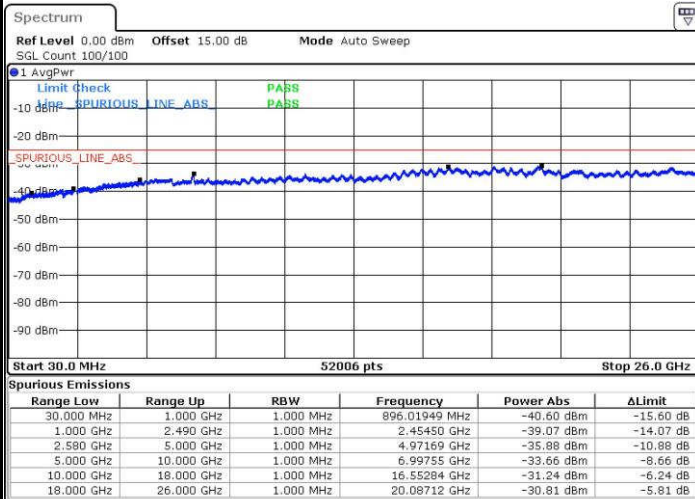

LTE Band 7 / 10MHz

Middle Channel / QPSK

Middle Channel / 16QAM

Date: 14.JUN.2017 18:23:56

Date: 14.JUN.2017 18:24:50

Highest Channel / QPSK

Highest Channel / 16QAM

Date: 14.JUN.2017 18:31:10

Date: 14.JUN.2017 18:32:05

LTE Band 7 / 15MHz

Lowest Channel / QPSK

Lowest Channel / 16QAM

Date: 14.JUN.2017 18:38:22

Date: 14.JUN.2017 18:39:17

Middle Channel / QPSK

Middle Channel / 16QAM

Date: 14.JUN.2017 18:40:54

Date: 14.JUN.2017 18:41:48

LTE Band 7 / 15MHz

Highest Channel / QPSK

Highest Channel / 16QAM

LTE Band 7 / 20MHz

Lowest Channel / QPSK

Lowest Channel / 16QAM