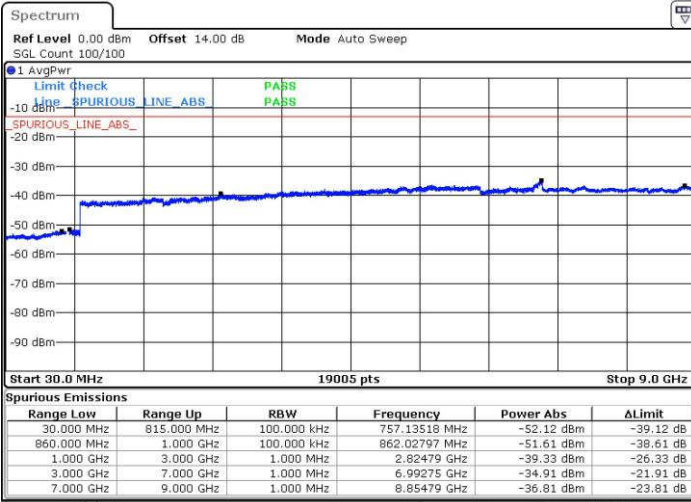

Date: 13 JUN. 2017 23:01:55

LTE Band 5 / 1.4MHz

Lowest Channel / QPSK

Lowest Channel / 16QAM

Date: 15 JUN.2017 18:05:44

Date: 15 JUN.2017 18:06:41

Middle Channel / QPSK

Middle Channel / 16QAM

Date: 15 JUN.2017 18:08:21

Date: 15 JUN.2017 18:09:18

LTE Band 5 / 1.4MHz

Highest Channel / QPSK

Date: 15 JUN.2017 18:17:36

Highest Channel / 16QAM

Date: 15 JUN.2017 18:18:33

LTE Band 5 / 3MHz