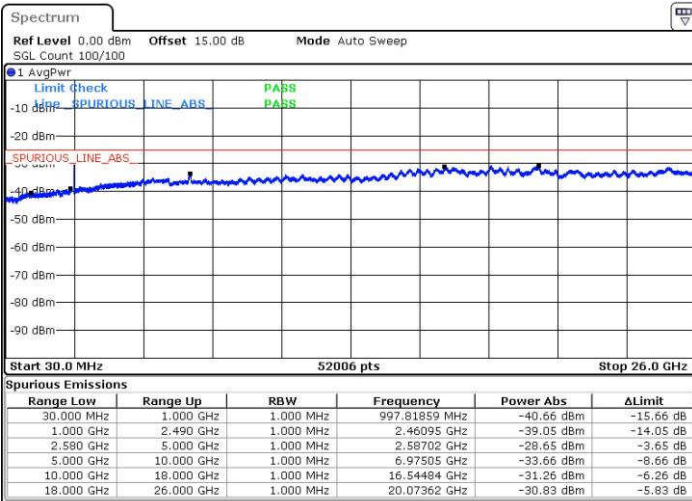

Date: 14.JUN.2017 18:40:54

Date: 14.JUN.2017 18:41:48

LTE Band 7 / 15MHz

Highest Channel / QPSK

Highest Channel / 16QAM

LTE Band 7 / 20MHz

Lowest Channel / QPSK

Lowest Channel / 16QAM

LTE Band 7 / 20MHz

Middle Channel / QPSK

Middle Channel / 16QAM

Date: 14.JUN.2017 18:58:11

Date: 14.JUN.2017 18:59:05

Highest Channel / QPSK

Highest Channel / 16QAM

Date: 14.JUN.2017 19:05:24

Date: 14.JUN.2017 19:06:19

LTE Band 12 / 1.4MHz

Lowest Channel / QPSK

Lowest Channel / 16QAM

Date: 14 JUN. 2017 13:18:58

Date: 14 JUN. 2017 13:19:54

Middle Channel / QPSK

Middle Channel / 16QAM