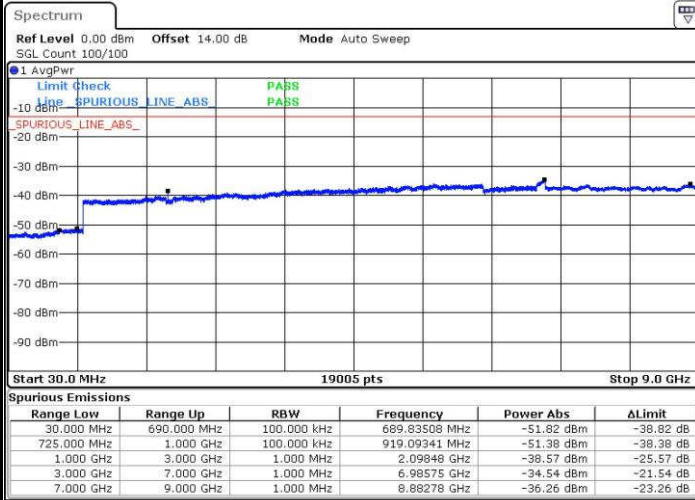

LTE Band 12 / 3MHz

Middle Channel / QPSK

Middle Channel / 16QAM

Date: 14.JUN.2017 13:39:35

Date: 14.JUN.2017 13:40:32

Highest Channel / QPSK

Highest Channel / 16QAM

Date: 14.JUN.2017 13:46:51

Date: 14.JUN.2017 13:47:48

LTE Band 12 / 5MHz

Lowest Channel / QPSK

Lowest Channel / 16QAM

Date: 14.JUN.2017 13:54:26

Date: 14.JUN.2017 13:55:22

Middle Channel / QPSK

Middle Channel / 16QAM

Date: 14.JUN.2017 13:57:01

Date: 14.JUN.2017 13:57:58

LTE Band 12 / 5MHz

Highest Channel / QPSK

Highest Channel / 16QAM

LTE Band 12 / 10MHz

Lowest Channel / QPSK

Lowest Channel / 16QAM