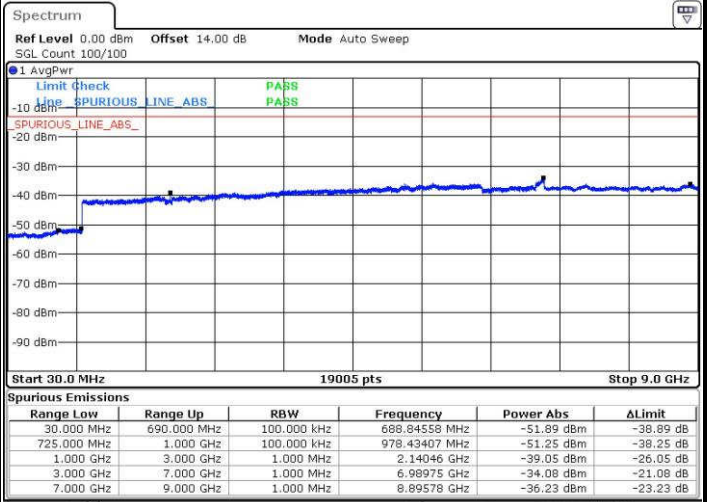

Date: 14 JUN. 2017 13:21:33

Date: 14 JUN. 2017 13:22:29

LTE Band 12 / 1.4MHz

Highest Channel / QPSK

Highest Channel / 16QAM

LTE Band 12 / 3MHz

Lowest Channel / QPSK

Lowest Channel / 16QAM

LTE Band 12 / 3MHz

Middle Channel / QPSK

Middle Channel / 16QAM

Date: 14.JUN.2017 13:39:35

Date: 14.JUN.2017 13:40:32

Highest Channel / QPSK

Highest Channel / 16QAM

Date: 14.JUN.2017 13:46:51

Date: 14.JUN.2017 13:47:48

LTE Band 12 / 5MHz

Lowest Channel / QPSK

Lowest Channel / 16QAM

Date: 14.JUN.2017 13:54:26

Date: 14.JUN.2017 13:55:22

Middle Channel / QPSK

Middle Channel / 16QAM

Date: 14.JUN.2017 13:57:01

Date: 14.JUN.2017 13:57:58

LTE Band 12 / 5MHz

Highest Channel / QPSK

Highest Channel / 16QAM

LTE Band 12 / 10MHz

Lowest Channel / QPSK

Lowest Channel / 16QAM