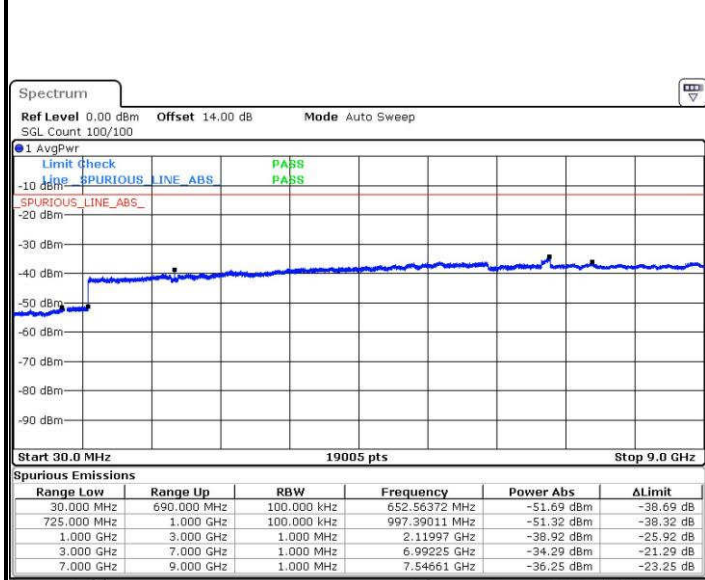

Date: 14.JUN.2017 13:57:01

Date: 14.JUN.2017 13:57:58

LTE Band 12 / 5MHz

Highest Channel / QPSK

Highest Channel / 16QAM

LTE Band 12 / 10MHz

Lowest Channel / QPSK

Lowest Channel / 16QAM

LTE Band 12 / 10MHz

Middle Channel / QPSK

Date: 14.JUN.2017 14:16:36

Middle Channel / 16QAM

Date: 14.JUN.2017 14:17:32

Highest Channel / QPSK

Date: 14.JUN.2017 14:23:52

Highest Channel / 16QAM

Date: 14.JUN.2017 14:24:49

LTE Band 17 / 5MHz

Lowest Channel / QPSK

Lowest Channel / 16QAM

Date: 14.JUN.2017 15:18:21

Date: 14.JUN.2017 15:19:18

Middle Channel / QPSK

Middle Channel / 16QAM

Date: 14.JUN.2017 15:20:57

Date: 14.JUN.2017 15:21:54

LTE Band 17 / 5MHz

Highest Channel / QPSK

Date: 14 JUN. 2017 15:28:13

Highest Channel / 16QAM

Date: 14 JUN. 2017 15:29:10

LTE Band 17 / 10MHz