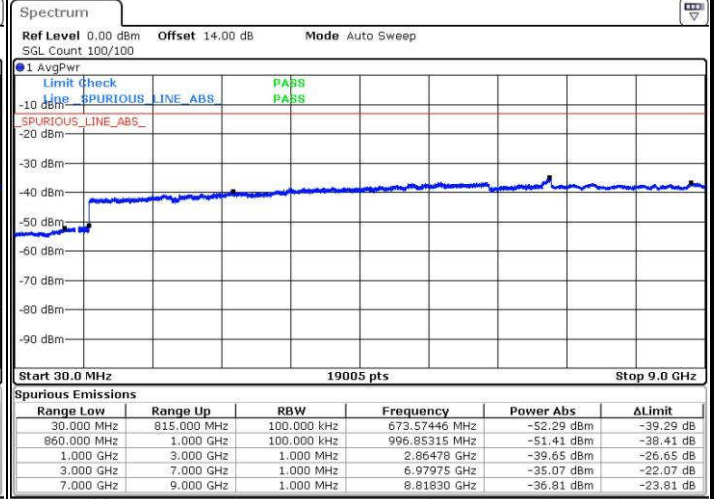

Date: 13 JUN. 2017 23:01:55

LTE Band 5 / 1.4MHz

Lowest Channel / QPSK

Lowest Channel / 16QAM

Date: 15 JUN.2017 18:05:44

Date: 15 JUN.2017 18:06:41

Middle Channel / QPSK

Middle Channel / 16QAM

Date: 15 JUN.2017 18:08:21

Date: 15 JUN.2017 18:09:18

LTE Band 5 / 1.4MHz

Highest Channel / QPSK

Date: 15 JUN.2017 18:17:36

Highest Channel / 16QAM

Date: 15 JUN.2017 18:18:33

LTE Band 5 / 3MHz

Lowest Channel / QPSK

Date: 15 JUN.2017 18:26:51

Lowest Channel / 16QAM

Date: 15 JUN.2017 18:27:48

LTE Band 5 / 3MHz

Middle Channel / QPSK

Middle Channel / 16QAM

Date: 15 JUN.2017 18:29:27

Date: 15 JUN.2017 18:30:23

Highest Channel / QPSK

Highest Channel / 16QAM

Date: 15 JUN.2017 18:38:40

Date: 15 JUN.2017 18:39:37

LTE Band 5 / 5MHz

Lowest Channel / QPSK

Lowest Channel / 16QAM