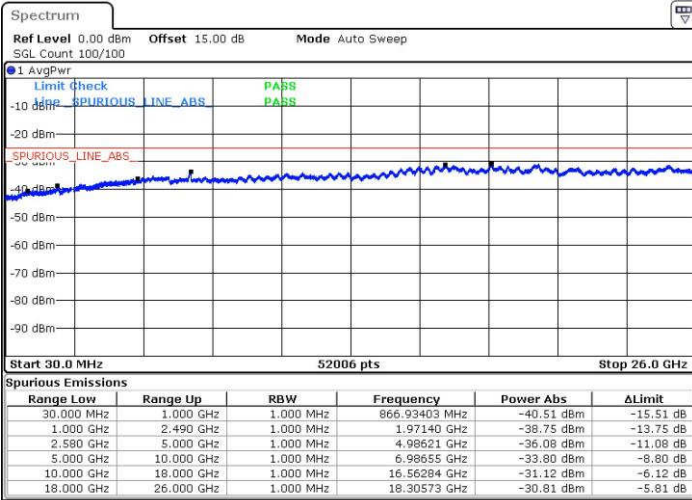

Date: 15 JUN.2017 18:59:43

Highest Channel / 16QAM

Date: 15 JUN.2017 19:00:40

LTE Band 5 / 10MHz

Lowest Channel / QPSK

Date: 15 JUN.2017 19:08:57

Lowest Channel / 16QAM

Date: 15 JUN.2017 19:09:53

LTE Band 5 / 10MHz

Middle Channel / QPSK

Middle Channel / 16QAM

Date: 15 JUN. 2017 19:11:32

Date: 15 JUN. 2017 19:12:29

Highest Channel / QPSK

Highest Channel / 16QAM

Date: 15 JUN. 2017 19:20:46

Date: 15 JUN. 2017 19:21:42

LTE Band 7 / 5MHz

Lowest Channel / QPSK

Lowest Channel / 16QAM

Date: 14.JUN.2017 18:04:14

Date: 14.JUN.2017 18:05:08

Middle Channel / QPSK

Middle Channel / 16QAM

Date: 14.JUN.2017 18:06:46

Date: 14.JUN.2017 18:07:40

LTE Band 7 / 5MHz

Highest Channel / QPSK

Highest Channel / 16QAM

LTE Band 7 / 10MHz

Lowest Channel / QPSK

Lowest Channel / 16QAM