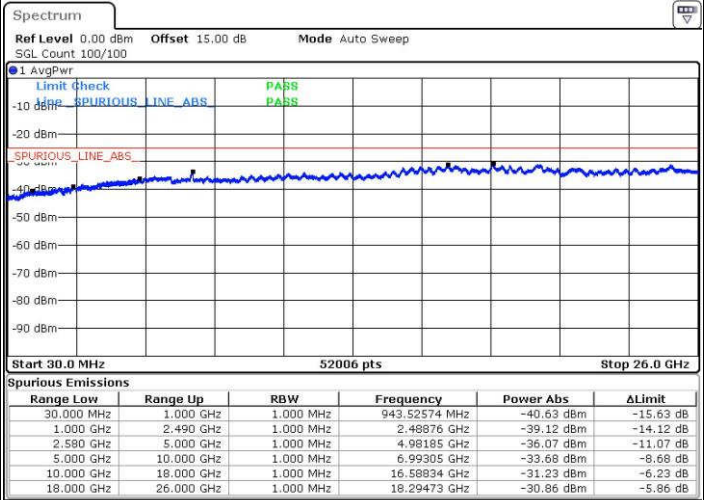

Date: 14.JUN.2017 18:06:46

Date: 14.JUN.2017 18:07:40

LTE Band 7 / 5MHz

Highest Channel / QPSK

Highest Channel / 16QAM

LTE Band 7 / 10MHz

Lowest Channel / QPSK

Lowest Channel / 16QAM

LTE Band 7 / 10MHz

Middle Channel / QPSK

Middle Channel / 16QAM

Date: 14.JUN.2017 18:23:56

Date: 14.JUN.2017 18:24:50

Highest Channel / QPSK

Highest Channel / 16QAM

Date: 14.JUN.2017 18:31:10

Date: 14.JUN.2017 18:32:05

LTE Band 7 / 15MHz

Lowest Channel / QPSK

Lowest Channel / 16QAM

Date: 14.JUN.2017 18:38:22

Date: 14.JUN.2017 18:39:17

Middle Channel / QPSK

Middle Channel / 16QAM