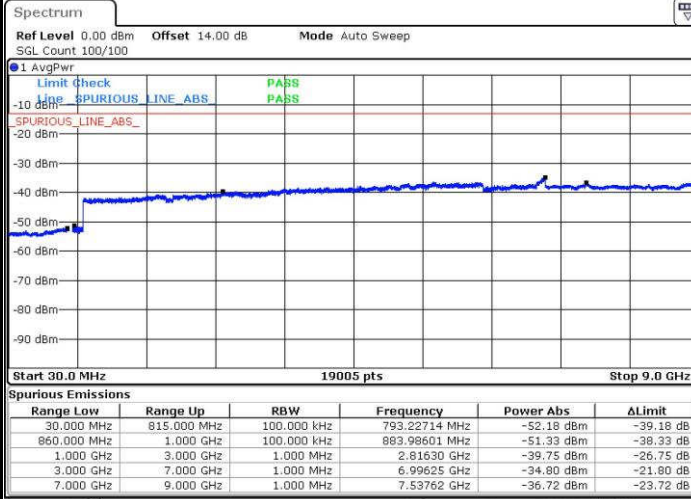

Date: 15 JUN.2017 18:08:21

Date: 15 JUN.2017 18:09:18

LTE Band 5 / 1.4MHz

Highest Channel / QPSK

Date: 15 JUN.2017 18:17:36

Highest Channel / 16QAM

Date: 15 JUN.2017 18:18:33

LTE Band 5 / 3MHz

Lowest Channel / QPSK

Date: 15 JUN.2017 18:26:51

Lowest Channel / 16QAM

Date: 15 JUN.2017 18:27:48

LTE Band 5 / 3MHz

Middle Channel / QPSK

Middle Channel / 16QAM

Date: 15 JUN.2017 18:29:27