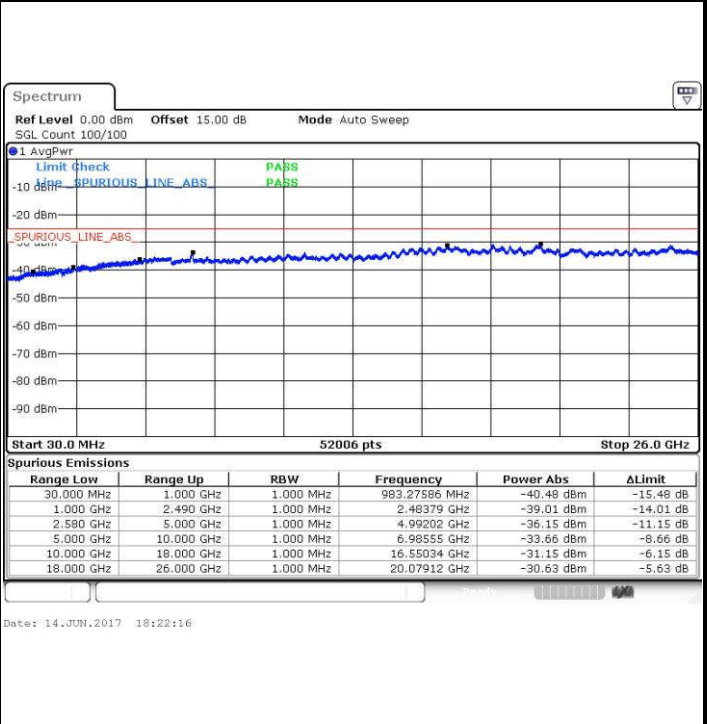

Date: 15 JUN. 2017 19:21:42

LTE Band 7 / 5MHz

Lowest Channel / QPSK

Lowest Channel / 16QAM

Date: 14.JUN.2017 18:04:14

Date: 14.JUN.2017 18:05:08

Middle Channel / QPSK

Middle Channel / 16QAM

Date: 14.JUN.2017 18:06:46

Date: 14.JUN.2017 18:07:40

LTE Band 7 / 5MHz

Highest Channel / QPSK

Highest Channel / 16QAM

LTE Band 7 / 10MHz

Lowest Channel / QPSK

Lowest Channel / 16QAM

LTE Band 7 / 10MHz

Middle Channel / QPSK

Middle Channel / 16QAM

Date: 14.JUN.2017 18:23:56

Date: 14.JUN.2017 18:24:50

Highest Channel / QPSK

Highest Channel / 16QAM

Date: 14.JUN.2017 18:31:10