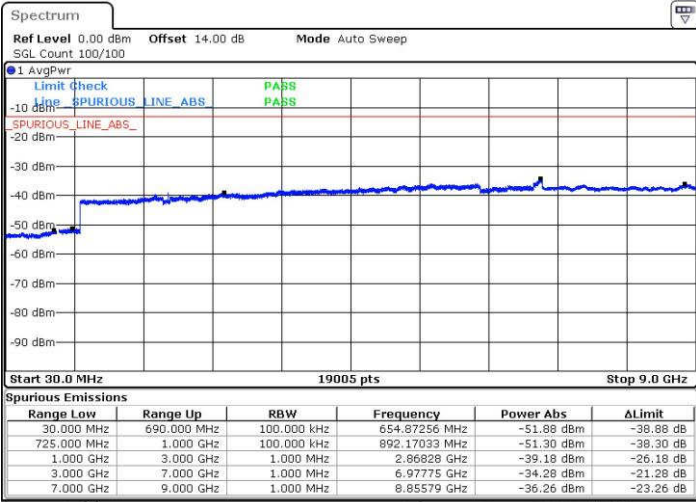

Date: 14 JUN. 2017 13:21:33

Date: 14 JUN. 2017 13:22:29

LTE Band 12 / 1.4MHz

Highest Channel / QPSK

Highest Channel / 16QAM

LTE Band 12 / 3MHz

Lowest Channel / QPSK

Lowest Channel / 16QAM

LTE Band 12 / 3MHz

Middle Channel / QPSK

Middle Channel / 16QAM

Date: 14.JUN.2017 13:39:35

Date: 14.JUN.2017 13:40:32

Highest Channel / QPSK

Highest Channel / 16QAM

Date: 14.JUN.2017 13:46:51

Date: 14.JUN.2017 13:47:48

LTE Band 12 / 5MHz

Lowest Channel / QPSK

Lowest Channel / 16QAM

Date: 14.JUN.2017 13:54:26

Date: 14.JUN.2017 13:55:22

Middle Channel / QPSK

Middle Channel / 16QAM