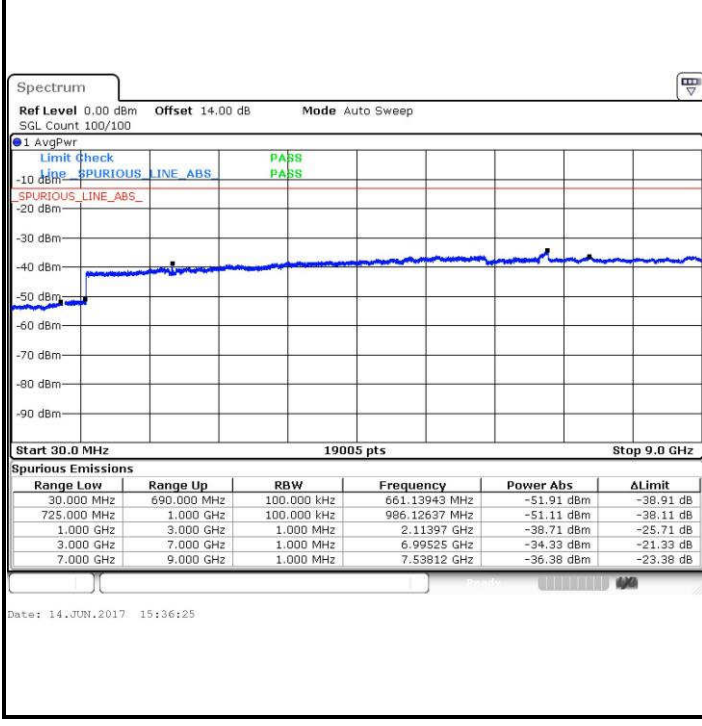

LTE Band 12 / 10MHz

Middle Channel / QPSK

Date: 14.JUN.2017 14:16:36

Middle Channel / 16QAM

Date: 14.JUN.2017 14:17:32

Highest Channel / QPSK

Date: 14.JUN.2017 14:23:52

Highest Channel / 16QAM

Date: 14.JUN.2017 14:24:49

LTE Band 17 / 5MHz

Lowest Channel / QPSK

Lowest Channel / 16QAM

Date: 14.JUN.2017 15:18:21

Date: 14.JUN.2017 15:19:18

Middle Channel / QPSK

Middle Channel / 16QAM

Date: 14.JUN.2017 15:20:57

Date: 14.JUN.2017 15:21:54

LTE Band 17 / 5MHz

Highest Channel / QPSK

Date: 14 JUN. 2017 15:28:13

Highest Channel / 16QAM

Date: 14 JUN. 2017 15:29:10

LTE Band 17 / 10MHz

Lowest Channel / QPSK

Date: 14 JUN. 2017 15:36:25

Lowest Channel / 16QAM

Date: 14 JUN. 2017 15:37:22