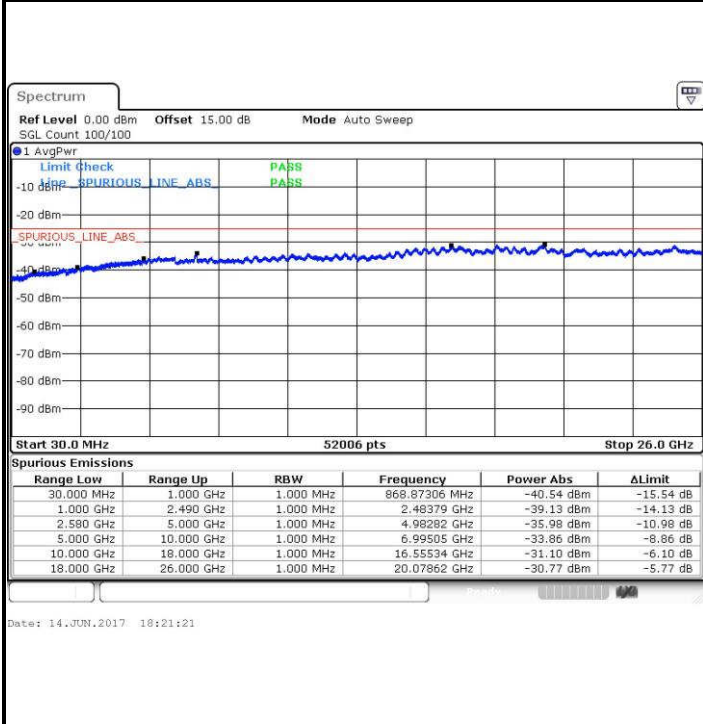

Date: 15 JUN. 2017 19:21:42

LTE Band 7 / 5MHz

Lowest Channel / QPSK

Lowest Channel / 16QAM

Date: 14.JUN.2017 18:04:14

Date: 14.JUN.2017 18:05:08

Middle Channel / QPSK

Middle Channel / 16QAM

Date: 14.JUN.2017 18:06:46

Date: 14.JUN.2017 18:07:40

LTE Band 7 / 5MHz

Highest Channel / QPSK

Highest Channel / 16QAM

LTE Band 7 / 10MHz

Lowest Channel / QPSK

Lowest Channel / 16QAM

LTE Band 7 / 10MHz

Middle Channel / QPSK

Middle Channel / 16QAM

Date: 14.JUN.2017 18:23:56

Date: 14.JUN.2017 18:24:50

Highest Channel / QPSK

Highest Channel / 16QAM

Date: 14.JUN.2017 18:31:10