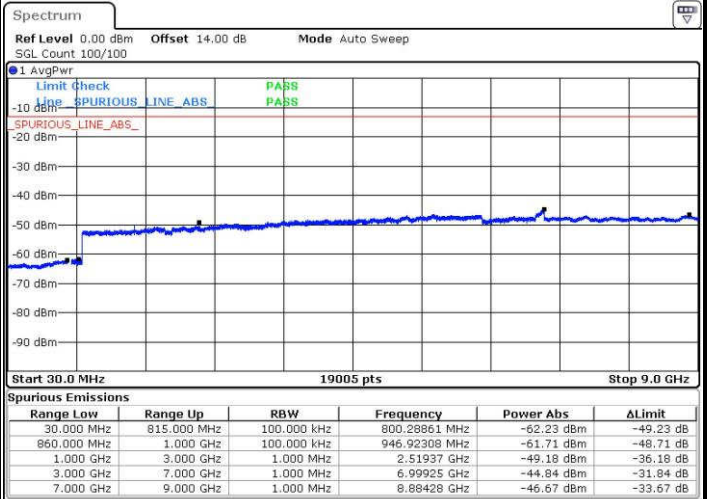

Date: 15 JUN.2017 18:59:43

Highest Channel / 16QAM

Date: 15 JUN.2017 19:00:40

LTE Band 5 / 10MHz

Lowest Channel / QPSK

Date: 15 JUN.2017 19:08:57

Lowest Channel / 16QAM

Date: 15 JUN.2017 19:09:53

LTE Band 5 / 10MHz

Middle Channel / QPSK

Middle Channel / 16QAM

Date: 15 JUN. 2017 19:11:32

Date: 15 JUN. 2017 19:12:29

Highest Channel / QPSK

Highest Channel / 16QAM

Date: 15 JUN. 2017 19:20:46

Date: 15 JUN. 2017 19:21:42

LTE Band 7 / 5MHz

Lowest Channel / QPSK

Lowest Channel / 16QAM

Date: 14.JUN.2017 18:04:14

Date: 14.JUN.2017 18:05:08

Middle Channel / QPSK

Middle Channel / 16QAM