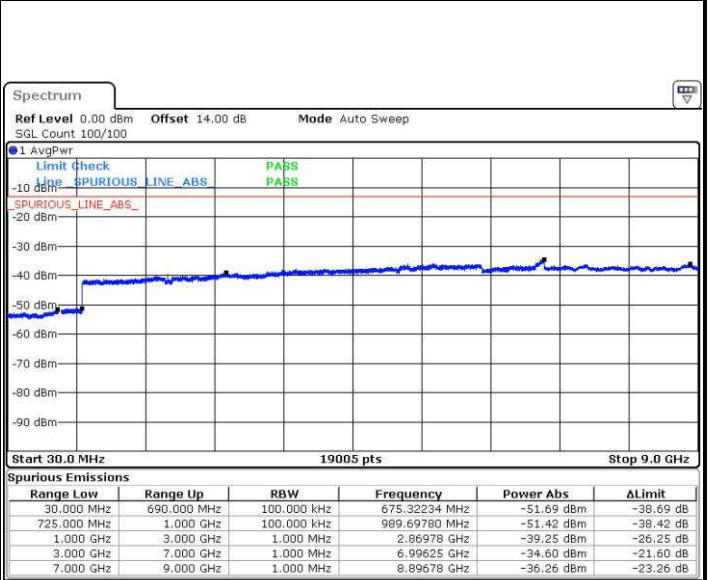

Date: 14.JUN.2017 13:47:48

LTE Band 12 / 5MHz

Lowest Channel / QPSK

Lowest Channel / 16QAM

Date: 14.JUN.2017 13:54:26

Date: 14.JUN.2017 13:55:22

Middle Channel / QPSK

Middle Channel / 16QAM

Date: 14.JUN.2017 13:57:01

Date: 14.JUN.2017 13:57:58

LTE Band 12 / 5MHz

Highest Channel / QPSK

Highest Channel / 16QAM

LTE Band 12 / 10MHz

Lowest Channel / QPSK

Lowest Channel / 16QAM

LTE Band 12 / 10MHz

Middle Channel / QPSK

Date: 14.JUN.2017 14:16:36

Middle Channel / 16QAM

Date: 14.JUN.2017 14:17:32

Highest Channel / QPSK

Date: 14.JUN.2017 14:23:52

Highest Channel / 16QAM