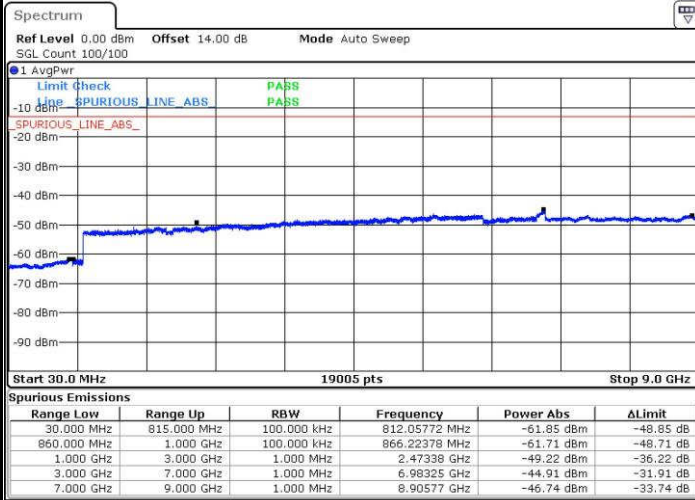

Lowest Channel / QPSK

Date: 15 JUN.2017 18:26:51

Lowest Channel / 16QAM

Date: 15 JUN.2017 18:27:48

LTE Band 5 / 3MHz

Middle Channel / QPSK

Middle Channel / 16QAM

Date: 15 JUN.2017 18:29:27

Date: 15 JUN.2017 18:30:23

Highest Channel / QPSK

Highest Channel / 16QAM

Date: 15 JUN.2017 18:38:40

Date: 15 JUN.2017 18:39:37

LTE Band 5 / 5MHz

Lowest Channel / QPSK

Lowest Channel / 16QAM

Date: 15 JUN 2017 18:47:54

Date: 15 JUN 2017 18:48:51

Middle Channel / QPSK

Middle Channel / 16QAM

Date: 15 JUN 2017 18:50:30

Date: 15 JUN 2017 18:51:27

LTE Band 5 / 5MHz

Highest Channel / QPSK

Date: 15 JUN.2017 18:59:43

Highest Channel / 16QAM

Date: 15 JUN.2017 19:00:40

LTE Band 5 / 10MHz

Lowest Channel / QPSK

Date: 15 JUN.2017 19:08:57

Lowest Channel / 16QAM

Date: 15 JUN.2017 19:09:53