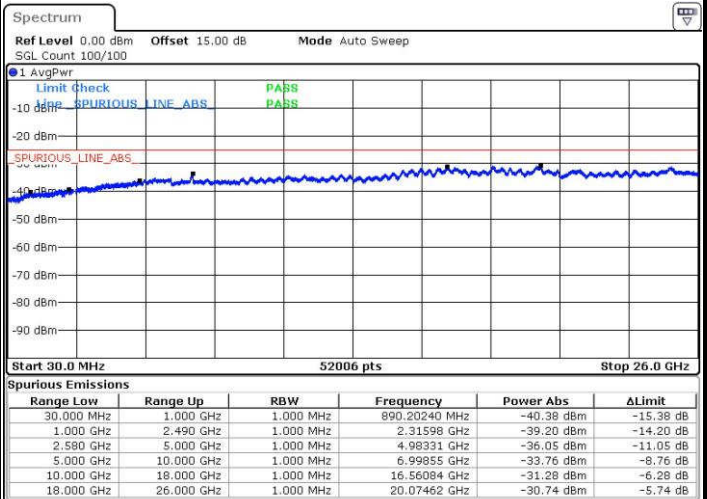

LTE Band 5 / 10MHz

Middle Channel / QPSK

Middle Channel / 16QAM

Date: 15 JUN. 2017 19:11:32

Date: 15 JUN. 2017 19:12:29

Highest Channel / QPSK

Highest Channel / 16QAM

Date: 15 JUN. 2017 19:20:46

Date: 15 JUN. 2017 19:21:42

LTE Band 7 / 5MHz

Lowest Channel / QPSK

Lowest Channel / 16QAM

Date: 14.JUN.2017 18:04:14

Date: 14.JUN.2017 18:05:08

Middle Channel / QPSK

Middle Channel / 16QAM

Date: 14.JUN.2017 18:06:46

Date: 14.JUN.2017 18:07:40

LTE Band 7 / 5MHz

Highest Channel / QPSK

Highest Channel / 16QAM

LTE Band 7 / 10MHz

Lowest Channel / QPSK

Lowest Channel / 16QAM