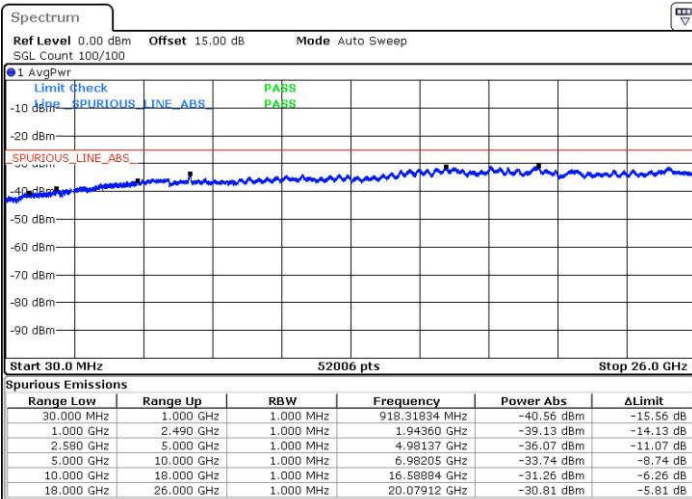

LTE Band 5 / 10MHz

Middle Channel / QPSK

Middle Channel / 16QAM

Date: 15 JUN. 2017 19:11:32

Date: 15 JUN. 2017 19:12:29

Highest Channel / QPSK

Highest Channel / 16QAM

Date: 15 JUN. 2017 19:20:46

Date: 15 JUN. 2017 19:21:42

LTE Band 7 / 5MHz

Lowest Channel / QPSK

Lowest Channel / 16QAM

Date: 14.JUN.2017 18:04:14

Date: 14.JUN.2017 18:05:08

Middle Channel / QPSK

Middle Channel / 16QAM

Date: 14.JUN.2017 18:06:46

Date: 14.JUN.2017 18:07:40

LTE Band 7 / 5MHz

Highest Channel / QPSK

Highest Channel / 16QAM

LTE Band 7 / 10MHz

Lowest Channel / QPSK

Lowest Channel / 16QAM