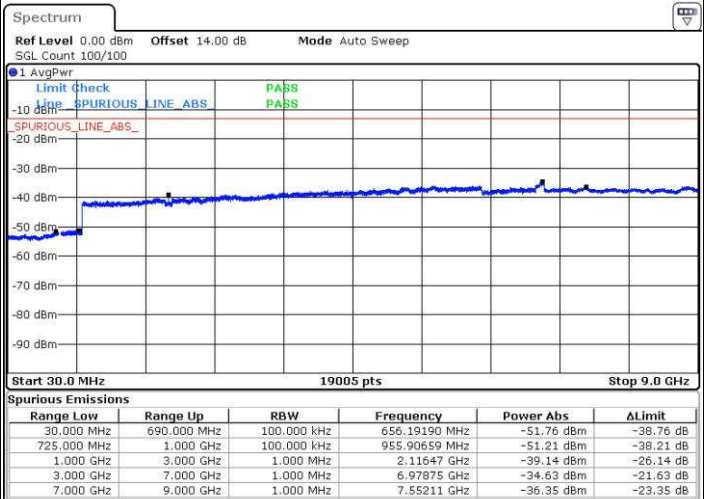

LTE Band 12 / 3MHz

Middle Channel / QPSK

Middle Channel / 16QAM

Date: 14.JUN.2017 13:39:35

Date: 14.JUN.2017 13:40:32

Highest Channel / QPSK

Highest Channel / 16QAM

Date: 14.JUN.2017 13:46:51

Date: 14.JUN.2017 13:47:48

LTE Band 12 / 5MHz

Lowest Channel / QPSK

Lowest Channel / 16QAM

Date: 14.JUN.2017 13:54:26

Date: 14.JUN.2017 13:55:22

Middle Channel / QPSK

Middle Channel / 16QAM

Date: 14.JUN.2017 13:57:01

Date: 14.JUN.2017 13:57:58

LTE Band 12 / 5MHz

Highest Channel / QPSK

Highest Channel / 16QAM

LTE Band 12 / 10MHz

Lowest Channel / QPSK

Lowest Channel / 16QAM