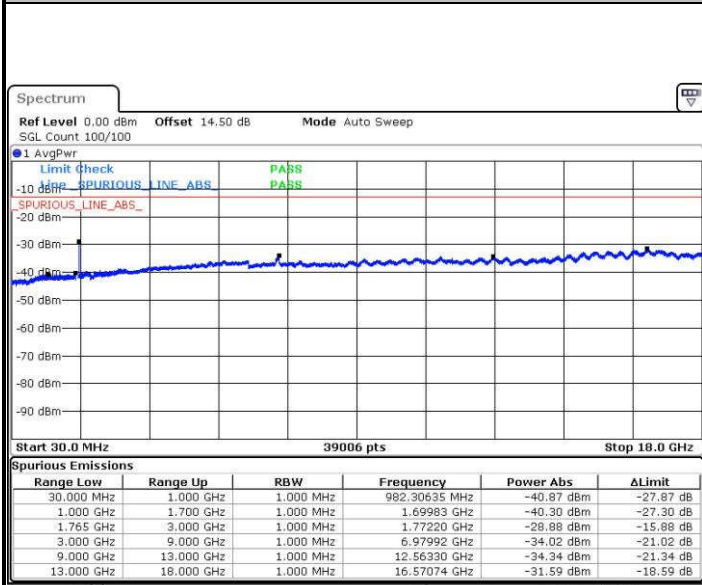

LTE Band 4 / 20MHz

Middle Channel / QPSK

Date: 13 JUN. 2017 22:53:42

Middle Channel / 16QAM

Date: 13 JUN. 2017 22:54:39

Highest Channel / QPSK

Date: 13 JUN. 2017 23:00:58

Highest Channel / 16QAM

Date: 13 JUN. 2017 23:01:55

LTE Band 5 / 1.4MHz

Lowest Channel / QPSK

Lowest Channel / 16QAM

Date: 15 JUN.2017 18:05:44

Date: 15 JUN.2017 18:06:41

Middle Channel / QPSK

Middle Channel / 16QAM

Date: 15 JUN.2017 18:08:21

Date: 15 JUN.2017 18:09:18

LTE Band 5 / 1.4MHz

Highest Channel / QPSK

Date: 15 JUN.2017 18:17:36

Highest Channel / 16QAM

Date: 15 JUN.2017 18:18:33

LTE Band 5 / 3MHz