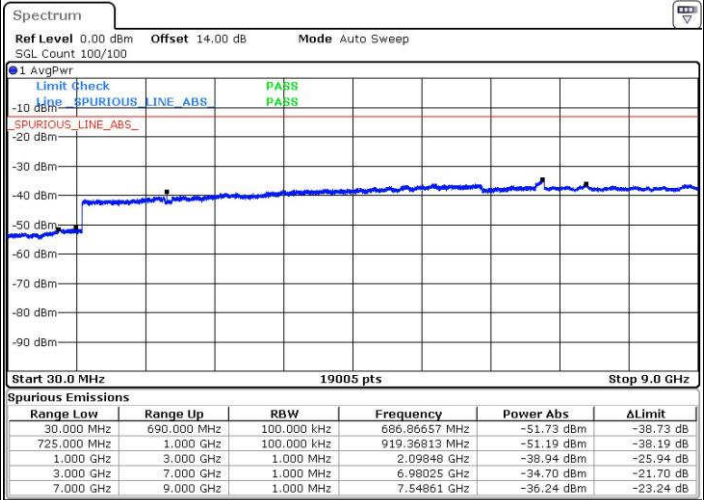

LTE Band 12 / 3MHz

Middle Channel / QPSK

Middle Channel / 16QAM

Date: 14.JUN.2017 13:39:35

Date: 14.JUN.2017 13:40:32

Highest Channel / QPSK

Highest Channel / 16QAM

Date: 14.JUN.2017 13:46:51

Date: 14.JUN.2017 13:47:48

LTE Band 12 / 5MHz

Lowest Channel / QPSK

Lowest Channel / 16QAM

Date: 14.JUN.2017 13:54:26

Date: 14.JUN.2017 13:55:22

Middle Channel / QPSK

Middle Channel / 16QAM

Date: 14.JUN.2017 13:57:01

Date: 14.JUN.2017 13:57:58

LTE Band 12 / 5MHz

Highest Channel / QPSK

Highest Channel / 16QAM

LTE Band 12 / 10MHz

Lowest Channel / QPSK

Lowest Channel / 16QAM