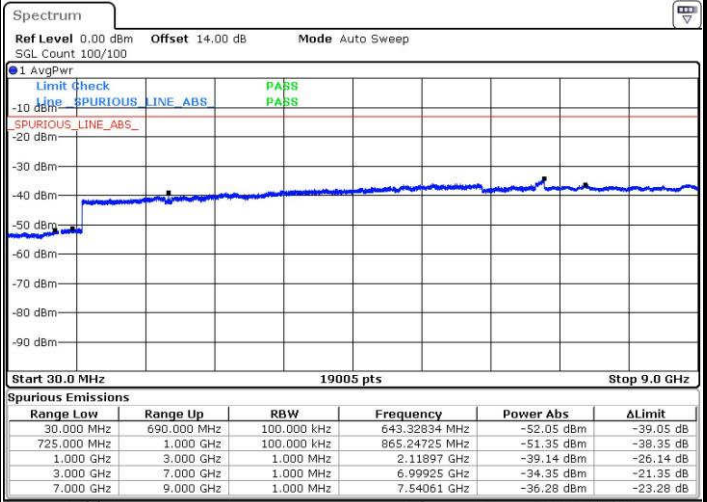

Date: 14.JUN.2017 19:06:19

LTE Band 12 / 1.4MHz

Lowest Channel / QPSK

Lowest Channel / 16QAM

Date: 14 JUN. 2017 13:18:58

Date: 14 JUN. 2017 13:19:54

Middle Channel / QPSK

Middle Channel / 16QAM

Date: 14 JUN. 2017 13:21:33

Date: 14 JUN. 2017 13:22:29

LTE Band 12 / 1.4MHz

Highest Channel / QPSK

Highest Channel / 16QAM

LTE Band 12 / 3MHz

Lowest Channel / QPSK

Lowest Channel / 16QAM

LTE Band 12 / 3MHz

Middle Channel / QPSK

Middle Channel / 16QAM

Date: 14.JUN.2017 13:39:35

Date: 14.JUN.2017 13:40:32

Highest Channel / QPSK

Highest Channel / 16QAM

Date: 14.JUN.2017 13:46:51