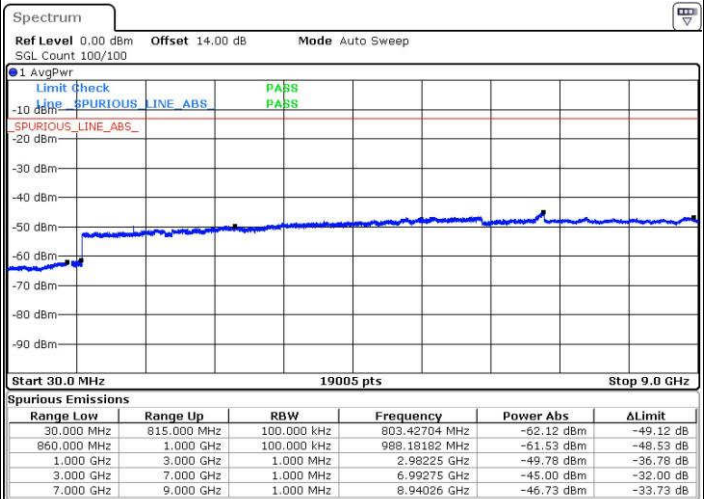

Date: 15 JUN.2017 18:30:23

Highest Channel / QPSK

Highest Channel / 16QAM

Date: 15 JUN.2017 18:38:40

Date: 15 JUN.2017 18:39:37

LTE Band 5 / 5MHz

Lowest Channel / QPSK

Lowest Channel / 16QAM

Date: 15 JUN 2017 18:47:54

Date: 15 JUN 2017 18:48:51

Middle Channel / QPSK

Middle Channel / 16QAM

Date: 15 JUN 2017 18:50:30

Date: 15 JUN 2017 18:51:27

LTE Band 5 / 5MHz

Highest Channel / QPSK

Date: 15 JUN.2017 18:59:43

Highest Channel / 16QAM

Date: 15 JUN.2017 19:00:40

LTE Band 5 / 10MHz

Lowest Channel / QPSK

Date: 15 JUN.2017 19:08:57

Lowest Channel / 16QAM

Date: 15 JUN.2017 19:09:53