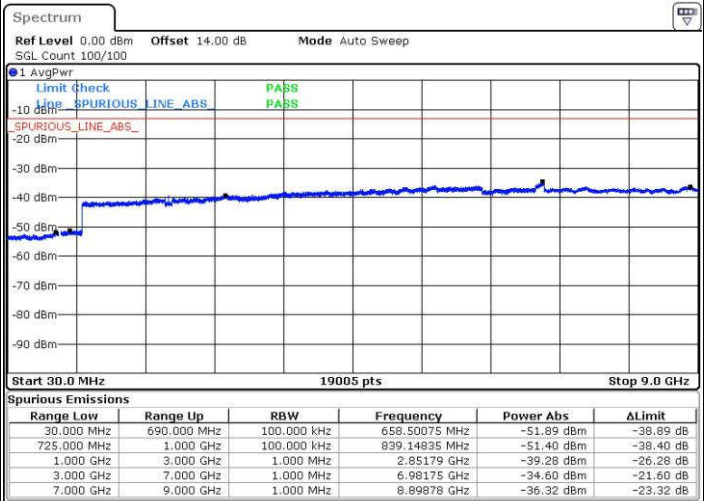

LTE Band 12 / 10MHz

Middle Channel / QPSK

Date: 14.JUN.2017 14:16:36

Middle Channel / 16QAM

Date: 14.JUN.2017 14:17:32

Highest Channel / QPSK

Date: 14.JUN.2017 14:23:52

Highest Channel / 16QAM

Date: 14.JUN.2017 14:24:49

LTE Band 17 / 5MHz

Lowest Channel / QPSK

Lowest Channel / 16QAM

Date: 14.JUN.2017 15:18:21

Date: 14.JUN.2017 15:19:18

Middle Channel / QPSK

Middle Channel / 16QAM

Date: 14.JUN.2017 15:20:57

Date: 14.JUN.2017 15:21:54

LTE Band 17 / 5MHz

Highest Channel / QPSK

Date: 14 JUN. 2017 15:28:13

Highest Channel / 16QAM

Date: 14 JUN. 2017 15:29:10

LTE Band 17 / 10MHz