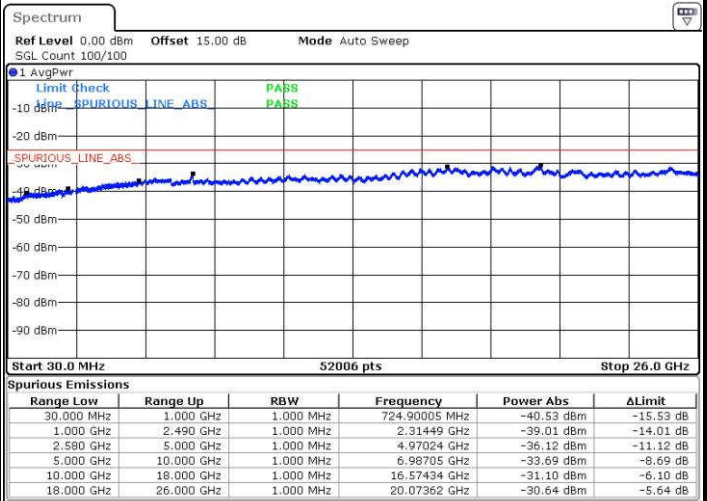

Date: 14.JUN.2017 18:06:46

Date: 14.JUN.2017 18:07:40

LTE Band 7 / 5MHz

Highest Channel / QPSK

Highest Channel / 16QAM

LTE Band 7 / 10MHz

Lowest Channel / QPSK

Lowest Channel / 16QAM

LTE Band 7 / 10MHz

Middle Channel / QPSK

Middle Channel / 16QAM

Date: 14.JUN.2017 18:23:56

Date: 14.JUN.2017 18:24:50

Highest Channel / QPSK

Highest Channel / 16QAM

Date: 14.JUN.2017 18:31:10

Date: 14.JUN.2017 18:32:05

LTE Band 7 / 15MHz

Lowest Channel / QPSK

Lowest Channel / 16QAM

Date: 14.JUN.2017 18:38:22

Date: 14.JUN.2017 18:39:17

Middle Channel / QPSK

Middle Channel / 16QAM