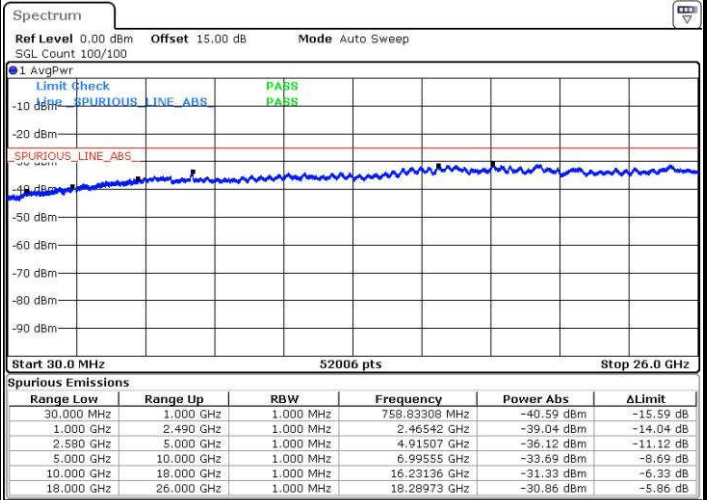

Date: 15 JUN.2017 18:59:43

Highest Channel / 16QAM

Date: 15 JUN.2017 19:00:40

LTE Band 5 / 10MHz

Lowest Channel / QPSK

Date: 15 JUN.2017 19:08:57

Lowest Channel / 16QAM

Date: 15 JUN.2017 19:09:53

LTE Band 5 / 10MHz

Middle Channel / QPSK

Middle Channel / 16QAM

Date: 15 JUN. 2017 19:11:32

Date: 15 JUN. 2017 19:12:29

Highest Channel / QPSK

Highest Channel / 16QAM

Date: 15 JUN. 2017 19:20:46

Date: 15 JUN. 2017 19:21:42

LTE Band 7 / 5MHz

Lowest Channel / QPSK

Lowest Channel / 16QAM

Date: 14.JUN.2017 18:04:14

Date: 14.JUN.2017 18:05:08

Middle Channel / QPSK

Middle Channel / 16QAM

Date: 14.JUN.2017 18:06:46

Date: 14.JUN.2017 18:07:40

LTE Band 7 / 5MHz

Highest Channel / QPSK

Highest Channel / 16QAM

LTE Band 7 / 10MHz

Lowest Channel / QPSK

Lowest Channel / 16QAM