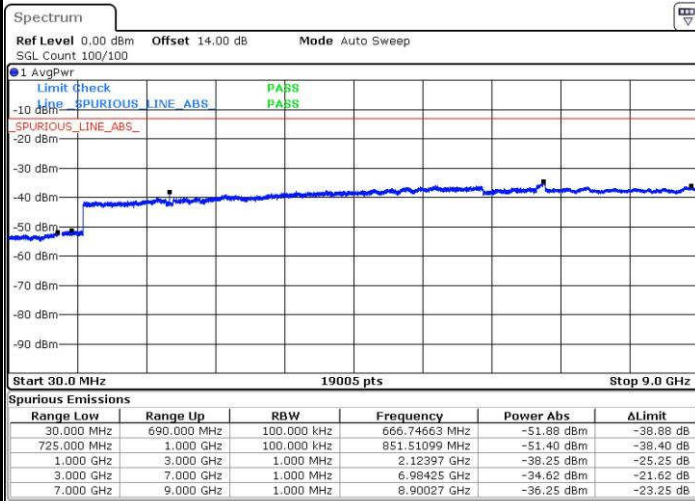

LTE Band 12 / 10MHz

Middle Channel / QPSK

Date: 14.JUN.2017 14:16:36

Middle Channel / 16QAM

Date: 14.JUN.2017 14:17:32

Highest Channel / QPSK

Date: 14.JUN.2017 14:23:52

Highest Channel / 16QAM

Date: 14.JUN.2017 14:24:49

LTE Band 17 / 5MHz

Lowest Channel / QPSK

Lowest Channel / 16QAM

Date: 14.JUN.2017 15:18:21

Date: 14.JUN.2017 15:19:18

Middle Channel / QPSK

Middle Channel / 16QAM

Date: 14.JUN.2017 15:20:57

Date: 14.JUN.2017 15:21:54

LTE Band 17 / 5MHz

Highest Channel / QPSK

Date: 14 JUN. 2017 15:28:13

Highest Channel / 16QAM

Date: 14 JUN. 2017 15:29:10

LTE Band 17 / 10MHz