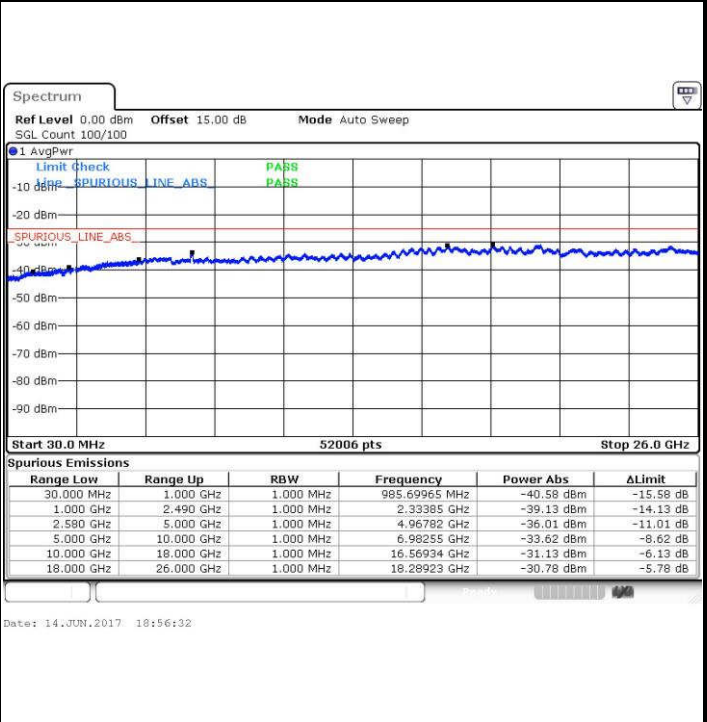

Date: 14.JUN.2017 18:32:05

LTE Band 7 / 15MHz

Lowest Channel / QPSK

Lowest Channel / 16QAM

Date: 14.JUN.2017 18:38:22

Date: 14.JUN.2017 18:39:17

Middle Channel / QPSK

Middle Channel / 16QAM

Date: 14.JUN.2017 18:40:54

Date: 14.JUN.2017 18:41:48

LTE Band 7 / 15MHz

Highest Channel / QPSK

Highest Channel / 16QAM

LTE Band 7 / 20MHz

Lowest Channel / QPSK

Lowest Channel / 16QAM

LTE Band 7 / 20MHz

Middle Channel / QPSK

Middle Channel / 16QAM

Date: 14.JUN.2017 18:58:11

Date: 14.JUN.2017 18:59:05

Highest Channel / QPSK

Highest Channel / 16QAM

Date: 14.JUN.2017 19:05:24