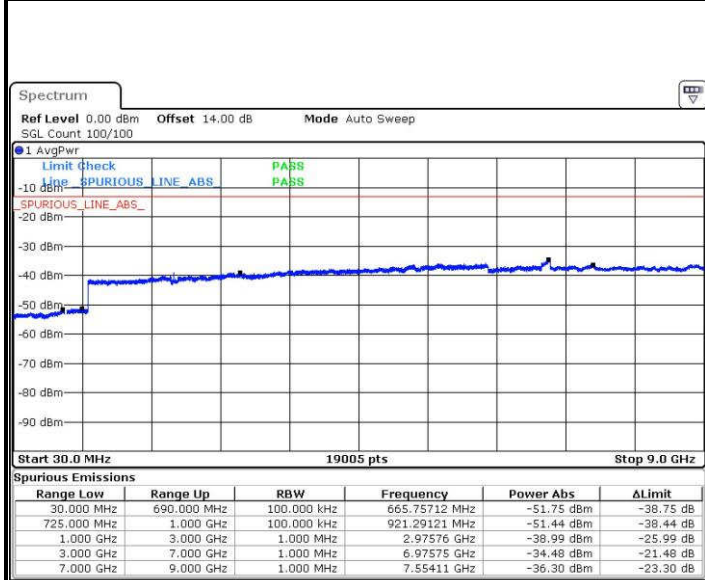

Date: 14.JUN.2017 13:47:48

LTE Band 12 / 5MHz

Lowest Channel / QPSK

Lowest Channel / 16QAM

Date: 14.JUN.2017 13:54:26

Date: 14.JUN.2017 13:55:22

Middle Channel / QPSK

Middle Channel / 16QAM

Date: 14.JUN.2017 13:57:01

Date: 14.JUN.2017 13:57:58

LTE Band 12 / 5MHz

Highest Channel / QPSK

Highest Channel / 16QAM

LTE Band 12 / 10MHz

Lowest Channel / QPSK

Lowest Channel / 16QAM

LTE Band 12 / 10MHz

Middle Channel / QPSK

Date: 14.JUN.2017 14:16:36

Middle Channel / 16QAM

Date: 14.JUN.2017 14:17:32

Highest Channel / QPSK

Date: 14.JUN.2017 14:23:52

Highest Channel / 16QAM