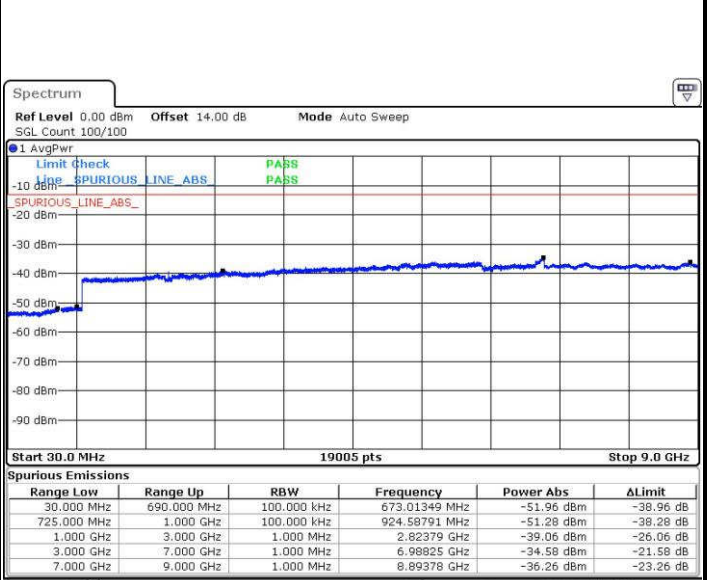

Date: 14.JUN.2017 13:57:01

Date: 14.JUN.2017 13:57:58

LTE Band 12 / 5MHz

Highest Channel / QPSK

Highest Channel / 16QAM

LTE Band 12 / 10MHz

Lowest Channel / QPSK

Lowest Channel / 16QAM

LTE Band 12 / 10MHz

Middle Channel / QPSK

Date: 14.JUN.2017 14:16:36

Middle Channel / 16QAM

Date: 14.JUN.2017 14:17:32

Highest Channel / QPSK

Date: 14.JUN.2017 14:23:52

Highest Channel / 16QAM

Date: 14.JUN.2017 14:24:49

LTE Band 17 / 5MHz

Lowest Channel / QPSK

Lowest Channel / 16QAM

Date: 14.JUN.2017 15:18:21

Date: 14.JUN.2017 15:19:18

Middle Channel / QPSK

Middle Channel / 16QAM

Date: 14.JUN.2017 15:20:57

Date: 14.JUN.2017 15:21:54

LTE Band 17 / 5MHz

Highest Channel / QPSK

Date: 14 JUN. 2017 15:28:13

Highest Channel / 16QAM

Date: 14 JUN. 2017 15:29:10

LTE Band 17 / 10MHz