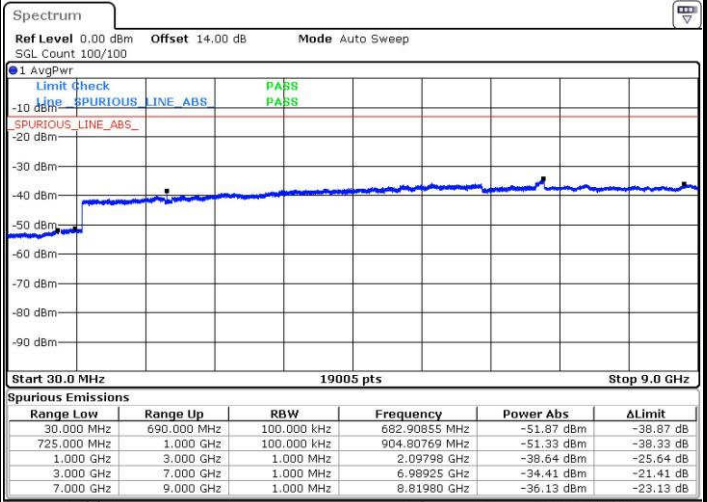

LTE Band 7 / 20MHz

Middle Channel / QPSK

Middle Channel / 16QAM

Date: 14.JUN.2017 18:58:11

Date: 14.JUN.2017 18:59:05

Highest Channel / QPSK

Highest Channel / 16QAM

Date: 14.JUN.2017 19:05:24

Date: 14.JUN.2017 19:06:19

LTE Band 12 / 1.4MHz

Lowest Channel / QPSK

Lowest Channel / 16QAM

Date: 14 JUN. 2017 13:18:58

Date: 14 JUN. 2017 13:19:54

Middle Channel / QPSK

Middle Channel / 16QAM

Date: 14 JUN. 2017 13:21:33

Date: 14 JUN. 2017 13:22:29

LTE Band 12 / 1.4MHz

Highest Channel / QPSK

Highest Channel / 16QAM

LTE Band 12 / 3MHz

Lowest Channel / QPSK

Lowest Channel / 16QAM