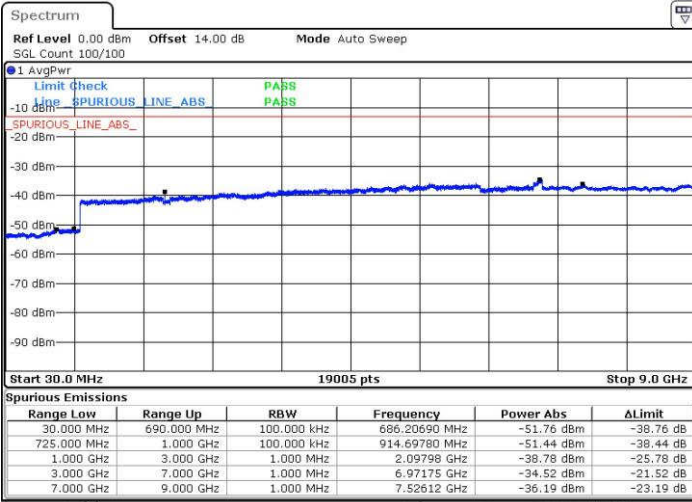

Date: 14.JUN.2017 18:40:54

Date: 14.JUN.2017 18:41:48

LTE Band 7 / 15MHz

Highest Channel / QPSK

Highest Channel / 16QAM

LTE Band 7 / 20MHz

Lowest Channel / QPSK

Lowest Channel / 16QAM

LTE Band 7 / 20MHz

Middle Channel / QPSK

Middle Channel / 16QAM

Date: 14.JUN.2017 18:58:11

Date: 14.JUN.2017 18:59:05

Highest Channel / QPSK

Highest Channel / 16QAM

Date: 14.JUN.2017 19:05:24

Date: 14.JUN.2017 19:06:19

LTE Band 12 / 1.4MHz

Lowest Channel / QPSK

Lowest Channel / 16QAM

Date: 14 JUN. 2017 13:18:58

Date: 14 JUN. 2017 13:19:54

Middle Channel / QPSK

Middle Channel / 16QAM