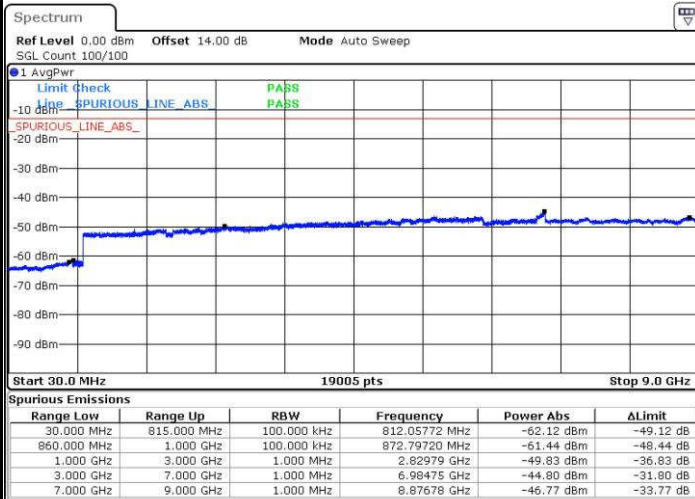

Date: 15 JUN.2017 18:30:23

Highest Channel / QPSK

Highest Channel / 16QAM

Date: 15 JUN.2017 18:38:40

Date: 15 JUN.2017 18:39:37

LTE Band 5 / 5MHz

Lowest Channel / QPSK

Lowest Channel / 16QAM

Date: 15 JUN 2017 18:47:54

Date: 15 JUN 2017 18:48:51

Middle Channel / QPSK

Middle Channel / 16QAM

Date: 15 JUN 2017 18:50:30

Date: 15 JUN 2017 18:51:27

LTE Band 5 / 5MHz

Highest Channel / QPSK