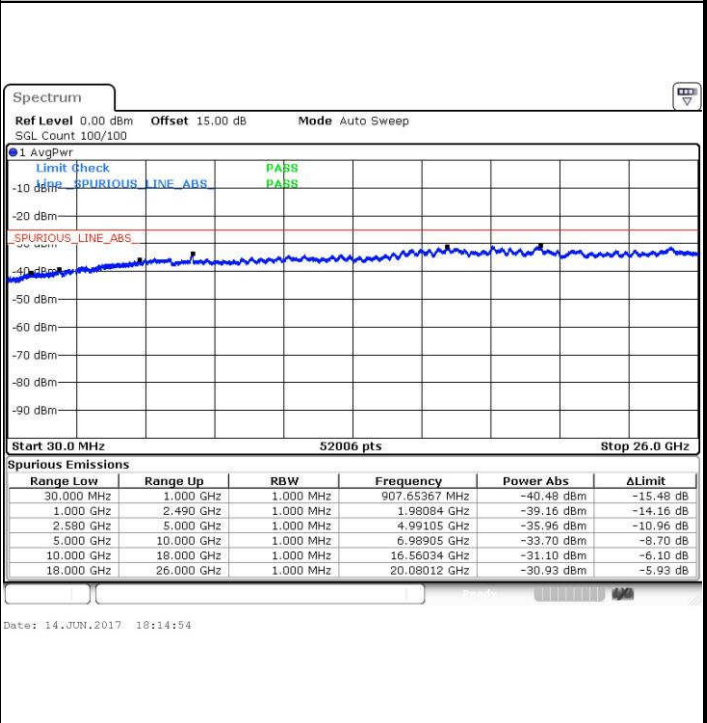

Date: 15 JUN. 2017 19:21:42

LTE Band 7 / 5MHz

Lowest Channel / QPSK

Lowest Channel / 16QAM

Date: 14.JUN.2017 18:04:14

Date: 14.JUN.2017 18:05:08

Middle Channel / QPSK

Middle Channel / 16QAM

Date: 14.JUN.2017 18:06:46

Date: 14.JUN.2017 18:07:40

LTE Band 7 / 5MHz

Highest Channel / QPSK

Highest Channel / 16QAM

LTE Band 7 / 10MHz

Lowest Channel / QPSK

Lowest Channel / 16QAM

LTE Band 7 / 10MHz

Middle Channel / QPSK

Middle Channel / 16QAM

Date: 14.JUN.2017 18:23:56

Date: 14.JUN.2017 18:24:50

Highest Channel / QPSK

Highest Channel / 16QAM

Date: 14.JUN.2017 18:31:10