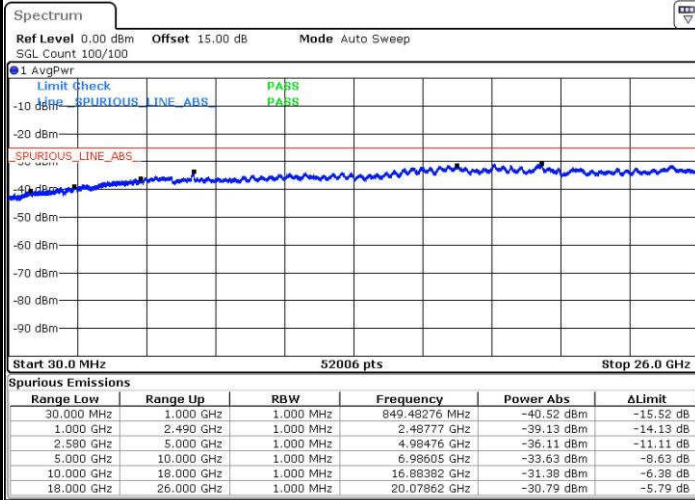

Date: 14.JUN.2017 18:06:46

Date: 14.JUN.2017 18:07:40

LTE Band 7 / 5MHz

Highest Channel / QPSK

Highest Channel / 16QAM

LTE Band 7 / 10MHz

Lowest Channel / QPSK

Lowest Channel / 16QAM

LTE Band 7 / 10MHz

Middle Channel / QPSK

Middle Channel / 16QAM

Date: 14.JUN.2017 18:23:56

Date: 14.JUN.2017 18:24:50

Highest Channel / QPSK

Highest Channel / 16QAM

Date: 14.JUN.2017 18:31:10

Date: 14.JUN.2017 18:32:05

LTE Band 7 / 15MHz

Lowest Channel / QPSK

Lowest Channel / 16QAM

Date: 14.JUN.2017 18:38:22

Date: 14.JUN.2017 18:39:17

Middle Channel / QPSK

Middle Channel / 16QAM