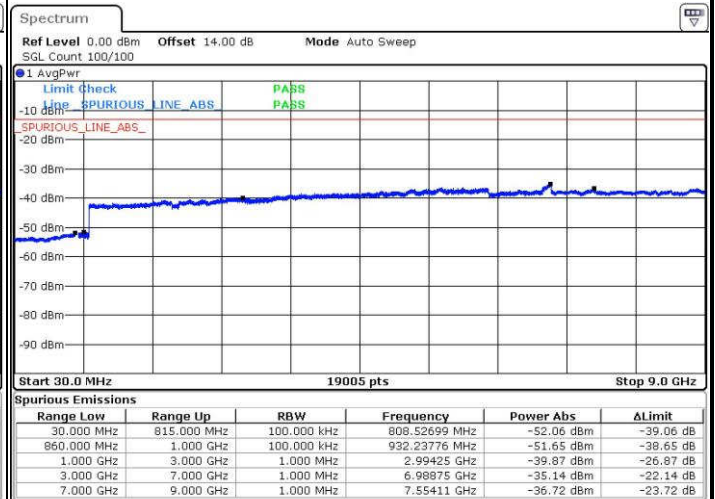

Date: 15 JUN.2017 18:08:21

Date: 15 JUN.2017 18:09:18

LTE Band 5 / 1.4MHz

Highest Channel / QPSK

Date: 15 JUN.2017 18:17:36

Highest Channel / 16QAM

Date: 15 JUN.2017 18:18:33

LTE Band 5 / 3MHz

Lowest Channel / QPSK

Date: 15 JUN.2017 18:26:51

Lowest Channel / 16QAM

Date: 15 JUN.2017 18:27:48

LTE Band 5 / 3MHz

Middle Channel / QPSK

Middle Channel / 16QAM

Date: 15 JUN.2017 18:29:27