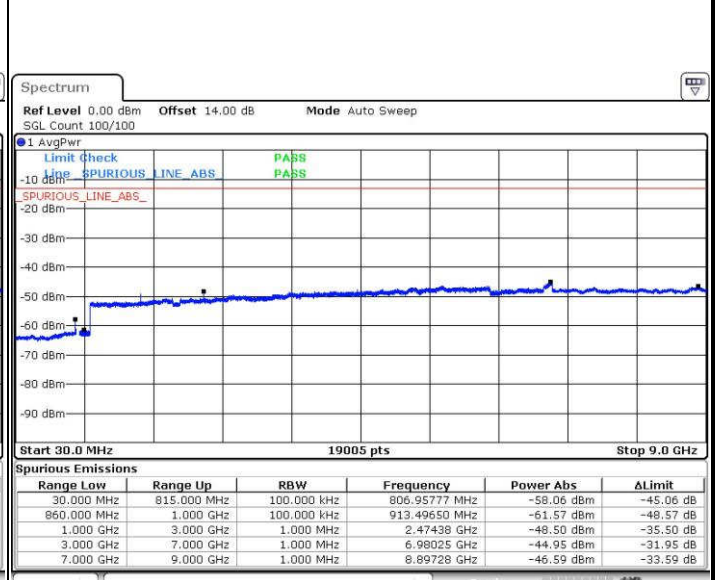

Date: 15 JUN 2017 18:47:54

Date: 15 JUN 2017 18:48:51

Middle Channel / QPSK

Middle Channel / 16QAM

Date: 15 JUN 2017 18:50:30

Date: 15 JUN 2017 18:51:27

LTE Band 5 / 5MHz

Highest Channel / QPSK

Date: 15 JUN.2017 18:59:43

Highest Channel / 16QAM

Date: 15 JUN.2017 19:00:40

LTE Band 5 / 10MHz

Lowest Channel / QPSK

Date: 15 JUN.2017 19:08:57

Lowest Channel / 16QAM

Date: 15 JUN.2017 19:09:53

LTE Band 5 / 10MHz

Middle Channel / QPSK

Middle Channel / 16QAM

Date: 15 JUN. 2017 19:11:32

Date: 15 JUN. 2017 19:12:29

Highest Channel / QPSK

Highest Channel / 16QAM

Date: 15 JUN. 2017 19:20:46