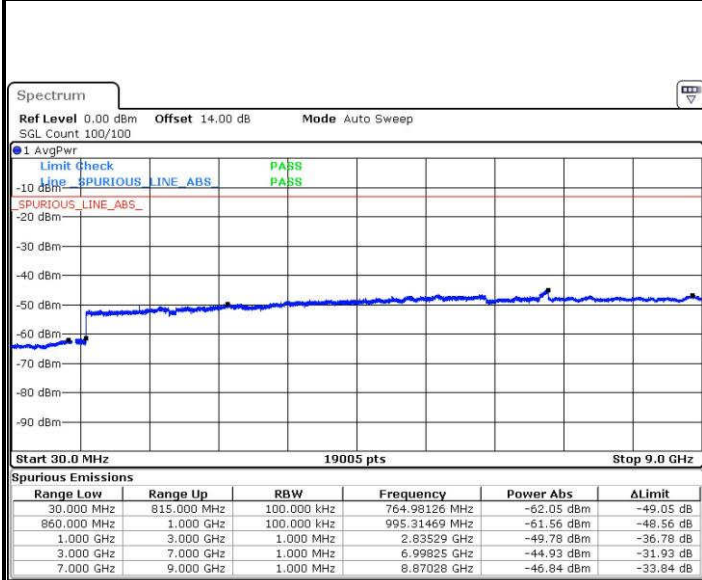

Date: 15 JUN.2017 18:30:23

Highest Channel / QPSK

Highest Channel / 16QAM

Date: 15 JUN.2017 18:38:40

Date: 15 JUN.2017 18:39:37

LTE Band 5 / 5MHz

Lowest Channel / QPSK

Lowest Channel / 16QAM

Date: 15 JUN 2017 18:47:54

Date: 15 JUN 2017 18:48:51

Middle Channel / QPSK

Middle Channel / 16QAM

Date: 15 JUN 2017 18:50:30

Date: 15 JUN 2017 18:51:27

LTE Band 5 / 5MHz

Highest Channel / QPSK

Date: 15 JUN.2017 18:59:43

Highest Channel / 16QAM

Date: 15 JUN.2017 19:00:40

LTE Band 5 / 10MHz

Lowest Channel / QPSK

Date: 15 JUN.2017 19:08:57

Lowest Channel / 16QAM

Date: 15 JUN.2017 19:09:53

LTE Band 5 / 10MHz

Middle Channel / QPSK

Middle Channel / 16QAM

Date: 15 JUN. 2017 19:11:32

Date: 15 JUN. 2017 19:12:29

Highest Channel / QPSK

Highest Channel / 16QAM

Date: 15 JUN. 2017 19:20:46