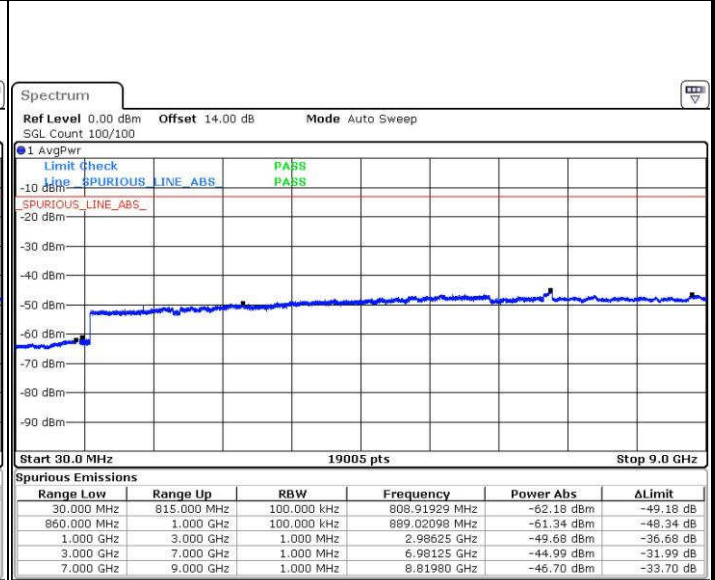

Date: 15 JUN.2017 18:30:23

Highest Channel / QPSK

Highest Channel / 16QAM

Date: 15 JUN.2017 18:38:40

Date: 15 JUN.2017 18:39:37

LTE Band 5 / 5MHz

Lowest Channel / QPSK

Lowest Channel / 16QAM

Date: 15 JUN 2017 18:47:54

Date: 15 JUN 2017 18:48:51

Middle Channel / QPSK

Middle Channel / 16QAM

Date: 15 JUN 2017 18:50:30

Date: 15 JUN 2017 18:51:27

LTE Band 5 / 5MHz

Highest Channel / QPSK

Date: 15 JUN.2017 18:59:43

Highest Channel / 16QAM

Date: 15 JUN.2017 19:00:40

LTE Band 5 / 10MHz

Lowest Channel / QPSK

Date: 15 JUN.2017 19:08:57

Lowest Channel / 16QAM

Date: 15 JUN.2017 19:09:53

LTE Band 5 / 10MHz

Middle Channel / QPSK

Middle Channel / 16QAM

Date: 15 JUN. 2017 19:11:32

Date: 15 JUN. 2017 19:12:29

Highest Channel / QPSK

Highest Channel / 16QAM

Date: 15 JUN. 2017 19:20:46