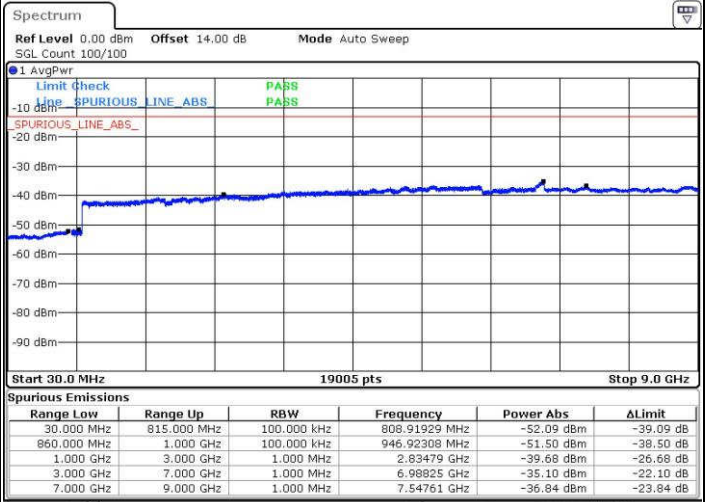

LTE Band 4 / 20MHz

Middle Channel / QPSK

Date: 13 JUN. 2017 22:53:42

Middle Channel / 16QAM

Date: 13 JUN. 2017 22:54:39

Highest Channel / QPSK

Date: 13 JUN. 2017 23:00:58

Highest Channel / 16QAM

Date: 13 JUN. 2017 23:01:55

LTE Band 5 / 1.4MHz

Lowest Channel / QPSK

Lowest Channel / 16QAM

Date: 15 JUN.2017 18:05:44

Date: 15 JUN.2017 18:06:41

Middle Channel / QPSK

Middle Channel / 16QAM

Date: 15 JUN.2017 18:08:21

Date: 15 JUN.2017 18:09:18

LTE Band 5 / 1.4MHz

Highest Channel / QPSK

Date: 15 JUN.2017 18:17:36

Highest Channel / 16QAM

Date: 15 JUN.2017 18:18:33

LTE Band 5 / 3MHz