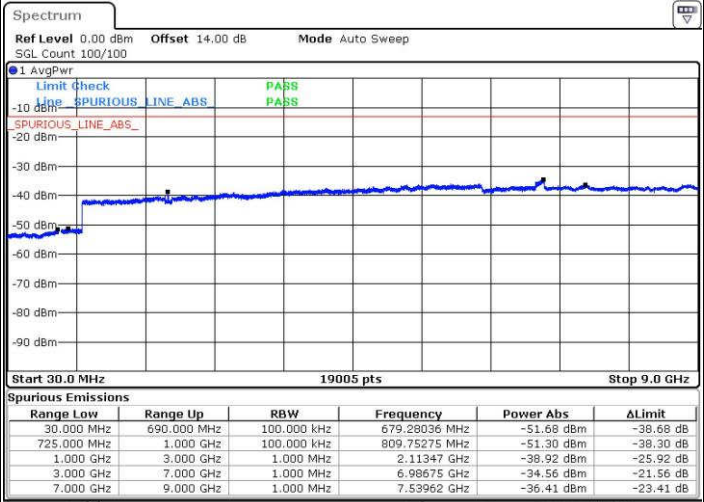

LTE Band 12 / 10MHz

Middle Channel / QPSK

Date: 14.JUN.2017 14:16:36

Middle Channel / 16QAM

Date: 14.JUN.2017 14:17:32

Highest Channel / QPSK

Date: 14.JUN.2017 14:23:52

Highest Channel / 16QAM

Date: 14.JUN.2017 14:24:49

LTE Band 17 / 5MHz

Lowest Channel / QPSK

Lowest Channel / 16QAM

Date: 14.JUN.2017 15:18:21

Date: 14.JUN.2017 15:19:18

Middle Channel / QPSK

Middle Channel / 16QAM

Date: 14.JUN.2017 15:20:57

Date: 14.JUN.2017 15:21:54

LTE Band 17 / 5MHz

Highest Channel / QPSK

Date: 14 JUN. 2017 15:28:13

Highest Channel / 16QAM

Date: 14 JUN. 2017 15:29:10

LTE Band 17 / 10MHz

Lowest Channel / QPSK

Date: 14 JUN. 2017 15:36:25

Lowest Channel / 16QAM

Date: 14 JUN. 2017 15:37:22