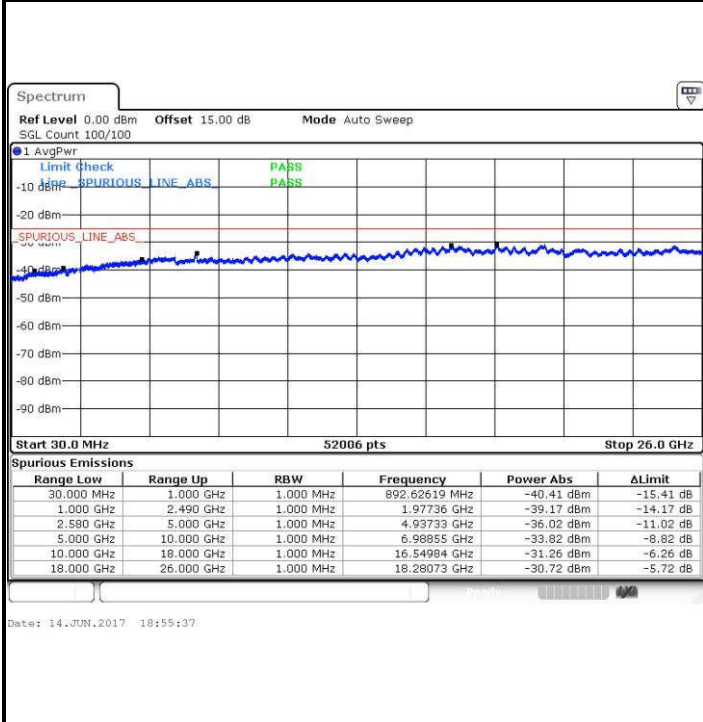

Date: 14.JUN.2017 18:32:05

LTE Band 7 / 15MHz

Lowest Channel / QPSK

Lowest Channel / 16QAM

Date: 14.JUN.2017 18:38:22

Date: 14.JUN.2017 18:39:17

Middle Channel / QPSK

Middle Channel / 16QAM

Date: 14.JUN.2017 18:40:54

Date: 14.JUN.2017 18:41:48

LTE Band 7 / 15MHz

Highest Channel / QPSK

Highest Channel / 16QAM

LTE Band 7 / 20MHz

Lowest Channel / QPSK

Lowest Channel / 16QAM

LTE Band 7 / 20MHz

Middle Channel / QPSK

Middle Channel / 16QAM

Date: 14.JUN.2017 18:58:11

Date: 14.JUN.2017 18:59:05

Highest Channel / QPSK

Highest Channel / 16QAM

Date: 14.JUN.2017 19:05:24