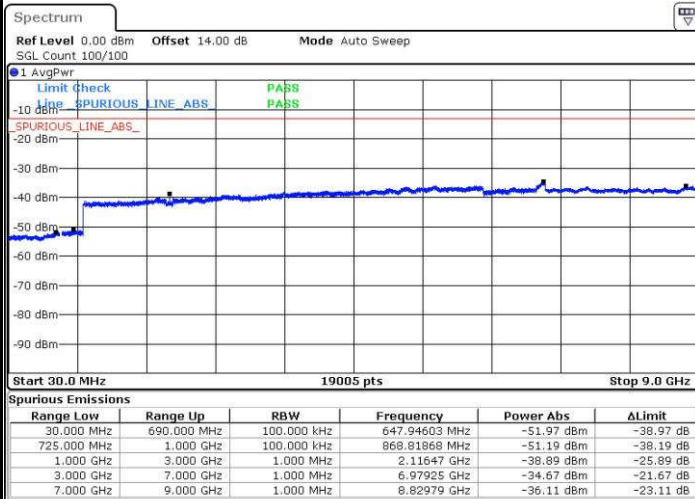

LTE Band 12 / 3MHz

Middle Channel / QPSK

Middle Channel / 16QAM

Date: 14.JUN.2017 13:39:35

Date: 14.JUN.2017 13:40:32

Highest Channel / QPSK

Highest Channel / 16QAM

Date: 14.JUN.2017 13:46:51

Date: 14.JUN.2017 13:47:48

LTE Band 12 / 5MHz

Lowest Channel / QPSK

Lowest Channel / 16QAM

Date: 14.JUN.2017 13:54:26

Date: 14.JUN.2017 13:55:22

Middle Channel / QPSK

Middle Channel / 16QAM

Date: 14.JUN.2017 13:57:01

Date: 14.JUN.2017 13:57:58

LTE Band 12 / 5MHz

Highest Channel / QPSK

Highest Channel / 16QAM

LTE Band 12 / 10MHz

Lowest Channel / QPSK

Lowest Channel / 16QAM