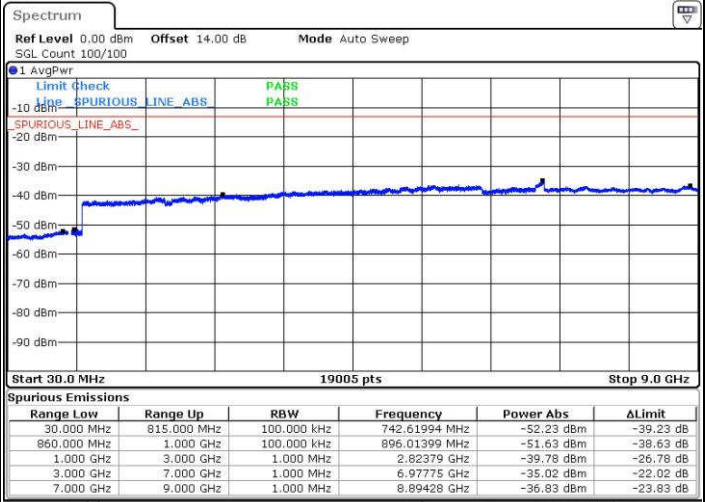

LTE Band 4 / 20MHz

Middle Channel / QPSK

Date: 13 JUN. 2017 22:53:42

Middle Channel / 16QAM

Date: 13 JUN. 2017 22:54:39

Highest Channel / QPSK

Date: 13 JUN. 2017 23:00:58

Highest Channel / 16QAM

Date: 13 JUN. 2017 23:01:55

LTE Band 5 / 1.4MHz

Lowest Channel / QPSK

Lowest Channel / 16QAM

Date: 15 JUN.2017 18:05:44

Date: 15 JUN.2017 18:06:41

Middle Channel / QPSK

Middle Channel / 16QAM

Date: 15 JUN.2017 18:08:21

Date: 15 JUN.2017 18:09:18

LTE Band 5 / 1.4MHz

Highest Channel / QPSK

Date: 15 JUN.2017 18:17:36

Highest Channel / 16QAM

Date: 15 JUN.2017 18:18:33

LTE Band 5 / 3MHz