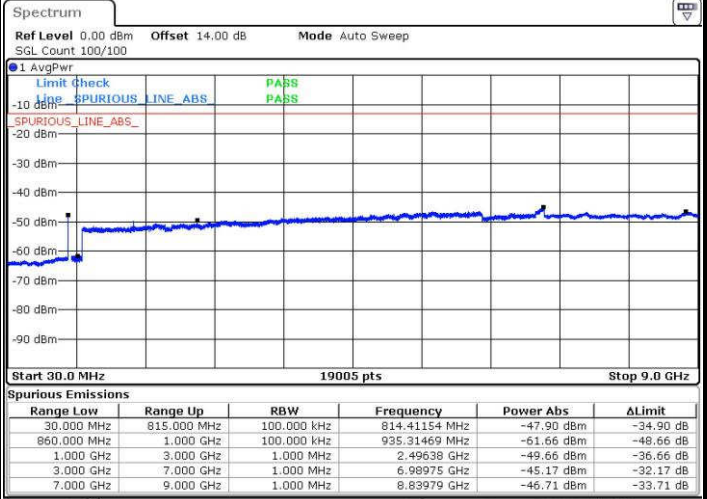

Date: 15 JUN 2017 18:47:54

Date: 15 JUN 2017 18:48:51

Middle Channel / QPSK

Middle Channel / 16QAM

Date: 15 JUN 2017 18:50:30

Date: 15 JUN 2017 18:51:27

LTE Band 5 / 5MHz

Highest Channel / QPSK

Date: 15 JUN.2017 18:59:43

Highest Channel / 16QAM

Date: 15 JUN.2017 19:00:40

LTE Band 5 / 10MHz

Lowest Channel / QPSK

Date: 15 JUN.2017 19:08:57

Lowest Channel / 16QAM

Date: 15 JUN.2017 19:09:53

LTE Band 5 / 10MHz

Middle Channel / QPSK

Middle Channel / 16QAM

Date: 15 JUN. 2017 19:11:32

Date: 15 JUN. 2017 19:12:29

Highest Channel / QPSK

Highest Channel / 16QAM

Date: 15 JUN. 2017 19:20:46