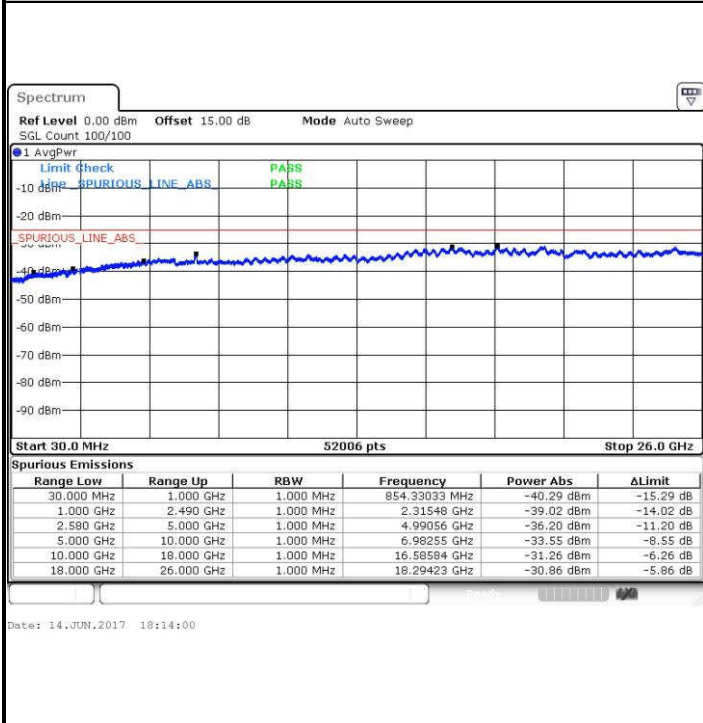

Date: 15 JUN. 2017 19:21:42

LTE Band 7 / 5MHz

Lowest Channel / QPSK

Lowest Channel / 16QAM

Date: 14.JUN.2017 18:04:14

Date: 14.JUN.2017 18:05:08

Middle Channel / QPSK

Middle Channel / 16QAM

Date: 14.JUN.2017 18:06:46

Date: 14.JUN.2017 18:07:40

LTE Band 7 / 5MHz

Highest Channel / QPSK

Highest Channel / 16QAM

LTE Band 7 / 10MHz

Lowest Channel / QPSK

Lowest Channel / 16QAM

LTE Band 7 / 10MHz

Middle Channel / QPSK

Middle Channel / 16QAM

Date: 14.JUN.2017 18:23:56

Date: 14.JUN.2017 18:24:50

Highest Channel / QPSK

Highest Channel / 16QAM

Date: 14.JUN.2017 18:31:10