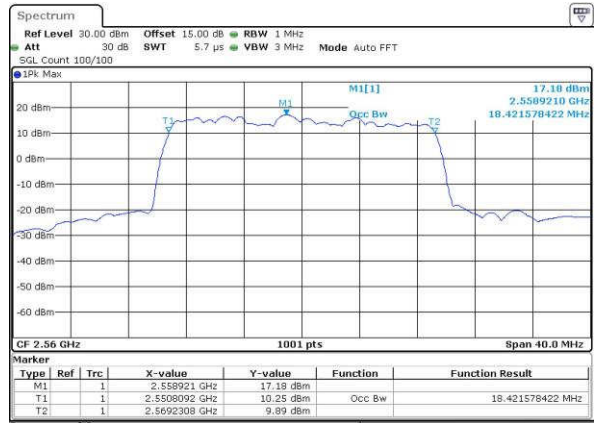

Date: 14 JUN 2017 18:41:59

Highest Channel / 15MHz / 16QAM

Date: 14 JUN 2017 18:42:10

LTE Band 7

Lowest Channel / 20MHz / QPSK

Date: 14 JUN 2017 18:49:13

Lowest Channel / 20MHz / 16QAM

Date: 14 JUN 2017 18:49:24

Middle Channel / 20MHz / QPSK

Date: 14 JUN 2017 18:56:43

Middle Channel / 20MHz / 16QAM

Date: 14 JUN 2017 18:56:55

Highest Channel / 20MHz / QPSK

Date: 14 JUN 2017 18:59:16

Highest Channel / 20MHz / 16QAM

Date: 14 JUN 2017 18:59:27

LTE Band 12

Lowest Channel / 1.4MHz / QPSK

Date: 14 JUN 2017 13:12:47

Lowest Channel / 1.4MHz / 16QAM

Date: 14 JUN 2017 13:12:58

Middle Channel / 1.4MHz / QPSK

Date: 14 JUN 2017 13:20:05

Middle Channel / 1.4MHz / 16QAM

Date: 14 JUN 2017 13:20:15

Highest Channel / 1.4MHz / QPSK

Date: 14 JUN 2017 13:22:40

Highest Channel / 1.4MHz / 16QAM

Date: 14 JUN 2017 13:22:52

LTE Band 12

Lowest Channel / 3MHz / QPSK

Date: 14 JUN 2017 13:30:50