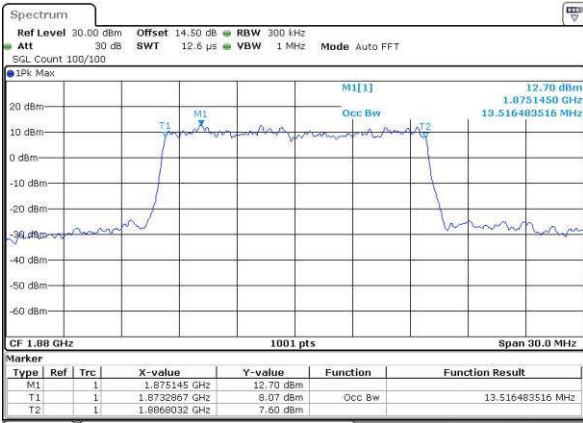

Highest Channel / 10MHz / 16QAM

Date: 15 JUN 2017 20:17:57

LTE Band 25

Lowest Channel / 15MHz / QPSK

Date: 15 JUN 2017 20:25:01

Lowest Channel / 15MHz / 16QAM

Date: 15 JUN 2017 20:25:12

Middle Channel / 15MHz / QPSK

Date: 15 JUN 2017 20:27:37

Middle Channel / 15MHz / 16QAM

Date: 15 JUN 2017 20:27:47

Highest Channel / 15MHz / QPSK

Date: 15 JUN 2017 20:30:12

Highest Channel / 15MHz / 16QAM

Date: 15 JUN 2017 20:30:22

LTE Band 25