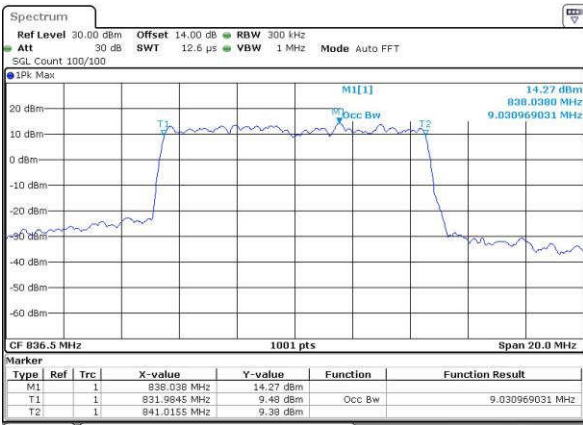

Lowest Channel / 10MHz / QPSK

Date: 15 JUN 2017 19:10:50

Lowest Channel / 10MHz / 16QAM

Date: 15 JUN 2017 19:10:10

Middle Channel / 10MHz / QPSK

Date: 15 JUN 2017 19:10:04

Middle Channel / 10MHz / 16QAM

Date: 15 JUN 2017 19:10:14

Highest Channel / 10MHz / QPSK

Date: 15 JUN 2017 19:12:39

Highest Channel / 10MHz / 16QAM

Date: 15 JUN 2017 19:12:50

LTE Band 7

Lowest Channel / 5MHz / QPSK

Date: 14 JUN 2017 17:58:05

Lowest Channel / 5MHz / 16QAM