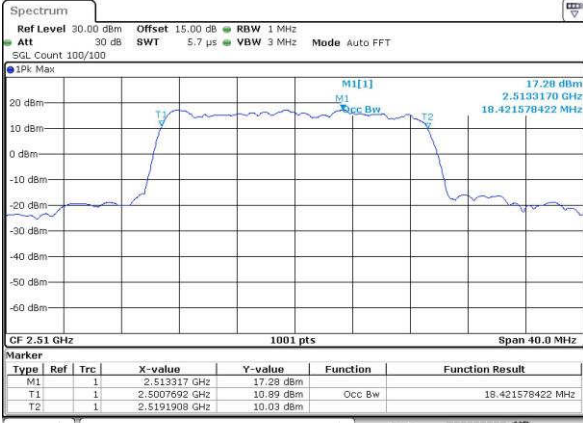

Date: 14 JUN 2017 18:41:59

Highest Channel / 15MHz / 16QAM

Date: 14 JUN 2017 18:42:10

LTE Band 7

Lowest Channel / 20MHz / QPSK

Date: 14 JUN 2017 18:49:13

Lowest Channel / 20MHz / 16QAM

Date: 14 JUN 2017 18:49:24

Middle Channel / 20MHz / QPSK

Date: 14 JUN 2017 18:56:43

Middle Channel / 20MHz / 16QAM

Date: 14 JUN 2017 18:56:55

Highest Channel / 20MHz / QPSK

Date: 14 JUN 2017 18:59:16

Highest Channel / 20MHz / 16QAM

Date: 14 JUN 2017 18:59:27