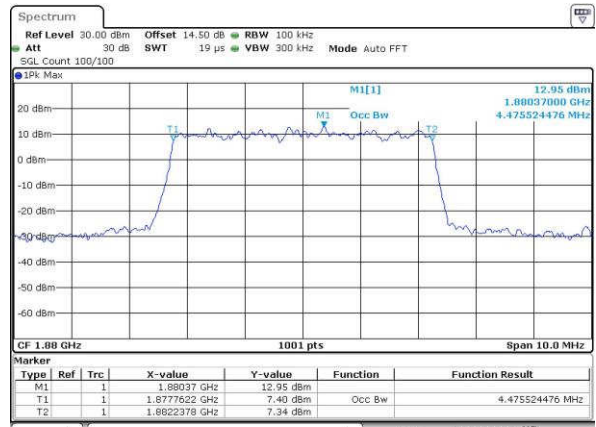

LTE Band 25

Lowest Channel / 5MHz / QPSK

Date: 15 JUN 2017 20:00:12

Lowest Channel / 5MHz / 16QAM

Date: 15 JUN 2017 20:00:23

Middle Channel / 5MHz / QPSK

Date: 15 JUN 2017 20:02:47

Middle Channel / 5MHz / 16QAM

Date: 15 JUN 2017 20:02:58

Highest Channel / 5MHz / QPSK

Date: 15 JUN 2017 20:05:22

Highest Channel / 5MHz / 16QAM

Date: 15 JUN 2017 20:05:33

LTE Band 25

Lowest Channel / 10MHz / QPSK

Date: 15 JUN 2017 20:12:36