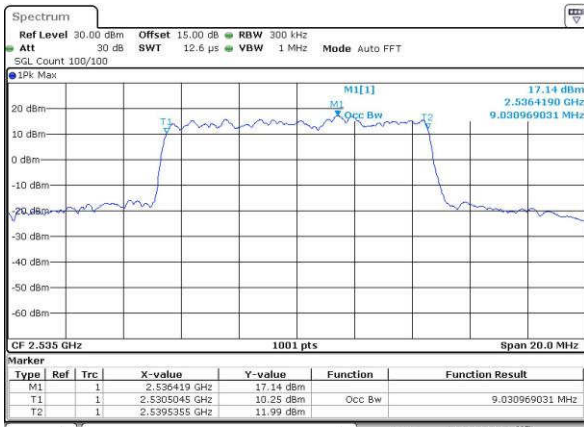

Date: 14 JUN 2017 18:08:02

LTE Band 7

Lowest Channel / 10MHz / QPSK

Date: 14 JUN 2017 18:15:05

Lowest Channel / 10MHz / 16QAM

Date: 14 JUN 2017 18:15:15

Middle Channel / 10MHz / QPSK

Date: 14 JUN 2017 18:22:27

Middle Channel / 10MHz / 16QAM

Date: 14 JUN 2017 18:22:38

Highest Channel / 10MHz / QPSK

Date: 14 JUN 2017 18:25:01

Highest Channel / 10MHz / 16QAM

Date: 14 JUN 2017 18:25:12

LTE Band 7

Lowest Channel / 15MHz / QPSK