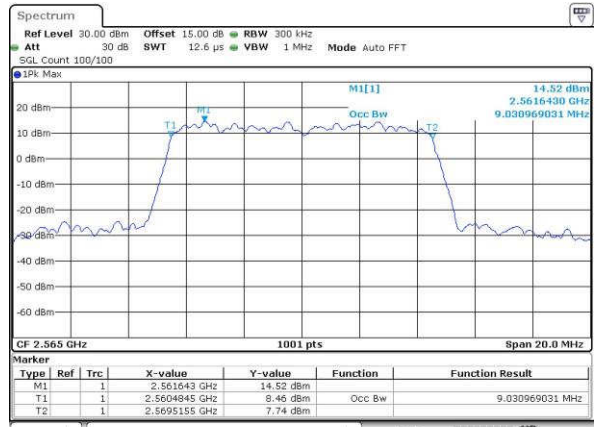

Middle Channel / 10MHz / 16QAM

Date: 14 JUN 2017 18:22:38

Highest Channel / 10MHz / QPSK

Date: 14 JUN 2017 18:25:01

Highest Channel / 10MHz / 16QAM

Date: 14 JUN 2017 18:25:12

LTE Band 7

Lowest Channel / 15MHz / QPSK