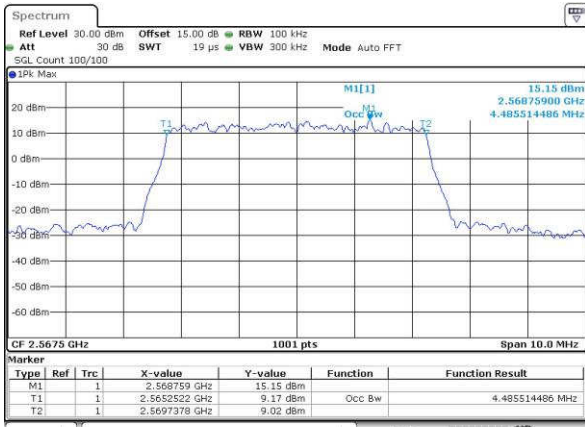

Highest Channel / 10MHz / QPSK

Date: 15 JUN 2017 19:12:39

Highest Channel / 10MHz / 16QAM

Date: 15 JUN 2017 19:12:50

LTE Band 7

Lowest Channel / 5MHz / QPSK

Date: 14 JUN 2017 17:58:05

Lowest Channel / 5MHz / 16QAM

Date: 14 JUN 2017 17:58:16

Middle Channel / 5MHz / QPSK

Date: 14 JUN 2017 18:05:19

Middle Channel / 5MHz / 16QAM

Date: 14 JUN 2017 18:05:30

Highest Channel / 5MHz / QPSK

Date: 14 JUN 2017 18:07:51

Highest Channel / 5MHz / 16QAM

Date: 14 JUN 2017 18:08:02

LTE Band 7

Lowest Channel / 10MHz / QPSK

Date: 14 JUN 2017 18:15:05

Lowest Channel / 10MHz / 16QAM

Date: 14 JUN 2017 18:15:15

Middle Channel / 10MHz / QPSK

Date: 14 JUN 2017 18:22:27