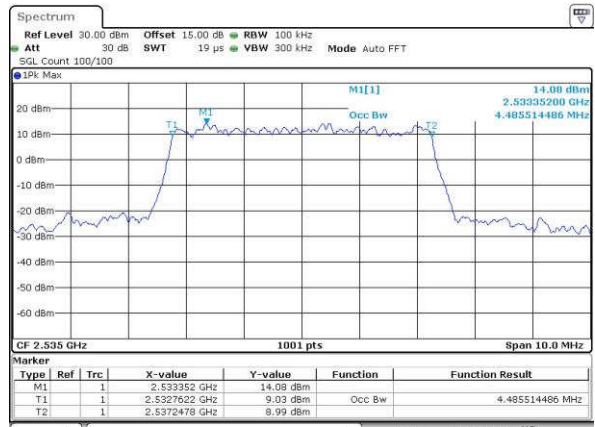

Middle Channel / 5MHz / 16QAM

Date: 14 JUN 2017 18:05:30