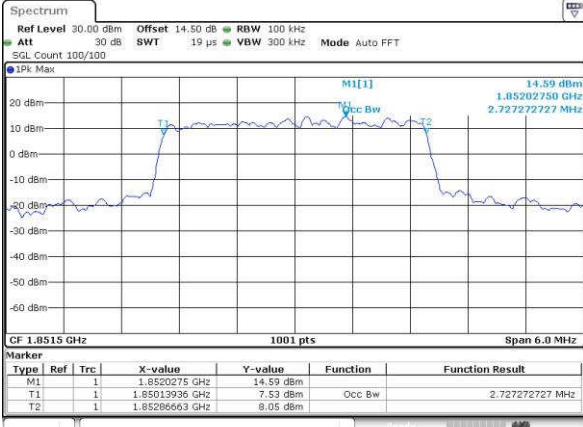

Date: 15 JUN 2017 19:35:21

Lowest Channel / 1.4MHz / 16QAM

Date: 15 JUN 2017 19:35:32

Middle Channel / 1.4MHz / QPSK

Date: 15 JUN 2017 19:37:57

Middle Channel / 1.4MHz / 16QAM

Date: 15 JUN 2017 19:38:07

Highest Channel / 1.4MHz / QPSK

Date: 15 JUN 2017 19:40:32

Highest Channel / 1.4MHz / 16QAM

Date: 15 JUN 2017 19:40:42

LTE Band 25

Lowest Channel / 3MHz / QPSK

Date: 15 JUN 2017 19:47:46

Lowest Channel / 3MHz / 16QAM

Date: 15 JUN 2017 19:47:57

Middle Channel / 3MHz / QPSK

Date: 15 JUN 2017 19:50:22

Middle Channel / 3MHz / 16QAM

Date: 15 JUN 2017 19:50:32

Highest Channel / 3MHz / QPSK

Date: 15 JUN 2017 19:52:57

Highest Channel / 3MHz / 16QAM

Date: 15 JUN 2017 19:53:07