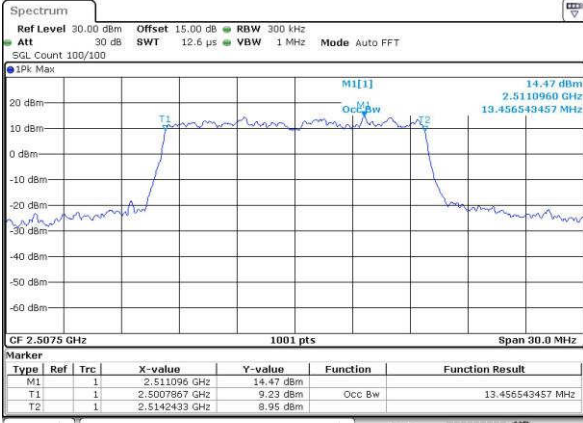

Date: 14 JUN 2017 18:08:02

LTE Band 7

Lowest Channel / 10MHz / QPSK

Date: 14 JUN 2017 18:15:05

Lowest Channel / 10MHz / 16QAM

Date: 14 JUN 2017 18:15:15

Middle Channel / 10MHz / QPSK

Date: 14 JUN 2017 18:22:27

Middle Channel / 10MHz / 16QAM

Date: 14 JUN 2017 18:22:38

Highest Channel / 10MHz / QPSK

Date: 14 JUN 2017 18:25:01

Highest Channel / 10MHz / 16QAM

Date: 14 JUN 2017 18:25:12

LTE Band 7

Lowest Channel / 15MHz / QPSK

Date: 14 JUN 2017 18:32:16

Lowest Channel / 15MHz / 16QAM

Date: 14 JUN 2017 18:32:26

Middle Channel / 15MHz / QPSK

Date: 14 JUN 2017 18:39:28

Middle Channel / 15MHz / 16QAM

Date: 14 JUN 2017 18:39:39

Highest Channel / 15MHz / QPSK

Date: 14 JUN 2017 18:41:59

Highest Channel / 15MHz / 16QAM

Date: 14 JUN 2017 18:42:10

LTE Band 7

Lowest Channel / 20MHz / QPSK

Date: 14 JUN 2017 18:49:13

Lowest Channel / 20MHz / 16QAM

Date: 14 JUN 2017 18:49:24