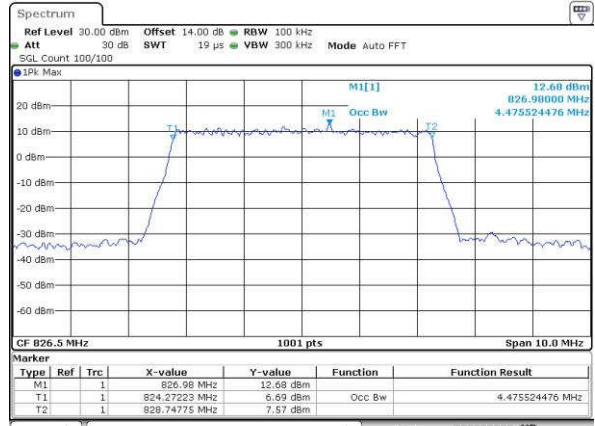

Highest Channel / 3MHz / 16QAM

Date: 15 JUN 2017 18:30:44

LTE Band 5

Lowest Channel / 5MHz / QPSK

Date: 15 JUN 2017 18:39:47

Lowest Channel / 5MHz / 16QAM

Date: 15 JUN 2017 18:39:58

Middle Channel / 5MHz / QPSK

Date: 15 JUN 2017 18:49:01

Middle Channel / 5MHz / 16QAM

Date: 15 JUN 2017 18:49:12

Highest Channel / 5MHz / QPSK

Date: 15 JUN 2017 18:51:37

Highest Channel / 5MHz / 16QAM

Date: 15 JUN 2017 18:51:48

LTE Band 5