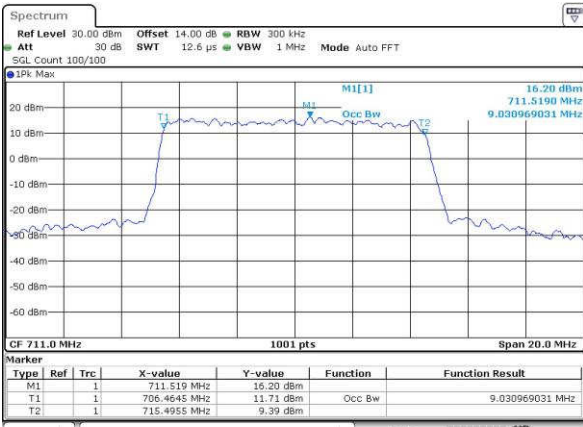

Date: 14 JUN 2017 15:22:15

LTE Band 17

Lowest Channel / 10MHz / QPSK

Date: 14 JUN 2017 15:30:17

Lowest Channel / 10MHz / 16QAM

Date: 14 JUN 2017 15:30:28

Middle Channel / 10MHz / QPSK

Date: 14 JUN 2017 15:37:03

Middle Channel / 10MHz / 16QAM

Date: 14 JUN 2017 15:37:43

Highest Channel / 10MHz / QPSK

Date: 14 JUN 2017 15:40:09

Highest Channel / 10MHz / 16QAM

Date: 14 JUN 2017 15:40:19

LTE Band 25

Lowest Channel / 1.4MHz / QPSK