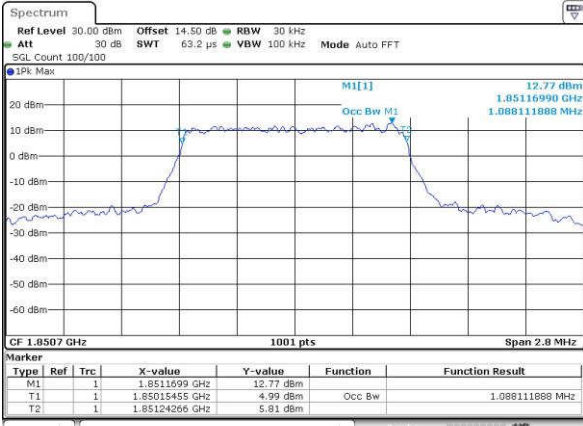

Date: 14 JUN 2017 15:22:15

LTE Band 17

Lowest Channel / 10MHz / QPSK

Date: 14 JUN 2017 15:30:17

Lowest Channel / 10MHz / 16QAM

Date: 14 JUN 2017 15:30:28

Middle Channel / 10MHz / QPSK

Date: 14 JUN 2017 15:37:03

Middle Channel / 10MHz / 16QAM

Date: 14 JUN 2017 15:37:43

Highest Channel / 10MHz / QPSK

Date: 14 JUN 2017 15:40:09

Highest Channel / 10MHz / 16QAM

Date: 14 JUN 2017 15:40:19

LTE Band 25

Lowest Channel / 1.4MHz / QPSK

Date: 15 JUN 2017 19:35:21

Lowest Channel / 1.4MHz / 16QAM

Date: 15 JUN 2017 19:35:32

Middle Channel / 1.4MHz / QPSK

Date: 15 JUN 2017 19:37:57

Middle Channel / 1.4MHz / 16QAM

Date: 15 JUN 2017 19:38:07

Highest Channel / 1.4MHz / QPSK