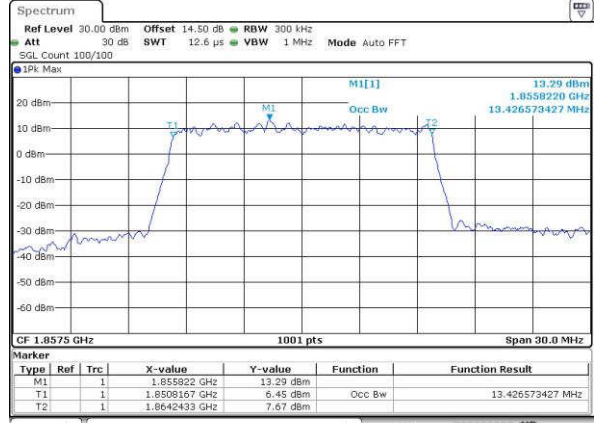

Highest Channel / 10MHz / 16QAM

Date: 15 JUN 2017 20:17:57

LTE Band 25

Lowest Channel / 15MHz / QPSK

Date: 15 JUN 2017 20:25:01

Lowest Channel / 15MHz / 16QAM

Date: 15 JUN 2017 20:25:12

Middle Channel / 15MHz / QPSK

Date: 15 JUN 2017 20:27:37

Middle Channel / 15MHz / 16QAM

Date: 15 JUN 2017 20:27:47

Highest Channel / 15MHz / QPSK

Date: 15 JUN 2017 20:30:12

Highest Channel / 15MHz / 16QAM

Date: 15 JUN 2017 20:30:22

LTE Band 25