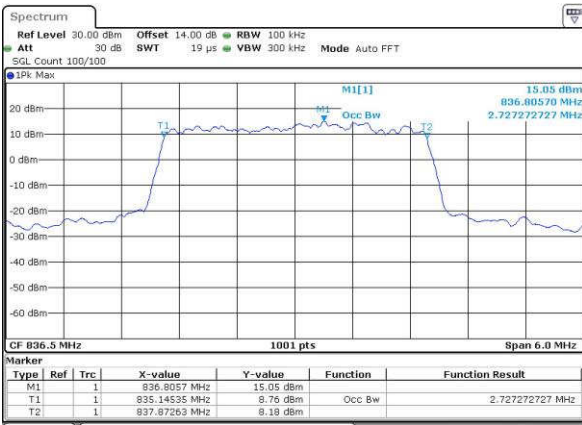

Middle Channel / 3MHz / QPSK

Date: 15 JUN 2017 18:27:08