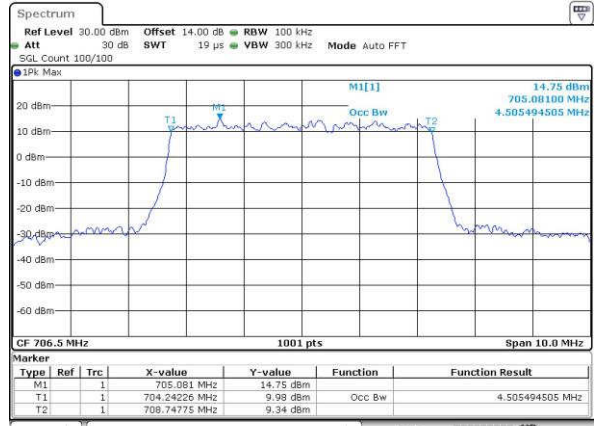

Highest Channel / 10MHz / QPSK

Date: 14 JUN 2017 14:17:43

Highest Channel / 10MHz / 16QAM

Date: 14 JUN 2017 14:17:54

LTE Band 17

Lowest Channel / 5MHz / QPSK

Date: 14 JUN 2017 15:12:13

Lowest Channel / 5MHz / 16QAM