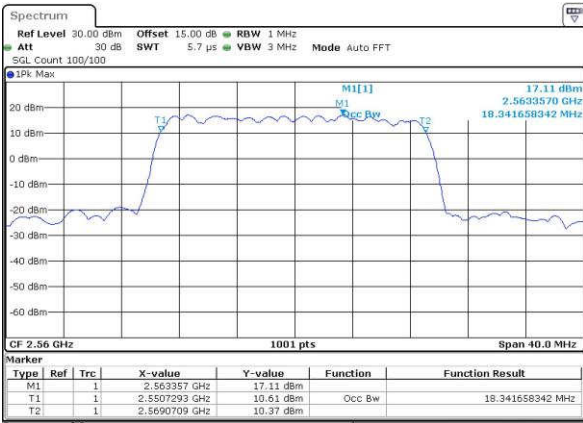

Date: 14 JUN 2017 18:41:59

Highest Channel / 15MHz / 16QAM

Date: 14 JUN 2017 18:42:10

LTE Band 7

Lowest Channel / 20MHz / QPSK

Date: 14 JUN 2017 18:49:13

Lowest Channel / 20MHz / 16QAM

Date: 14 JUN 2017 18:49:24

Middle Channel / 20MHz / QPSK

Date: 14 JUN 2017 18:56:43

Middle Channel / 20MHz / 16QAM

Date: 14 JUN 2017 18:56:55

Highest Channel / 20MHz / QPSK

Date: 14 JUN 2017 18:59:16

Highest Channel / 20MHz / 16QAM

Date: 14 JUN 2017 18:59:27