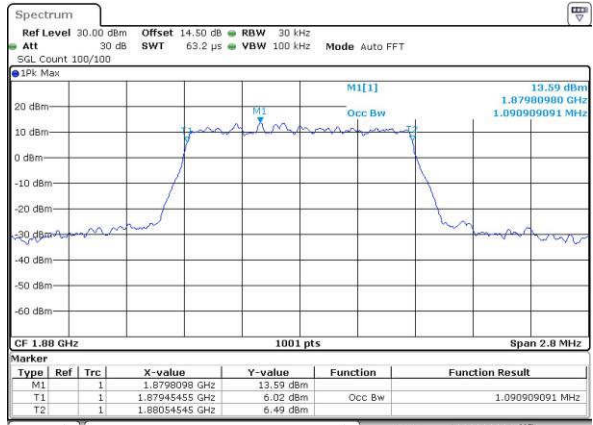

Middle Channel / 10MHz / 16QAM

Date: 14 JUN 2017 15:37:43

Highest Channel / 10MHz / QPSK

Date: 14 JUN 2017 15:40:09

Highest Channel / 10MHz / 16QAM

Date: 14 JUN 2017 15:40:19

LTE Band 25

Lowest Channel / 1.4MHz / QPSK

Date: 15 JUN 2017 19:35:21

Lowest Channel / 1.4MHz / 16QAM

Date: 15 JUN 2017 19:35:32

Middle Channel / 1.4MHz / QPSK

Date: 15 JUN 2017 19:37:57

Middle Channel / 1.4MHz / 16QAM

Date: 15 JUN 2017 19:38:07

Highest Channel / 1.4MHz / QPSK

Date: 15 JUN 2017 19:40:32

Highest Channel / 1.4MHz / 16QAM

Date: 15 JUN 2017 19:40:42

LTE Band 25

Lowest Channel / 3MHz / QPSK

Date: 15 JUN 2017 19:47:46

Lowest Channel / 3MHz / 16QAM

Date: 15 JUN 2017 19:47:57