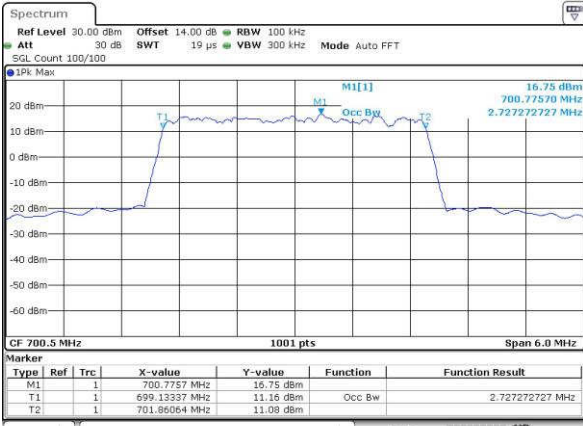

Date: 14 JUN 2017 13:20:15

Highest Channel / 1.4MHz / QPSK

Date: 14 JUN 2017 13:22:40

Highest Channel / 1.4MHz / 16QAM

Date: 14 JUN 2017 13:22:52

LTE Band 12

Lowest Channel / 3MHz / QPSK

Date: 14 JUN 2017 13:30:50