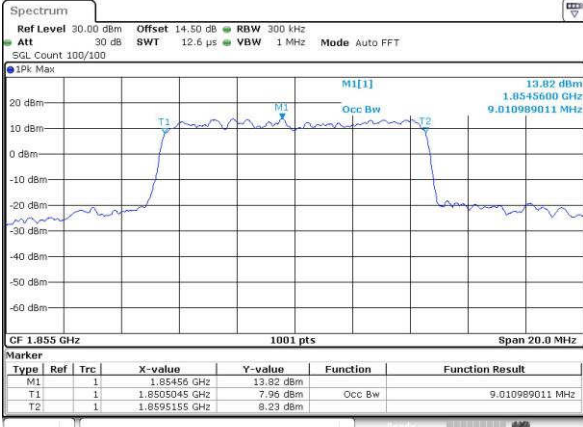

Date: 15 JUN 2017 20:02:58

Highest Channel / 5MHz / QPSK

Date: 15 JUN 2017 20:05:22

Highest Channel / 5MHz / 16QAM

Date: 15 JUN 2017 20:05:33

LTE Band 25

Lowest Channel / 10MHz / QPSK

Date: 15 JUN 2017 20:12:36

Lowest Channel / 10MHz / 16QAM

Date: 15 JUN 2017 20:12:47

Middle Channel / 10MHz / QPSK

Date: 15 JUN 2017 20:15:11

Middle Channel / 10MHz / 16QAM

Date: 15 JUN 2017 20:15:22

Highest Channel / 10MHz / QPSK

Date: 15 JUN 2017 20:17:46