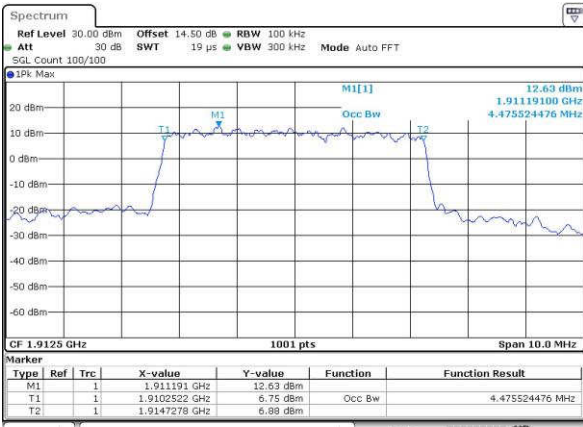

LTE Band 25

Lowest Channel / 5MHz / QPSK

Date: 15 JUN 2017 20:00:12

Lowest Channel / 5MHz / 16QAM

Date: 15 JUN 2017 20:00:23

Middle Channel / 5MHz / QPSK

Date: 15 JUN 2017 20:02:47

Middle Channel / 5MHz / 16QAM

Date: 15 JUN 2017 20:02:58

Highest Channel / 5MHz / QPSK

Date: 15 JUN 2017 20:05:22

Highest Channel / 5MHz / 16QAM

Date: 15 JUN 2017 20:05:33

LTE Band 25

Lowest Channel / 10MHz / QPSK

Date: 15 JUN 2017 20:12:36