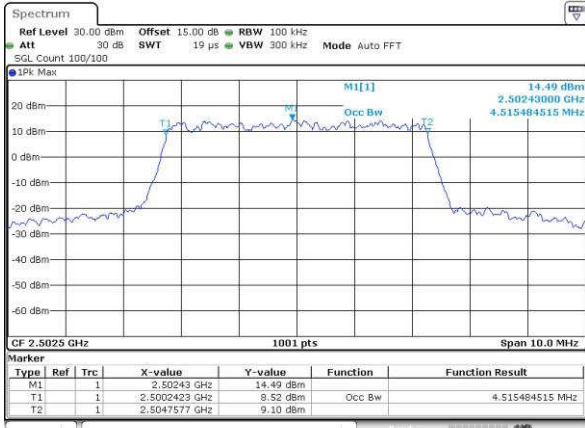

Highest Channel / 10MHz / QPSK

Date: 15 JUN 2017 19:12:39

Highest Channel / 10MHz / 16QAM

Date: 15 JUN 2017 19:12:50

LTE Band 7

Lowest Channel / 5MHz / QPSK

Date: 14 JUN 2017 17:58:05

Lowest Channel / 5MHz / 16QAM