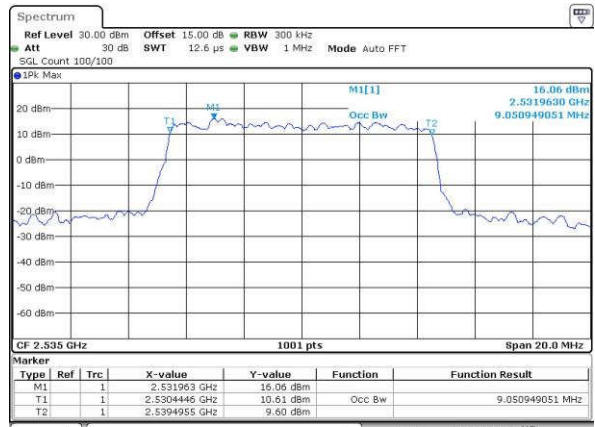

Date: 14 JUN 2017 18:08:02

LTE Band 7

Lowest Channel / 10MHz / QPSK

Date: 14 JUN 2017 18:15:05

Lowest Channel / 10MHz / 16QAM

Date: 14 JUN 2017 18:15:15

Middle Channel / 10MHz / QPSK

Date: 14 JUN 2017 18:22:27

Middle Channel / 10MHz / 16QAM

Date: 14 JUN 2017 18:22:38

Highest Channel / 10MHz / QPSK

Date: 14 JUN 2017 18:25:01

Highest Channel / 10MHz / 16QAM

Date: 14 JUN 2017 18:25:12

LTE Band 7

Lowest Channel / 15MHz / QPSK