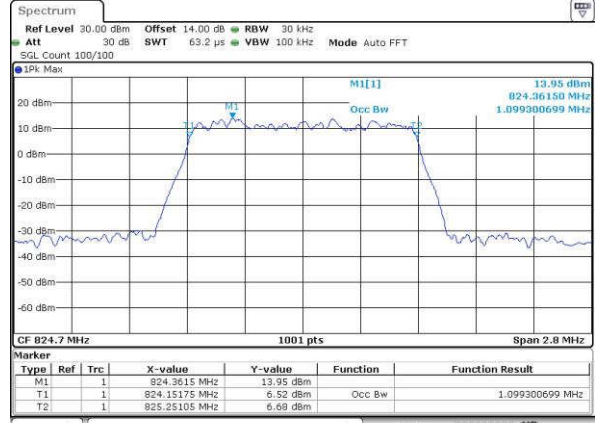

LTE Band 5

Lowest Channel / 1.4MHz / QPSK

Date: 15 JUN 2017 17:57:34

Lowest Channel / 1.4MHz / 16QAM

Date: 15 JUN 2017 17:57:45

Middle Channel / 1.4MHz / QPSK

Date: 15 JUN 2017 18:06:01

Middle Channel / 1.4MHz / 16QAM

Date: 15 JUN 2017 18:07:02

Highest Channel / 1.4MHz / QPSK

Date: 15 JUN 2017 18:09:28

Highest Channel / 1.4MHz / 16QAM

Date: 15 JUN 2017 18:09:39

LTE Band 5

Lowest Channel / 3MHz / QPSK

Date: 15 JUN 2017 18:18:43