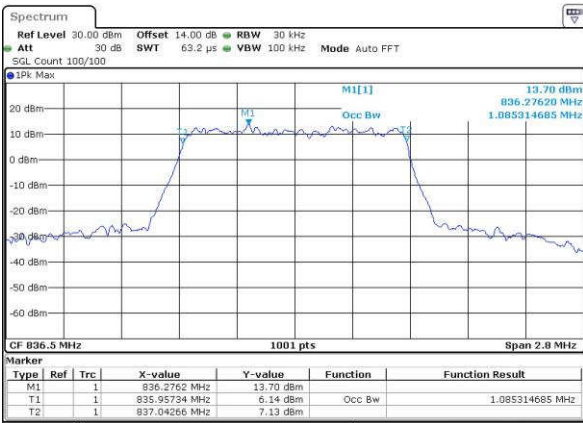

LTE Band 5

Lowest Channel / 1.4MHz / QPSK

Date: 15 JUN 2017 17:57:34

Lowest Channel / 1.4MHz / 16QAM

Date: 15 JUN 2017 17:57:45

Middle Channel / 1.4MHz / QPSK

Date: 15 JUN 2017 18:06:01

Middle Channel / 1.4MHz / 16QAM

Date: 15 JUN 2017 18:07:02

Highest Channel / 1.4MHz / QPSK

Date: 15 JUN 2017 18:09:28

Highest Channel / 1.4MHz / 16QAM

Date: 15 JUN 2017 18:09:39

LTE Band 5

Lowest Channel / 3MHz / QPSK

Date: 15 JUN 2017 18:18:43