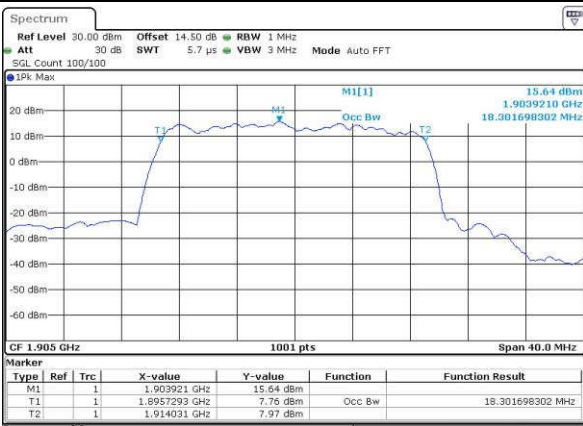

Date: 15 JUN 2017 20:27:37

Middle Channel / 15MHz / 16QAM

Date: 15 JUN 2017 20:27:47

Highest Channel / 15MHz / QPSK

Date: 15 JUN 2017 20:30:12

Highest Channel / 15MHz / 16QAM

Date: 15 JUN 2017 20:30:22

LTE Band 25

Lowest Channel / 20MHz / QPSK

Date: 15 JUN 2017 20:37:26

Lowest Channel / 20MHz / 16QAM

Date: 15 JUN 2017 20:37:37

Middle Channel / 20MHz / QPSK

Date: 15 JUN 2017 20:40:01

Middle Channel / 20MHz / 16QAM

Date: 15 JUN 2017 20:40:12

Highest Channel / 20MHz / QPSK

Date: 15 JUN 2017 20:42:36

Highest Channel / 20MHz / 16QAM

Date: 15 JUN 2017 20:42:47