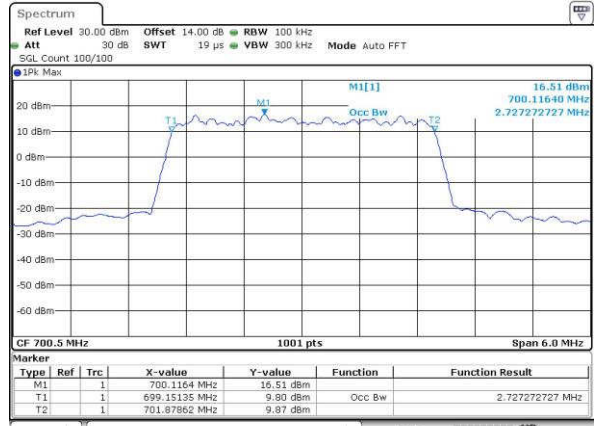

Lowest Channel / 3MHz / 16QAM

Date: 14 JUN 2017 13:31:01