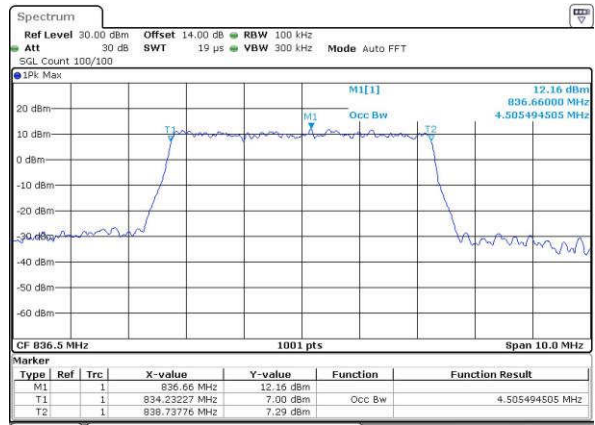

Highest Channel / 3MHz / 16QAM

Date: 15 JUN 2017 18:30:44

LTE Band 5

Lowest Channel / 5MHz / QPSK

Date: 15 JUN 2017 18:39:47

Lowest Channel / 5MHz / 16QAM

Date: 15 JUN 2017 18:39:58

Middle Channel / 5MHz / QPSK

Date: 15 JUN 2017 18:49:01

Middle Channel / 5MHz / 16QAM

Date: 15 JUN 2017 18:49:12

Highest Channel / 5MHz / QPSK

Date: 15 JUN 2017 18:51:37

Highest Channel / 5MHz / 16QAM

Date: 15 JUN 2017 18:51:48

LTE Band 5