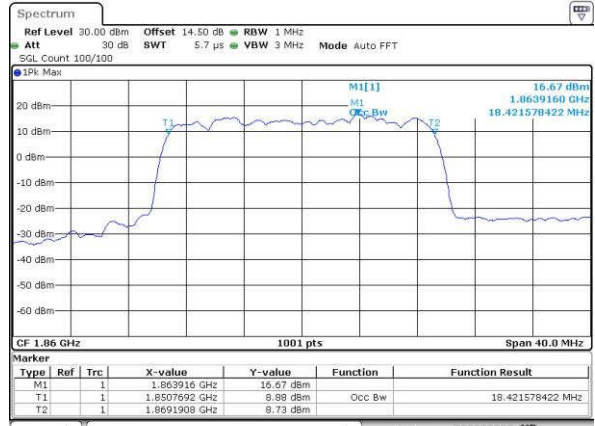

Lowest Channel / 20MHz / 16QAM

Date: 15 JUN 2017 20:37:37