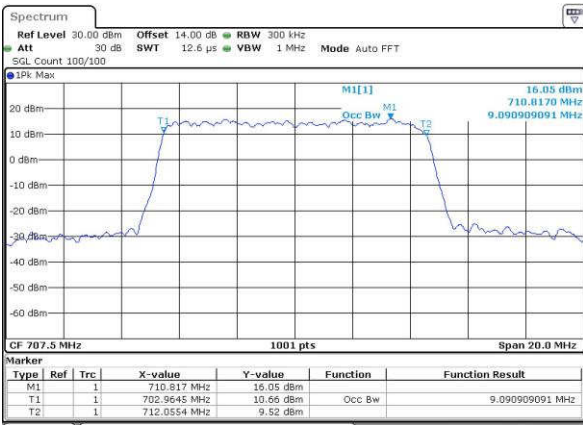

Lowest Channel / 10MHz / QPSK

Date: 14 JUN 2017 14:07:51

Lowest Channel / 10MHz / 16QAM

Date: 14 JUN 2017 14:10:02

Middle Channel / 10MHz / QPSK

Date: 14 JUN 2017 14:15:07

Middle Channel / 10MHz / 16QAM

Date: 14 JUN 2017 14:15:18

Highest Channel / 10MHz / QPSK

Date: 14 JUN 2017 14:17:43

Highest Channel / 10MHz / 16QAM

Date: 14 JUN 2017 14:17:54

LTE Band 17

Lowest Channel / 5MHz / QPSK

Date: 14 JUN 2017 15:12:13

Lowest Channel / 5MHz / 16QAM