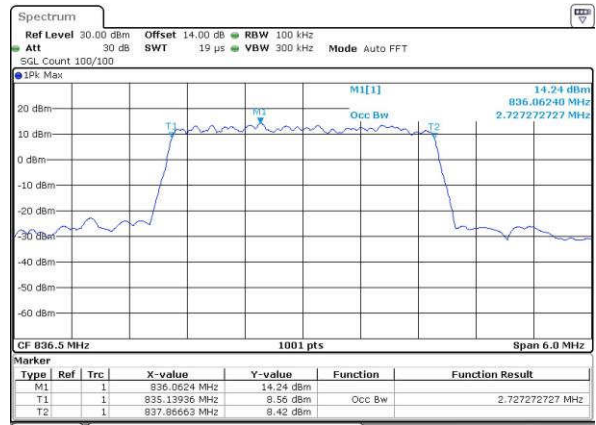

Date: 15 JUN 2017 18:07:02

Highest Channel / 1.4MHz / QPSK

Date: 15 JUN 2017 18:09:28

Highest Channel / 1.4MHz / 16QAM

Date: 15 JUN 2017 18:09:39

LTE Band 5

Lowest Channel / 3MHz / QPSK

Date: 15 JUN 2017 18:18:43

Lowest Channel / 3MHz / 16QAM

Date: 15 JUN 2017 18:18:54

Middle Channel / 3MHz / QPSK

Date: 15 JUN 2017 18:27:08

Middle Channel / 3MHz / 16QAM

Date: 15 JUN 2017 18:28:09

Highest Channel / 3MHz / QPSK

Date: 15 JUN 2017 18:30:34

Highest Channel / 3MHz / 16QAM

Date: 15 JUN 2017 18:30:44

LTE Band 5

Lowest Channel / 5MHz / QPSK

Date: 15 JUN 2017 18:39:47

Lowest Channel / 5MHz / 16QAM

Date: 15 JUN 2017 18:39:58

Middle Channel / 5MHz / QPSK