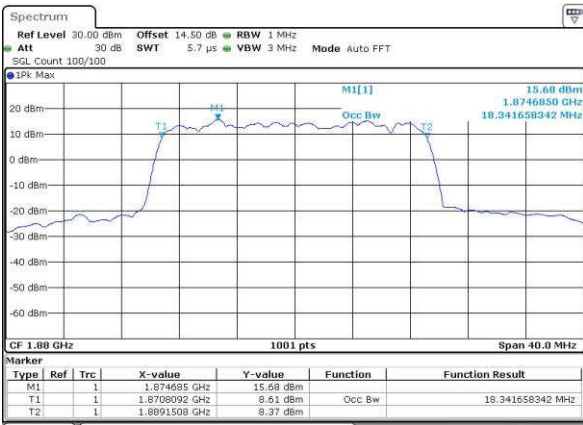

Date: 15 JUN 2017 20:27:37

Middle Channel / 15MHz / 16QAM

Date: 15 JUN 2017 20:27:47

Highest Channel / 15MHz / QPSK

Date: 15 JUN 2017 20:30:12

Highest Channel / 15MHz / 16QAM

Date: 15 JUN 2017 20:30:22

LTE Band 25

Lowest Channel / 20MHz / QPSK

Date: 15 JUN 2017 20:37:26

Lowest Channel / 20MHz / 16QAM

Date: 15 JUN 2017 20:37:37

Middle Channel / 20MHz / QPSK

Date: 15 JUN 2017 20:40:01

Middle Channel / 20MHz / 16QAM

Date: 15 JUN 2017 20:40:12

Highest Channel / 20MHz / QPSK

Date: 15 JUN 2017 20:42:36

Highest Channel / 20MHz / 16QAM

Date: 15 JUN 2017 20:42:47