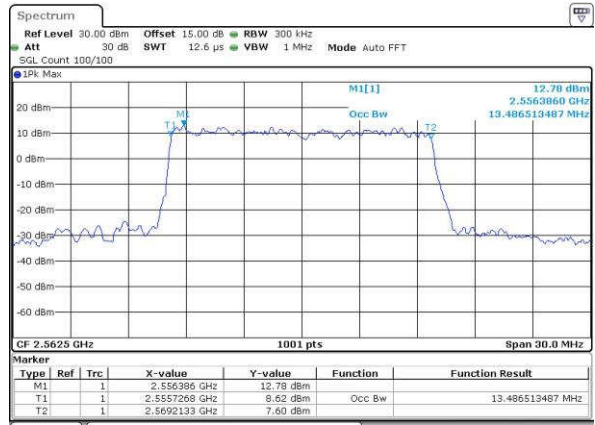

Middle Channel / 10MHz / 16QAM

Date: 14 JUN 2017 18:22:38

Highest Channel / 10MHz / QPSK

Date: 14 JUN 2017 18:25:01

Highest Channel / 10MHz / 16QAM

Date: 14 JUN 2017 18:25:12

LTE Band 7

Lowest Channel / 15MHz / QPSK

Date: 14 JUN 2017 18:32:16

Lowest Channel / 15MHz / 16QAM

Date: 14 JUN 2017 18:32:26

Middle Channel / 15MHz / QPSK

Date: 14 JUN 2017 18:39:28

Middle Channel / 15MHz / 16QAM

Date: 14 JUN 2017 18:39:39

Highest Channel / 15MHz / QPSK

Date: 14 JUN 2017 18:41:59

Highest Channel / 15MHz / 16QAM

Date: 14 JUN 2017 18:42:10

LTE Band 7

Lowest Channel / 20MHz / QPSK

Date: 14 JUN 2017 18:49:13

Lowest Channel / 20MHz / 16QAM

Date: 14 JUN 2017 18:49:24