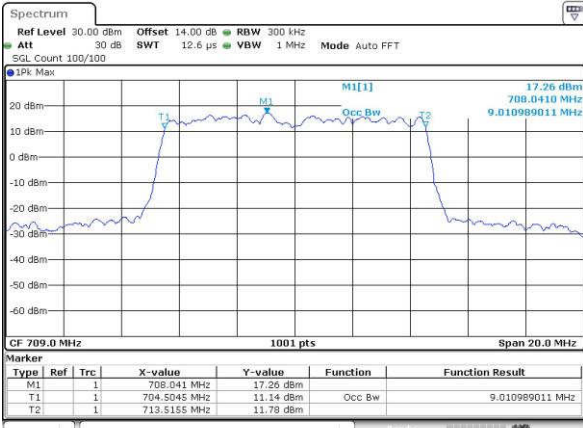

Highest Channel / 10MHz / QPSK

Date: 14 JUN 2017 14:17:43

Highest Channel / 10MHz / 16QAM

Date: 14 JUN 2017 14:17:54

LTE Band 17

Lowest Channel / 5MHz / QPSK

Date: 14 JUN 2017 15:12:13

Lowest Channel / 5MHz / 16QAM

Date: 14 JUN 2017 15:12:24

Middle Channel / 5MHz / QPSK

Date: 14 JUN 2017 15:19:29

Middle Channel / 5MHz / 16QAM

Date: 14 JUN 2017 15:19:39

Highest Channel / 5MHz / QPSK

Date: 14 JUN 2017 15:22:05

Highest Channel / 5MHz / 16QAM

Date: 14 JUN 2017 15:22:15

LTE Band 17

Lowest Channel / 10MHz / QPSK

Date: 14 JUN 2017 15:30:17

Lowest Channel / 10MHz / 16QAM

Date: 14 JUN 2017 15:30:28

Middle Channel / 10MHz / QPSK

Date: 14 JUN 2017 15:37:03