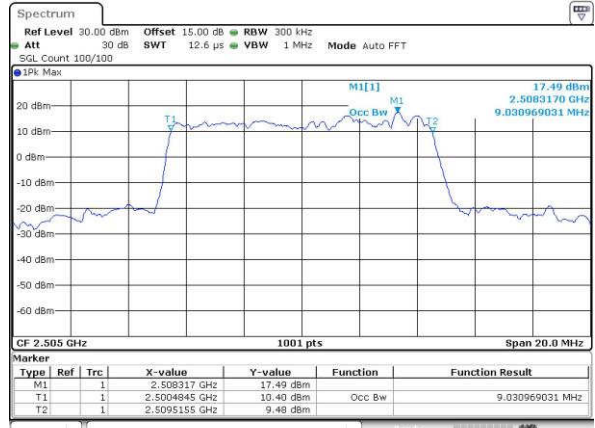

Date: 14 JUN 2017 18:08:02

LTE Band 7

Lowest Channel / 10MHz / QPSK

Date: 14 JUN 2017 18:15:05

Lowest Channel / 10MHz / 16QAM

Date: 14 JUN 2017 18:15:15

Middle Channel / 10MHz / QPSK

Date: 14 JUN 2017 18:22:27

Middle Channel / 10MHz / 16QAM

Date: 14 JUN 2017 18:22:38

Highest Channel / 10MHz / QPSK

Date: 14 JUN 2017 18:25:01

Highest Channel / 10MHz / 16QAM

Date: 14 JUN 2017 18:25:12

LTE Band 7

Lowest Channel / 15MHz / QPSK