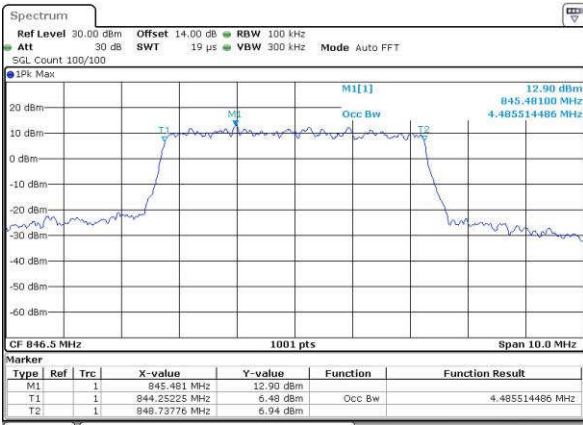

Highest Channel / 3MHz / 16QAM

Date: 15 JUN 2017 18:30:44

LTE Band 5

Lowest Channel / 5MHz / QPSK

Date: 15 JUN 2017 18:39:47

Lowest Channel / 5MHz / 16QAM

Date: 15 JUN 2017 18:39:58

Middle Channel / 5MHz / QPSK

Date: 15 JUN 2017 18:49:01

Middle Channel / 5MHz / 16QAM

Date: 15 JUN 2017 18:49:12

Highest Channel / 5MHz / QPSK

Date: 15 JUN 2017 18:51:37

Highest Channel / 5MHz / 16QAM

Date: 15 JUN 2017 18:51:48

LTE Band 5