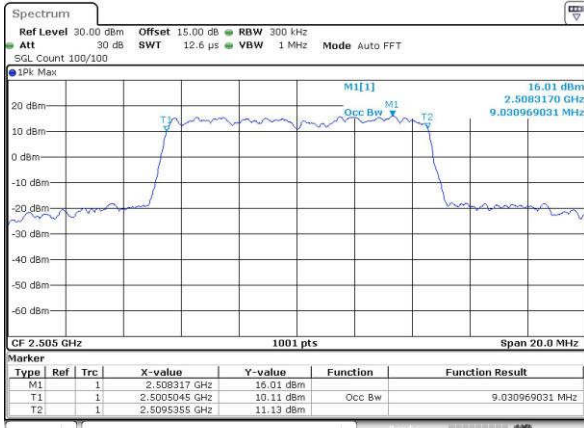

Highest Channel / 10MHz / QPSK

Date: 15 JUN 2017 19:12:39

Highest Channel / 10MHz / 16QAM

Date: 15 JUN 2017 19:12:50

LTE Band 7

Lowest Channel / 5MHz / QPSK

Date: 14 JUN 2017 17:58:05

Lowest Channel / 5MHz / 16QAM

Date: 14 JUN 2017 17:58:16

Middle Channel / 5MHz / QPSK

Date: 14 JUN 2017 18:05:19

Middle Channel / 5MHz / 16QAM

Date: 14 JUN 2017 18:05:30

Highest Channel / 5MHz / QPSK

Date: 14 JUN 2017 18:07:51

Highest Channel / 5MHz / 16QAM

Date: 14 JUN 2017 18:08:02

LTE Band 7

Lowest Channel / 10MHz / QPSK

Date: 14 JUN 2017 18:15:05

Lowest Channel / 10MHz / 16QAM

Date: 14 JUN 2017 18:15:15

Middle Channel / 10MHz / QPSK

Date: 14 JUN 2017 18:22:27