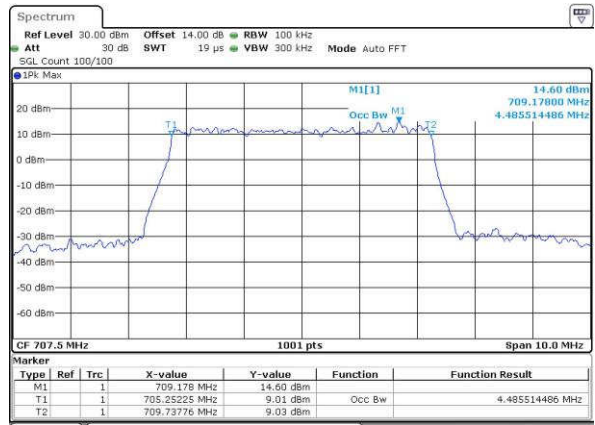

Lowest Channel / 3MHz / 16QAM

Date: 14 JUN 2017 13:31:01

Middle Channel / 3MHz / QPSK

Date: 14 JUN 2017 13:38:07

Middle Channel / 3MHz / 16QAM

Date: 14 JUN 2017 13:38:17

Highest Channel / 3MHz / QPSK

Date: 14 JUN 2017 13:40:42

Highest Channel / 3MHz / 16QAM

Date: 14 JUN 2017 13:40:53

LTE Band 12

Lowest Channel / 5MHz / QPSK

Date: 14 JUN 2017 13:48:17

Lowest Channel / 5MHz / 16QAM

Date: 14 JUN 2017 13:48:27

Middle Channel / 5MHz / QPSK

Date: 14 JUN 2017 13:55:03

Middle Channel / 5MHz / 16QAM

Date: 14 JUN 2017 13:55:44

Highest Channel / 5MHz / QPSK

Date: 14 JUN 2017 13:58:09

Highest Channel / 5MHz / 16QAM

Date: 14 JUN 2017 13:58:20

LTE Band 12