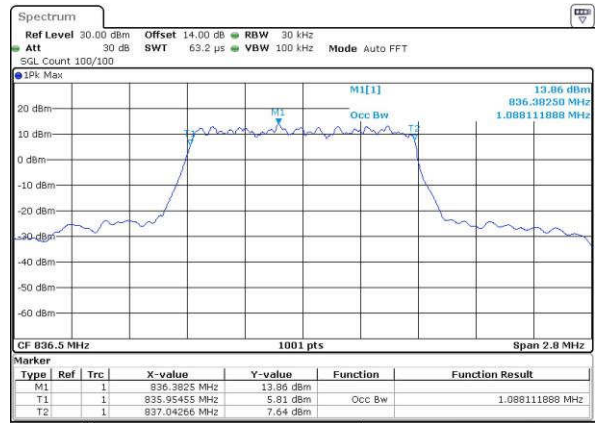

LTE Band 5

Lowest Channel / 1.4MHz / QPSK

Date: 15 JUN 2017 17:57:34

Lowest Channel / 1.4MHz / 16QAM

Date: 15 JUN 2017 17:57:45

Middle Channel / 1.4MHz / QPSK

Date: 15 JUN 2017 18:06:01

Middle Channel / 1.4MHz / 16QAM

Date: 15 JUN 2017 18:07:02

Highest Channel / 1.4MHz / QPSK

Date: 15 JUN 2017 18:09:28

Highest Channel / 1.4MHz / 16QAM

Date: 15 JUN 2017 18:09:39

LTE Band 5

Lowest Channel / 3MHz / QPSK

Date: 15 JUN 2017 18:18:43