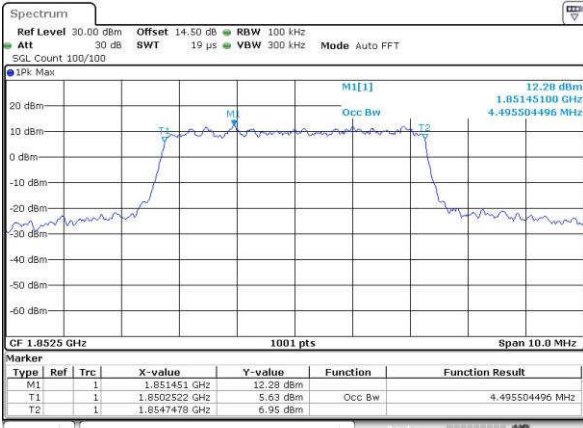

Date: 15 JUN 2017 19:40:32

Highest Channel / 1.4MHz / 16QAM

Date: 15 JUN 2017 19:40:42

LTE Band 25

Lowest Channel / 3MHz / QPSK

Date: 15 JUN 2017 19:47:46

Lowest Channel / 3MHz / 16QAM

Date: 15 JUN 2017 19:47:57

Middle Channel / 3MHz / QPSK

Date: 15 JUN 2017 19:50:22

Middle Channel / 3MHz / 16QAM

Date: 15 JUN 2017 19:50:32

Highest Channel / 3MHz / QPSK

Date: 15 JUN 2017 19:52:57

Highest Channel / 3MHz / 16QAM

Date: 15 JUN 2017 19:53:07

LTE Band 25

Lowest Channel / 5MHz / QPSK

Date: 15 JUN 2017 20:00:12

Lowest Channel / 5MHz / 16QAM

Date: 15 JUN 2017 20:00:23

Middle Channel / 5MHz / QPSK

Date: 15 JUN 2017 20:02:47

Middle Channel / 5MHz / 16QAM