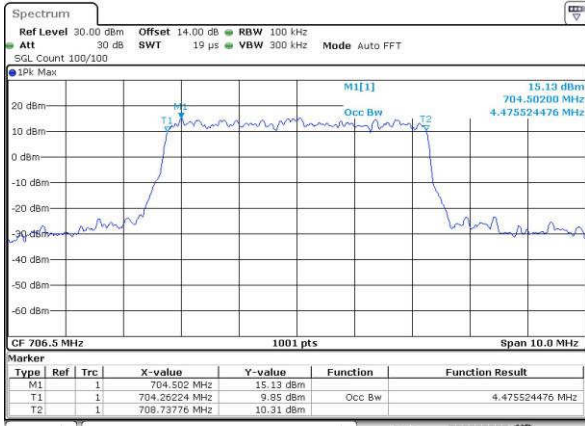

Highest Channel / 10MHz / QPSK

Date: 14 JUN 2017 14:17:43

Highest Channel / 10MHz / 16QAM

Date: 14 JUN 2017 14:17:54

LTE Band 17

Lowest Channel / 5MHz / QPSK

Date: 14 JUN 2017 15:12:13

Lowest Channel / 5MHz / 16QAM