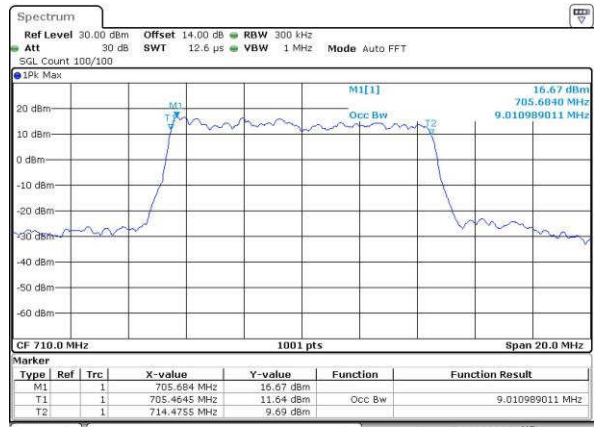

Date: 14 JUN 2017 15:22:15

LTE Band 17

Lowest Channel / 10MHz / QPSK

Date: 14 JUN 2017 15:30:17

Lowest Channel / 10MHz / 16QAM

Date: 14 JUN 2017 15:30:28

Middle Channel / 10MHz / QPSK

Date: 14 JUN 2017 15:37:03

Middle Channel / 10MHz / 16QAM

Date: 14 JUN 2017 15:37:43

Highest Channel / 10MHz / QPSK

Date: 14 JUN 2017 15:40:09

Highest Channel / 10MHz / 16QAM

Date: 14 JUN 2017 15:40:19

LTE Band 25

Lowest Channel / 1.4MHz / QPSK