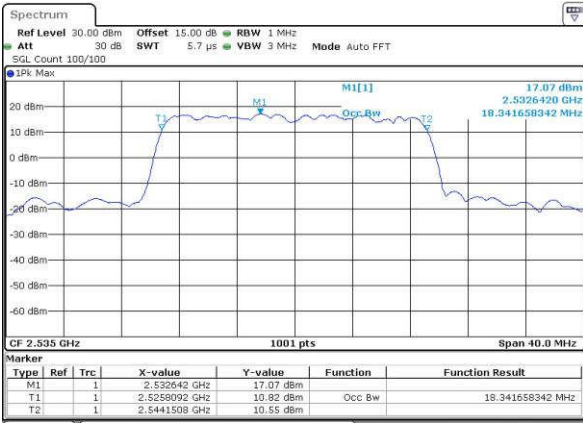

Middle Channel / 20MHz / QPSK

Date: 14 JUN 2017 18:56:43