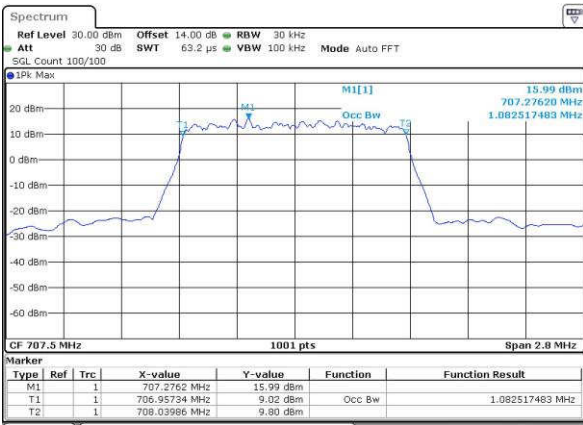

LTE Band 12

Lowest Channel / 1.4MHz / QPSK

Date: 14 JUN 2017 13:12:47

Lowest Channel / 1.4MHz / 16QAM

Date: 14 JUN 2017 13:12:58

Middle Channel / 1.4MHz / QPSK

Date: 14 JUN 2017 13:20:05

Middle Channel / 1.4MHz / 16QAM

Date: 14 JUN 2017 13:20:15

Highest Channel / 1.4MHz / QPSK

Date: 14 JUN 2017 13:22:40

Highest Channel / 1.4MHz / 16QAM

Date: 14 JUN 2017 13:22:52

LTE Band 12

Lowest Channel / 3MHz / QPSK

Date: 14 JUN 2017 13:30:50