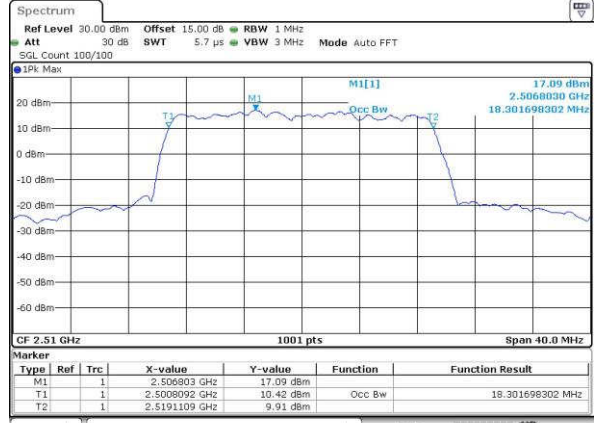

Date: 14 JUN 2017 18:41:59

Highest Channel / 15MHz / 16QAM

Date: 14 JUN 2017 18:42:10

LTE Band 7

Lowest Channel / 20MHz / QPSK

Date: 14 JUN 2017 18:49:13

Lowest Channel / 20MHz / 16QAM

Date: 14 JUN 2017 18:49:24