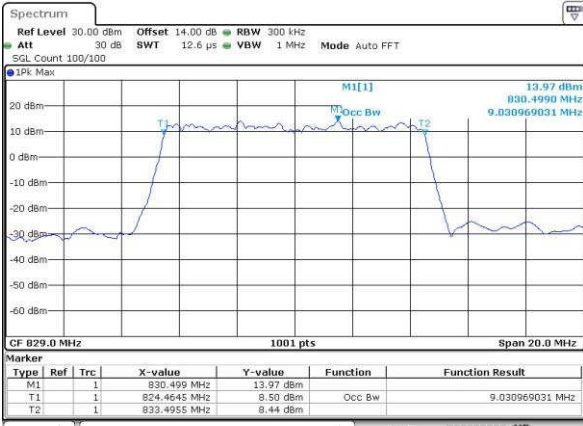

LTE Band 5

Lowest Channel / 10MHz / QPSK

Date: 15 JUN 2017 19:10:50