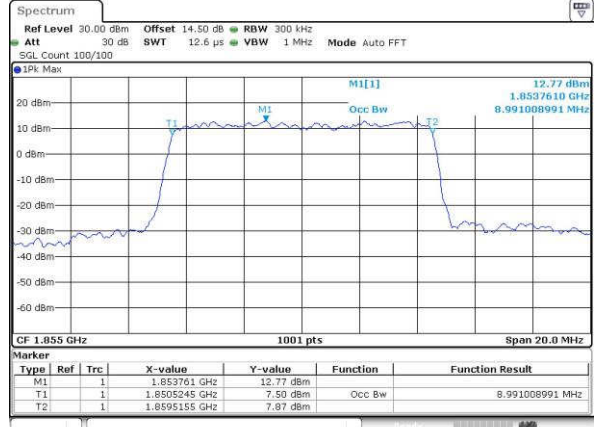

Date: 15 JUN 2017 20:02:58

Highest Channel / 5MHz / QPSK

Date: 15 JUN 2017 20:05:22

Highest Channel / 5MHz / 16QAM

Date: 15 JUN 2017 20:05:33

LTE Band 25

Lowest Channel / 10MHz / QPSK

Date: 15 JUN 2017 20:12:36

Lowest Channel / 10MHz / 16QAM

Date: 15 JUN 2017 20:12:47

Middle Channel / 10MHz / QPSK

Date: 15 JUN 2017 20:15:11

Middle Channel / 10MHz / 16QAM

Date: 15 JUN 2017 20:15:22

Highest Channel / 10MHz / QPSK

Date: 15 JUN 2017 20:17:46