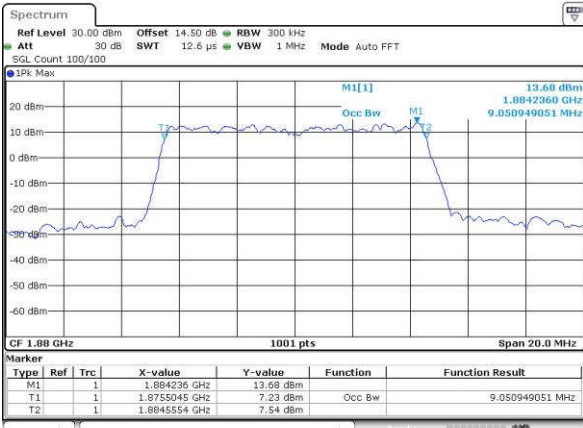

Middle Channel / 10MHz / QPSK

Date: 15 JUN 2017 20:15:11