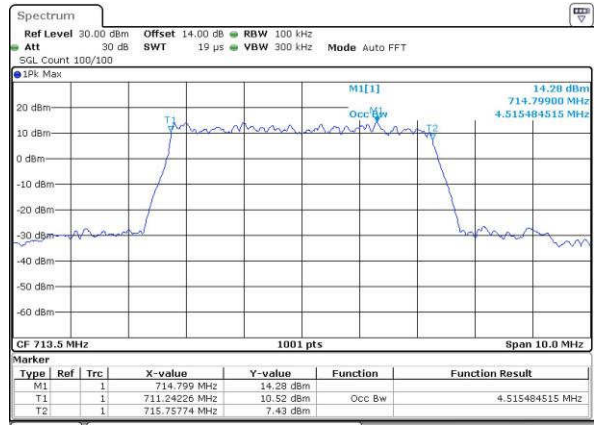

Highest Channel / 3MHz / 16QAM

Date: 14 JUN 2017 13:40:53

LTE Band 12

Lowest Channel / 5MHz / QPSK

Date: 14 JUN 2017 13:48:17

Lowest Channel / 5MHz / 16QAM

Date: 14 JUN 2017 13:48:27

Middle Channel / 5MHz / QPSK

Date: 14 JUN 2017 13:55:03

Middle Channel / 5MHz / 16QAM

Date: 14 JUN 2017 13:55:44

Highest Channel / 5MHz / QPSK

Date: 14 JUN 2017 13:58:09

Highest Channel / 5MHz / 16QAM

Date: 14 JUN 2017 13:58:20

LTE Band 12