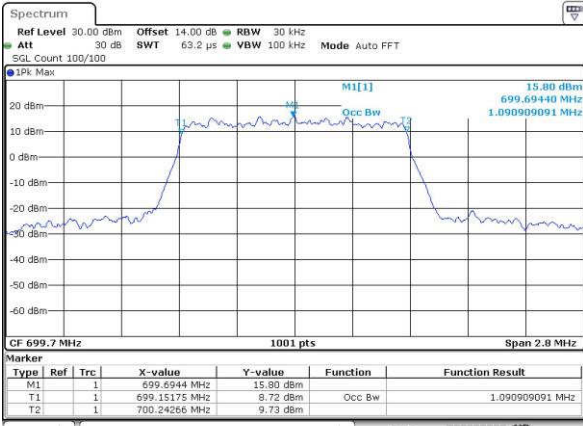

LTE Band 12

Lowest Channel / 1.4MHz / QPSK

Date: 14 JUN 2017 13:12:47