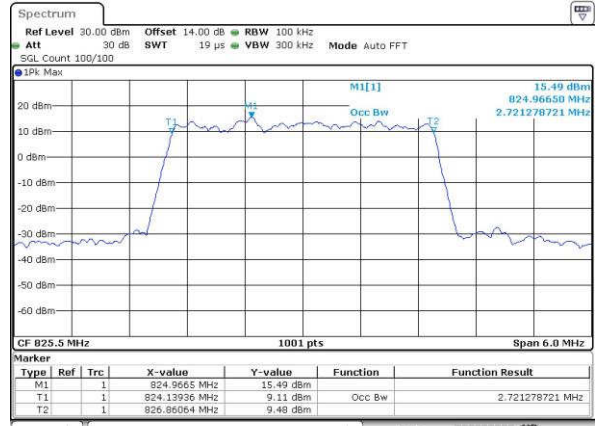

Lowest Channel / 3MHz / 16QAM

Date: 15 JUN 2017 18:18:54