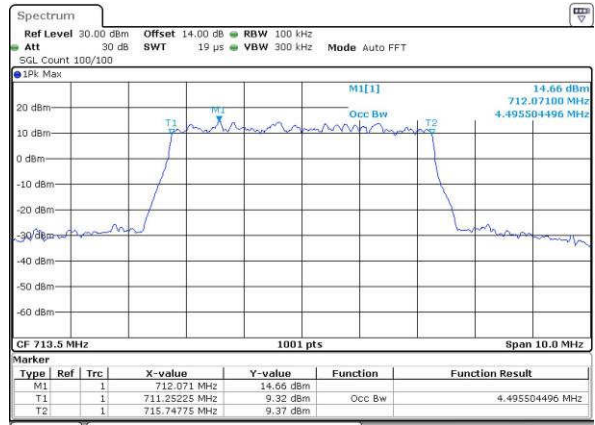

Highest Channel / 10MHz / QPSK

Date: 14 JUN 2017 14:17:43

Highest Channel / 10MHz / 16QAM

Date: 14 JUN 2017 14:17:54

LTE Band 17

Lowest Channel / 5MHz / QPSK

Date: 14 JUN 2017 15:12:13

Lowest Channel / 5MHz / 16QAM

Date: 14 JUN 2017 15:12:24

Middle Channel / 5MHz / QPSK

Date: 14 JUN 2017 15:19:29

Middle Channel / 5MHz / 16QAM

Date: 14 JUN 2017 15:19:39

Highest Channel / 5MHz / QPSK

Date: 14 JUN 2017 15:22:05

Highest Channel / 5MHz / 16QAM

Date: 14 JUN 2017 15:22:15

LTE Band 17

Lowest Channel / 10MHz / QPSK

Date: 14 JUN 2017 15:30:17

Lowest Channel / 10MHz / 16QAM

Date: 14 JUN 2017 15:30:28

Middle Channel / 10MHz / QPSK

Date: 14 JUN 2017 15:37:03