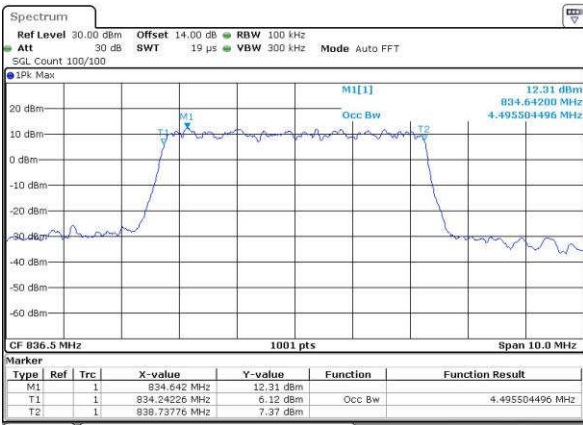

Highest Channel / 3MHz / 16QAM

Date: 15 JUN 2017 18:30:44

LTE Band 5

Lowest Channel / 5MHz / QPSK

Date: 15 JUN 2017 18:39:47

Lowest Channel / 5MHz / 16QAM

Date: 15 JUN 2017 18:39:58

Middle Channel / 5MHz / QPSK

Date: 15 JUN 2017 18:49:01

Middle Channel / 5MHz / 16QAM

Date: 15 JUN 2017 18:49:12

Highest Channel / 5MHz / QPSK

Date: 15 JUN 2017 18:51:37

Highest Channel / 5MHz / 16QAM

Date: 15 JUN 2017 18:51:48

LTE Band 5