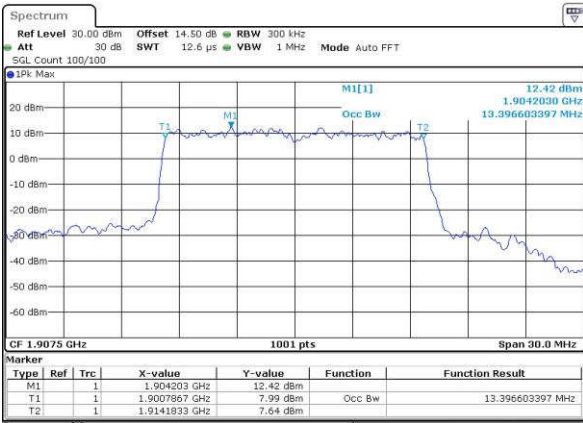

Highest Channel / 10MHz / 16QAM

Date: 15 JUN 2017 20:17:57

LTE Band 25

Lowest Channel / 15MHz / QPSK

Date: 15 JUN 2017 20:25:01

Lowest Channel / 15MHz / 16QAM

Date: 15 JUN 2017 20:25:12

Middle Channel / 15MHz / QPSK

Date: 15 JUN 2017 20:27:37

Middle Channel / 15MHz / 16QAM

Date: 15 JUN 2017 20:27:47

Highest Channel / 15MHz / QPSK

Date: 15 JUN 2017 20:30:12

Highest Channel / 15MHz / 16QAM

Date: 15 JUN 2017 20:30:22

LTE Band 25