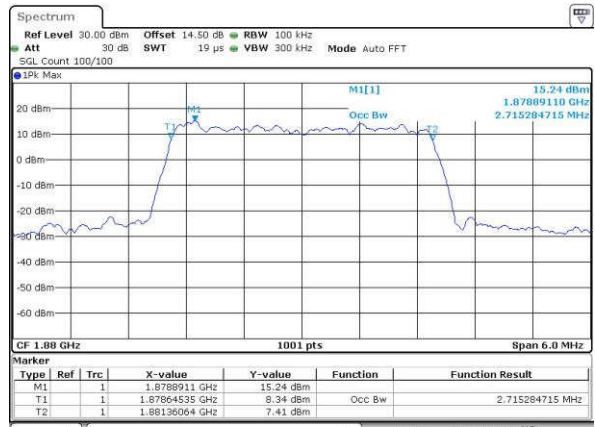

Middle Channel / 3MHz / 16QAM

Date: 15 JUN 2017 19:50:32