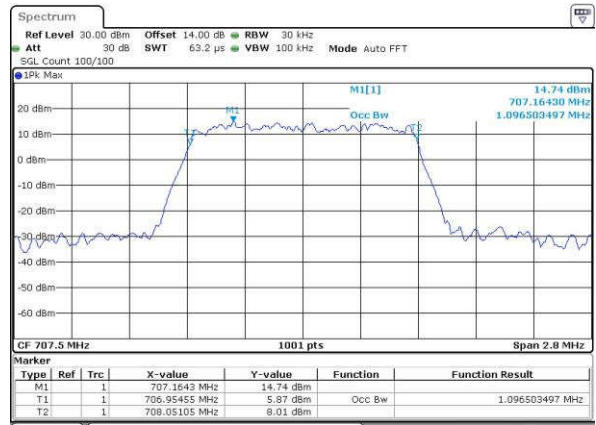

LTE Band 12

Lowest Channel / 1.4MHz / QPSK

Date: 14 JUN 2017 13:12:47

Lowest Channel / 1.4MHz / 16QAM

Date: 14 JUN 2017 13:12:58

Middle Channel / 1.4MHz / QPSK

Date: 14 JUN 2017 13:20:05

Middle Channel / 1.4MHz / 16QAM

Date: 14 JUN 2017 13:20:15

Highest Channel / 1.4MHz / QPSK

Date: 14 JUN 2017 13:22:40

Highest Channel / 1.4MHz / 16QAM

Date: 14 JUN 2017 13:22:52

LTE Band 12

Lowest Channel / 3MHz / QPSK

Date: 14 JUN 2017 13:30:50