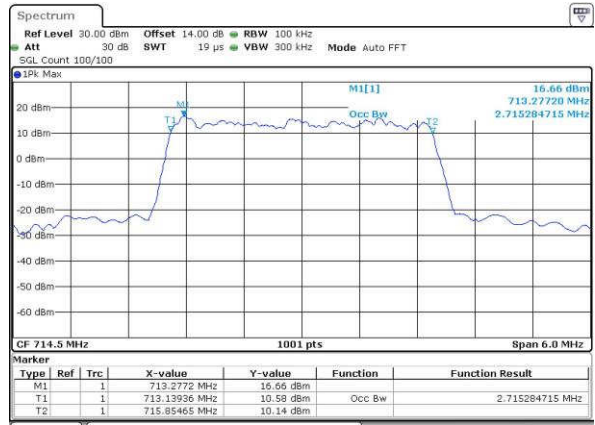

Date: 14 JUN 2017 13:20:15

Highest Channel / 1.4MHz / QPSK

Date: 14 JUN 2017 13:22:40

Highest Channel / 1.4MHz / 16QAM

Date: 14 JUN 2017 13:22:52

LTE Band 12

Lowest Channel / 3MHz / QPSK

Date: 14 JUN 2017 13:30:50

Lowest Channel / 3MHz / 16QAM

Date: 14 JUN 2017 13:31:01

Middle Channel / 3MHz / QPSK

Date: 14 JUN 2017 13:38:07

Middle Channel / 3MHz / 16QAM

Date: 14 JUN 2017 13:38:17

Highest Channel / 3MHz / QPSK

Date: 14 JUN 2017 13:40:42

Highest Channel / 3MHz / 16QAM

Date: 14 JUN 2017 13:40:53

LTE Band 12

Lowest Channel / 5MHz / QPSK

Date: 14 JUN 2017 13:48:17

Lowest Channel / 5MHz / 16QAM

Date: 14 JUN 2017 13:48:27

Middle Channel / 5MHz / QPSK