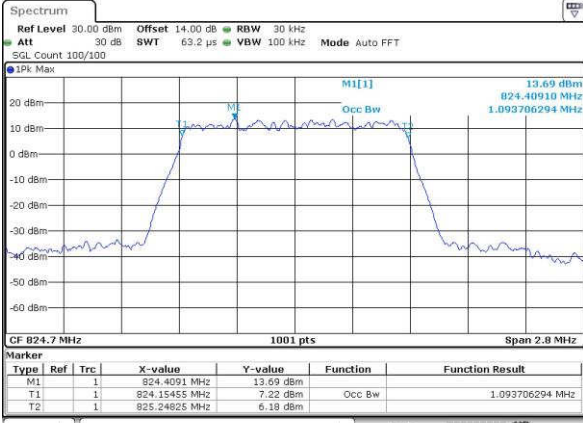

LTE Band 5

Lowest Channel / 1.4MHz / QPSK

Date: 15 JUN 2017 17:57:34

Lowest Channel / 1.4MHz / 16QAM

Date: 15 JUN 2017 17:57:45

Middle Channel / 1.4MHz / QPSK

Date: 15 JUN 2017 18:06:01

Middle Channel / 1.4MHz / 16QAM

Date: 15 JUN 2017 18:07:02

Highest Channel / 1.4MHz / QPSK

Date: 15 JUN 2017 18:09:28

Highest Channel / 1.4MHz / 16QAM

Date: 15 JUN 2017 18:09:39

LTE Band 5

Lowest Channel / 3MHz / QPSK

Date: 15 JUN 2017 18:18:43