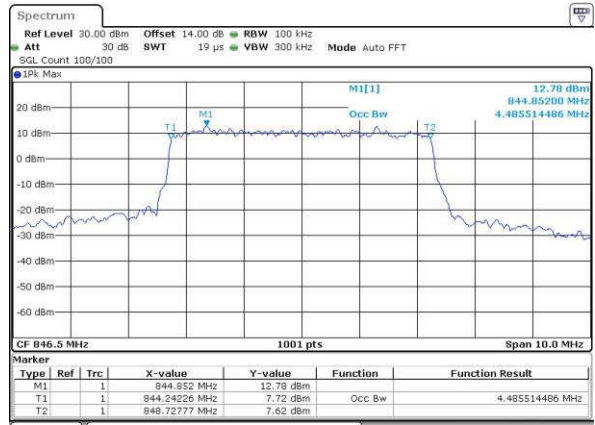

Highest Channel / 3MHz / 16QAM

Date: 15 JUN 2017 18:30:44

LTE Band 5

Lowest Channel / 5MHz / QPSK

Date: 15 JUN 2017 18:39:47

Lowest Channel / 5MHz / 16QAM

Date: 15 JUN 2017 18:39:58

Middle Channel / 5MHz / QPSK

Date: 15 JUN 2017 18:49:01

Middle Channel / 5MHz / 16QAM

Date: 15 JUN 2017 18:49:12

Highest Channel / 5MHz / QPSK

Date: 15 JUN 2017 18:51:37

Highest Channel / 5MHz / 16QAM

Date: 15 JUN 2017 18:51:48

LTE Band 5

Lowest Channel / 10MHz / QPSK

Date: 15 JUN 2017 19:10:50

Lowest Channel / 10MHz / 16QAM

Date: 15 JUN 2017 19:10:10

Middle Channel / 10MHz / QPSK

Date: 15 JUN 2017 19:10:04

Middle Channel / 10MHz / 16QAM

Date: 15 JUN 2017 19:10:14

Highest Channel / 10MHz / QPSK

Date: 15 JUN 2017 19:12:39

Highest Channel / 10MHz / 16QAM

Date: 15 JUN 2017 19:12:50

LTE Band 7

Lowest Channel / 5MHz / QPSK

Date: 14 JUN 2017 17:58:05

Lowest Channel / 5MHz / 16QAM