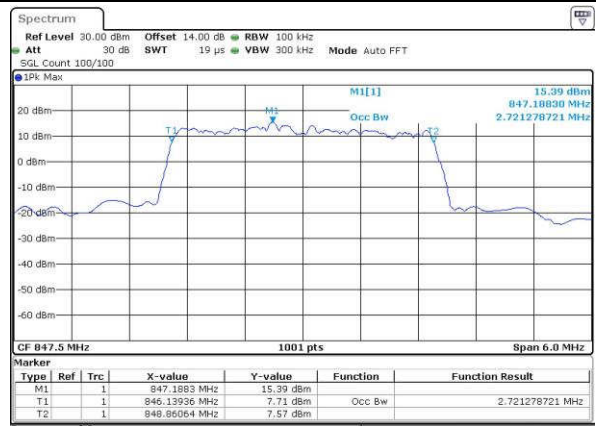

Date: 15 JUN 2017 18:07:02

Highest Channel / 1.4MHz / QPSK

Date: 15 JUN 2017 18:09:28

Highest Channel / 1.4MHz / 16QAM

Date: 15 JUN 2017 18:09:39

LTE Band 5

Lowest Channel / 3MHz / QPSK

Date: 15 JUN 2017 18:18:43

Lowest Channel / 3MHz / 16QAM

Date: 15 JUN 2017 18:18:54

Middle Channel / 3MHz / QPSK

Date: 15 JUN 2017 18:27:08

Middle Channel / 3MHz / 16QAM

Date: 15 JUN 2017 18:28:09

Highest Channel / 3MHz / QPSK

Date: 15 JUN 2017 18:30:34

Highest Channel / 3MHz / 16QAM

Date: 15 JUN 2017 18:30:44

LTE Band 5

Lowest Channel / 5MHz / QPSK

Date: 15 JUN 2017 18:39:47

Lowest Channel / 5MHz / 16QAM

Date: 15 JUN 2017 18:39:58

Middle Channel / 5MHz / QPSK