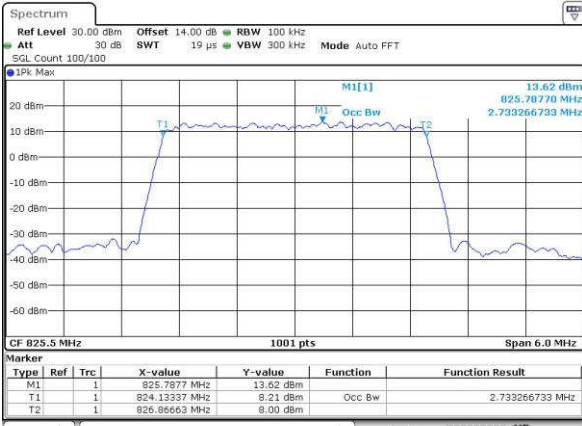

Date: 15 JUN 2017 18:07:02

Highest Channel / 1.4MHz / QPSK

Date: 15 JUN 2017 18:09:28

Highest Channel / 1.4MHz / 16QAM

Date: 15 JUN 2017 18:09:39

LTE Band 5

Lowest Channel / 3MHz / QPSK

Date: 15 JUN 2017 18:18:43