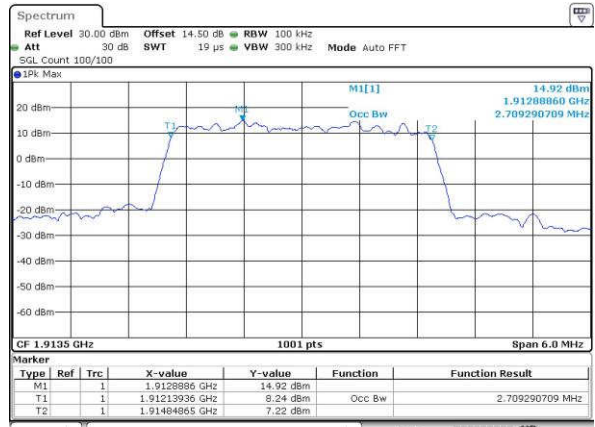

Date: 15 JUN 2017 19:40:32

Highest Channel / 1.4MHz / 16QAM

Date: 15 JUN 2017 19:40:42

LTE Band 25

Lowest Channel / 3MHz / QPSK

Date: 15 JUN 2017 19:47:46

Lowest Channel / 3MHz / 16QAM

Date: 15 JUN 2017 19:47:57

Middle Channel / 3MHz / QPSK

Date: 15 JUN 2017 19:50:22

Middle Channel / 3MHz / 16QAM

Date: 15 JUN 2017 19:50:32

Highest Channel / 3MHz / QPSK

Date: 15 JUN 2017 19:52:57

Highest Channel / 3MHz / 16QAM

Date: 15 JUN 2017 19:53:07

LTE Band 25

Lowest Channel / 5MHz / QPSK

Date: 15 JUN 2017 20:00:12

Lowest Channel / 5MHz / 16QAM

Date: 15 JUN 2017 20:00:23

Middle Channel / 5MHz / QPSK

Date: 15 JUN 2017 20:02:47

Middle Channel / 5MHz / 16QAM