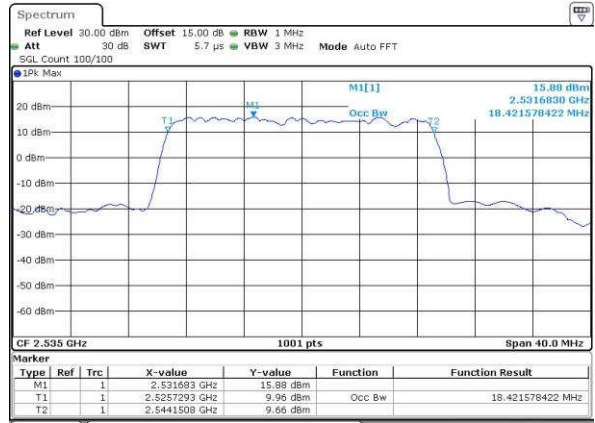

Date: 14 JUN 2017 18:41:59

Highest Channel / 15MHz / 16QAM

Date: 14 JUN 2017 18:42:10

LTE Band 7

Lowest Channel / 20MHz / QPSK

Date: 14 JUN 2017 18:49:13

Lowest Channel / 20MHz / 16QAM

Date: 14 JUN 2017 18:49:24

Middle Channel / 20MHz / QPSK

Date: 14 JUN 2017 18:56:43

Middle Channel / 20MHz / 16QAM

Date: 14 JUN 2017 18:56:55

Highest Channel / 20MHz / QPSK

Date: 14 JUN 2017 18:59:16

Highest Channel / 20MHz / 16QAM

Date: 14 JUN 2017 18:59:27