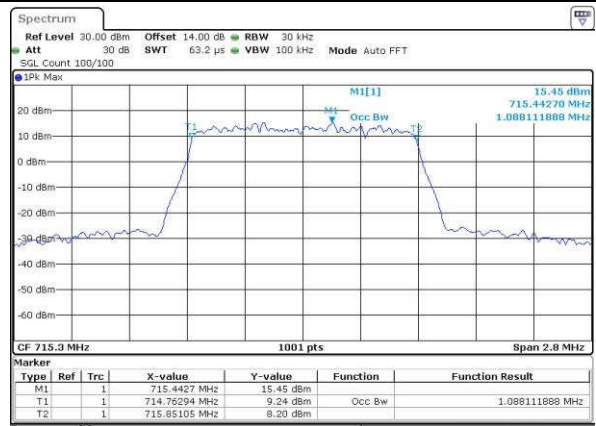

LTE Band 12

Lowest Channel / 1.4MHz / QPSK

Date: 14 JUN 2017 13:12:47

Lowest Channel / 1.4MHz / 16QAM

Date: 14 JUN 2017 13:12:58

Middle Channel / 1.4MHz / QPSK

Date: 14 JUN 2017 13:20:05

Middle Channel / 1.4MHz / 16QAM

Date: 14 JUN 2017 13:20:15

Highest Channel / 1.4MHz / QPSK

Date: 14 JUN 2017 13:22:40

Highest Channel / 1.4MHz / 16QAM

Date: 14 JUN 2017 13:22:52

LTE Band 12

Lowest Channel / 3MHz / QPSK

Date: 14 JUN 2017 13:30:50