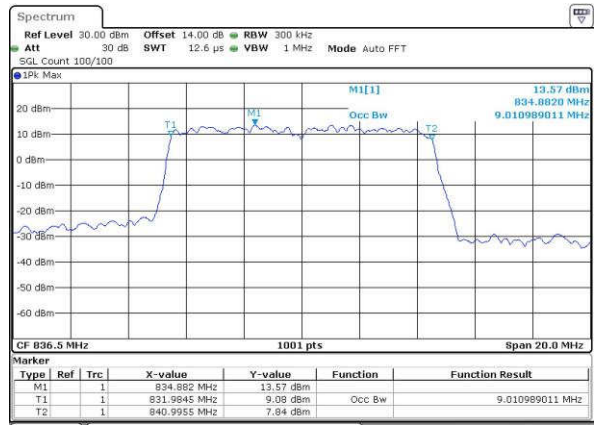

Date: 15 JUN 2017 18:49:01

Middle Channel / 5MHz / 16QAM

Date: 15 JUN 2017 18:49:12

Highest Channel / 5MHz / QPSK

Date: 15 JUN 2017 18:51:37

Highest Channel / 5MHz / 16QAM

Date: 15 JUN 2017 18:51:48

LTE Band 5

Lowest Channel / 10MHz / QPSK

Date: 15 JUN 2017 19:10:50

Lowest Channel / 10MHz / 16QAM

Date: 15 JUN 2017 19:10:10

Middle Channel / 10MHz / QPSK

Date: 15 JUN 2017 19:10:04

Middle Channel / 10MHz / 16QAM

Date: 15 JUN 2017 19:10:14

Highest Channel / 10MHz / QPSK

Date: 15 JUN 2017 19:12:39

Highest Channel / 10MHz / 16QAM

Date: 15 JUN 2017 19:12:50

LTE Band 7

Lowest Channel / 5MHz / QPSK

Date: 14 JUN 2017 17:58:05

Lowest Channel / 5MHz / 16QAM