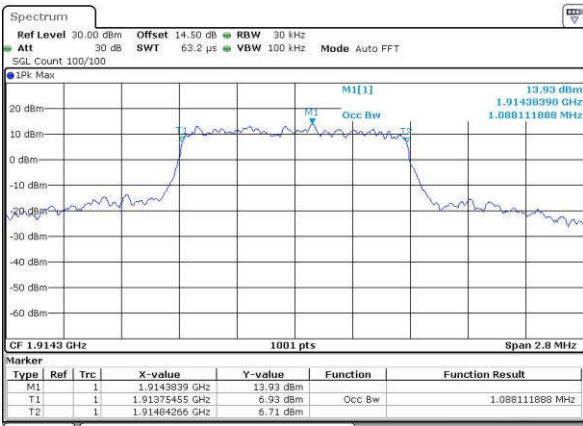

Middle Channel / 10MHz / 16QAM

Date: 14 JUN 2017 15:37:43

Highest Channel / 10MHz / QPSK

Date: 14 JUN 2017 15:40:09

Highest Channel / 10MHz / 16QAM

Date: 14 JUN 2017 15:40:19

LTE Band 25

Lowest Channel / 1.4MHz / QPSK

Date: 15 JUN 2017 19:35:21

Lowest Channel / 1.4MHz / 16QAM

Date: 15 JUN 2017 19:35:32

Middle Channel / 1.4MHz / QPSK

Date: 15 JUN 2017 19:37:57

Middle Channel / 1.4MHz / 16QAM

Date: 15 JUN 2017 19:38:07

Highest Channel / 1.4MHz / QPSK

Date: 15 JUN 2017 19:40:32

Highest Channel / 1.4MHz / 16QAM

Date: 15 JUN 2017 19:40:42

LTE Band 25

Lowest Channel / 3MHz / QPSK

Date: 15 JUN 2017 19:47:46

Lowest Channel / 3MHz / 16QAM

Date: 15 JUN 2017 19:47:57