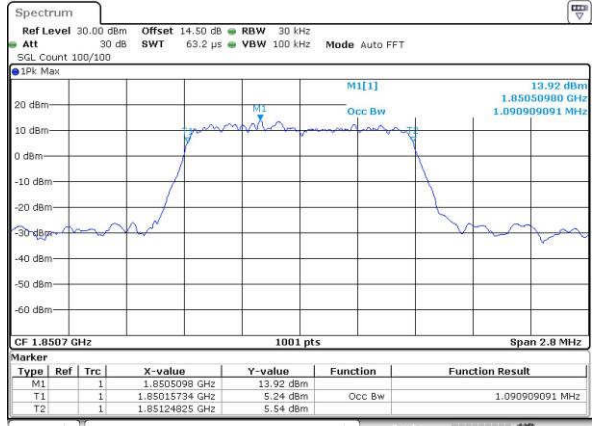

Middle Channel / 10MHz / 16QAM

Date: 14 JUN 2017 15:37:43

Highest Channel / 10MHz / QPSK

Date: 14 JUN 2017 15:40:09

Highest Channel / 10MHz / 16QAM

Date: 14 JUN 2017 15:40:19

LTE Band 25

Lowest Channel / 1.4MHz / QPSK

Date: 15 JUN 2017 19:35:21

Lowest Channel / 1.4MHz / 16QAM

Date: 15 JUN 2017 19:35:32

Middle Channel / 1.4MHz / QPSK

Date: 15 JUN 2017 19:37:57

Middle Channel / 1.4MHz / 16QAM

Date: 15 JUN 2017 19:38:07

Highest Channel / 1.4MHz / QPSK