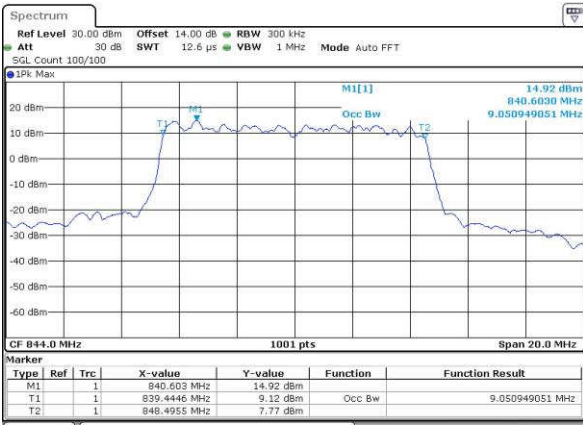

Lowest Channel / 10MHz / QPSK

Date: 15 JUN 2017 19:10:50

Lowest Channel / 10MHz / 16QAM

Date: 15 JUN 2017 19:10:10

Middle Channel / 10MHz / QPSK

Date: 15 JUN 2017 19:10:04

Middle Channel / 10MHz / 16QAM

Date: 15 JUN 2017 19:10:14

Highest Channel / 10MHz / QPSK

Date: 15 JUN 2017 19:12:39

Highest Channel / 10MHz / 16QAM

Date: 15 JUN 2017 19:12:50

LTE Band 7

Lowest Channel / 5MHz / QPSK

Date: 14 JUN 2017 17:58:05

Lowest Channel / 5MHz / 16QAM