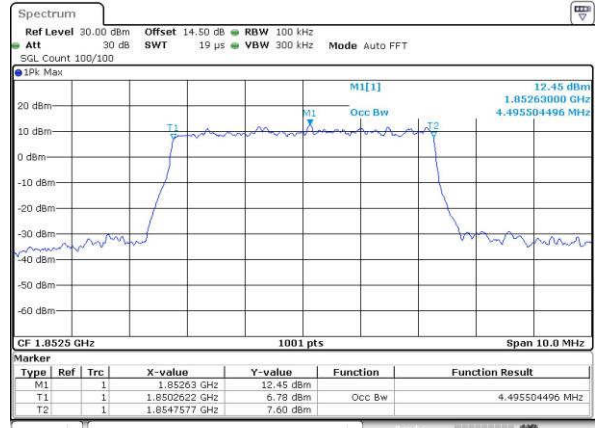

Lowest Channel / 5MHz / 16QAM

Date: 15 JUN 2017 20:00:23