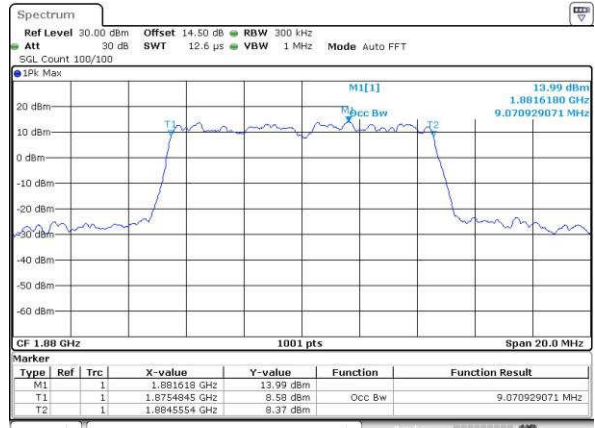

Date: 15 JUN 2017 20:02:58

Highest Channel / 5MHz / QPSK

Date: 15 JUN 2017 20:05:22

Highest Channel / 5MHz / 16QAM

Date: 15 JUN 2017 20:05:33

LTE Band 25

Lowest Channel / 10MHz / QPSK

Date: 15 JUN 2017 20:12:36

Lowest Channel / 10MHz / 16QAM

Date: 15 JUN 2017 20:12:47

Middle Channel / 10MHz / QPSK

Date: 15 JUN 2017 20:15:11

Middle Channel / 10MHz / 16QAM

Date: 15 JUN 2017 20:15:22

Highest Channel / 10MHz / QPSK

Date: 15 JUN 2017 20:17:46

Highest Channel / 10MHz / 16QAM

Date: 15 JUN 2017 20:17:57

LTE Band 25

Lowest Channel / 15MHz / QPSK

Date: 15 JUN 2017 20:25:01

Lowest Channel / 15MHz / 16QAM

Date: 15 JUN 2017 20:25:12

Middle Channel / 15MHz / QPSK