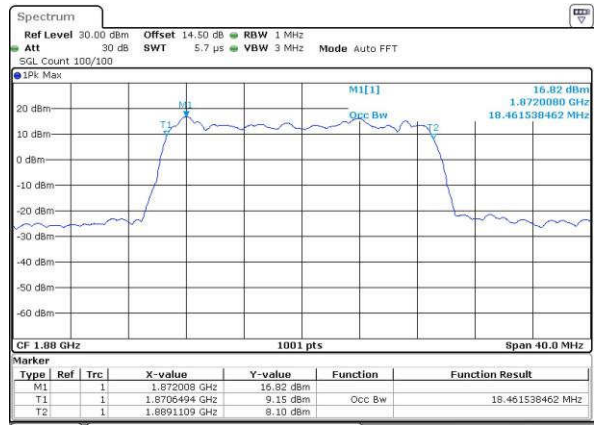

Date: 15 JUN 2017 20:27:37

Middle Channel / 15MHz / 16QAM

Date: 15 JUN 2017 20:27:47

Highest Channel / 15MHz / QPSK

Date: 15 JUN 2017 20:30:12

Highest Channel / 15MHz / 16QAM

Date: 15 JUN 2017 20:30:22

LTE Band 25

Lowest Channel / 20MHz / QPSK

Date: 15 JUN 2017 20:37:26

Lowest Channel / 20MHz / 16QAM

Date: 15 JUN 2017 20:37:37

Middle Channel / 20MHz / QPSK

Date: 15 JUN 2017 20:40:01

Middle Channel / 20MHz / 16QAM

Date: 15 JUN 2017 20:40:12

Highest Channel / 20MHz / QPSK

Date: 15 JUN 2017 20:42:36

Highest Channel / 20MHz / 16QAM

Date: 15 JUN 2017 20:42:47