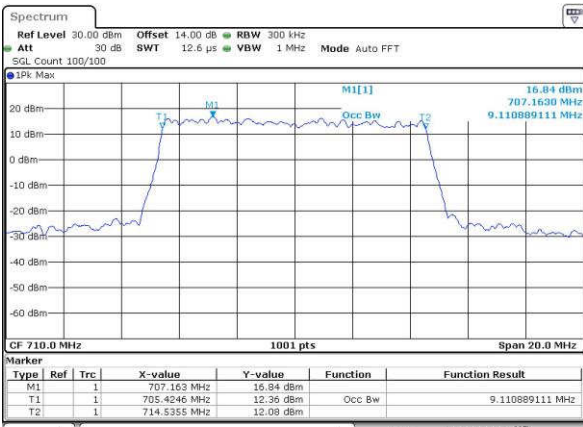

Date: 14 JUN 2017 15:22:15

LTE Band 17

Lowest Channel / 10MHz / QPSK

Date: 14 JUN 2017 15:30:17

Lowest Channel / 10MHz / 16QAM

Date: 14 JUN 2017 15:30:28

Middle Channel / 10MHz / QPSK

Date: 14 JUN 2017 15:37:03

Middle Channel / 10MHz / 16QAM

Date: 14 JUN 2017 15:37:43

Highest Channel / 10MHz / QPSK

Date: 14 JUN 2017 15:40:09

Highest Channel / 10MHz / 16QAM

Date: 14 JUN 2017 15:40:19

LTE Band 25

Lowest Channel / 1.4MHz / QPSK