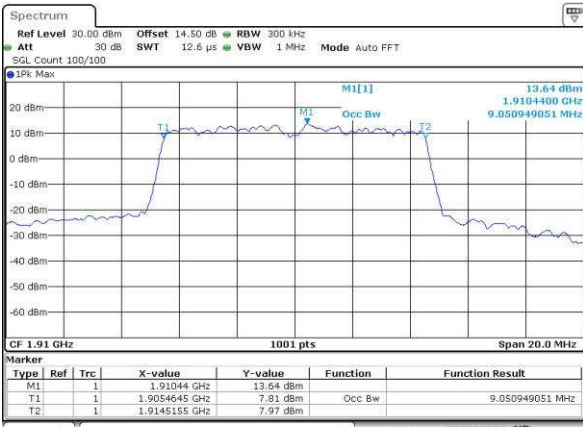

Date: 15 JUN 2017 20:02:58

Highest Channel / 5MHz / QPSK

Date: 15 JUN 2017 20:05:22

Highest Channel / 5MHz / 16QAM

Date: 15 JUN 2017 20:05:33

LTE Band 25

Lowest Channel / 10MHz / QPSK

Date: 15 JUN 2017 20:12:36

Lowest Channel / 10MHz / 16QAM

Date: 15 JUN 2017 20:12:47

Middle Channel / 10MHz / QPSK

Date: 15 JUN 2017 20:15:11

Middle Channel / 10MHz / 16QAM

Date: 15 JUN 2017 20:15:22

Highest Channel / 10MHz / QPSK

Date: 15 JUN 2017 20:17:46

Highest Channel / 10MHz / 16QAM

Date: 15 JUN 2017 20:17:57

LTE Band 25

Lowest Channel / 15MHz / QPSK

Date: 15 JUN 2017 20:25:01

Lowest Channel / 15MHz / 16QAM

Date: 15 JUN 2017 20:25:12

Middle Channel / 15MHz / QPSK