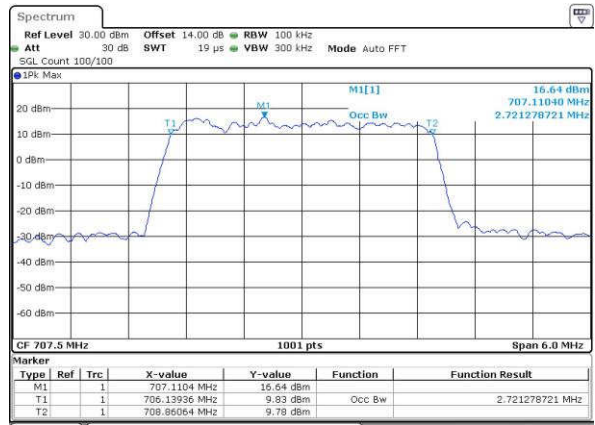

Date: 14 JUN 2017 13:20:15

Highest Channel / 1.4MHz / QPSK

Date: 14 JUN 2017 13:22:40

Highest Channel / 1.4MHz / 16QAM

Date: 14 JUN 2017 13:22:52

LTE Band 12

Lowest Channel / 3MHz / QPSK

Date: 14 JUN 2017 13:30:50

Lowest Channel / 3MHz / 16QAM

Date: 14 JUN 2017 13:31:01

Middle Channel / 3MHz / QPSK

Date: 14 JUN 2017 13:38:07

Middle Channel / 3MHz / 16QAM

Date: 14 JUN 2017 13:38:17

Highest Channel / 3MHz / QPSK

Date: 14 JUN 2017 13:40:42

Highest Channel / 3MHz / 16QAM

Date: 14 JUN 2017 13:40:53

LTE Band 12

Lowest Channel / 5MHz / QPSK

Date: 14 JUN 2017 13:48:17

Lowest Channel / 5MHz / 16QAM

Date: 14 JUN 2017 13:48:27

Middle Channel / 5MHz / QPSK