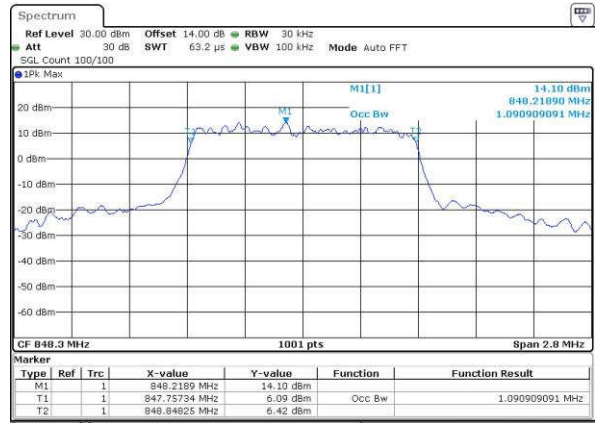

LTE Band 5

Lowest Channel / 1.4MHz / QPSK

Date: 15 JUN 2017 17:57:34

Lowest Channel / 1.4MHz / 16QAM

Date: 15 JUN 2017 17:57:45

Middle Channel / 1.4MHz / QPSK

Date: 15 JUN 2017 18:06:01

Middle Channel / 1.4MHz / 16QAM

Date: 15 JUN 2017 18:07:02

Highest Channel / 1.4MHz / QPSK

Date: 15 JUN 2017 18:09:28

Highest Channel / 1.4MHz / 16QAM

Date: 15 JUN 2017 18:09:39

LTE Band 5

Lowest Channel / 3MHz / QPSK

Date: 15 JUN 2017 18:18:43