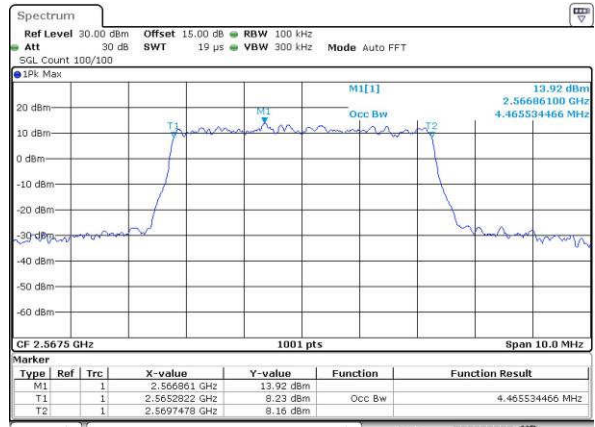

Highest Channel / 10MHz / QPSK

Date: 15 JUN 2017 19:12:39

Highest Channel / 10MHz / 16QAM

Date: 15 JUN 2017 19:12:50

LTE Band 7

Lowest Channel / 5MHz / QPSK

Date: 14 JUN 2017 17:58:05

Lowest Channel / 5MHz / 16QAM

Date: 14 JUN 2017 17:58:16

Middle Channel / 5MHz / QPSK

Date: 14 JUN 2017 18:05:19

Middle Channel / 5MHz / 16QAM

Date: 14 JUN 2017 18:05:30

Highest Channel / 5MHz / QPSK

Date: 14 JUN 2017 18:07:51

Highest Channel / 5MHz / 16QAM

Date: 14 JUN 2017 18:08:02

LTE Band 7

Lowest Channel / 10MHz / QPSK

Date: 14 JUN 2017 18:15:05

Lowest Channel / 10MHz / 16QAM

Date: 14 JUN 2017 18:15:15

Middle Channel / 10MHz / QPSK

Date: 14 JUN 2017 18:22:27