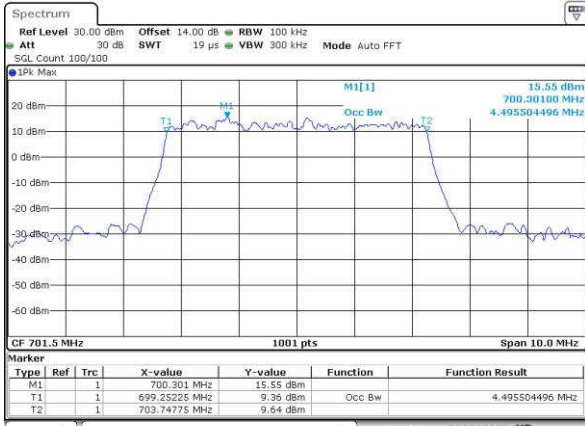

Highest Channel / 3MHz / 16QAM

Date: 14 JUN 2017 13:40:53

LTE Band 12

Lowest Channel / 5MHz / QPSK

Date: 14 JUN 2017 13:48:17

Lowest Channel / 5MHz / 16QAM

Date: 14 JUN 2017 13:48:27

Middle Channel / 5MHz / QPSK

Date: 14 JUN 2017 13:55:03

Middle Channel / 5MHz / 16QAM

Date: 14 JUN 2017 13:55:44

Highest Channel / 5MHz / QPSK

Date: 14 JUN 2017 13:58:09

Highest Channel / 5MHz / 16QAM

Date: 14 JUN 2017 13:58:20

LTE Band 12