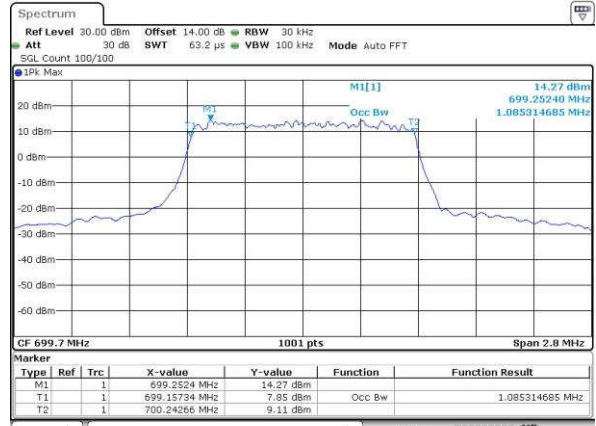

Date: 14 JUN 2017 18:41:59

Highest Channel / 15MHz / 16QAM

Date: 14 JUN 2017 18:42:10

LTE Band 7

Lowest Channel / 20MHz / QPSK

Date: 14 JUN 2017 18:49:13

Lowest Channel / 20MHz / 16QAM

Date: 14 JUN 2017 18:49:24

Middle Channel / 20MHz / QPSK

Date: 14 JUN 2017 18:56:43

Middle Channel / 20MHz / 16QAM

Date: 14 JUN 2017 18:56:55

Highest Channel / 20MHz / QPSK

Date: 14 JUN 2017 18:59:16

Highest Channel / 20MHz / 16QAM

Date: 14 JUN 2017 18:59:27

LTE Band 12

Lowest Channel / 1.4MHz / QPSK

Date: 14 JUN 2017 13:12:47

Lowest Channel / 1.4MHz / 16QAM

Date: 14 JUN 2017 13:12:58

Middle Channel / 1.4MHz / QPSK

Date: 14 JUN 2017 13:20:05

Middle Channel / 1.4MHz / 16QAM

Date: 14 JUN 2017 13:20:15

Highest Channel / 1.4MHz / QPSK

Date: 14 JUN 2017 13:22:40

Highest Channel / 1.4MHz / 16QAM

Date: 14 JUN 2017 13:22:52

LTE Band 12

Lowest Channel / 3MHz / QPSK

Date: 14 JUN 2017 13:30:50