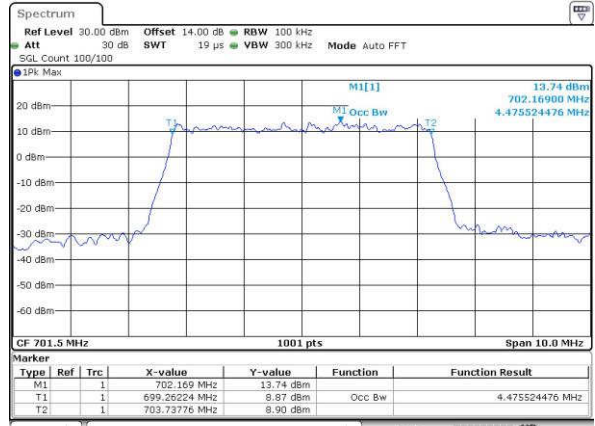

Highest Channel / 3MHz / 16QAM

Date: 14 JUN 2017 13:40:53

LTE Band 12

Lowest Channel / 5MHz / QPSK

Date: 14 JUN 2017 13:48:17

Lowest Channel / 5MHz / 16QAM

Date: 14 JUN 2017 13:48:27

Middle Channel / 5MHz / QPSK

Date: 14 JUN 2017 13:55:03

Middle Channel / 5MHz / 16QAM

Date: 14 JUN 2017 13:55:44

Highest Channel / 5MHz / QPSK

Date: 14 JUN 2017 13:58:09

Highest Channel / 5MHz / 16QAM

Date: 14 JUN 2017 13:58:20

LTE Band 12