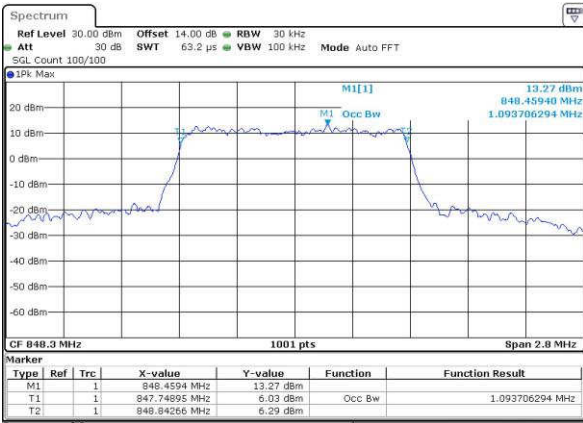

LTE Band 5

Lowest Channel / 1.4MHz / QPSK

Date: 15 JUN 2017 17:57:34

Lowest Channel / 1.4MHz / 16QAM

Date: 15 JUN 2017 17:57:45

Middle Channel / 1.4MHz / QPSK

Date: 15 JUN 2017 18:06:01

Middle Channel / 1.4MHz / 16QAM

Date: 15 JUN 2017 18:07:02

Highest Channel / 1.4MHz / QPSK

Date: 15 JUN 2017 18:09:28

Highest Channel / 1.4MHz / 16QAM

Date: 15 JUN 2017 18:09:39

LTE Band 5

Lowest Channel / 3MHz / QPSK

Date: 15 JUN 2017 18:18:43