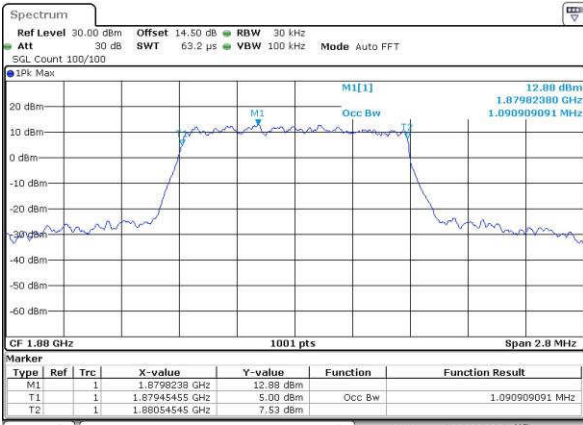

Middle Channel / 10MHz / 16QAM

Date: 14 JUN 2017 15:37:43

Highest Channel / 10MHz / QPSK

Date: 14 JUN 2017 15:40:09

Highest Channel / 10MHz / 16QAM

Date: 14 JUN 2017 15:40:19

LTE Band 25

Lowest Channel / 1.4MHz / QPSK

Date: 15 JUN 2017 19:35:21

Lowest Channel / 1.4MHz / 16QAM

Date: 15 JUN 2017 19:35:32

Middle Channel / 1.4MHz / QPSK

Date: 15 JUN 2017 19:37:57

Middle Channel / 1.4MHz / 16QAM

Date: 15 JUN 2017 19:38:07

Highest Channel / 1.4MHz / QPSK