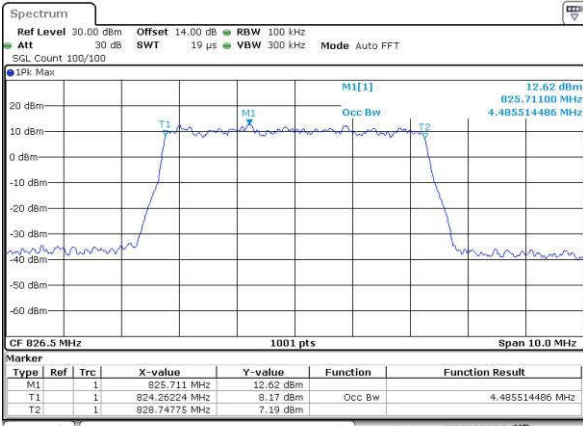

Highest Channel / 3MHz / 16QAM

Date: 15 JUN 2017 18:30:44

LTE Band 5

Lowest Channel / 5MHz / QPSK

Date: 15 JUN 2017 18:39:47

Lowest Channel / 5MHz / 16QAM

Date: 15 JUN 2017 18:39:58

Middle Channel / 5MHz / QPSK