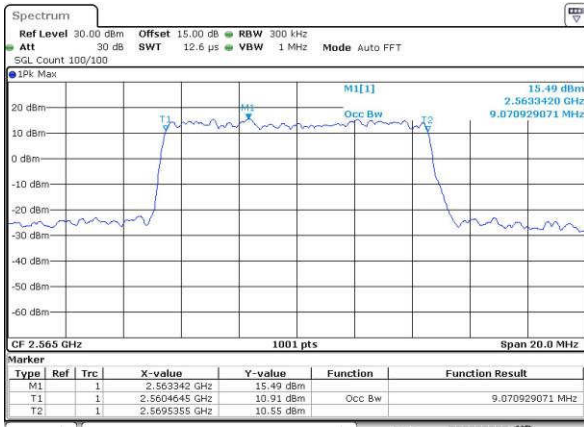

Date: 14 JUN 2017 18:08:02

LTE Band 7

Lowest Channel / 10MHz / QPSK

Date: 14 JUN 2017 18:15:05

Lowest Channel / 10MHz / 16QAM

Date: 14 JUN 2017 18:15:15

Middle Channel / 10MHz / QPSK

Date: 14 JUN 2017 18:22:27

Middle Channel / 10MHz / 16QAM

Date: 14 JUN 2017 18:22:38

Highest Channel / 10MHz / QPSK

Date: 14 JUN 2017 18:25:01

Highest Channel / 10MHz / 16QAM

Date: 14 JUN 2017 18:25:12

LTE Band 7

Lowest Channel / 15MHz / QPSK