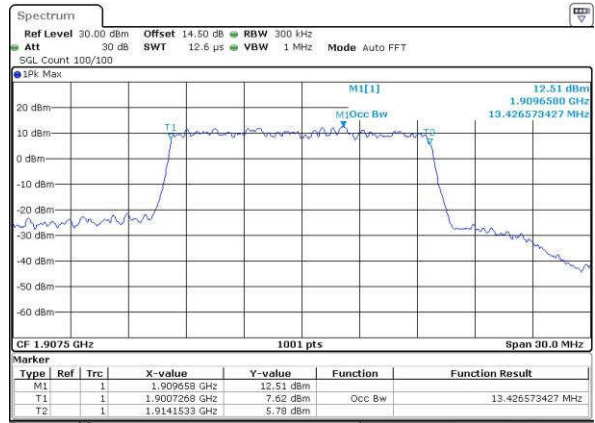

Highest Channel / 10MHz / 16QAM

Date: 15 JUN 2017 20:17:57

LTE Band 25

Lowest Channel / 15MHz / QPSK

Date: 15 JUN 2017 20:25:01

Lowest Channel / 15MHz / 16QAM

Date: 15 JUN 2017 20:25:12

Middle Channel / 15MHz / QPSK

Date: 15 JUN 2017 20:27:37

Middle Channel / 15MHz / 16QAM

Date: 15 JUN 2017 20:27:47

Highest Channel / 15MHz / QPSK

Date: 15 JUN 2017 20:30:12

Highest Channel / 15MHz / 16QAM

Date: 15 JUN 2017 20:30:22

LTE Band 25

Lowest Channel / 20MHz / QPSK

Date: 15 JUN 2017 20:37:26

Lowest Channel / 20MHz / 16QAM

Date: 15 JUN 2017 20:37:37

Middle Channel / 20MHz / QPSK

Date: 15 JUN 2017 20:40:01

Middle Channel / 20MHz / 16QAM

Date: 15 JUN 2017 20:40:12