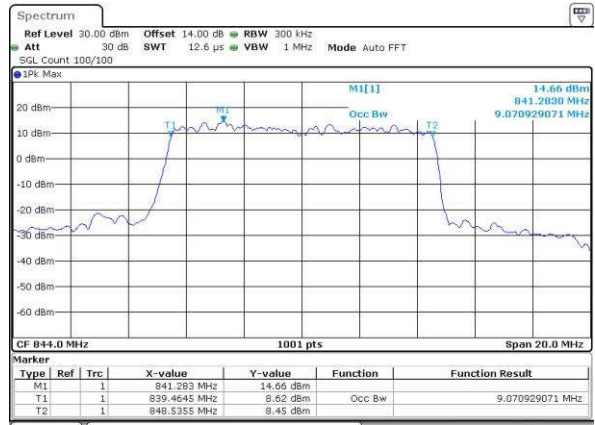

Lowest Channel / 10MHz / QPSK

Date: 15 JUN 2017 19:10:50

Lowest Channel / 10MHz / 16QAM

Date: 15 JUN 2017 19:10:10

Middle Channel / 10MHz / QPSK

Date: 15 JUN 2017 19:10:04

Middle Channel / 10MHz / 16QAM

Date: 15 JUN 2017 19:10:14

Highest Channel / 10MHz / QPSK

Date: 15 JUN 2017 19:12:39

Highest Channel / 10MHz / 16QAM

Date: 15 JUN 2017 19:12:50

LTE Band 7

Lowest Channel / 5MHz / QPSK

Date: 14 JUN 2017 17:58:05

Lowest Channel / 5MHz / 16QAM