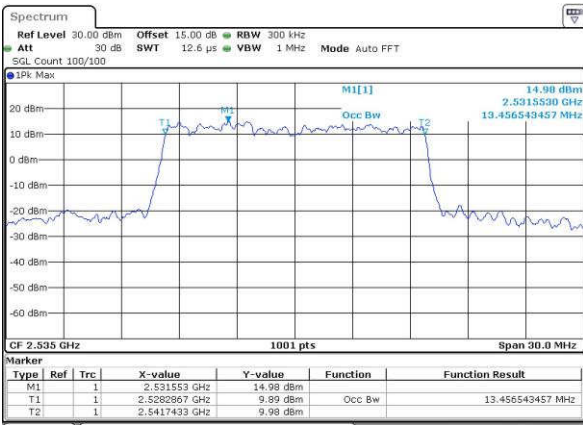

Middle Channel / 15MHz / QPSK

Date: 14 JUN 2017 18:39:28