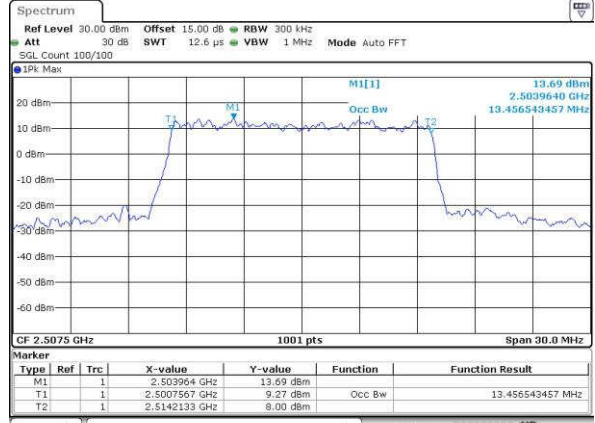

Date: 14 JUN 2017 18:08:02

LTE Band 7

Lowest Channel / 10MHz / QPSK

Date: 14 JUN 2017 18:15:05

Lowest Channel / 10MHz / 16QAM

Date: 14 JUN 2017 18:15:15

Middle Channel / 10MHz / QPSK

Date: 14 JUN 2017 18:22:27

Middle Channel / 10MHz / 16QAM

Date: 14 JUN 2017 18:22:38

Highest Channel / 10MHz / QPSK

Date: 14 JUN 2017 18:25:01

Highest Channel / 10MHz / 16QAM

Date: 14 JUN 2017 18:25:12

LTE Band 7

Lowest Channel / 15MHz / QPSK

Date: 14 JUN 2017 18:32:16

Lowest Channel / 15MHz / 16QAM

Date: 14 JUN 2017 18:32:26

Middle Channel / 15MHz / QPSK

Date: 14 JUN 2017 18:39:28

Middle Channel / 15MHz / 16QAM

Date: 14 JUN 2017 18:39:39

Highest Channel / 15MHz / QPSK