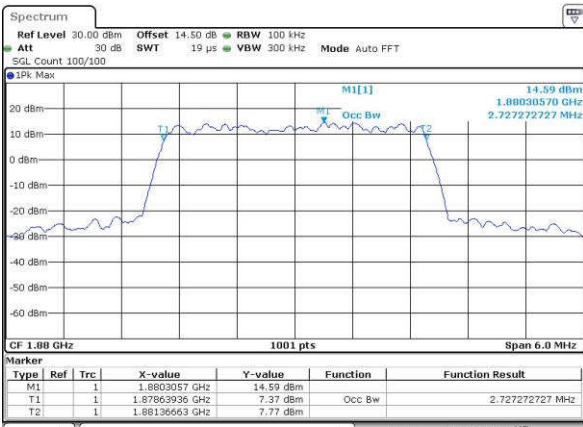

Middle Channel / 3MHz / QPSK

Date: 15 JUN 2017 19:50:22