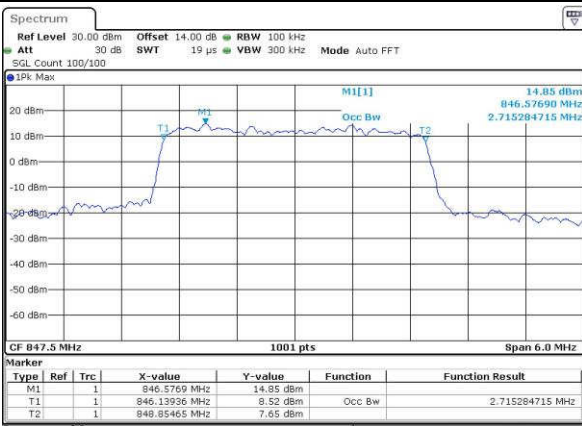

Date: 15 JUN 2017 18:07:02

Highest Channel / 1.4MHz / QPSK

Date: 15 JUN 2017 18:09:28

Highest Channel / 1.4MHz / 16QAM

Date: 15 JUN 2017 18:09:39

LTE Band 5

Lowest Channel / 3MHz / QPSK

Date: 15 JUN 2017 18:18:43

Lowest Channel / 3MHz / 16QAM

Date: 15 JUN 2017 18:18:54

Middle Channel / 3MHz / QPSK

Date: 15 JUN 2017 18:27:08

Middle Channel / 3MHz / 16QAM

Date: 15 JUN 2017 18:28:09

Highest Channel / 3MHz / QPSK

Date: 15 JUN 2017 18:30:34

Highest Channel / 3MHz / 16QAM

Date: 15 JUN 2017 18:30:44

LTE Band 5

Lowest Channel / 5MHz / QPSK

Date: 15 JUN 2017 18:39:47

Lowest Channel / 5MHz / 16QAM

Date: 15 JUN 2017 18:39:58

Middle Channel / 5MHz / QPSK