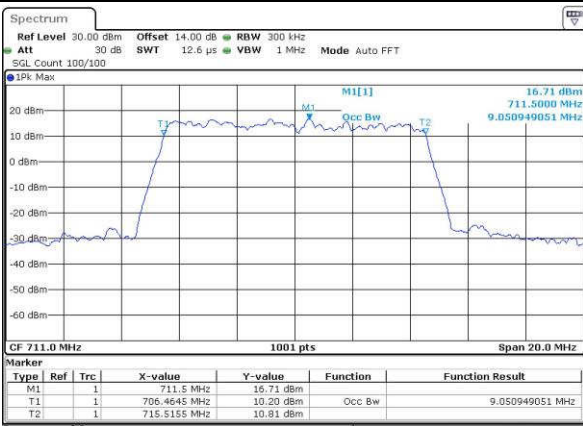

Lowest Channel / 10MHz / QPSK

Date: 14 JUN 2017 14:07:51

Lowest Channel / 10MHz / 16QAM

Date: 14 JUN 2017 14:10:02

Middle Channel / 10MHz / QPSK

Date: 14 JUN 2017 14:15:07

Middle Channel / 10MHz / 16QAM

Date: 14 JUN 2017 14:15:18

Highest Channel / 10MHz / QPSK

Date: 14 JUN 2017 14:17:43

Highest Channel / 10MHz / 16QAM

Date: 14 JUN 2017 14:17:54

LTE Band 17

Lowest Channel / 5MHz / QPSK

Date: 14 JUN 2017 15:12:13

Lowest Channel / 5MHz / 16QAM