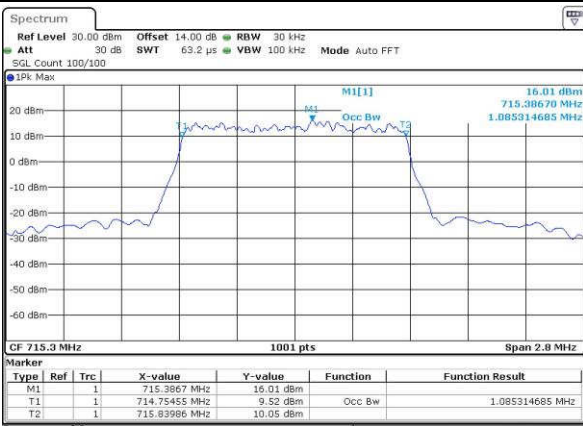

LTE Band 12

Lowest Channel / 1.4MHz / QPSK

Date: 14 JUN 2017 13:12:47

Lowest Channel / 1.4MHz / 16QAM

Date: 14 JUN 2017 13:12:58

Middle Channel / 1.4MHz / QPSK

Date: 14 JUN 2017 13:20:05

Middle Channel / 1.4MHz / 16QAM

Date: 14 JUN 2017 13:20:15

Highest Channel / 1.4MHz / QPSK

Date: 14 JUN 2017 13:22:40

Highest Channel / 1.4MHz / 16QAM

Date: 14 JUN 2017 13:22:52

LTE Band 12

Lowest Channel / 3MHz / QPSK

Date: 14 JUN 2017 13:30:50