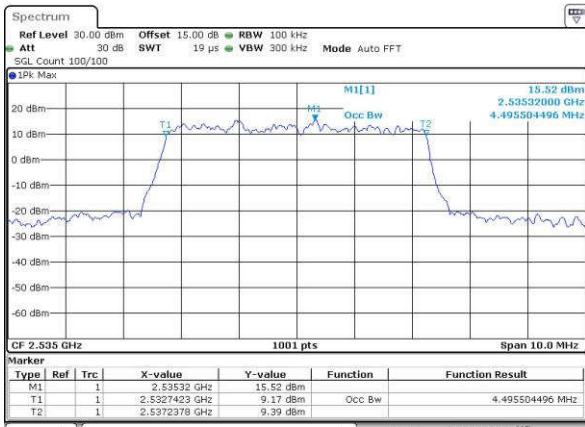

Middle Channel / 5MHz / QPSK

Date: 14 JUN 2017 18:05:19