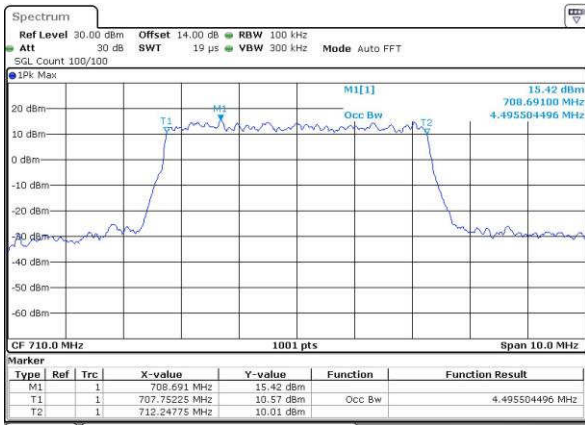

Highest Channel / 10MHz / QPSK

Date: 14 JUN 2017 14:17:43

Highest Channel / 10MHz / 16QAM

Date: 14 JUN 2017 14:17:54

LTE Band 17

Lowest Channel / 5MHz / QPSK

Date: 14 JUN 2017 15:12:13

Lowest Channel / 5MHz / 16QAM

Date: 14 JUN 2017 15:12:24

Middle Channel / 5MHz / QPSK

Date: 14 JUN 2017 15:19:29

Middle Channel / 5MHz / 16QAM

Date: 14 JUN 2017 15:19:39

Highest Channel / 5MHz / QPSK

Date: 14 JUN 2017 15:22:05

Highest Channel / 5MHz / 16QAM