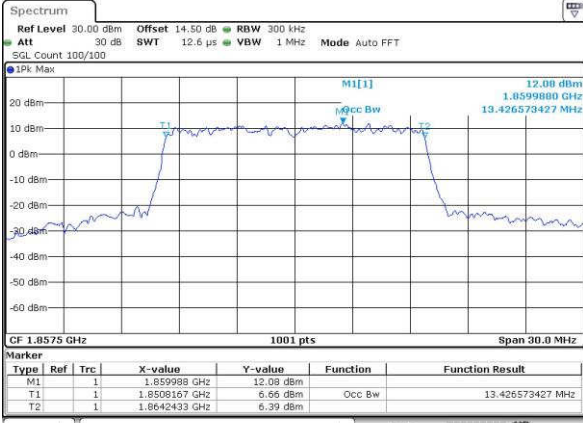

Lowest Channel / 10MHz / 16QAM

Date: 15 JUN 2017 20:12:47

Middle Channel / 10MHz / QPSK

Date: 15 JUN 2017 20:15:11

Middle Channel / 10MHz / 16QAM

Date: 15 JUN 2017 20:15:22

Highest Channel / 10MHz / QPSK

Date: 15 JUN 2017 20:17:46

Highest Channel / 10MHz / 16QAM

Date: 15 JUN 2017 20:17:57

LTE Band 25

Lowest Channel / 15MHz / QPSK

Date: 15 JUN 2017 20:25:01

Lowest Channel / 15MHz / 16QAM

Date: 15 JUN 2017 20:25:12

Middle Channel / 15MHz / QPSK

Date: 15 JUN 2017 20:27:37

Middle Channel / 15MHz / 16QAM

Date: 15 JUN 2017 20:27:47

Highest Channel / 15MHz / QPSK

Date: 15 JUN 2017 20:30:12

Highest Channel / 15MHz / 16QAM

Date: 15 JUN 2017 20:30:22

LTE Band 25