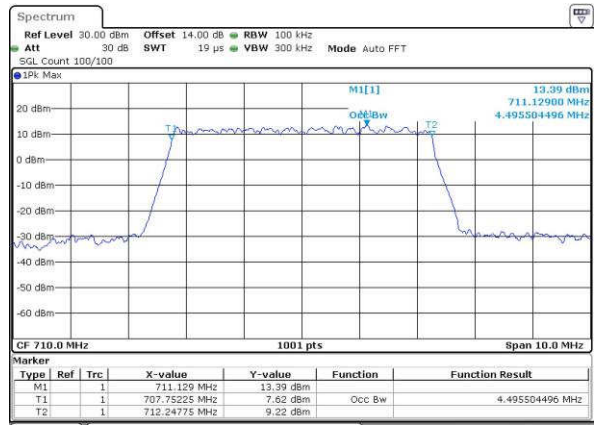

Highest Channel / 10MHz / QPSK

Date: 14 JUN 2017 14:17:43

Highest Channel / 10MHz / 16QAM

Date: 14 JUN 2017 14:17:54

LTE Band 17

Lowest Channel / 5MHz / QPSK

Date: 14 JUN 2017 15:12:13

Lowest Channel / 5MHz / 16QAM

Date: 14 JUN 2017 15:12:24

Middle Channel / 5MHz / QPSK

Date: 14 JUN 2017 15:19:29

Middle Channel / 5MHz / 16QAM

Date: 14 JUN 2017 15:19:39

Highest Channel / 5MHz / QPSK

Date: 14 JUN 2017 15:22:05

Highest Channel / 5MHz / 16QAM