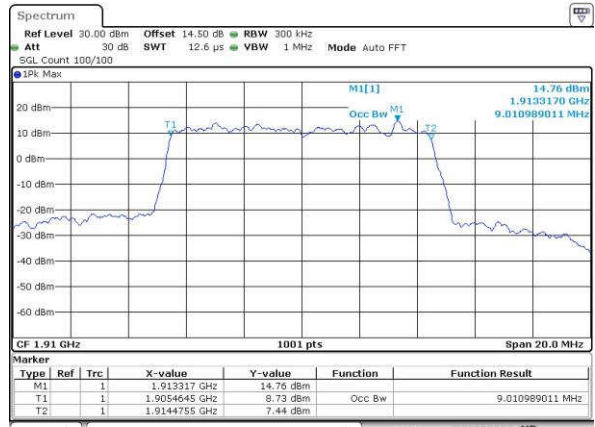

Date: 15 JUN 2017 20:02:58

Highest Channel / 5MHz / QPSK

Date: 15 JUN 2017 20:05:22

Highest Channel / 5MHz / 16QAM

Date: 15 JUN 2017 20:05:33

LTE Band 25

Lowest Channel / 10MHz / QPSK

Date: 15 JUN 2017 20:12:36

Lowest Channel / 10MHz / 16QAM

Date: 15 JUN 2017 20:12:47

Middle Channel / 10MHz / QPSK

Date: 15 JUN 2017 20:15:11

Middle Channel / 10MHz / 16QAM

Date: 15 JUN 2017 20:15:22

Highest Channel / 10MHz / QPSK

Date: 15 JUN 2017 20:17:46

Highest Channel / 10MHz / 16QAM

Date: 15 JUN 2017 20:17:57

LTE Band 25

Lowest Channel / 15MHz / QPSK

Date: 15 JUN 2017 20:25:01

Lowest Channel / 15MHz / 16QAM

Date: 15 JUN 2017 20:25:12

Middle Channel / 15MHz / QPSK