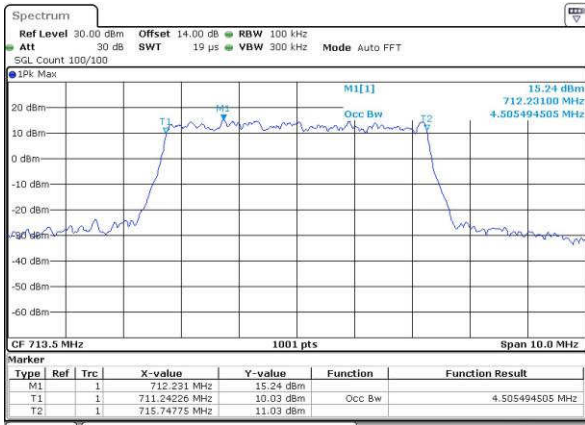

Highest Channel / 10MHz / QPSK

Date: 14 JUN 2017 14:17:43

Highest Channel / 10MHz / 16QAM

Date: 14 JUN 2017 14:17:54

LTE Band 17

Lowest Channel / 5MHz / QPSK

Date: 14 JUN 2017 15:12:13

Lowest Channel / 5MHz / 16QAM

Date: 14 JUN 2017 15:12:24

Middle Channel / 5MHz / QPSK

Date: 14 JUN 2017 15:19:29

Middle Channel / 5MHz / 16QAM

Date: 14 JUN 2017 15:19:39

Highest Channel / 5MHz / QPSK

Date: 14 JUN 2017 15:22:05

Highest Channel / 5MHz / 16QAM

Date: 14 JUN 2017 15:22:15

LTE Band 17

Lowest Channel / 10MHz / QPSK

Date: 14 JUN 2017 15:30:17

Lowest Channel / 10MHz / 16QAM

Date: 14 JUN 2017 15:30:28

Middle Channel / 10MHz / QPSK

Date: 14 JUN 2017 15:37:03