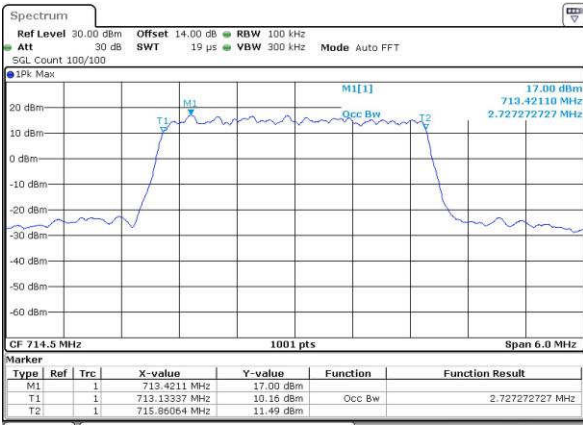

Date: 14 JUN 2017 13:20:15

Highest Channel / 1.4MHz / QPSK

Date: 14 JUN 2017 13:22:40

Highest Channel / 1.4MHz / 16QAM

Date: 14 JUN 2017 13:22:52

LTE Band 12

Lowest Channel / 3MHz / QPSK

Date: 14 JUN 2017 13:30:50

Lowest Channel / 3MHz / 16QAM

Date: 14 JUN 2017 13:31:01

Middle Channel / 3MHz / QPSK

Date: 14 JUN 2017 13:38:07

Middle Channel / 3MHz / 16QAM

Date: 14 JUN 2017 13:38:17

Highest Channel / 3MHz / QPSK

Date: 14 JUN 2017 13:40:42

Highest Channel / 3MHz / 16QAM

Date: 14 JUN 2017 13:40:53

LTE Band 12

Lowest Channel / 5MHz / QPSK

Date: 14 JUN 2017 13:48:17

Lowest Channel / 5MHz / 16QAM

Date: 14 JUN 2017 13:48:27

Middle Channel / 5MHz / QPSK