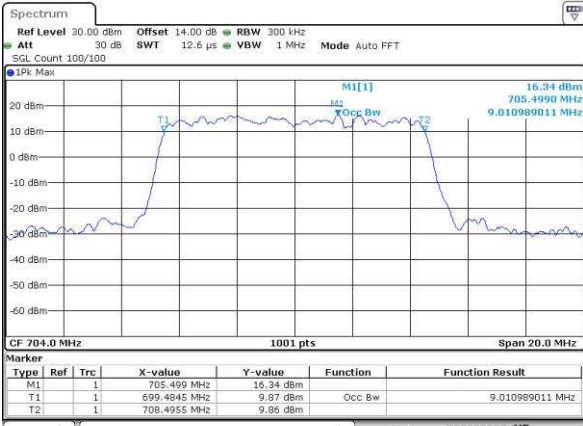

LTE Band 12

Lowest Channel / 10MHz / QPSK

Date: 14 JUN 2017 14:07:51