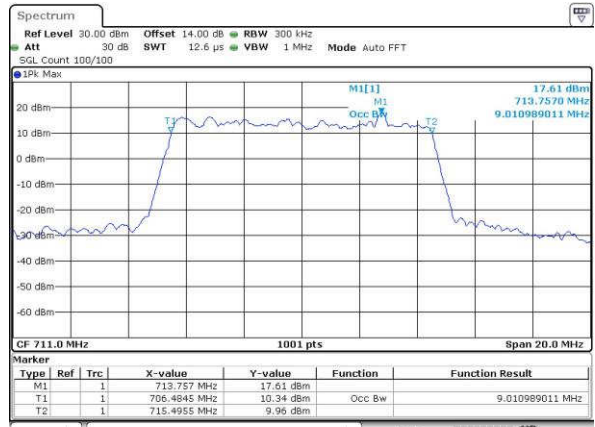

Date: 14 JUN 2017 15:22:15

LTE Band 17

Lowest Channel / 10MHz / QPSK

Date: 14 JUN 2017 15:30:17

Lowest Channel / 10MHz / 16QAM

Date: 14 JUN 2017 15:30:28

Middle Channel / 10MHz / QPSK

Date: 14 JUN 2017 15:37:03

Middle Channel / 10MHz / 16QAM

Date: 14 JUN 2017 15:37:43

Highest Channel / 10MHz / QPSK

Date: 14 JUN 2017 15:40:09

Highest Channel / 10MHz / 16QAM

Date: 14 JUN 2017 15:40:19

LTE Band 25

Lowest Channel / 1.4MHz / QPSK

Date: 15 JUN 2017 19:35:21

Lowest Channel / 1.4MHz / 16QAM

Date: 15 JUN 2017 19:35:32

Middle Channel / 1.4MHz / QPSK

Date: 15 JUN 2017 19:37:57

Middle Channel / 1.4MHz / 16QAM

Date: 15 JUN 2017 19:38:07

Highest Channel / 1.4MHz / QPSK