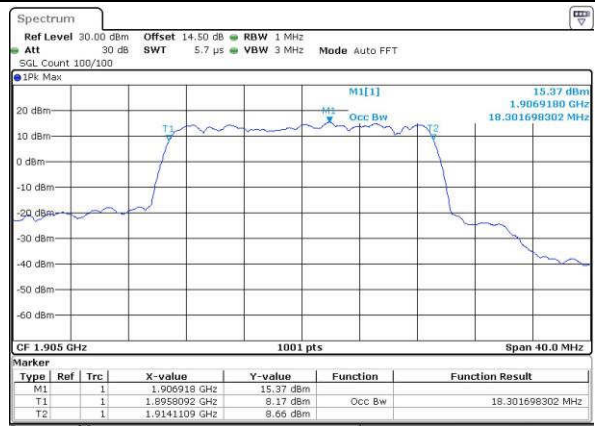

Date: 15 JUN 2017 20:27:37

Middle Channel / 15MHz / 16QAM

Date: 15 JUN 2017 20:27:47

Highest Channel / 15MHz / QPSK

Date: 15 JUN 2017 20:30:12

Highest Channel / 15MHz / 16QAM

Date: 15 JUN 2017 20:30:22

LTE Band 25

Lowest Channel / 20MHz / QPSK

Date: 15 JUN 2017 20:37:26

Lowest Channel / 20MHz / 16QAM

Date: 15 JUN 2017 20:37:37

Middle Channel / 20MHz / QPSK

Date: 15 JUN 2017 20:40:01

Middle Channel / 20MHz / 16QAM

Date: 15 JUN 2017 20:40:12

Highest Channel / 20MHz / QPSK

Date: 15 JUN 2017 20:42:36

Highest Channel / 20MHz / 16QAM

Date: 15 JUN 2017 20:42:47