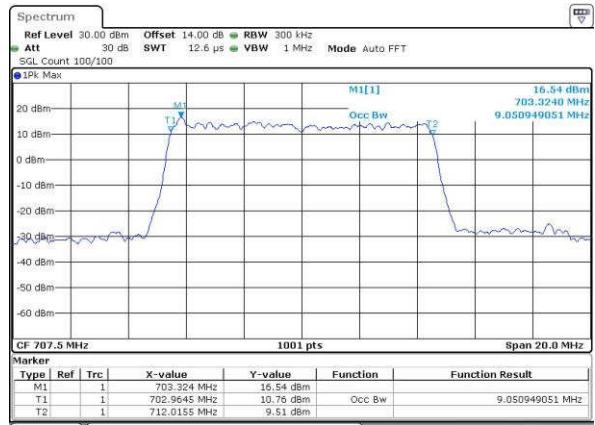

Date: 14 JUN 2017 13:55:03

Middle Channel / 5MHz / 16QAM

Date: 14 JUN 2017 13:55:44

Highest Channel / 5MHz / QPSK

Date: 14 JUN 2017 13:58:09

Highest Channel / 5MHz / 16QAM

Date: 14 JUN 2017 13:58:20

LTE Band 12

Lowest Channel / 10MHz / QPSK

Date: 14 JUN 2017 14:07:51

Lowest Channel / 10MHz / 16QAM

Date: 14 JUN 2017 14:10:02

Middle Channel / 10MHz / QPSK

Date: 14 JUN 2017 14:15:07

Middle Channel / 10MHz / 16QAM

Date: 14 JUN 2017 14:15:18

Highest Channel / 10MHz / QPSK

Date: 14 JUN 2017 14:17:43

Highest Channel / 10MHz / 16QAM

Date: 14 JUN 2017 14:17:54

LTE Band 17

Lowest Channel / 5MHz / QPSK

Date: 14 JUN 2017 15:12:13

Lowest Channel / 5MHz / 16QAM