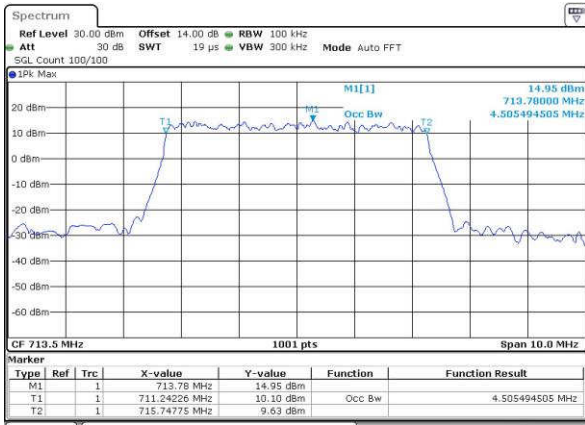

Highest Channel / 3MHz / 16QAM

Date: 14 JUN 2017 13:40:53

LTE Band 12

Lowest Channel / 5MHz / QPSK

Date: 14 JUN 2017 13:48:17

Lowest Channel / 5MHz / 16QAM

Date: 14 JUN 2017 13:48:27

Middle Channel / 5MHz / QPSK

Date: 14 JUN 2017 13:55:03

Middle Channel / 5MHz / 16QAM

Date: 14 JUN 2017 13:55:44

Highest Channel / 5MHz / QPSK

Date: 14 JUN 2017 13:58:09

Highest Channel / 5MHz / 16QAM

Date: 14 JUN 2017 13:58:20

LTE Band 12