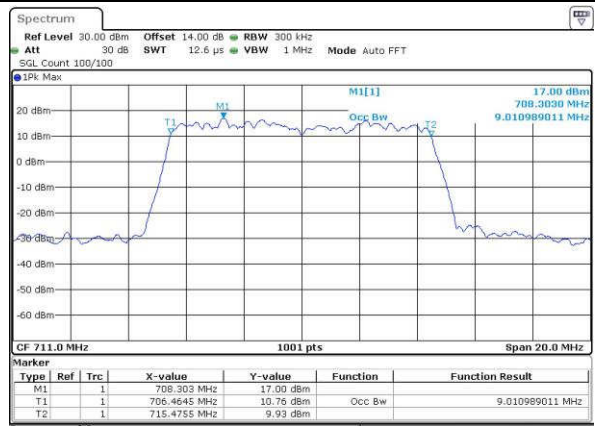

Lowest Channel / 10MHz / QPSK

Date: 14 JUN 2017 14:07:51

Lowest Channel / 10MHz / 16QAM

Date: 14 JUN 2017 14:10:02

Middle Channel / 10MHz / QPSK

Date: 14 JUN 2017 14:15:07

Middle Channel / 10MHz / 16QAM

Date: 14 JUN 2017 14:15:18

Highest Channel / 10MHz / QPSK

Date: 14 JUN 2017 14:17:43

Highest Channel / 10MHz / 16QAM

Date: 14 JUN 2017 14:17:54

LTE Band 17

Lowest Channel / 5MHz / QPSK

Date: 14 JUN 2017 15:12:13

Lowest Channel / 5MHz / 16QAM