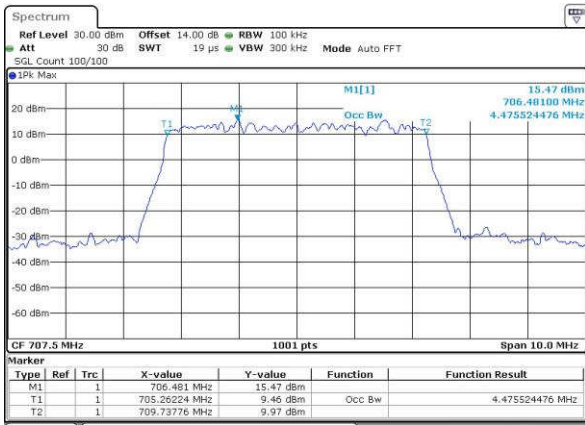

Highest Channel / 3MHz / 16QAM

Date: 14 JUN 2017 13:40:53

LTE Band 12

Lowest Channel / 5MHz / QPSK

Date: 14 JUN 2017 13:48:17

Lowest Channel / 5MHz / 16QAM

Date: 14 JUN 2017 13:48:27

Middle Channel / 5MHz / QPSK

Date: 14 JUN 2017 13:55:03

Middle Channel / 5MHz / 16QAM

Date: 14 JUN 2017 13:55:44

Highest Channel / 5MHz / QPSK

Date: 14 JUN 2017 13:58:09

Highest Channel / 5MHz / 16QAM

Date: 14 JUN 2017 13:58:20

LTE Band 12