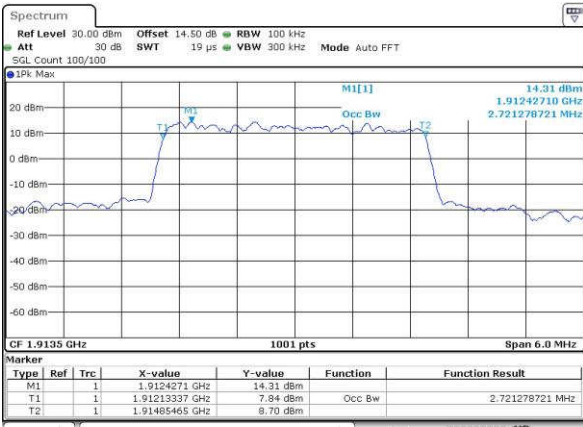

Date: 15 JUN 2017 19:40:32

Highest Channel / 1.4MHz / 16QAM

Date: 15 JUN 2017 19:40:42

LTE Band 25

Lowest Channel / 3MHz / QPSK

Date: 15 JUN 2017 19:47:46

Lowest Channel / 3MHz / 16QAM

Date: 15 JUN 2017 19:47:57

Middle Channel / 3MHz / QPSK

Date: 15 JUN 2017 19:50:22

Middle Channel / 3MHz / 16QAM

Date: 15 JUN 2017 19:50:32

Highest Channel / 3MHz / QPSK

Date: 15 JUN 2017 19:52:57

Highest Channel / 3MHz / 16QAM

Date: 15 JUN 2017 19:53:07