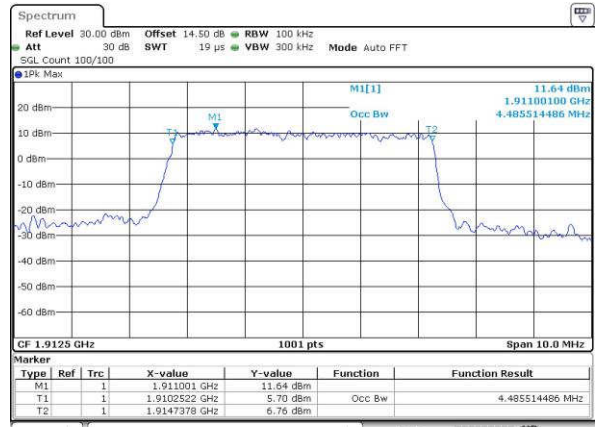

LTE Band 25

Lowest Channel / 5MHz / QPSK

Date: 15 JUN 2017 20:00:12

Lowest Channel / 5MHz / 16QAM

Date: 15 JUN 2017 20:00:23

Middle Channel / 5MHz / QPSK

Date: 15 JUN 2017 20:02:47

Middle Channel / 5MHz / 16QAM

Date: 15 JUN 2017 20:02:58

Highest Channel / 5MHz / QPSK

Date: 15 JUN 2017 20:05:22

Highest Channel / 5MHz / 16QAM

Date: 15 JUN 2017 20:05:33

LTE Band 25

Lowest Channel / 10MHz / QPSK

Date: 15 JUN 2017 20:12:36