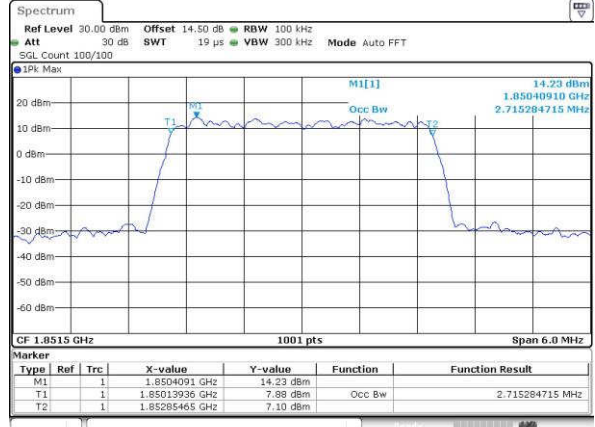

Date: 15 JUN 2017 19:35:21

Lowest Channel / 1.4MHz / 16QAM

Date: 15 JUN 2017 19:35:32

Middle Channel / 1.4MHz / QPSK

Date: 15 JUN 2017 19:37:57

Middle Channel / 1.4MHz / 16QAM

Date: 15 JUN 2017 19:38:07

Highest Channel / 1.4MHz / QPSK

Date: 15 JUN 2017 19:40:32

Highest Channel / 1.4MHz / 16QAM

Date: 15 JUN 2017 19:40:42

LTE Band 25

Lowest Channel / 3MHz / QPSK

Date: 15 JUN 2017 19:47:46

Lowest Channel / 3MHz / 16QAM

Date: 15 JUN 2017 19:47:57