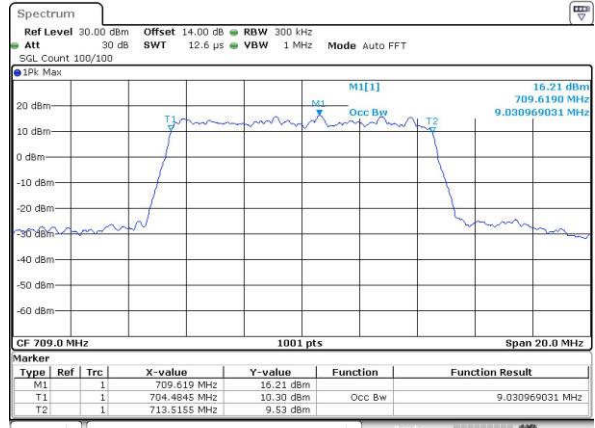

Date: 14 JUN 2017 15:22:15

LTE Band 17

Lowest Channel / 10MHz / QPSK

Date: 14 JUN 2017 15:30:17

Lowest Channel / 10MHz / 16QAM

Date: 14 JUN 2017 15:30:28

Middle Channel / 10MHz / QPSK

Date: 14 JUN 2017 15:37:03

Middle Channel / 10MHz / 16QAM

Date: 14 JUN 2017 15:37:43

Highest Channel / 10MHz / QPSK

Date: 14 JUN 2017 15:40:09

Highest Channel / 10MHz / 16QAM

Date: 14 JUN 2017 15:40:19

LTE Band 25

Lowest Channel / 1.4MHz / QPSK