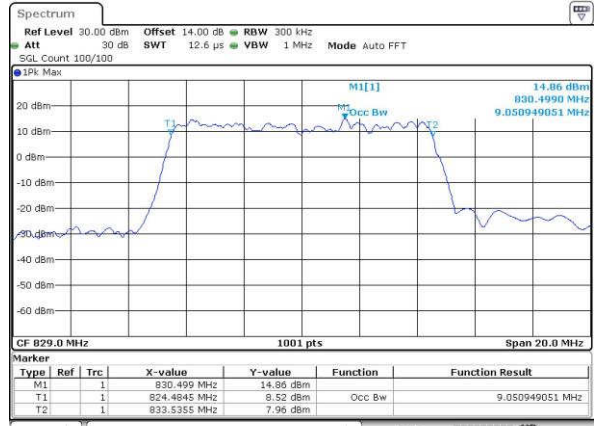

Lowest Channel / 10MHz / 16QAM

Date: 15 JUN 2017 19:10:10