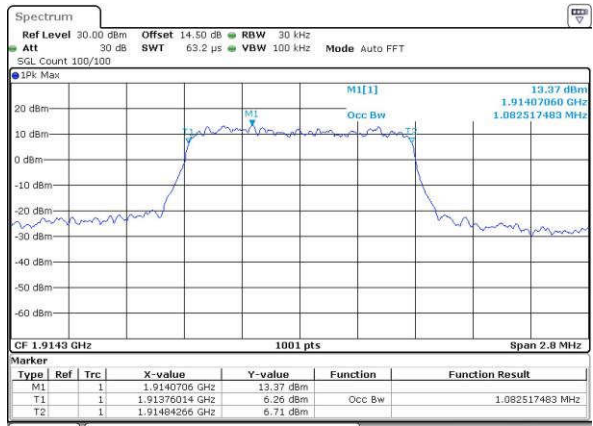

Middle Channel / 10MHz / 16QAM

Date: 14 JUN 2017 15:37:43

Highest Channel / 10MHz / QPSK

Date: 14 JUN 2017 15:40:09

Highest Channel / 10MHz / 16QAM

Date: 14 JUN 2017 15:40:19

LTE Band 25

Lowest Channel / 1.4MHz / QPSK

Date: 15 JUN 2017 19:35:21

Lowest Channel / 1.4MHz / 16QAM

Date: 15 JUN 2017 19:35:32

Middle Channel / 1.4MHz / QPSK

Date: 15 JUN 2017 19:37:57

Middle Channel / 1.4MHz / 16QAM

Date: 15 JUN 2017 19:38:07

Highest Channel / 1.4MHz / QPSK

Date: 15 JUN 2017 19:40:32

Highest Channel / 1.4MHz / 16QAM

Date: 15 JUN 2017 19:40:42

LTE Band 25

Lowest Channel / 3MHz / QPSK

Date: 15 JUN 2017 19:47:46

Lowest Channel / 3MHz / 16QAM

Date: 15 JUN 2017 19:47:57