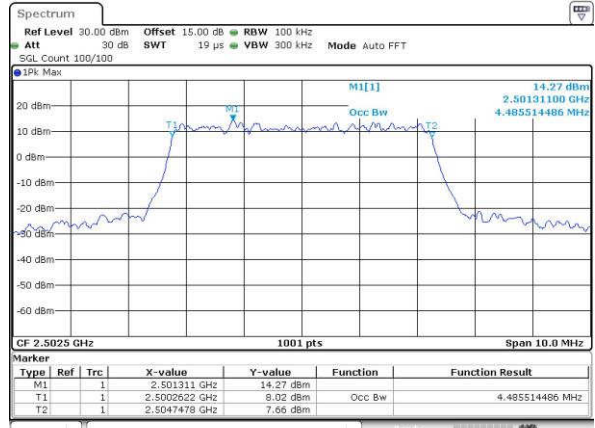

Highest Channel / 10MHz / QPSK

Date: 15 JUN 2017 19:12:39

Highest Channel / 10MHz / 16QAM

Date: 15 JUN 2017 19:12:50

LTE Band 7

Lowest Channel / 5MHz / QPSK

Date: 14 JUN 2017 17:58:05

Lowest Channel / 5MHz / 16QAM