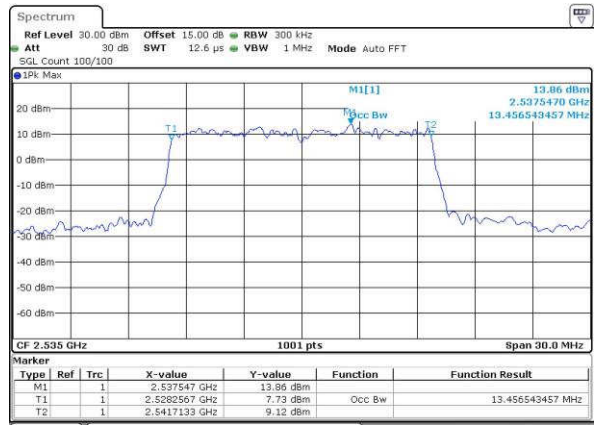

Middle Channel / 10MHz / 16QAM

Date: 14 JUN 2017 18:22:38

Highest Channel / 10MHz / QPSK

Date: 14 JUN 2017 18:25:01

Highest Channel / 10MHz / 16QAM

Date: 14 JUN 2017 18:25:12

LTE Band 7

Lowest Channel / 15MHz / QPSK

Date: 14 JUN 2017 18:32:16

Lowest Channel / 15MHz / 16QAM

Date: 14 JUN 2017 18:32:26

Middle Channel / 15MHz / QPSK

Date: 14 JUN 2017 18:39:28

Middle Channel / 15MHz / 16QAM

Date: 14 JUN 2017 18:39:39

Highest Channel / 15MHz / QPSK

Date: 14 JUN 2017 18:41:59

Highest Channel / 15MHz / 16QAM

Date: 14 JUN 2017 18:42:10

LTE Band 7

Lowest Channel / 20MHz / QPSK

Date: 14 JUN 2017 18:49:13

Lowest Channel / 20MHz / 16QAM

Date: 14 JUN 2017 18:49:24