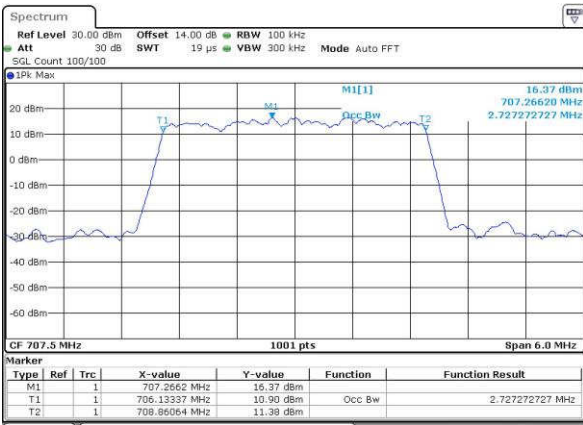

Middle Channel / 3MHz / QPSK

Date: 14 JUN 2017 13:38:07