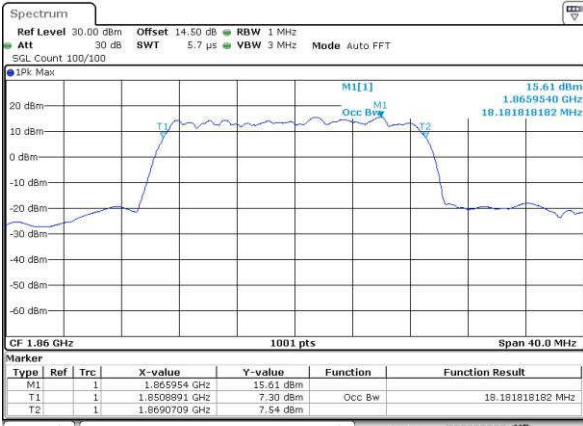

LTE Band 25

Lowest Channel / 20MHz / QPSK

Date: 15 JUN 2017 20:37:26