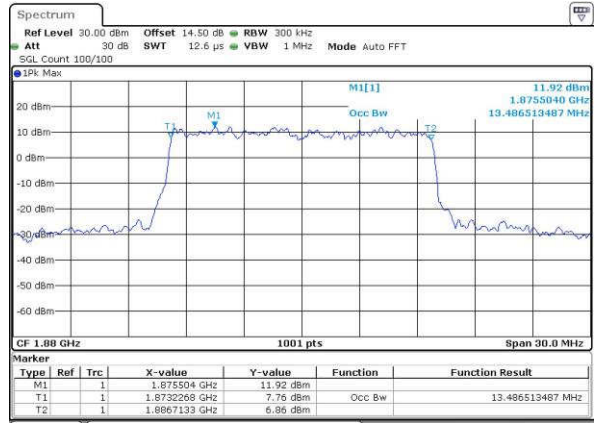

Lowest Channel / 10MHz / 16QAM

Date: 15 JUN 2017 20:12:47

Middle Channel / 10MHz / QPSK

Date: 15 JUN 2017 20:15:11

Middle Channel / 10MHz / 16QAM

Date: 15 JUN 2017 20:15:22

Highest Channel / 10MHz / QPSK

Date: 15 JUN 2017 20:17:46

Highest Channel / 10MHz / 16QAM

Date: 15 JUN 2017 20:17:57

LTE Band 25

Lowest Channel / 15MHz / QPSK

Date: 15 JUN 2017 20:25:01

Lowest Channel / 15MHz / 16QAM

Date: 15 JUN 2017 20:25:12

Middle Channel / 15MHz / QPSK

Date: 15 JUN 2017 20:27:37

Middle Channel / 15MHz / 16QAM

Date: 15 JUN 2017 20:27:47

Highest Channel / 15MHz / QPSK

Date: 15 JUN 2017 20:30:12

Highest Channel / 15MHz / 16QAM

Date: 15 JUN 2017 20:30:22

LTE Band 25