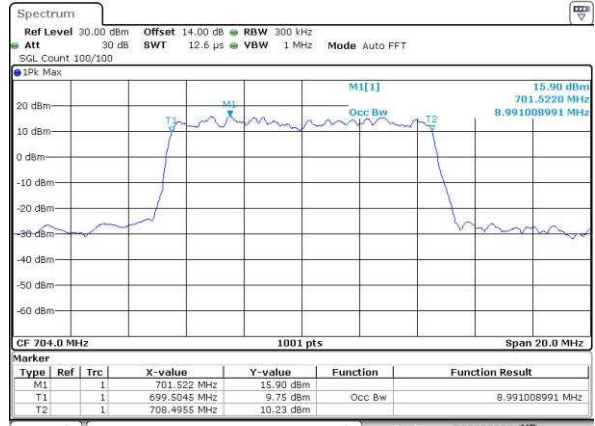

Lowest Channel / 10MHz / 16QAM

Date: 14 JUN 2017 14:10:02