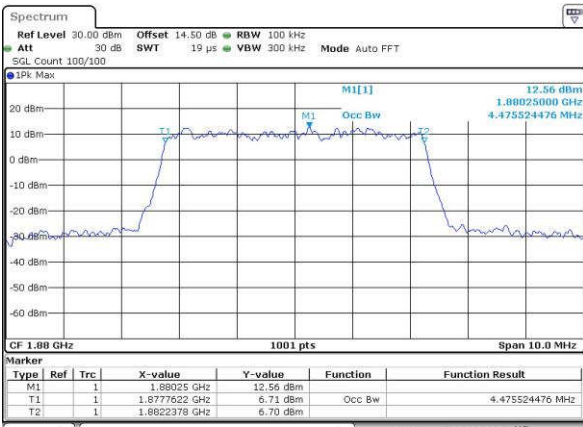

LTE Band 25

Lowest Channel / 5MHz / QPSK

Date: 15 JUN 2017 20:00:12

Lowest Channel / 5MHz / 16QAM

Date: 15 JUN 2017 20:00:23

Middle Channel / 5MHz / QPSK

Date: 15 JUN 2017 20:02:47

Middle Channel / 5MHz / 16QAM

Date: 15 JUN 2017 20:02:58

Highest Channel / 5MHz / QPSK

Date: 15 JUN 2017 20:05:22

Highest Channel / 5MHz / 16QAM

Date: 15 JUN 2017 20:05:33

LTE Band 25

Lowest Channel / 10MHz / QPSK

Date: 15 JUN 2017 20:12:36