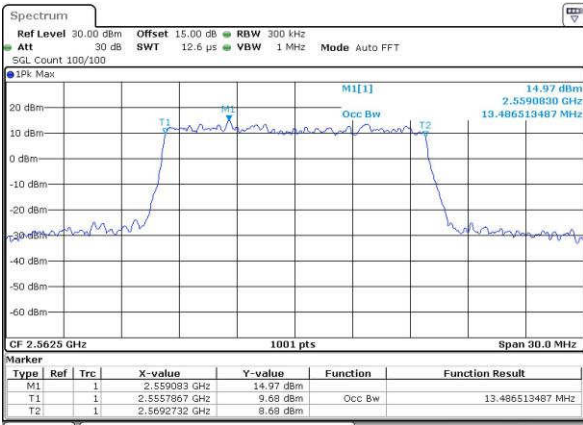

Date: 14 JUN 2017 18:32:16

Lowest Channel / 15MHz / 16QAM

Date: 14 JUN 2017 18:32:26

Middle Channel / 15MHz / QPSK

Date: 14 JUN 2017 18:39:28

Middle Channel / 15MHz / 16QAM

Date: 14 JUN 2017 18:39:39

Highest Channel / 15MHz / QPSK

Date: 14 JUN 2017 18:41:59

Highest Channel / 15MHz / 16QAM

Date: 14 JUN 2017 18:42:10

LTE Band 7

Lowest Channel / 20MHz / QPSK

Date: 14 JUN 2017 18:49:13

Lowest Channel / 20MHz / 16QAM

Date: 14 JUN 2017 18:49:24