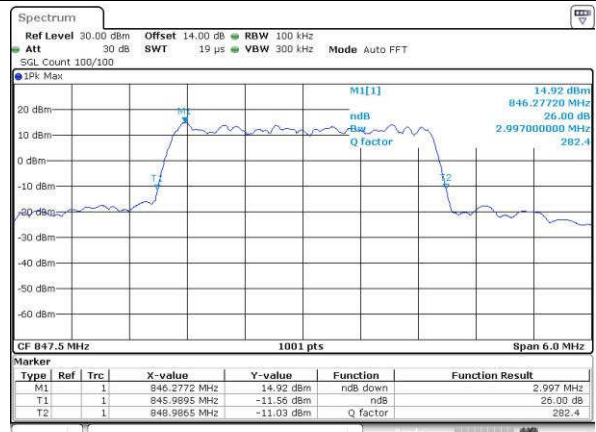

LTE Band 5

Lowest Channel / 3MHz / QPSK

Date: 15 JUN 2017 18:19:05

Lowest Channel / 3MHz / 16QAM

Date: 15 JUN 2017 18:19:15

Middle Channel / 3MHz / QPSK

Date: 15 JUN 2017 18:28:20

Middle Channel / 3MHz / 16QAM

Date: 15 JUN 2017 18:28:30

Highest Channel / 3MHz / QPSK

Date: 15 JUN 2017 18:30:55

Highest Channel / 3MHz / 16QAM

Date: 15 JUN 2017 18:31:06

LTE Band 5

Lowest Channel / 5MHz / QPSK

Date: 15 JUN 2017 18:40:08