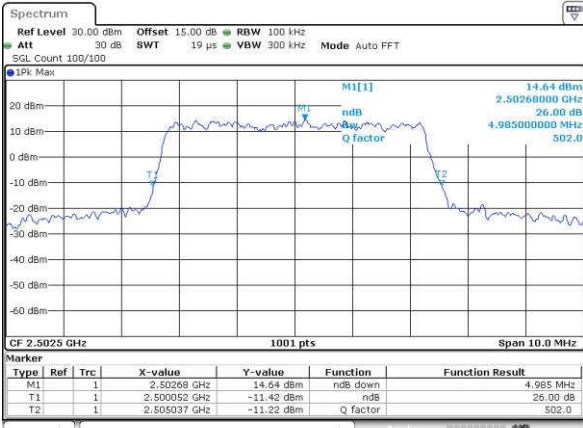

LTE Band 7

Lowest Channel / 5MHz / QPSK

Date: 14_JUN_2017 17:58:27