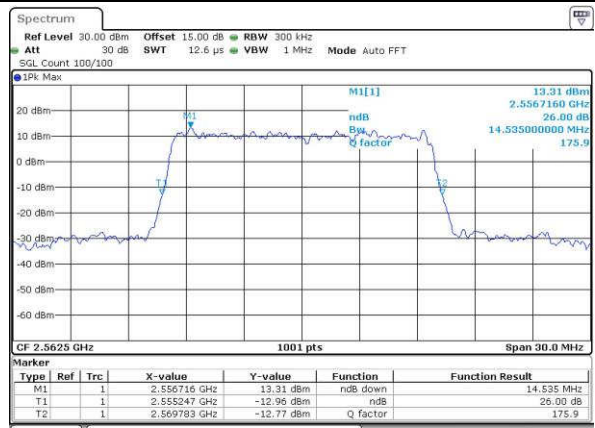

Date: 14 JUN 2017 18:25:34

LTE Band 7

Lowest Channel / 15MHz / QPSK

Date: 14 JUN 2017 18:32:37

Lowest Channel / 15MHz / 16QAM

Date: 14 JUN 2017 18:32:48

Middle Channel / 15MHz / QPSK

Date: 14 JUN 2017 18:39:48

Middle Channel / 15MHz / 16QAM

Date: 14 JUN 2017 18:40:00

Highest Channel / 15MHz / QPSK

Date: 14 JUN 2017 18:42:23

Highest Channel / 15MHz / 16QAM

Date: 14 JUN 2017 18:42:31

LTE Band 7

Lowest Channel / 20MHz / QPSK