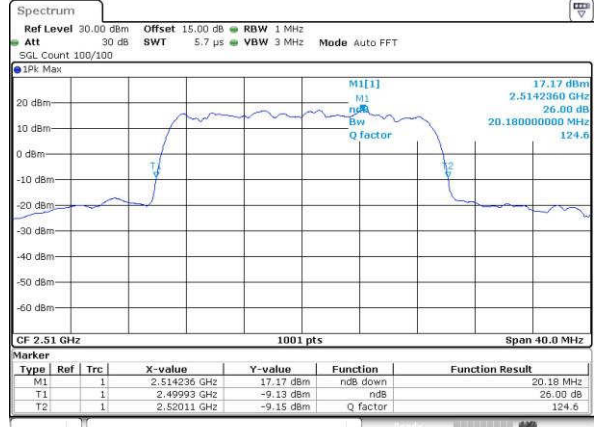

Date: 14 JUN 2017 18:25:34

LTE Band 7

Lowest Channel / 15MHz / QPSK

Date: 14 JUN 2017 18:32:37

Lowest Channel / 15MHz / 16QAM

Date: 14 JUN 2017 18:32:48

Middle Channel / 15MHz / QPSK

Date: 14 JUN 2017 18:39:48

Middle Channel / 15MHz / 16QAM

Date: 14 JUN 2017 18:40:00

Highest Channel / 15MHz / QPSK

Date: 14 JUN 2017 18:42:23

Highest Channel / 15MHz / 16QAM

Date: 14 JUN 2017 18:42:31

LTE Band 7

Lowest Channel / 20MHz / QPSK

Date: 14 JUN 2017 18:49:34

Lowest Channel / 20MHz / 16QAM

Date: 14 JUN 2017 18:49:45

Middle Channel / 20MHz / QPSK

Date: 14 JUN 2017 18:57:06

Middle Channel / 20MHz / 16QAM

Date: 14 JUN 2017 18:57:16

Highest Channel / 20MHz / QPSK

Date: 14 JUN 2017 18:59:37

Highest Channel / 20MHz / 16QAM

Date: 14 JUN 2017 18:59:48

LTE Band 12

Lowest Channel / 1.4MHz / QPSK

Date: 14 JUN 2017 13:13:20

Lowest Channel / 1.4MHz / 16QAM

Date: 14 JUN 2017 13:13:09