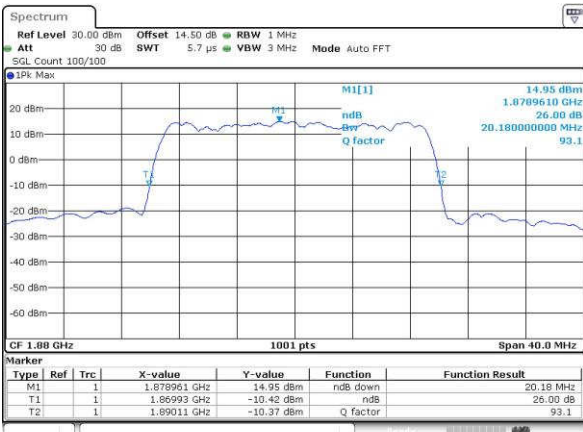

Date: 15 JUN 2017 20:30:33

Highest Channel / 15MHz / 16QAM

Date: 15 JUN 2017 20:30:44

LTE Band 25

Lowest Channel / 20MHz / QPSK

Date: 15 JUN 2017 20:37:47

Lowest Channel / 20MHz / 16QAM

Date: 15 JUN 2017 20:37:58

Middle Channel / 20MHz / QPSK

Date: 15 JUN 2017 20:40:22

Middle Channel / 20MHz / 16QAM

Date: 15 JUN 2017 20:40:33

Highest Channel / 20MHz / QPSK

Date: 15 JUN 2017 20:42:58

Highest Channel / 20MHz / 16QAM

Date: 15 JUN 2017 20:43:08