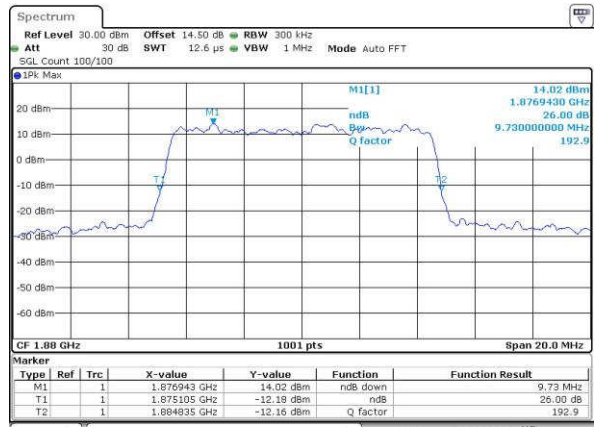

Date: 15 JUN 2017 20:05:54

LTE Band 25

Lowest Channel / 10MHz / QPSK

Date: 15 JUN 2017 20:12:57

Lowest Channel / 10MHz / 16QAM

Date: 15 JUN 2017 20:13:08

Middle Channel / 10MHz / QPSK

Date: 15 JUN 2017 20:15:03

Middle Channel / 10MHz / 16QAM

Date: 15 JUN 2017 20:15:43

Highest Channel / 10MHz / QPSK

Date: 15 JUN 2017 20:18:07

Highest Channel / 10MHz / 16QAM

Date: 15 JUN 2017 20:18:18

LTE Band 25

Lowest Channel / 15MHz / QPSK