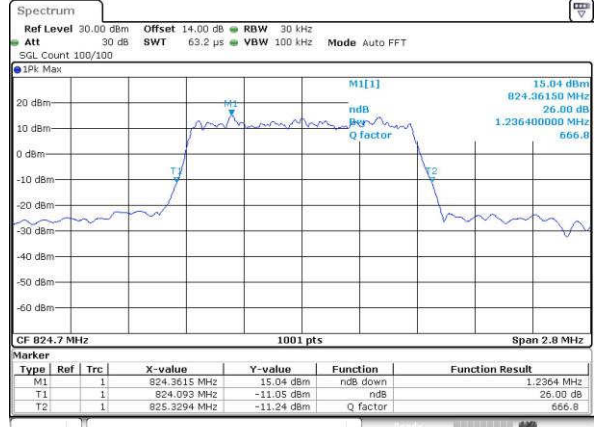

Date: 15 JUN 2017 20:30:33

Highest Channel / 15MHz / 16QAM

Date: 15 JUN 2017 20:30:44

LTE Band 25

Lowest Channel / 20MHz / QPSK

Date: 15 JUN 2017 20:37:47

Lowest Channel / 20MHz / 16QAM

Date: 15 JUN 2017 20:37:58

Middle Channel / 20MHz / QPSK

Date: 15 JUN 2017 20:40:22

Middle Channel / 20MHz / 16QAM

Date: 15 JUN 2017 20:40:33

Highest Channel / 20MHz / QPSK

Date: 15 JUN 2017 20:42:58

Highest Channel / 20MHz / 16QAM

Date: 15 JUN 2017 20:43:08

LTE Band 26

Lowest Channel / 1.4MHz / QPSK

Date: 16 JUN 2017 15:38:40

Lowest Channel / 1.4MHz / 16QAM

Date: 16 JUN 2017 15:38:29

Middle Channel / 1.4MHz / QPSK

Date: 16 JUN 2017 15:39:12

Middle Channel / 1.4MHz / 16QAM

Date: 16 JUN 2017 15:39:22

Highest Channel / 1.4MHz / QPSK

Date: 16 JUN 2017 15:39:55

Highest Channel / 1.4MHz / 16QAM

Date: 16 JUN 2017 15:40:05