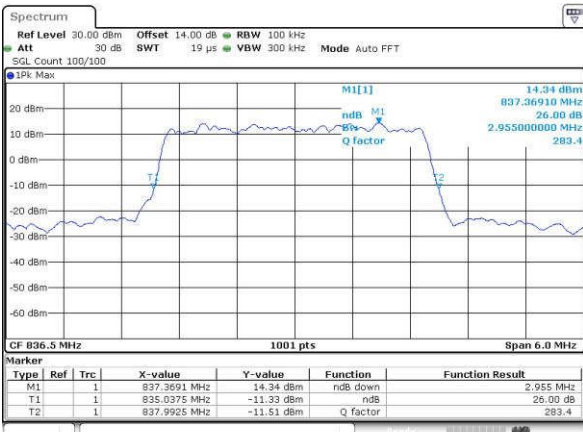

LTE Band 5

Lowest Channel / 3MHz / QPSK

Date: 15 JUN 2017 18:19:05

Lowest Channel / 3MHz / 16QAM

Date: 15 JUN 2017 18:19:15

Middle Channel / 3MHz / QPSK

Date: 15 JUN 2017 18:28:20

Middle Channel / 3MHz / 16QAM

Date: 15 JUN 2017 18:28:30

Highest Channel / 3MHz / QPSK

Date: 15 JUN 2017 18:30:55

Highest Channel / 3MHz / 16QAM

Date: 15 JUN 2017 18:31:06

LTE Band 5

Lowest Channel / 5MHz / QPSK

Date: 15 JUN 2017 18:40:08