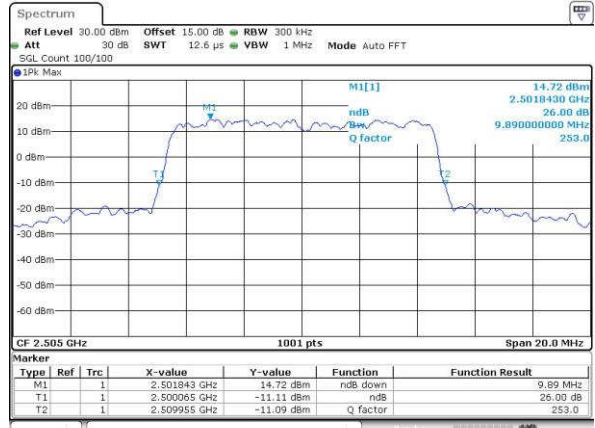

Highest Channel / 5MHz / QPSK

Date: 14_JUN_2017 18:08:12

Highest Channel / 5MHz / 16QAM

Date: 14_JUN_2017 18:08:23

LTE Band 7

Lowest Channel / 10MHz / QPSK

Date: 14 JUN 2017 18:15:26

Lowest Channel / 10MHz / 16QAM