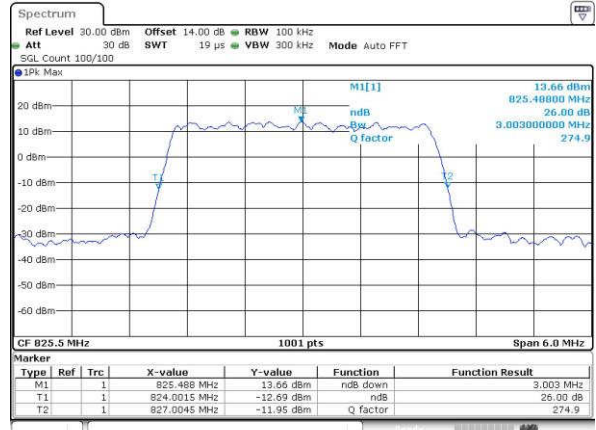

LTE Band 5

Lowest Channel / 3MHz / QPSK

Date: 15 JUN 2017 18:19:05

Lowest Channel / 3MHz / 16QAM

Date: 15 JUN 2017 18:19:15

Middle Channel / 3MHz / QPSK

Date: 15 JUN 2017 18:28:20

Middle Channel / 3MHz / 16QAM

Date: 15 JUN 2017 18:28:30

Highest Channel / 3MHz / QPSK

Date: 15 JUN 2017 18:30:55

Highest Channel / 3MHz / 16QAM

Date: 15 JUN 2017 18:31:06

LTE Band 5

Lowest Channel / 5MHz / QPSK

Date: 15 JUN 2017 18:40:08