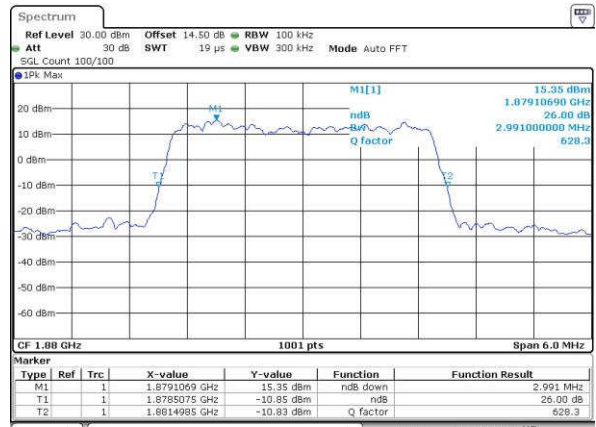

Date: 15 JUN 2017 19:38:18

Middle Channel / 1.4MHz / 16QAM

Date: 15 JUN 2017 19:38:28

Highest Channel / 1.4MHz / QPSK

Date: 15 JUN 2017 19:40:53

Highest Channel / 1.4MHz / 16QAM

Date: 15 JUN 2017 19:41:04

LTE Band 25

Lowest Channel / 3MHz / QPSK

Date: 15 JUN 2017 19:48:08

Lowest Channel / 3MHz / 16QAM

Date: 15 JUN 2017 19:48:18

Middle Channel / 3MHz / QPSK

Date: 15 JUN 2017 19:58:43

Middle Channel / 3MHz / 16QAM

Date: 15 JUN 2017 19:58:54

Highest Channel / 3MHz / QPSK

Date: 15 JUN 2017 19:53:18

Highest Channel / 3MHz / 16QAM

Date: 15 JUN 2017 19:53:28

LTE Band 25

Lowest Channel / 5MHz / QPSK

Date: 15 JUN 2017 20:00:33

Lowest Channel / 5MHz / 16QAM