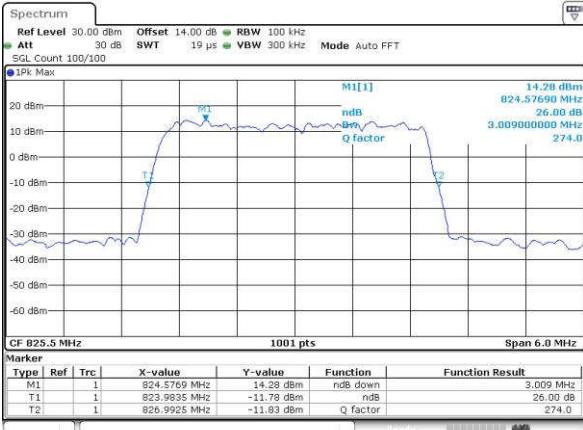

LTE Band 5

Lowest Channel / 3MHz / QPSK

Date: 15 JUN 2017 18:19:05

Lowest Channel / 3MHz / 16QAM

Date: 15 JUN 2017 18:19:15

Middle Channel / 3MHz / QPSK

Date: 15 JUN 2017 18:28:20

Middle Channel / 3MHz / 16QAM

Date: 15 JUN 2017 18:28:30

Highest Channel / 3MHz / QPSK

Date: 15 JUN 2017 18:30:55

Highest Channel / 3MHz / 16QAM

Date: 15 JUN 2017 18:31:06

LTE Band 5

Lowest Channel / 5MHz / QPSK

Date: 15 JUN 2017 18:40:08