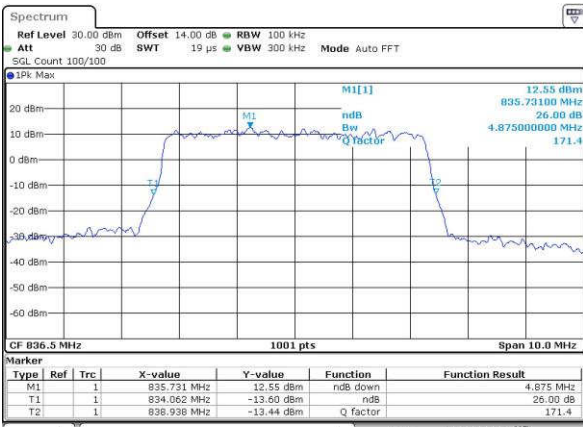

Middle Channel / 5MHz / QPSK

Date: 15 JUN 2017 18:49:23