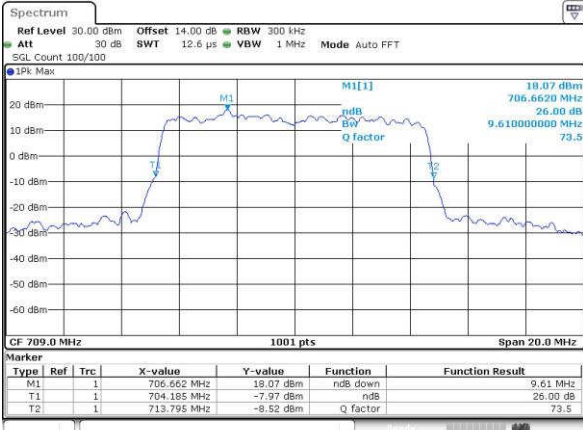

LTE Band 17

Lowest Channel / 5MHz / QPSK

Date: 14 JUN 2017 15:12:14

Lowest Channel / 5MHz / 16QAM

Date: 14 JUN 2017 15:12:45

Middle Channel / 5MHz / QPSK

Date: 14 JUN 2017 15:19:50

Middle Channel / 5MHz / 16QAM

Date: 14 JUN 2017 15:20:01

Highest Channel / 5MHz / QPSK

Date: 14 JUN 2017 15:22:26

Highest Channel / 5MHz / 16QAM

Date: 14 JUN 2017 15:22:37

LTE Band 17

Lowest Channel / 10MHz / QPSK

Date: 14 JUN 2017 15:30:38

Lowest Channel / 10MHz / 16QAM

Date: 14 JUN 2017 15:30:49

Middle Channel / 10MHz / QPSK

Date: 14 JUN 2017 15:37:54

Middle Channel / 10MHz / 16QAM

Date: 14 JUN 2017 15:38:05

Highest Channel / 10MHz / QPSK

Date: 14 JUN 2017 15:40:30