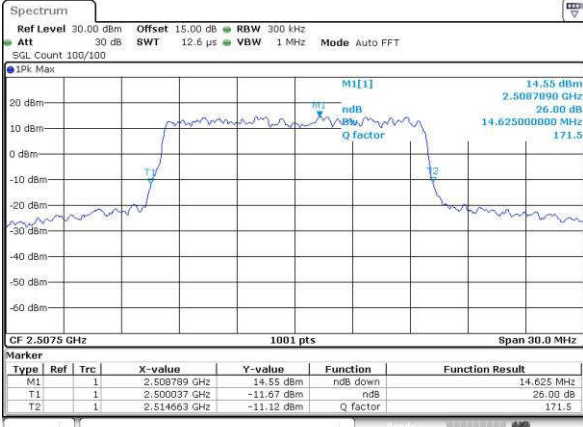

Highest Channel / 5MHz / QPSK

Date: 14_JUN_2017 18:08:12

Highest Channel / 5MHz / 16QAM

Date: 14_JUN_2017 18:08:23

LTE Band 7

Lowest Channel / 10MHz / QPSK

Date: 14 JUN 2017 18:15:26

Lowest Channel / 10MHz / 16QAM

Date: 14 JUN 2017 18:15:37

Middle Channel / 10MHz / QPSK

Date: 14 JUN 2017 18:22:49

Middle Channel / 10MHz / 16QAM

Date: 14 JUN 2017 18:23:01

Highest Channel / 10MHz / QPSK

Date: 14 JUN 2017 18:25:23

Highest Channel / 10MHz / 16QAM

Date: 14 JUN 2017 18:25:34

LTE Band 7

Lowest Channel / 15MHz / QPSK

Date: 14 JUN 2017 18:32:37

Lowest Channel / 15MHz / 16QAM

Date: 14 JUN 2017 18:32:48

Middle Channel / 15MHz / QPSK

Date: 14 JUN 2017 18:39:48

Middle Channel / 15MHz / 16QAM

Date: 14 JUN 2017 18:40:00

Highest Channel / 15MHz / QPSK

Date: 14 JUN 2017 18:42:23

Highest Channel / 15MHz / 16QAM

Date: 14 JUN 2017 18:42:31

LTE Band 7

Lowest Channel / 20MHz / QPSK