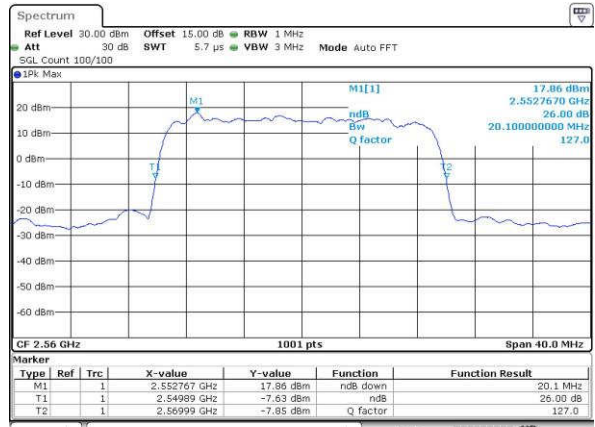

Middle Channel / 15MHz / 16QAM

Date: 14 JUN 2017 18:40:00

Highest Channel / 15MHz / QPSK

Date: 14 JUN 2017 18:42:23

Highest Channel / 15MHz / 16QAM

Date: 14 JUN 2017 18:42:31

LTE Band 7

Lowest Channel / 20MHz / QPSK

Date: 14 JUN 2017 18:49:34

Lowest Channel / 20MHz / 16QAM

Date: 14 JUN 2017 18:49:45

Middle Channel / 20MHz / QPSK

Date: 14 JUN 2017 18:57:06

Middle Channel / 20MHz / 16QAM

Date: 14 JUN 2017 18:57:16

Highest Channel / 20MHz / QPSK

Date: 14 JUN 2017 18:59:37

Highest Channel / 20MHz / 16QAM

Date: 14 JUN 2017 18:59:48

LTE Band 12

Lowest Channel / 1.4MHz / QPSK

Date: 14 JUN 2017 13:13:20

Lowest Channel / 1.4MHz / 16QAM

Date: 14 JUN 2017 13:13:09