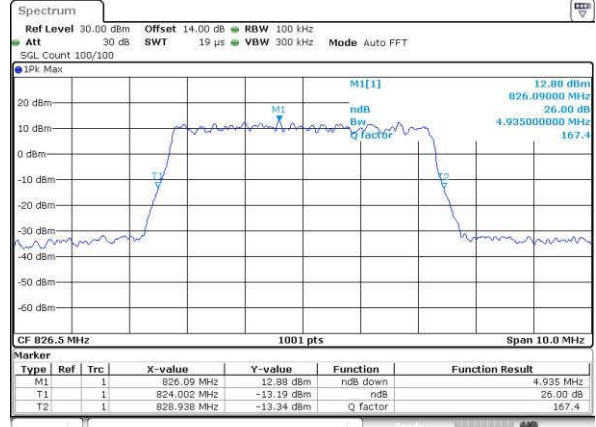

Lowest Channel / 5MHz / 16QAM

Date: 15 JUN 2017 18:40:19