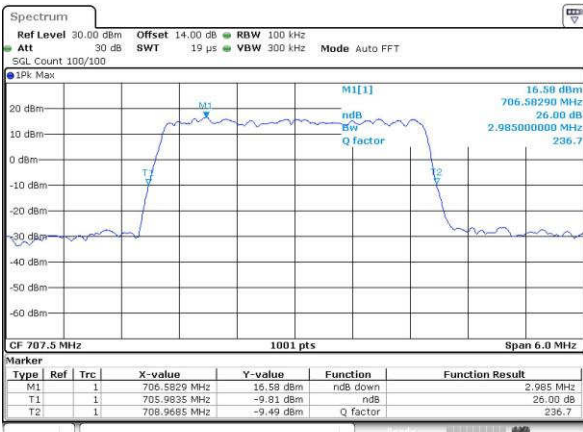

Date: 14 JUN 2017 13:23:13

LTE Band 12

Lowest Channel / 3MHz / QPSK

Date: 14 JUN 2017 13:31:11

Lowest Channel / 3MHz / 16QAM

Date: 14 JUN 2017 13:31:22

Middle Channel / 3MHz / QPSK

Date: 14 JUN 2017 13:38:28

Middle Channel / 3MHz / 16QAM

Date: 14 JUN 2017 13:38:38

Highest Channel / 3MHz / QPSK

Date: 14 JUN 2017 13:41:03

Highest Channel / 3MHz / 16QAM

Date: 14 JUN 2017 13:41:14

LTE Band 12

Lowest Channel / 5MHz / QPSK