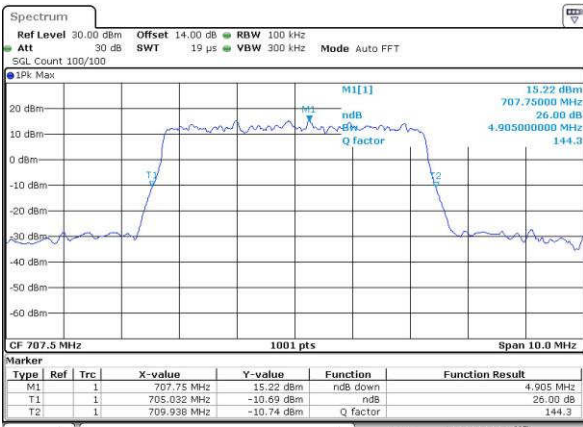

Middle Channel / 3MHz / 16QAM

Date: 14 JUN 2017 13:38:38

Highest Channel / 3MHz / QPSK

Date: 14 JUN 2017 13:41:03

Highest Channel / 3MHz / 16QAM

Date: 14 JUN 2017 13:41:14

LTE Band 12

Lowest Channel / 5MHz / QPSK

Date: 14 JUN 2017 13:48:30

Lowest Channel / 5MHz / 16QAM

Date: 14 JUN 2017 13:48:49

Middle Channel / 5MHz / QPSK

Date: 14 JUN 2017 13:55:04

Middle Channel / 5MHz / 16QAM

Date: 14 JUN 2017 13:56:05

Highest Channel / 5MHz / QPSK