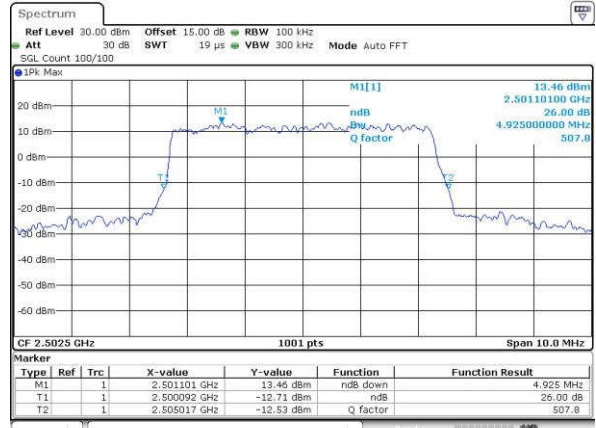

Lowest Channel / 5MHz / 16QAM

Date: 14_JUN_2017 17:58:37