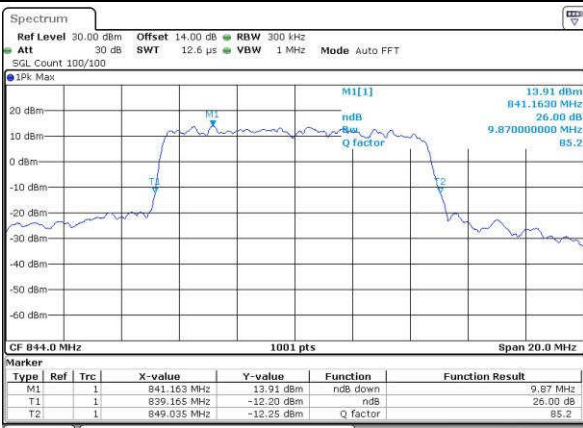

Highest Channel / 5MHz / 16QAM

Date: 15 JUN 2017 18:52:09

LTE Band 5

Lowest Channel / 10MHz / QPSK

Date: 15 JUN 2017 19:10:12

Lowest Channel / 10MHz / 16QAM

Date: 15 JUN 2017 19:10:22

Middle Channel / 10MHz / QPSK

Date: 15 JUN 2017 19:10:25

Middle Channel / 10MHz / 16QAM

Date: 15 JUN 2017 19:10:36

Highest Channel / 10MHz / QPSK

Date: 15 JUN 2017 19:13:01

Highest Channel / 10MHz / 16QAM

Date: 15 JUN 2017 19:13:12

LTE Band 7