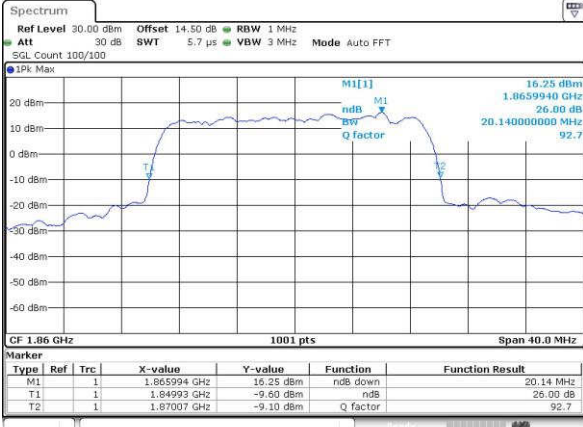

Date: 15 JUN 2017 20:30:33

Highest Channel / 15MHz / 16QAM

Date: 15 JUN 2017 20:30:44

LTE Band 25

Lowest Channel / 20MHz / QPSK

Date: 15 JUN 2017 20:37:47

Lowest Channel / 20MHz / 16QAM

Date: 15 JUN 2017 20:37:58

Middle Channel / 20MHz / QPSK

Date: 15 JUN 2017 20:40:22

Middle Channel / 20MHz / 16QAM

Date: 15 JUN 2017 20:40:33

Highest Channel / 20MHz / QPSK

Date: 15 JUN 2017 20:42:58

Highest Channel / 20MHz / 16QAM

Date: 15 JUN 2017 20:43:08