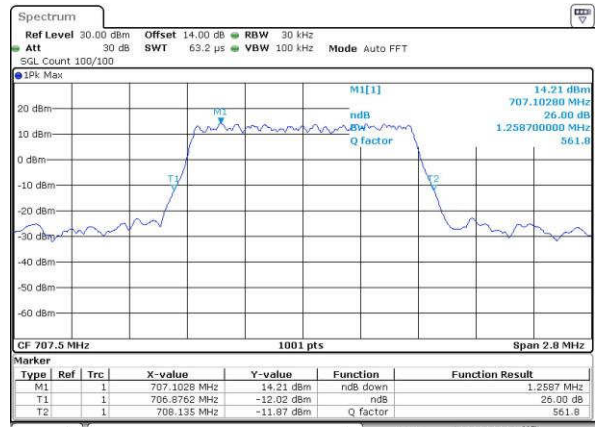

Date: 14 JUN 2017 18:49:34

Lowest Channel / 20MHz / 16QAM

Date: 14 JUN 2017 18:49:45

Middle Channel / 20MHz / QPSK

Date: 14 JUN 2017 18:57:06

Middle Channel / 20MHz / 16QAM

Date: 14 JUN 2017 18:57:16

Highest Channel / 20MHz / QPSK

Date: 14 JUN 2017 18:59:37

Highest Channel / 20MHz / 16QAM

Date: 14 JUN 2017 18:59:48

LTE Band 12

Lowest Channel / 1.4MHz / QPSK

Date: 14 JUN 2017 13:13:20

Lowest Channel / 1.4MHz / 16QAM

Date: 14 JUN 2017 13:13:09

Middle Channel / 1.4MHz / QPSK

Date: 14 JUN 2017 13:20:26

Middle Channel / 1.4MHz / 16QAM

Date: 14 JUN 2017 13:20:136

Highest Channel / 1.4MHz / QPSK

Date: 14 JUN 2017 13:23:03

Highest Channel / 1.4MHz / 16QAM