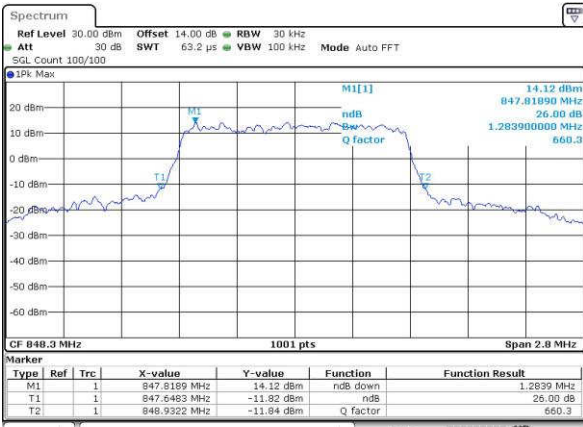

LTE Band 26

Lowest Channel / 1.4MHz / QPSK

Date: 16 JUN 2017 15:38:40

Lowest Channel / 1.4MHz / 16QAM

Date: 16 JUN 2017 15:38:29

Middle Channel / 1.4MHz / QPSK

Date: 16 JUN 2017 15:39:12

Middle Channel / 1.4MHz / 16QAM

Date: 16 JUN 2017 15:39:22

Highest Channel / 1.4MHz / QPSK

Date: 16 JUN 2017 15:39:55

Highest Channel / 1.4MHz / 16QAM

Date: 16 JUN 2017 15:40:05