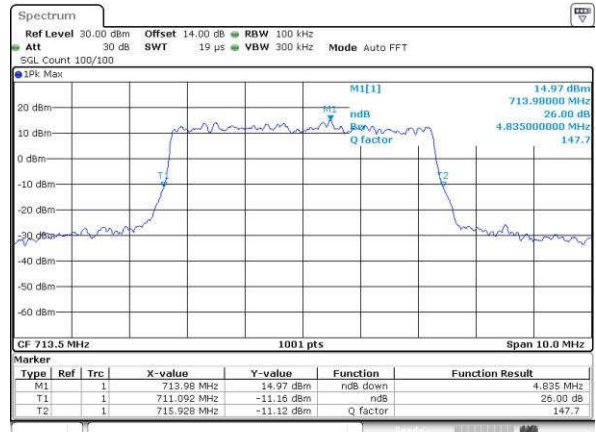

LTE Band 17

Lowest Channel / 5MHz / QPSK

Date: 14 JUN 2017 15:12:14

Lowest Channel / 5MHz / 16QAM

Date: 14 JUN 2017 15:12:45

Middle Channel / 5MHz / QPSK

Date: 14 JUN 2017 15:19:50

Middle Channel / 5MHz / 16QAM

Date: 14 JUN 2017 15:20:01

Highest Channel / 5MHz / QPSK

Date: 14 JUN 2017 15:22:26

Highest Channel / 5MHz / 16QAM

Date: 14 JUN 2017 15:22:37

LTE Band 17

Lowest Channel / 10MHz / QPSK

Date: 14 JUN 2017 15:30:38