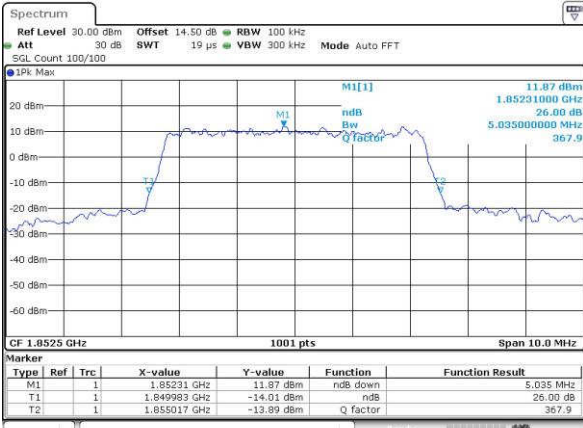

Highest Channel / 3MHz / QPSK

Date: 15 JUN 2017 19:53:18

Highest Channel / 3MHz / 16QAM

Date: 15 JUN 2017 19:53:28

LTE Band 25

Lowest Channel / 5MHz / QPSK

Date: 15 JUN 2017 20:00:33

Lowest Channel / 5MHz / 16QAM