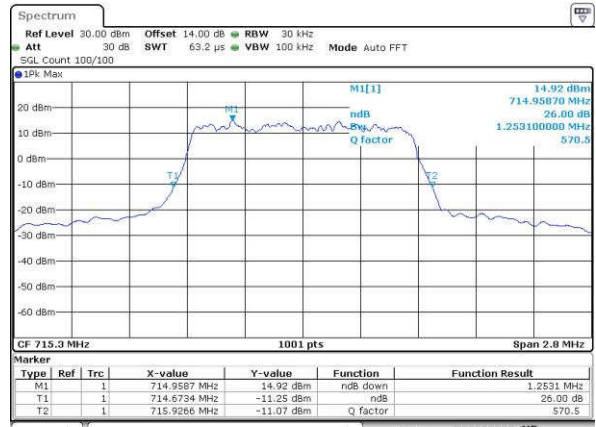

Date: 14 JUN 2017 18:59:37

Highest Channel / 20MHz / 16QAM

Date: 14 JUN 2017 18:59:48

LTE Band 12

Lowest Channel / 1.4MHz / QPSK

Date: 14 JUN 2017 13:13:20

Lowest Channel / 1.4MHz / 16QAM

Date: 14 JUN 2017 13:13:09

Middle Channel / 1.4MHz / QPSK

Date: 14 JUN 2017 13:20:26

Middle Channel / 1.4MHz / 16QAM

Date: 14 JUN 2017 13:20:136

Highest Channel / 1.4MHz / QPSK

Date: 14 JUN 2017 13:23:03

Highest Channel / 1.4MHz / 16QAM

Date: 14 JUN 2017 13:23:13

LTE Band 12

Lowest Channel / 3MHz / QPSK

Date: 14 JUN 2017 13:31:11

Lowest Channel / 3MHz / 16QAM

Date: 14 JUN 2017 13:31:22

Middle Channel / 3MHz / QPSK

Date: 14 JUN 2017 13:38:28