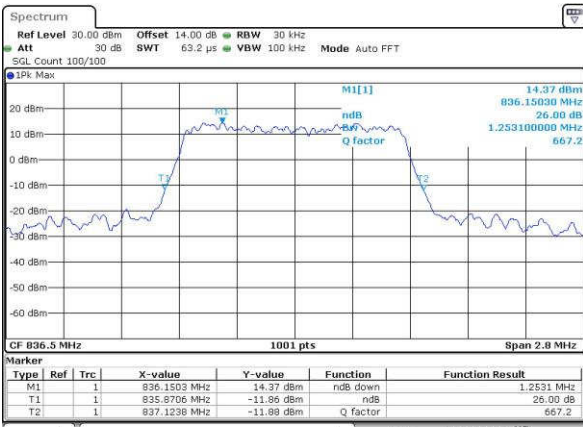

LTE Band 26

Lowest Channel / 1.4MHz / QPSK

Date: 16 JUN 2017 15:38:40

Lowest Channel / 1.4MHz / 16QAM

Date: 16 JUN 2017 15:38:29

Middle Channel / 1.4MHz / QPSK

Date: 16 JUN 2017 15:39:12

Middle Channel / 1.4MHz / 16QAM

Date: 16 JUN 2017 15:39:22

Highest Channel / 1.4MHz / QPSK

Date: 16 JUN 2017 15:39:55

Highest Channel / 1.4MHz / 16QAM

Date: 16 JUN 2017 15:40:05