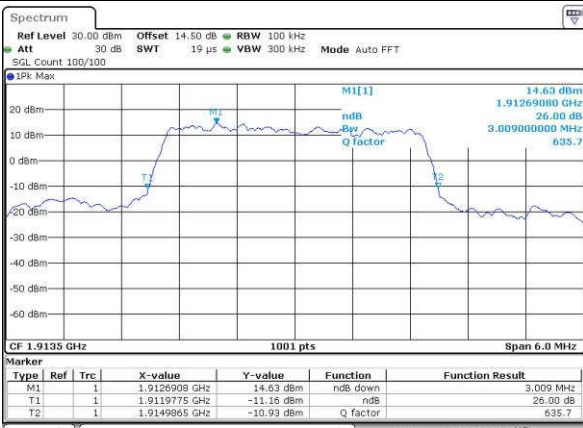

Date: 15 JUN 2017 19:38:18

Middle Channel / 1.4MHz / 16QAM

Date: 15 JUN 2017 19:38:28

Highest Channel / 1.4MHz / QPSK

Date: 15 JUN 2017 19:40:53

Highest Channel / 1.4MHz / 16QAM

Date: 15 JUN 2017 19:41:04

LTE Band 25

Lowest Channel / 3MHz / QPSK

Date: 15 JUN 2017 19:48:08

Lowest Channel / 3MHz / 16QAM

Date: 15 JUN 2017 19:48:18

Middle Channel / 3MHz / QPSK

Date: 15 JUN 2017 19:58:43

Middle Channel / 3MHz / 16QAM

Date: 15 JUN 2017 19:58:54

Highest Channel / 3MHz / QPSK

Date: 15 JUN 2017 19:53:18

Highest Channel / 3MHz / 16QAM

Date: 15 JUN 2017 19:53:28

LTE Band 25

Lowest Channel / 5MHz / QPSK

Date: 15 JUN 2017 20:00:33

Lowest Channel / 5MHz / 16QAM