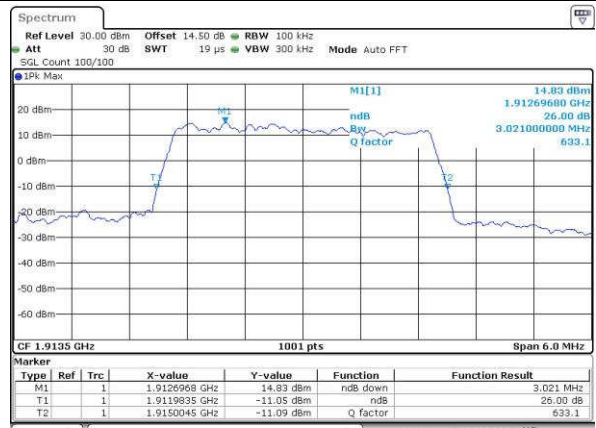

Date: 15 JUN 2017 19:38:18

Middle Channel / 1.4MHz / 16QAM

Date: 15 JUN 2017 19:38:28

Highest Channel / 1.4MHz / QPSK

Date: 15 JUN 2017 19:40:53

Highest Channel / 1.4MHz / 16QAM

Date: 15 JUN 2017 19:41:04

LTE Band 25

Lowest Channel / 3MHz / QPSK

Date: 15 JUN 2017 19:48:08

Lowest Channel / 3MHz / 16QAM

Date: 15 JUN 2017 19:48:18

Middle Channel / 3MHz / QPSK

Date: 15 JUN 2017 19:58:43

Middle Channel / 3MHz / 16QAM

Date: 15 JUN 2017 19:58:54

Highest Channel / 3MHz / QPSK

Date: 15 JUN 2017 19:53:18

Highest Channel / 3MHz / 16QAM

Date: 15 JUN 2017 19:53:28

LTE Band 25

Lowest Channel / 5MHz / QPSK

Date: 15 JUN 2017 20:00:33

Lowest Channel / 5MHz / 16QAM