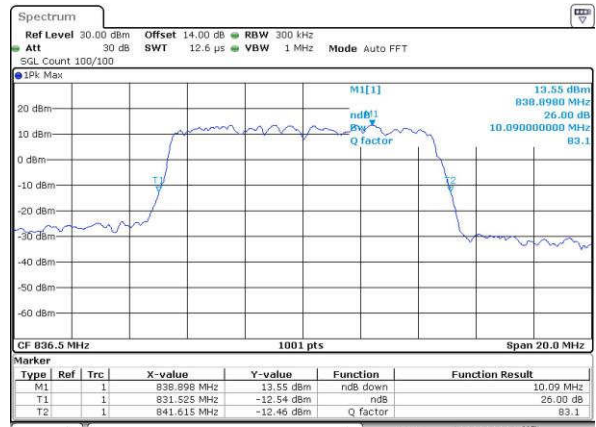

Highest Channel / 5MHz / 16QAM

Date: 15 JUN 2017 18:52:09

LTE Band 5

Lowest Channel / 10MHz / QPSK

Date: 15 JUN 2017 19:10:12

Lowest Channel / 10MHz / 16QAM

Date: 15 JUN 2017 19:10:22

Middle Channel / 10MHz / QPSK

Date: 15 JUN 2017 19:10:25

Middle Channel / 10MHz / 16QAM

Date: 15 JUN 2017 19:10:36

Highest Channel / 10MHz / QPSK

Date: 15 JUN 2017 19:13:01

Highest Channel / 10MHz / 16QAM

Date: 15 JUN 2017 19:13:12

LTE Band 7