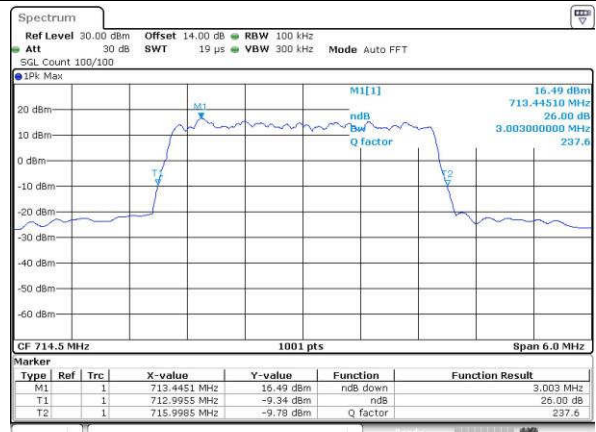

Middle Channel / 3MHz / 16QAM

Date: 14 JUN 2017 13:38:38

Highest Channel / 3MHz / QPSK

Date: 14 JUN 2017 13:41:03

Highest Channel / 3MHz / 16QAM

Date: 14 JUN 2017 13:41:14

LTE Band 12

Lowest Channel / 5MHz / QPSK