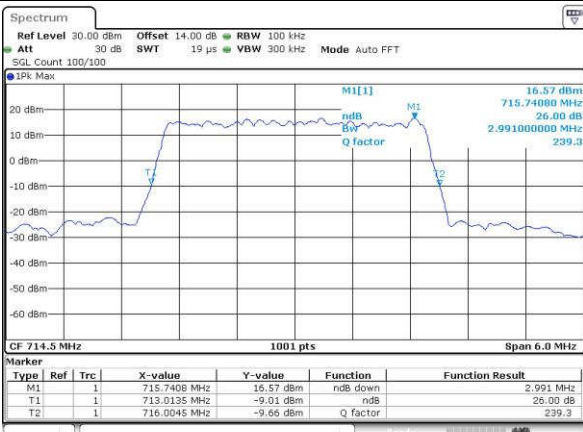

Date: 14 JUN 2017 13:23:13

LTE Band 12

Lowest Channel / 3MHz / QPSK

Date: 14 JUN 2017 13:31:11

Lowest Channel / 3MHz / 16QAM

Date: 14 JUN 2017 13:31:22

Middle Channel / 3MHz / QPSK

Date: 14 JUN 2017 13:38:28

Middle Channel / 3MHz / 16QAM

Date: 14 JUN 2017 13:38:38

Highest Channel / 3MHz / QPSK

Date: 14 JUN 2017 13:41:03

Highest Channel / 3MHz / 16QAM

Date: 14 JUN 2017 13:41:14

LTE Band 12

Lowest Channel / 5MHz / QPSK