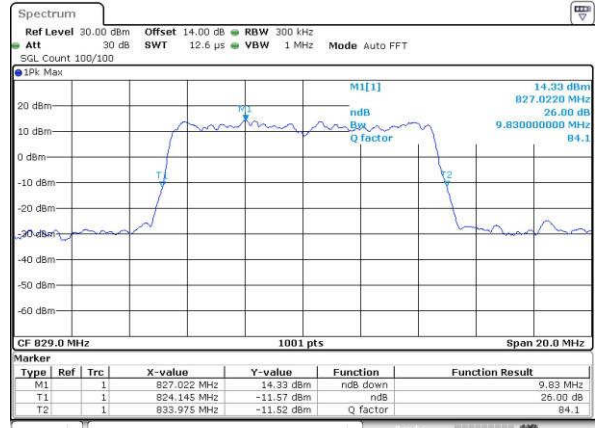

Highest Channel / 5MHz / 16QAM

Date: 15 JUN 2017 18:52:09

LTE Band 5

Lowest Channel / 10MHz / QPSK

Date: 15 JUN 2017 19:10:12

Lowest Channel / 10MHz / 16QAM

Date: 15 JUN 2017 19:10:22

Middle Channel / 10MHz / QPSK

Date: 15 JUN 2017 19:10:25

Middle Channel / 10MHz / 16QAM

Date: 15 JUN 2017 19:10:36

Highest Channel / 10MHz / QPSK

Date: 15 JUN 2017 19:13:01

Highest Channel / 10MHz / 16QAM

Date: 15 JUN 2017 19:13:12

LTE Band 7