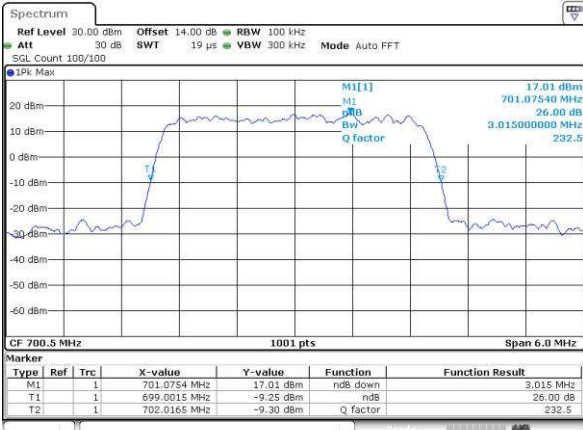

Date: 14 JUN 2017 18:59:37

Highest Channel / 20MHz / 16QAM

Date: 14 JUN 2017 18:59:48

LTE Band 12

Lowest Channel / 1.4MHz / QPSK

Date: 14 JUN 2017 13:13:20

Lowest Channel / 1.4MHz / 16QAM

Date: 14 JUN 2017 13:13:09

Middle Channel / 1.4MHz / QPSK

Date: 14 JUN 2017 13:20:26

Middle Channel / 1.4MHz / 16QAM

Date: 14 JUN 2017 13:20:136

Highest Channel / 1.4MHz / QPSK

Date: 14 JUN 2017 13:23:03

Highest Channel / 1.4MHz / 16QAM

Date: 14 JUN 2017 13:23:13

LTE Band 12

Lowest Channel / 3MHz / QPSK

Date: 14 JUN 2017 13:31:11

Lowest Channel / 3MHz / 16QAM

Date: 14 JUN 2017 13:31:22

Middle Channel / 3MHz / QPSK

Date: 14 JUN 2017 13:38:28