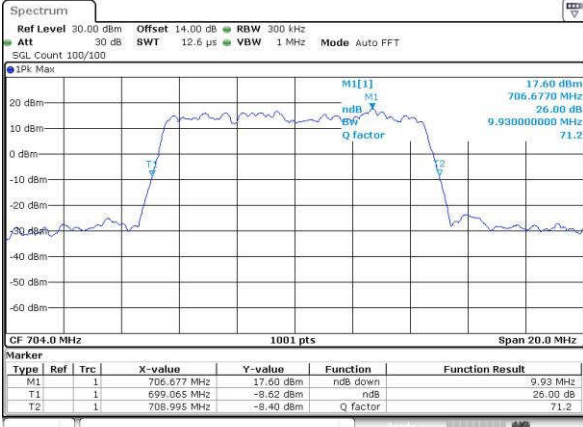

Date: 14 JUN 2017 13:58:30

Highest Channel / 5MHz / 16QAM

Date: 14 JUN 2017 13:58:41

LTE Band 12

Lowest Channel / 10MHz / QPSK

Date: 14 JUN 2017 14:08:13

Lowest Channel / 10MHz / 16QAM

Date: 14 JUN 2017 14:08:23

Middle Channel / 10MHz / QPSK

Date: 14 JUN 2017 14:15:28

Middle Channel / 10MHz / 16QAM

Date: 14 JUN 2017 14:15:39

Highest Channel / 10MHz / QPSK

Date: 14 JUN 2017 14:18:05

Highest Channel / 10MHz / 16QAM

Date: 14 JUN 2017 14:18:15