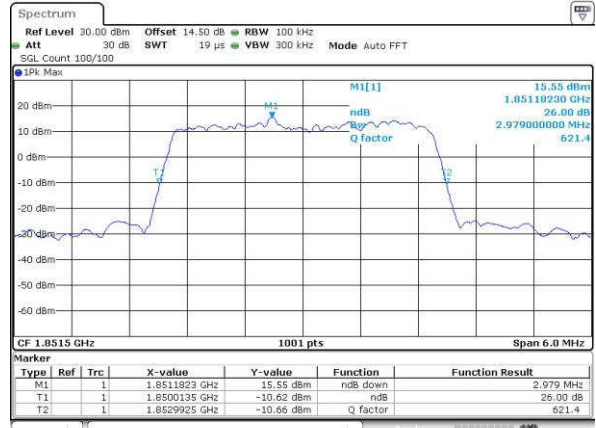

Lowest Channel / 3MHz / 16QAM

Date: 15 JUN 2017 19:48:18