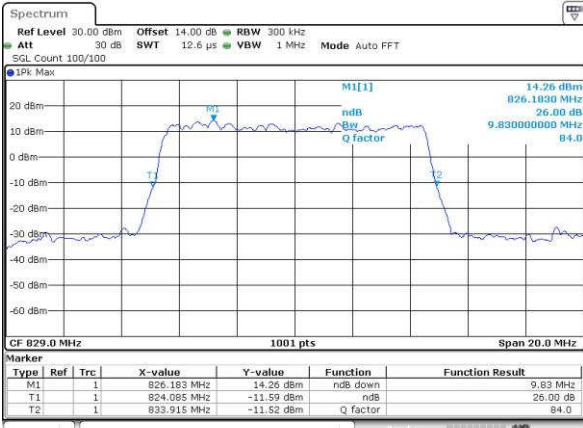

Highest Channel / 5MHz / 16QAM

Date: 15 JUN 2017 18:52:09

LTE Band 5

Lowest Channel / 10MHz / QPSK

Date: 15 JUN 2017 19:10:12

Lowest Channel / 10MHz / 16QAM

Date: 15 JUN 2017 19:10:22

Middle Channel / 10MHz / QPSK

Date: 15 JUN 2017 19:10:25

Middle Channel / 10MHz / 16QAM

Date: 15 JUN 2017 19:10:36

Highest Channel / 10MHz / QPSK

Date: 15 JUN 2017 19:13:01

Highest Channel / 10MHz / 16QAM

Date: 15 JUN 2017 19:13:12

LTE Band 7