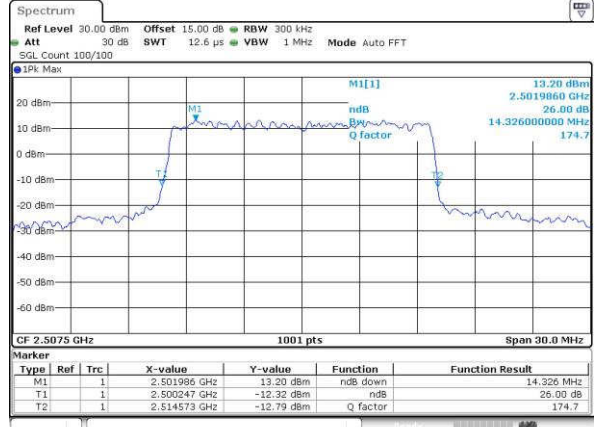

Date: 14 JUN 2017 18:25:34

LTE Band 7

Lowest Channel / 15MHz / QPSK

Date: 14 JUN 2017 18:32:37

Lowest Channel / 15MHz / 16QAM

Date: 14 JUN 2017 18:32:48

Middle Channel / 15MHz / QPSK

Date: 14 JUN 2017 18:39:48

Middle Channel / 15MHz / 16QAM

Date: 14 JUN 2017 18:40:00

Highest Channel / 15MHz / QPSK

Date: 14 JUN 2017 18:42:23

Highest Channel / 15MHz / 16QAM

Date: 14 JUN 2017 18:42:31

LTE Band 7

Lowest Channel / 20MHz / QPSK