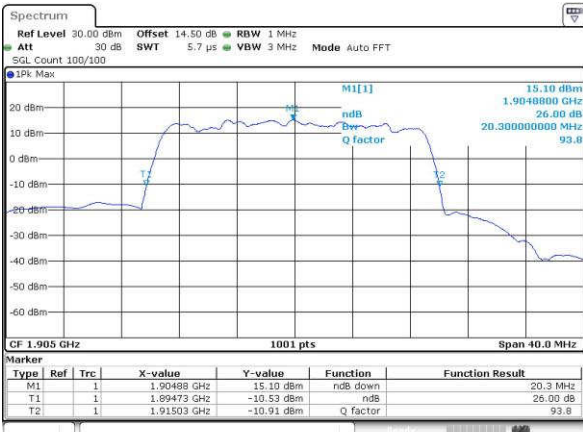

Date: 15 JUN 2017 20:30:33

Highest Channel / 15MHz / 16QAM

Date: 15 JUN 2017 20:30:44

LTE Band 25

Lowest Channel / 20MHz / QPSK

Date: 15 JUN 2017 20:37:47

Lowest Channel / 20MHz / 16QAM

Date: 15 JUN 2017 20:37:58

Middle Channel / 20MHz / QPSK

Date: 15 JUN 2017 20:40:22

Middle Channel / 20MHz / 16QAM

Date: 15 JUN 2017 20:40:33

Highest Channel / 20MHz / QPSK

Date: 15 JUN 2017 20:42:58

Highest Channel / 20MHz / 16QAM

Date: 15 JUN 2017 20:43:08

LTE Band 26

Lowest Channel / 1.4MHz / QPSK

Date: 16 JUN 2017 15:38:40

Lowest Channel / 1.4MHz / 16QAM

Date: 16 JUN 2017 15:38:29

Middle Channel / 1.4MHz / QPSK

Date: 16 JUN 2017 15:39:12

Middle Channel / 1.4MHz / 16QAM