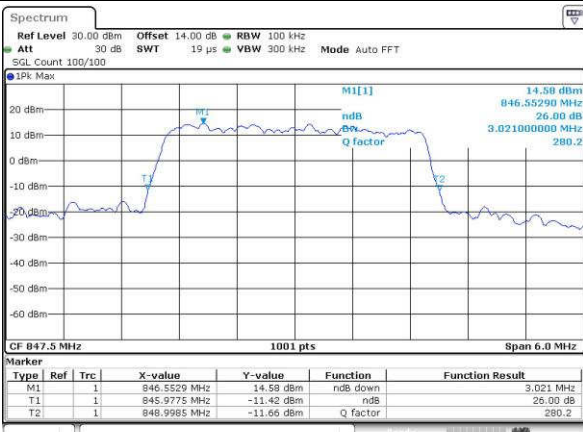

LTE Band 5

Lowest Channel / 3MHz / QPSK

Date: 15 JUN 2017 18:19:05

Lowest Channel / 3MHz / 16QAM

Date: 15 JUN 2017 18:19:15

Middle Channel / 3MHz / QPSK

Date: 15 JUN 2017 18:28:20

Middle Channel / 3MHz / 16QAM

Date: 15 JUN 2017 18:28:30

Highest Channel / 3MHz / QPSK

Date: 15 JUN 2017 18:30:55

Highest Channel / 3MHz / 16QAM

Date: 15 JUN 2017 18:31:06

LTE Band 5

Lowest Channel / 5MHz / QPSK

Date: 15 JUN 2017 18:40:08