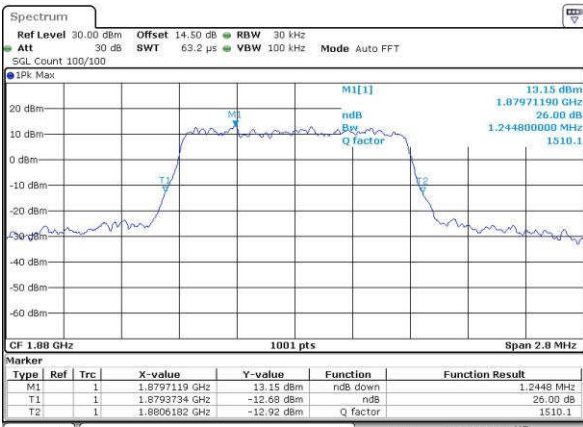

Date: 14 JUN 2017 15:20:01

Highest Channel / 5MHz / QPSK

Date: 14 JUN 2017 15:22:26

Highest Channel / 5MHz / 16QAM

Date: 14 JUN 2017 15:22:37

LTE Band 17

Lowest Channel / 10MHz / QPSK

Date: 14 JUN 2017 15:30:38

Highest Channel / 10MHz / 16QAM

Date: 14 JUN 2017 15:40:41

LTE Band 25

Lowest Channel / 1.4MHz / QPSK

Date: 15 JUN 2017 19:35:42

Lowest Channel / 1.4MHz / 16QAM

Date: 15 JUN 2017 19:35:53

Middle Channel / 1.4MHz / QPSK

Date: 15 JUN 2017 19:38:18

Middle Channel / 1.4MHz / 16QAM

Date: 15 JUN 2017 19:38:28

Highest Channel / 1.4MHz / QPSK

Date: 15 JUN 2017 19:40:53

Highest Channel / 1.4MHz / 16QAM

Date: 15 JUN 2017 19:41:04

LTE Band 25