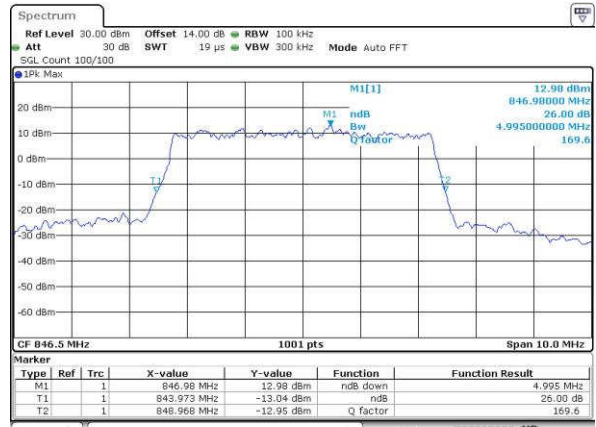

Date: 15 JUN 2017 18:28:30

Highest Channel / 3MHz / QPSK

Date: 15 JUN 2017 18:30:55

Highest Channel / 3MHz / 16QAM

Date: 15 JUN 2017 18:31:06

LTE Band 5

Lowest Channel / 5MHz / QPSK

Date: 15 JUN 2017 18:40:08

Lowest Channel / 5MHz / 16QAM

Date: 15 JUN 2017 18:40:19

Middle Channel / 5MHz / QPSK

Date: 15 JUN 2017 18:49:23

Middle Channel / 5MHz / 16QAM

Date: 15 JUN 2017 18:49:34

Highest Channel / 5MHz / QPSK

Date: 15 JUN 2017 18:51:58

Highest Channel / 5MHz / 16QAM

Date: 15 JUN 2017 18:52:09

LTE Band 5

Lowest Channel / 10MHz / QPSK

Date: 15 JUN 2017 19:10:12

Lowest Channel / 10MHz / 16QAM

Date: 15 JUN 2017 19:10:22

Middle Channel / 10MHz / QPSK