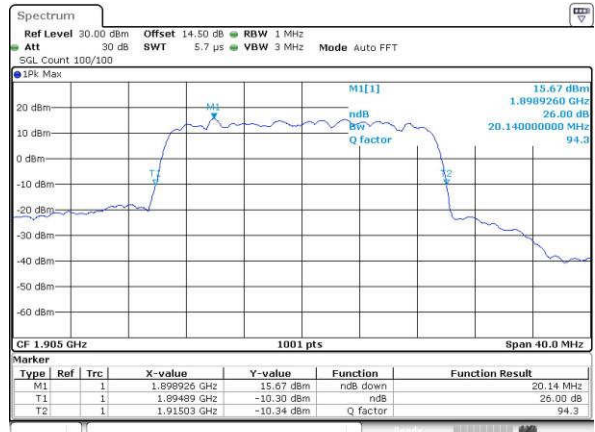

Date: 15 JUN 2017 20:30:33

Highest Channel / 15MHz / 16QAM

Date: 15 JUN 2017 20:30:44

LTE Band 25

Lowest Channel / 20MHz / QPSK

Date: 15 JUN 2017 20:37:47

Lowest Channel / 20MHz / 16QAM

Date: 15 JUN 2017 20:37:58

Middle Channel / 20MHz / QPSK

Date: 15 JUN 2017 20:40:22

Middle Channel / 20MHz / 16QAM

Date: 15 JUN 2017 20:40:33

Highest Channel / 20MHz / QPSK

Date: 15 JUN 2017 20:42:58

Highest Channel / 20MHz / 16QAM

Date: 15 JUN 2017 20:43:08

LTE Band 26

Lowest Channel / 1.4MHz / QPSK

Date: 16 JUN 2017 15:38:40

Lowest Channel / 1.4MHz / 16QAM

Date: 16 JUN 2017 15:38:29

Middle Channel / 1.4MHz / QPSK

Date: 16 JUN 2017 15:39:12

Middle Channel / 1.4MHz / 16QAM