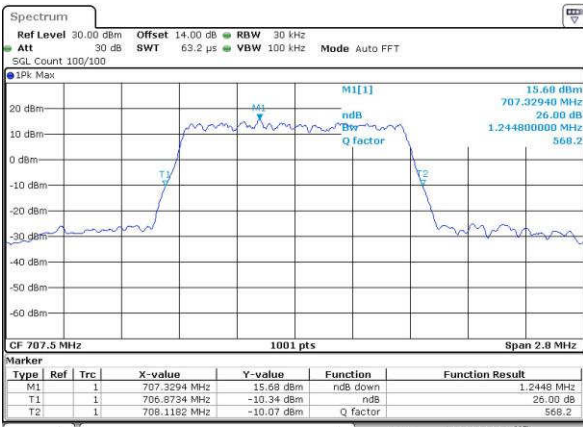

Date: 14 JUN 2017 18:59:37

Highest Channel / 20MHz / 16QAM

Date: 14 JUN 2017 18:59:48

LTE Band 12

Lowest Channel / 1.4MHz / QPSK

Date: 14 JUN 2017 13:13:20

Lowest Channel / 1.4MHz / 16QAM

Date: 14 JUN 2017 13:13:09

Middle Channel / 1.4MHz / QPSK

Date: 14 JUN 2017 13:20:26

Middle Channel / 1.4MHz / 16QAM

Date: 14 JUN 2017 13:20:136

Highest Channel / 1.4MHz / QPSK

Date: 14 JUN 2017 13:23:03

Highest Channel / 1.4MHz / 16QAM