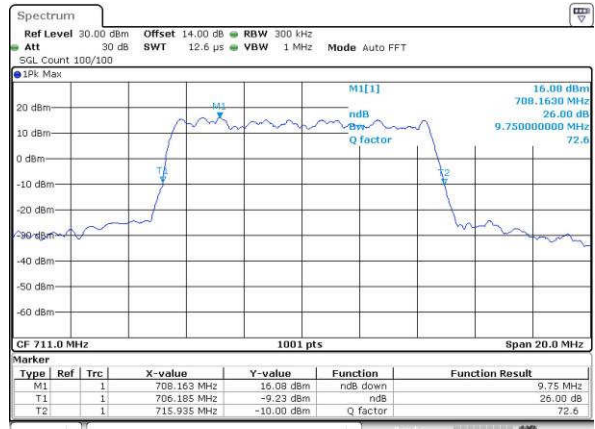

Date: 14 JUN 2017 13:58:30

Highest Channel / 5MHz / 16QAM

Date: 14 JUN 2017 13:58:41

LTE Band 12

Lowest Channel / 10MHz / QPSK

Date: 14 JUN 2017 14:08:13

Lowest Channel / 10MHz / 16QAM

Date: 14 JUN 2017 14:08:23

Middle Channel / 10MHz / QPSK

Date: 14 JUN 2017 14:15:28

Middle Channel / 10MHz / 16QAM

Date: 14 JUN 2017 14:15:39

Highest Channel / 10MHz / QPSK

Date: 14 JUN 2017 14:18:05

Highest Channel / 10MHz / 16QAM

Date: 14 JUN 2017 14:18:15

LTE Band 17

Lowest Channel / 5MHz / QPSK

Date: 14 JUN 2017 15:12:14

Lowest Channel / 5MHz / 16QAM

Date: 14 JUN 2017 15:12:45

Middle Channel / 5MHz / QPSK

Date: 14 JUN 2017 15:19:50

Middle Channel / 5MHz / 16QAM