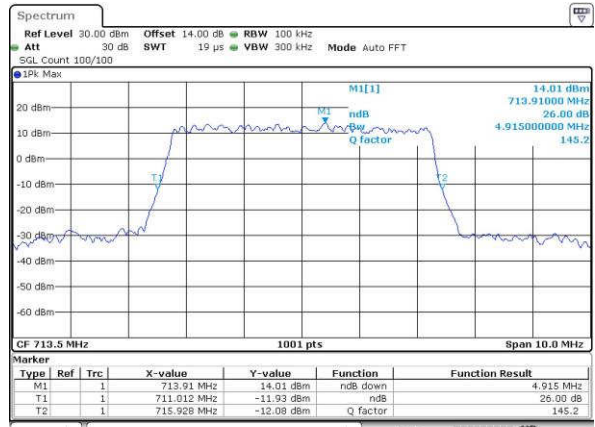

Date: 14 JUN 2017 13:48:30

Lowest Channel / 5MHz / 16QAM

Date: 14 JUN 2017 13:48:49

Middle Channel / 5MHz / QPSK

Date: 14 JUN 2017 13:55:04

Middle Channel / 5MHz / 16QAM

Date: 14 JUN 2017 13:56:05

Highest Channel / 5MHz / QPSK

Date: 14 JUN 2017 13:58:30

Highest Channel / 5MHz / 16QAM

Date: 14 JUN 2017 13:58:41

LTE Band 12

Lowest Channel / 10MHz / QPSK

Date: 14 JUN 2017 14:08:13

Lowest Channel / 10MHz / 16QAM

Date: 14 JUN 2017 14:08:23