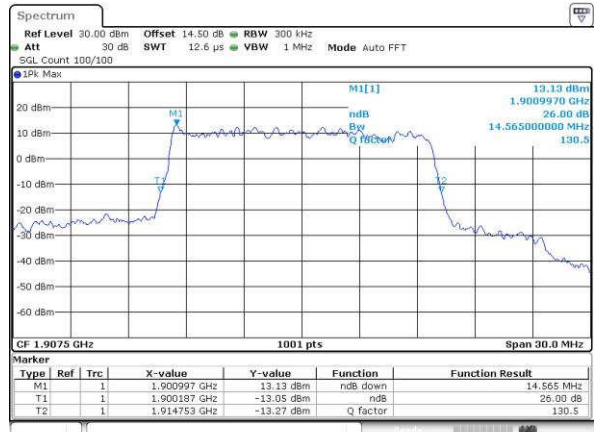

Middle Channel / 10MHz / 16QAM

Date: 15 JUN 2017 20:15:43

Highest Channel / 10MHz / QPSK

Date: 15 JUN 2017 20:18:07

Highest Channel / 10MHz / 16QAM

Date: 15 JUN 2017 20:18:18

LTE Band 25

Lowest Channel / 15MHz / QPSK

Date: 15 JUN 2017 20:25:22

Lowest Channel / 15MHz / 16QAM

Date: 15 JUN 2017 20:25:33

Middle Channel / 15MHz / QPSK

Date: 15 JUN 2017 20:27:08

Middle Channel / 15MHz / 16QAM

Date: 15 JUN 2017 20:28:08

Highest Channel / 15MHz / QPSK

Date: 15 JUN 2017 20:30:33

Highest Channel / 15MHz / 16QAM

Date: 15 JUN 2017 20:30:44

LTE Band 25

Lowest Channel / 20MHz / QPSK

Date: 15 JUN 2017 20:37:47

Lowest Channel / 20MHz / 16QAM

Date: 15 JUN 2017 20:37:58