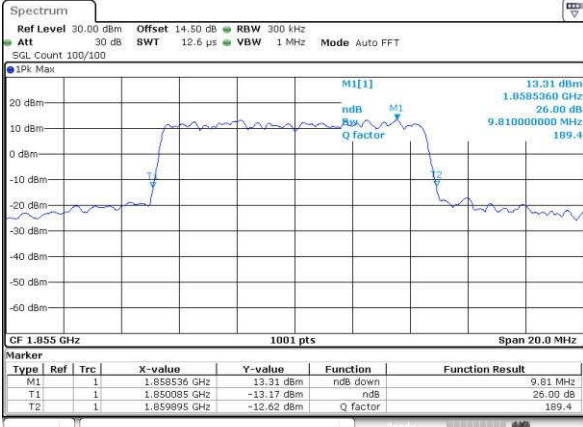

Highest Channel / 3MHz / QPSK

Date: 15 JUN 2017 19:53:18

Highest Channel / 3MHz / 16QAM

Date: 15 JUN 2017 19:53:28

LTE Band 25

Lowest Channel / 5MHz / QPSK

Date: 15 JUN 2017 20:00:33

Lowest Channel / 5MHz / 16QAM

Date: 15 JUN 2017 20:00:44

Middle Channel / 5MHz / QPSK

Date: 15 JUN 2017 20:03:08

Middle Channel / 5MHz / 16QAM

Date: 15 JUN 2017 20:03:19

Highest Channel / 5MHz / QPSK

Date: 15 JUN 2017 20:05:43

Highest Channel / 5MHz / 16QAM

Date: 15 JUN 2017 20:05:54

LTE Band 25

Lowest Channel / 10MHz / QPSK

Date: 15 JUN 2017 20:12:57

Lowest Channel / 10MHz / 16QAM

Date: 15 JUN 2017 20:13:08

Middle Channel / 10MHz / QPSK

Date: 15 JUN 2017 20:15:03