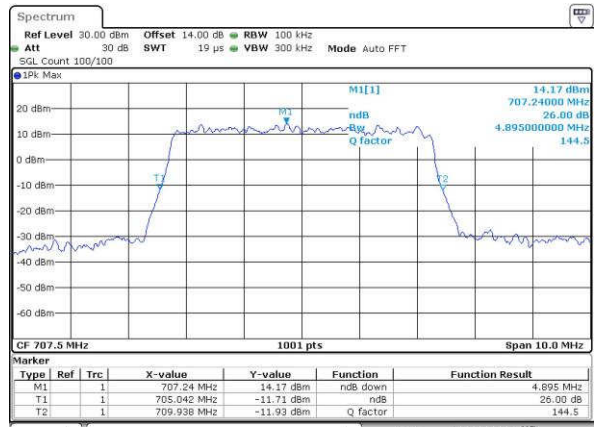

Middle Channel / 3MHz / 16QAM

Date: 14 JUN 2017 13:38:38

Highest Channel / 3MHz / QPSK

Date: 14 JUN 2017 13:41:03

Highest Channel / 3MHz / 16QAM

Date: 14 JUN 2017 13:41:14

LTE Band 12

Lowest Channel / 5MHz / QPSK

Date: 14 JUN 2017 13:48:30

Lowest Channel / 5MHz / 16QAM

Date: 14 JUN 2017 13:48:49

Middle Channel / 5MHz / QPSK

Date: 14 JUN 2017 13:55:04

Middle Channel / 5MHz / 16QAM

Date: 14 JUN 2017 13:56:05

Highest Channel / 5MHz / QPSK

Date: 14 JUN 2017 13:58:30

Highest Channel / 5MHz / 16QAM

Date: 14 JUN 2017 13:58:41

LTE Band 12

Lowest Channel / 10MHz / QPSK

Date: 14 JUN 2017 14:08:13

Lowest Channel / 10MHz / 16QAM

Date: 14 JUN 2017 14:08:23