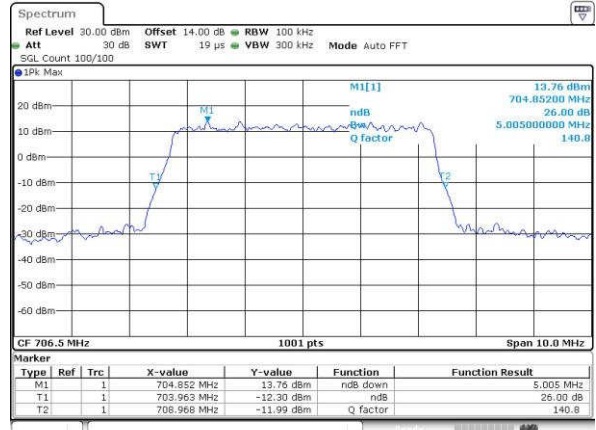

Date: 14 JUN 2017 13:58:30

Highest Channel / 5MHz / 16QAM

Date: 14 JUN 2017 13:58:41

LTE Band 12

Lowest Channel / 10MHz / QPSK

Date: 14 JUN 2017 14:08:13

Lowest Channel / 10MHz / 16QAM

Date: 14 JUN 2017 14:08:23

Middle Channel / 10MHz / QPSK

Date: 14 JUN 2017 14:15:28

Middle Channel / 10MHz / 16QAM

Date: 14 JUN 2017 14:15:39

Highest Channel / 10MHz / QPSK

Date: 14 JUN 2017 14:18:05

Highest Channel / 10MHz / 16QAM

Date: 14 JUN 2017 14:18:15

LTE Band 17

Lowest Channel / 5MHz / QPSK

Date: 14 JUN 2017 15:12:14

Lowest Channel / 5MHz / 16QAM

Date: 14 JUN 2017 15:12:45

Middle Channel / 5MHz / QPSK

Date: 14 JUN 2017 15:19:50

Middle Channel / 5MHz / 16QAM