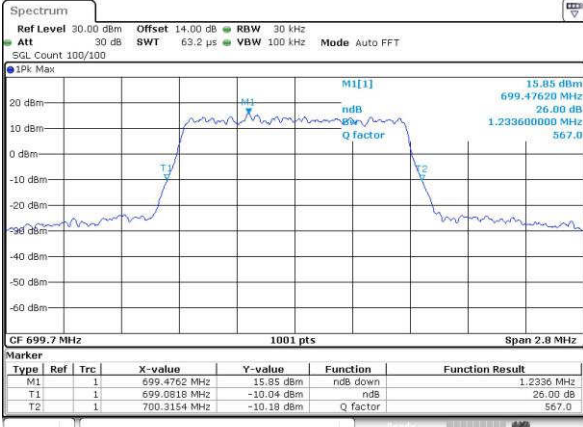

Date: 14 JUN 2017 18:49:34

Lowest Channel / 20MHz / 16QAM

Date: 14 JUN 2017 18:49:45

Middle Channel / 20MHz / QPSK

Date: 14 JUN 2017 18:57:06

Middle Channel / 20MHz / 16QAM

Date: 14 JUN 2017 18:57:16

Highest Channel / 20MHz / QPSK

Date: 14 JUN 2017 18:59:37

Highest Channel / 20MHz / 16QAM

Date: 14 JUN 2017 18:59:48

LTE Band 12

Lowest Channel / 1.4MHz / QPSK

Date: 14 JUN 2017 13:13:20

Lowest Channel / 1.4MHz / 16QAM

Date: 14 JUN 2017 13:13:09

Middle Channel / 1.4MHz / QPSK

Date: 14 JUN 2017 13:20:26

Middle Channel / 1.4MHz / 16QAM

Date: 14 JUN 2017 13:20:136

Highest Channel / 1.4MHz / QPSK

Date: 14 JUN 2017 13:23:03

Highest Channel / 1.4MHz / 16QAM