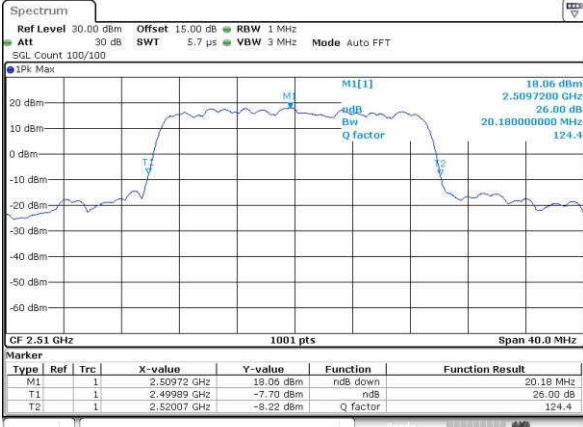

Date: 14 JUN 2017 18:25:34

LTE Band 7

Lowest Channel / 15MHz / QPSK

Date: 14 JUN 2017 18:32:37

Lowest Channel / 15MHz / 16QAM

Date: 14 JUN 2017 18:32:48

Middle Channel / 15MHz / QPSK

Date: 14 JUN 2017 18:39:48

Middle Channel / 15MHz / 16QAM

Date: 14 JUN 2017 18:40:00

Highest Channel / 15MHz / QPSK

Date: 14 JUN 2017 18:42:23

Highest Channel / 15MHz / 16QAM

Date: 14 JUN 2017 18:42:31

LTE Band 7

Lowest Channel / 20MHz / QPSK

Date: 14 JUN 2017 18:49:34

Lowest Channel / 20MHz / 16QAM

Date: 14 JUN 2017 18:49:45

Middle Channel / 20MHz / QPSK

Date: 14 JUN 2017 18:57:06

Middle Channel / 20MHz / 16QAM

Date: 14 JUN 2017 18:57:16

Highest Channel / 20MHz / QPSK