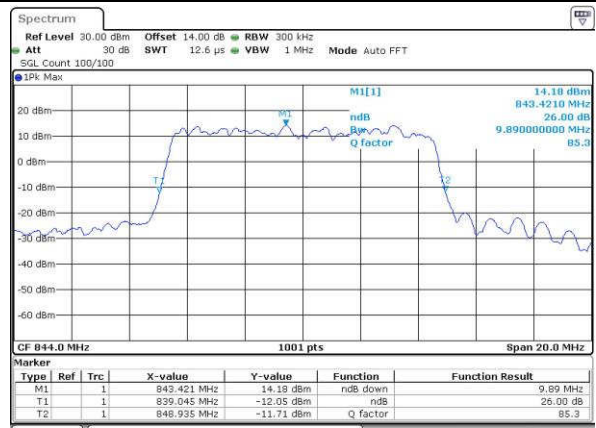

Date: 15 JUN 2017 19:10:25

Middle Channel / 10MHz / 16QAM

Date: 15 JUN 2017 19:10:36

Highest Channel / 10MHz / QPSK

Date: 15 JUN 2017 19:13:01

Highest Channel / 10MHz / 16QAM

Date: 15 JUN 2017 19:13:12

LTE Band 7