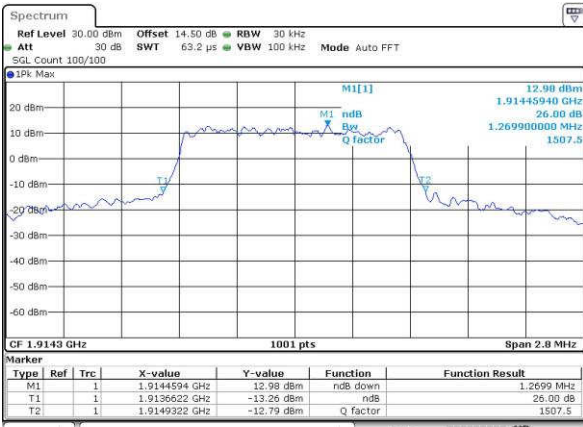

Highest Channel / 10MHz / 16QAM

Date: 14 JUN 2017 15:40:41

LTE Band 25

Lowest Channel / 1.4MHz / QPSK

Date: 15 JUN 2017 19:35:42

Lowest Channel / 1.4MHz / 16QAM

Date: 15 JUN 2017 19:35:53

Middle Channel / 1.4MHz / QPSK

Date: 15 JUN 2017 19:38:18

Middle Channel / 1.4MHz / 16QAM

Date: 15 JUN 2017 19:38:28

Highest Channel / 1.4MHz / QPSK

Date: 15 JUN 2017 19:40:53

Highest Channel / 1.4MHz / 16QAM

Date: 15 JUN 2017 19:41:04

LTE Band 25