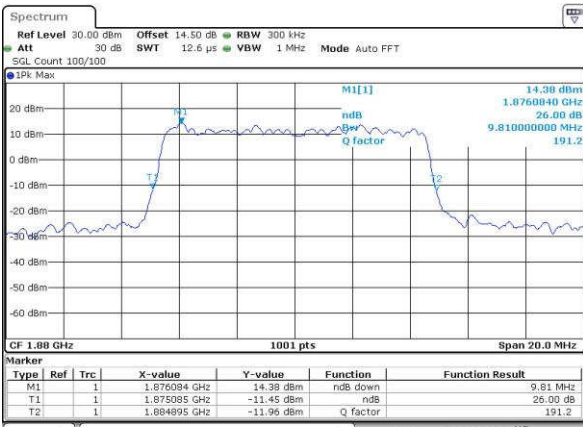

Date: 15 JUN 2017 20:05:54

LTE Band 25

Lowest Channel / 10MHz / QPSK

Date: 15 JUN 2017 20:12:57

Lowest Channel / 10MHz / 16QAM

Date: 15 JUN 2017 20:13:08

Middle Channel / 10MHz / QPSK

Date: 15 JUN 2017 20:15:03

Middle Channel / 10MHz / 16QAM

Date: 15 JUN 2017 20:15:43

Highest Channel / 10MHz / QPSK

Date: 15 JUN 2017 20:18:07

Highest Channel / 10MHz / 16QAM

Date: 15 JUN 2017 20:18:18

LTE Band 25

Lowest Channel / 15MHz / QPSK