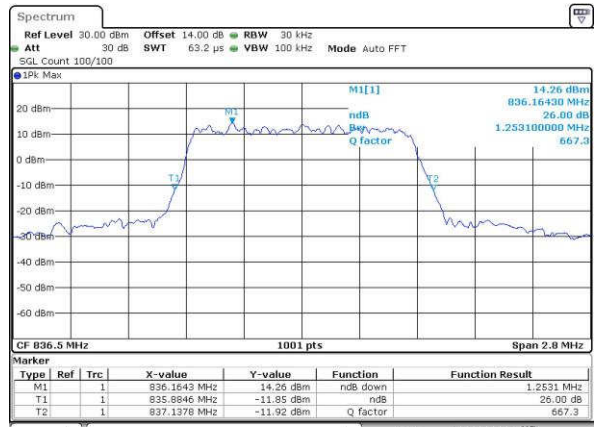

Date: 15 JUN 2017 20:30:33

Highest Channel / 15MHz / 16QAM

Date: 15 JUN 2017 20:30:44

LTE Band 25

Lowest Channel / 20MHz / QPSK

Date: 15 JUN 2017 20:37:47

Lowest Channel / 20MHz / 16QAM

Date: 15 JUN 2017 20:37:58

Middle Channel / 20MHz / QPSK

Date: 15 JUN 2017 20:40:22

Middle Channel / 20MHz / 16QAM

Date: 15 JUN 2017 20:40:33

Highest Channel / 20MHz / QPSK

Date: 15 JUN 2017 20:42:58

Highest Channel / 20MHz / 16QAM

Date: 15 JUN 2017 20:43:08

LTE Band 26

Lowest Channel / 1.4MHz / QPSK

Date: 16 JUN 2017 15:38:40

Lowest Channel / 1.4MHz / 16QAM

Date: 16 JUN 2017 15:38:29

Middle Channel / 1.4MHz / QPSK

Date: 16 JUN 2017 15:39:12

Middle Channel / 1.4MHz / 16QAM

Date: 16 JUN 2017 15:39:22

Highest Channel / 1.4MHz / QPSK

Date: 16 JUN 2017 15:39:55

Highest Channel / 1.4MHz / 16QAM

Date: 16 JUN 2017 15:40:05