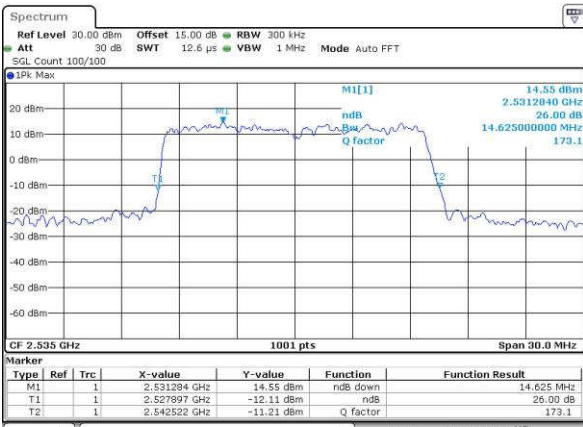

Date: 14 JUN 2017 18:25:34

LTE Band 7

Lowest Channel / 15MHz / QPSK

Date: 14 JUN 2017 18:32:37

Lowest Channel / 15MHz / 16QAM

Date: 14 JUN 2017 18:32:48

Middle Channel / 15MHz / QPSK

Date: 14 JUN 2017 18:39:48

Middle Channel / 15MHz / 16QAM

Date: 14 JUN 2017 18:40:00

Highest Channel / 15MHz / QPSK

Date: 14 JUN 2017 18:42:23

Highest Channel / 15MHz / 16QAM

Date: 14 JUN 2017 18:42:31

LTE Band 7

Lowest Channel / 20MHz / QPSK