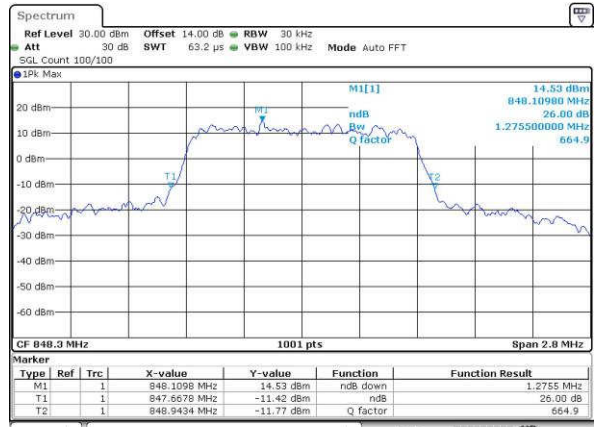

Date: 15 JUN 2017 20:30:33

Highest Channel / 15MHz / 16QAM

Date: 15 JUN 2017 20:30:44

LTE Band 25

Lowest Channel / 20MHz / QPSK

Date: 15 JUN 2017 20:37:47

Lowest Channel / 20MHz / 16QAM

Date: 15 JUN 2017 20:37:58

Middle Channel / 20MHz / QPSK

Date: 15 JUN 2017 20:40:22

Middle Channel / 20MHz / 16QAM

Date: 15 JUN 2017 20:40:33

Highest Channel / 20MHz / QPSK

Date: 15 JUN 2017 20:42:58

Highest Channel / 20MHz / 16QAM

Date: 15 JUN 2017 20:43:08

LTE Band 26

Lowest Channel / 1.4MHz / QPSK

Date: 16 JUN 2017 15:38:40

Lowest Channel / 1.4MHz / 16QAM

Date: 16 JUN 2017 15:38:29

Middle Channel / 1.4MHz / QPSK

Date: 16 JUN 2017 15:39:12

Middle Channel / 1.4MHz / 16QAM

Date: 16 JUN 2017 15:39:22

Highest Channel / 1.4MHz / QPSK

Date: 16 JUN 2017 15:39:55

Highest Channel / 1.4MHz / 16QAM

Date: 16 JUN 2017 15:40:05