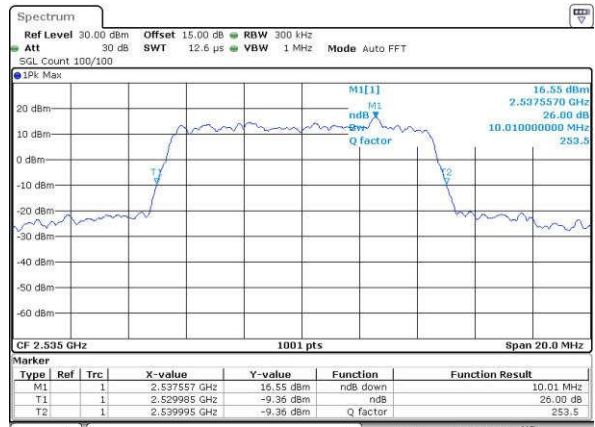

Highest Channel / 5MHz / QPSK

Date: 14_JUN_2017 18:08:12

Highest Channel / 5MHz / 16QAM

Date: 14_JUN_2017 18:08:23

LTE Band 7

Lowest Channel / 10MHz / QPSK

Date: 14 JUN 2017 18:15:26

Lowest Channel / 10MHz / 16QAM

Date: 14 JUN 2017 18:15:37

Middle Channel / 10MHz / QPSK

Date: 14 JUN 2017 18:22:49

Middle Channel / 10MHz / 16QAM

Date: 14 JUN 2017 18:23:01

Highest Channel / 10MHz / QPSK

Date: 14 JUN 2017 18:25:23

Highest Channel / 10MHz / 16QAM