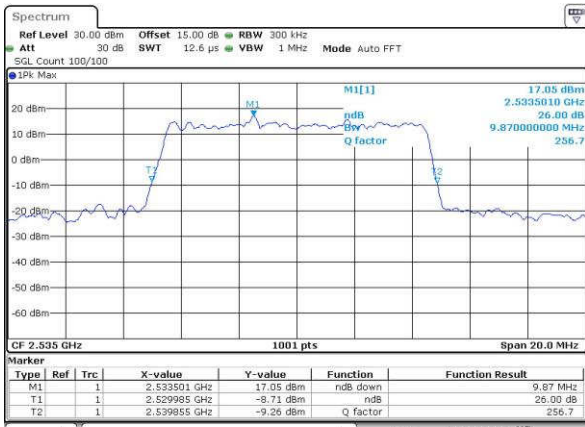

Highest Channel / 5MHz / QPSK

Date: 14_JUN_2017 18:08:12

Highest Channel / 5MHz / 16QAM

Date: 14_JUN_2017 18:08:23

LTE Band 7

Lowest Channel / 10MHz / QPSK

Date: 14 JUN 2017 18:15:26

Lowest Channel / 10MHz / 16QAM

Date: 14 JUN 2017 18:15:37

Middle Channel / 10MHz / QPSK

Date: 14 JUN 2017 18:22:49

Middle Channel / 10MHz / 16QAM

Date: 14 JUN 2017 18:23:01

Highest Channel / 10MHz / QPSK

Date: 14 JUN 2017 18:25:23

Highest Channel / 10MHz / 16QAM