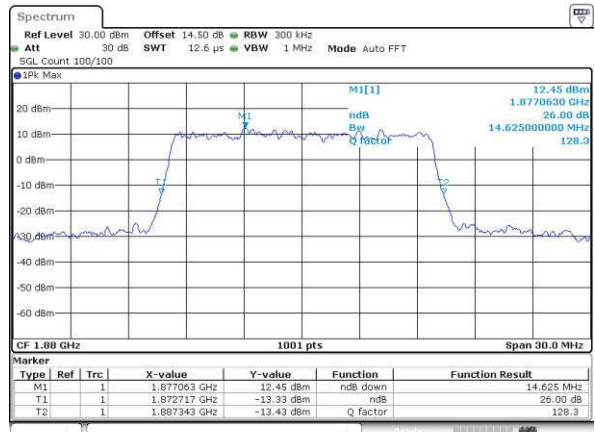

Middle Channel / 10MHz / 16QAM

Date: 15 JUN 2017 20:15:43

Highest Channel / 10MHz / QPSK

Date: 15 JUN 2017 20:18:07

Highest Channel / 10MHz / 16QAM

Date: 15 JUN 2017 20:18:18

LTE Band 25

Lowest Channel / 15MHz / QPSK

Date: 15 JUN 2017 20:25:22

Lowest Channel / 15MHz / 16QAM

Date: 15 JUN 2017 20:25:33

Middle Channel / 15MHz / QPSK

Date: 15 JUN 2017 20:27:08

Middle Channel / 15MHz / 16QAM

Date: 15 JUN 2017 20:28:08

Highest Channel / 15MHz / QPSK

Date: 15 JUN 2017 20:30:33

Highest Channel / 15MHz / 16QAM

Date: 15 JUN 2017 20:30:44

LTE Band 25

Lowest Channel / 20MHz / QPSK

Date: 15 JUN 2017 20:37:47

Lowest Channel / 20MHz / 16QAM

Date: 15 JUN 2017 20:37:58