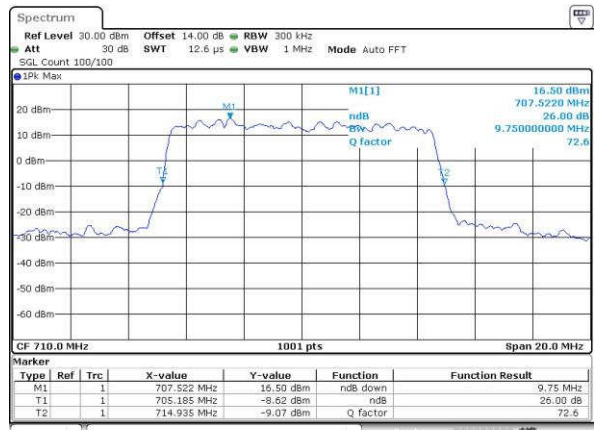

Date: 14 JUN 2017 15:20:01

Highest Channel / 5MHz / QPSK

Date: 14 JUN 2017 15:22:26

Highest Channel / 5MHz / 16QAM

Date: 14 JUN 2017 15:22:37

LTE Band 17

Lowest Channel / 10MHz / QPSK

Date: 14 JUN 2017 15:30:38

Lowest Channel / 10MHz / 16QAM

Date: 14 JUN 2017 15:30:49

Middle Channel / 10MHz / QPSK

Date: 14 JUN 2017 15:37:54

Middle Channel / 10MHz / 16QAM

Date: 14 JUN 2017 15:38:05

Highest Channel / 10MHz / QPSK

Date: 14 JUN 2017 15:40:30

Highest Channel / 10MHz / 16QAM

Date: 14 JUN 2017 15:40:41

LTE Band 25

Lowest Channel / 1.4MHz / QPSK

Date: 15 JUN 2017 19:35:42

Lowest Channel / 1.4MHz / 16QAM

Date: 15 JUN 2017 19:35:53

Middle Channel / 1.4MHz / QPSK