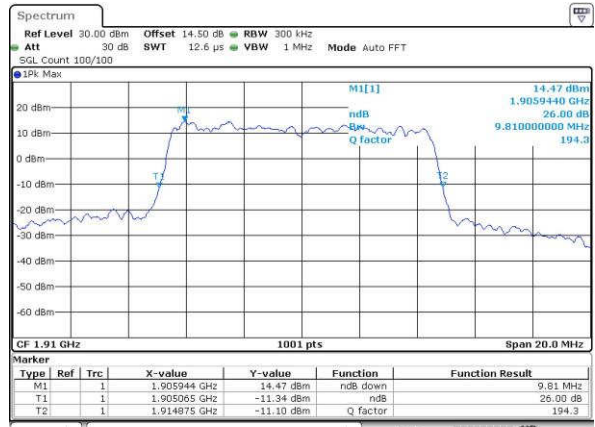

Date: 15 JUN 2017 20:05:54

LTE Band 25

Lowest Channel / 10MHz / QPSK

Date: 15 JUN 2017 20:12:57

Lowest Channel / 10MHz / 16QAM

Date: 15 JUN 2017 20:13:08

Middle Channel / 10MHz / QPSK

Date: 15 JUN 2017 20:15:03

Middle Channel / 10MHz / 16QAM

Date: 15 JUN 2017 20:15:43

Highest Channel / 10MHz / QPSK

Date: 15 JUN 2017 20:18:07

Highest Channel / 10MHz / 16QAM

Date: 15 JUN 2017 20:18:18

LTE Band 25

Lowest Channel / 15MHz / QPSK

Date: 15 JUN 2017 20:25:22

Lowest Channel / 15MHz / 16QAM

Date: 15 JUN 2017 20:25:33

Middle Channel / 15MHz / QPSK

Date: 15 JUN 2017 20:27:08

Middle Channel / 15MHz / 16QAM

Date: 15 JUN 2017 20:28:08

Highest Channel / 15MHz / QPSK