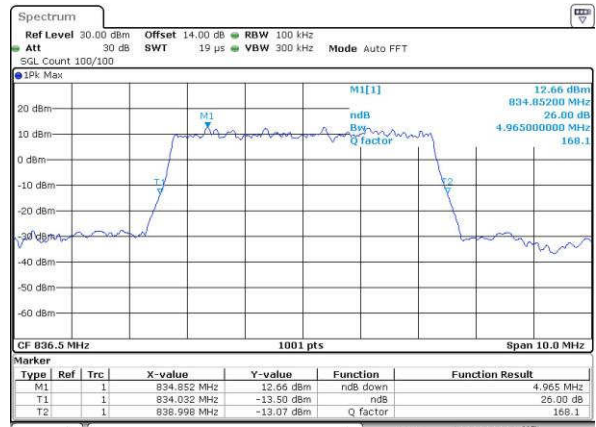

Date: 15 JUN 2017 18:28:30

Highest Channel / 3MHz / QPSK

Date: 15 JUN 2017 18:30:55

Highest Channel / 3MHz / 16QAM

Date: 15 JUN 2017 18:31:06

LTE Band 5

Lowest Channel / 5MHz / QPSK

Date: 15 JUN 2017 18:40:08

Lowest Channel / 5MHz / 16QAM

Date: 15 JUN 2017 18:40:19

Middle Channel / 5MHz / QPSK

Date: 15 JUN 2017 18:49:23

Middle Channel / 5MHz / 16QAM

Date: 15 JUN 2017 18:49:34

Highest Channel / 5MHz / QPSK

Date: 15 JUN 2017 18:51:58

Highest Channel / 5MHz / 16QAM

Date: 15 JUN 2017 18:52:09

LTE Band 5

Lowest Channel / 10MHz / QPSK

Date: 15 JUN 2017 19:10:12

Lowest Channel / 10MHz / 16QAM

Date: 15 JUN 2017 19:10:22

Middle Channel / 10MHz / QPSK