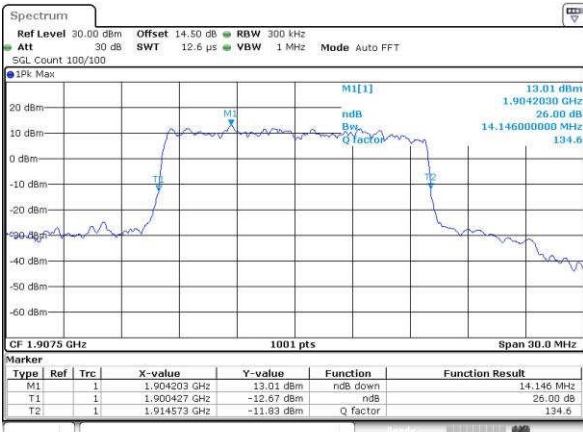

Middle Channel / 10MHz / 16QAM

Date: 15 JUN 2017 20:15:43

Highest Channel / 10MHz / QPSK

Date: 15 JUN 2017 20:18:07

Highest Channel / 10MHz / 16QAM

Date: 15 JUN 2017 20:18:18

LTE Band 25

Lowest Channel / 15MHz / QPSK

Date: 15 JUN 2017 20:25:22

Lowest Channel / 15MHz / 16QAM

Date: 15 JUN 2017 20:25:33

Middle Channel / 15MHz / QPSK

Date: 15 JUN 2017 20:27:08

Middle Channel / 15MHz / 16QAM

Date: 15 JUN 2017 20:28:08

Highest Channel / 15MHz / QPSK

Date: 15 JUN 2017 20:30:33

Highest Channel / 15MHz / 16QAM

Date: 15 JUN 2017 20:30:44

LTE Band 25

Lowest Channel / 20MHz / QPSK

Date: 15 JUN 2017 20:37:47

Lowest Channel / 20MHz / 16QAM

Date: 15 JUN 2017 20:37:58