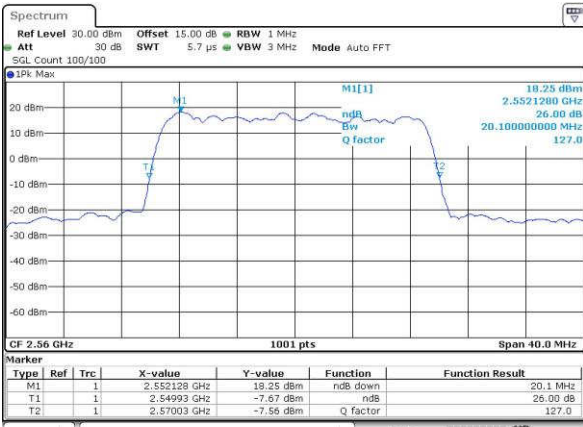

Middle Channel / 15MHz / 16QAM

Date: 14 JUN 2017 18:40:00

Highest Channel / 15MHz / QPSK

Date: 14 JUN 2017 18:42:23

Highest Channel / 15MHz / 16QAM

Date: 14 JUN 2017 18:42:31

LTE Band 7

Lowest Channel / 20MHz / QPSK

Date: 14 JUN 2017 18:49:34

Lowest Channel / 20MHz / 16QAM

Date: 14 JUN 2017 18:49:45

Middle Channel / 20MHz / QPSK

Date: 14 JUN 2017 18:57:06

Middle Channel / 20MHz / 16QAM

Date: 14 JUN 2017 18:57:16

Highest Channel / 20MHz / QPSK

Date: 14 JUN 2017 18:59:37

Highest Channel / 20MHz / 16QAM

Date: 14 JUN 2017 18:59:48

LTE Band 12

Lowest Channel / 1.4MHz / QPSK

Date: 14 JUN 2017 13:13:20

Lowest Channel / 1.4MHz / 16QAM

Date: 14 JUN 2017 13:13:09