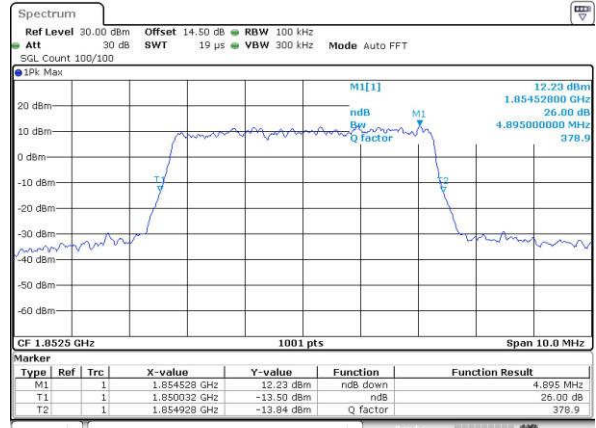

Highest Channel / 3MHz / QPSK

Date: 15 JUN 2017 19:53:18

Highest Channel / 3MHz / 16QAM

Date: 15 JUN 2017 19:53:28

LTE Band 25

Lowest Channel / 5MHz / QPSK

Date: 15 JUN 2017 20:00:33

Lowest Channel / 5MHz / 16QAM