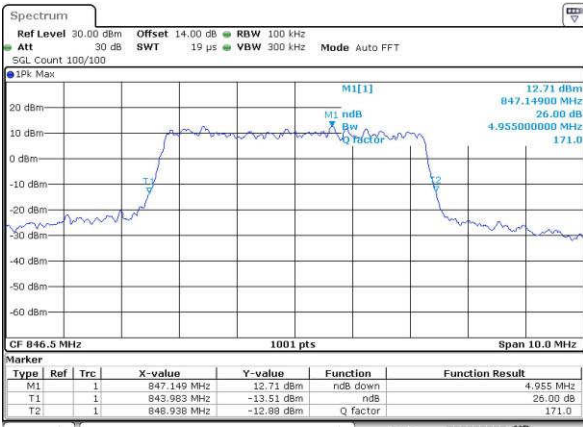

Lowest Channel / 5MHz / 16QAM

Date: 15 JUN 2017 18:40:19

Middle Channel / 5MHz / QPSK

Date: 15 JUN 2017 18:49:23

Middle Channel / 5MHz / 16QAM

Date: 15 JUN 2017 18:49:34

Highest Channel / 5MHz / QPSK

Date: 15 JUN 2017 18:51:58

Highest Channel / 5MHz / 16QAM

Date: 15 JUN 2017 18:52:09

LTE Band 5

Lowest Channel / 10MHz / QPSK

Date: 15 JUN 2017 19:10:12

Lowest Channel / 10MHz / 16QAM

Date: 15 JUN 2017 19:10:22

Middle Channel / 10MHz / QPSK