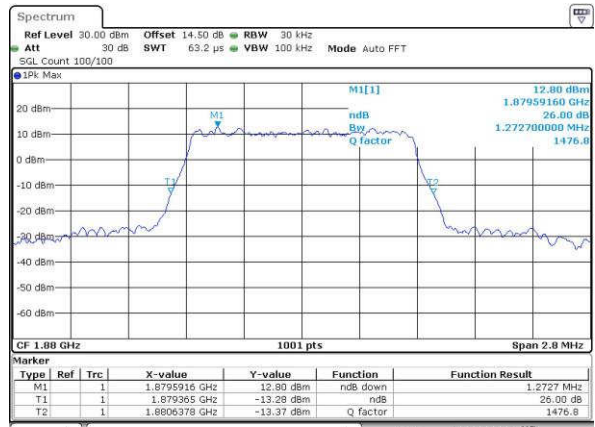

Date: 14 JUN 2017 15:20:01

Highest Channel / 5MHz / QPSK

Date: 14 JUN 2017 15:22:26

Highest Channel / 5MHz / 16QAM

Date: 14 JUN 2017 15:22:37

LTE Band 17

Lowest Channel / 10MHz / QPSK

Date: 14 JUN 2017 15:30:38

Lowest Channel / 10MHz / 16QAM

Date: 14 JUN 2017 15:30:49

Middle Channel / 10MHz / QPSK

Date: 14 JUN 2017 15:37:54

Middle Channel / 10MHz / 16QAM

Date: 14 JUN 2017 15:38:05

Highest Channel / 10MHz / QPSK

Date: 14 JUN 2017 15:40:30

Highest Channel / 10MHz / 16QAM

Date: 14 JUN 2017 15:40:41

LTE Band 25

Lowest Channel / 1.4MHz / QPSK

Date: 15 JUN 2017 19:35:42

Lowest Channel / 1.4MHz / 16QAM

Date: 15 JUN 2017 19:35:53

Middle Channel / 1.4MHz / QPSK

Date: 15 JUN 2017 19:38:18

Middle Channel / 1.4MHz / 16QAM

Date: 15 JUN 2017 19:38:28

Highest Channel / 1.4MHz / QPSK

Date: 15 JUN 2017 19:40:53

Highest Channel / 1.4MHz / 16QAM

Date: 15 JUN 2017 19:41:04

LTE Band 25