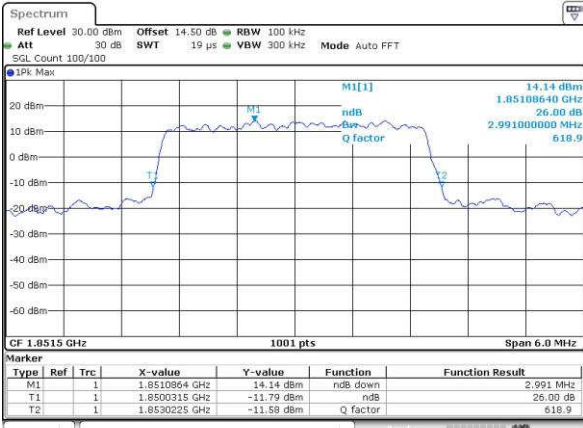

LTE Band 25

Lowest Channel / 3MHz / QPSK

Date: 15 JUN 2017 19:48:08