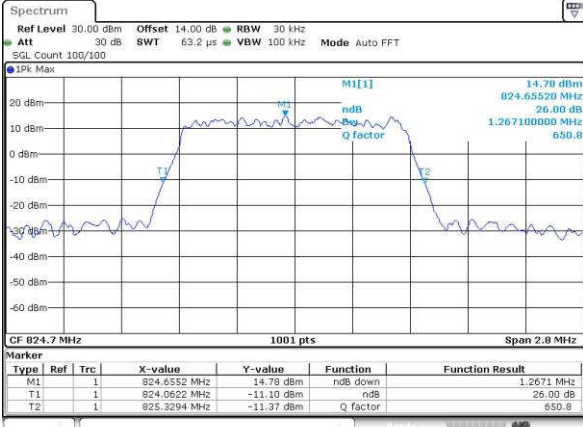

Date: 15 JUN 2017 20:30:33

Highest Channel / 15MHz / 16QAM

Date: 15 JUN 2017 20:30:44

LTE Band 25

Lowest Channel / 20MHz / QPSK

Date: 15 JUN 2017 20:37:47

Lowest Channel / 20MHz / 16QAM

Date: 15 JUN 2017 20:37:58

Middle Channel / 20MHz / QPSK

Date: 15 JUN 2017 20:40:22

Middle Channel / 20MHz / 16QAM

Date: 15 JUN 2017 20:40:33

Highest Channel / 20MHz / QPSK

Date: 15 JUN 2017 20:42:58

Highest Channel / 20MHz / 16QAM

Date: 15 JUN 2017 20:43:08

LTE Band 26

Lowest Channel / 1.4MHz / QPSK

Date: 16 JUN 2017 15:38:40

Lowest Channel / 1.4MHz / 16QAM

Date: 16 JUN 2017 15:38:29

Middle Channel / 1.4MHz / QPSK

Date: 16 JUN 2017 15:39:12

Middle Channel / 1.4MHz / 16QAM

Date: 16 JUN 2017 15:39:22

Highest Channel / 1.4MHz / QPSK

Date: 16 JUN 2017 15:39:55

Highest Channel / 1.4MHz / 16QAM

Date: 16 JUN 2017 15:40:05