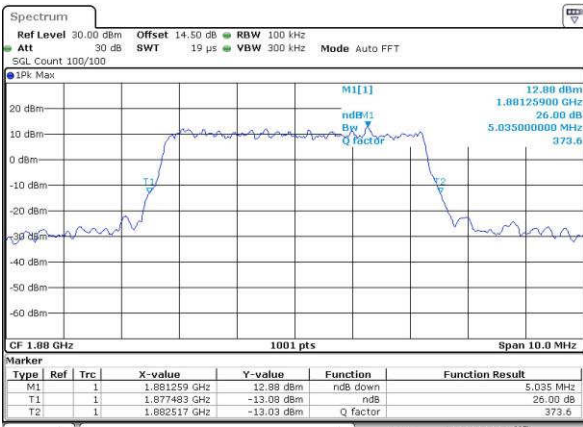

Middle Channel / 5MHz / QPSK

Date: 15 JUN 2017 20:03:08