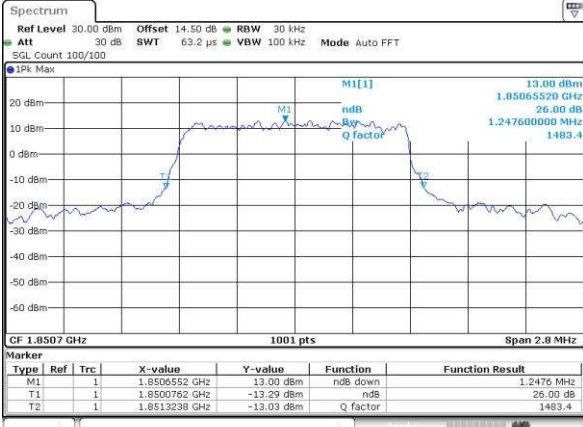

Date: 14 JUN 2017 15:20:01

Highest Channel / 5MHz / QPSK

Date: 14 JUN 2017 15:22:26

Highest Channel / 5MHz / 16QAM

Date: 14 JUN 2017 15:22:37

LTE Band 17

Lowest Channel / 10MHz / QPSK

Date: 14 JUN 2017 15:30:38

Lowest Channel / 10MHz / 16QAM

Date: 14 JUN 2017 15:30:49

Middle Channel / 10MHz / QPSK

Date: 14 JUN 2017 15:37:54

Middle Channel / 10MHz / 16QAM

Date: 14 JUN 2017 15:38:05

Highest Channel / 10MHz / QPSK

Date: 14 JUN 2017 15:40:30

Highest Channel / 10MHz / 16QAM

Date: 14 JUN 2017 15:40:41

LTE Band 25

Lowest Channel / 1.4MHz / QPSK

Date: 15 JUN 2017 19:35:42

Lowest Channel / 1.4MHz / 16QAM

Date: 15 JUN 2017 19:35:53

Middle Channel / 1.4MHz / QPSK

Date: 15 JUN 2017 19:38:18

Middle Channel / 1.4MHz / 16QAM

Date: 15 JUN 2017 19:38:28

Highest Channel / 1.4MHz / QPSK

Date: 15 JUN 2017 19:40:53

Highest Channel / 1.4MHz / 16QAM

Date: 15 JUN 2017 19:41:04

LTE Band 25