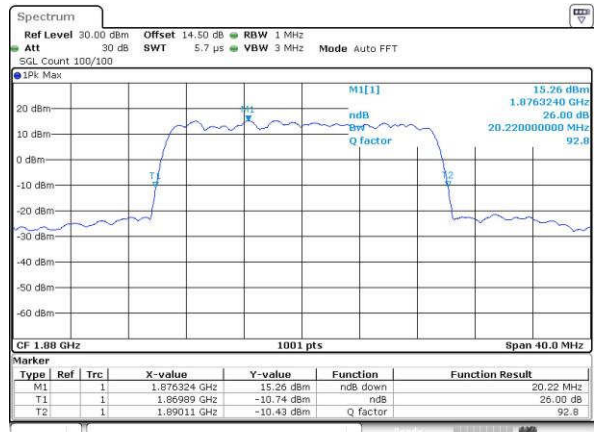

Middle Channel / 20MHz / 16QAM

Date: 15 JUN 2017 20:40:33