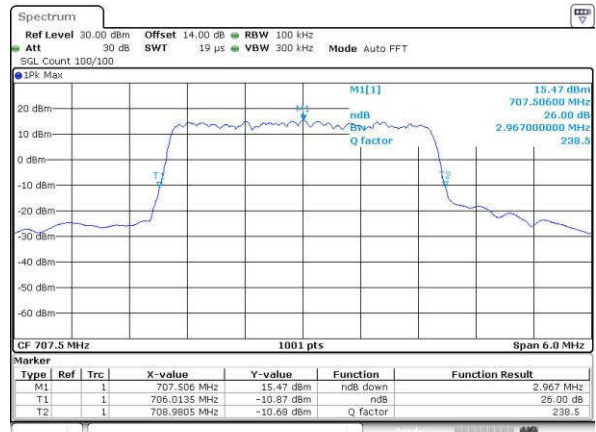

Date: 14 JUN 2017 13:23:13

LTE Band 12

Lowest Channel / 3MHz / QPSK

Date: 14 JUN 2017 13:31:11

Lowest Channel / 3MHz / 16QAM

Date: 14 JUN 2017 13:31:22

Middle Channel / 3MHz / QPSK

Date: 14 JUN 2017 13:38:28

Middle Channel / 3MHz / 16QAM

Date: 14 JUN 2017 13:38:38

Highest Channel / 3MHz / QPSK

Date: 14 JUN 2017 13:41:03

Highest Channel / 3MHz / 16QAM

Date: 14 JUN 2017 13:41:14

LTE Band 12

Lowest Channel / 5MHz / QPSK