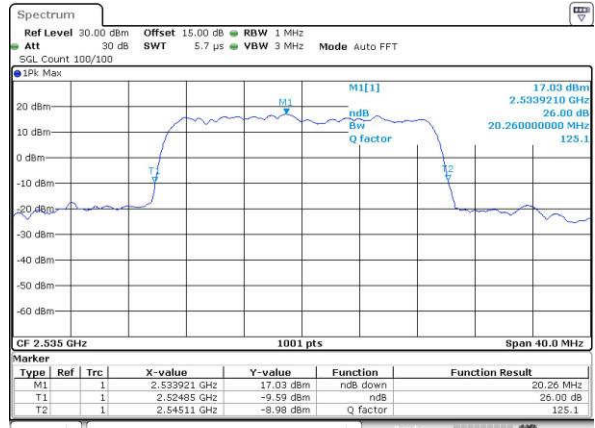

Middle Channel / 15MHz / 16QAM

Date: 14 JUN 2017 18:40:00

Highest Channel / 15MHz / QPSK

Date: 14 JUN 2017 18:42:23

Highest Channel / 15MHz / 16QAM

Date: 14 JUN 2017 18:42:31

LTE Band 7

Lowest Channel / 20MHz / QPSK

Date: 14 JUN 2017 18:49:34

Lowest Channel / 20MHz / 16QAM

Date: 14 JUN 2017 18:49:45

Middle Channel / 20MHz / QPSK

Date: 14 JUN 2017 18:57:06

Middle Channel / 20MHz / 16QAM

Date: 14 JUN 2017 18:57:16

Highest Channel / 20MHz / QPSK

Date: 14 JUN 2017 18:59:37

Highest Channel / 20MHz / 16QAM

Date: 14 JUN 2017 18:59:48

LTE Band 12

Lowest Channel / 1.4MHz / QPSK

Date: 14 JUN 2017 13:13:20

Lowest Channel / 1.4MHz / 16QAM

Date: 14 JUN 2017 13:13:09