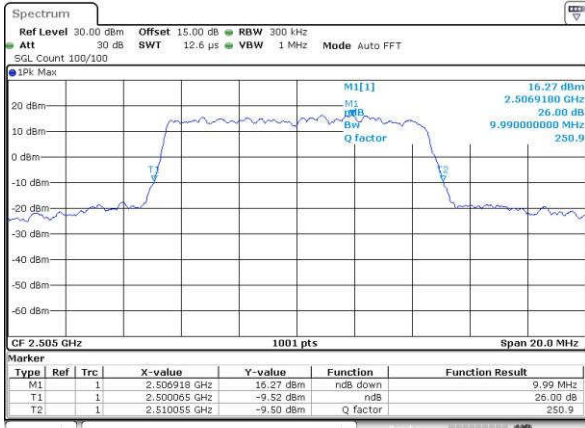

Highest Channel / 5MHz / QPSK

Date: 14_JUN_2017 18:08:12

Highest Channel / 5MHz / 16QAM

Date: 14_JUN_2017 18:08:23

LTE Band 7

Lowest Channel / 10MHz / QPSK

Date: 14 JUN 2017 18:15:26

Lowest Channel / 10MHz / 16QAM