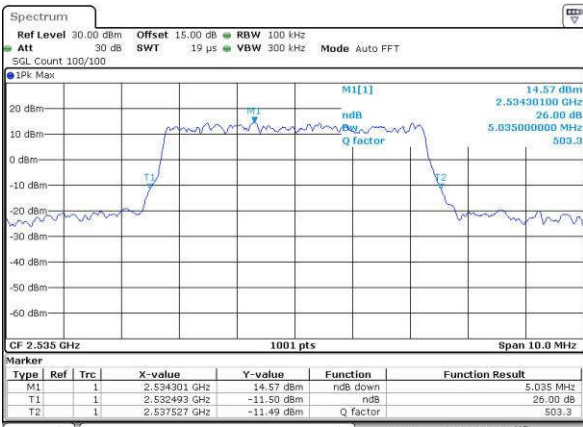

Lowest Channel / 5MHz / QPSK

Date: 14_JUN_2017 17:58:27

Lowest Channel / 5MHz / 16QAM

Date: 14_JUN_2017 17:58:37

Middle Channel / 5MHz / QPSK

Date: 14_JUN_2017 18:05:41

Middle Channel / 5MHz / 16QAM

Date: 14_JUN_2017 18:05:51

Highest Channel / 5MHz / QPSK

Date: 14_JUN_2017 18:08:12

Highest Channel / 5MHz / 16QAM

Date: 14_JUN_2017 18:08:23

LTE Band 7

Lowest Channel / 10MHz / QPSK

Date: 14 JUN 2017 18:15:26

Lowest Channel / 10MHz / 16QAM