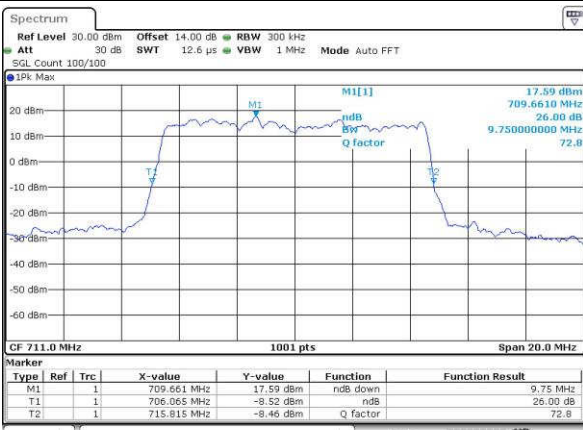

Date: 14 JUN 2017 15:20:01

Highest Channel / 5MHz / QPSK

Date: 14 JUN 2017 15:22:26

Highest Channel / 5MHz / 16QAM

Date: 14 JUN 2017 15:22:37

LTE Band 17

Lowest Channel / 10MHz / QPSK

Date: 14 JUN 2017 15:30:38

Lowest Channel / 10MHz / 16QAM

Date: 14 JUN 2017 15:30:49

Middle Channel / 10MHz / QPSK

Date: 14 JUN 2017 15:37:54

Middle Channel / 10MHz / 16QAM

Date: 14 JUN 2017 15:38:05

Highest Channel / 10MHz / QPSK

Date: 14 JUN 2017 15:40:30

Highest Channel / 10MHz / 16QAM

Date: 14 JUN 2017 15:40:41

LTE Band 25

Lowest Channel / 1.4MHz / QPSK

Date: 15 JUN 2017 19:35:42

Lowest Channel / 1.4MHz / 16QAM

Date: 15 JUN 2017 19:35:53

Middle Channel / 1.4MHz / QPSK