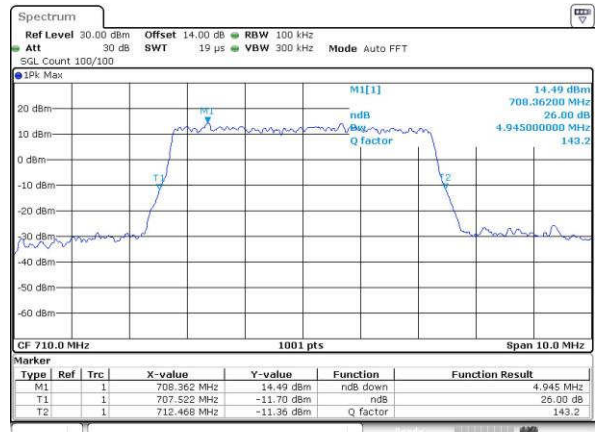

LTE Band 17

Lowest Channel / 5MHz / QPSK

Date: 14 JUN 2017 15:12:14

Lowest Channel / 5MHz / 16QAM

Date: 14 JUN 2017 15:12:45

Middle Channel / 5MHz / QPSK

Date: 14 JUN 2017 15:19:50

Middle Channel / 5MHz / 16QAM

Date: 14 JUN 2017 15:20:01

Highest Channel / 5MHz / QPSK

Date: 14 JUN 2017 15:22:26

Highest Channel / 5MHz / 16QAM

Date: 14 JUN 2017 15:22:37

LTE Band 17

Lowest Channel / 10MHz / QPSK

Date: 14 JUN 2017 15:30:38