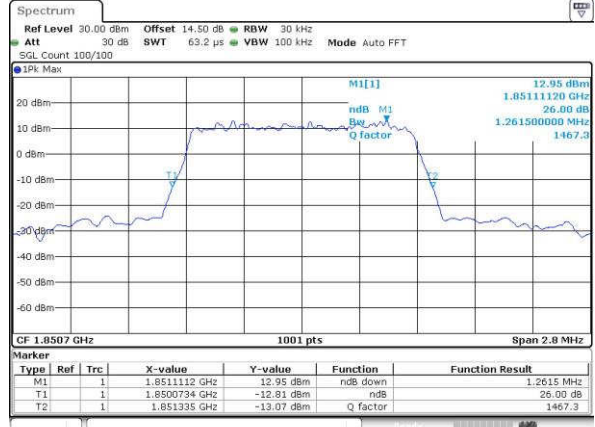

Date: 14 JUN 2017 15:20:01

Highest Channel / 5MHz / QPSK

Date: 14 JUN 2017 15:22:26

Highest Channel / 5MHz / 16QAM

Date: 14 JUN 2017 15:22:37

LTE Band 17

Lowest Channel / 10MHz / QPSK

Date: 14 JUN 2017 15:30:38

Lowest Channel / 10MHz / 16QAM

Date: 14 JUN 2017 15:30:49

Middle Channel / 10MHz / QPSK

Date: 14 JUN 2017 15:37:54

Middle Channel / 10MHz / 16QAM

Date: 14 JUN 2017 15:38:05

Highest Channel / 10MHz / QPSK

Date: 14 JUN 2017 15:40:30

Highest Channel / 10MHz / 16QAM

Date: 14 JUN 2017 15:40:41

LTE Band 25

Lowest Channel / 1.4MHz / QPSK

Date: 15 JUN 2017 19:35:42

Lowest Channel / 1.4MHz / 16QAM

Date: 15 JUN 2017 19:35:53

Middle Channel / 1.4MHz / QPSK

Date: 15 JUN 2017 19:38:18

Middle Channel / 1.4MHz / 16QAM

Date: 15 JUN 2017 19:38:28

Highest Channel / 1.4MHz / QPSK

Date: 15 JUN 2017 19:40:53

Highest Channel / 1.4MHz / 16QAM

Date: 15 JUN 2017 19:41:04

LTE Band 25