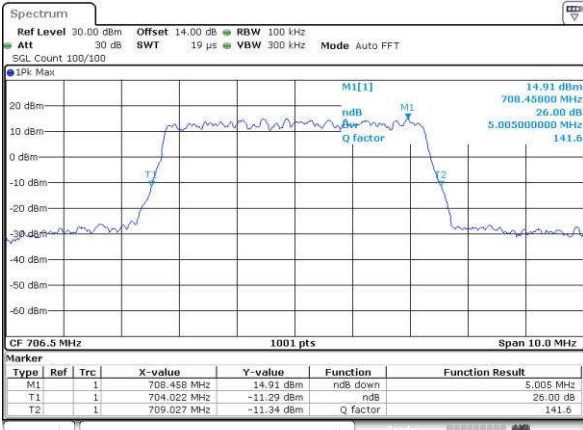

Date: 14 JUN 2017 13:58:30

Highest Channel / 5MHz / 16QAM

Date: 14 JUN 2017 13:58:41

LTE Band 12

Lowest Channel / 10MHz / QPSK

Date: 14 JUN 2017 14:08:13

Lowest Channel / 10MHz / 16QAM

Date: 14 JUN 2017 14:08:23

Middle Channel / 10MHz / QPSK

Date: 14 JUN 2017 14:15:28

Middle Channel / 10MHz / 16QAM

Date: 14 JUN 2017 14:15:39

Highest Channel / 10MHz / QPSK

Date: 14 JUN 2017 14:18:05

Highest Channel / 10MHz / 16QAM

Date: 14 JUN 2017 14:18:15

LTE Band 17

Lowest Channel / 5MHz / QPSK

Date: 14 JUN 2017 15:12:14

Lowest Channel / 5MHz / 16QAM

Date: 14 JUN 2017 15:12:45

Middle Channel / 5MHz / QPSK

Date: 14 JUN 2017 15:19:50

Middle Channel / 5MHz / 16QAM