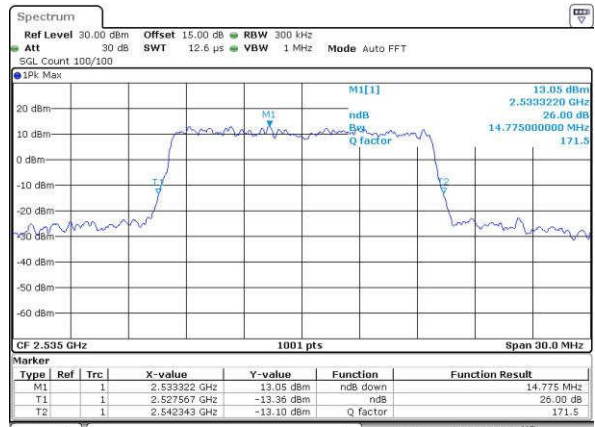

Date: 14 JUN 2017 18:25:34

LTE Band 7

Lowest Channel / 15MHz / QPSK

Date: 14 JUN 2017 18:32:37

Lowest Channel / 15MHz / 16QAM

Date: 14 JUN 2017 18:32:48

Middle Channel / 15MHz / QPSK

Date: 14 JUN 2017 18:39:48

Middle Channel / 15MHz / 16QAM

Date: 14 JUN 2017 18:40:00

Highest Channel / 15MHz / QPSK

Date: 14 JUN 2017 18:42:23

Highest Channel / 15MHz / 16QAM

Date: 14 JUN 2017 18:42:31

LTE Band 7

Lowest Channel / 20MHz / QPSK