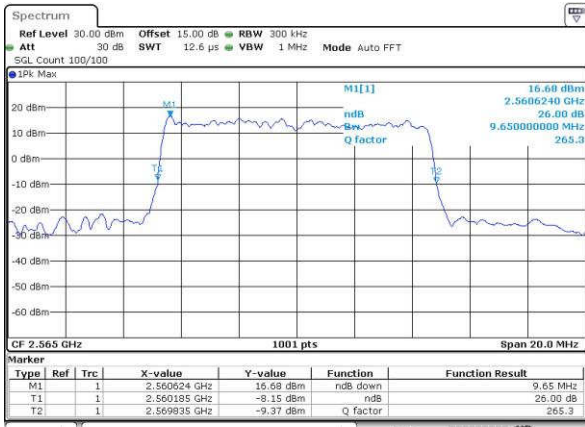

Highest Channel / 5MHz / QPSK

Date: 14_JUN_2017 18:08:12

Highest Channel / 5MHz / 16QAM

Date: 14_JUN_2017 18:08:23

LTE Band 7

Lowest Channel / 10MHz / QPSK

Date: 14 JUN 2017 18:15:26

Lowest Channel / 10MHz / 16QAM

Date: 14 JUN 2017 18:15:37

Middle Channel / 10MHz / QPSK

Date: 14 JUN 2017 18:22:49

Middle Channel / 10MHz / 16QAM

Date: 14 JUN 2017 18:23:01

Highest Channel / 10MHz / QPSK

Date: 14 JUN 2017 18:25:23

Highest Channel / 10MHz / 16QAM

Date: 14 JUN 2017 18:25:34

LTE Band 7

Lowest Channel / 15MHz / QPSK

Date: 14 JUN 2017 18:32:37

Lowest Channel / 15MHz / 16QAM

Date: 14 JUN 2017 18:32:48

Middle Channel / 15MHz / QPSK

Date: 14 JUN 2017 18:39:48