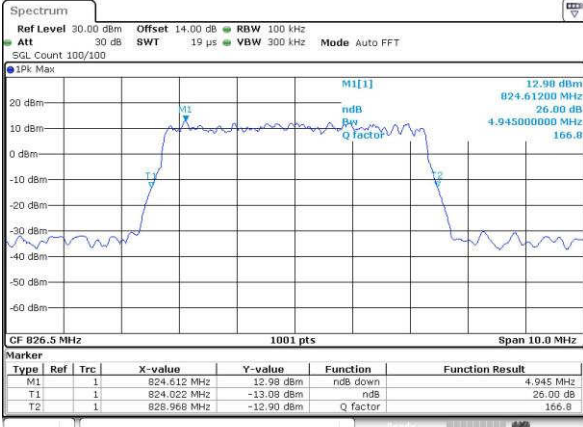

Date: 15 JUN 2017 18:28:30

Highest Channel / 3MHz / QPSK

Date: 15 JUN 2017 18:30:55

Highest Channel / 3MHz / 16QAM

Date: 15 JUN 2017 18:31:06

LTE Band 5

Lowest Channel / 5MHz / QPSK

Date: 15 JUN 2017 18:40:08