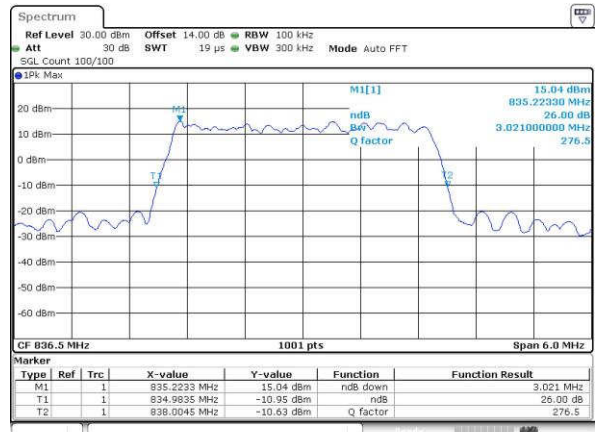

LTE Band 5

Lowest Channel / 3MHz / QPSK

Date: 15 JUN 2017 18:19:05

Lowest Channel / 3MHz / 16QAM

Date: 15 JUN 2017 18:19:15

Middle Channel / 3MHz / QPSK

Date: 15 JUN 2017 18:28:20

Middle Channel / 3MHz / 16QAM

Date: 15 JUN 2017 18:28:30

Highest Channel / 3MHz / QPSK

Date: 15 JUN 2017 18:30:55

Highest Channel / 3MHz / 16QAM

Date: 15 JUN 2017 18:31:06

LTE Band 5

Lowest Channel / 5MHz / QPSK

Date: 15 JUN 2017 18:40:08