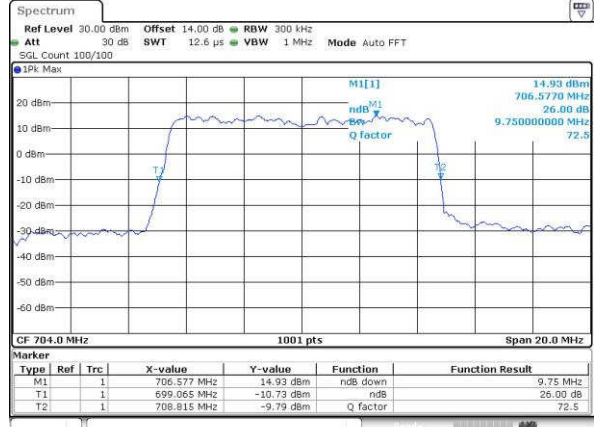

Date: 14 JUN 2017 13:58:30

Highest Channel / 5MHz / 16QAM

Date: 14 JUN 2017 13:58:41

LTE Band 12

Lowest Channel / 10MHz / QPSK

Date: 14 JUN 2017 14:08:13

Lowest Channel / 10MHz / 16QAM

Date: 14 JUN 2017 14:08:23