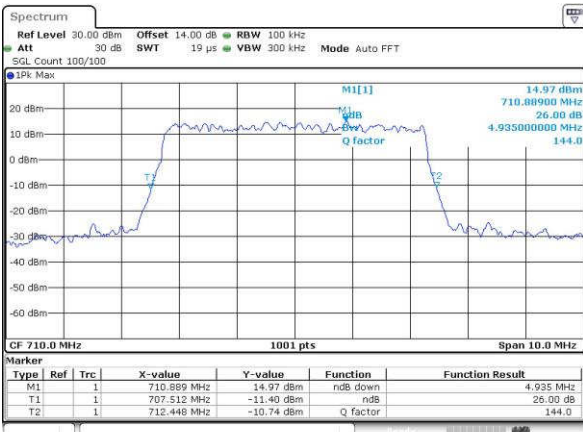

LTE Band 17

Lowest Channel / 5MHz / QPSK

Date: 14 JUN 2017 15:12:14

Lowest Channel / 5MHz / 16QAM

Date: 14 JUN 2017 15:12:45

Middle Channel / 5MHz / QPSK

Date: 14 JUN 2017 15:19:50

Middle Channel / 5MHz / 16QAM

Date: 14 JUN 2017 15:20:01

Highest Channel / 5MHz / QPSK

Date: 14 JUN 2017 15:22:26

Highest Channel / 5MHz / 16QAM

Date: 14 JUN 2017 15:22:37

LTE Band 17

Lowest Channel / 10MHz / QPSK

Date: 14 JUN 2017 15:30:38