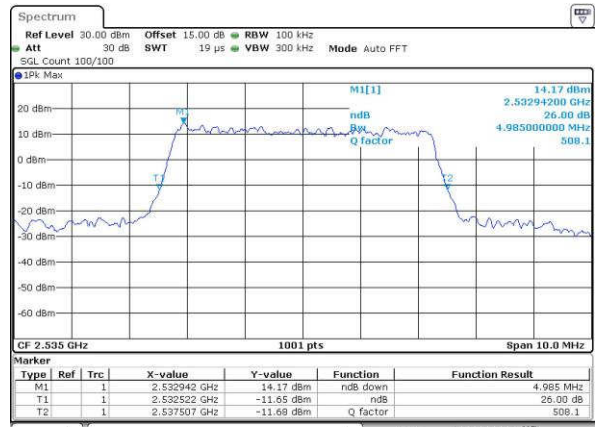

Date: 15 JUN 2017 19:10:25

Middle Channel / 10MHz / 16QAM

Date: 15 JUN 2017 19:10:36

Highest Channel / 10MHz / QPSK

Date: 15 JUN 2017 19:13:01

Highest Channel / 10MHz / 16QAM

Date: 15 JUN 2017 19:13:12

LTE Band 7

Lowest Channel / 5MHz / QPSK

Date: 14_JUN_2017 17:58:27

Lowest Channel / 5MHz / 16QAM

Date: 14_JUN_2017 17:58:37

Middle Channel / 5MHz / QPSK

Date: 14_JUN_2017 18:05:41

Middle Channel / 5MHz / 16QAM

Date: 14_JUN_2017 18:05:51

Highest Channel / 5MHz / QPSK

Date: 14_JUN_2017 18:08:12

Highest Channel / 5MHz / 16QAM

Date: 14_JUN_2017 18:08:23

LTE Band 7

Lowest Channel / 10MHz / QPSK

Date: 14 JUN 2017 18:15:26

Lowest Channel / 10MHz / 16QAM