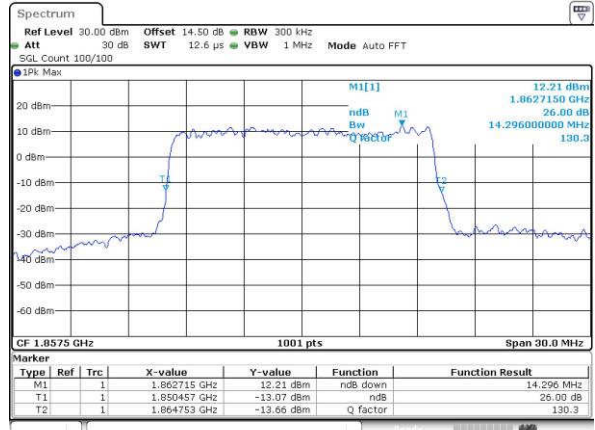

Lowest Channel / 15MHz / 16QAM

Date: 15 JUN 2017 20:25:33