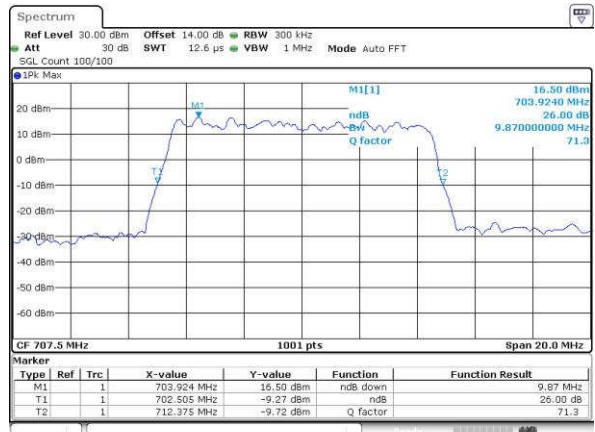

Middle Channel / 10MHz / 16QAM

Date: 14 JUN 2017 14:15:39