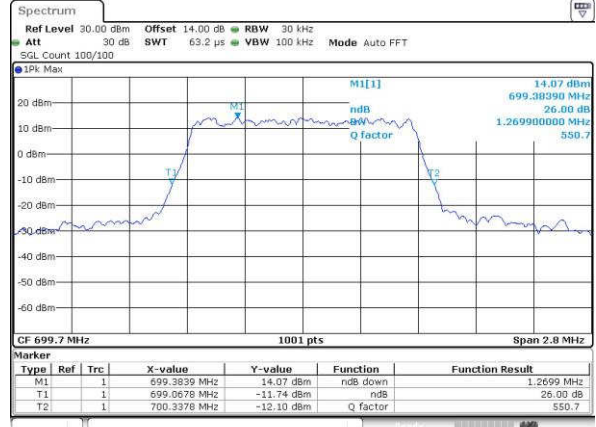

Date: 14 JUN 2017 18:49:34

Lowest Channel / 20MHz / 16QAM

Date: 14 JUN 2017 18:49:45

Middle Channel / 20MHz / QPSK

Date: 14 JUN 2017 18:57:06

Middle Channel / 20MHz / 16QAM

Date: 14 JUN 2017 18:57:16

Highest Channel / 20MHz / QPSK

Date: 14 JUN 2017 18:59:37

Highest Channel / 20MHz / 16QAM

Date: 14 JUN 2017 18:59:48

LTE Band 12

Lowest Channel / 1.4MHz / QPSK

Date: 14 JUN 2017 13:13:20

Lowest Channel / 1.4MHz / 16QAM

Date: 14 JUN 2017 13:13:09

Middle Channel / 1.4MHz / QPSK

Date: 14 JUN 2017 13:20:26

Middle Channel / 1.4MHz / 16QAM

Date: 14 JUN 2017 13:20:136

Highest Channel / 1.4MHz / QPSK

Date: 14 JUN 2017 13:23:03

Highest Channel / 1.4MHz / 16QAM