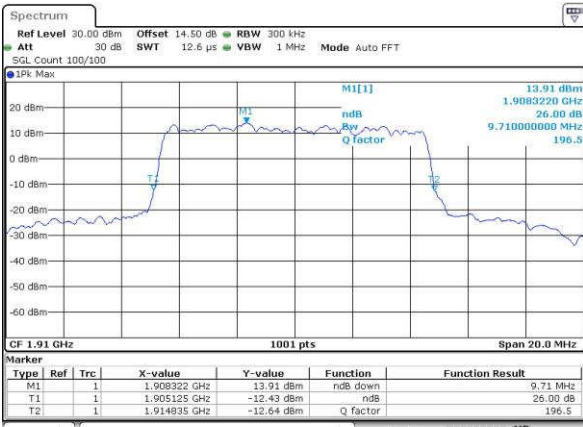

Date: 15 JUN 2017 20:05:54

LTE Band 25

Lowest Channel / 10MHz / QPSK

Date: 15 JUN 2017 20:12:57

Lowest Channel / 10MHz / 16QAM

Date: 15 JUN 2017 20:13:08

Middle Channel / 10MHz / QPSK

Date: 15 JUN 2017 20:15:03

Middle Channel / 10MHz / 16QAM

Date: 15 JUN 2017 20:15:43

Highest Channel / 10MHz / QPSK

Date: 15 JUN 2017 20:18:07

Highest Channel / 10MHz / 16QAM

Date: 15 JUN 2017 20:18:18

LTE Band 25

Lowest Channel / 15MHz / QPSK