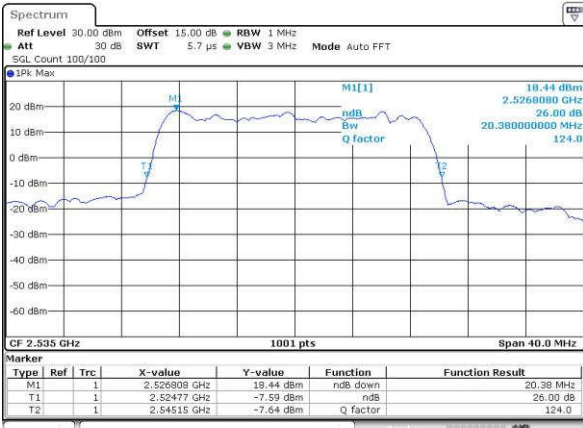

Date: 14 JUN 2017 18:25:34

LTE Band 7

Lowest Channel / 15MHz / QPSK

Date: 14 JUN 2017 18:32:37

Lowest Channel / 15MHz / 16QAM

Date: 14 JUN 2017 18:32:48

Middle Channel / 15MHz / QPSK

Date: 14 JUN 2017 18:39:48

Middle Channel / 15MHz / 16QAM

Date: 14 JUN 2017 18:40:00

Highest Channel / 15MHz / QPSK

Date: 14 JUN 2017 18:42:23

Highest Channel / 15MHz / 16QAM

Date: 14 JUN 2017 18:42:31

LTE Band 7

Lowest Channel / 20MHz / QPSK

Date: 14 JUN 2017 18:49:34

Lowest Channel / 20MHz / 16QAM

Date: 14 JUN 2017 18:49:45

Middle Channel / 20MHz / QPSK

Date: 14 JUN 2017 18:57:06

Middle Channel / 20MHz / 16QAM

Date: 14 JUN 2017 18:57:16

Highest Channel / 20MHz / QPSK