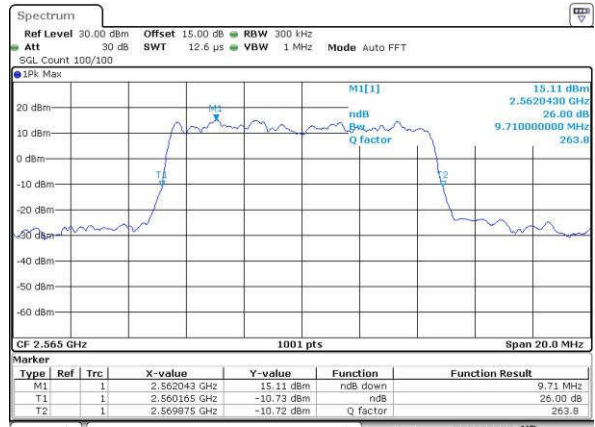

Highest Channel / 5MHz / QPSK

Date: 14_JUN_2017 18:08:12

Highest Channel / 5MHz / 16QAM

Date: 14_JUN_2017 18:08:23

LTE Band 7

Lowest Channel / 10MHz / QPSK

Date: 14 JUN 2017 18:15:26

Lowest Channel / 10MHz / 16QAM

Date: 14 JUN 2017 18:15:37

Middle Channel / 10MHz / QPSK

Date: 14 JUN 2017 18:22:49

Middle Channel / 10MHz / 16QAM

Date: 14 JUN 2017 18:23:01

Highest Channel / 10MHz / QPSK

Date: 14 JUN 2017 18:25:23

Highest Channel / 10MHz / 16QAM

Date: 14 JUN 2017 18:25:34

LTE Band 7

Lowest Channel / 15MHz / QPSK

Date: 14 JUN 2017 18:32:37

Lowest Channel / 15MHz / 16QAM

Date: 14 JUN 2017 18:32:48

Middle Channel / 15MHz / QPSK

Date: 14 JUN 2017 18:39:48