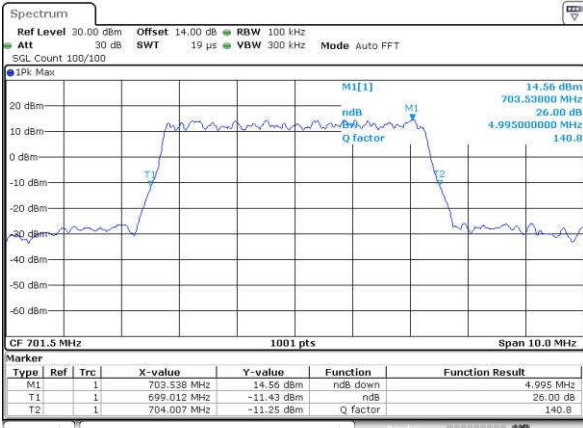

Middle Channel / 3MHz / 16QAM

Date: 14 JUN 2017 13:38:38

Highest Channel / 3MHz / QPSK

Date: 14 JUN 2017 13:41:03

Highest Channel / 3MHz / 16QAM

Date: 14 JUN 2017 13:41:14

LTE Band 12

Lowest Channel / 5MHz / QPSK

Date: 14 JUN 2017 13:48:30

Lowest Channel / 5MHz / 16QAM

Date: 14 JUN 2017 13:48:49

Middle Channel / 5MHz / QPSK

Date: 14 JUN 2017 13:55:04

Middle Channel / 5MHz / 16QAM

Date: 14 JUN 2017 13:56:05

Highest Channel / 5MHz / QPSK