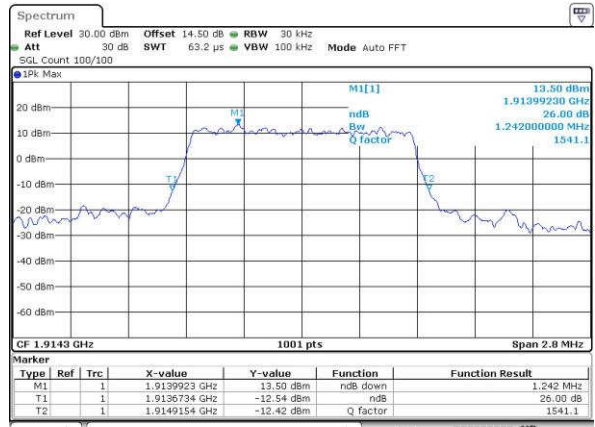

Highest Channel / 10MHz / 16QAM

Date: 14 JUN 2017 15:40:41

LTE Band 25

Lowest Channel / 1.4MHz / QPSK

Date: 15 JUN 2017 19:35:42

Lowest Channel / 1.4MHz / 16QAM

Date: 15 JUN 2017 19:35:53

Middle Channel / 1.4MHz / QPSK

Date: 15 JUN 2017 19:38:18

Middle Channel / 1.4MHz / 16QAM

Date: 15 JUN 2017 19:38:28

Highest Channel / 1.4MHz / QPSK

Date: 15 JUN 2017 19:40:53

Highest Channel / 1.4MHz / 16QAM

Date: 15 JUN 2017 19:41:04

LTE Band 25