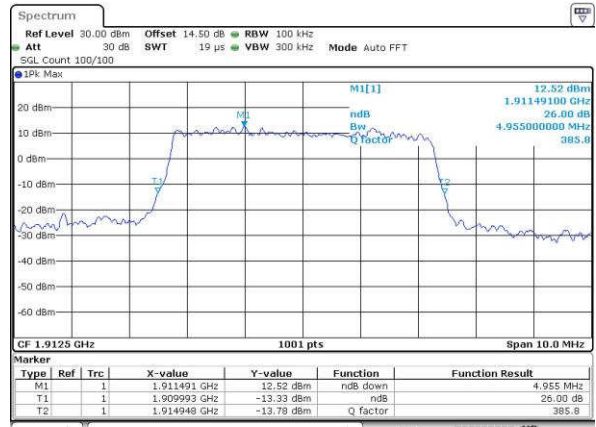

Highest Channel / 3MHz / QPSK

Date: 15 JUN 2017 19:53:18

Highest Channel / 3MHz / 16QAM

Date: 15 JUN 2017 19:53:28

LTE Band 25

Lowest Channel / 5MHz / QPSK

Date: 15 JUN 2017 20:00:33

Lowest Channel / 5MHz / 16QAM

Date: 15 JUN 2017 20:00:44

Middle Channel / 5MHz / QPSK

Date: 15 JUN 2017 20:03:08

Middle Channel / 5MHz / 16QAM

Date: 15 JUN 2017 20:03:19

Highest Channel / 5MHz / QPSK

Date: 15 JUN 2017 20:05:43

Highest Channel / 5MHz / 16QAM

Date: 15 JUN 2017 20:05:54

LTE Band 25

Lowest Channel / 10MHz / QPSK

Date: 15 JUN 2017 20:12:57

Lowest Channel / 10MHz / 16QAM

Date: 15 JUN 2017 20:13:08

Middle Channel / 10MHz / QPSK

Date: 15 JUN 2017 20:15:03