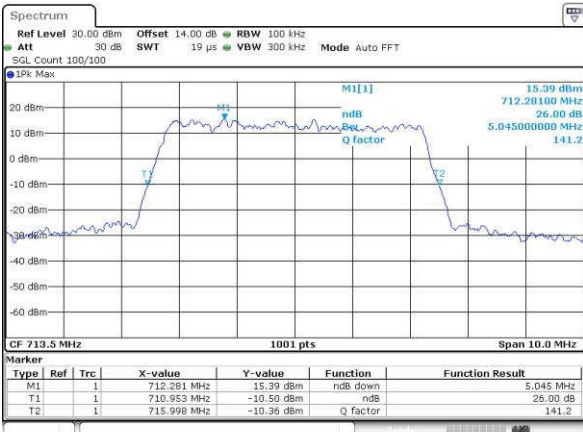

LTE Band 17

Lowest Channel / 5MHz / QPSK

Date: 14 JUN 2017 15:12:14

Lowest Channel / 5MHz / 16QAM

Date: 14 JUN 2017 15:12:45

Middle Channel / 5MHz / QPSK

Date: 14 JUN 2017 15:19:50

Middle Channel / 5MHz / 16QAM

Date: 14 JUN 2017 15:20:01

Highest Channel / 5MHz / QPSK

Date: 14 JUN 2017 15:22:26

Highest Channel / 5MHz / 16QAM

Date: 14 JUN 2017 15:22:37

LTE Band 17

Lowest Channel / 10MHz / QPSK

Date: 14 JUN 2017 15:30:38