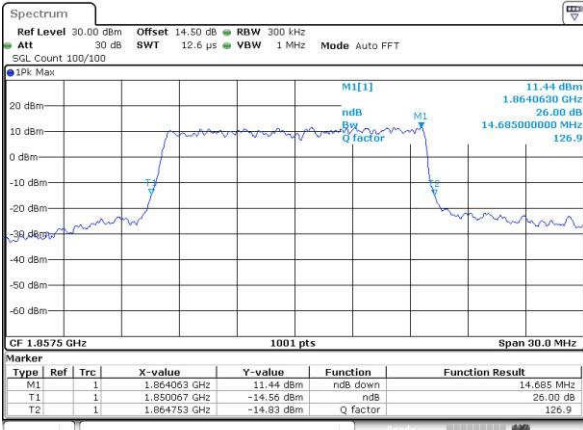

Date: 15 JUN 2017 20:05:54

LTE Band 25

Lowest Channel / 10MHz / QPSK

Date: 15 JUN 2017 20:12:57

Lowest Channel / 10MHz / 16QAM

Date: 15 JUN 2017 20:13:08

Middle Channel / 10MHz / QPSK

Date: 15 JUN 2017 20:15:03

Middle Channel / 10MHz / 16QAM

Date: 15 JUN 2017 20:15:43

Highest Channel / 10MHz / QPSK

Date: 15 JUN 2017 20:18:07

Highest Channel / 10MHz / 16QAM

Date: 15 JUN 2017 20:18:18

LTE Band 25

Lowest Channel / 15MHz / QPSK

Date: 15 JUN 2017 20:25:22

Lowest Channel / 15MHz / 16QAM

Date: 15 JUN 2017 20:25:33

Middle Channel / 15MHz / QPSK

Date: 15 JUN 2017 20:27:08

Middle Channel / 15MHz / 16QAM

Date: 15 JUN 2017 20:28:08

Highest Channel / 15MHz / QPSK