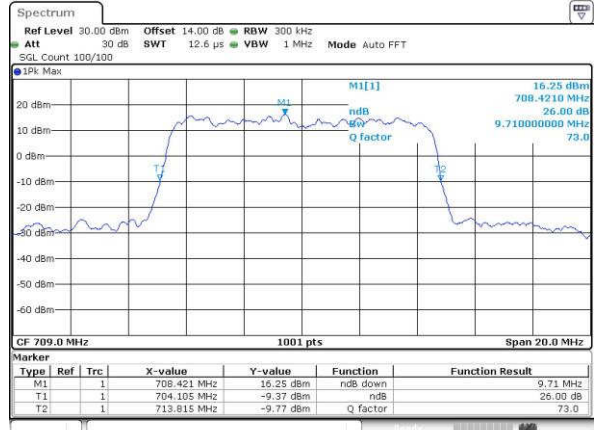

Lowest Channel / 10MHz / 16QAM

Date: 14 JUN 2017 15:30:49