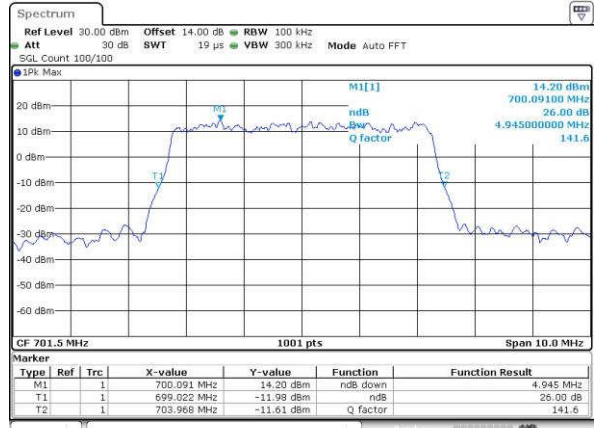

Lowest Channel / 5MHz / 16QAM

Date: 14 JUN 2017 13:48:49