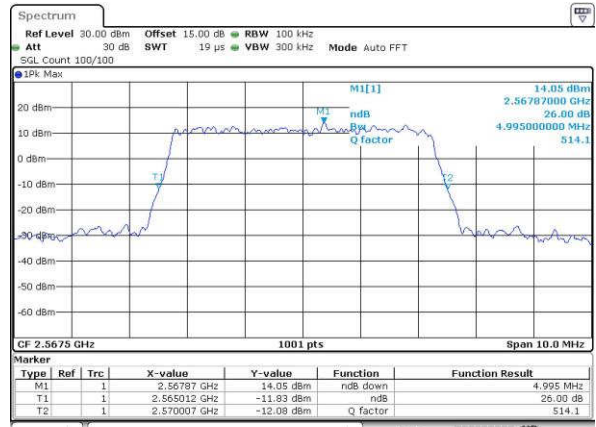

Lowest Channel / 5MHz / QPSK

Date: 14_JUN_2017 17:58:27

Lowest Channel / 5MHz / 16QAM

Date: 14_JUN_2017 17:58:37

Middle Channel / 5MHz / QPSK

Date: 14_JUN_2017 18:05:41

Middle Channel / 5MHz / 16QAM

Date: 14_JUN_2017 18:05:51

Highest Channel / 5MHz / QPSK

Date: 14_JUN_2017 18:08:12

Highest Channel / 5MHz / 16QAM

Date: 14_JUN_2017 18:08:23

LTE Band 7

Lowest Channel / 10MHz / QPSK

Date: 14 JUN 2017 18:15:26

Lowest Channel / 10MHz / 16QAM