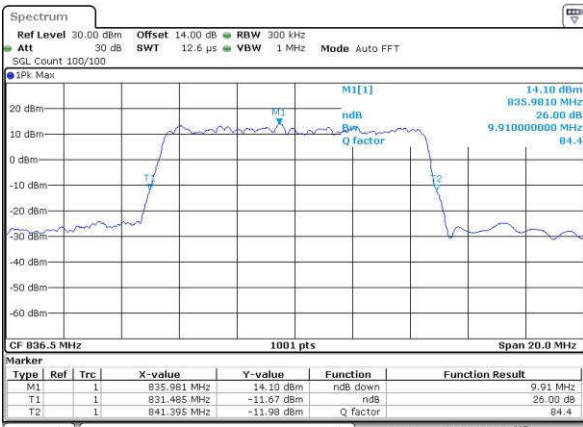

Highest Channel / 5MHz / 16QAM

Date: 15 JUN 2017 18:52:09

LTE Band 5

Lowest Channel / 10MHz / QPSK

Date: 15 JUN 2017 19:10:12

Lowest Channel / 10MHz / 16QAM

Date: 15 JUN 2017 19:10:22

Middle Channel / 10MHz / QPSK

Date: 15 JUN 2017 19:10:25

Middle Channel / 10MHz / 16QAM

Date: 15 JUN 2017 19:10:36

Highest Channel / 10MHz / QPSK

Date: 15 JUN 2017 19:13:01

Highest Channel / 10MHz / 16QAM

Date: 15 JUN 2017 19:13:12

LTE Band 7