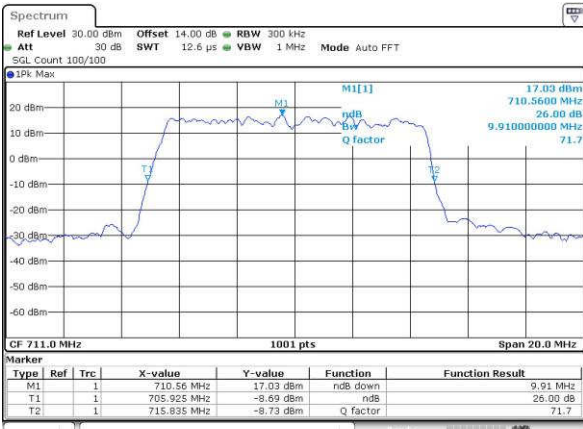

Date: 14 JUN 2017 13:58:30

Highest Channel / 5MHz / 16QAM

Date: 14 JUN 2017 13:58:41

LTE Band 12

Lowest Channel / 10MHz / QPSK

Date: 14 JUN 2017 14:08:13

Lowest Channel / 10MHz / 16QAM

Date: 14 JUN 2017 14:08:23

Middle Channel / 10MHz / QPSK

Date: 14 JUN 2017 14:15:28

Middle Channel / 10MHz / 16QAM

Date: 14 JUN 2017 14:15:39

Highest Channel / 10MHz / QPSK

Date: 14 JUN 2017 14:18:05

Highest Channel / 10MHz / 16QAM

Date: 14 JUN 2017 14:18:15

LTE Band 17

Lowest Channel / 5MHz / QPSK

Date: 14 JUN 2017 15:12:14

Lowest Channel / 5MHz / 16QAM

Date: 14 JUN 2017 15:12:45

Middle Channel / 5MHz / QPSK

Date: 14 JUN 2017 15:19:50

Middle Channel / 5MHz / 16QAM