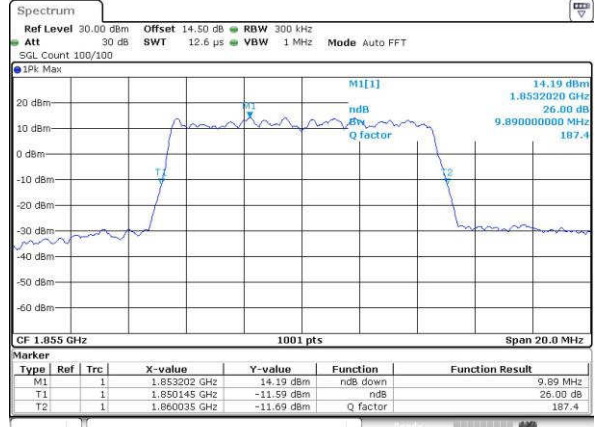

Date: 15 JUN 2017 20:05:54

LTE Band 25

Lowest Channel / 10MHz / QPSK

Date: 15 JUN 2017 20:12:57

Lowest Channel / 10MHz / 16QAM

Date: 15 JUN 2017 20:13:08

Middle Channel / 10MHz / QPSK

Date: 15 JUN 2017 20:15:03

Middle Channel / 10MHz / 16QAM

Date: 15 JUN 2017 20:15:43

Highest Channel / 10MHz / QPSK

Date: 15 JUN 2017 20:18:07

Highest Channel / 10MHz / 16QAM

Date: 15 JUN 2017 20:18:18

LTE Band 25

Lowest Channel / 15MHz / QPSK