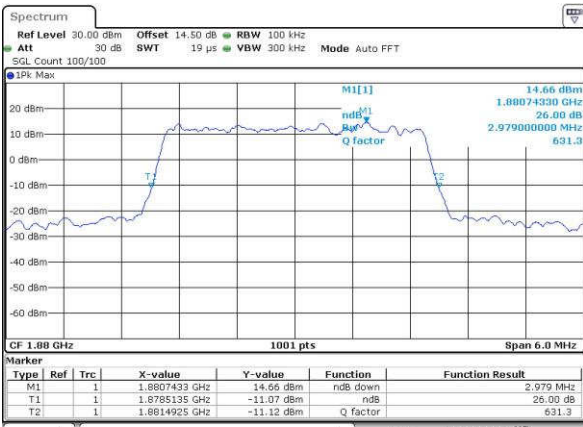

Date: 15 JUN 2017 19:38:18

Middle Channel / 1.4MHz / 16QAM

Date: 15 JUN 2017 19:38:28

Highest Channel / 1.4MHz / QPSK

Date: 15 JUN 2017 19:40:53

Highest Channel / 1.4MHz / 16QAM

Date: 15 JUN 2017 19:41:04

LTE Band 25

Lowest Channel / 3MHz / QPSK

Date: 15 JUN 2017 19:48:08

Lowest Channel / 3MHz / 16QAM

Date: 15 JUN 2017 19:48:18

Middle Channel / 3MHz / QPSK

Date: 15 JUN 2017 19:58:43

Middle Channel / 3MHz / 16QAM

Date: 15 JUN 2017 19:58:54

Highest Channel / 3MHz / QPSK

Date: 15 JUN 2017 19:53:18

Highest Channel / 3MHz / 16QAM

Date: 15 JUN 2017 19:53:28

LTE Band 25

Lowest Channel / 5MHz / QPSK

Date: 15 JUN 2017 20:00:33

Lowest Channel / 5MHz / 16QAM