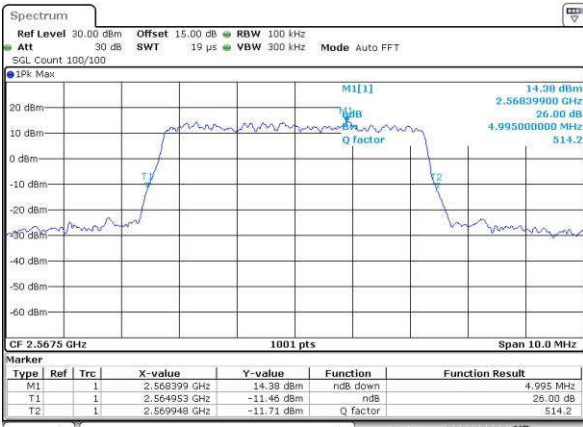

Lowest Channel / 5MHz / QPSK

Date: 14_JUN_2017 17:58:27

Lowest Channel / 5MHz / 16QAM

Date: 14_JUN_2017 17:58:37

Middle Channel / 5MHz / QPSK

Date: 14_JUN_2017 18:05:41

Middle Channel / 5MHz / 16QAM

Date: 14_JUN_2017 18:05:51

Highest Channel / 5MHz / QPSK

Date: 14_JUN_2017 18:08:12

Highest Channel / 5MHz / 16QAM

Date: 14_JUN_2017 18:08:23

LTE Band 7

Lowest Channel / 10MHz / QPSK

Date: 14 JUN 2017 18:15:26

Lowest Channel / 10MHz / 16QAM