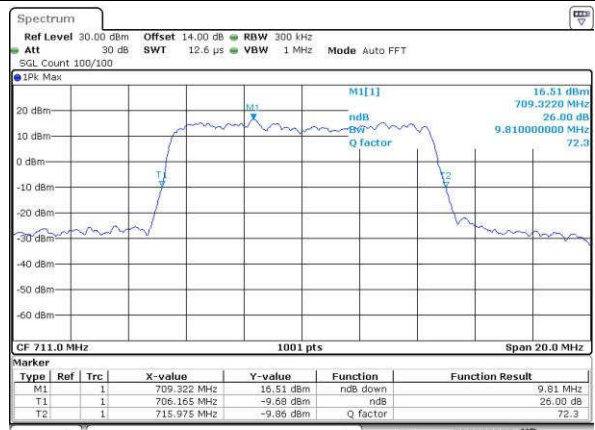

Date: 14 JUN 2017 15:20:01

Highest Channel / 5MHz / QPSK

Date: 14 JUN 2017 15:22:26

Highest Channel / 5MHz / 16QAM

Date: 14 JUN 2017 15:22:37

LTE Band 17

Lowest Channel / 10MHz / QPSK

Date: 14 JUN 2017 15:30:38

Lowest Channel / 10MHz / 16QAM

Date: 14 JUN 2017 15:30:49

Middle Channel / 10MHz / QPSK

Date: 14 JUN 2017 15:37:54

Middle Channel / 10MHz / 16QAM

Date: 14 JUN 2017 15:38:05

Highest Channel / 10MHz / QPSK

Date: 14 JUN 2017 15:40:30

Highest Channel / 10MHz / 16QAM

Date: 14 JUN 2017 15:40:41

LTE Band 25

Lowest Channel / 1.4MHz / QPSK

Date: 15 JUN 2017 19:35:42

Lowest Channel / 1.4MHz / 16QAM

Date: 15 JUN 2017 19:35:53

Middle Channel / 1.4MHz / QPSK