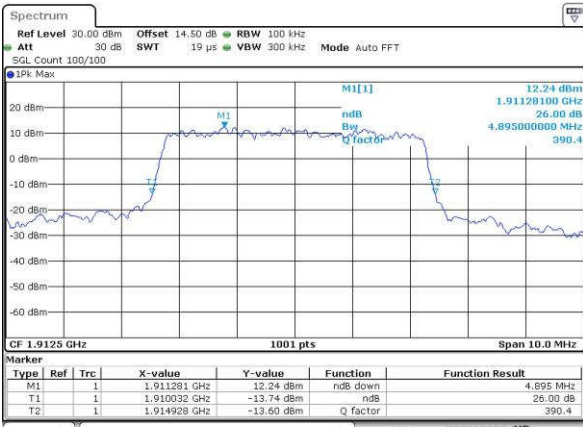

Highest Channel / 3MHz / QPSK

Date: 15 JUN 2017 19:53:18

Highest Channel / 3MHz / 16QAM

Date: 15 JUN 2017 19:53:28

LTE Band 25

Lowest Channel / 5MHz / QPSK

Date: 15 JUN 2017 20:00:33

Lowest Channel / 5MHz / 16QAM

Date: 15 JUN 2017 20:00:44

Middle Channel / 5MHz / QPSK

Date: 15 JUN 2017 20:03:08

Middle Channel / 5MHz / 16QAM

Date: 15 JUN 2017 20:03:19

Highest Channel / 5MHz / QPSK

Date: 15 JUN 2017 20:05:43

Highest Channel / 5MHz / 16QAM

Date: 15 JUN 2017 20:05:54

LTE Band 25

Lowest Channel / 10MHz / QPSK

Date: 15 JUN 2017 20:12:57

Lowest Channel / 10MHz / 16QAM

Date: 15 JUN 2017 20:13:08

Middle Channel / 10MHz / QPSK

Date: 15 JUN 2017 20:15:03