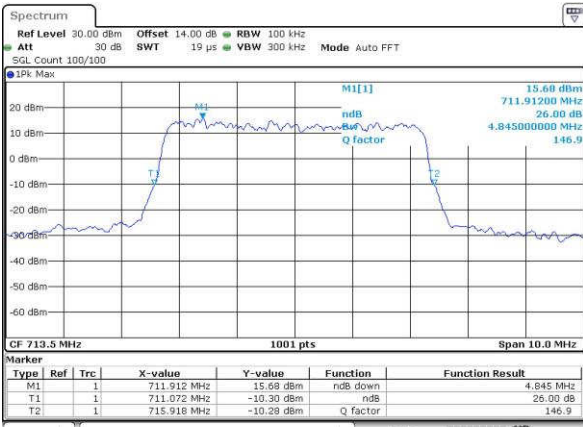

Middle Channel / 3MHz / 16QAM

Date: 14 JUN 2017 13:38:38

Highest Channel / 3MHz / QPSK

Date: 14 JUN 2017 13:41:03

Highest Channel / 3MHz / 16QAM

Date: 14 JUN 2017 13:41:14

LTE Band 12

Lowest Channel / 5MHz / QPSK

Date: 14 JUN 2017 13:48:30

Lowest Channel / 5MHz / 16QAM

Date: 14 JUN 2017 13:48:49

Middle Channel / 5MHz / QPSK

Date: 14 JUN 2017 13:55:04

Middle Channel / 5MHz / 16QAM

Date: 14 JUN 2017 13:56:05

Highest Channel / 5MHz / QPSK

Date: 14 JUN 2017 13:58:30

Highest Channel / 5MHz / 16QAM

Date: 14 JUN 2017 13:58:41

LTE Band 12

Lowest Channel / 10MHz / QPSK

Date: 14 JUN 2017 14:08:13

Lowest Channel / 10MHz / 16QAM

Date: 14 JUN 2017 14:08:23