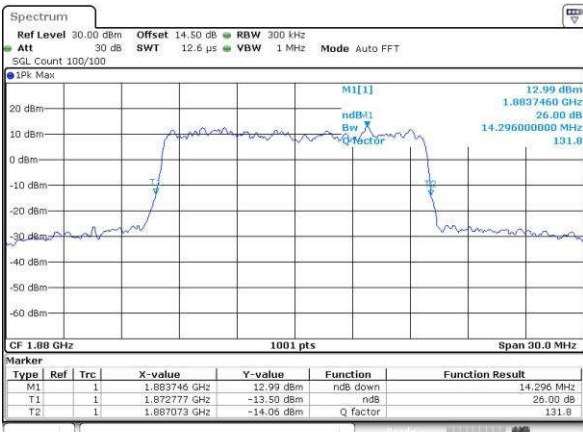

Date: 15 JUN 2017 20:05:54

LTE Band 25

Lowest Channel / 10MHz / QPSK

Date: 15 JUN 2017 20:12:57

Lowest Channel / 10MHz / 16QAM

Date: 15 JUN 2017 20:13:08

Middle Channel / 10MHz / QPSK

Date: 15 JUN 2017 20:15:03

Middle Channel / 10MHz / 16QAM

Date: 15 JUN 2017 20:15:43

Highest Channel / 10MHz / QPSK

Date: 15 JUN 2017 20:18:07

Highest Channel / 10MHz / 16QAM

Date: 15 JUN 2017 20:18:18

LTE Band 25

Lowest Channel / 15MHz / QPSK

Date: 15 JUN 2017 20:25:22

Lowest Channel / 15MHz / 16QAM

Date: 15 JUN 2017 20:25:33

Middle Channel / 15MHz / QPSK

Date: 15 JUN 2017 20:27:08

Middle Channel / 15MHz / 16QAM

Date: 15 JUN 2017 20:28:08

Highest Channel / 15MHz / QPSK

Date: 15 JUN 2017 20:30:33

Highest Channel / 15MHz / 16QAM

Date: 15 JUN 2017 20:30:44

LTE Band 25

Lowest Channel / 20MHz / QPSK

Date: 15 JUN 2017 20:37:47

Lowest Channel / 20MHz / 16QAM

Date: 15 JUN 2017 20:37:58