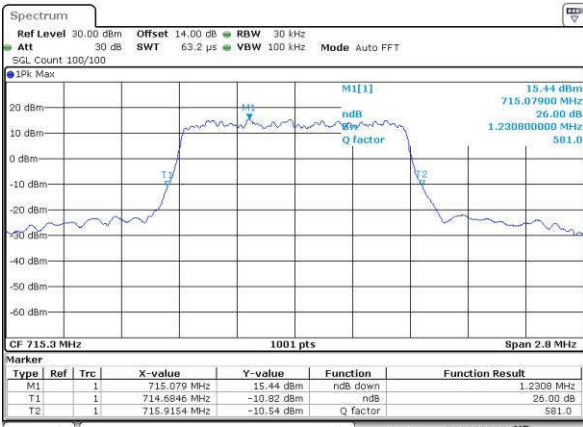

Date: 14 JUN 2017 18:59:37

Highest Channel / 20MHz / 16QAM

Date: 14 JUN 2017 18:59:48

LTE Band 12

Lowest Channel / 1.4MHz / QPSK

Date: 14 JUN 2017 13:13:20

Lowest Channel / 1.4MHz / 16QAM

Date: 14 JUN 2017 13:13:09

Middle Channel / 1.4MHz / QPSK

Date: 14 JUN 2017 13:20:26

Middle Channel / 1.4MHz / 16QAM

Date: 14 JUN 2017 13:20:136

Highest Channel / 1.4MHz / QPSK

Date: 14 JUN 2017 13:23:03

Highest Channel / 1.4MHz / 16QAM

Date: 14 JUN 2017 13:23:13

LTE Band 12

Lowest Channel / 3MHz / QPSK

Date: 14 JUN 2017 13:31:11

Lowest Channel / 3MHz / 16QAM

Date: 14 JUN 2017 13:31:22

Middle Channel / 3MHz / QPSK

Date: 14 JUN 2017 13:38:28