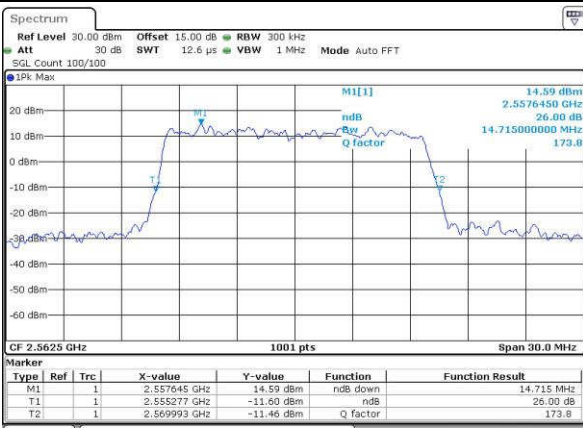

Date: 14 JUN 2017 18:25:34

LTE Band 7

Lowest Channel / 15MHz / QPSK

Date: 14 JUN 2017 18:32:37

Lowest Channel / 15MHz / 16QAM

Date: 14 JUN 2017 18:32:48

Middle Channel / 15MHz / QPSK

Date: 14 JUN 2017 18:39:48

Middle Channel / 15MHz / 16QAM

Date: 14 JUN 2017 18:40:00

Highest Channel / 15MHz / QPSK

Date: 14 JUN 2017 18:42:23

Highest Channel / 15MHz / 16QAM

Date: 14 JUN 2017 18:42:31

LTE Band 7

Lowest Channel / 20MHz / QPSK