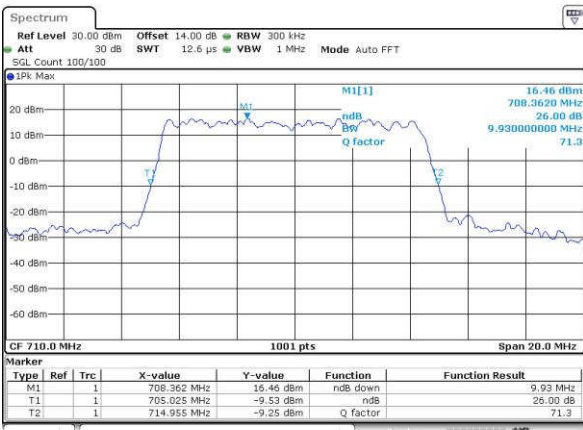

Middle Channel / 10MHz / QPSK

Date: 14 JUN 2017 15:37:54