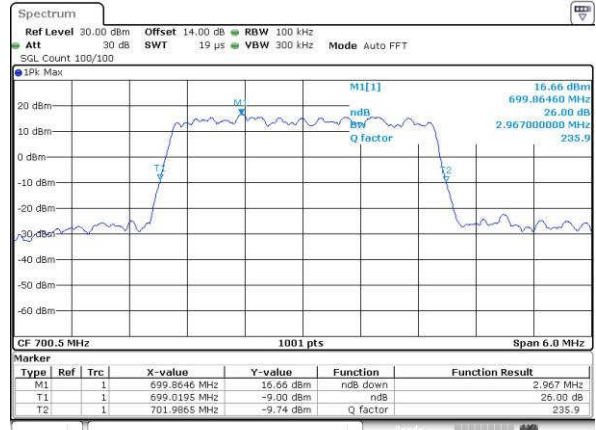

Date: 14 JUN 2017 13:23:13

LTE Band 12

Lowest Channel / 3MHz / QPSK

Date: 14 JUN 2017 13:31:11

Lowest Channel / 3MHz / 16QAM

Date: 14 JUN 2017 13:31:22

Middle Channel / 3MHz / QPSK

Date: 14 JUN 2017 13:38:28

Middle Channel / 3MHz / 16QAM

Date: 14 JUN 2017 13:38:38

Highest Channel / 3MHz / QPSK

Date: 14 JUN 2017 13:41:03

Highest Channel / 3MHz / 16QAM

Date: 14 JUN 2017 13:41:14

LTE Band 12

Lowest Channel / 5MHz / QPSK