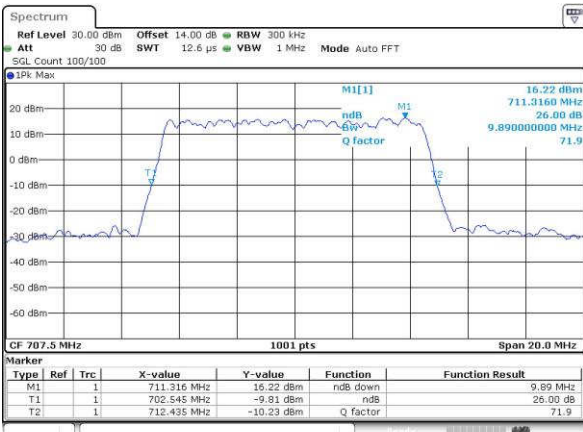

Date: 14 JUN 2017 13:58:30

Highest Channel / 5MHz / 16QAM

Date: 14 JUN 2017 13:58:41

LTE Band 12

Lowest Channel / 10MHz / QPSK

Date: 14 JUN 2017 14:08:13

Lowest Channel / 10MHz / 16QAM

Date: 14 JUN 2017 14:08:23

Middle Channel / 10MHz / QPSK

Date: 14 JUN 2017 14:15:28

Middle Channel / 10MHz / 16QAM

Date: 14 JUN 2017 14:15:39

Highest Channel / 10MHz / QPSK

Date: 14 JUN 2017 14:18:05

Highest Channel / 10MHz / 16QAM

Date: 14 JUN 2017 14:18:15