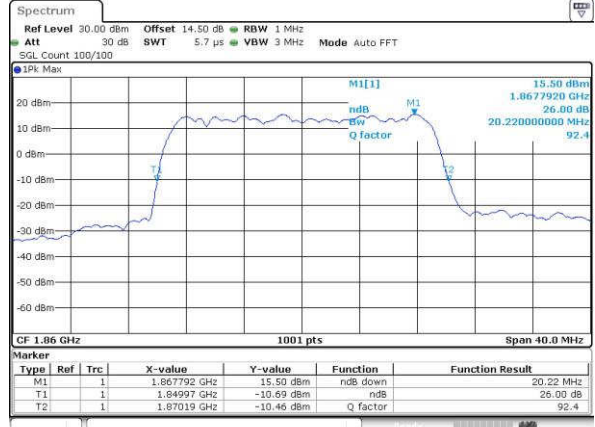

Date: 15 JUN 2017 20:25:22

Lowest Channel / 15MHz / 16QAM

Date: 15 JUN 2017 20:25:33

Middle Channel / 15MHz / QPSK

Date: 15 JUN 2017 20:27:08

Middle Channel / 15MHz / 16QAM

Date: 15 JUN 2017 20:28:08

Highest Channel / 15MHz / QPSK

Date: 15 JUN 2017 20:30:33

Highest Channel / 15MHz / 16QAM

Date: 15 JUN 2017 20:30:44

LTE Band 25

Lowest Channel / 20MHz / QPSK

Date: 15 JUN 2017 20:37:47

Lowest Channel / 20MHz / 16QAM

Date: 15 JUN 2017 20:37:58

Middle Channel / 20MHz / QPSK

Date: 15 JUN 2017 20:40:22

Middle Channel / 20MHz / 16QAM

Date: 15 JUN 2017 20:40:33

Highest Channel / 20MHz / QPSK

Date: 15 JUN 2017 20:42:58

Highest Channel / 20MHz / 16QAM

Date: 15 JUN 2017 20:43:08

LTE Band 26

Lowest Channel / 1.4MHz / QPSK

Date: 16 JUN 2017 15:38:40

Lowest Channel / 1.4MHz / 16QAM

Date: 16 JUN 2017 15:38:29

Middle Channel / 1.4MHz / QPSK

Date: 16 JUN 2017 15:39:12

Middle Channel / 1.4MHz / 16QAM