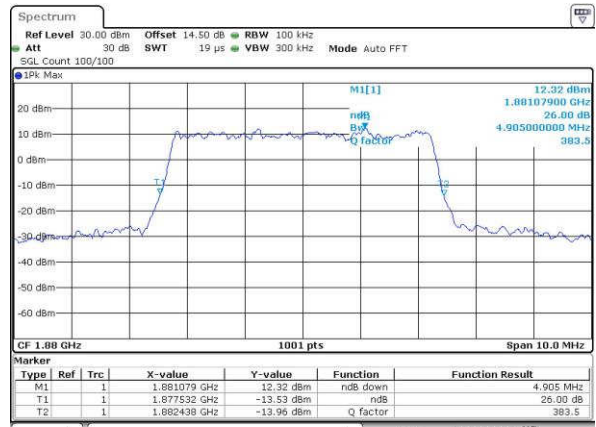

Middle Channel / 5MHz / 16QAM

Date: 15 JUN 2017 20:03:19