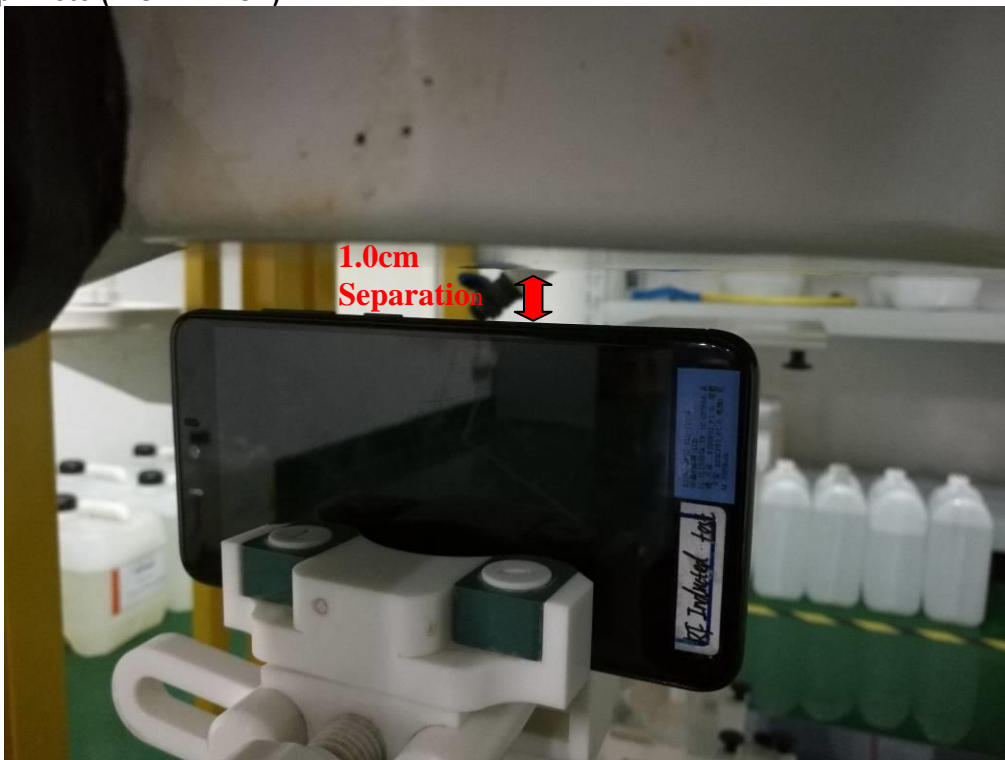

**Annex B SAR System PHOTOGRAPHS**

Liquid depth  $\geq 15\text{cm}$

**Annex C SETUP PHOTOGRAPHS**

**Right Head Touch View**

**Right Head Tilt View**

**Left Head Touch View**

**Left Head Tilt View**

Body Setup Photo (LCD UP)

Body Setup Photo (LCD DOWN)

Body Setup Photo (LEFT EDGE)

Body Setup Photo (RIGHT EDGE)

**Body Setup Photo (BOTTOM EDGE)**

**Body Setup Photo (TOP EDGE)**