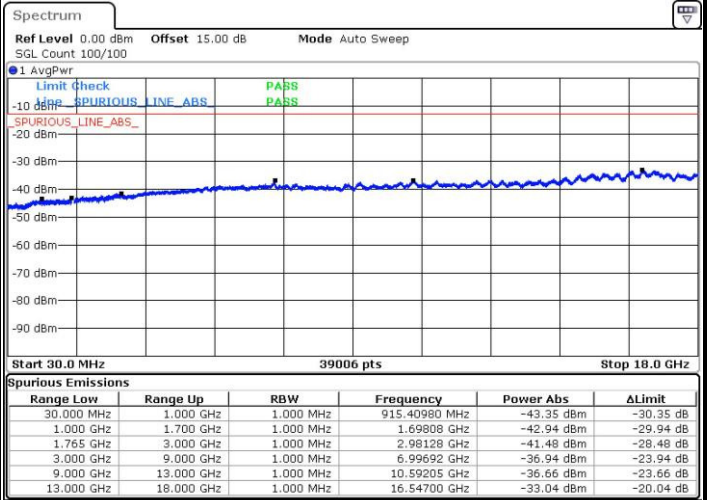

Highest Channel / 16QAM

Date: 3.MAY.2016 10:34:05

LTE Band 4 / 10MHz

Lowest Channel / QPSK

Date: 3.MAY.2016 10:40:23

Lowest Channel / 16QAM

Date: 3.MAY.2016 10:41:20

LTE Band 4 / 10MHz

Middle Channel / QPSK

Middle Channel / 16QAM

Date: 3.MAY.2016 10:42:59

Date: 3.MAY.2016 10:43:56

Highest Channel / QPSK

Highest Channel / 16QAM

Date: 3.MAY.2016 10:50:13

Date: 3.MAY.2016 10:51:09

LTE Band 4 / 15MHz

Lowest Channel / QPSK

Lowest Channel / 16QAM

Date: 3.MAY.2016 10:57:27

Date: 3.MAY.2016 10:58:23

Middle Channel / QPSK

Middle Channel / 16QAM

Date: 3.MAY.2016 11:00:03

Date: 3.MAY.2016 11:00:59

LTE Band 4 / 15MHz

Highest Channel / QPSK

Date: 3.MAY.2016 11:07:16

Highest Channel / 16QAM

Date: 3.MAY.2016 11:08:13

LTE Band 4 / 20MHz

Lowest Channel / QPSK