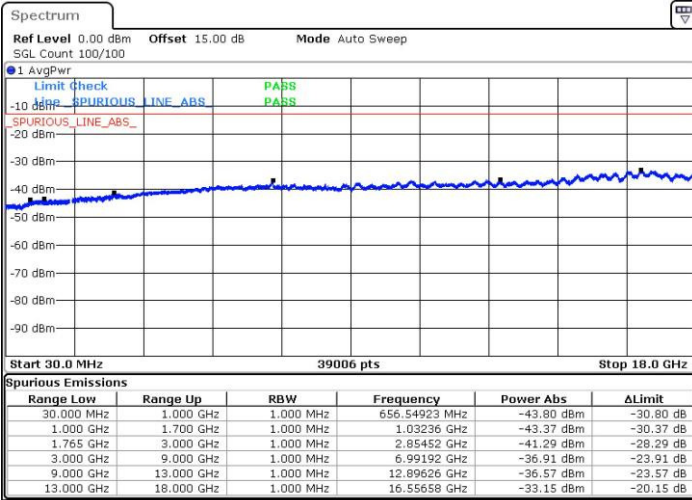

Date: 3.MAY.2016 09:52:29

LTE Band 4 / 1.4MHz

Highest Channel / QPSK

Date: 3.MAY.2016 09:56:47

Highest Channel / 16QAM

Date: 3.MAY.2016 09:59:43

LTE Band 4 / 3MHz

Lowest Channel / QPSK

Date: 3.MAY.2016 10:06:13

Lowest Channel / 16QAM

Date: 3.MAY.2016 10:07:09

LTE Band 4 / 3MHz

Middle Channel / QPSK

Middle Channel / 16QAM

Date: 3.MAY.2016 10:08:50

Date: 3.MAY.2016 10:09:46

Highest Channel / QPSK

Highest Channel / 16QAM

Date: 3.MAY.2016 10:16:05

Date: 3.MAY.2016 10:17:01

LTE Band 4 / 5MHz

Lowest Channel / QPSK

Lowest Channel / 16QAM

Date: 3.MAY.2016 10:23:18