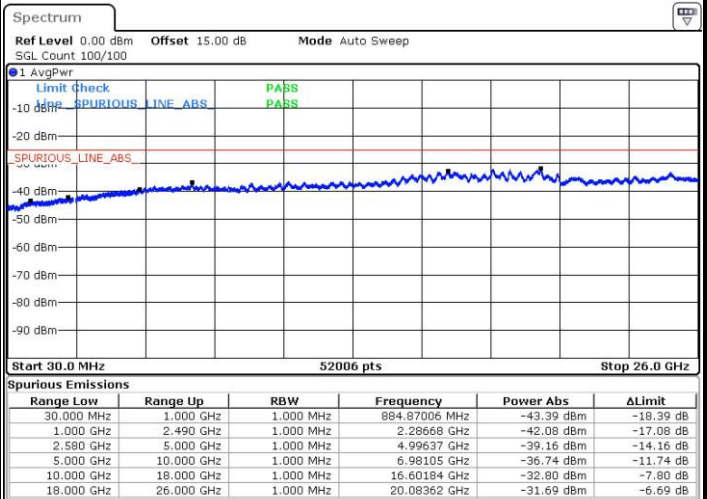

Date: 3.MAY.2016 21:30:47

LTE Band7 / 15MHz

Highest Channel / QPSK

Date: 4.MAY.2016 00:07:13

Highest Channel / 16QAM

Date: 3.MAY.2016 22:21:08

LTE Band 7 / 20MHz

Lowest Channel / QPSK

Date: 3.MAY.2016 21:43:50

Lowest Channel / 16QAM

Date: 3.MAY.2016 21:45:07

LTE Band 7 / 20MHz

Middle Channel / QPSK

Middle Channel / 16QAM

Date: 3.MAY.2016 21:47:17

Date: 3.MAY.2016 21:46:21

Highest Channel / QPSK

Highest Channel / 16QAM

Date: 3.MAY.2016 21:53:42

Date: 3.MAY.2016 21:52:36

LTE Band 12 / 1.4MHz

Lowest Channel / QPSK

Lowest Channel / 16QAM

Date: 4.MAY.2016 00:29:46