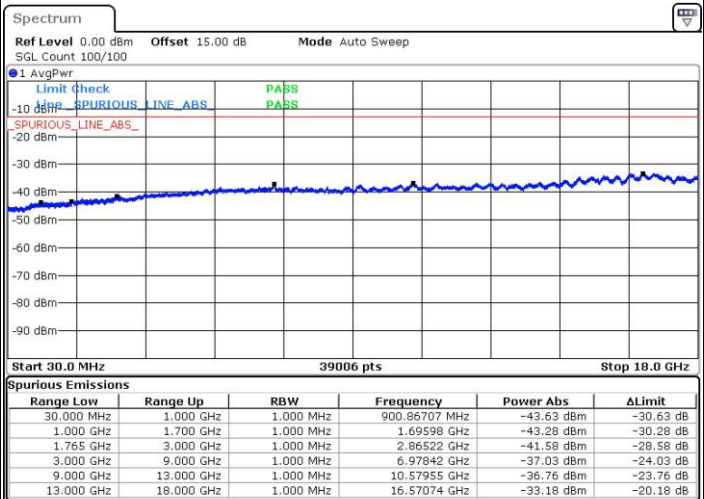

LTE Band 4 / 15MHz

Lowest Channel / QPSK

Lowest Channel / 16QAM

Date: 3.MAY.2016 10:57:27

Date: 3.MAY.2016 10:58:23

Middle Channel / QPSK

Middle Channel / 16QAM

Date: 3.MAY.2016 11:00:03

Date: 3.MAY.2016 11:00:59

LTE Band 4 / 15MHz

Highest Channel / QPSK

Date: 3.MAY.2016 11:07:16

Highest Channel / 16QAM

Date: 3.MAY.2016 11:08:13

LTE Band 4 / 20MHz

Lowest Channel / QPSK

Date: 3.MAY.2016 11:14:31

Lowest Channel / 16QAM

Date: 3.MAY.2016 11:15:27

LTE Band 4 / 20MHz

Middle Channel / QPSK

Date: 3.MAY.2016 11:17:06

Middle Channel / 16QAM

Date: 3.MAY.2016 11:18:03