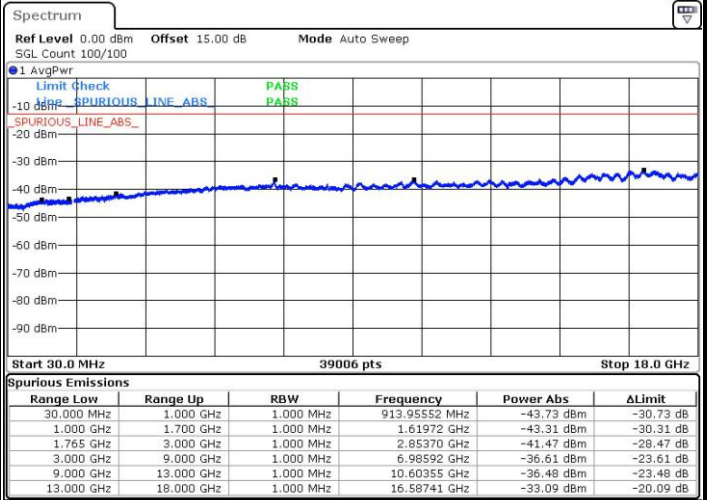

Highest Channel / QPSK

Highest Channel / 16QAM

Date: 3.MAY.2016 10:16:05

Date: 3.MAY.2016 10:17:01

LTE Band 4 / 5MHz

Lowest Channel / QPSK

Lowest Channel / 16QAM

Date: 3.MAY.2016 10:23:18

Date: 3.MAY.2016 10:24:15

Middle Channel / QPSK

Middle Channel / 16QAM

Date: 3.MAY.2016 10:25:59

Date: 3.MAY.2016 10:26:51

LTE Band 4 / 5MHz

Highest Channel / QPSK

Date: 3.MAY.2016 10:33:09

Highest Channel / 16QAM

Date: 3.MAY.2016 10:34:05

LTE Band 4 / 10MHz

Lowest Channel / QPSK

Date: 3.MAY.2016 10:40:23

Lowest Channel / 16QAM

Date: 3.MAY.2016 10:41:20

LTE Band 4 / 10MHz