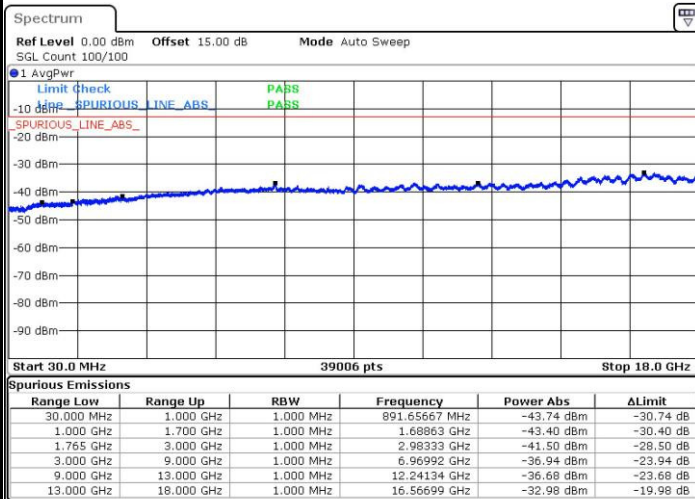

Date: 3.MAY.2016 11:00:59

LTE Band 4 / 15MHz

Highest Channel / QPSK

Date: 3.MAY.2016 11:07:16

Highest Channel / 16QAM

Date: 3.MAY.2016 11:08:13

LTE Band 4 / 20MHz

Lowest Channel / QPSK

Date: 3.MAY.2016 11:14:31

Lowest Channel / 16QAM

Date: 3.MAY.2016 11:15:27

LTE Band 4 / 20MHz

Middle Channel / QPSK

Date: 3.MAY.2016 11:17:06

Middle Channel / 16QAM

Date: 3.MAY.2016 11:18:03