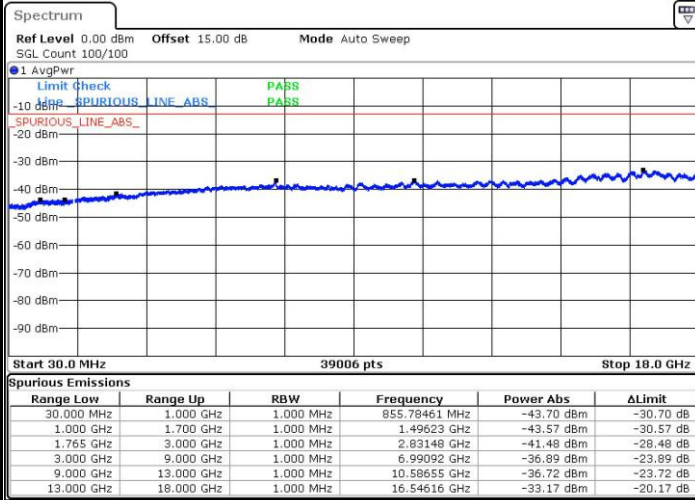

LTE Band 4 / 1.4MHz

Lowest Channel / QPSK

Lowest Channel / 16QAM

Date: 3.MAY.2016 09:48:57

Date: 3.MAY.2016 09:49:53

Middle Channel / QPSK

Middle Channel / 16QAM

Date: 3.MAY.2016 09:51:33

Date: 3.MAY.2016 09:52:29

LTE Band 4 / 1.4MHz

Highest Channel / QPSK

Date: 3.MAY.2016 09:56:47

Highest Channel / 16QAM

Date: 3.MAY.2016 09:59:43

LTE Band 4 / 3MHz

Lowest Channel / QPSK