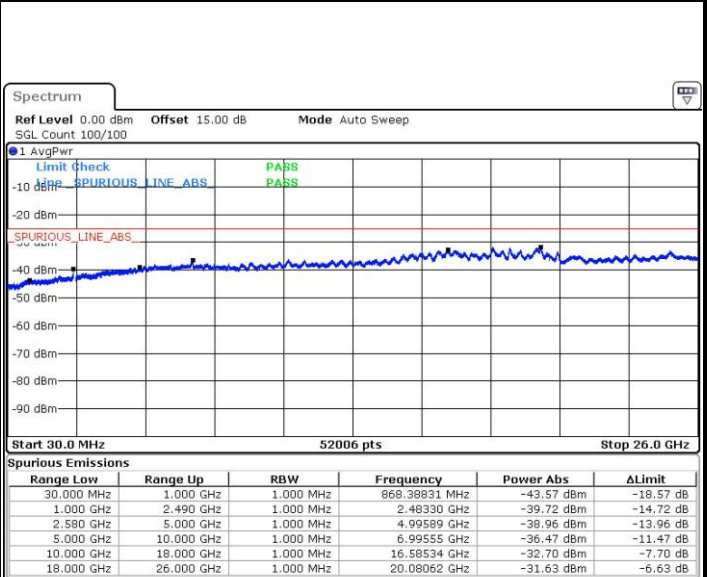

Date: 3.MAY.2016 20:59:39

Middle Channel / QPSK

Middle Channel / 16QAM

Date: 3.MAY.2016 21:01:28

Date: 3.MAY.2016 21:02:22

LTE Band 7 / 5MHz

Highest Channel / QPSK

Date: 3.MAY.2016 21:04:08

Highest Channel / 16QAM

Date: 3.MAY.2016 21:03:16

LTE Band 7 / 10MHz

Lowest Channel / QPSK

Date: 3.MAY.2016 21:09:10

Lowest Channel / 16QAM

Date: 3.MAY.2016 21:10:17

LTE Band 7 / 10MHz

Middle Channel / QPSK

Middle Channel / 16QAM

Date: 3.MAY.2016 21:12:38

Date: 3.MAY.2016 21:11:28

Highest Channel / QPSK

Highest Channel / 16QAM

Date: 3.MAY.2016 21:14:19

Date: 3.MAY.2016 21:15:29