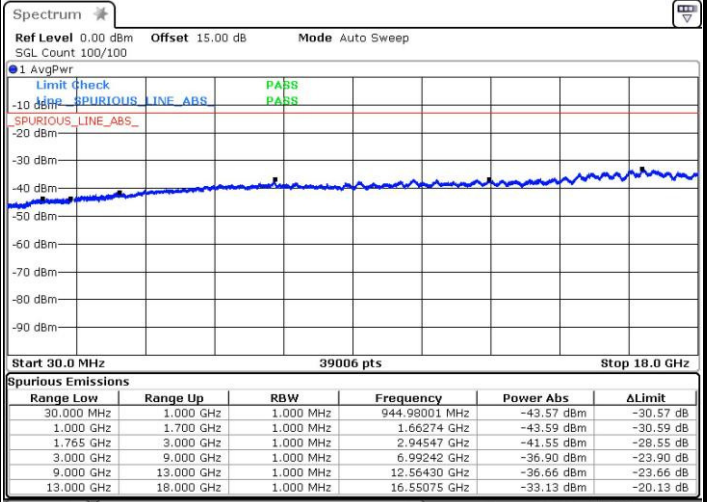

LTE Band 4 / 1.4MHz

Lowest Channel / QPSK

Lowest Channel / 16QAM

Date: 3.MAY.2016 09:48:57

Date: 3.MAY.2016 09:49:53

Middle Channel / QPSK

Middle Channel / 16QAM

Date: 3.MAY.2016 09:51:33

Date: 3.MAY.2016 09:52:29

LTE Band 4 / 1.4MHz

Highest Channel / QPSK

Date: 3.MAY.2016 09:56:47

Highest Channel / 16QAM

Date: 3.MAY.2016 09:59:43

LTE Band 4 / 3MHz

Lowest Channel / QPSK