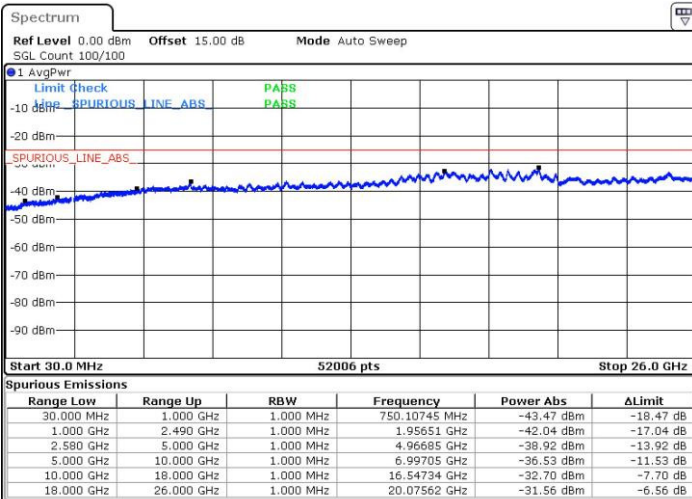

Date: 3.MAY.2016 21:30:47

LTE Band7 / 15MHz

Highest Channel / QPSK

Date: 4.MAY.2016 00:07:13

Highest Channel / 16QAM

Date: 3.MAY.2016 22:21:08

LTE Band 7 / 20MHz

Lowest Channel / QPSK

Date: 3.MAY.2016 21:43:50

Lowest Channel / 16QAM

Date: 3.MAY.2016 21:45:07

LTE Band 7 / 20MHz

Middle Channel / QPSK

Middle Channel / 16QAM

Date: 3.MAY.2016 21:47:17

Date: 3.MAY.2016 21:46:21

Highest Channel / QPSK

Highest Channel / 16QAM

Date: 3.MAY.2016 21:53:42

Date: 3.MAY.2016 21:52:36

LTE Band 12 / 1.4MHz

Lowest Channel / QPSK

Lowest Channel / 16QAM

Date: 4.MAY.2016 00:29:46