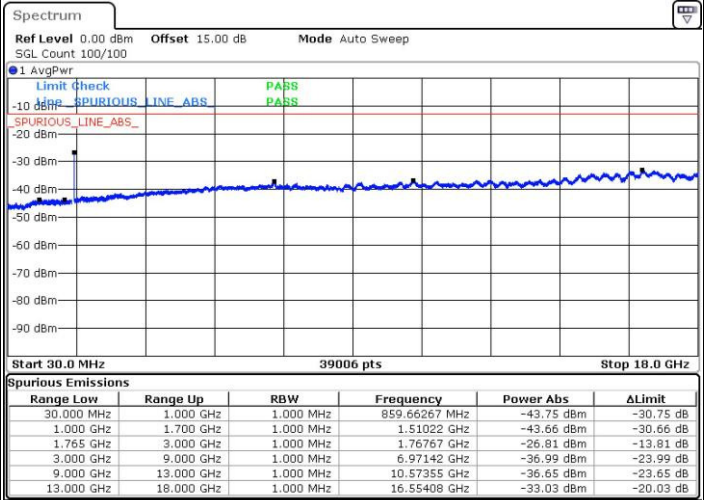

LTE Band 4 / 15MHz

Lowest Channel / QPSK

Lowest Channel / 16QAM

Date: 3.MAY.2016 10:57:27

Date: 3.MAY.2016 10:58:23

Middle Channel / QPSK

Middle Channel / 16QAM

Date: 3.MAY.2016 11:00:03

Date: 3.MAY.2016 11:00:59

LTE Band 4 / 15MHz

Highest Channel / QPSK

Date: 3.MAY.2016 11:07:16

Highest Channel / 16QAM

Date: 3.MAY.2016 11:08:13

LTE Band 4 / 20MHz

Lowest Channel / QPSK

Date: 3.MAY.2016 11:14:31

Lowest Channel / 16QAM

Date: 3.MAY.2016 11:15:27

LTE Band 4 / 20MHz

Middle Channel / QPSK

Date: 3.MAY.2016 11:17:06

Middle Channel / 16QAM

Date: 3.MAY.2016 11:18:03