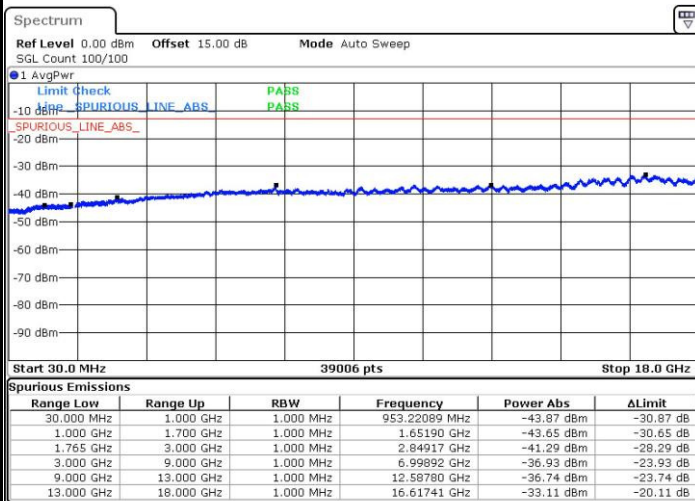

Date: 3.MAY.2016 09:52:29

LTE Band 4 / 1.4MHz

Highest Channel / QPSK

Date: 3.MAY.2016 09:56:47

Highest Channel / 16QAM

Date: 3.MAY.2016 09:59:43

LTE Band 4 / 3MHz

Lowest Channel / QPSK