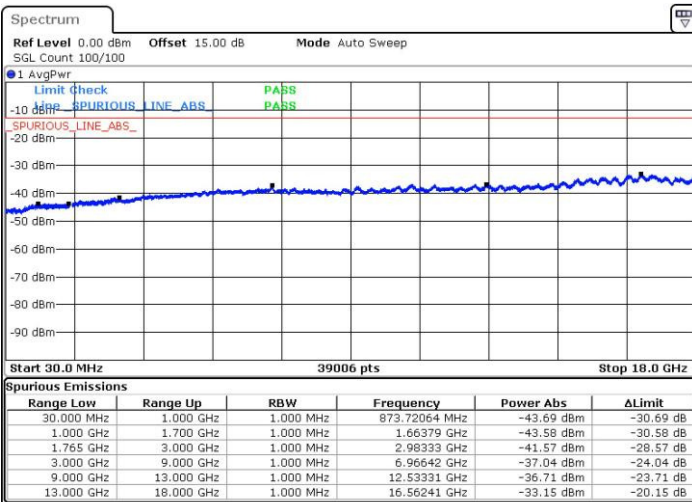

LTE Band 4 / 1.4MHz

Lowest Channel / QPSK

Lowest Channel / 16QAM

Date: 3.MAY.2016 09:48:57

Date: 3.MAY.2016 09:49:53

Middle Channel / QPSK

Middle Channel / 16QAM

Date: 3.MAY.2016 09:51:33

Date: 3.MAY.2016 09:52:29

LTE Band 4 / 1.4MHz

Highest Channel / QPSK

Date: 3.MAY.2016 09:56:47

Highest Channel / 16QAM

Date: 3.MAY.2016 09:59:43

LTE Band 4 / 3MHz

Lowest Channel / QPSK