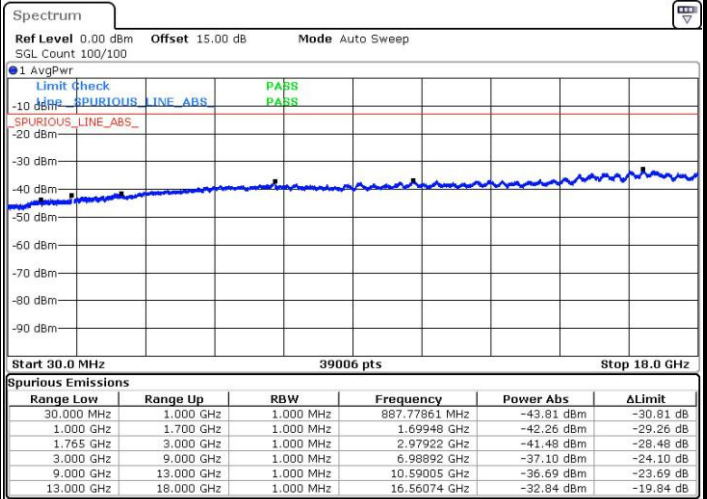

LTE Band 4 / 15MHz

Lowest Channel / QPSK

Lowest Channel / 16QAM

Date: 3.MAY.2016 10:57:27

Date: 3.MAY.2016 10:58:23

Middle Channel / QPSK

Middle Channel / 16QAM

Date: 3.MAY.2016 11:00:03

Date: 3.MAY.2016 11:00:59

LTE Band 4 / 15MHz

Highest Channel / QPSK

Date: 3.MAY.2016 11:07:16

Highest Channel / 16QAM

Date: 3.MAY.2016 11:08:13

LTE Band 4 / 20MHz

Lowest Channel / QPSK