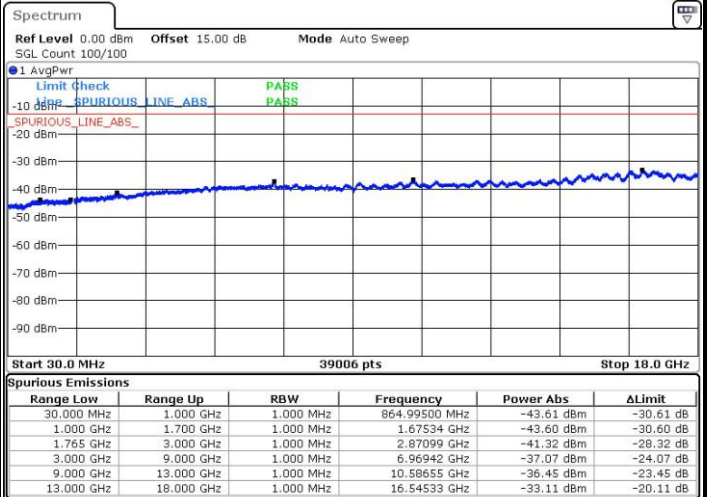

Highest Channel / 16QAM

Date: 3.MAY.2016 10:34:05

LTE Band 4 / 10MHz

Lowest Channel / QPSK

Date: 3.MAY.2016 10:40:23

Lowest Channel / 16QAM

Date: 3.MAY.2016 10:41:20

LTE Band 4 / 10MHz

Middle Channel / QPSK

Middle Channel / 16QAM

Date: 3.MAY.2016 10:42:59

Date: 3.MAY.2016 10:43:56

Highest Channel / QPSK

Highest Channel / 16QAM

Date: 3.MAY.2016 10:50:13

Date: 3.MAY.2016 10:51:09

LTE Band 4 / 15MHz

Lowest Channel / QPSK

Lowest Channel / 16QAM

Date: 3.MAY.2016 10:57:27

Date: 3.MAY.2016 10:58:23

Middle Channel / QPSK

Middle Channel / 16QAM

Date: 3.MAY.2016 11:00:03