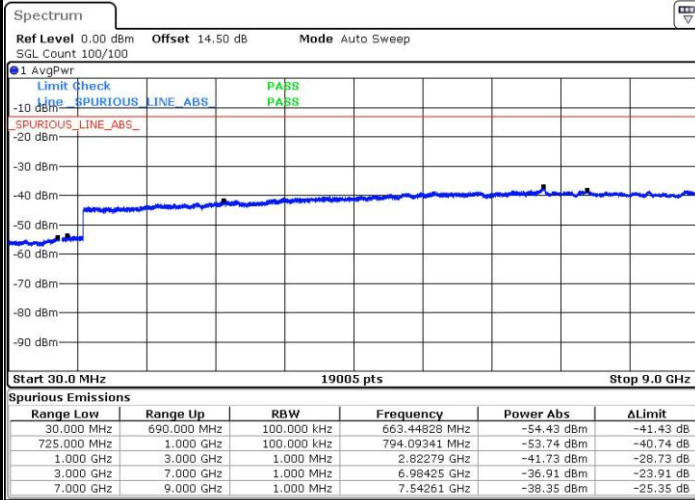

LTE Band 12 / 3MHz

Middle Channel / QPSK

Middle Channel / 16QAM

Date: 4.MAY.2016 00:56:27

Date: 4.MAY.2016 00:57:24