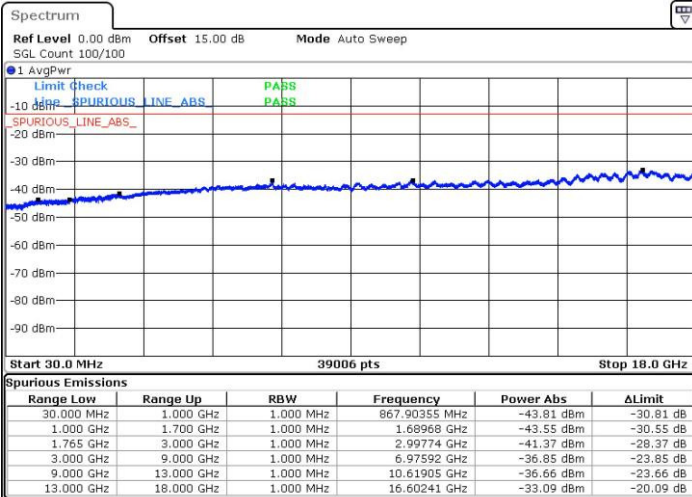

Highest Channel / 16QAM

Date: 3.MAY.2016 10:34:05

LTE Band 4 / 10MHz

Lowest Channel / QPSK

Date: 3.MAY.2016 10:40:23

Lowest Channel / 16QAM

Date: 3.MAY.2016 10:41:20

LTE Band 4 / 10MHz

Middle Channel / QPSK

Middle Channel / 16QAM

Date: 3.MAY.2016 10:42:59

Date: 3.MAY.2016 10:43:56

Highest Channel / QPSK

Highest Channel / 16QAM

Date: 3.MAY.2016 10:50:13

Date: 3.MAY.2016 10:51:09

LTE Band 4 / 15MHz

Lowest Channel / QPSK

Lowest Channel / 16QAM

Date: 3.MAY.2016 10:57:27

Date: 3.MAY.2016 10:58:23

Middle Channel / QPSK

Middle Channel / 16QAM

Date: 3.MAY.2016 11:00:03

Date: 3.MAY.2016 11:00:59

LTE Band 4 / 15MHz

Highest Channel / QPSK

Date: 3.MAY.2016 11:07:16

Highest Channel / 16QAM

Date: 3.MAY.2016 11:08:13

LTE Band 4 / 20MHz

Lowest Channel / QPSK