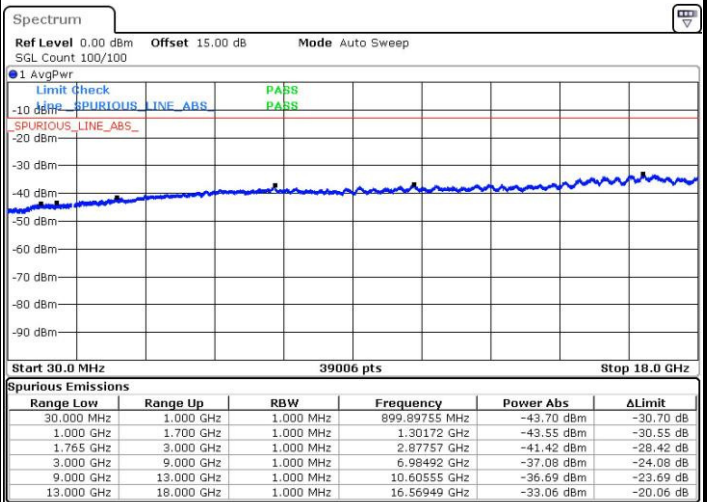

LTE Band 4 / 1.4MHz

Lowest Channel / QPSK

Lowest Channel / 16QAM

Date: 3.MAY.2016 09:48:57

Date: 3.MAY.2016 09:49:53

Middle Channel / QPSK

Middle Channel / 16QAM

Date: 3.MAY.2016 09:51:33

Date: 3.MAY.2016 09:52:29

LTE Band 4 / 1.4MHz

Highest Channel / QPSK

Date: 3.MAY.2016 09:56:47

Highest Channel / 16QAM

Date: 3.MAY.2016 09:59:43

LTE Band 4 / 3MHz

Lowest Channel / QPSK