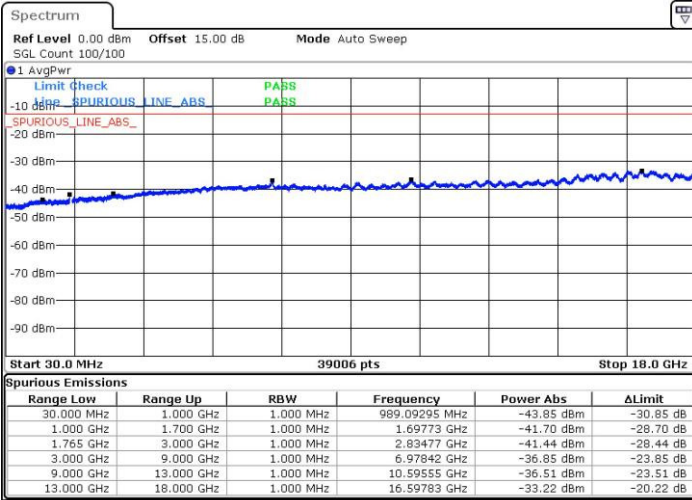

Highest Channel / 16QAM

Date: 3.MAY.2016 10:34:05

LTE Band 4 / 10MHz

Lowest Channel / QPSK

Date: 3.MAY.2016 10:40:23

Lowest Channel / 16QAM

Date: 3.MAY.2016 10:41:20

LTE Band 4 / 10MHz

Middle Channel / QPSK

Middle Channel / 16QAM

Date: 3.MAY.2016 10:42:59

Date: 3.MAY.2016 10:43:56

Highest Channel / QPSK

Highest Channel / 16QAM

Date: 3.MAY.2016 10:50:13

Date: 3.MAY.2016 10:51:09

LTE Band 4 / 15MHz

Lowest Channel / QPSK

Lowest Channel / 16QAM

Date: 3.MAY.2016 10:57:27

Date: 3.MAY.2016 10:58:23

Middle Channel / QPSK

Middle Channel / 16QAM

Date: 3.MAY.2016 11:00:03