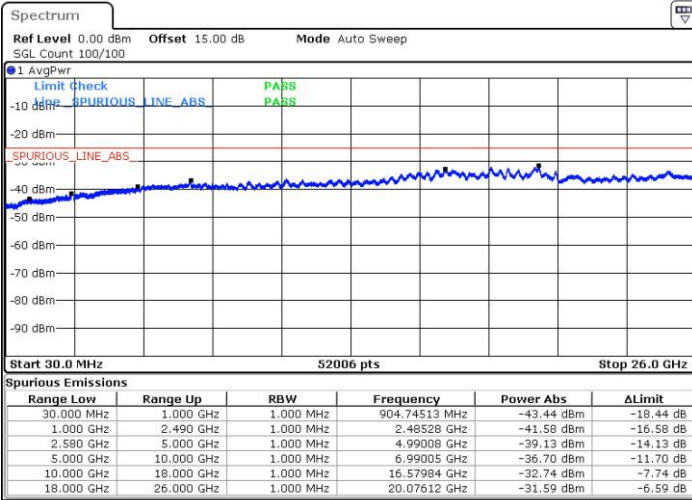

Date: 3.MAY.2016 21:30:47

LTE Band7 / 15MHz

Highest Channel / QPSK

Date: 4.MAY.2016 00:07:13

Highest Channel / 16QAM

Date: 3.MAY.2016 22:21:08

LTE Band 7 / 20MHz

Lowest Channel / QPSK

Date: 3.MAY.2016 21:43:50

Lowest Channel / 16QAM

Date: 3.MAY.2016 21:45:07

LTE Band 7 / 20MHz

Middle Channel / QPSK

Middle Channel / 16QAM

Date: 3.MAY.2016 21:47:17

Date: 3.MAY.2016 21:46:21

Highest Channel / QPSK

Highest Channel / 16QAM

Date: 3.MAY.2016 21:53:42

Date: 3.MAY.2016 21:52:36

LTE Band 12 / 1.4MHz

Lowest Channel / QPSK

Lowest Channel / 16QAM

Date: 4.MAY.2016 00:29:46