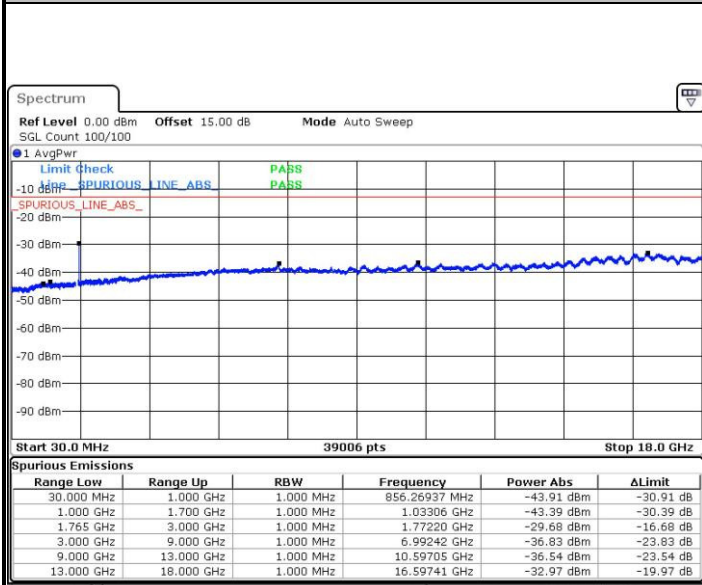

Date: 3.MAY.2016 11:00:59

LTE Band 4 / 15MHz

Highest Channel / QPSK

Date: 3.MAY.2016 11:07:16

Highest Channel / 16QAM

Date: 3.MAY.2016 11:08:13

LTE Band 4 / 20MHz

Lowest Channel / QPSK

Date: 3.MAY.2016 11:14:31

Lowest Channel / 16QAM

Date: 3.MAY.2016 11:15:27

LTE Band 4 / 20MHz

Middle Channel / QPSK

Date: 3.MAY.2016 11:17:06

Middle Channel / 16QAM

Date: 3.MAY.2016 11:18:03

Highest Channel / QPSK

Date: 3.MAY.2016 11:24:20

Highest Channel / 16QAM

Date: 3.MAY.2016 11:25:16

LTE Band 7 / 5MHz

Lowest Channel / QPSK

Lowest Channel / 16QAM

Date: 3.MAY.2016 21:00:32