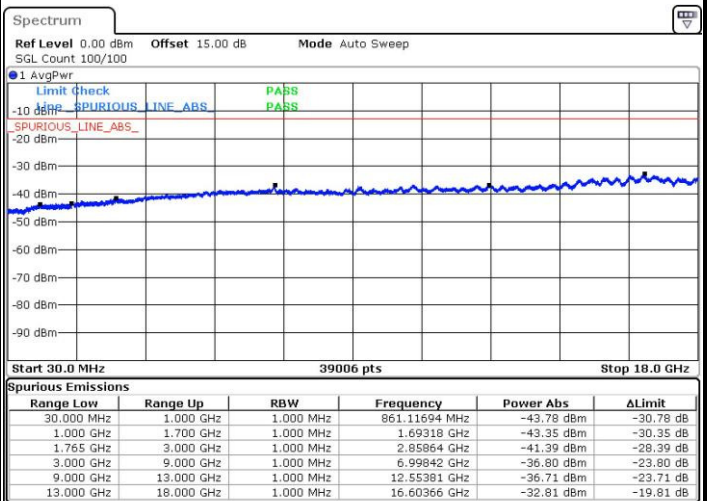

Date: 3.MAY.2016 09:52:29

LTE Band 4 / 1.4MHz

Highest Channel / QPSK

Date: 3.MAY.2016 09:56:47

Highest Channel / 16QAM

Date: 3.MAY.2016 09:59:43

LTE Band 4 / 3MHz

Lowest Channel / QPSK

Date: 3.MAY.2016 10:06:13

Lowest Channel / 16QAM

Date: 3.MAY.2016 10:07:09

LTE Band 4 / 3MHz

Middle Channel / QPSK

Middle Channel / 16QAM

Date: 3.MAY.2016 10:08:50

Date: 3.MAY.2016 10:09:46