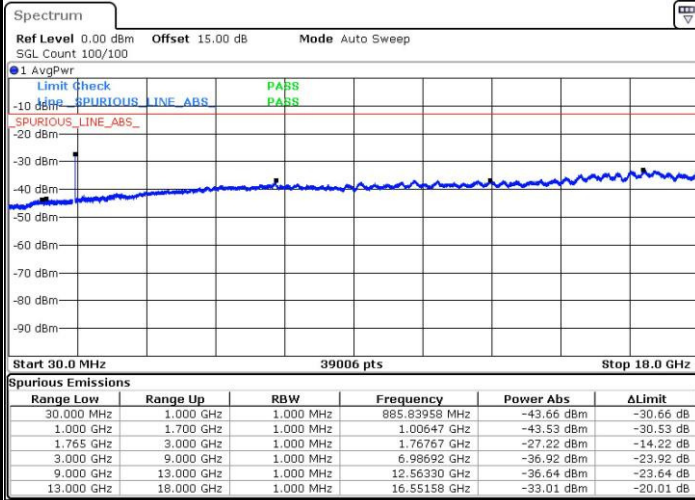

LTE Band 4 / 15MHz

Lowest Channel / QPSK

Lowest Channel / 16QAM

Date: 3.MAY.2016 10:57:27

Date: 3.MAY.2016 10:58:23

Middle Channel / QPSK

Middle Channel / 16QAM

Date: 3.MAY.2016 11:00:03

Date: 3.MAY.2016 11:00:59

LTE Band 4 / 15MHz

Highest Channel / QPSK

Date: 3.MAY.2016 11:07:16

Highest Channel / 16QAM

Date: 3.MAY.2016 11:08:13

LTE Band 4 / 20MHz

Lowest Channel / QPSK