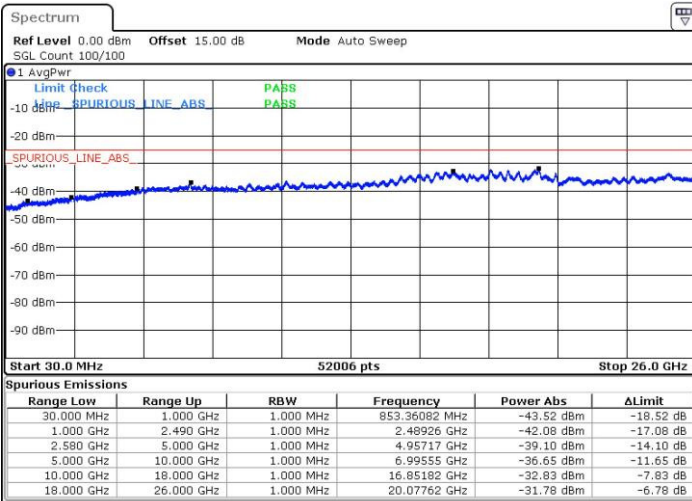

LTE Band 7 / 15MHz

Lowest Channel / QPSK

Lowest Channel / 16QAM

Date: 3.MAY.2016 21:28:07

Date: 3.MAY.2016 21:29:54

Middle Channel / QPSK

Middle Channel / 16QAM

Date: 3.MAY.2016 21:32:04

Date: 3.MAY.2016 21:30:47

LTE Band7 / 15MHz

Highest Channel / QPSK

Date: 4.MAY.2016 00:07:13

Highest Channel / 16QAM

Date: 3.MAY.2016 22:21:08

LTE Band 7 / 20MHz

Lowest Channel / QPSK