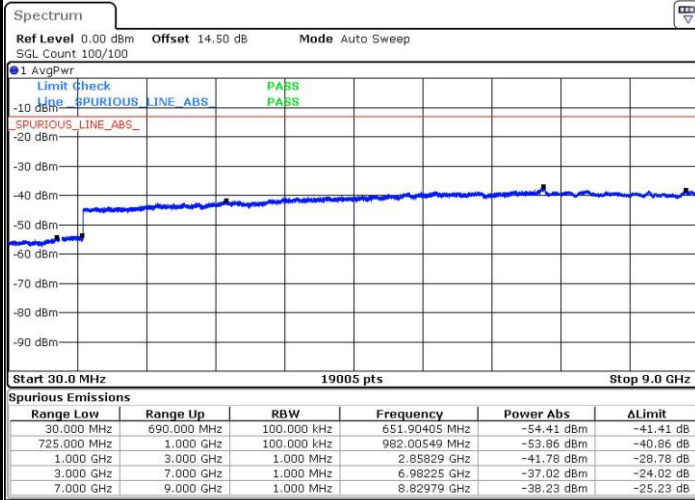

Highest Channel / QPSK

Highest Channel / 16QAM

Date: 3.MAY.2016 21:53:42

Date: 3.MAY.2016 21:52:36

LTE Band 12 / 1.4MHz

Lowest Channel / QPSK

Lowest Channel / 16QAM

Date: 4.MAY.2016 00:29:46

Date: 4.MAY.2016 00:30:42

Middle Channel / QPSK

Middle Channel / 16QAM

Date: 4.MAY.2016 00:32:22

Date: 4.MAY.2016 00:33:18

LTE Band 12 / 1.4MHz

Highest Channel / QPSK

Date: 4.MAY.2016 00:43:08

Highest Channel / 16QAM

Date: 4.MAY.2016 00:44:04

LTE Band 12 / 3MHz

Lowest Channel / QPSK

Date: 4.MAY.2016 00:53:53

Lowest Channel / 16QAM

Date: 4.MAY.2016 00:54:49

LTE Band 12 / 3MHz