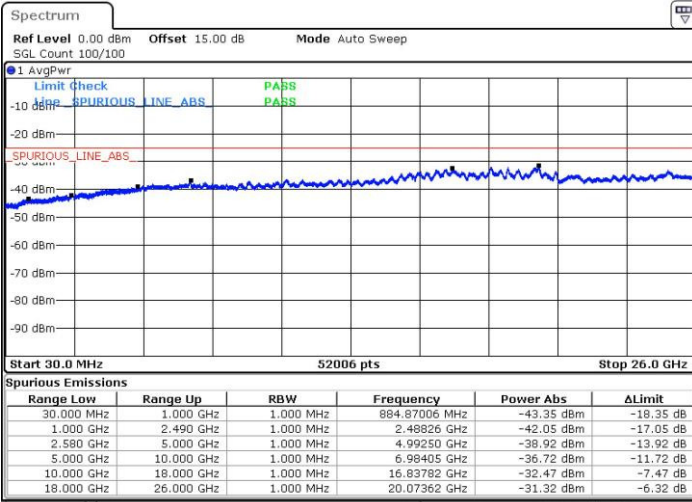

Date: 3.MAY.2016 20:59:39

Middle Channel / QPSK

Middle Channel / 16QAM

Date: 3.MAY.2016 21:01:28

Date: 3.MAY.2016 21:02:22

LTE Band 7 / 5MHz

Highest Channel / QPSK

Date: 3.MAY.2016 21:04:08

Highest Channel / 16QAM

Date: 3.MAY.2016 21:03:16

LTE Band 7 / 10MHz

Lowest Channel / QPSK

Date: 3.MAY.2016 21:09:10

Lowest Channel / 16QAM

Date: 3.MAY.2016 21:10:17

LTE Band 7 / 10MHz

Middle Channel / QPSK

Middle Channel / 16QAM

Date: 3.MAY.2016 21:12:38

Date: 3.MAY.2016 21:11:28

Highest Channel / QPSK

Highest Channel / 16QAM

Date: 3.MAY.2016 21:14:19

Date: 3.MAY.2016 21:15:29