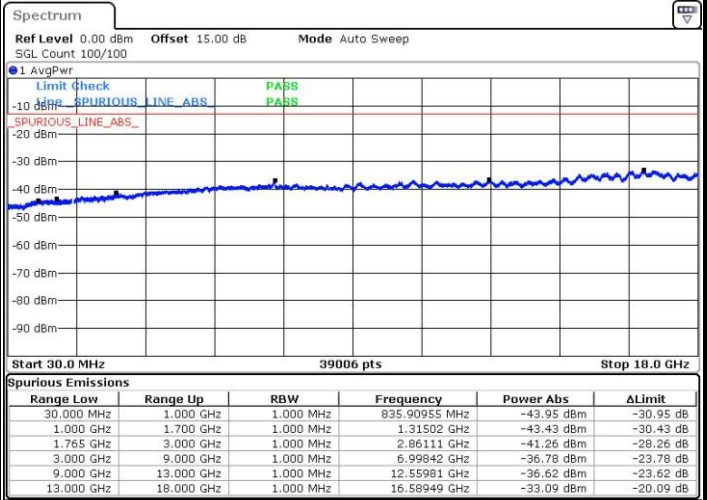

Date: 3.MAY.2016 09:52:29

LTE Band 4 / 1.4MHz

Highest Channel / QPSK

Date: 3.MAY.2016 09:56:47

Highest Channel / 16QAM

Date: 3.MAY.2016 09:59:43

LTE Band 4 / 3MHz

Lowest Channel / QPSK

Date: 3.MAY.2016 10:06:13

Lowest Channel / 16QAM

Date: 3.MAY.2016 10:07:09

LTE Band 4 / 3MHz

Middle Channel / QPSK

Middle Channel / 16QAM

Date: 3.MAY.2016 10:08:50

Date: 3.MAY.2016 10:09:46

Highest Channel / QPSK

Highest Channel / 16QAM

Date: 3.MAY.2016 10:16:05

Date: 3.MAY.2016 10:17:01

LTE Band 4 / 5MHz

Lowest Channel / QPSK

Lowest Channel / 16QAM

Date: 3.MAY.2016 10:23:18