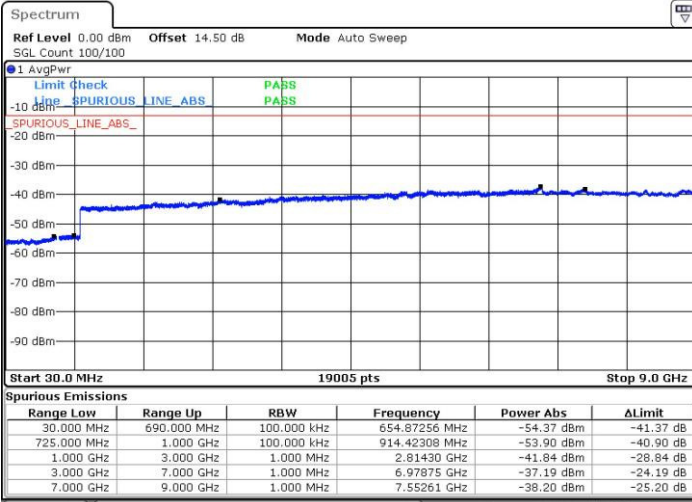

Date: 3.MAY.2016 21:43:50

Lowest Channel / 16QAM

Date: 3.MAY.2016 21:45:07

LTE Band 7 / 20MHz

Middle Channel / QPSK

Middle Channel / 16QAM

Date: 3.MAY.2016 21:47:17

Date: 3.MAY.2016 21:46:21

Highest Channel / QPSK

Highest Channel / 16QAM

Date: 3.MAY.2016 21:53:42

Date: 3.MAY.2016 21:52:36

LTE Band 12 / 1.4MHz

Lowest Channel / QPSK

Lowest Channel / 16QAM

Date: 4.MAY.2016 00:29:46

Date: 4.MAY.2016 00:30:42

Middle Channel / QPSK

Middle Channel / 16QAM

Date: 4.MAY.2016 00:32:22

Date: 4.MAY.2016 00:33:18

LTE Band 12 / 1.4MHz

Highest Channel / QPSK

Date: 4.MAY.2016 00:43:08