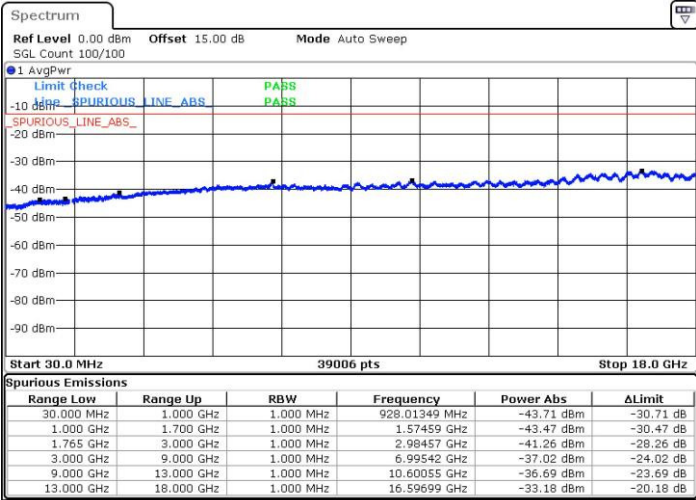

Highest Channel / QPSK

Highest Channel / 16QAM

Date: 3.MAY.2016 10:16:05

Date: 3.MAY.2016 10:17:01

LTE Band 4 / 5MHz

Lowest Channel / QPSK

Lowest Channel / 16QAM

Date: 3.MAY.2016 10:23:18

Date: 3.MAY.2016 10:24:15

Middle Channel / QPSK

Middle Channel / 16QAM

Date: 3.MAY.2016 10:25:59

Date: 3.MAY.2016 10:26:51

LTE Band 4 / 5MHz

Highest Channel / QPSK

Date: 3.MAY.2016 10:33:09

Highest Channel / 16QAM

Date: 3.MAY.2016 10:34:05

LTE Band 4 / 10MHz

Lowest Channel / QPSK

Date: 3.MAY.2016 10:40:23

Lowest Channel / 16QAM

Date: 3.MAY.2016 10:41:20

LTE Band 4 / 10MHz