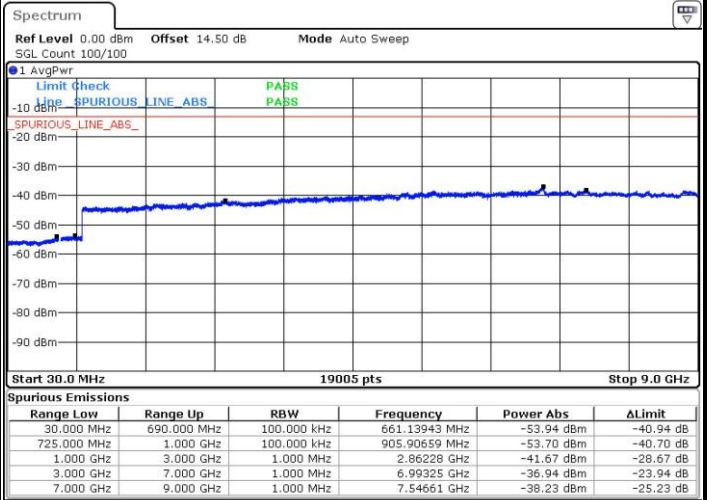

Date: 4.MAY.2016 00:30:42

Middle Channel / QPSK

Middle Channel / 16QAM

Date: 4.MAY.2016 00:32:22

Date: 4.MAY.2016 00:33:18

LTE Band 12 / 1.4MHz

Highest Channel / QPSK

Date: 4.MAY.2016 00:43:08

Highest Channel / 16QAM

Date: 4.MAY.2016 00:44:04

LTE Band 12 / 3MHz

Lowest Channel / QPSK

Date: 4.MAY.2016 00:53:53

Lowest Channel / 16QAM

Date: 4.MAY.2016 00:54:49

LTE Band 12 / 3MHz

Middle Channel / QPSK

Middle Channel / 16QAM

Date: 4.MAY.2016 00:56:27

Date: 4.MAY.2016 00:57:24

Highest Channel / QPSK

Highest Channel / 16QAM

Date: 4.MAY.2016 01:07:11

Date: 4.MAY.2016 01:08:08