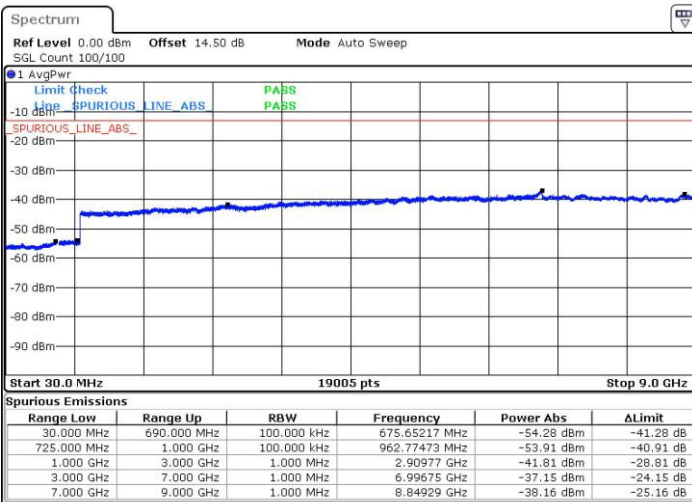

Date: 3.MAY.2016 21:43:50

Lowest Channel / 16QAM

Date: 3.MAY.2016 21:45:07

LTE Band 7 / 20MHz

Middle Channel / QPSK

Middle Channel / 16QAM

Date: 3.MAY.2016 21:47:17

Date: 3.MAY.2016 21:46:21

Highest Channel / QPSK

Highest Channel / 16QAM

Date: 3.MAY.2016 21:53:42

Date: 3.MAY.2016 21:52:36

LTE Band 12 / 1.4MHz

Lowest Channel / QPSK

Lowest Channel / 16QAM

Date: 4.MAY.2016 00:29:46

Date: 4.MAY.2016 00:30:42

Middle Channel / QPSK

Middle Channel / 16QAM

Date: 4.MAY.2016 00:32:22

Date: 4.MAY.2016 00:33:18

LTE Band 12 / 1.4MHz

Highest Channel / QPSK

Date: 4.MAY.2016 00:43:08