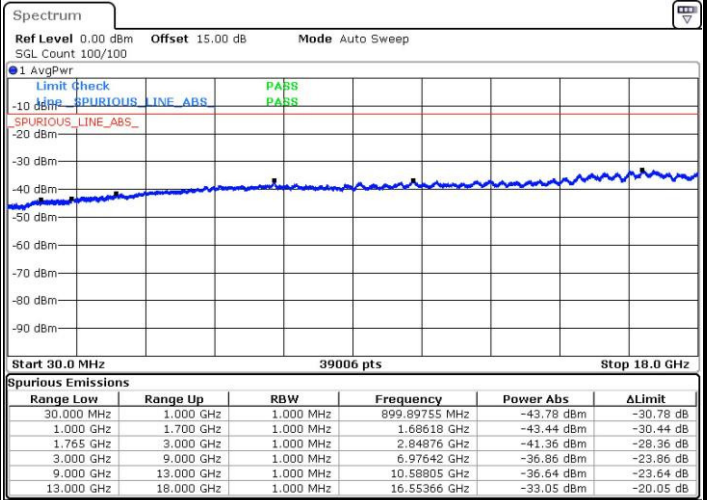

LTE Band 4 / 10MHz

Middle Channel / QPSK

Middle Channel / 16QAM

Date: 3.MAY.2016 10:42:59

Date: 3.MAY.2016 10:43:56