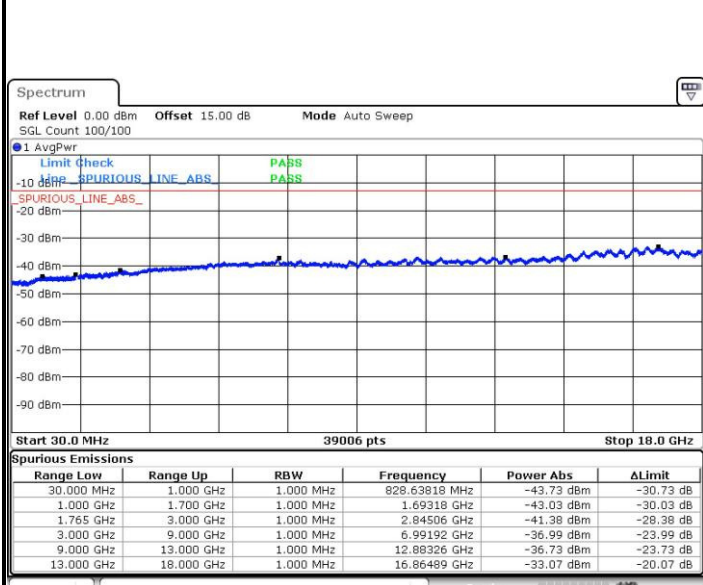

Highest Channel / QPSK

Highest Channel / 16QAM

Date: 3.MAY.2016 10:16:05

Date: 3.MAY.2016 10:17:01

LTE Band 4 / 5MHz

Lowest Channel / QPSK

Lowest Channel / 16QAM

Date: 3.MAY.2016 10:23:18

Date: 3.MAY.2016 10:24:15

Middle Channel / QPSK

Middle Channel / 16QAM

Date: 3.MAY.2016 10:25:59

Date: 3.MAY.2016 10:26:51

LTE Band 4 / 5MHz

Highest Channel / QPSK

Date: 3.MAY.2016 10:33:09

Highest Channel / 16QAM

Date: 3.MAY.2016 10:34:05

LTE Band 4 / 10MHz

Lowest Channel / QPSK

Date: 3.MAY.2016 10:40:23

Lowest Channel / 16QAM

Date: 3.MAY.2016 10:41:20

LTE Band 4 / 10MHz