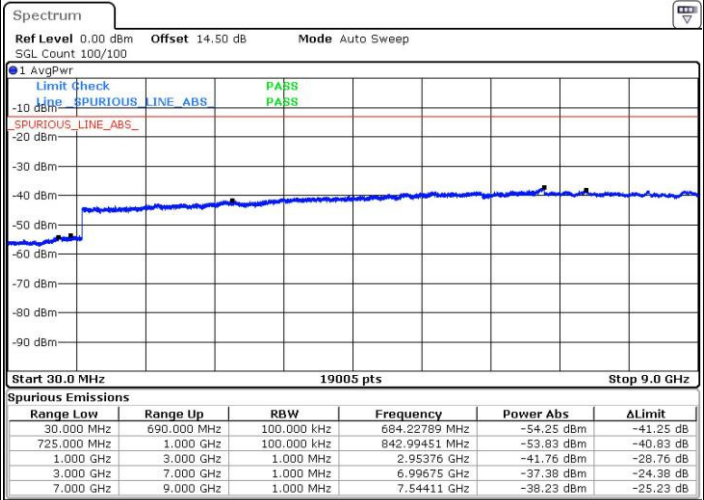

Highest Channel / QPSK

Highest Channel / 16QAM

Date: 3.MAY.2016 21:53:42

Date: 3.MAY.2016 21:52:36

LTE Band 12 / 1.4MHz

Lowest Channel / QPSK

Lowest Channel / 16QAM

Date: 4.MAY.2016 00:29:46

Date: 4.MAY.2016 00:30:42

Middle Channel / QPSK

Middle Channel / 16QAM

Date: 4.MAY.2016 00:32:22

Date: 4.MAY.2016 00:33:18

LTE Band 12 / 1.4MHz

Highest Channel / QPSK

Date: 4.MAY.2016 00:43:08

Highest Channel / 16QAM

Date: 4.MAY.2016 00:44:04

LTE Band 12 / 3MHz

Lowest Channel / QPSK

Date: 4.MAY.2016 00:53:53

Lowest Channel / 16QAM

Date: 4.MAY.2016 00:54:49

LTE Band 12 / 3MHz