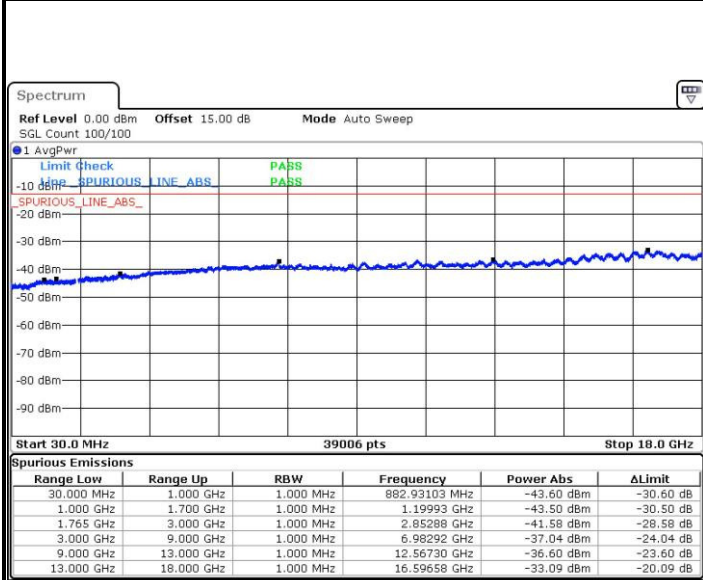

Highest Channel / QPSK

Highest Channel / 16QAM

Date: 3.MAY.2016 10:16:05

Date: 3.MAY.2016 10:17:01

LTE Band 4 / 5MHz

Lowest Channel / QPSK

Lowest Channel / 16QAM

Date: 3.MAY.2016 10:23:18

Date: 3.MAY.2016 10:24:15

Middle Channel / QPSK

Middle Channel / 16QAM

Date: 3.MAY.2016 10:25:59

Date: 3.MAY.2016 10:26:51

LTE Band 4 / 5MHz

Highest Channel / QPSK

Date: 3.MAY.2016 10:33:09

Highest Channel / 16QAM

Date: 3.MAY.2016 10:34:05

LTE Band 4 / 10MHz

Lowest Channel / QPSK

Date: 3.MAY.2016 10:40:23

Lowest Channel / 16QAM

Date: 3.MAY.2016 10:41:20

LTE Band 4 / 10MHz