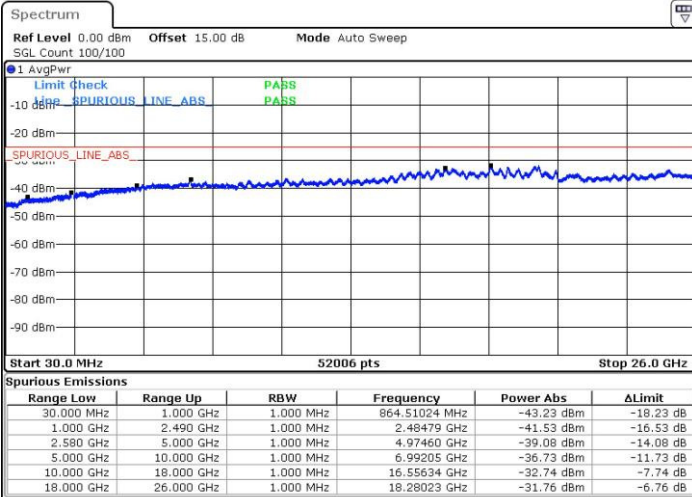

Date: 3.MAY.2016 11:14:31

Lowest Channel / 16QAM

Date: 3.MAY.2016 11:15:27

LTE Band 4 / 20MHz

Middle Channel / QPSK

Date: 3.MAY.2016 11:17:06

Middle Channel / 16QAM

Date: 3.MAY.2016 11:18:03

Highest Channel / QPSK

Date: 3.MAY.2016 11:24:20

Highest Channel / 16QAM

Date: 3.MAY.2016 11:25:16

LTE Band 7 / 5MHz

Lowest Channel / QPSK

Lowest Channel / 16QAM

Date: 3.MAY.2016 21:00:32

Date: 3.MAY.2016 20:59:39

Middle Channel / QPSK

Middle Channel / 16QAM

Date: 3.MAY.2016 21:01:28

Date: 3.MAY.2016 21:02:22

LTE Band 7 / 5MHz

Highest Channel / QPSK

Date: 3.MAY.2016 21:04:08