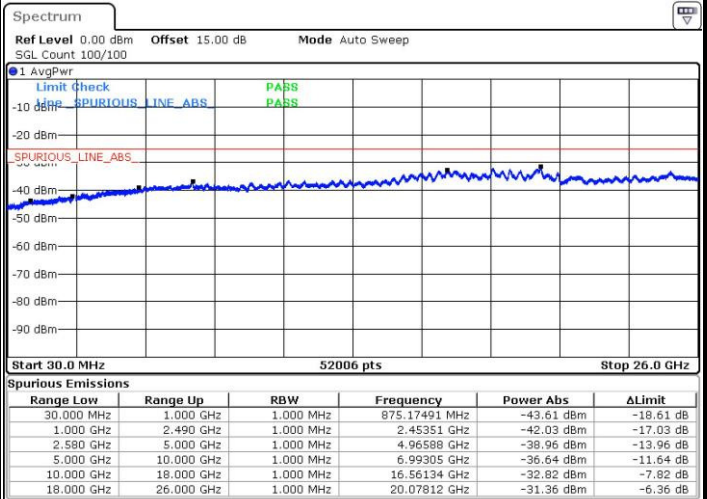

Date: 3.MAY.2016 11:14:31

Lowest Channel / 16QAM

Date: 3.MAY.2016 11:15:27

LTE Band 4 / 20MHz

Middle Channel / QPSK

Date: 3.MAY.2016 11:17:06

Middle Channel / 16QAM

Date: 3.MAY.2016 11:18:03

Highest Channel / QPSK

Date: 3.MAY.2016 11:24:20

Highest Channel / 16QAM

Date: 3.MAY.2016 11:25:16

LTE Band 7 / 5MHz

Lowest Channel / QPSK

Lowest Channel / 16QAM

Date: 3.MAY.2016 21:00:32

Date: 3.MAY.2016 20:59:39

Middle Channel / QPSK

Middle Channel / 16QAM

Date: 3.MAY.2016 21:01:28

Date: 3.MAY.2016 21:02:22

LTE Band 7 / 5MHz

Highest Channel / QPSK

Date: 3.MAY.2016 21:04:08