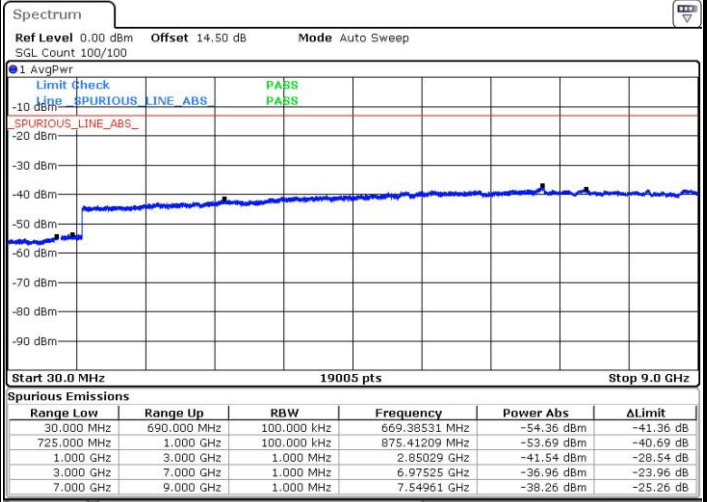

Date: 3.MAY.2016 21:43:50

Lowest Channel / 16QAM

Date: 3.MAY.2016 21:45:07

LTE Band 7 / 20MHz

Middle Channel / QPSK

Middle Channel / 16QAM

Date: 3.MAY.2016 21:47:17

Date: 3.MAY.2016 21:46:21

Highest Channel / QPSK

Highest Channel / 16QAM

Date: 3.MAY.2016 21:53:42

Date: 3.MAY.2016 21:52:36

LTE Band 12 / 1.4MHz

Lowest Channel / QPSK

Lowest Channel / 16QAM

Date: 4.MAY.2016 00:29:46

Date: 4.MAY.2016 00:30:42

Middle Channel / QPSK

Middle Channel / 16QAM

Date: 4.MAY.2016 00:32:22

Date: 4.MAY.2016 00:33:18

LTE Band 12 / 1.4MHz

Highest Channel / QPSK

Date: 4.MAY.2016 00:43:08

Highest Channel / 16QAM

Date: 4.MAY.2016 00:44:04

LTE Band 12 / 3MHz

Lowest Channel / QPSK

Date: 4.MAY.2016 00:53:53

Lowest Channel / 16QAM

Date: 4.MAY.2016 00:54:49

LTE Band 12 / 3MHz