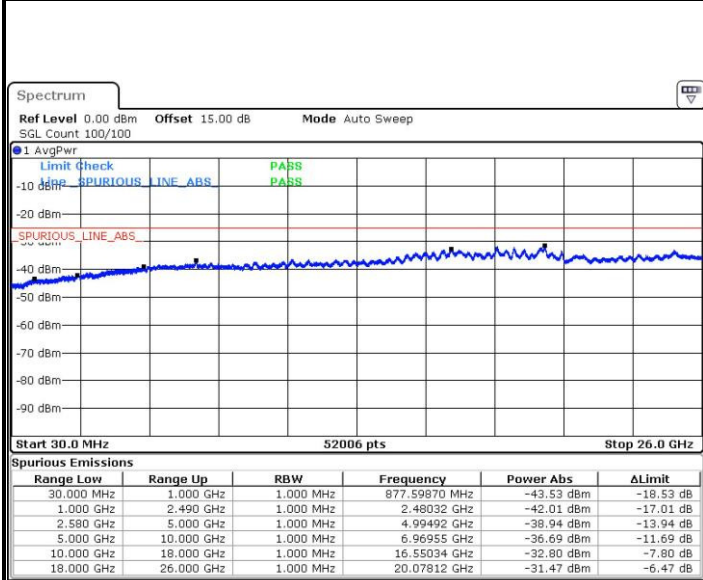

Highest Channel / QPSK

Date: 3.MAY.2016 11:24:20

Highest Channel / 16QAM

Date: 3.MAY.2016 11:25:16

LTE Band 7 / 5MHz

Lowest Channel / QPSK

Lowest Channel / 16QAM

Date: 3.MAY.2016 21:00:32

Date: 3.MAY.2016 20:59:39

Middle Channel / QPSK

Middle Channel / 16QAM

Date: 3.MAY.2016 21:01:28

Date: 3.MAY.2016 21:02:22

LTE Band 7 / 5MHz

Highest Channel / QPSK

Date: 3.MAY.2016 21:04:08

Highest Channel / 16QAM

Date: 3.MAY.2016 21:03:16

LTE Band 7 / 10MHz

Lowest Channel / QPSK

Date: 3.MAY.2016 21:09:10

Lowest Channel / 16QAM

Date: 3.MAY.2016 21:10:17

LTE Band 7 / 10MHz