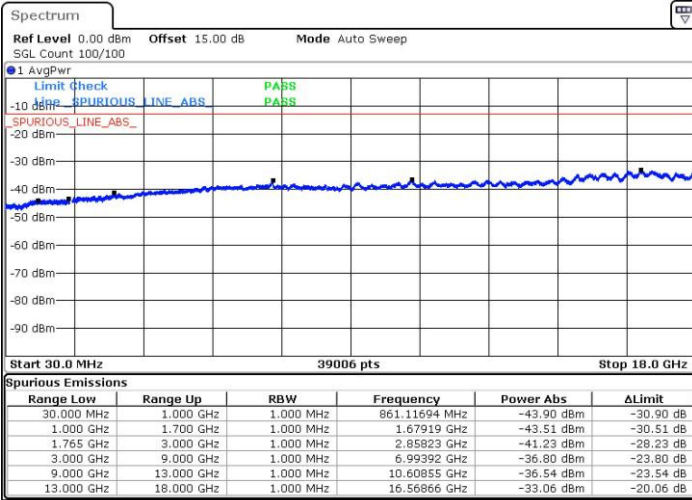

LTE Band 4 / 10MHz

Middle Channel / QPSK

Middle Channel / 16QAM

Date: 3.MAY.2016 10:42:59

Date: 3.MAY.2016 10:43:56