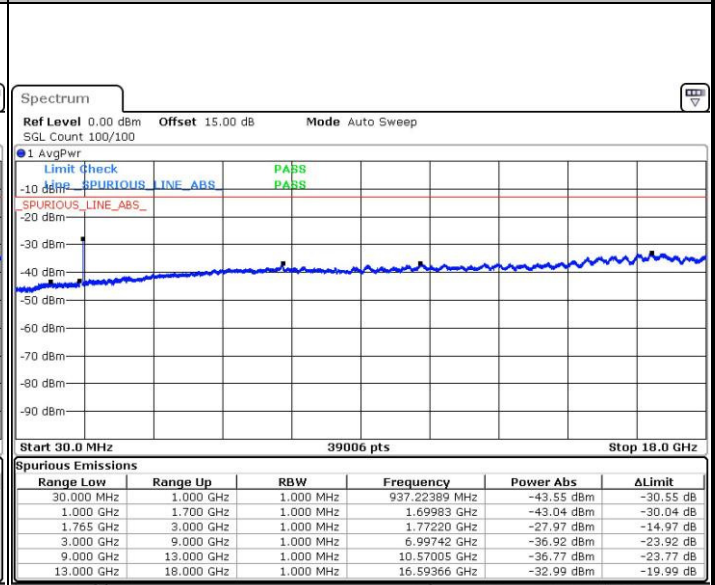

Date: 3.MAY.2016 11:00:59

LTE Band 4 / 15MHz

Highest Channel / QPSK

Date: 3.MAY.2016 11:07:16

Highest Channel / 16QAM

Date: 3.MAY.2016 11:08:13

LTE Band 4 / 20MHz

Lowest Channel / QPSK

Date: 3.MAY.2016 11:14:31

Lowest Channel / 16QAM

Date: 3.MAY.2016 11:15:27

LTE Band 4 / 20MHz

Middle Channel / QPSK

Date: 3.MAY.2016 11:17:06

Middle Channel / 16QAM

Date: 3.MAY.2016 11:18:03

Highest Channel / QPSK

Date: 3.MAY.2016 11:24:20

Highest Channel / 16QAM

Date: 3.MAY.2016 11:25:16

LTE Band 7 / 5MHz

Lowest Channel / QPSK

Lowest Channel / 16QAM

Date: 3.MAY.2016 21:00:32