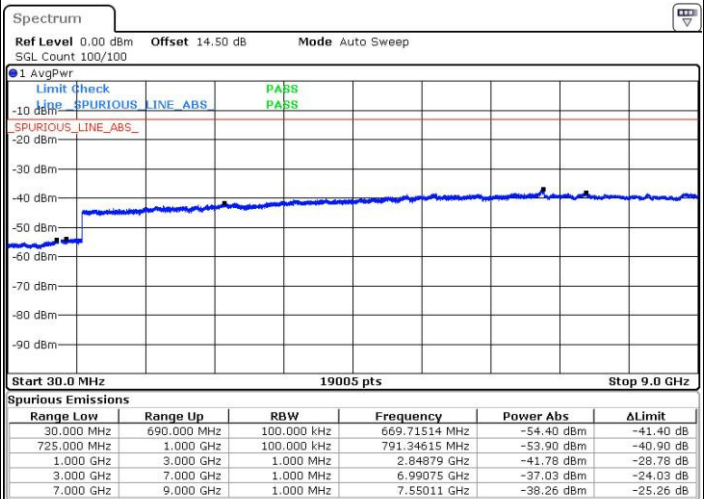

Date: 4.MAY.2016 00:30:42

Middle Channel / QPSK

Middle Channel / 16QAM

Date: 4.MAY.2016 00:32:22

Date: 4.MAY.2016 00:33:18

LTE Band 12 / 1.4MHz

Highest Channel / QPSK

Date: 4.MAY.2016 00:43:08

Highest Channel / 16QAM

Date: 4.MAY.2016 00:44:04

LTE Band 12 / 3MHz

Lowest Channel / QPSK

Date: 4.MAY.2016 00:53:53

Lowest Channel / 16QAM

Date: 4.MAY.2016 00:54:49

LTE Band 12 / 3MHz