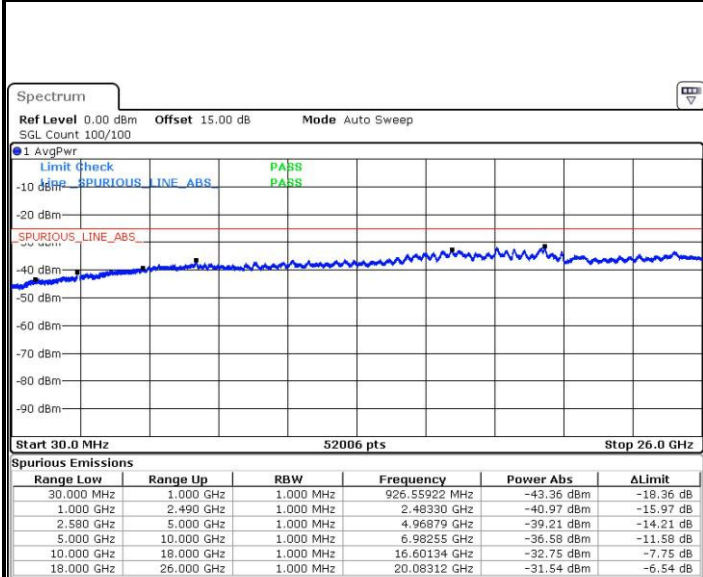

Highest Channel / QPSK

Date: 3.MAY.2016 11:24:20

Highest Channel / 16QAM

Date: 3.MAY.2016 11:25:16

LTE Band 7 / 5MHz

Lowest Channel / QPSK

Lowest Channel / 16QAM

Date: 3.MAY.2016 21:00:32

Date: 3.MAY.2016 20:59:39

Middle Channel / QPSK

Middle Channel / 16QAM

Date: 3.MAY.2016 21:01:28

Date: 3.MAY.2016 21:02:22

LTE Band 7 / 5MHz

Highest Channel / QPSK

Date: 3.MAY.2016 21:04:08

Highest Channel / 16QAM

Date: 3.MAY.2016 21:03:16

LTE Band 7 / 10MHz

Lowest Channel / QPSK

Date: 3.MAY.2016 21:09:10

Lowest Channel / 16QAM

Date: 3.MAY.2016 21:10:17

LTE Band 7 / 10MHz