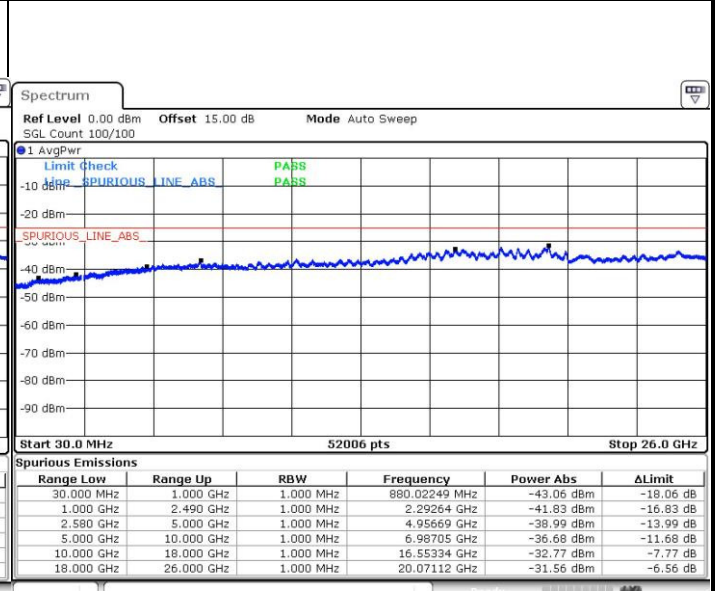

LTE Band 7 / 15MHz

Lowest Channel / QPSK

Lowest Channel / 16QAM

Date: 3.MAY.2016 21:28:07

Date: 3.MAY.2016 21:29:54

Middle Channel / QPSK

Middle Channel / 16QAM

Date: 3.MAY.2016 21:32:04

Date: 3.MAY.2016 21:30:47

LTE Band7 / 15MHz

Highest Channel / QPSK

Date: 4.MAY.2016 00:07:13

Highest Channel / 16QAM

Date: 3.MAY.2016 22:21:08

LTE Band 7 / 20MHz

Lowest Channel / QPSK

Date: 3.MAY.2016 21:43:50

Lowest Channel / 16QAM

Date: 3.MAY.2016 21:45:07

LTE Band 7 / 20MHz

Middle Channel / QPSK

Middle Channel / 16QAM

Date: 3.MAY.2016 21:47:17

Date: 3.MAY.2016 21:46:21

Highest Channel / QPSK

Highest Channel / 16QAM

Date: 3.MAY.2016 21:53:42

Date: 3.MAY.2016 21:52:36

LTE Band 12 / 1.4MHz

Lowest Channel / QPSK

Lowest Channel / 16QAM

Date: 4.MAY.2016 00:29:46