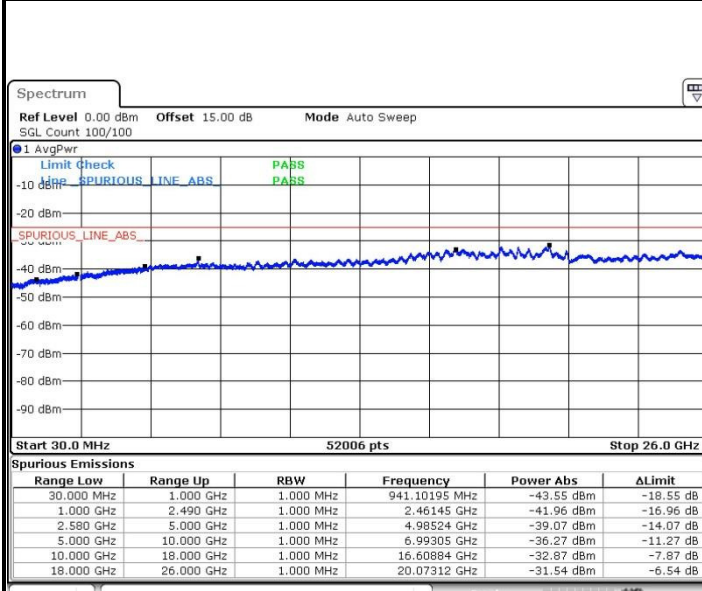

Highest Channel / 16QAM

Date: 3.MAY.2016 21:03:16

LTE Band 7 / 10MHz

Lowest Channel / QPSK

Date: 3.MAY.2016 21:09:10

Lowest Channel / 16QAM

Date: 3.MAY.2016 21:10:17

LTE Band 7 / 10MHz

LTE Band 7 / 15MHz

Lowest Channel / QPSK

Lowest Channel / 16QAM

Date: 3.MAY.2016 21:28:07

Date: 3.MAY.2016 21:29:54

Middle Channel / QPSK

Middle Channel / 16QAM

Date: 3.MAY.2016 21:32:04

Date: 3.MAY.2016 21:30:47

LTE Band7 / 15MHz

Highest Channel / QPSK

Date: 4.MAY.2016 00:07:13

Highest Channel / 16QAM

Date: 3.MAY.2016 22:21:08

LTE Band 7 / 20MHz

Lowest Channel / QPSK