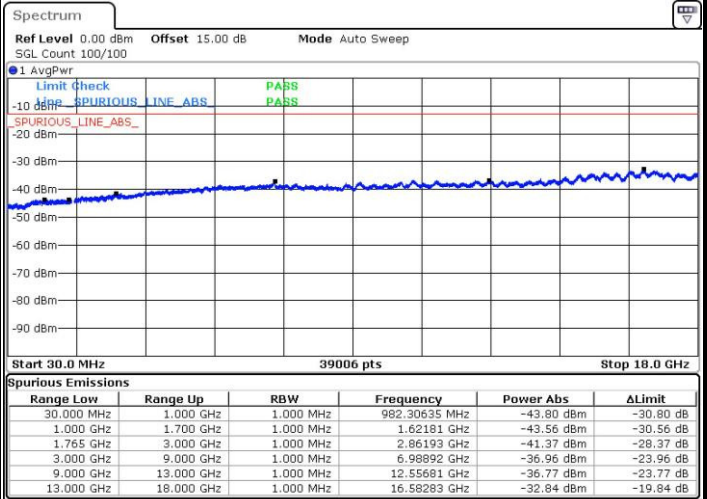

Highest Channel / QPSK

Highest Channel / 16QAM

Date: 3.MAY.2016 10:16:05

Date: 3.MAY.2016 10:17:01

LTE Band 4 / 5MHz

Lowest Channel / QPSK

Lowest Channel / 16QAM

Date: 3.MAY.2016 10:23:18

Date: 3.MAY.2016 10:24:15

Middle Channel / QPSK

Middle Channel / 16QAM

Date: 3.MAY.2016 10:25:59

Date: 3.MAY.2016 10:26:51

LTE Band 4 / 5MHz

Highest Channel / QPSK

Date: 3.MAY.2016 10:33:09