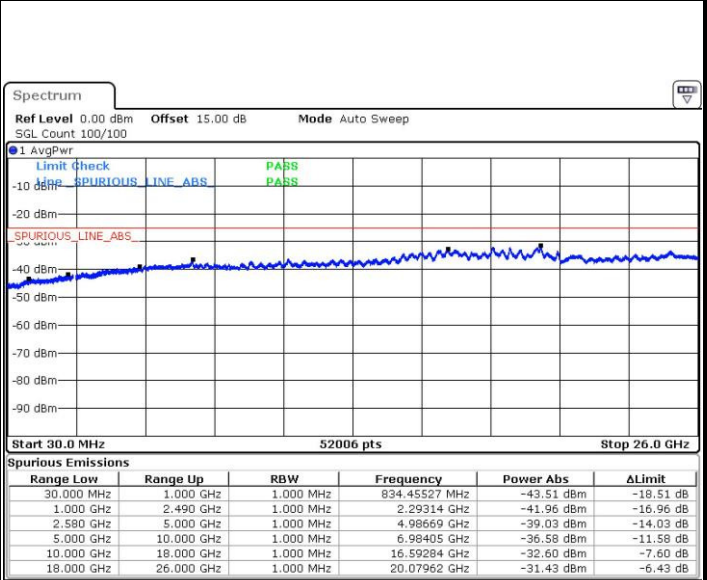

Highest Channel / QPSK

Date: 3.MAY.2016 11:24:20

Highest Channel / 16QAM

Date: 3.MAY.2016 11:25:16

LTE Band 7 / 5MHz

Lowest Channel / QPSK

Lowest Channel / 16QAM

Date: 3.MAY.2016 21:00:32

Date: 3.MAY.2016 20:59:39

Middle Channel / QPSK

Middle Channel / 16QAM

Date: 3.MAY.2016 21:01:28

Date: 3.MAY.2016 21:02:22

LTE Band 7 / 5MHz

Highest Channel / QPSK

Date: 3.MAY.2016 21:04:08

Highest Channel / 16QAM

Date: 3.MAY.2016 21:03:16

LTE Band 7 / 10MHz

Lowest Channel / QPSK

Date: 3.MAY.2016 21:09:10

Lowest Channel / 16QAM

Date: 3.MAY.2016 21:10:17

LTE Band 7 / 10MHz