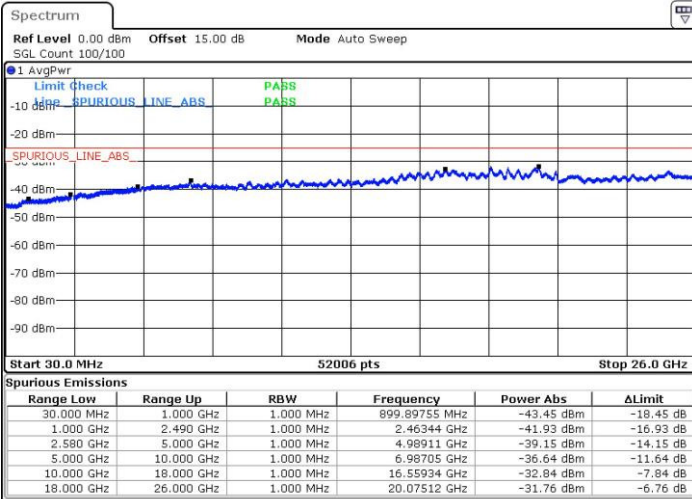

Highest Channel / 16QAM

Date: 3.MAY.2016 21:03:16

LTE Band 7 / 10MHz

Lowest Channel / QPSK

Date: 3.MAY.2016 21:09:10

Lowest Channel / 16QAM

Date: 3.MAY.2016 21:10:17

LTE Band 7 / 10MHz

Middle Channel / QPSK

Middle Channel / 16QAM

Date: 3.MAY.2016 21:12:38

Date: 3.MAY.2016 21:11:28

Highest Channel / QPSK

Highest Channel / 16QAM

Date: 3.MAY.2016 21:14:19

Date: 3.MAY.2016 21:15:29

LTE Band 7 / 15MHz

Lowest Channel / QPSK

Lowest Channel / 16QAM

Date: 3.MAY.2016 21:28:07

Date: 3.MAY.2016 21:29:54

Middle Channel / QPSK

Middle Channel / 16QAM

Date: 3.MAY.2016 21:32:04