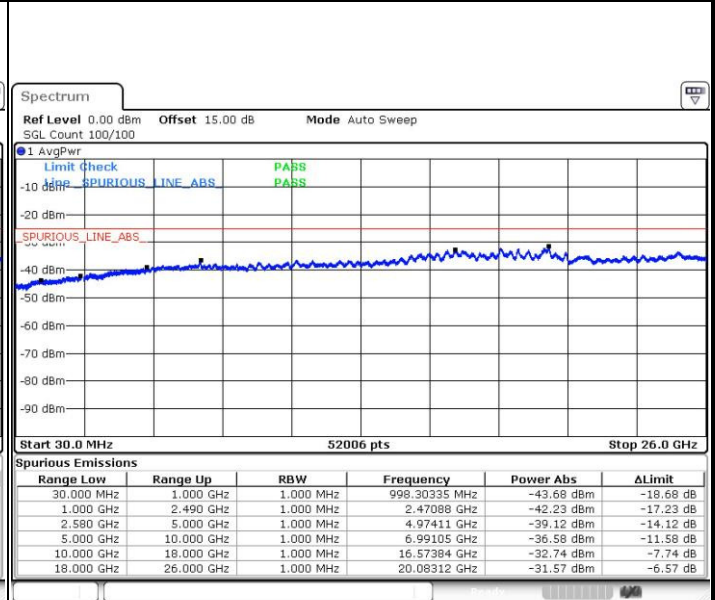

LTE Band 7 / 15MHz

Lowest Channel / QPSK

Lowest Channel / 16QAM

Date: 3.MAY.2016 21:28:07

Date: 3.MAY.2016 21:29:54

Middle Channel / QPSK

Middle Channel / 16QAM

Date: 3.MAY.2016 21:32:04

Date: 3.MAY.2016 21:30:47

LTE Band7 / 15MHz

Highest Channel / QPSK

Date: 4.MAY.2016 00:07:13

Highest Channel / 16QAM

Date: 3.MAY.2016 22:21:08

LTE Band 7 / 20MHz

Lowest Channel / QPSK

Date: 3.MAY.2016 21:43:50

Lowest Channel / 16QAM

Date: 3.MAY.2016 21:45:07

LTE Band 7 / 20MHz

Middle Channel / QPSK

Middle Channel / 16QAM

Date: 3.MAY.2016 21:47:17

Date: 3.MAY.2016 21:46:21

Highest Channel / QPSK

Highest Channel / 16QAM

Date: 3.MAY.2016 21:53:42

Date: 3.MAY.2016 21:52:36

LTE Band 12 / 1.4MHz

Lowest Channel / QPSK

Lowest Channel / 16QAM

Date: 4.MAY.2016 00:29:46