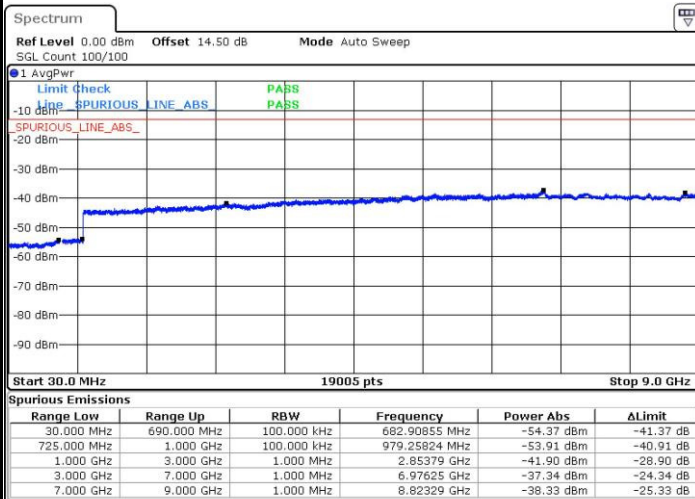

Highest Channel / QPSK

Highest Channel / 16QAM

Date: 3.MAY.2016 21:53:42

Date: 3.MAY.2016 21:52:36

LTE Band 12 / 1.4MHz

Lowest Channel / QPSK

Lowest Channel / 16QAM

Date: 4.MAY.2016 00:29:46

Date: 4.MAY.2016 00:30:42

Middle Channel / QPSK

Middle Channel / 16QAM

Date: 4.MAY.2016 00:32:22

Date: 4.MAY.2016 00:33:18

LTE Band 12 / 1.4MHz

Highest Channel / QPSK

Date: 4.MAY.2016 00:43:08

Highest Channel / 16QAM

Date: 4.MAY.2016 00:44:04

LTE Band 12 / 3MHz

Lowest Channel / QPSK

Date: 4.MAY.2016 00:53:53

Lowest Channel / 16QAM

Date: 4.MAY.2016 00:54:49

LTE Band 12 / 3MHz