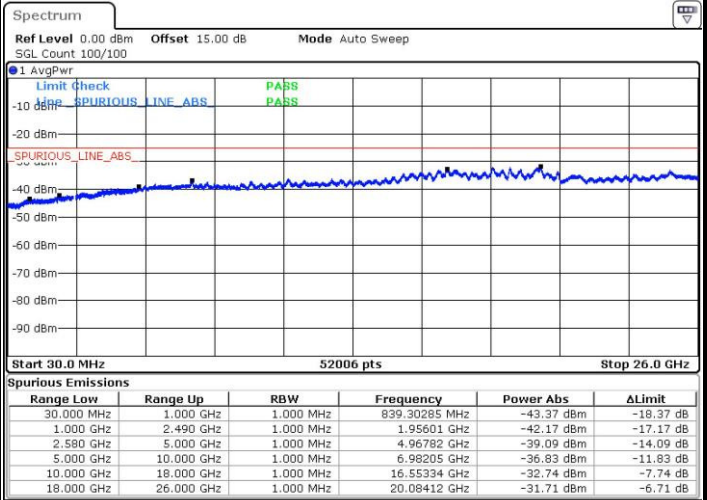

Date: 3.MAY.2016 21:30:47

LTE Band7 / 15MHz

Highest Channel / QPSK

Date: 4.MAY.2016 00:07:13

Highest Channel / 16QAM

Date: 3.MAY.2016 22:21:08

LTE Band 7 / 20MHz

Lowest Channel / QPSK

Date: 3.MAY.2016 21:43:50

Lowest Channel / 16QAM

Date: 3.MAY.2016 21:45:07

LTE Band 7 / 20MHz

Middle Channel / QPSK

Middle Channel / 16QAM

Date: 3.MAY.2016 21:47:17

Date: 3.MAY.2016 21:46:21

Highest Channel / QPSK

Highest Channel / 16QAM

Date: 3.MAY.2016 21:53:42

Date: 3.MAY.2016 21:52:36

LTE Band 12 / 1.4MHz

Lowest Channel / QPSK

Lowest Channel / 16QAM

Date: 4.MAY.2016 00:29:46