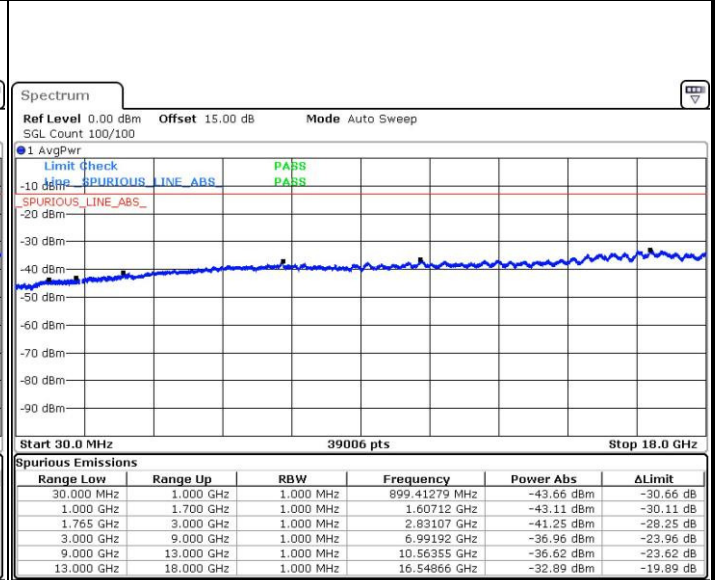

Date: 3.MAY.2016 11:00:59

LTE Band 4 / 15MHz

Highest Channel / QPSK

Date: 3.MAY.2016 11:07:16

Highest Channel / 16QAM

Date: 3.MAY.2016 11:08:13

LTE Band 4 / 20MHz

Lowest Channel / QPSK

Date: 3.MAY.2016 11:14:31

Lowest Channel / 16QAM

Date: 3.MAY.2016 11:15:27

LTE Band 4 / 20MHz

Middle Channel / QPSK

Date: 3.MAY.2016 11:17:06

Middle Channel / 16QAM

Date: 3.MAY.2016 11:18:03

Highest Channel / QPSK

Date: 3.MAY.2016 11:24:20

Highest Channel / 16QAM

Date: 3.MAY.2016 11:25:16

LTE Band 7 / 5MHz

Lowest Channel / QPSK

Lowest Channel / 16QAM

Date: 3.MAY.2016 21:00:32