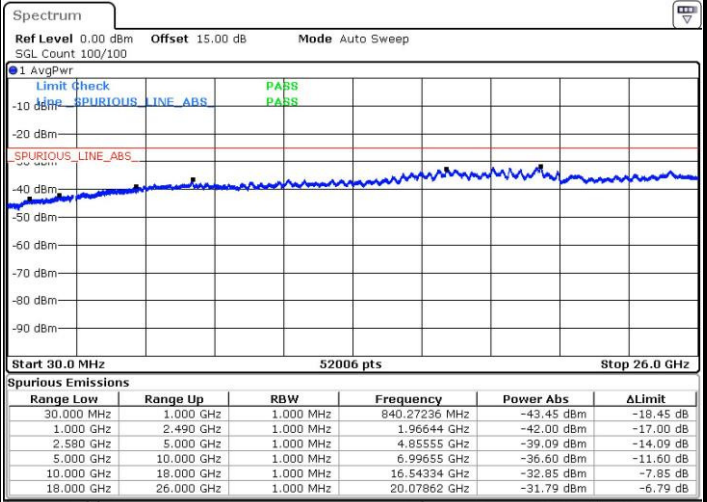

Date: 3.MAY.2016 20:59:39

Middle Channel / QPSK

Middle Channel / 16QAM

Date: 3.MAY.2016 21:01:28

Date: 3.MAY.2016 21:02:22

LTE Band 7 / 5MHz

Highest Channel / QPSK

Date: 3.MAY.2016 21:04:08

Highest Channel / 16QAM

Date: 3.MAY.2016 21:03:16

LTE Band 7 / 10MHz

Lowest Channel / QPSK

Date: 3.MAY.2016 21:09:10

Lowest Channel / 16QAM

Date: 3.MAY.2016 21:10:17

LTE Band 7 / 10MHz

Middle Channel / QPSK

Middle Channel / 16QAM

Date: 3.MAY.2016 21:12:38

Date: 3.MAY.2016 21:11:28

Highest Channel / QPSK

Highest Channel / 16QAM

Date: 3.MAY.2016 21:14:19

Date: 3.MAY.2016 21:15:29