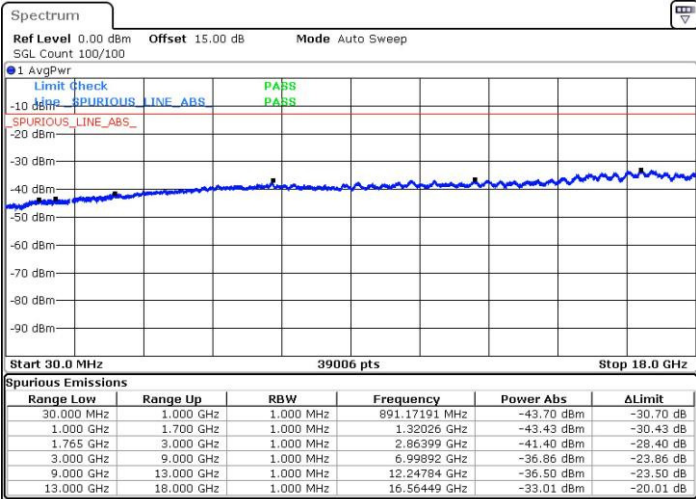

Highest Channel / QPSK

Highest Channel / 16QAM

Date: 3.MAY.2016 10:16:05

Date: 3.MAY.2016 10:17:01

LTE Band 4 / 5MHz

Lowest Channel / QPSK

Lowest Channel / 16QAM

Date: 3.MAY.2016 10:23:18

Date: 3.MAY.2016 10:24:15

Middle Channel / QPSK

Middle Channel / 16QAM

Date: 3.MAY.2016 10:25:59

Date: 3.MAY.2016 10:26:51

LTE Band 4 / 5MHz

Highest Channel / QPSK

Date: 3.MAY.2016 10:33:09