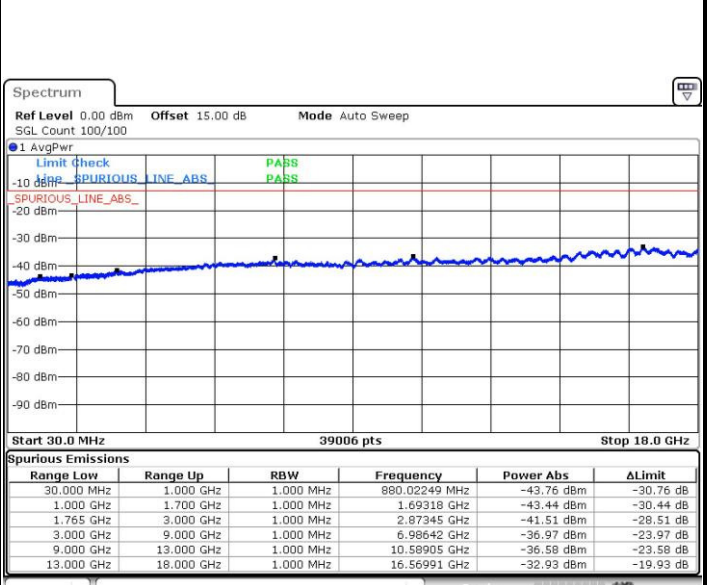

Date: 3.MAY.2016 10:24:15

Middle Channel / QPSK

Middle Channel / 16QAM

Date: 3.MAY.2016 10:25:59

Date: 3.MAY.2016 10:26:51

LTE Band 4 / 5MHz

Highest Channel / QPSK

Date: 3.MAY.2016 10:33:09

Highest Channel / 16QAM

Date: 3.MAY.2016 10:34:05

LTE Band 4 / 10MHz

Lowest Channel / QPSK

Date: 3.MAY.2016 10:40:23

Lowest Channel / 16QAM

Date: 3.MAY.2016 10:41:20

LTE Band 4 / 10MHz

Middle Channel / QPSK

Middle Channel / 16QAM

Date: 3.MAY.2016 10:42:59

Date: 3.MAY.2016 10:43:56

Highest Channel / QPSK

Highest Channel / 16QAM

Date: 3.MAY.2016 10:50:13

Date: 3.MAY.2016 10:51:09

LTE Band 4 / 15MHz

Lowest Channel / QPSK

Lowest Channel / 16QAM

Date: 3.MAY.2016 10:57:27

Date: 3.MAY.2016 10:58:23

Middle Channel / QPSK

Middle Channel / 16QAM

Date: 3.MAY.2016 11:00:03