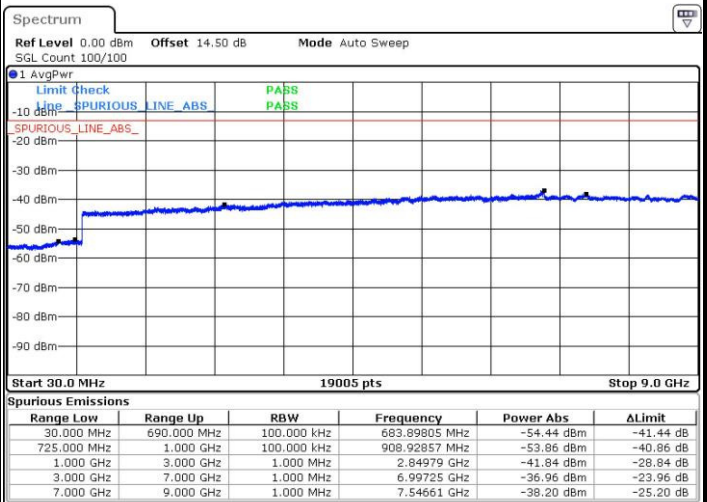

Date: 3.MAY.2016 21:43:50

Lowest Channel / 16QAM

Date: 3.MAY.2016 21:45:07

LTE Band 7 / 20MHz

Middle Channel / QPSK

Middle Channel / 16QAM

Date: 3.MAY.2016 21:47:17

Date: 3.MAY.2016 21:46:21

Highest Channel / QPSK

Highest Channel / 16QAM

Date: 3.MAY.2016 21:53:42

Date: 3.MAY.2016 21:52:36

LTE Band 12 / 1.4MHz

Lowest Channel / QPSK

Lowest Channel / 16QAM

Date: 4.MAY.2016 00:29:46

Date: 4.MAY.2016 00:30:42

Middle Channel / QPSK

Middle Channel / 16QAM

Date: 4.MAY.2016 00:32:22

Date: 4.MAY.2016 00:33:18

LTE Band 12 / 1.4MHz

Highest Channel / QPSK

Date: 4.MAY.2016 00:43:08