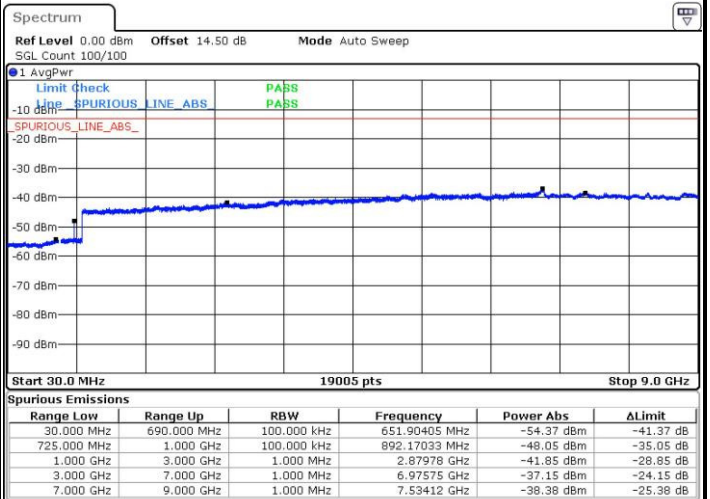

Highest Channel / 16QAM

Date: 4.MAY.2016 00:44:04

LTE Band 12 / 3MHz

Lowest Channel / QPSK

Date: 4.MAY.2016 00:53:53

Lowest Channel / 16QAM

Date: 4.MAY.2016 00:54:49

LTE Band 12 / 3MHz

Middle Channel / QPSK

Middle Channel / 16QAM

Date: 4.MAY.2016 00:56:27

Date: 4.MAY.2016 00:57:24

Highest Channel / QPSK

Highest Channel / 16QAM

Date: 4.MAY.2016 01:07:11

Date: 4.MAY.2016 01:08:08

LTE Band 12 / 5MHz

Lowest Channel / QPSK

Lowest Channel / 16QAM

Date: 4.MAY.2016 01:17:56

Date: 4.MAY.2016 01:18:52

Middle Channel / QPSK

Middle Channel / 16QAM

Date: 4.MAY.2016 01:20:31