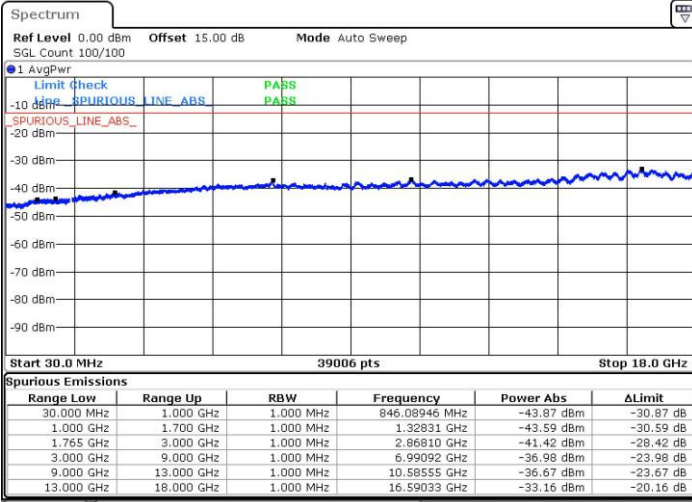

LTE Band 4 / 1.4MHz

Lowest Channel / QPSK

Lowest Channel / 16QAM

Date: 3.MAY.2016 09:48:57

Date: 3.MAY.2016 09:49:53

Middle Channel / QPSK

Middle Channel / 16QAM

Date: 3.MAY.2016 09:51:33

Date: 3.MAY.2016 09:52:29

LTE Band 4 / 1.4MHz

Highest Channel / QPSK

Date: 3.MAY.2016 09:56:47

Highest Channel / 16QAM

Date: 3.MAY.2016 09:59:43

LTE Band 4 / 3MHz

Lowest Channel / QPSK