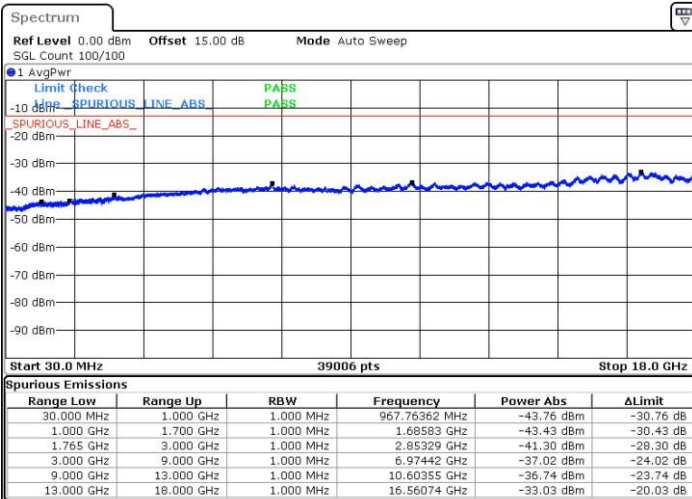

Date: 3.MAY.2016 10:06:13

Lowest Channel / 16QAM

Date: 3.MAY.2016 10:07:09

LTE Band 4 / 3MHz

Middle Channel / QPSK

Middle Channel / 16QAM

Date: 3.MAY.2016 10:08:50

Date: 3.MAY.2016 10:09:46

Highest Channel / QPSK

Highest Channel / 16QAM

Date: 3.MAY.2016 10:16:05

Date: 3.MAY.2016 10:17:01

LTE Band 4 / 5MHz

Lowest Channel / QPSK

Lowest Channel / 16QAM

Date: 3.MAY.2016 10:23:18