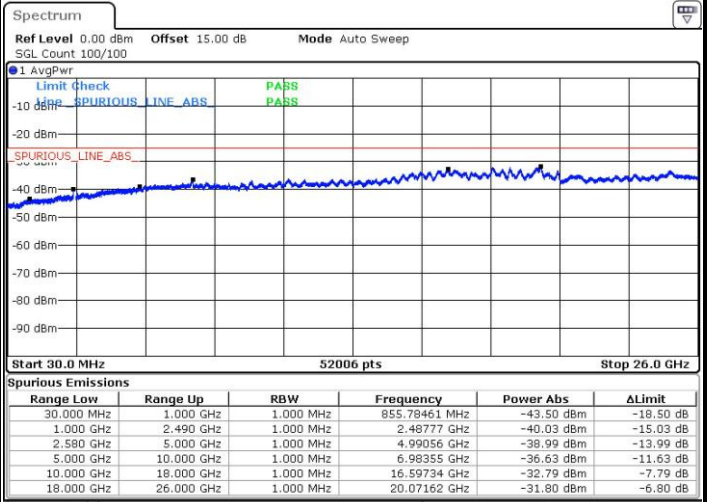

Highest Channel / 16QAM

Date: 3.MAY.2016 21:03:16

LTE Band 7 / 10MHz

Lowest Channel / QPSK

Date: 3.MAY.2016 21:09:10

Lowest Channel / 16QAM

Date: 3.MAY.2016 21:10:17

LTE Band 7 / 10MHz

Middle Channel / QPSK

Middle Channel / 16QAM

Date: 3.MAY.2016 21:12:38

Date: 3.MAY.2016 21:11:28

Highest Channel / QPSK

Highest Channel / 16QAM

Date: 3.MAY.2016 21:14:19

Date: 3.MAY.2016 21:15:29

LTE Band 7 / 15MHz

Lowest Channel / QPSK

Lowest Channel / 16QAM

Date: 3.MAY.2016 21:28:07

Date: 3.MAY.2016 21:29:54

Middle Channel / QPSK

Middle Channel / 16QAM

Date: 3.MAY.2016 21:32:04