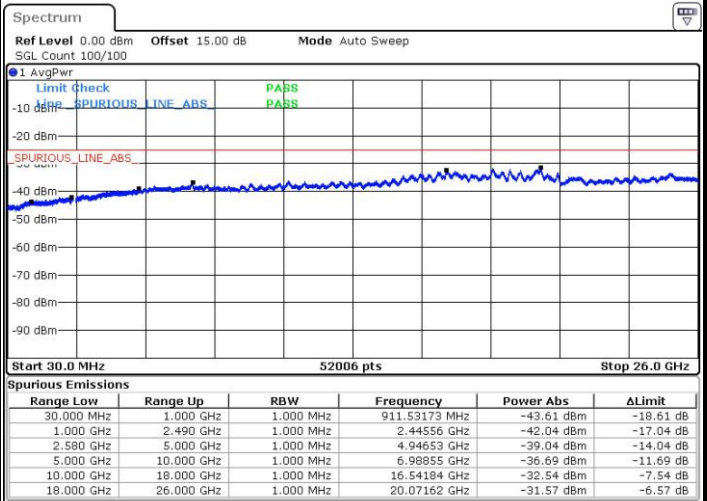

LTE Band 7 / 15MHz

Lowest Channel / QPSK

Lowest Channel / 16QAM

Date: 3.MAY.2016 21:28:07

Date: 3.MAY.2016 21:29:54

Middle Channel / QPSK

Middle Channel / 16QAM

Date: 3.MAY.2016 21:32:04

Date: 3.MAY.2016 21:30:47

LTE Band7 / 15MHz

Highest Channel / QPSK

Date: 4.MAY.2016 00:07:13

Highest Channel / 16QAM

Date: 3.MAY.2016 22:21:08

LTE Band 7 / 20MHz

Lowest Channel / QPSK