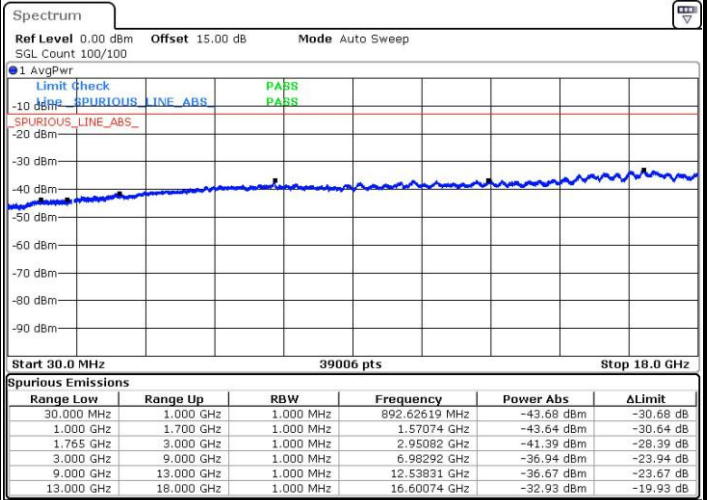

LTE Band 4 / 1.4MHz

Lowest Channel / QPSK

Lowest Channel / 16QAM

Date: 3.MAY.2016 09:48:57

Date: 3.MAY.2016 09:49:53

Middle Channel / QPSK

Middle Channel / 16QAM

Date: 3.MAY.2016 09:51:33

Date: 3.MAY.2016 09:52:29

LTE Band 4 / 1.4MHz

Highest Channel / QPSK

Date: 3.MAY.2016 09:56:47

Highest Channel / 16QAM

Date: 3.MAY.2016 09:59:43

LTE Band 4 / 3MHz

Lowest Channel / QPSK

Date: 3.MAY.2016 10:06:13

Lowest Channel / 16QAM

Date: 3.MAY.2016 10:07:09

LTE Band 4 / 3MHz

Middle Channel / QPSK

Middle Channel / 16QAM

Date: 3.MAY.2016 10:08:50

Date: 3.MAY.2016 10:09:46

Highest Channel / QPSK

Highest Channel / 16QAM

Date: 3.MAY.2016 10:16:05

Date: 3.MAY.2016 10:17:01

LTE Band 4 / 5MHz

Lowest Channel / QPSK

Lowest Channel / 16QAM

Date: 3.MAY.2016 10:23:18