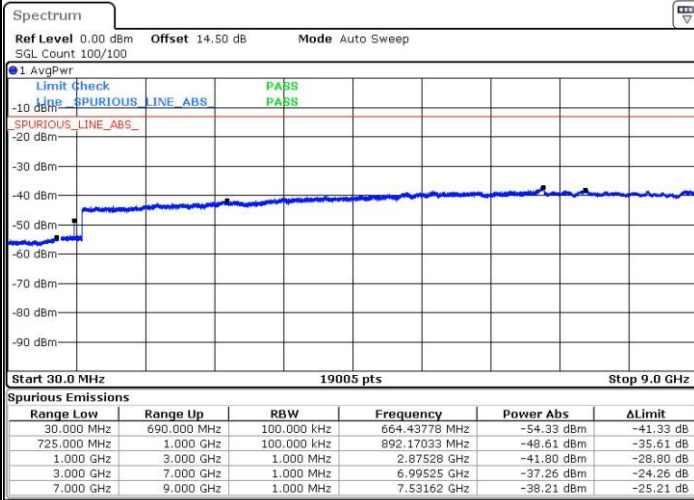

Highest Channel / 16QAM

Date: 4.MAY.2016 00:44:04

LTE Band 12 / 3MHz

Lowest Channel / QPSK

Date: 4.MAY.2016 00:53:53

Lowest Channel / 16QAM

Date: 4.MAY.2016 00:54:49

LTE Band 12 / 3MHz

Middle Channel / QPSK

Middle Channel / 16QAM

Date: 4.MAY.2016 00:56:27

Date: 4.MAY.2016 00:57:24

Highest Channel / QPSK

Highest Channel / 16QAM

Date: 4.MAY.2016 01:07:11

Date: 4.MAY.2016 01:08:08

LTE Band 12 / 5MHz

Lowest Channel / QPSK

Lowest Channel / 16QAM

Date: 4.MAY.2016 01:17:56

Date: 4.MAY.2016 01:18:52

Middle Channel / QPSK

Middle Channel / 16QAM

Date: 4.MAY.2016 01:20:31