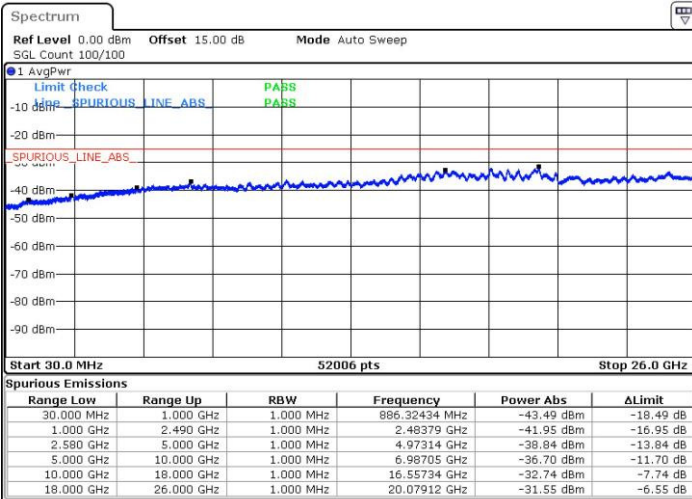

Date: 3.MAY.2016 11:14:31

Lowest Channel / 16QAM

Date: 3.MAY.2016 11:15:27

LTE Band 4 / 20MHz

Middle Channel / QPSK

Date: 3.MAY.2016 11:17:06

Middle Channel / 16QAM

Date: 3.MAY.2016 11:18:03

Highest Channel / QPSK

Date: 3.MAY.2016 11:24:20

Highest Channel / 16QAM

Date: 3.MAY.2016 11:25:16

LTE Band 7 / 5MHz

Lowest Channel / QPSK

Lowest Channel / 16QAM

Date: 3.MAY.2016 21:00:32

Date: 3.MAY.2016 20:59:39

Middle Channel / QPSK

Middle Channel / 16QAM

Date: 3.MAY.2016 21:01:28

Date: 3.MAY.2016 21:02:22

LTE Band 7 / 5MHz

Highest Channel / QPSK

Date: 3.MAY.2016 21:04:08