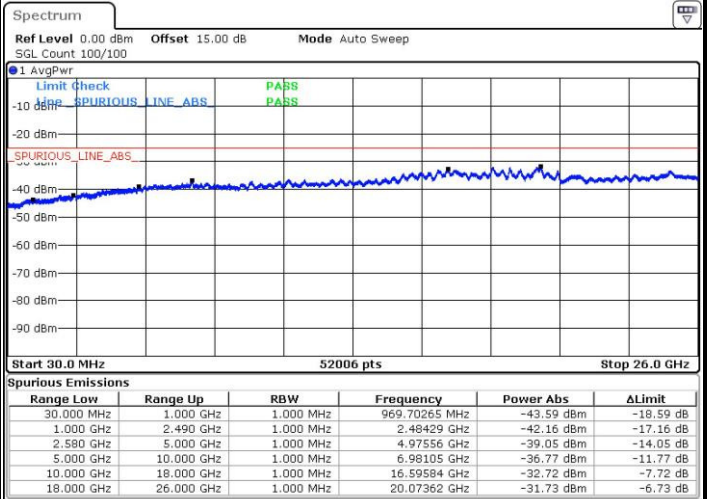

Highest Channel / 16QAM

Date: 3.MAY.2016 21:03:16

LTE Band 7 / 10MHz

Lowest Channel / QPSK

Date: 3.MAY.2016 21:09:10

Lowest Channel / 16QAM

Date: 3.MAY.2016 21:10:17

LTE Band 7 / 10MHz

Middle Channel / QPSK

Middle Channel / 16QAM

Date: 3.MAY.2016 21:12:38

Date: 3.MAY.2016 21:11:28

Highest Channel / QPSK

Highest Channel / 16QAM

Date: 3.MAY.2016 21:14:19

Date: 3.MAY.2016 21:15:29

LTE Band 7 / 15MHz

Lowest Channel / QPSK

Lowest Channel / 16QAM

Date: 3.MAY.2016 21:28:07

Date: 3.MAY.2016 21:29:54

Middle Channel / QPSK

Middle Channel / 16QAM

Date: 3.MAY.2016 21:32:04