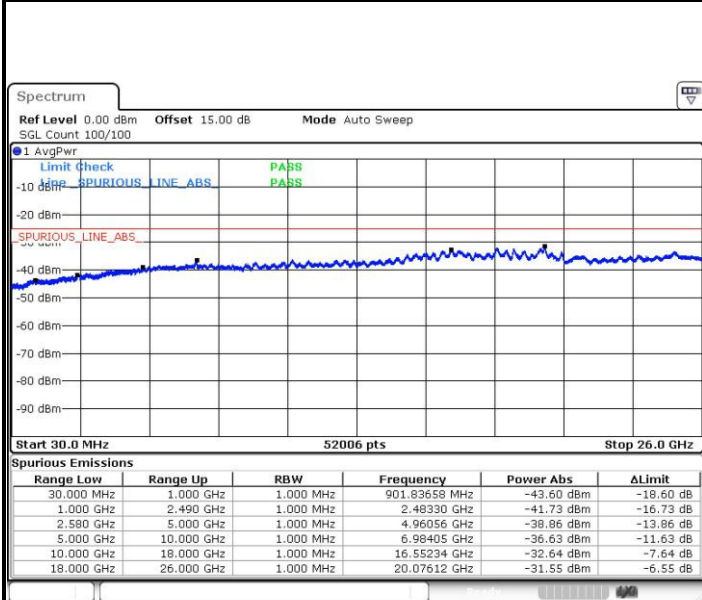

LTE Band 7 / 15MHz

Lowest Channel / QPSK

Lowest Channel / 16QAM

Date: 3.MAY.2016 21:28:07

Date: 3.MAY.2016 21:29:54

Middle Channel / QPSK

Middle Channel / 16QAM

Date: 3.MAY.2016 21:32:04

Date: 3.MAY.2016 21:30:47

LTE Band7 / 15MHz

Highest Channel / QPSK

Date: 4.MAY.2016 00:07:13

Highest Channel / 16QAM

Date: 3.MAY.2016 22:21:08

LTE Band 7 / 20MHz

Lowest Channel / QPSK

Date: 3.MAY.2016 21:43:50

Lowest Channel / 16QAM

Date: 3.MAY.2016 21:45:07

LTE Band 7 / 20MHz

Middle Channel / QPSK

Middle Channel / 16QAM

Date: 3.MAY.2016 21:47:17

Date: 3.MAY.2016 21:46:21