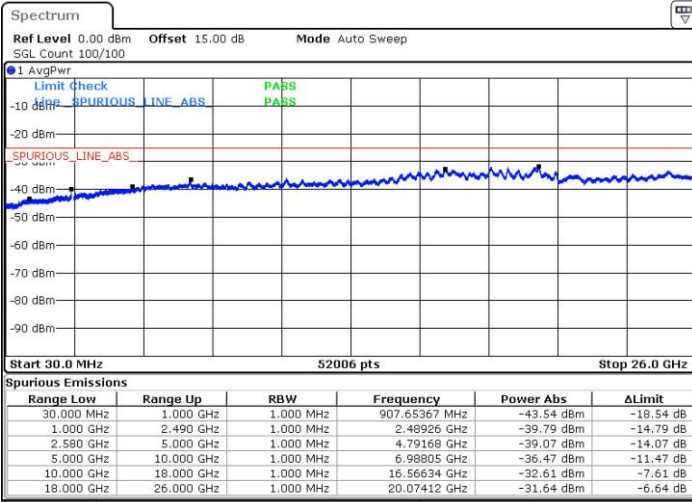

Highest Channel / 16QAM

Date: 3.MAY.2016 21:03:16

LTE Band 7 / 10MHz

Lowest Channel / QPSK

Date: 3.MAY.2016 21:09:10

Lowest Channel / 16QAM

Date: 3.MAY.2016 21:10:17

LTE Band 7 / 10MHz

Middle Channel / QPSK

Middle Channel / 16QAM

Date: 3.MAY.2016 21:12:38

Date: 3.MAY.2016 21:11:28

Highest Channel / QPSK

Highest Channel / 16QAM

Date: 3.MAY.2016 21:14:19

Date: 3.MAY.2016 21:15:29

LTE Band 7 / 15MHz

Lowest Channel / QPSK

Lowest Channel / 16QAM

Date: 3.MAY.2016 21:28:07

Date: 3.MAY.2016 21:29:54

Middle Channel / QPSK

Middle Channel / 16QAM

Date: 3.MAY.2016 21:32:04