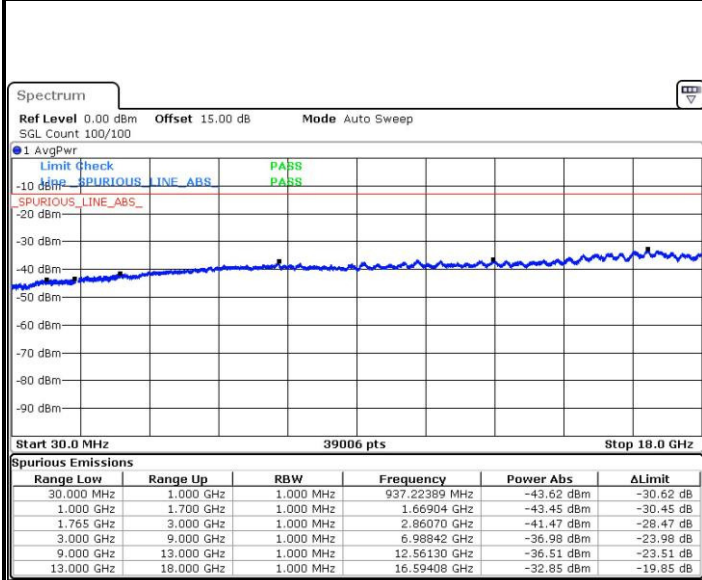

Date: 3.MAY.2016 11:00:59

LTE Band 4 / 15MHz

Highest Channel / QPSK

Date: 3.MAY.2016 11:07:16

Highest Channel / 16QAM

Date: 3.MAY.2016 11:08:13

LTE Band 4 / 20MHz

Lowest Channel / QPSK

Date: 3.MAY.2016 11:14:31

Lowest Channel / 16QAM

Date: 3.MAY.2016 11:15:27

LTE Band 4 / 20MHz

Middle Channel / QPSK

Date: 3.MAY.2016 11:17:06

Middle Channel / 16QAM

Date: 3.MAY.2016 11:18:03

Highest Channel / QPSK

Date: 3.MAY.2016 11:24:20

Highest Channel / 16QAM

Date: 3.MAY.2016 11:25:16

LTE Band 7 / 5MHz

Lowest Channel / QPSK

Lowest Channel / 16QAM

Date: 3.MAY.2016 21:00:32