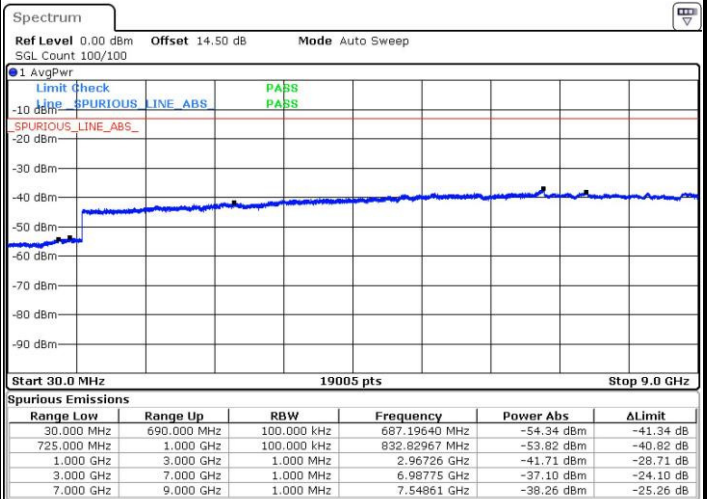

LTE Band 12 / 5MHz

Lowest Channel / QPSK

Lowest Channel / 16QAM

Date: 4.MAY.2016 01:17:56

Date: 4.MAY.2016 01:18:52

Middle Channel / QPSK

Middle Channel / 16QAM

Date: 4.MAY.2016 01:20:31