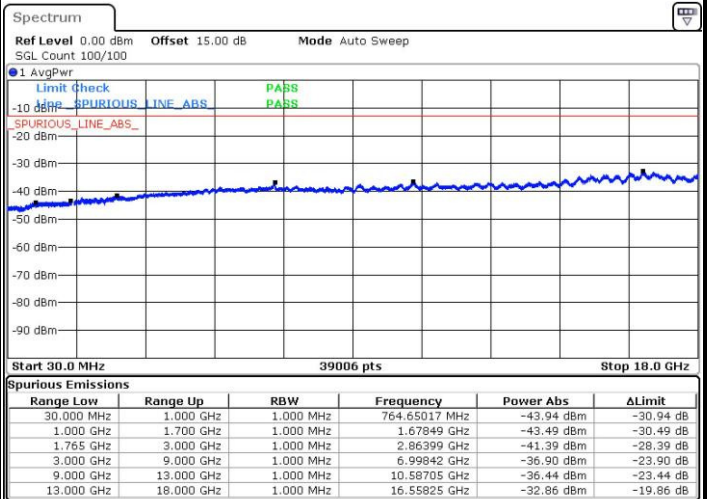

Date: 3.MAY.2016 10:06:13

Lowest Channel / 16QAM

Date: 3.MAY.2016 10:07:09

LTE Band 4 / 3MHz

Middle Channel / QPSK

Middle Channel / 16QAM

Date: 3.MAY.2016 10:08:50

Date: 3.MAY.2016 10:09:46

Highest Channel / QPSK

Highest Channel / 16QAM

Date: 3.MAY.2016 10:16:05

Date: 3.MAY.2016 10:17:01

LTE Band 4 / 5MHz

Lowest Channel / QPSK

Lowest Channel / 16QAM

Date: 3.MAY.2016 10:23:18