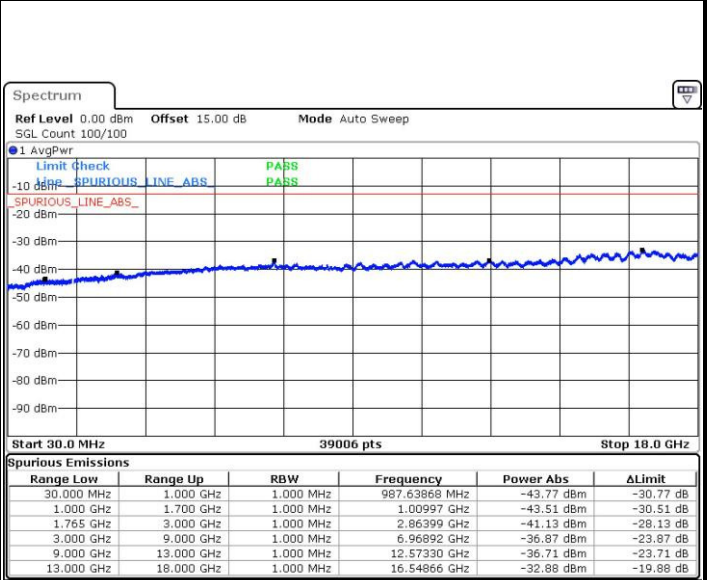

Highest Channel / QPSK

Highest Channel / 16QAM

Date: 3.MAY.2016 10:16:05

Date: 3.MAY.2016 10:17:01

LTE Band 4 / 5MHz

Lowest Channel / QPSK

Lowest Channel / 16QAM

Date: 3.MAY.2016 10:23:18

Date: 3.MAY.2016 10:24:15

Middle Channel / QPSK

Middle Channel / 16QAM

Date: 3.MAY.2016 10:25:59

Date: 3.MAY.2016 10:26:51

LTE Band 4 / 5MHz

Highest Channel / QPSK

Date: 3.MAY.2016 10:33:09

Highest Channel / 16QAM

Date: 3.MAY.2016 10:34:05

LTE Band 4 / 10MHz

Lowest Channel / QPSK

Date: 3.MAY.2016 10:40:23

Lowest Channel / 16QAM

Date: 3.MAY.2016 10:41:20

LTE Band 4 / 10MHz