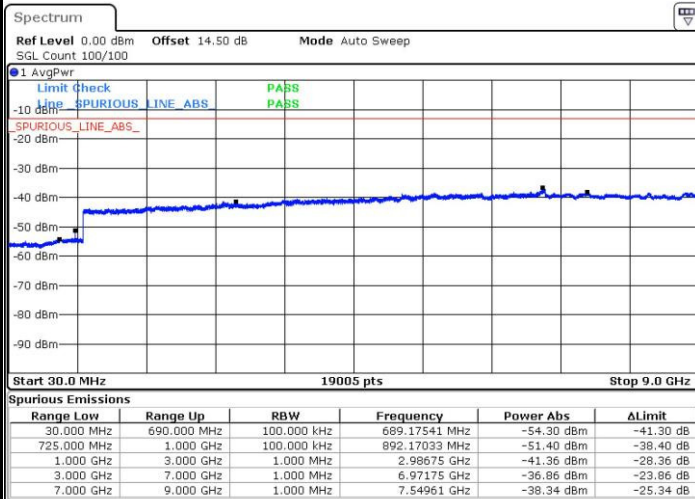

Highest Channel / 16QAM

Date: 4.MAY.2016 00:44:04

LTE Band 12 / 3MHz

Lowest Channel / QPSK

Date: 4.MAY.2016 00:53:53

Lowest Channel / 16QAM

Date: 4.MAY.2016 00:54:49

LTE Band 12 / 3MHz

Middle Channel / QPSK

Middle Channel / 16QAM

Date: 4.MAY.2016 00:56:27

Date: 4.MAY.2016 00:57:24

Highest Channel / QPSK

Highest Channel / 16QAM

Date: 4.MAY.2016 01:07:11

Date: 4.MAY.2016 01:08:08

LTE Band 12 / 5MHz

Lowest Channel / QPSK

Lowest Channel / 16QAM

Date: 4.MAY.2016 01:17:56

Date: 4.MAY.2016 01:18:52

Middle Channel / QPSK

Middle Channel / 16QAM

Date: 4.MAY.2016 01:20:31