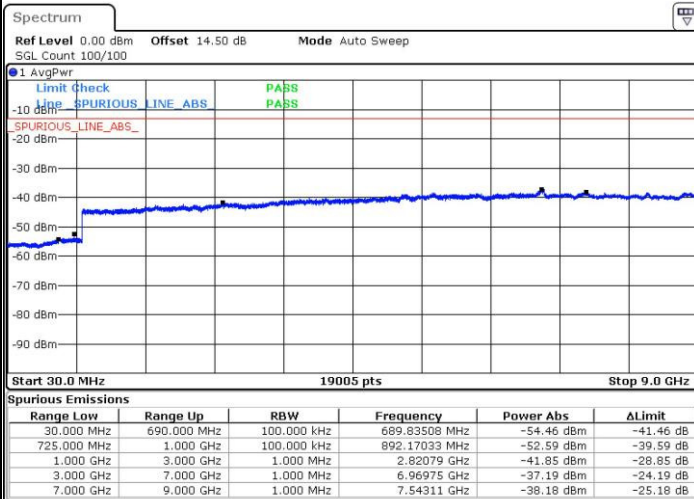

LTE Band 12 / 5MHz

Lowest Channel / QPSK

Lowest Channel / 16QAM

Date: 4.MAY.2016 01:17:56

Date: 4.MAY.2016 01:18:52

Middle Channel / QPSK

Middle Channel / 16QAM

Date: 4.MAY.2016 01:20:31