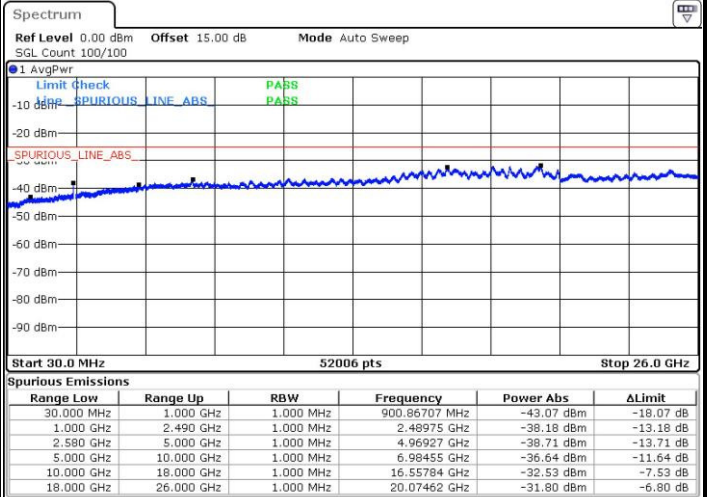

Date: 3.MAY.2016 11:14:31

Lowest Channel / 16QAM

Date: 3.MAY.2016 11:15:27

LTE Band 4 / 20MHz

Middle Channel / QPSK

Date: 3.MAY.2016 11:17:06

Middle Channel / 16QAM

Date: 3.MAY.2016 11:18:03

Highest Channel / QPSK

Date: 3.MAY.2016 11:24:20

Highest Channel / 16QAM

Date: 3.MAY.2016 11:25:16

LTE Band 7 / 5MHz

Lowest Channel / QPSK

Lowest Channel / 16QAM

Date: 3.MAY.2016 21:00:32

Date: 3.MAY.2016 20:59:39

Middle Channel / QPSK

Middle Channel / 16QAM

Date: 3.MAY.2016 21:01:28

Date: 3.MAY.2016 21:02:22

LTE Band 7 / 5MHz

Highest Channel / QPSK

Date: 3.MAY.2016 21:04:08