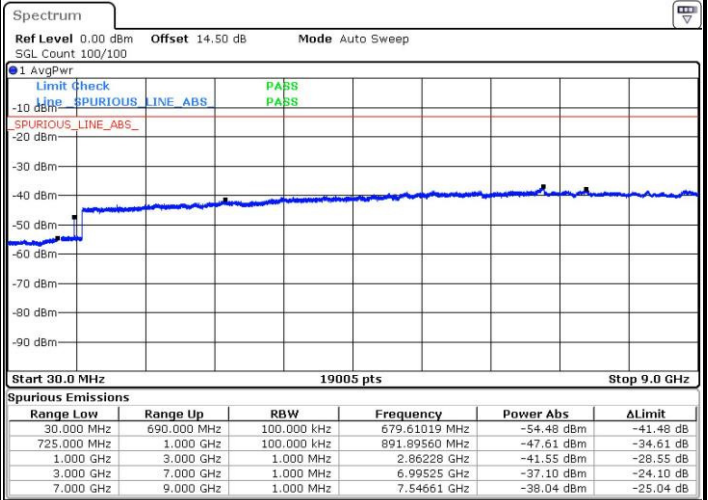

Highest Channel / 16QAM

Date: 4.MAY.2016 00:44:04

LTE Band 12 / 3MHz

Lowest Channel / QPSK

Date: 4.MAY.2016 00:53:53

Lowest Channel / 16QAM

Date: 4.MAY.2016 00:54:49

LTE Band 12 / 3MHz

Middle Channel / QPSK

Middle Channel / 16QAM

Date: 4.MAY.2016 00:56:27

Date: 4.MAY.2016 00:57:24

Highest Channel / QPSK

Highest Channel / 16QAM

Date: 4.MAY.2016 01:07:11

Date: 4.MAY.2016 01:08:08

LTE Band 12 / 5MHz

Lowest Channel / QPSK

Lowest Channel / 16QAM

Date: 4.MAY.2016 01:17:56

Date: 4.MAY.2016 01:18:52

Middle Channel / QPSK

Middle Channel / 16QAM

Date: 4.MAY.2016 01:20:31