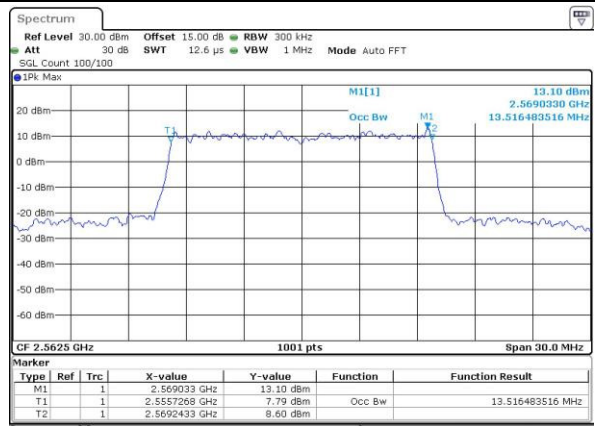

Date: 3,MAY,2016 21:24:48

Lowest Channel / 15MHz / 16QAM

Date: 3,MAY,2016 21:24:20

Middle Channel / 15MHz / QPSK

Date: 3,MAY,2016 21:25:14

Middle Channel / 15MHz / 16QAM

Date: 3,MAY,2016 21:25:39

Highest Channel / 15MHz / QPSK

Date: 3,MAY,2016 21:26:32

Highest Channel / 15MHz / 16QAM

Date: 3,MAY,2016 21:26:05

LTE Band 7

Lowest Channel / 20MHz / QPSK

Date: 3,MAY,2016 21:40:00

Lowest Channel / 20MHz / 16QAM

Date: 3,MAY,2016 21:39:22