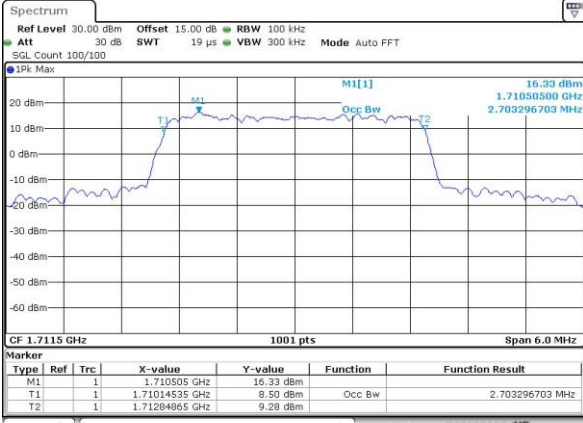

Date: 3.MAY.2016 09:52:40

Highest Channel / 1.4MHz / 16QAM

Date: 3.MAY.2016 09:52:51

LTE Band 4

Lowest Channel / 3MHz / QPSK

Date: 3.MAY.2016 09:59:54

Lowest Channel / 3MHz / 16QAM

Date: 3.MAY.2016 10:00:05