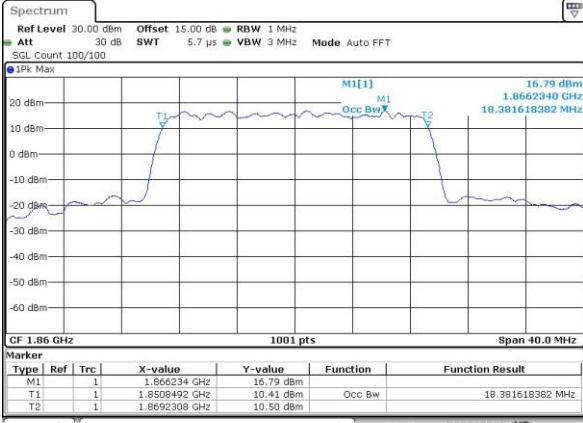

Highest Channel / 10MHz / QPSK

Date: 29_APR.2016 15:30:56

Highest Channel / 10MHz / 16QAM

Date: 29_APR.2016 15:31:07

LTE Band 2

Lowest Channel / 15MHz / QPSK

Date: 29_APR.2016 15:38:12

Lowest Channel / 15MHz / 16QAM

Date: 29_APR.2016 15:38:23

Middle Channel / 15MHz / QPSK

Date: 29_APR.2016 15:45:01

Middle Channel / 15MHz / 16QAM

Date: 29_APR.2016 15:45:42

Highest Channel / 15MHz / QPSK

Date: 29_APR.2016 15:48:08

Highest Channel / 15MHz / 16QAM

Date: 29_APR.2016 15:48:18

LTE Band 2

Lowest Channel / 20MHz / QPSK

Date: 29_APR.2016 15:55:25

Lowest Channel / 20MHz / 16QAM

Date: 29_APR.2016 15:55:35

Middle Channel / 20MHz / QPSK

Date: 29_APR.2016 16:37:19