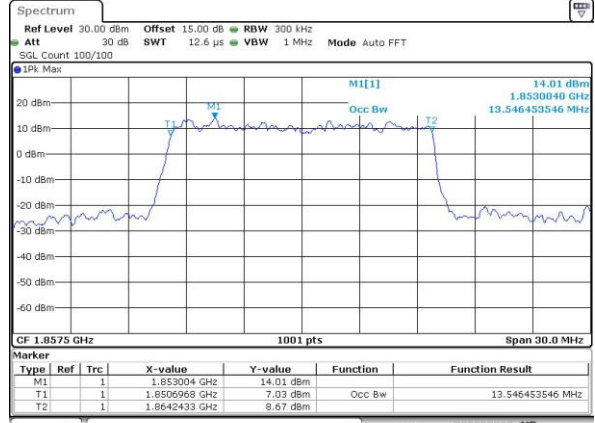

Highest Channel / 10MHz / QPSK

Date: 29_APR.2016 15:30:56

Highest Channel / 10MHz / 16QAM

Date: 29_APR.2016 15:31:07

LTE Band 2

Lowest Channel / 15MHz / QPSK

Date: 29_APR.2016 15:38:12

Lowest Channel / 15MHz / 16QAM