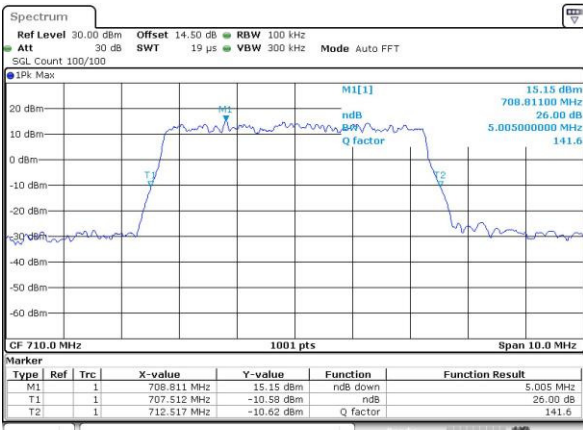

LTE Band 17

Lowest Channel / 5MHz / QPSK

Date: 3.MAY.2016 19:35:55

Lowest Channel / 5MHz / 16QAM

Date: 3.MAY.2016 19:36:05

Middle Channel / 5MHz / QPSK

Date: 3.MAY.2016 19:46:46

Middle Channel / 5MHz / 16QAM

Date: 3.MAY.2016 19:46:56

Highest Channel / 5MHz / QPSK

Date: 3.MAY.2016 19:49:22

Highest Channel / 5MHz / 16QAM

Date: 3.MAY.2016 19:49:32

LTE Band 17

Lowest Channel / 10MHz / QPSK

Date: 3.MAY.2016 20:00:09