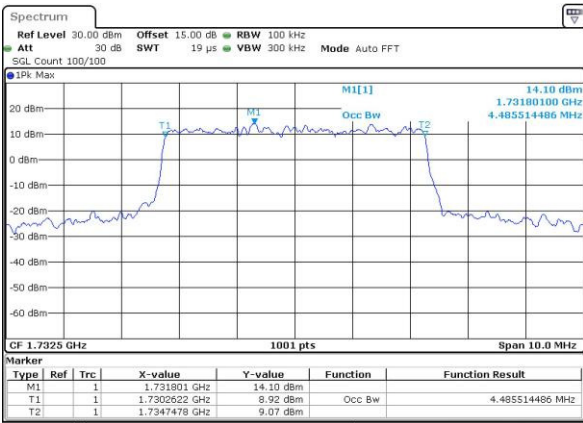

LTE Band 4

Lowest Channel / 5MHz / QPSK

Date: 3.MAY.2016 10:17:12

Lowest Channel / 5MHz / 16QAM

Date: 3.MAY.2016 10:17:23

Middle Channel / 5MHz / QPSK

Date: 3.MAY.2016 10:24:26

Middle Channel / 5MHz / 16QAM

Date: 3.MAY.2016 10:24:36

Highest Channel / 5MHz / QPSK

Date: 3.MAY.2016 10:27:02

Highest Channel / 5MHz / 16QAM

Date: 3.MAY.2016 10:27:13

LTE Band 4

Lowest Channel / 10MHz / QPSK

Date: 3.MAY.2016 10:34:16