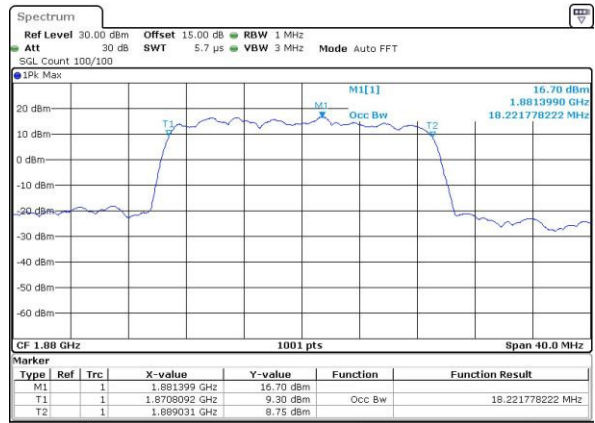

Date: 29_APR.2016 15:48:18

LTE Band 2

Lowest Channel / 20MHz / QPSK

Date: 29_APR.2016 15:55:25

Lowest Channel / 20MHz / 16QAM

Date: 29_APR.2016 15:55:35

Middle Channel / 20MHz / QPSK

Date: 29_APR.2016 16:37:19

Middle Channel / 20MHz / 16QAM

Date: 29_APR.2016 16:37:30

Highest Channel / 20MHz / QPSK

Date: 29_APR.2016 16:39:56

Highest Channel / 20MHz / 16QAM

Date: 29_APR.2016 16:40:06

LTE Band 4

Lowest Channel / 1.4MHz / QPSK