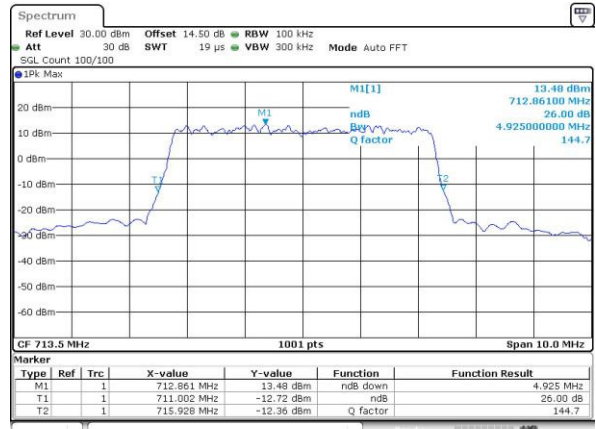

LTE Band 17

Lowest Channel / 5MHz / QPSK

Date: 3.MAY.2016 19:35:55

Lowest Channel / 5MHz / 16QAM

Date: 3.MAY.2016 19:36:05

Middle Channel / 5MHz / QPSK

Date: 3.MAY.2016 19:46:46

Middle Channel / 5MHz / 16QAM

Date: 3.MAY.2016 19:46:56

Highest Channel / 5MHz / QPSK

Date: 3.MAY.2016 19:49:22

Highest Channel / 5MHz / 16QAM

Date: 3.MAY.2016 19:49:32

LTE Band 17

Lowest Channel / 10MHz / QPSK

Date: 3.MAY.2016 20:00:09