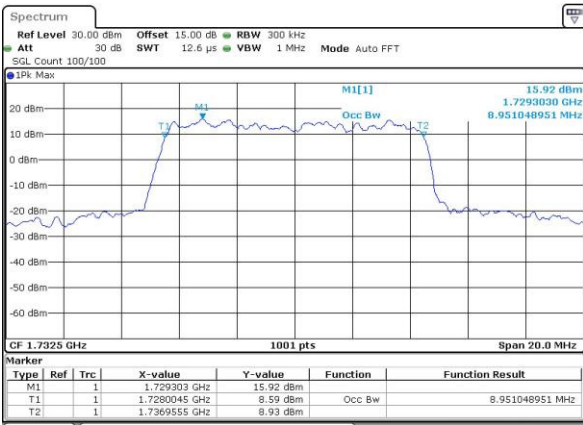

Middle Channel / 10MHz / QPSK

Date: 3.MAY.2016 10:41:31