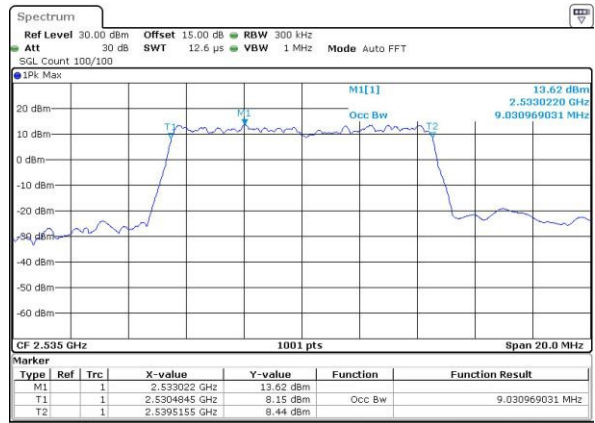

Date: 3.MAY.2016 21:05:30

LTE Band 7

Lowest Channel / 10MHz / QPSK

Date: 3,MAY,2016 21:06:23

Lowest Channel / 10MHz / 16QAM

Date: 3,MAY,2016 21:05:58

Middle Channel / 10MHz / QPSK

Date: 3,MAY,2016 21:06:46

Middle Channel / 10MHz / 16QAM

Date: 3,MAY,2016 21:07:08

Highest Channel / 10MHz / QPSK

Date: 3,MAY,2016 21:07:57

Highest Channel / 10MHz / 16QAM

Date: 3,MAY,2016 21:07:31

LTE Band 7

Lowest Channel / 15MHz / QPSK