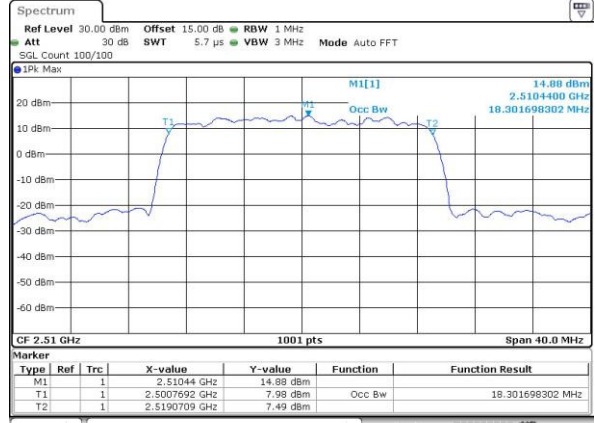

Date: 3,MAY,2016 21:26:32

Highest Channel / 15MHz / 16QAM

Date: 3,MAY,2016 21:26:05

LTE Band 7

Lowest Channel / 20MHz / QPSK

Date: 3,MAY,2016 21:40:00

Lowest Channel / 20MHz / 16QAM

Date: 3,MAY,2016 21:39:22