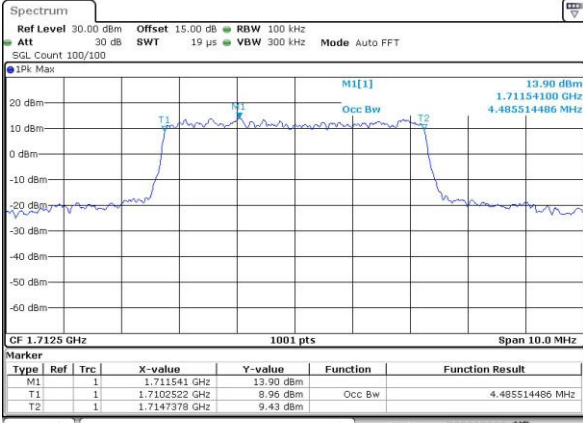

Date: 3.MAY.2016 09:52:40

Highest Channel / 1.4MHz / 16QAM

Date: 3.MAY.2016 09:52:51

LTE Band 4

Lowest Channel / 3MHz / QPSK

Date: 3.MAY.2016 09:59:54

Lowest Channel / 3MHz / 16QAM

Date: 3.MAY.2016 10:00:05

Middle Channel / 3MHz / QPSK

Date: 3.MAY.2016 10:07:20

Middle Channel / 3MHz / 16QAM

Date: 3.MAY.2016 10:07:31

Highest Channel / 3MHz / QPSK

Date: 3.MAY.2016 10:09:57

Highest Channel / 3MHz / 16QAM

Date: 3.MAY.2016 10:10:08

LTE Band 4

Lowest Channel / 5MHz / QPSK

Date: 3.MAY.2016 10:17:12

Lowest Channel / 5MHz / 16QAM

Date: 3.MAY.2016 10:17:23

Middle Channel / 5MHz / QPSK

Date: 3.MAY.2016 10:24:26

Middle Channel / 5MHz / 16QAM