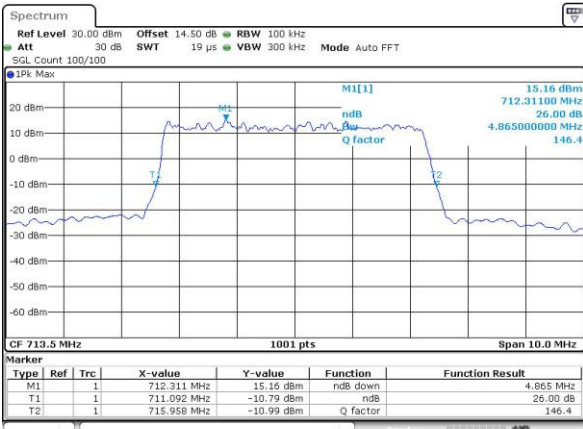

LTE Band 17

Lowest Channel / 5MHz / QPSK

Date: 3.MAY.2016 19:35:55

Lowest Channel / 5MHz / 16QAM

Date: 3.MAY.2016 19:36:05

Middle Channel / 5MHz / QPSK

Date: 3.MAY.2016 19:46:46

Middle Channel / 5MHz / 16QAM

Date: 3.MAY.2016 19:46:56

Highest Channel / 5MHz / QPSK

Date: 3.MAY.2016 19:49:22

Highest Channel / 5MHz / 16QAM

Date: 3.MAY.2016 19:49:32

LTE Band 17

Lowest Channel / 10MHz / QPSK

Date: 3.MAY.2016 20:00:09