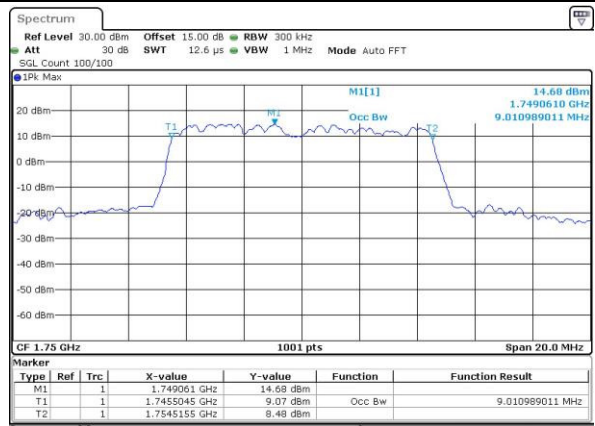

Date: 3.MAY.2016 10:24:36

Highest Channel / 5MHz / QPSK

Date: 3.MAY.2016 10:27:02

Highest Channel / 5MHz / 16QAM

Date: 3.MAY.2016 10:27:13

LTE Band 4

Lowest Channel / 10MHz / QPSK

Date: 3.MAY.2016 10:34:16

Lowest Channel / 10MHz / 16QAM

Date: 3.MAY.2016 10:34:27

Middle Channel / 10MHz / QPSK

Date: 3.MAY.2016 10:41:31

Middle Channel / 10MHz / 16QAM

Date: 3.MAY.2016 10:41:42

Highest Channel / 10MHz / QPSK

Date: 3.MAY.2016 10:44:07

Highest Channel / 10MHz / 16QAM

Date: 3.MAY.2016 10:44:18

LTE Band 4

Lowest Channel / 15MHz / QPSK

Date: 3.MAY.2016 10:51:20

Lowest Channel / 15MHz / 16QAM

Date: 3.MAY.2016 10:51:31

Middle Channel / 15MHz / QPSK