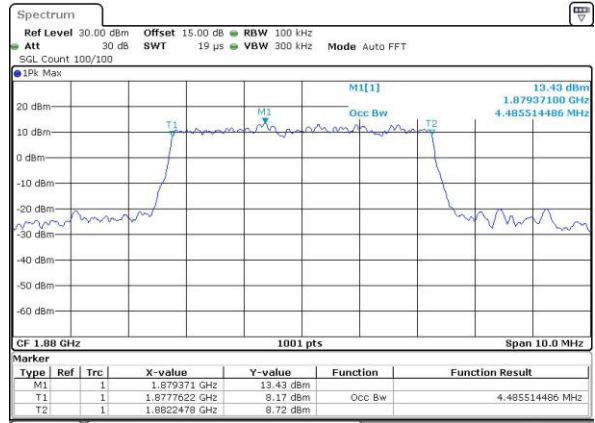

Highest Channel / 3MHz / 16QAM

Date: 29_APR.2016 14:56:44

LTE Band 2

Lowest Channel / 5MHz / QPSK

Date: 29_APR.2016 15:03:51

Lowest Channel / 5MHz / 16QAM

Date: 29_APR.2016 15:04:02

Middle Channel / 5MHz / QPSK

Date: 29_APR.2016 15:11:10

Middle Channel / 5MHz / 16QAM

Date: 29_APR.2016 15:11:21

Highest Channel / 5MHz / QPSK

Date: 29_APR.2016 15:13:46

Highest Channel / 5MHz / 16QAM

Date: 29_APR.2016 15:13:57

LTE Band 2