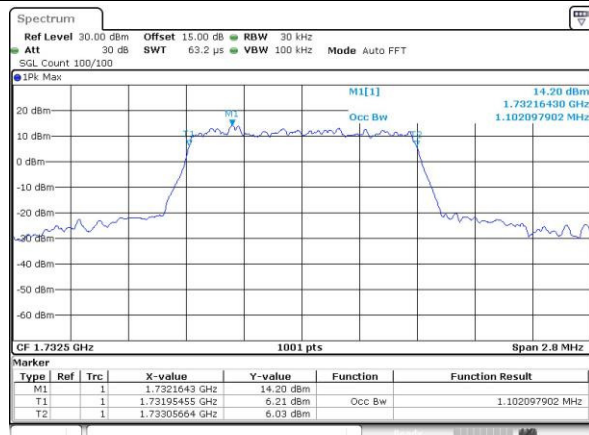

Middle Channel / 20MHz / 16QAM

Date: 29_APR.2016 16:37:30

Highest Channel / 20MHz / QPSK

Date: 29_APR.2016 16:39:56

Highest Channel / 20MHz / 16QAM

Date: 29_APR.2016 16:40:06

LTE Band 4

Lowest Channel / 1.4MHz / QPSK

Date: 3.MAY.2016 09:42:47

Lowest Channel / 1.4MHz / 16QAM

Date: 3.MAY.2016 09:42:57

Middle Channel / 1.4MHz / QPSK

Date: 3.MAY.2016 09:50:04

Middle Channel / 1.4MHz / 16QAM

Date: 3.MAY.2016 09:50:15

Highest Channel / 1.4MHz / QPSK

Date: 3.MAY.2016 09:52:40

Highest Channel / 1.4MHz / 16QAM

Date: 3.MAY.2016 09:52:51

LTE Band 4

Lowest Channel / 3MHz / QPSK

Date: 3.MAY.2016 09:59:54

Lowest Channel / 3MHz / 16QAM

Date: 3.MAY.2016 10:00:05