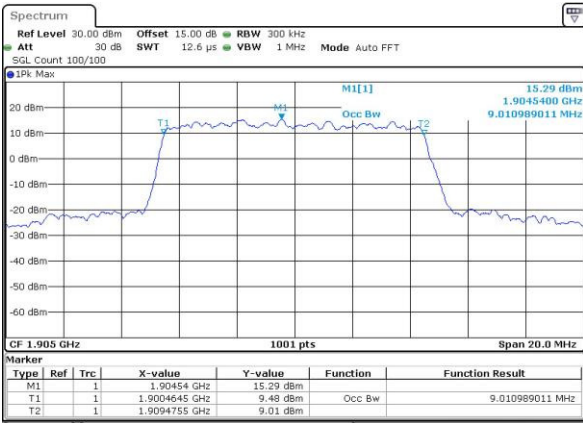

Date: 29_APR.2016 15:11:10

Middle Channel / 5MHz / 16QAM

Date: 29_APR.2016 15:11:21

Highest Channel / 5MHz / QPSK

Date: 29_APR.2016 15:13:46

Highest Channel / 5MHz / 16QAM

Date: 29_APR.2016 15:13:57

LTE Band 2

Lowest Channel / 10MHz / QPSK

Date: 29_APR.2016 15:21:03

Lowest Channel / 10MHz / 16QAM

Date: 29_APR.2016 15:21:14

Middle Channel / 10MHz / QPSK

Date: 29_APR.2016 15:28:20

Middle Channel / 10MHz / 16QAM

Date: 29_APR.2016 15:28:31

Highest Channel / 10MHz / QPSK

Date: 29_APR.2016 15:30:56

Highest Channel / 10MHz / 16QAM

Date: 29_APR.2016 15:31:07

LTE Band 2

Lowest Channel / 15MHz / QPSK

Date: 29_APR.2016 15:38:12

Lowest Channel / 15MHz / 16QAM