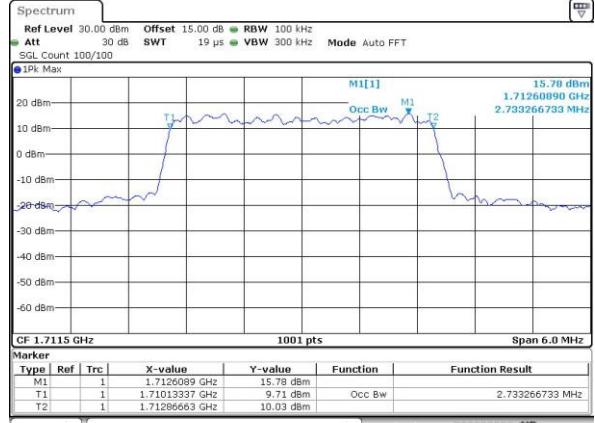

Date: 3.MAY.2016 09:42:47

Lowest Channel / 1.4MHz / 16QAM

Date: 3.MAY.2016 09:42:57

Middle Channel / 1.4MHz / QPSK

Date: 3.MAY.2016 09:50:04

Middle Channel / 1.4MHz / 16QAM

Date: 3.MAY.2016 09:50:15

Highest Channel / 1.4MHz / QPSK

Date: 3.MAY.2016 09:52:40

Highest Channel / 1.4MHz / 16QAM

Date: 3.MAY.2016 09:52:51

LTE Band 4

Lowest Channel / 3MHz / QPSK

Date: 3.MAY.2016 09:59:54

Lowest Channel / 3MHz / 16QAM

Date: 3.MAY.2016 10:00:05