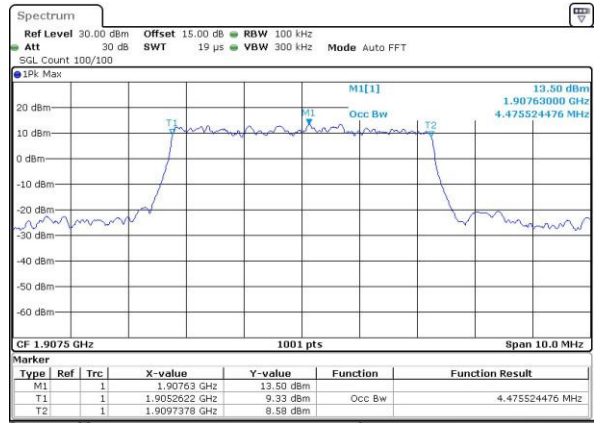

Highest Channel / 3MHz / 16QAM

Date: 29_APR.2016 14:56:44

LTE Band 2

Lowest Channel / 5MHz / QPSK

Date: 29_APR.2016 15:03:51

Lowest Channel / 5MHz / 16QAM

Date: 29_APR.2016 15:04:02

Middle Channel / 5MHz / QPSK

Date: 29_APR.2016 15:11:10

Middle Channel / 5MHz / 16QAM

Date: 29_APR.2016 15:11:21

Highest Channel / 5MHz / QPSK

Date: 29_APR.2016 15:13:46

Highest Channel / 5MHz / 16QAM

Date: 29_APR.2016 15:13:57

LTE Band 2