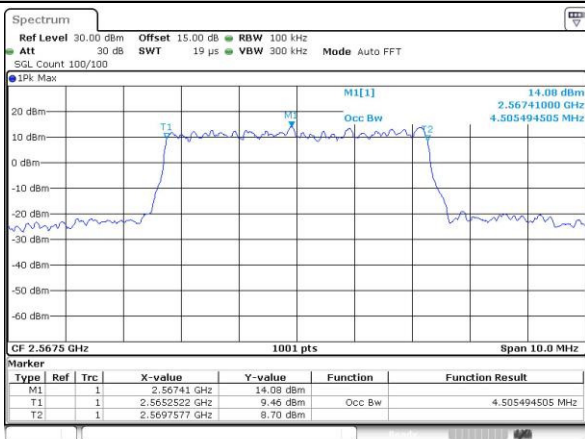

Highest Channel / 20MHz / QPSK

Date: 3.MAY.2016 11:18:14

Highest Channel / 20MHz / 16QAM

Date: 3.MAY.2016 11:18:25

LTE Band 7

Lowest Channel / 5MHz / QPSK

Date: 3.MAY.2016 21:04:26

Lowest Channel / 5MHz / 16QAM

Date: 3.MAY.2016 21:04:40

Middle Channel / 5MHz / QPSK

Date: 3.MAY.2016 21:05:03

Middle Channel / 5MHz / 16QAM

Date: 3.MAY.2016 21:05:02

Highest Channel / 5MHz / QPSK

Date: 3.MAY.2016 21:05:17

Highest Channel / 5MHz / 16QAM