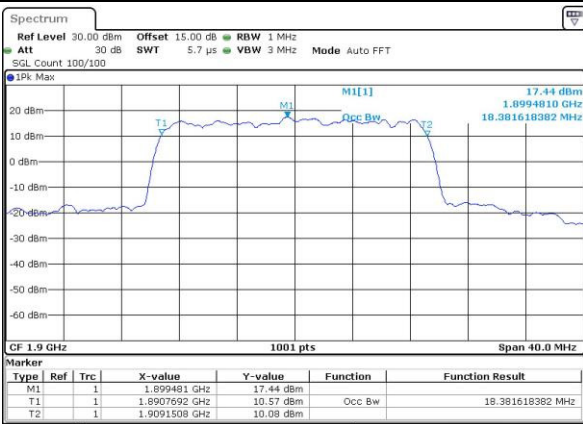

Date: 29_APR.2016 15:48:18

LTE Band 2

Lowest Channel / 20MHz / QPSK

Date: 29_APR.2016 15:55:25

Lowest Channel / 20MHz / 16QAM

Date: 29_APR.2016 15:55:35

Middle Channel / 20MHz / QPSK

Date: 29_APR.2016 16:37:19

Middle Channel / 20MHz / 16QAM

Date: 29_APR.2016 16:37:30

Highest Channel / 20MHz / QPSK

Date: 29_APR.2016 16:39:56

Highest Channel / 20MHz / 16QAM

Date: 29_APR.2016 16:40:06

LTE Band 4

Lowest Channel / 1.4MHz / QPSK