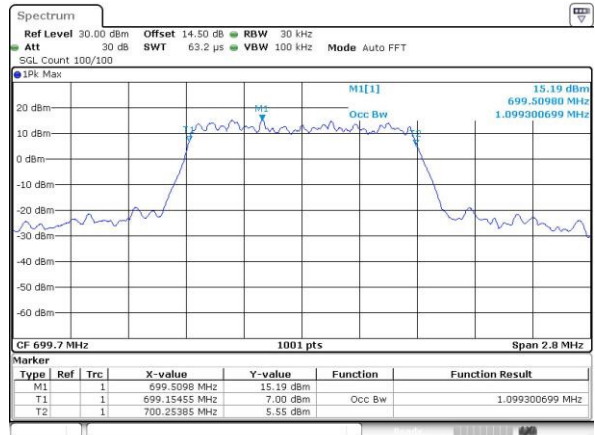

Date: 3,MAY,2016 21:26:32

Highest Channel / 15MHz / 16QAM

Date: 3,MAY,2016 21:26:05

LTE Band 7

Lowest Channel / 20MHz / QPSK

Date: 3,MAY,2016 21:40:00

Lowest Channel / 20MHz / 16QAM

Date: 3,MAY,2016 21:39:22

Middle Channel / 20MHz / QPSK

Date: 3,MAY,2016 21:40:26

Middle Channel / 20MHz / 16QAM

Date: 3,MAY,2016 21:41:00

Highest Channel / 20MHz / QPSK

Date: 3,MAY,2016 21:42:04

Highest Channel / 20MHz / 16QAM

Date: 3,MAY,2016 21:41:36

LTE Band 12

Lowest Channel / 1.4MHz / QPSK

Date: 4.MAY.2016 00:20:07

Lowest Channel / 1.4MHz / 16QAM

Date: 4.MAY.2016 00:20:18

Middle Channel / 1.4MHz / QPSK

Date: 4.MAY.2016 00:30:53

Middle Channel / 1.4MHz / 16QAM