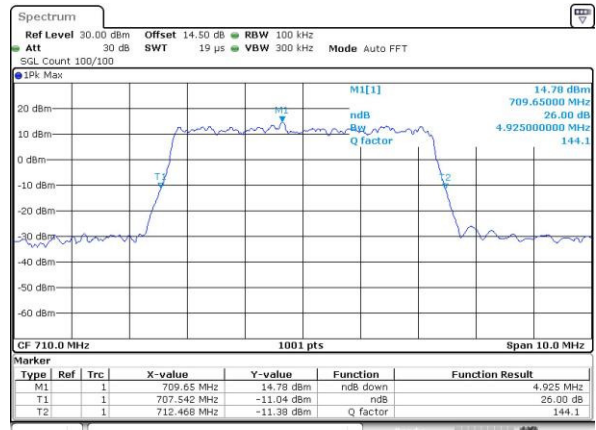

LTE Band 17

Lowest Channel / 5MHz / QPSK

Date: 3.MAY.2016 19:35:55

Lowest Channel / 5MHz / 16QAM

Date: 3.MAY.2016 19:36:05

Middle Channel / 5MHz / QPSK

Date: 3.MAY.2016 19:46:46

Middle Channel / 5MHz / 16QAM

Date: 3.MAY.2016 19:46:56

Highest Channel / 5MHz / QPSK

Date: 3.MAY.2016 19:49:22

Highest Channel / 5MHz / 16QAM

Date: 3.MAY.2016 19:49:32

LTE Band 17

Lowest Channel / 10MHz / QPSK

Date: 3.MAY.2016 20:00:09