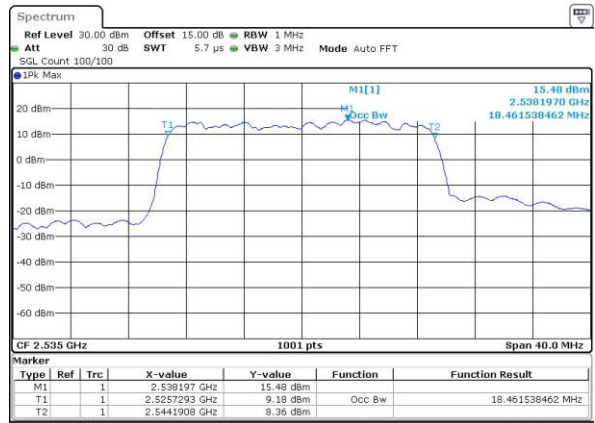

Middle Channel / 20MHz / 16QAM

Date: 3,MAY,2016 21:41:00