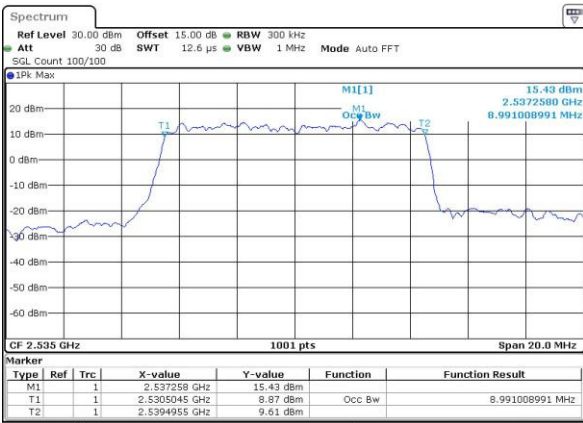

Date: 3.MAY.2016 21:05:30

LTE Band 7

Lowest Channel / 10MHz / QPSK

Date: 3,MAY,2016 21:06:23

Lowest Channel / 10MHz / 16QAM

Date: 3,MAY,2016 21:05:58

Middle Channel / 10MHz / QPSK

Date: 3,MAY,2016 21:06:46

Middle Channel / 10MHz / 16QAM

Date: 3,MAY,2016 21:07:08

Highest Channel / 10MHz / QPSK

Date: 3,MAY,2016 21:07:57

Highest Channel / 10MHz / 16QAM

Date: 3,MAY,2016 21:07:31

LTE Band 7

Lowest Channel / 15MHz / QPSK