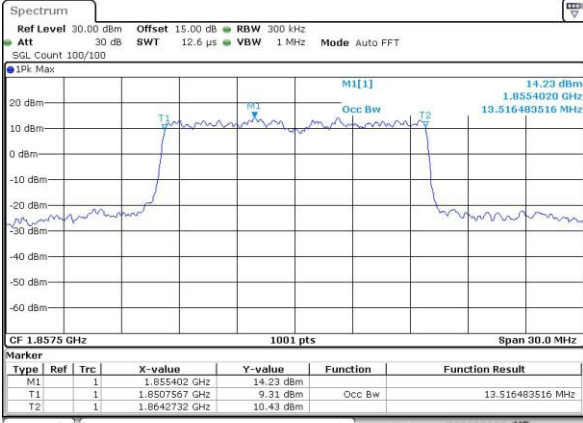

Highest Channel / 10MHz / QPSK

Date: 29_APR.2016 15:30:56

Highest Channel / 10MHz / 16QAM

Date: 29_APR.2016 15:31:07

LTE Band 2

Lowest Channel / 15MHz / QPSK

Date: 29_APR.2016 15:38:12

Lowest Channel / 15MHz / 16QAM