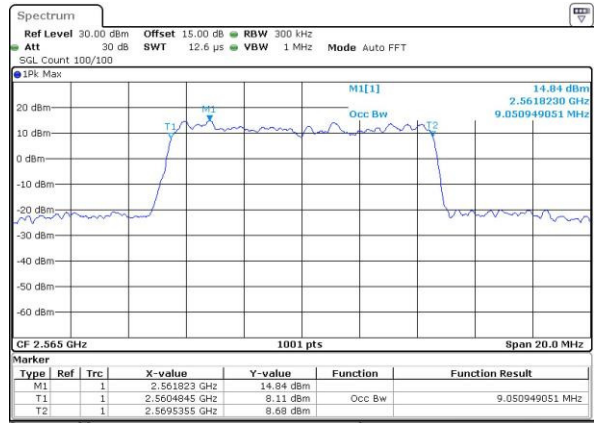

Middle Channel / 10MHz / 16QAM

Date: 3,MAY,2016 21:07:08

Highest Channel / 10MHz / QPSK

Date: 3,MAY,2016 21:07:57

Highest Channel / 10MHz / 16QAM

Date: 3,MAY,2016 21:07:31

LTE Band 7

Lowest Channel / 15MHz / QPSK