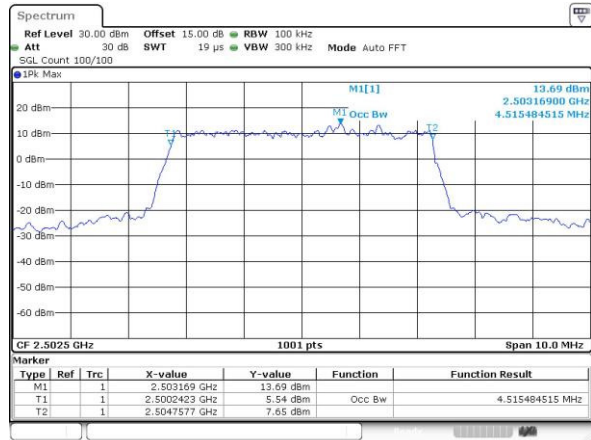

Highest Channel / 20MHz / QPSK

Date: 3.MAY.2016 11:18:14

Highest Channel / 20MHz / 16QAM

Date: 3.MAY.2016 11:18:25

LTE Band 7

Lowest Channel / 5MHz / QPSK

Date: 3.MAY.2016 21:04:26

Lowest Channel / 5MHz / 16QAM