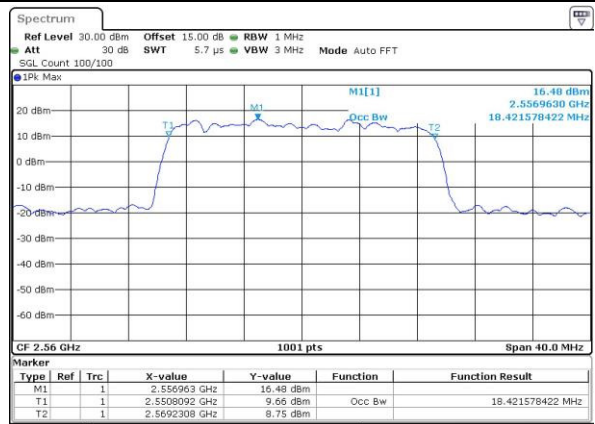

Date: 3,MAY,2016 21:26:32

Highest Channel / 15MHz / 16QAM

Date: 3,MAY,2016 21:26:05

LTE Band 7

Lowest Channel / 20MHz / QPSK

Date: 3,MAY,2016 21:40:00

Lowest Channel / 20MHz / 16QAM

Date: 3,MAY,2016 21:39:22

Middle Channel / 20MHz / QPSK

Date: 3,MAY,2016 21:40:26

Middle Channel / 20MHz / 16QAM

Date: 3,MAY,2016 21:41:00

Highest Channel / 20MHz / QPSK

Date: 3,MAY,2016 21:42:04

Highest Channel / 20MHz / 16QAM

Date: 3,MAY,2016 21:41:36