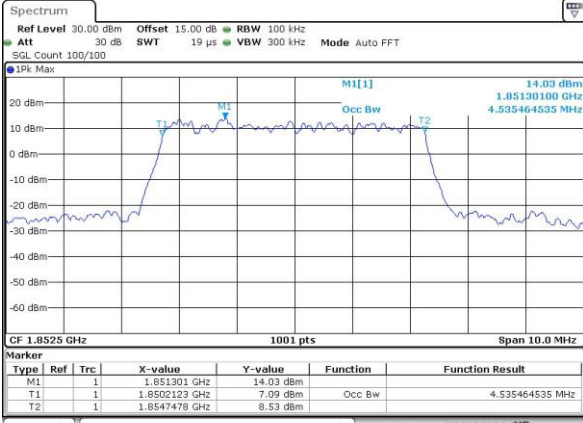

Highest Channel / 3MHz / 16QAM

Date: 29_APR.2016 14:56:44

LTE Band 2

Lowest Channel / 5MHz / QPSK

Date: 29_APR.2016 15:03:51

Lowest Channel / 5MHz / 16QAM

Date: 29_APR.2016 15:04:02

Middle Channel / 5MHz / QPSK

Date: 29_APR.2016 15:11:10

Middle Channel / 5MHz / 16QAM

Date: 29_APR.2016 15:11:21

Highest Channel / 5MHz / QPSK

Date: 29_APR.2016 15:13:46

Highest Channel / 5MHz / 16QAM

Date: 29_APR.2016 15:13:57

LTE Band 2