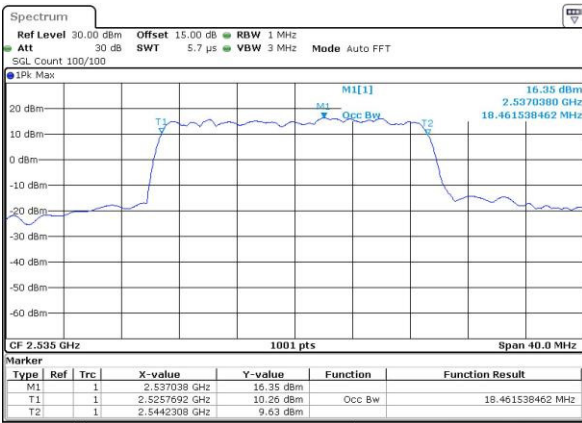

Middle Channel / 20MHz / QPSK

Date: 3,MAY,2016 21:40:26