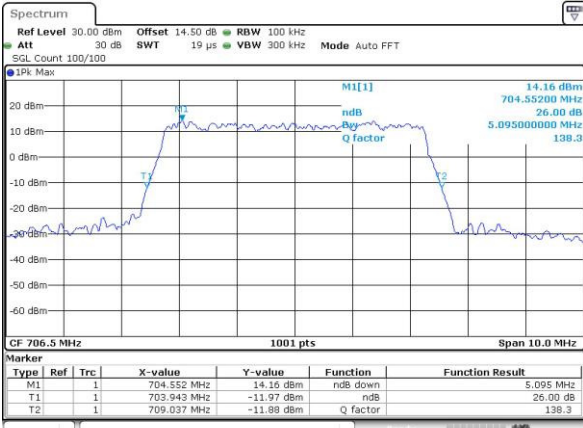

LTE Band 17

Lowest Channel / 5MHz / QPSK

Date: 3.MAY.2016 19:35:55

Lowest Channel / 5MHz / 16QAM

Date: 3.MAY.2016 19:36:05

Middle Channel / 5MHz / QPSK

Date: 3.MAY.2016 19:46:46

Middle Channel / 5MHz / 16QAM

Date: 3.MAY.2016 19:46:56

Highest Channel / 5MHz / QPSK

Date: 3.MAY.2016 19:49:22

Highest Channel / 5MHz / 16QAM

Date: 3.MAY.2016 19:49:32

LTE Band 17

Lowest Channel / 10MHz / QPSK

Date: 3.MAY.2016 20:00:09