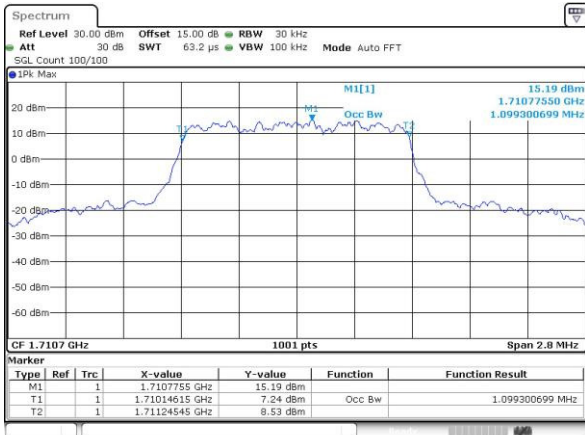

Date: 29_APR.2016 15:48:18

LTE Band 2

Lowest Channel / 20MHz / QPSK

Date: 29_APR.2016 15:55:25

Lowest Channel / 20MHz / 16QAM

Date: 29_APR.2016 15:55:35

Middle Channel / 20MHz / QPSK

Date: 29_APR.2016 16:37:19

Middle Channel / 20MHz / 16QAM

Date: 29_APR.2016 16:37:30

Highest Channel / 20MHz / QPSK

Date: 29_APR.2016 16:39:56

Highest Channel / 20MHz / 16QAM

Date: 29_APR.2016 16:40:06

LTE Band 4

Lowest Channel / 1.4MHz / QPSK

Date: 3.MAY.2016 09:42:47

Lowest Channel / 1.4MHz / 16QAM

Date: 3.MAY.2016 09:42:57

Middle Channel / 1.4MHz / QPSK

Date: 3.MAY.2016 09:50:04

Middle Channel / 1.4MHz / 16QAM

Date: 3.MAY.2016 09:50:15

Highest Channel / 1.4MHz / QPSK

Date: 3.MAY.2016 09:52:40

Highest Channel / 1.4MHz / 16QAM

Date: 3.MAY.2016 09:52:51

LTE Band 4

Lowest Channel / 3MHz / QPSK

Date: 3.MAY.2016 09:59:54

Lowest Channel / 3MHz / 16QAM

Date: 3.MAY.2016 10:00:05