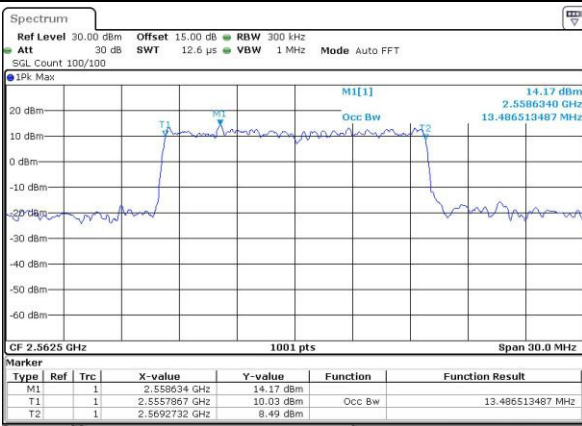

Date: 3,MAY,2016 21:24:48

Lowest Channel / 15MHz / 16QAM

Date: 3,MAY,2016 21:24:20

Middle Channel / 15MHz / QPSK

Date: 3,MAY,2016 21:25:14

Middle Channel / 15MHz / 16QAM

Date: 3,MAY,2016 21:25:39

Highest Channel / 15MHz / QPSK