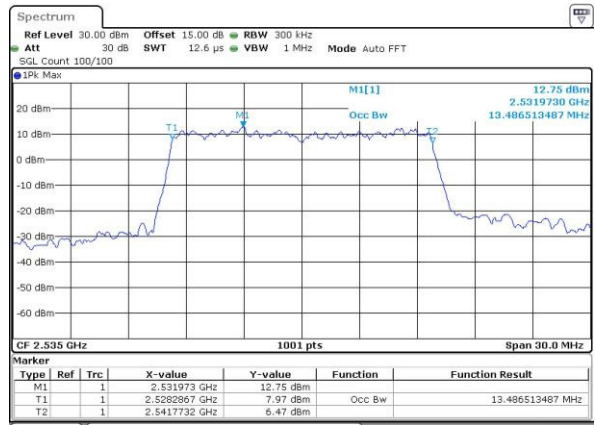

Middle Channel / 10MHz / 16QAM

Date: 3,MAY,2016 21:07:08

Highest Channel / 10MHz / QPSK

Date: 3,MAY,2016 21:07:57

Highest Channel / 10MHz / 16QAM

Date: 3,MAY,2016 21:07:31

LTE Band 7

Lowest Channel / 15MHz / QPSK

Date: 3,MAY,2016 21:24:48

Lowest Channel / 15MHz / 16QAM

Date: 3,MAY,2016 21:24:20

Middle Channel / 15MHz / QPSK

Date: 3,MAY,2016 21:25:14

Middle Channel / 15MHz / 16QAM

Date: 3,MAY,2016 21:25:39

Highest Channel / 15MHz / QPSK

Date: 3,MAY,2016 21:26:32

Highest Channel / 15MHz / 16QAM

Date: 3,MAY,2016 21:26:05

LTE Band 7

Lowest Channel / 20MHz / QPSK

Date: 3,MAY,2016 21:40:00

Lowest Channel / 20MHz / 16QAM

Date: 3,MAY,2016 21:39:22