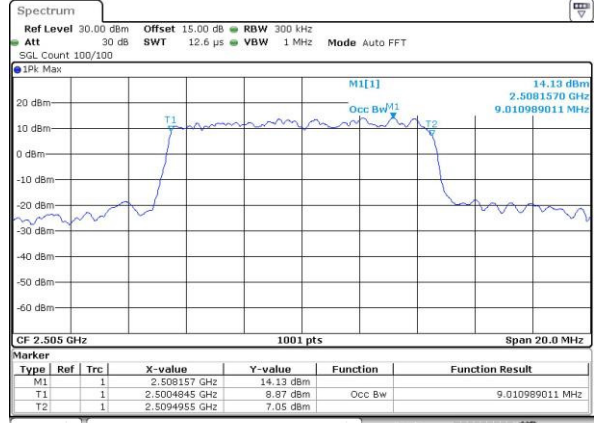

Date: 3.MAY.2016 21:05:30

LTE Band 7

Lowest Channel / 10MHz / QPSK

Date: 3,MAY,2016 21:06:23

Lowest Channel / 10MHz / 16QAM

Date: 3,MAY,2016 21:05:58

Middle Channel / 10MHz / QPSK

Date: 3,MAY,2016 21:06:46