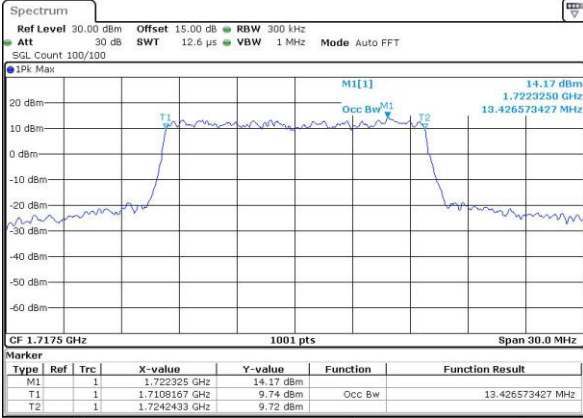

Highest Channel / 10MHz / 16QAM

Date: 3.MAY.2016 10:44:18

LTE Band 4

Lowest Channel / 15MHz / QPSK

Date: 3.MAY.2016 10:51:20

Lowest Channel / 15MHz / 16QAM

Date: 3.MAY.2016 10:51:31

Middle Channel / 15MHz / QPSK

Date: 3.MAY.2016 10:58:34

Middle Channel / 15MHz / 16QAM

Date: 3.MAY.2016 10:58:45

Highest Channel / 15MHz / QPSK

Date: 3.MAY.2016 11:01:10

Highest Channel / 15MHz / 16QAM

Date: 3.MAY.2016 11:01:21

LTE Band 4