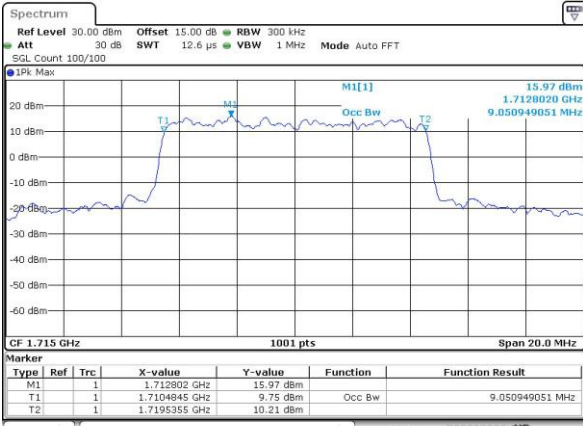

Date: 3.MAY.2016 10:24:36

Highest Channel / 5MHz / QPSK

Date: 3.MAY.2016 10:27:02

Highest Channel / 5MHz / 16QAM

Date: 3.MAY.2016 10:27:13

LTE Band 4

Lowest Channel / 10MHz / QPSK

Date: 3.MAY.2016 10:34:16