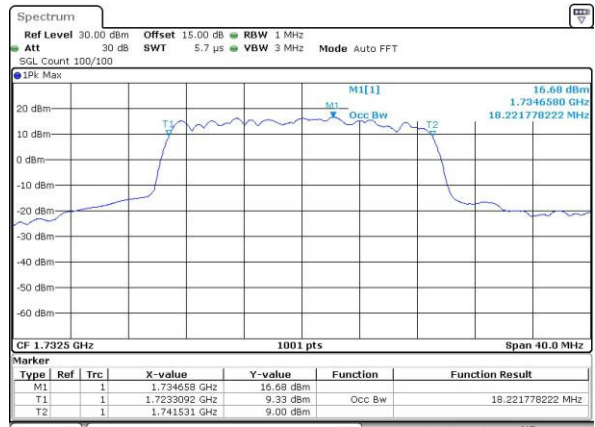

Date: 3.MAY.2016 10:58:34

Middle Channel / 15MHz / 16QAM

Date: 3.MAY.2016 10:58:45

Highest Channel / 15MHz / QPSK

Date: 3.MAY.2016 11:01:10

Highest Channel / 15MHz / 16QAM

Date: 3.MAY.2016 11:01:21

LTE Band 4

Lowest Channel / 20MHz / QPSK

Date: 3.MAY.2016 11:08:24

Lowest Channel / 20MHz / 16QAM

Date: 3.MAY.2016 11:08:34

Middle Channel / 20MHz / QPSK

Date: 3.MAY.2016 11:15:38

Middle Channel / 20MHz / 16QAM

Date: 3.MAY.2016 11:15:49

Highest Channel / 20MHz / QPSK

Date: 3.MAY.2016 11:18:14

Highest Channel / 20MHz / 16QAM

Date: 3.MAY.2016 11:18:25

LTE Band 7

Lowest Channel / 5MHz / QPSK

Date: 3.MAY.2016 21:04:26

Lowest Channel / 5MHz / 16QAM