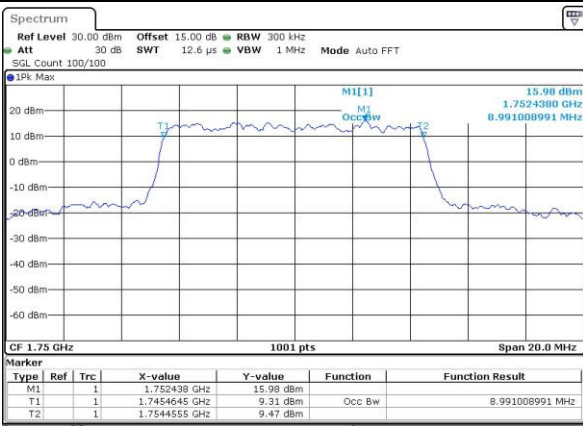

Date: 3.MAY.2016 10:24:36

Highest Channel / 5MHz / QPSK

Date: 3.MAY.2016 10:27:02

Highest Channel / 5MHz / 16QAM

Date: 3.MAY.2016 10:27:13

LTE Band 4

Lowest Channel / 10MHz / QPSK

Date: 3.MAY.2016 10:34:16

Lowest Channel / 10MHz / 16QAM

Date: 3.MAY.2016 10:34:27

Middle Channel / 10MHz / QPSK

Date: 3.MAY.2016 10:41:31

Middle Channel / 10MHz / 16QAM

Date: 3.MAY.2016 10:41:42

Highest Channel / 10MHz / QPSK

Date: 3.MAY.2016 10:44:07

Highest Channel / 10MHz / 16QAM

Date: 3.MAY.2016 10:44:18

LTE Band 4

Lowest Channel / 15MHz / QPSK

Date: 3.MAY.2016 10:51:20

Lowest Channel / 15MHz / 16QAM

Date: 3.MAY.2016 10:51:31

Middle Channel / 15MHz / QPSK