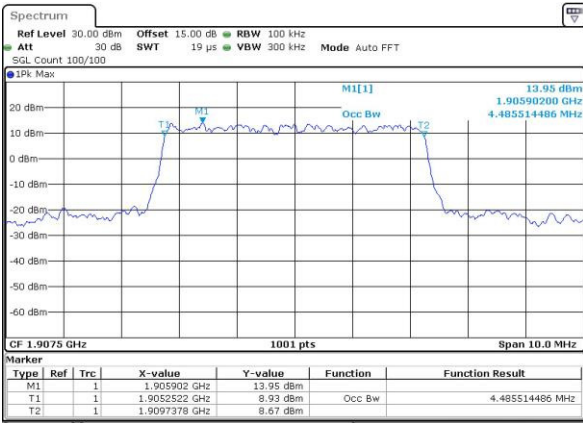

Highest Channel / 3MHz / 16QAM

Date: 29_APR.2016 14:56:44

LTE Band 2

Lowest Channel / 5MHz / QPSK

Date: 29_APR.2016 15:03:51

Lowest Channel / 5MHz / 16QAM

Date: 29_APR.2016 15:04:02

Middle Channel / 5MHz / QPSK

Date: 29_APR.2016 15:11:10

Middle Channel / 5MHz / 16QAM

Date: 29_APR.2016 15:11:21

Highest Channel / 5MHz / QPSK

Date: 29_APR.2016 15:13:46

Highest Channel / 5MHz / 16QAM

Date: 29_APR.2016 15:13:57

LTE Band 2