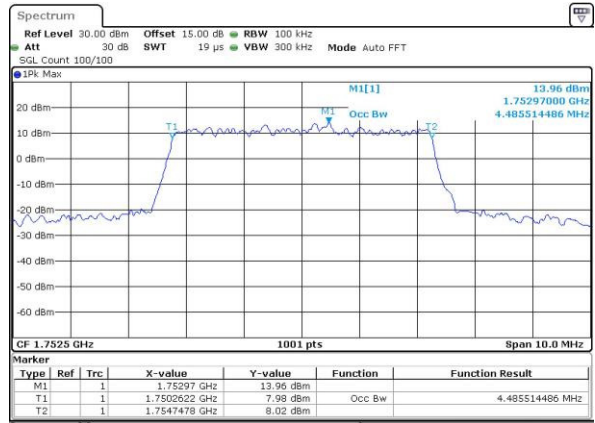

LTE Band 4

Lowest Channel / 5MHz / QPSK

Date: 3.MAY.2016 10:17:12

Lowest Channel / 5MHz / 16QAM

Date: 3.MAY.2016 10:17:23

Middle Channel / 5MHz / QPSK

Date: 3.MAY.2016 10:24:26

Middle Channel / 5MHz / 16QAM

Date: 3.MAY.2016 10:24:36

Highest Channel / 5MHz / QPSK

Date: 3.MAY.2016 10:27:02

Highest Channel / 5MHz / 16QAM

Date: 3.MAY.2016 10:27:13

LTE Band 4

Lowest Channel / 10MHz / QPSK

Date: 3.MAY.2016 10:34:16