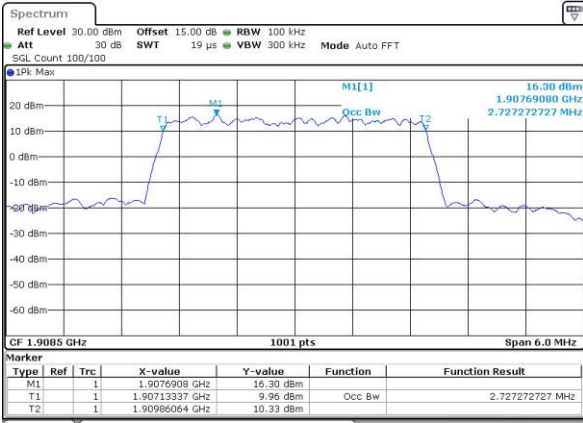

Date: 29.APR.2016 14:36:53

Highest Channel / 1.4MHz / QPSK

Date: 29.APR.2016 14:39:19

Highest Channel / 1.4MHz / 16QAM

Date: 29.APR.2016 14:39:30

LTE Band 2

Lowest Channel / 3MHz / QPSK

Date: 29_APR.2016 14:46:38

Lowest Channel / 3MHz / 16QAM

Date: 29_APR.2016 14:46:49

Middle Channel / 3MHz / QPSK

Date: 29_APR.2016 14:53:57

Middle Channel / 3MHz / 16QAM

Date: 29_APR.2016 14:54:07

Highest Channel / 3MHz / QPSK

Date: 29_APR.2016 14:56:33

Highest Channel / 3MHz / 16QAM

Date: 29_APR.2016 14:56:44

LTE Band 2

Lowest Channel / 5MHz / QPSK

Date: 29_APR.2016 15:03:51

Lowest Channel / 5MHz / 16QAM

Date: 29_APR.2016 15:04:02

Middle Channel / 5MHz / QPSK