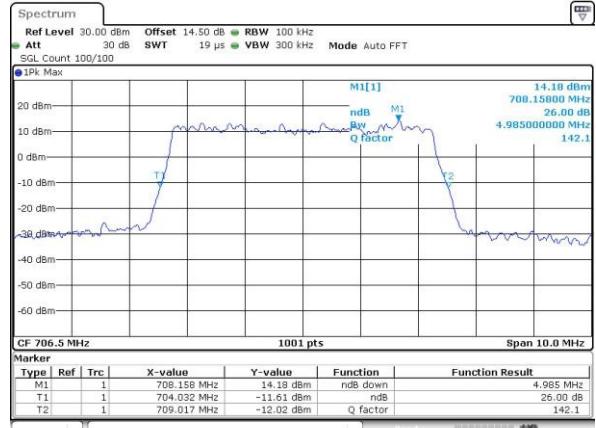

LTE Band 17

Lowest Channel / 5MHz / QPSK

Date: 3.MAY.2016 19:35:55

Lowest Channel / 5MHz / 16QAM

Date: 3.MAY.2016 19:36:05

Middle Channel / 5MHz / QPSK

Date: 3.MAY.2016 19:46:46

Middle Channel / 5MHz / 16QAM

Date: 3.MAY.2016 19:46:56

Highest Channel / 5MHz / QPSK

Date: 3.MAY.2016 19:49:22

Highest Channel / 5MHz / 16QAM

Date: 3.MAY.2016 19:49:32

LTE Band 17

Lowest Channel / 10MHz / QPSK

Date: 3.MAY.2016 20:00:09