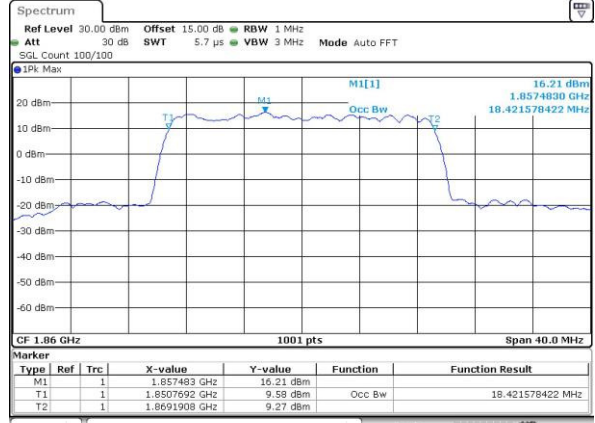

Date: 29_APR.2016 15:48:18

LTE Band 2

Lowest Channel / 20MHz / QPSK

Date: 29_APR.2016 15:55:25

Lowest Channel / 20MHz / 16QAM

Date: 29_APR.2016 15:55:35

Middle Channel / 20MHz / QPSK

Date: 29_APR.2016 16:37:19

Middle Channel / 20MHz / 16QAM

Date: 29_APR.2016 16:37:30

Highest Channel / 20MHz / QPSK

Date: 29_APR.2016 16:39:56

Highest Channel / 20MHz / 16QAM

Date: 29_APR.2016 16:40:06

LTE Band 4

Lowest Channel / 1.4MHz / QPSK