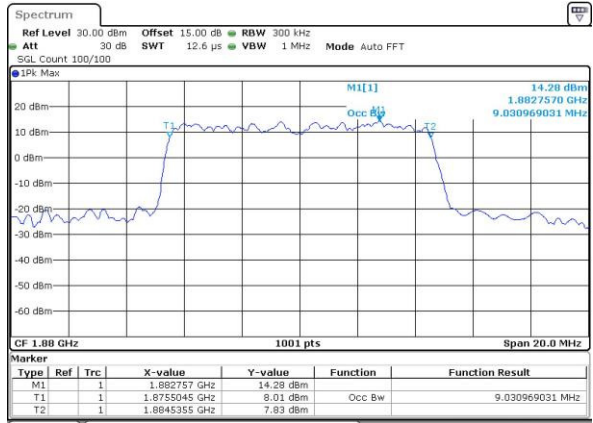

Date: 29_APR.2016 15:11:10

Middle Channel / 5MHz / 16QAM

Date: 29_APR.2016 15:11:21

Highest Channel / 5MHz / QPSK

Date: 29_APR.2016 15:13:46

Highest Channel / 5MHz / 16QAM

Date: 29_APR.2016 15:13:57

LTE Band 2

Lowest Channel / 10MHz / QPSK

Date: 29_APR.2016 15:21:03

Lowest Channel / 10MHz / 16QAM

Date: 29_APR.2016 15:21:14

Middle Channel / 10MHz / QPSK

Date: 29_APR.2016 15:28:20

Middle Channel / 10MHz / 16QAM

Date: 29_APR.2016 15:28:31

Highest Channel / 10MHz / QPSK

Date: 29_APR.2016 15:30:56

Highest Channel / 10MHz / 16QAM

Date: 29_APR.2016 15:31:07

LTE Band 2

Lowest Channel / 15MHz / QPSK

Date: 29_APR.2016 15:38:12

Lowest Channel / 15MHz / 16QAM