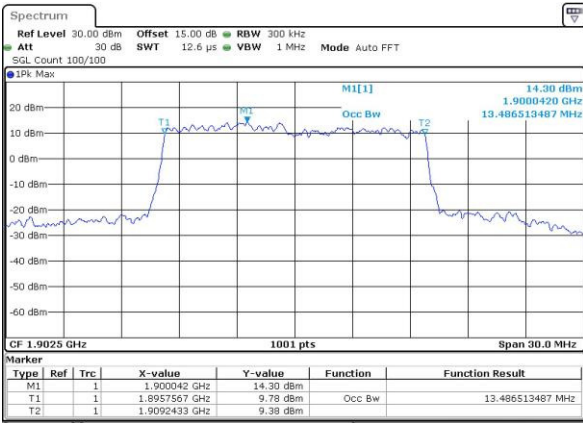

Highest Channel / 10MHz / QPSK

Date: 29_APR.2016 15:30:56

Highest Channel / 10MHz / 16QAM

Date: 29_APR.2016 15:31:07

LTE Band 2

Lowest Channel / 15MHz / QPSK

Date: 29_APR.2016 15:38:12

Lowest Channel / 15MHz / 16QAM

Date: 29_APR.2016 15:38:23

Middle Channel / 15MHz / QPSK

Date: 29_APR.2016 15:45:01

Middle Channel / 15MHz / 16QAM

Date: 29_APR.2016 15:45:42

Highest Channel / 15MHz / QPSK

Date: 29_APR.2016 15:48:08

Highest Channel / 15MHz / 16QAM