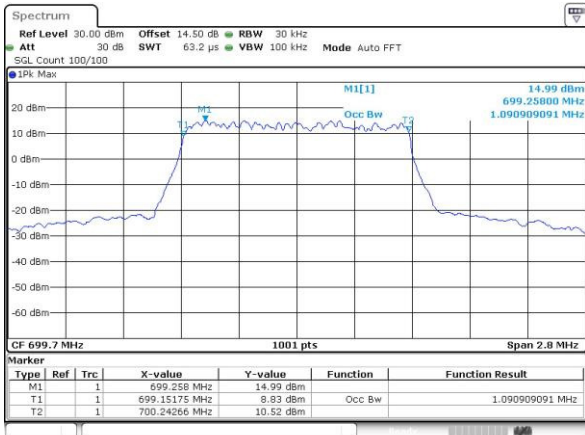

LTE Band 12

Lowest Channel / 1.4MHz / QPSK

Date: 4.MAY.2016 00:20:07