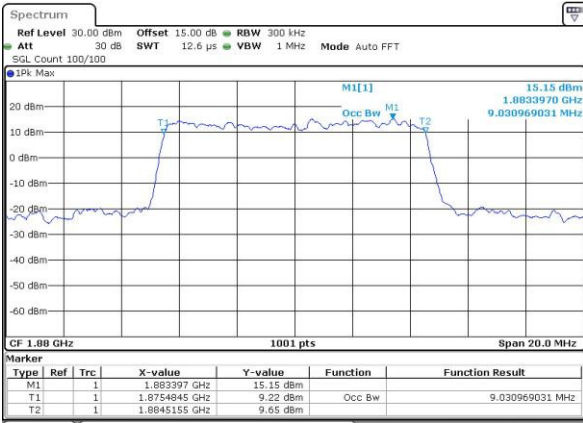

Date: 29_APR.2016 15:11:10

Middle Channel / 5MHz / 16QAM

Date: 29_APR.2016 15:11:21

Highest Channel / 5MHz / QPSK

Date: 29_APR.2016 15:13:46

Highest Channel / 5MHz / 16QAM

Date: 29_APR.2016 15:13:57

LTE Band 2

Lowest Channel / 10MHz / QPSK

Date: 29_APR.2016 15:21:03

Lowest Channel / 10MHz / 16QAM

Date: 29_APR.2016 15:21:14

Middle Channel / 10MHz / QPSK

Date: 29_APR.2016 15:28:20

Middle Channel / 10MHz / 16QAM

Date: 29_APR.2016 15:28:31

Highest Channel / 10MHz / QPSK

Date: 29_APR.2016 15:30:56

Highest Channel / 10MHz / 16QAM

Date: 29_APR.2016 15:31:07

LTE Band 2

Lowest Channel / 15MHz / QPSK

Date: 29_APR.2016 15:38:12

Lowest Channel / 15MHz / 16QAM