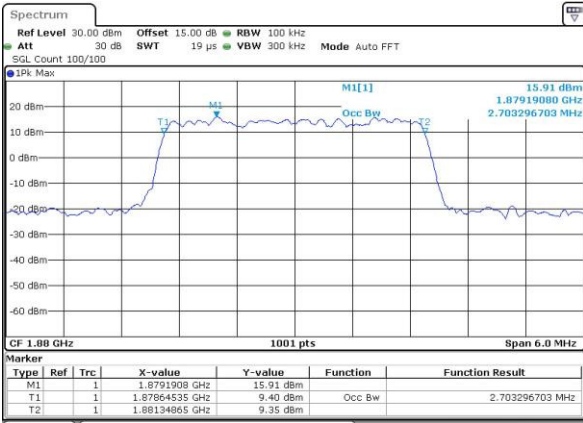

LTE Band 2

Lowest Channel / 1.4MHz / QPSK

Date: 29.APR.2016 14:29:23

Lowest Channel / 1.4MHz / 16QAM

Date: 29.APR.2016 14:29:35

Middle Channel / 1.4MHz / QPSK

Date: 29.APR.2016 14:36:42

Middle Channel / 1.4MHz / 16QAM

Date: 29.APR.2016 14:36:53

Highest Channel / 1.4MHz / QPSK

Date: 29.APR.2016 14:39:19

Highest Channel / 1.4MHz / 16QAM

Date: 29.APR.2016 14:39:30

LTE Band 2

Lowest Channel / 3MHz / QPSK

Date: 29_APR.2016 14:46:38

Lowest Channel / 3MHz / 16QAM

Date: 29_APR.2016 14:46:49

Middle Channel / 3MHz / QPSK

Date: 29_APR.2016 14:53:57

Middle Channel / 3MHz / 16QAM

Date: 29_APR.2016 14:54:07

Highest Channel / 3MHz / QPSK

Date: 29_APR.2016 14:56:33

Highest Channel / 3MHz / 16QAM

Date: 29_APR.2016 14:56:44

LTE Band 2

Lowest Channel / 5MHz / QPSK

Date: 29_APR.2016 15:03:51

Lowest Channel / 5MHz / 16QAM

Date: 29_APR.2016 15:04:02

Middle Channel / 5MHz / QPSK