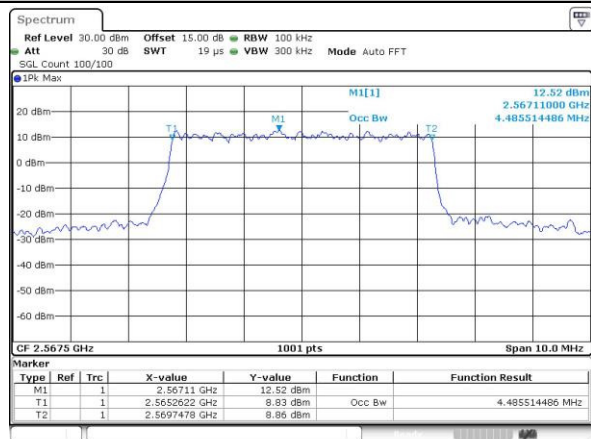

Highest Channel / 20MHz / QPSK

Date: 3.MAY.2016 11:18:14

Highest Channel / 20MHz / 16QAM

Date: 3.MAY.2016 11:18:25

LTE Band 7

Lowest Channel / 5MHz / QPSK

Date: 3.MAY.2016 21:04:26

Lowest Channel / 5MHz / 16QAM

Date: 3.MAY.2016 21:04:40

Middle Channel / 5MHz / QPSK

Date: 3.MAY.2016 21:05:03

Middle Channel / 5MHz / 16QAM

Date: 3.MAY.2016 21:05:02

Highest Channel / 5MHz / QPSK

Date: 3.MAY.2016 21:05:17

Highest Channel / 5MHz / 16QAM