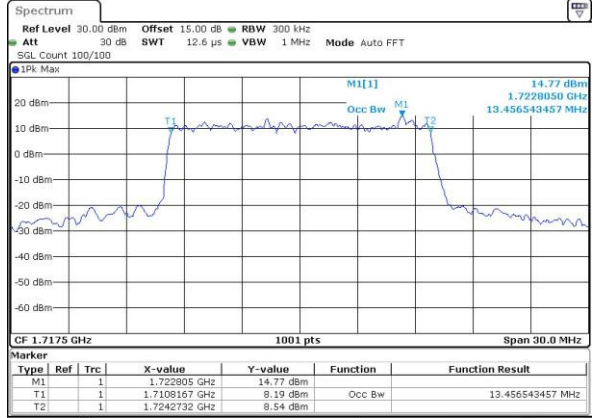

Highest Channel / 10MHz / 16QAM

Date: 3.MAY.2016 10:44:18

LTE Band 4

Lowest Channel / 15MHz / QPSK

Date: 3.MAY.2016 10:51:20

Lowest Channel / 15MHz / 16QAM

Date: 3.MAY.2016 10:51:31

Middle Channel / 15MHz / QPSK

Date: 3.MAY.2016 10:58:34

Middle Channel / 15MHz / 16QAM

Date: 3.MAY.2016 10:58:45

Highest Channel / 15MHz / QPSK

Date: 3.MAY.2016 11:01:10

Highest Channel / 15MHz / 16QAM

Date: 3.MAY.2016 11:01:21

LTE Band 4