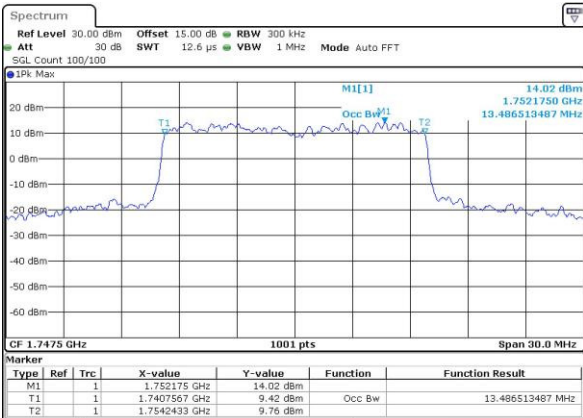

Highest Channel / 10MHz / 16QAM

Date: 3.MAY.2016 10:44:18

LTE Band 4

Lowest Channel / 15MHz / QPSK

Date: 3.MAY.2016 10:51:20

Lowest Channel / 15MHz / 16QAM

Date: 3.MAY.2016 10:51:31

Middle Channel / 15MHz / QPSK

Date: 3.MAY.2016 10:58:34

Middle Channel / 15MHz / 16QAM

Date: 3.MAY.2016 10:58:45

Highest Channel / 15MHz / QPSK

Date: 3.MAY.2016 11:01:10

Highest Channel / 15MHz / 16QAM

Date: 3.MAY.2016 11:01:21

LTE Band 4