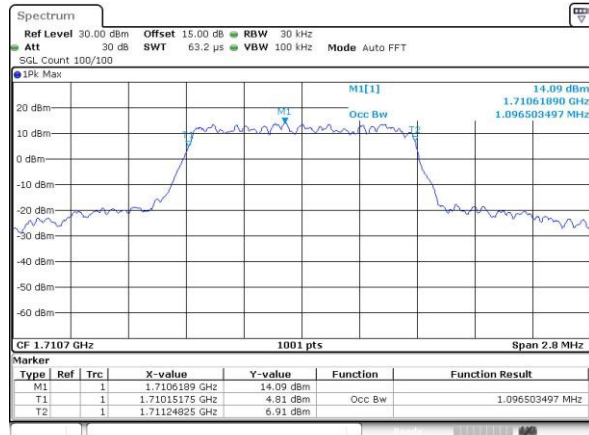

Lowest Channel / 1.4MHz / 16QAM

Date: 3.MAY.2016 09:42:57