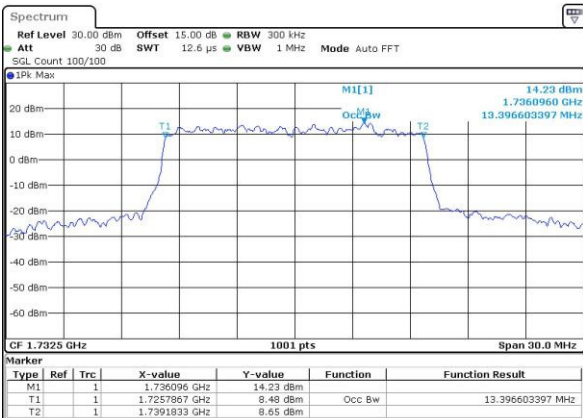

Highest Channel / 10MHz / 16QAM

Date: 3.MAY.2016 10:44:18

LTE Band 4

Lowest Channel / 15MHz / QPSK

Date: 3.MAY.2016 10:51:20

Lowest Channel / 15MHz / 16QAM

Date: 3.MAY.2016 10:51:31

Middle Channel / 15MHz / QPSK

Date: 3.MAY.2016 10:58:34

Middle Channel / 15MHz / 16QAM

Date: 3.MAY.2016 10:58:45

Highest Channel / 15MHz / QPSK

Date: 3.MAY.2016 11:01:10

Highest Channel / 15MHz / 16QAM

Date: 3.MAY.2016 11:01:21

LTE Band 4