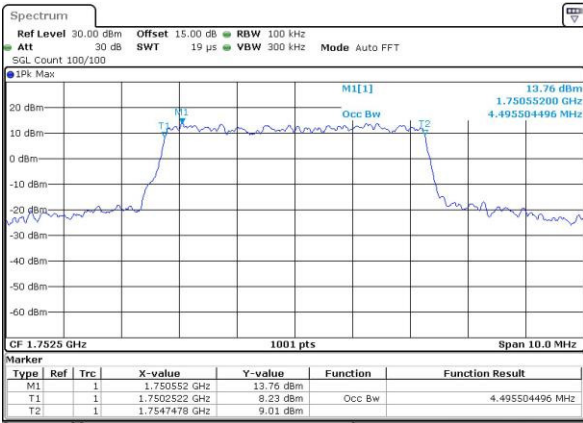

Date: 3.MAY.2016 09:52:40

Highest Channel / 1.4MHz / 16QAM

Date: 3.MAY.2016 09:52:51

LTE Band 4

Lowest Channel / 3MHz / QPSK

Date: 3.MAY.2016 09:59:54

Lowest Channel / 3MHz / 16QAM

Date: 3.MAY.2016 10:00:05

LTE Band 4

Lowest Channel / 5MHz / QPSK

Date: 3.MAY.2016 10:17:12

Lowest Channel / 5MHz / 16QAM

Date: 3.MAY.2016 10:17:23

Middle Channel / 5MHz / QPSK

Date: 3.MAY.2016 10:24:26

Middle Channel / 5MHz / 16QAM

Date: 3.MAY.2016 10:24:36

Highest Channel / 5MHz / QPSK

Date: 3.MAY.2016 10:27:02

Highest Channel / 5MHz / 16QAM

Date: 3.MAY.2016 10:27:13

LTE Band 4

Lowest Channel / 10MHz / QPSK

Date: 3.MAY.2016 10:34:16