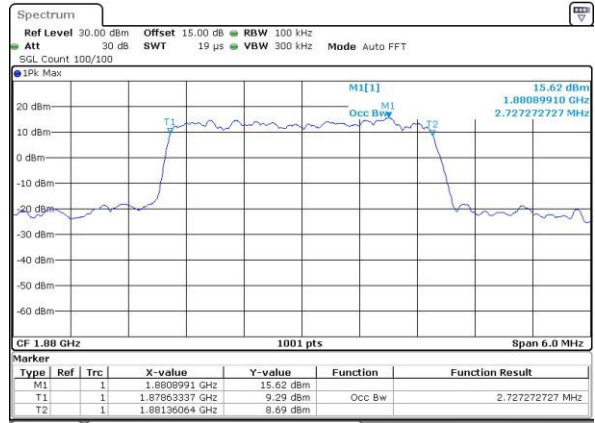

Date: 29.APR.2016 14:36:53

Highest Channel / 1.4MHz / QPSK

Date: 29.APR.2016 14:39:19

Highest Channel / 1.4MHz / 16QAM

Date: 29.APR.2016 14:39:30

LTE Band 2

Lowest Channel / 3MHz / QPSK

Date: 29_APR.2016 14:46:38

Lowest Channel / 3MHz / 16QAM

Date: 29_APR.2016 14:46:49

Middle Channel / 3MHz / QPSK

Date: 29_APR.2016 14:53:57

Middle Channel / 3MHz / 16QAM

Date: 29_APR.2016 14:54:07

Highest Channel / 3MHz / QPSK

Date: 29_APR.2016 14:56:33

Highest Channel / 3MHz / 16QAM

Date: 29_APR.2016 14:56:44

LTE Band 2

Lowest Channel / 5MHz / QPSK

Date: 29_APR.2016 15:03:51

Lowest Channel / 5MHz / 16QAM

Date: 29_APR.2016 15:04:02

Middle Channel / 5MHz / QPSK