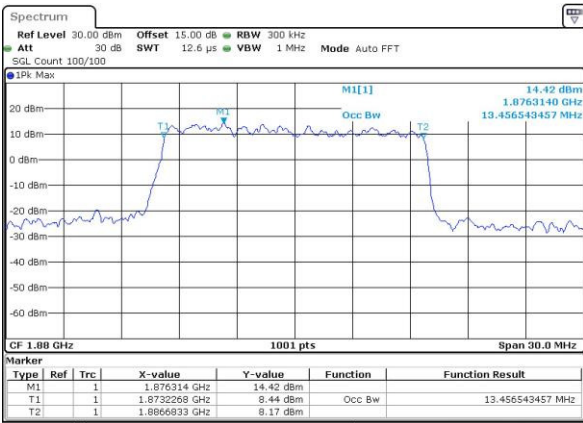

Middle Channel / 15MHz / QPSK

Date: 29_APR.2016 15:45:01