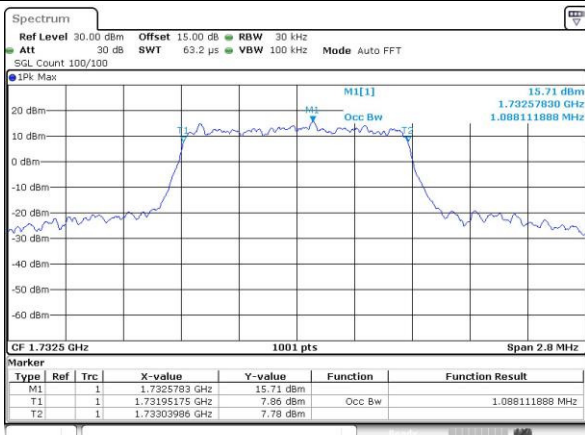

Middle Channel / 1.4MHz / QPSK

Date: 3.MAY.2016 09:50:04