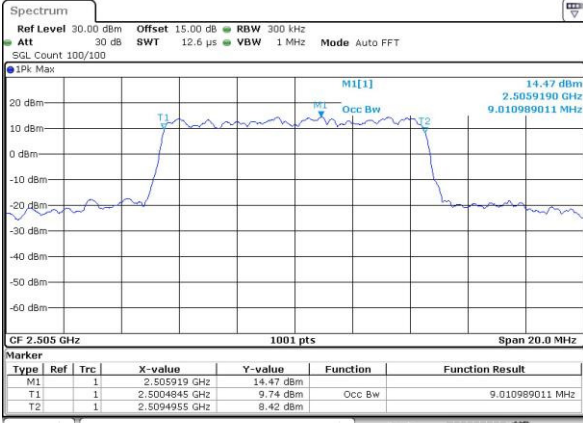

Highest Channel / 20MHz / QPSK

Date: 3.MAY.2016 11:18:14

Highest Channel / 20MHz / 16QAM

Date: 3.MAY.2016 11:18:25

LTE Band 7

Lowest Channel / 5MHz / QPSK

Date: 3.MAY.2016 21:04:26

Lowest Channel / 5MHz / 16QAM

Date: 3.MAY.2016 21:04:40

Middle Channel / 5MHz / QPSK

Date: 3.MAY.2016 21:05:03

Middle Channel / 5MHz / 16QAM

Date: 3.MAY.2016 21:05:02

Highest Channel / 5MHz / QPSK

Date: 3.MAY.2016 21:05:17

Highest Channel / 5MHz / 16QAM

Date: 3.MAY.2016 21:05:30

LTE Band 7

Lowest Channel / 10MHz / QPSK

Date: 3,MAY,2016 21:06:23

Lowest Channel / 10MHz / 16QAM

Date: 3,MAY,2016 21:05:58

Middle Channel / 10MHz / QPSK

Date: 3,MAY,2016 21:06:46