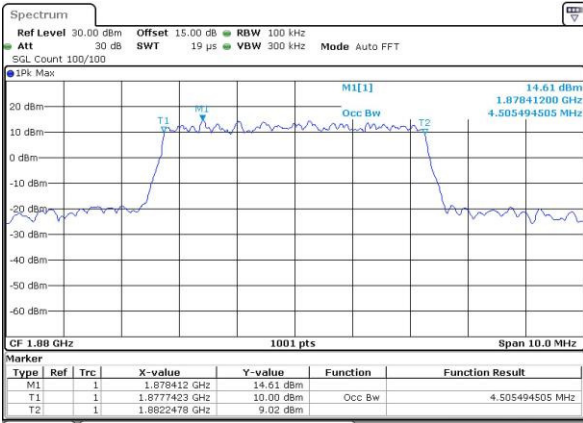

Highest Channel / 3MHz / 16QAM

Date: 29_APR.2016 14:56:44

LTE Band 2

Lowest Channel / 5MHz / QPSK

Date: 29_APR.2016 15:03:51

Lowest Channel / 5MHz / 16QAM

Date: 29_APR.2016 15:04:02

Middle Channel / 5MHz / QPSK

Date: 29_APR.2016 15:11:10

Middle Channel / 5MHz / 16QAM

Date: 29_APR.2016 15:11:21

Highest Channel / 5MHz / QPSK

Date: 29_APR.2016 15:13:46

Highest Channel / 5MHz / 16QAM

Date: 29_APR.2016 15:13:57

LTE Band 2