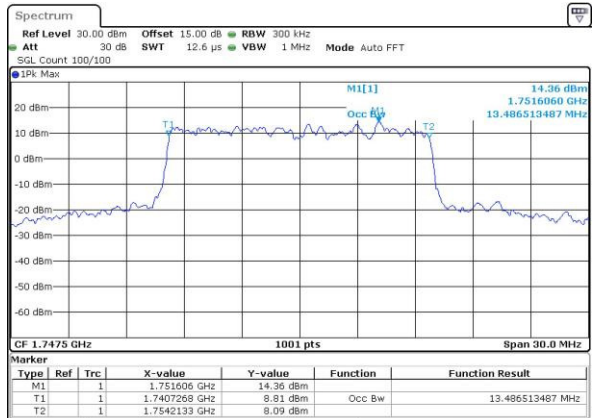

Highest Channel / 10MHz / 16QAM

Date: 3.MAY.2016 10:44:18

LTE Band 4

Lowest Channel / 15MHz / QPSK

Date: 3.MAY.2016 10:51:20

Lowest Channel / 15MHz / 16QAM

Date: 3.MAY.2016 10:51:31

Middle Channel / 15MHz / QPSK

Date: 3.MAY.2016 10:58:34

Middle Channel / 15MHz / 16QAM

Date: 3.MAY.2016 10:58:45

Highest Channel / 15MHz / QPSK

Date: 3.MAY.2016 11:01:10

Highest Channel / 15MHz / 16QAM

Date: 3.MAY.2016 11:01:21

LTE Band 4