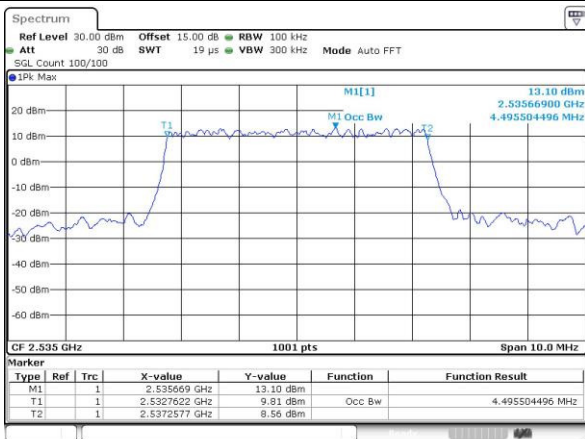

Middle Channel / 5MHz / QPSK

Date: 3.MAY.2016 21:05:03