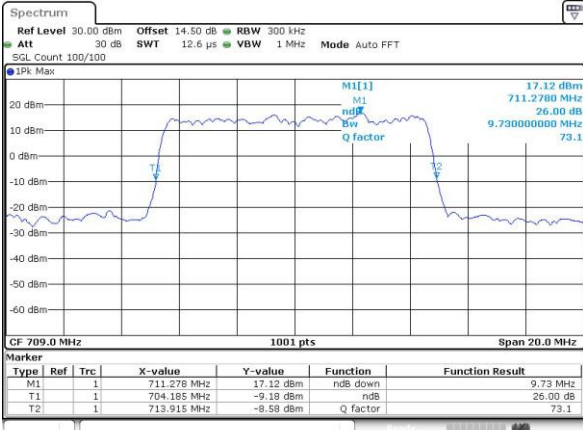

Date: 3.MAY.2016 19:46:56

Highest Channel / 5MHz / QPSK

Date: 3.MAY.2016 19:49:22

Highest Channel / 5MHz / 16QAM

Date: 3.MAY.2016 19:49:32

LTE Band 17

Lowest Channel / 10MHz / QPSK

Date: 3.MAY.2016 20:00:09