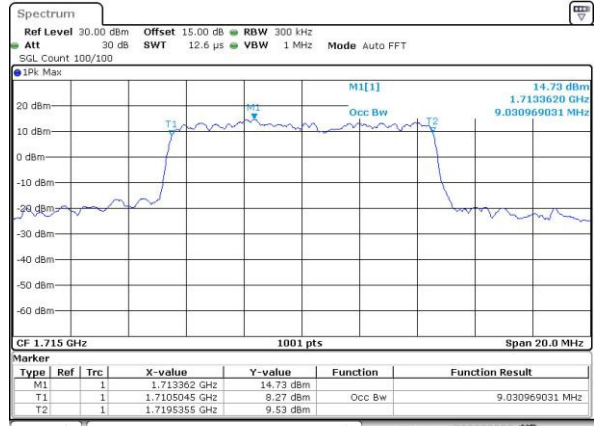

Lowest Channel / 10MHz / 16QAM

Date: 3.MAY.2016 10:34:27