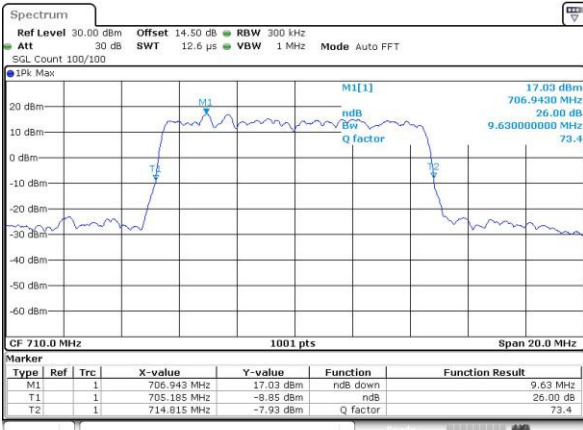

Middle Channel / 10MHz / QPSK

Date: 3.MAY.2016 20:10:58