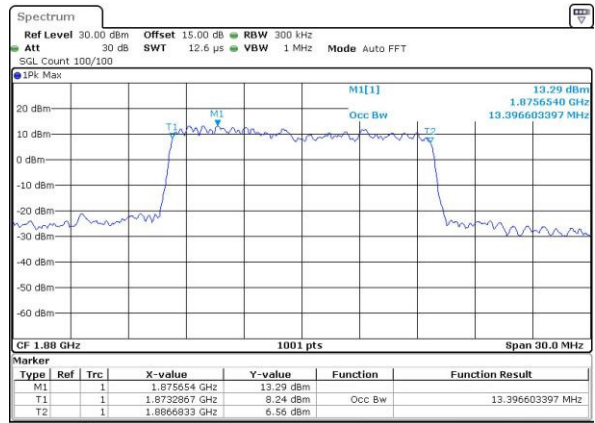

Middle Channel / 15MHz / 16QAM

Date: 29_APR.2016 15:45:42