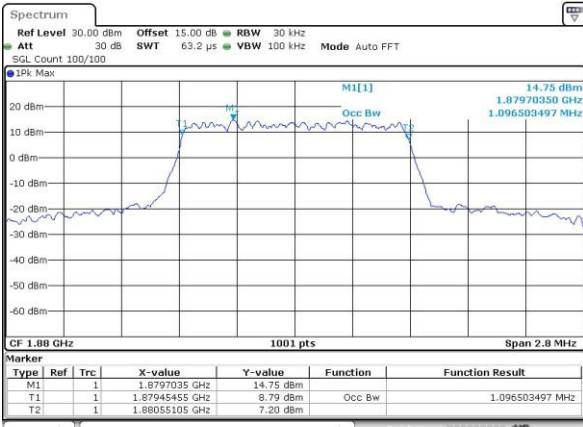

Mode	LTE Band 17 : 99%OBW(MHz)											
	1.4MHz		3MHz		5MHz		10MHz		15MHz		20MHz	
Mod.	QPSK	16QAM	QPSK	16QAM	QPSK	16QAM	QPSK	16QAM	QPSK	16QAM	QPSK	16QAM
Lowest CH	-	-	-	-	4.51	4.52	9.03	9.05	-	-	-	-
Middle CH	-	-	-	-	4.5	4.5	9.05	9.01	-	-	-	-
Highest CH	-	-	-	-	4.5	4.49	9.05	9.01	-	-	-	-

LTE Band 2

Lowest Channel / 1.4MHz / QPSK

Date: 29.APR.2016 14:29:23

Lowest Channel / 1.4MHz / 16QAM

Date: 29.APR.2016 14:29:35

Middle Channel / 1.4MHz / QPSK

Date: 29.APR.2016 14:36:42

Middle Channel / 1.4MHz / 16QAM

Date: 29.APR.2016 14:36:53

Highest Channel / 1.4MHz / QPSK

Date: 29.APR.2016 14:39:19

Highest Channel / 1.4MHz / 16QAM

Date: 29.APR.2016 14:39:30

LTE Band 2

Lowest Channel / 3MHz / QPSK

Date: 29_APR.2016 14:46:38