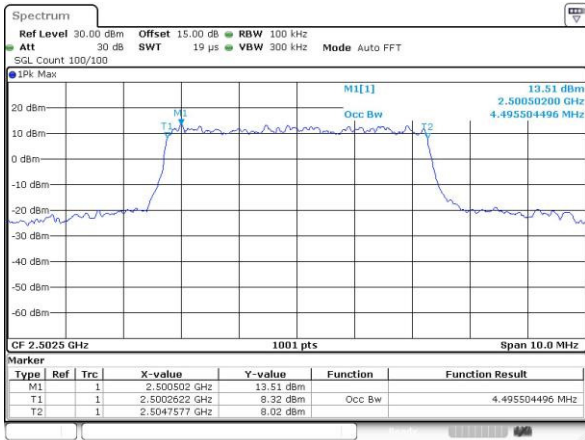

Highest Channel / 20MHz / QPSK

Date: 3.MAY.2016 11:18:14

Highest Channel / 20MHz / 16QAM

Date: 3.MAY.2016 11:18:25

LTE Band 7

Lowest Channel / 5MHz / QPSK

Date: 3.MAY.2016 21:04:26

Lowest Channel / 5MHz / 16QAM