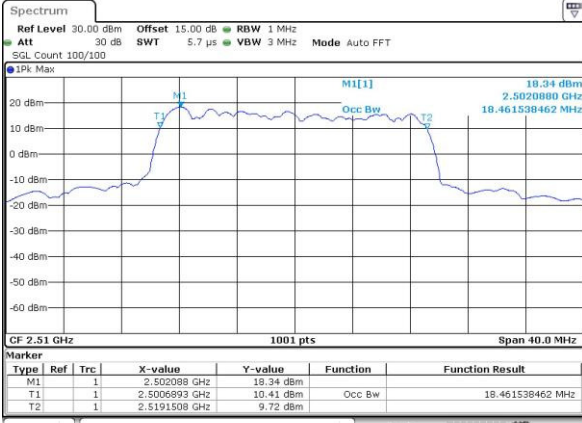

Date: 3,MAY,2016 21:26:32

Highest Channel / 15MHz / 16QAM

Date: 3,MAY,2016 21:26:05

LTE Band 7

Lowest Channel / 20MHz / QPSK

Date: 3,MAY,2016 21:40:00

Lowest Channel / 20MHz / 16QAM

Date: 3,MAY,2016 21:39:22