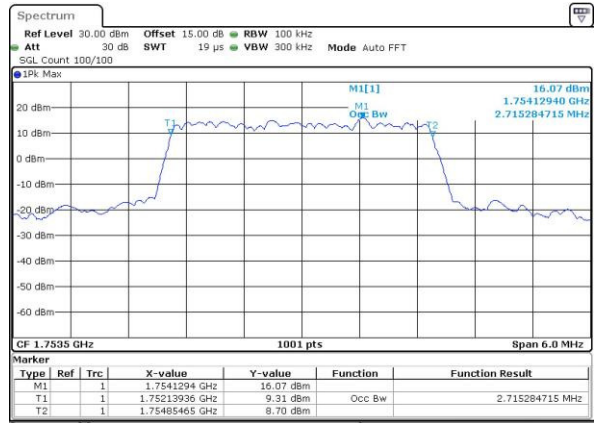

Date: 3.MAY.2016 09:52:40

Highest Channel / 1.4MHz / 16QAM

Date: 3.MAY.2016 09:52:51

LTE Band 4

Lowest Channel / 3MHz / QPSK

Date: 3.MAY.2016 09:59:54

Lowest Channel / 3MHz / 16QAM

Date: 3.MAY.2016 10:00:05

Middle Channel / 3MHz / QPSK

Date: 3.MAY.2016 10:07:20

Middle Channel / 3MHz / 16QAM

Date: 3.MAY.2016 10:07:31

Highest Channel / 3MHz / QPSK

Date: 3.MAY.2016 10:09:57

Highest Channel / 3MHz / 16QAM

Date: 3.MAY.2016 10:10:08

LTE Band 4

Lowest Channel / 5MHz / QPSK

Date: 3.MAY.2016 10:17:12

Lowest Channel / 5MHz / 16QAM

Date: 3.MAY.2016 10:17:23

Middle Channel / 5MHz / QPSK

Date: 3.MAY.2016 10:24:26

Middle Channel / 5MHz / 16QAM

Date: 3.MAY.2016 10:24:36

Highest Channel / 5MHz / QPSK

Date: 3.MAY.2016 10:27:02

Highest Channel / 5MHz / 16QAM

Date: 3.MAY.2016 10:27:13

LTE Band 4

Lowest Channel / 10MHz / QPSK

Date: 3.MAY.2016 10:34:16