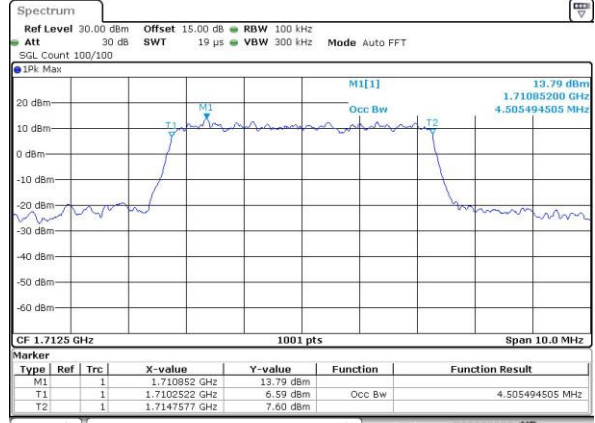

Date: 3.MAY.2016 09:52:40

Highest Channel / 1.4MHz / 16QAM

Date: 3.MAY.2016 09:52:51

LTE Band 4

Lowest Channel / 3MHz / QPSK

Date: 3.MAY.2016 09:59:54

Lowest Channel / 3MHz / 16QAM

Date: 3.MAY.2016 10:00:05

Middle Channel / 3MHz / QPSK

Date: 3.MAY.2016 10:07:20

Middle Channel / 3MHz / 16QAM

Date: 3.MAY.2016 10:07:31

Highest Channel / 3MHz / QPSK

Date: 3.MAY.2016 10:09:57

Highest Channel / 3MHz / 16QAM

Date: 3.MAY.2016 10:10:08

LTE Band 4

Lowest Channel / 5MHz / QPSK

Date: 3.MAY.2016 10:17:12

Lowest Channel / 5MHz / 16QAM

Date: 3.MAY.2016 10:17:23

Middle Channel / 5MHz / QPSK

Date: 3.MAY.2016 10:24:26

Middle Channel / 5MHz / 16QAM