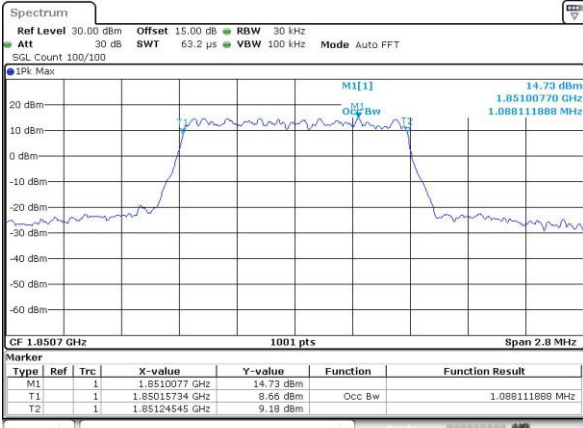

LTE Band 2

Lowest Channel / 1.4MHz / QPSK

Date: 29.APR.2016 14:29:23