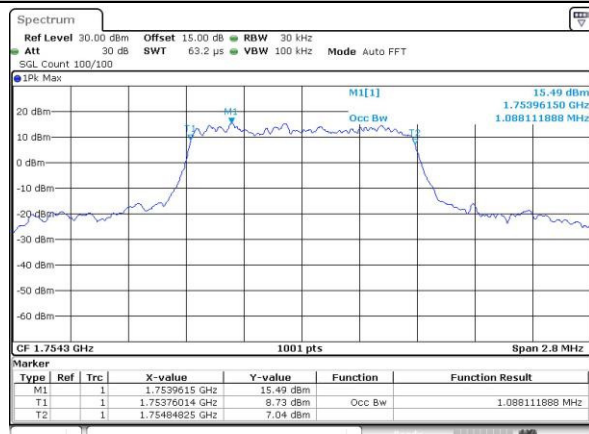

Middle Channel / 20MHz / 16QAM

Date: 29_APR.2016 16:37:30

Highest Channel / 20MHz / QPSK

Date: 29_APR.2016 16:39:56

Highest Channel / 20MHz / 16QAM

Date: 29_APR.2016 16:40:06

LTE Band 4

Lowest Channel / 1.4MHz / QPSK

Date: 3.MAY.2016 09:42:47

Lowest Channel / 1.4MHz / 16QAM

Date: 3.MAY.2016 09:42:57

Middle Channel / 1.4MHz / QPSK

Date: 3.MAY.2016 09:50:04

Middle Channel / 1.4MHz / 16QAM

Date: 3.MAY.2016 09:50:15

Highest Channel / 1.4MHz / QPSK

Date: 3.MAY.2016 09:52:40

Highest Channel / 1.4MHz / 16QAM

Date: 3.MAY.2016 09:52:51

LTE Band 4

Lowest Channel / 3MHz / QPSK

Date: 3.MAY.2016 09:59:54

Lowest Channel / 3MHz / 16QAM

Date: 3.MAY.2016 10:00:05