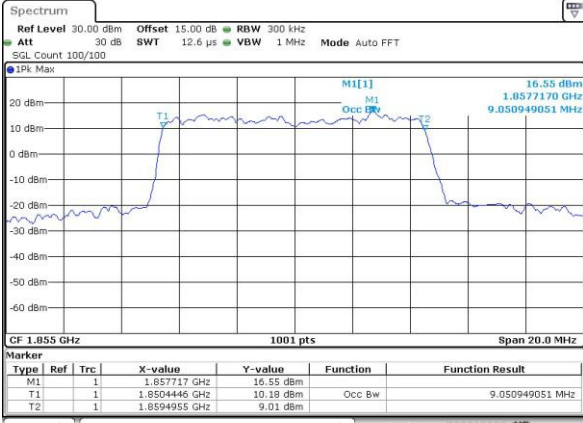

Highest Channel / 3MHz / 16QAM

Date: 29_APR.2016 14:56:44

LTE Band 2

Lowest Channel / 5MHz / QPSK

Date: 29_APR.2016 15:03:51

Lowest Channel / 5MHz / 16QAM

Date: 29_APR.2016 15:04:02

Middle Channel / 5MHz / QPSK

Date: 29_APR.2016 15:11:10

Middle Channel / 5MHz / 16QAM

Date: 29_APR.2016 15:11:21

Highest Channel / 5MHz / QPSK

Date: 29_APR.2016 15:13:46

Highest Channel / 5MHz / 16QAM

Date: 29_APR.2016 15:13:57

LTE Band 2

Lowest Channel / 10MHz / QPSK

Date: 29_APR.2016 15:21:03

Lowest Channel / 10MHz / 16QAM

Date: 29_APR.2016 15:21:14

Middle Channel / 10MHz / QPSK

Date: 29_APR.2016 15:28:20

Middle Channel / 10MHz / 16QAM

Date: 29_APR.2016 15:28:31