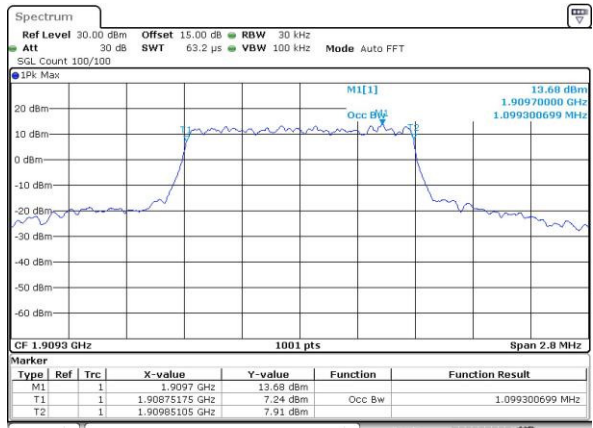

Mode	LTE Band 17 : 99%OBW(MHz)											
	1.4MHz		3MHz		5MHz		10MHz		15MHz		20MHz	
Mod.	QPSK	16QAM	QPSK	16QAM	QPSK	16QAM	QPSK	16QAM	QPSK	16QAM	QPSK	16QAM
Lowest CH	-	-	-	-	4.51	4.52	9.03	9.05	-	-	-	-
Middle CH	-	-	-	-	4.5	4.5	9.05	9.01	-	-	-	-
Highest CH	-	-	-	-	4.5	4.49	9.05	9.01	-	-	-	-

LTE Band 2

Lowest Channel / 1.4MHz / QPSK

Date: 29.APR.2016 14:29:23

Lowest Channel / 1.4MHz / 16QAM

Date: 29.APR.2016 14:29:35

Middle Channel / 1.4MHz / QPSK

Date: 29.APR.2016 14:36:42

Middle Channel / 1.4MHz / 16QAM

Date: 29.APR.2016 14:36:53

Highest Channel / 1.4MHz / QPSK

Date: 29.APR.2016 14:39:19

Highest Channel / 1.4MHz / 16QAM

Date: 29.APR.2016 14:39:30

LTE Band 2

Lowest Channel / 3MHz / QPSK

Date: 29_APR.2016 14:46:38