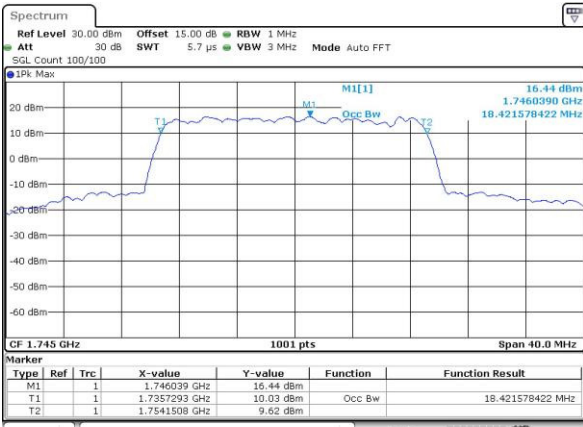

Highest Channel / 20MHz / QPSK

Date: 3.MAY.2016 11:18:14

Highest Channel / 20MHz / 16QAM

Date: 3.MAY.2016 11:18:25

LTE Band 7

Lowest Channel / 5MHz / QPSK

Date: 3.MAY.2016 21:04:26

Lowest Channel / 5MHz / 16QAM