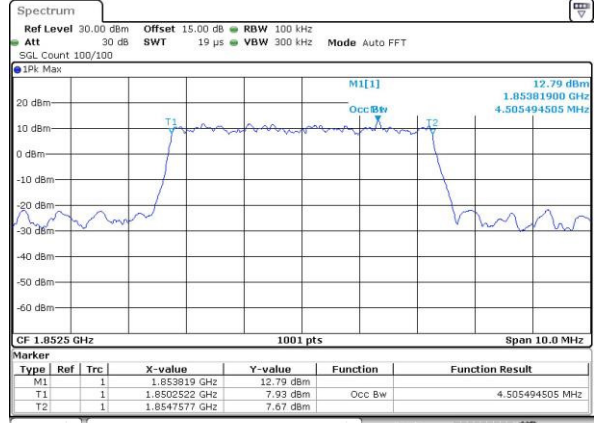

Highest Channel / 3MHz / 16QAM

Date: 29_APR.2016 14:56:44

LTE Band 2

Lowest Channel / 5MHz / QPSK

Date: 29_APR.2016 15:03:51

Lowest Channel / 5MHz / 16QAM

Date: 29_APR.2016 15:04:02

Middle Channel / 5MHz / QPSK

Date: 29_APR.2016 15:11:10

Middle Channel / 5MHz / 16QAM

Date: 29_APR.2016 15:11:21

Highest Channel / 5MHz / QPSK

Date: 29_APR.2016 15:13:46

Highest Channel / 5MHz / 16QAM

Date: 29_APR.2016 15:13:57

LTE Band 2