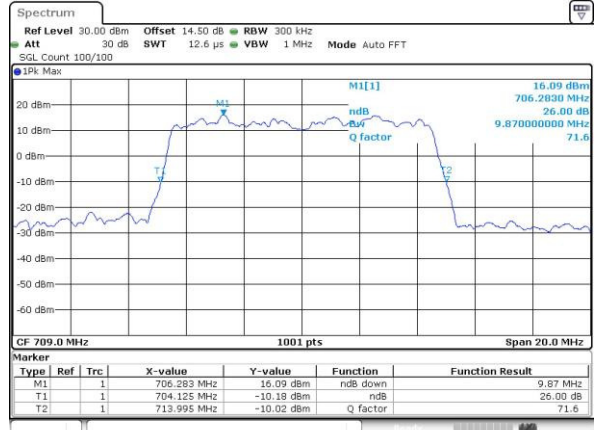

Lowest Channel / 10MHz / 16QAM

Date: 3.MAY.2016 20:00:20