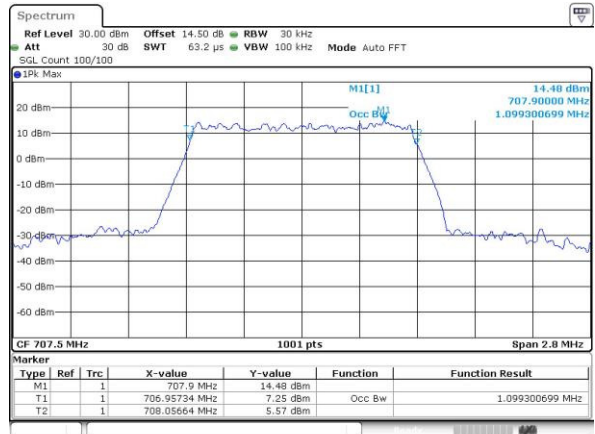

LTE Band 12

Lowest Channel / 1.4MHz / QPSK

Date: 4.MAY.2016 00:20:07

Lowest Channel / 1.4MHz / 16QAM

Date: 4.MAY.2016 00:20:18

Middle Channel / 1.4MHz / QPSK

Date: 4.MAY.2016 00:30:53

Middle Channel / 1.4MHz / 16QAM

Date: 4.MAY.2016 00:31:04

Highest Channel / 1.4MHz / QPSK

Date: 4.MAY.2016 00:33:29

Highest Channel / 1.4MHz / 16QAM

Date: 4.MAY.2016 00:33:40