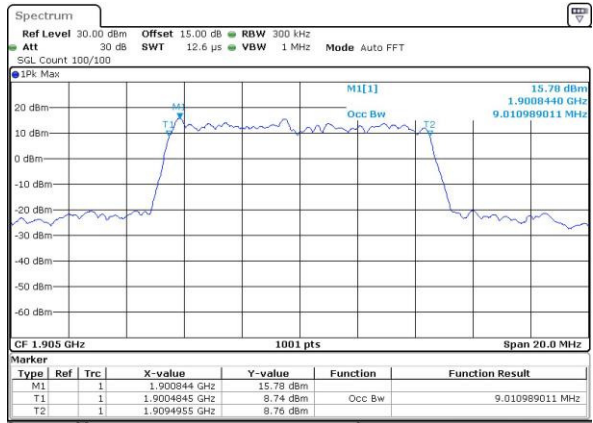

Date: 29_APR.2016 15:11:10

Middle Channel / 5MHz / 16QAM

Date: 29_APR.2016 15:11:21

Highest Channel / 5MHz / QPSK

Date: 29_APR.2016 15:13:46

Highest Channel / 5MHz / 16QAM

Date: 29_APR.2016 15:13:57

LTE Band 2

Lowest Channel / 10MHz / QPSK

Date: 29_APR.2016 15:21:03

Lowest Channel / 10MHz / 16QAM

Date: 29_APR.2016 15:21:14

Middle Channel / 10MHz / QPSK

Date: 29_APR.2016 15:28:20

Middle Channel / 10MHz / 16QAM

Date: 29_APR.2016 15:28:31

Highest Channel / 10MHz / QPSK

Date: 29_APR.2016 15:30:56

Highest Channel / 10MHz / 16QAM

Date: 29_APR.2016 15:31:07

LTE Band 2

Lowest Channel / 15MHz / QPSK

Date: 29_APR.2016 15:38:12

Lowest Channel / 15MHz / 16QAM