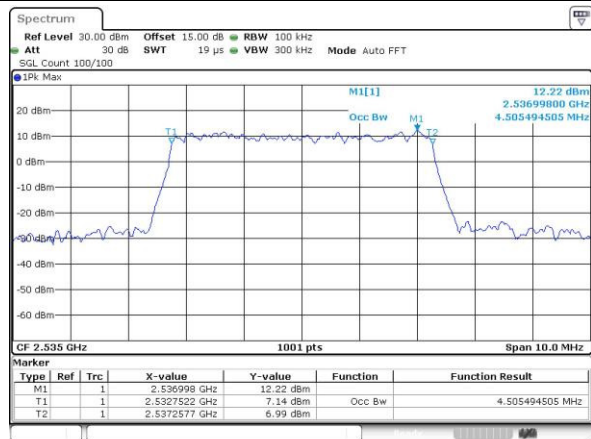

Middle Channel / 5MHz / 16QAM

Date: 3.MAY.2016 21:05:02