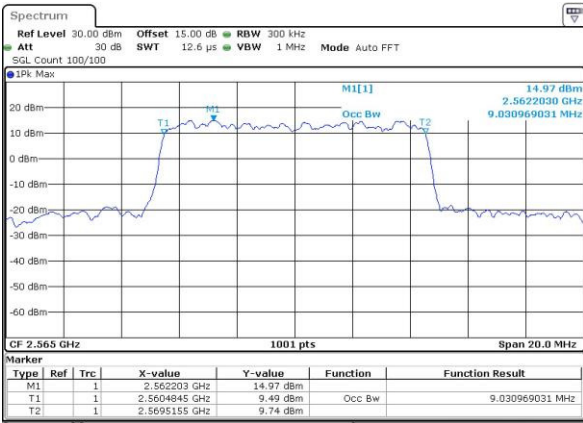

Date: 3.MAY.2016 21:05:30

LTE Band 7

Lowest Channel / 10MHz / QPSK

Date: 3,MAY,2016 21:06:23

Lowest Channel / 10MHz / 16QAM

Date: 3,MAY,2016 21:05:58

Middle Channel / 10MHz / QPSK

Date: 3,MAY,2016 21:06:46

Middle Channel / 10MHz / 16QAM

Date: 3,MAY,2016 21:07:08

Highest Channel / 10MHz / QPSK

Date: 3,MAY,2016 21:07:57

Highest Channel / 10MHz / 16QAM

Date: 3,MAY,2016 21:07:31

LTE Band 7

Lowest Channel / 15MHz / QPSK