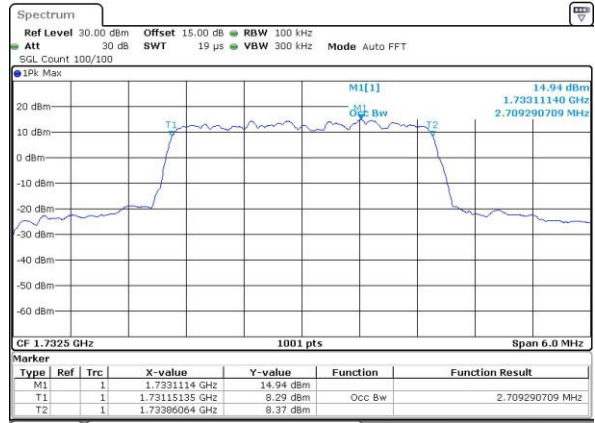

Date: 3.MAY.2016 09:42:47

Lowest Channel / 1.4MHz / 16QAM

Date: 3.MAY.2016 09:42:57

Middle Channel / 1.4MHz / QPSK

Date: 3.MAY.2016 09:50:04

Middle Channel / 1.4MHz / 16QAM

Date: 3.MAY.2016 09:50:15

Highest Channel / 1.4MHz / QPSK

Date: 3.MAY.2016 09:52:40

Highest Channel / 1.4MHz / 16QAM

Date: 3.MAY.2016 09:52:51

LTE Band 4

Lowest Channel / 3MHz / QPSK

Date: 3.MAY.2016 09:59:54

Lowest Channel / 3MHz / 16QAM

Date: 3.MAY.2016 10:00:05

Middle Channel / 3MHz / QPSK

Date: 3.MAY.2016 10:07:20

Middle Channel / 3MHz / 16QAM

Date: 3.MAY.2016 10:07:31

Highest Channel / 3MHz / QPSK

Date: 3.MAY.2016 10:09:57

Highest Channel / 3MHz / 16QAM

Date: 3.MAY.2016 10:10:08