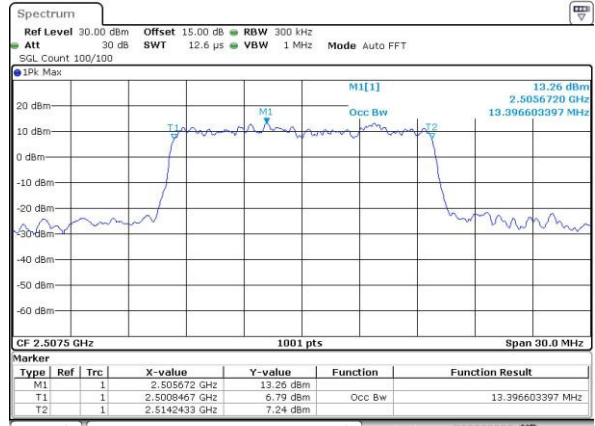

Lowest Channel / 15MHz / 16QAM

Date: 3,MAY,2016 21:24:20