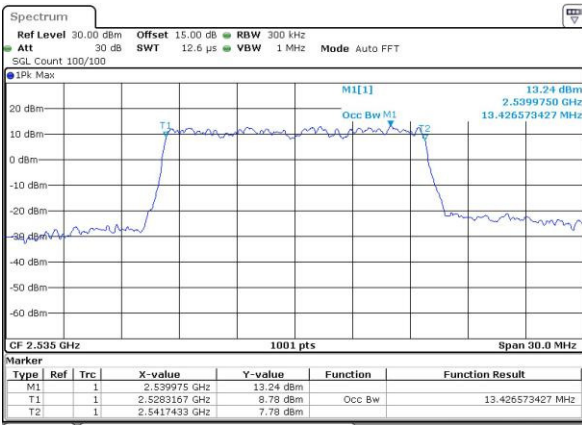

Middle Channel / 15MHz / QPSK

Date: 3,MAY,2016 21:25:14