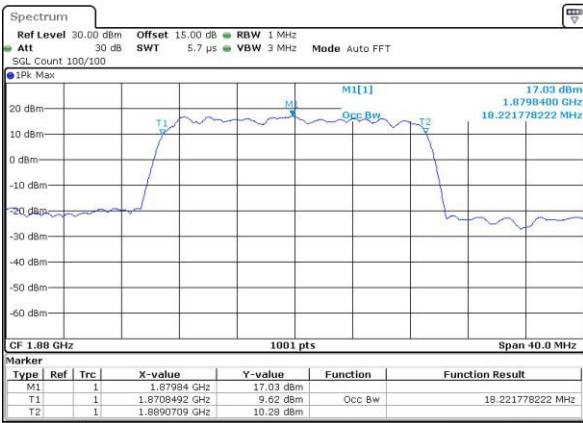

Date: 29_APR.2016 15:48:18

LTE Band 2

Lowest Channel / 20MHz / QPSK

Date: 29_APR.2016 15:55:25

Lowest Channel / 20MHz / 16QAM

Date: 29_APR.2016 15:55:35

Middle Channel / 20MHz / QPSK

Date: 29_APR.2016 16:37:19

Middle Channel / 20MHz / 16QAM

Date: 29_APR.2016 16:37:30

Highest Channel / 20MHz / QPSK

Date: 29_APR.2016 16:39:56

Highest Channel / 20MHz / 16QAM

Date: 29_APR.2016 16:40:06

LTE Band 4

Lowest Channel / 1.4MHz / QPSK