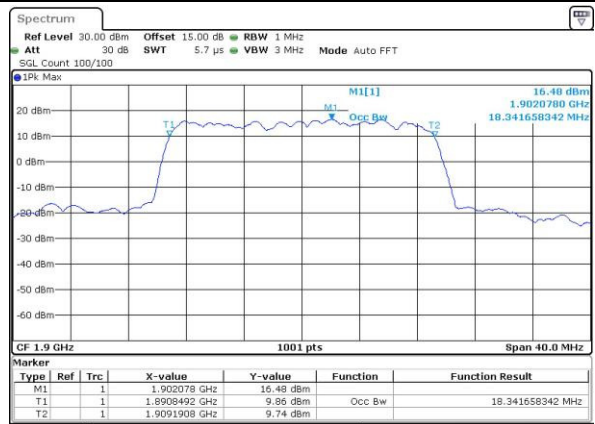

Middle Channel / 20MHz / 16QAM

Date: 29_APR.2016 16:37:30

Highest Channel / 20MHz / QPSK

Date: 29_APR.2016 16:39:56

Highest Channel / 20MHz / 16QAM

Date: 29_APR.2016 16:40:06

LTE Band 4

Lowest Channel / 1.4MHz / QPSK