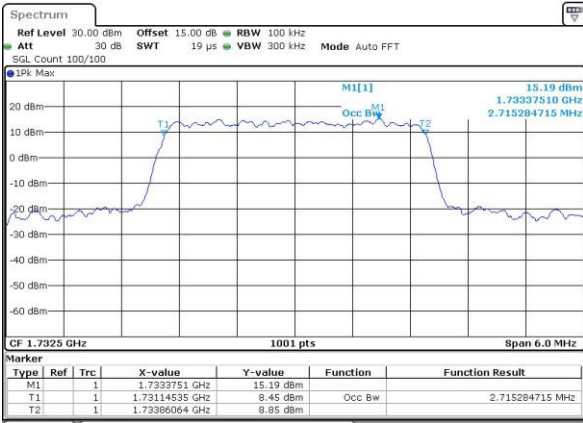

Middle Channel / 3MHz / QPSK

Date: 3.MAY.2016 10:07:20