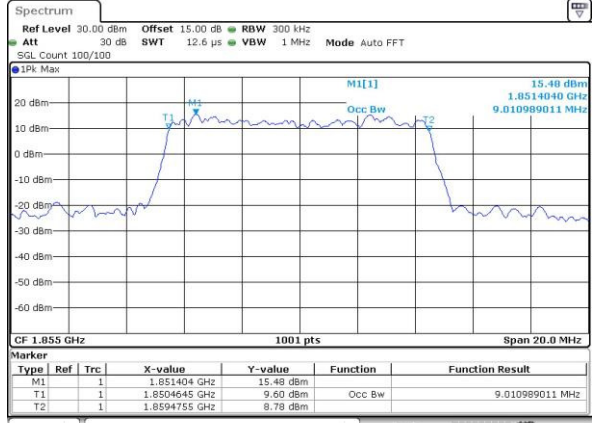

Lowest Channel / 10MHz / 16QAM

Date: 29_APR.2016 15:21:14