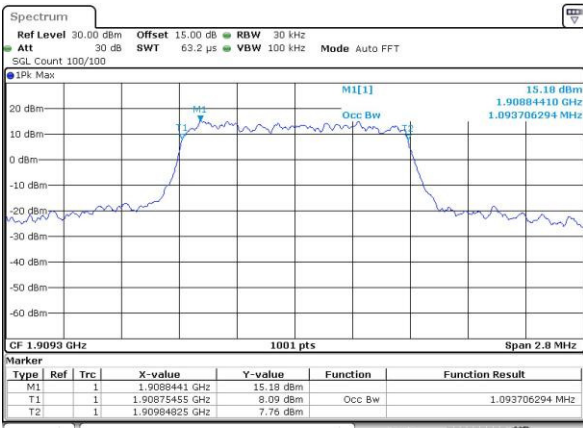

Mode	LTE Band 17 : 99%OBW(MHz)											
	1.4MHz		3MHz		5MHz		10MHz		15MHz		20MHz	
Mod.	QPSK	16QAM	QPSK	16QAM	QPSK	16QAM	QPSK	16QAM	QPSK	16QAM	QPSK	16QAM
Lowest CH	-	-	-	-	4.51	4.52	9.03	9.05	-	-	-	-
Middle CH	-	-	-	-	4.5	4.5	9.05	9.01	-	-	-	-
Highest CH	-	-	-	-	4.5	4.49	9.05	9.01	-	-	-	-

LTE Band 2

Lowest Channel / 1.4MHz / QPSK

Date: 29.APR.2016 14:29:23

Lowest Channel / 1.4MHz / 16QAM

Date: 29.APR.2016 14:29:35

Middle Channel / 1.4MHz / QPSK

Date: 29.APR.2016 14:36:42

Middle Channel / 1.4MHz / 16QAM

Date: 29.APR.2016 14:36:53

Highest Channel / 1.4MHz / QPSK

Date: 29.APR.2016 14:39:19

Highest Channel / 1.4MHz / 16QAM

Date: 29.APR.2016 14:39:30

LTE Band 2

Lowest Channel / 3MHz / QPSK

Date: 29_APR.2016 14:46:38