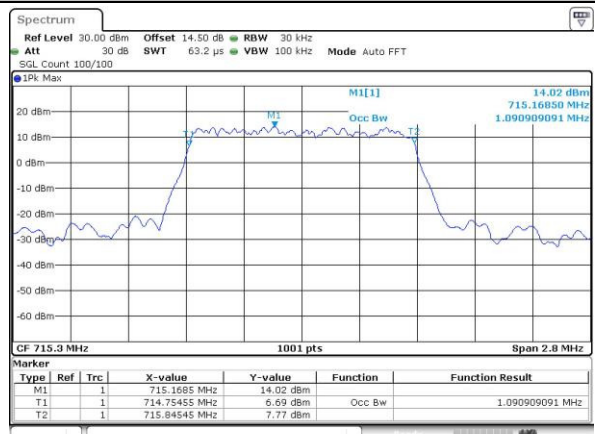

LTE Band 12

Lowest Channel / 1.4MHz / QPSK

Date: 4.MAY.2016 00:20:07

Lowest Channel / 1.4MHz / 16QAM

Date: 4.MAY.2016 00:20:18

Middle Channel / 1.4MHz / QPSK

Date: 4.MAY.2016 00:30:53

Middle Channel / 1.4MHz / 16QAM

Date: 4.MAY.2016 00:31:04

Highest Channel / 1.4MHz / QPSK

Date: 4.MAY.2016 00:33:29

Highest Channel / 1.4MHz / 16QAM

Date: 4.MAY.2016 00:33:40