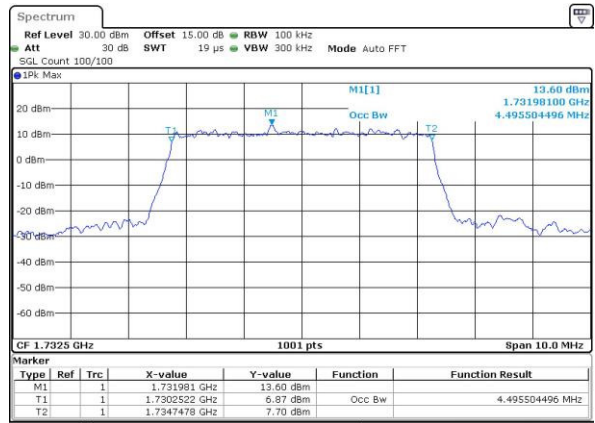

LTE Band 4

Lowest Channel / 5MHz / QPSK

Date: 3.MAY.2016 10:17:12

Lowest Channel / 5MHz / 16QAM

Date: 3.MAY.2016 10:17:23

Middle Channel / 5MHz / QPSK

Date: 3.MAY.2016 10:24:26

Middle Channel / 5MHz / 16QAM

Date: 3.MAY.2016 10:24:36

Highest Channel / 5MHz / QPSK

Date: 3.MAY.2016 10:27:02

Highest Channel / 5MHz / 16QAM

Date: 3.MAY.2016 10:27:13

LTE Band 4

Lowest Channel / 10MHz / QPSK

Date: 3.MAY.2016 10:34:16