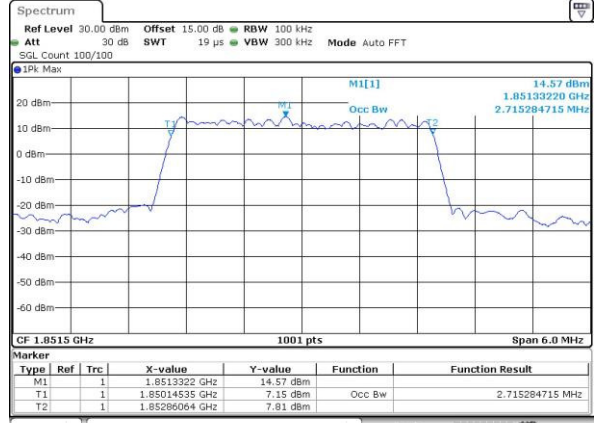

Lowest Channel / 3MHz / 16QAM

Date: 29_APR.2016 14:46:49