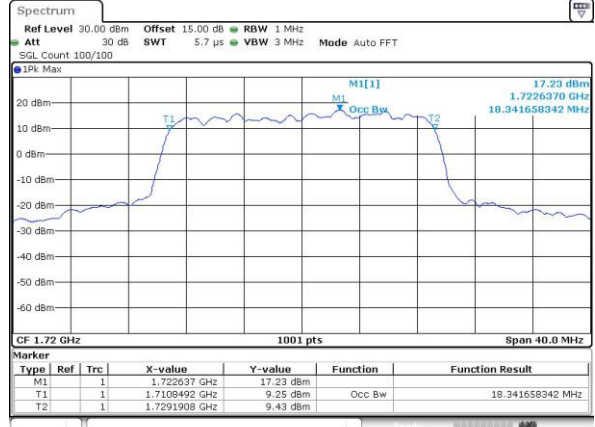

Lowest Channel / 20MHz / 16QAM

Date: 3.MAY.2016 11:08:34