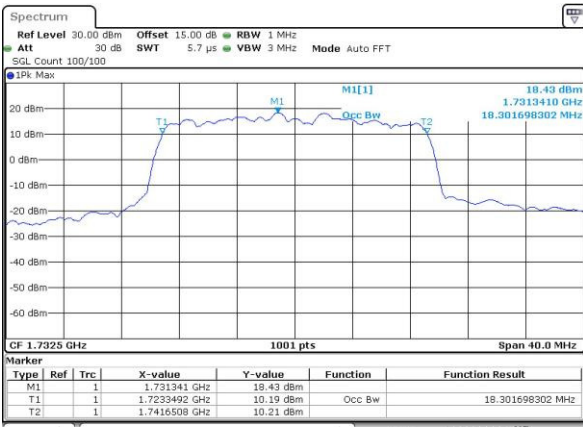

Date: 3.MAY.2016 10:58:34

Middle Channel / 15MHz / 16QAM

Date: 3.MAY.2016 10:58:45

Highest Channel / 15MHz / QPSK

Date: 3.MAY.2016 11:01:10

Highest Channel / 15MHz / 16QAM

Date: 3.MAY.2016 11:01:21

LTE Band 4

Lowest Channel / 20MHz / QPSK

Date: 3.MAY.2016 11:08:24

Lowest Channel / 20MHz / 16QAM

Date: 3.MAY.2016 11:08:34

Middle Channel / 20MHz / QPSK

Date: 3.MAY.2016 11:15:38

Middle Channel / 20MHz / 16QAM

Date: 3.MAY.2016 11:15:49

Highest Channel / 20MHz / QPSK

Date: 3.MAY.2016 11:18:14

Highest Channel / 20MHz / 16QAM

Date: 3.MAY.2016 11:18:25

LTE Band 7

Lowest Channel / 5MHz / QPSK

Date: 3.MAY.2016 21:04:26

Lowest Channel / 5MHz / 16QAM