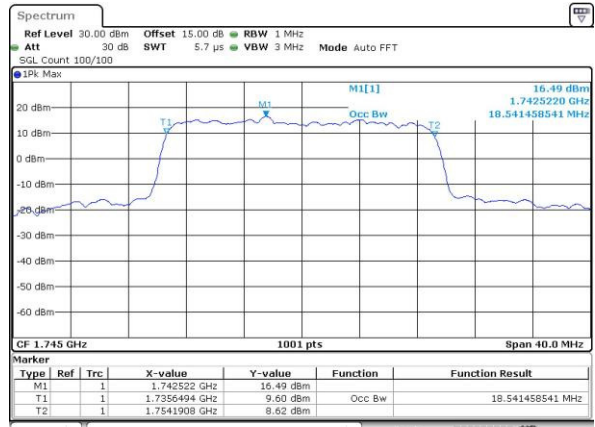

Date: 3.MAY.2016 10:58:34

Middle Channel / 15MHz / 16QAM

Date: 3.MAY.2016 10:58:45

Highest Channel / 15MHz / QPSK

Date: 3.MAY.2016 11:01:10

Highest Channel / 15MHz / 16QAM

Date: 3.MAY.2016 11:01:21

LTE Band 4

Lowest Channel / 20MHz / QPSK

Date: 3.MAY.2016 11:08:24

Lowest Channel / 20MHz / 16QAM

Date: 3.MAY.2016 11:08:34

Middle Channel / 20MHz / QPSK

Date: 3.MAY.2016 11:15:38

Middle Channel / 20MHz / 16QAM

Date: 3.MAY.2016 11:15:49

Highest Channel / 20MHz / QPSK

Date: 3.MAY.2016 11:18:14

Highest Channel / 20MHz / 16QAM

Date: 3.MAY.2016 11:18:25

LTE Band 7

Lowest Channel / 5MHz / QPSK

Date: 3.MAY.2016 21:04:26

Lowest Channel / 5MHz / 16QAM