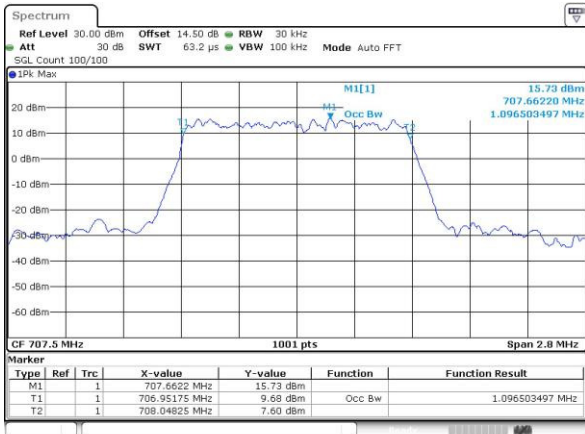

LTE Band 12

Lowest Channel / 1.4MHz / QPSK

Date: 4.MAY.2016 00:20:07

Lowest Channel / 1.4MHz / 16QAM

Date: 4.MAY.2016 00:20:18

Middle Channel / 1.4MHz / QPSK

Date: 4.MAY.2016 00:30:53

Middle Channel / 1.4MHz / 16QAM

Date: 4.MAY.2016 00:31:04

Highest Channel / 1.4MHz / QPSK

Date: 4.MAY.2016 00:33:29

Highest Channel / 1.4MHz / 16QAM

Date: 4.MAY.2016 00:33:40