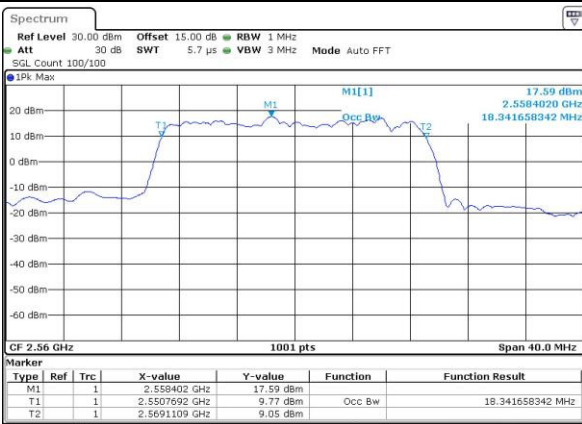

Date: 3,MAY,2016 21:26:32

Highest Channel / 15MHz / 16QAM

Date: 3,MAY,2016 21:26:05

LTE Band 7

Lowest Channel / 20MHz / QPSK

Date: 3,MAY,2016 21:40:00

Lowest Channel / 20MHz / 16QAM

Date: 3,MAY,2016 21:39:22

Middle Channel / 20MHz / QPSK

Date: 3,MAY,2016 21:40:26

Middle Channel / 20MHz / 16QAM

Date: 3,MAY,2016 21:41:00

Highest Channel / 20MHz / QPSK

Date: 3,MAY,2016 21:42:04

Highest Channel / 20MHz / 16QAM

Date: 3,MAY,2016 21:41:36

LTE Band 12

Lowest Channel / 1.4MHz / QPSK

Date: 4.MAY.2016 00:20:07

Lowest Channel / 1.4MHz / 16QAM

Date: 4.MAY.2016 00:20:18

Middle Channel / 1.4MHz / QPSK

Date: 4.MAY.2016 00:30:53

Middle Channel / 1.4MHz / 16QAM