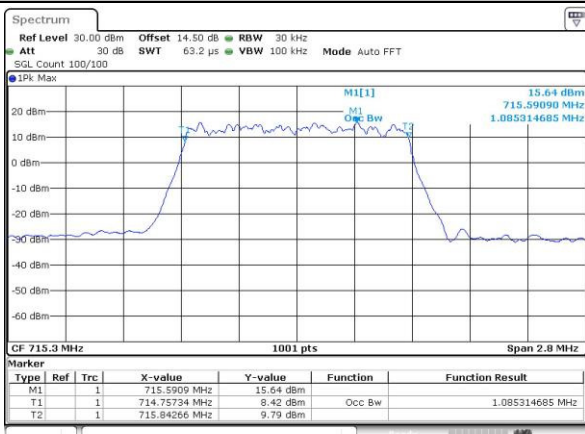

LTE Band 12

Lowest Channel / 1.4MHz / QPSK

Date: 4.MAY.2016 00:20:07

Lowest Channel / 1.4MHz / 16QAM

Date: 4.MAY.2016 00:20:18

Middle Channel / 1.4MHz / QPSK

Date: 4.MAY.2016 00:30:53

Middle Channel / 1.4MHz / 16QAM

Date: 4.MAY.2016 00:31:04

Highest Channel / 1.4MHz / QPSK

Date: 4.MAY.2016 00:33:29

Highest Channel / 1.4MHz / 16QAM

Date: 4.MAY.2016 00:33:40