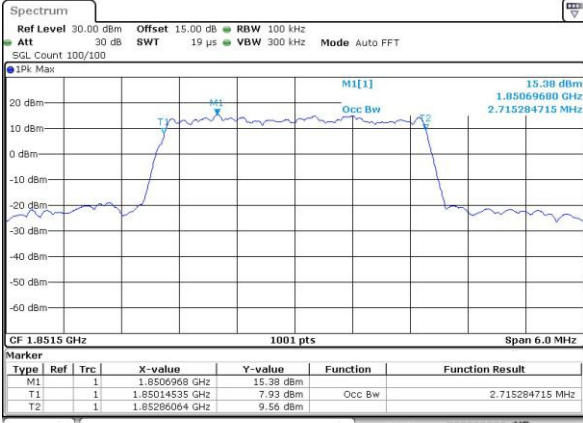

LTE Band 2

Lowest Channel / 1.4MHz / QPSK

Date: 29.APR.2016 14:29:23

Lowest Channel / 1.4MHz / 16QAM

Date: 29.APR.2016 14:29:35

Middle Channel / 1.4MHz / QPSK

Date: 29.APR.2016 14:36:42

Middle Channel / 1.4MHz / 16QAM

Date: 29.APR.2016 14:36:53

Highest Channel / 1.4MHz / QPSK

Date: 29.APR.2016 14:39:19

Highest Channel / 1.4MHz / 16QAM

Date: 29.APR.2016 14:39:30

LTE Band 2

Lowest Channel / 3MHz / QPSK

Date: 29_APR.2016 14:46:38

Lowest Channel / 3MHz / 16QAM

Date: 29_APR.2016 14:46:49

Middle Channel / 3MHz / QPSK

Date: 29_APR.2016 14:53:57

Middle Channel / 3MHz / 16QAM

Date: 29_APR.2016 14:54:07

Highest Channel / 3MHz / QPSK

Date: 29_APR.2016 14:56:33

Highest Channel / 3MHz / 16QAM

Date: 29_APR.2016 14:56:44

LTE Band 2

Lowest Channel / 5MHz / QPSK

Date: 29_APR.2016 15:03:51

Lowest Channel / 5MHz / 16QAM

Date: 29_APR.2016 15:04:02

Middle Channel / 5MHz / QPSK