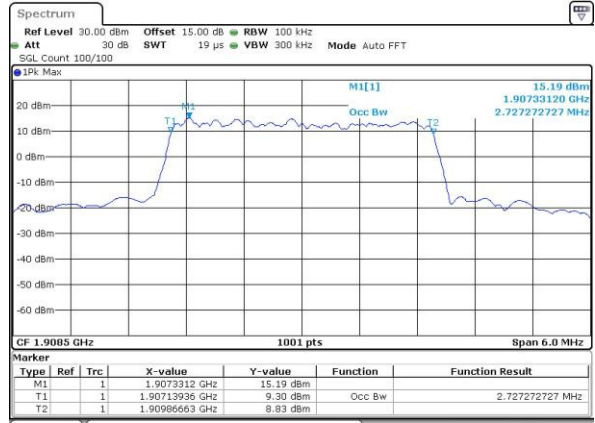

Date: 29.APR.2016 14:36:53

Highest Channel / 1.4MHz / QPSK

Date: 29.APR.2016 14:39:19

Highest Channel / 1.4MHz / 16QAM

Date: 29.APR.2016 14:39:30

LTE Band 2

Lowest Channel / 3MHz / QPSK

Date: 29_APR.2016 14:46:38

Lowest Channel / 3MHz / 16QAM

Date: 29_APR.2016 14:46:49

Middle Channel / 3MHz / QPSK

Date: 29_APR.2016 14:53:57

Middle Channel / 3MHz / 16QAM

Date: 29_APR.2016 14:54:07

Highest Channel / 3MHz / QPSK

Date: 29_APR.2016 14:56:33

Highest Channel / 3MHz / 16QAM

Date: 29_APR.2016 14:56:44

LTE Band 2

Lowest Channel / 5MHz / QPSK

Date: 29_APR.2016 15:03:51

Lowest Channel / 5MHz / 16QAM

Date: 29_APR.2016 15:04:02

Middle Channel / 5MHz / QPSK