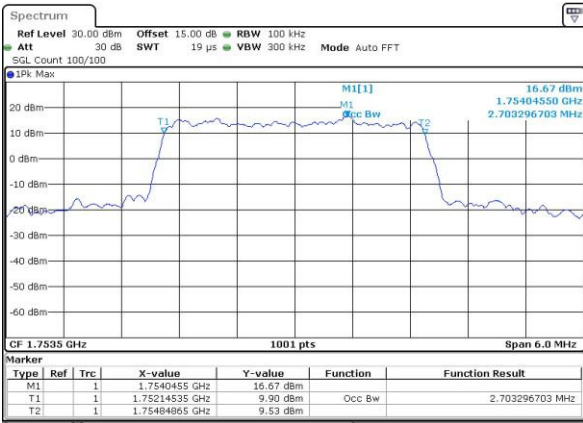

Date: 3.MAY.2016 09:52:40

Highest Channel / 1.4MHz / 16QAM

Date: 3.MAY.2016 09:52:51

LTE Band 4

Lowest Channel / 3MHz / QPSK

Date: 3.MAY.2016 09:59:54

Lowest Channel / 3MHz / 16QAM

Date: 3.MAY.2016 10:00:05

Middle Channel / 3MHz / QPSK

Date: 3.MAY.2016 10:07:20

Middle Channel / 3MHz / 16QAM

Date: 3.MAY.2016 10:07:31

Highest Channel / 3MHz / QPSK

Date: 3.MAY.2016 10:09:57

Highest Channel / 3MHz / 16QAM

Date: 3.MAY.2016 10:10:08

LTE Band 4

Lowest Channel / 5MHz / QPSK

Date: 3.MAY.2016 10:17:12

Lowest Channel / 5MHz / 16QAM

Date: 3.MAY.2016 10:17:23

Middle Channel / 5MHz / QPSK

Date: 3.MAY.2016 10:24:26

Middle Channel / 5MHz / 16QAM