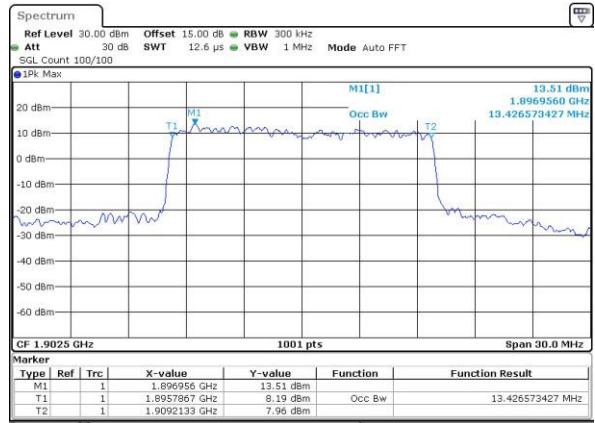

Highest Channel / 10MHz / QPSK

Date: 29_APR.2016 15:30:56

Highest Channel / 10MHz / 16QAM

Date: 29_APR.2016 15:31:07

LTE Band 2

Lowest Channel / 15MHz / QPSK

Date: 29_APR.2016 15:38:12

Lowest Channel / 15MHz / 16QAM

Date: 29_APR.2016 15:38:23

Middle Channel / 15MHz / QPSK

Date: 29_APR.2016 15:45:01

Middle Channel / 15MHz / 16QAM

Date: 29_APR.2016 15:45:42

Highest Channel / 15MHz / QPSK

Date: 29_APR.2016 15:48:08

Highest Channel / 15MHz / 16QAM

Date: 29_APR.2016 15:48:18

LTE Band 2

Lowest Channel / 20MHz / QPSK

Date: 29_APR.2016 15:55:25

Lowest Channel / 20MHz / 16QAM

Date: 29_APR.2016 15:55:35

Middle Channel / 20MHz / QPSK

Date: 29_APR.2016 16:37:19