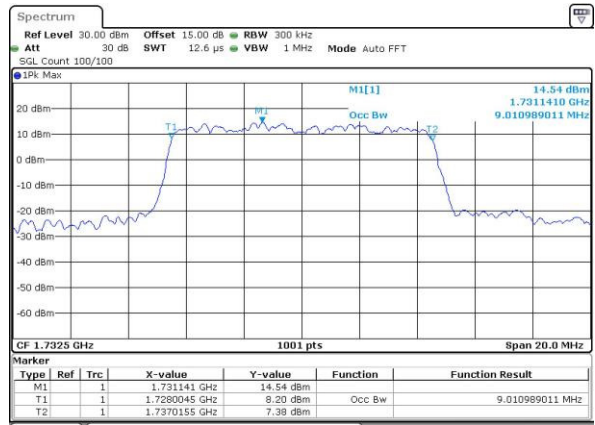

Date: 3.MAY.2016 10:24:36

Highest Channel / 5MHz / QPSK

Date: 3.MAY.2016 10:27:02

Highest Channel / 5MHz / 16QAM

Date: 3.MAY.2016 10:27:13

LTE Band 4

Lowest Channel / 10MHz / QPSK

Date: 3.MAY.2016 10:34:16

Lowest Channel / 10MHz / 16QAM

Date: 3.MAY.2016 10:34:27

Middle Channel / 10MHz / QPSK

Date: 3.MAY.2016 10:41:31

Middle Channel / 10MHz / 16QAM

Date: 3.MAY.2016 10:41:42

Highest Channel / 10MHz / QPSK

Date: 3.MAY.2016 10:44:07

Highest Channel / 10MHz / 16QAM

Date: 3.MAY.2016 10:44:18

LTE Band 4

Lowest Channel / 15MHz / QPSK

Date: 3.MAY.2016 10:51:20

Lowest Channel / 15MHz / 16QAM

Date: 3.MAY.2016 10:51:31

Middle Channel / 15MHz / QPSK