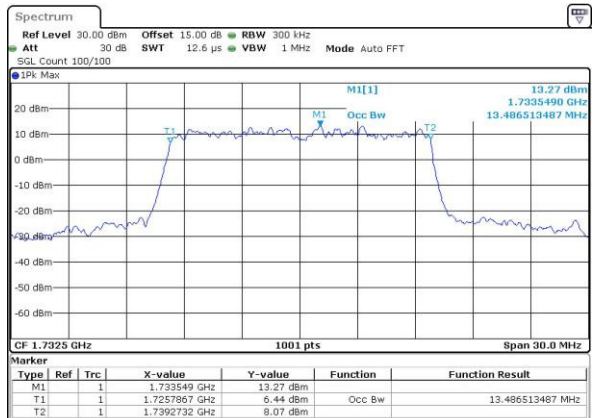

Highest Channel / 10MHz / 16QAM

Date: 3.MAY.2016 10:44:18

LTE Band 4

Lowest Channel / 15MHz / QPSK

Date: 3.MAY.2016 10:51:20

Lowest Channel / 15MHz / 16QAM

Date: 3.MAY.2016 10:51:31

Middle Channel / 15MHz / QPSK

Date: 3.MAY.2016 10:58:34

Middle Channel / 15MHz / 16QAM

Date: 3.MAY.2016 10:58:45

Highest Channel / 15MHz / QPSK

Date: 3.MAY.2016 11:01:10

Highest Channel / 15MHz / 16QAM

Date: 3.MAY.2016 11:01:21

LTE Band 4