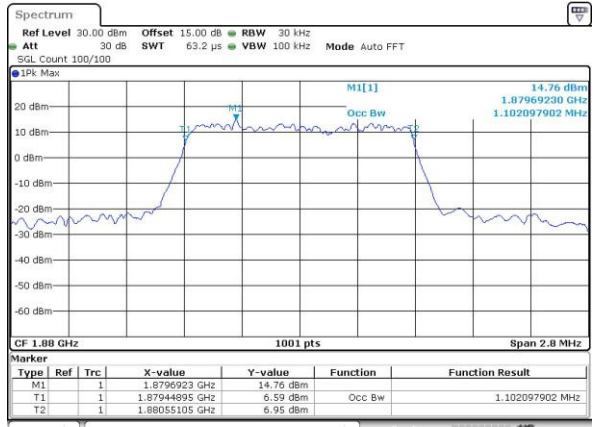

Mode	LTE Band 17 : 99%OBW(MHz)											
	1.4MHz		3MHz		5MHz		10MHz		15MHz		20MHz	
Mod.	QPSK	16QAM	QPSK	16QAM	QPSK	16QAM	QPSK	16QAM	QPSK	16QAM	QPSK	16QAM
Lowest CH	-	-	-	-	4.51	4.52	9.03	9.05	-	-	-	-
Middle CH	-	-	-	-	4.5	4.5	9.05	9.01	-	-	-	-
Highest CH	-	-	-	-	4.5	4.49	9.05	9.01	-	-	-	-

LTE Band 2

Lowest Channel / 1.4MHz / QPSK

Date: 29.APR.2016 14:29:23

Lowest Channel / 1.4MHz / 16QAM

Date: 29.APR.2016 14:29:35

Middle Channel / 1.4MHz / QPSK

Date: 29.APR.2016 14:36:42

Middle Channel / 1.4MHz / 16QAM

Date: 29.APR.2016 14:36:53

Highest Channel / 1.4MHz / QPSK

Date: 29.APR.2016 14:39:19

Highest Channel / 1.4MHz / 16QAM

Date: 29.APR.2016 14:39:30

LTE Band 2

Lowest Channel / 3MHz / QPSK

Date: 29_APR.2016 14:46:38