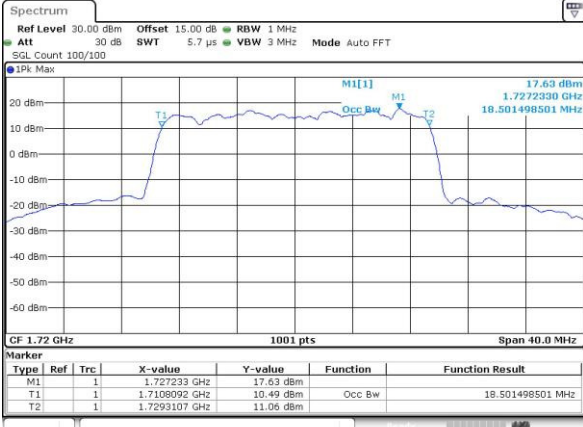

LTE Band 4

Lowest Channel / 20MHz / QPSK

Date: 3.MAY.2016 11:08:24