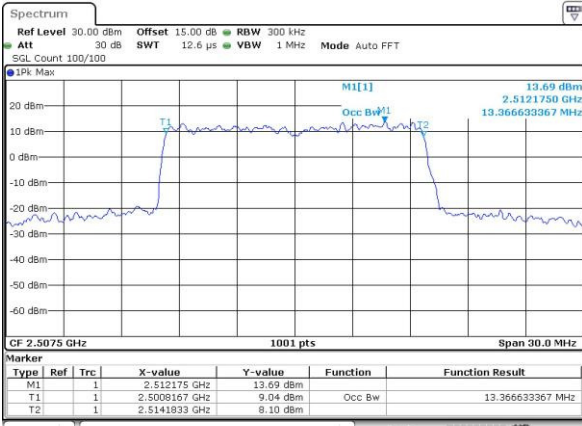

Middle Channel / 10MHz / 16QAM

Date: 3,MAY,2016 21:07:08

Highest Channel / 10MHz / QPSK

Date: 3,MAY,2016 21:07:57

Highest Channel / 10MHz / 16QAM

Date: 3,MAY,2016 21:07:31

LTE Band 7

Lowest Channel / 15MHz / QPSK