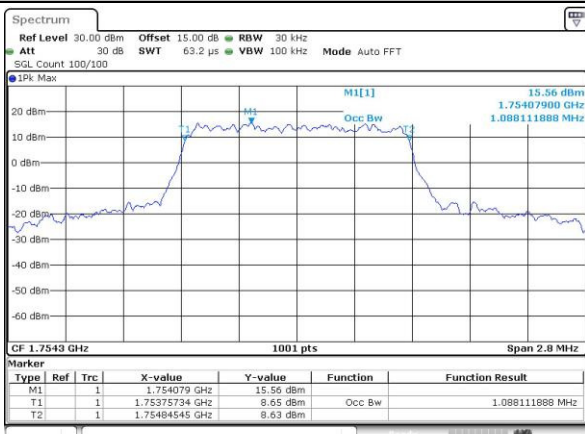

Middle Channel / 20MHz / 16QAM

Date: 29_APR.2016 16:37:30

Highest Channel / 20MHz / QPSK

Date: 29_APR.2016 16:39:56

Highest Channel / 20MHz / 16QAM

Date: 29_APR.2016 16:40:06

LTE Band 4

Lowest Channel / 1.4MHz / QPSK

Date: 3.MAY.2016 09:42:47

Lowest Channel / 1.4MHz / 16QAM

Date: 3.MAY.2016 09:42:57

Middle Channel / 1.4MHz / QPSK

Date: 3.MAY.2016 09:50:04

Middle Channel / 1.4MHz / 16QAM

Date: 3.MAY.2016 09:50:15

Highest Channel / 1.4MHz / QPSK

Date: 3.MAY.2016 09:52:40

Highest Channel / 1.4MHz / 16QAM

Date: 3.MAY.2016 09:52:51

LTE Band 4

Lowest Channel / 3MHz / QPSK

Date: 3.MAY.2016 09:59:54

Lowest Channel / 3MHz / 16QAM

Date: 3.MAY.2016 10:00:05