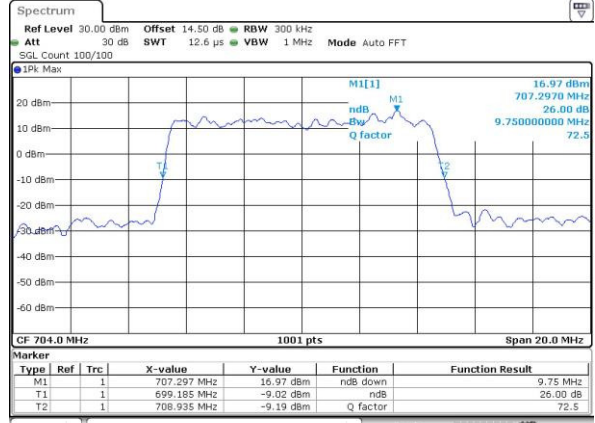

Lowest Channel / 10MHz / 16QAM

Date: 4.MAY.2016 01:32:54