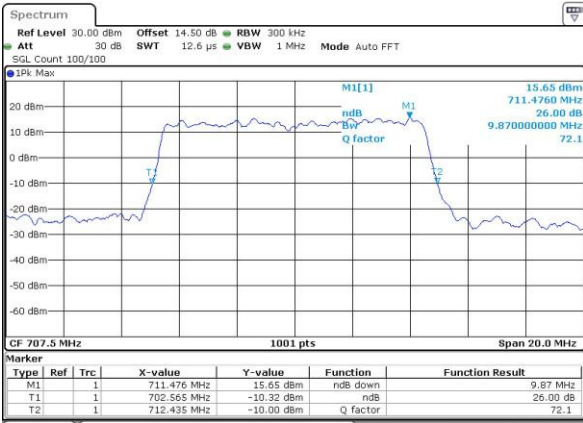

Date: 4.MAY.2016 01:19:25

Middle Channel / 5MHz / 16QAM

Date: 4.MAY.2016 01:19:35

Highest Channel / 5MHz / QPSK

Date: 4.MAY.2016 01:21:59

Highest Channel / 5MHz / 16QAM

Date: 4.MAY.2016 01:22:10

LTE Band 12

Lowest Channel / 10MHz / QPSK

Date: 4.MAY.2016 01:32:43

Lowest Channel / 10MHz / 16QAM

Date: 4.MAY.2016 01:32:54

Middle Channel / 10MHz / QPSK

Date: 4.MAY.2016 01:43:27

Middle Channel / 10MHz / 16QAM

Date: 4.MAY.2016 01:43:38

Highest Channel / 10MHz / QPSK

Date: 4.MAY.2016 01:46:02

Highest Channel / 10MHz / 16QAM

Date: 4.MAY.2016 01:46:12