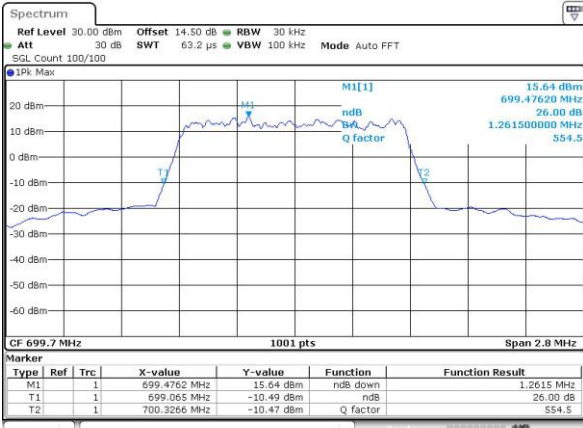

Date: 3.MAY.2016 21:26:43

Highest Channel / 15MHz / 16QAM

Date: 3.MAY.2016 21:26:16

LTE Band 7

Lowest Channel / 20MHz / QPSK

Date: 3,MAY,2016 21:40:12

Lowest Channel / 20MHz / 16QAM

Date: 3,MAY,2016 21:39:46

Middle Channel / 20MHz / QPSK

Date: 3,MAY,2016 21:40:46

Middle Channel / 20MHz / 16QAM

Date: 3,MAY,2016 21:41:09

Highest Channel / 20MHz / QPSK

Date: 3,MAY,2016 21:42:28

Highest Channel / 20MHz / 16QAM

Date: 3,MAY,2016 21:41:49

LTE Band 12

Lowest Channel / 1.4MHz / QPSK

Date: 4.MAY.2016 00:20:19

Lowest Channel / 1.4MHz / 16QAM

Date: 4.MAY.2016 00:20:28

Middle Channel / 1.4MHz / QPSK

Date: 4.MAY.2016 00:31:15

Middle Channel / 1.4MHz / 16QAM