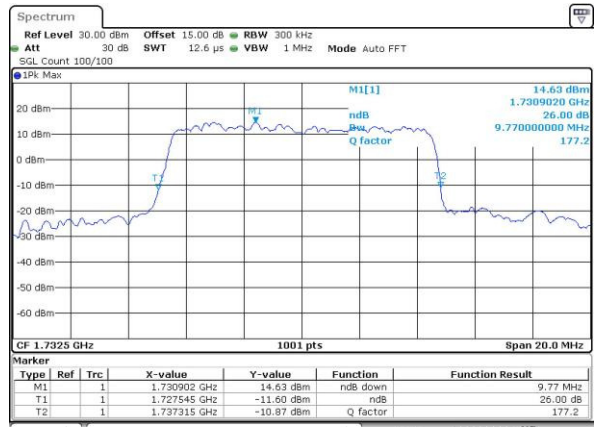

Date: 3.MAY.2016 10:24:58

Highest Channel / 5MHz / QPSK

Date: 3.MAY.2016 10:27:23

Highest Channel / 5MHz / 16QAM

Date: 3.MAY.2016 10:27:34

LTE Band 4

Lowest Channel / 10MHz / QPSK

Date: 3.MAY.2016 10:34:38

Lowest Channel / 10MHz / 16QAM

Date: 3.MAY.2016 10:34:48

Middle Channel / 10MHz / QPSK

Date: 3.MAY.2016 10:41:52

Middle Channel / 10MHz / 16QAM

Date: 3.MAY.2016 10:42:03

Highest Channel / 10MHz / QPSK

Date: 3.MAY.2016 10:44:28

Highest Channel / 10MHz / 16QAM

Date: 3.MAY.2016 10:44:39

LTE Band 4

Lowest Channel / 15MHz / QPSK

Date: 3.MAY.2016 10:51:42

Lowest Channel / 15MHz / 16QAM

Date: 3.MAY.2016 10:51:52

Middle Channel / 15MHz / QPSK