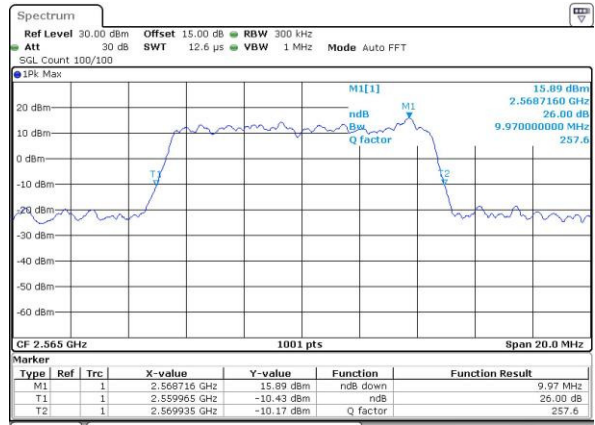

Date: 3.MAY.2016 20:40:55

LTE Band 7

Lowest Channel / 10MHz / QPSK

Date: 3,MAY,2016 21:06:34

Lowest Channel / 10MHz / 16QAM

Date: 3,MAY,2016 21:06:09

Middle Channel / 10MHz / QPSK

Date: 3,MAY,2016 21:06:56

Middle Channel / 10MHz / 16QAM

Date: 3,MAY,2016 21:07:19

Highest Channel / 10MHz / QPSK

Date: 3,MAY,2016 21:08:09

Highest Channel / 10MHz / 16QAM

Date: 3,MAY,2016 21:07:42

LTE Band 7

Lowest Channel / 15MHz / QPSK

Date: 3.MAY.2016 21:25:01

Lowest Channel / 15MHz / 16QAM

Date: 3.MAY.2016 21:24:31

Middle Channel / 15MHz / QPSK

Date: 3.MAY.2016 21:25:25

Middle Channel / 15MHz / 16QAM

Date: 3.MAY.2016 21:25:51

Highest Channel / 15MHz / QPSK