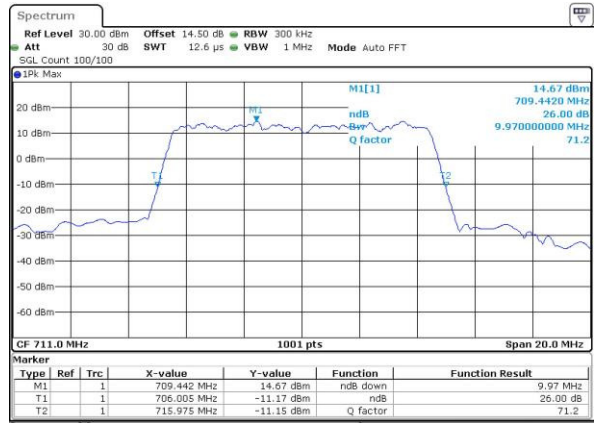

Date: 4.MAY.2016 01:19:25

Middle Channel / 5MHz / 16QAM

Date: 4.MAY.2016 01:19:35

Highest Channel / 5MHz / QPSK

Date: 4.MAY.2016 01:21:59

Highest Channel / 5MHz / 16QAM

Date: 4.MAY.2016 01:22:10

LTE Band 12

Lowest Channel / 10MHz / QPSK

Date: 4.MAY.2016 01:32:43

Lowest Channel / 10MHz / 16QAM

Date: 4.MAY.2016 01:32:54

Middle Channel / 10MHz / QPSK

Date: 4.MAY.2016 01:43:27

Middle Channel / 10MHz / 16QAM

Date: 4.MAY.2016 01:43:38

Highest Channel / 10MHz / QPSK

Date: 4.MAY.2016 01:46:02

Highest Channel / 10MHz / 16QAM

Date: 4.MAY.2016 01:46:12