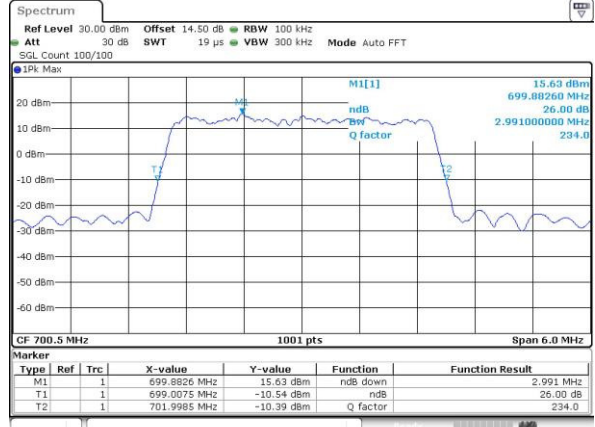

Lowest Channel / 3MHz / 16QAM

Date: 4.MAY.2016 00:44:47