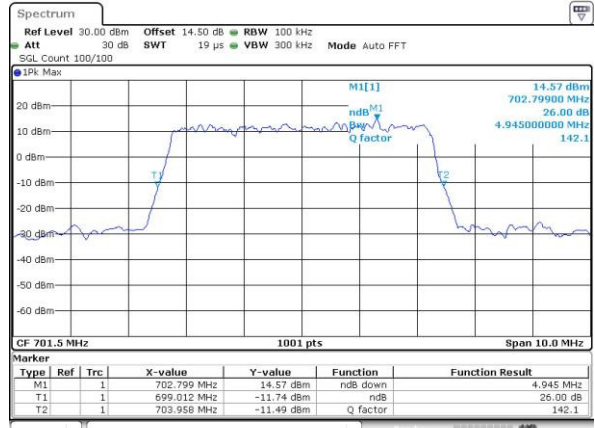

Highest Channel / 3MHz / 16QAM

Date: 4.MAY.2016 00:58:06

LTE Band 12

Lowest Channel / 5MHz / QPSK

Date: 4.MAY.2016 01:08:39

Lowest Channel / 5MHz / 16QAM

Date: 4.MAY.2016 01:08:50

Middle Channel / 5MHz / QPSK

Date: 4.MAY.2016 01:19:25

Middle Channel / 5MHz / 16QAM

Date: 4.MAY.2016 01:19:35

Highest Channel / 5MHz / QPSK

Date: 4.MAY.2016 01:21:59

Highest Channel / 5MHz / 16QAM

Date: 4.MAY.2016 01:22:10

LTE Band 12