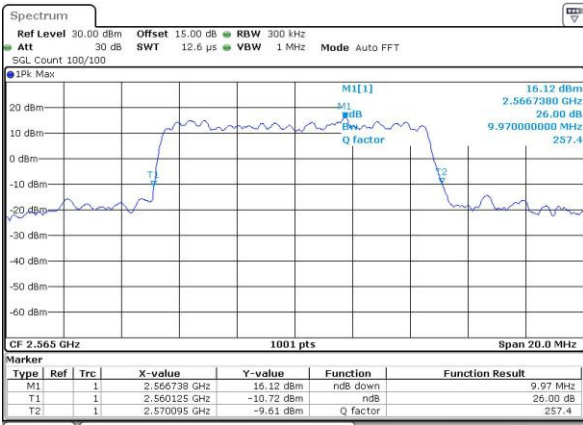

Date: 3.MAY.2016 20:40:55

LTE Band 7

Lowest Channel / 10MHz / QPSK

Date: 3,MAY,2016 21:06:34

Lowest Channel / 10MHz / 16QAM

Date: 3,MAY,2016 21:06:09

Middle Channel / 10MHz / QPSK

Date: 3,MAY,2016 21:06:56

Middle Channel / 10MHz / 16QAM

Date: 3,MAY,2016 21:07:19

Highest Channel / 10MHz / QPSK

Date: 3,MAY,2016 21:08:09

Highest Channel / 10MHz / 16QAM

Date: 3,MAY,2016 21:07:42

LTE Band 7

Lowest Channel / 15MHz / QPSK