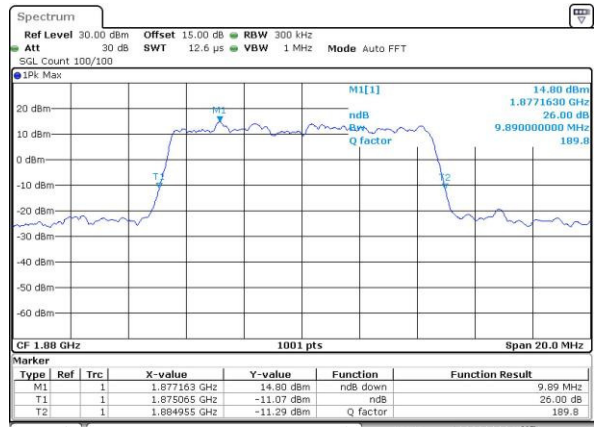

Date: 29\_APR.2016 15:11:42

Highest Channel / 5MHz / QPSK

Date: 29\_APR.2016 15:14:08

Highest Channel / 5MHz / 16QAM

Date: 29\_APR.2016 15:14:18

LTE Band 2

Lowest Channel / 10MHz / QPSK

Date: 29\_APR.2016 15:21:24

Lowest Channel / 10MHz / 16QAM

Date: 29\_APR.2016 15:21:35

Middle Channel / 10MHz / QPSK

Date: 29\_APR.2016 15:28:41

Middle Channel / 10MHz / 16QAM

Date: 29\_APR.2016 15:28:52

Highest Channel / 10MHz / QPSK

Date: 29\_APR.2016 15:31:18

Highest Channel / 10MHz / 16QAM

Date: 29\_APR.2016 15:31:28

LTE Band 2

Lowest Channel / 15MHz / QPSK

Date: 29\_APR.2016 15:38:14

Lowest Channel / 15MHz / 16QAM

Date: 29\_APR.2016 15:38:45