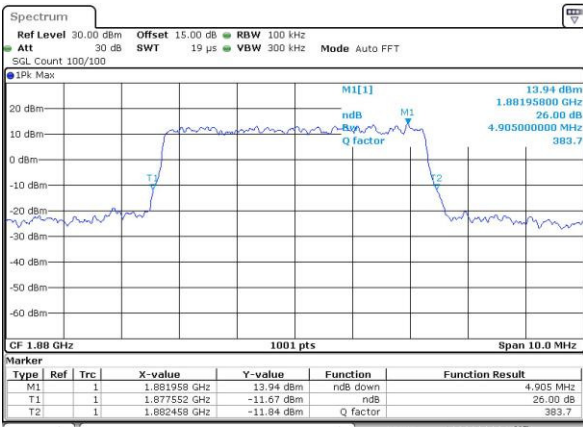

LTE Band 2

Lowest Channel / 5MHz / QPSK

Date: 29\_APR.2016 15:04:13

Lowest Channel / 5MHz / 16QAM

Date: 29\_APR.2016 15:04:23

Middle Channel / 5MHz / QPSK

Date: 29\_APR.2016 15:11:01

Middle Channel / 5MHz / 16QAM

Date: 29\_APR.2016 15:11:42

Highest Channel / 5MHz / QPSK

Date: 29\_APR.2016 15:14:08

Highest Channel / 5MHz / 16QAM

Date: 29\_APR.2016 15:14:18

LTE Band 2

Lowest Channel / 10MHz / QPSK

Date: 29\_APR.2016 15:21:24