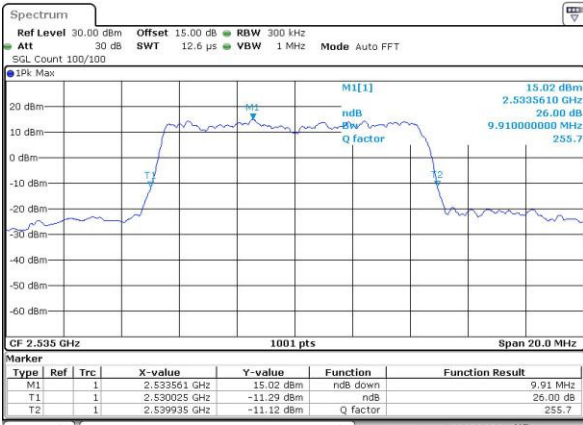

Date: 3.MAY.2016 20:40:55

LTE Band 7

Lowest Channel / 10MHz / QPSK

Date: 3,MAY,2016 21:06:34

Lowest Channel / 10MHz / 16QAM

Date: 3,MAY,2016 21:06:09

Middle Channel / 10MHz / QPSK

Date: 3,MAY,2016 21:06:56

Middle Channel / 10MHz / 16QAM

Date: 3,MAY,2016 21:07:19

Highest Channel / 10MHz / QPSK

Date: 3,MAY,2016 21:08:09

Highest Channel / 10MHz / 16QAM

Date: 3,MAY,2016 21:07:42

LTE Band 7

Lowest Channel / 15MHz / QPSK