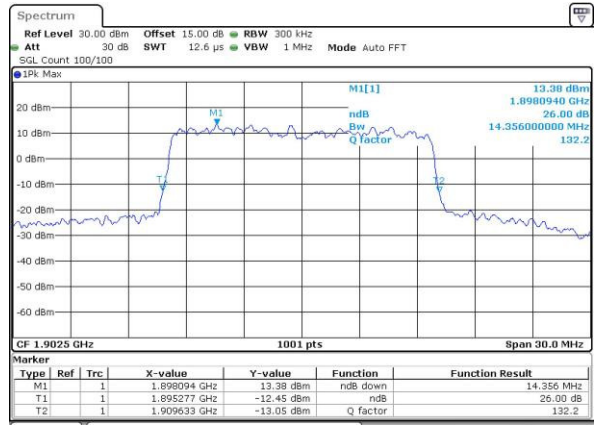

Date: 29\_APR.2016 15:31:18

Highest Channel / 10MHz / 16QAM

Date: 29\_APR.2016 15:31:28

LTE Band 2

Lowest Channel / 15MHz / QPSK

Date: 29\_APR.2016 15:38:14

Lowest Channel / 15MHz / 16QAM

Date: 29\_APR.2016 15:38:45

Middle Channel / 15MHz / QPSK

Date: 29\_APR.2016 15:45:52

Middle Channel / 15MHz / 16QAM

Date: 29\_APR.2016 15:46:03

Highest Channel / 15MHz / QPSK

Date: 29\_APR.2016 15:48:29

Highest Channel / 15MHz / 16QAM

Date: 29\_APR.2016 15:48:39

LTE Band 2

Lowest Channel / 20MHz / QPSK

Date: 29\_APR.2016 15:55:46

Lowest Channel / 20MHz / 16QAM

Date: 29\_APR.2016 15:55:57

Middle Channel / 20MHz / QPSK

Date: 29\_APR.2016 16:37:41

Middle Channel / 20MHz / 16QAM

Date: 29\_APR.2016 16:37:51

Highest Channel / 20MHz / QPSK

Date: 29\_APR.2016 16:40:17

Highest Channel / 20MHz / 16QAM

Date: 29\_APR.2016 16:40:27

LTE Band 4

Lowest Channel / 1.4MHz / QPSK