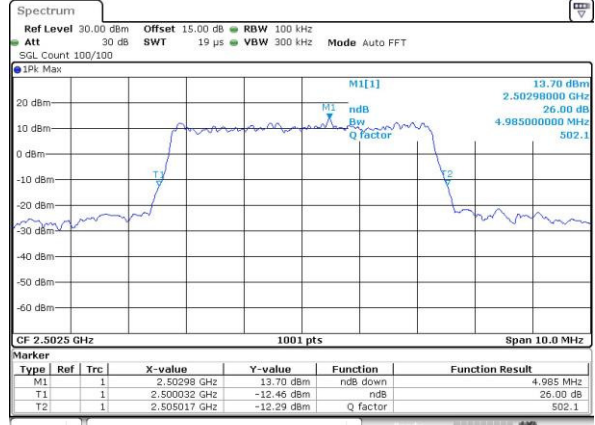

Highest Channel / 20MHz / QPSK

Date: 3.MAY.2016 11:18:35

Highest Channel / 20MHz / 16QAM

Date: 3.MAY.2016 11:18:46

LTE Band 7

Lowest Channel / 5MHz / QPSK

Date: 3.MAY.2016 20:39:35

Lowest Channel / 5MHz / 16QAM

Date: 3.MAY.2016 20:39:17

Middle Channel / 5MHz / QPSK

Date: 3.MAY.2016 20:39:52

Middle Channel / 5MHz / 16QAM

Date: 3.MAY.2016 20:40:36

Highest Channel / 5MHz / QPSK

Date: 3.MAY.2016 20:41:21

Highest Channel / 5MHz / 16QAM