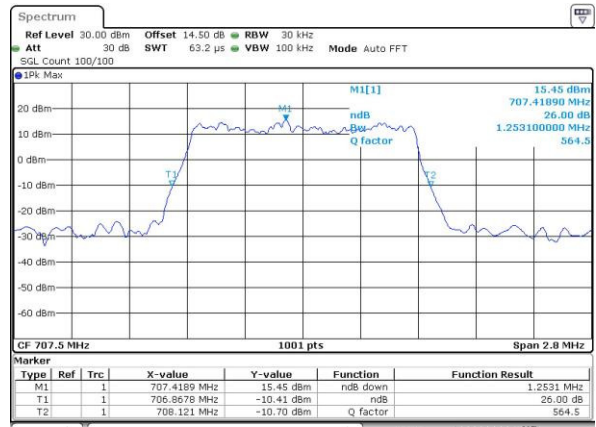

LTE Band 12

Lowest Channel / 1.4MHz / QPSK

Date: 4.MAY.2016 00:20:19

Lowest Channel / 1.4MHz / 16QAM

Date: 4.MAY.2016 00:20:28

Middle Channel / 1.4MHz / QPSK

Date: 4.MAY.2016 00:31:15

Middle Channel / 1.4MHz / 16QAM

Date: 4.MAY.2016 00:31:25

Highest Channel / 1.4MHz / QPSK

Date: 4.MAY.2016 00:33:50

Highest Channel / 1.4MHz / 16QAM

Date: 4.MAY.2016 00:34:01

LTE Band 12

Lowest Channel / 3MHz / QPSK

Date: 4.MAY.2016 00:44:36