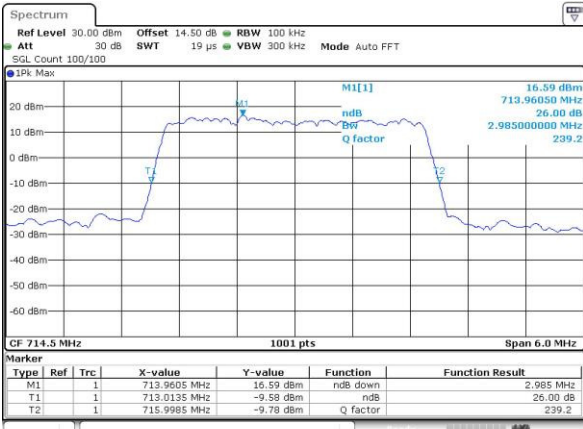

Date: 4.MAY.2016 00:31:25

Highest Channel / 1.4MHz / QPSK

Date: 4.MAY.2016 00:33:50

Highest Channel / 1.4MHz / 16QAM

Date: 4.MAY.2016 00:34:01

LTE Band 12

Lowest Channel / 3MHz / QPSK

Date: 4.MAY.2016 00:44:36

Lowest Channel / 3MHz / 16QAM

Date: 4.MAY.2016 00:44:47

Middle Channel / 3MHz / QPSK

Date: 4.MAY.2016 00:55:21

Middle Channel / 3MHz / 16QAM

Date: 4.MAY.2016 00:55:31

Highest Channel / 3MHz / QPSK

Date: 4.MAY.2016 00:57:55

Highest Channel / 3MHz / 16QAM

Date: 4.MAY.2016 00:58:06

LTE Band 12

Lowest Channel / 5MHz / QPSK

Date: 4.MAY.2016 01:08:39

Lowest Channel / 5MHz / 16QAM

Date: 4.MAY.2016 01:08:50

Middle Channel / 5MHz / QPSK