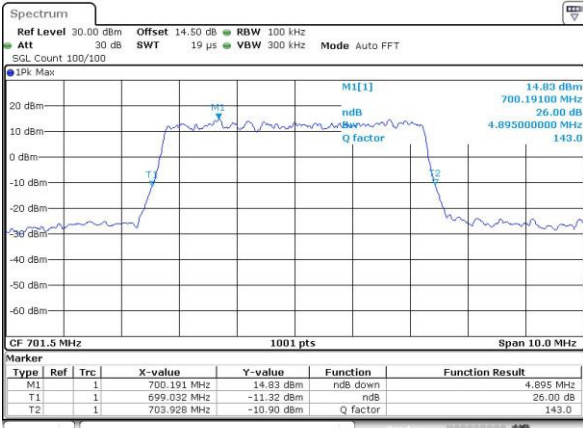

Highest Channel / 3MHz / 16QAM

Date: 4.MAY.2016 00:58:06

LTE Band 12

Lowest Channel / 5MHz / QPSK

Date: 4.MAY.2016 01:08:39

Lowest Channel / 5MHz / 16QAM

Date: 4.MAY.2016 01:08:50

Middle Channel / 5MHz / QPSK

Date: 4.MAY.2016 01:19:25

Middle Channel / 5MHz / 16QAM

Date: 4.MAY.2016 01:19:35

Highest Channel / 5MHz / QPSK

Date: 4.MAY.2016 01:21:59

Highest Channel / 5MHz / 16QAM

Date: 4.MAY.2016 01:22:10

LTE Band 12