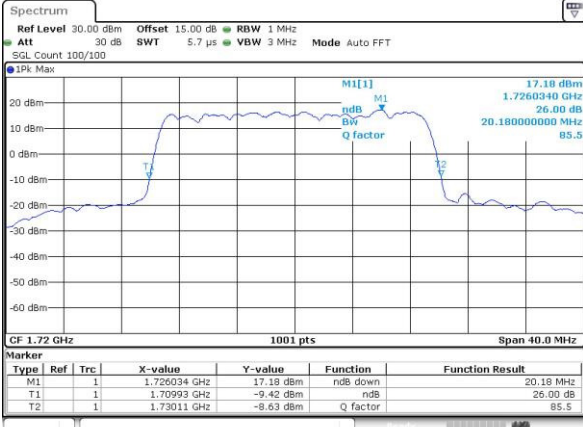

LTE Band 4

Lowest Channel / 20MHz / QPSK

Date: 3.MAY.2016 11:08:45