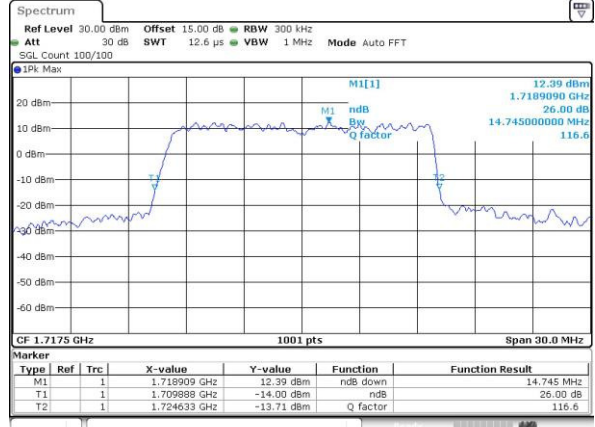

Highest Channel / 10MHz / 16QAM

Date: 3.MAY.2016 10:44:39

LTE Band 4

Lowest Channel / 15MHz / QPSK

Date: 3.MAY.2016 10:51:42

Lowest Channel / 15MHz / 16QAM

Date: 3.MAY.2016 10:51:52

Middle Channel / 15MHz / QPSK

Date: 3.MAY.2016 10:58:56

Middle Channel / 15MHz / 16QAM

Date: 3.MAY.2016 10:59:06

Highest Channel / 15MHz / QPSK

Date: 3.MAY.2016 11:01:32

Highest Channel / 15MHz / 16QAM

Date: 3.MAY.2016 11:01:43

LTE Band 4