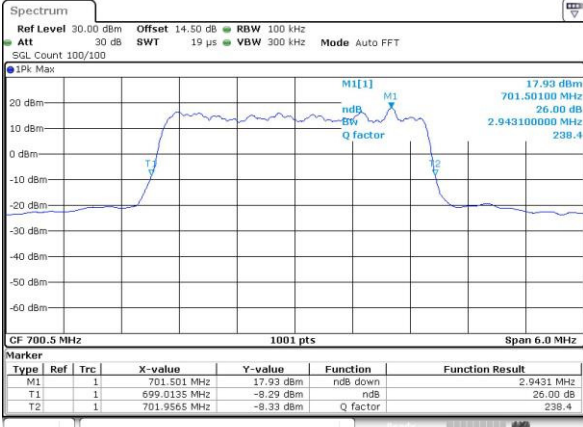

LTE Band 12

Lowest Channel / 1.4MHz / QPSK

Date: 4.MAY.2016 00:20:19

Lowest Channel / 1.4MHz / 16QAM

Date: 4.MAY.2016 00:20:28

Middle Channel / 1.4MHz / QPSK

Date: 4.MAY.2016 00:31:15

Middle Channel / 1.4MHz / 16QAM

Date: 4.MAY.2016 00:31:25

Highest Channel / 1.4MHz / QPSK

Date: 4.MAY.2016 00:33:50

Highest Channel / 1.4MHz / 16QAM

Date: 4.MAY.2016 00:34:01

LTE Band 12

Lowest Channel / 3MHz / QPSK

Date: 4.MAY.2016 00:44:36

Lowest Channel / 3MHz / 16QAM

Date: 4.MAY.2016 00:44:47

Middle Channel / 3MHz / QPSK

Date: 4.MAY.2016 00:55:21

Middle Channel / 3MHz / 16QAM

Date: 4.MAY.2016 00:55:31

Highest Channel / 3MHz / QPSK

Date: 4.MAY.2016 00:57:55