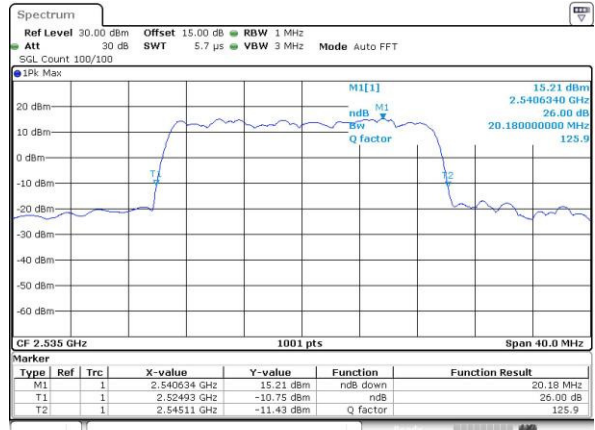

Middle Channel / 20MHz / 16QAM

Date: 3,MAY,2016 21:41:09