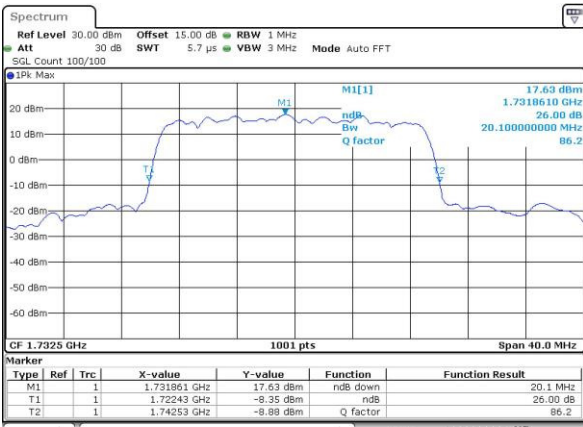

Date: 3.MAY.2016 10:58:56

Middle Channel / 15MHz / 16QAM

Date: 3.MAY.2016 10:59:06

Highest Channel / 15MHz / QPSK

Date: 3.MAY.2016 11:01:32

Highest Channel / 15MHz / 16QAM

Date: 3.MAY.2016 11:01:43

LTE Band 4

Lowest Channel / 20MHz / QPSK

Date: 3.MAY.2016 11:08:45

Lowest Channel / 20MHz / 16QAM

Date: 3.MAY.2016 11:08:55

Middle Channel / 20MHz / QPSK

Date: 3.MAY.2016 11:15:59

Middle Channel / 20MHz / 16QAM

Date: 3.MAY.2016 11:16:10

Highest Channel / 20MHz / QPSK

Date: 3.MAY.2016 11:18:35

Highest Channel / 20MHz / 16QAM

Date: 3.MAY.2016 11:18:46

LTE Band 7

Lowest Channel / 5MHz / QPSK

Date: 3.MAY.2016 20:39:35

Lowest Channel / 5MHz / 16QAM