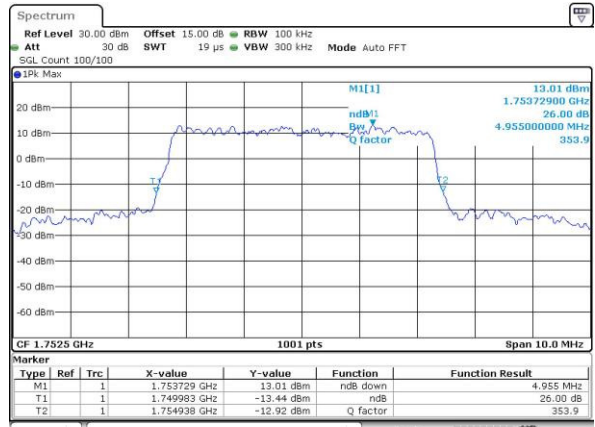

LTE Band 4

Lowest Channel / 5MHz / QPSK

Date: 3.MAY.2016 10:17:33

Lowest Channel / 5MHz / 16QAM

Date: 3.MAY.2016 10:17:44

Middle Channel / 5MHz / QPSK

Date: 3.MAY.2016 10:24:48

Middle Channel / 5MHz / 16QAM

Date: 3.MAY.2016 10:24:58

Highest Channel / 5MHz / QPSK

Date: 3.MAY.2016 10:27:23

Highest Channel / 5MHz / 16QAM

Date: 3.MAY.2016 10:27:34

LTE Band 4

Lowest Channel / 10MHz / QPSK

Date: 3.MAY.2016 10:34:38