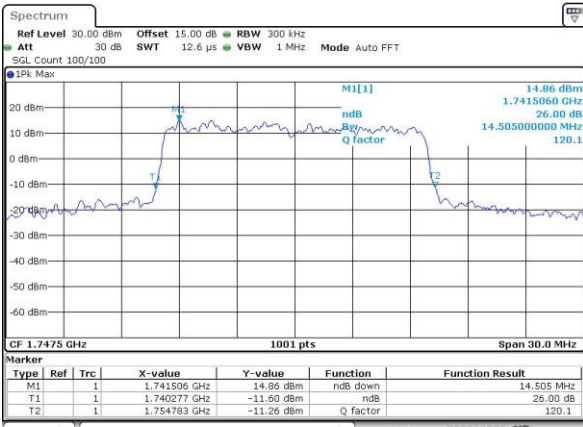

Highest Channel / 10MHz / 16QAM

Date: 3.MAY.2016 10:44:39

LTE Band 4

Lowest Channel / 15MHz / QPSK

Date: 3.MAY.2016 10:51:42

Lowest Channel / 15MHz / 16QAM

Date: 3.MAY.2016 10:51:52

Middle Channel / 15MHz / QPSK

Date: 3.MAY.2016 10:58:56

Middle Channel / 15MHz / 16QAM

Date: 3.MAY.2016 10:59:06

Highest Channel / 15MHz / QPSK

Date: 3.MAY.2016 11:01:32

Highest Channel / 15MHz / 16QAM

Date: 3.MAY.2016 11:01:43

LTE Band 4