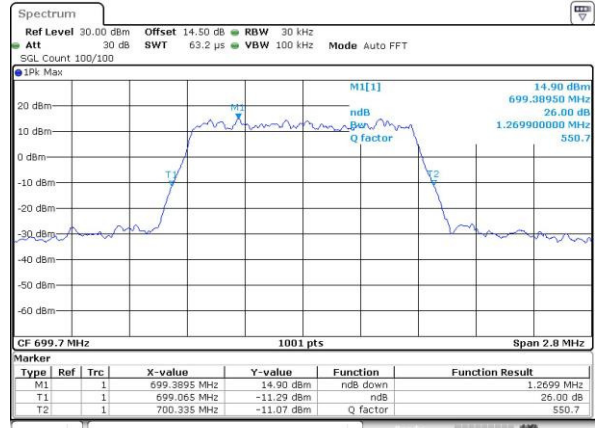

Date: 3.MAY.2016 21:26:43

Highest Channel / 15MHz / 16QAM

Date: 3.MAY.2016 21:26:16

LTE Band 7

Lowest Channel / 20MHz / QPSK

Date: 3,MAY,2016 21:40:12

Lowest Channel / 20MHz / 16QAM

Date: 3,MAY,2016 21:39:46

Middle Channel / 20MHz / QPSK

Date: 3,MAY,2016 21:40:46

Middle Channel / 20MHz / 16QAM

Date: 3,MAY,2016 21:41:09

Highest Channel / 20MHz / QPSK

Date: 3,MAY,2016 21:42:28

Highest Channel / 20MHz / 16QAM

Date: 3,MAY,2016 21:41:49

LTE Band 12

Lowest Channel / 1.4MHz / QPSK

Date: 4.MAY.2016 00:20:19

Lowest Channel / 1.4MHz / 16QAM

Date: 4.MAY.2016 00:20:28

Middle Channel / 1.4MHz / QPSK

Date: 4.MAY.2016 00:31:15

Middle Channel / 1.4MHz / 16QAM