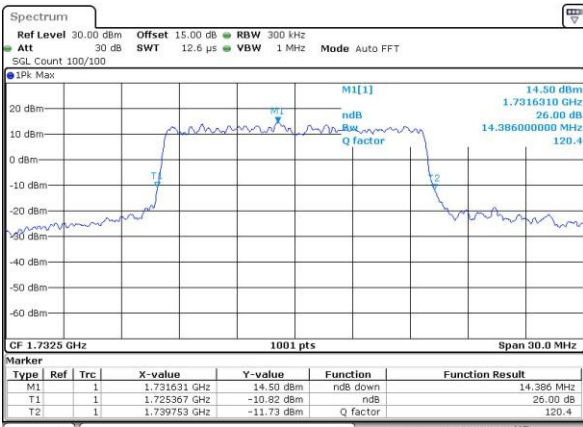

Highest Channel / 10MHz / 16QAM

Date: 3.MAY.2016 10:44:39

LTE Band 4

Lowest Channel / 15MHz / QPSK

Date: 3.MAY.2016 10:51:42

Lowest Channel / 15MHz / 16QAM

Date: 3.MAY.2016 10:51:52

Middle Channel / 15MHz / QPSK

Date: 3.MAY.2016 10:58:56

Middle Channel / 15MHz / 16QAM

Date: 3.MAY.2016 10:59:06

Highest Channel / 15MHz / QPSK

Date: 3.MAY.2016 11:01:32

Highest Channel / 15MHz / 16QAM

Date: 3.MAY.2016 11:01:43

LTE Band 4