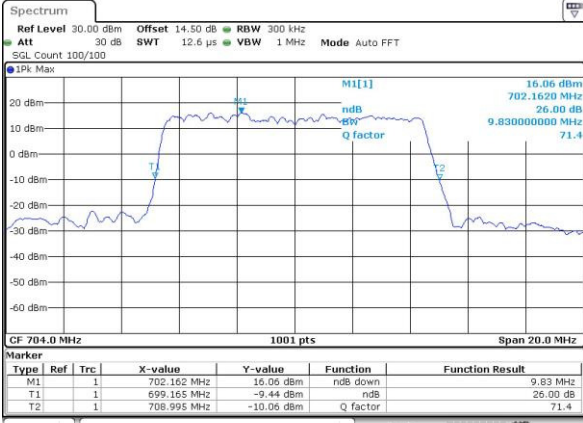

LTE Band 12

Lowest Channel / 10MHz / QPSK

Date: 4.MAY.2016 01:32:43