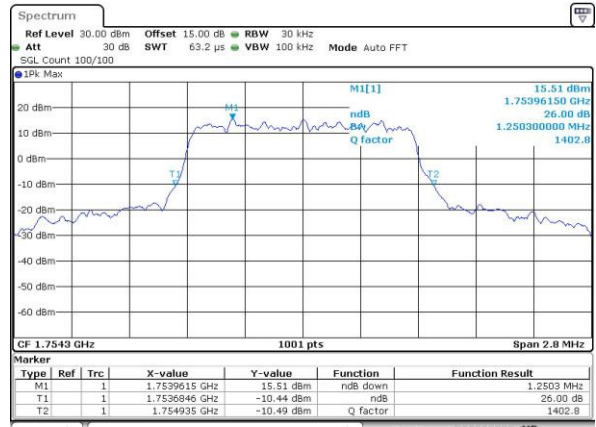

Middle Channel / 20MHz / 16QAM

Date: 29\_APR.2016 16:37:51

Highest Channel / 20MHz / QPSK

Date: 29\_APR.2016 16:40:17

Highest Channel / 20MHz / 16QAM

Date: 29\_APR.2016 16:40:27

LTE Band 4

Lowest Channel / 1.4MHz / QPSK

Date: 3.MAY.2016 09:43:08

Lowest Channel / 1.4MHz / 16QAM

Date: 3.MAY.2016 09:43:19

Middle Channel / 1.4MHz / QPSK

Date: 3.MAY.2016 09:50:26

Middle Channel / 1.4MHz / 16QAM

Date: 3.MAY.2016 09:50:36

Highest Channel / 1.4MHz / QPSK

Date: 3.MAY.2016 09:53:01

Highest Channel / 1.4MHz / 16QAM

Date: 3.MAY.2016 09:53:12

LTE Band 4

Lowest Channel / 3MHz / QPSK

Date: 3.MAY.2016 10:00:16

Lowest Channel / 3MHz / 16QAM

Date: 3.MAY.2016 10:00:27