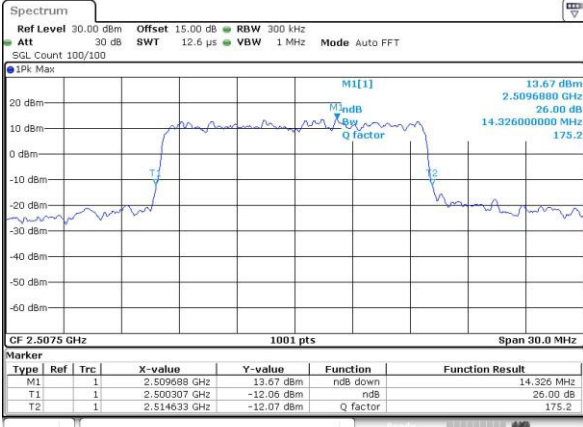

Date: 3.MAY.2016 20:40:55

LTE Band 7

Lowest Channel / 10MHz / QPSK

Date: 3,MAY,2016 21:06:34

Lowest Channel / 10MHz / 16QAM

Date: 3,MAY,2016 21:06:09

Middle Channel / 10MHz / QPSK

Date: 3,MAY,2016 21:06:56

Middle Channel / 10MHz / 16QAM

Date: 3,MAY,2016 21:07:19

Highest Channel / 10MHz / QPSK

Date: 3,MAY,2016 21:08:09

Highest Channel / 10MHz / 16QAM

Date: 3,MAY,2016 21:07:42

LTE Band 7

Lowest Channel / 15MHz / QPSK

Date: 3.MAY.2016 21:25:01

Lowest Channel / 15MHz / 16QAM

Date: 3.MAY.2016 21:24:31

Middle Channel / 15MHz / QPSK

Date: 3.MAY.2016 21:25:25

Middle Channel / 15MHz / 16QAM

Date: 3.MAY.2016 21:25:51

Highest Channel / 15MHz / QPSK