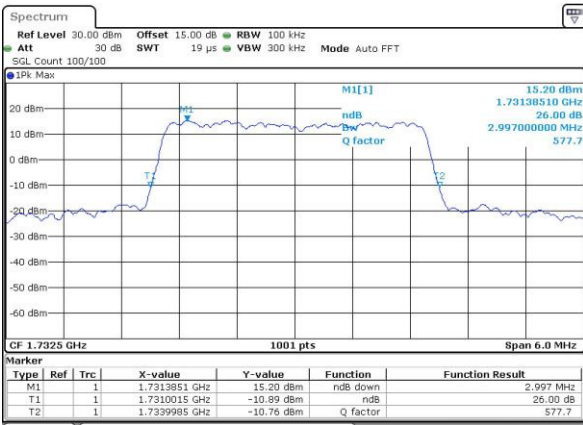

Middle Channel / 3MHz / QPSK

Date: 3.MAY.2016 10:07:42