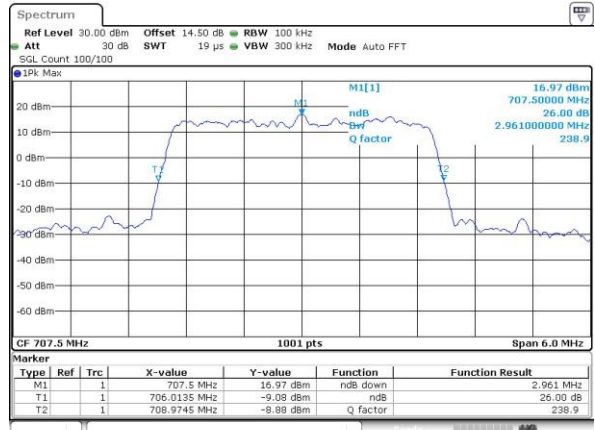

Date: 4.MAY.2016 00:31:25

Highest Channel / 1.4MHz / QPSK

Date: 4.MAY.2016 00:33:50

Highest Channel / 1.4MHz / 16QAM

Date: 4.MAY.2016 00:34:01

LTE Band 12

Lowest Channel / 3MHz / QPSK

Date: 4.MAY.2016 00:44:36

Lowest Channel / 3MHz / 16QAM

Date: 4.MAY.2016 00:44:47

Middle Channel / 3MHz / QPSK

Date: 4.MAY.2016 00:55:21

Middle Channel / 3MHz / 16QAM

Date: 4.MAY.2016 00:55:31

Highest Channel / 3MHz / QPSK

Date: 4.MAY.2016 00:57:55

Highest Channel / 3MHz / 16QAM

Date: 4.MAY.2016 00:58:06

LTE Band 12

Lowest Channel / 5MHz / QPSK

Date: 4.MAY.2016 01:08:39

Lowest Channel / 5MHz / 16QAM

Date: 4.MAY.2016 01:08:50

Middle Channel / 5MHz / QPSK