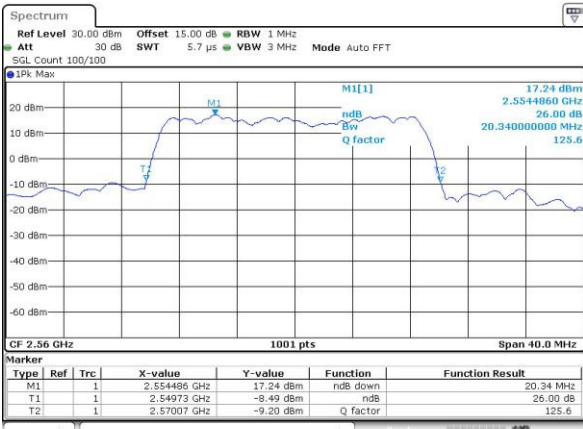

Date: 3.MAY.2016 21:26:43

Highest Channel / 15MHz / 16QAM

Date: 3.MAY.2016 21:26:16

LTE Band 7

Lowest Channel / 20MHz / QPSK

Date: 3,MAY,2016 21:40:12

Lowest Channel / 20MHz / 16QAM

Date: 3,MAY,2016 21:39:46

Middle Channel / 20MHz / QPSK

Date: 3,MAY,2016 21:40:46

Middle Channel / 20MHz / 16QAM

Date: 3,MAY,2016 21:41:09

Highest Channel / 20MHz / QPSK

Date: 3,MAY,2016 21:42:28

Highest Channel / 20MHz / 16QAM

Date: 3,MAY,2016 21:41:49

LTE Band 12

Lowest Channel / 1.4MHz / QPSK

Date: 4.MAY.2016 00:20:19

Lowest Channel / 1.4MHz / 16QAM

Date: 4.MAY.2016 00:20:28

Middle Channel / 1.4MHz / QPSK

Date: 4.MAY.2016 00:31:15

Middle Channel / 1.4MHz / 16QAM