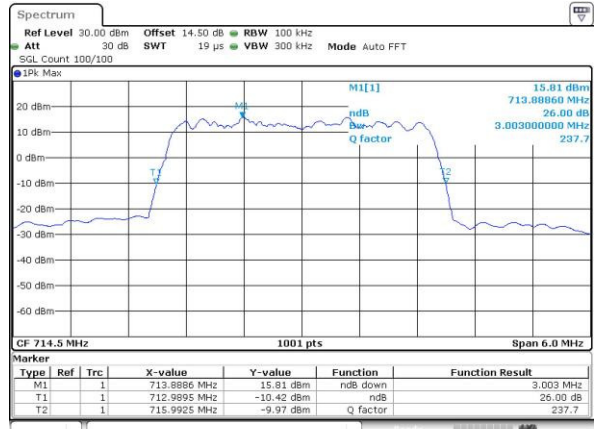

Date: 4.MAY.2016 00:31:25

Highest Channel / 1.4MHz / QPSK

Date: 4.MAY.2016 00:33:50

Highest Channel / 1.4MHz / 16QAM

Date: 4.MAY.2016 00:34:01

LTE Band 12

Lowest Channel / 3MHz / QPSK

Date: 4.MAY.2016 00:44:36

Lowest Channel / 3MHz / 16QAM

Date: 4.MAY.2016 00:44:47

Middle Channel / 3MHz / QPSK

Date: 4.MAY.2016 00:55:21

Middle Channel / 3MHz / 16QAM

Date: 4.MAY.2016 00:55:31

Highest Channel / 3MHz / QPSK

Date: 4.MAY.2016 00:57:55

Highest Channel / 3MHz / 16QAM

Date: 4.MAY.2016 00:58:06

LTE Band 12

Lowest Channel / 5MHz / QPSK

Date: 4.MAY.2016 01:08:39

Lowest Channel / 5MHz / 16QAM

Date: 4.MAY.2016 01:08:50

Middle Channel / 5MHz / QPSK