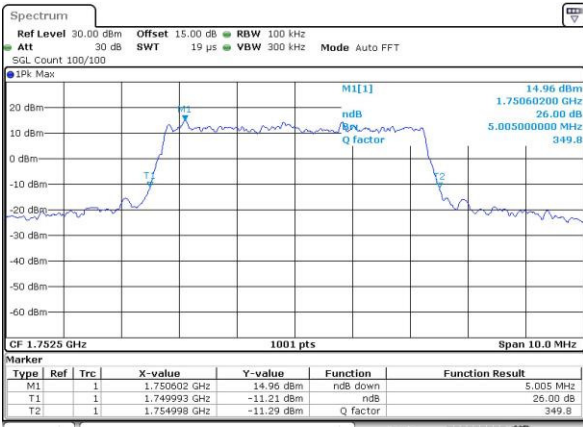

LTE Band 4

Lowest Channel / 5MHz / QPSK

Date: 3.MAY.2016 10:17:33

Lowest Channel / 5MHz / 16QAM

Date: 3.MAY.2016 10:17:44

Middle Channel / 5MHz / QPSK

Date: 3.MAY.2016 10:24:48

Middle Channel / 5MHz / 16QAM

Date: 3.MAY.2016 10:24:58

Highest Channel / 5MHz / QPSK

Date: 3.MAY.2016 10:27:23

Highest Channel / 5MHz / 16QAM

Date: 3.MAY.2016 10:27:34

LTE Band 4

Lowest Channel / 10MHz / QPSK

Date: 3.MAY.2016 10:34:38