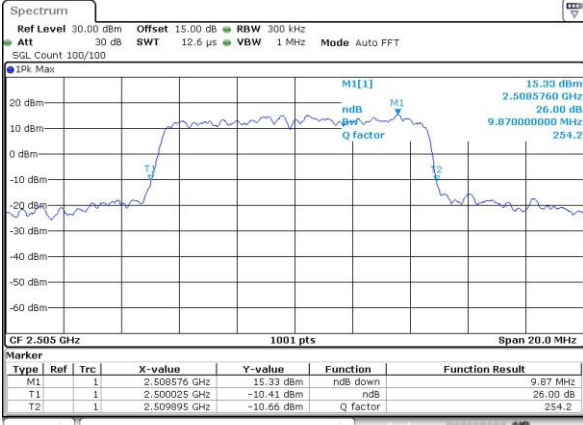

Highest Channel / 20MHz / QPSK

Date: 3.MAY.2016 11:18:35

Highest Channel / 20MHz / 16QAM

Date: 3.MAY.2016 11:18:46

LTE Band 7

Lowest Channel / 5MHz / QPSK

Date: 3.MAY.2016 20:39:35

Lowest Channel / 5MHz / 16QAM

Date: 3.MAY.2016 20:39:17

Middle Channel / 5MHz / QPSK

Date: 3.MAY.2016 20:39:52

Middle Channel / 5MHz / 16QAM

Date: 3.MAY.2016 20:40:36

Highest Channel / 5MHz / QPSK

Date: 3.MAY.2016 20:41:21

Highest Channel / 5MHz / 16QAM

Date: 3.MAY.2016 20:40:55

LTE Band 7

Lowest Channel / 10MHz / QPSK

Date: 3,MAY,2016 21:06:34

Lowest Channel / 10MHz / 16QAM

Date: 3,MAY,2016 21:06:09

Middle Channel / 10MHz / QPSK

Date: 3,MAY,2016 21:06:56