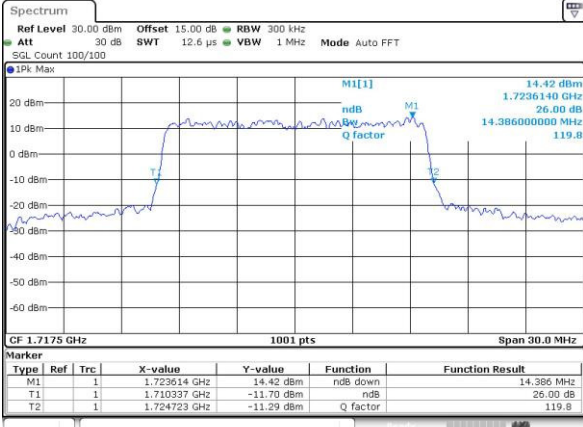

Highest Channel / 10MHz / 16QAM

Date: 3.MAY.2016 10:44:39

LTE Band 4

Lowest Channel / 15MHz / QPSK

Date: 3.MAY.2016 10:51:42

Lowest Channel / 15MHz / 16QAM

Date: 3.MAY.2016 10:51:52

Middle Channel / 15MHz / QPSK

Date: 3.MAY.2016 10:58:56

Middle Channel / 15MHz / 16QAM

Date: 3.MAY.2016 10:59:06

Highest Channel / 15MHz / QPSK

Date: 3.MAY.2016 11:01:32

Highest Channel / 15MHz / 16QAM

Date: 3.MAY.2016 11:01:43

LTE Band 4