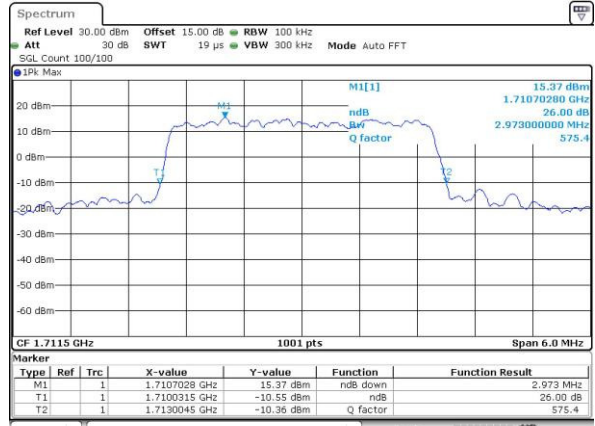

Date: 3.MAY.2016 09:43:08

Lowest Channel / 1.4MHz / 16QAM

Date: 3.MAY.2016 09:43:19

Middle Channel / 1.4MHz / QPSK

Date: 3.MAY.2016 09:50:26

Middle Channel / 1.4MHz / 16QAM

Date: 3.MAY.2016 09:50:36

Highest Channel / 1.4MHz / QPSK

Date: 3.MAY.2016 09:53:01

Highest Channel / 1.4MHz / 16QAM

Date: 3.MAY.2016 09:53:12

LTE Band 4

Lowest Channel / 3MHz / QPSK

Date: 3.MAY.2016 10:00:16

Lowest Channel / 3MHz / 16QAM

Date: 3.MAY.2016 10:00:27