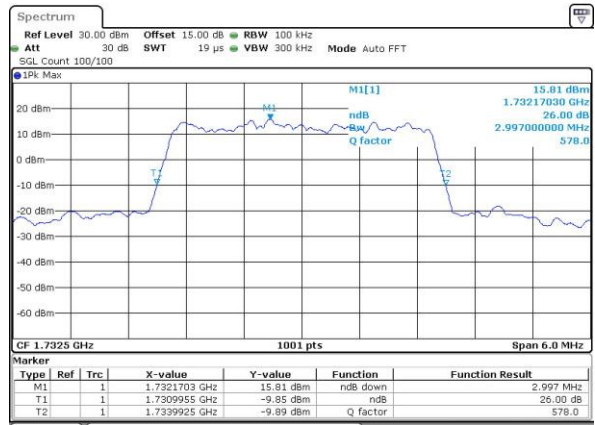

Middle Channel / 20MHz / 16QAM

Date: 29\_APR.2016 16:37:51

Highest Channel / 20MHz / QPSK

Date: 29\_APR.2016 16:40:17

Highest Channel / 20MHz / 16QAM

Date: 29\_APR.2016 16:40:27

LTE Band 4

Lowest Channel / 1.4MHz / QPSK

Date: 3.MAY.2016 09:43:08

Lowest Channel / 1.4MHz / 16QAM

Date: 3.MAY.2016 09:43:19

Middle Channel / 1.4MHz / QPSK

Date: 3.MAY.2016 09:50:26

Middle Channel / 1.4MHz / 16QAM

Date: 3.MAY.2016 09:50:36

Highest Channel / 1.4MHz / QPSK

Date: 3.MAY.2016 09:53:01

Highest Channel / 1.4MHz / 16QAM

Date: 3.MAY.2016 09:53:12

LTE Band 4

Lowest Channel / 3MHz / QPSK

Date: 3.MAY.2016 10:00:16

Lowest Channel / 3MHz / 16QAM

Date: 3.MAY.2016 10:00:27

Middle Channel / 3MHz / QPSK

Date: 3.MAY.2016 10:07:42

Middle Channel / 3MHz / 16QAM

Date: 3.MAY.2016 10:07:53

Highest Channel / 3MHz / QPSK

Date: 3.MAY.2016 10:10:19

Highest Channel / 3MHz / 16QAM

Date: 3.MAY.2016 10:10:30