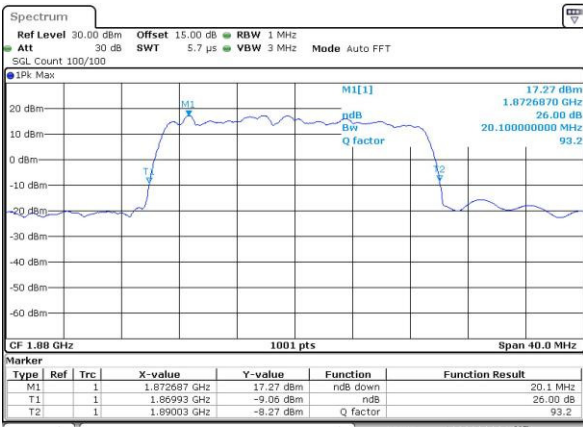

Date: 29\_APR.2016 15:48:39

LTE Band 2

Lowest Channel / 20MHz / QPSK

Date: 29\_APR.2016 15:55:46

Lowest Channel / 20MHz / 16QAM

Date: 29\_APR.2016 15:55:57

Middle Channel / 20MHz / QPSK

Date: 29\_APR.2016 16:37:41

Middle Channel / 20MHz / 16QAM

Date: 29\_APR.2016 16:37:51

Highest Channel / 20MHz / QPSK

Date: 29\_APR.2016 16:40:17

Highest Channel / 20MHz / 16QAM

Date: 29\_APR.2016 16:40:27

LTE Band 4

Lowest Channel / 1.4MHz / QPSK