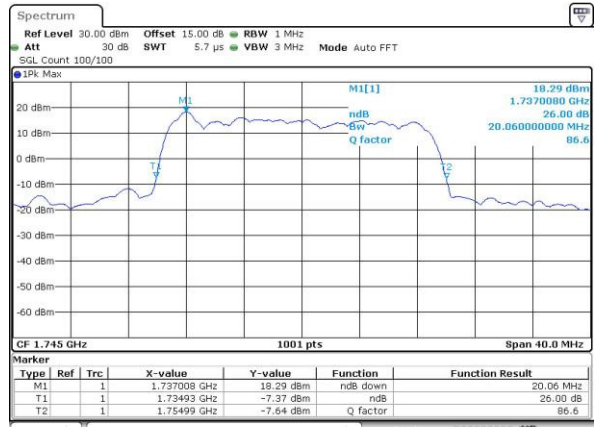

Date: 3.MAY.2016 10:58:56

Middle Channel / 15MHz / 16QAM

Date: 3.MAY.2016 10:59:06

Highest Channel / 15MHz / QPSK

Date: 3.MAY.2016 11:01:32

Highest Channel / 15MHz / 16QAM

Date: 3.MAY.2016 11:01:43

LTE Band 4

Lowest Channel / 20MHz / QPSK

Date: 3.MAY.2016 11:08:45

Lowest Channel / 20MHz / 16QAM

Date: 3.MAY.2016 11:08:55

Middle Channel / 20MHz / QPSK

Date: 3.MAY.2016 11:15:59

Middle Channel / 20MHz / 16QAM

Date: 3.MAY.2016 11:16:10

Highest Channel / 20MHz / QPSK

Date: 3.MAY.2016 11:18:35

Highest Channel / 20MHz / 16QAM

Date: 3.MAY.2016 11:18:46

LTE Band 7

Lowest Channel / 5MHz / QPSK

Date: 3.MAY.2016 20:39:35

Lowest Channel / 5MHz / 16QAM