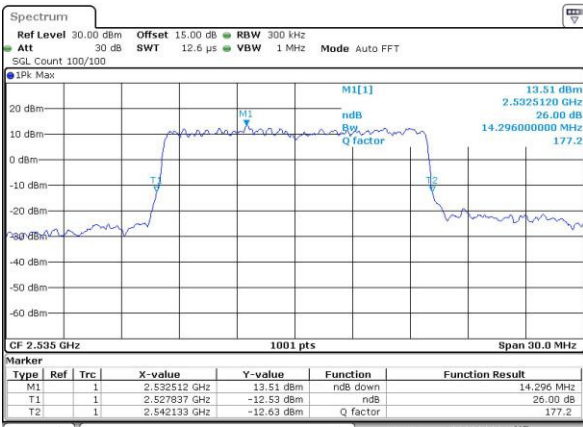

Middle Channel / 15MHz / QPSK

Date: 3.MAY.2016 21:25:25