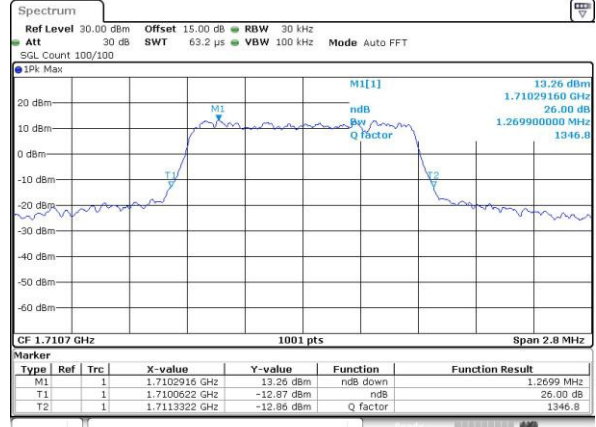

Date: 29\_APR.2016 15:48:39

LTE Band 2

Lowest Channel / 20MHz / QPSK

Date: 29\_APR.2016 15:55:46

Lowest Channel / 20MHz / 16QAM

Date: 29\_APR.2016 15:55:57

Middle Channel / 20MHz / QPSK

Date: 29\_APR.2016 16:37:41

Middle Channel / 20MHz / 16QAM

Date: 29\_APR.2016 16:37:51

Highest Channel / 20MHz / QPSK

Date: 29\_APR.2016 16:40:17

Highest Channel / 20MHz / 16QAM

Date: 29\_APR.2016 16:40:27

LTE Band 4

Lowest Channel / 1.4MHz / QPSK

Date: 3.MAY.2016 09:43:08

Lowest Channel / 1.4MHz / 16QAM

Date: 3.MAY.2016 09:43:19

Middle Channel / 1.4MHz / QPSK

Date: 3.MAY.2016 09:50:26

Middle Channel / 1.4MHz / 16QAM

Date: 3.MAY.2016 09:50:36

Highest Channel / 1.4MHz / QPSK

Date: 3.MAY.2016 09:53:01

Highest Channel / 1.4MHz / 16QAM

Date: 3.MAY.2016 09:53:12

LTE Band 4

Lowest Channel / 3MHz / QPSK

Date: 3.MAY.2016 10:00:16

Lowest Channel / 3MHz / 16QAM

Date: 3.MAY.2016 10:00:27