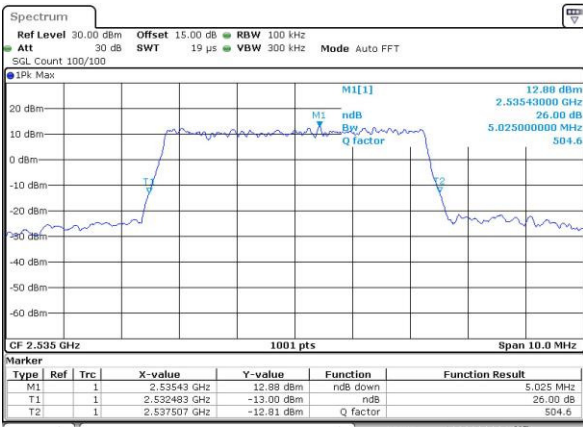

Middle Channel / 5MHz / QPSK

Date: 3.MAY.2016 20:39:52