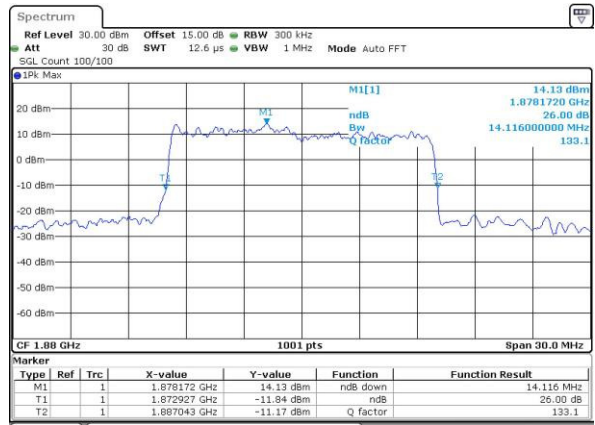

Middle Channel / 15MHz / 16QAM

Date: 29_APR.2016 15:46:03