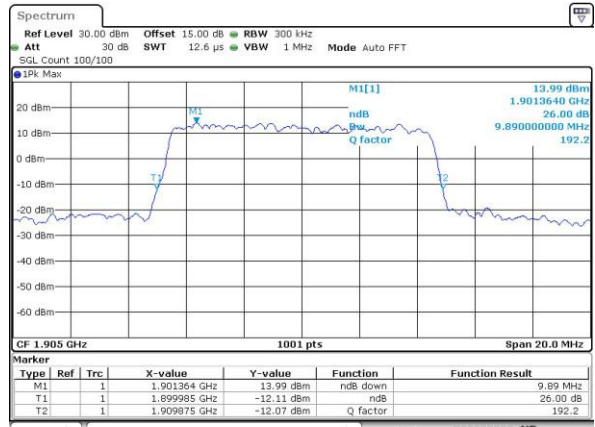

Date: 29\_APR.2016 15:11:42

Highest Channel / 5MHz / QPSK

Date: 29\_APR.2016 15:14:08

Highest Channel / 5MHz / 16QAM

Date: 29\_APR.2016 15:14:18

LTE Band 2

Lowest Channel / 10MHz / QPSK

Date: 29\_APR.2016 15:21:24

Lowest Channel / 10MHz / 16QAM

Date: 29\_APR.2016 15:21:35

Middle Channel / 10MHz / QPSK

Date: 29\_APR.2016 15:28:41

Middle Channel / 10MHz / 16QAM

Date: 29\_APR.2016 15:28:52

Highest Channel / 10MHz / QPSK

Date: 29\_APR.2016 15:31:18

Highest Channel / 10MHz / 16QAM

Date: 29\_APR.2016 15:31:28

LTE Band 2

Lowest Channel / 15MHz / QPSK

Date: 29\_APR.2016 15:38:14

Lowest Channel / 15MHz / 16QAM

Date: 29\_APR.2016 15:38:45