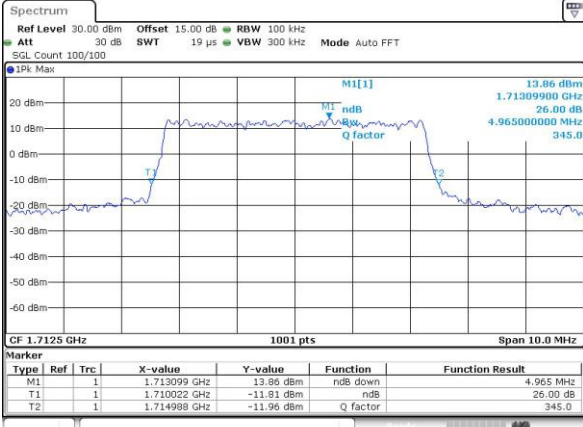

Date: 3.MAY.2016 09:53:01

Highest Channel / 1.4MHz / 16QAM

Date: 3.MAY.2016 09:53:12

LTE Band 4

Lowest Channel / 3MHz / QPSK

Date: 3.MAY.2016 10:00:16

Lowest Channel / 3MHz / 16QAM

Date: 3.MAY.2016 10:00:27

Middle Channel / 3MHz / QPSK

Date: 3.MAY.2016 10:07:42

Middle Channel / 3MHz / 16QAM

Date: 3.MAY.2016 10:07:53

Highest Channel / 3MHz / QPSK

Date: 3.MAY.2016 10:10:19

Highest Channel / 3MHz / 16QAM

Date: 3.MAY.2016 10:10:30

LTE Band 4

Lowest Channel / 5MHz / QPSK

Date: 3.MAY.2016 10:17:33

Lowest Channel / 5MHz / 16QAM

Date: 3.MAY.2016 10:17:44

Middle Channel / 5MHz / QPSK

Date: 3.MAY.2016 10:24:48

Middle Channel / 5MHz / 16QAM