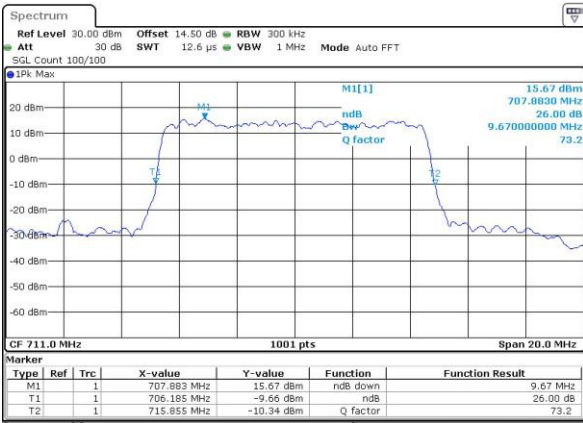

Date: 4.MAY.2016 01:19:25

Middle Channel / 5MHz / 16QAM

Date: 4.MAY.2016 01:19:35

Highest Channel / 5MHz / QPSK

Date: 4.MAY.2016 01:21:59

Highest Channel / 5MHz / 16QAM

Date: 4.MAY.2016 01:22:10

LTE Band 12

Lowest Channel / 10MHz / QPSK

Date: 4.MAY.2016 01:32:43

Lowest Channel / 10MHz / 16QAM

Date: 4.MAY.2016 01:32:54

Middle Channel / 10MHz / QPSK

Date: 4.MAY.2016 01:43:27

Middle Channel / 10MHz / 16QAM

Date: 4.MAY.2016 01:43:38

Highest Channel / 10MHz / QPSK

Date: 4.MAY.2016 01:46:02

Highest Channel / 10MHz / 16QAM

Date: 4.MAY.2016 01:46:12