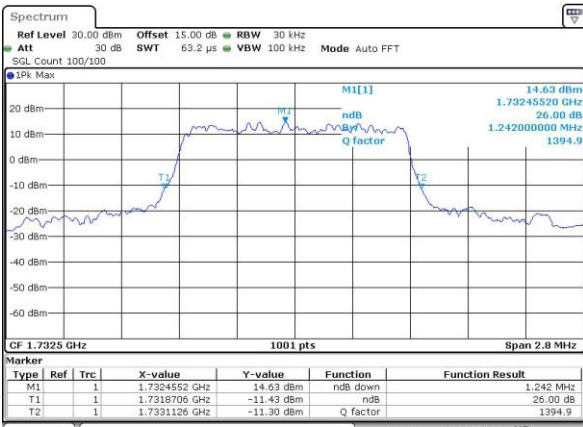

Date: 29\_APR.2016 15:48:39

LTE Band 2

Lowest Channel / 20MHz / QPSK

Date: 29\_APR.2016 15:55:46

Lowest Channel / 20MHz / 16QAM

Date: 29\_APR.2016 15:55:57

Middle Channel / 20MHz / QPSK

Date: 29\_APR.2016 16:37:41

Middle Channel / 20MHz / 16QAM

Date: 29\_APR.2016 16:37:51

Highest Channel / 20MHz / QPSK

Date: 29\_APR.2016 16:40:17

Highest Channel / 20MHz / 16QAM

Date: 29\_APR.2016 16:40:27

LTE Band 4

Lowest Channel / 1.4MHz / QPSK

Date: 3.MAY.2016 09:43:08

Lowest Channel / 1.4MHz / 16QAM

Date: 3.MAY.2016 09:43:19

Middle Channel / 1.4MHz / QPSK

Date: 3.MAY.2016 09:50:26

Middle Channel / 1.4MHz / 16QAM

Date: 3.MAY.2016 09:50:36

Highest Channel / 1.4MHz / QPSK

Date: 3.MAY.2016 09:53:01

Highest Channel / 1.4MHz / 16QAM

Date: 3.MAY.2016 09:53:12

LTE Band 4

Lowest Channel / 3MHz / QPSK

Date: 3.MAY.2016 10:00:16

Lowest Channel / 3MHz / 16QAM

Date: 3.MAY.2016 10:00:27