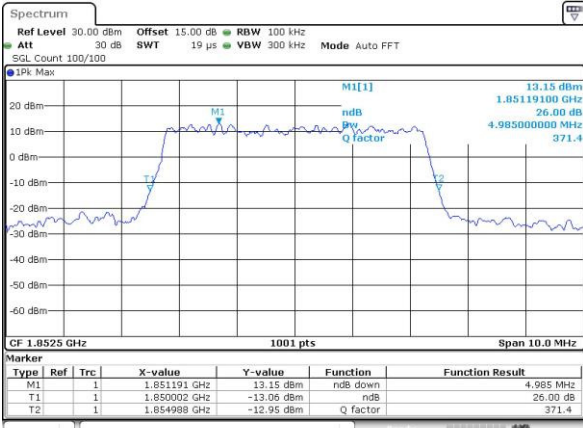

LTE Band 2

Lowest Channel / 5MHz / QPSK

Date: 29\_APR.2016 15:04:13

Lowest Channel / 5MHz / 16QAM

Date: 29\_APR.2016 15:04:23

Middle Channel / 5MHz / QPSK

Date: 29\_APR.2016 15:11:01

Middle Channel / 5MHz / 16QAM

Date: 29\_APR.2016 15:11:42

Highest Channel / 5MHz / QPSK

Date: 29\_APR.2016 15:14:08

Highest Channel / 5MHz / 16QAM

Date: 29\_APR.2016 15:14:18

LTE Band 2

Lowest Channel / 10MHz / QPSK

Date: 29\_APR.2016 15:21:24