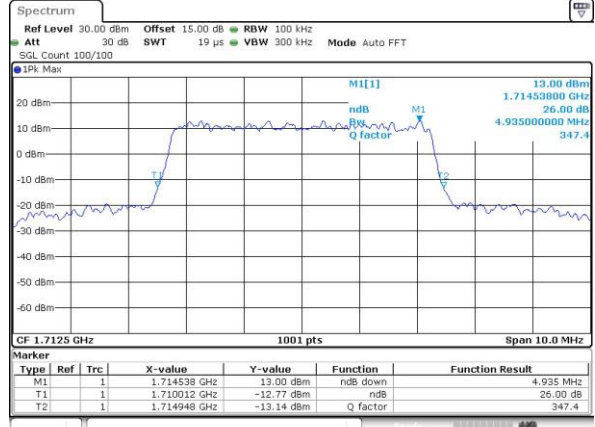

Date: 3.MAY.2016 09:53:01

Highest Channel / 1.4MHz / 16QAM

Date: 3.MAY.2016 09:53:12

LTE Band 4

Lowest Channel / 3MHz / QPSK

Date: 3.MAY.2016 10:00:16

Lowest Channel / 3MHz / 16QAM

Date: 3.MAY.2016 10:00:27

Middle Channel / 3MHz / QPSK

Date: 3.MAY.2016 10:07:42

Middle Channel / 3MHz / 16QAM

Date: 3.MAY.2016 10:07:53

Highest Channel / 3MHz / QPSK

Date: 3.MAY.2016 10:10:19

Highest Channel / 3MHz / 16QAM

Date: 3.MAY.2016 10:10:30

LTE Band 4

Lowest Channel / 5MHz / QPSK

Date: 3.MAY.2016 10:17:33

Lowest Channel / 5MHz / 16QAM

Date: 3.MAY.2016 10:17:44

Middle Channel / 5MHz / QPSK

Date: 3.MAY.2016 10:24:48

Middle Channel / 5MHz / 16QAM