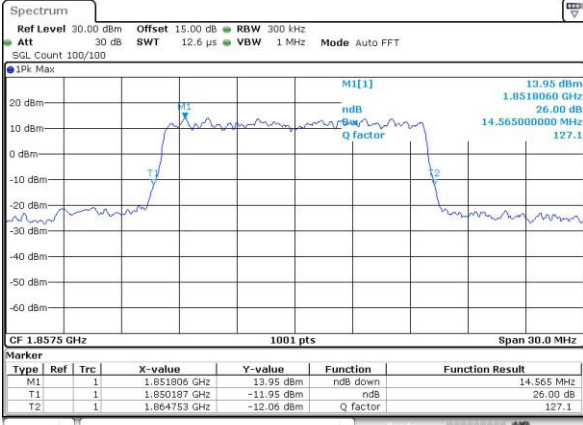

Date: 29\_APR.2016 15:31:18

Highest Channel / 10MHz / 16QAM

Date: 29\_APR.2016 15:31:28

LTE Band 2

Lowest Channel / 15MHz / QPSK

Date: 29\_APR.2016 15:38:14

Lowest Channel / 15MHz / 16QAM

Date: 29\_APR.2016 15:38:45