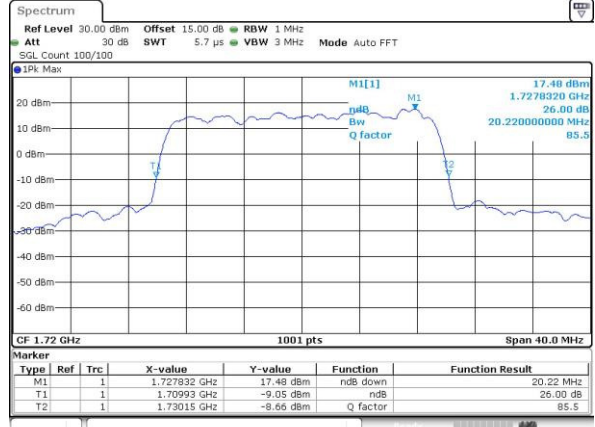

Lowest Channel / 20MHz / 16QAM

Date: 3.MAY.2016 11:08:55