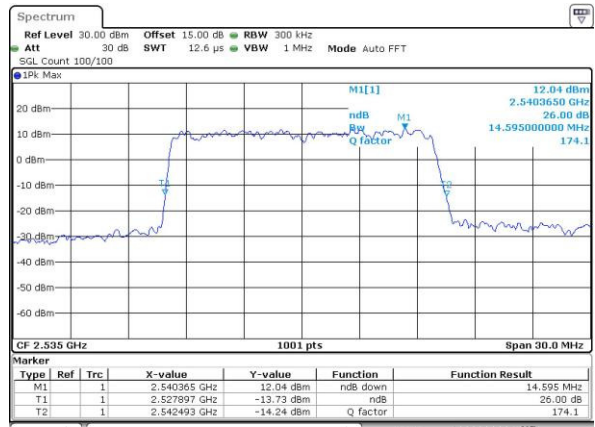

Middle Channel / 10MHz / 16QAM

Date: 3,MAY,2016 21:07:19

Highest Channel / 10MHz / QPSK

Date: 3,MAY,2016 21:08:09

Highest Channel / 10MHz / 16QAM

Date: 3,MAY,2016 21:07:42

LTE Band 7

Lowest Channel / 15MHz / QPSK

Date: 3.MAY.2016 21:25:01

Lowest Channel / 15MHz / 16QAM

Date: 3.MAY.2016 21:24:31

Middle Channel / 15MHz / QPSK

Date: 3.MAY.2016 21:25:25

Middle Channel / 15MHz / 16QAM

Date: 3.MAY.2016 21:25:51

Highest Channel / 15MHz / QPSK

Date: 3.MAY.2016 21:26:43

Highest Channel / 15MHz / 16QAM

Date: 3.MAY.2016 21:26:16

LTE Band 7

Lowest Channel / 20MHz / QPSK

Date: 3,MAY,2016 21:40:12

Lowest Channel / 20MHz / 16QAM

Date: 3,MAY,2016 21:39:46