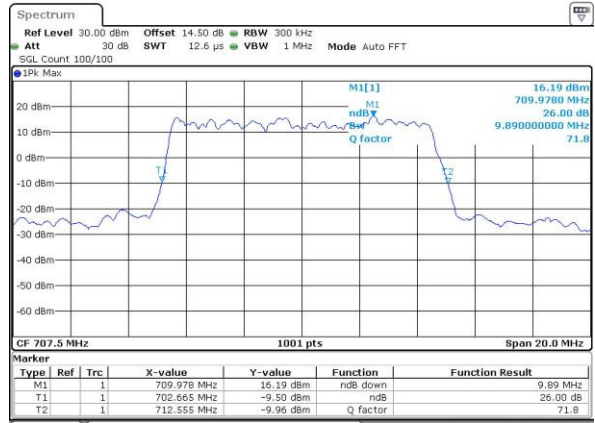

Date: 4.MAY.2016 01:19:25

Middle Channel / 5MHz / 16QAM

Date: 4.MAY.2016 01:19:35

Highest Channel / 5MHz / QPSK

Date: 4.MAY.2016 01:21:59

Highest Channel / 5MHz / 16QAM

Date: 4.MAY.2016 01:22:10

LTE Band 12

Lowest Channel / 10MHz / QPSK

Date: 4.MAY.2016 01:32:43

Lowest Channel / 10MHz / 16QAM

Date: 4.MAY.2016 01:32:54

Middle Channel / 10MHz / QPSK

Date: 4.MAY.2016 01:43:27

Middle Channel / 10MHz / 16QAM

Date: 4.MAY.2016 01:43:38

Highest Channel / 10MHz / QPSK

Date: 4.MAY.2016 01:46:02

Highest Channel / 10MHz / 16QAM

Date: 4.MAY.2016 01:46:12