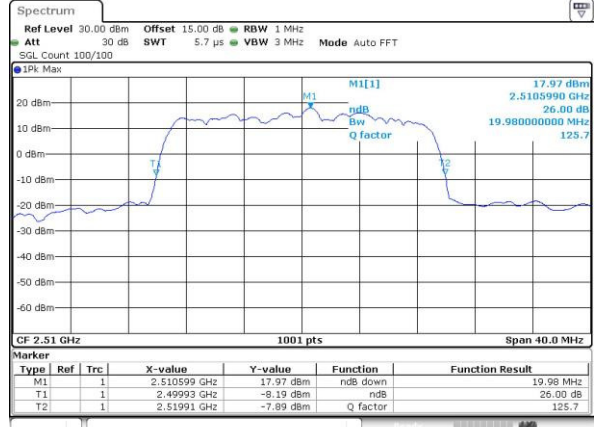

Date: 3.MAY.2016 21:26:43

Highest Channel / 15MHz / 16QAM

Date: 3.MAY.2016 21:26:16

LTE Band 7

Lowest Channel / 20MHz / QPSK

Date: 3,MAY,2016 21:40:12

Lowest Channel / 20MHz / 16QAM

Date: 3,MAY,2016 21:39:46