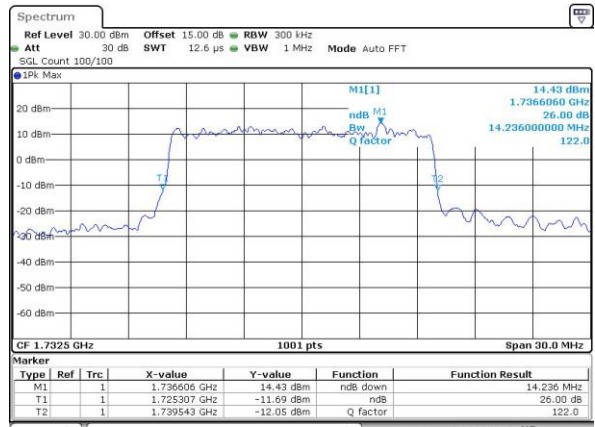

Highest Channel / 10MHz / 16QAM

Date: 3.MAY.2016 10:44:39

LTE Band 4

Lowest Channel / 15MHz / QPSK

Date: 3.MAY.2016 10:51:42

Lowest Channel / 15MHz / 16QAM

Date: 3.MAY.2016 10:51:52

Middle Channel / 15MHz / QPSK

Date: 3.MAY.2016 10:58:56

Middle Channel / 15MHz / 16QAM

Date: 3.MAY.2016 10:59:06

Highest Channel / 15MHz / QPSK

Date: 3.MAY.2016 11:01:32

Highest Channel / 15MHz / 16QAM

Date: 3.MAY.2016 11:01:43

LTE Band 4