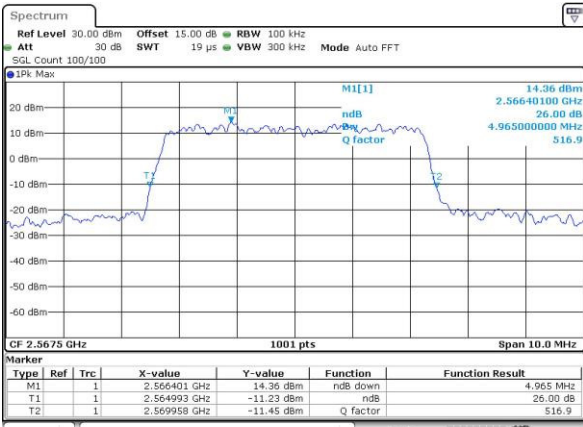

Highest Channel / 20MHz / QPSK

Date: 3.MAY.2016 11:18:35

Highest Channel / 20MHz / 16QAM

Date: 3.MAY.2016 11:18:46

LTE Band 7

Lowest Channel / 5MHz / QPSK

Date: 3.MAY.2016 20:39:35

Lowest Channel / 5MHz / 16QAM

Date: 3.MAY.2016 20:39:17

Middle Channel / 5MHz / QPSK

Date: 3.MAY.2016 20:39:52

Middle Channel / 5MHz / 16QAM

Date: 3.MAY.2016 20:40:36

Highest Channel / 5MHz / QPSK

Date: 3.MAY.2016 20:41:21

Highest Channel / 5MHz / 16QAM