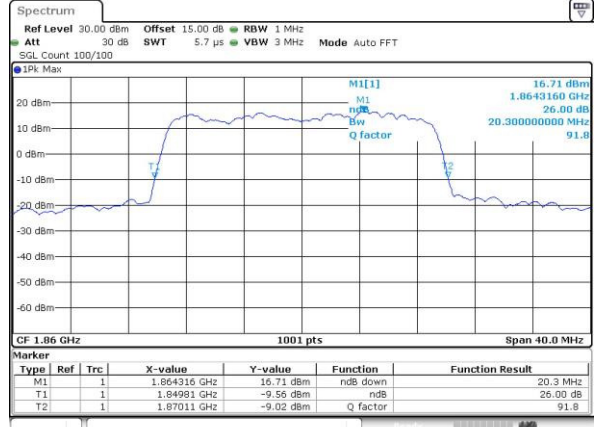

Date: 29\_APR.2016 15:48:39

LTE Band 2

Lowest Channel / 20MHz / QPSK

Date: 29\_APR.2016 15:55:46

Lowest Channel / 20MHz / 16QAM

Date: 29\_APR.2016 15:55:57

Middle Channel / 20MHz / QPSK

Date: 29\_APR.2016 16:37:41

Middle Channel / 20MHz / 16QAM

Date: 29\_APR.2016 16:37:51

Highest Channel / 20MHz / QPSK

Date: 29\_APR.2016 16:40:17

Highest Channel / 20MHz / 16QAM

Date: 29\_APR.2016 16:40:27

LTE Band 4

Lowest Channel / 1.4MHz / QPSK