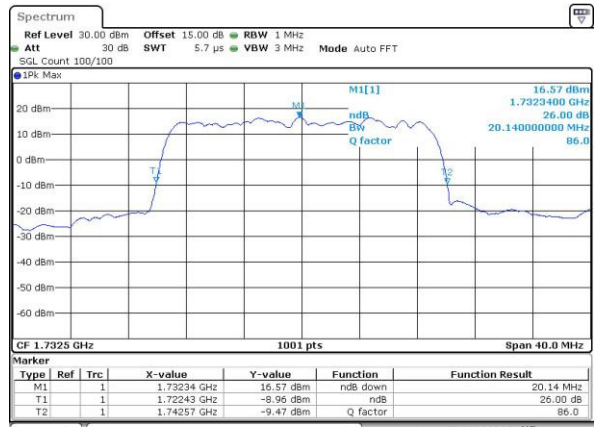

Date: 3.MAY.2016 10:58:56

Middle Channel / 15MHz / 16QAM

Date: 3.MAY.2016 10:59:06

Highest Channel / 15MHz / QPSK

Date: 3.MAY.2016 11:01:32

Highest Channel / 15MHz / 16QAM

Date: 3.MAY.2016 11:01:43

LTE Band 4

Lowest Channel / 20MHz / QPSK

Date: 3.MAY.2016 11:08:45

Lowest Channel / 20MHz / 16QAM

Date: 3.MAY.2016 11:08:55

Middle Channel / 20MHz / QPSK

Date: 3.MAY.2016 11:15:59

Middle Channel / 20MHz / 16QAM

Date: 3.MAY.2016 11:16:10

Highest Channel / 20MHz / QPSK

Date: 3.MAY.2016 11:18:35

Highest Channel / 20MHz / 16QAM

Date: 3.MAY.2016 11:18:46

LTE Band 7

Lowest Channel / 5MHz / QPSK

Date: 3.MAY.2016 20:39:35

Lowest Channel / 5MHz / 16QAM