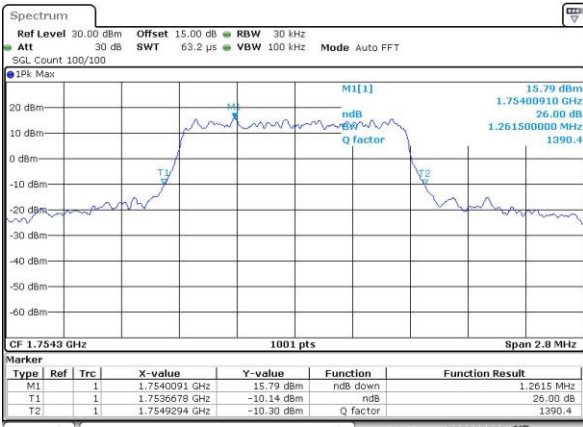

Middle Channel / 20MHz / 16QAM

Date: 29\_APR.2016 16:37:51

Highest Channel / 20MHz / QPSK

Date: 29\_APR.2016 16:40:17

Highest Channel / 20MHz / 16QAM

Date: 29\_APR.2016 16:40:27

LTE Band 4

Lowest Channel / 1.4MHz / QPSK

Date: 3.MAY.2016 09:43:08

Lowest Channel / 1.4MHz / 16QAM

Date: 3.MAY.2016 09:43:19

Middle Channel / 1.4MHz / QPSK

Date: 3.MAY.2016 09:50:26

Middle Channel / 1.4MHz / 16QAM

Date: 3.MAY.2016 09:50:36

Highest Channel / 1.4MHz / QPSK

Date: 3.MAY.2016 09:53:01

Highest Channel / 1.4MHz / 16QAM

Date: 3.MAY.2016 09:53:12

LTE Band 4

Lowest Channel / 3MHz / QPSK

Date: 3.MAY.2016 10:00:16

Lowest Channel / 3MHz / 16QAM

Date: 3.MAY.2016 10:00:27