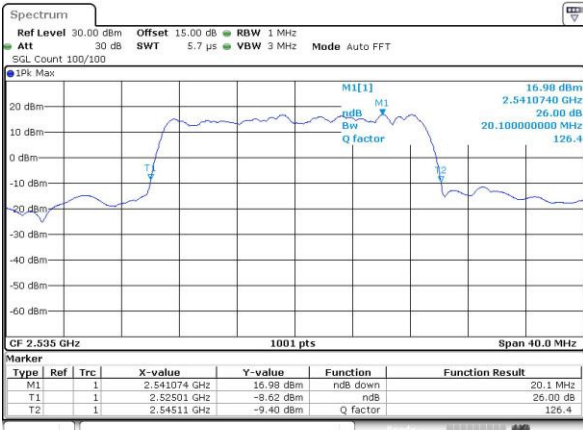

Middle Channel / 20MHz / QPSK

Date: 3,MAY,2016 21:40:46