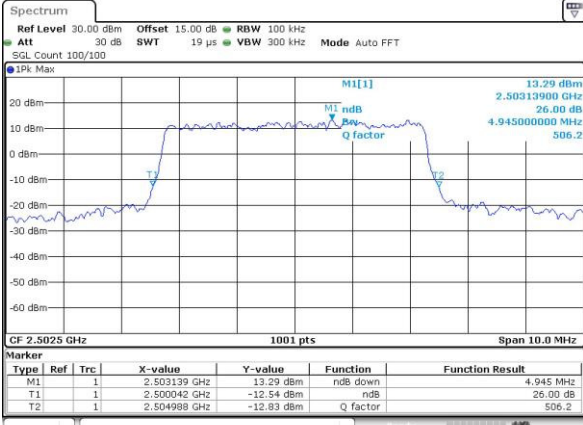

Highest Channel / 20MHz / QPSK

Date: 3.MAY.2016 11:18:35

Highest Channel / 20MHz / 16QAM

Date: 3.MAY.2016 11:18:46

LTE Band 7

Lowest Channel / 5MHz / QPSK

Date: 3.MAY.2016 20:39:35

Lowest Channel / 5MHz / 16QAM