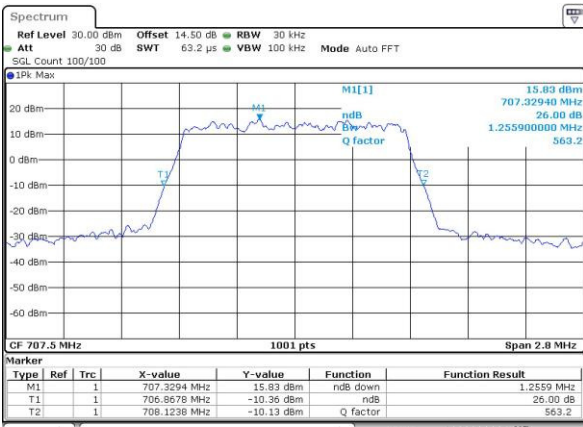

LTE Band 12

Lowest Channel / 1.4MHz / QPSK

Date: 4.MAY.2016 00:20:19

Lowest Channel / 1.4MHz / 16QAM

Date: 4.MAY.2016 00:20:28

Middle Channel / 1.4MHz / QPSK

Date: 4.MAY.2016 00:31:15

Middle Channel / 1.4MHz / 16QAM

Date: 4.MAY.2016 00:31:25

Highest Channel / 1.4MHz / QPSK

Date: 4.MAY.2016 00:33:50

Highest Channel / 1.4MHz / 16QAM

Date: 4.MAY.2016 00:34:01

LTE Band 12

Lowest Channel / 3MHz / QPSK

Date: 4.MAY.2016 00:44:36