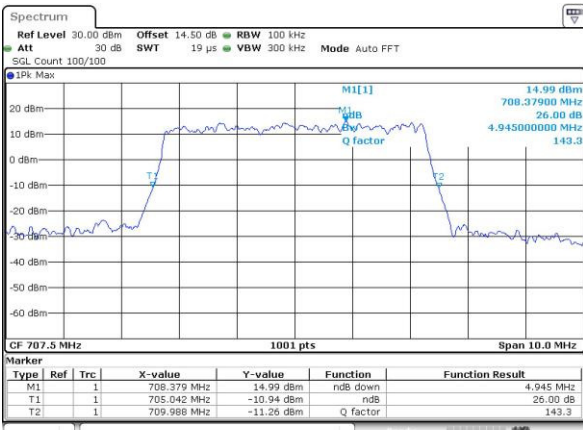

Highest Channel / 3MHz / 16QAM

Date: 4.MAY.2016 00:58:06

LTE Band 12

Lowest Channel / 5MHz / QPSK

Date: 4.MAY.2016 01:08:39

Lowest Channel / 5MHz / 16QAM

Date: 4.MAY.2016 01:08:50

Middle Channel / 5MHz / QPSK

Date: 4.MAY.2016 01:19:25

Middle Channel / 5MHz / 16QAM

Date: 4.MAY.2016 01:19:35

Highest Channel / 5MHz / QPSK

Date: 4.MAY.2016 01:21:59

Highest Channel / 5MHz / 16QAM

Date: 4.MAY.2016 01:22:10

LTE Band 12