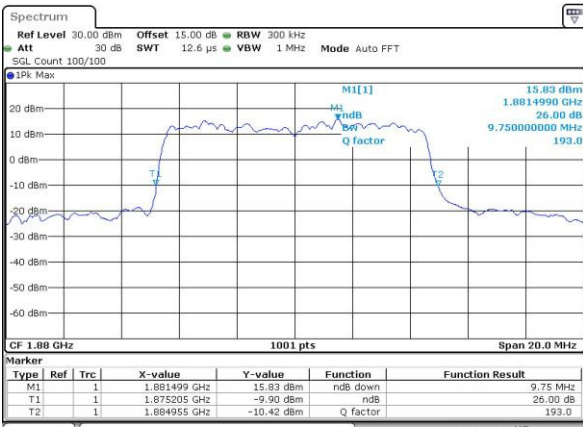

Date: 29\_APR.2016 15:11:42

Highest Channel / 5MHz / QPSK

Date: 29\_APR.2016 15:14:08

Highest Channel / 5MHz / 16QAM

Date: 29\_APR.2016 15:14:18

LTE Band 2

Lowest Channel / 10MHz / QPSK

Date: 29\_APR.2016 15:21:24

Lowest Channel / 10MHz / 16QAM

Date: 29\_APR.2016 15:21:35

Middle Channel / 10MHz / QPSK

Date: 29\_APR.2016 15:28:41

Middle Channel / 10MHz / 16QAM

Date: 29\_APR.2016 15:28:52

Highest Channel / 10MHz / QPSK