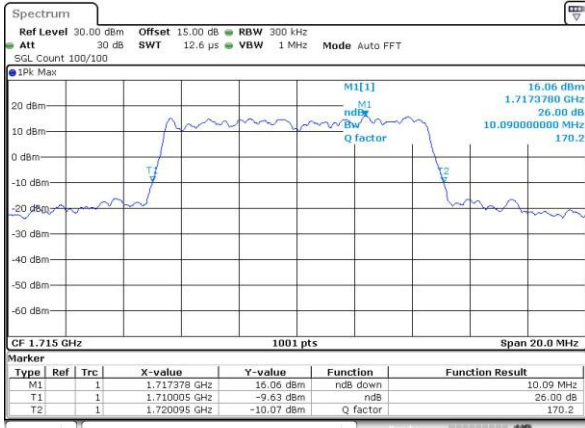

LTE Band 4

Lowest Channel / 5MHz / QPSK

Date: 3.MAY.2016 10:17:33

Lowest Channel / 5MHz / 16QAM

Date: 3.MAY.2016 10:17:44

Middle Channel / 5MHz / QPSK

Date: 3.MAY.2016 10:24:48

Middle Channel / 5MHz / 16QAM

Date: 3.MAY.2016 10:24:58

Highest Channel / 5MHz / QPSK

Date: 3.MAY.2016 10:27:23

Highest Channel / 5MHz / 16QAM

Date: 3.MAY.2016 10:27:34

LTE Band 4

Lowest Channel / 10MHz / QPSK

Date: 3.MAY.2016 10:34:38