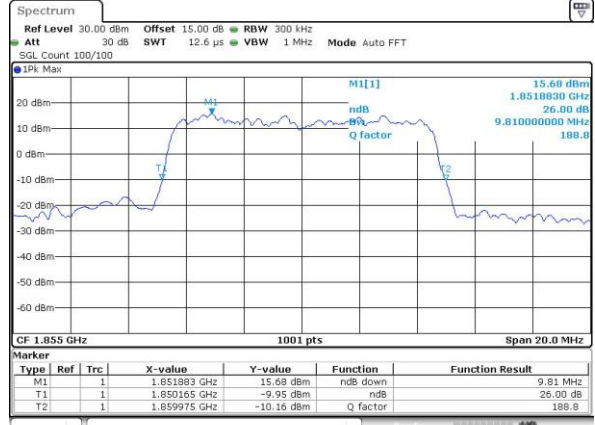

Date: 29\_APR.2016 15:11:42

Highest Channel / 5MHz / QPSK

Date: 29\_APR.2016 15:14:08

Highest Channel / 5MHz / 16QAM

Date: 29\_APR.2016 15:14:18

LTE Band 2

Lowest Channel / 10MHz / QPSK

Date: 29\_APR.2016 15:21:24

Lowest Channel / 10MHz / 16QAM

Date: 29\_APR.2016 15:21:35

Middle Channel / 10MHz / QPSK

Date: 29\_APR.2016 15:28:41

Middle Channel / 10MHz / 16QAM

Date: 29\_APR.2016 15:28:52

Highest Channel / 10MHz / QPSK