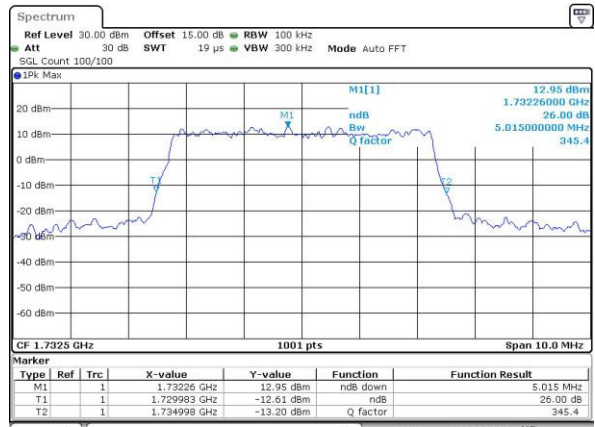

LTE Band 4

Lowest Channel / 5MHz / QPSK

Date: 3.MAY.2016 10:17:33

Lowest Channel / 5MHz / 16QAM

Date: 3.MAY.2016 10:17:44

Middle Channel / 5MHz / QPSK

Date: 3.MAY.2016 10:24:48

Middle Channel / 5MHz / 16QAM

Date: 3.MAY.2016 10:24:58

Highest Channel / 5MHz / QPSK

Date: 3.MAY.2016 10:27:23

Highest Channel / 5MHz / 16QAM

Date: 3.MAY.2016 10:27:34

LTE Band 4

Lowest Channel / 10MHz / QPSK

Date: 3.MAY.2016 10:34:38