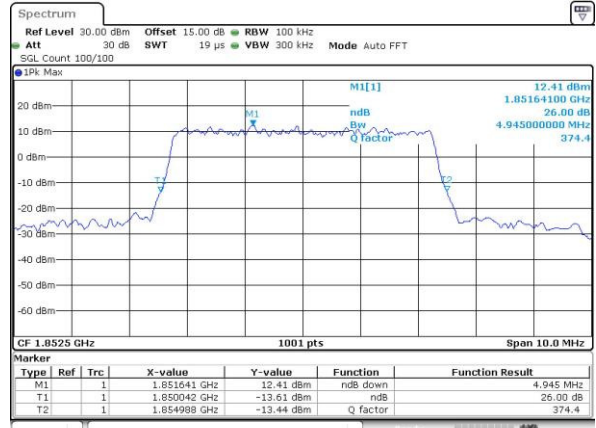

LTE Band 2

Lowest Channel / 5MHz / QPSK

Date: 29\_APR.2016 15:04:13

Lowest Channel / 5MHz / 16QAM

Date: 29\_APR.2016 15:04:23

Middle Channel / 5MHz / QPSK

Date: 29\_APR.2016 15:11:01

Middle Channel / 5MHz / 16QAM

Date: 29\_APR.2016 15:11:42

Highest Channel / 5MHz / QPSK

Date: 29\_APR.2016 15:14:08

Highest Channel / 5MHz / 16QAM

Date: 29\_APR.2016 15:14:18

LTE Band 2

Lowest Channel / 10MHz / QPSK

Date: 29\_APR.2016 15:21:24