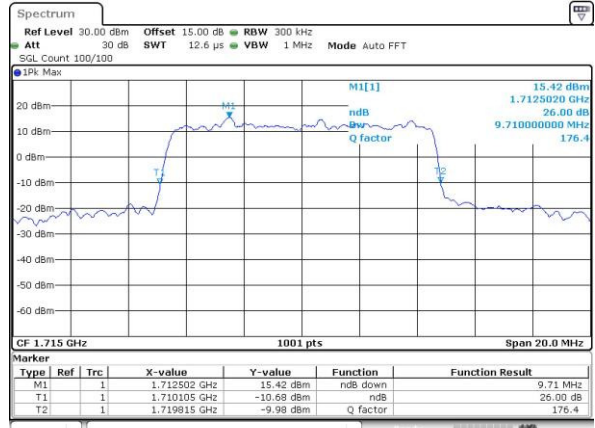

Lowest Channel / 10MHz / 16QAM

Date: 3.MAY.2016 10:34:48