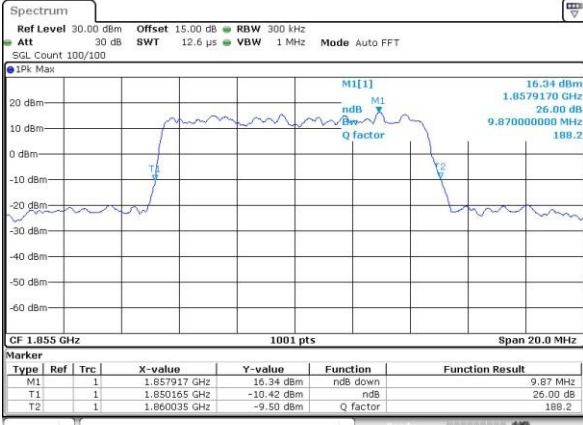

Date: 29\_APR.2016 15:11:42

Highest Channel / 5MHz / QPSK

Date: 29\_APR.2016 15:14:08

Highest Channel / 5MHz / 16QAM

Date: 29\_APR.2016 15:14:18

LTE Band 2

Lowest Channel / 10MHz / QPSK

Date: 29\_APR.2016 15:21:24