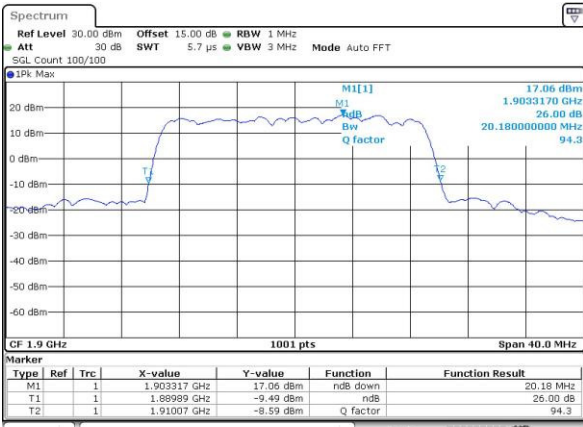

Date: 29\_APR.2016 15:48:39

LTE Band 2

Lowest Channel / 20MHz / QPSK

Date: 29\_APR.2016 15:55:46

Lowest Channel / 20MHz / 16QAM

Date: 29\_APR.2016 15:55:57

Middle Channel / 20MHz / QPSK

Date: 29\_APR.2016 16:37:41

Middle Channel / 20MHz / 16QAM

Date: 29\_APR.2016 16:37:51

Highest Channel / 20MHz / QPSK

Date: 29\_APR.2016 16:40:17

Highest Channel / 20MHz / 16QAM

Date: 29\_APR.2016 16:40:27

LTE Band 4

Lowest Channel / 1.4MHz / QPSK