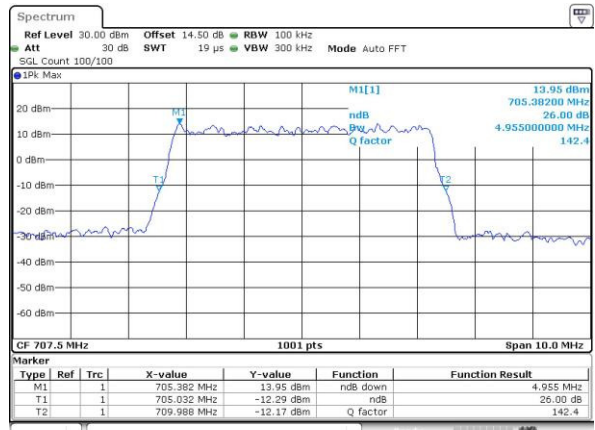

Middle Channel / 5MHz / 16QAM

Date: 4.MAY.2016 01:19:35