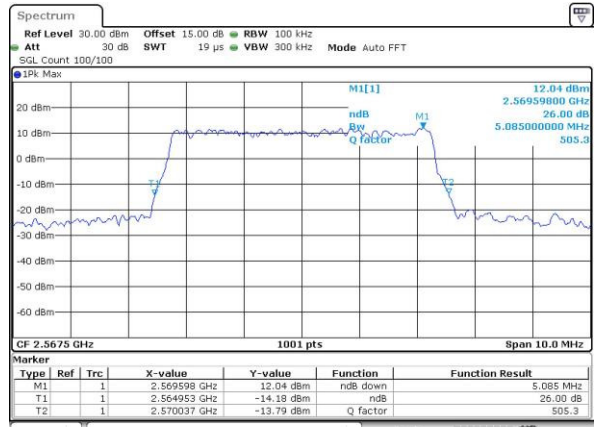

Highest Channel / 20MHz / QPSK

Date: 3.MAY.2016 11:18:35

Highest Channel / 20MHz / 16QAM

Date: 3.MAY.2016 11:18:46

LTE Band 7

Lowest Channel / 5MHz / QPSK

Date: 3.MAY.2016 20:39:35

Lowest Channel / 5MHz / 16QAM

Date: 3.MAY.2016 20:39:17

Middle Channel / 5MHz / QPSK

Date: 3.MAY.2016 20:39:52

Middle Channel / 5MHz / 16QAM

Date: 3.MAY.2016 20:40:36

Highest Channel / 5MHz / QPSK

Date: 3.MAY.2016 20:41:21

Highest Channel / 5MHz / 16QAM