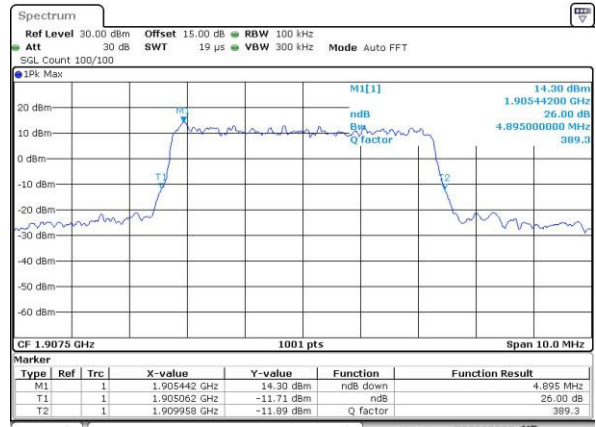

LTE Band 2

Lowest Channel / 5MHz / QPSK

Date: 29\_APR.2016 15:04:13

Lowest Channel / 5MHz / 16QAM

Date: 29\_APR.2016 15:04:23

Middle Channel / 5MHz / QPSK

Date: 29\_APR.2016 15:11:01

Middle Channel / 5MHz / 16QAM

Date: 29\_APR.2016 15:11:42

Highest Channel / 5MHz / QPSK

Date: 29\_APR.2016 15:14:08

Highest Channel / 5MHz / 16QAM

Date: 29\_APR.2016 15:14:18

LTE Band 2

Lowest Channel / 10MHz / QPSK

Date: 29\_APR.2016 15:21:24