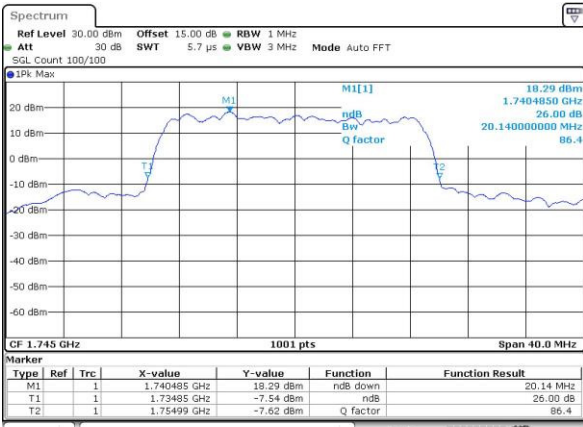

Date: 3.MAY.2016 10:58:56

Middle Channel / 15MHz / 16QAM

Date: 3.MAY.2016 10:59:06

Highest Channel / 15MHz / QPSK

Date: 3.MAY.2016 11:01:32

Highest Channel / 15MHz / 16QAM

Date: 3.MAY.2016 11:01:43

LTE Band 4

Highest Channel / 20MHz / QPSK

Date: 3.MAY.2016 11:18:35

Highest Channel / 20MHz / 16QAM

Date: 3.MAY.2016 11:18:46

LTE Band 7

Lowest Channel / 5MHz / QPSK

Date: 3.MAY.2016 20:39:35

Lowest Channel / 5MHz / 16QAM