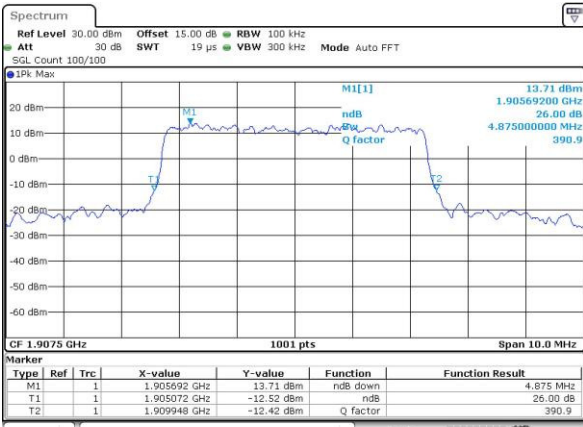

LTE Band 2

Lowest Channel / 5MHz / QPSK

Date: 29\_APR.2016 15:04:13

Lowest Channel / 5MHz / 16QAM

Date: 29\_APR.2016 15:04:23

Middle Channel / 5MHz / QPSK

Date: 29\_APR.2016 15:11:01

Middle Channel / 5MHz / 16QAM

Date: 29\_APR.2016 15:11:42

Highest Channel / 5MHz / QPSK

Date: 29\_APR.2016 15:14:08

Highest Channel / 5MHz / 16QAM

Date: 29\_APR.2016 15:14:18

LTE Band 2

Lowest Channel / 10MHz / QPSK

Date: 29\_APR.2016 15:21:24