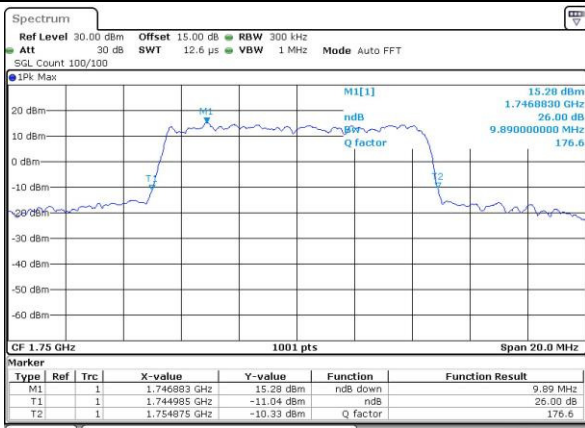

Date: 3.MAY.2016 10:24:58

Highest Channel / 5MHz / QPSK

Date: 3.MAY.2016 10:27:23

Highest Channel / 5MHz / 16QAM

Date: 3.MAY.2016 10:27:34

LTE Band 4

Lowest Channel / 10MHz / QPSK

Date: 3.MAY.2016 10:34:38

Lowest Channel / 10MHz / 16QAM

Date: 3.MAY.2016 10:34:48

Middle Channel / 10MHz / QPSK

Date: 3.MAY.2016 10:41:52

Middle Channel / 10MHz / 16QAM

Date: 3.MAY.2016 10:42:03

Highest Channel / 10MHz / QPSK

Date: 3.MAY.2016 10:44:28

Highest Channel / 10MHz / 16QAM

Date: 3.MAY.2016 10:44:39

LTE Band 4

Lowest Channel / 15MHz / QPSK

Date: 3.MAY.2016 10:51:42

Lowest Channel / 15MHz / 16QAM

Date: 3.MAY.2016 10:51:52

Middle Channel / 15MHz / QPSK