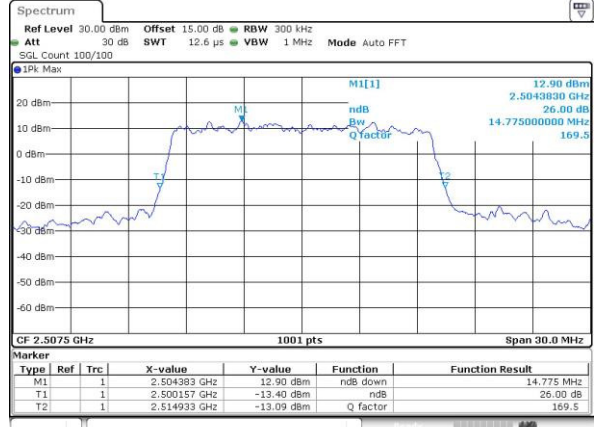

Lowest Channel / 15MHz / 16QAM

Date: 3.MAY.2016 21:24:31