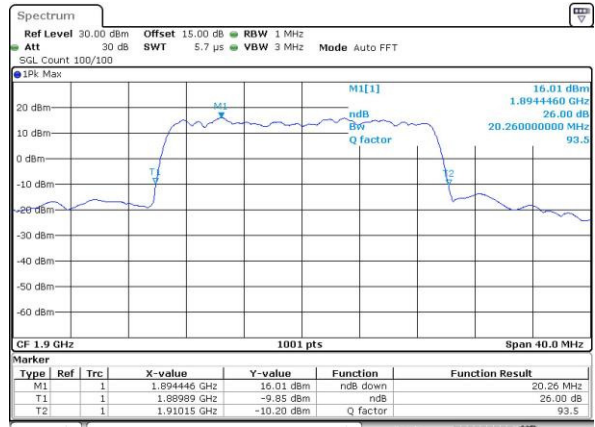

Date: 29\_APR.2016 15:48:39

LTE Band 2

Lowest Channel / 20MHz / QPSK

Date: 29\_APR.2016 15:55:46

Lowest Channel / 20MHz / 16QAM

Date: 29\_APR.2016 15:55:57

Middle Channel / 20MHz / QPSK

Date: 29\_APR.2016 16:37:41

Middle Channel / 20MHz / 16QAM

Date: 29\_APR.2016 16:37:51

Highest Channel / 20MHz / QPSK

Date: 29\_APR.2016 16:40:17

Highest Channel / 20MHz / 16QAM

Date: 29\_APR.2016 16:40:27

LTE Band 4

Lowest Channel / 1.4MHz / QPSK