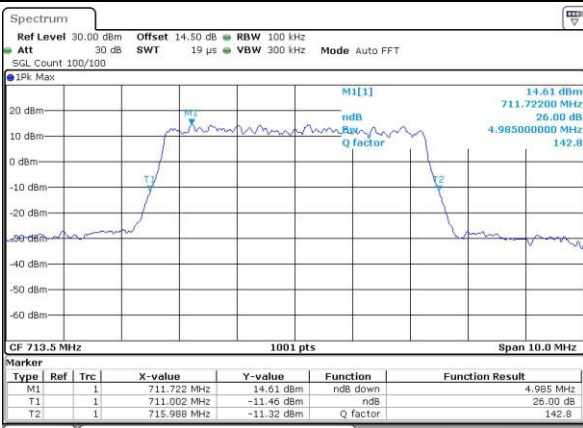

Highest Channel / 3MHz / 16QAM

Date: 4.MAY.2016 00:58:06

LTE Band 12

Lowest Channel / 5MHz / QPSK

Date: 4.MAY.2016 01:08:39

Lowest Channel / 5MHz / 16QAM

Date: 4.MAY.2016 01:08:50

Middle Channel / 5MHz / QPSK

Date: 4.MAY.2016 01:19:25

Middle Channel / 5MHz / 16QAM

Date: 4.MAY.2016 01:19:35

Highest Channel / 5MHz / QPSK

Date: 4.MAY.2016 01:21:59

Highest Channel / 5MHz / 16QAM

Date: 4.MAY.2016 01:22:10

LTE Band 12