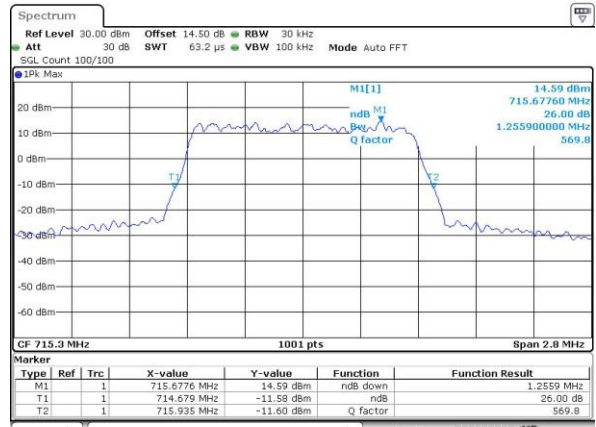

LTE Band 12

Lowest Channel / 1.4MHz / QPSK

Date: 4.MAY.2016 00:20:19

Lowest Channel / 1.4MHz / 16QAM

Date: 4.MAY.2016 00:20:28

Middle Channel / 1.4MHz / QPSK

Date: 4.MAY.2016 00:31:15

Middle Channel / 1.4MHz / 16QAM

Date: 4.MAY.2016 00:31:25

Highest Channel / 1.4MHz / QPSK

Date: 4.MAY.2016 00:33:50

Highest Channel / 1.4MHz / 16QAM

Date: 4.MAY.2016 00:34:01

LTE Band 12

Lowest Channel / 3MHz / QPSK

Date: 4.MAY.2016 00:44:36