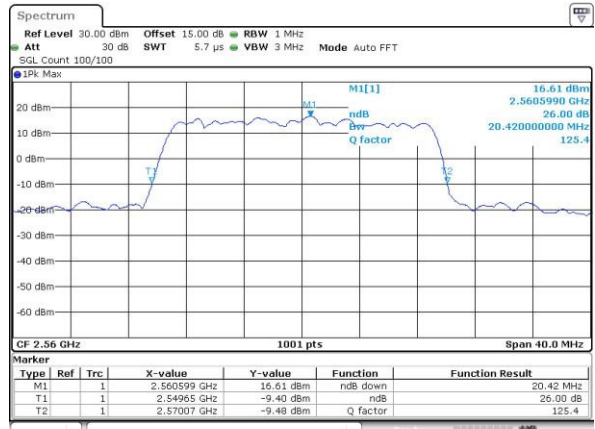

Date: 3.MAY.2016 21:26:43

Highest Channel / 15MHz / 16QAM

Date: 3.MAY.2016 21:26:16

LTE Band 7

Lowest Channel / 20MHz / QPSK

Date: 3,MAY,2016 21:40:12

Lowest Channel / 20MHz / 16QAM

Date: 3,MAY,2016 21:39:46

Middle Channel / 20MHz / QPSK

Date: 3,MAY,2016 21:40:46

Middle Channel / 20MHz / 16QAM

Date: 3,MAY,2016 21:41:09

Highest Channel / 20MHz / QPSK

Date: 3,MAY,2016 21:42:28

Highest Channel / 20MHz / 16QAM

Date: 3,MAY,2016 21:41:49

LTE Band 12

Lowest Channel / 1.4MHz / QPSK

Date: 4.MAY.2016 00:20:19

Lowest Channel / 1.4MHz / 16QAM

Date: 4.MAY.2016 00:20:28

Middle Channel / 1.4MHz / QPSK

Date: 4.MAY.2016 00:31:15

Middle Channel / 1.4MHz / 16QAM