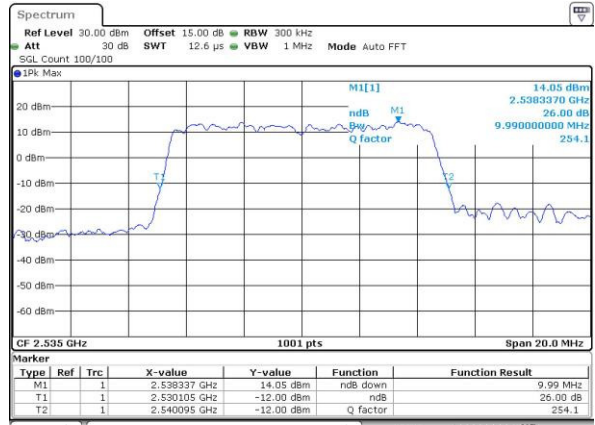

Date: 3.MAY.2016 20:40:55

LTE Band 7

Lowest Channel / 10MHz / QPSK

Date: 3,MAY,2016 21:06:34

Lowest Channel / 10MHz / 16QAM

Date: 3,MAY,2016 21:06:09

Middle Channel / 10MHz / QPSK

Date: 3,MAY,2016 21:06:56

Middle Channel / 10MHz / 16QAM

Date: 3,MAY,2016 21:07:19

Highest Channel / 10MHz / QPSK

Date: 3,MAY,2016 21:08:09

Highest Channel / 10MHz / 16QAM

Date: 3,MAY,2016 21:07:42

LTE Band 7

Lowest Channel / 15MHz / QPSK