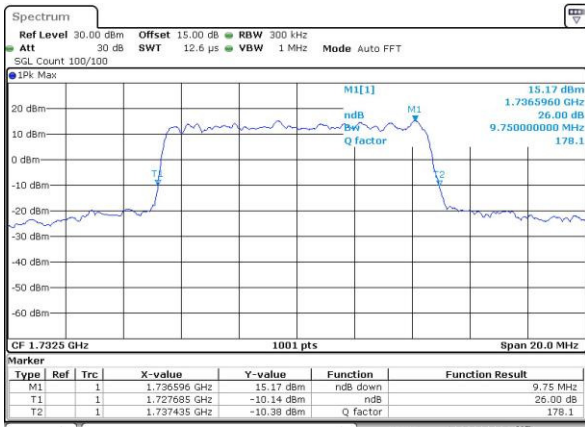

Middle Channel / 10MHz / QPSK

Date: 3.MAY.2016 10:41:52