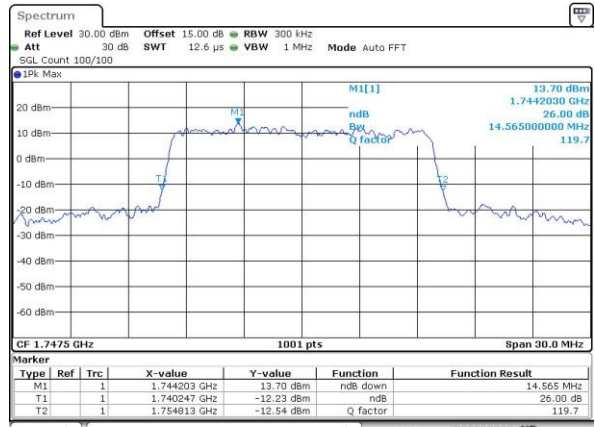

Highest Channel / 10MHz / 16QAM

Date: 3.MAY.2016 10:44:39

LTE Band 4

Lowest Channel / 15MHz / QPSK

Date: 3.MAY.2016 10:51:42

Lowest Channel / 15MHz / 16QAM

Date: 3.MAY.2016 10:51:52

Middle Channel / 15MHz / QPSK

Date: 3.MAY.2016 10:58:56

Middle Channel / 15MHz / 16QAM

Date: 3.MAY.2016 10:59:06

Highest Channel / 15MHz / QPSK

Date: 3.MAY.2016 11:01:32

Highest Channel / 15MHz / 16QAM

Date: 3.MAY.2016 11:01:43

LTE Band 4