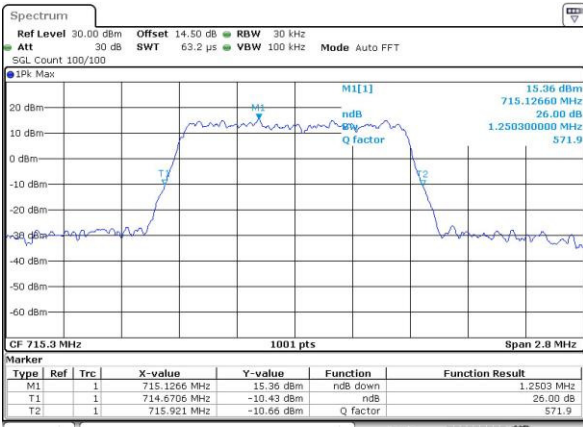

LTE Band 12

Lowest Channel / 1.4MHz / QPSK

Date: 4.MAY.2016 00:20:19

Lowest Channel / 1.4MHz / 16QAM

Date: 4.MAY.2016 00:20:28

Middle Channel / 1.4MHz / QPSK

Date: 4.MAY.2016 00:31:15

Middle Channel / 1.4MHz / 16QAM

Date: 4.MAY.2016 00:31:25

Highest Channel / 1.4MHz / QPSK

Date: 4.MAY.2016 00:33:50

Highest Channel / 1.4MHz / 16QAM

Date: 4.MAY.2016 00:34:01

LTE Band 12

Lowest Channel / 3MHz / QPSK

Date: 4.MAY.2016 00:44:36