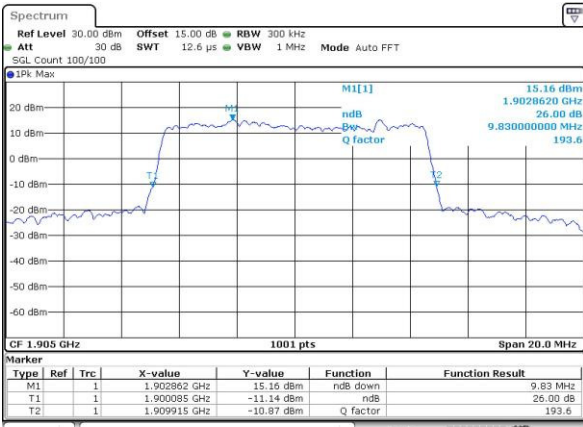

Date: 29\_APR.2016 15:11:42

Highest Channel / 5MHz / QPSK

Date: 29\_APR.2016 15:14:08

Highest Channel / 5MHz / 16QAM

Date: 29\_APR.2016 15:14:18

LTE Band 2

Lowest Channel / 10MHz / QPSK

Date: 29\_APR.2016 15:21:24

Lowest Channel / 10MHz / 16QAM

Date: 29\_APR.2016 15:21:35

Middle Channel / 10MHz / QPSK

Date: 29\_APR.2016 15:28:41

Middle Channel / 10MHz / 16QAM

Date: 29\_APR.2016 15:28:52

Highest Channel / 10MHz / QPSK

Date: 29\_APR.2016 15:31:18

Highest Channel / 10MHz / 16QAM

Date: 29\_APR.2016 15:31:28

LTE Band 2

Lowest Channel / 15MHz / QPSK

Date: 29\_APR.2016 15:38:14

Lowest Channel / 15MHz / 16QAM

Date: 29\_APR.2016 15:38:45