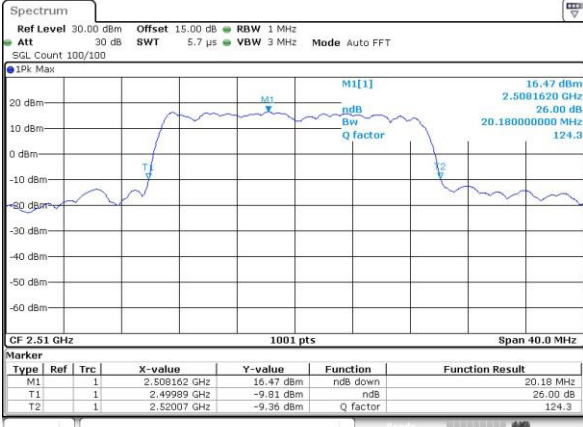

Date: 3.MAY.2016 21:26:43

Highest Channel / 15MHz / 16QAM

Date: 3.MAY.2016 21:26:16

LTE Band 7

Lowest Channel / 20MHz / QPSK

Date: 3,MAY,2016 21:40:12

Lowest Channel / 20MHz / 16QAM

Date: 3,MAY,2016 21:39:46