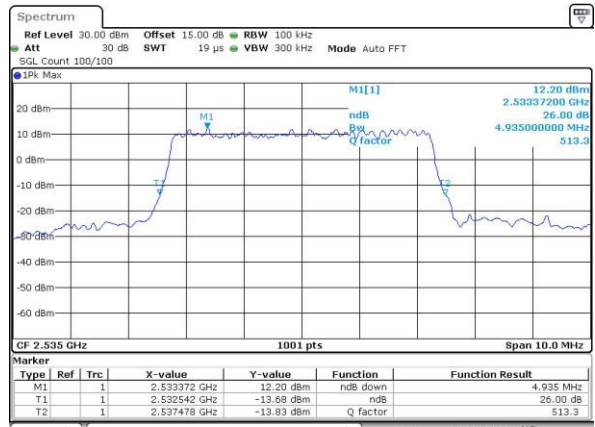

Middle Channel / 5MHz / 16QAM

Date: 3.MAY.2016 20:40:36