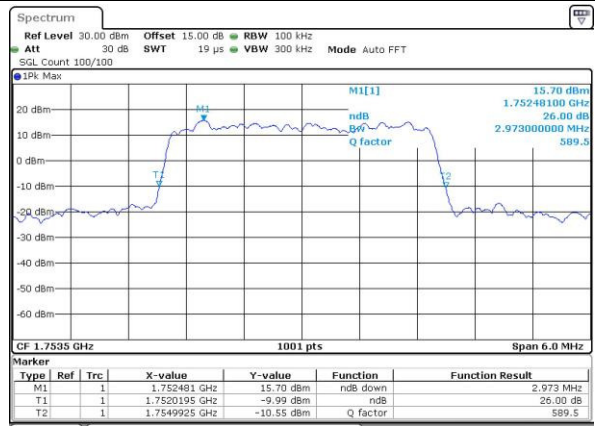

Date: 3.MAY.2016 09:53:01

Highest Channel / 1.4MHz / 16QAM

Date: 3.MAY.2016 09:53:12

LTE Band 4

Lowest Channel / 3MHz / QPSK

Date: 3.MAY.2016 10:00:16

Lowest Channel / 3MHz / 16QAM

Date: 3.MAY.2016 10:00:27

Middle Channel / 3MHz / QPSK

Date: 3.MAY.2016 10:07:42

Middle Channel / 3MHz / 16QAM

Date: 3.MAY.2016 10:07:53

Highest Channel / 3MHz / QPSK

Date: 3.MAY.2016 10:10:19

Highest Channel / 3MHz / 16QAM

Date: 3.MAY.2016 10:10:30

LTE Band 4

Lowest Channel / 5MHz / QPSK

Date: 3.MAY.2016 10:17:33

Lowest Channel / 5MHz / 16QAM

Date: 3.MAY.2016 10:17:44

Middle Channel / 5MHz / QPSK

Date: 3.MAY.2016 10:24:48

Middle Channel / 5MHz / 16QAM

Date: 3.MAY.2016 10:24:58

Highest Channel / 5MHz / QPSK

Date: 3.MAY.2016 10:27:23

Highest Channel / 5MHz / 16QAM

Date: 3.MAY.2016 10:27:34

LTE Band 4

Lowest Channel / 10MHz / QPSK

Date: 3.MAY.2016 10:34:38