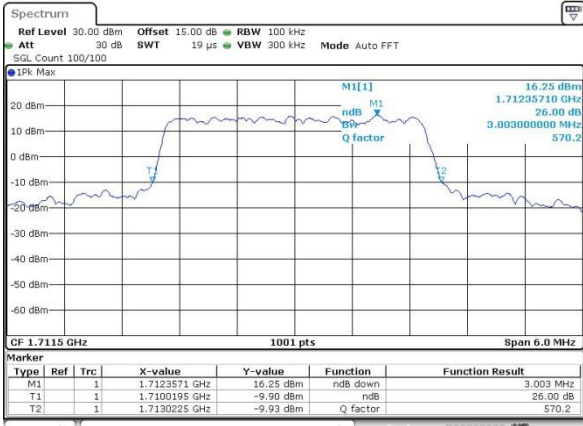

Date: 3.MAY.2016 09:53:01

Highest Channel / 1.4MHz / 16QAM

Date: 3.MAY.2016 09:53:12

LTE Band 4

Lowest Channel / 3MHz / QPSK

Date: 3.MAY.2016 10:00:16

Lowest Channel / 3MHz / 16QAM

Date: 3.MAY.2016 10:00:27