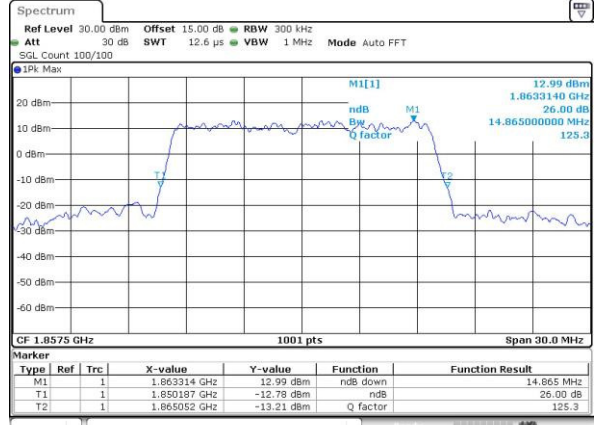

Date: 29\_APR.2016 15:31:18

Highest Channel / 10MHz / 16QAM

Date: 29\_APR.2016 15:31:28

LTE Band 2

Lowest Channel / 15MHz / QPSK

Date: 29\_APR.2016 15:38:14

Lowest Channel / 15MHz / 16QAM

Date: 29\_APR.2016 15:38:45