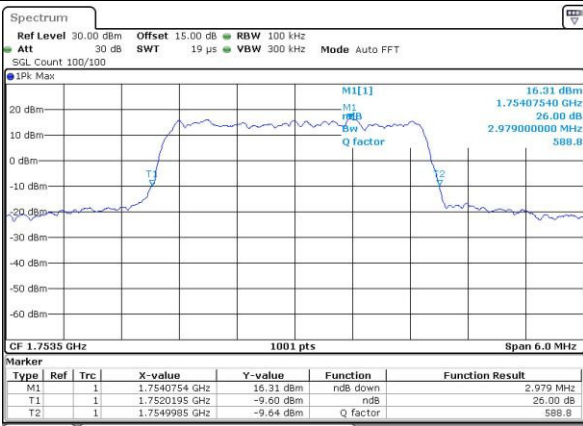

Date: 3.MAY.2016 09:53:01

Highest Channel / 1.4MHz / 16QAM

Date: 3.MAY.2016 09:53:12

LTE Band 4

Lowest Channel / 3MHz / QPSK

Date: 3.MAY.2016 10:00:16

Lowest Channel / 3MHz / 16QAM

Date: 3.MAY.2016 10:00:27

Middle Channel / 3MHz / QPSK

Date: 3.MAY.2016 10:07:42

Middle Channel / 3MHz / 16QAM

Date: 3.MAY.2016 10:07:53

Highest Channel / 3MHz / QPSK

Date: 3.MAY.2016 10:10:19

Highest Channel / 3MHz / 16QAM

Date: 3.MAY.2016 10:10:30

LTE Band 4

Lowest Channel / 5MHz / QPSK

Date: 3.MAY.2016 10:17:33

Lowest Channel / 5MHz / 16QAM

Date: 3.MAY.2016 10:17:44

Middle Channel / 5MHz / QPSK

Date: 3.MAY.2016 10:24:48

Middle Channel / 5MHz / 16QAM

Date: 3.MAY.2016 10:24:58

Highest Channel / 5MHz / QPSK

Date: 3.MAY.2016 10:27:23

Highest Channel / 5MHz / 16QAM

Date: 3.MAY.2016 10:27:34

LTE Band 4

Lowest Channel / 10MHz / QPSK

Date: 3.MAY.2016 10:34:38