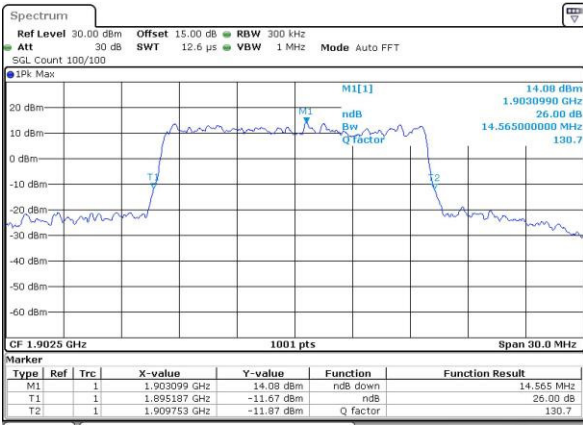

Date: 29\_APR.2016 15:31:18

Highest Channel / 10MHz / 16QAM

Date: 29\_APR.2016 15:31:28

LTE Band 2

Lowest Channel / 15MHz / QPSK

Date: 29\_APR.2016 15:38:14

Lowest Channel / 15MHz / 16QAM

Date: 29\_APR.2016 15:38:45

Middle Channel / 15MHz / QPSK

Date: 29\_APR.2016 15:45:52

Middle Channel / 15MHz / 16QAM

Date: 29\_APR.2016 15:46:03

Highest Channel / 15MHz / QPSK

Date: 29\_APR.2016 15:48:29

Highest Channel / 15MHz / 16QAM

Date: 29\_APR.2016 15:48:39

LTE Band 2

Lowest Channel / 20MHz / QPSK

Date: 29\_APR.2016 15:55:46

Lowest Channel / 20MHz / 16QAM

Date: 29\_APR.2016 15:55:57

Middle Channel / 20MHz / QPSK

Date: 29\_APR.2016 16:37:41