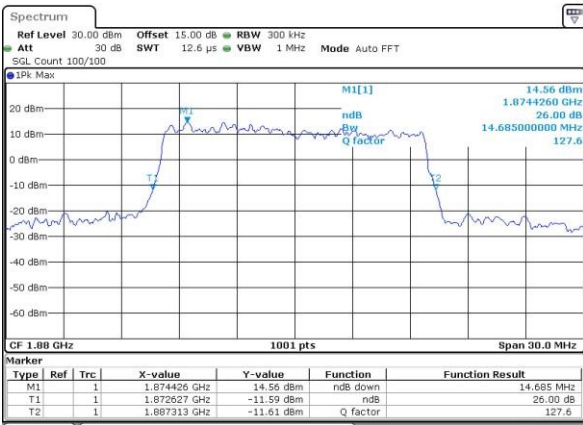

Middle Channel / 15MHz / QPSK

Date: 29_APR.2016 15:45:52