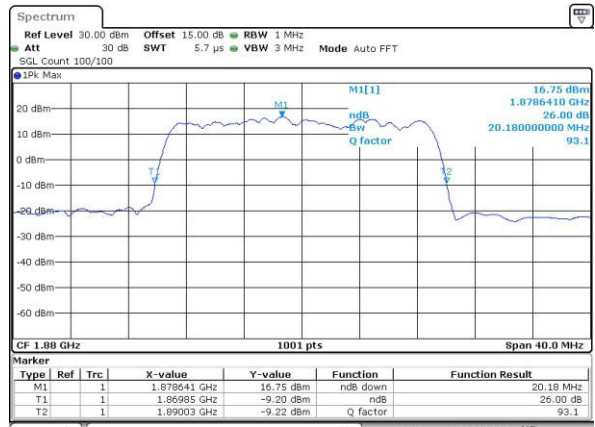

Date: 29\_APR.2016 15:48:39

LTE Band 2

Lowest Channel / 20MHz / QPSK

Date: 29\_APR.2016 15:55:46

Lowest Channel / 20MHz / 16QAM

Date: 29\_APR.2016 15:55:57

Middle Channel / 20MHz / QPSK

Date: 29\_APR.2016 16:37:41

Middle Channel / 20MHz / 16QAM

Date: 29\_APR.2016 16:37:51

Highest Channel / 20MHz / QPSK

Date: 29\_APR.2016 16:40:17

Highest Channel / 20MHz / 16QAM

Date: 29\_APR.2016 16:40:27

LTE Band 4

Lowest Channel / 1.4MHz / QPSK