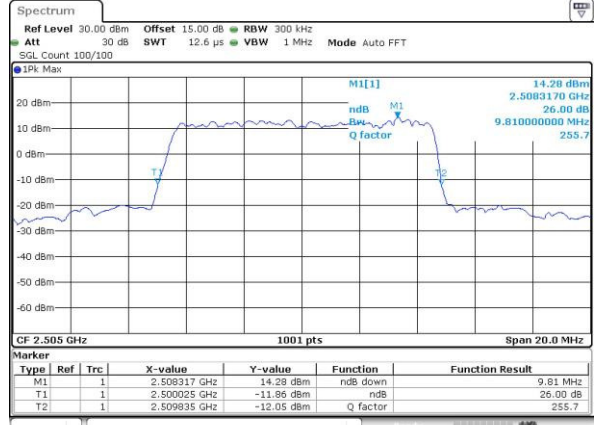

Date: 3.MAY.2016 20:40:55

LTE Band 7

Lowest Channel / 10MHz / QPSK

Date: 3,MAY,2016 21:06:34

Lowest Channel / 10MHz / 16QAM

Date: 3,MAY,2016 21:06:09

Middle Channel / 10MHz / QPSK

Date: 3,MAY,2016 21:06:56

Middle Channel / 10MHz / 16QAM

Date: 3,MAY,2016 21:07:19

Highest Channel / 10MHz / QPSK

Date: 3,MAY,2016 21:08:09

Highest Channel / 10MHz / 16QAM

Date: 3,MAY,2016 21:07:42

LTE Band 7

Lowest Channel / 15MHz / QPSK