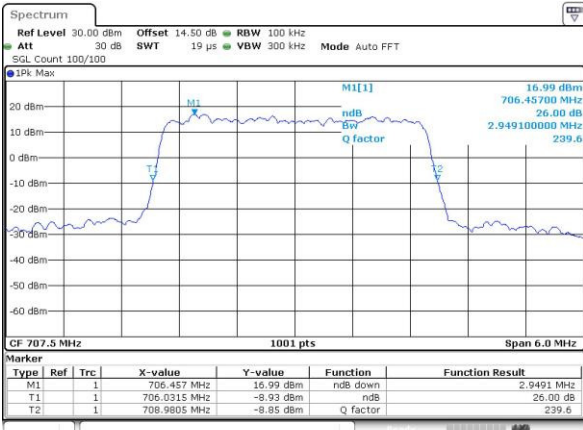

Middle Channel / 3MHz / QPSK

Date: 4.MAY.2016 00:55:21