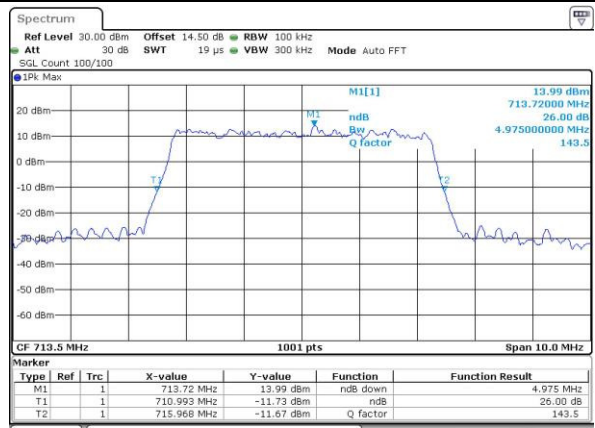

Highest Channel / 3MHz / 16QAM

Date: 4.MAY.2016 00:58:06

LTE Band 12

Lowest Channel / 5MHz / QPSK

Date: 4.MAY.2016 01:08:39

Lowest Channel / 5MHz / 16QAM

Date: 4.MAY.2016 01:08:50

Middle Channel / 5MHz / QPSK

Date: 4.MAY.2016 01:19:25

Middle Channel / 5MHz / 16QAM

Date: 4.MAY.2016 01:19:35

Highest Channel / 5MHz / QPSK

Date: 4.MAY.2016 01:21:59

Highest Channel / 5MHz / 16QAM

Date: 4.MAY.2016 01:22:10

LTE Band 12