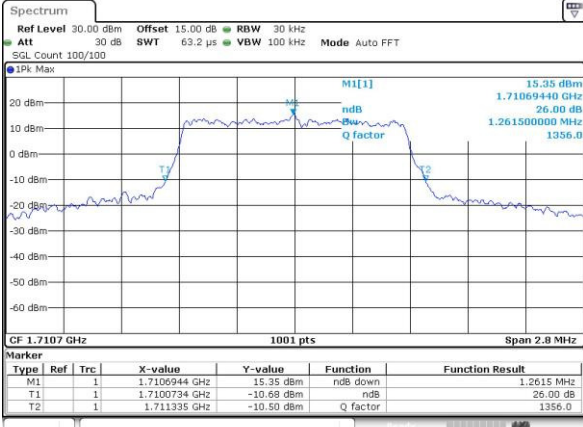

Date: 29\_APR.2016 15:48:39

LTE Band 2

Lowest Channel / 20MHz / QPSK

Date: 29\_APR.2016 15:55:46

Lowest Channel / 20MHz / 16QAM

Date: 29\_APR.2016 15:55:57

Middle Channel / 20MHz / QPSK

Date: 29\_APR.2016 16:37:41

Middle Channel / 20MHz / 16QAM

Date: 29\_APR.2016 16:37:51

Highest Channel / 20MHz / QPSK

Date: 29\_APR.2016 16:40:17

Highest Channel / 20MHz / 16QAM

Date: 29\_APR.2016 16:40:27

LTE Band 4

Lowest Channel / 1.4MHz / QPSK

Date: 3.MAY.2016 09:43:08

Lowest Channel / 1.4MHz / 16QAM

Date: 3.MAY.2016 09:43:19

Middle Channel / 1.4MHz / QPSK

Date: 3.MAY.2016 09:50:26

Middle Channel / 1.4MHz / 16QAM

Date: 3.MAY.2016 09:50:36

Highest Channel / 1.4MHz / QPSK

Date: 3.MAY.2016 09:53:01

Highest Channel / 1.4MHz / 16QAM

Date: 3.MAY.2016 09:53:12

LTE Band 4

Lowest Channel / 3MHz / QPSK

Date: 3.MAY.2016 10:00:16

Lowest Channel / 3MHz / 16QAM

Date: 3.MAY.2016 10:00:27