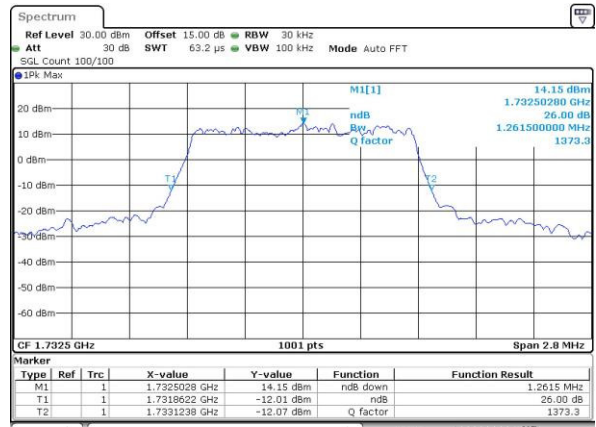

Middle Channel / 20MHz / 16QAM

Date: 29\_APR.2016 16:37:51

Highest Channel / 20MHz / QPSK

Date: 29\_APR.2016 16:40:17

Highest Channel / 20MHz / 16QAM

Date: 29\_APR.2016 16:40:27

LTE Band 4

Lowest Channel / 1.4MHz / QPSK

Date: 3.MAY.2016 09:43:08

Lowest Channel / 1.4MHz / 16QAM

Date: 3.MAY.2016 09:43:19

Middle Channel / 1.4MHz / QPSK

Date: 3.MAY.2016 09:50:26

Middle Channel / 1.4MHz / 16QAM

Date: 3.MAY.2016 09:50:36

Highest Channel / 1.4MHz / QPSK

Date: 3.MAY.2016 09:53:01

Highest Channel / 1.4MHz / 16QAM

Date: 3.MAY.2016 09:53:12

LTE Band 4

Lowest Channel / 3MHz / QPSK

Date: 3.MAY.2016 10:00:16

Lowest Channel / 3MHz / 16QAM

Date: 3.MAY.2016 10:00:27