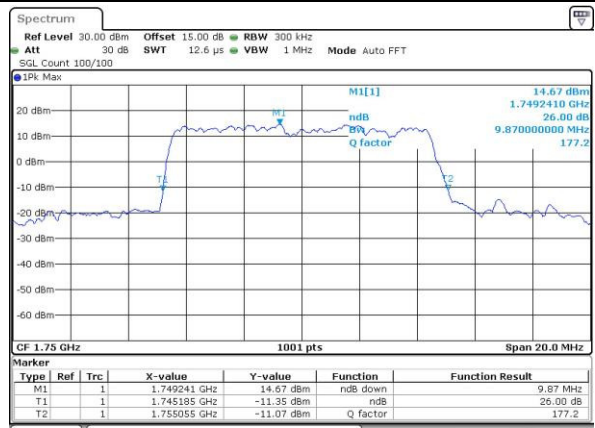

Date: 3.MAY.2016 10:24:58

Highest Channel / 5MHz / QPSK

Date: 3.MAY.2016 10:27:23

Highest Channel / 5MHz / 16QAM

Date: 3.MAY.2016 10:27:34

LTE Band 4

Lowest Channel / 10MHz / QPSK

Date: 3.MAY.2016 10:34:38

Lowest Channel / 10MHz / 16QAM

Date: 3.MAY.2016 10:34:48

Middle Channel / 10MHz / QPSK

Date: 3.MAY.2016 10:41:52

Middle Channel / 10MHz / 16QAM

Date: 3.MAY.2016 10:42:03

Highest Channel / 10MHz / QPSK

Date: 3.MAY.2016 10:44:28

Highest Channel / 10MHz / 16QAM

Date: 3.MAY.2016 10:44:39

LTE Band 4

Lowest Channel / 15MHz / QPSK

Date: 3.MAY.2016 10:51:42

Lowest Channel / 15MHz / 16QAM

Date: 3.MAY.2016 10:51:52

Middle Channel / 15MHz / QPSK