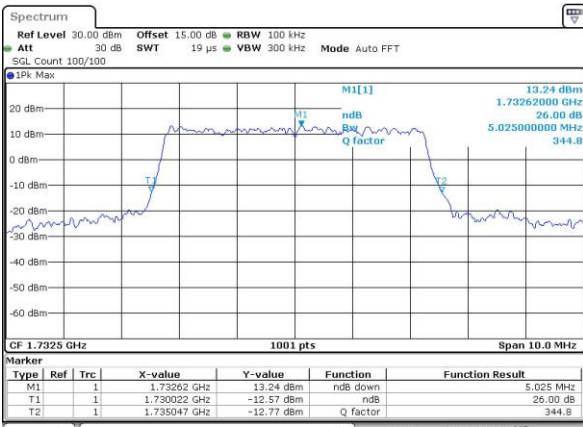

LTE Band 4

Lowest Channel / 5MHz / QPSK

Date: 3.MAY.2016 10:17:33

Lowest Channel / 5MHz / 16QAM

Date: 3.MAY.2016 10:17:44

Middle Channel / 5MHz / QPSK

Date: 3.MAY.2016 10:24:48

Middle Channel / 5MHz / 16QAM

Date: 3.MAY.2016 10:24:58

Highest Channel / 5MHz / QPSK

Date: 3.MAY.2016 10:27:23

Highest Channel / 5MHz / 16QAM

Date: 3.MAY.2016 10:27:34

LTE Band 4

Lowest Channel / 10MHz / QPSK

Date: 3.MAY.2016 10:34:38