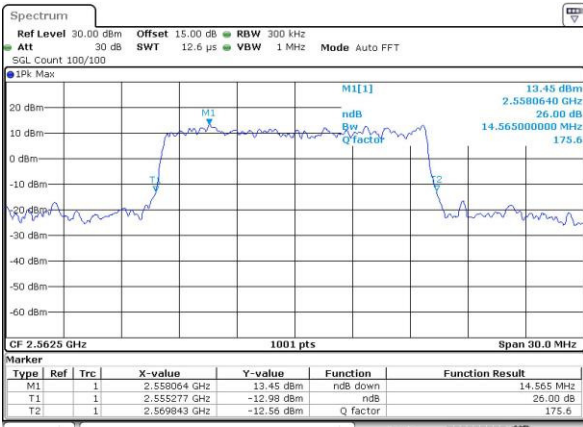

Date: 3.MAY.2016 21:25:01

Lowest Channel / 15MHz / 16QAM

Date: 3.MAY.2016 21:24:31

Middle Channel / 15MHz / QPSK

Date: 3.MAY.2016 21:25:25

Middle Channel / 15MHz / 16QAM

Date: 3.MAY.2016 21:25:51

Highest Channel / 15MHz / QPSK

Date: 3.MAY.2016 21:26:43

Highest Channel / 15MHz / 16QAM

Date: 3.MAY.2016 21:26:16

LTE Band 7

Lowest Channel / 20MHz / QPSK

Date: 3,MAY,2016 21:40:12

Lowest Channel / 20MHz / 16QAM

Date: 3,MAY,2016 21:39:46