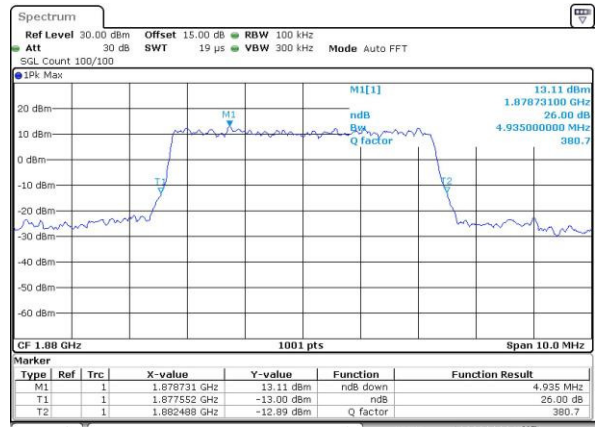

LTE Band 2

Lowest Channel / 5MHz / QPSK

Date: 29\_APR.2016 15:04:13

Lowest Channel / 5MHz / 16QAM

Date: 29\_APR.2016 15:04:23

Middle Channel / 5MHz / QPSK

Date: 29\_APR.2016 15:11:01

Middle Channel / 5MHz / 16QAM

Date: 29\_APR.2016 15:11:42

Highest Channel / 5MHz / QPSK

Date: 29\_APR.2016 15:14:08

Highest Channel / 5MHz / 16QAM

Date: 29\_APR.2016 15:14:18

LTE Band 2

Lowest Channel / 10MHz / QPSK

Date: 29\_APR.2016 15:21:24