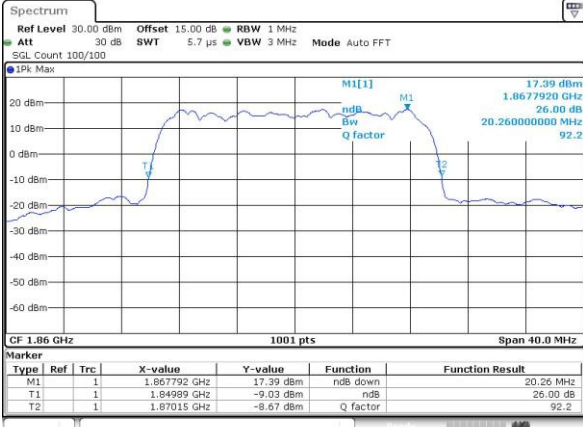

Date: 29\_APR.2016 15:31:18

Highest Channel / 10MHz / 16QAM

Date: 29\_APR.2016 15:31:28

LTE Band 2

Lowest Channel / 15MHz / QPSK

Date: 29\_APR.2016 15:38:14

Lowest Channel / 15MHz / 16QAM

Date: 29\_APR.2016 15:38:45

Middle Channel / 15MHz / QPSK

Date: 29\_APR.2016 15:45:52

Middle Channel / 15MHz / 16QAM

Date: 29\_APR.2016 15:46:03

Highest Channel / 15MHz / QPSK

Date: 29\_APR.2016 15:48:29

Highest Channel / 15MHz / 16QAM

Date: 29\_APR.2016 15:48:39

LTE Band 2

Lowest Channel / 20MHz / QPSK

Date: 29\_APR.2016 15:55:46

Lowest Channel / 20MHz / 16QAM

Date: 29\_APR.2016 15:55:57

Middle Channel / 20MHz / QPSK

Date: 29\_APR.2016 16:37:41

Middle Channel / 20MHz / 16QAM

Date: 29\_APR.2016 16:37:51

Highest Channel / 20MHz / QPSK

Date: 29\_APR.2016 16:40:17

Highest Channel / 20MHz / 16QAM

Date: 29\_APR.2016 16:40:27

LTE Band 4

Lowest Channel / 1.4MHz / QPSK