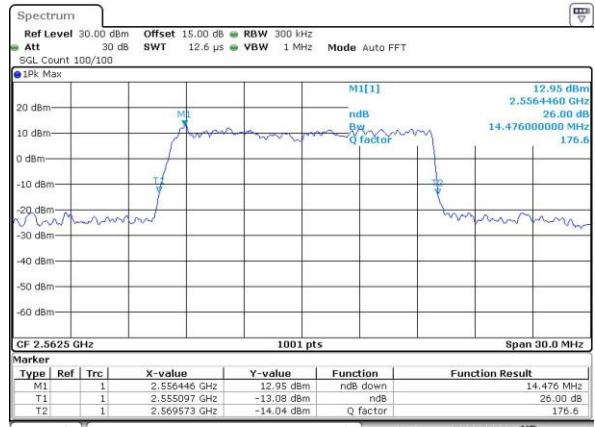

Date: 3.MAY.2016 21:25:01

Lowest Channel / 15MHz / 16QAM

Date: 3.MAY.2016 21:24:31

Middle Channel / 15MHz / QPSK

Date: 3.MAY.2016 21:25:25

Middle Channel / 15MHz / 16QAM

Date: 3.MAY.2016 21:25:51

Highest Channel / 15MHz / QPSK

Date: 3.MAY.2016 21:26:43

Highest Channel / 15MHz / 16QAM

Date: 3.MAY.2016 21:26:16

LTE Band 7

Lowest Channel / 20MHz / QPSK

Date: 3,MAY,2016 21:40:12

Lowest Channel / 20MHz / 16QAM

Date: 3,MAY,2016 21:39:46