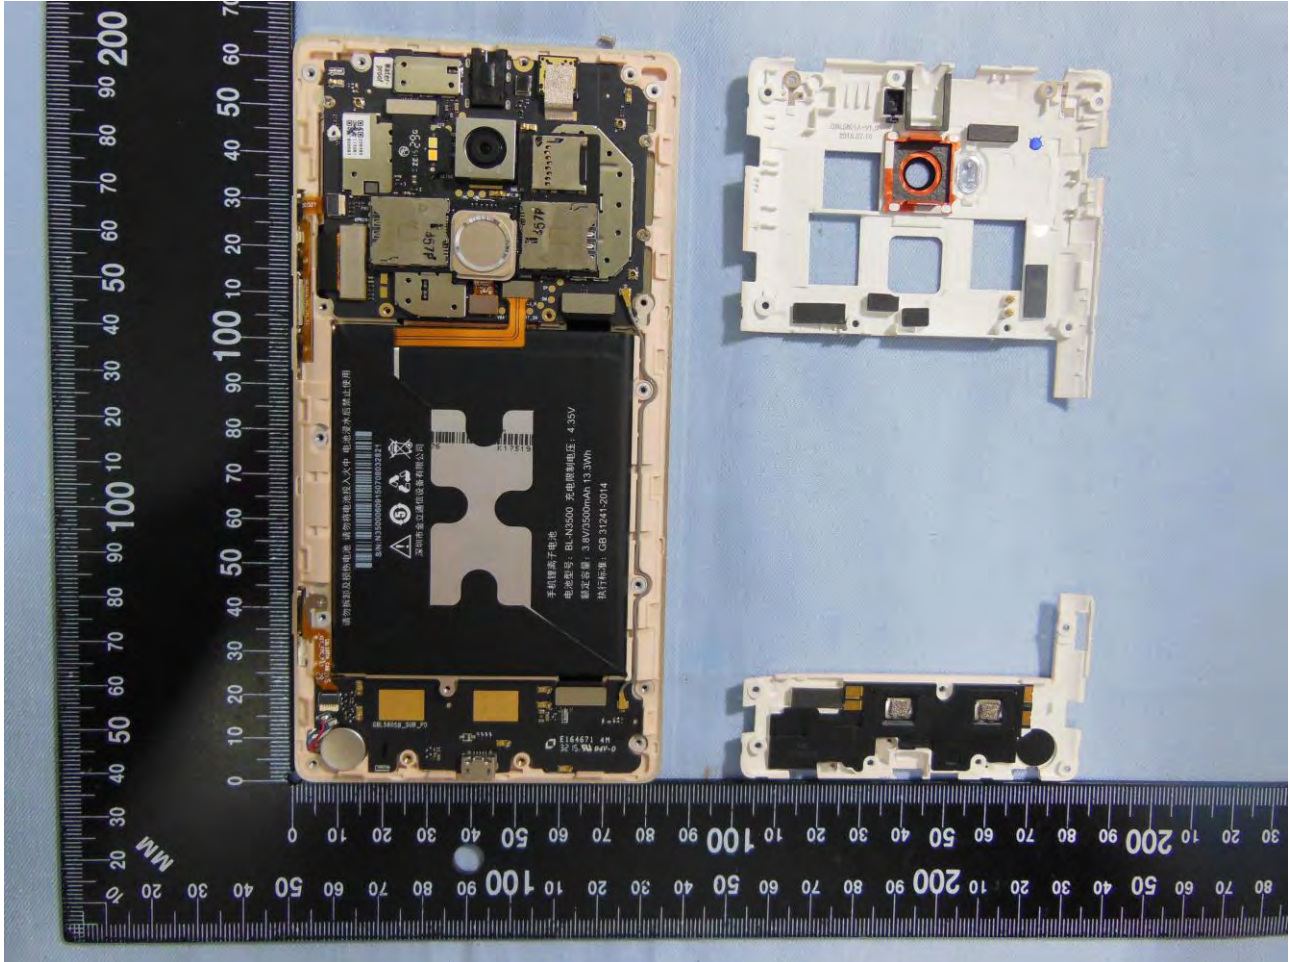

3. Internal Photograph of EUT

Brand Name: BLU; Model Name: PURE XL

Brand Name: BLU; Model Name: PURE XL

Brand Name: BLU; Model Name: PURE XL

Brand Name: BLU; Model Name: PURE XL

Brand Name: BLU; Model Name: PURE XL