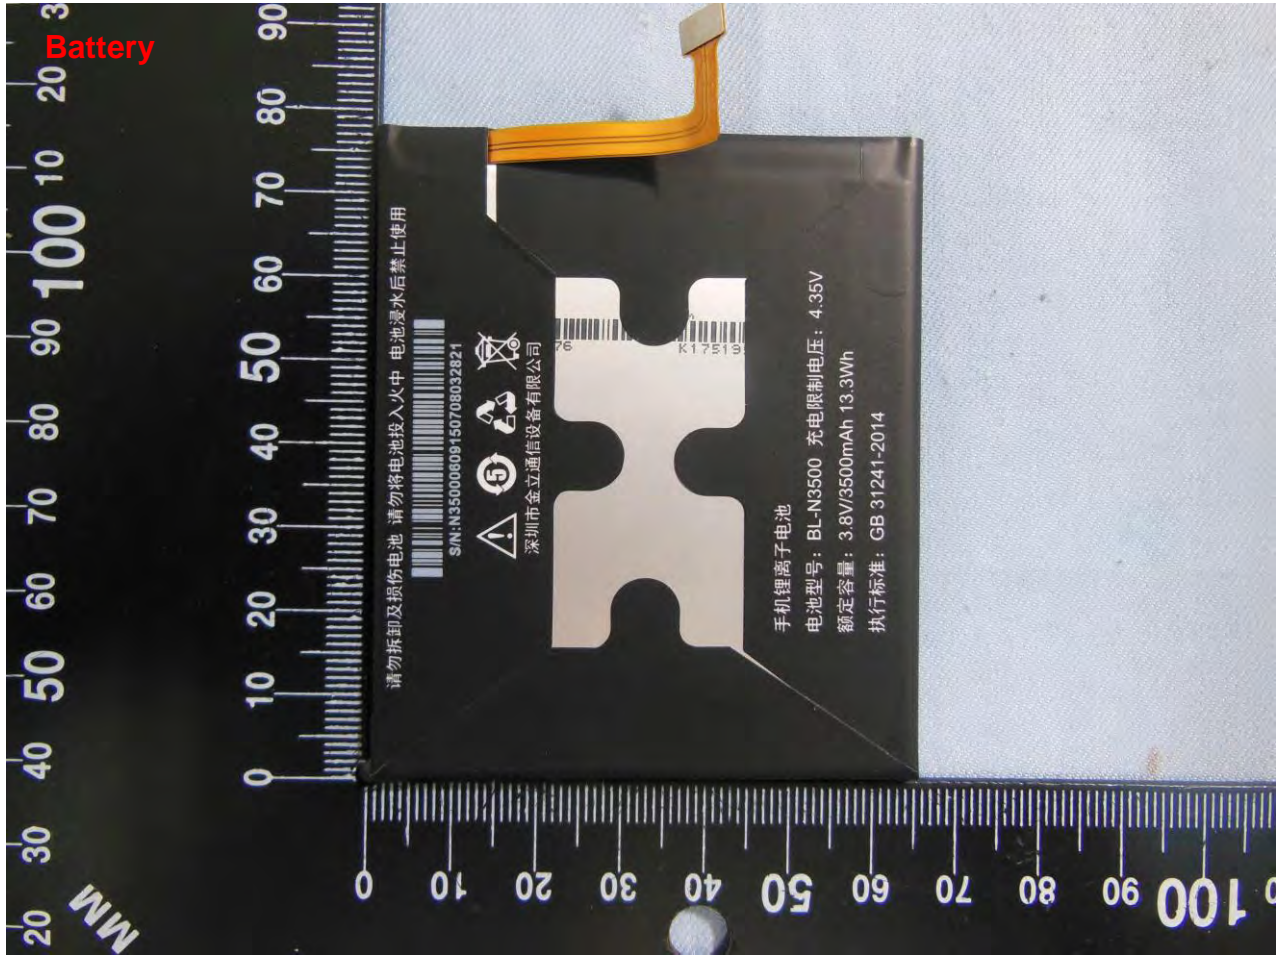

Remark: For accessories equipped with this EUT, please refer to the following photos.

Brand Name: BLU; Model Name: PURE XL

Brand Name: BLU; Model Name: PURE XL

AC Adapter

Brand Name: BLU; Model Name: PURE XL