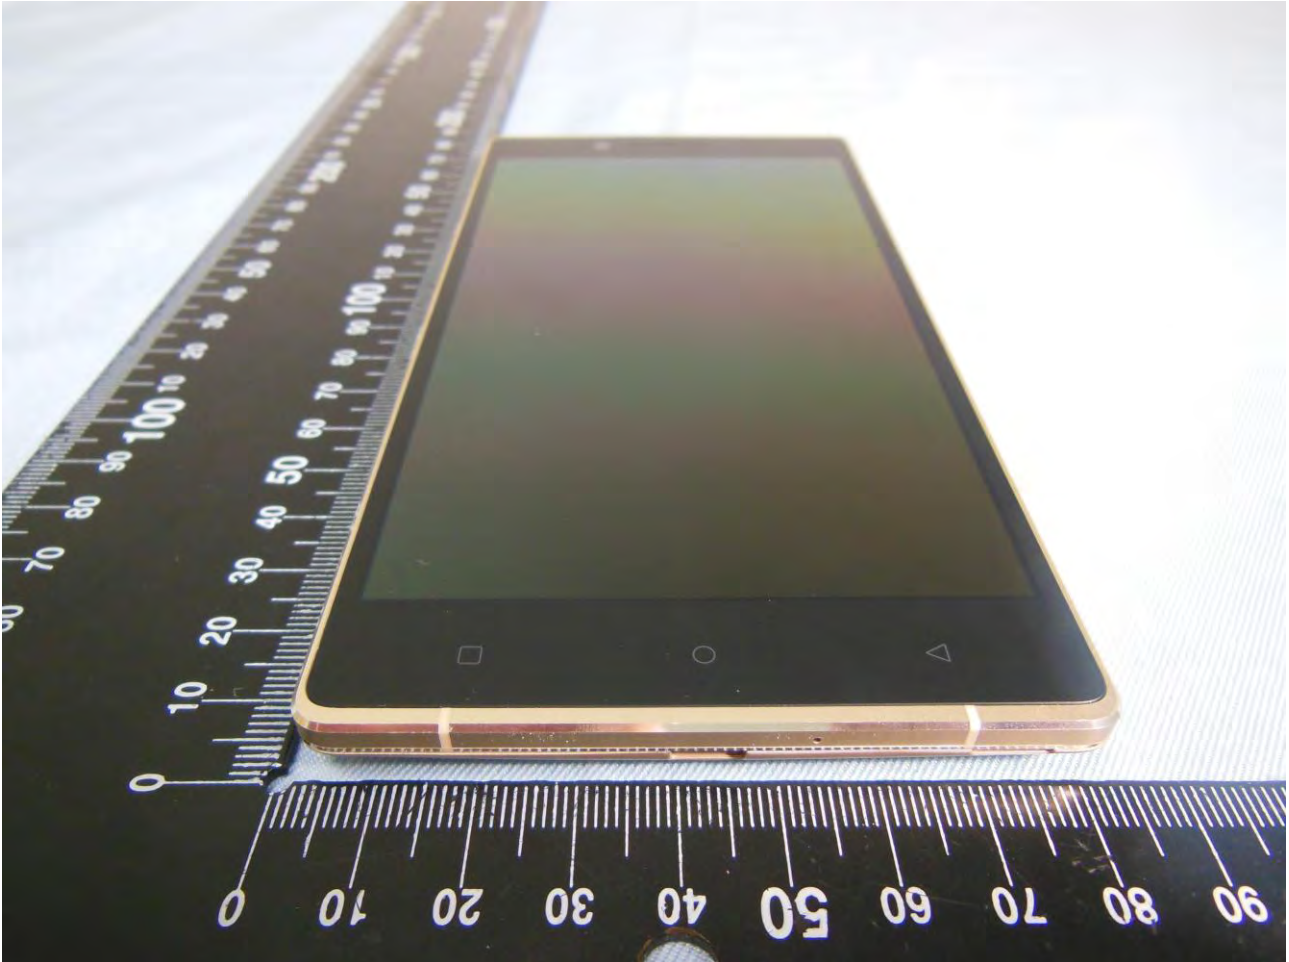

1. External Photograph of EUT

Brand Name: BLU; Model Name: PURE XL

Brand Name: BLU; Model Name: PURE XL

Brand Name: BLU; Model Name: PURE XL

Brand Name: BLU; Model Name: PURE XL

Brand Name: BLU; Model Name: PURE XL

Brand Name: BLU; Model Name: PURE XL