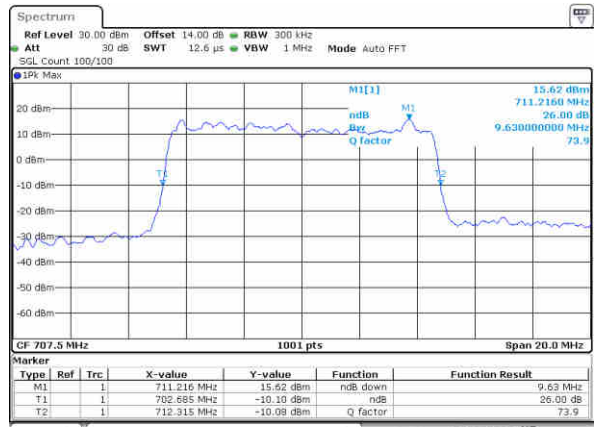

Lowest Channel / 10MHz / QPSK

Date: 29.NOV.2017 18:58:55

Lowest Channel / 10MHz / 16QAM

Date: 29.NOV.2017 18:59:05

Middle Channel / 10MHz / QPSK

Date: 29.NOV.2017 19:06:05

Middle Channel / 10MHz / 16QAM

Date: 29.NOV.2017 19:06:15

Highest Channel / 10MHz / QPSK

Date: 29.NOV.2017 19:08:38

Highest Channel / 10MHz / 16QAM

Date: 29.NOV.2017 19:08:48

LTE Band 17

Lowest Channel / 5MHz / QPSK

Date: 9,NOV,2017 20:49:09

Lowest Channel / 5MHz / 16QAM