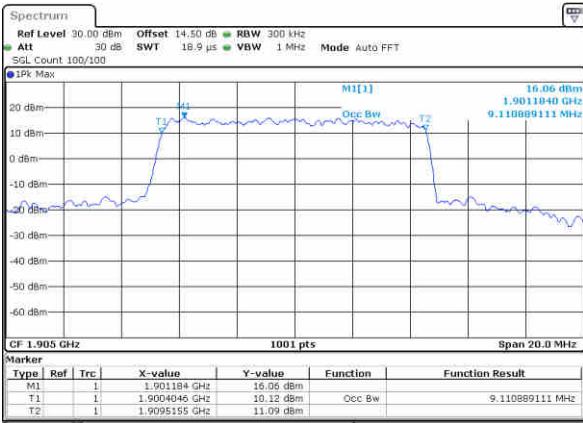

Date: 3 NOV 2017 19:52:32

Middle Channel / 5MHz / 16QAM

Date: 3 NOV 2017 19:52:42

Highest Channel / 5MHz / QPSK

Date: 3 NOV 2017 19:54:58

Highest Channel / 5MHz / 16QAM

Date: 3 NOV 2017 19:55:08

LTE Band 2

Lowest Channel / 10MHz / QPSK

Date: 3 NOV 2017 20:01:56

Lowest Channel / 10MHz / 16QAM

Date: 3 NOV 2017 20:02:06

Middle Channel / 10MHz / QPSK

Date: 3 NOV 2017 20:08:53

Middle Channel / 10MHz / 16QAM

Date: 3 NOV 2017 20:09:03

Highest Channel / 10MHz / QPSK

Date: 3 NOV 2017 20:11:19

Highest Channel / 10MHz / 16QAM

Date: 3 NOV 2017 20:11:29

LTE Band 2

Lowest Channel / 15MHz / QPSK

Date: 3 NOV 2017 20:18:16

Lowest Channel / 15MHz / 16QAM