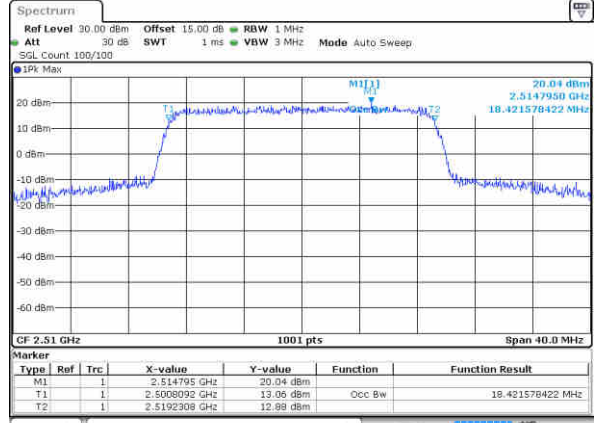

Date: 3 NOV 2017 21:45:09

Highest Channel / 15MHz / 16QAM

Date: 3 NOV 2017 21:45:19

LTE Band 7

Lowest Channel / 20MHz / QPSK

Date: 3 NOV 2017 22:06:01

Lowest Channel / 20MHz / 16QAM

Date: 3 NOV 2017 22:06:10