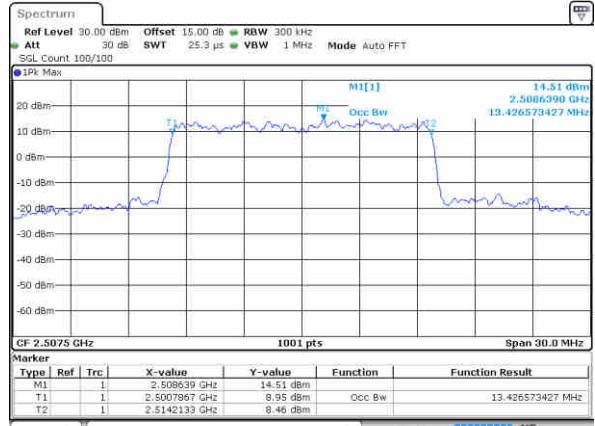

Lowest Channel / 15MHz / 16QAM

Date: 3 NOV 2017 21:35:58