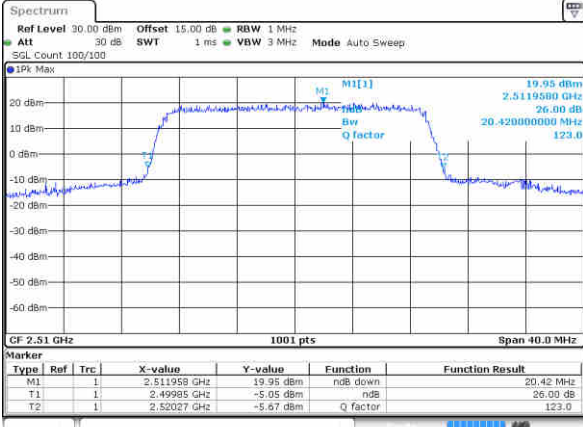

Highest Channel / 15MHz / 16QAM

Date: 3 NOV 2017 21:45:38

LTE Band 7

Lowest Channel / 20MHz / QPSK

Date: 3 NOV 2017 22:06:20

Lowest Channel / 20MHz / 16QAM

Date: 3 NOV 2017 22:06:30

Middle Channel / 20MHz / QPSK