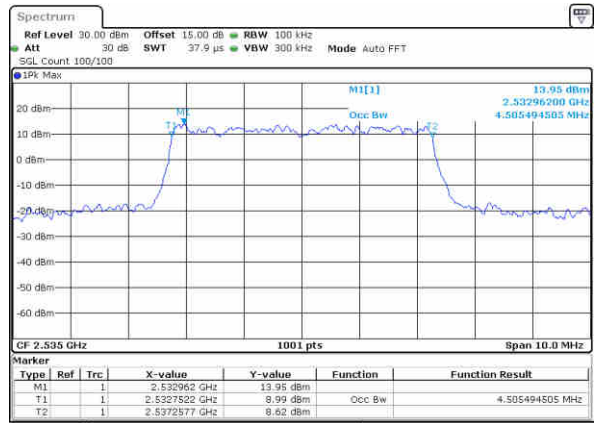

Middle Channel / 5MHz / 16QAM

Date: 3 NOV 2017 21:10:17