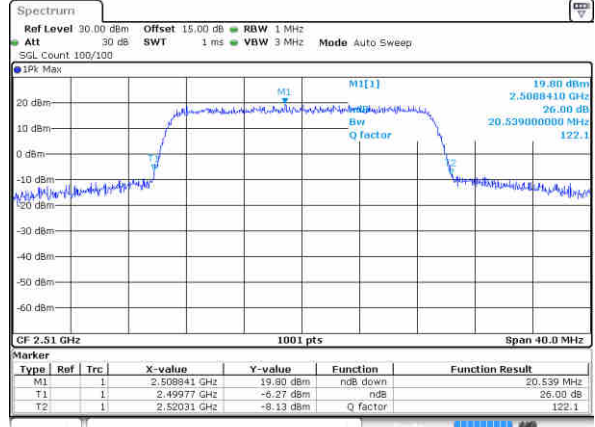

Highest Channel / 15MHz / 16QAM

Date: 3 NOV 2017 21:45:38

LTE Band 7

Lowest Channel / 20MHz / QPSK

Date: 3 NOV 2017 22:06:20

Lowest Channel / 20MHz / 16QAM

Date: 3 NOV 2017 22:06:30

Middle Channel / 20MHz / QPSK