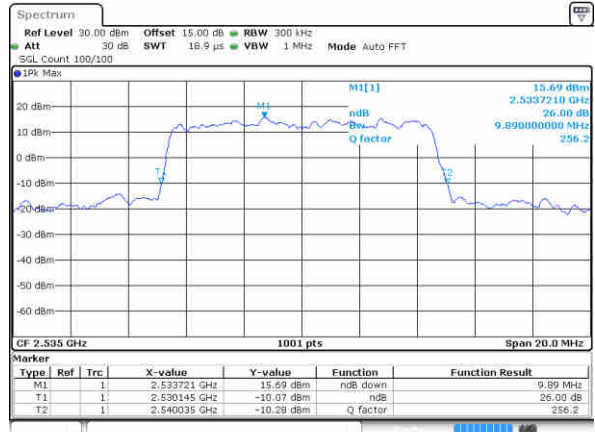

LTE Band 7

Lowest Channel / 10MHz / QPSK

Date: 3 NOV 2017 21:19:49

Lowest Channel / 10MHz / 16QAM

Date: 3 NOV 2017 21:19:58

Middle Channel / 10MHz / QPSK

Date: 3 NOV 2017 21:26:46

Middle Channel / 10MHz / 16QAM

Date: 3 NOV 2017 21:26:56

Highest Channel / 10MHz / QPSK

Date: 3 NOV 2017 21:29:11

Highest Channel / 10MHz / 16QAM

Date: 3 NOV 2017 21:29:20

LTE Band 7

Lowest Channel / 15MHz / QPSK

Date: 3 NOV 2017 21:36:08