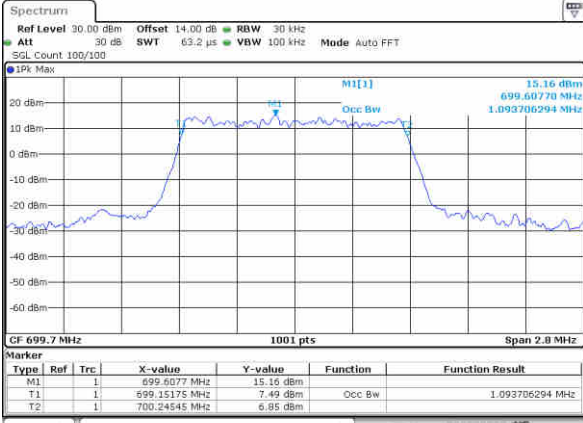

Date: 3 NOV 2017 21:45:09

Highest Channel / 15MHz / 16QAM

Date: 3 NOV 2017 21:45:19

LTE Band 7

Lowest Channel / 20MHz / QPSK

Date: 3 NOV 2017 22:06:01

Lowest Channel / 20MHz / 16QAM

Date: 3 NOV 2017 22:06:10

Middle Channel / 20MHz / QPSK

Date: 3 NOV 2017 22:12:58

Middle Channel / 20MHz / 16QAM

Date: 3 NOV 2017 22:13:08

Highest Channel / 20MHz / QPSK

Date: 3 NOV 2017 22:15:22

Highest Channel / 20MHz / 16QAM

Date: 3 NOV 2017 22:15:32

LTE Band 12

Lowest Channel / 1.4MHz / QPSK

Date: 29.NOV.2017 18:07:54

Lowest Channel / 1.4MHz / 16QAM

Date: 29.NOV.2017 18:08:05

Middle Channel / 1.4MHz / QPSK

Date: 29.NOV.2017 18:15:06

Middle Channel / 1.4MHz / 16QAM