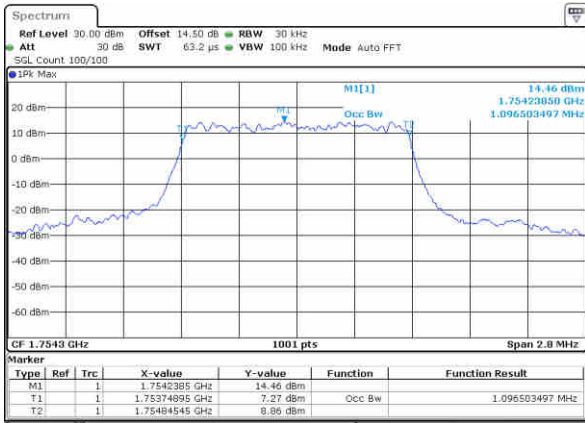

Middle Channel / 20MHz / 16QAM

Date: 3 NOV 2017 20:41:43

Highest Channel / 20MHz / QPSK

Date: 3 NOV 2017 20:43:58

Highest Channel / 20MHz / 16QAM

Date: 3 NOV 2017 20:44:08

LTE Band 4

Lowest Channel / 1.4MHz / QPSK

Date: 6,NOV,2017 21:24:27

Lowest Channel / 1.4MHz / 16QAM

Date: 6,NOV,2017 21:24:37

Middle Channel / 1.4MHz / QPSK

Date: 6,NOV,2017 21:31:33

Middle Channel / 1.4MHz / 16QAM

Date: 6,NOV,2017 21:31:43

Highest Channel / 1.4MHz / QPSK

Date: 6,NOV,2017 21:34:02

Highest Channel / 1.4MHz / 16QAM

Date: 6,NOV,2017 21:34:12

LTE Band 4

Lowest Channel / 3MHz / QPSK

Date: 6,NOV,2017 21:41:07

Lowest Channel / 3MHz / 16QAM

Date: 6,NOV,2017 21:41:17