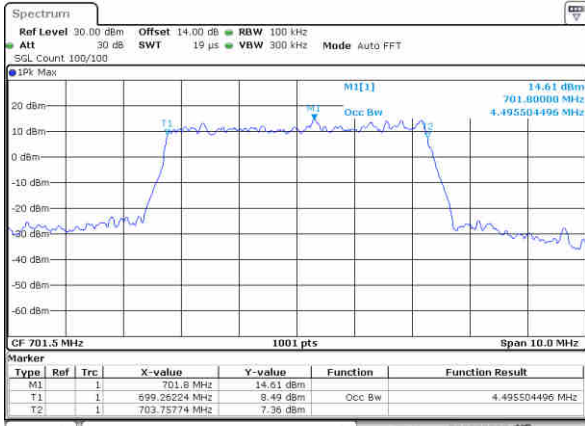

Highest Channel / 3MHz / 16QAM

Date: 29,NOV,2017 18:34:42

LTE Band 12

Lowest Channel / 5MHz / QPSK

Date: 29.NOV.2017 18:41:43

Lowest Channel / 5MHz / 16QAM

Date: 29.NOV.2017 18:41:53

Middle Channel / 5MHz / QPSK