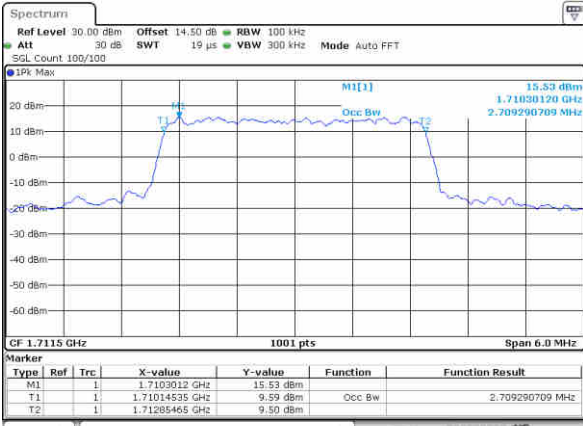

Date: 6,NOV,2017 21:34:02

Highest Channel / 1.4MHz / 16QAM

Date: 6,NOV,2017 21:34:12

LTE Band 4

Lowest Channel / 3MHz / QPSK

Date: 6,NOV,2017 21:41:07

Lowest Channel / 3MHz / 16QAM

Date: 6,NOV,2017 21:41:17