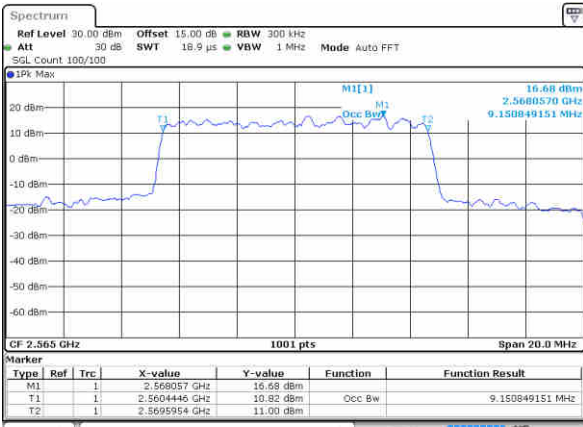

Date: 3 NOV 2017 21:12:42

LTE Band 7

Lowest Channel / 10MHz / QPSK

Date: 3 NOV 2017 21:19:29

Lowest Channel / 10MHz / 16QAM

Date: 3 NOV 2017 21:19:39

Middle Channel / 10MHz / QPSK

Date: 3 NOV 2017 21:26:26

Middle Channel / 10MHz / 16QAM

Date: 3 NOV 2017 21:26:36

Highest Channel / 10MHz / QPSK

Date: 3 NOV 2017 21:28:51

Highest Channel / 10MHz / 16QAM

Date: 3 NOV 2017 21:29:01

LTE Band 7

Lowest Channel / 15MHz / QPSK