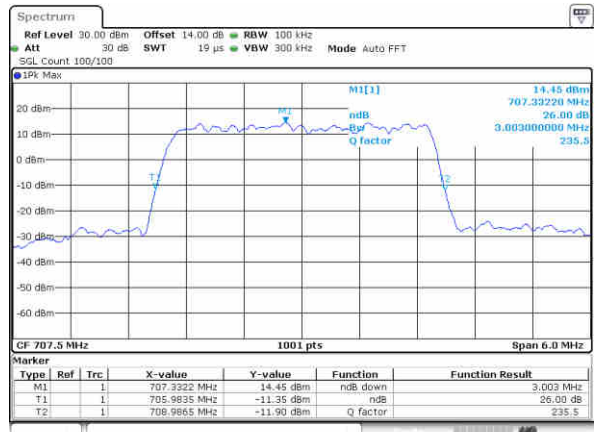

Lowest Channel / 3MHz / 16QAM

Date: 29.NOV.2017 18:25:19

Middle Channel / 3MHz / QPSK

Date: 29.NOV.2017 18:25:20

Middle Channel / 3MHz / 16QAM

Date: 29.NOV.2017 18:25:30

Highest Channel / 3MHz / QPSK

Date: 29.NOV.2017 18:24:52