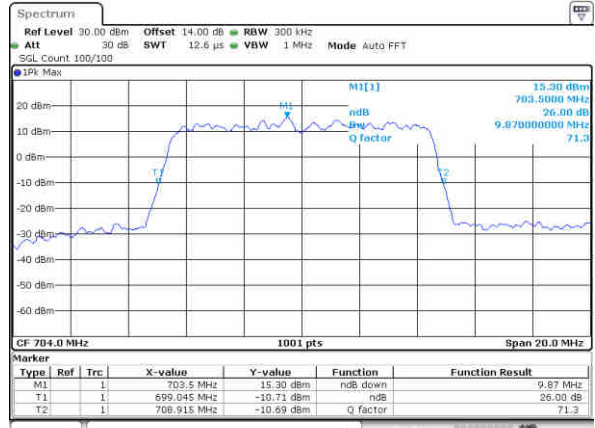

Lowest Channel / 10MHz / 16QAM

Date: 29.NOV.2017 18:59:05