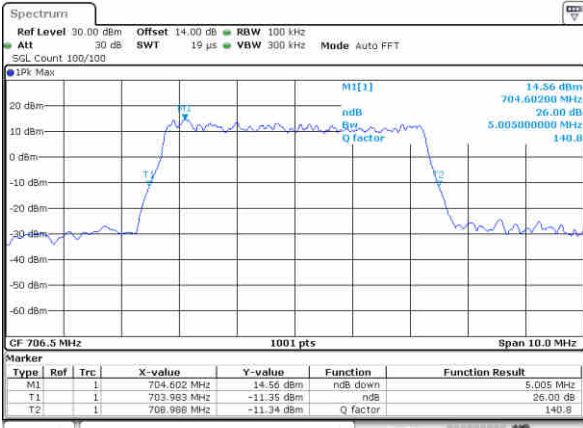

Highest Channel / 10MHz / QPSK

Date: 29.NOV.2017 19:08:38

Highest Channel / 10MHz / 16QAM

Date: 29.NOV.2017 19:08:48

LTE Band 17

Lowest Channel / 5MHz / QPSK

Date: 9,NOV,2017 20:49:09

Lowest Channel / 5MHz / 16QAM