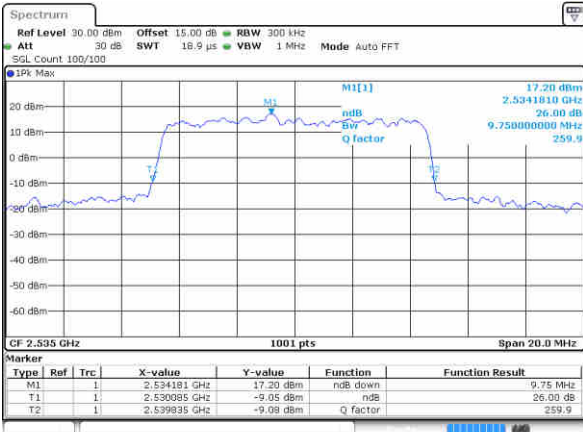

LTE Band 7

Lowest Channel / 10MHz / QPSK

Date: 3 NOV 2017 21:19:49

Lowest Channel / 10MHz / 16QAM

Date: 3 NOV 2017 21:19:58

Middle Channel / 10MHz / QPSK

Date: 3 NOV 2017 21:26:46

Middle Channel / 10MHz / 16QAM

Date: 3 NOV 2017 21:26:56

Highest Channel / 10MHz / QPSK

Date: 3 NOV 2017 21:29:11

Highest Channel / 10MHz / 16QAM

Date: 3 NOV 2017 21:29:20

LTE Band 7

Lowest Channel / 15MHz / QPSK

Date: 3 NOV 2017 21:36:08