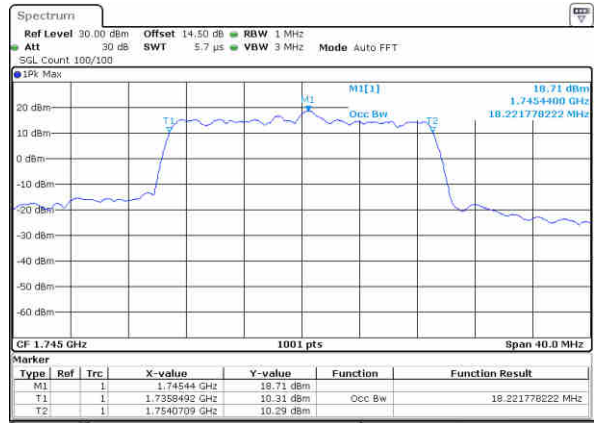

Date: 6,NOV,2017 22:38:09

Middle Channel / 15MHz / 16QAM

Date: 6,NOV,2017 22:38:19

Highest Channel / 15MHz / QPSK

Date: 6,NOV,2017 22:40:39

Highest Channel / 15MHz / 16QAM

Date: 6,NOV,2017 22:40:49

LTE Band 4

Lowest Channel / 20MHz / QPSK

Date: 6,NOV,2017 22:47:44

Lowest Channel / 20MHz / 16QAM

Date: 6,NOV,2017 22:47:54

Middle Channel / 20MHz / QPSK

Date: 6,NOV,2017 22:54:46

Middle Channel / 20MHz / 16QAM

Date: 6,NOV,2017 22:54:56

Highest Channel / 20MHz / QPSK

Date: 6,NOV,2017 22:57:17

Highest Channel / 20MHz / 16QAM

Date: 6,NOV,2017 22:57:27

LTE Band 7

Lowest Channel / 5MHz / QPSK

Date: 3 NOV 2017 21:03:10

Lowest Channel / 5MHz / 16QAM