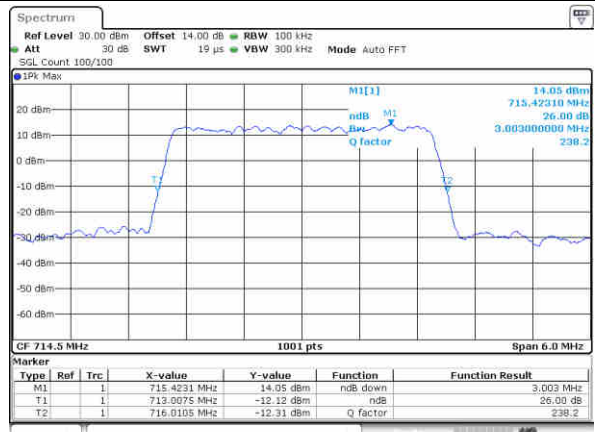

Highest Channel / 3MHz / 16QAM

Date: 29.NOV.2017 18:25:02