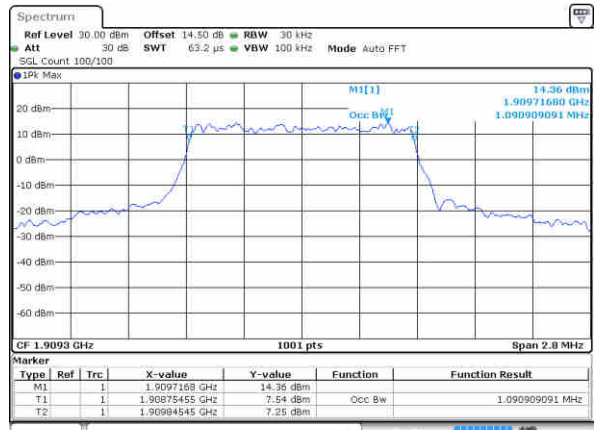

Mode	LTE Band 17 : 99%OBW(MHz)											
	1.4MHz		3MHz		5MHz		10MHz		15MHz		20MHz	
Mod.	QPSK	16QAM	QPSK	16QAM	QPSK	16QAM	QPSK	16QAM	QPSK	16QAM	QPSK	16QAM
Lowest CH	-	-	-	-	4.51	4.51	9.13	9.07	-	-	-	-
Middle CH	-	-	-	-	4.51	4.52	9.05	9.05	-	-	-	-
Highest CH	-	-	-	-	4.50	4.51	9.01	9.07	-	-	-	-

LTE Band 2

Lowest Channel / 1.4MHz / QPSK

Date: 3 NOV 2017 19:12:55

Lowest Channel / 1.4MHz / 16QAM

Date: 3 NOV 2017 19:13:05

Middle Channel / 1.4MHz / QPSK

Date: 3 NOV 2017 19:19:52

Middle Channel / 1.4MHz / 16QAM

Date: 3 NOV 2017 19:20:02

Highest Channel / 1.4MHz / QPSK

Date: 3 NOV 2017 19:22:18

Highest Channel / 1.4MHz / 16QAM

Date: 3 NOV 2017 19:22:28

LTE Band 2

Lowest Channel / 3MHz / QPSK

Date: 3 NOV 2017 19:29:15