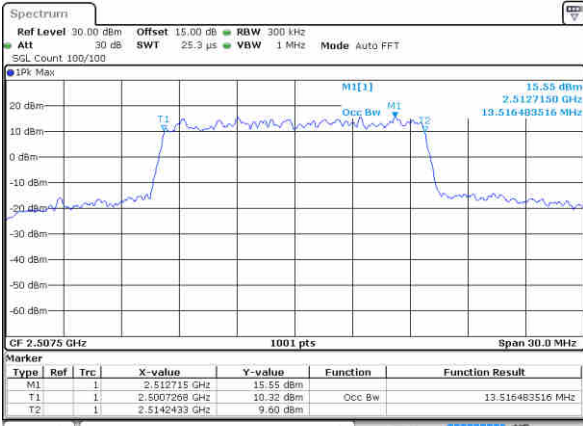

Date: 3 NOV 2017 21:12:42

LTE Band 7

Lowest Channel / 10MHz / QPSK

Date: 3 NOV 2017 21:19:29

Lowest Channel / 10MHz / 16QAM

Date: 3 NOV 2017 21:19:39

Middle Channel / 10MHz / QPSK

Date: 3 NOV 2017 21:26:26

Middle Channel / 10MHz / 16QAM

Date: 3 NOV 2017 21:26:36

Highest Channel / 10MHz / QPSK

Date: 3 NOV 2017 21:28:51

Highest Channel / 10MHz / 16QAM

Date: 3 NOV 2017 21:29:01

LTE Band 7

Lowest Channel / 15MHz / QPSK