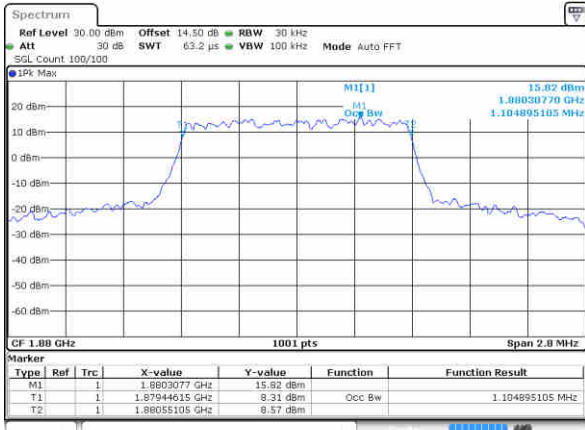

Mode	LTE Band 17 : 99%OBW(MHz)											
	1.4MHz		3MHz		5MHz		10MHz		15MHz		20MHz	
Mod.	QPSK	16QAM	QPSK	16QAM	QPSK	16QAM	QPSK	16QAM	QPSK	16QAM	QPSK	16QAM
Lowest CH	-	-	-	-	4.51	4.51	9.13	9.07	-	-	-	-
Middle CH	-	-	-	-	4.51	4.52	9.05	9.05	-	-	-	-
Highest CH	-	-	-	-	4.50	4.51	9.01	9.07	-	-	-	-

LTE Band 2

Lowest Channel / 1.4MHz / QPSK

Date: 3 NOV 2017 19:12:55

Lowest Channel / 1.4MHz / 16QAM

Date: 3 NOV 2017 19:13:05

Middle Channel / 1.4MHz / QPSK

Date: 3 NOV 2017 19:19:52

Middle Channel / 1.4MHz / 16QAM

Date: 3 NOV 2017 19:20:02

Highest Channel / 1.4MHz / QPSK

Date: 3 NOV 2017 19:22:18

Highest Channel / 1.4MHz / 16QAM

Date: 3 NOV 2017 19:22:28

LTE Band 2

Lowest Channel / 3MHz / QPSK

Date: 3 NOV 2017 19:29:15