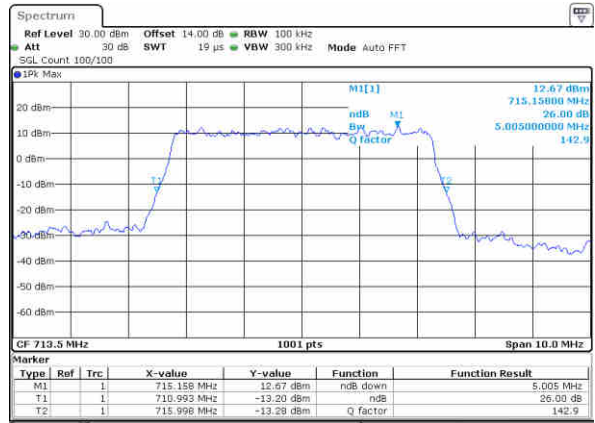

Highest Channel / 3MHz / 16QAM

Date: 29.NOV.2017 18:25:02

LTE Band 12

Lowest Channel / 5MHz / QPSK

Date: 29,NOV,2017 18:42:10

Lowest Channel / 5MHz / 16QAM

Date: 29,NOV,2017 18:42:13

Middle Channel / 5MHz / QPSK

Date: 29,NOV,2017 18:49:13

Middle Channel / 5MHz / 16QAM

Date: 29,NOV,2017 18:49:13

Highest Channel / 5MHz / QPSK

Date: 29,NOV,2017 18:51:46

Highest Channel / 5MHz / 16QAM

Date: 29,NOV,2017 18:51:56

LTE Band 12