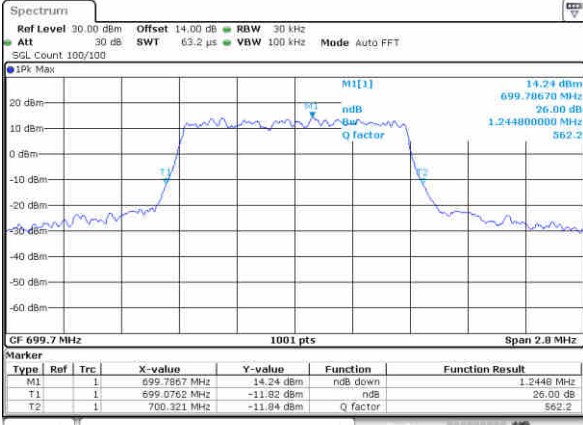

LTE Band 12

Lowest Channel / 1.4MHz / QPSK

Date: 29,NOV,2017 18:10:25