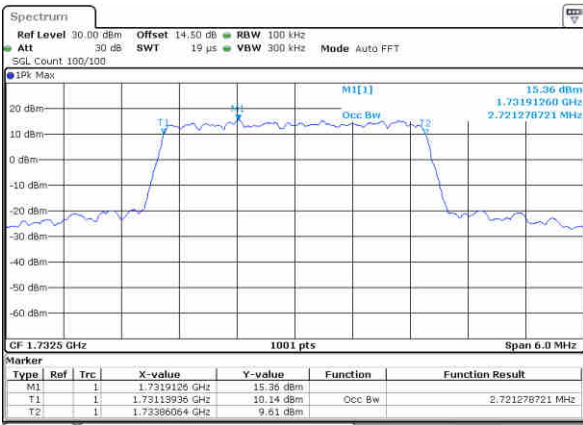

Middle Channel / 3MHz / QPSK

Date: 6,NOV,2017 21:48:12