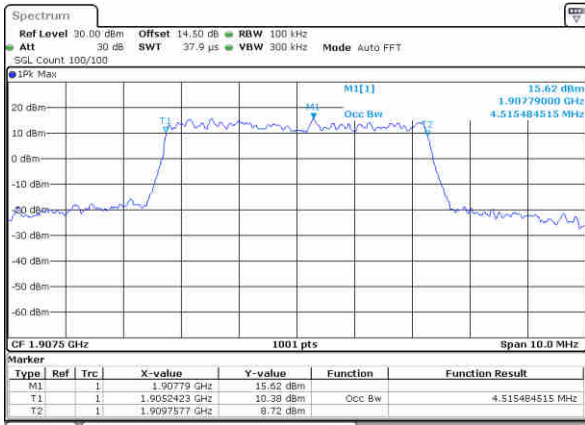

Highest Channel / 3MHz / 16QAM

Date: 3 NOV 2017 19:38:48

LTE Band 2

Lowest Channel / 5MHz / QPSK

Date: 3 NOV 2017 19:45:35

Lowest Channel / 5MHz / 16QAM

Date: 3 NOV 2017 19:45:45

Middle Channel / 5MHz / QPSK

Date: 3 NOV 2017 19:52:32

Middle Channel / 5MHz / 16QAM

Date: 3 NOV 2017 19:52:42

Highest Channel / 5MHz / QPSK

Date: 3 NOV 2017 19:54:58

Highest Channel / 5MHz / 16QAM

Date: 3 NOV 2017 19:55:08

LTE Band 2