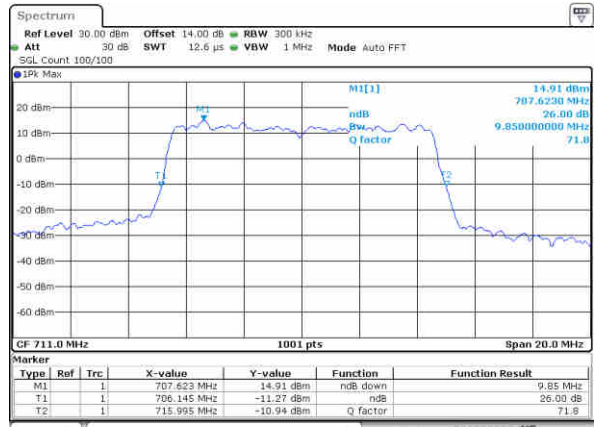

Highest Channel / 10MHz / QPSK

Date: 29.NOV.2017 19:08:38

Highest Channel / 10MHz / 16QAM

Date: 29.NOV.2017 19:08:48

LTE Band 17

Lowest Channel / 5MHz / QPSK

Date: 9,NOV,2017 20:49:09

Lowest Channel / 5MHz / 16QAM