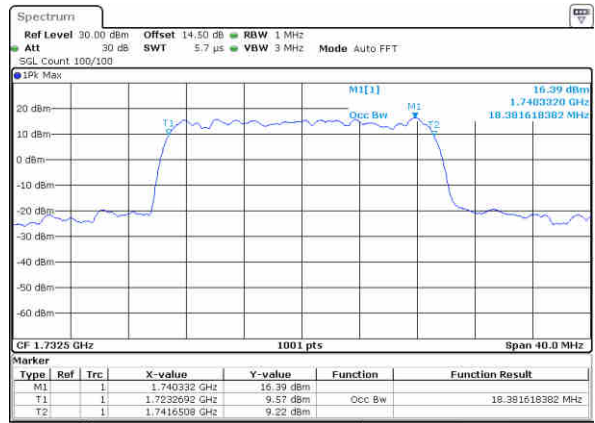

Date: 6,NOV,2017 22:38:09

Middle Channel / 15MHz / 16QAM

Date: 6,NOV,2017 22:38:19

Highest Channel / 15MHz / QPSK

Date: 6,NOV,2017 22:40:39

Highest Channel / 15MHz / 16QAM

Date: 6,NOV,2017 22:40:49

LTE Band 4

Lowest Channel / 20MHz / QPSK

Date: 6,NOV,2017 22:47:44

Lowest Channel / 20MHz / 16QAM

Date: 6,NOV,2017 22:47:54

Middle Channel / 20MHz / QPSK

Date: 6,NOV,2017 22:54:46

Middle Channel / 20MHz / 16QAM

Date: 6,NOV,2017 22:54:56

Highest Channel / 20MHz / QPSK

Date: 6,NOV,2017 22:57:17

Highest Channel / 20MHz / 16QAM

Date: 6,NOV,2017 22:57:27

LTE Band 7

Lowest Channel / 5MHz / QPSK

Date: 3 NOV 2017 21:03:10

Lowest Channel / 5MHz / 16QAM