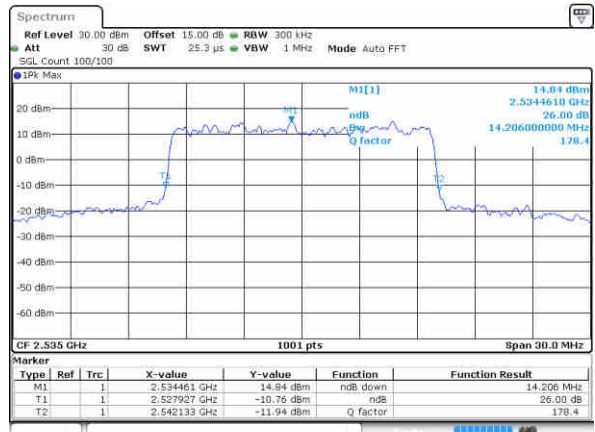

Lowest Channel / 15MHz / 16QAM

Date: 3 NOV 2017 21:36:18

Middle Channel / 15MHz / QPSK

Date: 3 NOV 2017 21:43:05

Middle Channel / 15MHz / 16QAM

Date: 3 NOV 2017 21:43:14

Highest Channel / 15MHz / QPSK

Date: 3 NOV 2017 21:45:29

Highest Channel / 15MHz / 16QAM

Date: 3 NOV 2017 21:45:38

LTE Band 7

Lowest Channel / 20MHz / QPSK

Date: 3 NOV 2017 22:06:20

Lowest Channel / 20MHz / 16QAM

Date: 3 NOV 2017 22:06:30

Middle Channel / 20MHz / QPSK