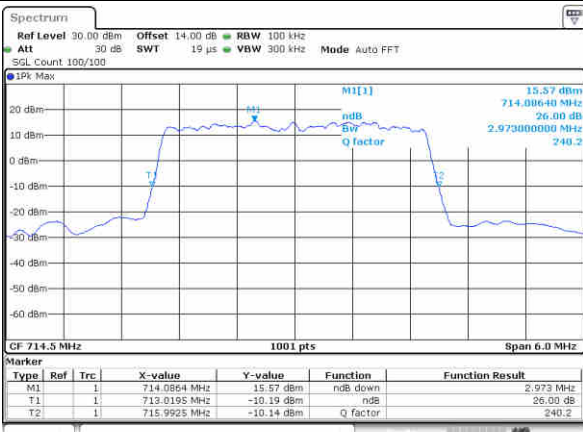

Lowest Channel / 3MHz / 16QAM

Date: 29.NOV.2017 18:25:19

Middle Channel / 3MHz / QPSK

Date: 29.NOV.2017 18:25:20

Middle Channel / 3MHz / 16QAM

Date: 29.NOV.2017 18:25:30

Highest Channel / 3MHz / QPSK

Date: 29.NOV.2017 18:24:52