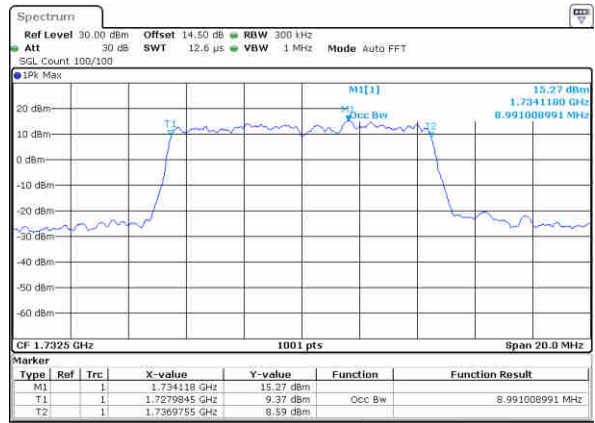

Date: 6,NOV,2017 22:05:01

Highest Channel / 5MHz / QPSK

Date: 6,NOV,2017 22:07:20

Highest Channel / 5MHz / 16QAM

Date: 6,NOV,2017 22:07:30

LTE Band 4

Lowest Channel / 10MHz / QPSK

Date: 6,NOV,2017 22:14:25

Lowest Channel / 10MHz / 16QAM

Date: 6,NOV,2017 22:14:35

Middle Channel / 10MHz / QPSK

Date: 6,NOV,2017 22:21:29

Middle Channel / 10MHz / 16QAM

Date: 6,NOV,2017 22:21:39

Highest Channel / 10MHz / QPSK

Date: 6,NOV,2017 22:23:59

Highest Channel / 10MHz / 16QAM

Date: 6,NOV,2017 22:23:09

LTE Band 4

Lowest Channel / 15MHz / QPSK

Date: 6,NOV,2017 22:31:04

Lowest Channel / 15MHz / 16QAM

Date: 6,NOV,2017 22:31:14

Middle Channel / 15MHz / QPSK