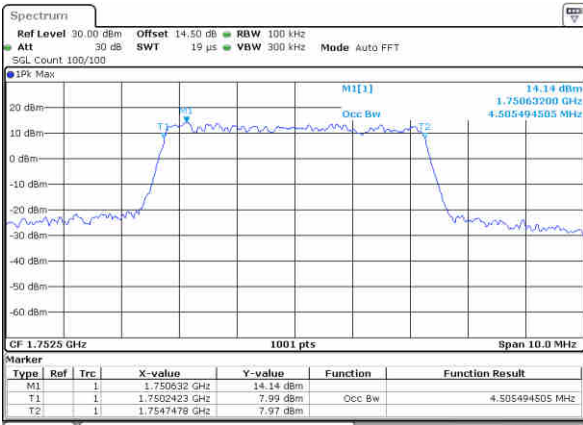

LTE Band 4

Lowest Channel / 5MHz / QPSK

Date: 6,NOV,2017 21:57:46

Lowest Channel / 5MHz / 16QAM

Date: 6,NOV,2017 21:57:56

Middle Channel / 5MHz / QPSK

Date: 6,NOV,2017 22:04:51

Middle Channel / 5MHz / 16QAM

Date: 6,NOV,2017 22:05:01

Highest Channel / 5MHz / QPSK

Date: 6,NOV,2017 22:07:20

Highest Channel / 5MHz / 16QAM

Date: 6,NOV,2017 22:07:30

LTE Band 4

Lowest Channel / 10MHz / QPSK

Date: 6,NOV,2017 22:14:25