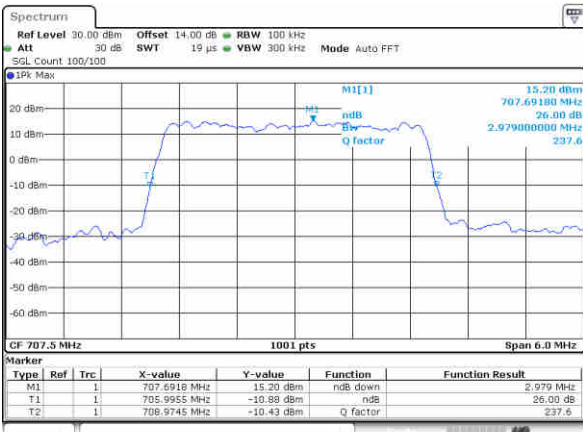

Middle Channel / 3MHz / QPSK

Date: 29.NOV.2017 18:25:20