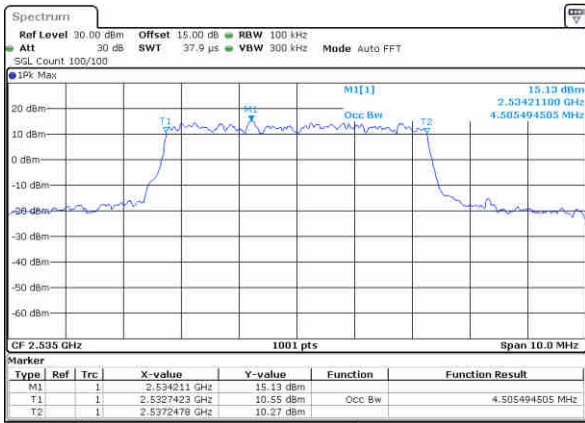

Middle Channel / 5MHz / QPSK

Date: 3 NOV 2017 21:10:07