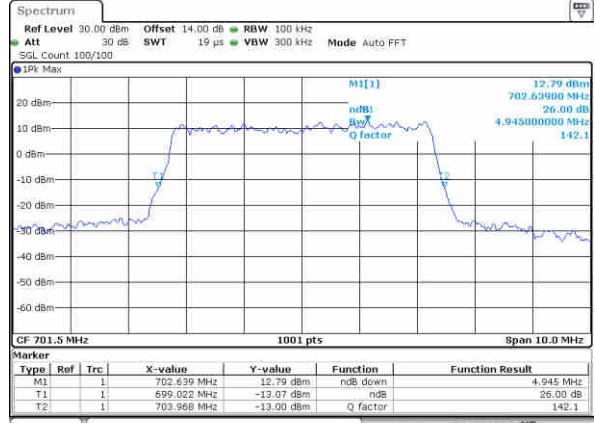

Highest Channel / 3MHz / 16QAM

Date: 29.NOV.2017 18:25:02

LTE Band 12

Lowest Channel / 5MHz / QPSK

Date: 29,NOV,2017 18:42:10

Lowest Channel / 5MHz / 16QAM

Date: 29,NOV,2017 18:42:13

Middle Channel / 5MHz / QPSK

Date: 29,NOV,2017 18:49:13

Middle Channel / 5MHz / 16QAM

Date: 29,NOV,2017 18:49:13

Highest Channel / 5MHz / QPSK

Date: 29,NOV,2017 18:51:46

Highest Channel / 5MHz / 16QAM

Date: 29,NOV,2017 18:51:56

LTE Band 12