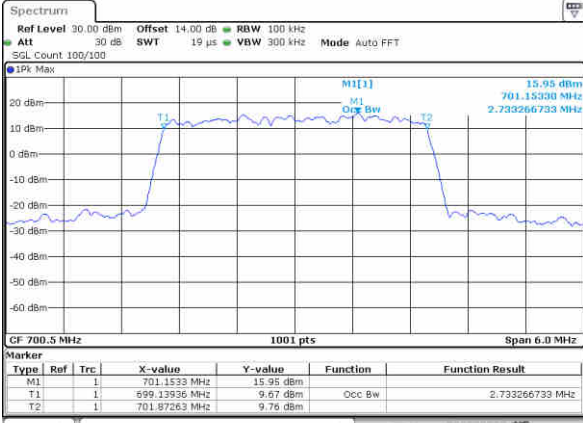

Date: 29.NOV.2017 18:15:16

Highest Channel / 1.4MHz / QPSK

Date: 29.NOV.2017 18:17:38

Highest Channel / 1.4MHz / 16QAM

Date: 29.NOV.2017 18:17:48

LTE Band 12

Lowest Channel / 3MHz / QPSK

Date: 29,NOV,2017 18:24:49