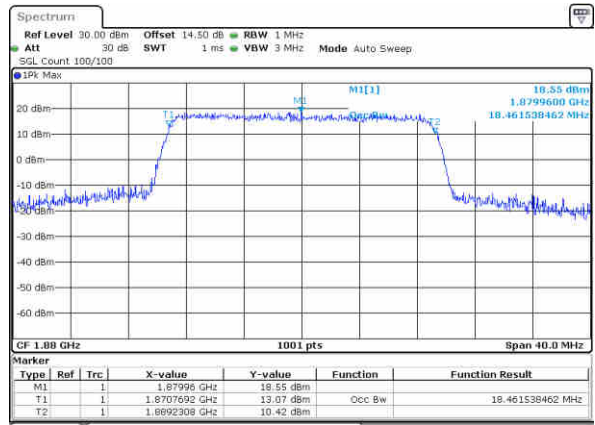

Date: 3 NOV 2017 20:27:49

LTE Band 2

Lowest Channel / 20MHz / QPSK

Date: 3 NOV 2017 20:34:36

Lowest Channel / 20MHz / 16QAM

Date: 3 NOV 2017 20:34:46

Middle Channel / 20MHz / QPSK

Date: 3 NOV 2017 20:41:33

Middle Channel / 20MHz / 16QAM

Date: 3 NOV 2017 20:41:43

Highest Channel / 20MHz / QPSK

Date: 3 NOV 2017 20:43:58

Highest Channel / 20MHz / 16QAM

Date: 3 NOV 2017 20:44:08

LTE Band 4

Lowest Channel / 1.4MHz / QPSK