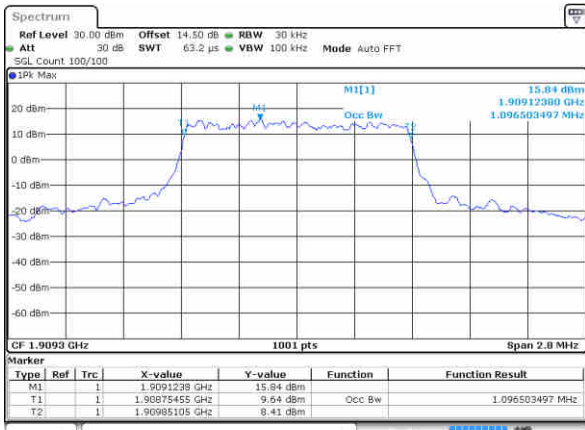

Mode	LTE Band 17 : 99%OBW(MHz)											
	1.4MHz		3MHz		5MHz		10MHz		15MHz		20MHz	
Mod.	QPSK	16QAM	QPSK	16QAM	QPSK	16QAM	QPSK	16QAM	QPSK	16QAM	QPSK	16QAM
Lowest CH	-	-	-	-	4.51	4.51	9.13	9.07	-	-	-	-
Middle CH	-	-	-	-	4.51	4.52	9.05	9.05	-	-	-	-
Highest CH	-	-	-	-	4.50	4.51	9.01	9.07	-	-	-	-

LTE Band 2

Lowest Channel / 1.4MHz / QPSK

Date: 3 NOV 2017 19:12:55

Lowest Channel / 1.4MHz / 16QAM

Date: 3 NOV 2017 19:13:05

Middle Channel / 1.4MHz / QPSK

Date: 3 NOV 2017 19:19:52

Middle Channel / 1.4MHz / 16QAM

Date: 3 NOV 2017 19:20:02

Highest Channel / 1.4MHz / QPSK

Date: 3 NOV 2017 19:22:18

Highest Channel / 1.4MHz / 16QAM

Date: 3 NOV 2017 19:22:28

LTE Band 2

Lowest Channel / 3MHz / QPSK

Date: 3 NOV 2017 19:29:15