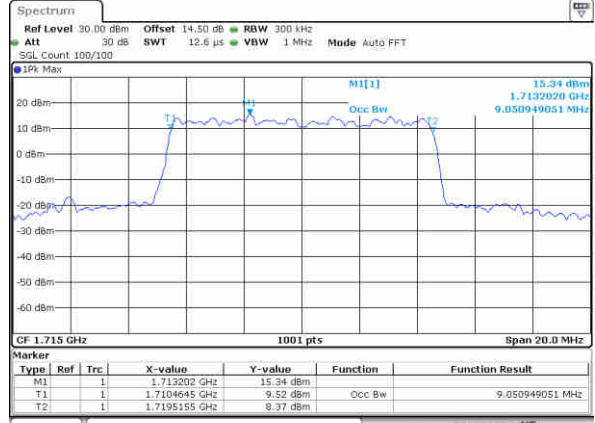

Lowest Channel / 10MHz / 16QAM

Date: 6,NOV,2017 22:14:35