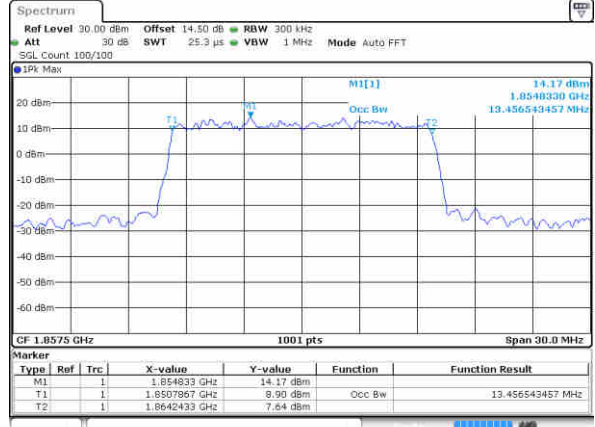

Highest Channel / 10MHz / QPSK

Date: 3 NOV 2017 20:11:19

Highest Channel / 10MHz / 16QAM

Date: 3 NOV 2017 20:11:29

LTE Band 2

Lowest Channel / 15MHz / QPSK

Date: 3 NOV 2017 20:18:16

Lowest Channel / 15MHz / 16QAM