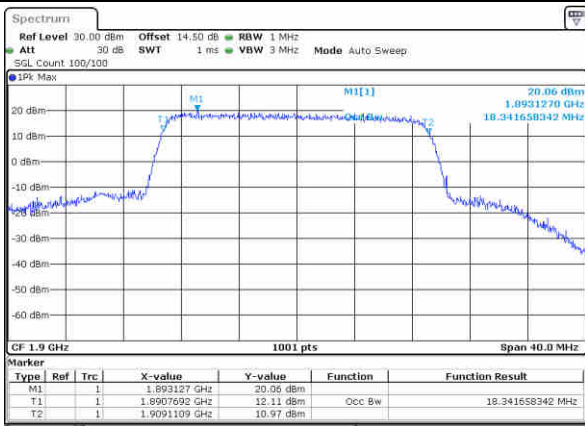

Date: 3 NOV 2017 20:27:49

LTE Band 2

Lowest Channel / 20MHz / QPSK

Date: 3 NOV 2017 20:34:36

Lowest Channel / 20MHz / 16QAM

Date: 3 NOV 2017 20:34:46

Middle Channel / 20MHz / QPSK

Date: 3 NOV 2017 20:41:33

Middle Channel / 20MHz / 16QAM

Date: 3 NOV 2017 20:41:43

Highest Channel / 20MHz / QPSK

Date: 3 NOV 2017 20:43:58

Highest Channel / 20MHz / 16QAM

Date: 3 NOV 2017 20:44:08

LTE Band 4

Lowest Channel / 1.4MHz / QPSK