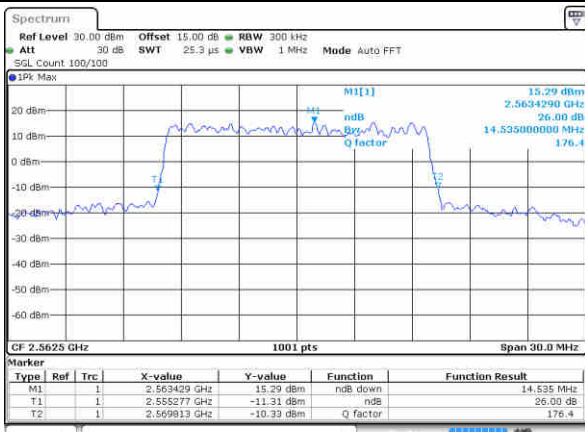

Date: 3 NOV 2017 21:26:56

Highest Channel / 10MHz / QPSK

Date: 3 NOV 2017 21:29:11

Highest Channel / 10MHz / 16QAM

Date: 3 NOV 2017 21:29:20

LTE Band 7

Lowest Channel / 15MHz / QPSK

Date: 3 NOV 2017 21:36:08

Lowest Channel / 15MHz / 16QAM

Date: 3 NOV 2017 21:36:18

Middle Channel / 15MHz / QPSK

Date: 3 NOV 2017 21:43:05

Middle Channel / 15MHz / 16QAM

Date: 3 NOV 2017 21:43:14

Highest Channel / 15MHz / QPSK

Date: 3 NOV 2017 21:45:29

Highest Channel / 15MHz / 16QAM

Date: 3 NOV 2017 21:45:38

LTE Band 7

Lowest Channel / 20MHz / QPSK

Date: 3 NOV 2017 22:06:20

Lowest Channel / 20MHz / 16QAM

Date: 3 NOV 2017 22:06:30

Middle Channel / 20MHz / QPSK