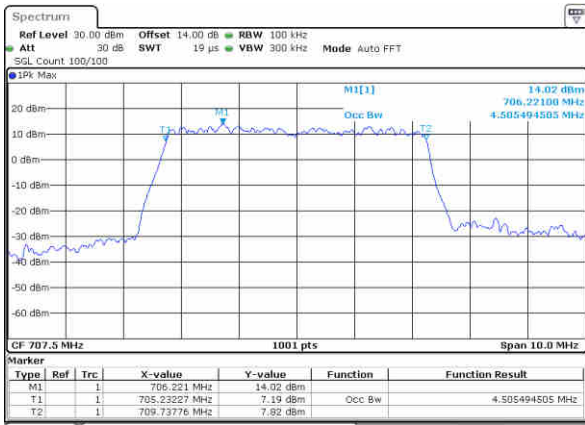

Highest Channel / 3MHz / 16QAM

Date: 29,NOV,2017 18:34:42

LTE Band 12

Lowest Channel / 5MHz / QPSK

Date: 29.NOV.2017 18:41:43

Lowest Channel / 5MHz / 16QAM

Date: 29.NOV.2017 18:41:53

Middle Channel / 5MHz / QPSK