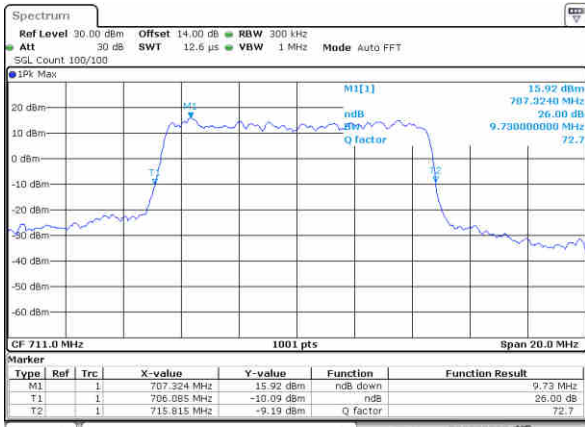

Lowest Channel / 10MHz / QPSK

Date: 29.NOV.2017 18:58:55

Lowest Channel / 10MHz / 16QAM

Date: 29.NOV.2017 18:59:05

Middle Channel / 10MHz / QPSK

Date: 29.NOV.2017 19:06:05

Middle Channel / 10MHz / 16QAM

Date: 29.NOV.2017 19:06:15

Highest Channel / 10MHz / QPSK

Date: 29.NOV.2017 19:08:38

Highest Channel / 10MHz / 16QAM

Date: 29.NOV.2017 19:08:48

LTE Band 17

Lowest Channel / 5MHz / QPSK

Date: 9,NOV,2017 20:49:09

Lowest Channel / 5MHz / 16QAM