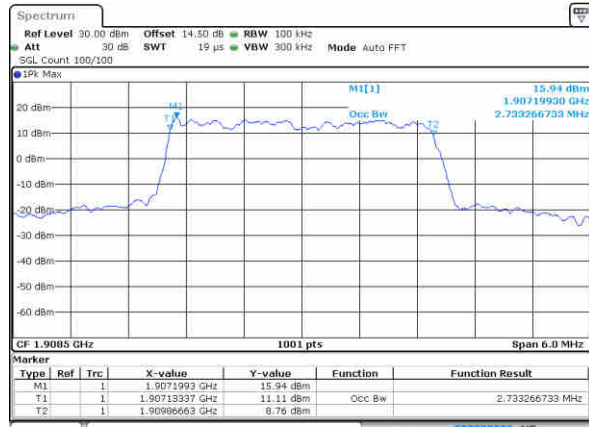

Date: 3 NOV 2017 19:20:02

Highest Channel / 1.4MHz / QPSK

Date: 3 NOV 2017 19:22:18

Highest Channel / 1.4MHz / 16QAM

Date: 3 NOV 2017 19:22:28

LTE Band 2

Lowest Channel / 3MHz / QPSK

Date: 3 NOV 2017 19:29:15

Lowest Channel / 3MHz / 16QAM

Date: 3 NOV 2017 19:29:25

Middle Channel / 3MHz / QPSK

Date: 3 NOV 2017 19:38:13

Middle Channel / 3MHz / 16QAM

Date: 3 NOV 2017 19:38:23

Highest Channel / 3MHz / QPSK

Date: 3 NOV 2017 19:38:38

Highest Channel / 3MHz / 16QAM

Date: 3 NOV 2017 19:38:48

LTE Band 2

Lowest Channel / 5MHz / QPSK

Date: 3 NOV 2017 19:45:35

Lowest Channel / 5MHz / 16QAM

Date: 3 NOV 2017 19:45:45

Middle Channel / 5MHz / QPSK