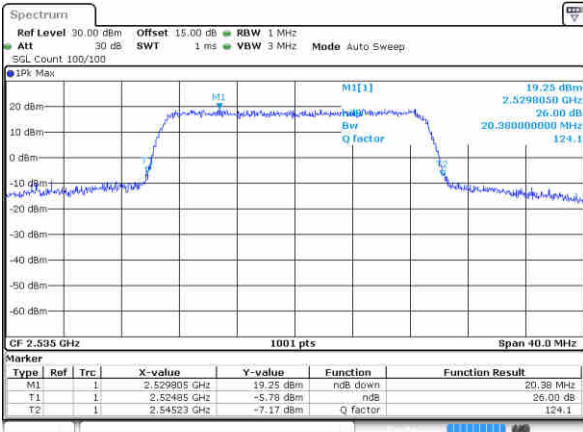

Highest Channel / 15MHz / 16QAM

Date: 3 NOV 2017 21:45:38

LTE Band 7

Lowest Channel / 20MHz / QPSK

Date: 3 NOV 2017 22:06:20

Lowest Channel / 20MHz / 16QAM

Date: 3 NOV 2017 22:06:30

Middle Channel / 20MHz / QPSK