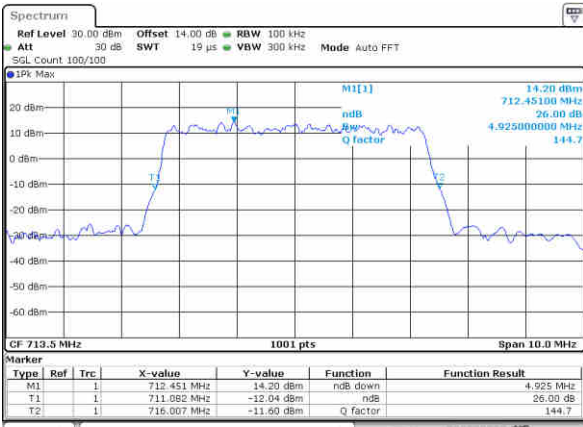

Highest Channel / 10MHz / QPSK

Date: 29.NOV.2017 19:08:38

Highest Channel / 10MHz / 16QAM

Date: 29.NOV.2017 19:08:48

LTE Band 17

Lowest Channel / 5MHz / QPSK

Date: 9,NOV,2017 20:49:09

Lowest Channel / 5MHz / 16QAM

Date: 9,NOV,2017 20:49:19

Middle Channel / 5MHz / QPSK

Date: 9,NOV,2017 20:56:16

Middle Channel / 5MHz / 16QAM

Date: 9,NOV,2017 20:56:26

Highest Channel / 5MHz / QPSK

Date: 9,NOV,2017 20:58:47

Highest Channel / 5MHz / 16QAM