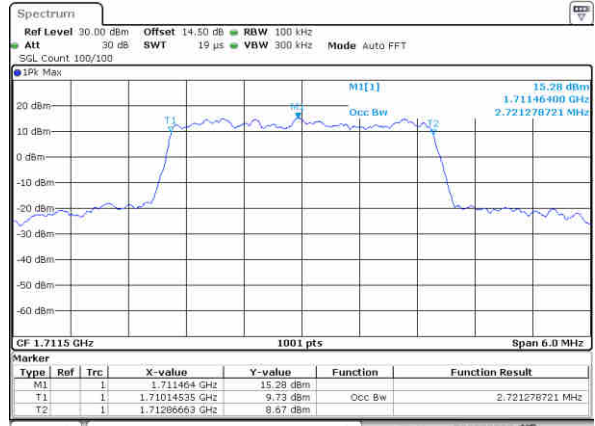

Date: 6,NOV,2017 21:34:02

Highest Channel / 1.4MHz / 16QAM

Date: 6,NOV,2017 21:34:12

LTE Band 4

Lowest Channel / 3MHz / QPSK

Date: 6,NOV,2017 21:41:07

Lowest Channel / 3MHz / 16QAM

Date: 6,NOV,2017 21:41:17