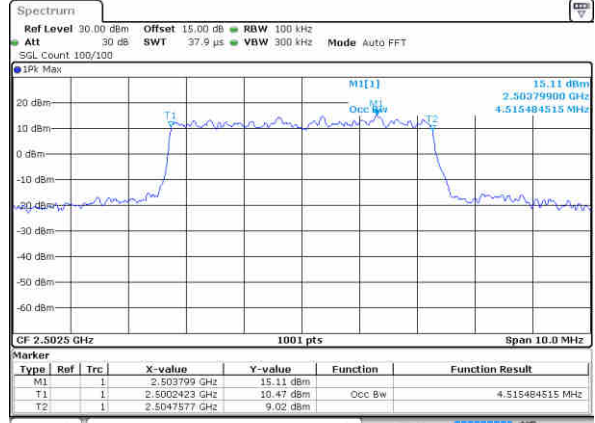

Highest Channel / 20MHz / QPSK

Date: 6,NOV,2017 22:57:17

Highest Channel / 20MHz / 16QAM

Date: 6,NOV,2017 22:57:27

LTE Band 7

Lowest Channel / 5MHz / QPSK

Date: 3 NOV 2017 21:03:10

Lowest Channel / 5MHz / 16QAM