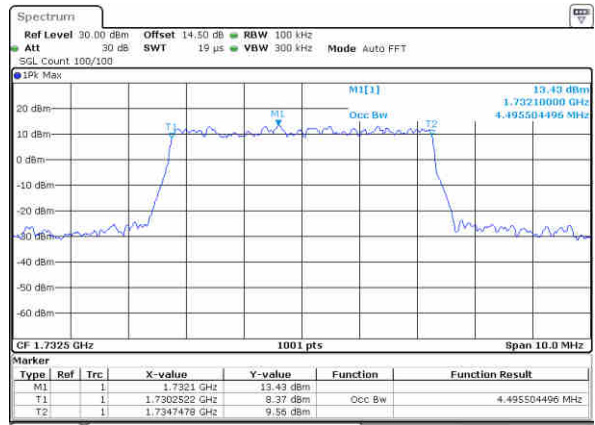

LTE Band 4

Lowest Channel / 5MHz / QPSK

Date: 6,NOV,2017 21:57:46

Lowest Channel / 5MHz / 16QAM

Date: 6,NOV,2017 21:57:56

Middle Channel / 5MHz / QPSK

Date: 6,NOV,2017 22:04:51

Middle Channel / 5MHz / 16QAM

Date: 6,NOV,2017 22:05:01

Highest Channel / 5MHz / QPSK

Date: 6,NOV,2017 22:07:20

Highest Channel / 5MHz / 16QAM

Date: 6,NOV,2017 22:07:30

LTE Band 4

Lowest Channel / 10MHz / QPSK

Date: 6,NOV,2017 22:14:25