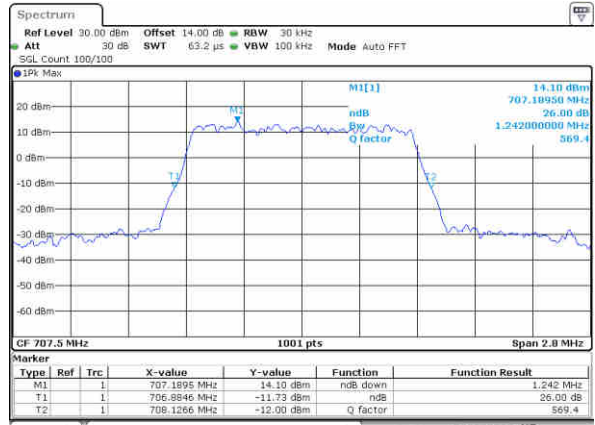

Date: 3 NOV 2017 22:13:18

Middle Channel / 20MHz / 16QAM

Date: 3 NOV 2017 22:13:27

Highest Channel / 20MHz / QPSK

Date: 3 NOV 2017 22:15:41

Highest Channel / 20MHz / 16QAM

Date: 3 NOV 2017 22:15:51

LTE Band 12

Lowest Channel / 1.4MHz / QPSK

Date: 29,NOV,2017 18:10:25

Lowest Channel / 1.4MHz / 16QAM

Date: 29,NOV,2017 18:10:15

Middle Channel / 1.4MHz / QPSK

Date: 29,NOV,2017 18:15:06

Middle Channel / 1.4MHz / 16QAM

Date: 29,NOV,2017 18:15:36

Highest Channel / 1.4MHz / QPSK

Date: 29,NOV,2017 18:17:58

Highest Channel / 1.4MHz / 16QAM

Date: 29,NOV,2017 18:18:08

LTE Band 12

Lowest Channel / 3MHz / QPSK

Date: 29.NOV.2017 18:25:09