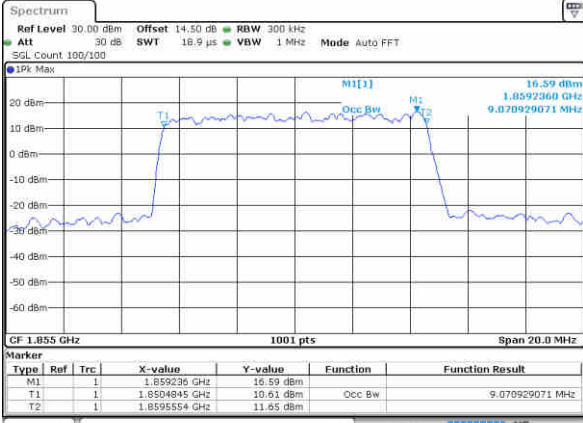

LTE Band 2

Lowest Channel / 10MHz / QPSK

Date: 3 NOV 2017 20:01:56