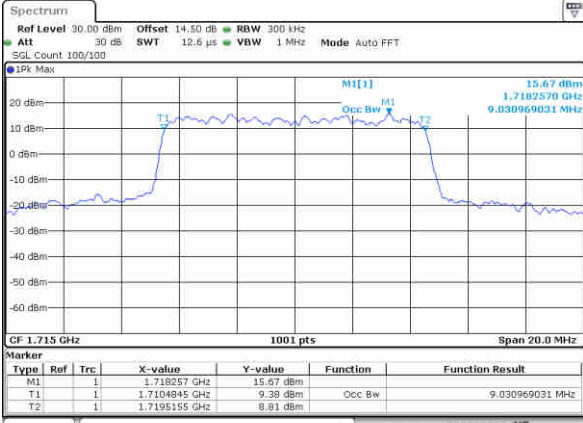

LTE Band 4

Lowest Channel / 5MHz / QPSK

Date: 6,NOV,2017 21:57:46

Lowest Channel / 5MHz / 16QAM

Date: 6,NOV,2017 21:57:56

Middle Channel / 5MHz / QPSK

Date: 6,NOV,2017 22:04:51

Middle Channel / 5MHz / 16QAM

Date: 6,NOV,2017 22:05:01

Highest Channel / 5MHz / QPSK

Date: 6,NOV,2017 22:07:20

Highest Channel / 5MHz / 16QAM

Date: 6,NOV,2017 22:07:30

LTE Band 4

Lowest Channel / 10MHz / QPSK

Date: 6,NOV,2017 22:14:25