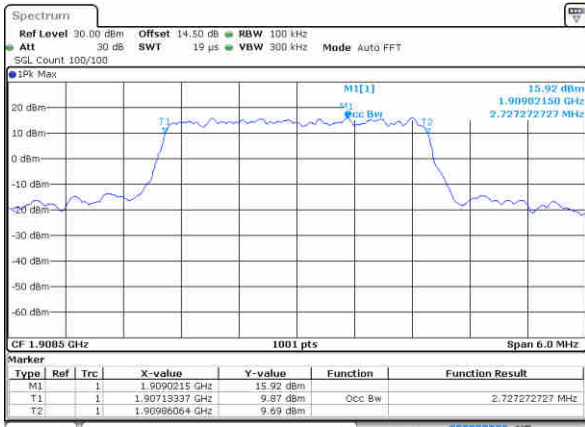

Date: 3 NOV 2017 19:20:02

Highest Channel / 1.4MHz / QPSK

Date: 3 NOV 2017 19:22:18

Highest Channel / 1.4MHz / 16QAM

Date: 3 NOV 2017 19:22:28

LTE Band 2

Lowest Channel / 3MHz / QPSK

Date: 3 NOV 2017 19:29:15

Lowest Channel / 3MHz / 16QAM

Date: 3 NOV 2017 19:29:25

Middle Channel / 3MHz / QPSK

Date: 3 NOV 2017 19:38:13

Middle Channel / 3MHz / 16QAM

Date: 3 NOV 2017 19:38:23

Highest Channel / 3MHz / QPSK

Date: 3 NOV 2017 19:38:38

Highest Channel / 3MHz / 16QAM

Date: 3 NOV 2017 19:38:48

LTE Band 2

Lowest Channel / 5MHz / QPSK

Date: 3 NOV 2017 19:45:35

Lowest Channel / 5MHz / 16QAM

Date: 3 NOV 2017 19:45:45

Middle Channel / 5MHz / QPSK