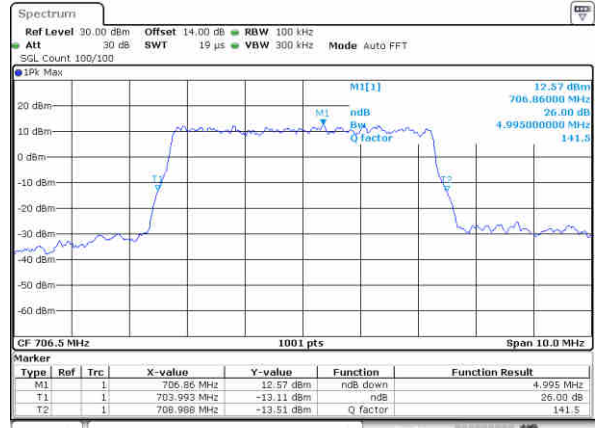

Highest Channel / 10MHz / QPSK

Date: 29.NOV.2017 19:08:38

Highest Channel / 10MHz / 16QAM

Date: 29.NOV.2017 19:08:48

LTE Band 17

Lowest Channel / 5MHz / QPSK

Date: 9,NOV,2017 20:49:09

Lowest Channel / 5MHz / 16QAM