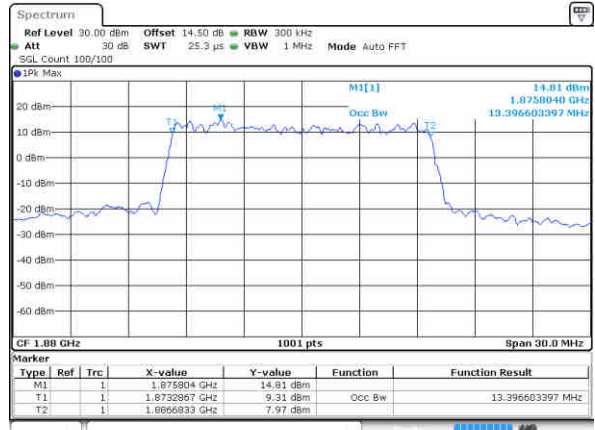

Highest Channel / 10MHz / QPSK

Date: 3 NOV 2017 20:11:19

Highest Channel / 10MHz / 16QAM

Date: 3 NOV 2017 20:11:29

LTE Band 2

Lowest Channel / 15MHz / QPSK

Date: 3 NOV 2017 20:18:16

Lowest Channel / 15MHz / 16QAM

Date: 3 NOV 2017 20:18:28

Middle Channel / 15MHz / QPSK

Date: 3 NOV 2017 20:25:13

Middle Channel / 15MHz / 16QAM

Date: 3 NOV 2017 20:25:23

Highest Channel / 15MHz / QPSK

Date: 3 NOV 2017 20:27:39

Highest Channel / 15MHz / 16QAM