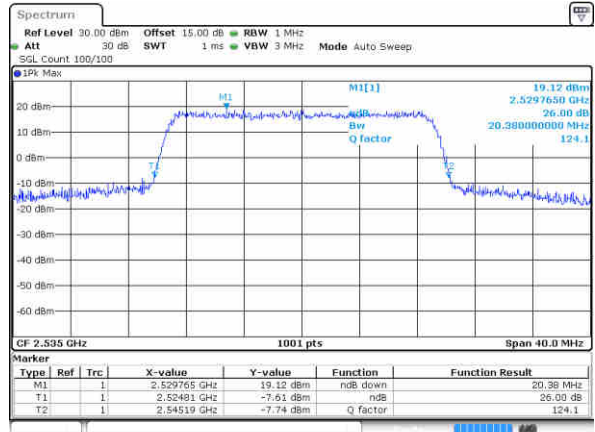

Middle Channel / 20MHz / 16QAM

Date: 3 NOV 2017 22:13:27