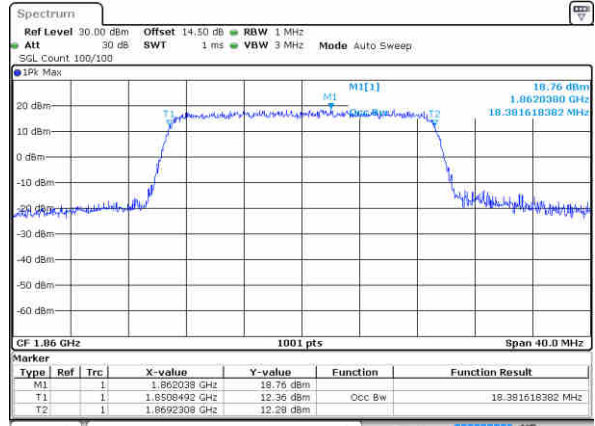

Date: 3 NOV 2017 20:27:49

LTE Band 2

Lowest Channel / 20MHz / QPSK

Date: 3 NOV 2017 20:34:36

Lowest Channel / 20MHz / 16QAM

Date: 3 NOV 2017 20:34:46

Middle Channel / 20MHz / QPSK

Date: 3 NOV 2017 20:41:33

Middle Channel / 20MHz / 16QAM

Date: 3 NOV 2017 20:41:43

Highest Channel / 20MHz / QPSK

Date: 3 NOV 2017 20:43:58

Highest Channel / 20MHz / 16QAM

Date: 3 NOV 2017 20:44:08

LTE Band 4

Lowest Channel / 1.4MHz / QPSK