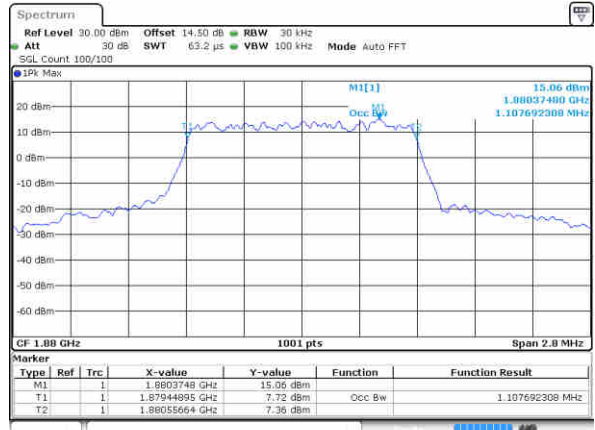

Mode	LTE Band 17 : 99%OBW(MHz)											
	1.4MHz		3MHz		5MHz		10MHz		15MHz		20MHz	
Mod.	QPSK	16QAM	QPSK	16QAM	QPSK	16QAM	QPSK	16QAM	QPSK	16QAM	QPSK	16QAM
Lowest CH	-	-	-	-	4.51	4.51	9.13	9.07	-	-	-	-
Middle CH	-	-	-	-	4.51	4.52	9.05	9.05	-	-	-	-
Highest CH	-	-	-	-	4.50	4.51	9.01	9.07	-	-	-	-

LTE Band 2

Lowest Channel / 1.4MHz / QPSK

Date: 3 NOV 2017 19:12:55

Lowest Channel / 1.4MHz / 16QAM

Date: 3 NOV 2017 19:13:05

Middle Channel / 1.4MHz / QPSK

Date: 3 NOV 2017 19:19:52

Middle Channel / 1.4MHz / 16QAM

Date: 3 NOV 2017 19:20:02

Highest Channel / 1.4MHz / QPSK

Date: 3 NOV 2017 19:22:18

Highest Channel / 1.4MHz / 16QAM

Date: 3 NOV 2017 19:22:28

LTE Band 2

Lowest Channel / 3MHz / QPSK

Date: 3 NOV 2017 19:29:15