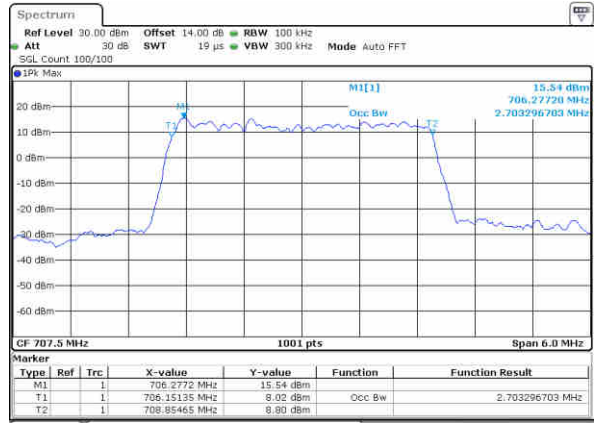

Date: 29.NOV.2017 18:15:16

Highest Channel / 1.4MHz / QPSK

Date: 29.NOV.2017 18:17:38

Highest Channel / 1.4MHz / 16QAM

Date: 29.NOV.2017 18:17:48

LTE Band 12

Lowest Channel / 3MHz / QPSK

Date: 29,NOV,2017 18:24:49

Lowest Channel / 3MHz / 16QAM

Date: 29,NOV,2017 18:24:59

Middle Channel / 3MHz / QPSK

Date: 29,NOV,2017 18:32:00

Middle Channel / 3MHz / 16QAM

Date: 29,NOV,2017 18:32:10

Highest Channel / 3MHz / QPSK

Date: 29,NOV,2017 18:34:32

Highest Channel / 3MHz / 16QAM

Date: 29,NOV,2017 18:34:42

LTE Band 12

Lowest Channel / 5MHz / QPSK

Date: 29.NOV.2017 18:41:43

Lowest Channel / 5MHz / 16QAM

Date: 29.NOV.2017 18:41:53

Middle Channel / 5MHz / QPSK