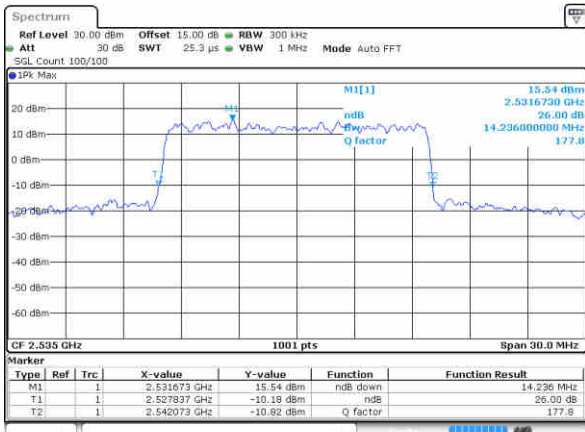

Middle Channel / 15MHz / QPSK

Date: 3 NOV 2017 21:43:05