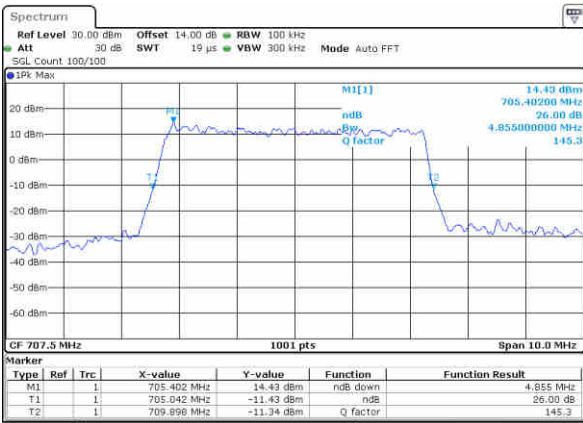

Highest Channel / 3MHz / 16QAM

Date: 29.NOV.2017 18:25:02

LTE Band 12

Lowest Channel / 5MHz / QPSK

Date: 29,NOV,2017 18:42:10

Lowest Channel / 5MHz / 16QAM

Date: 29,NOV,2017 18:42:13

Middle Channel / 5MHz / QPSK

Date: 29,NOV,2017 18:49:13

Middle Channel / 5MHz / 16QAM

Date: 29,NOV,2017 18:49:13

Highest Channel / 5MHz / QPSK

Date: 29,NOV,2017 18:51:46

Highest Channel / 5MHz / 16QAM

Date: 29,NOV,2017 18:51:56

LTE Band 12