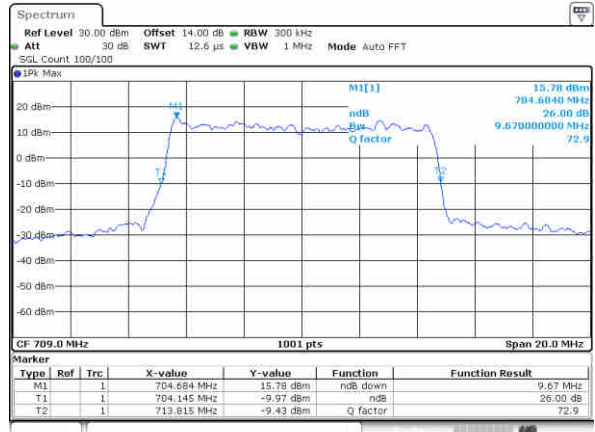

Date: 9,NOV,2017 20:58:57

LTE Band 17

Lowest Channel / 10MHz / QPSK

Date: 9,NOV,2017 21:10:54

Lowest Channel / 10MHz / 16QAM

Date: 9,NOV,2017 21:06:04

Middle Channel / 10MHz / QPSK

Date: 9,NOV,2017 21:10:02

Middle Channel / 10MHz / 16QAM

Date: 9,NOV,2017 21:10:22

Highest Channel / 10MHz / QPSK

Date: 9,NOV,2017 21:15:33

Highest Channel / 10MHz / 16QAM

Date: 9,NOV,2017 21:15:43

Occupied Bandwidth

Mode	LTE Band 2 : 99%OBW(MHz)											
	1.4MHz		3MHz		5MHz		10MHz		15MHz		20MHz	
Mod.	QPSK	16QAM	QPSK	16QAM	QPSK	16QAM	QPSK	16QAM	QPSK	16QAM	QPSK	16QAM
Lowest CH	1.10	1.09	2.72	2.73	4.48	4.52	9.07	8.99	13.46	13.46	18.30	18.38
Middle CH	1.10	1.11	2.73	2.72	4.52	4.49	9.03	9.05	13.49	13.40	18.46	18.46
Highest CH	1.10	1.09	2.73	2.73	4.52	4.51	9.11	9.07	13.52	13.40	18.34	18.46