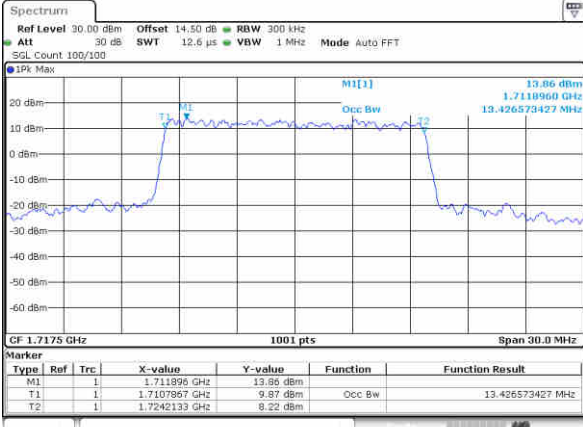

Highest Channel / 10MHz / 16QAM

Date: 6,NOV,2017 22:23:09

LTE Band 4

Lowest Channel / 15MHz / QPSK

Date: 6,NOV,2017 22:31:04

Lowest Channel / 15MHz / 16QAM

Date: 6,NOV,2017 22:31:14

Middle Channel / 15MHz / QPSK

Date: 6,NOV,2017 22:38:09

Middle Channel / 15MHz / 16QAM

Date: 6,NOV,2017 22:38:19

Highest Channel / 15MHz / QPSK

Date: 6,NOV,2017 22:40:39

Highest Channel / 15MHz / 16QAM

Date: 6,NOV,2017 22:40:49

LTE Band 4