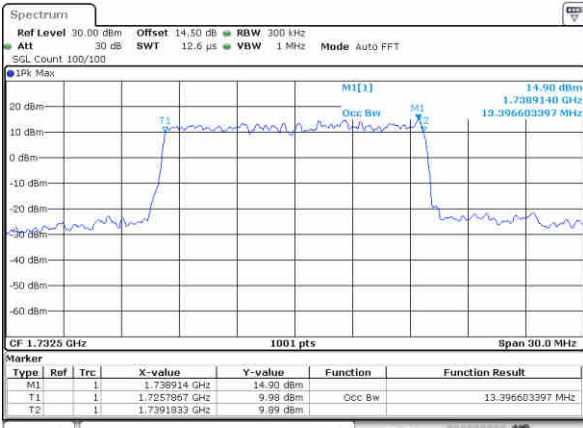

Highest Channel / 10MHz / 16QAM

Date: 6,NOV,2017 22:23:09

LTE Band 4

Lowest Channel / 15MHz / QPSK

Date: 6,NOV,2017 22:31:04

Lowest Channel / 15MHz / 16QAM

Date: 6,NOV,2017 22:31:14

Middle Channel / 15MHz / QPSK

Date: 6,NOV,2017 22:38:09

Middle Channel / 15MHz / 16QAM

Date: 6,NOV,2017 22:38:19

Highest Channel / 15MHz / QPSK

Date: 6,NOV,2017 22:40:39

Highest Channel / 15MHz / 16QAM

Date: 6,NOV,2017 22:40:49

LTE Band 4