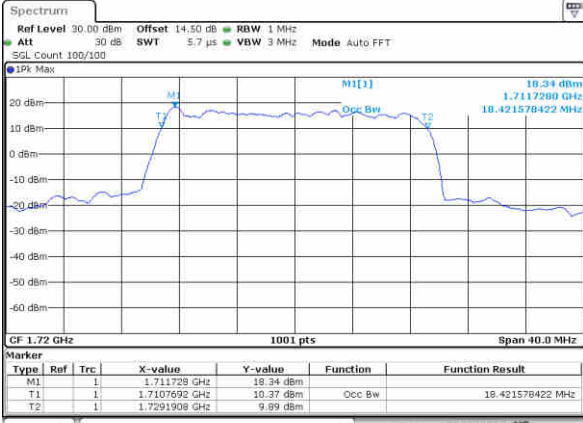

LTE Band 4

Lowest Channel / 20MHz / QPSK

Date: 6,NOV,2017 22:47:44