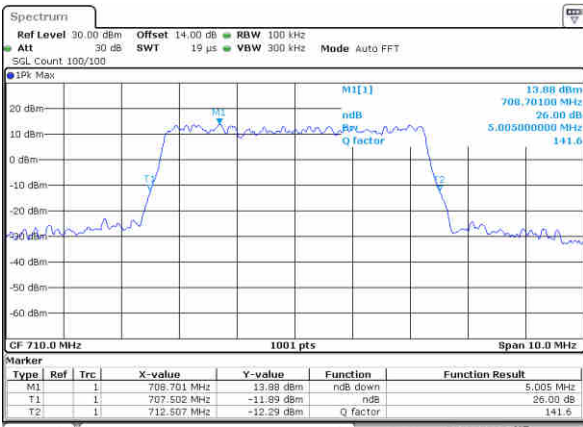

Middle Channel / 5MHz / QPSK

Date: 9,NOV,2017 20:56:16