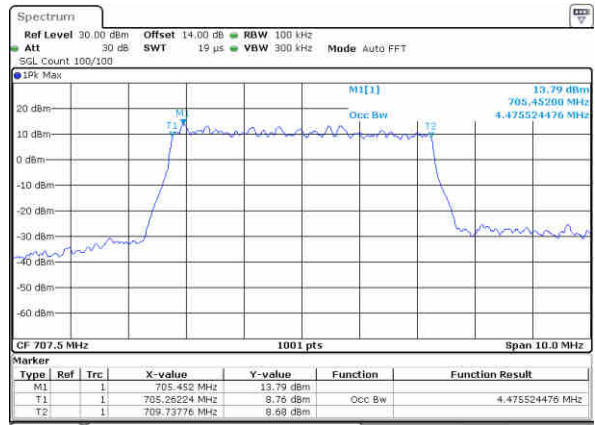

Middle Channel / 5MHz / 16QAM

Date: 29.NOV.2017 18:49:03