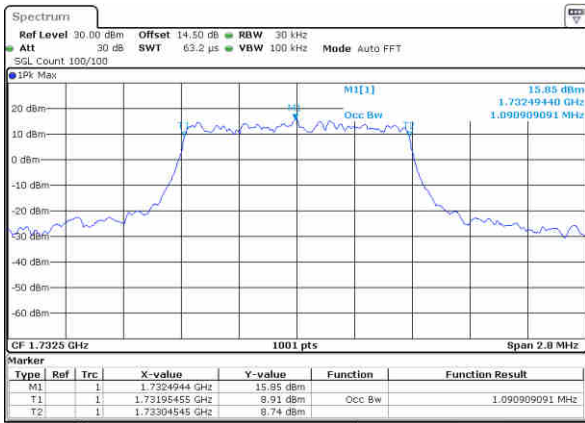

Middle Channel / 1.4MHz / QPSK

Date: 6,NOV,2017 21:31:33