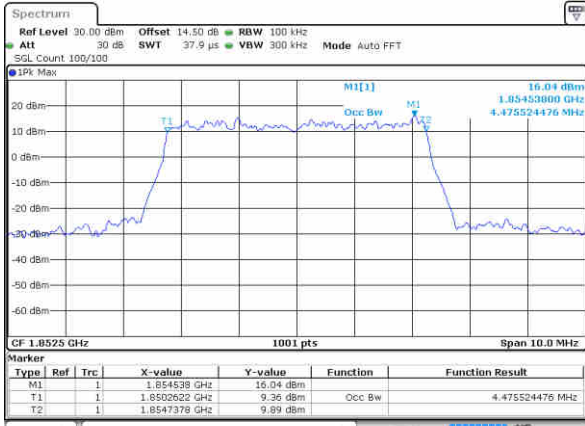

Highest Channel / 3MHz / 16QAM

Date: 3 NOV 2017 19:38:48

LTE Band 2

Lowest Channel / 5MHz / QPSK

Date: 3 NOV 2017 19:45:35

Lowest Channel / 5MHz / 16QAM

Date: 3 NOV 2017 19:45:45

Middle Channel / 5MHz / QPSK

Date: 3 NOV 2017 19:52:32

Middle Channel / 5MHz / 16QAM

Date: 3 NOV 2017 19:52:42

Highest Channel / 5MHz / QPSK

Date: 3 NOV 2017 19:54:58

Highest Channel / 5MHz / 16QAM

Date: 3 NOV 2017 19:55:08

LTE Band 2