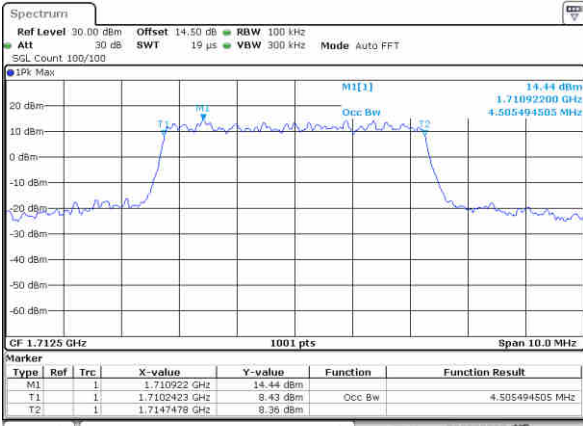

LTE Band 4

Lowest Channel / 5MHz / QPSK

Date: 6,NOV,2017 21:57:46