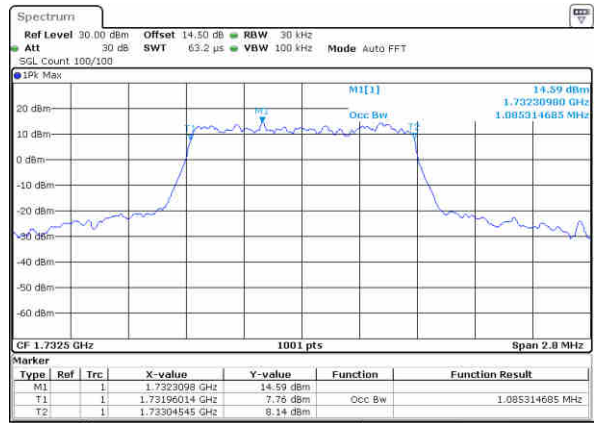

Middle Channel / 20MHz / 16QAM

Date: 3 NOV 2017 20:41:43

Highest Channel / 20MHz / QPSK

Date: 3 NOV 2017 20:43:58

Highest Channel / 20MHz / 16QAM

Date: 3 NOV 2017 20:44:08

LTE Band 4

Lowest Channel / 1.4MHz / QPSK

Date: 6,NOV,2017 21:24:27

Lowest Channel / 1.4MHz / 16QAM

Date: 6,NOV,2017 21:24:37

Middle Channel / 1.4MHz / QPSK

Date: 6,NOV,2017 21:31:33

Middle Channel / 1.4MHz / 16QAM

Date: 6,NOV,2017 21:31:43

Highest Channel / 1.4MHz / QPSK

Date: 6,NOV,2017 21:34:02

Highest Channel / 1.4MHz / 16QAM

Date: 6,NOV,2017 21:34:12

LTE Band 4

Lowest Channel / 3MHz / QPSK

Date: 6,NOV,2017 21:41:07

Lowest Channel / 3MHz / 16QAM

Date: 6,NOV,2017 21:41:17