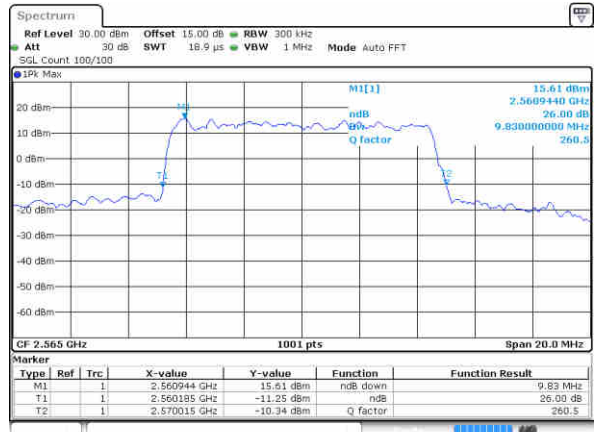

LTE Band 7

Lowest Channel / 10MHz / QPSK

Date: 3 NOV 2017 21:19:49

Lowest Channel / 10MHz / 16QAM

Date: 3 NOV 2017 21:19:58

Middle Channel / 10MHz / QPSK

Date: 3 NOV 2017 21:26:46

Middle Channel / 10MHz / 16QAM

Date: 3 NOV 2017 21:26:56

Highest Channel / 10MHz / QPSK

Date: 3 NOV 2017 21:29:11

Highest Channel / 10MHz / 16QAM

Date: 3 NOV 2017 21:29:20

LTE Band 7

Lowest Channel / 15MHz / QPSK

Date: 3 NOV 2017 21:36:08