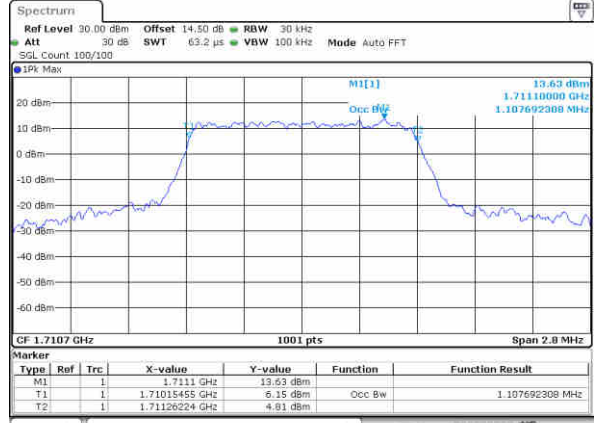

Date: 3 NOV 2017 20:27:49

LTE Band 2

Lowest Channel / 20MHz / QPSK

Date: 3 NOV 2017 20:34:36

Lowest Channel / 20MHz / 16QAM

Date: 3 NOV 2017 20:34:46

Middle Channel / 20MHz / QPSK

Date: 3 NOV 2017 20:41:33

Middle Channel / 20MHz / 16QAM

Date: 3 NOV 2017 20:41:43

Highest Channel / 20MHz / QPSK

Date: 3 NOV 2017 20:43:58

Highest Channel / 20MHz / 16QAM

Date: 3 NOV 2017 20:44:08

LTE Band 4

Lowest Channel / 1.4MHz / QPSK

Date: 6,NOV,2017 21:24:27

Lowest Channel / 1.4MHz / 16QAM

Date: 6,NOV,2017 21:24:37

Middle Channel / 1.4MHz / QPSK

Date: 6,NOV,2017 21:31:33

Middle Channel / 1.4MHz / 16QAM

Date: 6,NOV,2017 21:31:43

Highest Channel / 1.4MHz / QPSK