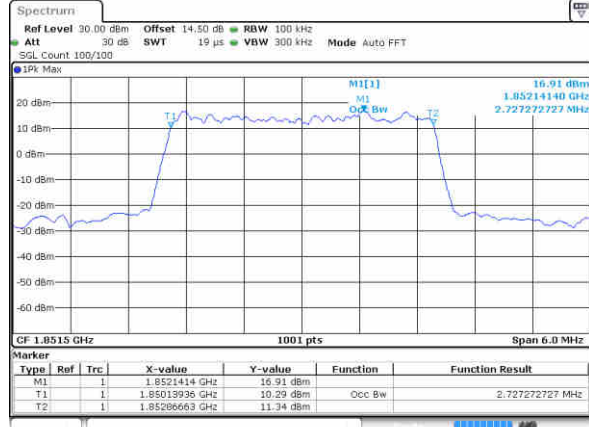

Lowest Channel / 3MHz / 16QAM

Date: 3 NOV 2017 19:29:25