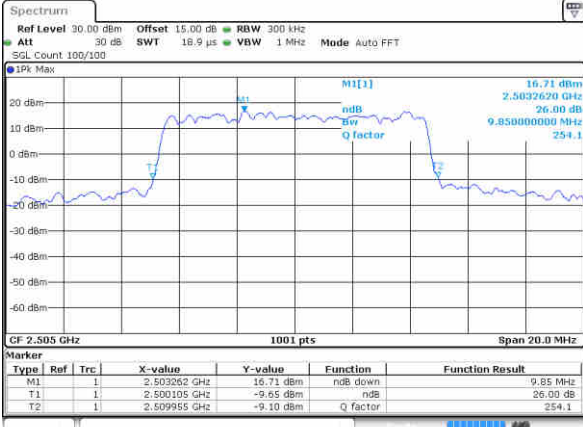

LTE Band 7

Lowest Channel / 10MHz / QPSK

Date: 3 NOV 2017 21:19:49

Lowest Channel / 10MHz / 16QAM

Date: 3 NOV 2017 21:19:58

Middle Channel / 10MHz / QPSK

Date: 3 NOV 2017 21:26:46

Middle Channel / 10MHz / 16QAM

Date: 3 NOV 2017 21:26:56

Highest Channel / 10MHz / QPSK

Date: 3 NOV 2017 21:29:11

Highest Channel / 10MHz / 16QAM

Date: 3 NOV 2017 21:29:20

LTE Band 7

Lowest Channel / 15MHz / QPSK

Date: 3 NOV 2017 21:36:08