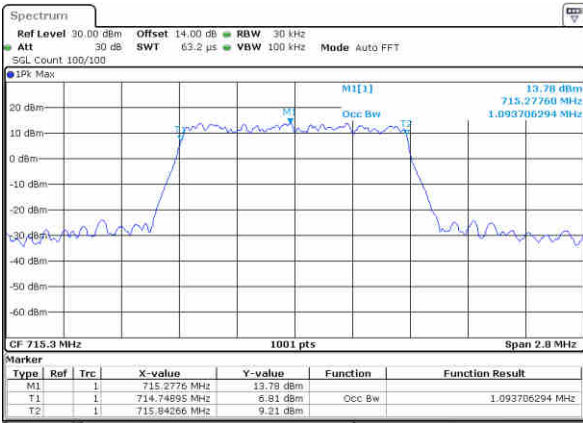

LTE Band 12

Lowest Channel / 1.4MHz / QPSK

Date: 29.NOV.2017 18:07:54

Lowest Channel / 1.4MHz / 16QAM

Date: 29.NOV.2017 18:08:05

Middle Channel / 1.4MHz / QPSK

Date: 29.NOV.2017 18:15:06

Middle Channel / 1.4MHz / 16QAM

Date: 29.NOV.2017 18:15:16

Highest Channel / 1.4MHz / QPSK

Date: 29.NOV.2017 18:17:38

Highest Channel / 1.4MHz / 16QAM

Date: 29.NOV.2017 18:17:48

LTE Band 12

Lowest Channel / 3MHz / QPSK

Date: 29,NOV,2017 18:24:49