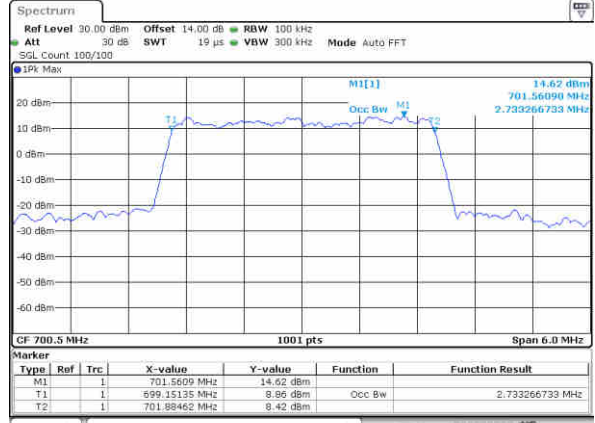

Lowest Channel / 3MHz / 16QAM

Date: 29,NOV,2017 18:24:59