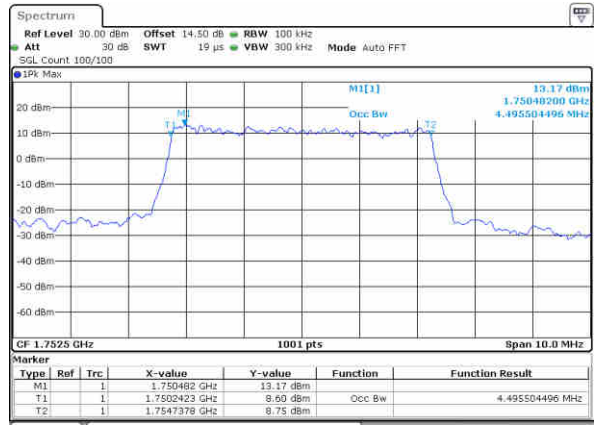

LTE Band 4

Lowest Channel / 5MHz / QPSK

Date: 6,NOV,2017 21:57:46

Lowest Channel / 5MHz / 16QAM

Date: 6,NOV,2017 21:57:56

Middle Channel / 5MHz / QPSK

Date: 6,NOV,2017 22:04:51

Middle Channel / 5MHz / 16QAM

Date: 6,NOV,2017 22:05:01

Highest Channel / 5MHz / QPSK

Date: 6,NOV,2017 22:07:20

Highest Channel / 5MHz / 16QAM

Date: 6,NOV,2017 22:07:30

LTE Band 4

Lowest Channel / 10MHz / QPSK

Date: 6,NOV,2017 22:14:25