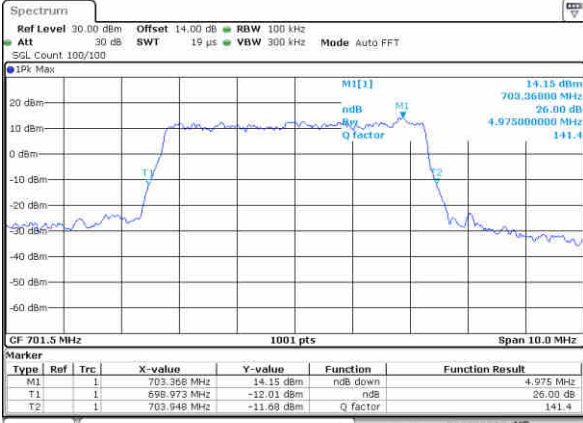

Highest Channel / 3MHz / 16QAM

Date: 29.NOV.2017 18:25:02

LTE Band 12

Lowest Channel / 5MHz / QPSK

Date: 29,NOV,2017 18:42:10

Lowest Channel / 5MHz / 16QAM

Date: 29,NOV,2017 18:42:13

Middle Channel / 5MHz / QPSK

Date: 29,NOV,2017 18:49:13

Middle Channel / 5MHz / 16QAM

Date: 29,NOV,2017 18:49:13

Highest Channel / 5MHz / QPSK

Date: 29,NOV,2017 18:51:46

Highest Channel / 5MHz / 16QAM

Date: 29,NOV,2017 18:51:56

LTE Band 12