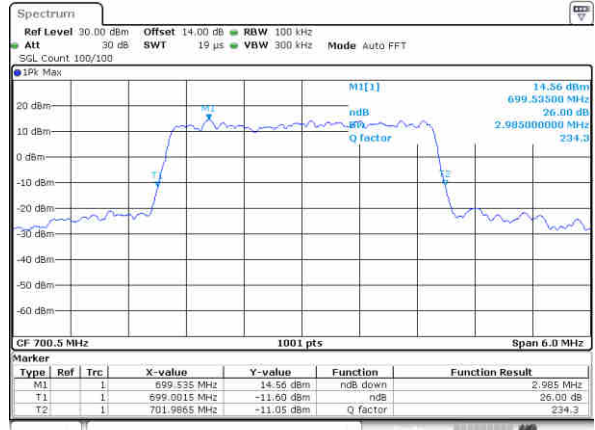

Lowest Channel / 3MHz / 16QAM

Date: 29.NOV.2017 18:25:19