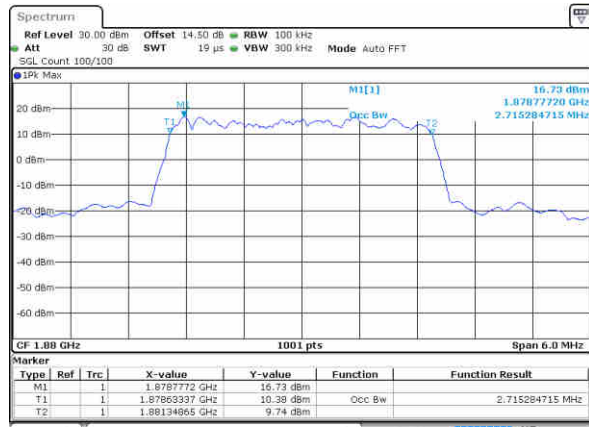

Date: 3 NOV 2017 19:20:02

Highest Channel / 1.4MHz / QPSK

Date: 3 NOV 2017 19:22:18

Highest Channel / 1.4MHz / 16QAM

Date: 3 NOV 2017 19:22:28

LTE Band 2

Lowest Channel / 3MHz / QPSK

Date: 3 NOV 2017 19:29:15

Lowest Channel / 3MHz / 16QAM

Date: 3 NOV 2017 19:29:25

Middle Channel / 3MHz / QPSK

Date: 3 NOV 2017 19:38:13

Middle Channel / 3MHz / 16QAM

Date: 3 NOV 2017 19:38:23

Highest Channel / 3MHz / QPSK

Date: 3 NOV 2017 19:38:38

Highest Channel / 3MHz / 16QAM

Date: 3 NOV 2017 19:38:48

LTE Band 2

Lowest Channel / 5MHz / QPSK

Date: 3 NOV 2017 19:45:35

Lowest Channel / 5MHz / 16QAM

Date: 3 NOV 2017 19:45:45

Middle Channel / 5MHz / QPSK