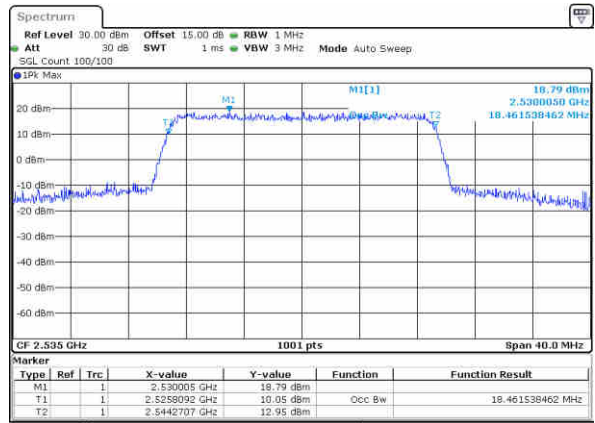

Middle Channel / 20MHz / 16QAM

Date: 3 NOV 2017 22:13:08