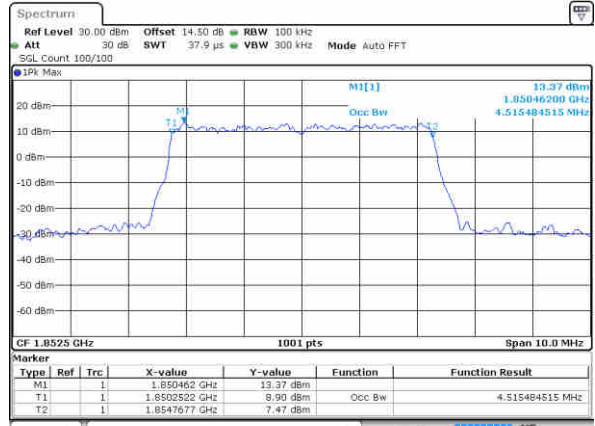

Highest Channel / 3MHz / 16QAM

Date: 3 NOV 2017 19:38:48

LTE Band 2

Lowest Channel / 5MHz / QPSK

Date: 3 NOV 2017 19:45:35

Lowest Channel / 5MHz / 16QAM

Date: 3 NOV 2017 19:45:45

Middle Channel / 5MHz / QPSK

Date: 3 NOV 2017 19:52:32

Middle Channel / 5MHz / 16QAM

Date: 3 NOV 2017 19:52:42

Highest Channel / 5MHz / QPSK

Date: 3 NOV 2017 19:54:58

Highest Channel / 5MHz / 16QAM

Date: 3 NOV 2017 19:55:08

LTE Band 2