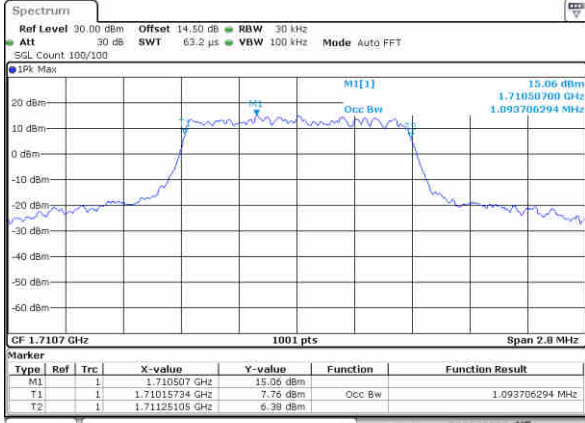

Date: 3 NOV 2017 20:27:49

LTE Band 2

Lowest Channel / 20MHz / QPSK

Date: 3 NOV 2017 20:34:36

Lowest Channel / 20MHz / 16QAM

Date: 3 NOV 2017 20:34:46

Middle Channel / 20MHz / QPSK

Date: 3 NOV 2017 20:41:33

Middle Channel / 20MHz / 16QAM

Date: 3 NOV 2017 20:41:43

Highest Channel / 20MHz / QPSK

Date: 3 NOV 2017 20:43:58

Highest Channel / 20MHz / 16QAM

Date: 3 NOV 2017 20:44:08

LTE Band 4

Lowest Channel / 1.4MHz / QPSK

Date: 6,NOV,2017 21:24:27

Lowest Channel / 1.4MHz / 16QAM

Date: 6,NOV,2017 21:24:37

Middle Channel / 1.4MHz / QPSK

Date: 6,NOV,2017 21:31:33

Middle Channel / 1.4MHz / 16QAM

Date: 6,NOV,2017 21:31:43

Highest Channel / 1.4MHz / QPSK