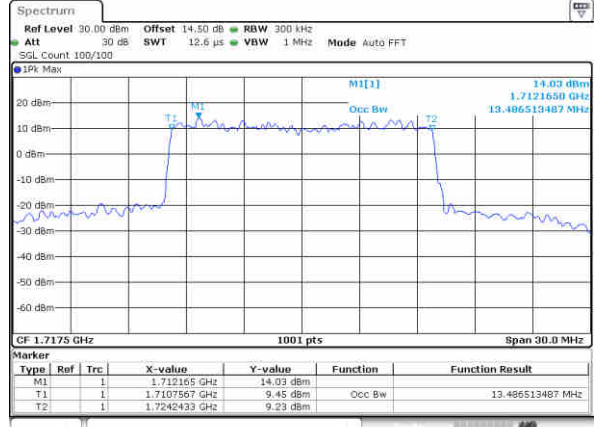

Highest Channel / 10MHz / 16QAM

Date: 6,NOV,2017 22:23:09

LTE Band 4

Lowest Channel / 15MHz / QPSK

Date: 6,NOV,2017 22:31:04

Lowest Channel / 15MHz / 16QAM

Date: 6,NOV,2017 22:31:14

Middle Channel / 15MHz / QPSK

Date: 6,NOV,2017 22:38:09

Middle Channel / 15MHz / 16QAM

Date: 6,NOV,2017 22:38:19

Highest Channel / 15MHz / QPSK

Date: 6,NOV,2017 22:40:39

Highest Channel / 15MHz / 16QAM

Date: 6,NOV,2017 22:40:49

LTE Band 4