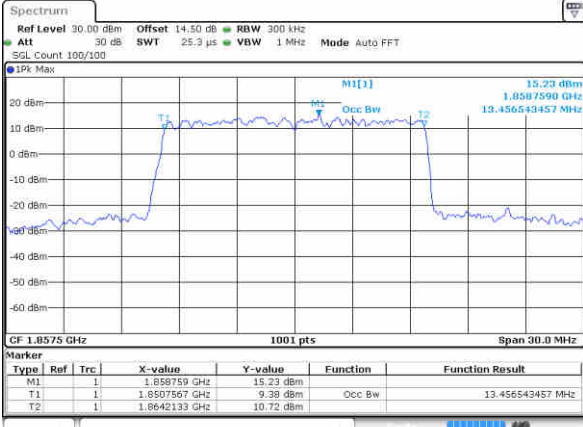

Highest Channel / 10MHz / QPSK

Date: 3 NOV 2017 20:11:19

Highest Channel / 10MHz / 16QAM

Date: 3 NOV 2017 20:11:29

LTE Band 2

Lowest Channel / 15MHz / QPSK

Date: 3 NOV 2017 20:18:16

Lowest Channel / 15MHz / 16QAM