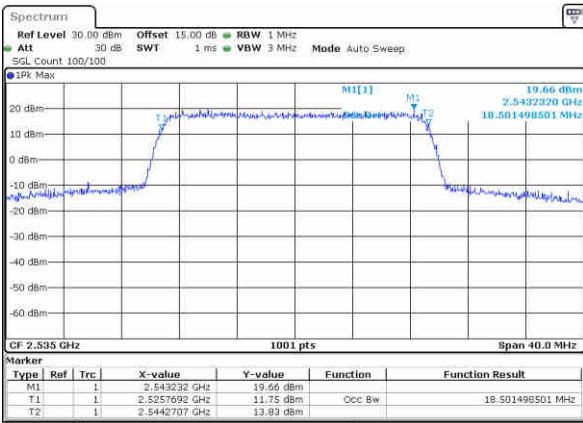

Middle Channel / 20MHz / QPSK

Date: 3 NOV 2017 22:12:58