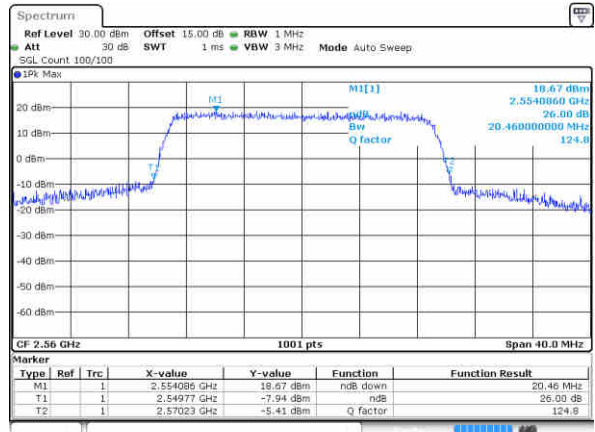

Date: 3 NOV 2017 22:13:18

Middle Channel / 20MHz / 16QAM

Date: 3 NOV 2017 22:13:27

Highest Channel / 20MHz / QPSK

Date: 3 NOV 2017 22:15:41

Highest Channel / 20MHz / 16QAM

Date: 3 NOV 2017 22:15:51

LTE Band 12