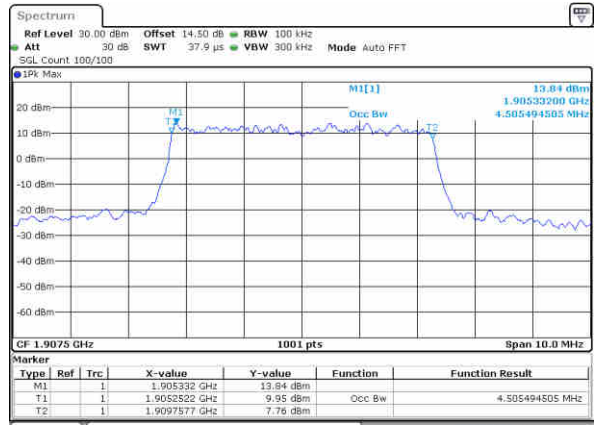

Highest Channel / 3MHz / 16QAM

Date: 3 NOV 2017 19:38:48

LTE Band 2

Lowest Channel / 5MHz / QPSK

Date: 3 NOV 2017 19:45:35

Lowest Channel / 5MHz / 16QAM

Date: 3 NOV 2017 19:45:45

Middle Channel / 5MHz / QPSK

Date: 3 NOV 2017 19:52:32

Middle Channel / 5MHz / 16QAM

Date: 3 NOV 2017 19:52:42

Highest Channel / 5MHz / QPSK

Date: 3 NOV 2017 19:54:58

Highest Channel / 5MHz / 16QAM

Date: 3 NOV 2017 19:55:08

LTE Band 2