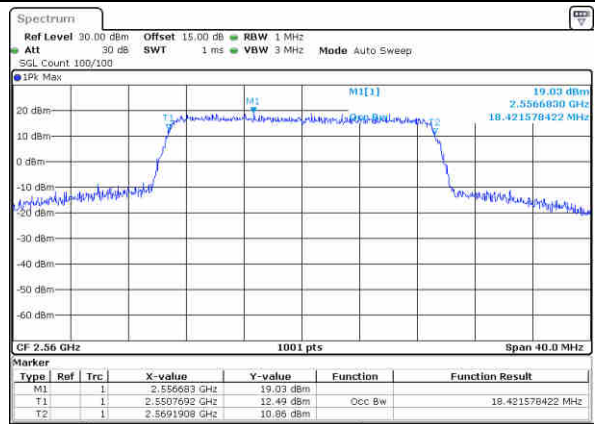

Middle Channel / 20MHz / QPSK

Date: 3 NOV 2017 22:12:58

Middle Channel / 20MHz / 16QAM

Date: 3 NOV 2017 22:13:08

Highest Channel / 20MHz / QPSK

Date: 3 NOV 2017 22:15:22

Highest Channel / 20MHz / 16QAM

Date: 3 NOV 2017 22:15:32