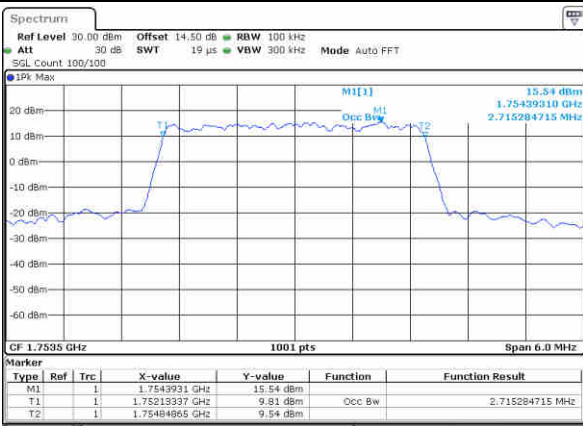

Date: 6,NOV,2017 21:34:02

Highest Channel / 1.4MHz / 16QAM

Date: 6,NOV,2017 21:34:12

LTE Band 4

Lowest Channel / 3MHz / QPSK

Date: 6,NOV,2017 21:41:07

Lowest Channel / 3MHz / 16QAM

Date: 6,NOV,2017 21:41:17

Middle Channel / 3MHz / QPSK

Date: 6,NOV,2017 21:48:12

Middle Channel / 3MHz / 16QAM

Date: 6,NOV,2017 21:48:22

Highest Channel / 3MHz / QPSK

Date: 6,NOV,2017 21:50:41

Highest Channel / 3MHz / 16QAM

Date: 6,NOV,2017 21:50:51

LTE Band 4

Lowest Channel / 5MHz / QPSK

Date: 6,NOV,2017 21:57:46

Lowest Channel / 5MHz / 16QAM

Date: 6,NOV,2017 21:57:56

Middle Channel / 5MHz / QPSK

Date: 6,NOV,2017 22:04:51

Middle Channel / 5MHz / 16QAM