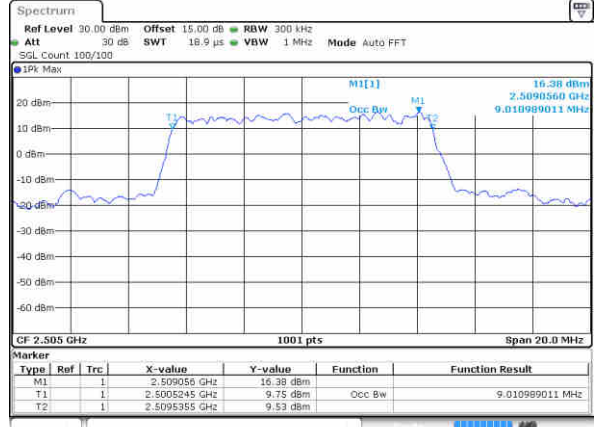

Date: 3 NOV 2017 21:12:42

LTE Band 7

Lowest Channel / 10MHz / QPSK

Date: 3 NOV 2017 21:19:29

Lowest Channel / 10MHz / 16QAM

Date: 3 NOV 2017 21:19:39

Middle Channel / 10MHz / QPSK

Date: 3 NOV 2017 21:26:26

Middle Channel / 10MHz / 16QAM

Date: 3 NOV 2017 21:26:36

Highest Channel / 10MHz / QPSK

Date: 3 NOV 2017 21:28:51

Highest Channel / 10MHz / 16QAM

Date: 3 NOV 2017 21:29:01

LTE Band 7

Lowest Channel / 15MHz / QPSK