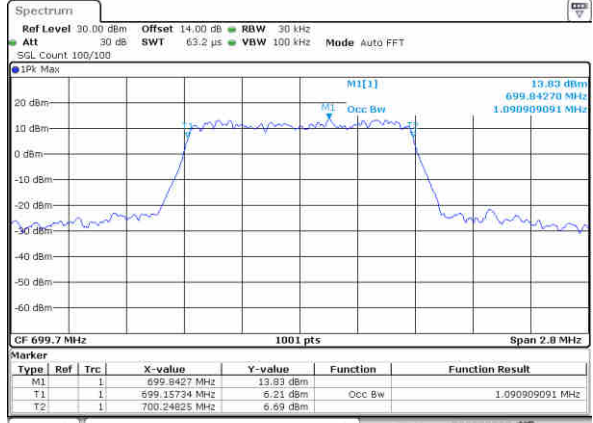

Date: 3 NOV 2017 21:45:09

Highest Channel / 15MHz / 16QAM

Date: 3 NOV 2017 21:45:19

LTE Band 7

Lowest Channel / 20MHz / QPSK

Date: 3 NOV 2017 22:06:01

Lowest Channel / 20MHz / 16QAM

Date: 3 NOV 2017 22:06:10

Middle Channel / 20MHz / QPSK

Date: 3 NOV 2017 22:12:58

Middle Channel / 20MHz / 16QAM

Date: 3 NOV 2017 22:13:08

Highest Channel / 20MHz / QPSK

Date: 3 NOV 2017 22:15:22

Highest Channel / 20MHz / 16QAM

Date: 3 NOV 2017 22:15:32

LTE Band 12

Lowest Channel / 1.4MHz / QPSK

Date: 29.NOV.2017 18:07:54

Lowest Channel / 1.4MHz / 16QAM

Date: 29.NOV.2017 18:08:05

Middle Channel / 1.4MHz / QPSK

Date: 29.NOV.2017 18:15:06

Middle Channel / 1.4MHz / 16QAM