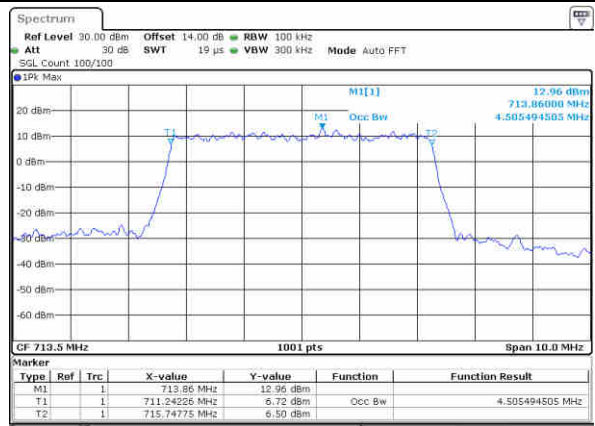

Date: 29.NOV.2017 18:48:53

Middle Channel / 5MHz / 16QAM

Date: 29.NOV.2017 18:49:03

Highest Channel / 5MHz / QPSK

Date: 29.NOV.2017 18:51:26

Highest Channel / 5MHz / 16QAM

Date: 29.NOV.2017 18:51:36