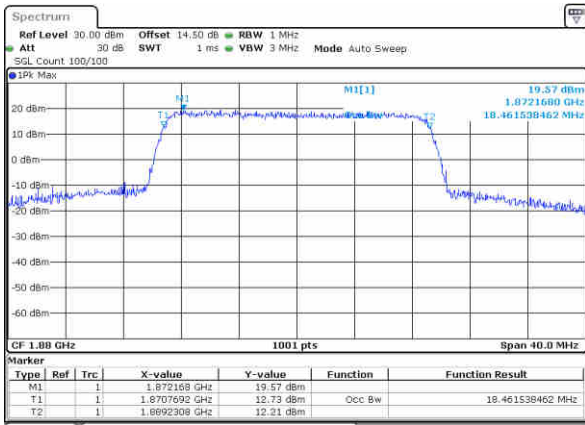

Date: 3 NOV 2017 20:27:49

LTE Band 2

Lowest Channel / 20MHz / QPSK

Date: 3 NOV 2017 20:34:36

Lowest Channel / 20MHz / 16QAM

Date: 3 NOV 2017 20:34:46

Middle Channel / 20MHz / QPSK

Date: 3 NOV 2017 20:41:33

Middle Channel / 20MHz / 16QAM

Date: 3 NOV 2017 20:41:43

Highest Channel / 20MHz / QPSK

Date: 3 NOV 2017 20:43:58

Highest Channel / 20MHz / 16QAM

Date: 3 NOV 2017 20:44:08

LTE Band 4

Lowest Channel / 1.4MHz / QPSK