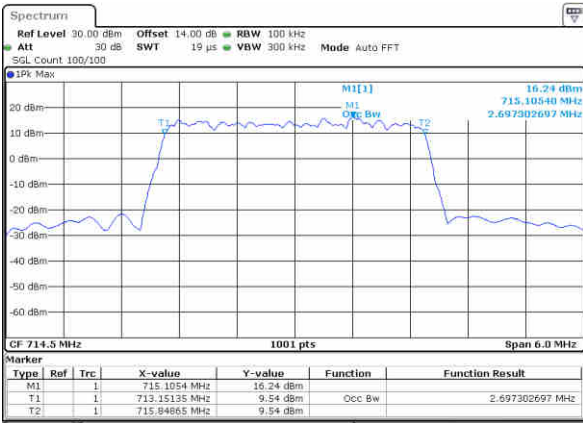

Lowest Channel / 3MHz / 16QAM

Date: 29,NOV,2017 18:24:59

Middle Channel / 3MHz / QPSK

Date: 29,NOV,2017 18:32:00

Middle Channel / 3MHz / 16QAM

Date: 29,NOV,2017 18:32:10

Highest Channel / 3MHz / QPSK

Date: 29,NOV,2017 18:34:32