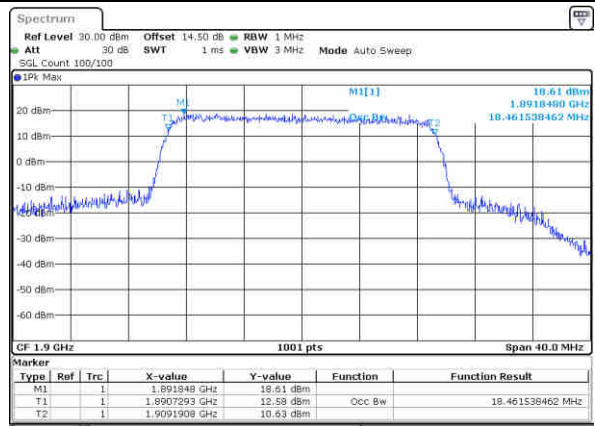

Middle Channel / 20MHz / 16QAM

Date: 3 NOV 2017 20:41:43

Highest Channel / 20MHz / QPSK

Date: 3 NOV 2017 20:43:58

Highest Channel / 20MHz / 16QAM

Date: 3 NOV 2017 20:44:08

LTE Band 4

Lowest Channel / 1.4MHz / QPSK