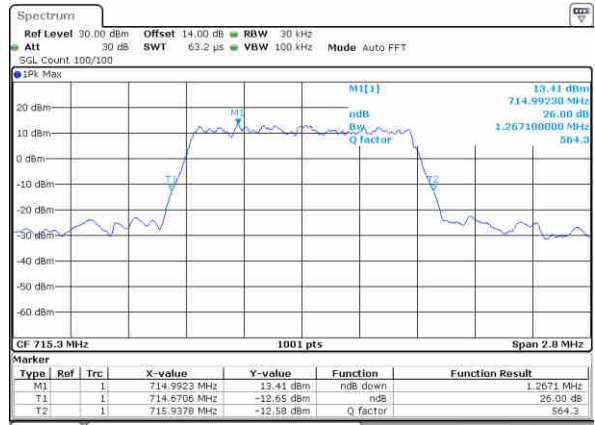

Lowest Channel / 1.4MHz / QPSK

Date: 29,NOV,2017 18:10:25

Lowest Channel / 1.4MHz / 16QAM

Date: 29,NOV,2017 18:10:15

Middle Channel / 1.4MHz / QPSK

Date: 29,NOV,2017 18:15:06

Middle Channel / 1.4MHz / 16QAM

Date: 29,NOV,2017 18:15:36

Highest Channel / 1.4MHz / QPSK

Date: 29,NOV,2017 18:17:58

Highest Channel / 1.4MHz / 16QAM

Date: 29,NOV,2017 18:18:08

LTE Band 12

Lowest Channel / 3MHz / QPSK

Date: 29.NOV.2017 18:25:09