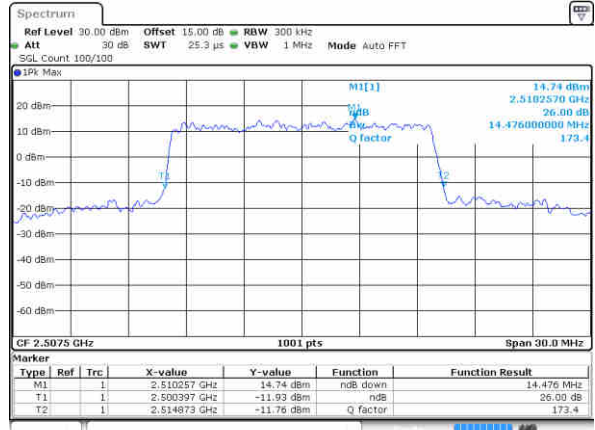

Lowest Channel / 15MHz / 16QAM

Date: 3 NOV 2017 21:36:18