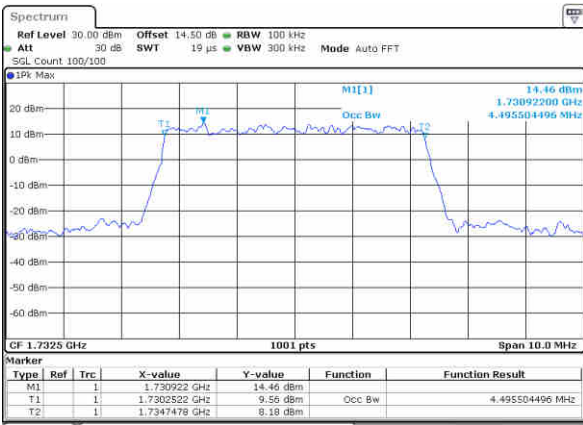

LTE Band 4

Lowest Channel / 5MHz / QPSK

Date: 6,NOV,2017 21:57:46

Lowest Channel / 5MHz / 16QAM

Date: 6,NOV,2017 21:57:56

Middle Channel / 5MHz / QPSK

Date: 6,NOV,2017 22:04:51

Middle Channel / 5MHz / 16QAM

Date: 6,NOV,2017 22:05:01

Highest Channel / 5MHz / QPSK

Date: 6,NOV,2017 22:07:20

Highest Channel / 5MHz / 16QAM

Date: 6,NOV,2017 22:07:30

LTE Band 4

Lowest Channel / 10MHz / QPSK

Date: 6,NOV,2017 22:14:25