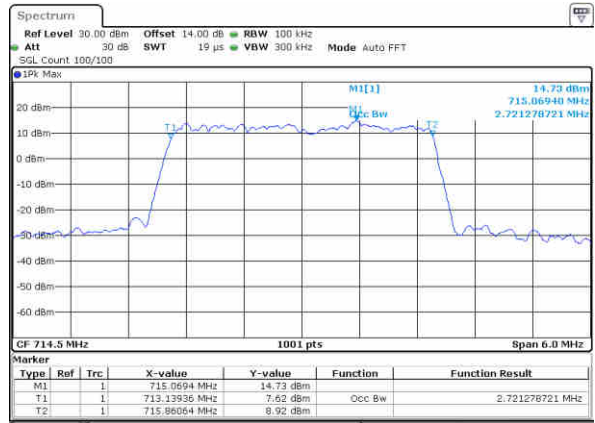

Date: 29.NOV.2017 18:15:16

Highest Channel / 1.4MHz / QPSK

Date: 29.NOV.2017 18:17:38

Highest Channel / 1.4MHz / 16QAM

Date: 29.NOV.2017 18:17:48

LTE Band 12

Lowest Channel / 3MHz / QPSK

Date: 29,NOV,2017 18:24:49

Lowest Channel / 3MHz / 16QAM

Date: 29,NOV,2017 18:24:59

Middle Channel / 3MHz / QPSK

Date: 29,NOV,2017 18:32:00

Middle Channel / 3MHz / 16QAM

Date: 29,NOV,2017 18:32:10

Highest Channel / 3MHz / QPSK

Date: 29,NOV,2017 18:34:32

Highest Channel / 3MHz / 16QAM

Date: 29,NOV,2017 18:34:42

LTE Band 12

Lowest Channel / 5MHz / QPSK

Date: 29.NOV.2017 18:41:43

Lowest Channel / 5MHz / 16QAM

Date: 29.NOV.2017 18:41:53

Middle Channel / 5MHz / QPSK