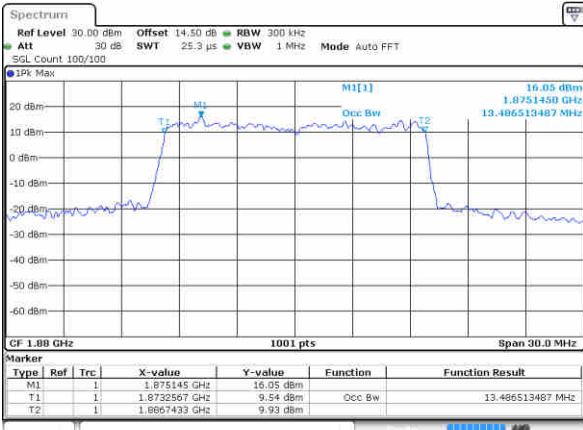

Middle Channel / 15MHz / QPSK

Date: 3 NOV 2017 20:25:13