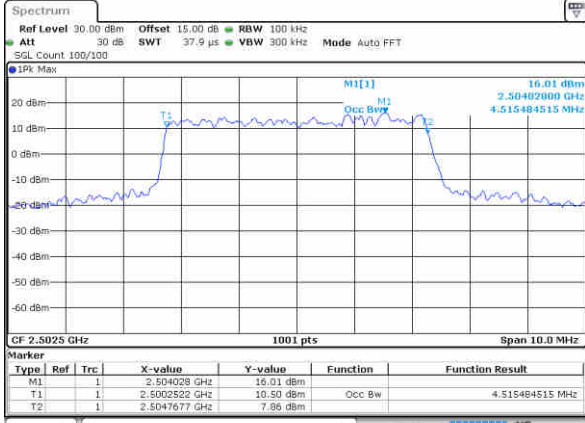

Highest Channel / 20MHz / QPSK

Date: 6,NOV,2017 22:57:17

Highest Channel / 20MHz / 16QAM

Date: 6,NOV,2017 22:57:27

LTE Band 7

Lowest Channel / 5MHz / QPSK

Date: 3 NOV 2017 21:03:10

Lowest Channel / 5MHz / 16QAM