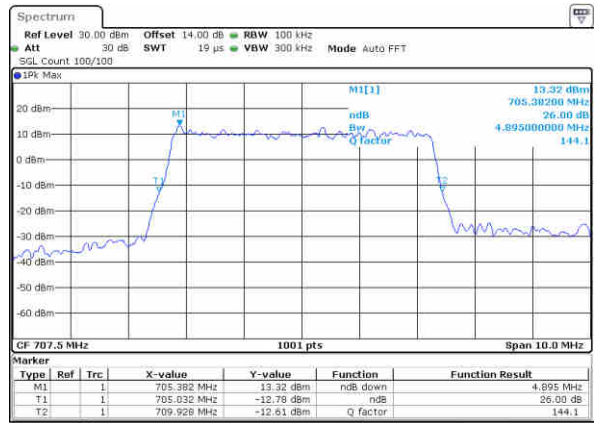

Highest Channel / 3MHz / 16QAM

Date: 29.NOV.2017 18:25:02

LTE Band 12

Lowest Channel / 5MHz / QPSK

Date: 29,NOV,2017 18:42:10

Lowest Channel / 5MHz / 16QAM

Date: 29,NOV,2017 18:42:13

Middle Channel / 5MHz / QPSK

Date: 29,NOV,2017 18:49:13

Middle Channel / 5MHz / 16QAM

Date: 29,NOV,2017 18:49:13

Highest Channel / 5MHz / QPSK

Date: 29,NOV,2017 18:51:46

Highest Channel / 5MHz / 16QAM

Date: 29,NOV,2017 18:51:56

LTE Band 12