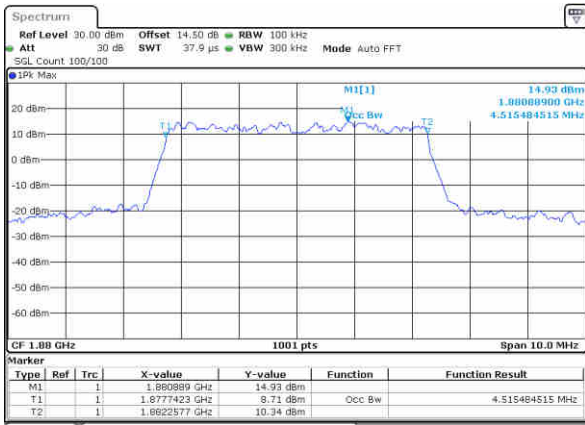

Highest Channel / 3MHz / 16QAM

Date: 3 NOV 2017 19:38:48

LTE Band 2

Lowest Channel / 5MHz / QPSK

Date: 3 NOV 2017 19:45:35

Lowest Channel / 5MHz / 16QAM

Date: 3 NOV 2017 19:45:45

Middle Channel / 5MHz / QPSK

Date: 3 NOV 2017 19:52:32

Middle Channel / 5MHz / 16QAM

Date: 3 NOV 2017 19:52:42

Highest Channel / 5MHz / QPSK

Date: 3 NOV 2017 19:54:58

Highest Channel / 5MHz / 16QAM

Date: 3 NOV 2017 19:55:08

LTE Band 2