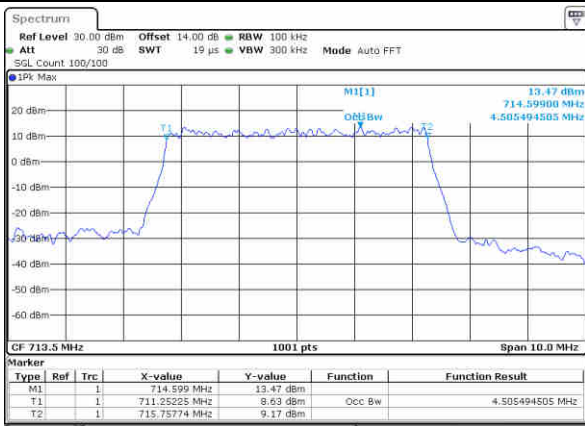

Highest Channel / 5MHz / QPSK

Date: 29.NOV.2017 18:51:26