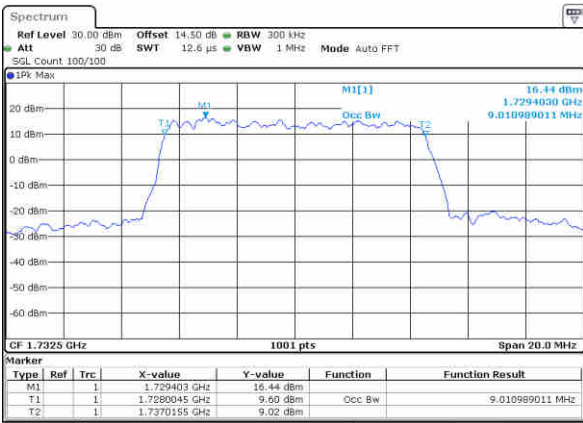

Middle Channel / 10MHz / QPSK

Date: 6,NOV,2017 22:21:29