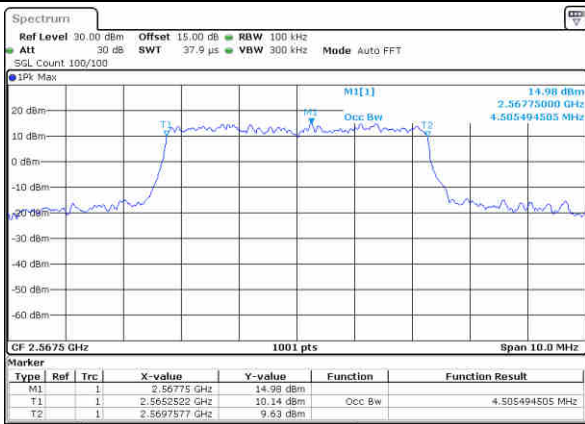

Highest Channel / 20MHz / QPSK

Date: 6,NOV,2017 22:57:17

Highest Channel / 20MHz / 16QAM

Date: 6,NOV,2017 22:57:27

LTE Band 7

Lowest Channel / 5MHz / QPSK

Date: 3 NOV 2017 21:03:10

Lowest Channel / 5MHz / 16QAM

Date: 3 NOV 2017 21:03:20

Middle Channel / 5MHz / QPSK

Date: 3 NOV 2017 21:10:07

Middle Channel / 5MHz / 16QAM

Date: 3 NOV 2017 21:10:17

Highest Channel / 5MHz / QPSK

Date: 3 NOV 2017 21:12:32

Highest Channel / 5MHz / 16QAM

Date: 3 NOV 2017 21:12:42

LTE Band 7

Lowest Channel / 10MHz / QPSK

Date: 3 NOV 2017 21:19:29

Lowest Channel / 10MHz / 16QAM

Date: 3 NOV 2017 21:19:39

Middle Channel / 10MHz / QPSK

Date: 3 NOV 2017 21:26:26