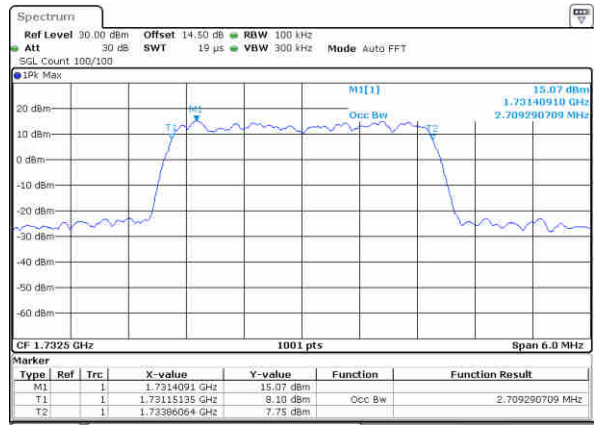

Middle Channel / 3MHz / 16QAM

Date: 6,NOV,2017 21:48:22