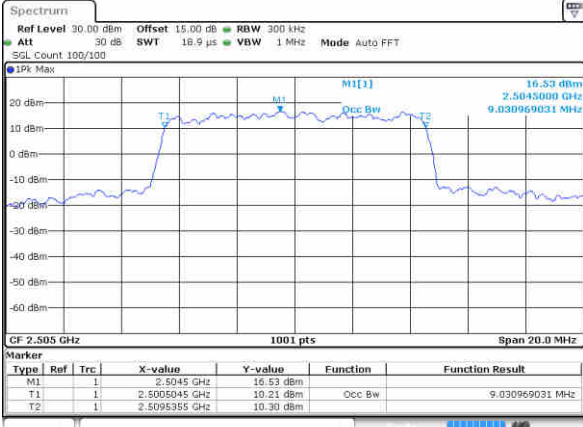

Highest Channel / 20MHz / QPSK

Date: 6,NOV,2017 22:57:17

Highest Channel / 20MHz / 16QAM

Date: 6,NOV,2017 22:57:27

LTE Band 7

Lowest Channel / 5MHz / QPSK

Date: 3 NOV 2017 21:03:10

Lowest Channel / 5MHz / 16QAM

Date: 3 NOV 2017 21:03:20

Middle Channel / 5MHz / QPSK

Date: 3 NOV 2017 21:10:07

Middle Channel / 5MHz / 16QAM

Date: 3 NOV 2017 21:10:17

Highest Channel / 5MHz / QPSK

Date: 3 NOV 2017 21:12:32

Highest Channel / 5MHz / 16QAM

Date: 3 NOV 2017 21:12:42

LTE Band 7

Lowest Channel / 10MHz / QPSK

Date: 3 NOV 2017 21:19:29

Lowest Channel / 10MHz / 16QAM

Date: 3 NOV 2017 21:19:39

Middle Channel / 10MHz / QPSK

Date: 3 NOV 2017 21:26:26