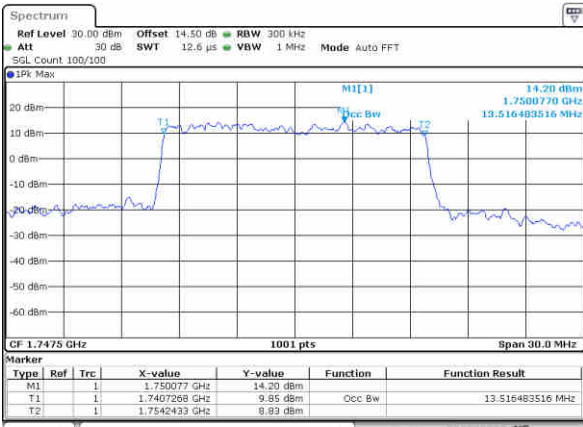

Highest Channel / 15MHz / QPSK

Date: 6,NOV,2017 22:40:39