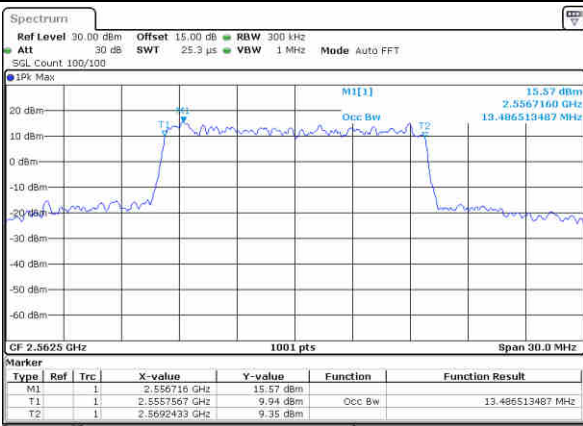

Date: 3 NOV 2017 21:35:48

Lowest Channel / 15MHz / 16QAM

Date: 3 NOV 2017 21:35:58

Middle Channel / 15MHz / QPSK

Date: 3 NOV 2017 21:42:45

Middle Channel / 15MHz / 16QAM

Date: 3 NOV 2017 21:42:55

Highest Channel / 15MHz / QPSK