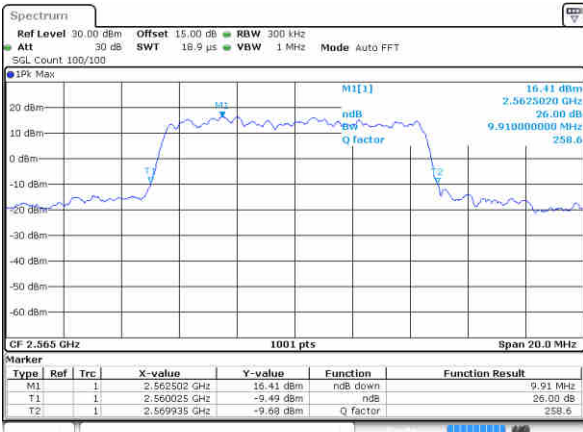

LTE Band 7

Lowest Channel / 10MHz / QPSK

Date: 3 NOV 2017 21:19:49

Lowest Channel / 10MHz / 16QAM

Date: 3 NOV 2017 21:19:58

Middle Channel / 10MHz / QPSK

Date: 3 NOV 2017 21:26:46

Middle Channel / 10MHz / 16QAM

Date: 3 NOV 2017 21:26:56

Highest Channel / 10MHz / QPSK

Date: 3 NOV 2017 21:29:11

Highest Channel / 10MHz / 16QAM

Date: 3 NOV 2017 21:29:20

LTE Band 7

Lowest Channel / 15MHz / QPSK

Date: 3 NOV 2017 21:36:08