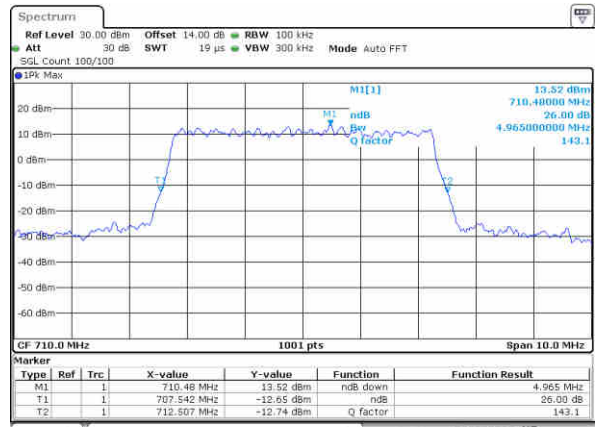

Middle Channel / 5MHz / 16QAM

Date: 9,NOV,2017 20:56:26