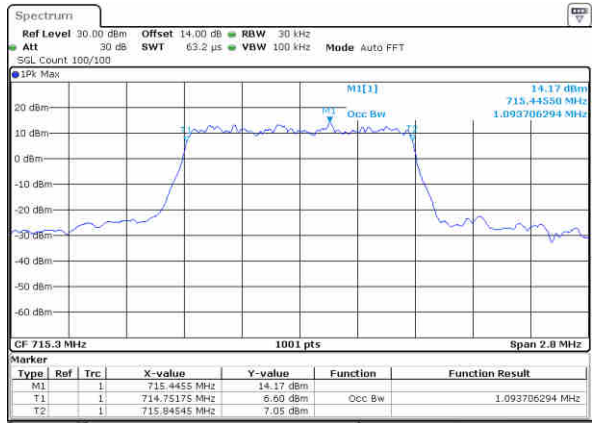

Date: 3 NOV 2017 21:45:09

Highest Channel / 15MHz / 16QAM

Date: 3 NOV 2017 21:45:19

LTE Band 7

Lowest Channel / 20MHz / QPSK

Date: 3 NOV 2017 22:06:01

Lowest Channel / 20MHz / 16QAM

Date: 3 NOV 2017 22:06:10

Middle Channel / 20MHz / QPSK

Date: 3 NOV 2017 22:12:58

Middle Channel / 20MHz / 16QAM

Date: 3 NOV 2017 22:13:08

Highest Channel / 20MHz / QPSK

Date: 3 NOV 2017 22:15:22

Highest Channel / 20MHz / 16QAM

Date: 3 NOV 2017 22:15:32

LTE Band 12

Lowest Channel / 1.4MHz / QPSK

Date: 29.NOV.2017 18:07:54

Lowest Channel / 1.4MHz / 16QAM

Date: 29.NOV.2017 18:08:05

Middle Channel / 1.4MHz / QPSK

Date: 29.NOV.2017 18:15:06

Middle Channel / 1.4MHz / 16QAM

Date: 29.NOV.2017 18:15:16

Highest Channel / 1.4MHz / QPSK

Date: 29.NOV.2017 18:17:38

Highest Channel / 1.4MHz / 16QAM

Date: 29.NOV.2017 18:17:48

LTE Band 12

Lowest Channel / 3MHz / QPSK

Date: 29,NOV,2017 18:24:49