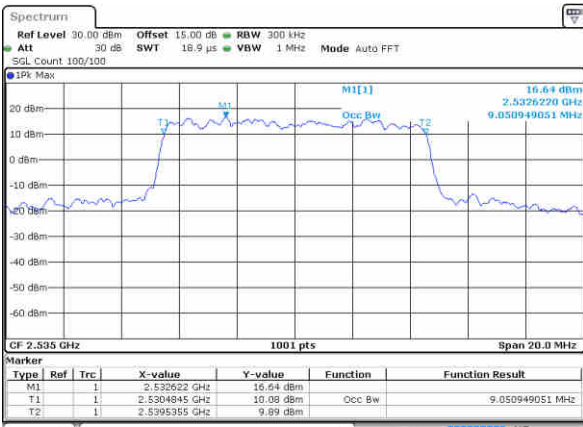

Date: 3 NOV 2017 21:12:42

LTE Band 7

Lowest Channel / 10MHz / QPSK

Date: 3 NOV 2017 21:19:29

Lowest Channel / 10MHz / 16QAM

Date: 3 NOV 2017 21:19:39

Middle Channel / 10MHz / QPSK

Date: 3 NOV 2017 21:26:26

Middle Channel / 10MHz / 16QAM

Date: 3 NOV 2017 21:26:36

Highest Channel / 10MHz / QPSK

Date: 3 NOV 2017 21:28:51

Highest Channel / 10MHz / 16QAM

Date: 3 NOV 2017 21:29:01

LTE Band 7

Lowest Channel / 15MHz / QPSK