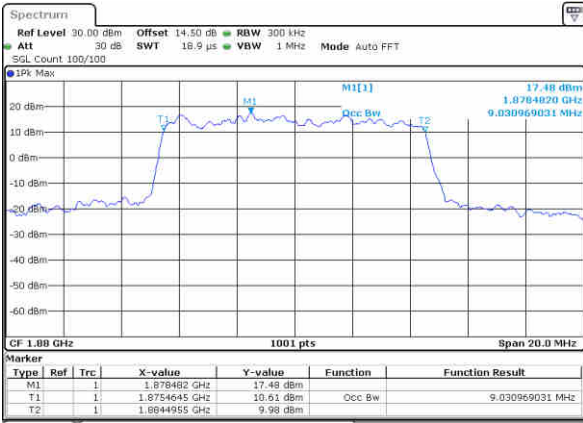

Date: 3 NOV 2017 19:52:32

Middle Channel / 5MHz / 16QAM

Date: 3 NOV 2017 19:52:42

Highest Channel / 5MHz / QPSK

Date: 3 NOV 2017 19:54:58

Highest Channel / 5MHz / 16QAM

Date: 3 NOV 2017 19:55:08

LTE Band 2

Lowest Channel / 10MHz / QPSK

Date: 3 NOV 2017 20:01:56

Lowest Channel / 10MHz / 16QAM

Date: 3 NOV 2017 20:02:06

Middle Channel / 10MHz / QPSK

Date: 3 NOV 2017 20:08:53

Middle Channel / 10MHz / 16QAM

Date: 3 NOV 2017 20:09:03

Highest Channel / 10MHz / QPSK

Date: 3 NOV 2017 20:11:19

Highest Channel / 10MHz / 16QAM

Date: 3 NOV 2017 20:11:29

LTE Band 2

Lowest Channel / 15MHz / QPSK

Date: 3 NOV 2017 20:18:16

Lowest Channel / 15MHz / 16QAM