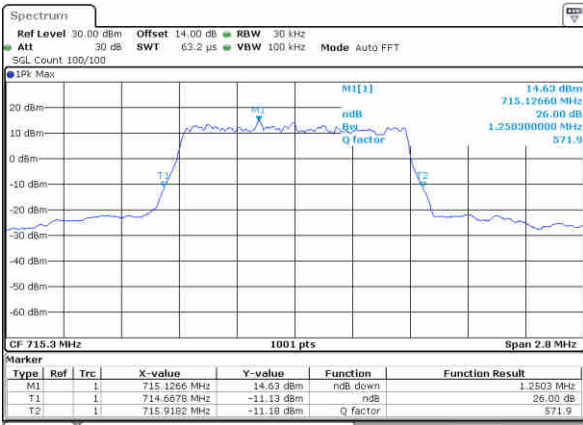

Lowest Channel / 1.4MHz / QPSK

Date: 29,NOV,2017 18:10:25

Lowest Channel / 1.4MHz / 16QAM

Date: 29,NOV,2017 18:10:15

Middle Channel / 1.4MHz / QPSK

Date: 29,NOV,2017 18:15:06

Middle Channel / 1.4MHz / 16QAM

Date: 29,NOV,2017 18:15:36

Highest Channel / 1.4MHz / QPSK

Date: 29,NOV,2017 18:17:58

Highest Channel / 1.4MHz / 16QAM

Date: 29,NOV,2017 18:18:08

LTE Band 12

Lowest Channel / 3MHz / QPSK

Date: 29.NOV.2017 18:25:09