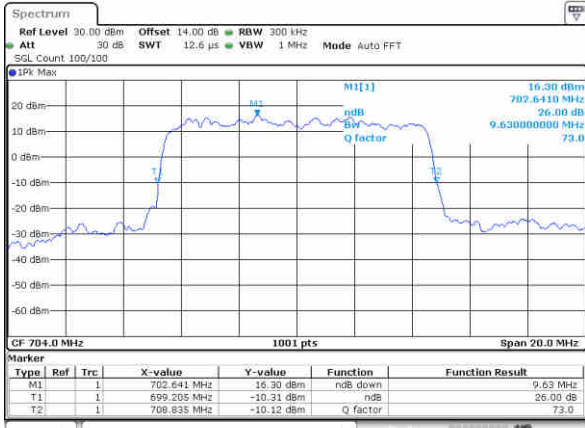

LTE Band 12

Lowest Channel / 10MHz / QPSK

Date: 29.NOV.2017 18:58:55