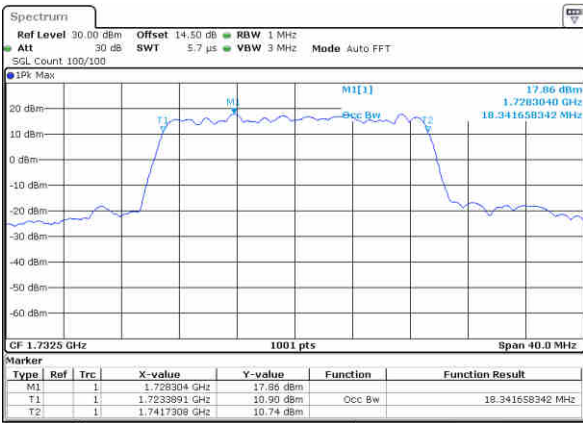

Date: 6,NOV,2017 22:38:09

Middle Channel / 15MHz / 16QAM

Date: 6,NOV,2017 22:38:19

Highest Channel / 15MHz / QPSK

Date: 6,NOV,2017 22:40:39

Highest Channel / 15MHz / 16QAM

Date: 6,NOV,2017 22:40:49

LTE Band 4

Lowest Channel / 20MHz / QPSK

Date: 6,NOV,2017 22:47:44

Lowest Channel / 20MHz / 16QAM

Date: 6,NOV,2017 22:47:54

Middle Channel / 20MHz / QPSK

Date: 6,NOV,2017 22:54:46

Middle Channel / 20MHz / 16QAM

Date: 6,NOV,2017 22:54:56

Highest Channel / 20MHz / QPSK

Date: 6,NOV,2017 22:57:17

Highest Channel / 20MHz / 16QAM

Date: 6,NOV,2017 22:57:27

LTE Band 7

Lowest Channel / 5MHz / QPSK

Date: 3 NOV 2017 21:03:10

Lowest Channel / 5MHz / 16QAM