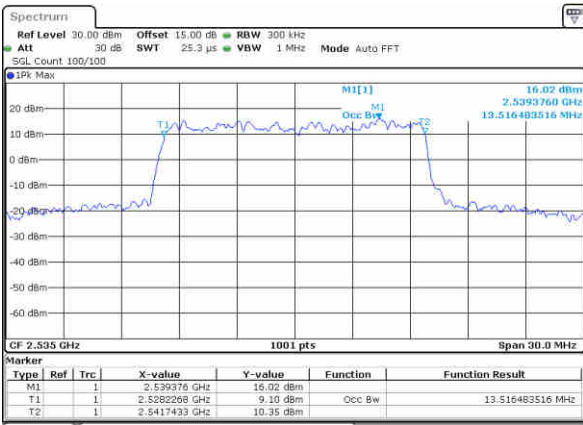

Date: 3 NOV 2017 21:12:42

LTE Band 7

Lowest Channel / 10MHz / QPSK

Date: 3 NOV 2017 21:19:29

Lowest Channel / 10MHz / 16QAM

Date: 3 NOV 2017 21:19:39

Middle Channel / 10MHz / QPSK

Date: 3 NOV 2017 21:26:26

Middle Channel / 10MHz / 16QAM

Date: 3 NOV 2017 21:26:36

Highest Channel / 10MHz / QPSK

Date: 3 NOV 2017 21:28:51

Highest Channel / 10MHz / 16QAM

Date: 3 NOV 2017 21:29:01

LTE Band 7

Lowest Channel / 15MHz / QPSK

Date: 3 NOV 2017 21:35:48

Lowest Channel / 15MHz / 16QAM

Date: 3 NOV 2017 21:35:58

Middle Channel / 15MHz / QPSK

Date: 3 NOV 2017 21:42:45

Middle Channel / 15MHz / 16QAM

Date: 3 NOV 2017 21:42:55

Highest Channel / 15MHz / QPSK