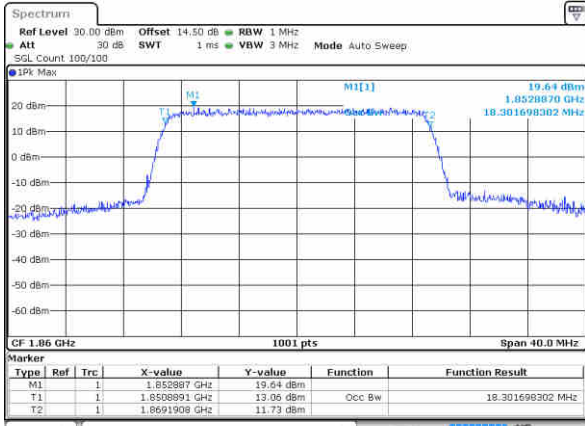

LTE Band 2

Lowest Channel / 20MHz / QPSK

Date: 3 NOV 2017 20:34:36