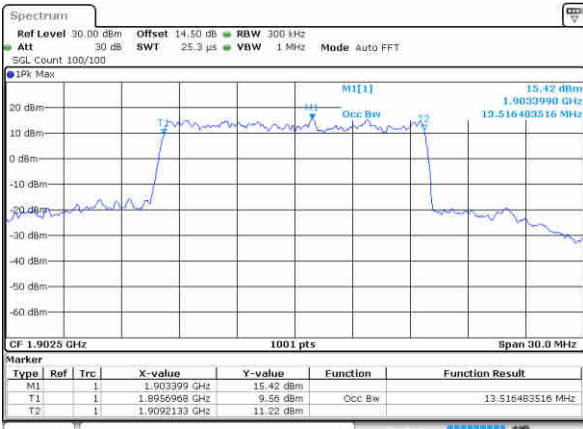

Highest Channel / 10MHz / QPSK

Date: 3 NOV 2017 20:11:19

Highest Channel / 10MHz / 16QAM

Date: 3 NOV 2017 20:11:29

LTE Band 2

Lowest Channel / 15MHz / QPSK

Date: 3 NOV 2017 20:18:16

Lowest Channel / 15MHz / 16QAM

Date: 3 NOV 2017 20:18:28

Middle Channel / 15MHz / QPSK

Date: 3 NOV 2017 20:25:13

Middle Channel / 15MHz / 16QAM

Date: 3 NOV 2017 20:25:23

Highest Channel / 15MHz / QPSK

Date: 3 NOV 2017 20:27:39

Highest Channel / 15MHz / 16QAM