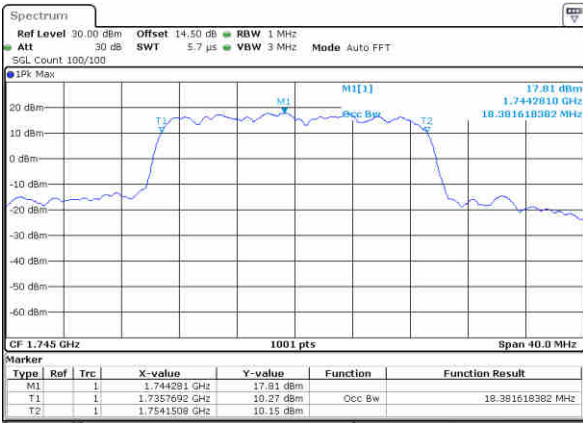

Date: 6,NOV,2017 22:38:09

Middle Channel / 15MHz / 16QAM

Date: 6,NOV,2017 22:38:19

Highest Channel / 15MHz / QPSK

Date: 6,NOV,2017 22:40:39

Highest Channel / 15MHz / 16QAM

Date: 6,NOV,2017 22:40:49

LTE Band 4

Lowest Channel / 20MHz / QPSK

Date: 6,NOV,2017 22:47:44

Lowest Channel / 20MHz / 16QAM

Date: 6,NOV,2017 22:47:54

Middle Channel / 20MHz / QPSK

Date: 6,NOV,2017 22:54:46

Middle Channel / 20MHz / 16QAM

Date: 6,NOV,2017 22:54:56

Highest Channel / 20MHz / QPSK

Date: 6,NOV,2017 22:57:17

Highest Channel / 20MHz / 16QAM

Date: 6,NOV,2017 22:57:27

LTE Band 7

Lowest Channel / 5MHz / QPSK

Date: 3 NOV 2017 21:03:10

Lowest Channel / 5MHz / 16QAM