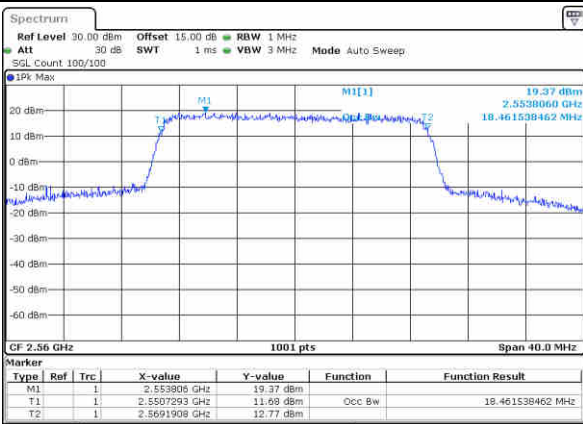

Middle Channel / 20MHz / QPSK

Date: 3 NOV 2017 22:12:58

Middle Channel / 20MHz / 16QAM

Date: 3 NOV 2017 22:13:08

Highest Channel / 20MHz / QPSK

Date: 3 NOV 2017 22:15:22

Highest Channel / 20MHz / 16QAM

Date: 3 NOV 2017 22:15:32