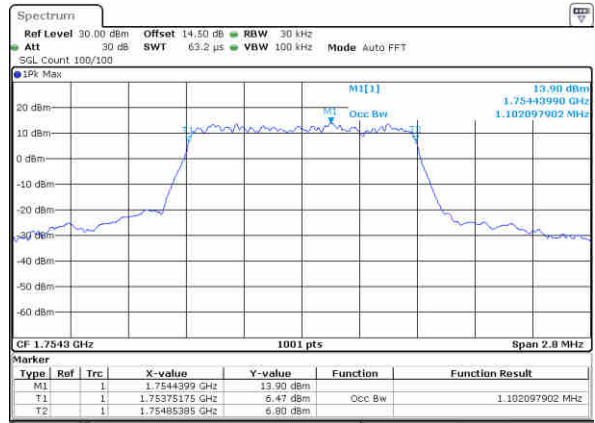

Middle Channel / 20MHz / 16QAM

Date: 3 NOV 2017 20:41:43

Highest Channel / 20MHz / QPSK

Date: 3 NOV 2017 20:43:58

Highest Channel / 20MHz / 16QAM

Date: 3 NOV 2017 20:44:08

LTE Band 4

Lowest Channel / 1.4MHz / QPSK

Date: 6,NOV,2017 21:24:27

Lowest Channel / 1.4MHz / 16QAM

Date: 6,NOV,2017 21:24:37

Middle Channel / 1.4MHz / QPSK

Date: 6,NOV,2017 21:31:33

Middle Channel / 1.4MHz / 16QAM

Date: 6,NOV,2017 21:31:43

Highest Channel / 1.4MHz / QPSK

Date: 6,NOV,2017 21:34:02

Highest Channel / 1.4MHz / 16QAM

Date: 6,NOV,2017 21:34:12

LTE Band 4

Lowest Channel / 3MHz / QPSK

Date: 6,NOV,2017 21:41:07

Lowest Channel / 3MHz / 16QAM

Date: 6,NOV,2017 21:41:17