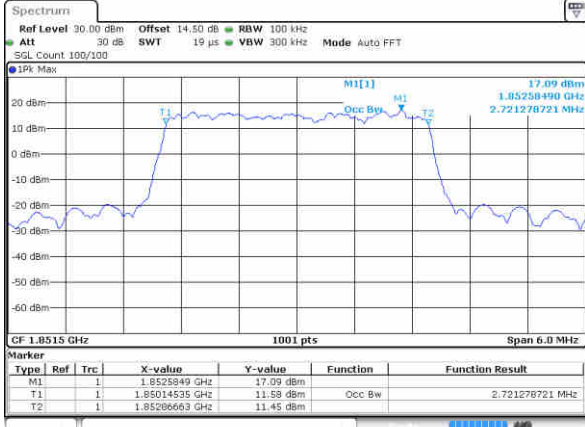

Date: 3 NOV 2017 19:20:02

Highest Channel / 1.4MHz / QPSK

Date: 3 NOV 2017 19:22:18

Highest Channel / 1.4MHz / 16QAM

Date: 3 NOV 2017 19:22:28

LTE Band 2

Lowest Channel / 3MHz / QPSK

Date: 3 NOV 2017 19:29:15