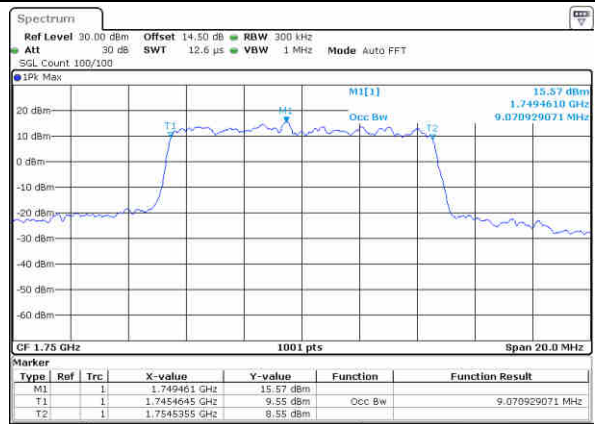

Date: 6,NOV,2017 22:05:01

Highest Channel / 5MHz / QPSK

Date: 6,NOV,2017 22:07:20

Highest Channel / 5MHz / 16QAM

Date: 6,NOV,2017 22:07:30

LTE Band 4

Lowest Channel / 10MHz / QPSK

Date: 6,NOV,2017 22:14:25

Lowest Channel / 10MHz / 16QAM

Date: 6,NOV,2017 22:14:35

Middle Channel / 10MHz / QPSK

Date: 6,NOV,2017 22:21:29

Middle Channel / 10MHz / 16QAM

Date: 6,NOV,2017 22:21:39

Highest Channel / 10MHz / QPSK

Date: 6,NOV,2017 22:23:59

Highest Channel / 10MHz / 16QAM

Date: 6,NOV,2017 22:23:09

LTE Band 4

Lowest Channel / 15MHz / QPSK

Date: 6,NOV,2017 22:31:04

Lowest Channel / 15MHz / 16QAM

Date: 6,NOV,2017 22:31:14

Middle Channel / 15MHz / QPSK