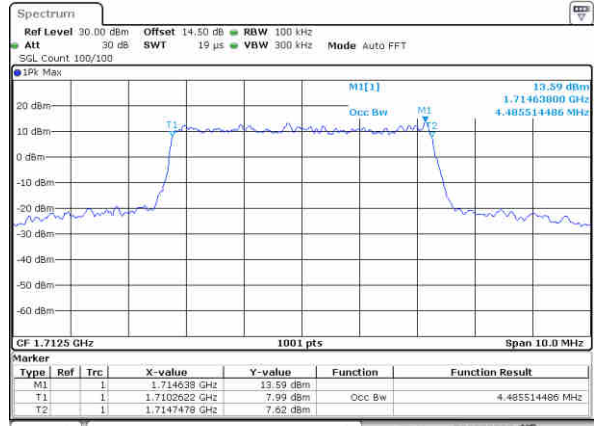

Date: 6,NOV,2017 21:34:02

Highest Channel / 1.4MHz / 16QAM

Date: 6,NOV,2017 21:34:12

LTE Band 4

Lowest Channel / 3MHz / QPSK

Date: 6,NOV,2017 21:41:07

Lowest Channel / 3MHz / 16QAM

Date: 6,NOV,2017 21:41:17

Middle Channel / 3MHz / QPSK

Date: 6,NOV,2017 21:48:12

Middle Channel / 3MHz / 16QAM

Date: 6,NOV,2017 21:48:22

Highest Channel / 3MHz / QPSK

Date: 6,NOV,2017 21:50:41

Highest Channel / 3MHz / 16QAM

Date: 6,NOV,2017 21:50:51

LTE Band 4

Lowest Channel / 5MHz / QPSK

Date: 6,NOV,2017 21:57:46

Lowest Channel / 5MHz / 16QAM

Date: 6,NOV,2017 21:57:56

Middle Channel / 5MHz / QPSK

Date: 6,NOV,2017 22:04:51

Middle Channel / 5MHz / 16QAM