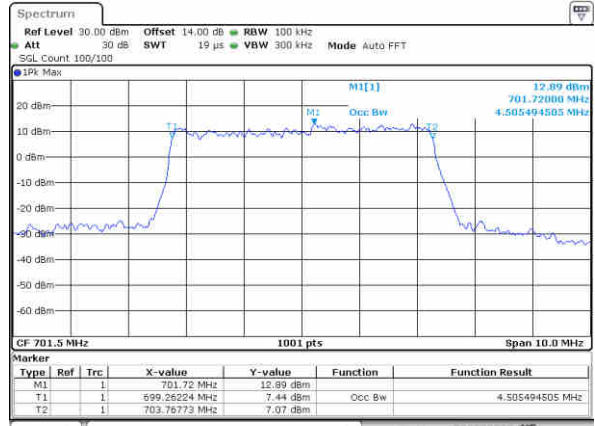

Highest Channel / 3MHz / 16QAM

Date: 29,NOV,2017 18:34:42

LTE Band 12

Lowest Channel / 5MHz / QPSK

Date: 29.NOV.2017 18:41:43

Lowest Channel / 5MHz / 16QAM

Date: 29.NOV.2017 18:41:53

Middle Channel / 5MHz / QPSK