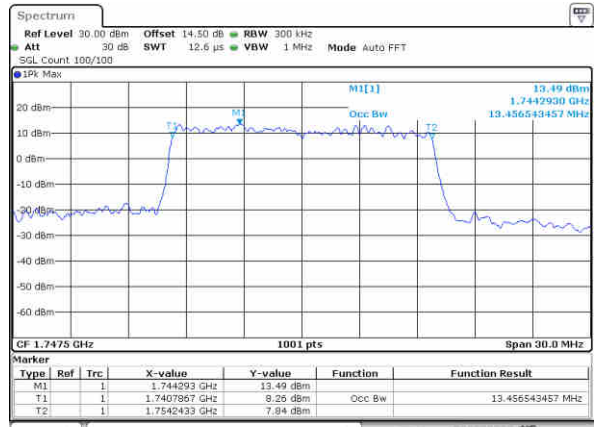

Highest Channel / 10MHz / 16QAM

Date: 6,NOV,2017 22:23:09

LTE Band 4

Lowest Channel / 15MHz / QPSK

Date: 6,NOV,2017 22:31:04

Lowest Channel / 15MHz / 16QAM

Date: 6,NOV,2017 22:31:14

Middle Channel / 15MHz / QPSK

Date: 6,NOV,2017 22:38:09

Middle Channel / 15MHz / 16QAM

Date: 6,NOV,2017 22:38:19

Highest Channel / 15MHz / QPSK

Date: 6,NOV,2017 22:40:39

Highest Channel / 15MHz / 16QAM

Date: 6,NOV,2017 22:40:49

LTE Band 4