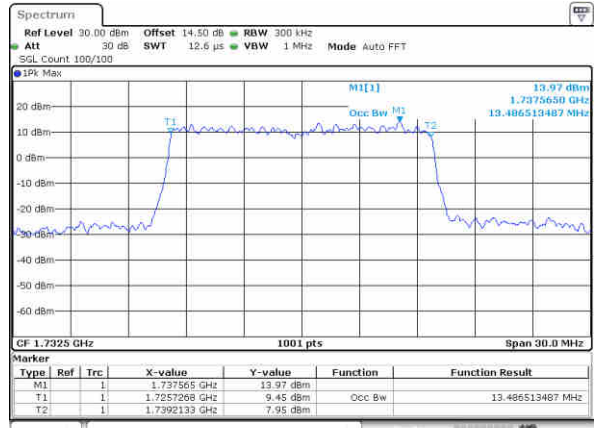

Highest Channel / 10MHz / 16QAM

Date: 6,NOV,2017 22:23:09

LTE Band 4

Lowest Channel / 15MHz / QPSK

Date: 6,NOV,2017 22:31:04

Lowest Channel / 15MHz / 16QAM

Date: 6,NOV,2017 22:31:14

Middle Channel / 15MHz / QPSK

Date: 6,NOV,2017 22:38:09

Middle Channel / 15MHz / 16QAM

Date: 6,NOV,2017 22:38:19

Highest Channel / 15MHz / QPSK

Date: 6,NOV,2017 22:40:39

Highest Channel / 15MHz / 16QAM

Date: 6,NOV,2017 22:40:49

LTE Band 4