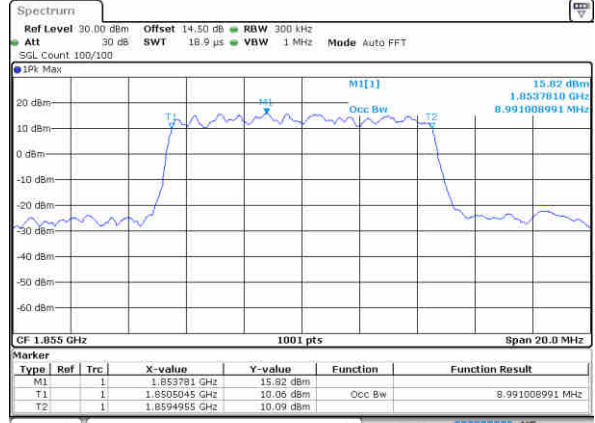

Lowest Channel / 10MHz / 16QAM

Date: 3 NOV 2017 20:02:06