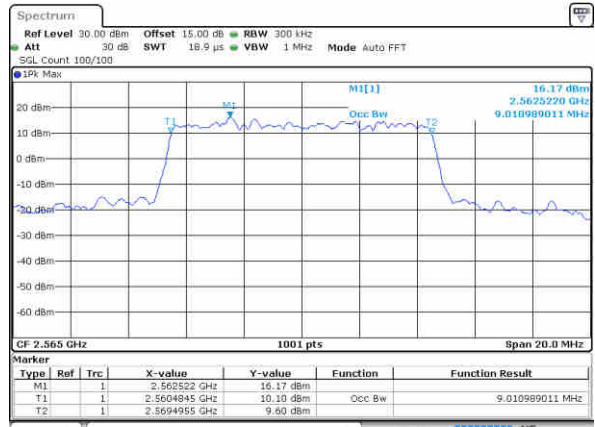

Date: 3 NOV 2017 21:12:42

LTE Band 7

Lowest Channel / 10MHz / QPSK

Date: 3 NOV 2017 21:19:29

Lowest Channel / 10MHz / 16QAM

Date: 3 NOV 2017 21:19:39

Middle Channel / 10MHz / QPSK

Date: 3 NOV 2017 21:26:26

Middle Channel / 10MHz / 16QAM

Date: 3 NOV 2017 21:26:36

Highest Channel / 10MHz / QPSK

Date: 3 NOV 2017 21:28:51

Highest Channel / 10MHz / 16QAM

Date: 3 NOV 2017 21:29:01

LTE Band 7

Lowest Channel / 15MHz / QPSK