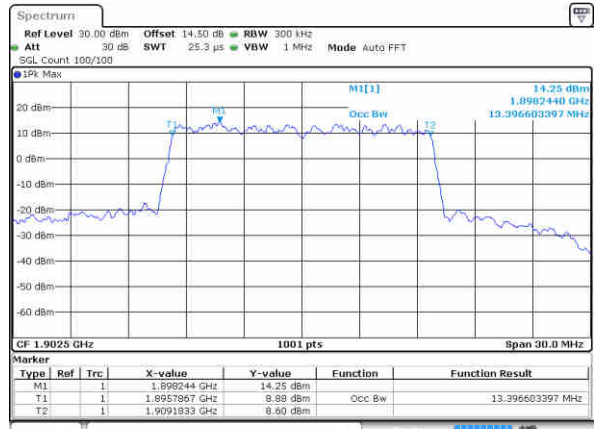

Highest Channel / 10MHz / QPSK

Date: 3 NOV 2017 20:11:19

Highest Channel / 10MHz / 16QAM

Date: 3 NOV 2017 20:11:29

LTE Band 2

Lowest Channel / 15MHz / QPSK

Date: 3 NOV 2017 20:18:16

Lowest Channel / 15MHz / 16QAM

Date: 3 NOV 2017 20:18:28

Middle Channel / 15MHz / QPSK

Date: 3 NOV 2017 20:25:13

Middle Channel / 15MHz / 16QAM

Date: 3 NOV 2017 20:25:23

Highest Channel / 15MHz / QPSK

Date: 3 NOV 2017 20:27:39

Highest Channel / 15MHz / 16QAM

Date: 3 NOV 2017 20:27:49

LTE Band 2

Lowest Channel / 20MHz / QPSK

Date: 3 NOV 2017 20:34:36

Lowest Channel / 20MHz / 16QAM

Date: 3 NOV 2017 20:34:46

Middle Channel / 20MHz / QPSK

Date: 3 NOV 2017 20:41:33