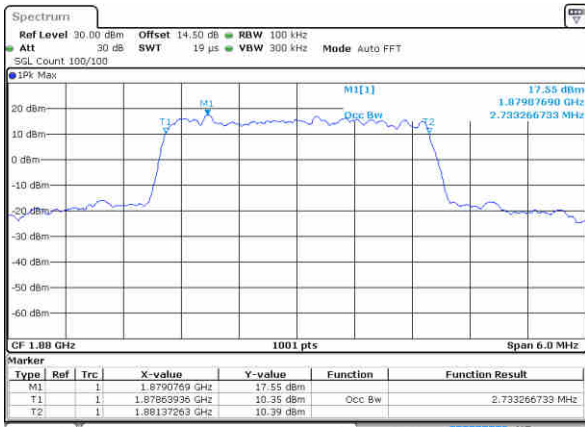

Middle Channel / 3MHz / QPSK

Date: 3 NOV 2017 19:38:13