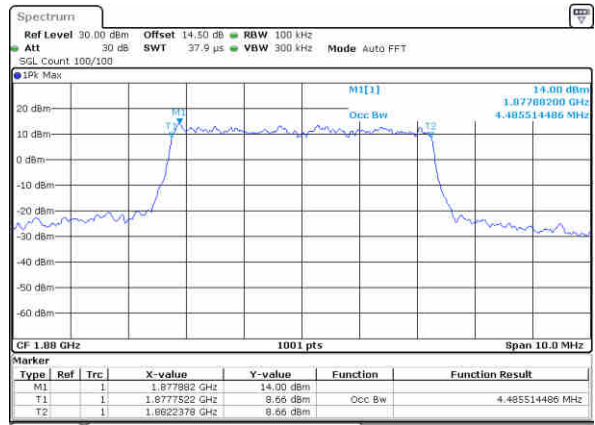

Highest Channel / 3MHz / 16QAM

Date: 3 NOV 2017 19:38:48

LTE Band 2

Lowest Channel / 5MHz / QPSK

Date: 3 NOV 2017 19:45:35

Lowest Channel / 5MHz / 16QAM

Date: 3 NOV 2017 19:45:45

Middle Channel / 5MHz / QPSK

Date: 3 NOV 2017 19:52:32

Middle Channel / 5MHz / 16QAM

Date: 3 NOV 2017 19:52:42

Highest Channel / 5MHz / QPSK

Date: 3 NOV 2017 19:54:58

Highest Channel / 5MHz / 16QAM

Date: 3 NOV 2017 19:55:08

LTE Band 2