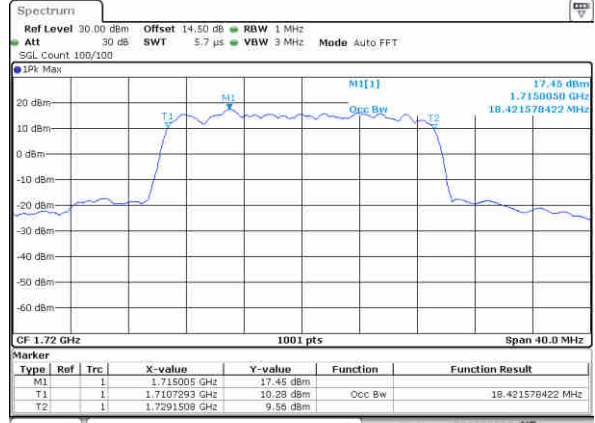

Lowest Channel / 20MHz / 16QAM

Date: 6,NOV,2017 22:47:54