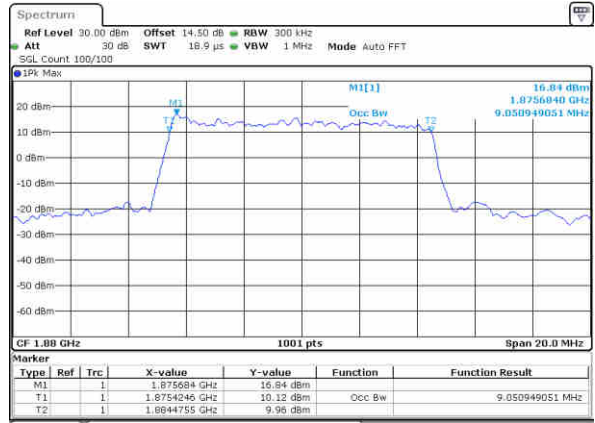

Date: 3 NOV 2017 19:52:32

Middle Channel / 5MHz / 16QAM

Date: 3 NOV 2017 19:52:42

Highest Channel / 5MHz / QPSK

Date: 3 NOV 2017 19:54:58

Highest Channel / 5MHz / 16QAM

Date: 3 NOV 2017 19:55:08

LTE Band 2

Lowest Channel / 10MHz / QPSK

Date: 3 NOV 2017 20:01:56

Lowest Channel / 10MHz / 16QAM

Date: 3 NOV 2017 20:02:06

Middle Channel / 10MHz / QPSK

Date: 3 NOV 2017 20:08:53

Middle Channel / 10MHz / 16QAM

Date: 3 NOV 2017 20:09:03

Highest Channel / 10MHz / QPSK

Date: 3 NOV 2017 20:11:19

Highest Channel / 10MHz / 16QAM

Date: 3 NOV 2017 20:11:29

LTE Band 2

Lowest Channel / 15MHz / QPSK

Date: 3 NOV 2017 20:18:16

Lowest Channel / 15MHz / 16QAM