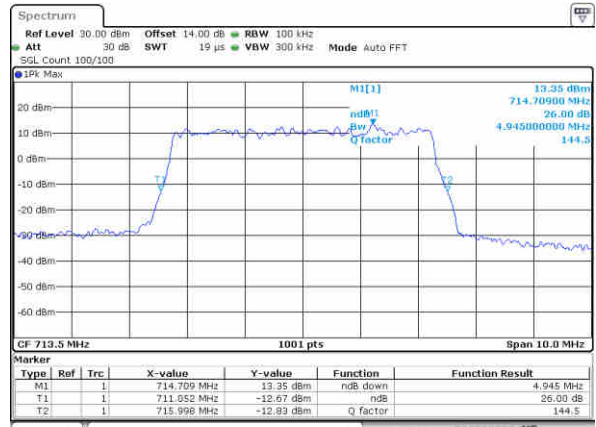

Highest Channel / 10MHz / QPSK

Date: 29.NOV.2017 19:08:38

Highest Channel / 10MHz / 16QAM

Date: 29.NOV.2017 19:08:48

LTE Band 17

Lowest Channel / 5MHz / QPSK

Date: 9,NOV,2017 20:49:09

Lowest Channel / 5MHz / 16QAM

Date: 9,NOV,2017 20:49:19

Middle Channel / 5MHz / QPSK

Date: 9,NOV,2017 20:56:16

Middle Channel / 5MHz / 16QAM

Date: 9,NOV,2017 20:56:26

Highest Channel / 5MHz / QPSK

Date: 9,NOV,2017 20:58:47

Highest Channel / 5MHz / 16QAM