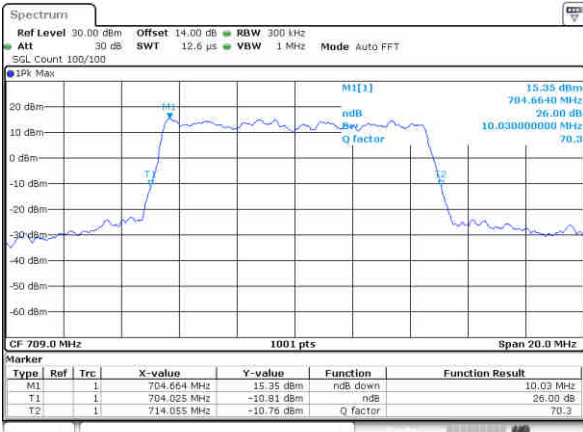

Highest Channel / 10MHz / QPSK

Date: 29.NOV.2017 19:08:38

Highest Channel / 10MHz / 16QAM

Date: 29.NOV.2017 19:08:48

LTE Band 17

Lowest Channel / 5MHz / QPSK

Date: 9,NOV,2017 20:49:09

Lowest Channel / 5MHz / 16QAM

Date: 9,NOV,2017 20:49:19

Middle Channel / 5MHz / QPSK

Date: 9,NOV,2017 20:56:16

Middle Channel / 5MHz / 16QAM

Date: 9,NOV,2017 20:56:26

Highest Channel / 5MHz / QPSK

Date: 9,NOV,2017 20:58:47

Highest Channel / 5MHz / 16QAM

Date: 9,NOV,2017 20:58:57

LTE Band 17

Lowest Channel / 10MHz / QPSK

Date: 9,NOV,2017 21:10:54

Lowest Channel / 10MHz / 16QAM

Date: 9,NOV,2017 21:06:04

Middle Channel / 10MHz / QPSK

Date: 9,NOV,2017 21:10:02