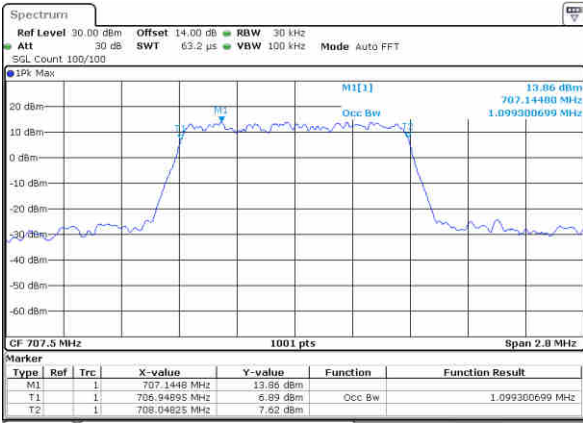

LTE Band 12

Lowest Channel / 1.4MHz / QPSK

Date: 29.NOV.2017 18:07:54

Lowest Channel / 1.4MHz / 16QAM

Date: 29.NOV.2017 18:08:05

Middle Channel / 1.4MHz / QPSK

Date: 29.NOV.2017 18:15:06

Middle Channel / 1.4MHz / 16QAM

Date: 29.NOV.2017 18:15:16

Highest Channel / 1.4MHz / QPSK

Date: 29.NOV.2017 18:17:38

Highest Channel / 1.4MHz / 16QAM

Date: 29.NOV.2017 18:17:48

LTE Band 12

Lowest Channel / 3MHz / QPSK

Date: 29,NOV,2017 18:24:49