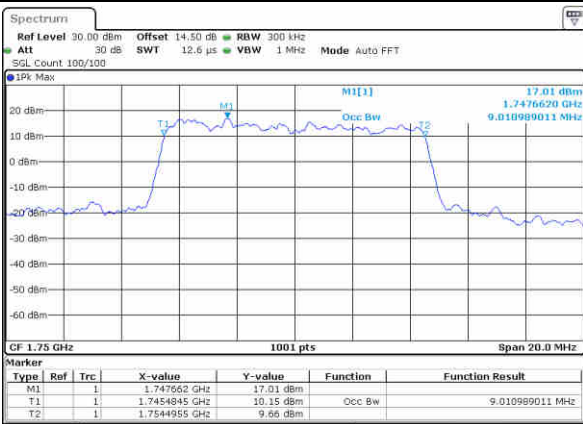

Date: 6,NOV,2017 22:05:01

Highest Channel / 5MHz / QPSK

Date: 6,NOV,2017 22:07:20

Highest Channel / 5MHz / 16QAM

Date: 6,NOV,2017 22:07:30

LTE Band 4

Lowest Channel / 10MHz / QPSK

Date: 6,NOV,2017 22:14:25

Lowest Channel / 10MHz / 16QAM

Date: 6,NOV,2017 22:14:35

Middle Channel / 10MHz / QPSK

Date: 6,NOV,2017 22:21:29

Middle Channel / 10MHz / 16QAM

Date: 6,NOV,2017 22:21:39

Highest Channel / 10MHz / QPSK

Date: 6,NOV,2017 22:23:59

Highest Channel / 10MHz / 16QAM

Date: 6,NOV,2017 22:23:09

LTE Band 4

Lowest Channel / 15MHz / QPSK

Date: 6,NOV,2017 22:31:04

Lowest Channel / 15MHz / 16QAM

Date: 6,NOV,2017 22:31:14

Middle Channel / 15MHz / QPSK