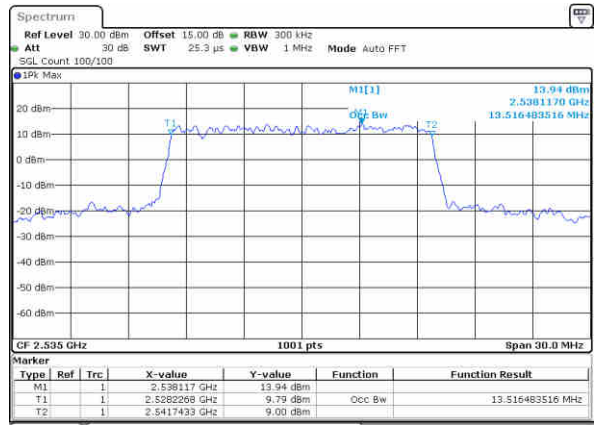

Middle Channel / 10MHz / 16QAM

Date: 3 NOV 2017 21:26:36

Highest Channel / 10MHz / QPSK

Date: 3 NOV 2017 21:28:51

Highest Channel / 10MHz / 16QAM

Date: 3 NOV 2017 21:29:01

LTE Band 7

Lowest Channel / 15MHz / QPSK

Date: 3 NOV 2017 21:35:48

Lowest Channel / 15MHz / 16QAM

Date: 3 NOV 2017 21:35:58

Middle Channel / 15MHz / QPSK

Date: 3 NOV 2017 21:42:45

Middle Channel / 15MHz / 16QAM

Date: 3 NOV 2017 21:42:55

Highest Channel / 15MHz / QPSK

Date: 3 NOV 2017 21:45:09

Highest Channel / 15MHz / 16QAM

Date: 3 NOV 2017 21:45:19

LTE Band 7

Lowest Channel / 20MHz / QPSK

Date: 3 NOV 2017 22:06:01

Lowest Channel / 20MHz / 16QAM

Date: 3 NOV 2017 22:06:10