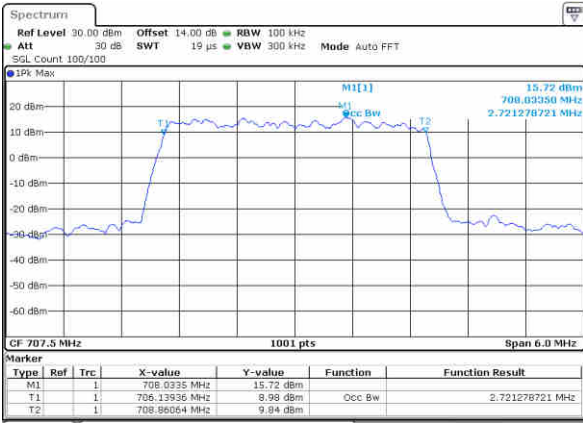

Middle Channel / 3MHz / QPSK

Date: 29,NOV,2017 18:32:00