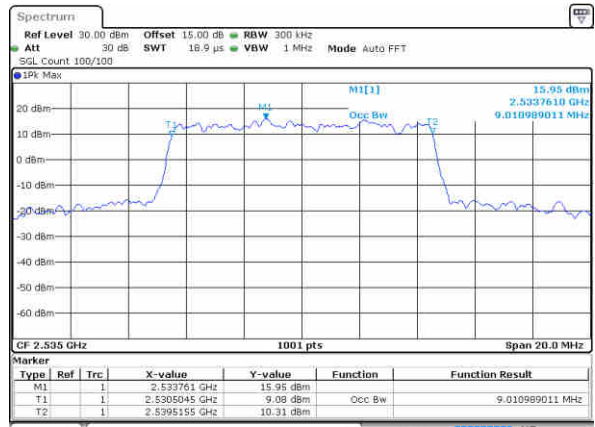

Date: 3 NOV 2017 21:12:42

LTE Band 7

Lowest Channel / 10MHz / QPSK

Date: 3 NOV 2017 21:19:29

Lowest Channel / 10MHz / 16QAM

Date: 3 NOV 2017 21:19:39

Middle Channel / 10MHz / QPSK

Date: 3 NOV 2017 21:26:26

Middle Channel / 10MHz / 16QAM

Date: 3 NOV 2017 21:26:36

Highest Channel / 10MHz / QPSK

Date: 3 NOV 2017 21:28:51

Highest Channel / 10MHz / 16QAM

Date: 3 NOV 2017 21:29:01

LTE Band 7

Lowest Channel / 15MHz / QPSK