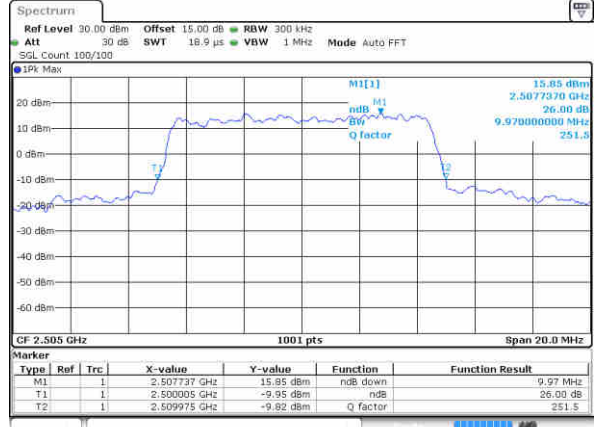

LTE Band 7

Lowest Channel / 10MHz / QPSK

Date: 3 NOV 2017 21:19:49

Lowest Channel / 10MHz / 16QAM

Date: 3 NOV 2017 21:19:58

Middle Channel / 10MHz / QPSK

Date: 3 NOV 2017 21:26:46

Middle Channel / 10MHz / 16QAM

Date: 3 NOV 2017 21:26:56

Highest Channel / 10MHz / QPSK

Date: 3 NOV 2017 21:29:11

Highest Channel / 10MHz / 16QAM

Date: 3 NOV 2017 21:29:20

LTE Band 7

Lowest Channel / 15MHz / QPSK

Date: 3 NOV 2017 21:36:08