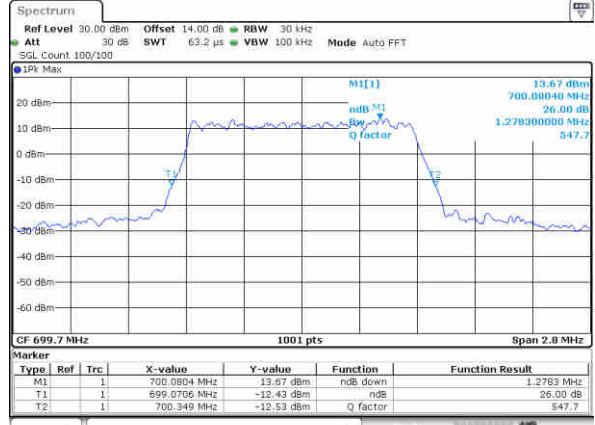

Highest Channel / 15MHz / 16QAM

Date: 3 NOV 2017 21:45:38

LTE Band 7

Lowest Channel / 20MHz / QPSK

Date: 3 NOV 2017 22:06:20

Lowest Channel / 20MHz / 16QAM

Date: 3 NOV 2017 22:06:30

Middle Channel / 20MHz / QPSK

Date: 3 NOV 2017 22:13:18

Middle Channel / 20MHz / 16QAM

Date: 3 NOV 2017 22:13:27

Highest Channel / 20MHz / QPSK

Date: 3 NOV 2017 22:15:41

Highest Channel / 20MHz / 16QAM

Date: 3 NOV 2017 22:15:51

LTE Band 12

Lowest Channel / 1.4MHz / QPSK

Date: 29,NOV,2017 18:10:25

Lowest Channel / 1.4MHz / 16QAM

Date: 29,NOV,2017 18:10:15

Middle Channel / 1.4MHz / QPSK

Date: 29,NOV,2017 18:15:06

Middle Channel / 1.4MHz / 16QAM