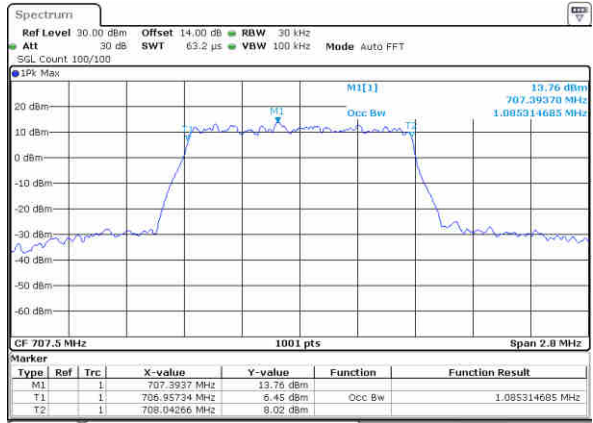

LTE Band 12

Lowest Channel / 1.4MHz / QPSK

Date: 29.NOV.2017 18:07:54

Lowest Channel / 1.4MHz / 16QAM

Date: 29.NOV.2017 18:08:05

Middle Channel / 1.4MHz / QPSK

Date: 29.NOV.2017 18:15:06

Middle Channel / 1.4MHz / 16QAM

Date: 29.NOV.2017 18:15:16

Highest Channel / 1.4MHz / QPSK

Date: 29.NOV.2017 18:17:38

Highest Channel / 1.4MHz / 16QAM

Date: 29.NOV.2017 18:17:48

LTE Band 12

Lowest Channel / 3MHz / QPSK

Date: 29,NOV,2017 18:24:49