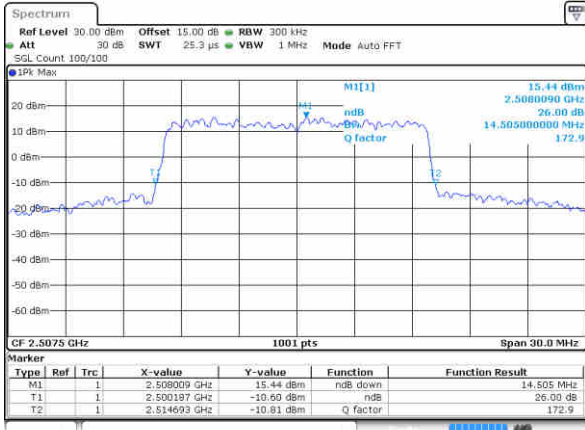

Date: 3 NOV 2017 21:26:56

Highest Channel / 10MHz / QPSK

Date: 3 NOV 2017 21:29:11

Highest Channel / 10MHz / 16QAM

Date: 3 NOV 2017 21:29:20

LTE Band 7

Lowest Channel / 15MHz / QPSK

Date: 3 NOV 2017 21:36:08