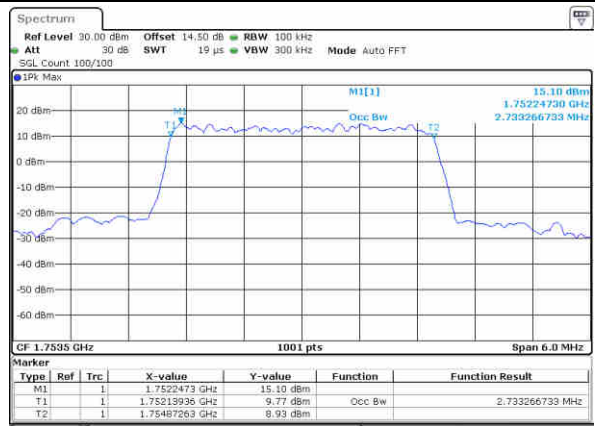

Date: 6,NOV,2017 21:34:02

Highest Channel / 1.4MHz / 16QAM

Date: 6,NOV,2017 21:34:12

LTE Band 4

Lowest Channel / 3MHz / QPSK

Date: 6,NOV,2017 21:41:07

Lowest Channel / 3MHz / 16QAM

Date: 6,NOV,2017 21:41:17

Middle Channel / 3MHz / QPSK

Date: 6,NOV,2017 21:48:12

Middle Channel / 3MHz / 16QAM

Date: 6,NOV,2017 21:48:22

Highest Channel / 3MHz / QPSK

Date: 6,NOV,2017 21:50:41

Highest Channel / 3MHz / 16QAM

Date: 6,NOV,2017 21:50:51

LTE Band 4

Lowest Channel / 5MHz / QPSK

Date: 6,NOV,2017 21:57:46

Lowest Channel / 5MHz / 16QAM

Date: 6,NOV,2017 21:57:56

Middle Channel / 5MHz / QPSK

Date: 6,NOV,2017 22:04:51

Middle Channel / 5MHz / 16QAM