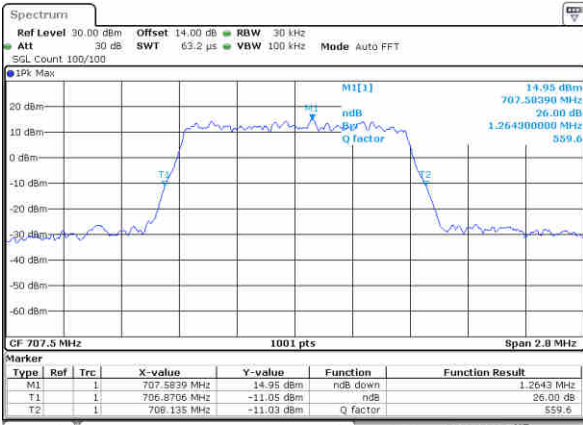

Lowest Channel / 1.4MHz / QPSK

Date: 29,NOV,2017 18:10:25

Lowest Channel / 1.4MHz / 16QAM

Date: 29,NOV,2017 18:10:15

Middle Channel / 1.4MHz / QPSK

Date: 29,NOV,2017 18:15:06

Middle Channel / 1.4MHz / 16QAM

Date: 29,NOV,2017 18:15:36

Highest Channel / 1.4MHz / QPSK

Date: 29,NOV,2017 18:17:58

Highest Channel / 1.4MHz / 16QAM

Date: 29,NOV,2017 18:18:08

LTE Band 12

Lowest Channel / 3MHz / QPSK

Date: 29.NOV.2017 18:25:09