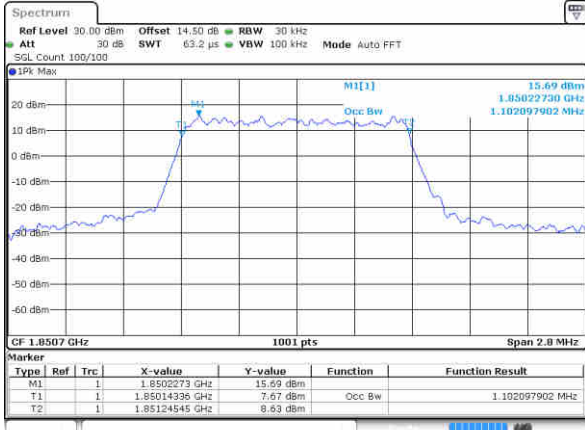

LTE Band 2

Lowest Channel / 1.4MHz / QPSK

Date: 3 NOV 2017 19:12:55