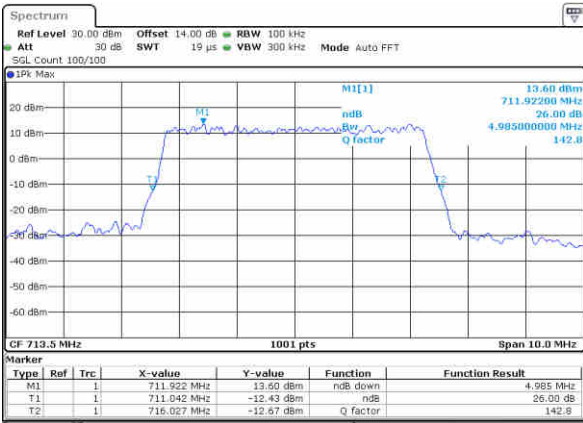

Highest Channel / 3MHz / 16QAM

Date: 29.NOV.2017 18:25:02

LTE Band 12

Lowest Channel / 5MHz / QPSK

Date: 29,NOV,2017 18:42:10

Lowest Channel / 5MHz / 16QAM

Date: 29,NOV,2017 18:42:13

Middle Channel / 5MHz / QPSK

Date: 29,NOV,2017 18:49:13

Middle Channel / 5MHz / 16QAM

Date: 29,NOV,2017 18:49:13

Highest Channel / 5MHz / QPSK

Date: 29,NOV,2017 18:51:46

Highest Channel / 5MHz / 16QAM

Date: 29,NOV,2017 18:51:56

LTE Band 12