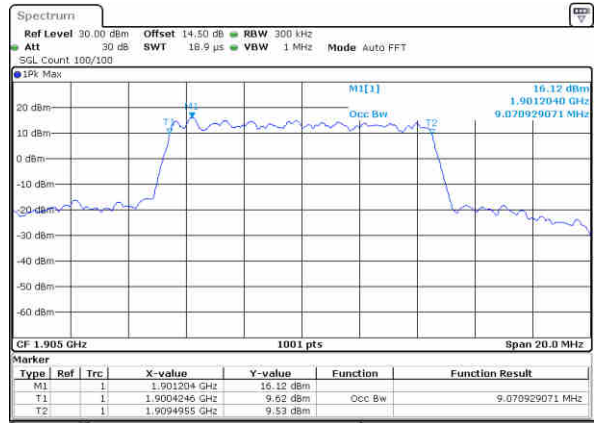

Date: 3 NOV 2017 19:52:32

Middle Channel / 5MHz / 16QAM

Date: 3 NOV 2017 19:52:42

Highest Channel / 5MHz / QPSK

Date: 3 NOV 2017 19:54:58

Highest Channel / 5MHz / 16QAM

Date: 3 NOV 2017 19:55:08

LTE Band 2

Lowest Channel / 10MHz / QPSK

Date: 3 NOV 2017 20:01:56

Lowest Channel / 10MHz / 16QAM

Date: 3 NOV 2017 20:02:06

Middle Channel / 10MHz / QPSK

Date: 3 NOV 2017 20:08:53

Middle Channel / 10MHz / 16QAM

Date: 3 NOV 2017 20:09:03

Highest Channel / 10MHz / QPSK

Date: 3 NOV 2017 20:11:19

Highest Channel / 10MHz / 16QAM

Date: 3 NOV 2017 20:11:29

LTE Band 2

Lowest Channel / 15MHz / QPSK

Date: 3 NOV 2017 20:18:16

Lowest Channel / 15MHz / 16QAM