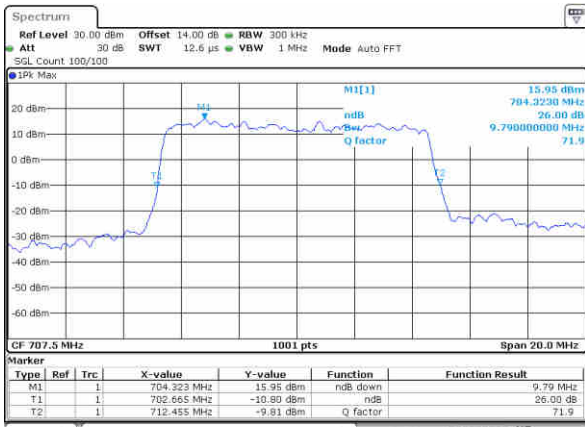

Lowest Channel / 10MHz / QPSK

Date: 29.NOV.2017 18:58:55

Lowest Channel / 10MHz / 16QAM

Date: 29.NOV.2017 18:59:05

Middle Channel / 10MHz / QPSK

Date: 29.NOV.2017 19:06:05

Middle Channel / 10MHz / 16QAM

Date: 29.NOV.2017 19:06:15

Highest Channel / 10MHz / QPSK

Date: 29.NOV.2017 19:08:38

Highest Channel / 10MHz / 16QAM

Date: 29.NOV.2017 19:08:48

LTE Band 17

Lowest Channel / 5MHz / QPSK

Date: 9,NOV,2017 20:49:09

Lowest Channel / 5MHz / 16QAM