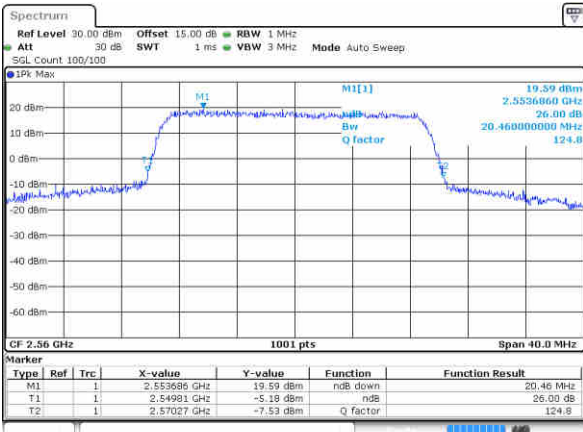

Highest Channel / 20MHz / QPSK

Date: 3 NOV 2017 22:15:41