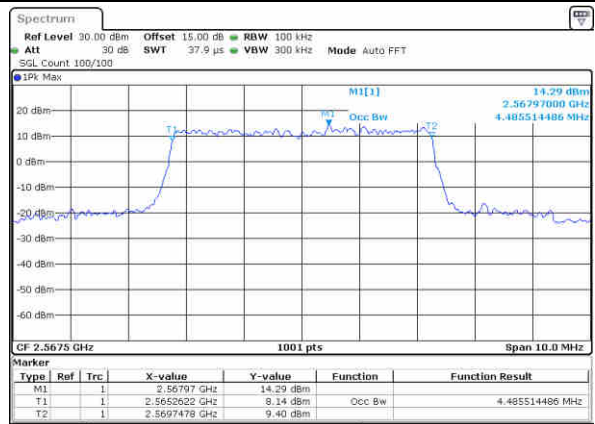

Date: 3 NOV 2017 21:03:20

Middle Channel / 5MHz / QPSK

Date: 3 NOV 2017 21:10:07

Middle Channel / 5MHz / 16QAM

Date: 3 NOV 2017 21:10:17

Highest Channel / 5MHz / QPSK

Date: 3 NOV 2017 21:12:32

Highest Channel / 5MHz / 16QAM