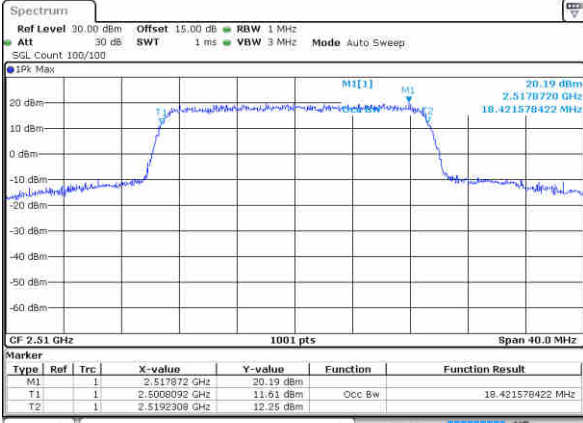

Date: 3 NOV 2017 21:45:09

Highest Channel / 15MHz / 16QAM

Date: 3 NOV 2017 21:45:19

LTE Band 7

Lowest Channel / 20MHz / QPSK

Date: 3 NOV 2017 22:06:01

Lowest Channel / 20MHz / 16QAM

Date: 3 NOV 2017 22:06:10