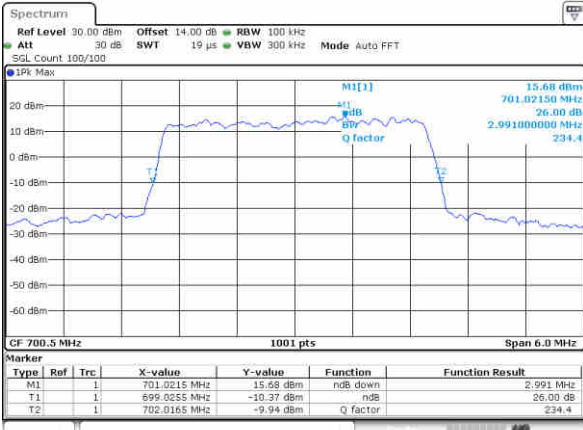

Date: 29,NOV,2017 18:15:36

Highest Channel / 1.4MHz / QPSK

Date: 29,NOV,2017 18:17:58

Highest Channel / 1.4MHz / 16QAM

Date: 29,NOV,2017 18:18:08

LTE Band 12

Lowest Channel / 3MHz / QPSK

Date: 29.NOV.2017 18:25:09