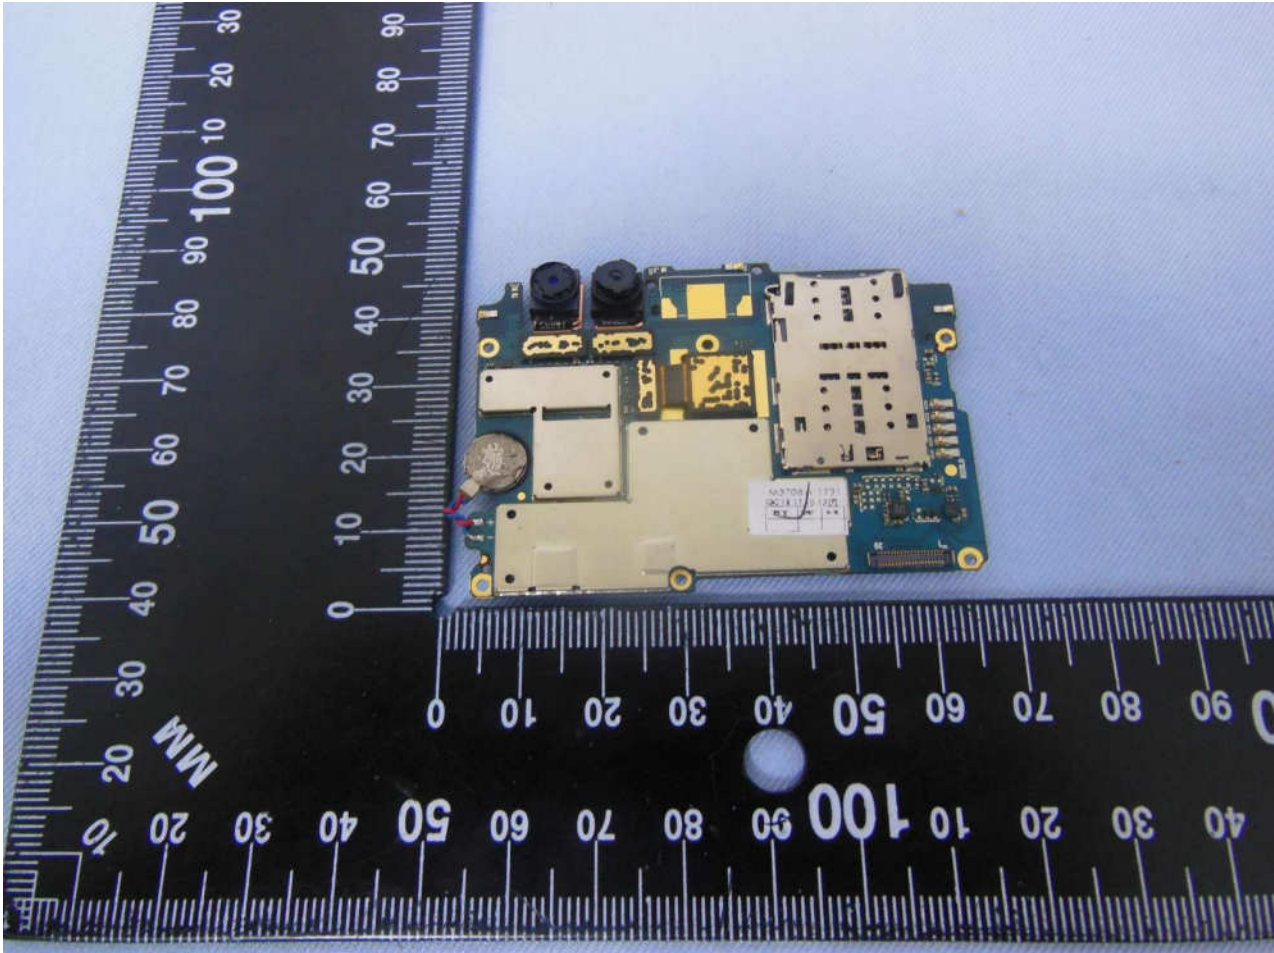

### 3. Internal Photograph of EUT

Brand Name: BLU / Model Name: PURE VIEW

Brand Name: BLU / Model Name: PURE VIEW

Brand Name: BLU / Model Name: PURE VIEW

Brand Name: BLU / Model Name: PURE VIEW

Brand Name: BLU / Model Name: PURE VIEW

Brand Name: BLU / Model Name: PURE VIEW

Brand Name: BLU / Model Name: PURE VIEW

Brand Name: BLU / Model Name: PURE VIEW

Brand Name: BLU / Model Name: PURE VIEW

Brand Name: BLU / Model Name: PURE VIEW

Brand Name: BLU / Model Name: PURE VIEW