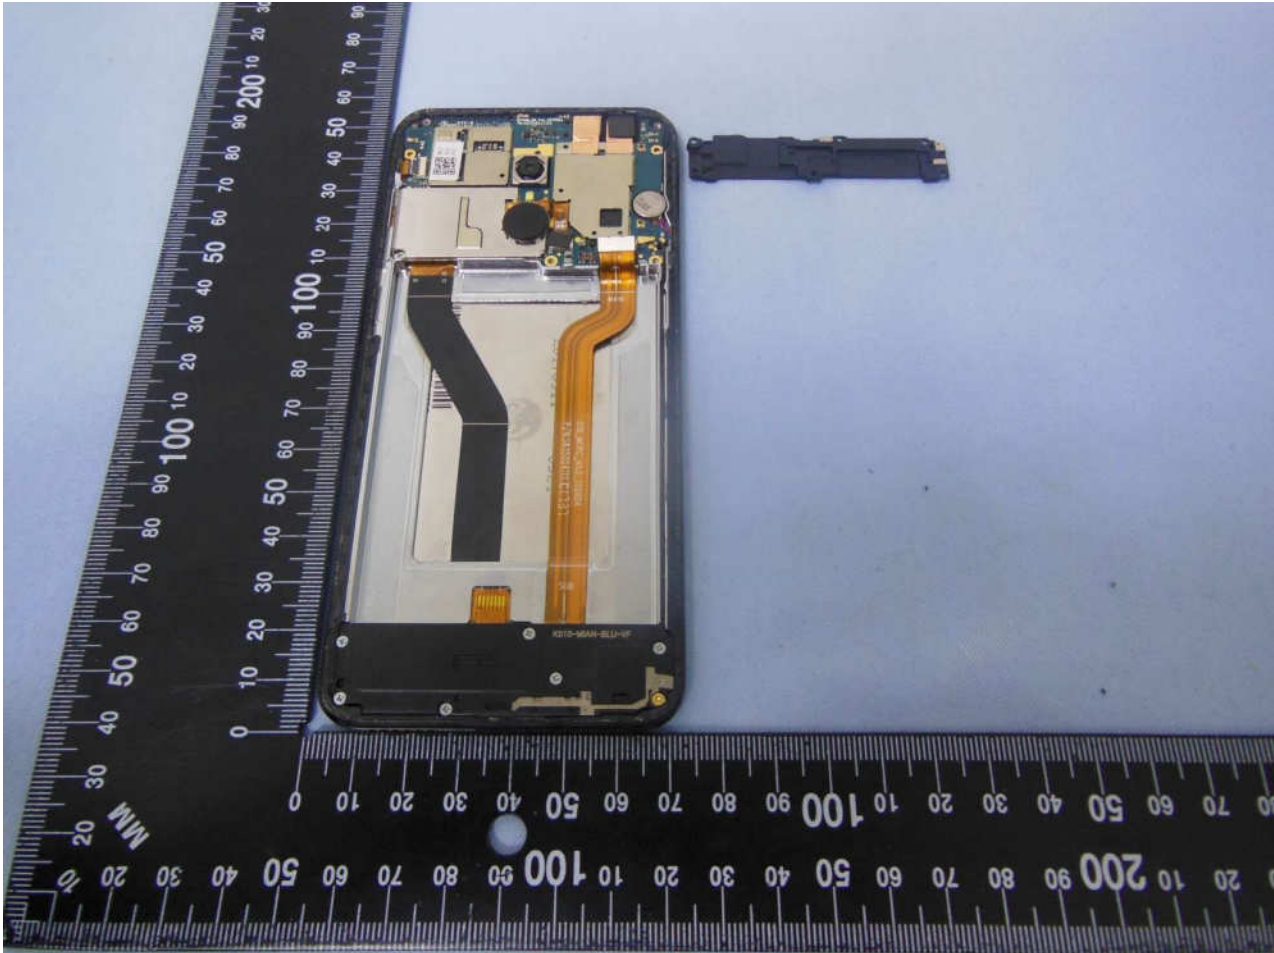

### 3. Internal Photograph of EUT

Brand Name: BLU / Model Name: PURE VIEW

Brand Name: BLU / Model Name: PURE VIEW

Brand Name: BLU / Model Name: PURE VIEW

Brand Name: BLU / Model Name: PURE VIEW

Brand Name: BLU / Model Name: PURE VIEW

Brand Name: BLU / Model Name: PURE VIEW

Brand Name: BLU / Model Name: PURE VIEW

Brand Name: BLU / Model Name: PURE VIEW

Brand Name: BLU / Model Name: PURE VIEW

Brand Name: BLU / Model Name: PURE VIEW

Brand Name: BLU / Model Name: PURE VIEW