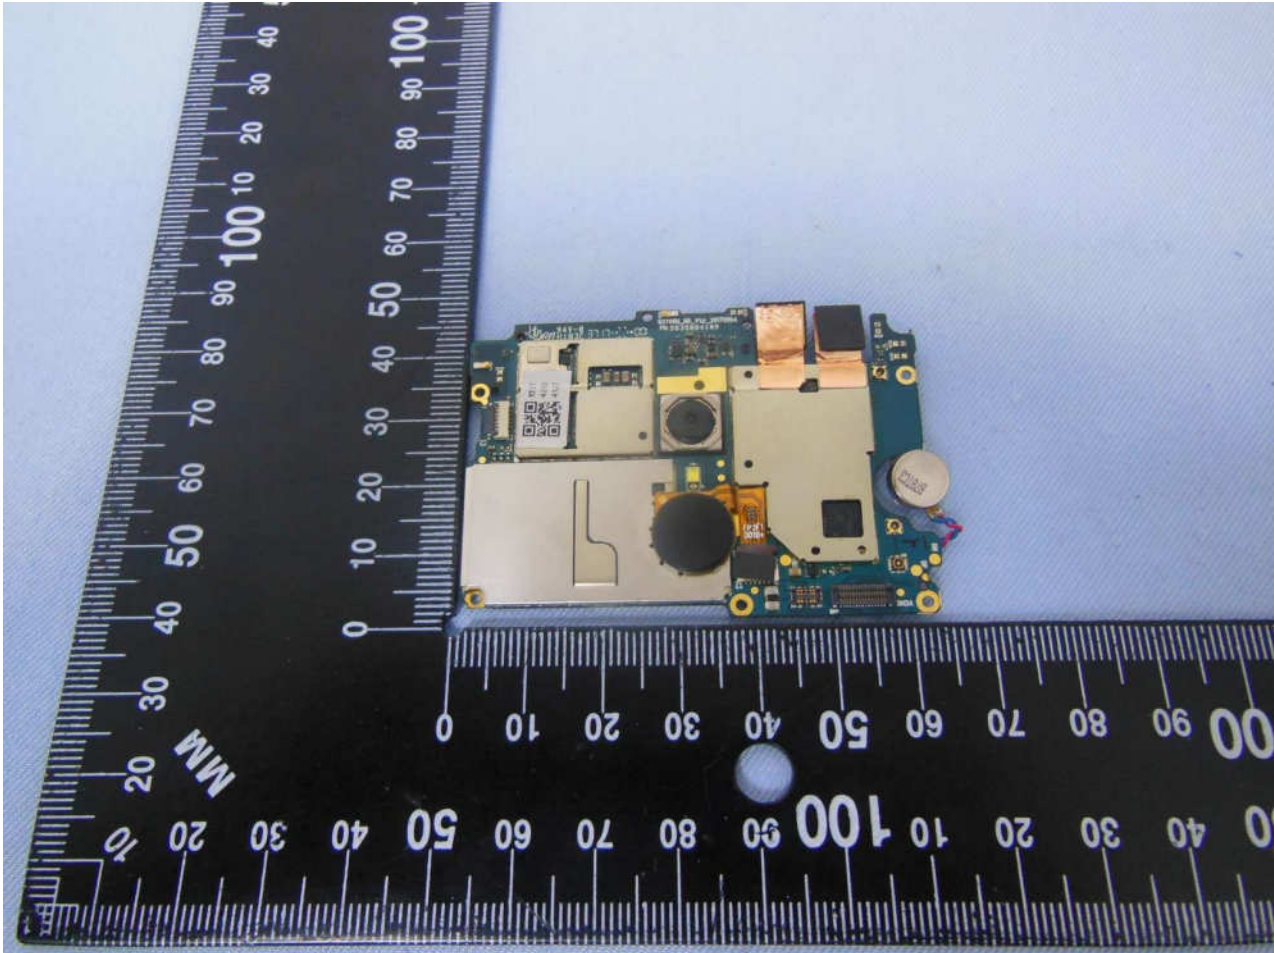

Brand Name: BLU / Model Name: PURE VIEW