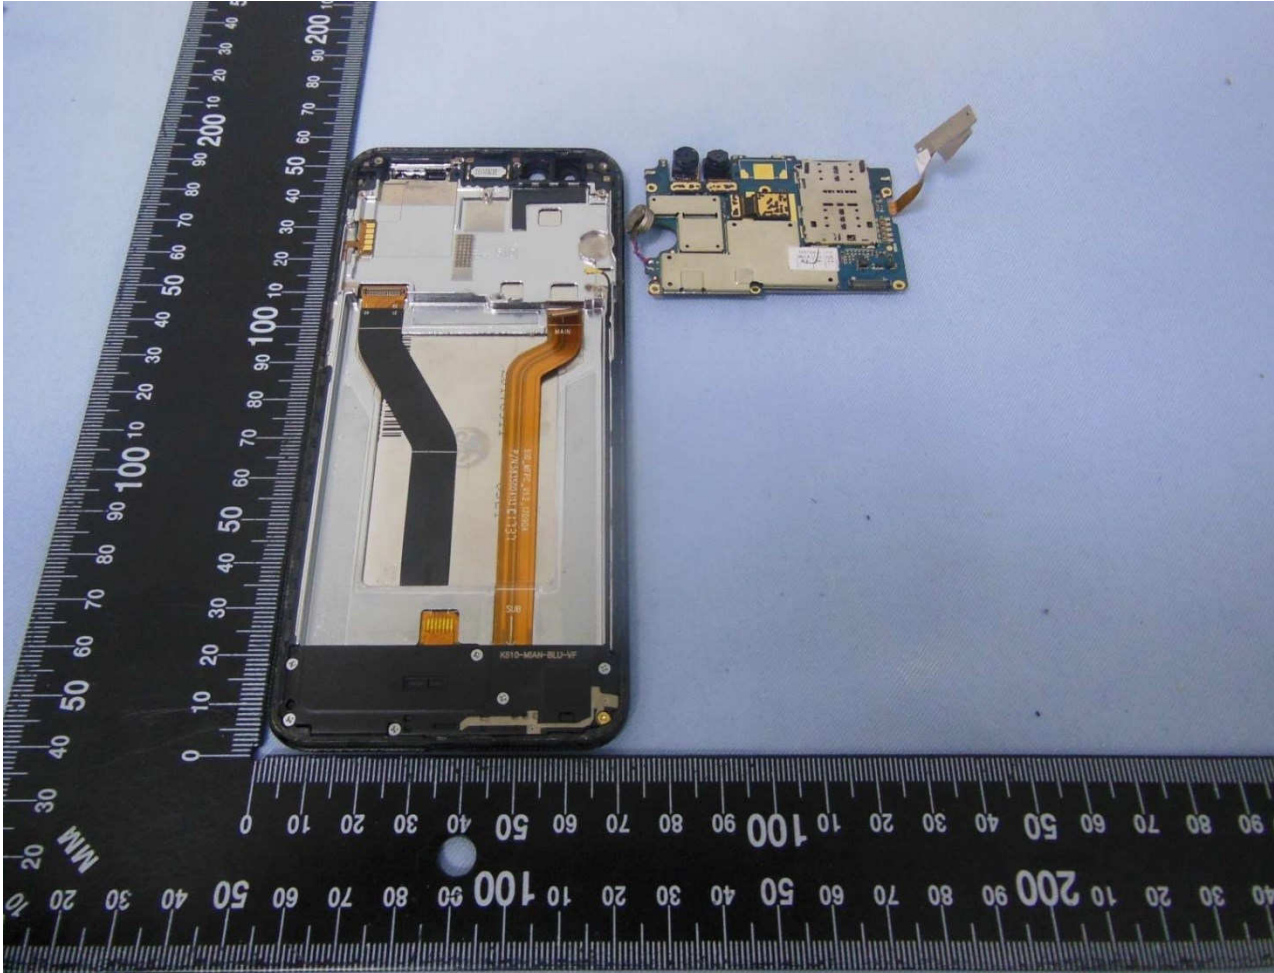

### 3. Internal Photograph of EUT

Brand Name: BLU / Model Name: PURE VIEW

Brand Name: BLU / Model Name: PURE VIEW

Brand Name: BLU / Model Name: PURE VIEW

Brand Name: BLU / Model Name: PURE VIEW

Brand Name: BLU / Model Name: PURE VIEW

Brand Name: BLU / Model Name: PURE VIEW

Brand Name: BLU / Model Name: PURE VIEW

Brand Name: BLU / Model Name: PURE VIEW

Brand Name: BLU / Model Name: PURE VIEW

Brand Name: BLU / Model Name: PURE VIEW

Brand Name: BLU / Model Name: PURE VIEW