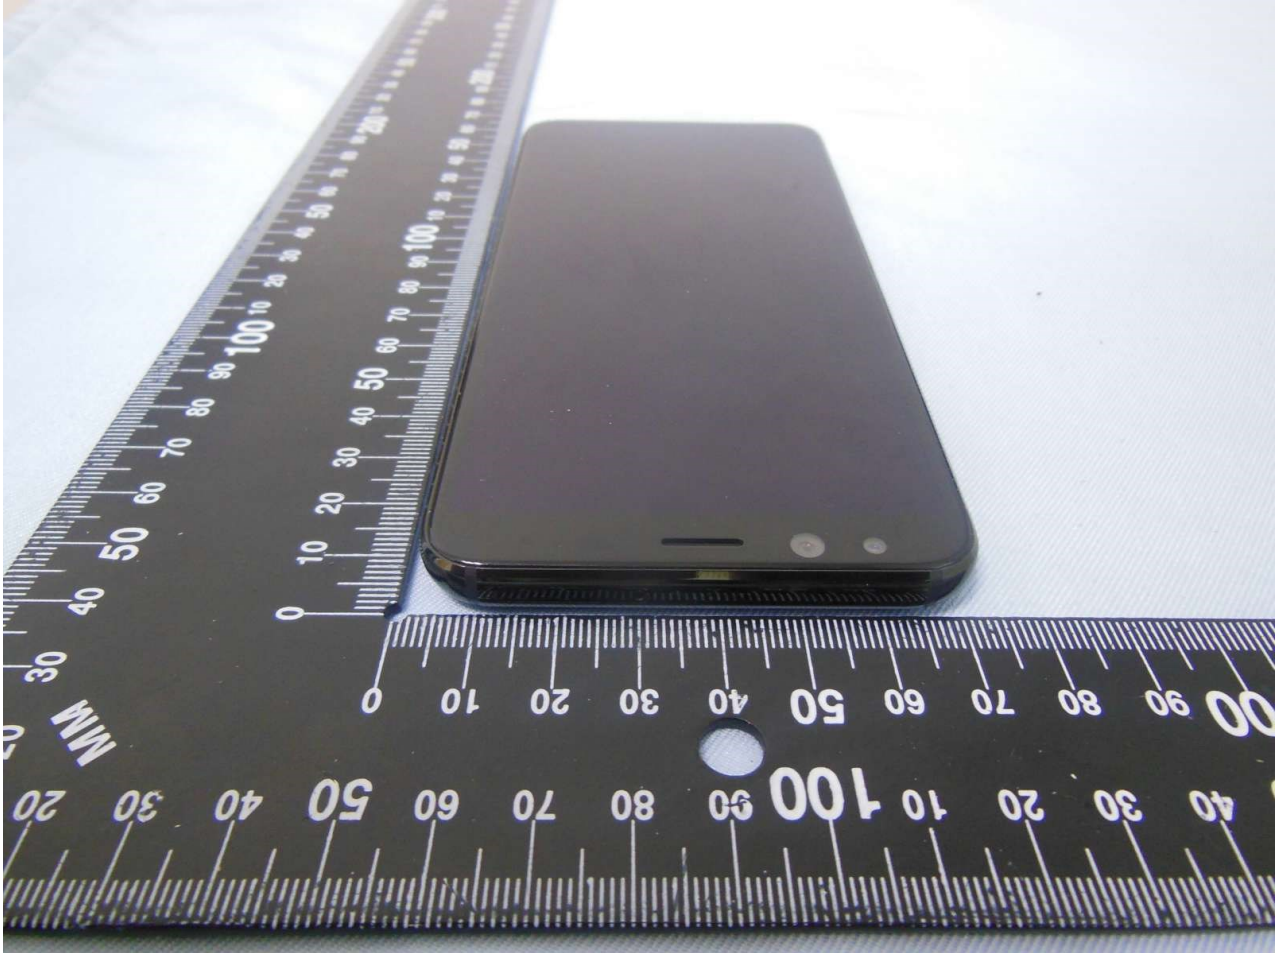

1. External Photograph of EUT

Brand Name: BLU / Model Name: PURE VIEW

Brand Name: BLU / Model Name: PURE VIEW

Brand Name: BLU / Model Name: PURE VIEW

Brand Name: BLU / Model Name: PURE VIEW

Brand Name: BLU / Model Name: PURE VIEW

Brand Name: BLU / Model Name: PURE VIEW

2. Photograph of Accessory

Brand Name: BLU / Model Name: PURE VIEW

List of Accessory:

Specification of Accessory		
AC Adapter	Brand Name	BLU
	Model Name	US-AH-2002
Battery	Brand Name	BLU
	Model Name	KLB300P385
Earphone	Signal Line Type	1.4 meter, non-shielded Cable, without ferrite core
USB Cable	Signal Line Type	1.0 meter, shielded Cable, without ferrite core