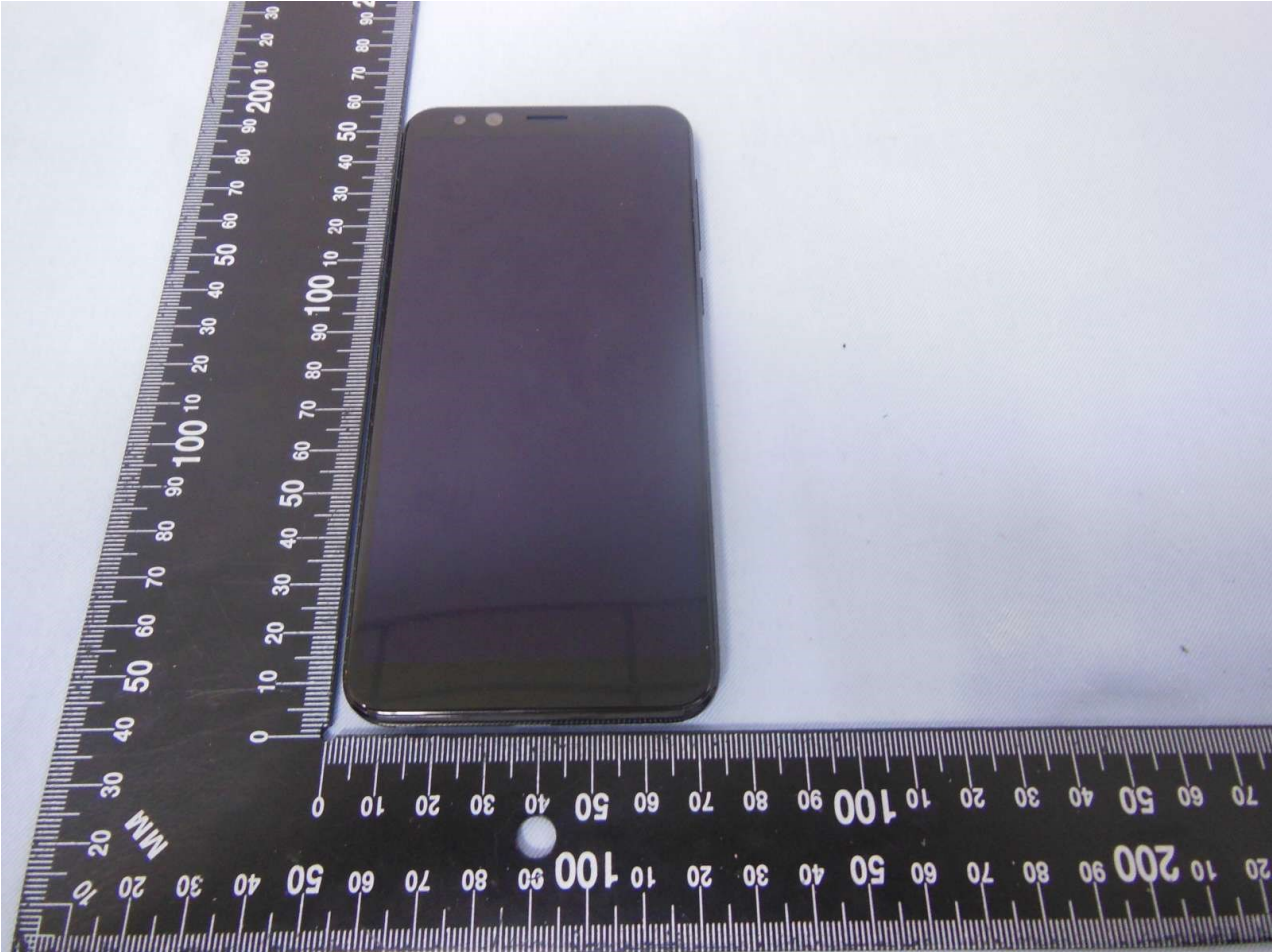

1. External Photograph of EUT

Brand Name: BLU / Model Name: PURE VIEW

Brand Name: BLU / Model Name: PURE VIEW

Brand Name: BLU / Model Name: PURE VIEW

Brand Name: BLU / Model Name: PURE VIEW

Brand Name: BLU / Model Name: PURE VIEW

Brand Name: BLU / Model Name: PURE VIEW

2. Photograph of Accessory

Brand Name: BLU / Model Name: PURE VIEW

List of Accessory:

Specification of Accessory		
AC Adapter	Brand Name	BLU
	Model Name	US-AH-2002
Battery	Brand Name	BLU
	Model Name	KLB300P385
Earphone	Signal Line Type	1.4 meter, non-shielded Cable, without ferrite core
USB Cable	Signal Line Type	1.0 meter, shielded Cable, without ferrite core

Brand Name: BLU / Model Name: PURE VIEW