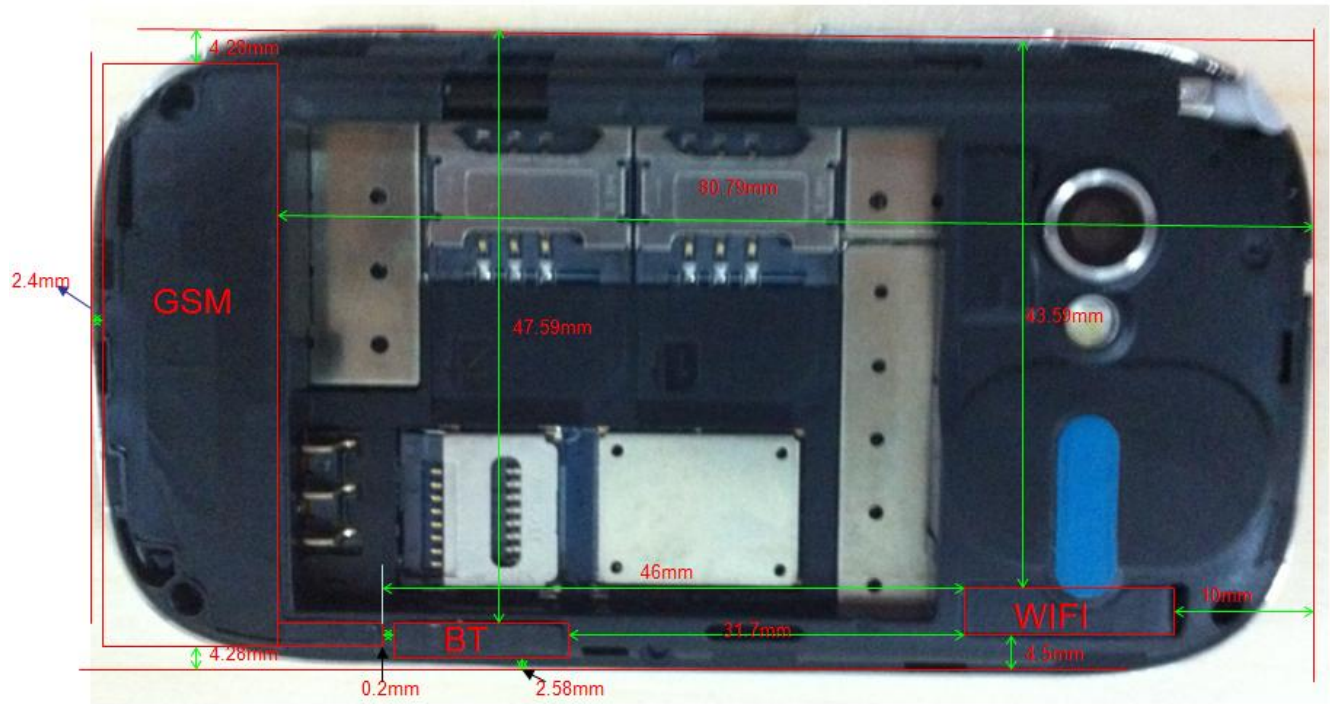

FCC SAR Test Report

<Photographs of EUT>

FCC SAR Test Report

<Location of Antennas>

FCC SAR Test Report

<Photographs of SAR Setup>

Right Cheek

Right Tilted

Left Cheek

Left Tilted

Front Face of EUT with 1.5 cm Gap

Rear Face of EUT with 1.5 cm Gap