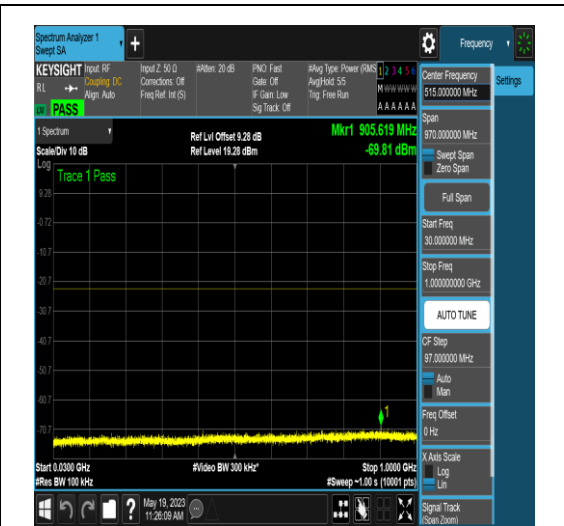

NTNV_N77-3700-3980_PC2_30_100_M_TID18_ NS_01_30_1000_#1