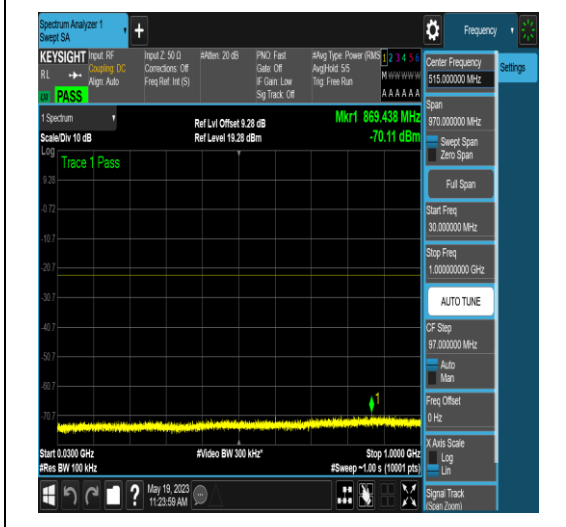

NTNV_N77-3700-3980_PC2_30_100_M_TID4_N
S_01_6000_26000_#1

NTNV_N77-3700-3980_PC2_30_100_M_TID4_N
S_01_26000_40000_#1

NTNV_N77-3700-3980_PC2_30_100_M_TID5_N
S_01_0.009_0.15_#1

NTNV_N77-3700-3980_PC2_30_100_M_TID5_N
S_01_0.15_30_#1