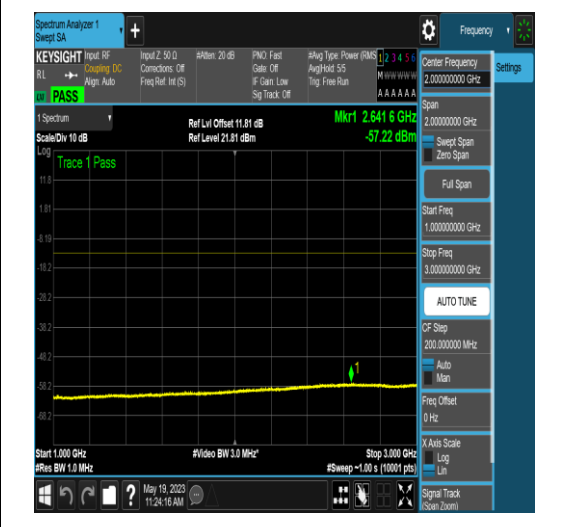

NTNV_N77-3700-3980_PC2_30_100_M_TID4_N
S_01_6000_26000_#1

NTNV_N77-3700-3980_PC2_30_100_M_TID4_N
S_01_26000_40000_#1

NTNV_N77-3700-3980_PC2_30_100_M_TID5_N
S_01_0.009_0.15_#1

NTNV_N77-3700-3980_PC2_30_100_M_TID5_N
S_01_0.15_30_#1