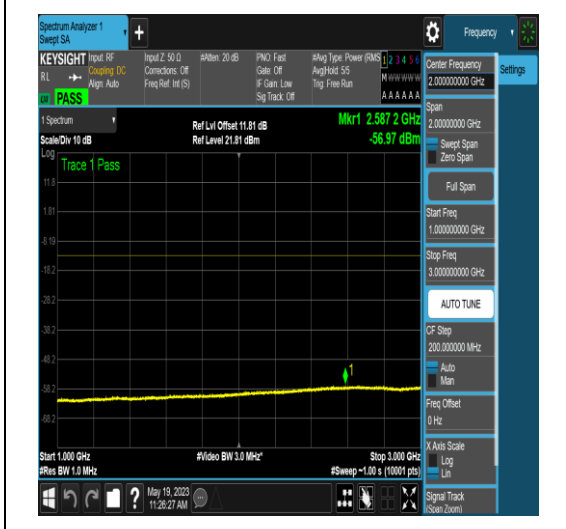

NTNV_N77-3700-3980_PC2_30_100_M_TID18_ NS_01_0.15_30_#1

NTNV_N77-3700-3980_PC2_30_100_M_TID18_ NS_01_1000_3000_#1