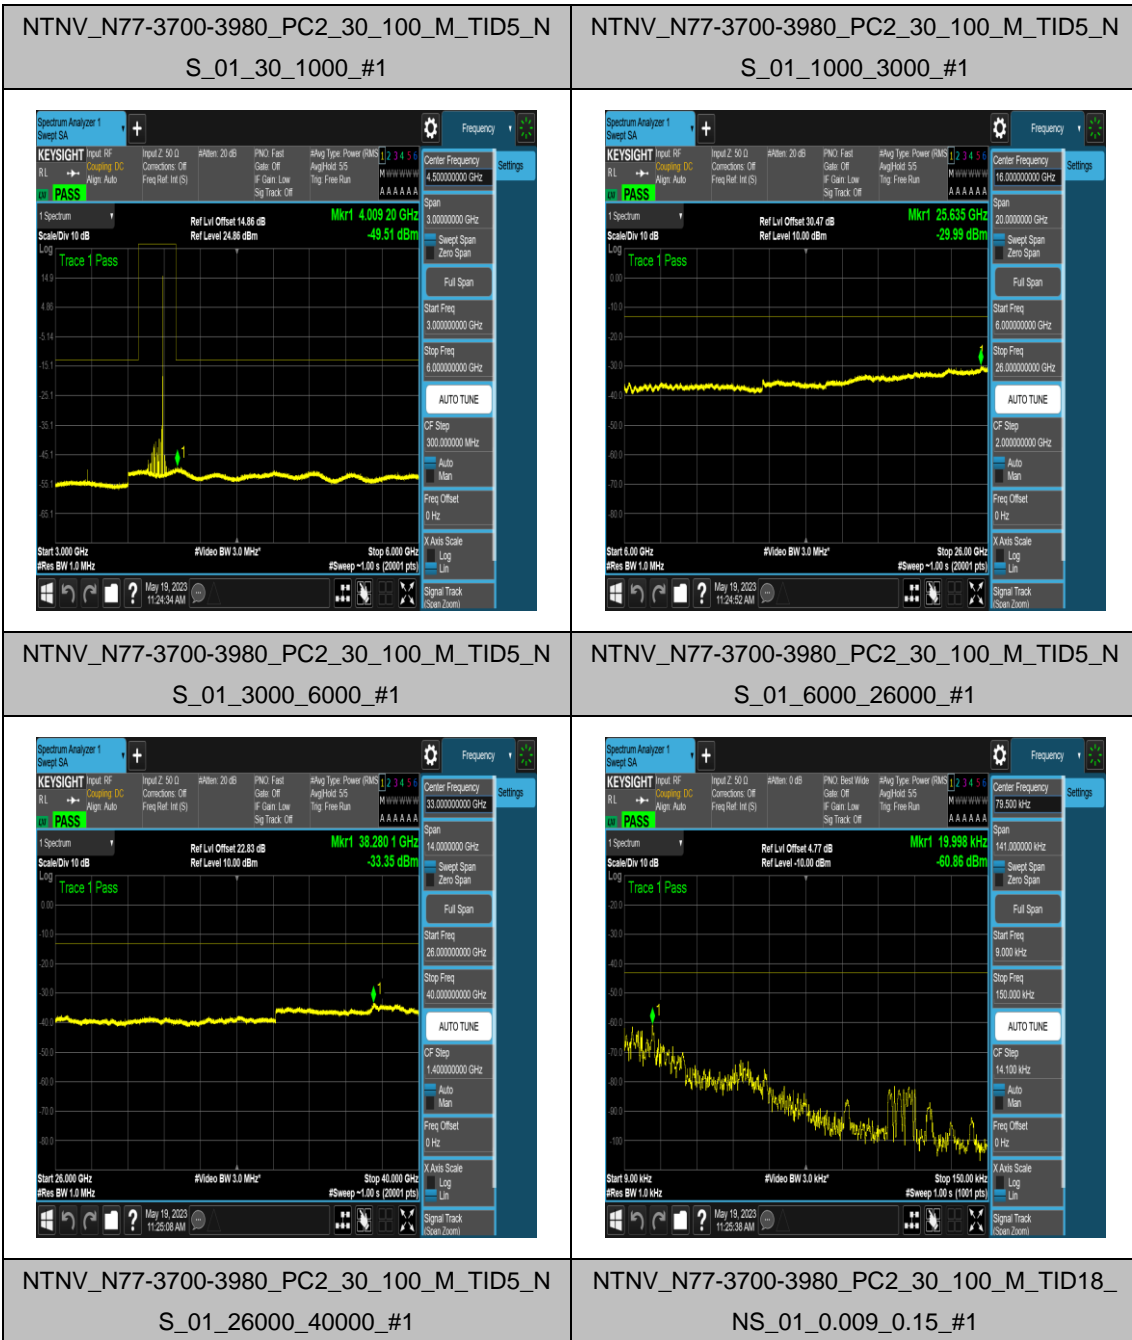

NTNV_N77-3700-3980_PC2_30_100_M_TID4_N
S_01_6000_26000_#1

NTNV_N77-3700-3980_PC2_30_100_M_TID4_N
S_01_26000_40000_#1

NTNV_N77-3700-3980_PC2_30_100_M_TID5_N
S_01_0.009_0.15_#1

NTNV_N77-3700-3980_PC2_30_100_M_TID5_N
S_01_0.15_30_#1