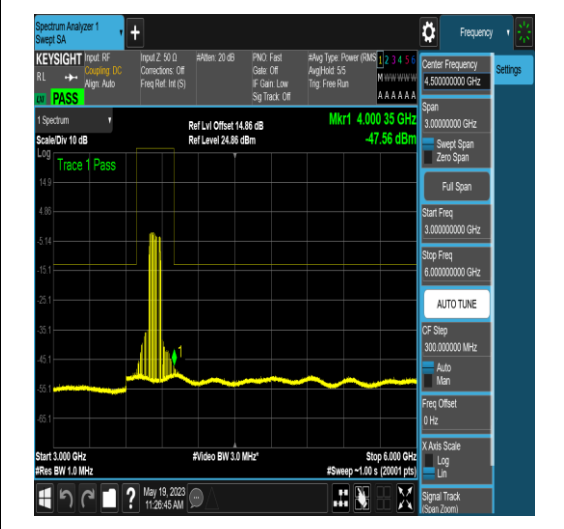

NTNV_N77-3700-3980_PC2_30_100_M_TID18_ NS_01_30_1000_#1

NTNV_N77-3700-3980_PC2_30_100_M_TID18_ NS_01_3000_6000_#1