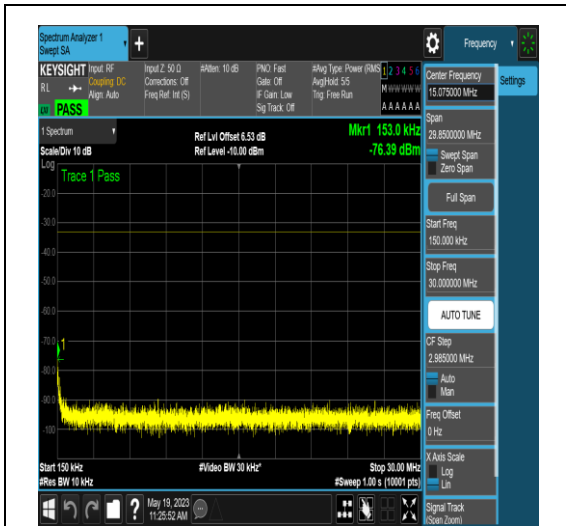

NTNV_N77-3700-3980_PC2_30_100_M_TID4_N
S_01_6000_26000_#1

NTNV_N77-3700-3980_PC2_30_100_M_TID4_N
S_01_26000_40000_#1

NTNV_N77-3700-3980_PC2_30_100_M_TID5_N
S_01_0.009_0.15_#1

NTNV_N77-3700-3980_PC2_30_100_M_TID5_N
S_01_0.15_30_#1