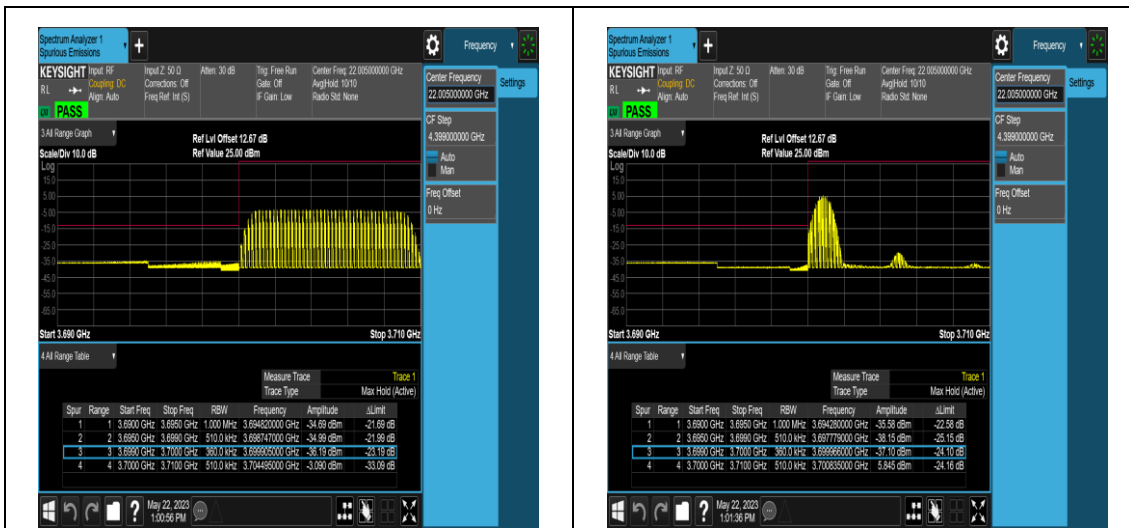

NTNV_N77-3700-3980_PC2_30_10_L_TID6_RID 1#1