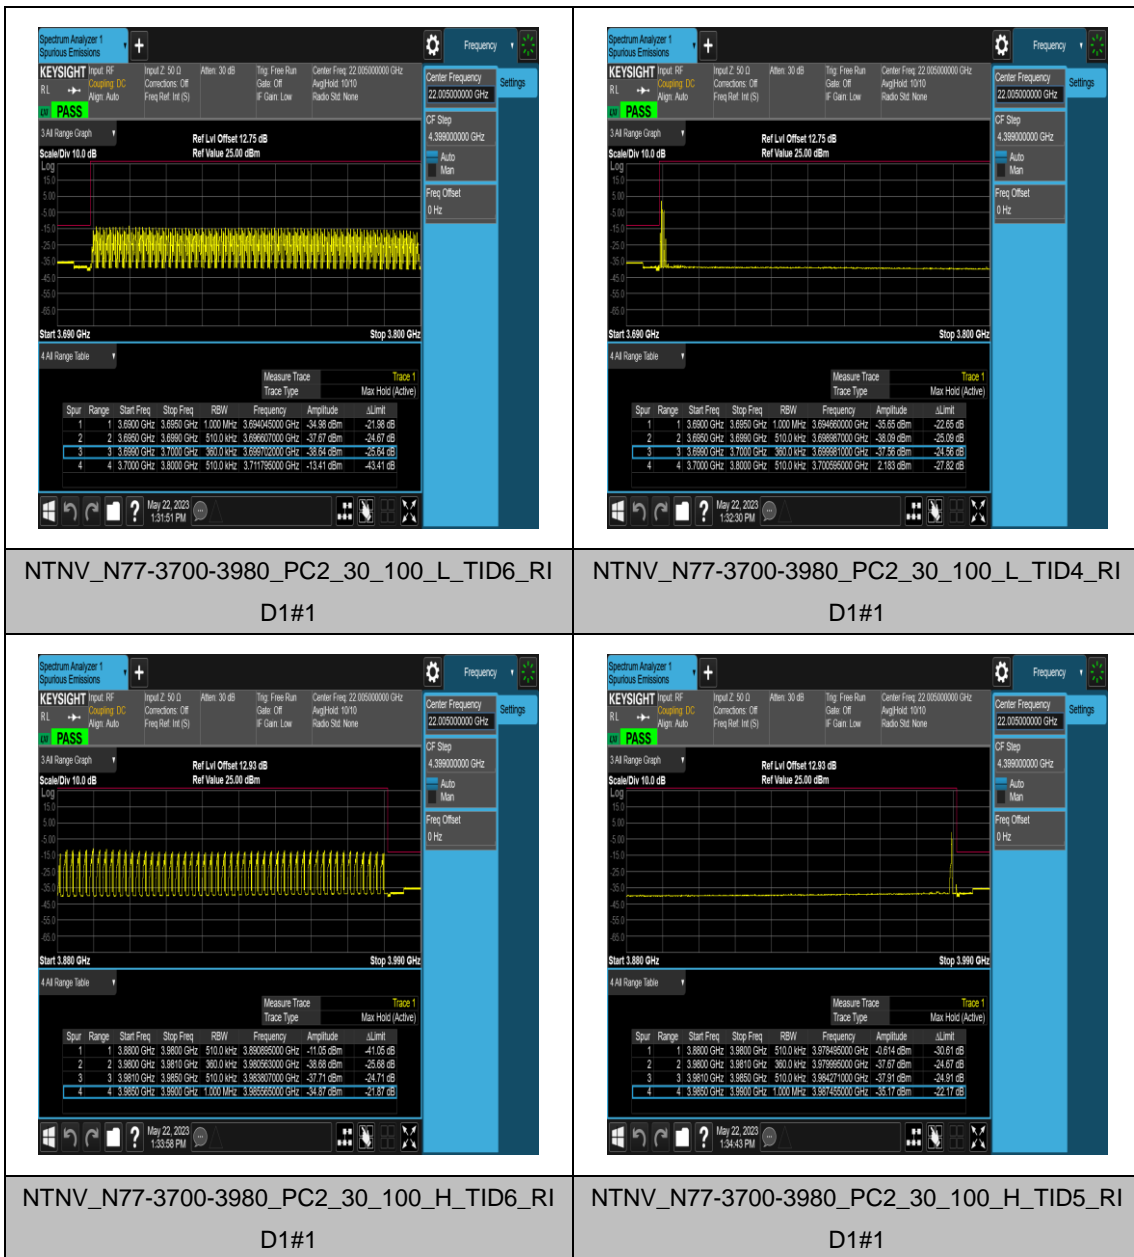

3980							
N77-3700-3980	30	40	CP-QPSK	H	Edge_1RB_Right	see graph	PASS
N77-3700-3980	30	50	CP-QPSK	L	Outer_Full	see graph	PASS
N77-3700-3980	30	50	CP-QPSK	L	Edge_1RB_Left	see graph	PASS
N77-3700-3980	30	50	CP-QPSK	H	Outer_Full	see graph	PASS
N77-3700-3980	30	50	CP-QPSK	H	Edge_1RB_Right	see graph	PASS
N77-3700-3980	30	60	CP-QPSK	L	Outer_Full	see graph	PASS
N77-3700-3980	30	60	CP-QPSK	L	Edge_1RB_Left	see graph	PASS
N77-3700-3980	30	60	CP-QPSK	H	Outer_Full	see graph	PASS
N77-3700-3980	30	60	CP-QPSK	H	Edge_1RB_Right	see graph	PASS
N77-3700-3980	30	80	CP-QPSK	L	Outer_Full	see graph	PASS
N77-3700-3980	30	80	CP-QPSK	L	Edge_1RB_Left	see graph	PASS
N77-3700-3980	30	80	CP-QPSK	H	Outer_Full	see graph	PASS
N77-3700-3980	30	80	CP-QPSK	H	Edge_1RB_Right	see graph	PASS
N77-3700-3980	30	90	CP-QPSK	L	Outer_Full	see graph	PASS
N77-3700-3980	30	90	CP-QPSK	L	Edge_1RB_Left	see graph	PASS
N77-3700-3980	30	90	CP-QPSK	H	Outer_Full	see graph	PASS
N77-3700-3980	30	90	CP-QPSK	H	Edge_1RB_Right	see graph	PASS

Test Graphs