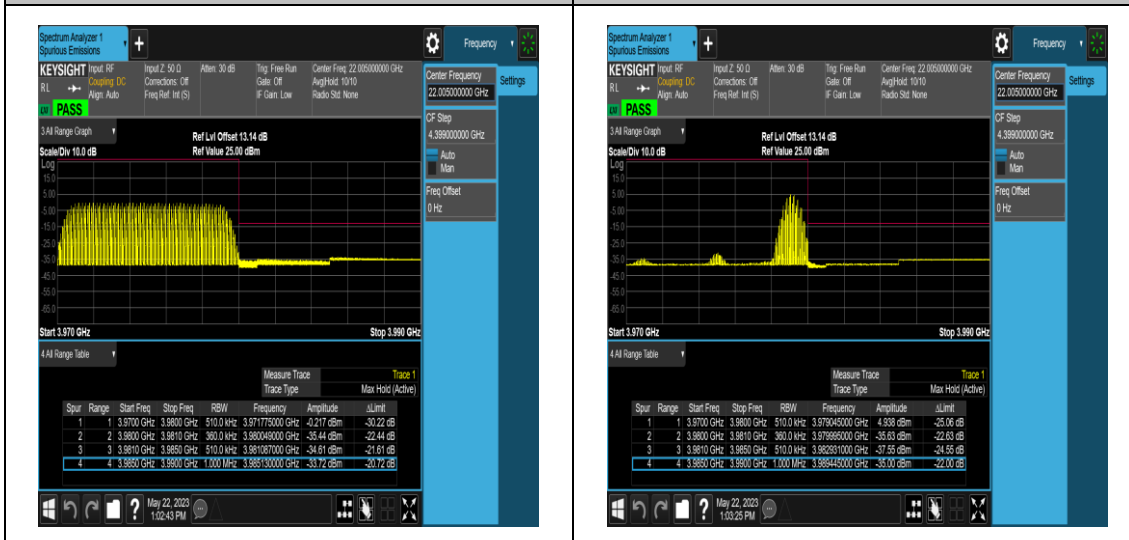

NTNV_N77-3700-3980_PC2_30_10_H_TID6_RID 1#1