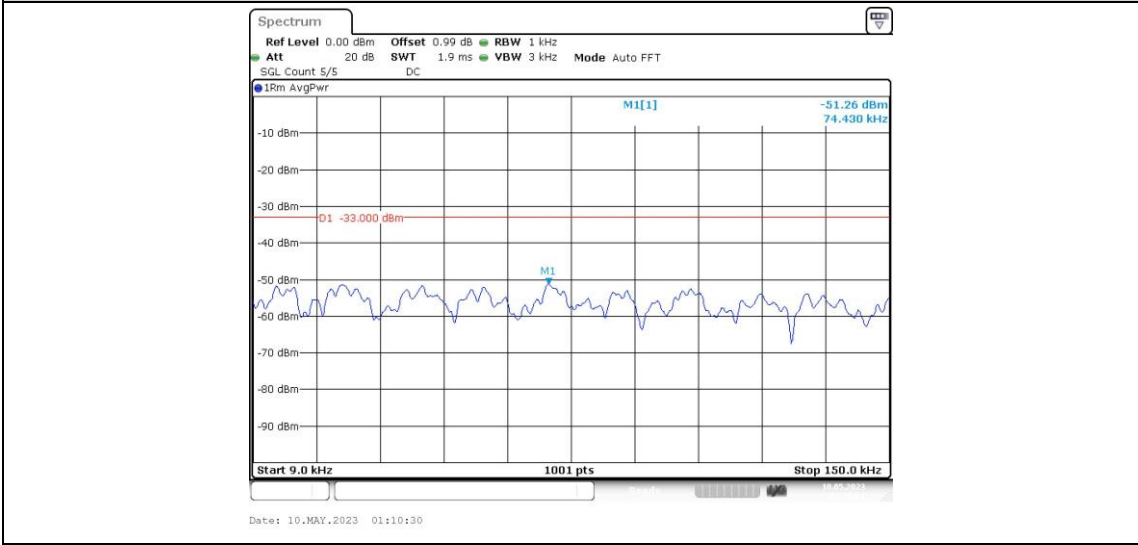

Band71-15MHz-16QAM-133297-1RB#0-Range1:0.009~0.15MHz