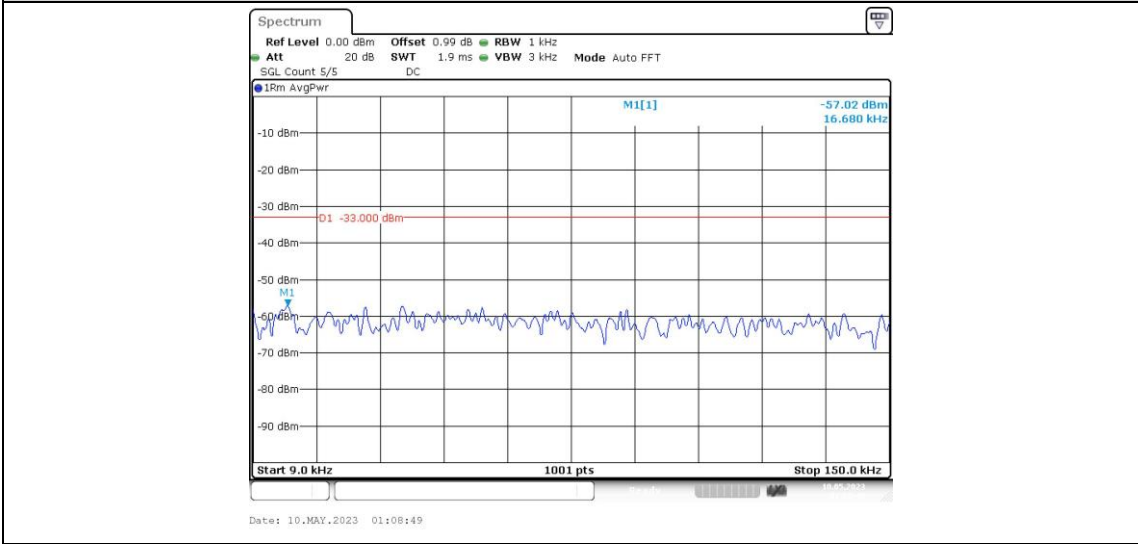

Band71-15MHz-16QAM-133197-1RB#0-Range1:0.009~0.15MHz