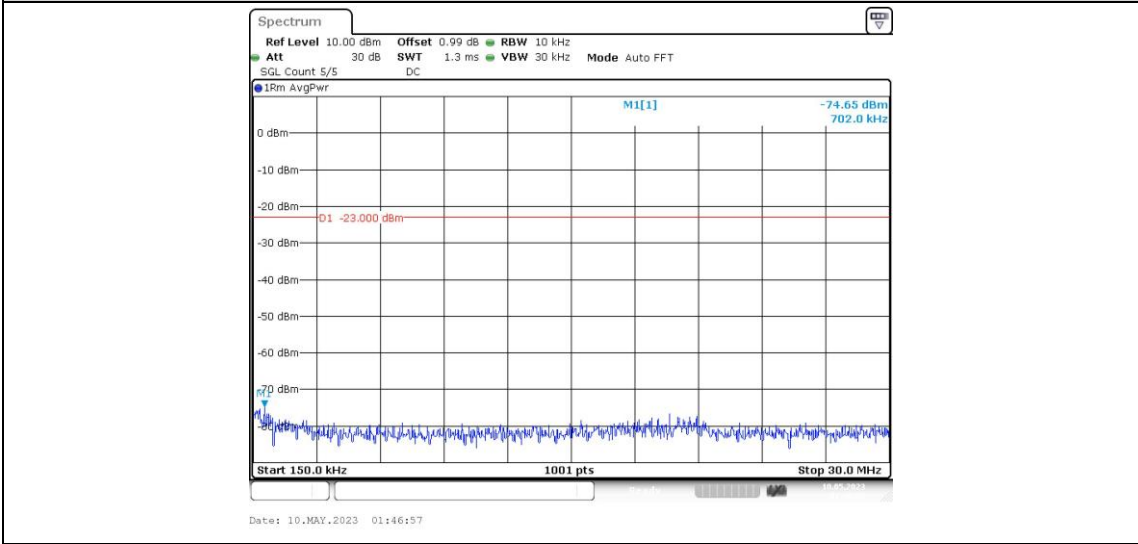

Band71-20MHz-16QAM-133372-1RB#0-Range3:30~1000MHz

Band71-20MHz-16QAM-133372-1RB#0-Range4:1000~10000MHz

Appendix F: Frequency Stability

Test Result

Band	Bandwidth	Modulation	Channel	RB Configure	Voltage		Deviation (Hz)	Deviation (ppm)	Limit (ppm)	Verdict
					Voltage [Vdc]	Temperature (°C)				
Band7 1	5MHz	QPSK	13314 7	25RB#0	VL	NT	2.03	0.003050	±2.5	PASS
Band7 1	5MHz	QPSK	13314 7	25RB#0	VN	NT	-4.19	-0.006296	±2.5	PASS
Band7 1	5MHz	QPSK	13314 7	25RB#0	VH	NT	-5.68	-0.008535	±2.5	PASS
Band7 1	5MHz	QPSK	13329 7	25RB#0	VL	NT	-2.70	-0.003968	±2.5	PASS
Band7 1	5MHz	QPSK	13329 7	25RB#0	VN	NT	3.63	0.005334	±2.5	PASS
Band7 1	5MHz	QPSK	13329 7	25RB#0	VH	NT	-7.77	-0.011418	±2.5	PASS
Band7 1	5MHz	QPSK	13344 7	25RB#0	VL	NT	-12.27	-0.017642	±2.5	PASS
Band7 1	5MHz	QPSK	13344 7	25RB#0	VN	NT	5.11	0.007347	±2.5	PASS
Band7 1	5MHz	QPSK	13344 7	25RB#0	VH	NT	-3.82	-0.005492	±2.5	PASS
Band7 1	5MHz	16QAM	13314 7	25RB#0	VL	NT	-1.54	-0.002314	±2.5	PASS
Band7 1	5MHz	16QAM	13314 7	25RB#0	VN	NT	1.27	0.001908	±2.5	PASS
Band7 1	5MHz	16QAM	13314 7	25RB#0	VH	NT	-5.85	-0.008790	±2.5	PASS
Band7 1	5MHz	16QAM	13329 7	25RB#0	VL	NT	-3.10	-0.004555	±2.5	PASS
Band7 1	5MHz	16QAM	13329 7	25RB#0	VN	NT	-5.79	-0.008508	±2.5	PASS
Band7 1	5MHz	16QAM	13329 7	25RB#0	VH	NT	-7.24	-0.010639	±2.5	PASS
Band7 1	5MHz	16QAM	13344 7	25RB#0	VL	NT	2.46	0.003537	±2.5	PASS
Band7 1	5MHz	16QAM	13344 7	25RB#0	VN	NT	-5.85	-0.008411	±2.5	PASS
Band7	5MHz	16QAM	13344	25RB#0	VH	NT	2.49	0.003580	±2.5	PASS