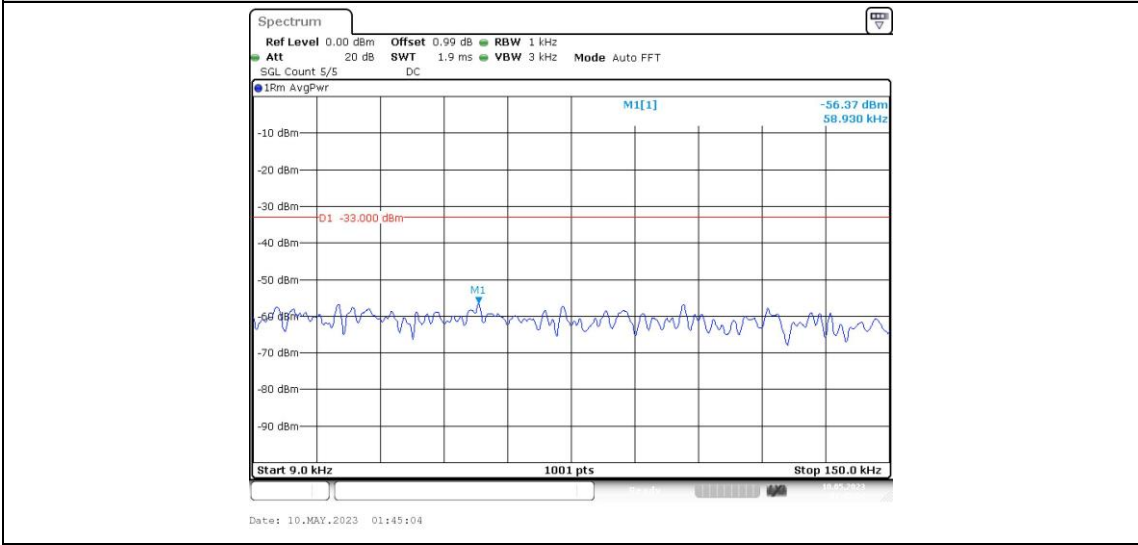

Band71-20MHz-16QAM-133322-1RB#0-Range1:0.009~0.15MHz