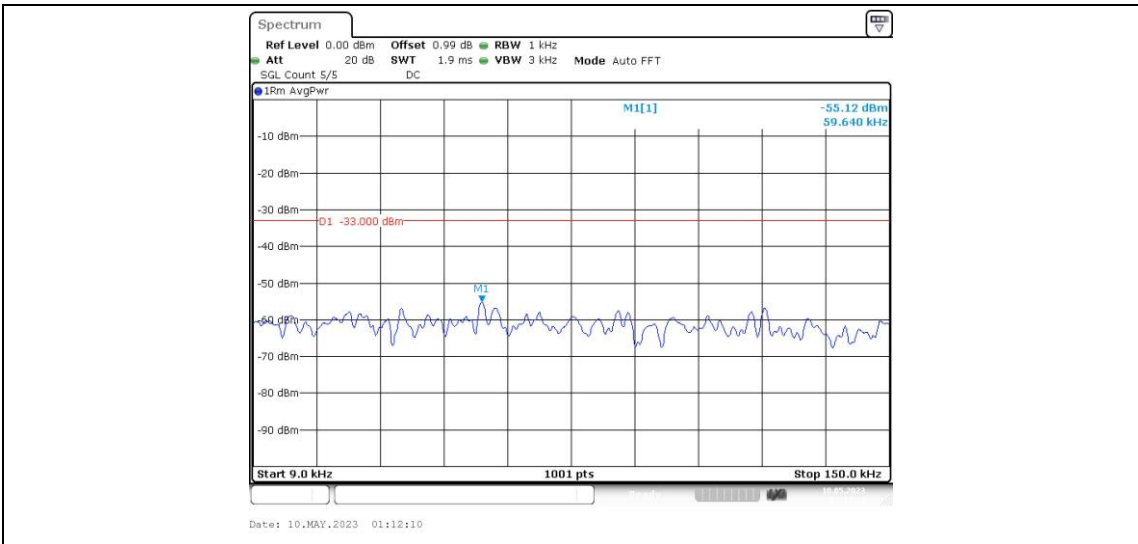

Band71-15MHz-16QAM-133397-1RB#0-Range1:0.009~0.15MHz