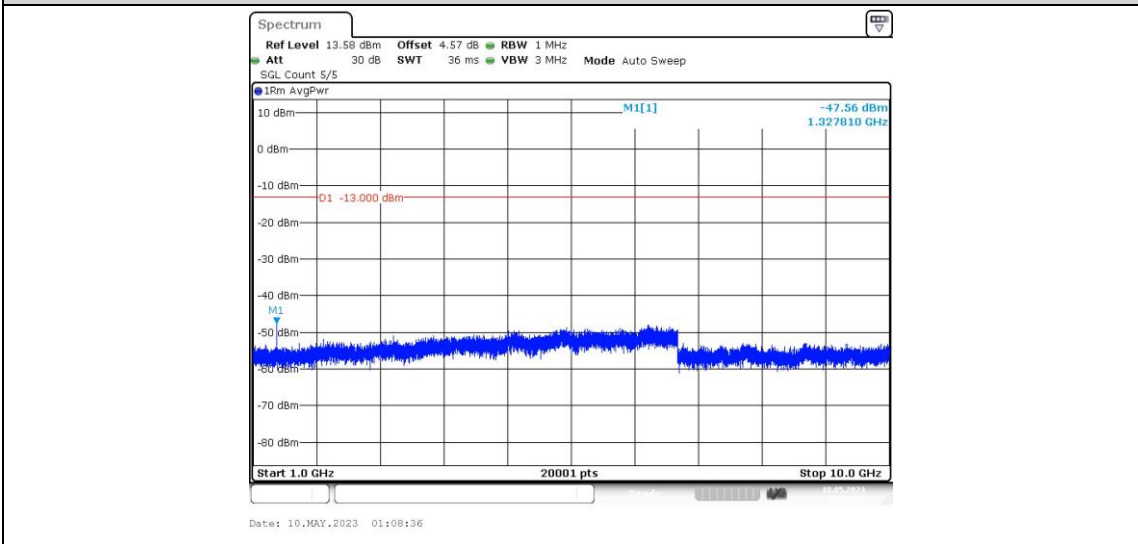

Band71-15MHz-QPSK-133297-1RB#0-Range1:0.009~0.15MHz