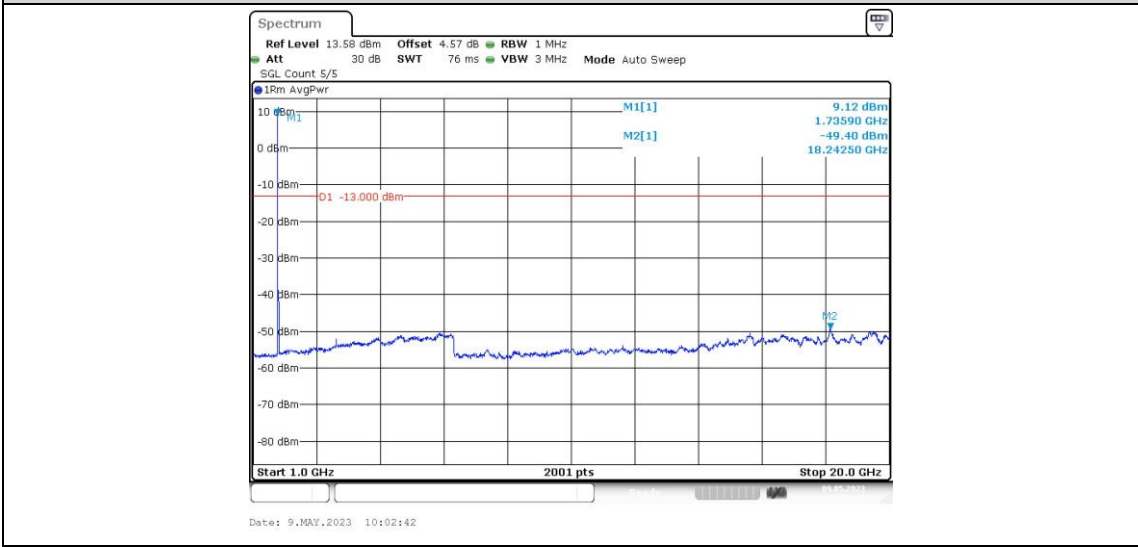

Band66-15MHz-16QAM-132322-1RB#0-Range4:1000~20000MHz