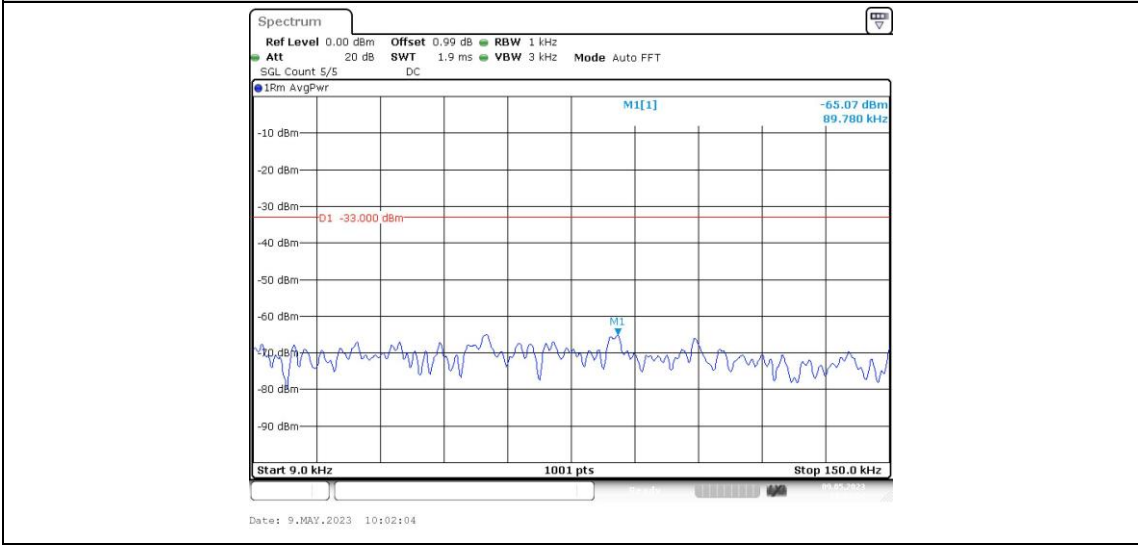

Band66-15MHz-16QAM-132322-1RB#0-Range1:0.009~0.15MHz