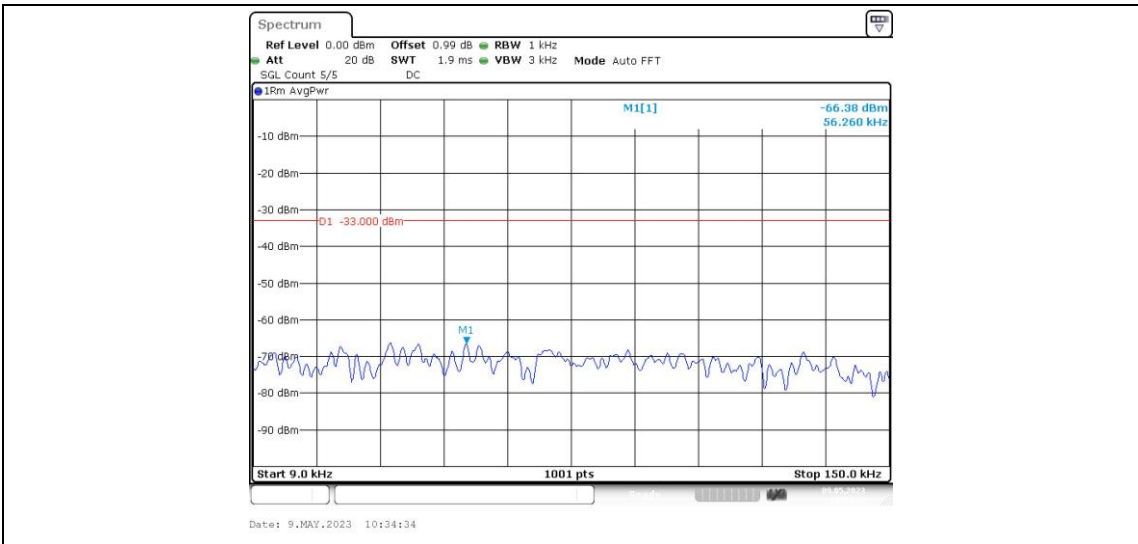

Band66-20MHz-16QAM-132572-1RB#0-Range1:0.009~0.15MHz