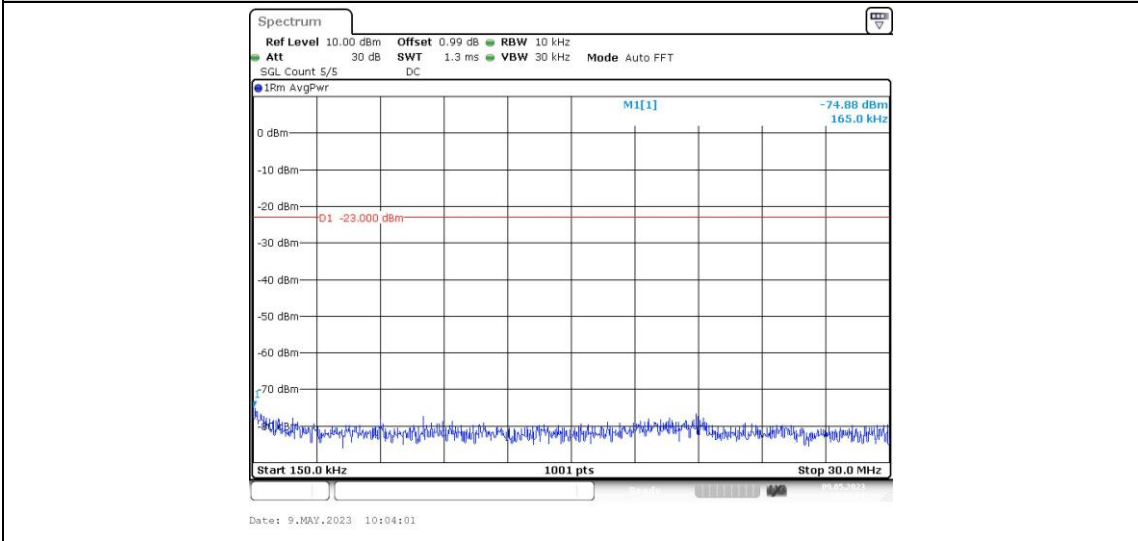

Band66-15MHz-16QAM-132597-1RB#0-Range2:0.15~30MHz