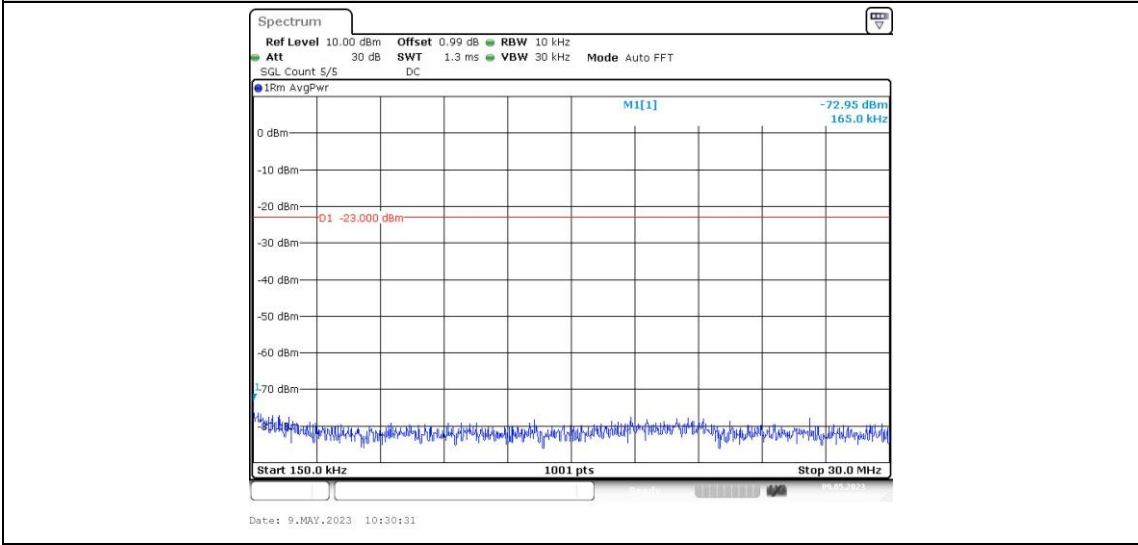

Band66-20MHz-QPSK-132072-1RB#0-Range2:0.15~30MHz