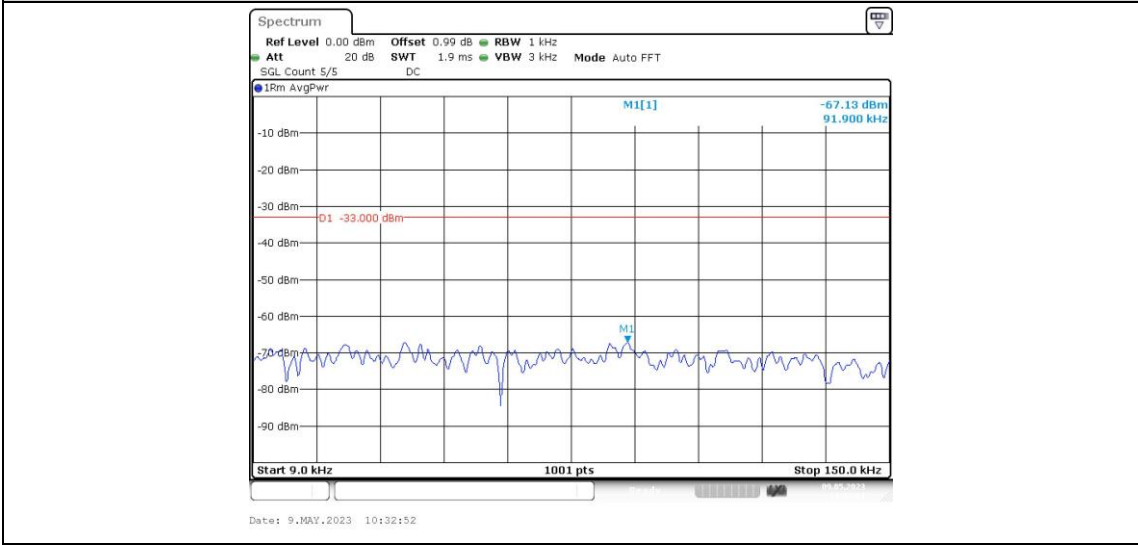

Band66-20MHz-16QAM-132322-1RB#0-Range1:0.009~0.15MHz