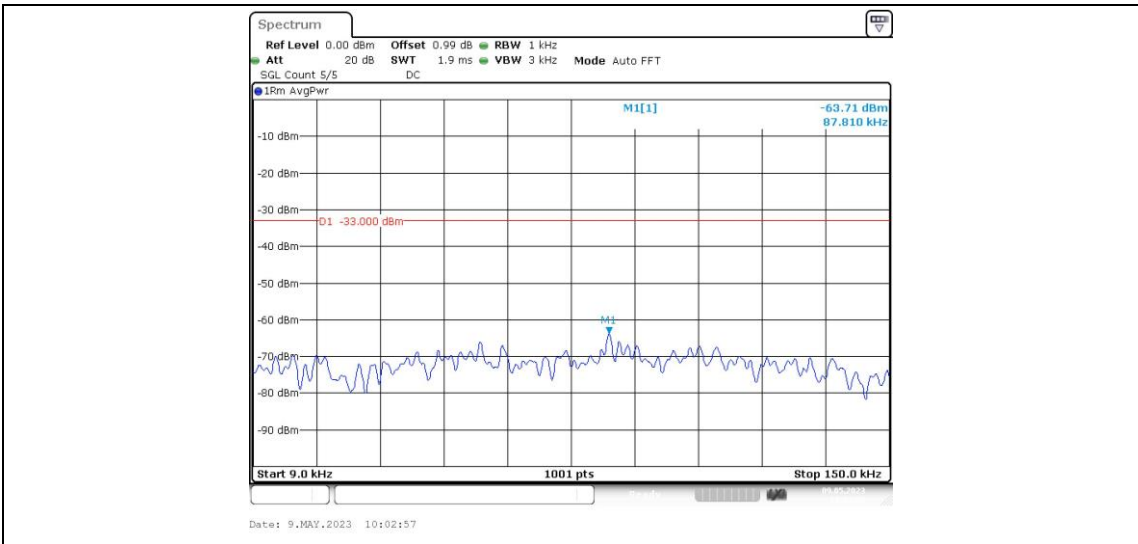

Band66-15MHz-QPSK-132597-1RB#0-Range1:0.009~0.15MHz