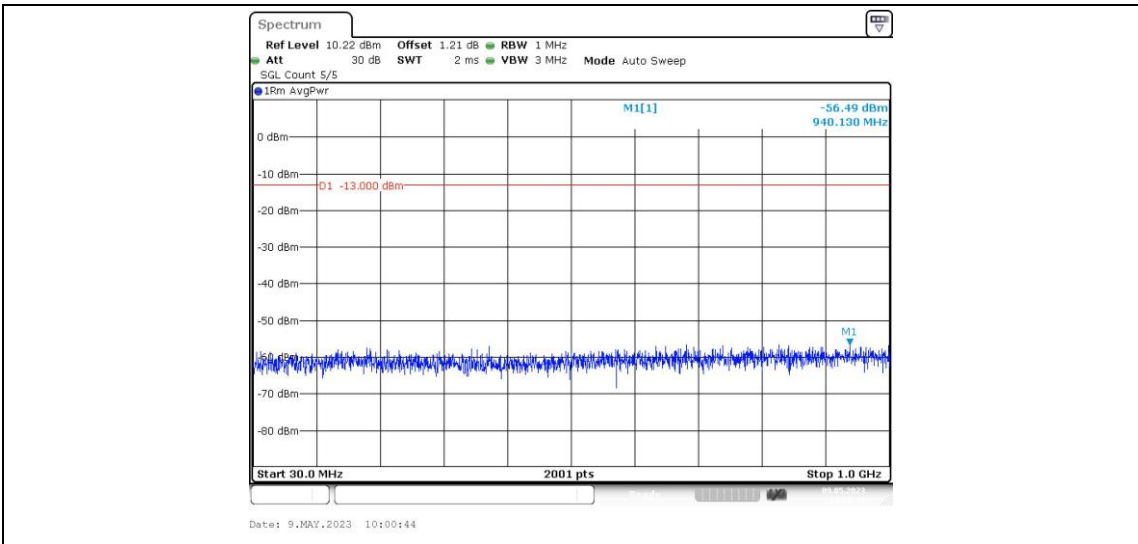

Band66-15MHz-QPSK-132597-1RB#0-Range4:1000~20000MHz

Band66-15MHz-16QAM-132047-1RB#0-Range1:0.009~0.15MHz

Band66-15MHz-16QAM-132047-1RB#0-Range2:0.15~30MHz

Band66-15MHz-16QAM-132047-1RB#0-Range3:30~1000MHz