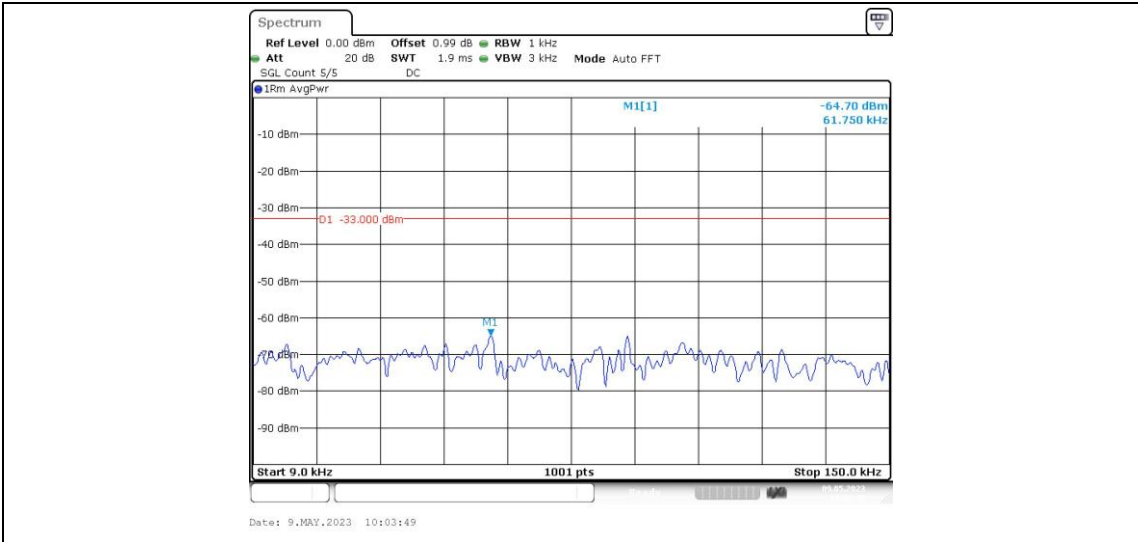

Band66-15MHz-16QAM-132597-1RB#0-Range1:0.009~0.15MHz