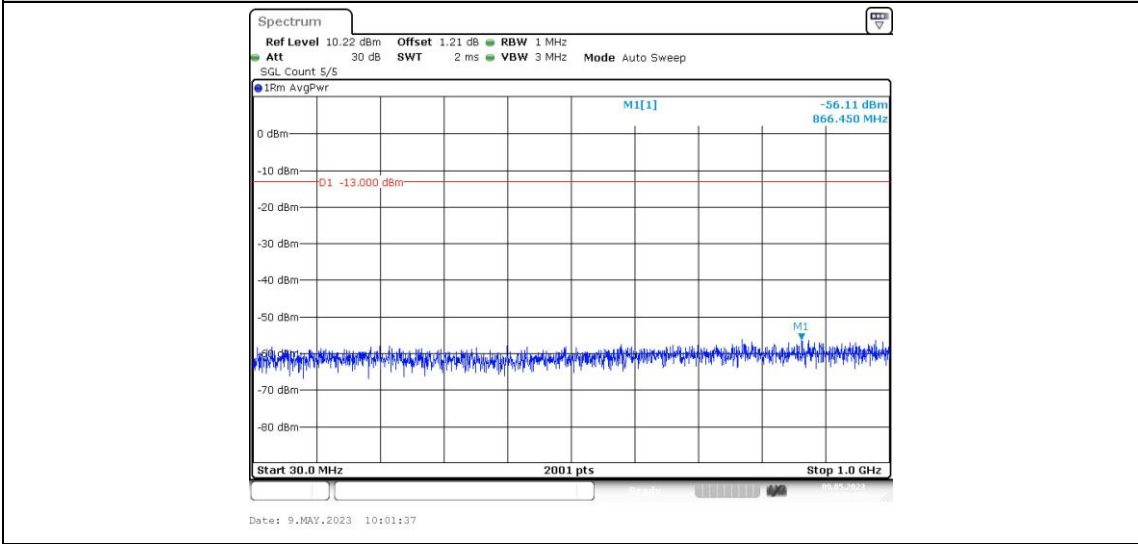

Band66-15MHz-QPSK-132322-1RB#0-Range3:30~1000MHz