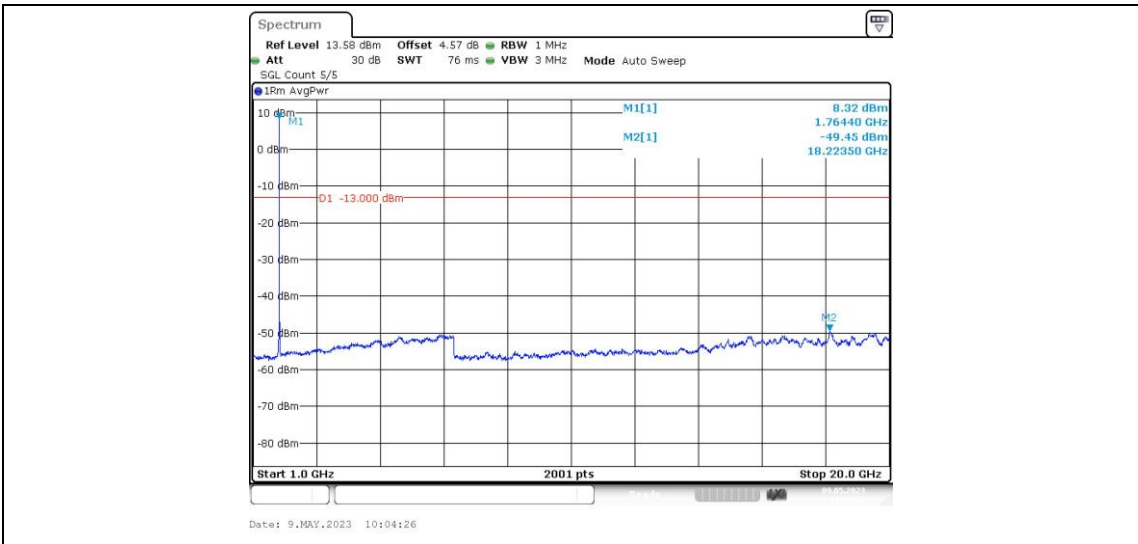

Band66-15MHz-16QAM-132597-1RB#0-Range4:1000~20000MHz