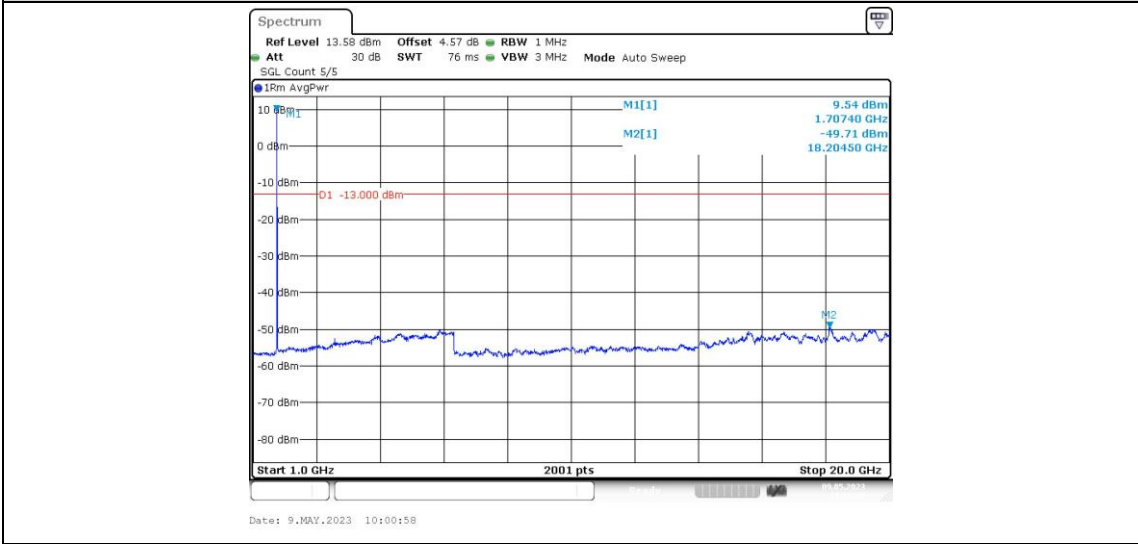

Band66-15MHz-16QAM-132047-1RB#0-Range4:1000~20000MHz