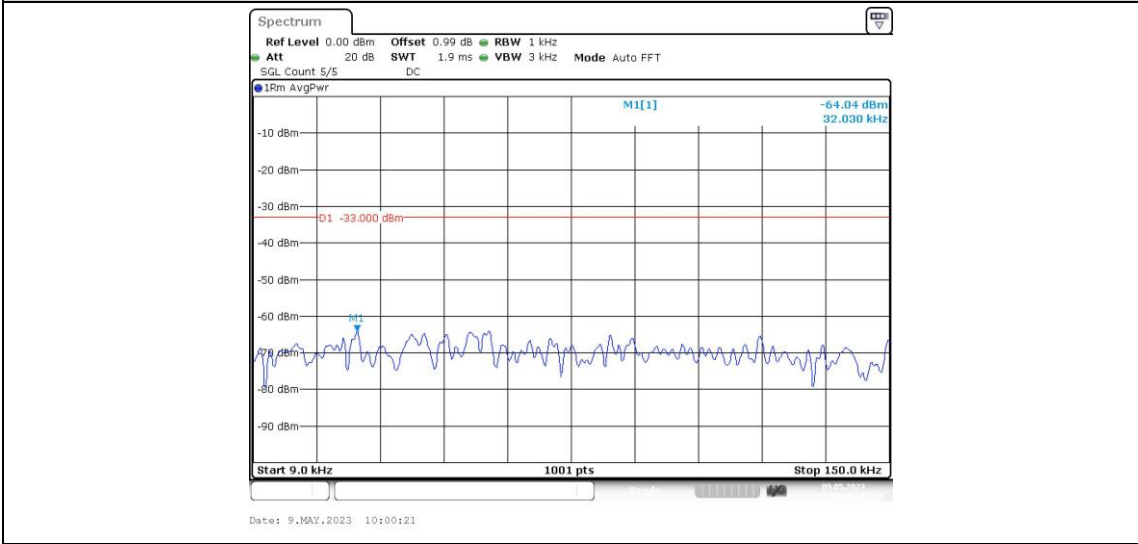

Band66-15MHz-16QAM-132047-1RB#0-Range1:0.009~0.15MHz