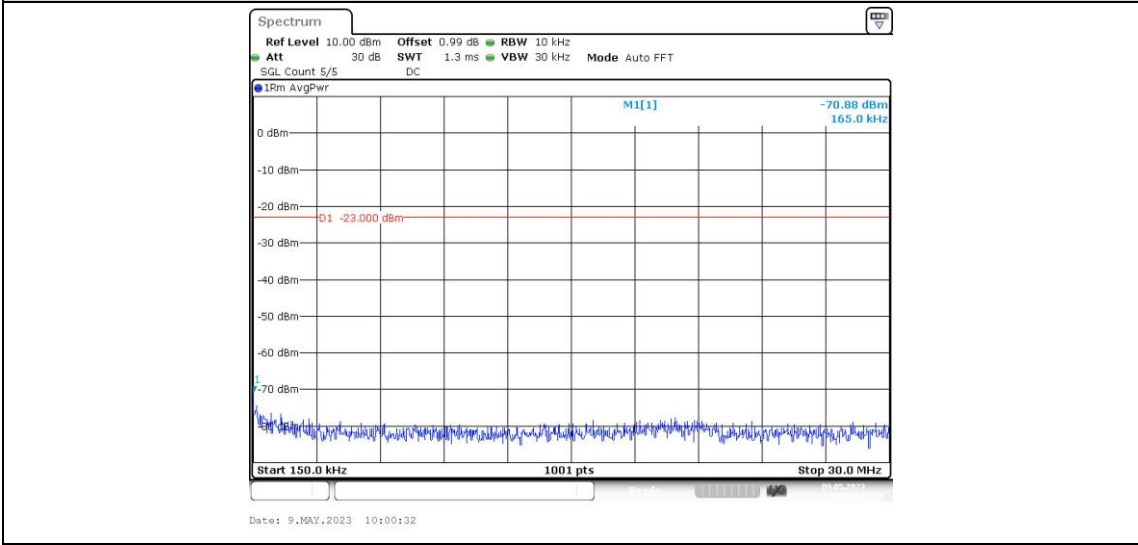

Band66-15MHz-16QAM-132047-1RB#0-Range2:0.15~30MHz