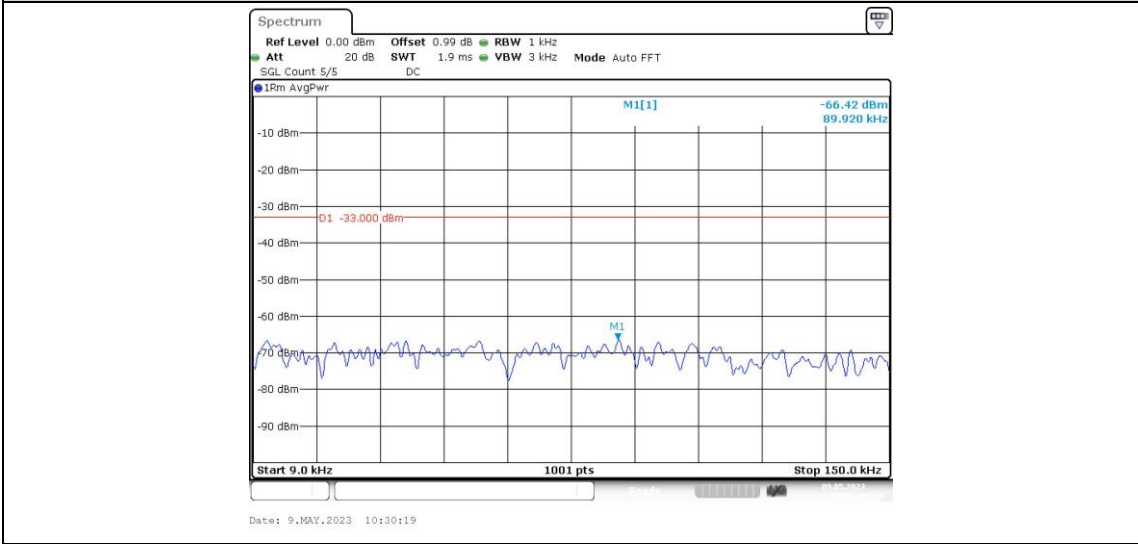

Band66-20MHz-QPSK-132072-1RB#0-Range1:0.009~0.15MHz