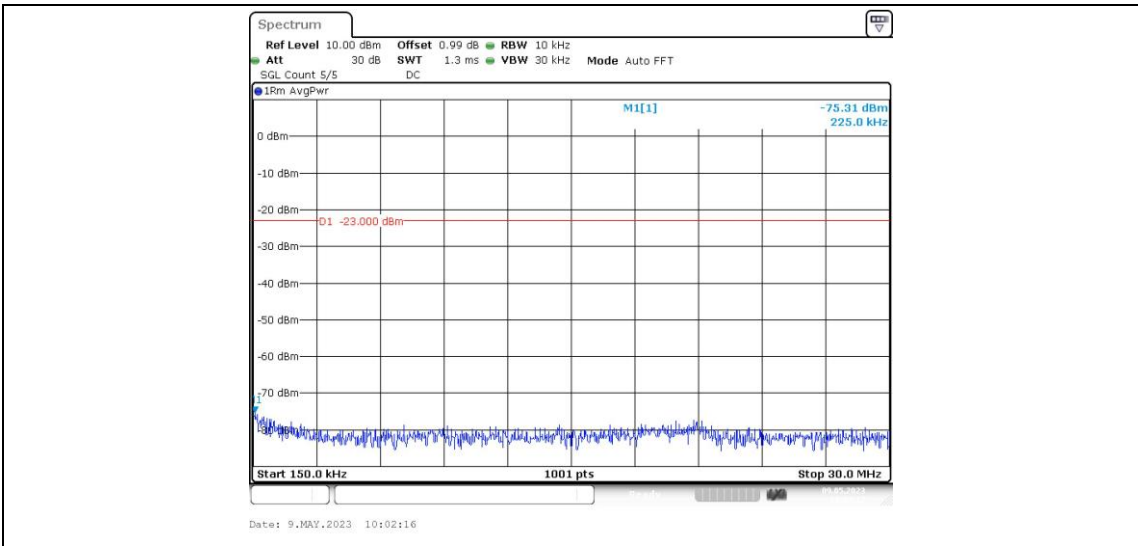

Band66-15MHz-16QAM-132322-1RB#0-Range2:0.15~30MHz