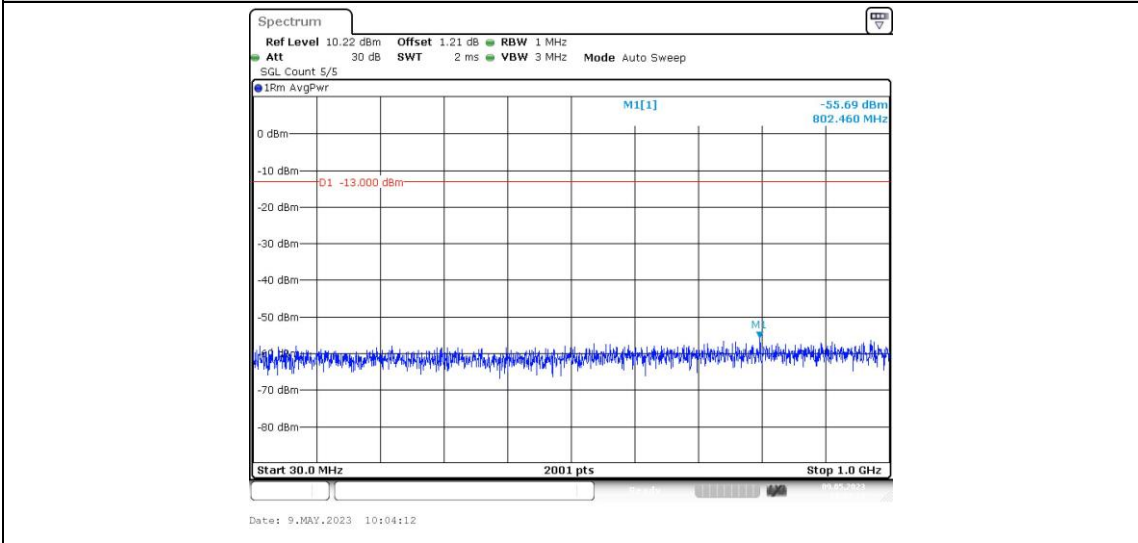

Band66-15MHz-16QAM-132322-1RB#0-Range4:1000~20000MHz

Band66-15MHz-16QAM-132597-1RB#0-Range1:0.009~0.15MHz

Band66-15MHz-16QAM-132597-1RB#0-Range2:0.15~30MHz

Band66-15MHz-16QAM-132597-1RB#0-Range3:30~1000MHz