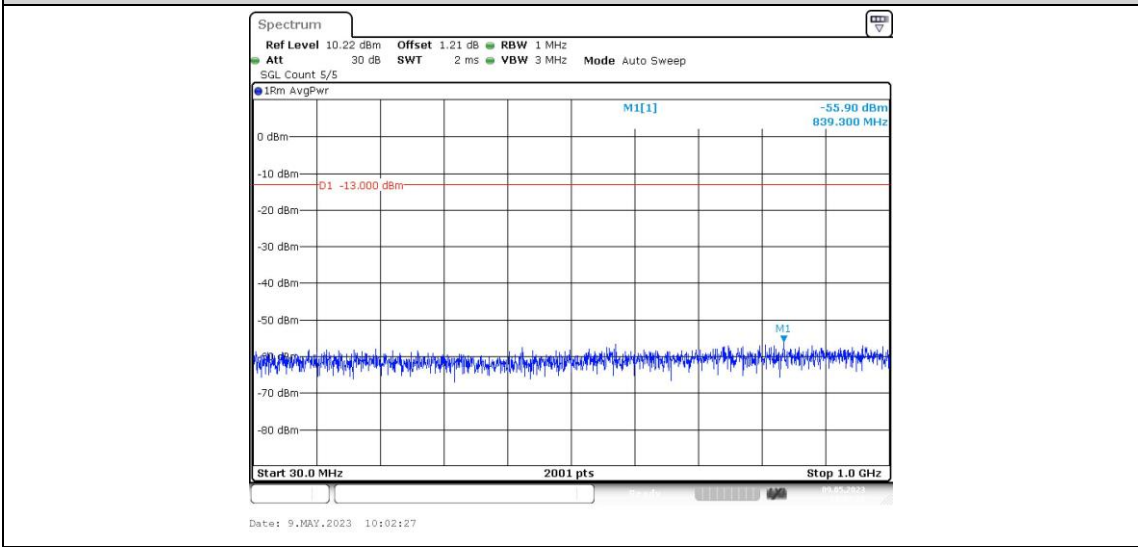

Band66-15MHz-16QAM-132047-1RB#0-Range4:1000~20000MHz

Band66-15MHz-16QAM-132322-1RB#0-Range1:0.009~0.15MHz

Band66-15MHz-16QAM-132322-1RB#0-Range2:0.15~30MHz

Band66-15MHz-16QAM-132322-1RB#0-Range3:30~1000MHz