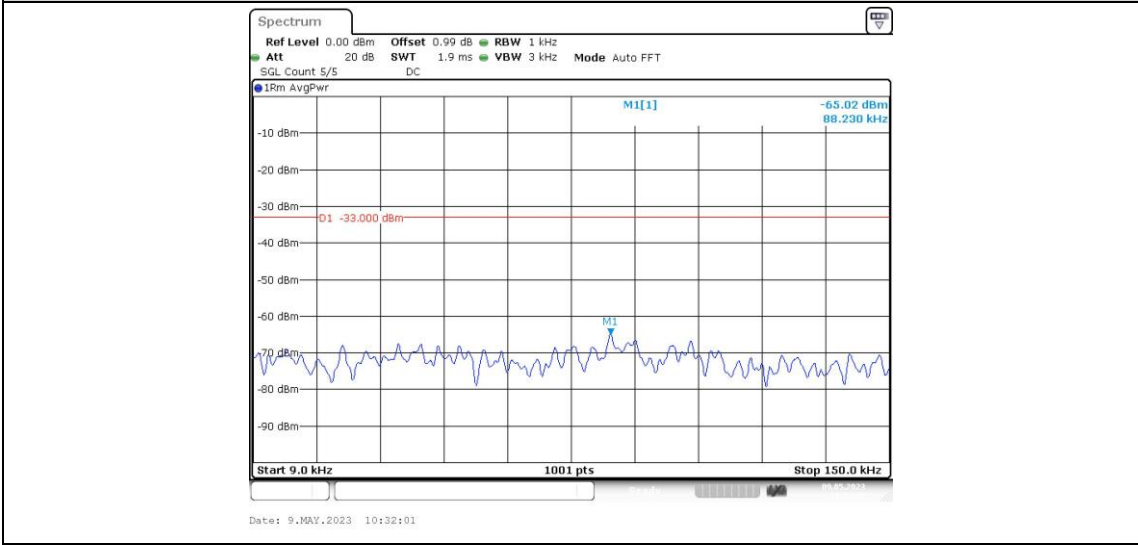

Band66-20MHz-QPSK-132322-1RB#0-Range1:0.009~0.15MHz