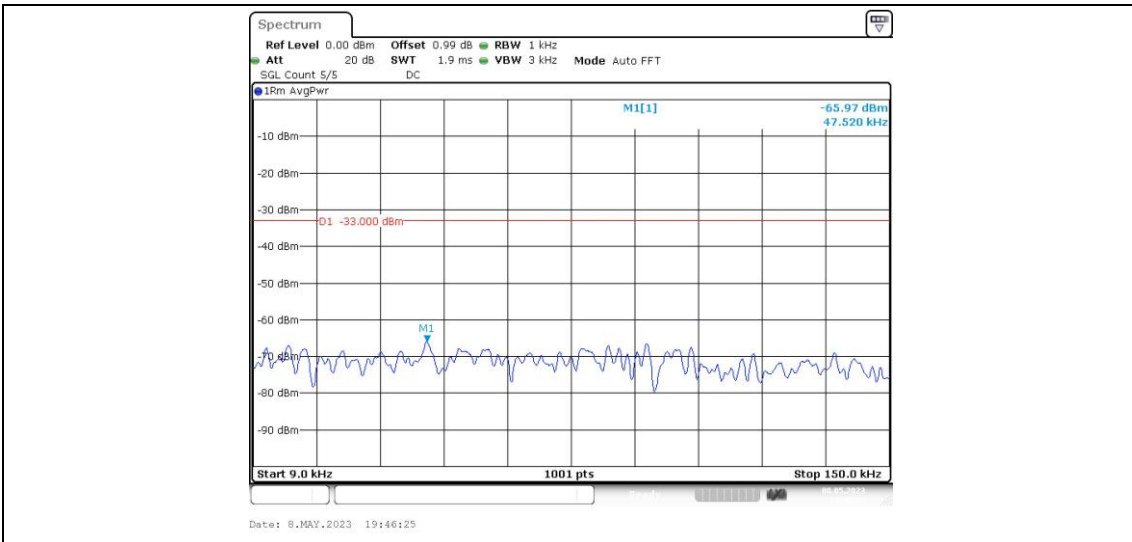

Band66-1.4MHz-16QAM-132665-1RB#0-Range1:0.009~0.15MHz