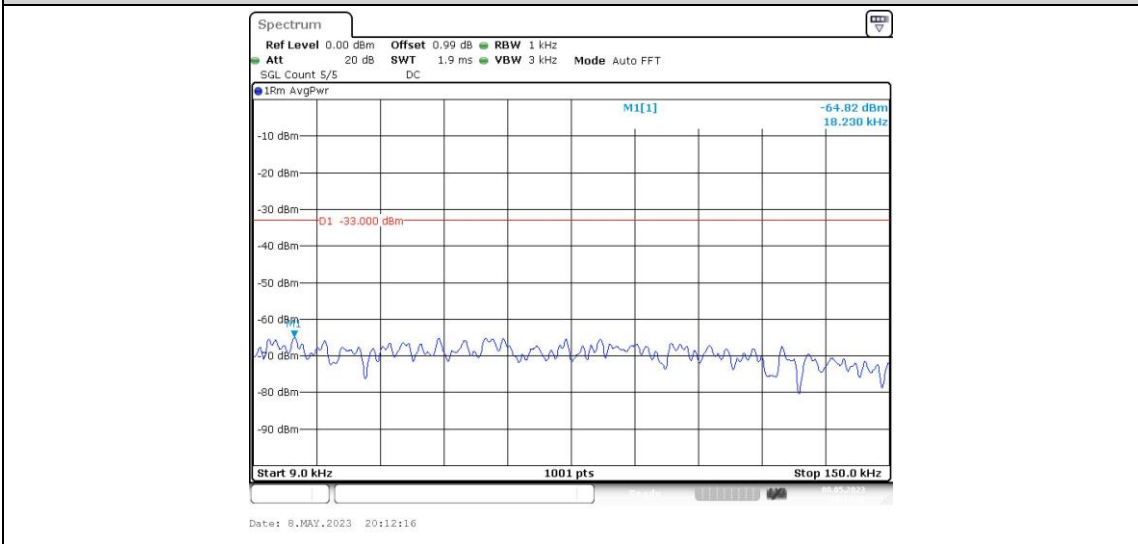

Band66-3MHz-QPSK-131987-1RB#0-Range1:0.009~0.15MHz