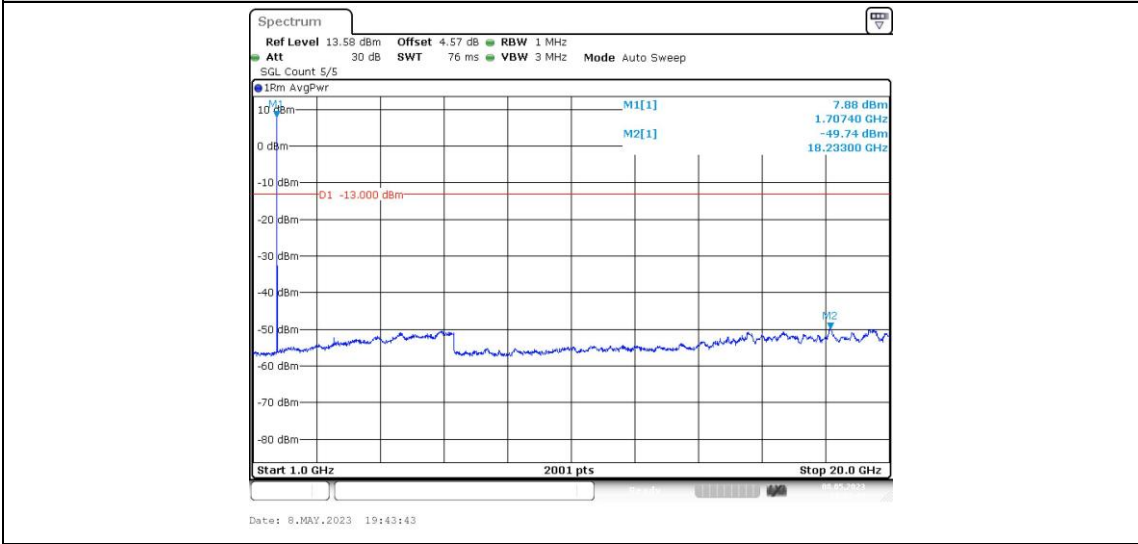

Band66-1.4MHz-16QAM-131979-1RB#0-Range4:1000~20000MHz