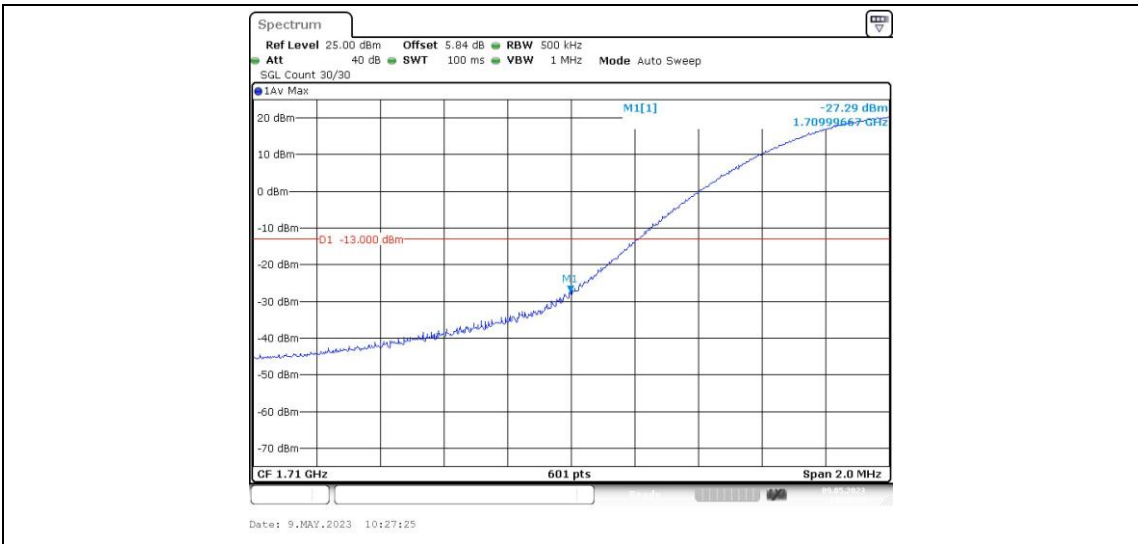

Band66-15MHz-16QAM-132047-1RB#0

Band66-15MHz-16QAM-132047-1RB#74

Band66-15MHz-16QAM-132047-75RB#0

Band66-15MHz-16QAM-132597-1RB#0

Band66-15MHz-16QAM-132597-1RB#74

Band66-15MHz-16QAM-132597-75RB#0

Band66-20MHz-QPSK-132072-1RB#0