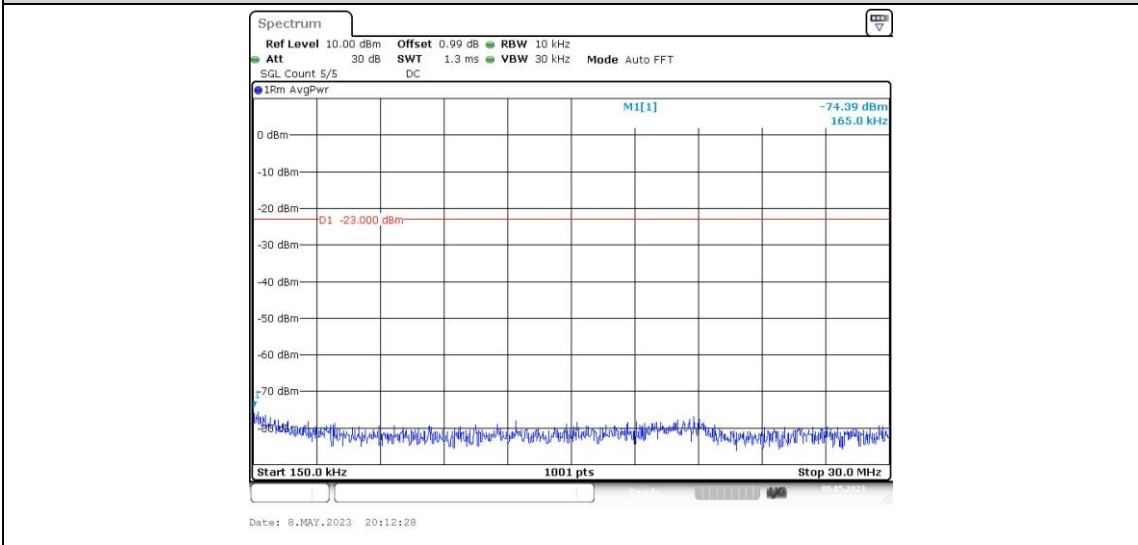

Band66-3MHz-QPSK-131987-1RB#0-Range2:0.15~30MHz

Band66-3MHz-QPSK-131987-1RB#0-Range3:30~1000MHz