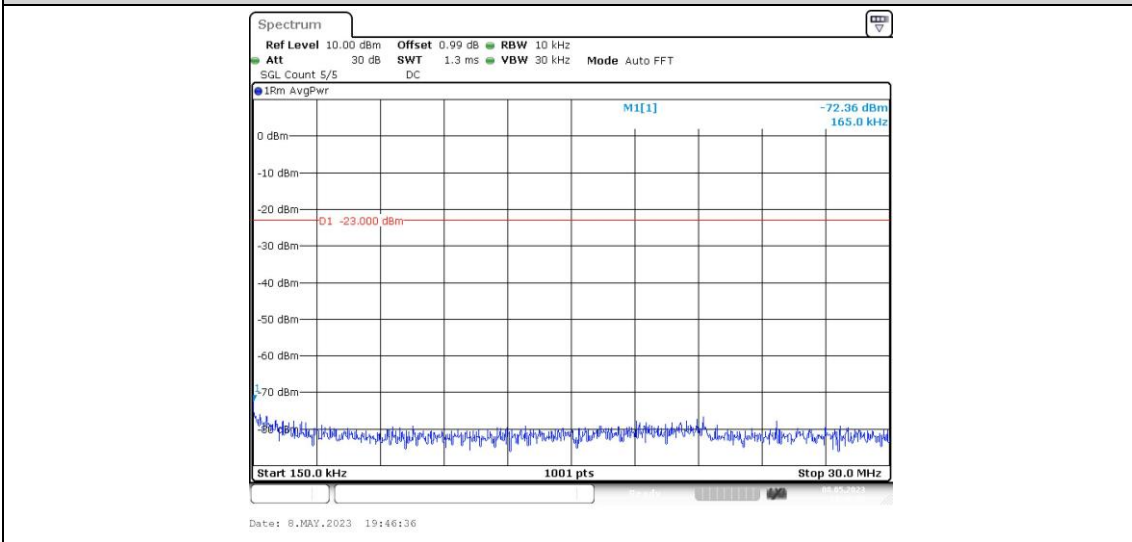

Band66-1.4MHz-16QAM-132665-1RB#0-Range2:0.15~30MHz