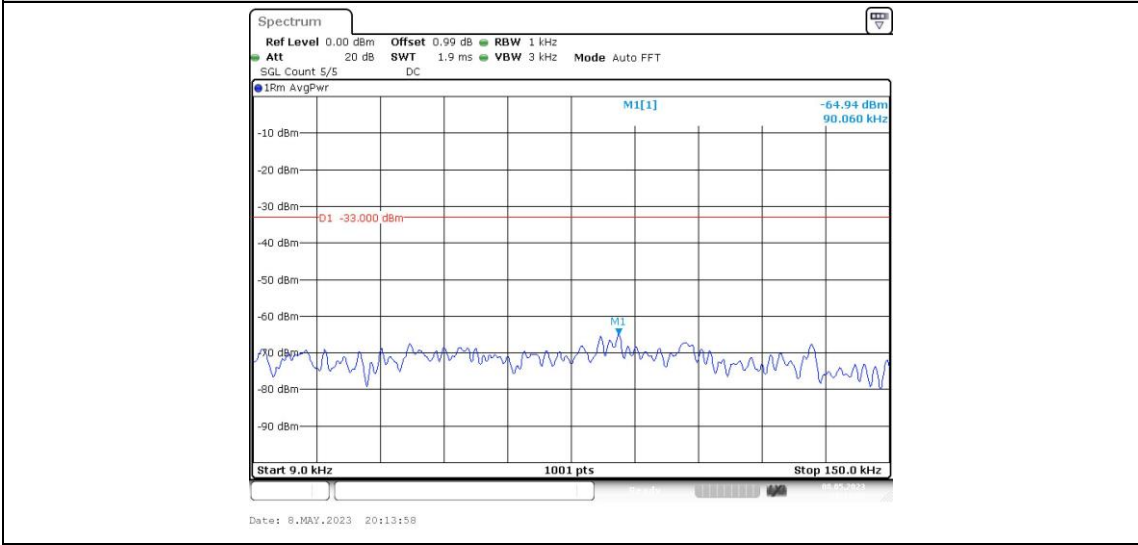

Band66-3MHz-QPSK-132322-1RB#0-Range1:0.009~0.15MHz