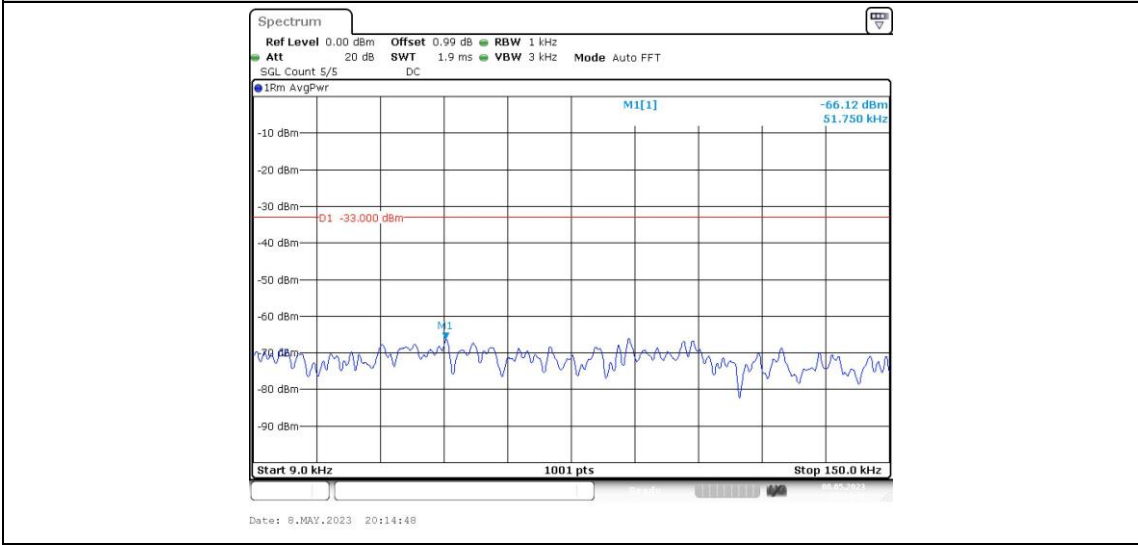

Band66-3MHz-16QAM-132322-1RB#0-Range1:0.009~0.15MHz