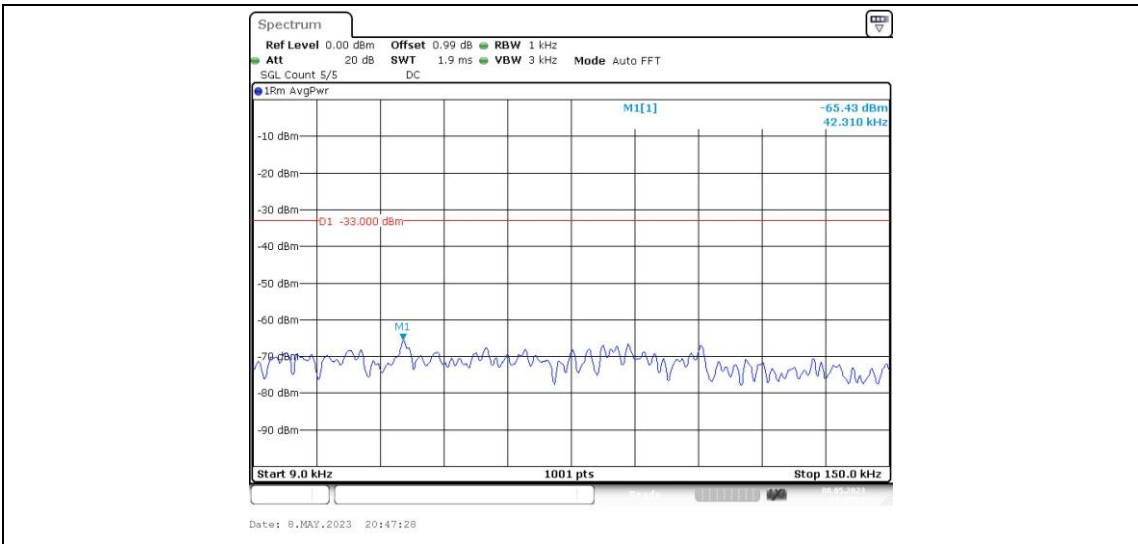

Band66-5MHz-16QAM-132647-1RB#0-Range1:0.009~0.15MHz