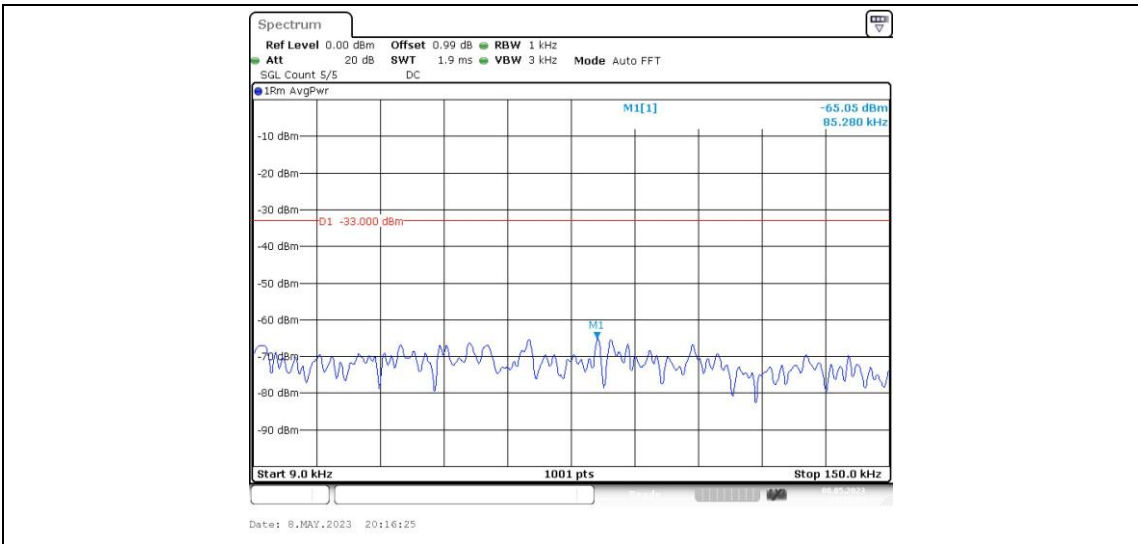

Band66-3MHz-16QAM-132657-1RB#0-Range1:0.009~0.15MHz