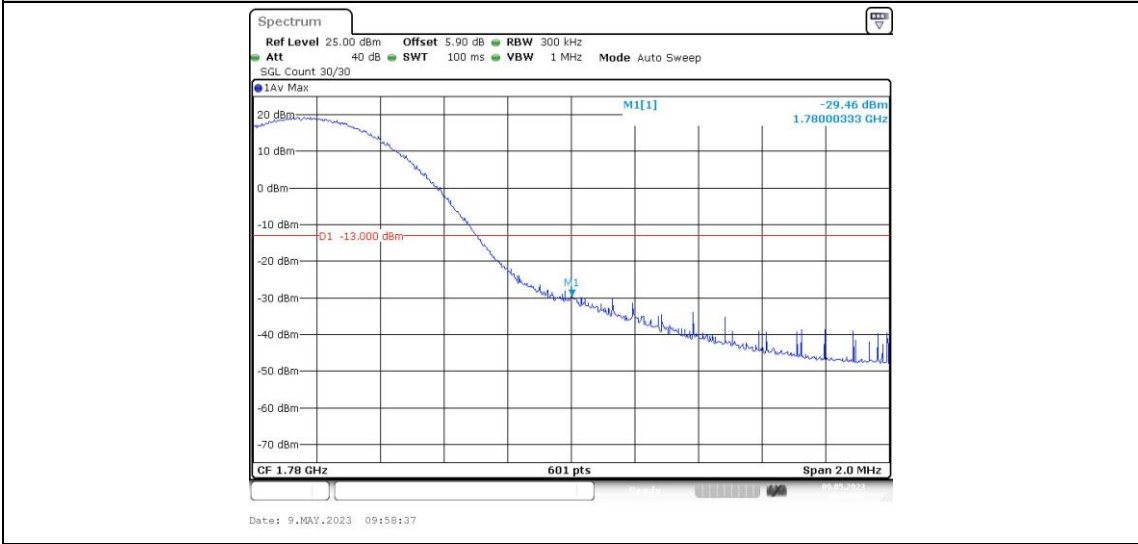

Band66-15MHz-16QAM-132047-1RB#0

Band66-15MHz-16QAM-132047-1RB#74

Band66-15MHz-16QAM-132047-75RB#0

Band66-15MHz-16QAM-132597-1RB#0

Band66-15MHz-16QAM-132597-1RB#74

Band66-15MHz-16QAM-132597-75RB#0

Band66-20MHz-QPSK-132072-1RB#0