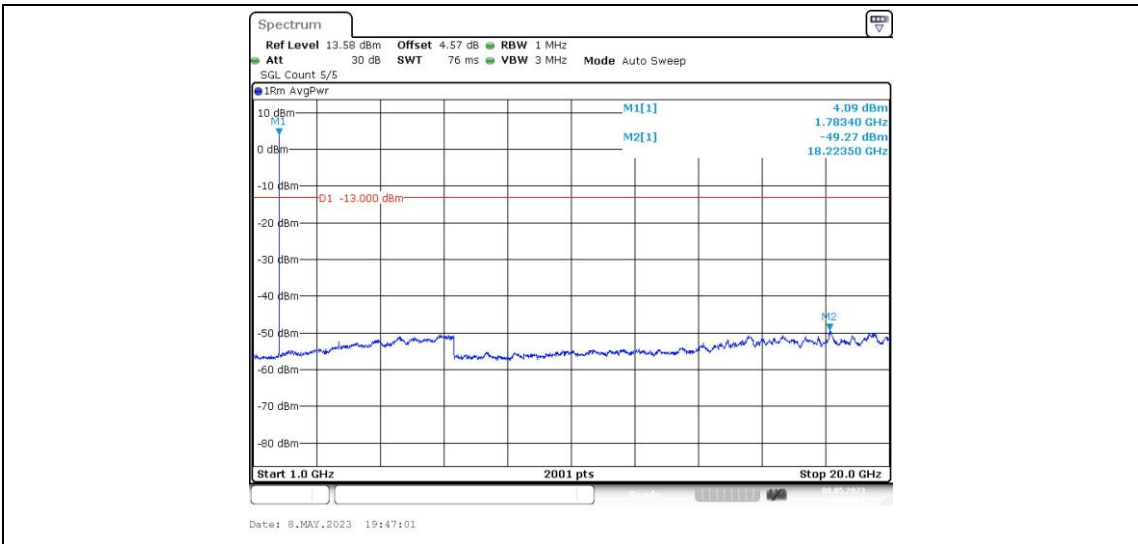

Band66-1.4MHz-16QAM-132665-1RB#0-Range4:1000~20000MHz