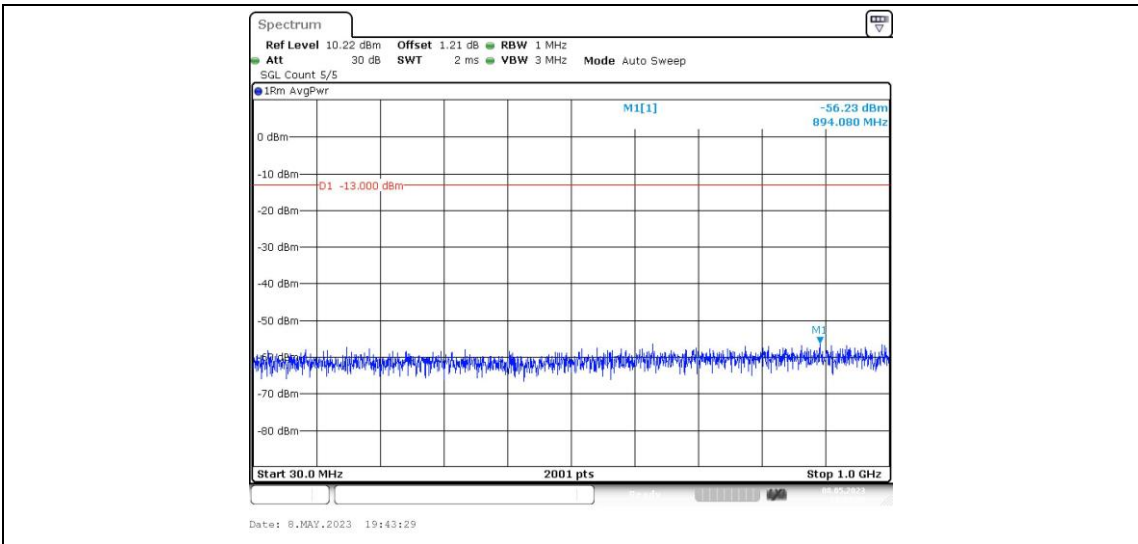

Band66-1.4MHz-QPSK-132665-1RB#0-Range4:1000~20000MHz

Band66-1.4MHz-16QAM-131979-1RB#0-Range1:0.009~0.15MHz

Band66-1.4MHz-16QAM-131979-1RB#0-Range2:0.15~30MHz

Band66-1.4MHz-16QAM-131979-1RB#0-Range3:30~1000MHz