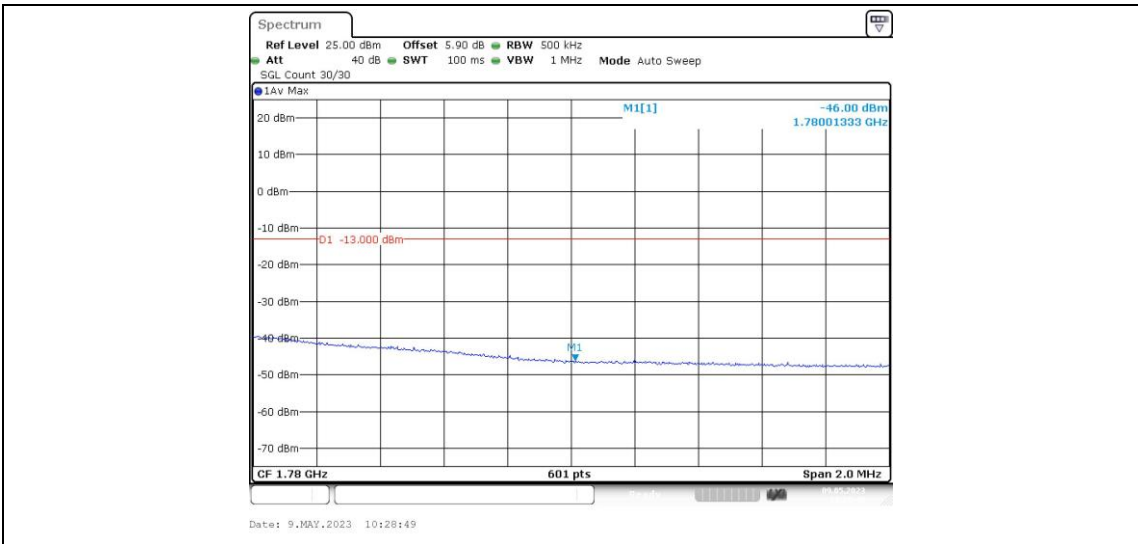

Band66-20MHz-QPSK-132572-1RB#0