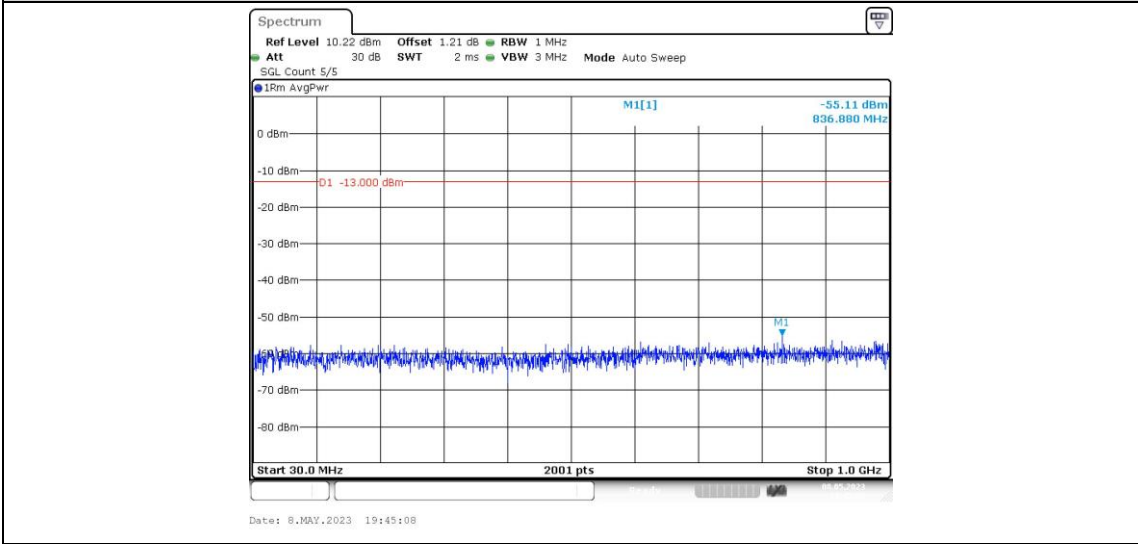

Band66-1.4MHz-16QAM-131979-1RB#0-Range4:1000~20000MHz

Band66-1.4MHz-16QAM-132322-1RB#0-Range1:0.009~0.15MHz

Band66-1.4MHz-16QAM-132322-1RB#0-Range2:0.15~30MHz

Band66-1.4MHz-16QAM-132322-1RB#0-Range3:30~1000MHz