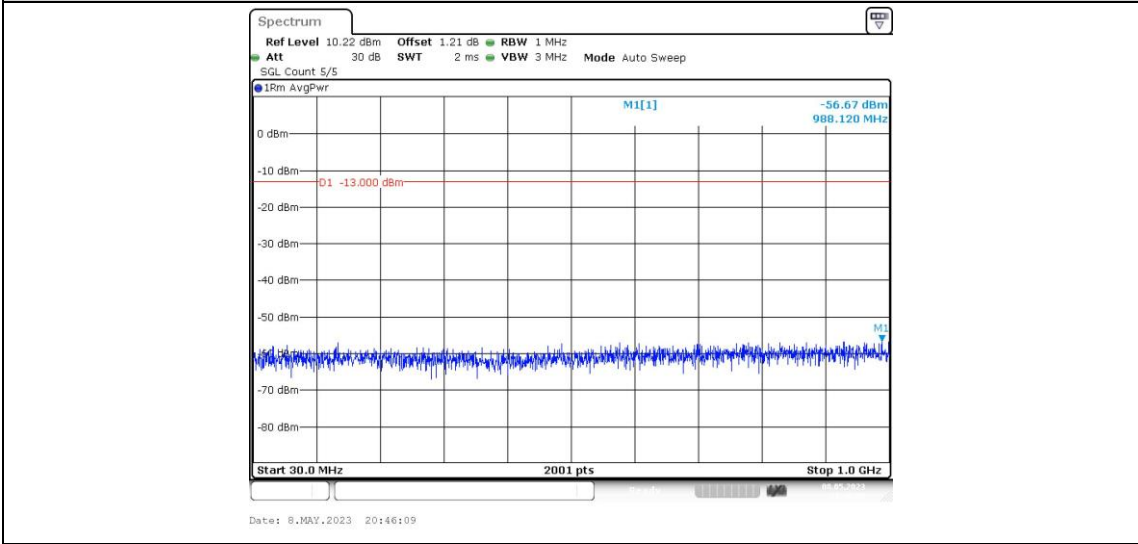

Band66-5MHz-16QAM-131997-1RB#0-Range4:1000~20000MHz

Band66-5MHz-16QAM-132322-1RB#0-Range1:0.009~0.15MHz

Band66-5MHz-16QAM-132322-1RB#0-Range2:0.15~30MHz

Band66-5MHz-16QAM-132322-1RB#0-Range3:30~1000MHz

Band66-5MHz-16QAM-132322-1RB#0-Range4:1000~20000MHz