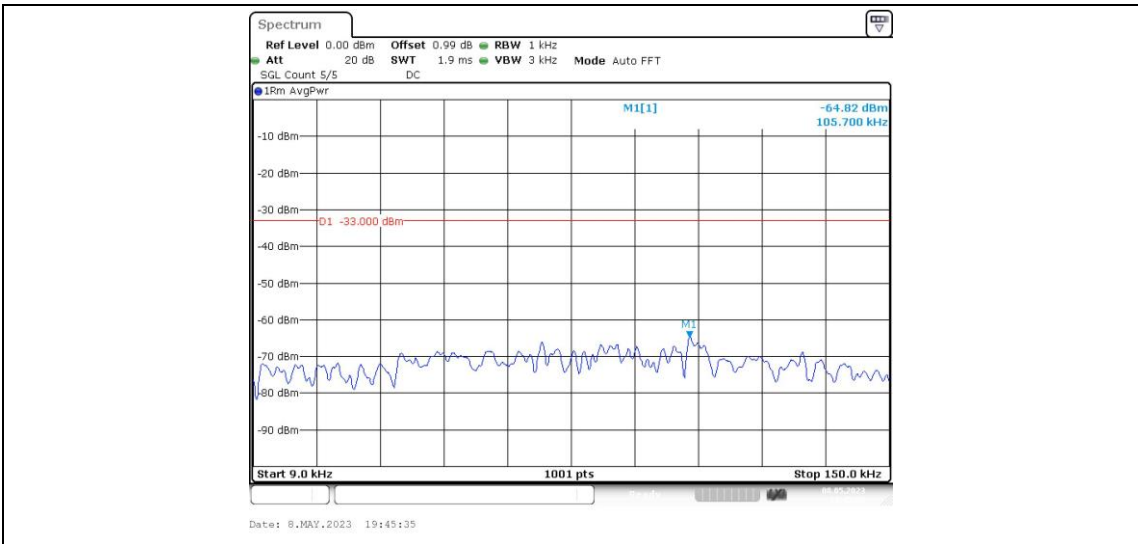

Band66-1.4MHz-QPSK-132665-1RB#0-Range1:0.009~0.15MHz