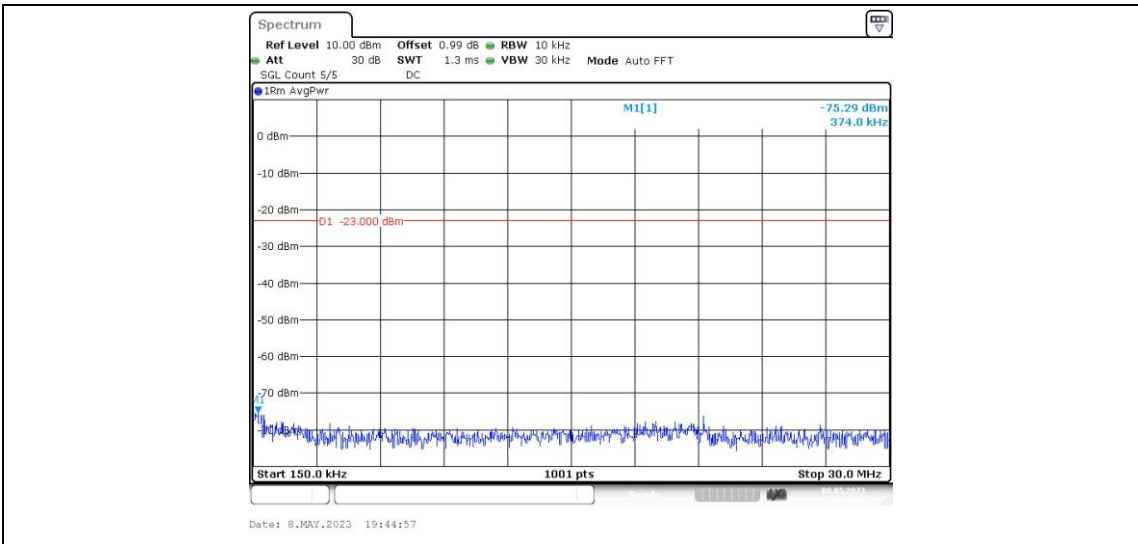

Band66-1.4MHz-16QAM-132322-1RB#0-Range2:0.15~30MHz