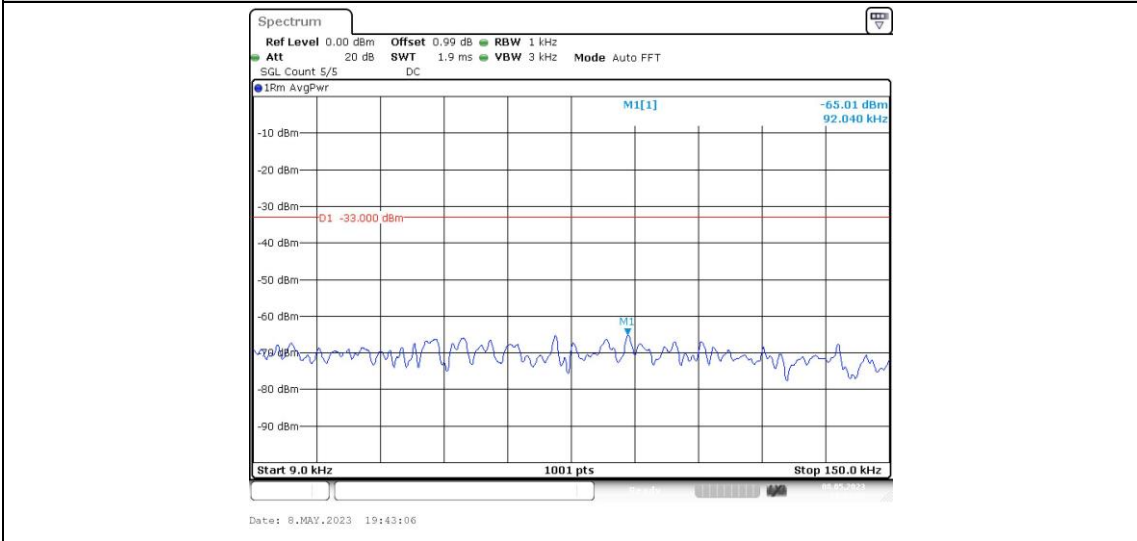

Band66-1.4MHz-16QAM-131979-1RB#0-Range1:0.009~0.15MHz