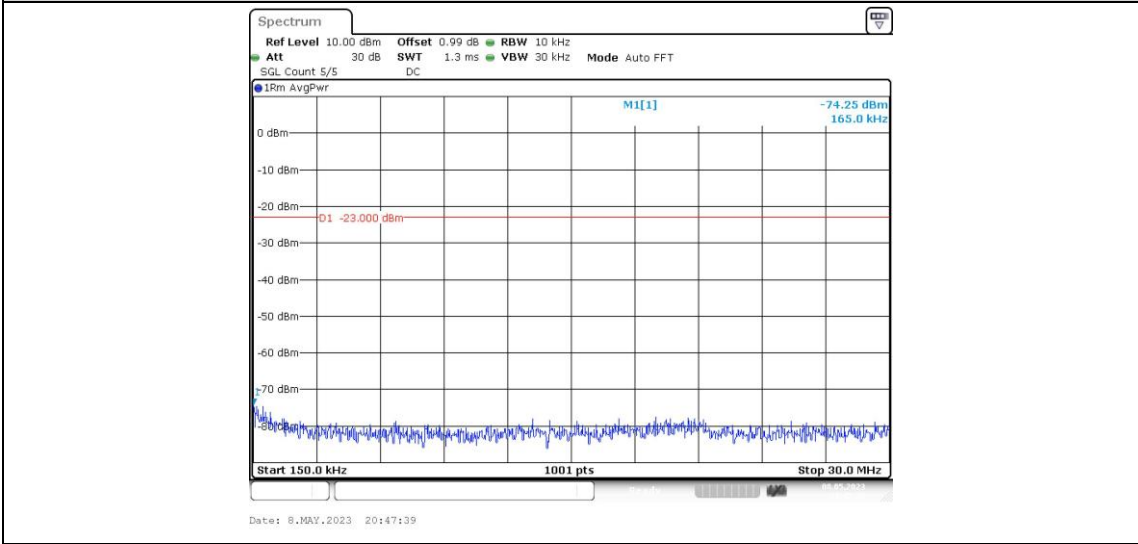

Band66-5MHz-16QAM-132647-1RB#0-Range2:0.15~30MHz