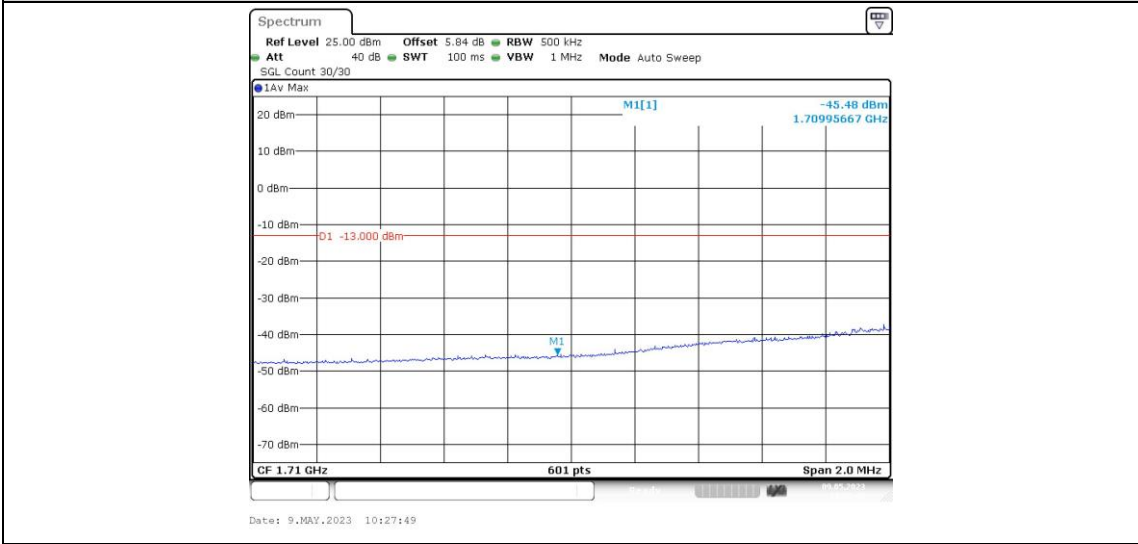

Band66-20MHz-QPSK-132072-1RB#99