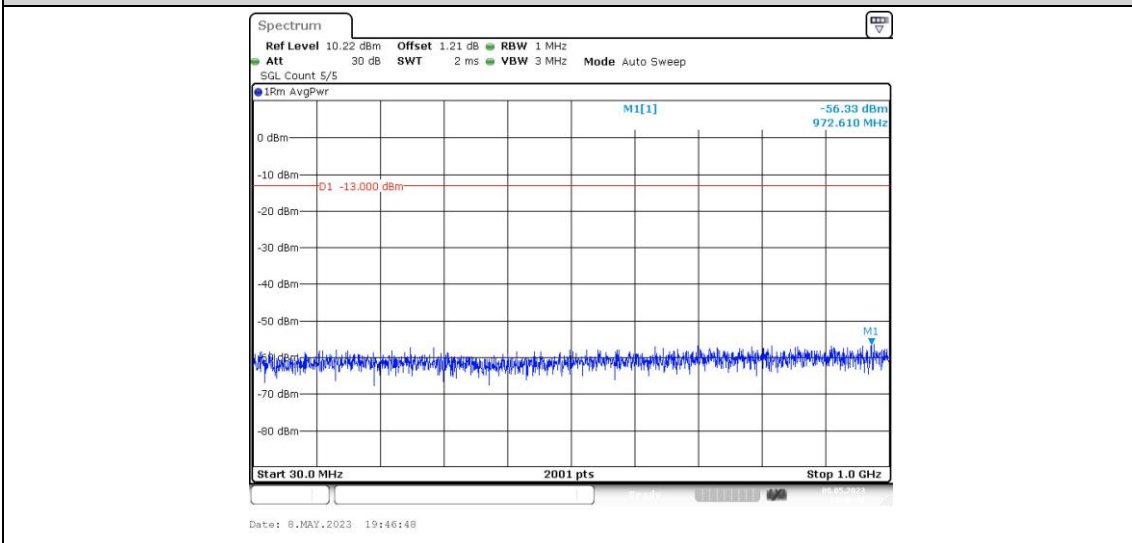

Band66-1.4MHz-16QAM-132322-1RB#0-Range4:1000~20000MHz

Band66-1.4MHz-16QAM-132665-1RB#0-Range1:0.009~0.15MHz

Band66-1.4MHz-16QAM-132665-1RB#0-Range2:0.15~30MHz

Band66-1.4MHz-16QAM-132665-1RB#0-Range3:30~1000MHz