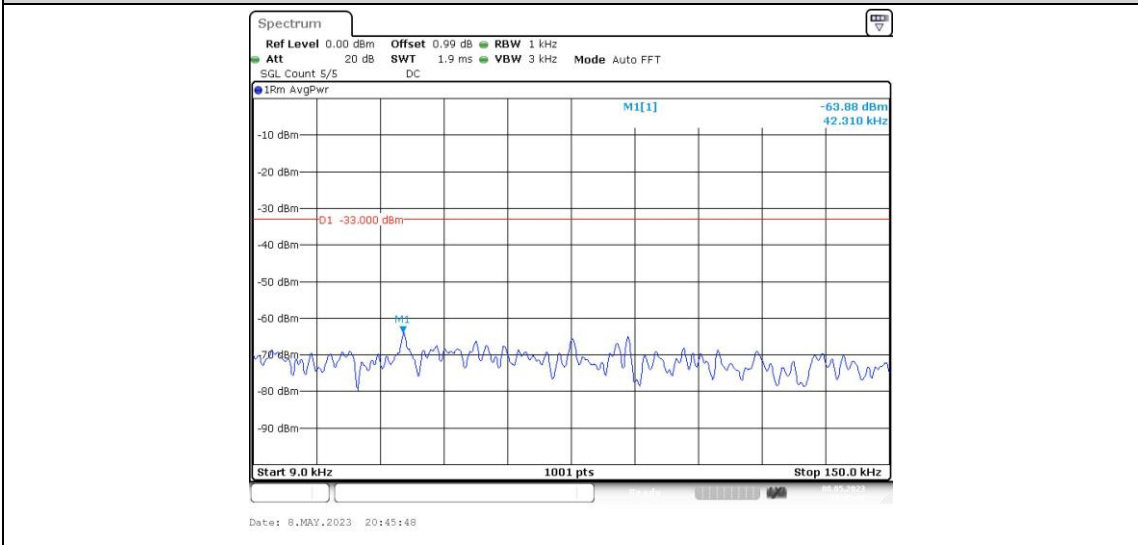

Band66-5MHz-16QAM-132322-1RB#0-Range1:0.009~0.15MHz