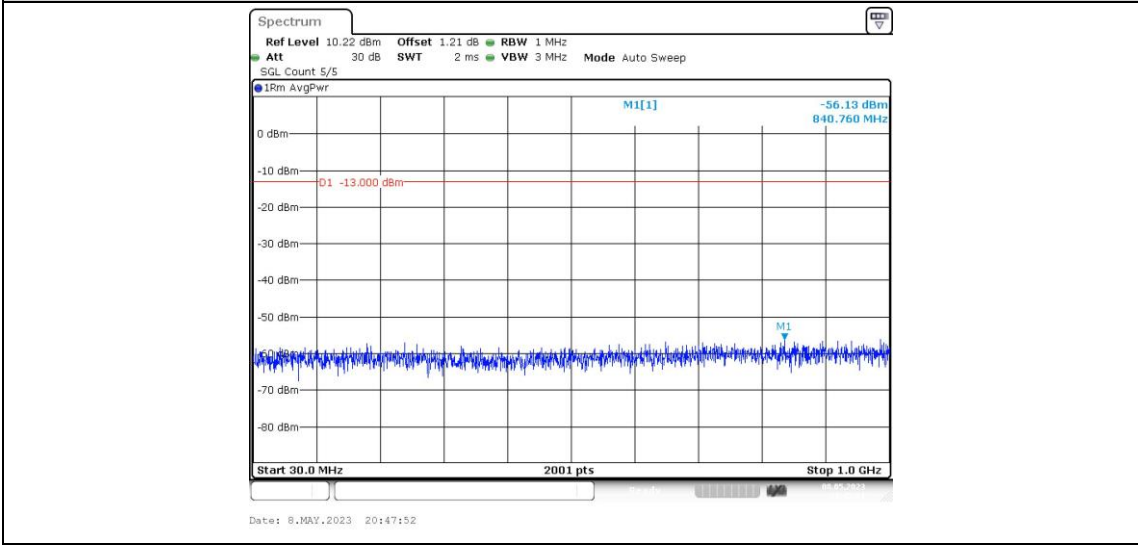

Band66-5MHz-16QAM-132647-1RB#0-Range3:30~1000MHz