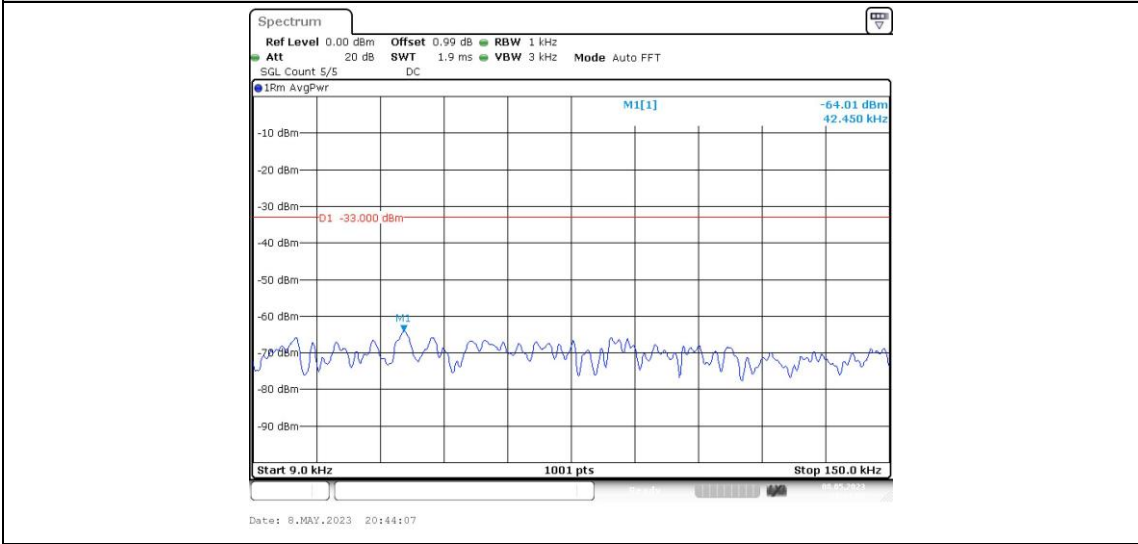

Band66-5MHz-16QAM-131997-1RB#0-Range1:0.009~0.15MHz