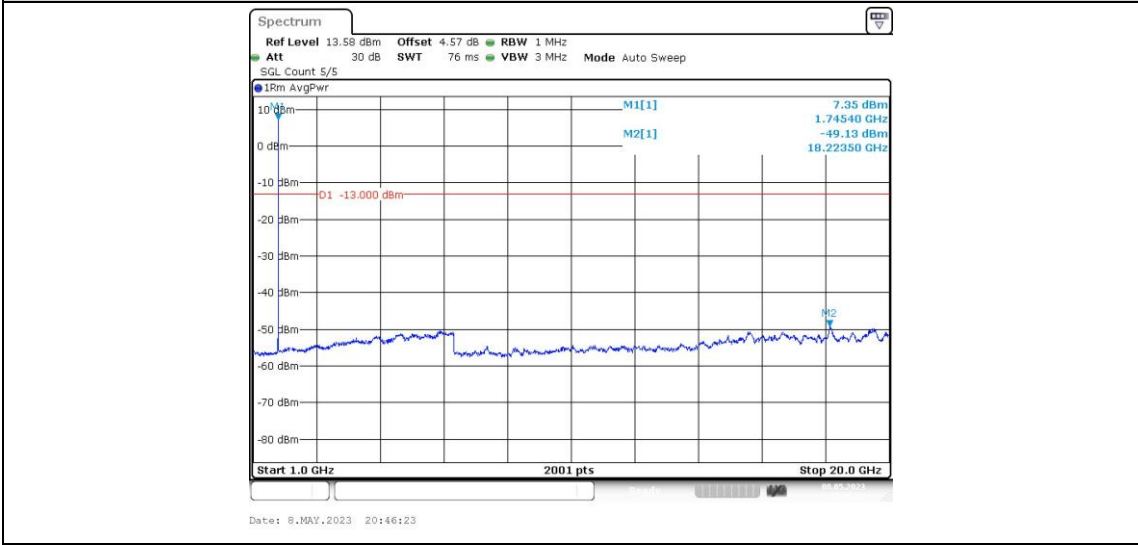

Band66-5MHz-16QAM-131997-1RB#0-Range4:1000~20000MHz

Band66-5MHz-16QAM-132322-1RB#0-Range1:0.009~0.15MHz

Band66-5MHz-16QAM-132322-1RB#0-Range2:0.15~30MHz

Band66-5MHz-16QAM-132322-1RB#0-Range3:30~1000MHz

Band66-5MHz-16QAM-132322-1RB#0-Range4:1000~20000MHz