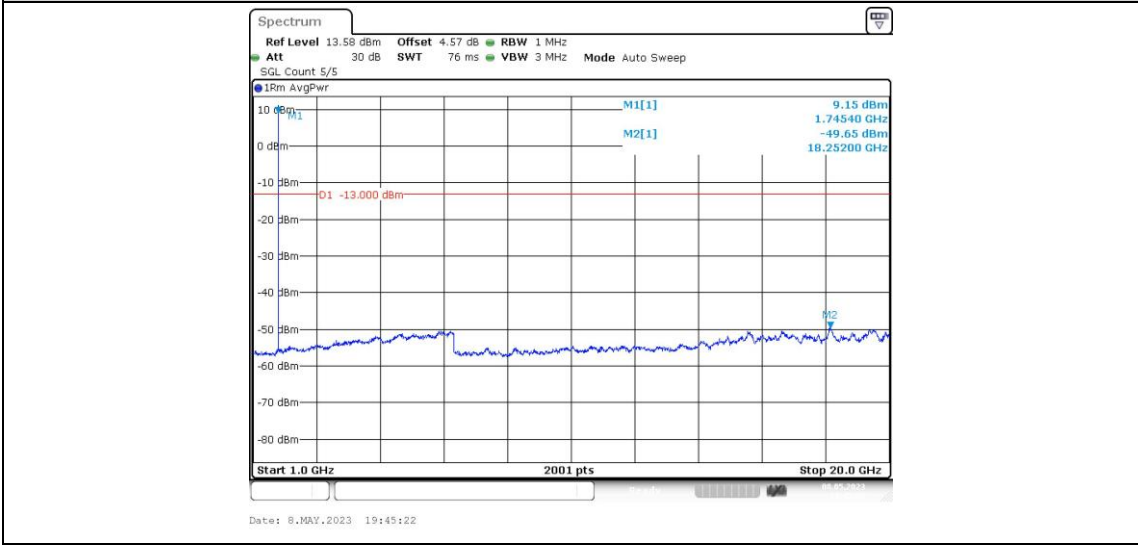

Band66-1.4MHz-16QAM-132322-1RB#0-Range4:1000~20000MHz