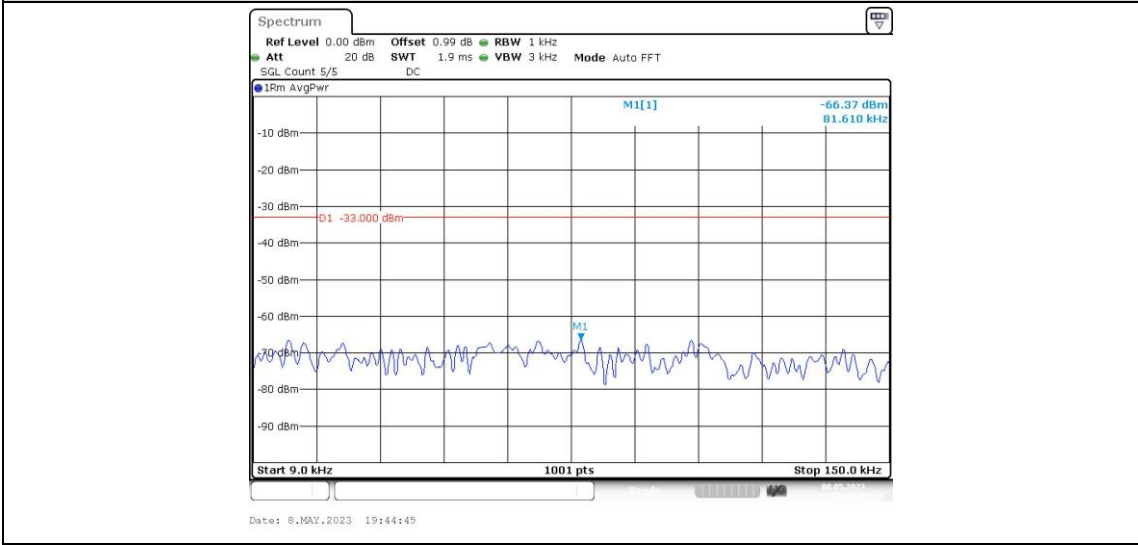

Band66-1.4MHz-16QAM-132322-1RB#0-Range1:0.009~0.15MHz