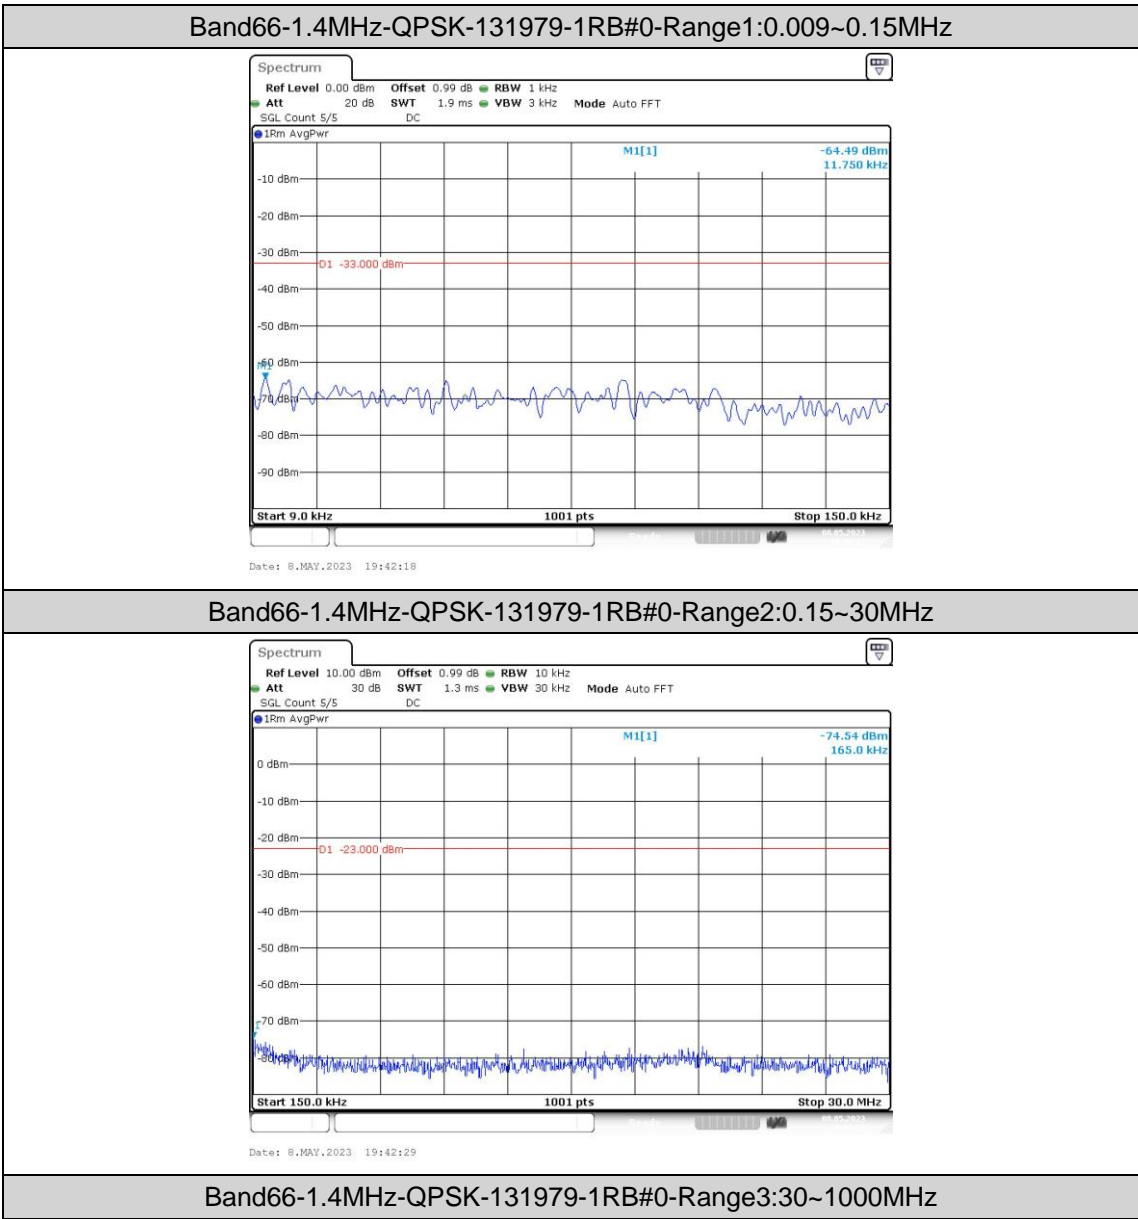

Test Graphs