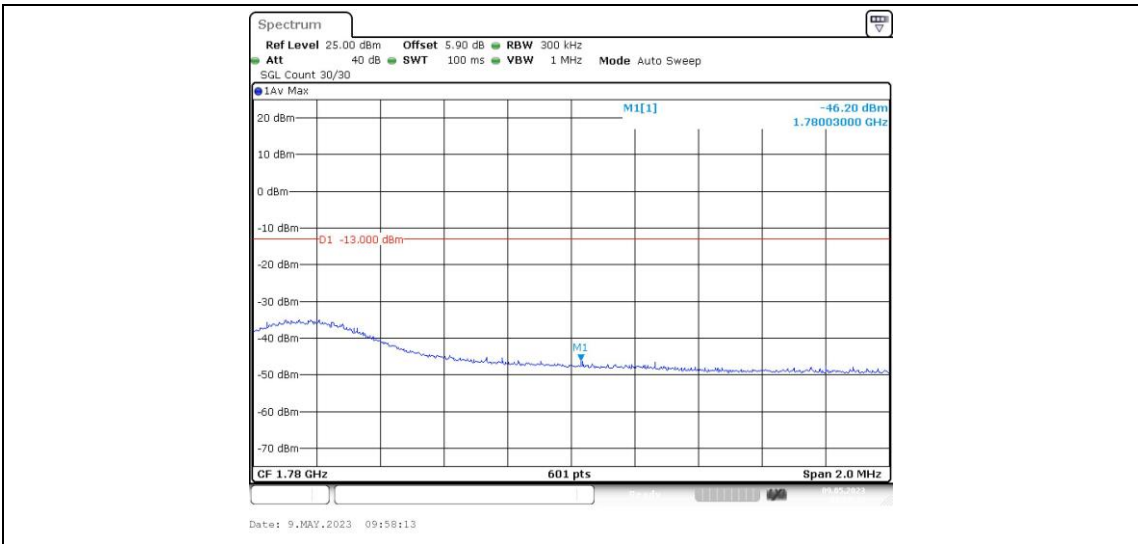

Band66-15MHz-16QAM-132047-1RB#0

Band66-15MHz-16QAM-132047-1RB#74

Band66-15MHz-16QAM-132047-75RB#0

Band66-15MHz-16QAM-132597-1RB#0

Band66-15MHz-16QAM-132597-1RB#74

Band66-15MHz-16QAM-132597-75RB#0

Band66-20MHz-QPSK-132072-1RB#0