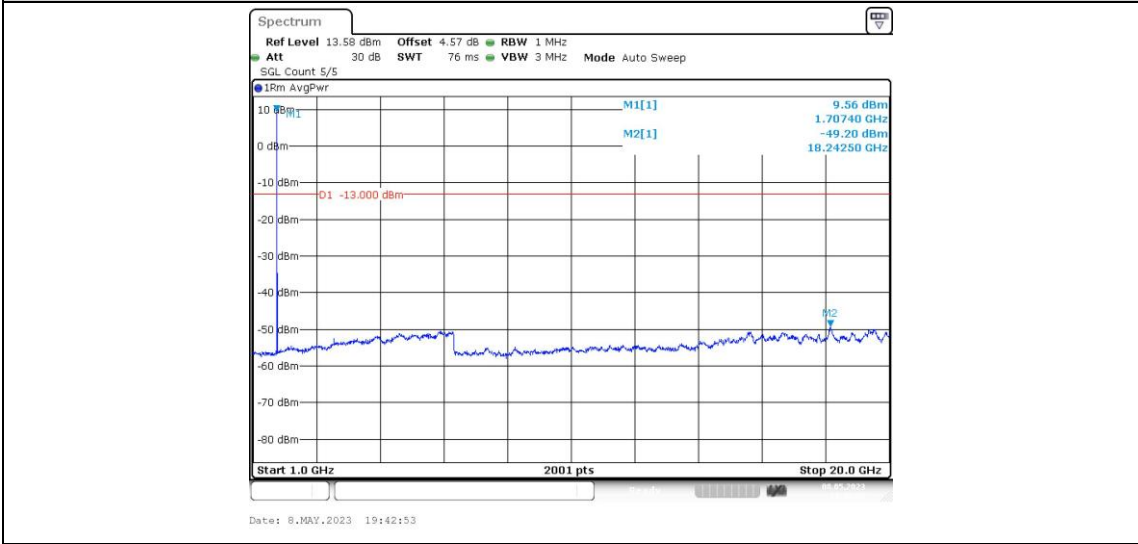

Band66-1.4MHz-QPSK-131979-1RB#0-Range4:1000~20000MHz