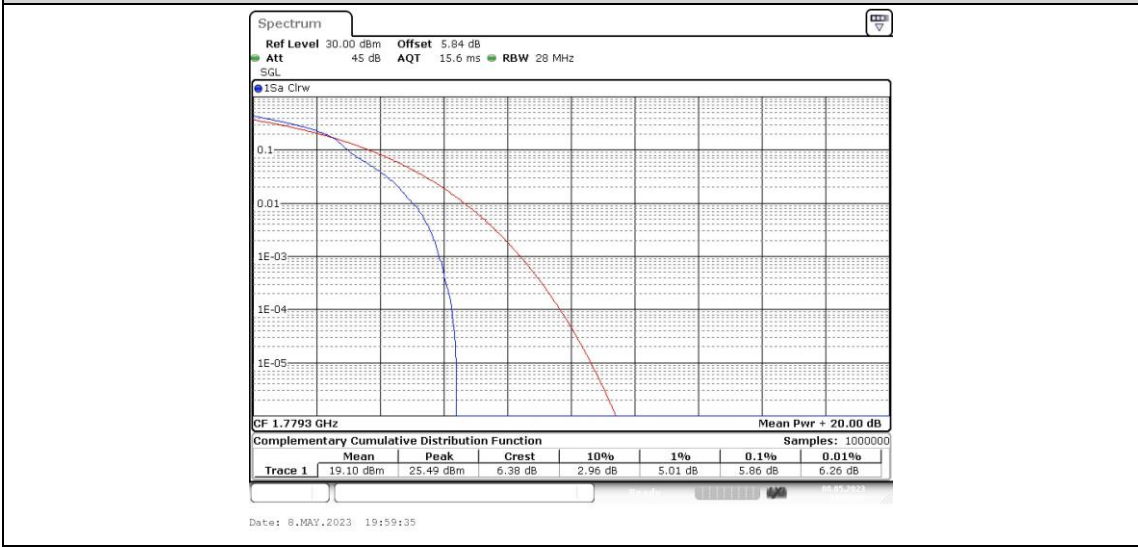

Band66-1.4MHz-16QAM-132665-1RB#0

Band66-1.4MHz-16QAM-132665-6RB#0