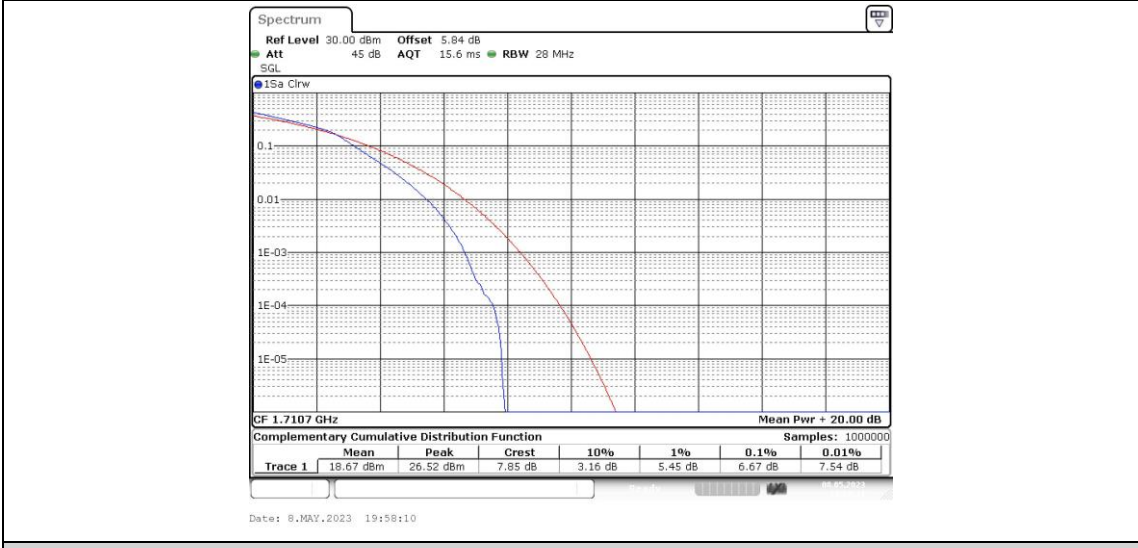

Test Graphs

Band66-1.4MHz-QPSK-132322-6RB#0

Band66-1.4MHz-QPSK-132665-1RB#0

Band66-1.4MHz-QPSK-132665-6RB#0

Band66-1.4MHz-16QAM-131979-1RB#0

Band66-1.4MHz-16QAM-131979-6RB#0

Band66-1.4MHz-16QAM-132322-1RB#0