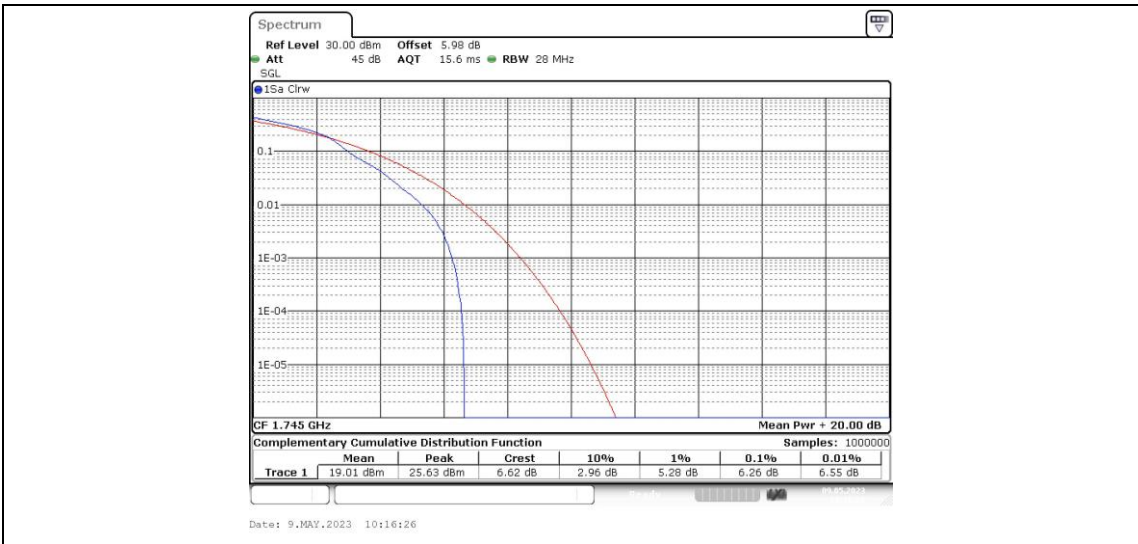

Band66-15MHz-16QAM-132322-1RB#0

Band66-15MHz-16QAM-132322-75RB#0