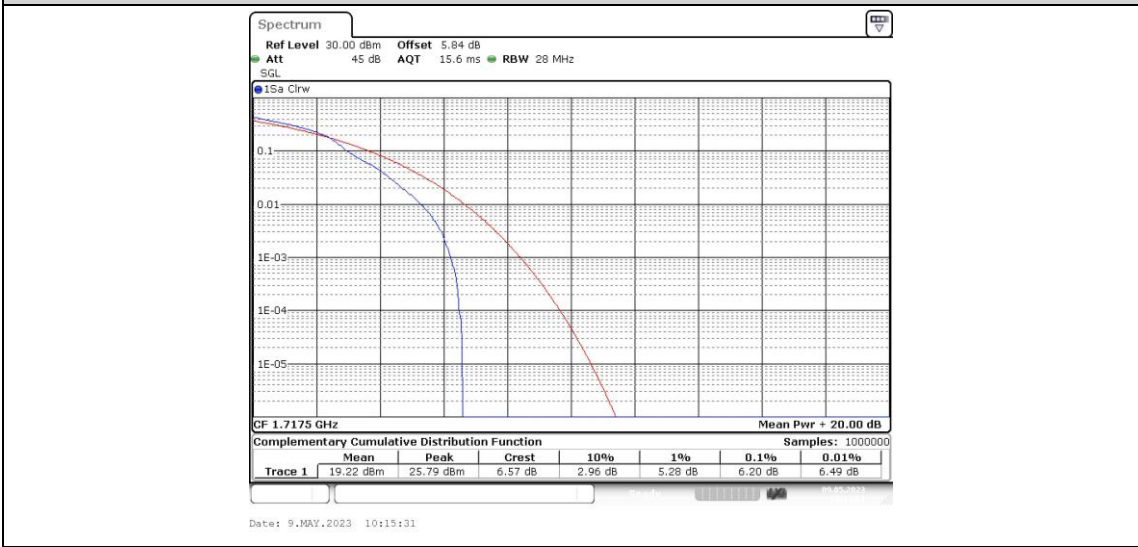

Band66-15MHz-16QAM-132047-1RB#0

Band66-15MHz-16QAM-132047-75RB#0