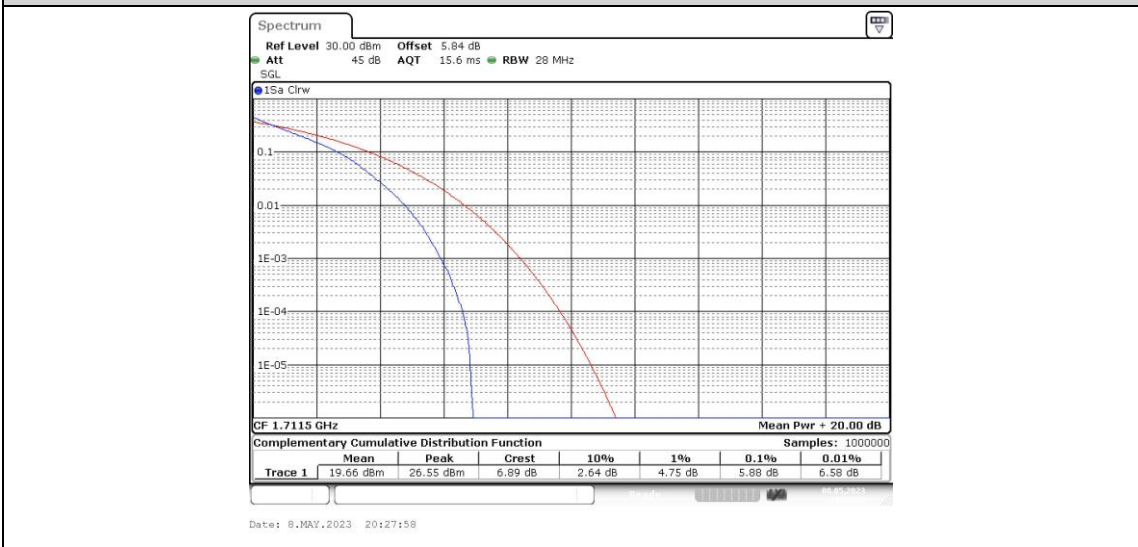

Band66-3MHz-QPSK-131987-15RB#0

Band66-3MHz-QPSK-132322-1RB#0