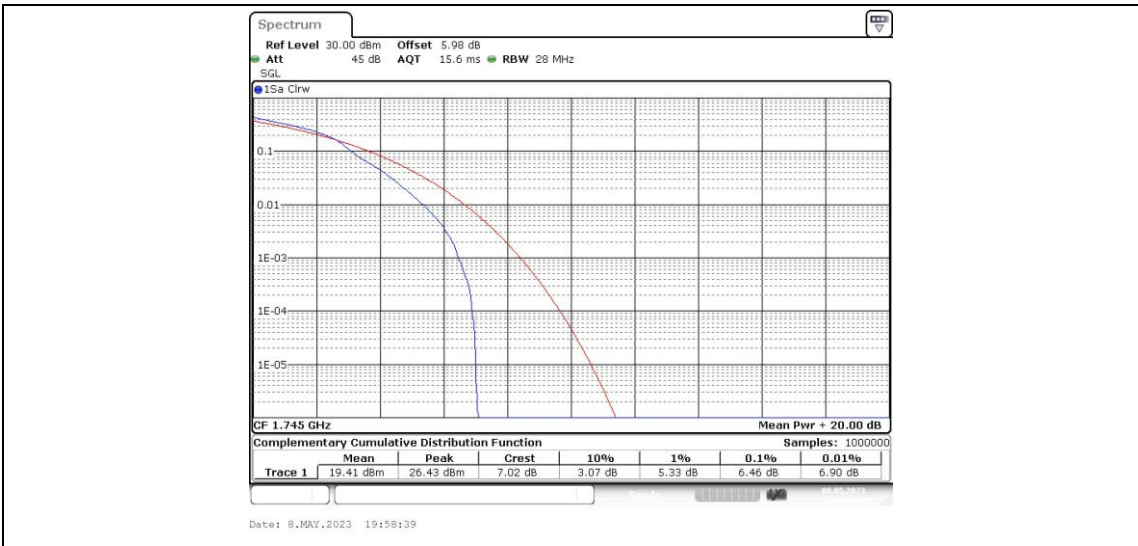

Test Graphs

Band66-1.4MHz-QPSK-132322-6RB#0

Band66-1.4MHz-QPSK-132665-1RB#0

Band66-1.4MHz-QPSK-132665-6RB#0

Band66-1.4MHz-16QAM-131979-1RB#0

Band66-1.4MHz-16QAM-131979-6RB#0

Band66-1.4MHz-16QAM-132322-1RB#0