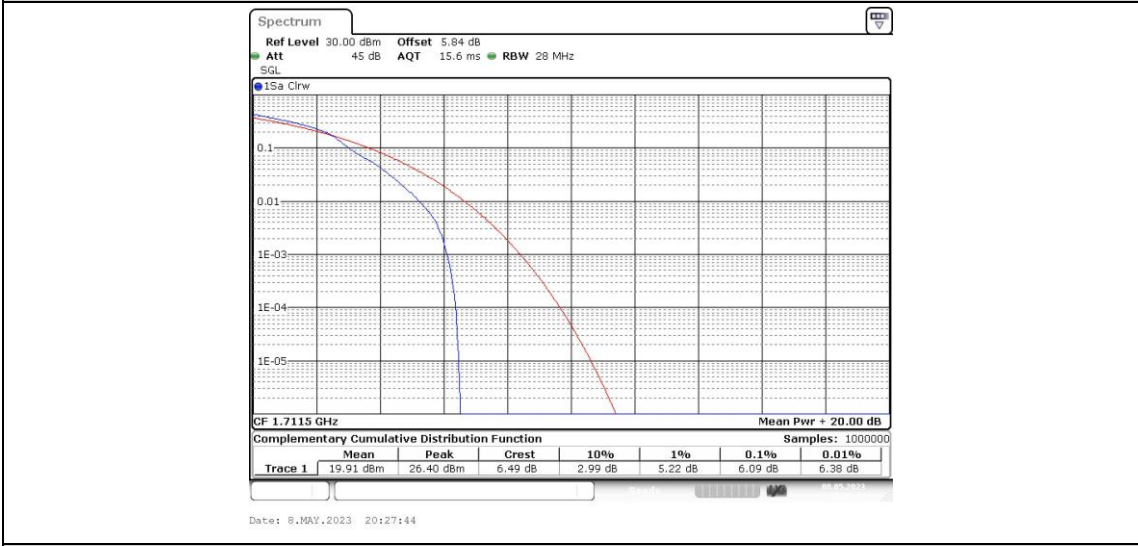

Band66-3MHz-16QAM-131987-1RB#0

Band66-3MHz-16QAM-131987-15RB#0