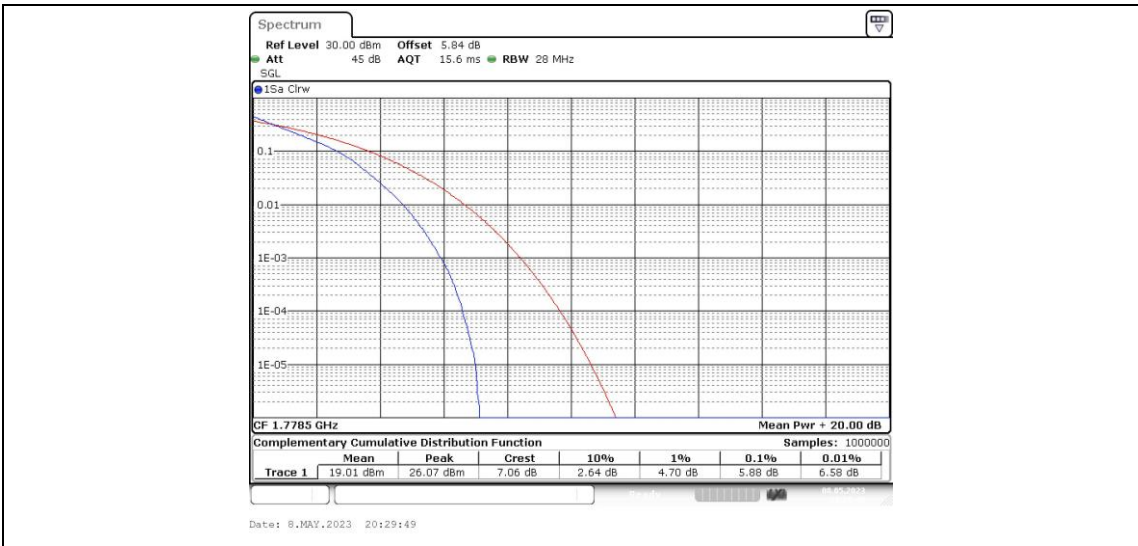

Band66-3MHz-QPSK-132657-15RB#0

Band66-3MHz-16QAM-131987-1RB#0