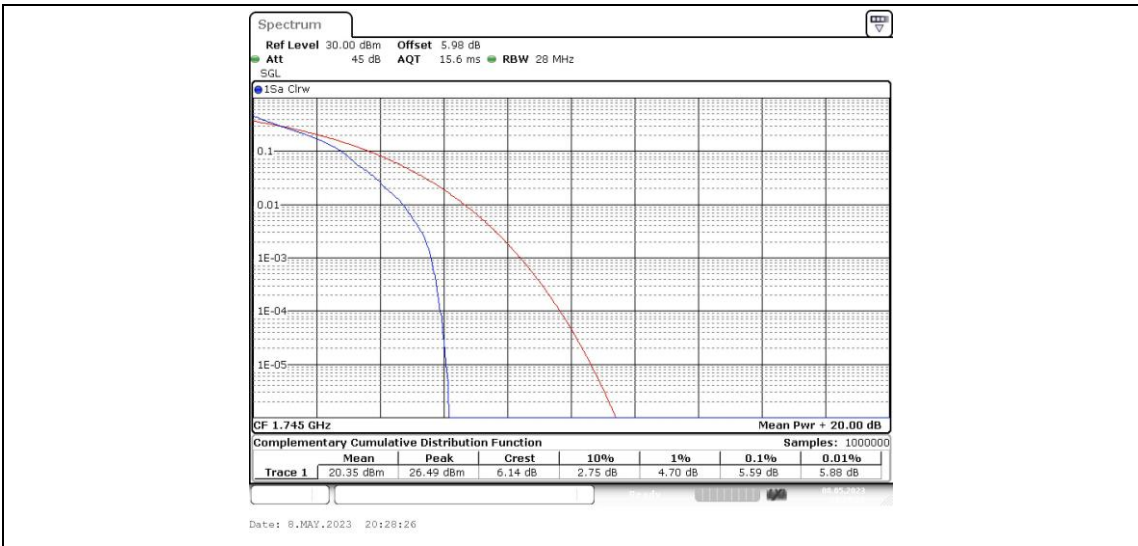

Band66-3MHz-QPSK-132322-1RB#0

Band66-3MHz-QPSK-132322-15RB#0