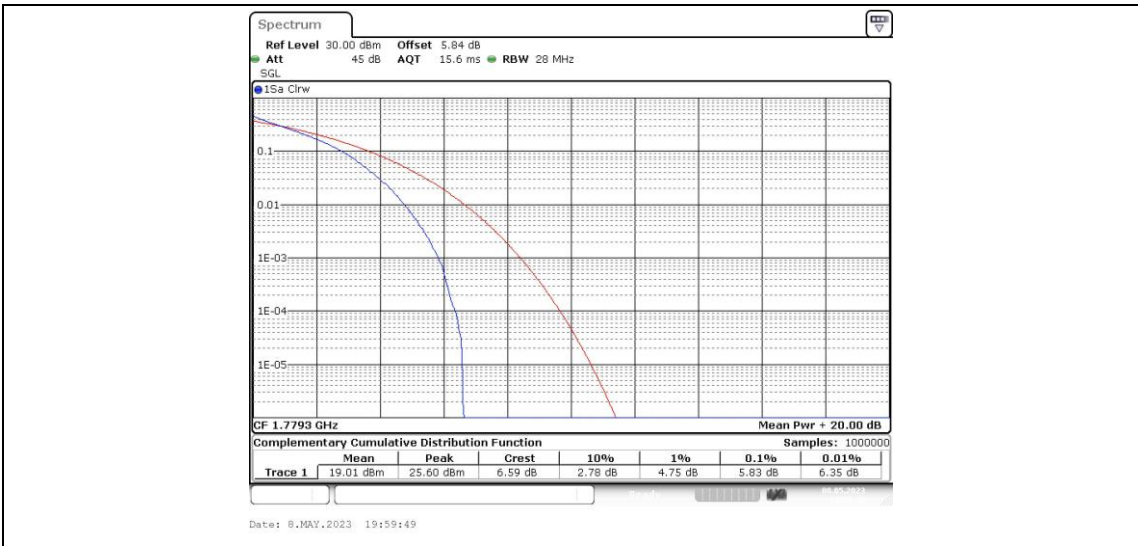

Test Graphs

Band66-1.4MHz-QPSK-132322-6RB#0

Band66-1.4MHz-QPSK-132665-1RB#0

Band66-1.4MHz-QPSK-132665-6RB#0

Band66-1.4MHz-16QAM-131979-1RB#0

Band66-1.4MHz-16QAM-131979-6RB#0

Band66-1.4MHz-16QAM-132322-1RB#0