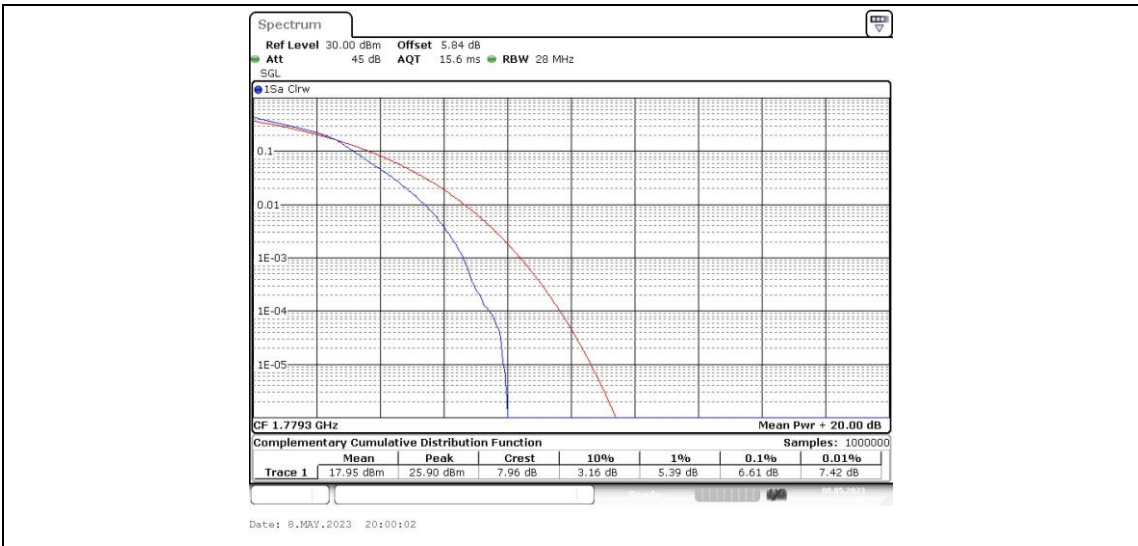

Band66-1.4MHz-16QAM-132665-6RB#0

Band66-3MHz-QPSK-131987-1RB#0