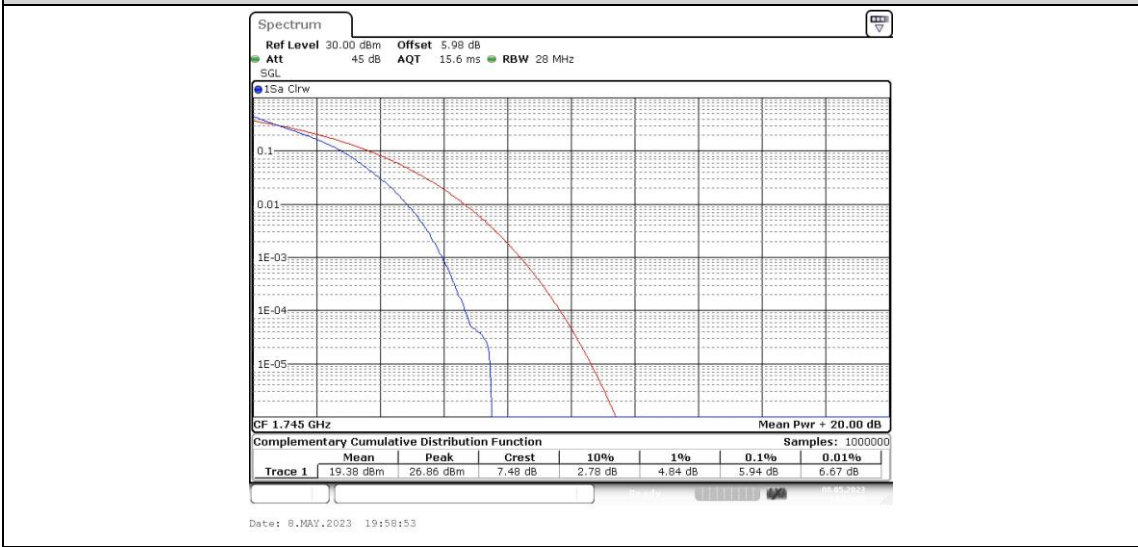

Band66-1.4MHz-QPSK-132322-6RB#0

Band66-1.4MHz-QPSK-132665-1RB#0