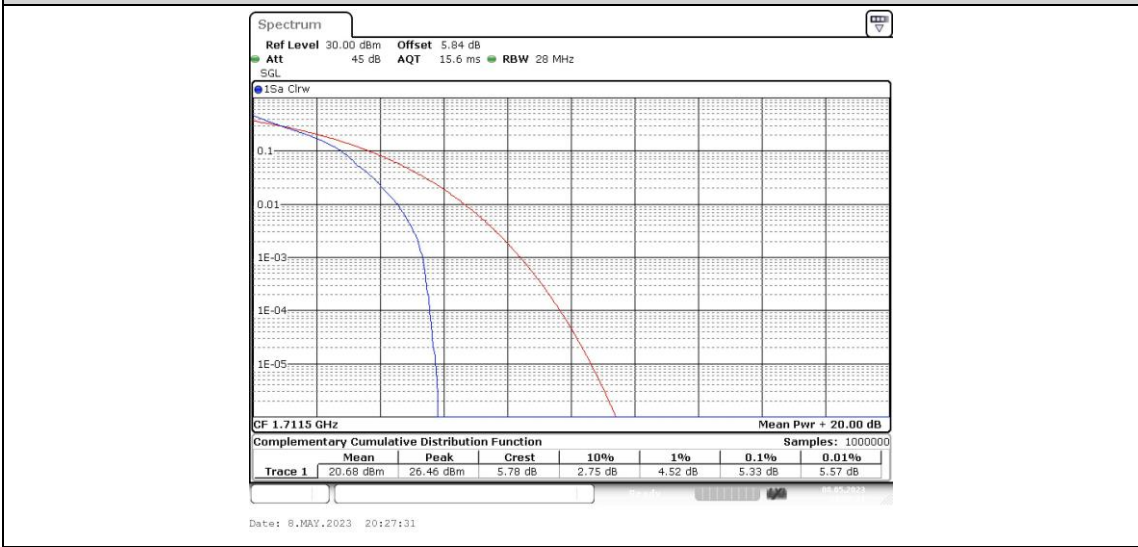

Band66-3MHz-QPSK-131987-1RB#0

Band66-3MHz-QPSK-131987-15RB#0