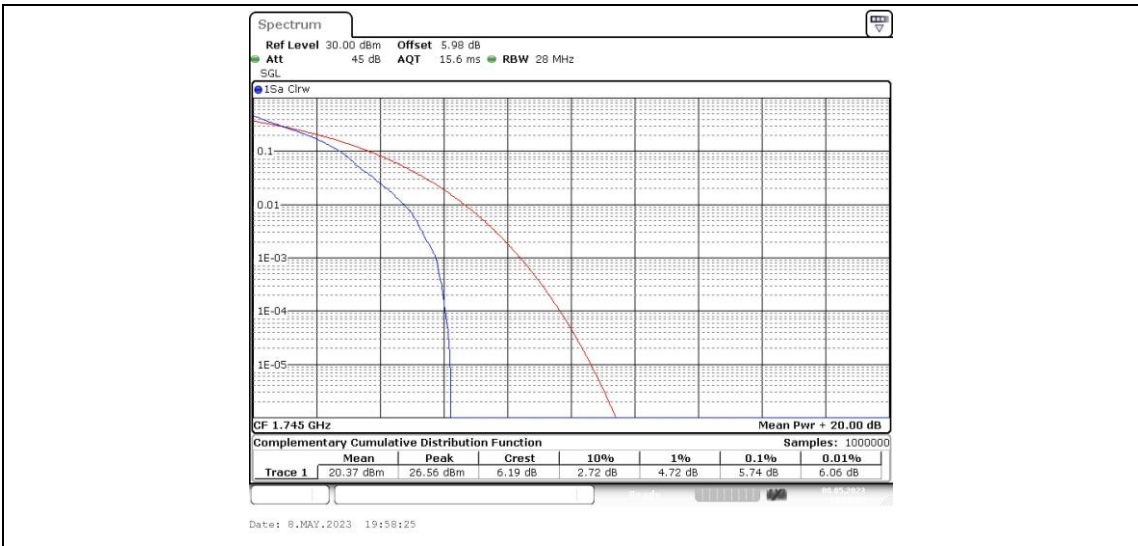

Band66-1.4MHz-QPSK-132322-6RB#0