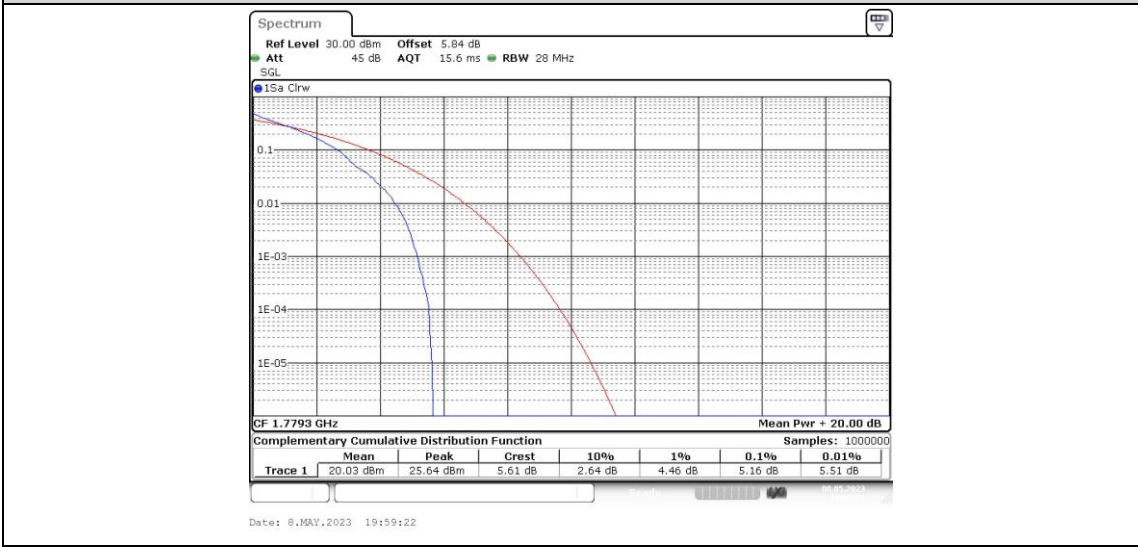

Test Graphs

Band66-1.4MHz-QPSK-132322-6RB#0

Band66-1.4MHz-QPSK-132665-1RB#0

Band66-1.4MHz-QPSK-132665-6RB#0

Band66-1.4MHz-16QAM-131979-1RB#0

Band66-1.4MHz-16QAM-131979-6RB#0

Band66-1.4MHz-16QAM-132322-1RB#0