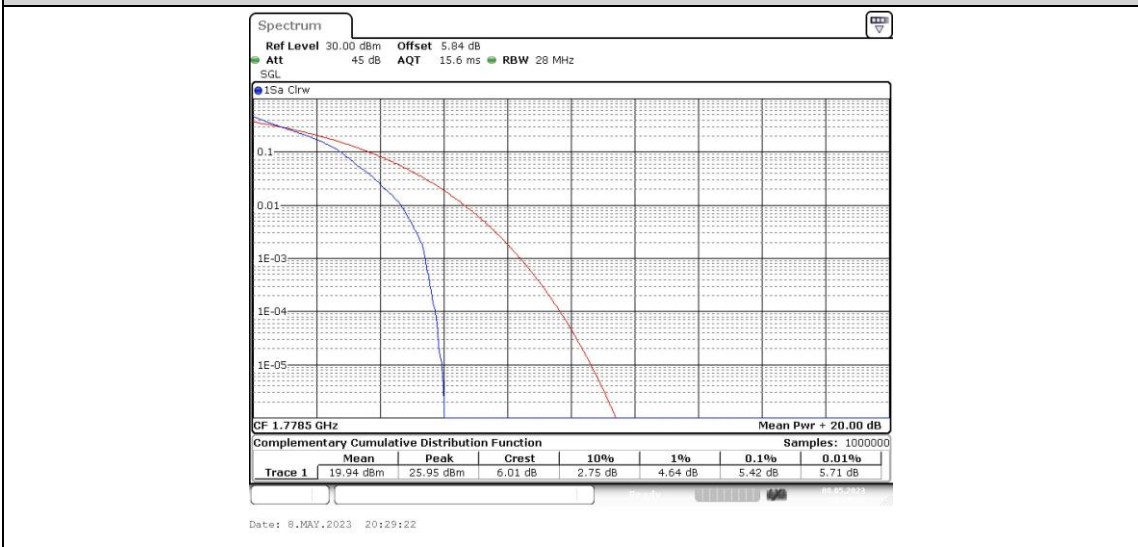

Band66-3MHz-QPSK-132657-1RB#0

Band66-3MHz-QPSK-132657-15RB#0