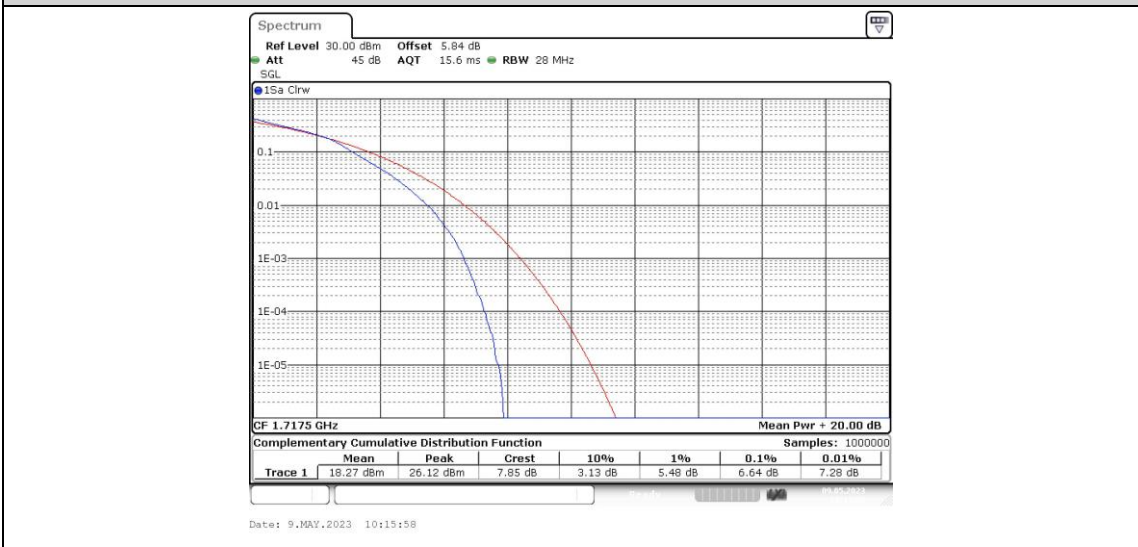

Band66-15MHz-16QAM-132047-75RB#0

Band66-15MHz-16QAM-132322-1RB#0