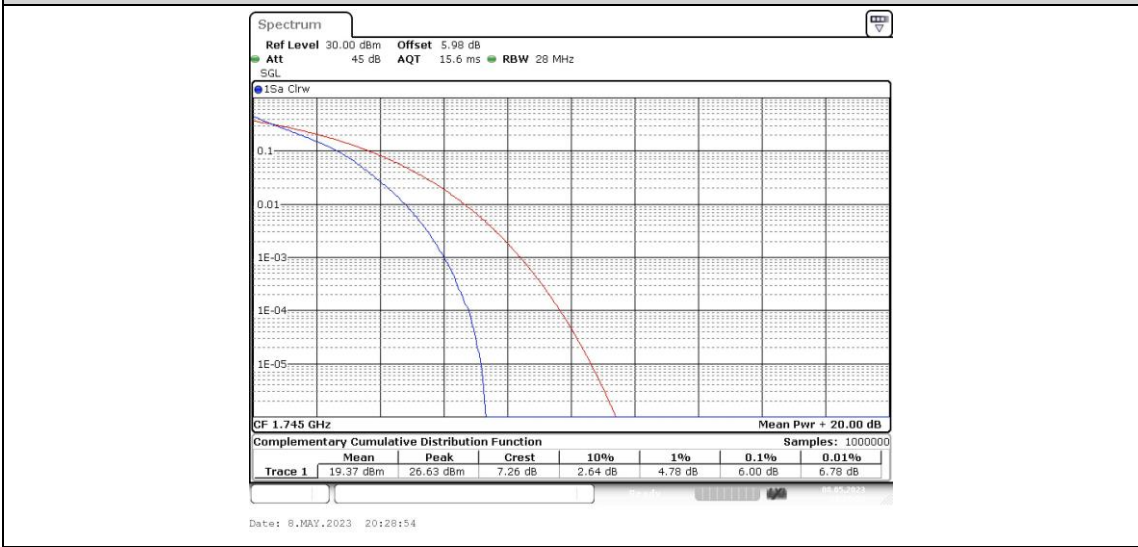

Band66-3MHz-QPSK-132322-15RB#0

Band66-3MHz-QPSK-132657-1RB#0