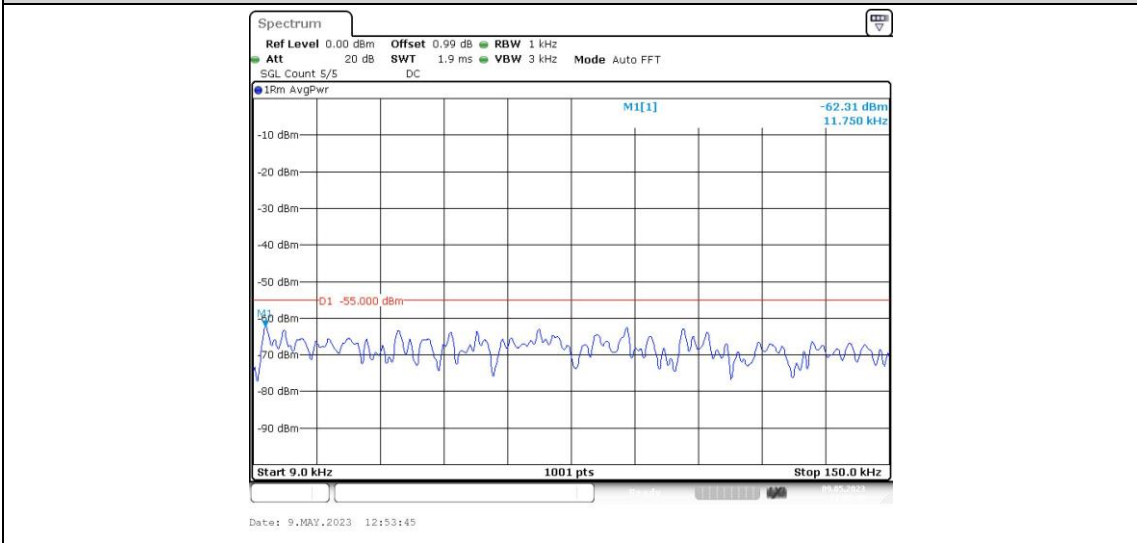

Band41-15MHz-16QAM-41515-1RB#0-Range1:0.009~0.15MHz