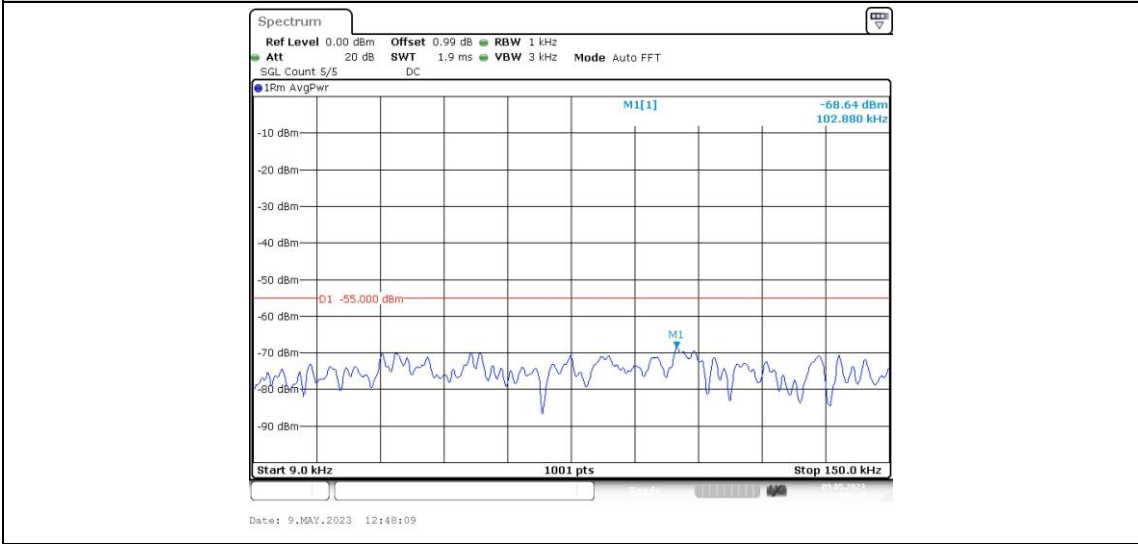

Band41-15MHz-QPSK-39725-1RB#0-Range1:0.009~0.15MHz