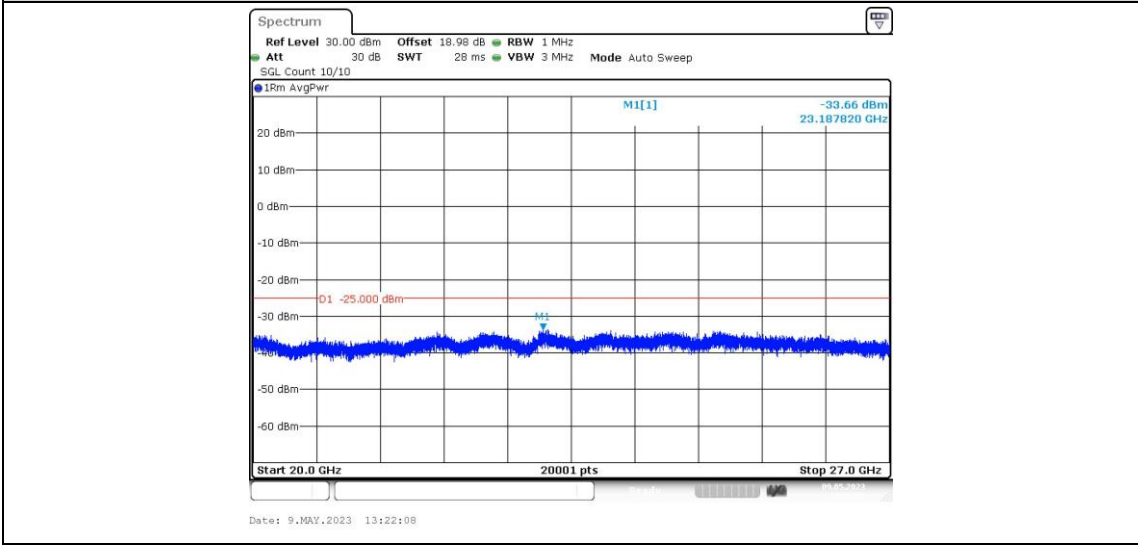

Band41-20MHz-QPSK-40620-1RB#0-Range1:0.009~0.15MHz