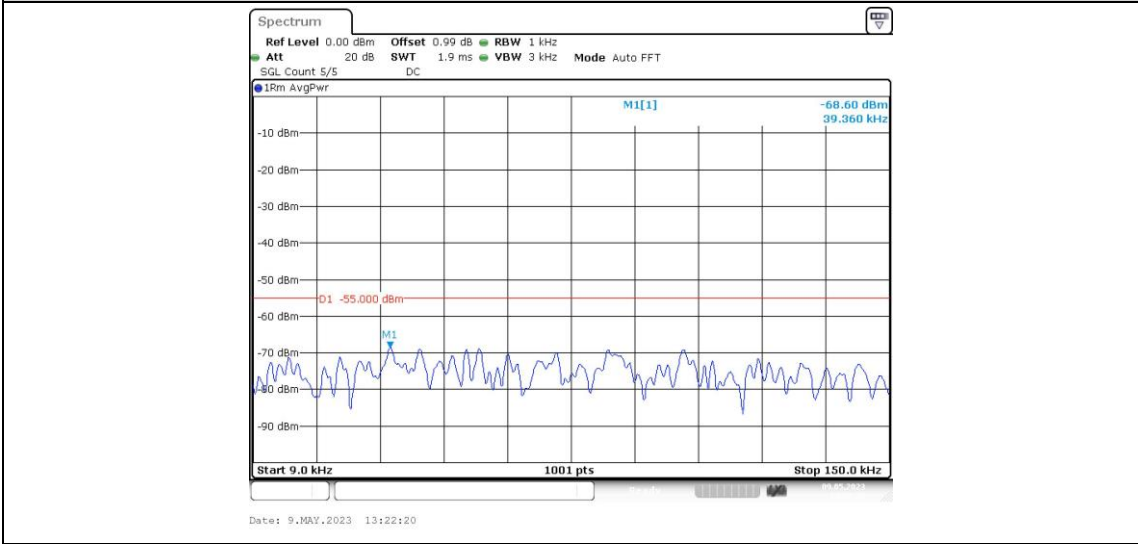

Band41-20MHz-16QAM-39750-1RB#0-Range1:0.009~0.15MHz