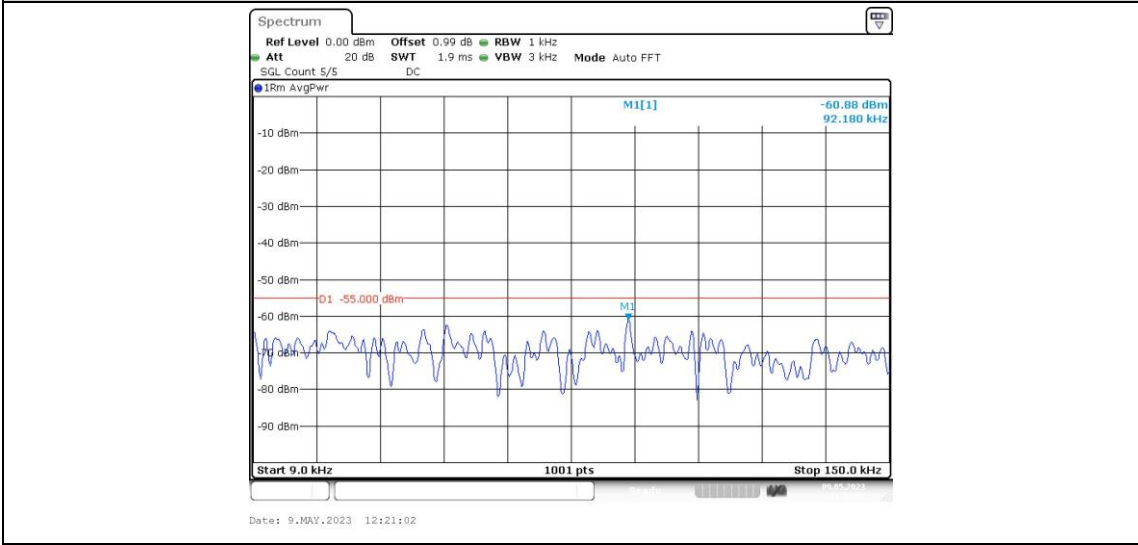

Band41-10MHz-16QAM-41540-1RB#0-Range1:0.009~0.15MHz