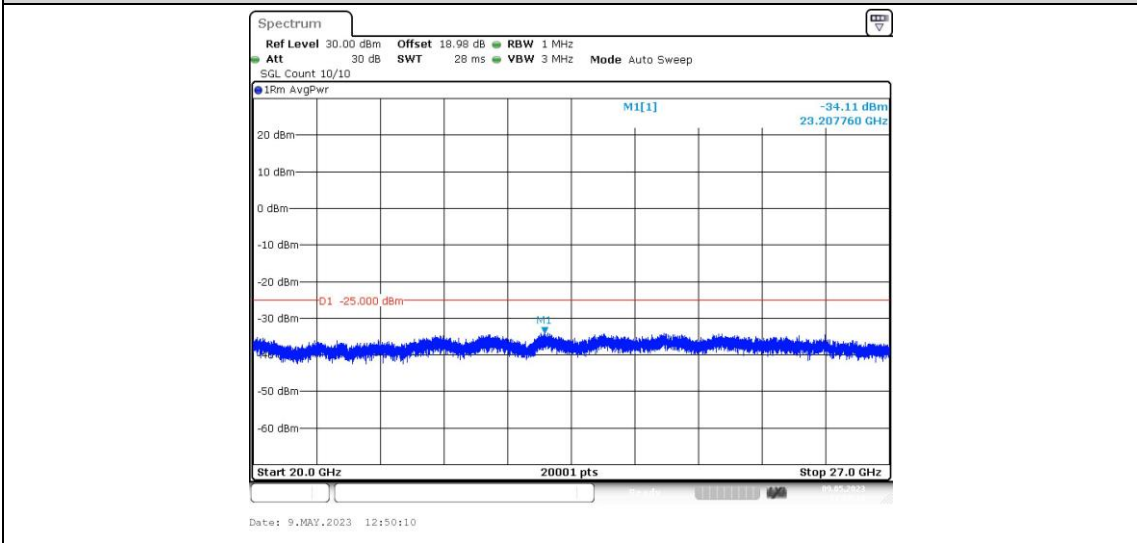

Band41-15MHz-16QAM-39725-1RB#0-Range5:20000~27000MHz