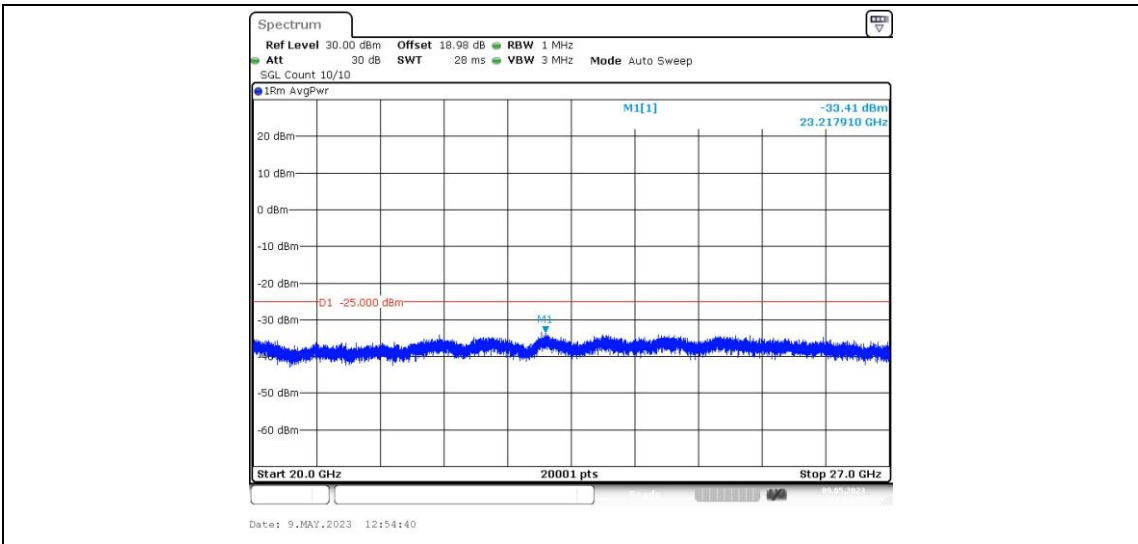

Band41-15MHz-16QAM-41515-1RB#0-Range5:20000~27000MHz