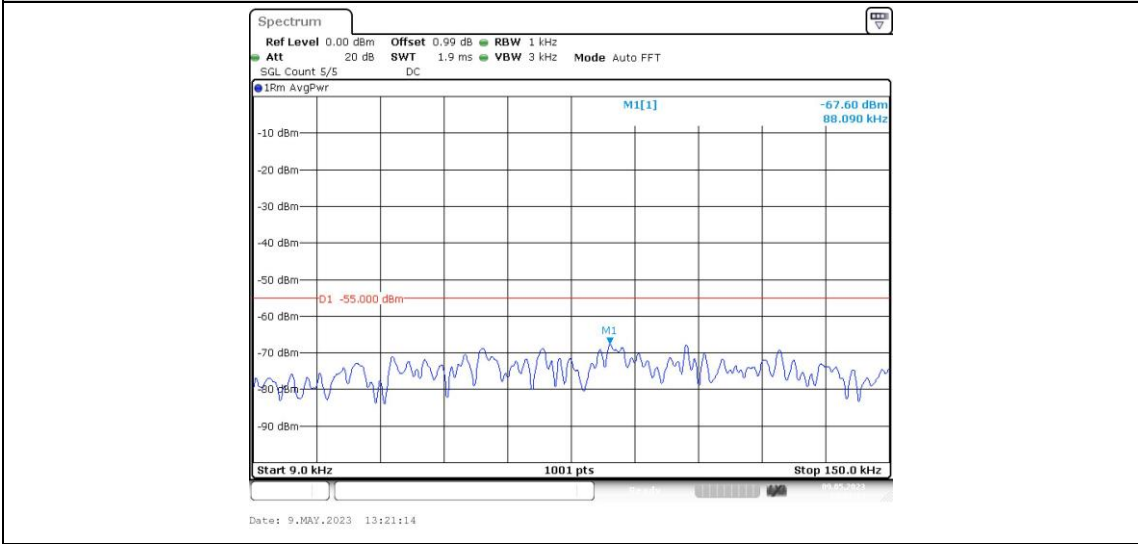

Band41-20MHz-QPSK-39750-1RB#0-Range1:0.009~0.15MHz