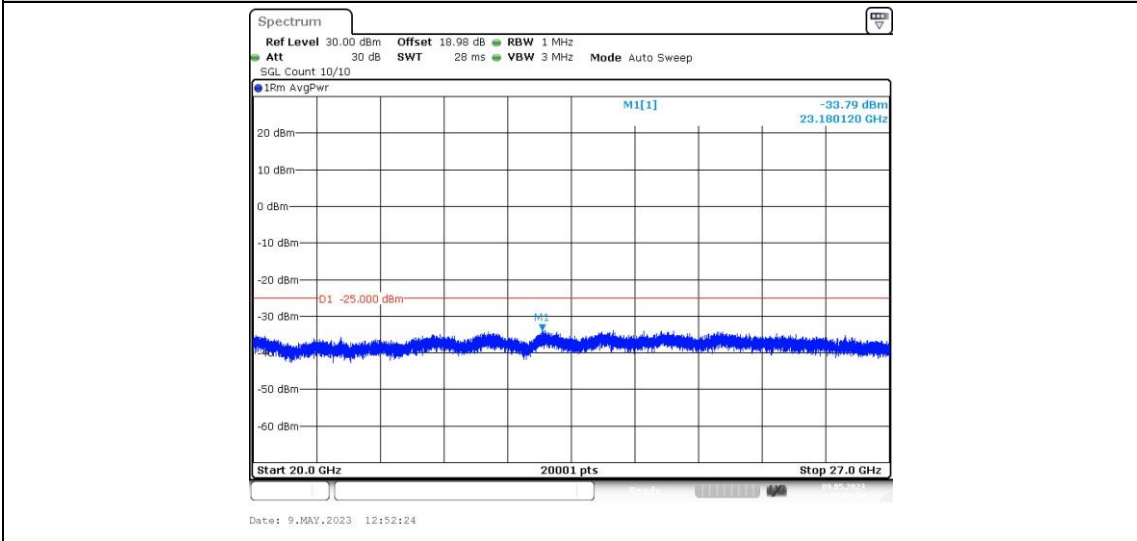

Band41-15MHz-16QAM-40620-1RB#0-Range5:20000~27000MHz