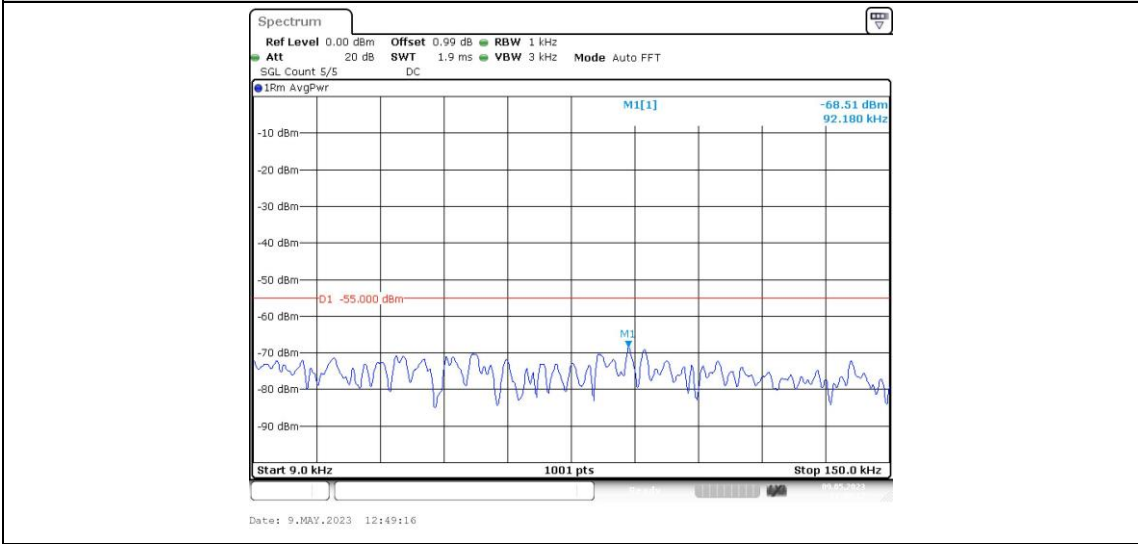

Band41-15MHz-16QAM-39725-1RB#0-Range1:0.009~0.15MHz