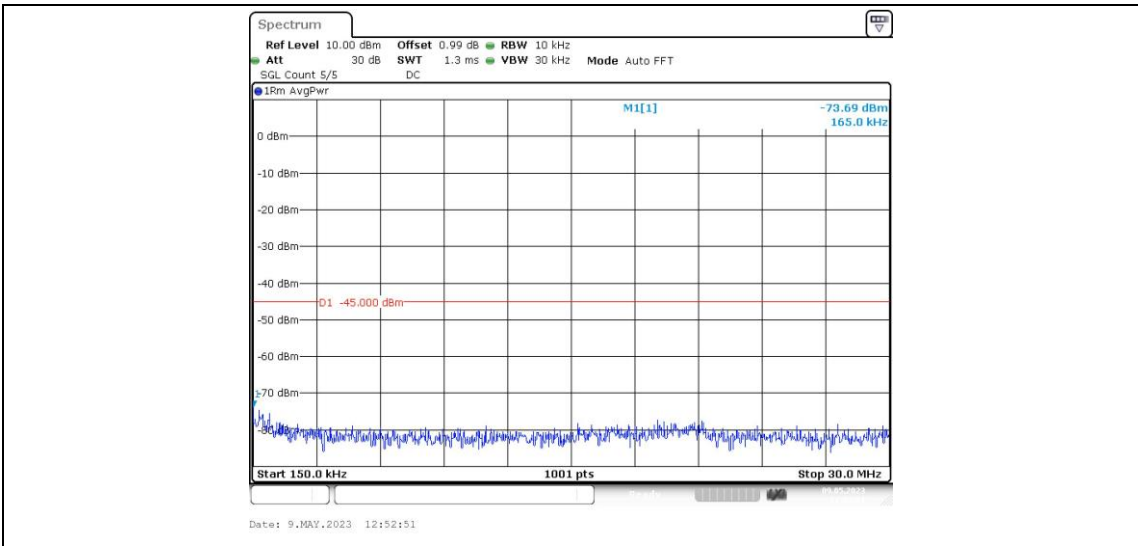

Band41-15MHz-QPSK-41515-1RB#0-Range2:0.15~30MHz