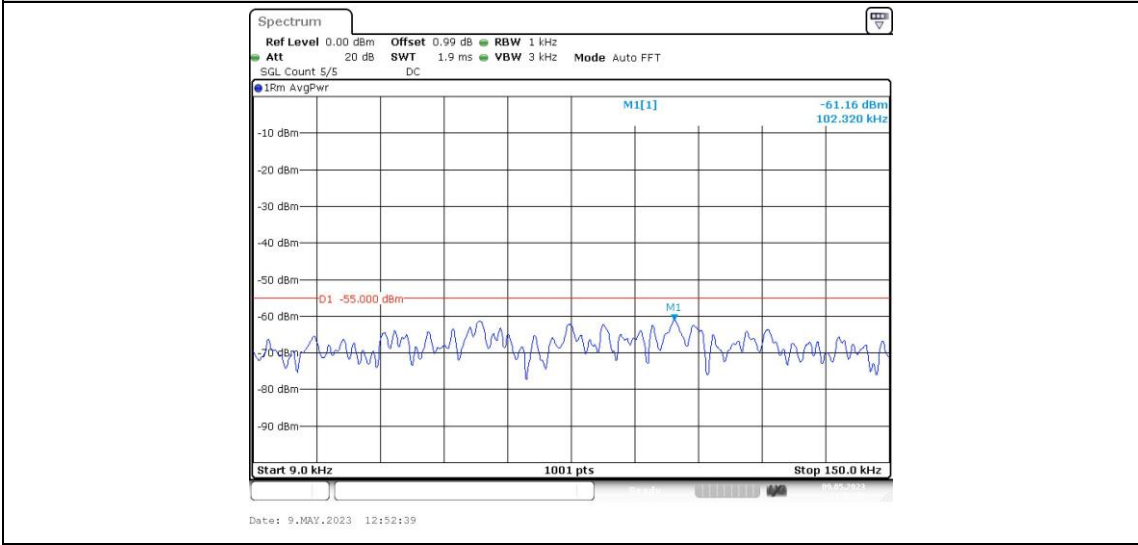

Band41-15MHz-QPSK-41515-1RB#0-Range1:0.009~0.15MHz