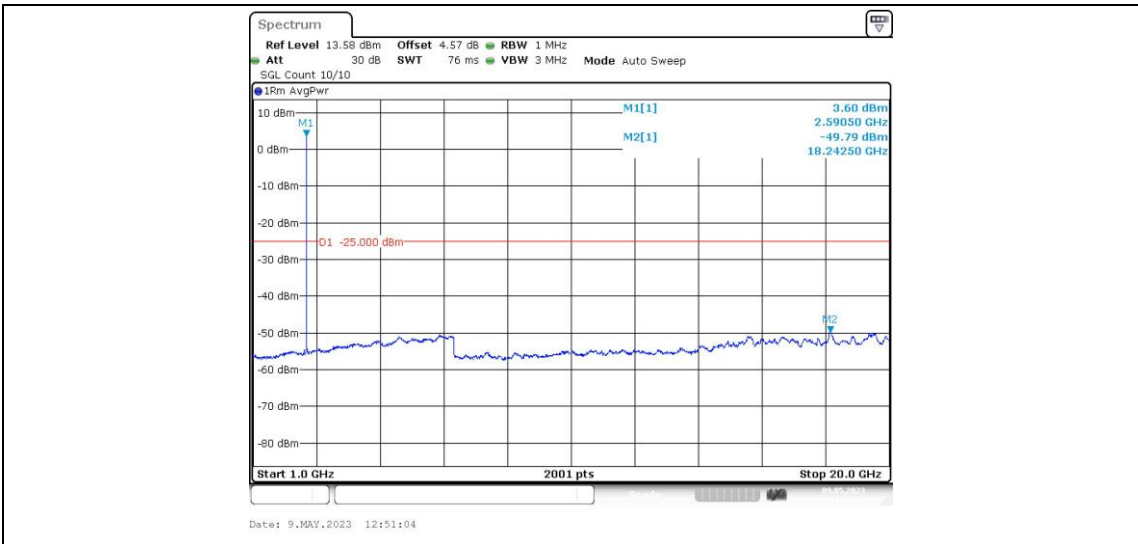

Band41-15MHz-QPSK-39725-1RB#0-Range5:20000~27000MHz

Band41-15MHz-QPSK-40620-1RB#0-Range1:0.009~0.15MHz

Band41-15MHz-QPSK-40620-1RB#0-Range2:0.15~30MHz

Band41-15MHz-QPSK-40620-1RB#0-Range3:30~1000MHz

Band41-15MHz-QPSK-40620-1RB#0-Range4:1000~20000MHz