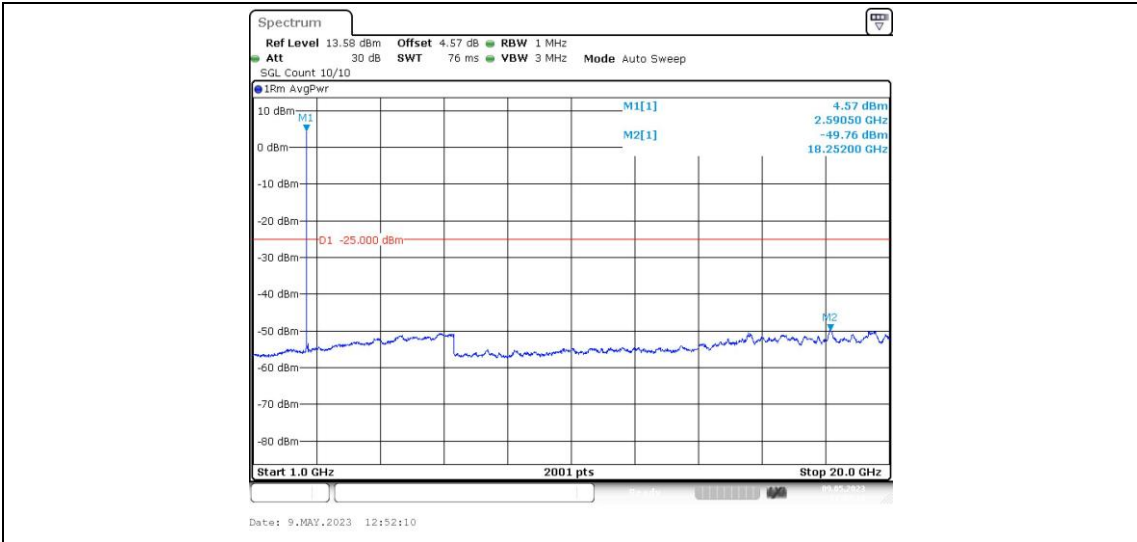

Band41-15MHz-16QAM-39725-1RB#0-Range5:20000~27000MHz

Band41-15MHz-16QAM-40620-1RB#0-Range1:0.009~0.15MHz

Band41-15MHz-16QAM-40620-1RB#0-Range2:0.15~30MHz

Band41-15MHz-16QAM-40620-1RB#0-Range3:30~1000MHz

Band41-15MHz-16QAM-40620-1RB#0-Range4:1000~20000MHz