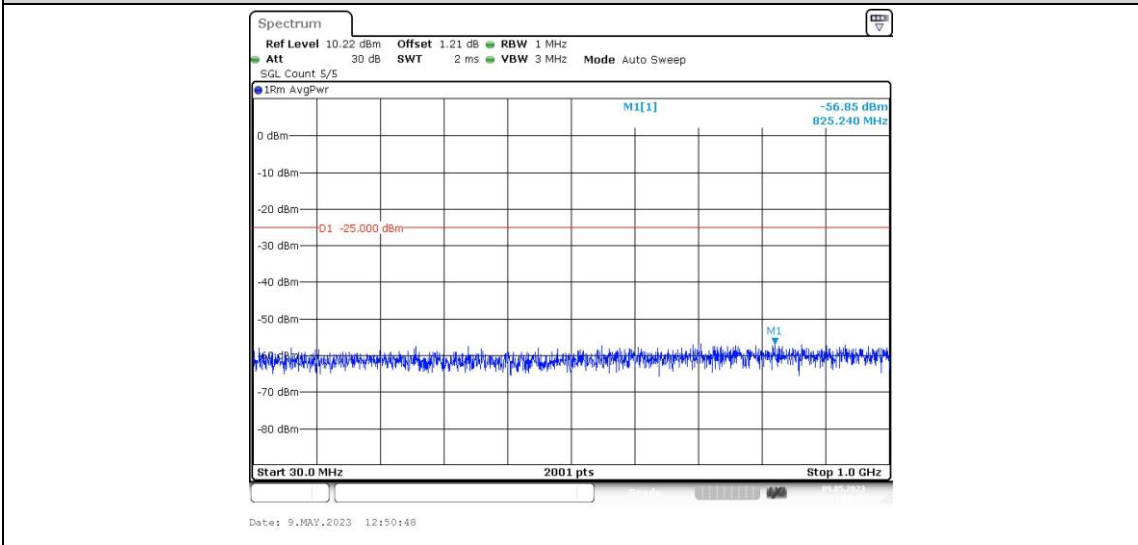

Band41-15MHz-QPSK-39725-1RB#0-Range5:20000~27000MHz

Band41-15MHz-QPSK-40620-1RB#0-Range1:0.009~0.15MHz

Band41-15MHz-QPSK-40620-1RB#0-Range2:0.15~30MHz

Band41-15MHz-QPSK-40620-1RB#0-Range3:30~1000MHz

Band41-15MHz-QPSK-40620-1RB#0-Range4:1000~20000MHz