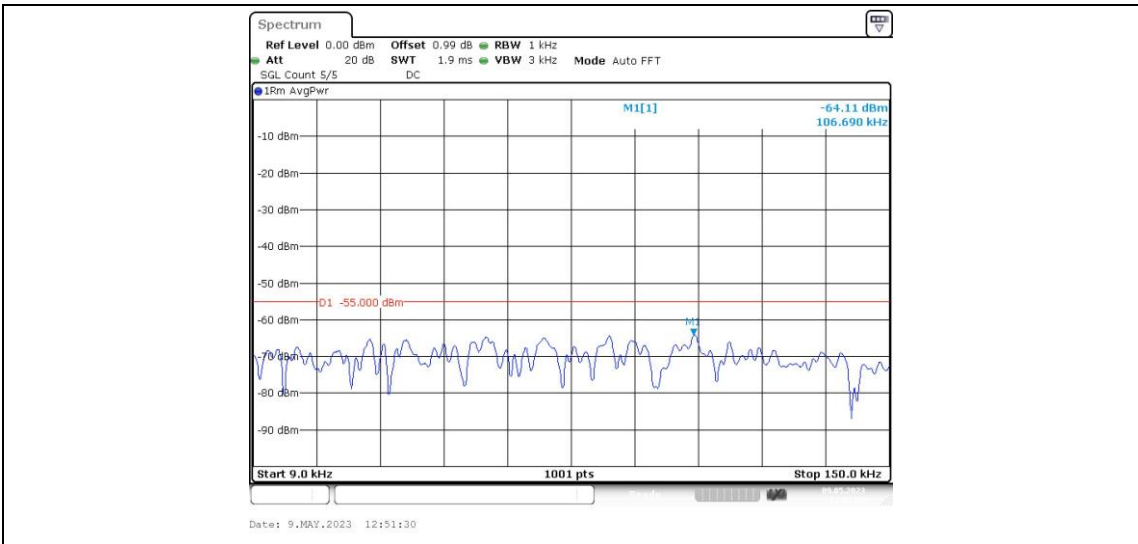

Band41-15MHz-16QAM-40620-1RB#0-Range1:0.009~0.15MHz