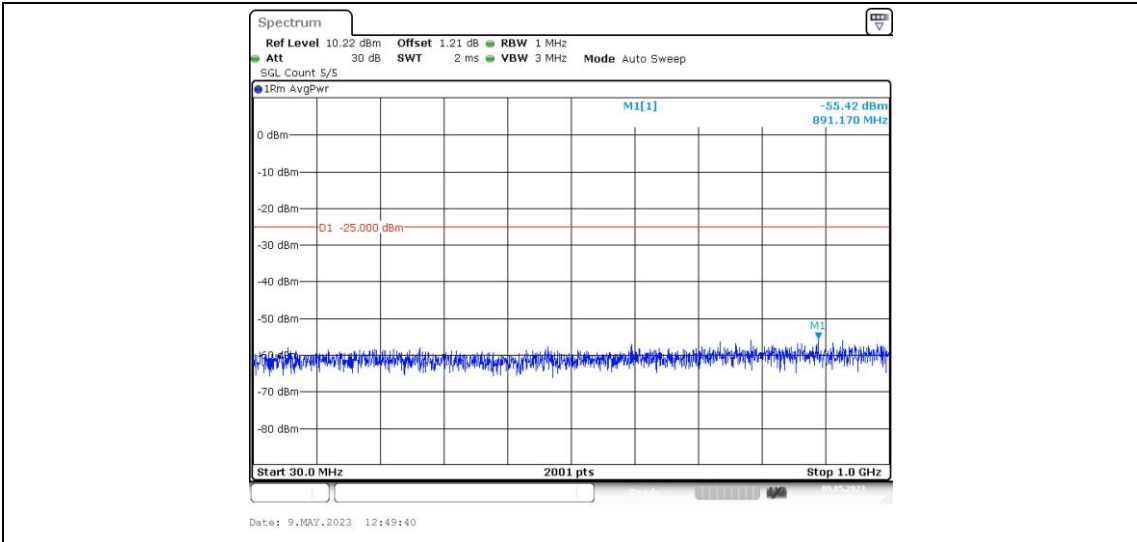

Band41-15MHz-QPSK-41515-1RB#0-Range5:20000~27000MHz

Band41-15MHz-16QAM-39725-1RB#0-Range1:0.009~0.15MHz

Band41-15MHz-16QAM-39725-1RB#0-Range2:0.15~30MHz

Band41-15MHz-16QAM-39725-1RB#0-Range3:30~1000MHz

Band41-15MHz-16QAM-39725-1RB#0-Range4:1000~20000MHz