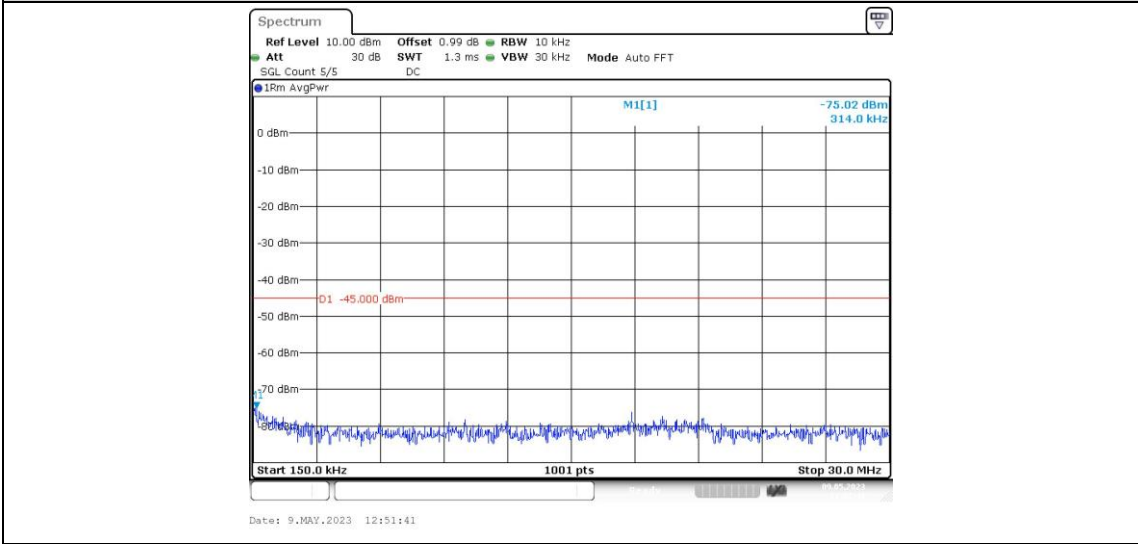

Band41-15MHz-16QAM-40620-1RB#0-Range2:0.15~30MHz