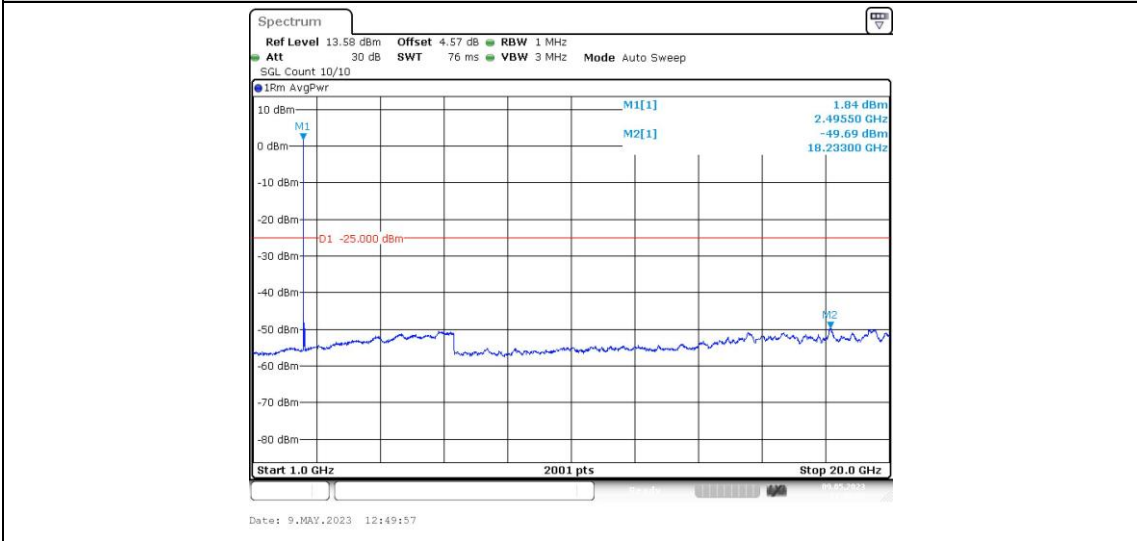

Band41-15MHz-QPSK-41515-1RB#0-Range5:20000~27000MHz

Band41-15MHz-16QAM-39725-1RB#0-Range1:0.009~0.15MHz

Band41-15MHz-16QAM-39725-1RB#0-Range2:0.15~30MHz

Band41-15MHz-16QAM-39725-1RB#0-Range3:30~1000MHz

Band41-15MHz-16QAM-39725-1RB#0-Range4:1000~20000MHz