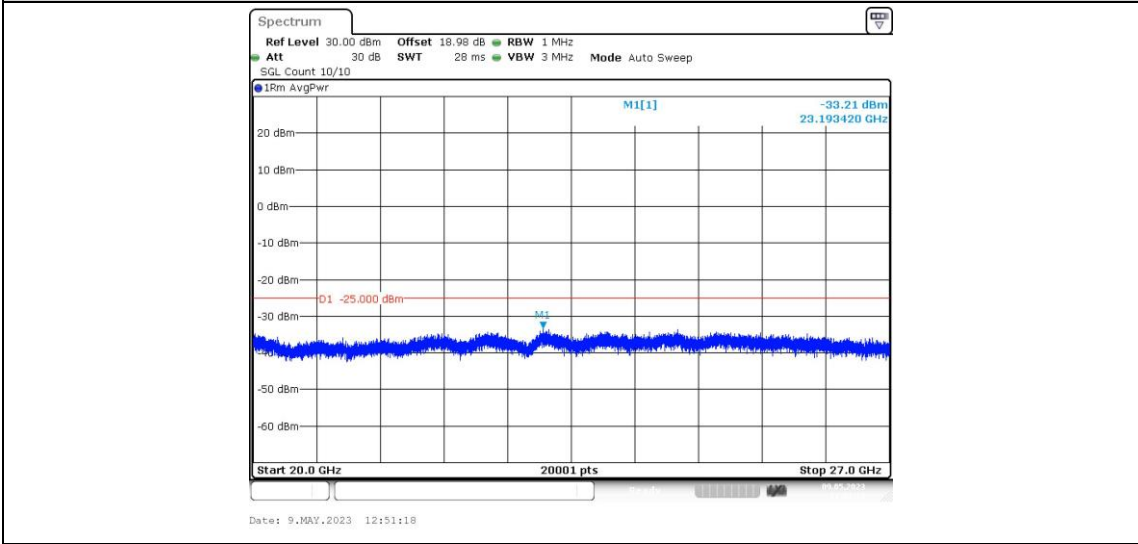

Band41-15MHz-QPSK-40620-1RB#0-Range5:20000~27000MHz