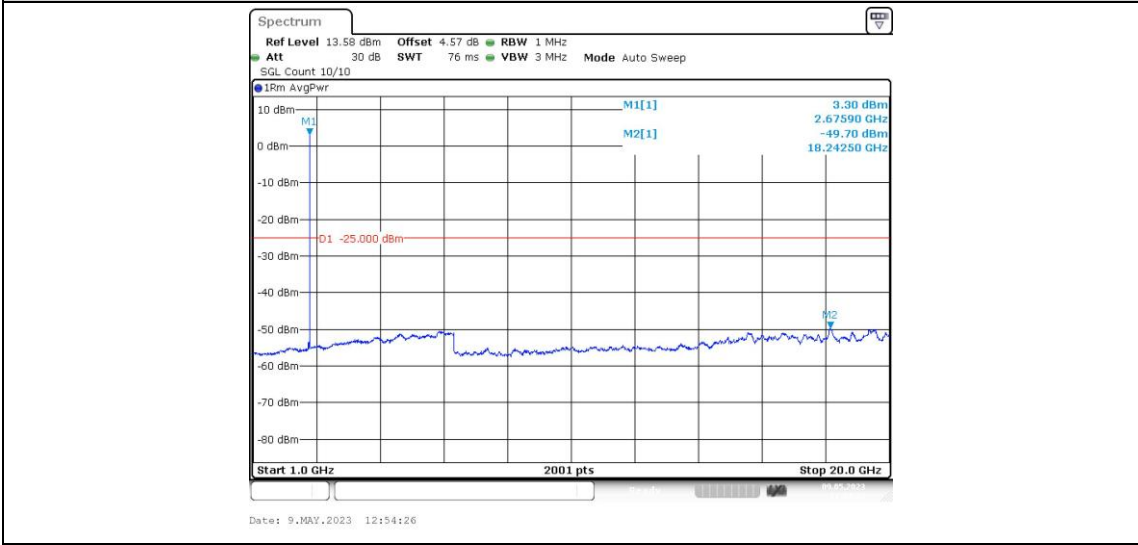

Band41-15MHz-16QAM-40620-1RB#0-Range5:20000~27000MHz

Band41-15MHz-16QAM-41515-1RB#0-Range1:0.009~0.15MHz

Band41-15MHz-16QAM-41515-1RB#0-Range2:0.15~30MHz

Band41-15MHz-16QAM-41515-1RB#0-Range3:30~1000MHz

Band41-15MHz-16QAM-41515-1RB#0-Range4:1000~20000MHz