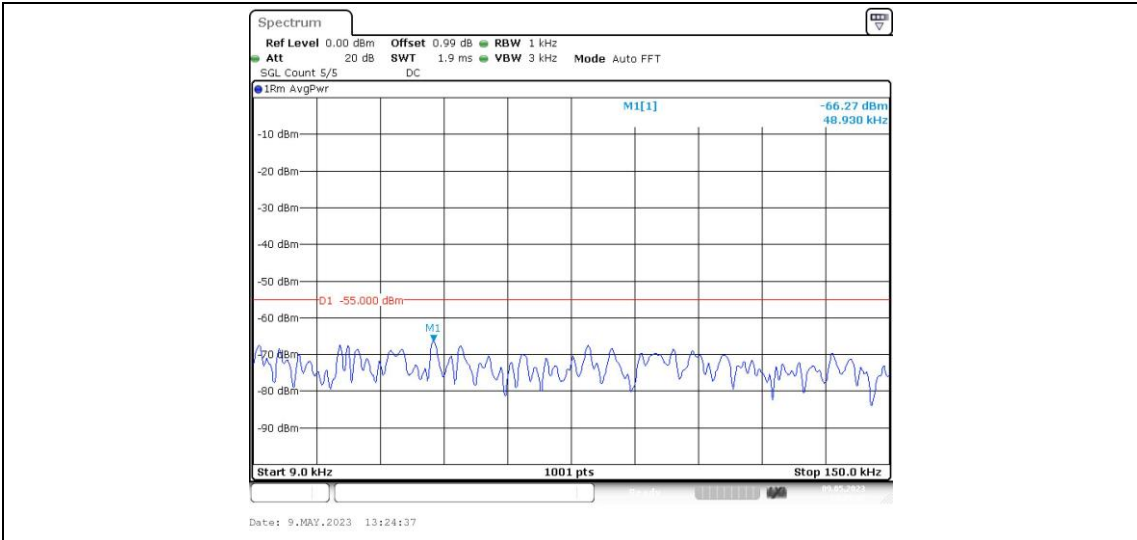

Band41-20MHz-16QAM-40620-1RB#0-Range1:0.009~0.15MHz