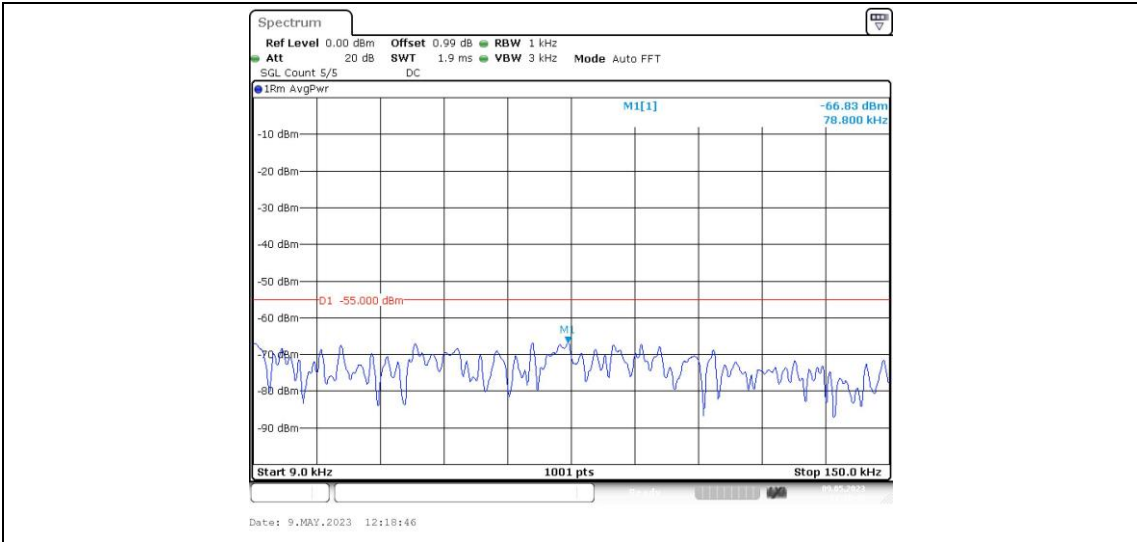

Band41-10MHz-16QAM-40620-1RB#0-Range1:0.009~0.15MHz