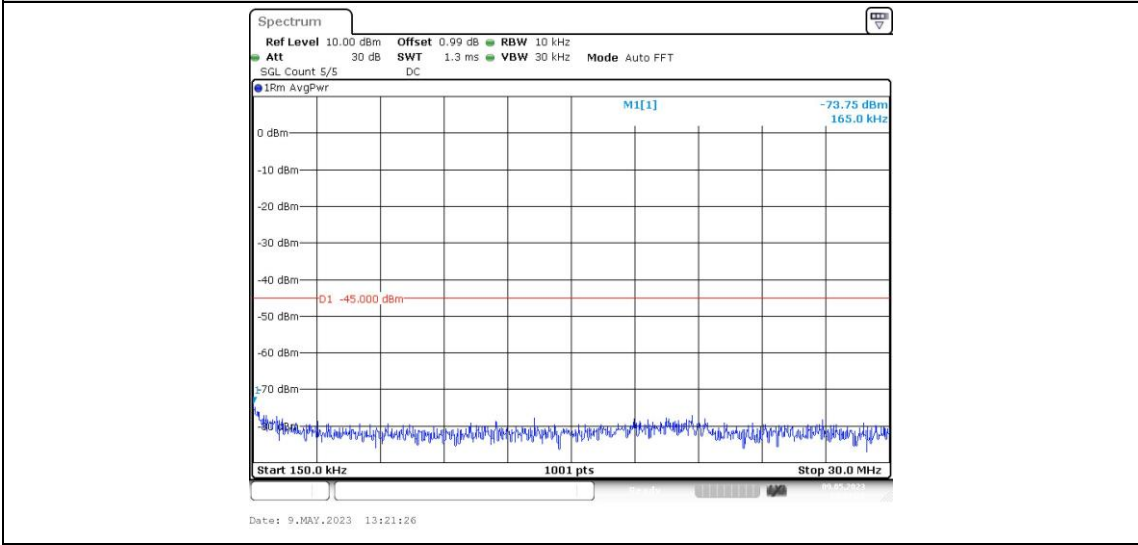

Band41-20MHz-QPSK-39750-1RB#0-Range2:0.15~30MHz