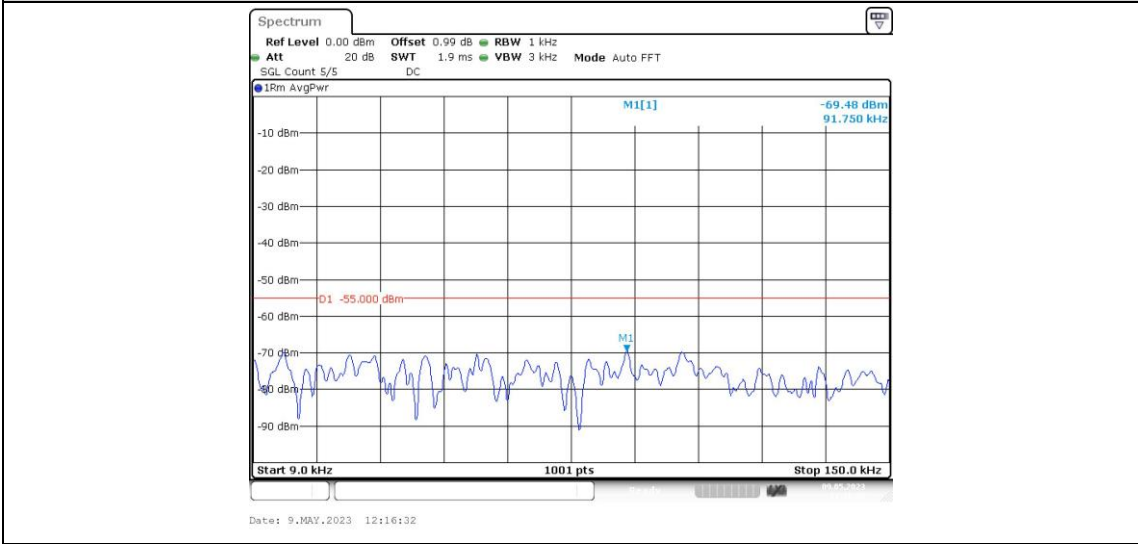

Band41-10MHz-16QAM-39700-1RB#0-Range1:0.009~0.15MHz