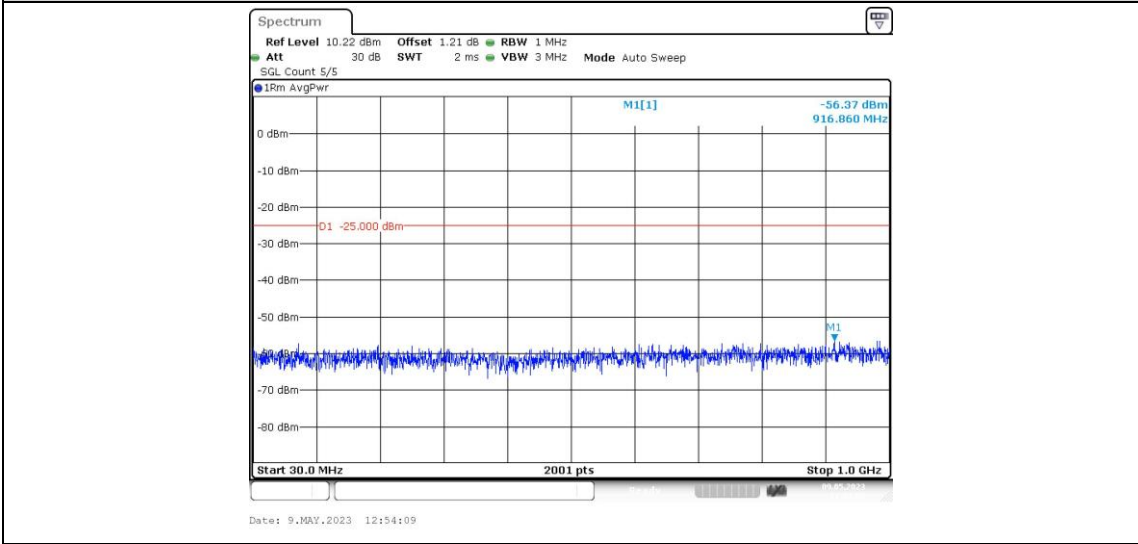

Band41-15MHz-16QAM-40620-1RB#0-Range5:20000~27000MHz

Band41-15MHz-16QAM-41515-1RB#0-Range1:0.009~0.15MHz

Band41-15MHz-16QAM-41515-1RB#0-Range2:0.15~30MHz

Band41-15MHz-16QAM-41515-1RB#0-Range3:30~1000MHz

Band41-15MHz-16QAM-41515-1RB#0-Range4:1000~20000MHz