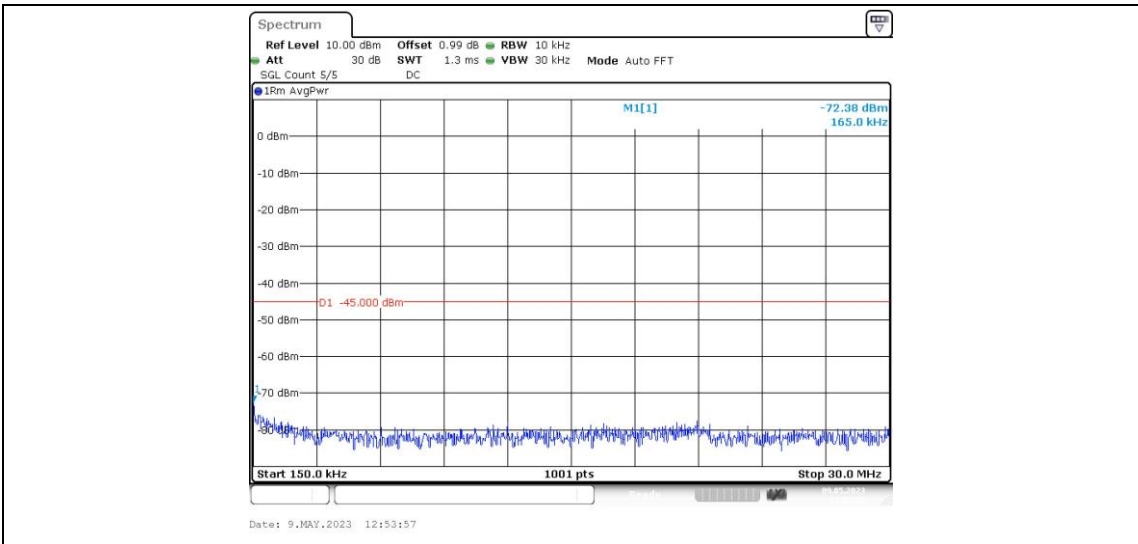

Band41-15MHz-16QAM-41515-1RB#0-Range2:0.15~30MHz