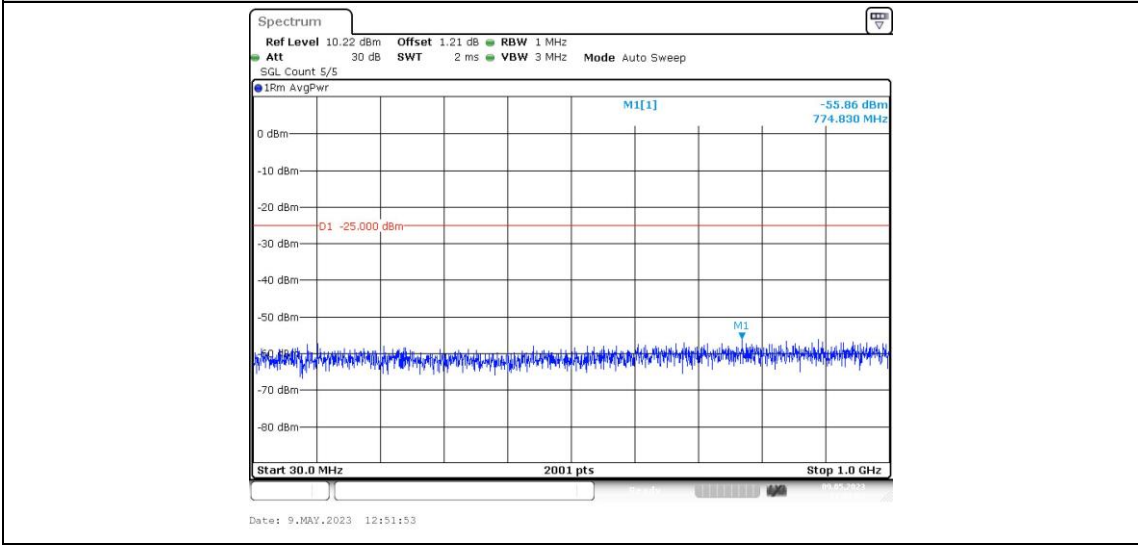

Band41-15MHz-16QAM-39725-1RB#0-Range5:20000~27000MHz

Band41-15MHz-16QAM-40620-1RB#0-Range1:0.009~0.15MHz

Band41-15MHz-16QAM-40620-1RB#0-Range2:0.15~30MHz

Band41-15MHz-16QAM-40620-1RB#0-Range3:30~1000MHz

Band41-15MHz-16QAM-40620-1RB#0-Range4:1000~20000MHz