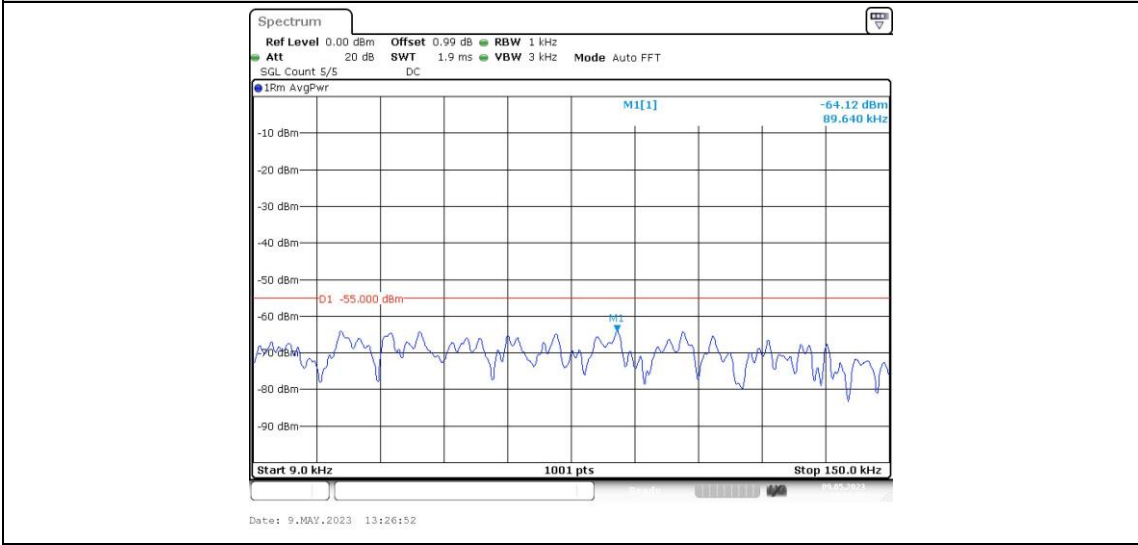

Band41-20MHz-16QAM-41490-1RB#0-Range1:0.009~0.15MHz