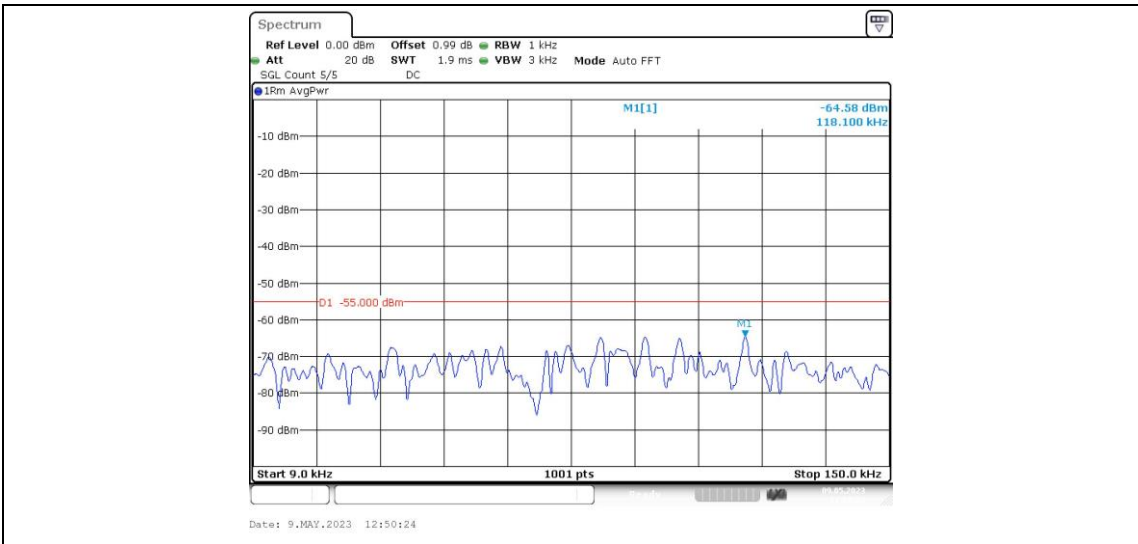

Band41-15MHz-QPSK-40620-1RB#0-Range1:0.009~0.15MHz