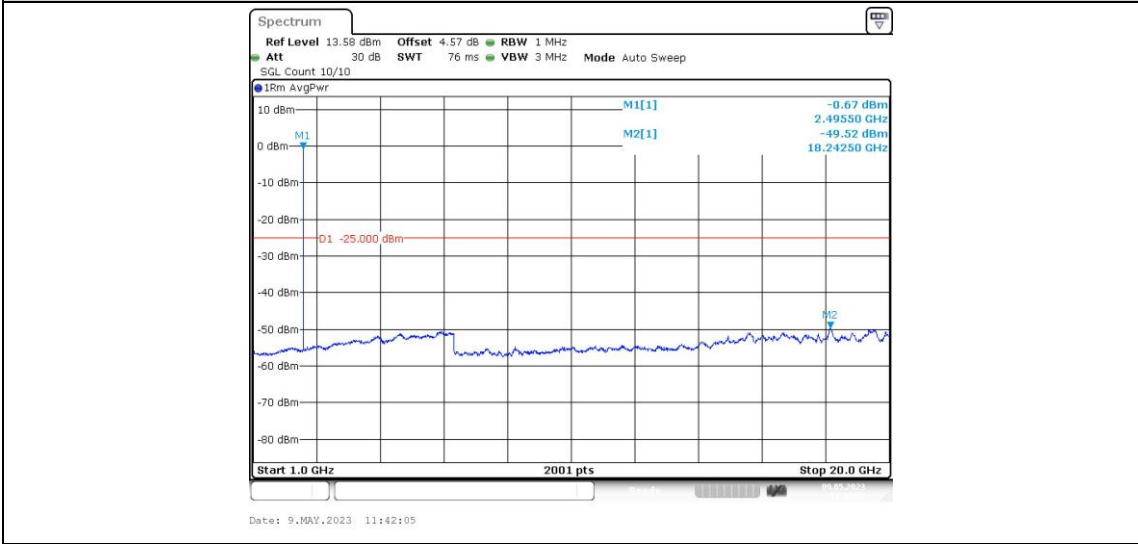

Band41-5MHz-QPSK-39675-1RB#0-Range5:20000~27000MHz