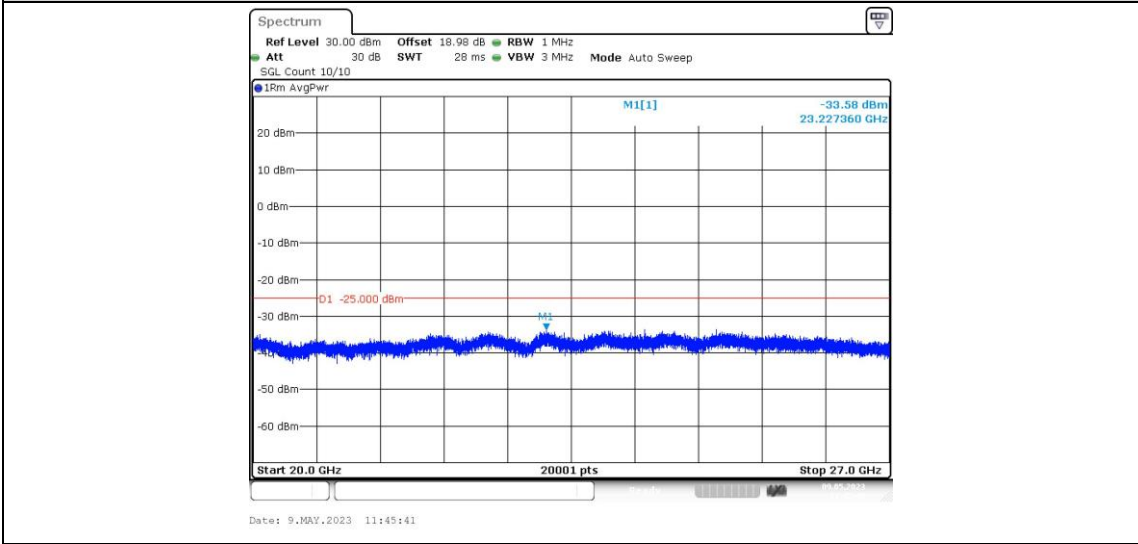

Band41-5MHz-16QAM-41565-1RB#0-Range1:0.009~0.15MHz