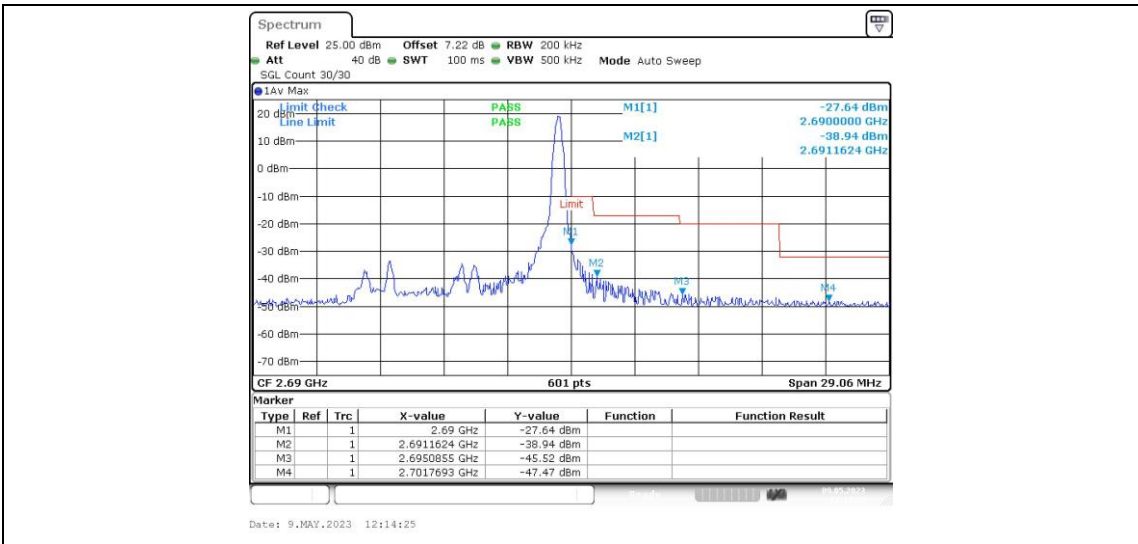

Band41-10MHz-16QAM-39700-1RB#0

Band41-10MHz-16QAM-39700-1RB#49

Band41-10MHz-16QAM-39700-50RB#0

Band41-10MHz-16QAM-41540-1RB#0

Band41-10MHz-16QAM-41540-1RB#49

Band41-15MHz-QPSK-39725-75RB#0

Band41-15MHz-QPSK-41515-1RB#0