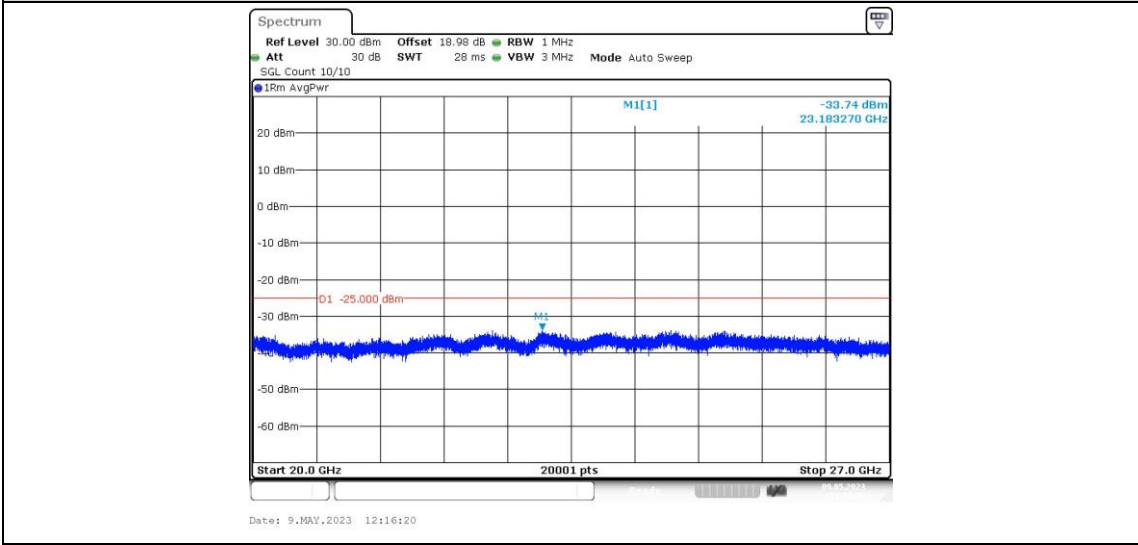

Band41-10MHz-QPSK-40620-1RB#0-Range1:0.009~0.15MHz