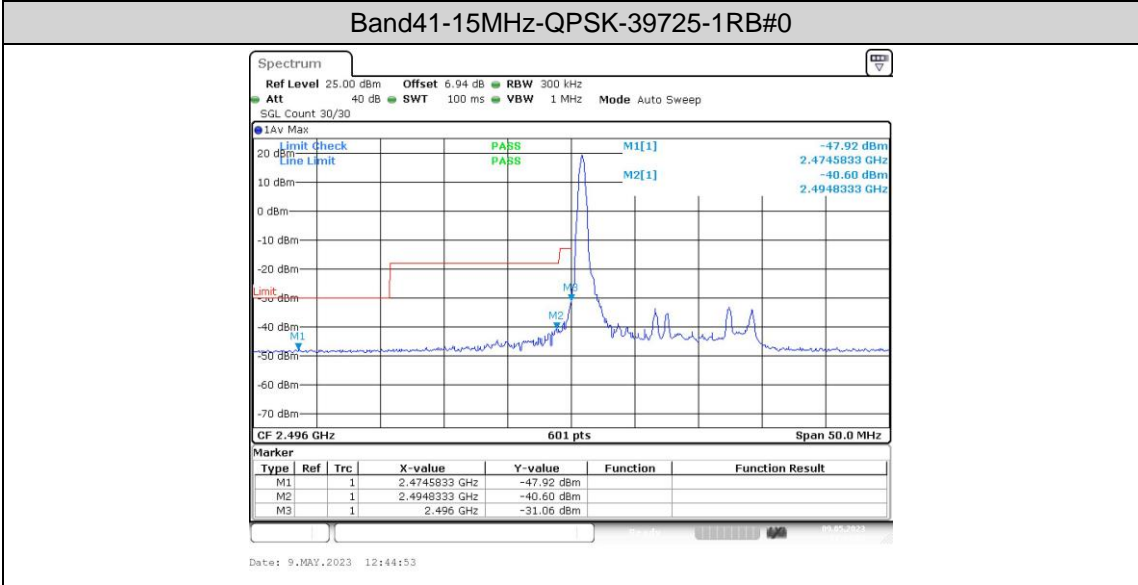

Band41-10MHz-16QAM-39700-1RB#0

Band41-10MHz-16QAM-39700-1RB#49

Band41-10MHz-16QAM-39700-50RB#0

Band41-10MHz-16QAM-41540-1RB#0

Band41-10MHz-16QAM-41540-1RB#49

Band41-15MHz-QPSK-39725-75RB#0

Band41-15MHz-QPSK-41515-1RB#0