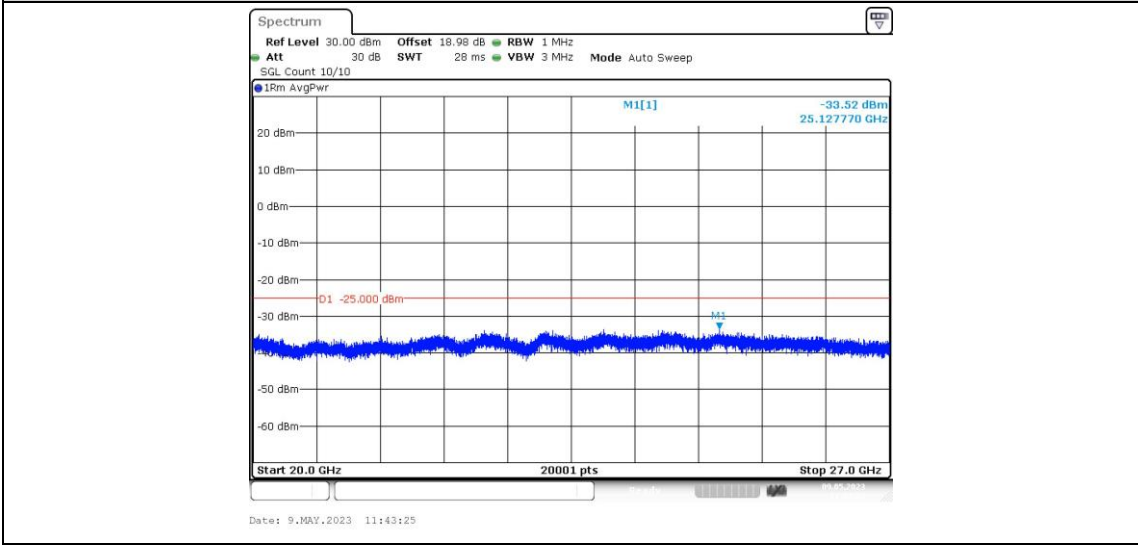

Band41-5MHz-16QAM-40620-1RB#0-Range1:0.009~0.15MHz