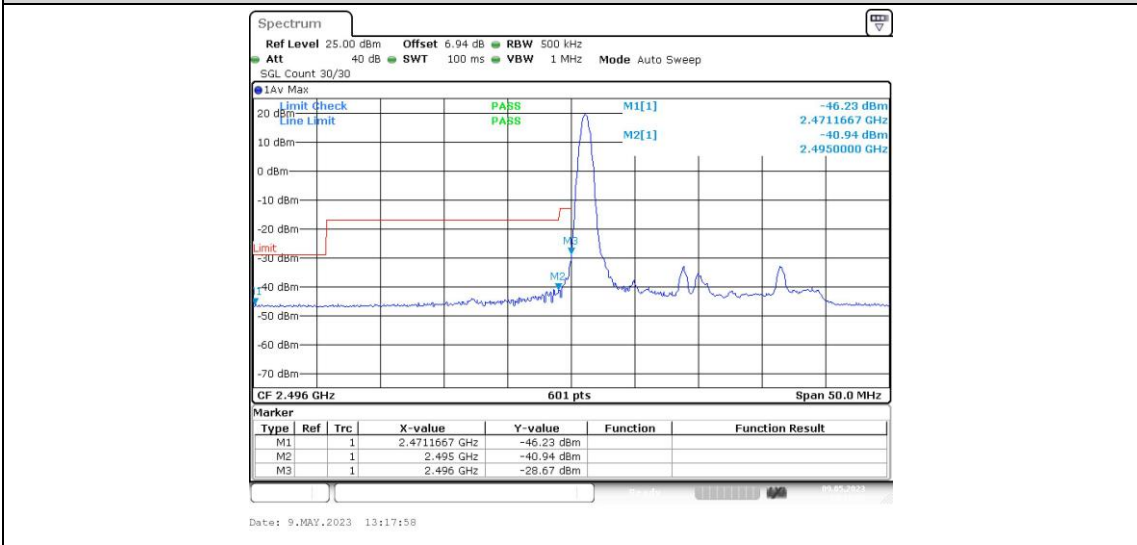

Band41-15MHz-QPSK-41515-1RB#74

**Band41-15MHz-16QAM-39725-75RB#0**

**Band41-15MHz-16QAM-41515-1RB#0**

**Band41-15MHz-16QAM-41515-1RB#74**

Band41-15MHz-16QAM-41515-75RB#0

Band41-20MHz-QPSK-39750-1RB#0

Band41-20MHz-QPSK-39750-1RB#99