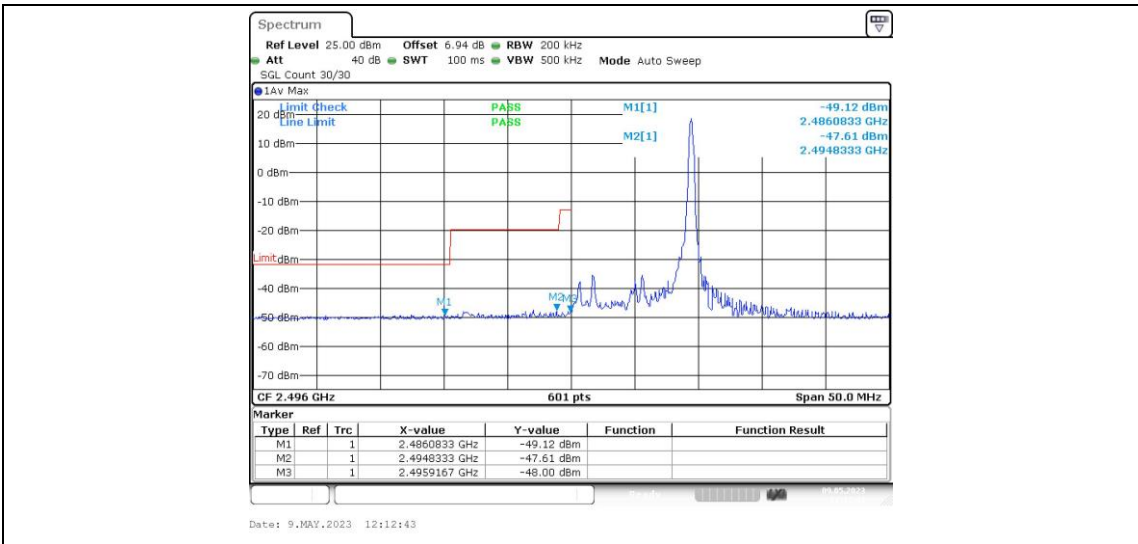

Band41-10MHz-16QAM-39700-50RB#0

Band41-10MHz-16QAM-41540-1RB#0

Band41-10MHz-16QAM-41540-1RB#49