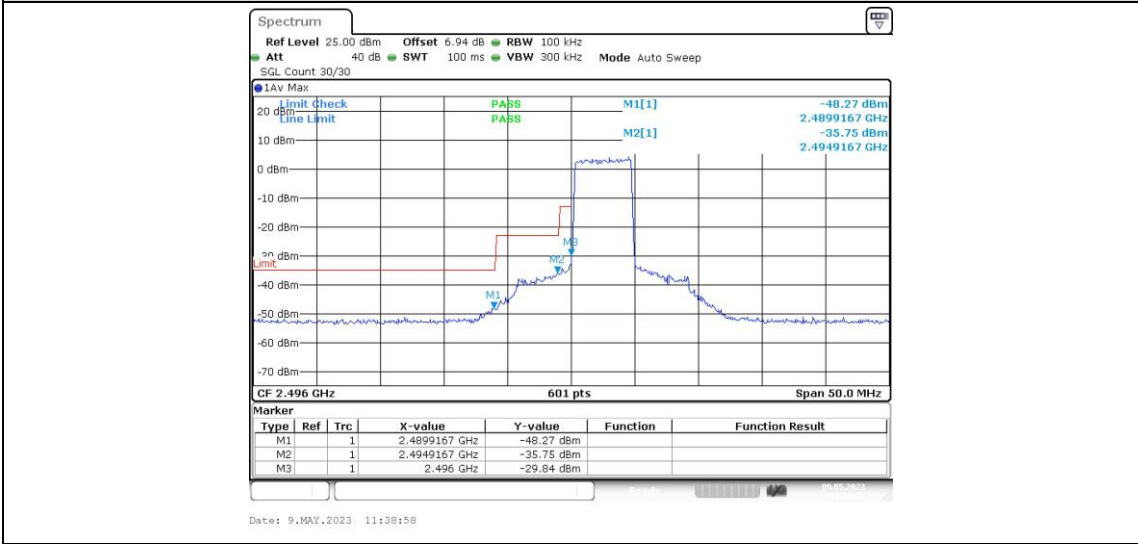

Band41-5MHz-QPSK-41565-1RB#0