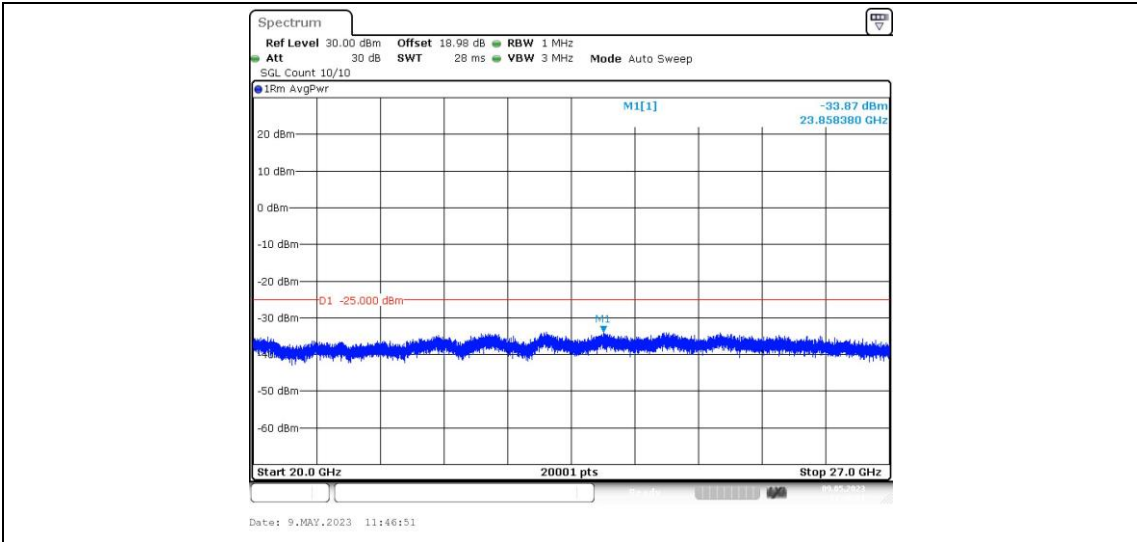

Band41-5MHz-16QAM-39675-1RB#0-Range1:0.009~0.15MHz