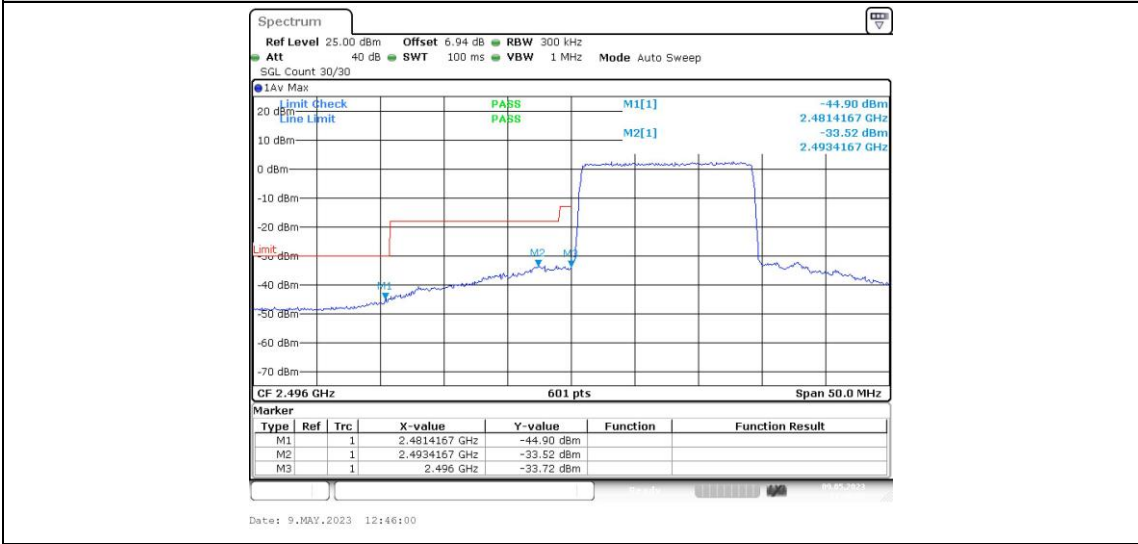

Band41-15MHz-16QAM-41515-1RB#0