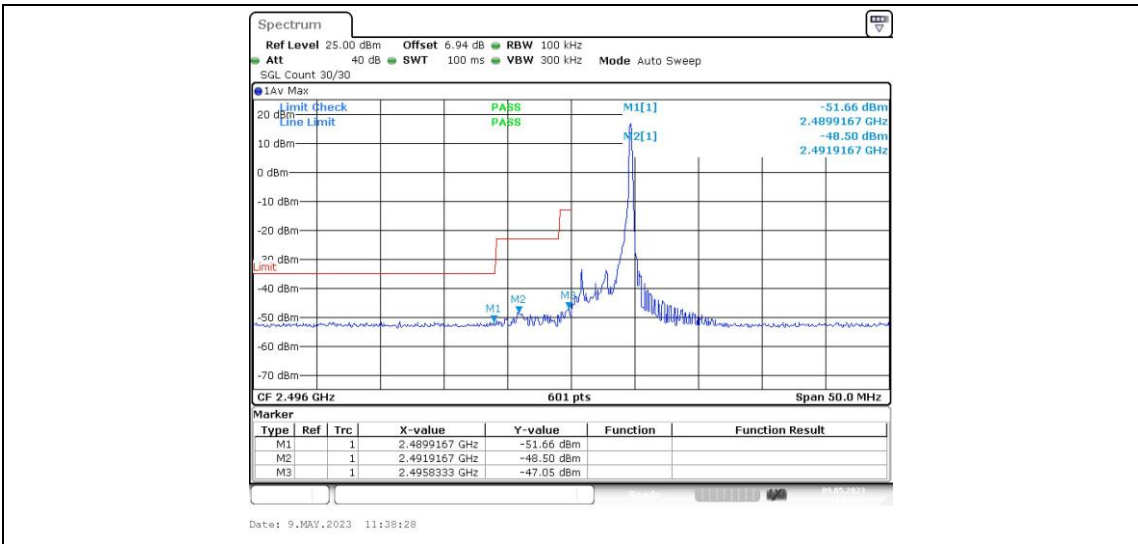

Band41-5MHz-QPSK-39675-25RB#0