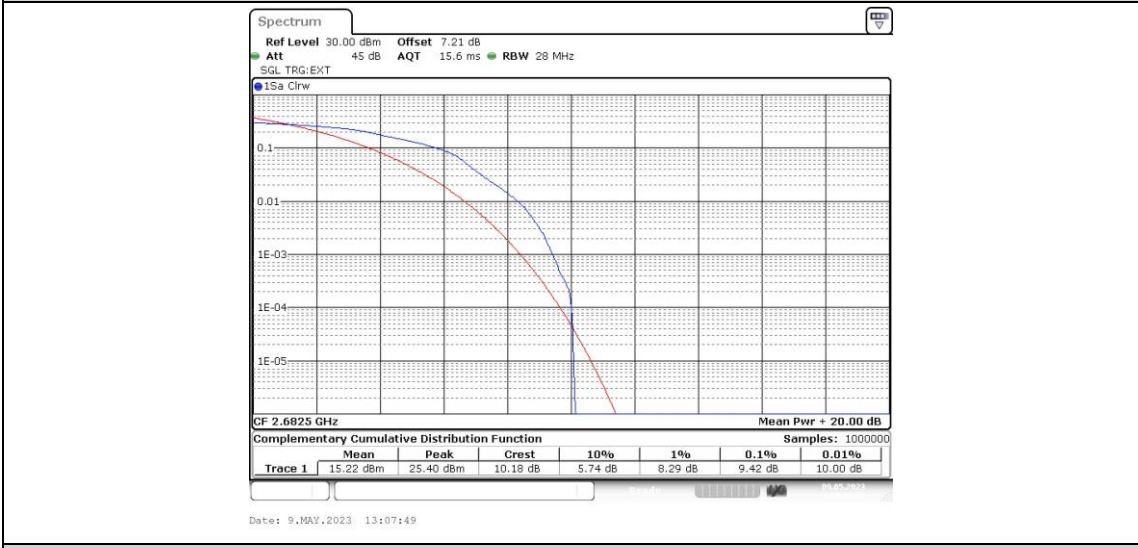

Band41-15MHz-16QAM-39725-1RB#0

Band41-15MHz-16QAM-39725-75RB#0

Band41-15MHz-16QAM-40620-1RB#0

Band41-15MHz-16QAM-40620-75RB#0

Band41-15MHz-16QAM-41515-1RB#0

Band41-15MHz-16QAM-41515-75RB#0

Band41-20MHz-QPSK-39750-1RB#0