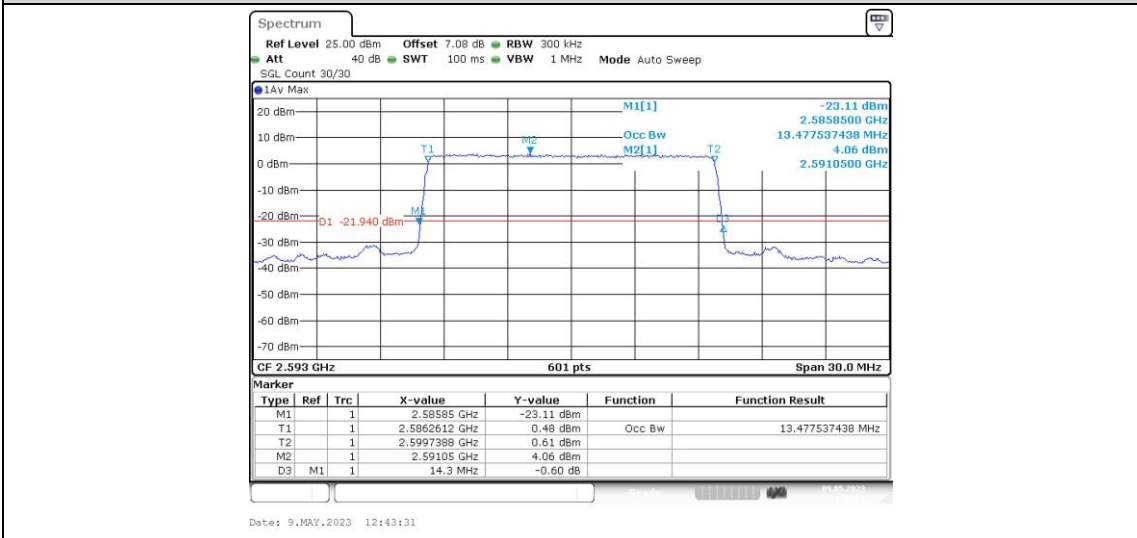

Band41-15MHz-QPSK-40620-75RB#0

Band41-15MHz-QPSK-41515-75RB#0