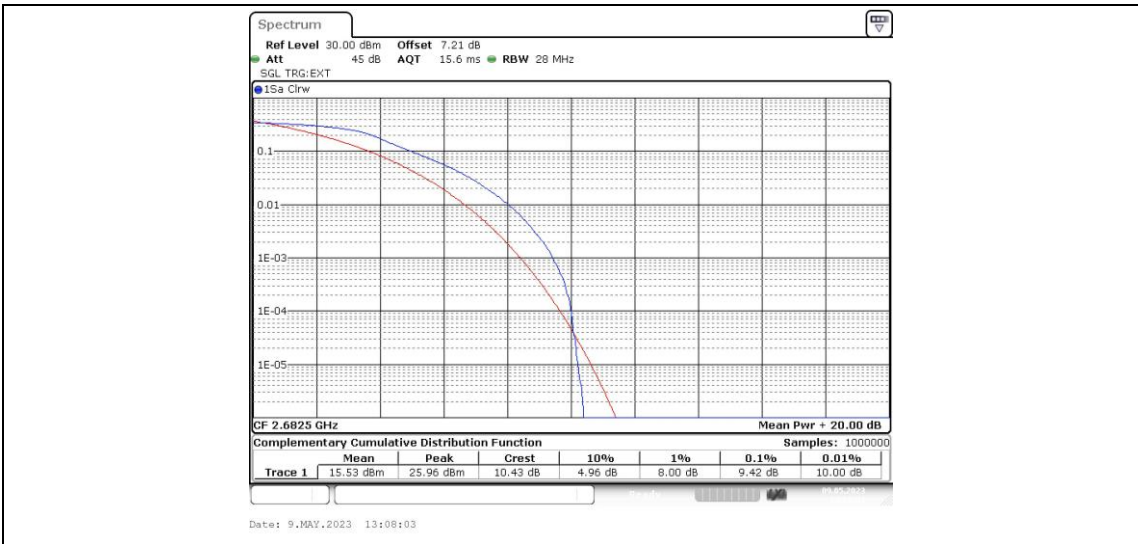

Band41-10MHz-16QAM-41540-50RB#0

Band41-15MHz-QPSK-39725-1RB#0

Band41-15MHz-QPSK-39725-75RB#0

Band41-15MHz-QPSK-40620-1RB#0

Band41-15MHz-QPSK-40620-75RB#0

Band41-15MHz-QPSK-41515-1RB#0

Band41-15MHz-QPSK-41515-75RB#0