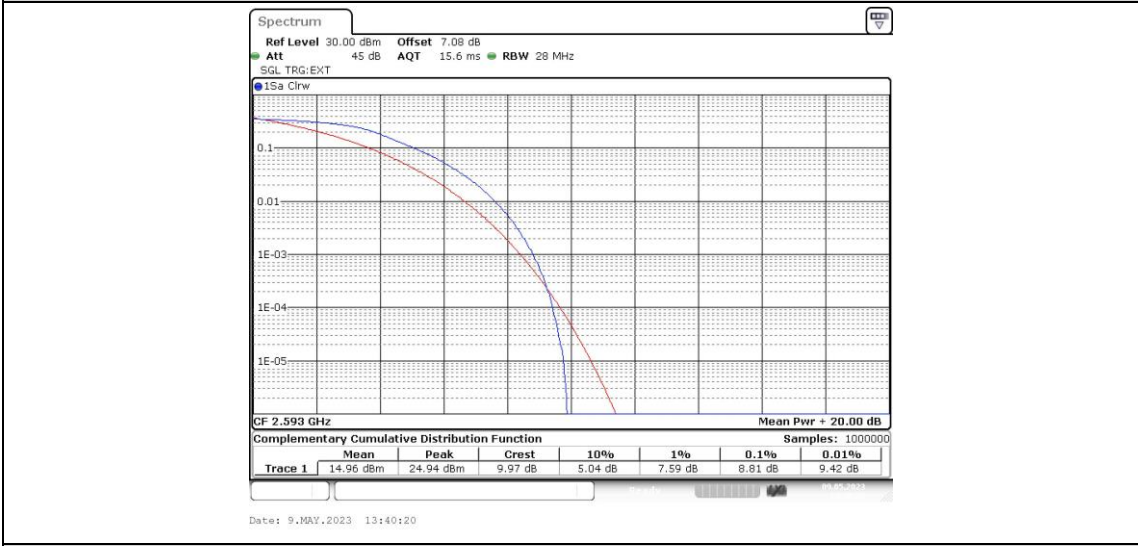

Band41-20MHz-QPSK-40620-100RB#0