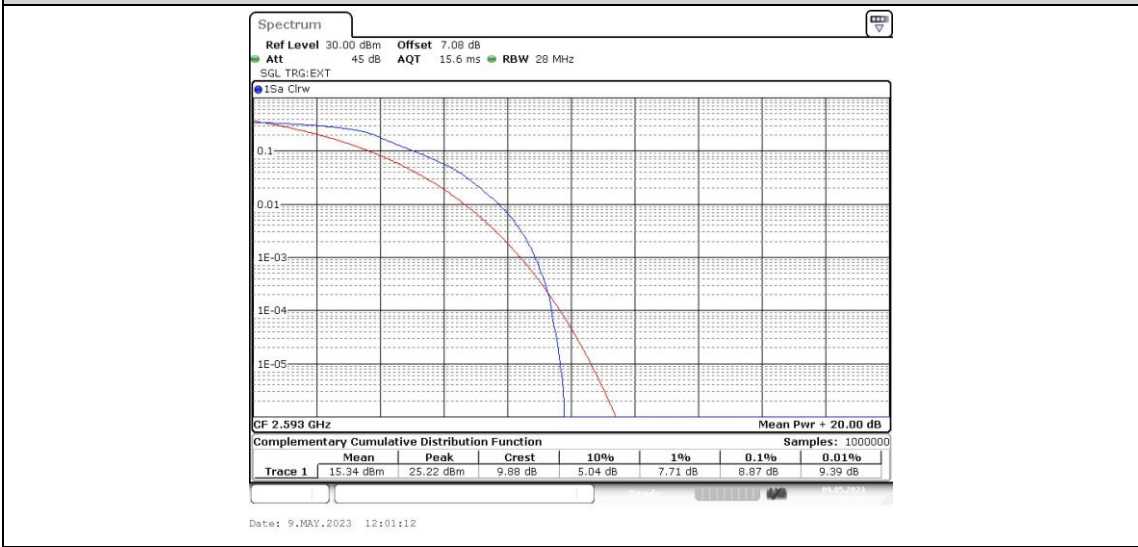

Band41-5MHz-QPSK-40620-25RB#0