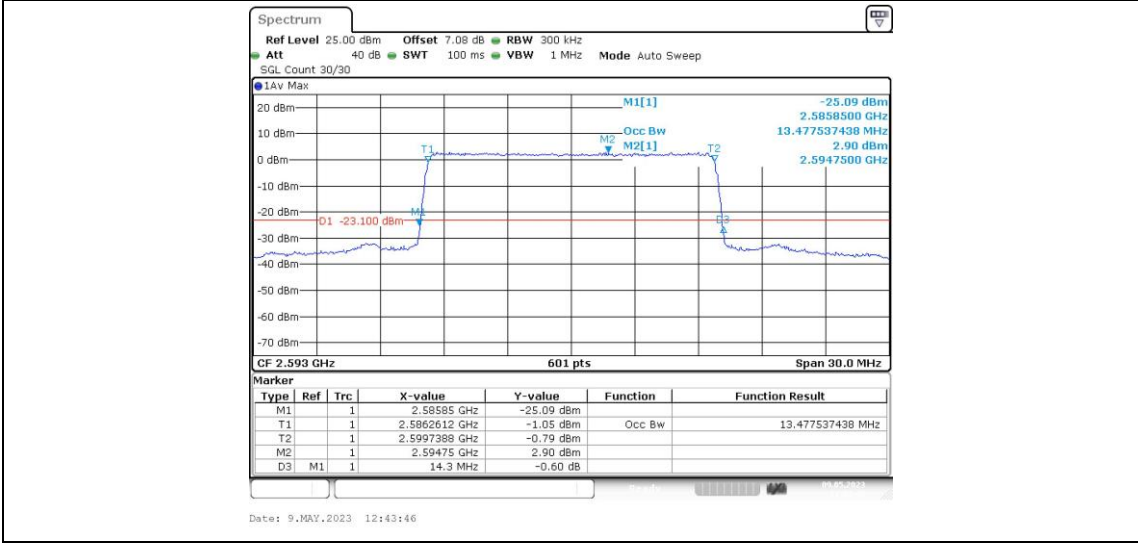

Band41-15MHz-16QAM-40620-75RB#0

Band41-15MHz-16QAM-41515-75RB#0