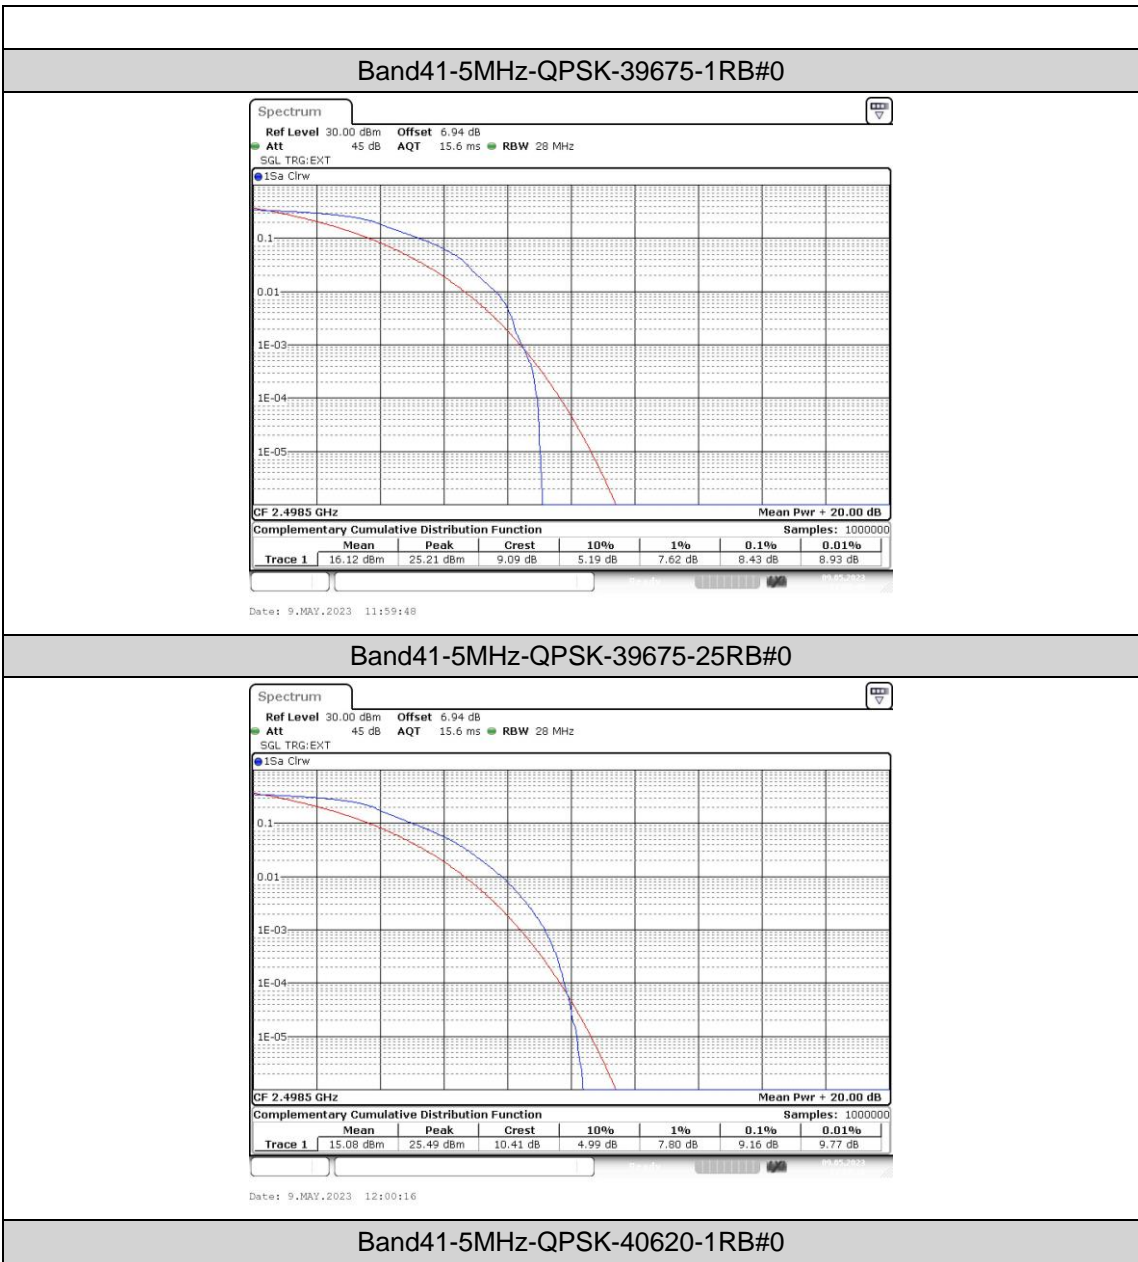

Test Graphs

Band41-5MHz-QPSK-40620-1RB#0