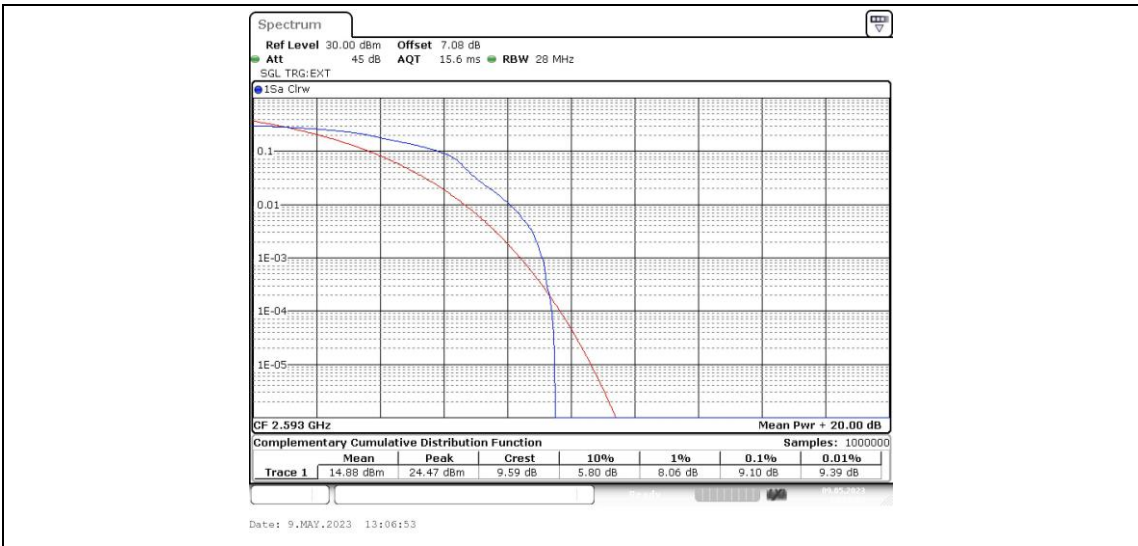

Band41-15MHz-16QAM-40620-1RB#0