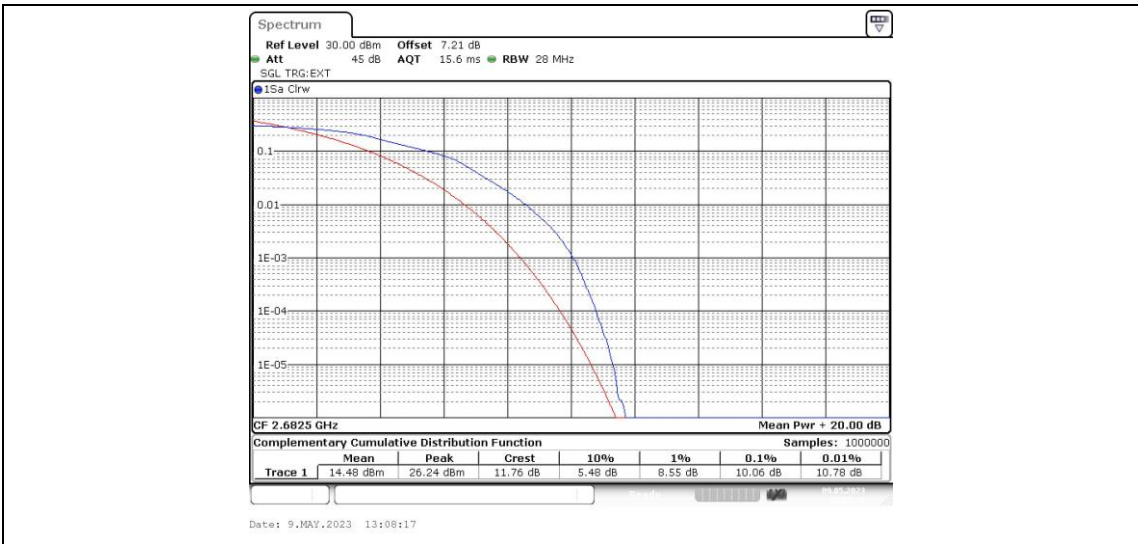

Band41-15MHz-16QAM-39725-1RB#0

Band41-15MHz-16QAM-39725-75RB#0

Band41-15MHz-16QAM-40620-1RB#0

Band41-15MHz-16QAM-40620-75RB#0

Band41-15MHz-16QAM-41515-1RB#0

Band41-15MHz-16QAM-41515-75RB#0

Band41-20MHz-QPSK-39750-1RB#0