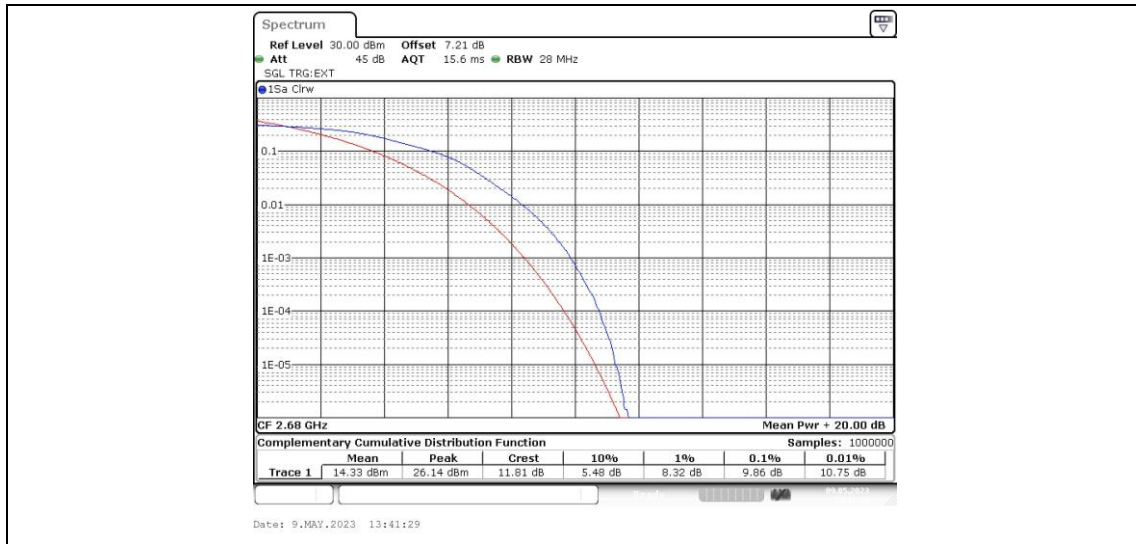

Band41-20MHz-16QAM-40620-1RB#0

Band41-20MHz-16QAM-40620-100RB#0

Band41-20MHz-16QAM-41490-1RB#0

Band41-20MHz-16QAM-41490-100RB#0

Appendix C: 26dB Bandwidth and Occupied Bandwidth

Test Result

Band	Bandwidth	Modulation	Channel	RB Configuration	Occupied Bandwidth (MHz)	26dB Bandwidth (MHz)	Verdict
Band41	5MHz	QPSK	39675	25RB#0	4.496	4.78	PASS
Band41	5MHz	QPSK	40620	25RB#0	4.505	4.77	PASS
Band41	5MHz	QPSK	41565	25RB#0	4.496	4.79	PASS
Band41	5MHz	16QAM	39675	25RB#0	4.496	4.77	PASS
Band41	5MHz	16QAM	40620	25RB#0	4.515	4.77	PASS
Band41	5MHz	16QAM	41565	25RB#0	4.496	4.77	PASS
Band41	10MHz	QPSK	39700	50RB#0	8.985	9.53	PASS
Band41	10MHz	QPSK	40620	50RB#0	8.985	9.53	PASS
Band41	10MHz	QPSK	41540	50RB#0	8.952	9.53	PASS
Band41	10MHz	16QAM	39700	50RB#0	8.985	9.53	PASS
Band41	10MHz	16QAM	40620	50RB#0	8.985	9.53	PASS
Band41	10MHz	16QAM	41540	50RB#0	8.985	9.53	PASS
Band41	15MHz	QPSK	39725	75RB#0	13.478	14.30	PASS
Band41	15MHz	QPSK	40620	75RB#0	13.478	14.30	PASS
Band41	15MHz	QPSK	41515	75RB#0	13.478	14.30	PASS
Band41	15MHz	16QAM	39725	75RB#0	13.478	14.30	PASS
Band41	15MHz	16QAM	40620	75RB#0	13.478	14.30	PASS
Band41	15MHz	16QAM	41515	75RB#0	13.478	14.30	PASS
Band41	20MHz	QPSK	39750	100RB#0	17.97	19.33	PASS
Band41	20MHz	QPSK	40620	100RB#0	17.97	19.33	PASS
Band41	20MHz	QPSK	41490	100RB#0	17.97	19.33	PASS
Band41	20MHz	16QAM	39750	100RB#0	17.97	19.33	PASS
Band41	20MHz	16QAM	40620	100RB#0	17.97	19.33	PASS
Band41	20MHz	16QAM	41490	100RB#0	17.97	19.33	PASS