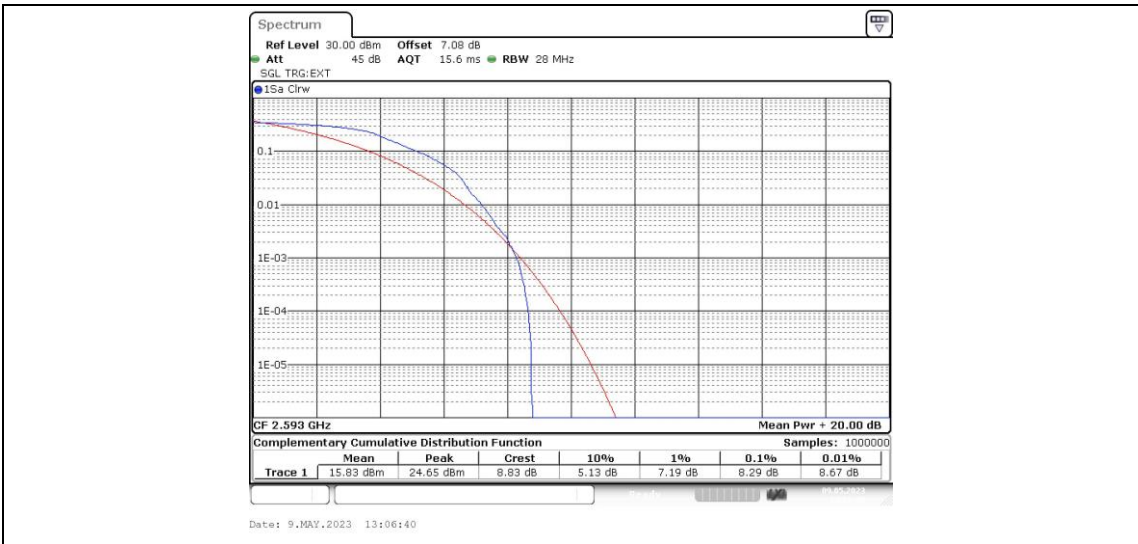

Band41-10MHz-16QAM-41540-50RB#0

Band41-15MHz-QPSK-39725-1RB#0

Band41-15MHz-QPSK-39725-75RB#0

Band41-15MHz-QPSK-40620-1RB#0

Band41-15MHz-QPSK-40620-75RB#0

Band41-15MHz-QPSK-41515-1RB#0

Band41-15MHz-QPSK-41515-75RB#0