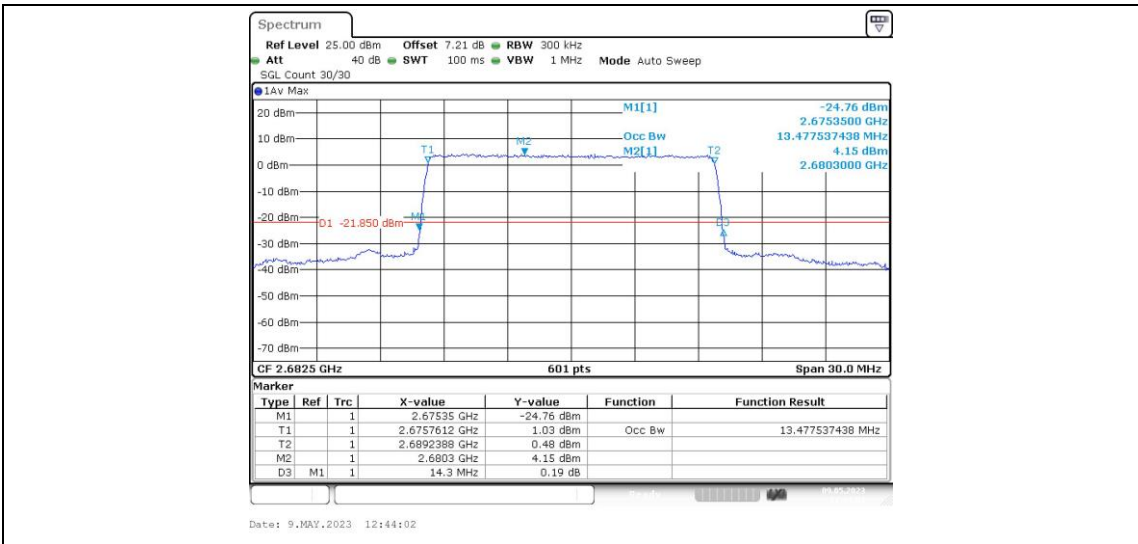

Band41-15MHz-16QAM-39725-75RB#0

Band41-15MHz-16QAM-40620-75RB#0

Band41-15MHz-16QAM-41515-75RB#0