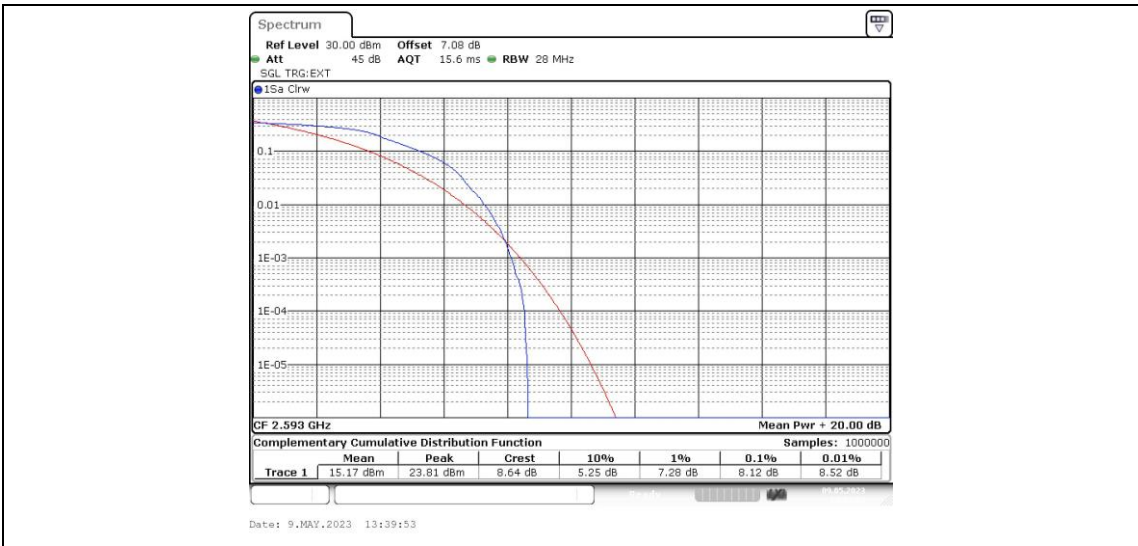

Band41-20MHz-QPSK-40620-1RB#0