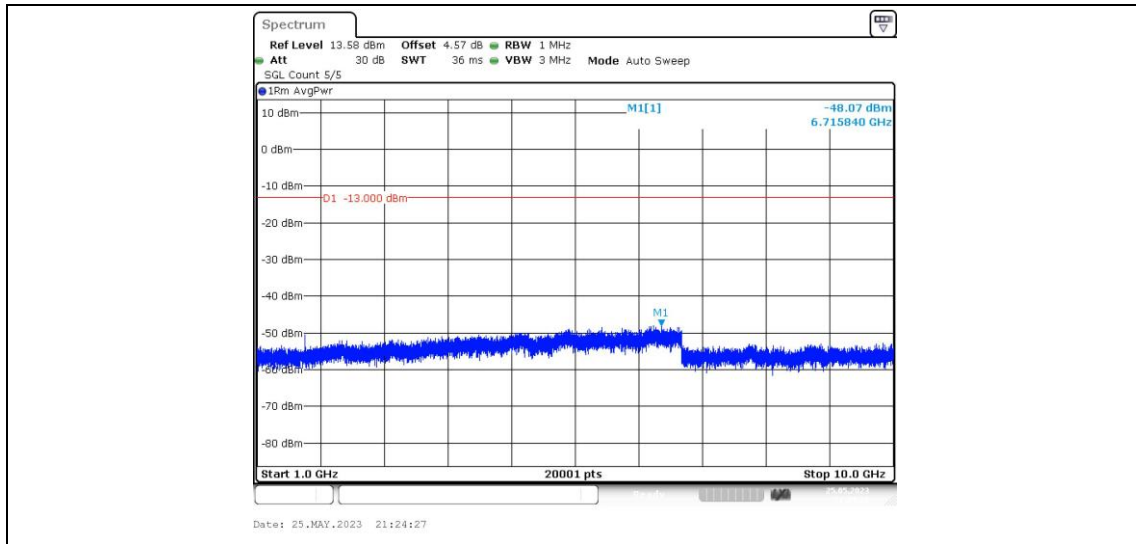

Band26-15MHz-16QAM-26965-1RB#0-Range2:0.15~30MHz

Band26-15MHz-16QAM-26965-1RB#0-Range3:30~1000MHz

Band26-15MHz-16QAM-26965-1RB#0-Range4:1000~10000MHz