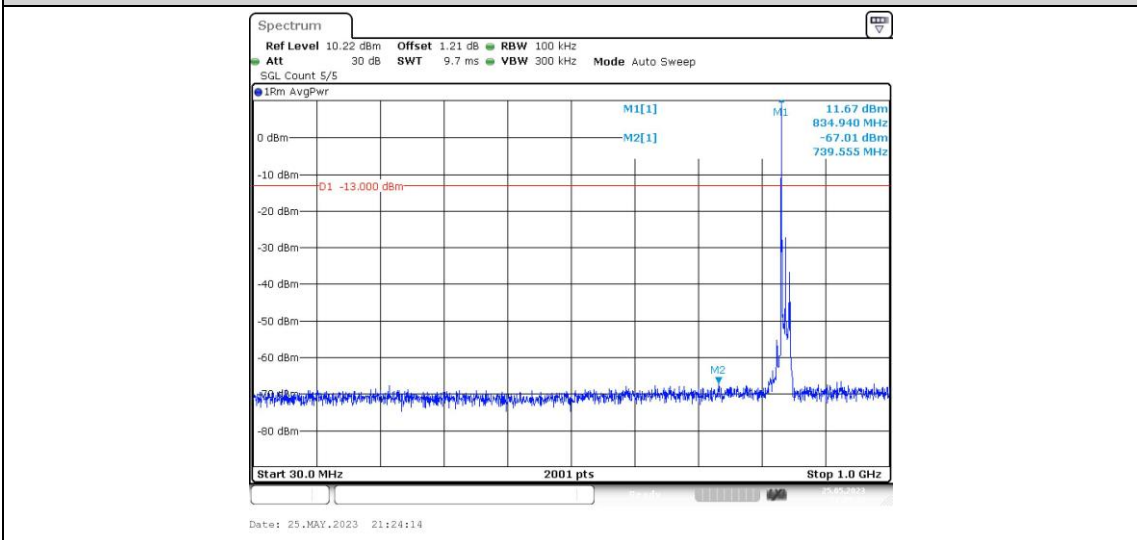

Band26-15MHz-16QAM-26965-1RB#0-Range2:0.15~30MHz

Band26-15MHz-16QAM-26965-1RB#0-Range3:30~1000MHz

Band26-15MHz-16QAM-26965-1RB#0-Range4:1000~10000MHz