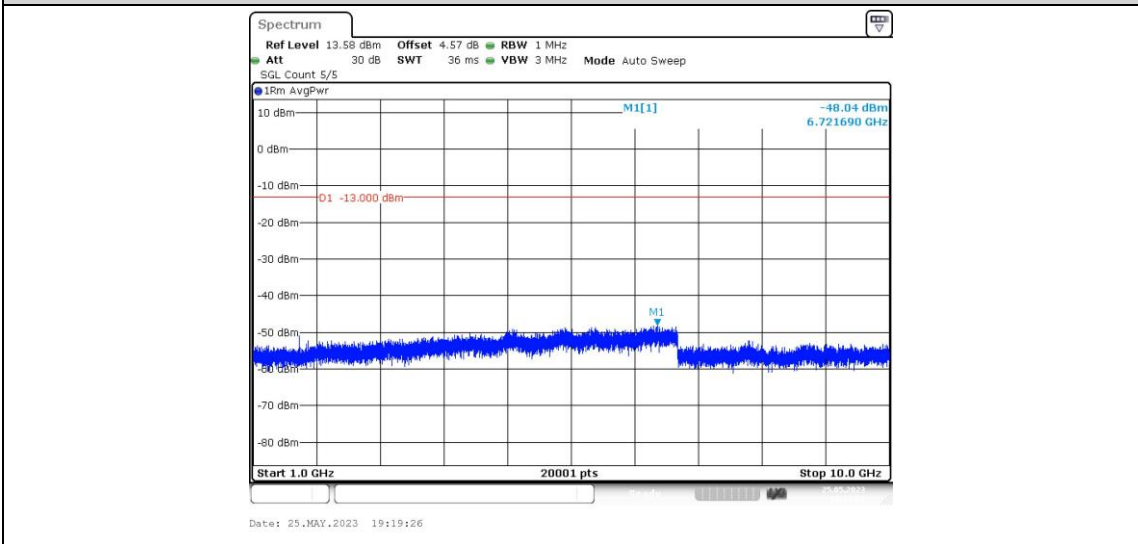

Band26-1.4MHz-16QAM-26797-1RB#0-Range1:0.009~0.15MHz

Band26-1.4MHz-16QAM-26797-1RB#0-Range2:0.15~30MHz

Band26-1.4MHz-16QAM-26797-1RB#0-Range3:30~1000MHz

Band26-1.4MHz-16QAM-26797-1RB#0-Range4:1000~10000MHz