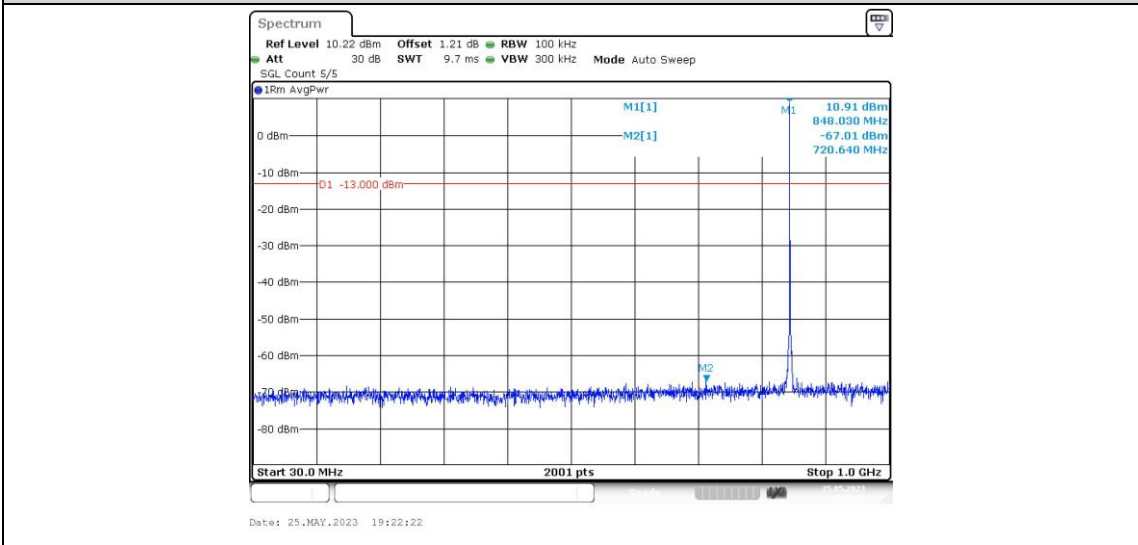

Band26-1.4MHz-16QAM-27033-1RB#0-Range3:30~1000MHz