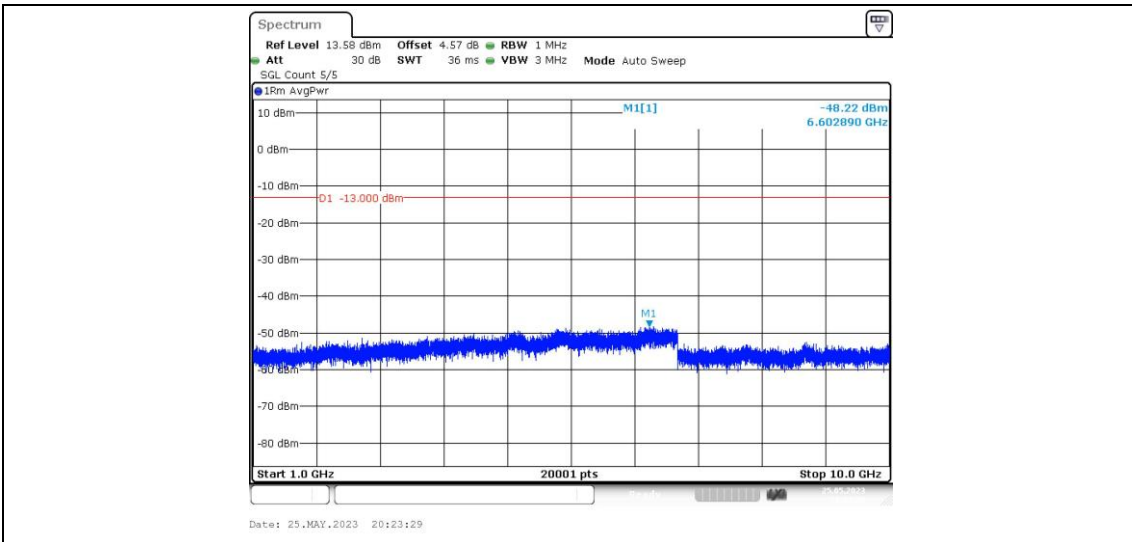

Band26-5MHz-16QAM-27015-1RB#0-Range4:1000~10000MHz