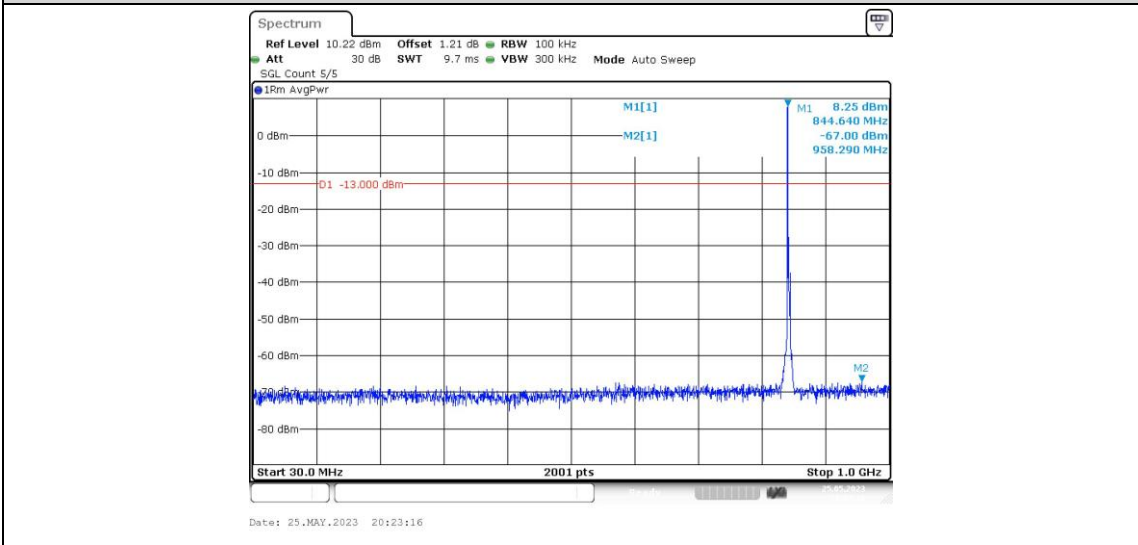

Band26-5MHz-16QAM-27015-1RB#0-Range3:30~1000MHz