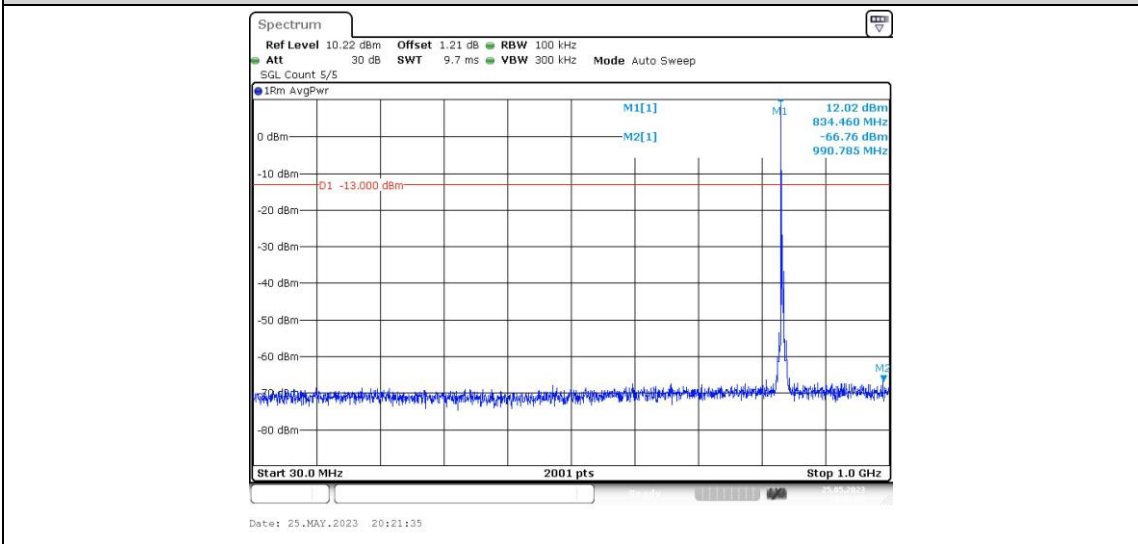

Band26-5MHz-16QAM-26915-1RB#0-Range3:30~1000MHz