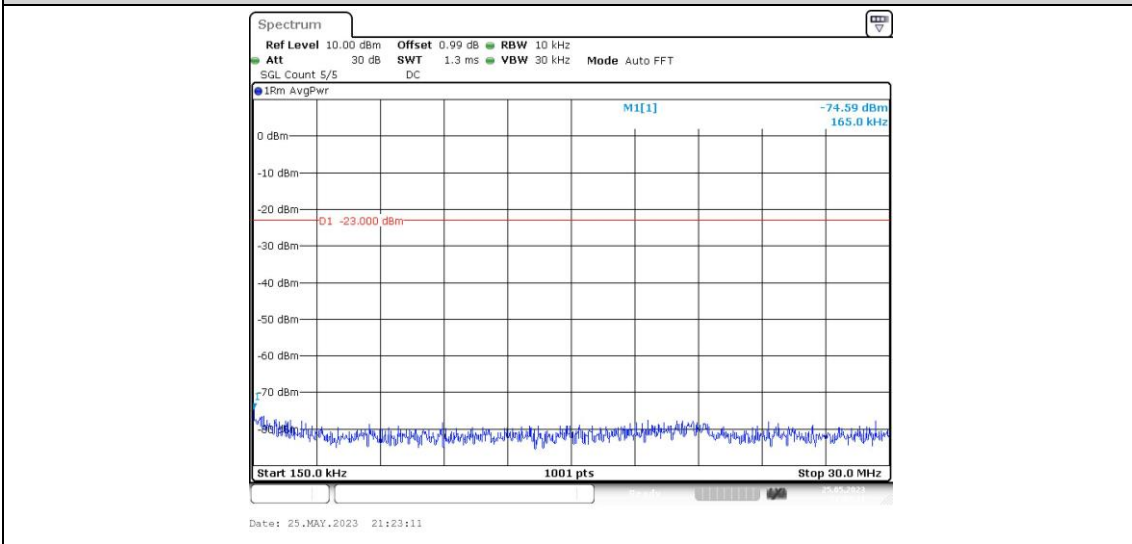

Band26-15MHz-QPSK-26965-1RB#0-Range2:0.15~30MHz