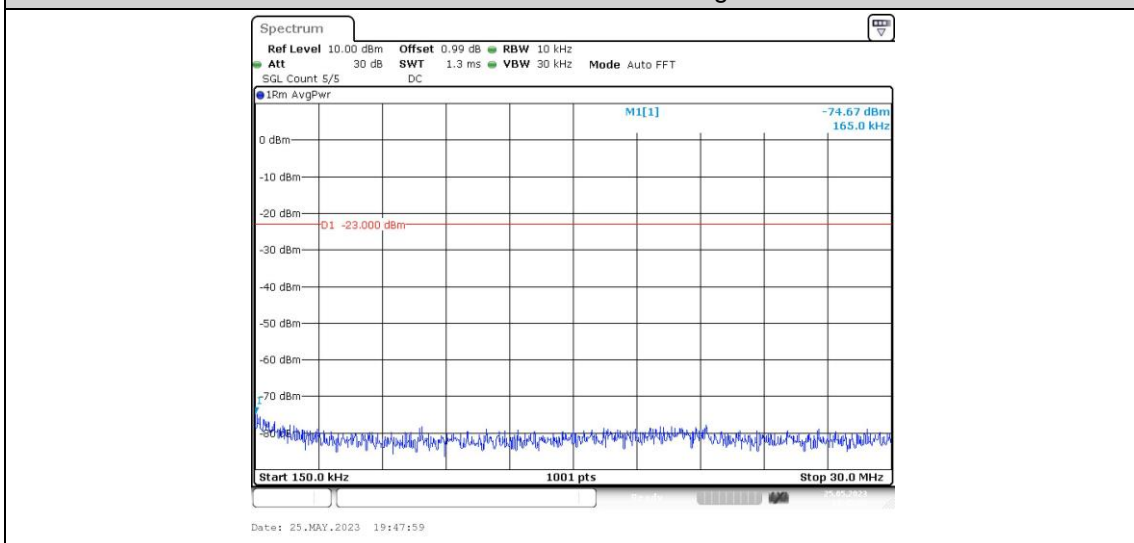

Band26-3MHz-QPSK-26805-1RB#0-Range2:0.15~30MHz