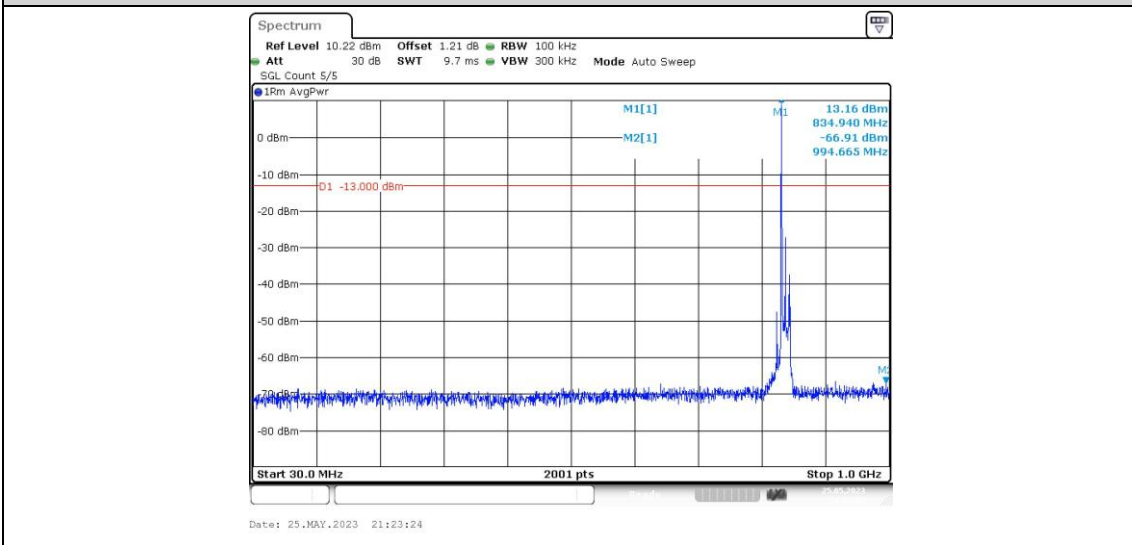

Band26-15MHz-QPSK-26965-1RB#0-Range3:30~1000MHz

Band26-15MHz-QPSK-26965-1RB#0-Range4:1000~10000MHz