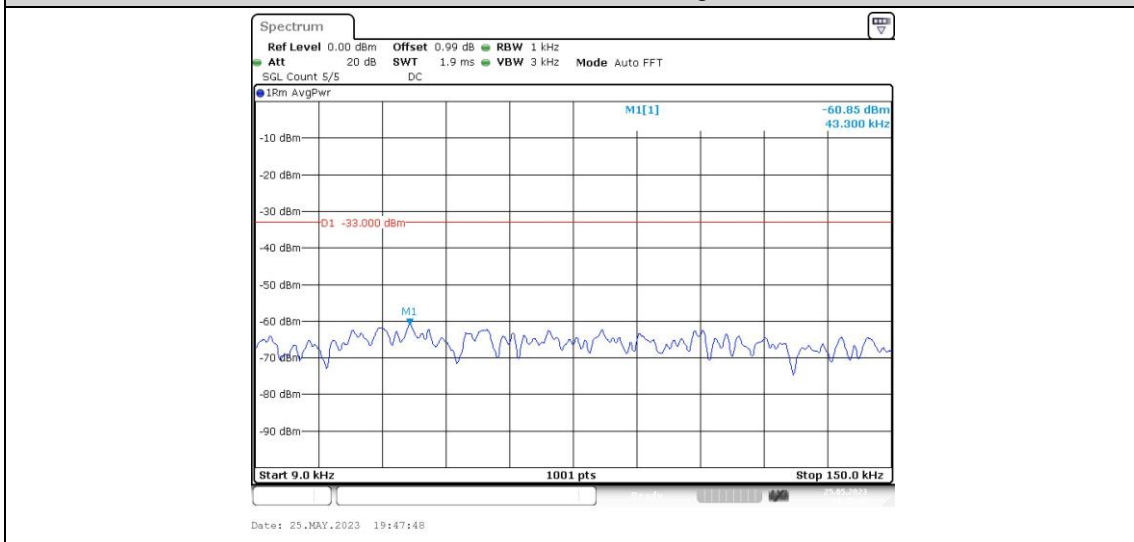

Band26-3MHz-QPSK-26805-1RB#0-Range1:0.009~0.15MHz