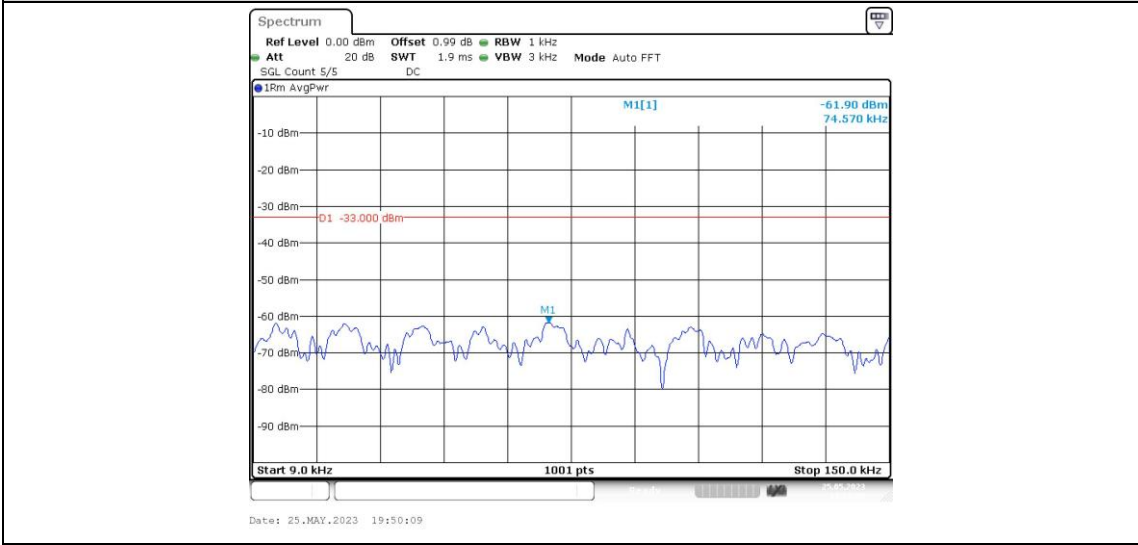

Band26-3MHz-16QAM-26915-1RB#0-Range1:0.009~0.15MHz