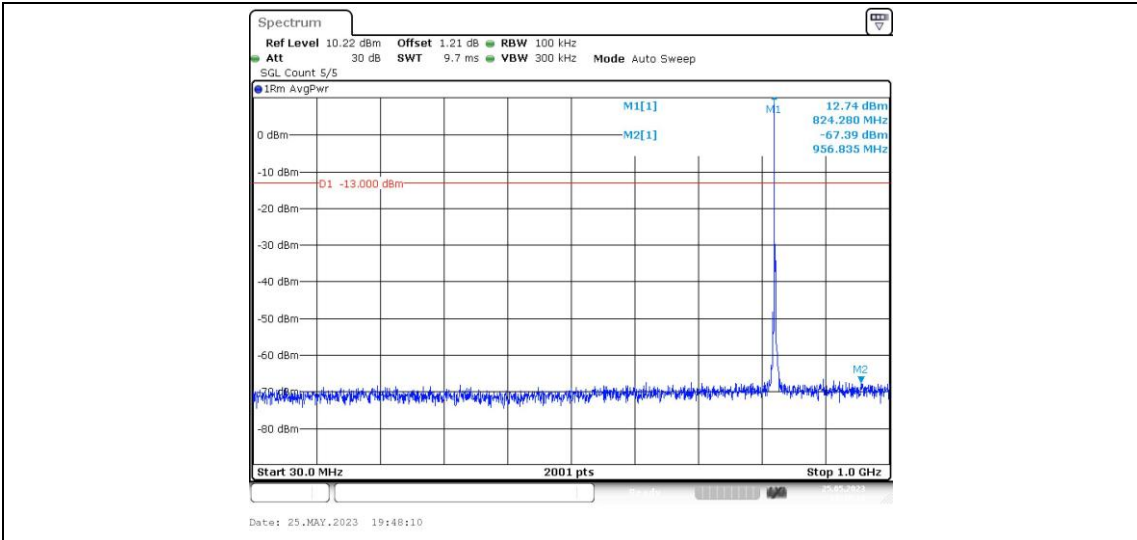

Band26-3MHz-QPSK-26805-1RB#0-Range3:30~1000MHz