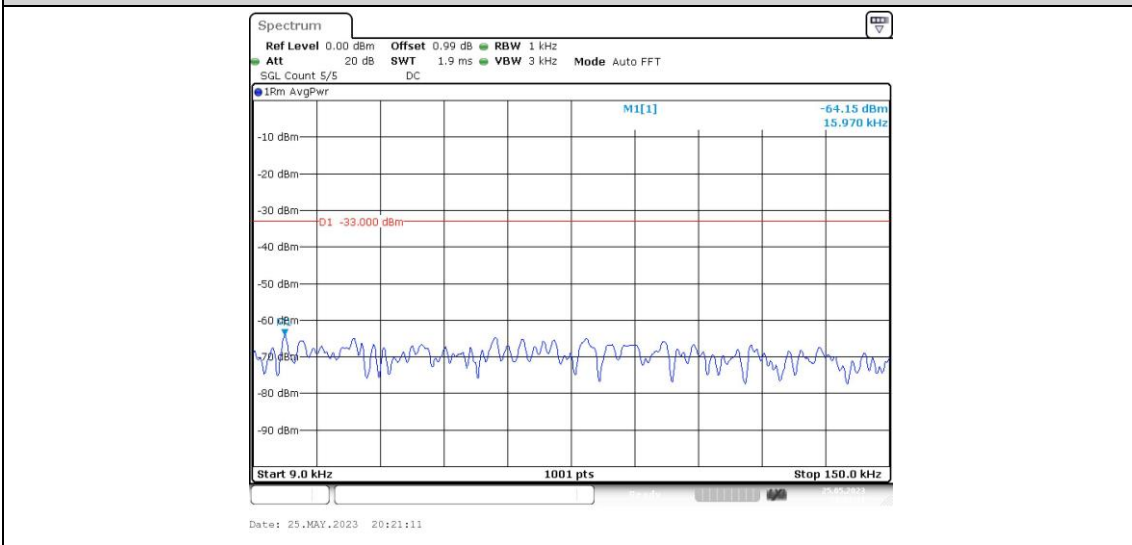

Band26-5MHz-16QAM-26915-1RB#0-Range1:0.009~0.15MHz