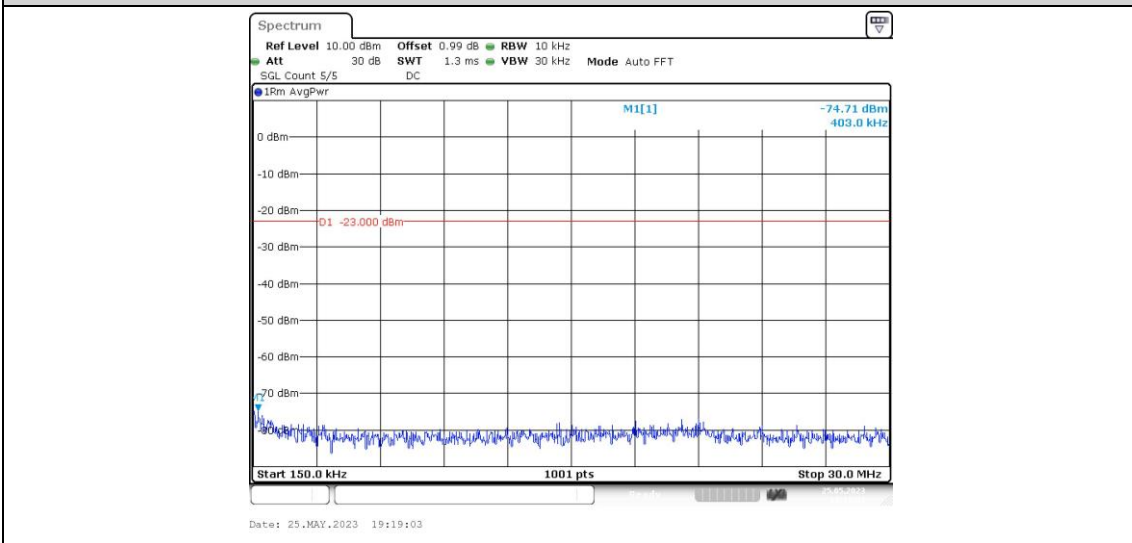

Band26-1.4MHz-16QAM-26797-1RB#0-Range1:0.009~0.15MHz

Band26-1.4MHz-16QAM-26797-1RB#0-Range2:0.15~30MHz

Band26-1.4MHz-16QAM-26797-1RB#0-Range3:30~1000MHz

Band26-1.4MHz-16QAM-26797-1RB#0-Range4:1000~10000MHz