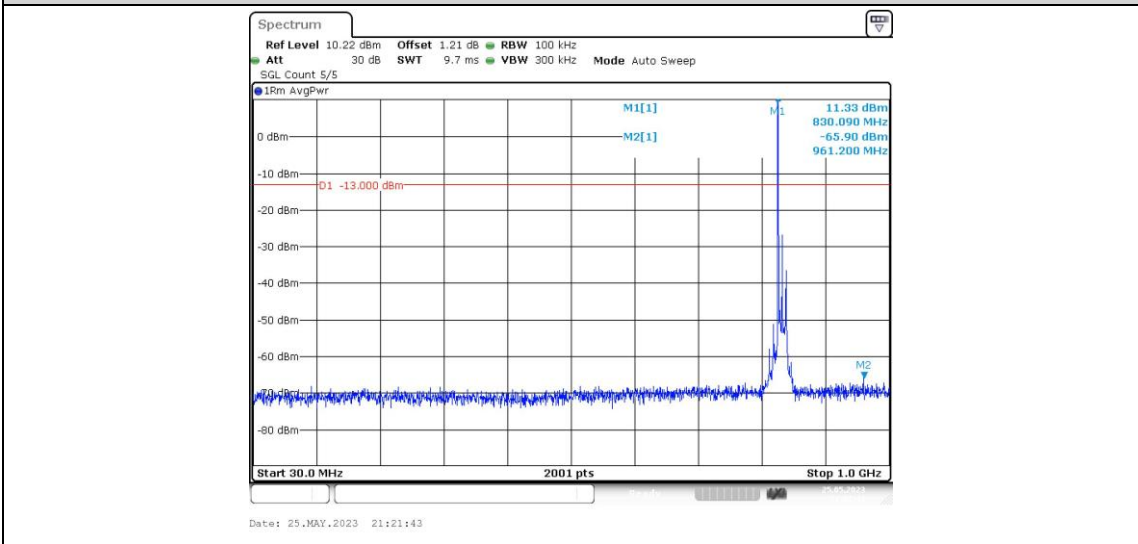

Band26-15MHz-QPSK-26865-1RB#0-Range4:1000~10000MHz

Band26-15MHz-QPSK-26915-1RB#0-Range1:0.009~0.15MHz

Band26-15MHz-QPSK-26915-1RB#0-Range2:0.15~30MHz

Band26-15MHz-QPSK-26915-1RB#0-Range3:30~1000MHz

Band26-15MHz-QPSK-26915-1RB#0-Range4:1000~10000MHz