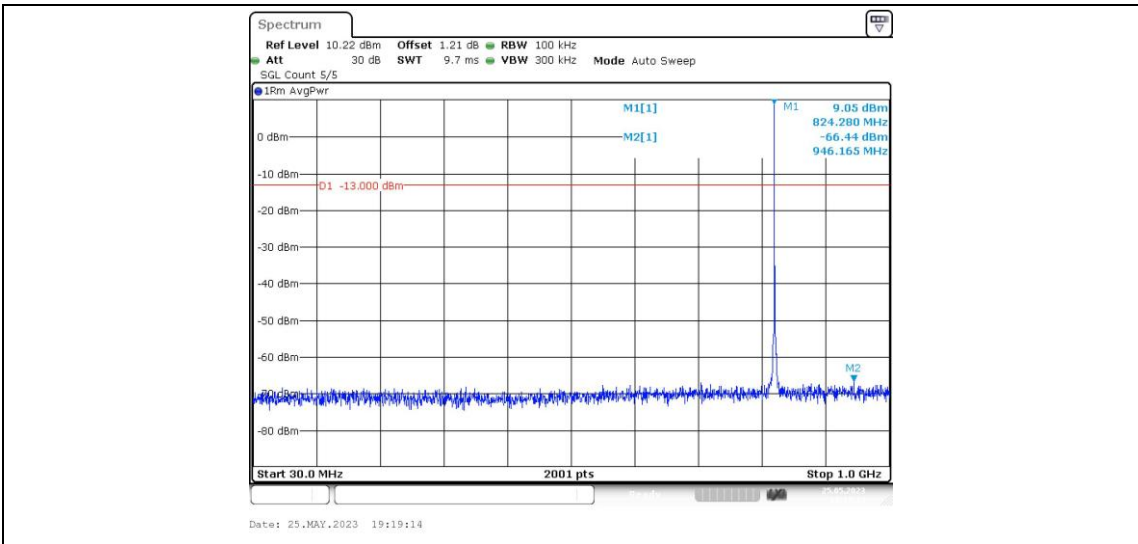

Band26-1.4MHz-16QAM-26797-1RB#0-Range1:0.009~0.15MHz

Band26-1.4MHz-16QAM-26797-1RB#0-Range2:0.15~30MHz

Band26-1.4MHz-16QAM-26797-1RB#0-Range3:30~1000MHz

Band26-1.4MHz-16QAM-26797-1RB#0-Range4:1000~10000MHz