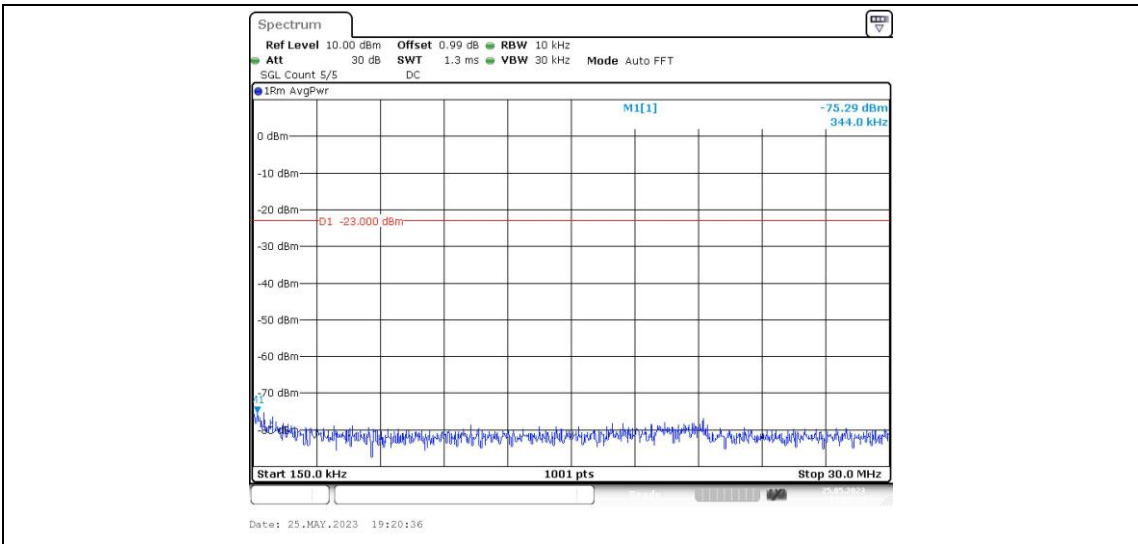

Band26-1.4MHz-16QAM-26915-1RB#0-Range2:0.15~30MHz