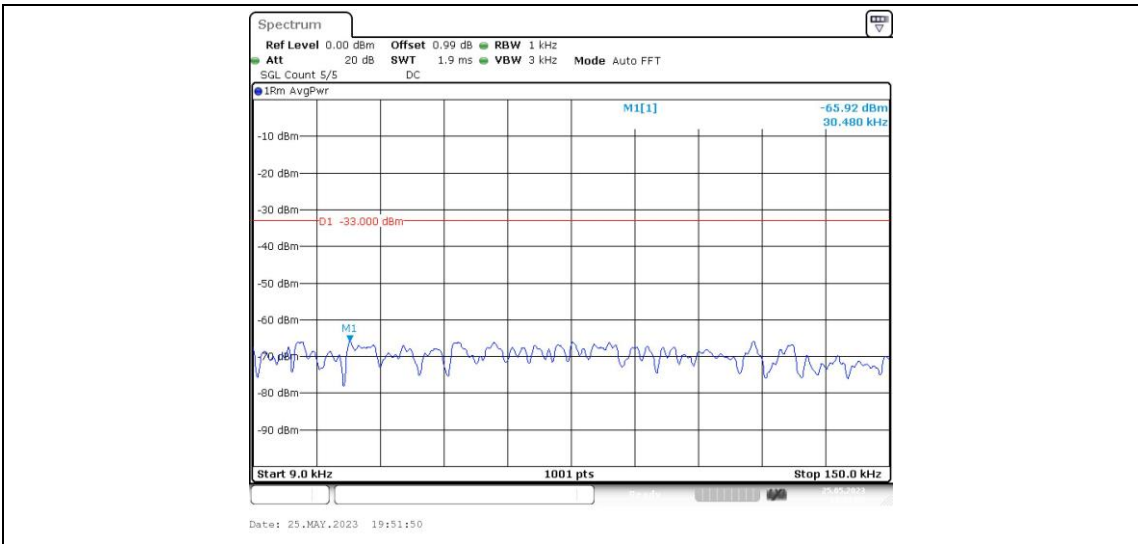

Band26-3MHz-16QAM-27025-1RB#0-Range1:0.009~0.15MHz