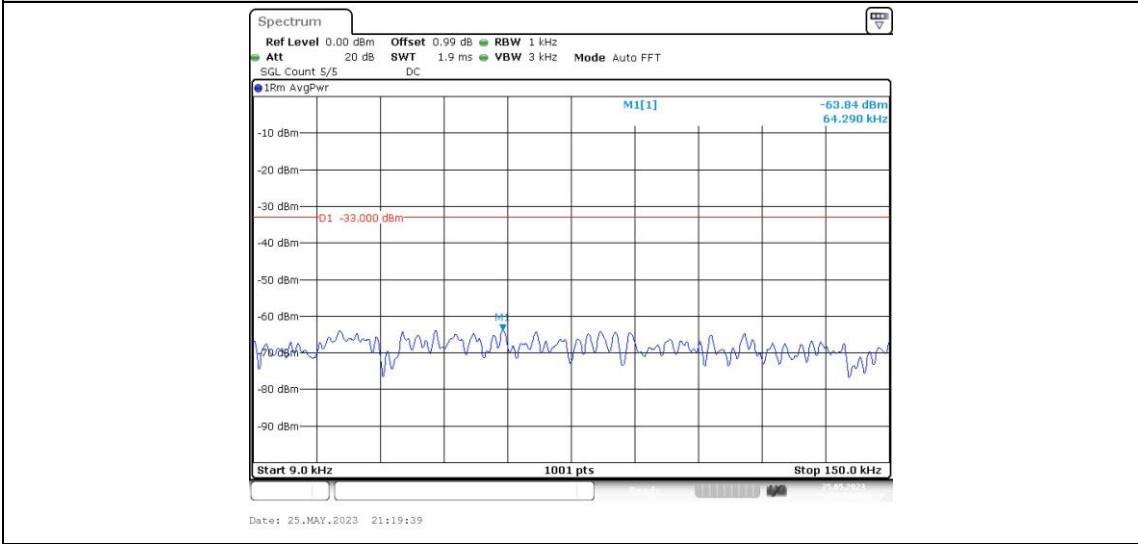

Band26-15MHz-QPSK-26865-1RB#0-Range1:0.009~0.15MHz