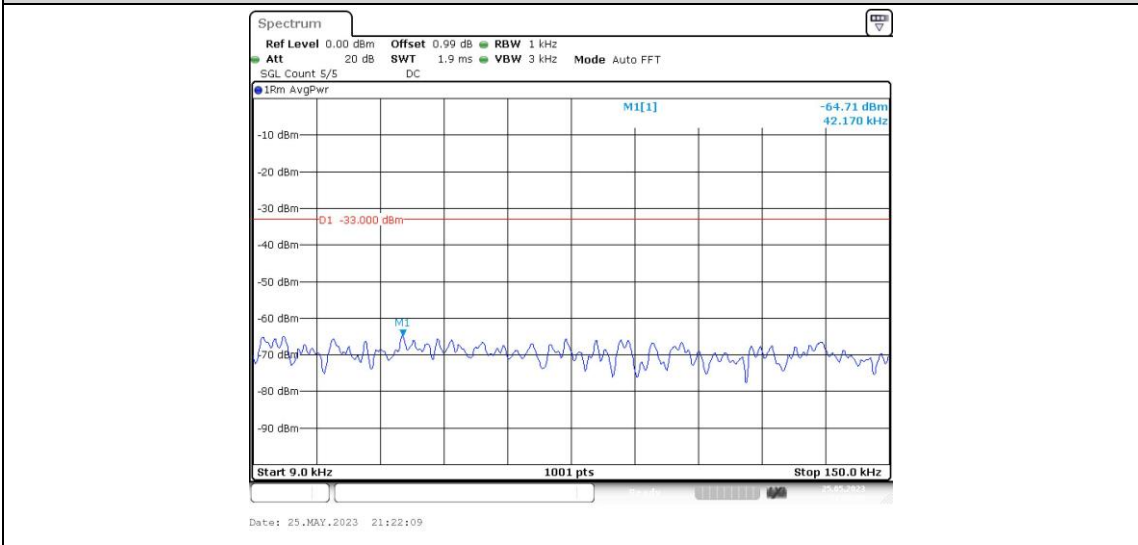

Band26-15MHz-16QAM-26865-1RB#0-Range2:0.15~30MHz

Band26-15MHz-16QAM-26865-1RB#0-Range3:30~1000MHz

Band26-15MHz-16QAM-26865-1RB#0-Range4:1000~10000MHz

Band26-15MHz-16QAM-26915-1RB#0-Range1:0.009~0.15MHz

Band26-15MHz-16QAM-26915-1RB#0-Range2:0.15~30MHz