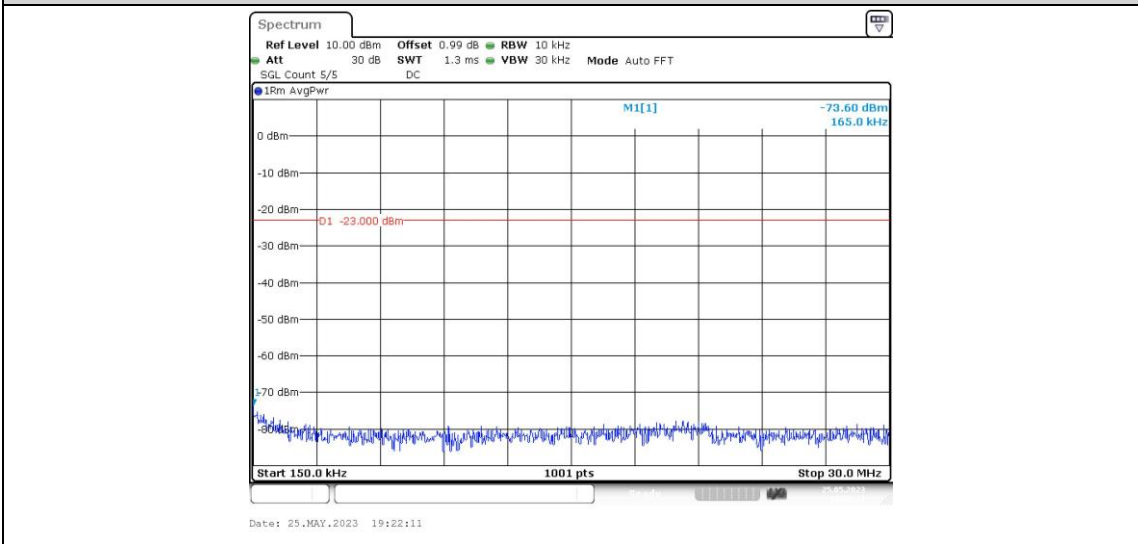

Band26-1.4MHz-16QAM-27033-1RB#0-Range2:0.15~30MHz