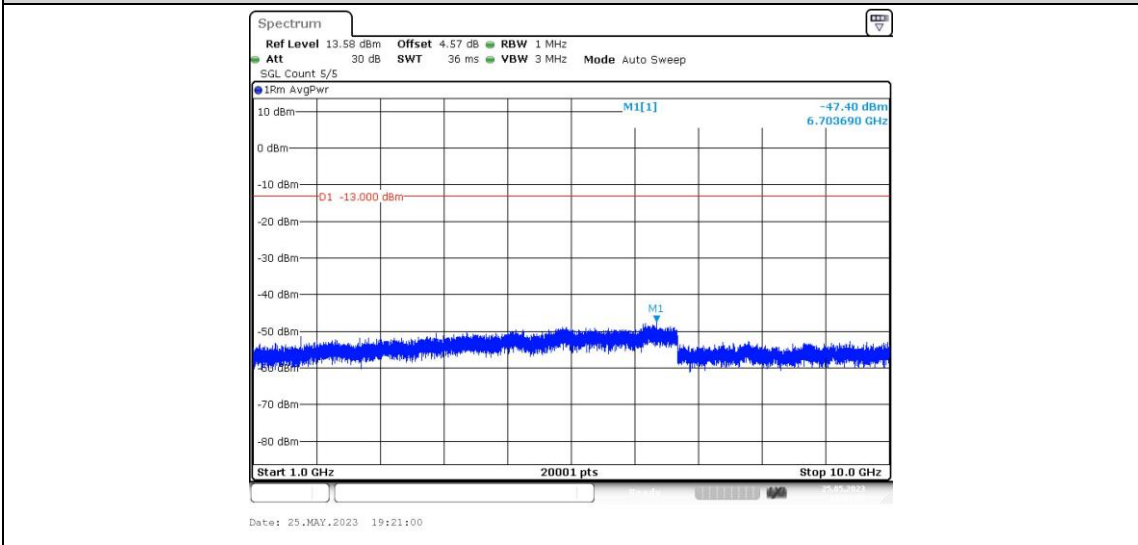

Band26-1.4MHz-16QAM-26915-1RB#0-Range1:0.009~0.15MHz

Band26-1.4MHz-16QAM-26915-1RB#0-Range2:0.15~30MHz

Band26-1.4MHz-16QAM-26915-1RB#0-Range3:30~1000MHz

Band26-1.4MHz-16QAM-26915-1RB#0-Range4:1000~10000MHz