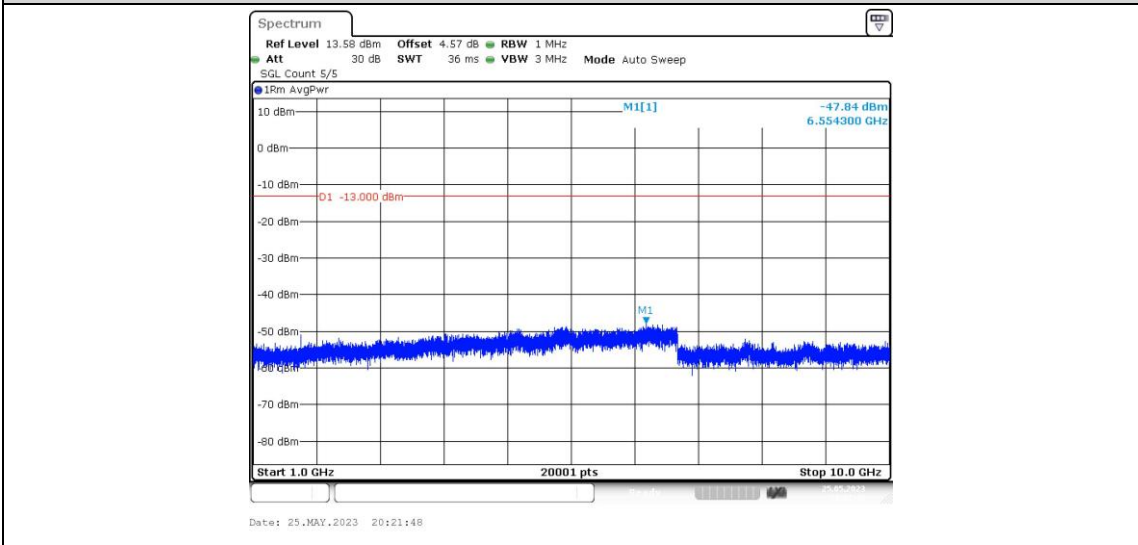

Band26-5MHz-16QAM-26915-1RB#0-Range1:0.009~0.15MHz

Band26-5MHz-16QAM-26915-1RB#0-Range2:0.15~30MHz

Band26-5MHz-16QAM-26915-1RB#0-Range3:30~1000MHz

Band26-5MHz-16QAM-26915-1RB#0-Range4:1000~10000MHz

Band26-5MHz-16QAM-27015-1RB#0-Range1:0.009~0.15MHz