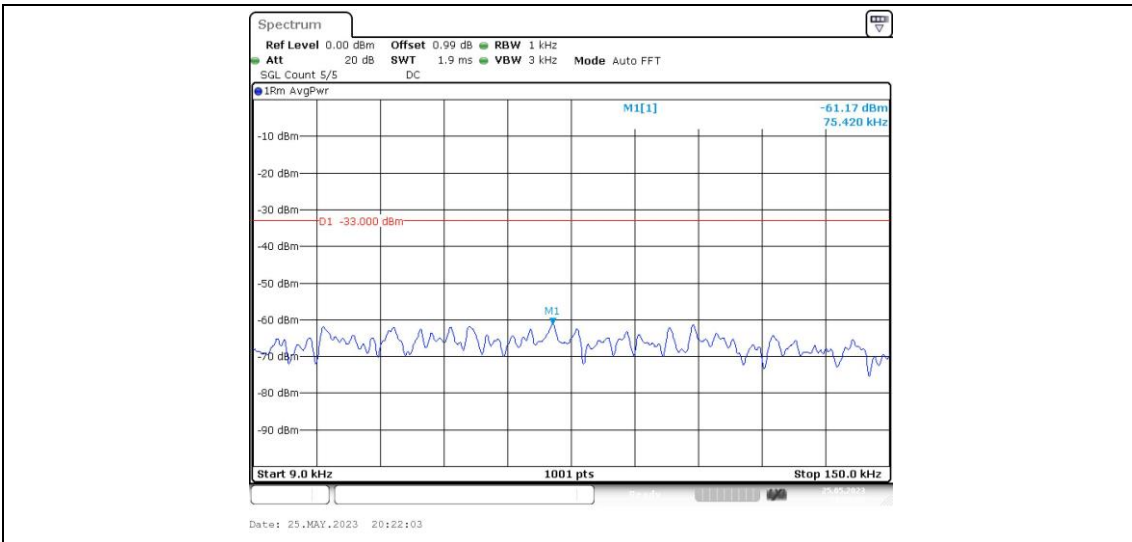

Band26-5MHz-QPSK-27015-1RB#0-Range1:0.009~0.15MHz