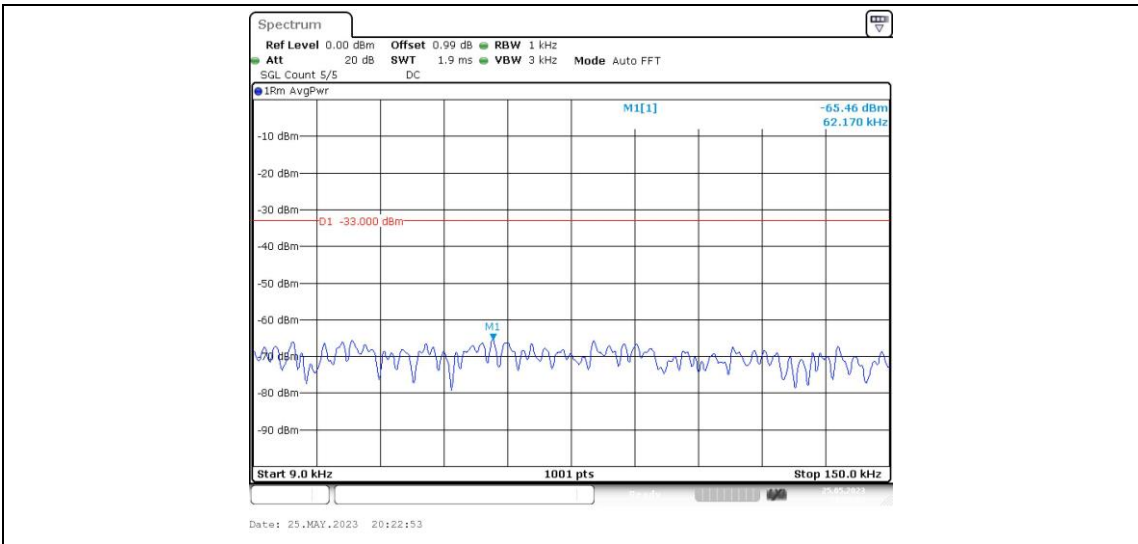

Band26-5MHz-16QAM-26915-1RB#0-Range1:0.009~0.15MHz

Band26-5MHz-16QAM-26915-1RB#0-Range2:0.15~30MHz

Band26-5MHz-16QAM-26915-1RB#0-Range3:30~1000MHz

Band26-5MHz-16QAM-26915-1RB#0-Range4:1000~10000MHz

Band26-5MHz-16QAM-27015-1RB#0-Range1:0.009~0.15MHz