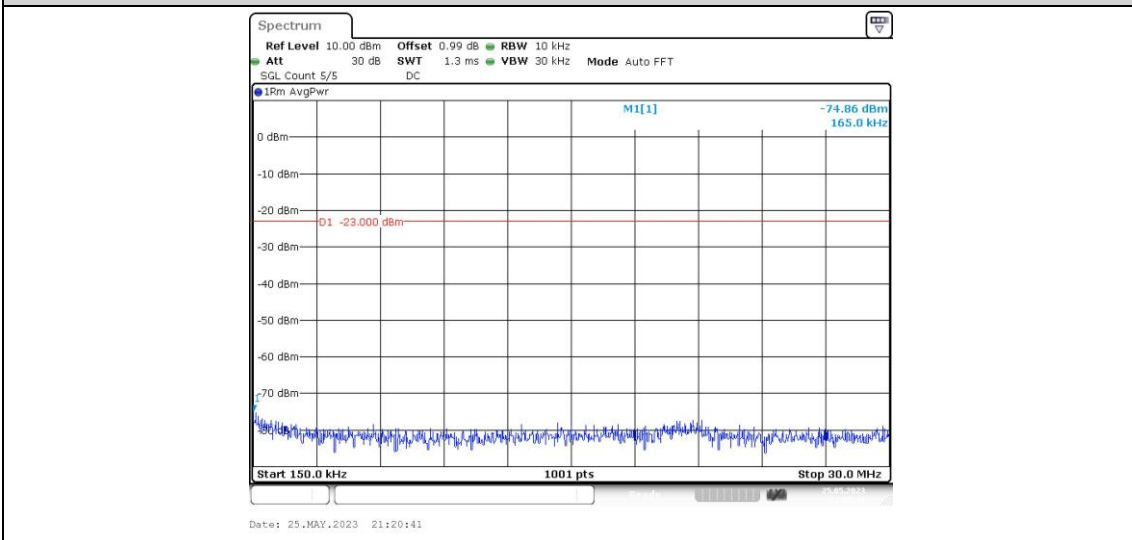

Band26-15MHz-16QAM-26865-1RB#0-Range2:0.15~30MHz

Band26-15MHz-16QAM-26865-1RB#0-Range3:30~1000MHz