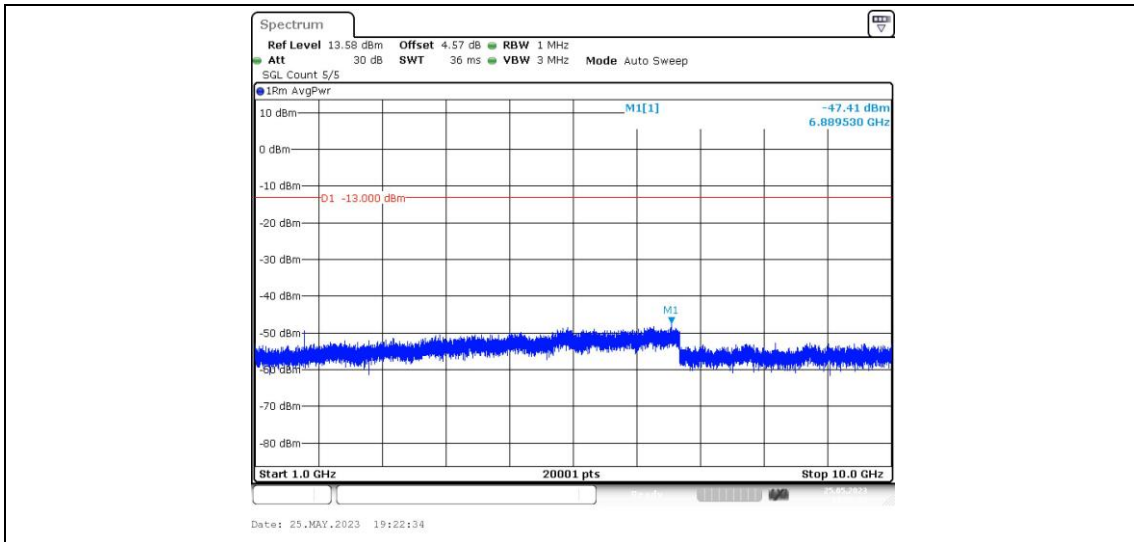

Band26-1.4MHz-16QAM-27033-1RB#0-Range1:0.009~0.15MHz

Band26-1.4MHz-16QAM-27033-1RB#0-Range2:0.15~30MHz

Band26-1.4MHz-16QAM-27033-1RB#0-Range3:30~1000MHz

Band26-1.4MHz-16QAM-27033-1RB#0-Range4:1000~10000MHz