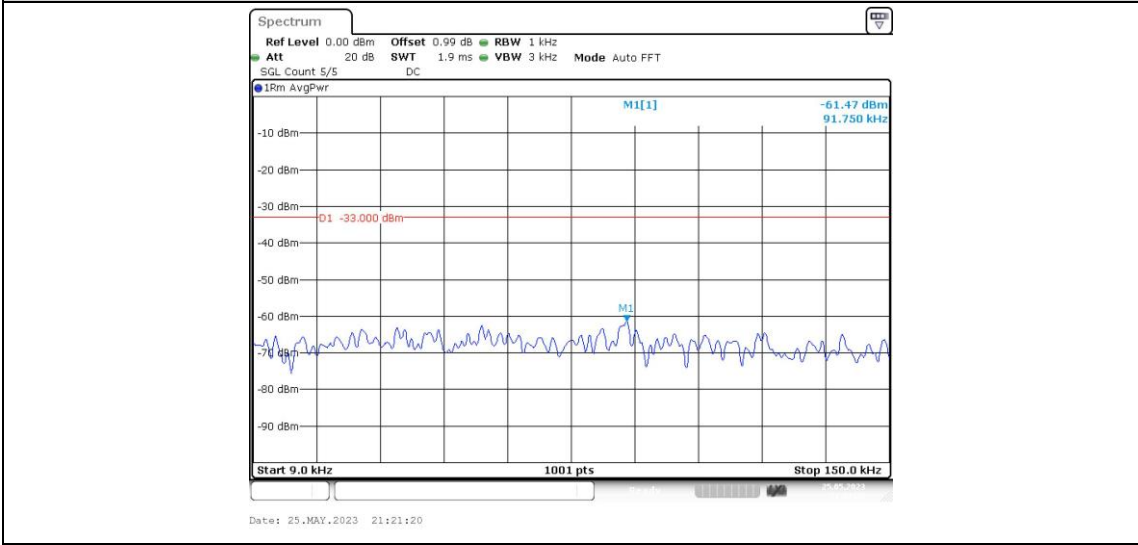

Band26-15MHz-QPSK-26915-1RB#0-Range1:0.009~0.15MHz