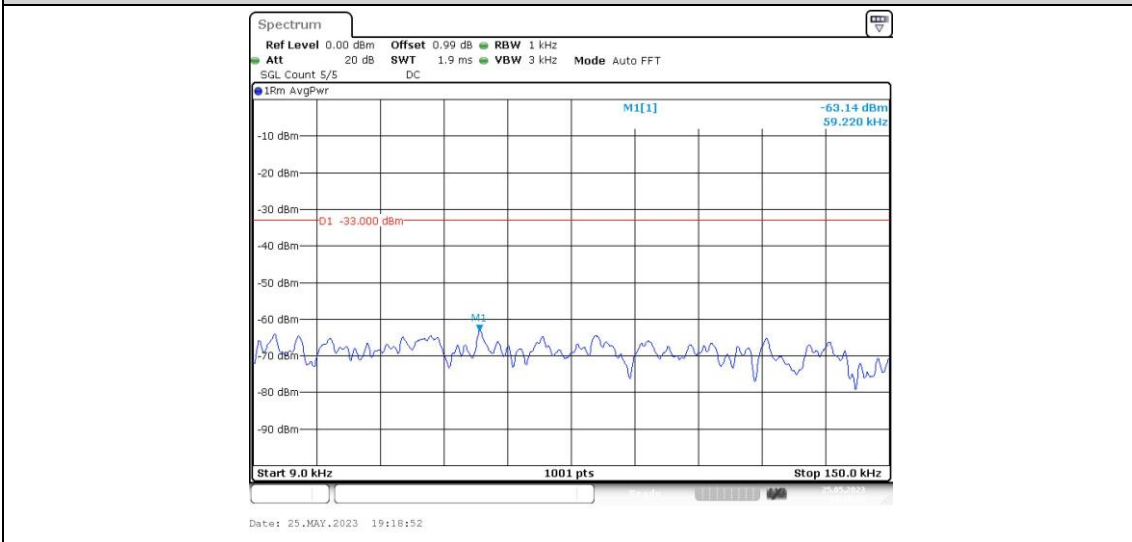

Band26-1.4MHz-16QAM-26797-1RB#0-Range1:0.009~0.15MHz

Band26-1.4MHz-16QAM-26797-1RB#0-Range2:0.15~30MHz

Band26-1.4MHz-16QAM-26797-1RB#0-Range3:30~1000MHz

Band26-1.4MHz-16QAM-26797-1RB#0-Range4:1000~10000MHz