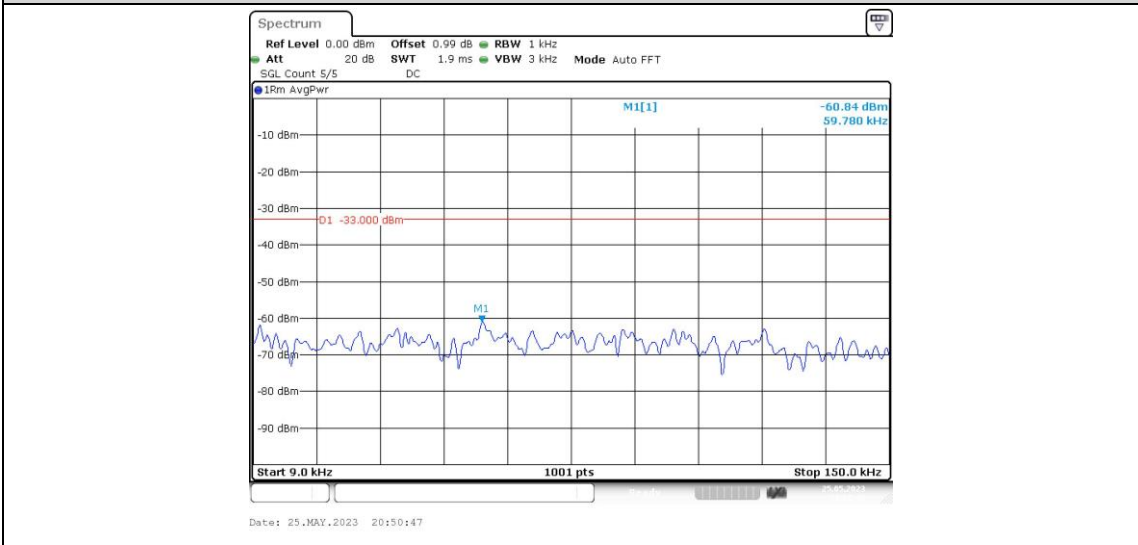

Band26-10MHz-QPSK-26915-1RB#0-Range1:0.009~0.15MHz