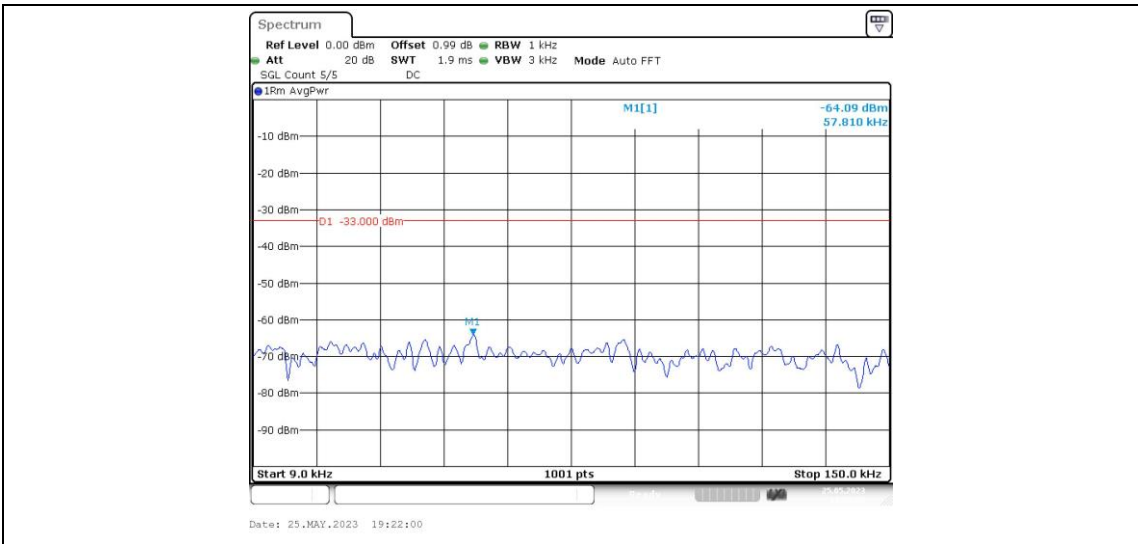

Band26-1.4MHz-16QAM-27033-1RB#0-Range1:0.009~0.15MHz