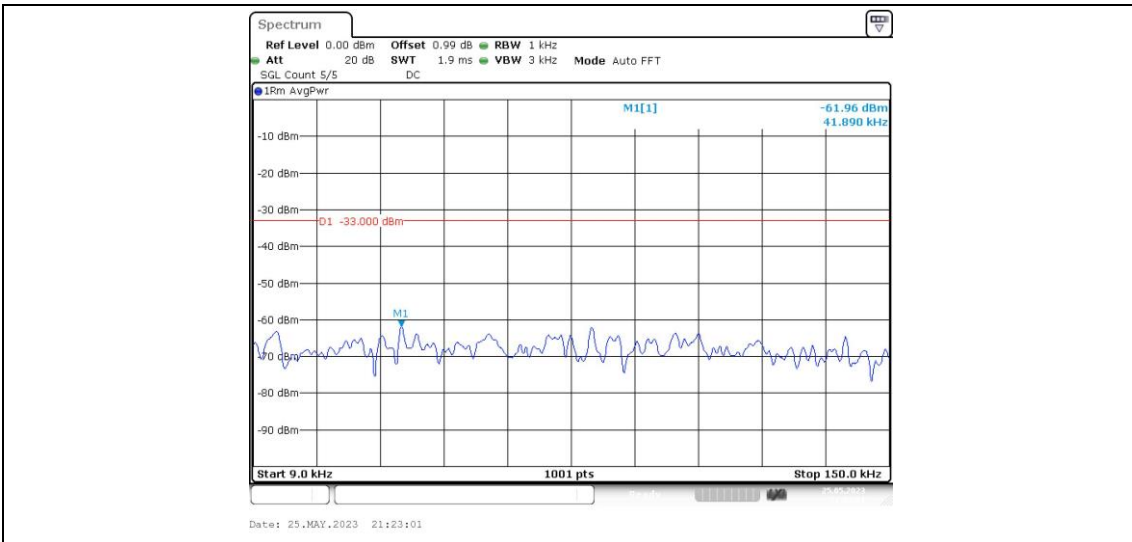

Band26-15MHz-QPSK-26965-1RB#0-Range1:0.009~0.15MHz