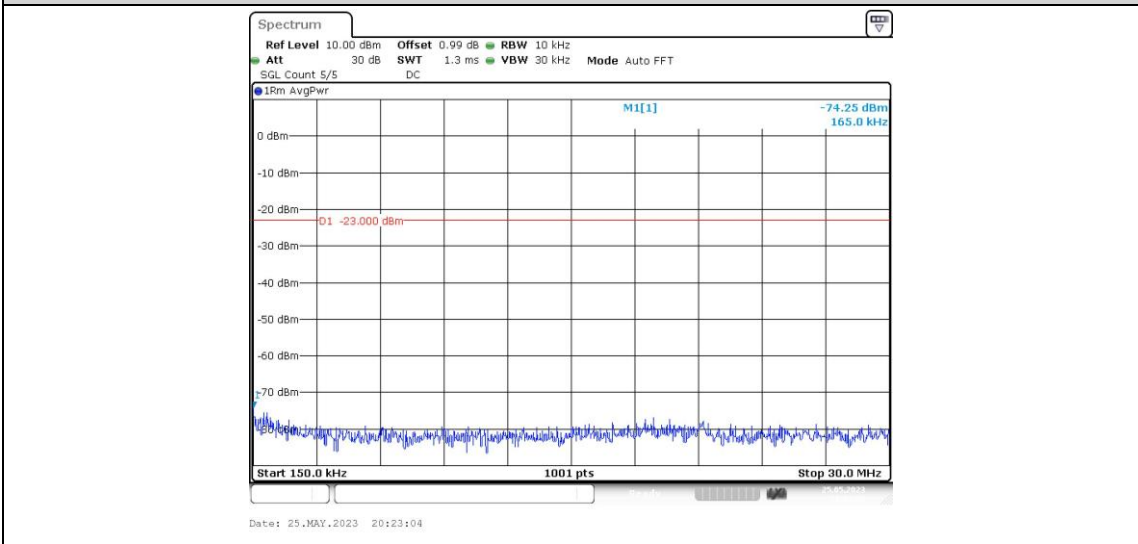

Band26-5MHz-16QAM-27015-1RB#0-Range2:0.15~30MHz