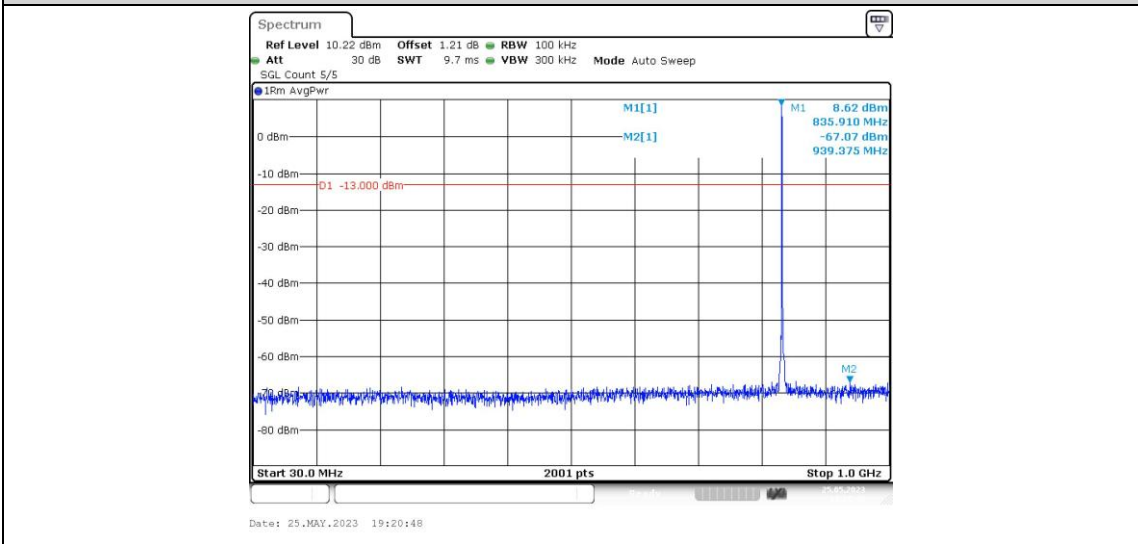

Band26-1.4MHz-16QAM-26915-1RB#0-Range3:30~1000MHz