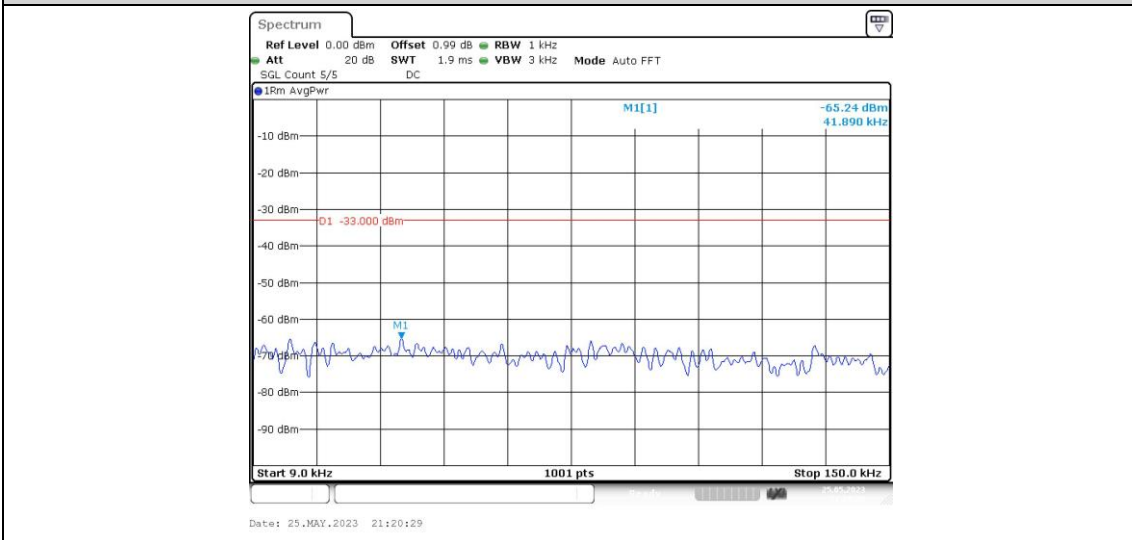

Band26-15MHz-QPSK-26965-1RB#0-Range1:0.009~0.15MHz

Band26-15MHz-QPSK-26965-1RB#0-Range2:0.15~30MHz

Band26-15MHz-QPSK-26965-1RB#0-Range3:30~1000MHz

Band26-15MHz-QPSK-26965-1RB#0-Range4:1000~10000MHz

Band26-15MHz-16QAM-26865-1RB#0-Range1:0.009~0.15MHz