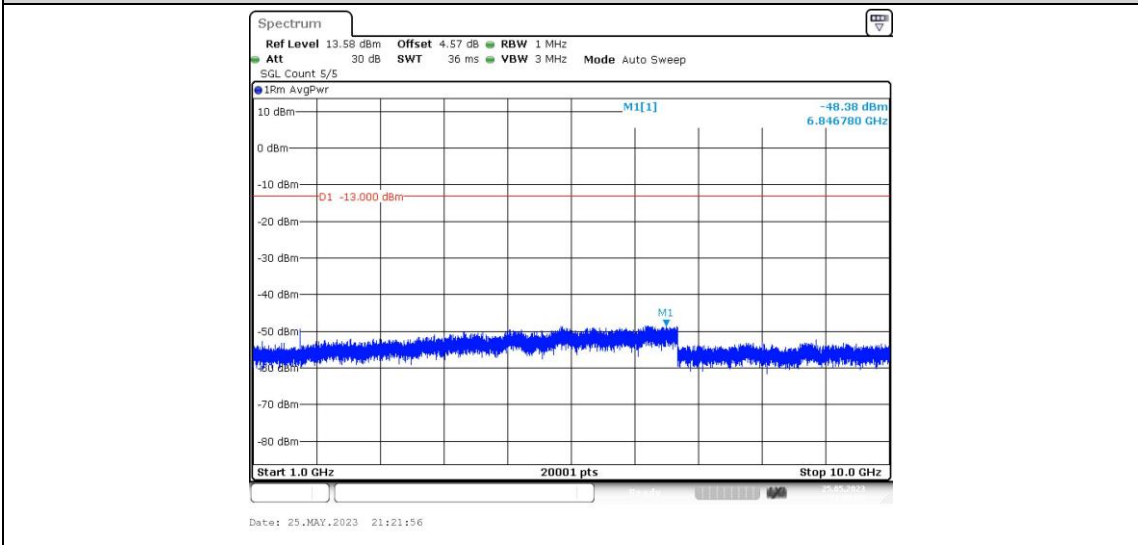

Band26-15MHz-QPSK-26865-1RB#0-Range4:1000~10000MHz

Band26-15MHz-QPSK-26915-1RB#0-Range1:0.009~0.15MHz

Band26-15MHz-QPSK-26915-1RB#0-Range2:0.15~30MHz

Band26-15MHz-QPSK-26915-1RB#0-Range3:30~1000MHz

Band26-15MHz-QPSK-26915-1RB#0-Range4:1000~10000MHz