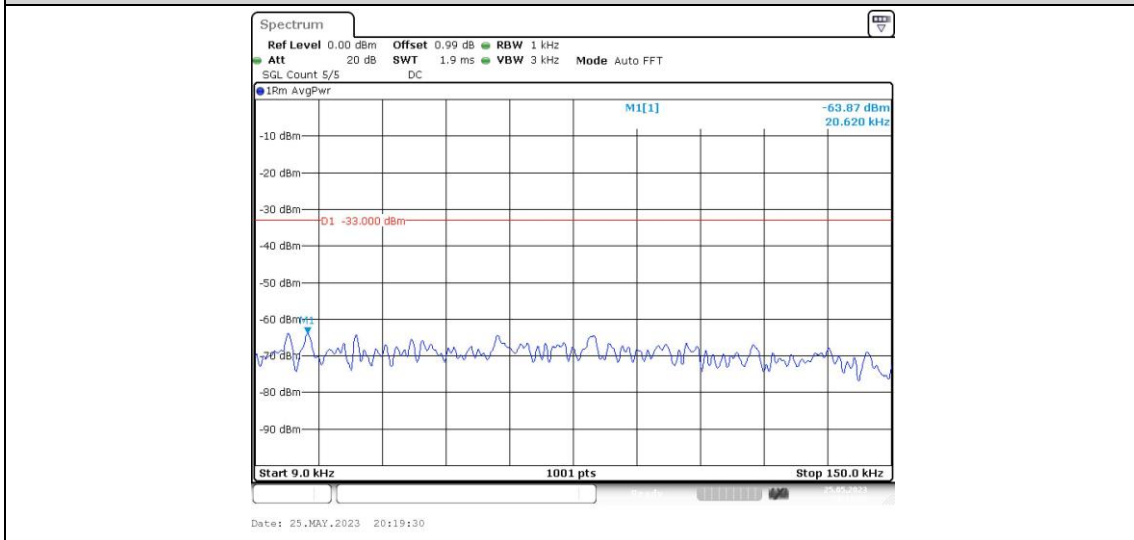

Band26-5MHz-16QAM-26815-1RB#0-Range1:0.009~0.15MHz