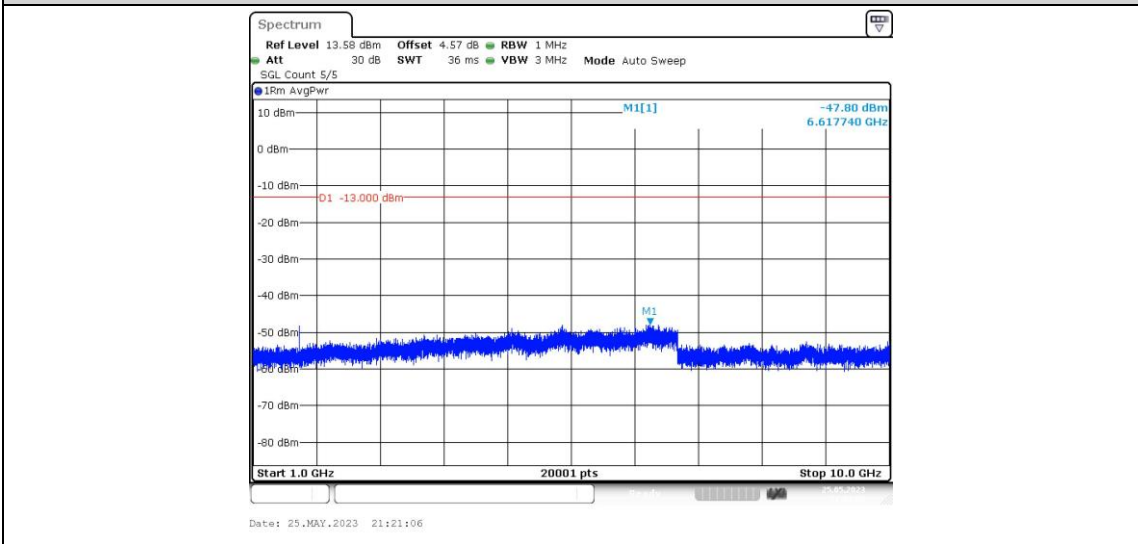

Band26-15MHz-QPSK-26965-1RB#0-Range1:0.009~0.15MHz

Band26-15MHz-QPSK-26965-1RB#0-Range2:0.15~30MHz

Band26-15MHz-QPSK-26965-1RB#0-Range3:30~1000MHz

Band26-15MHz-QPSK-26965-1RB#0-Range4:1000~10000MHz

Band26-15MHz-16QAM-26865-1RB#0-Range1:0.009~0.15MHz

Band26-15MHz-16QAM-26865-1RB#0-Range2:0.15~30MHz

Band26-15MHz-16QAM-26865-1RB#0-Range3:30~1000MHz

Band26-15MHz-16QAM-26865-1RB#0-Range4:1000~10000MHz

Band26-15MHz-16QAM-26915-1RB#0-Range1:0.009~0.15MHz

Band26-15MHz-16QAM-26915-1RB#0-Range2:0.15~30MHz