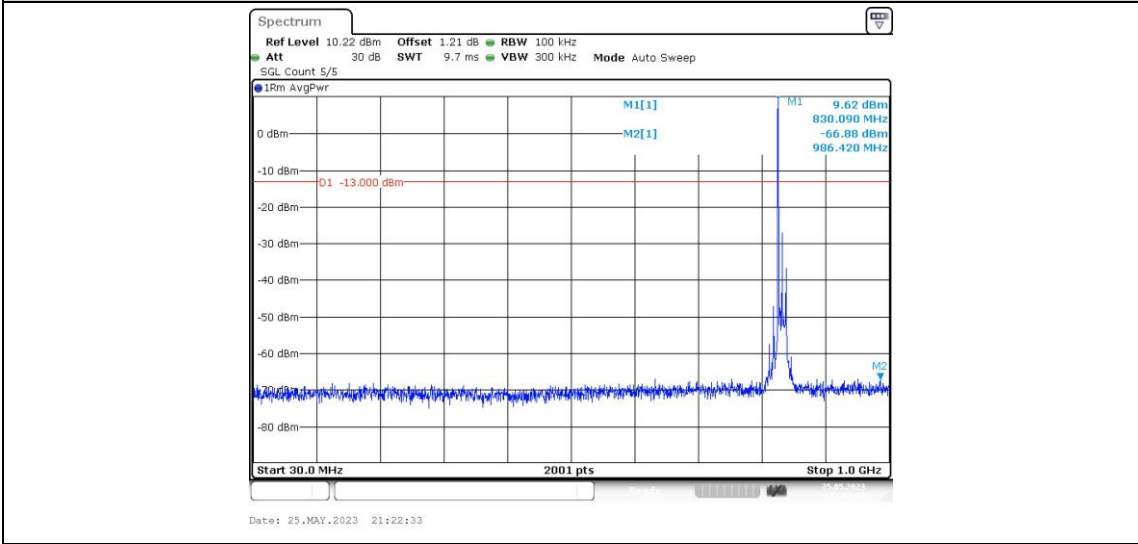

Band26-15MHz-16QAM-26915-1RB#0-Range4:1000~10000MHz