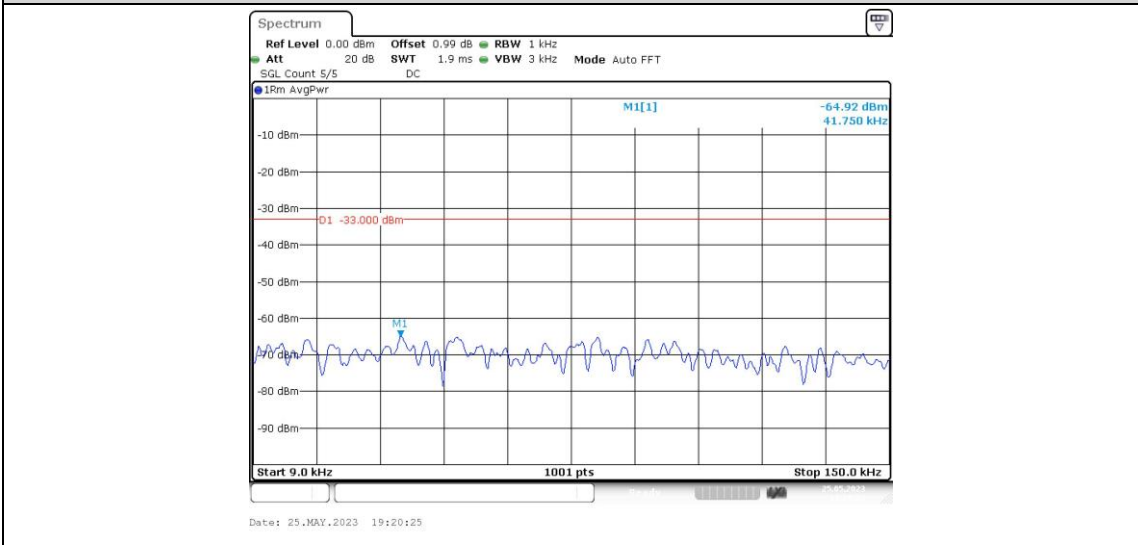

Band26-1.4MHz-16QAM-26915-1RB#0-Range1:0.009~0.15MHz