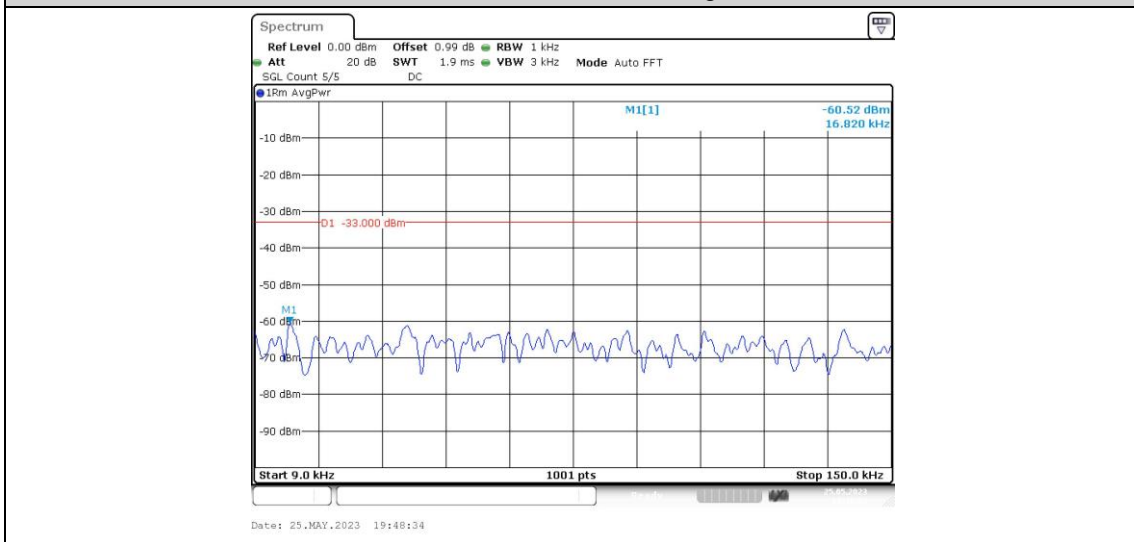

Band26-3MHz-16QAM-26805-1RB#0-Range1:0.009~0.15MHz