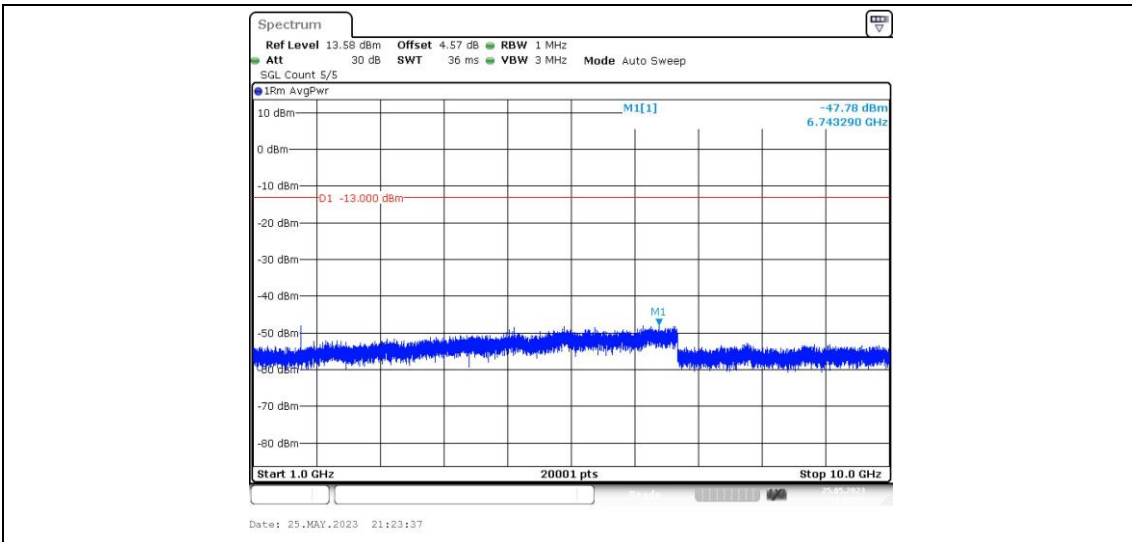

Band26-15MHz-QPSK-26965-1RB#0-Range1:0.009~0.15MHz

Band26-15MHz-QPSK-26965-1RB#0-Range2:0.15~30MHz

Band26-15MHz-QPSK-26965-1RB#0-Range3:30~1000MHz

Band26-15MHz-QPSK-26965-1RB#0-Range4:1000~10000MHz

Band26-15MHz-16QAM-26865-1RB#0-Range1:0.009~0.15MHz