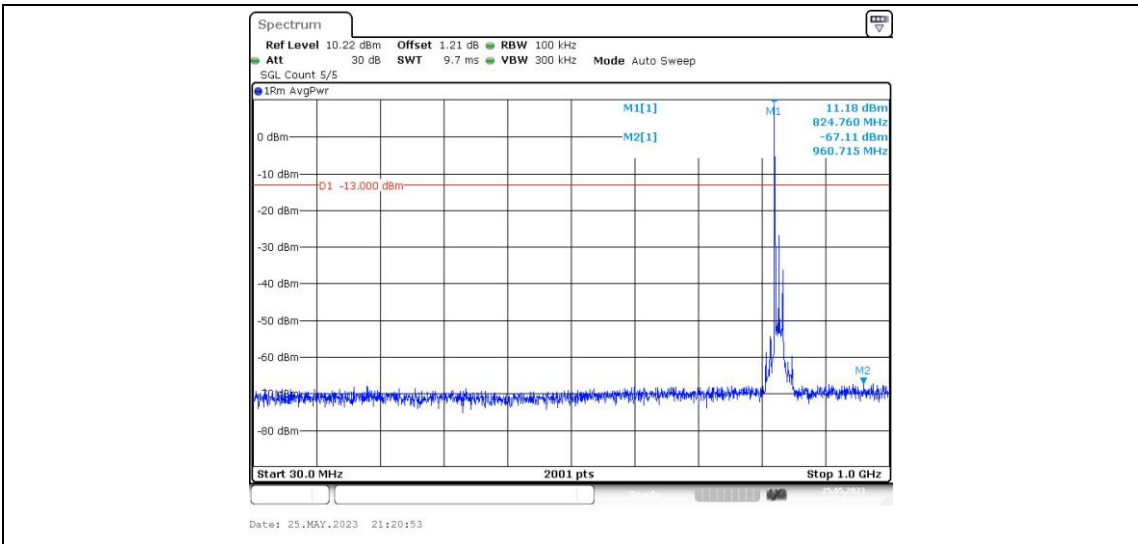

Band26-15MHz-16QAM-26865-1RB#0-Range4:1000~10000MHz