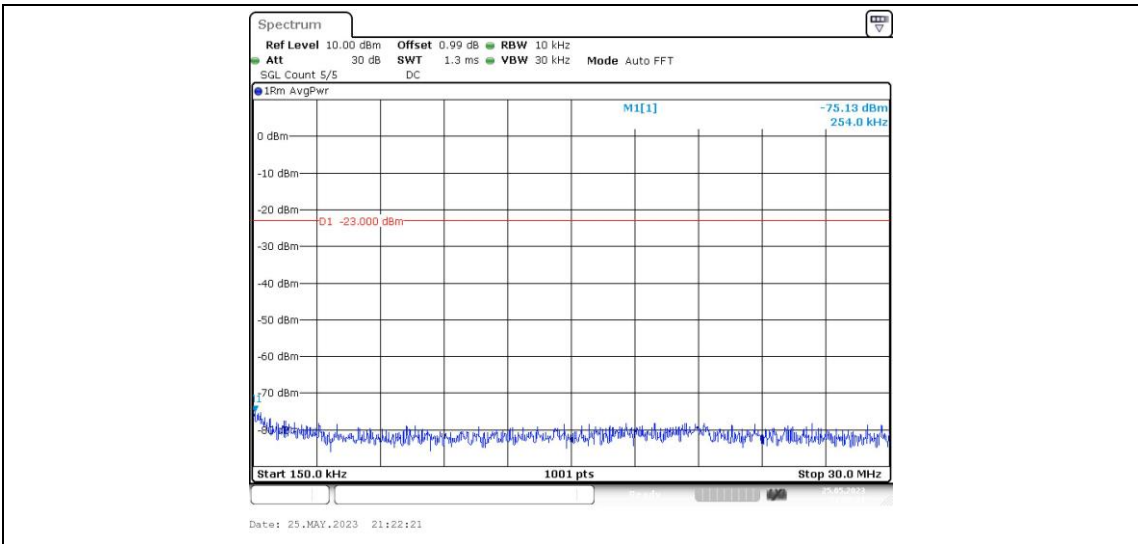

Band26-15MHz-16QAM-26865-1RB#0-Range2:0.15~30MHz

Band26-15MHz-16QAM-26865-1RB#0-Range3:30~1000MHz

Band26-15MHz-16QAM-26865-1RB#0-Range4:1000~10000MHz

Band26-15MHz-16QAM-26915-1RB#0-Range1:0.009~0.15MHz

Band26-15MHz-16QAM-26915-1RB#0-Range2:0.15~30MHz