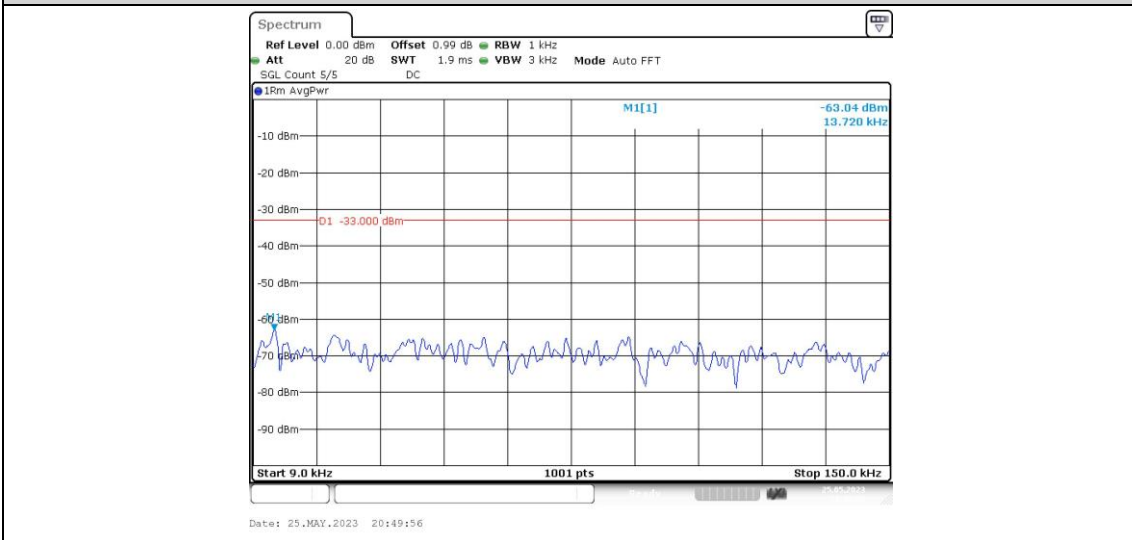

Band26-10MHz-16QAM-26840-1RB#0-Range1:0.009~0.15MHz