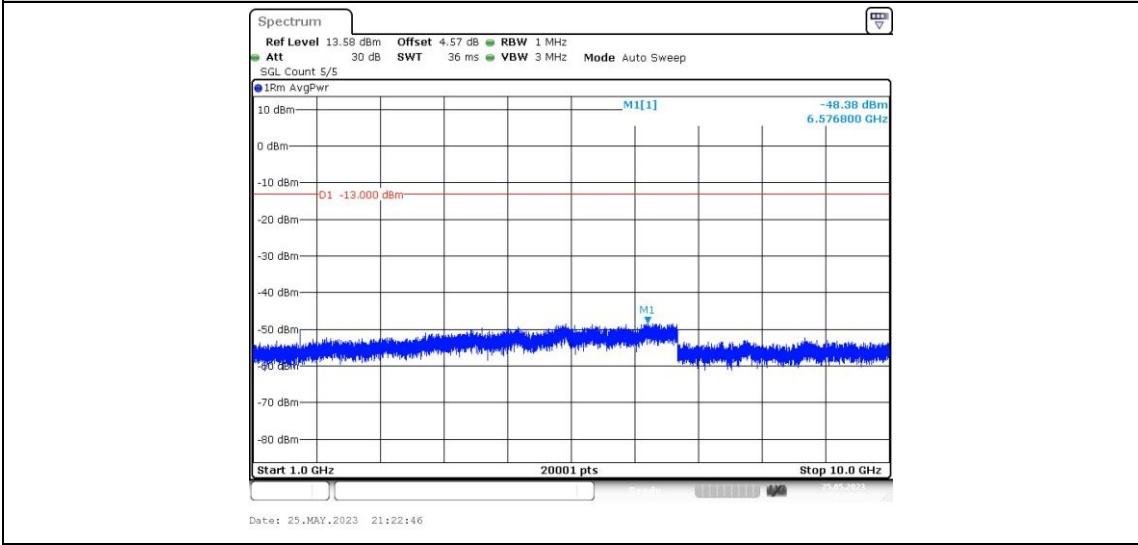

Band26-15MHz-16QAM-26965-1RB#0-Range1:0.009~0.15MHz