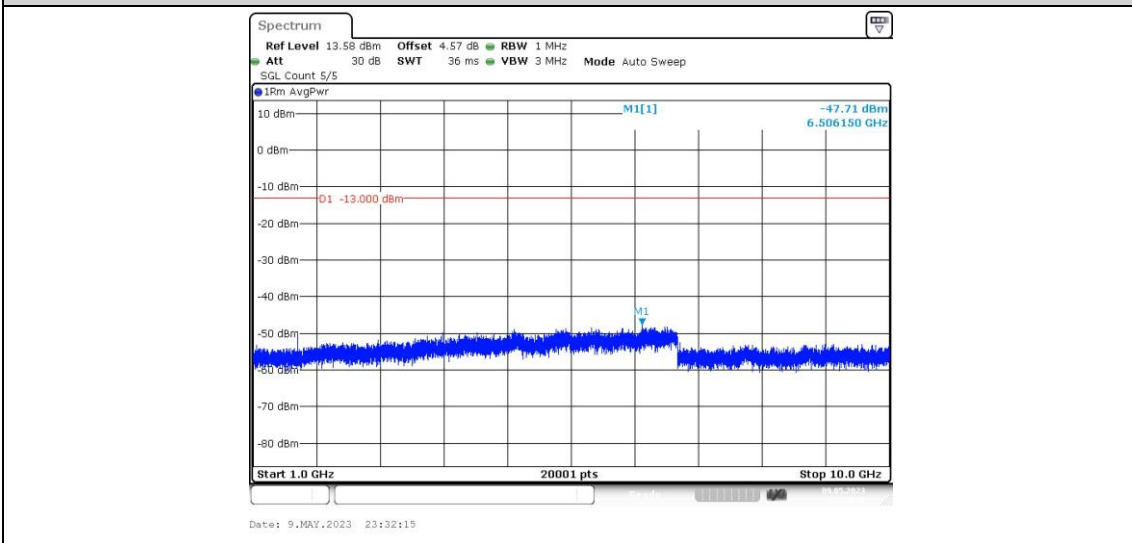

Band26-10MHz-QPSK-26740-1RB#0-Range4:1000~10000MHz

Band26-10MHz-16QAM-26740-1RB#0-Range1:0.009~0.15MHz

Band26-10MHz-16QAM-26740-1RB#0-Range2:0.15~30MHz

Band26-10MHz-16QAM-26740-1RB#0-Range3:30~1000MHz

Band26-10MHz-16QAM-26740-1RB#0-Range4:1000~10000MHz

Appendix F: Frequency Stability

Test Result

Band	Bandwidth	Modulation	Channel	RB Configure	Voltage		Deviation (Hz)	Deviation (ppm)	Limit (ppm)	Verdict
					Voltage [Vdc]	Temperature (°C)				
Band2 6	1.4MHz	QPSK	26697	6RB#0	VL	NT	-4.63	-0.005683	±2.5	PASS
Band2 6	1.4MHz	QPSK	26697	6RB#0	VN	NT	3.76	0.004615	±2.5	PASS
Band2 6	1.4MHz	QPSK	26697	6RB#0	VH	NT	-2.73	-0.003351	±2.5	PASS
Band2 6	1.4MHz	QPSK	26740	6RB#0	VL	NT	-2.49	-0.003040	±2.5	PASS
Band2 6	1.4MHz	QPSK	26740	6RB#0	VN	NT	7.47	0.009121	±2.5	PASS
Band2 6	1.4MHz	QPSK	26740	6RB#0	VH	NT	8.05	0.009829	±2.5	PASS
Band2 6	1.4MHz	QPSK	26783	6RB#0	VL	NT	-9.56	-0.011612	±2.5	PASS
Band2 6	1.4MHz	QPSK	26783	6RB#0	VN	NT	4.51	0.005478	±2.5	PASS
Band2 6	1.4MHz	QPSK	26783	6RB#0	VH	NT	-8.00	-0.009717	±2.5	PASS
Band2 6	1.4MHz	16QAM	26697	6RB#0	VL	NT	2.23	0.002737	±2.5	PASS
Band2 6	1.4MHz	16QAM	26697	6RB#0	VN	NT	-9.43	-0.011575	±2.5	PASS
Band2 6	1.4MHz	16QAM	26697	6RB#0	VH	NT	-5.32	-0.006530	±2.5	PASS
Band2 6	1.4MHz	16QAM	26740	6RB#0	VL	NT	-2.35	-0.002869	±2.5	PASS
Band2 6	1.4MHz	16QAM	26740	6RB#0	VN	NT	6.94	0.008474	±2.5	PASS
Band2 6	1.4MHz	16QAM	26740	6RB#0	VH	NT	-2.55	-0.003114	±2.5	PASS
Band2 6	1.4MHz	16QAM	26783	6RB#0	VL	NT	-8.96	-0.010883	±2.5	PASS
Band2 6	1.4MHz	16QAM	26783	6RB#0	VN	NT	-2.15	-0.002611	±2.5	PASS
Band2	1.4MHz	16QAM	26783	6RB#0	VH	NT	-8.61	-0.010458	±2.5	PASS