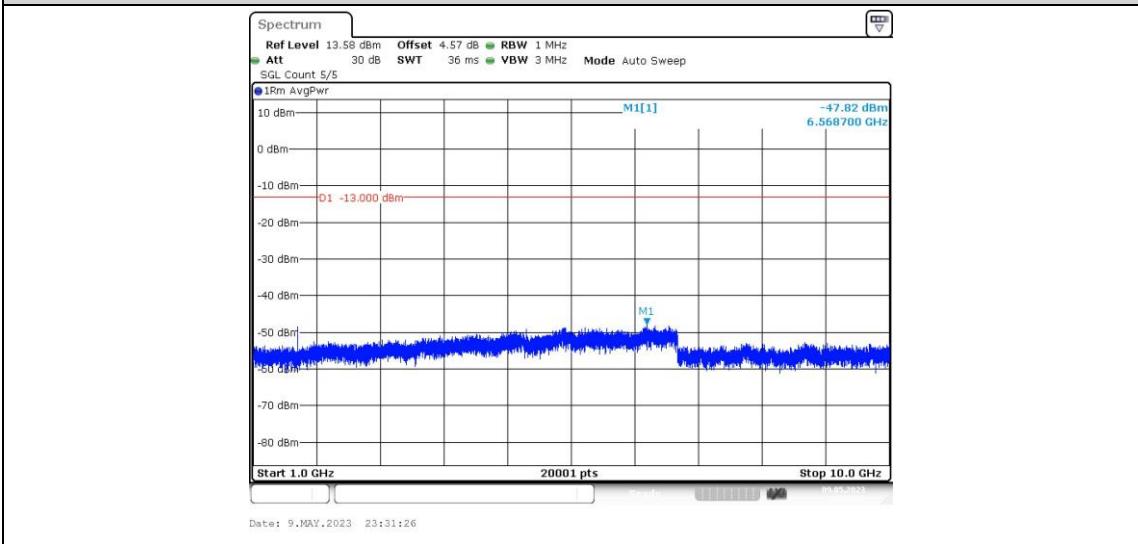

Band26-10MHz-QPSK-26740-1RB#0-Range4:1000~10000MHz

Band26-10MHz-16QAM-26740-1RB#0-Range1:0.009~0.15MHz

Band26-10MHz-16QAM-26740-1RB#0-Range2:0.15~30MHz

Band26-10MHz-16QAM-26740-1RB#0-Range3:30~1000MHz

Band26-10MHz-16QAM-26740-1RB#0-Range4:1000~10000MHz

Appendix F: Frequency Stability

Test Result

Band	Bandwidth	Modulation	Channel	RB Configure	Voltage		Deviation (Hz)	Deviation (ppm)	Limit (ppm)	Verdict
					Voltage [Vdc]	Temperature (°C)				
Band2 6	1.4MHz	QPSK	26697	6RB#0	VL	NT	-4.63	-0.005683	±2.5	PASS
Band2 6	1.4MHz	QPSK	26697	6RB#0	VN	NT	3.76	0.004615	±2.5	PASS
Band2 6	1.4MHz	QPSK	26697	6RB#0	VH	NT	-2.73	-0.003351	±2.5	PASS
Band2 6	1.4MHz	QPSK	26740	6RB#0	VL	NT	-2.49	-0.003040	±2.5	PASS
Band2 6	1.4MHz	QPSK	26740	6RB#0	VN	NT	7.47	0.009121	±2.5	PASS
Band2 6	1.4MHz	QPSK	26740	6RB#0	VH	NT	8.05	0.009829	±2.5	PASS
Band2 6	1.4MHz	QPSK	26783	6RB#0	VL	NT	-9.56	-0.011612	±2.5	PASS
Band2 6	1.4MHz	QPSK	26783	6RB#0	VN	NT	4.51	0.005478	±2.5	PASS
Band2 6	1.4MHz	QPSK	26783	6RB#0	VH	NT	-8.00	-0.009717	±2.5	PASS
Band2 6	1.4MHz	16QAM	26697	6RB#0	VL	NT	2.23	0.002737	±2.5	PASS
Band2 6	1.4MHz	16QAM	26697	6RB#0	VN	NT	-9.43	-0.011575	±2.5	PASS
Band2 6	1.4MHz	16QAM	26697	6RB#0	VH	NT	-5.32	-0.006530	±2.5	PASS
Band2 6	1.4MHz	16QAM	26740	6RB#0	VL	NT	-2.35	-0.002869	±2.5	PASS
Band2 6	1.4MHz	16QAM	26740	6RB#0	VN	NT	6.94	0.008474	±2.5	PASS
Band2 6	1.4MHz	16QAM	26740	6RB#0	VH	NT	-2.55	-0.003114	±2.5	PASS
Band2 6	1.4MHz	16QAM	26783	6RB#0	VL	NT	-8.96	-0.010883	±2.5	PASS
Band2 6	1.4MHz	16QAM	26783	6RB#0	VN	NT	-2.15	-0.002611	±2.5	PASS
Band2	1.4MHz	16QAM	26783	6RB#0	VH	NT	-8.61	-0.010458	±2.5	PASS