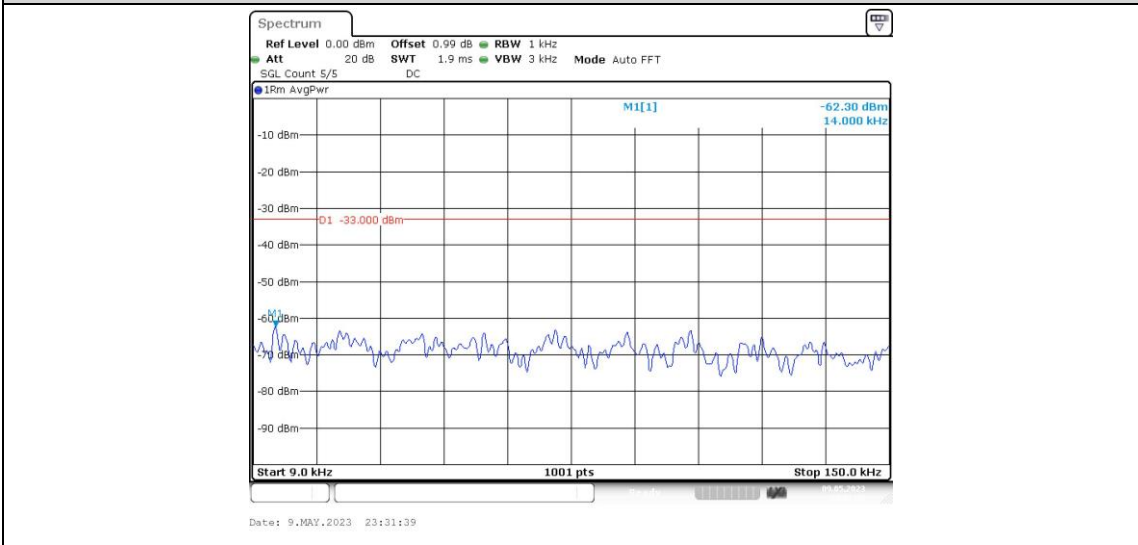

Band26-10MHz-QPSK-26740-1RB#0-Range4:1000~10000MHz

Band26-10MHz-16QAM-26740-1RB#0-Range1:0.009~0.15MHz

Band26-10MHz-16QAM-26740-1RB#0-Range2:0.15~30MHz

Band26-10MHz-16QAM-26740-1RB#0-Range3:30~1000MHz

Band26-10MHz-16QAM-26740-1RB#0-Range4:1000~10000MHz

Appendix F: Frequency Stability

Test Result

Band	Bandwidth	Modulation	Channel	RB Configure	Voltage		Deviation (Hz)	Deviation (ppm)	Limit (ppm)	Verdict
					Voltage [Vdc]	Temperature (°C)				
Band2 6	1.4MHz	QPSK	26697	6RB#0	VL	NT	-4.63	-0.005683	±2.5	PASS
Band2 6	1.4MHz	QPSK	26697	6RB#0	VN	NT	3.76	0.004615	±2.5	PASS
Band2 6	1.4MHz	QPSK	26697	6RB#0	VH	NT	-2.73	-0.003351	±2.5	PASS
Band2 6	1.4MHz	QPSK	26740	6RB#0	VL	NT	-2.49	-0.003040	±2.5	PASS
Band2 6	1.4MHz	QPSK	26740	6RB#0	VN	NT	7.47	0.009121	±2.5	PASS
Band2 6	1.4MHz	QPSK	26740	6RB#0	VH	NT	8.05	0.009829	±2.5	PASS
Band2 6	1.4MHz	QPSK	26783	6RB#0	VL	NT	-9.56	-0.011612	±2.5	PASS
Band2 6	1.4MHz	QPSK	26783	6RB#0	VN	NT	4.51	0.005478	±2.5	PASS
Band2 6	1.4MHz	QPSK	26783	6RB#0	VH	NT	-8.00	-0.009717	±2.5	PASS
Band2 6	1.4MHz	16QAM	26697	6RB#0	VL	NT	2.23	0.002737	±2.5	PASS
Band2 6	1.4MHz	16QAM	26697	6RB#0	VN	NT	-9.43	-0.011575	±2.5	PASS
Band2 6	1.4MHz	16QAM	26697	6RB#0	VH	NT	-5.32	-0.006530	±2.5	PASS
Band2 6	1.4MHz	16QAM	26740	6RB#0	VL	NT	-2.35	-0.002869	±2.5	PASS
Band2 6	1.4MHz	16QAM	26740	6RB#0	VN	NT	6.94	0.008474	±2.5	PASS
Band2 6	1.4MHz	16QAM	26740	6RB#0	VH	NT	-2.55	-0.003114	±2.5	PASS
Band2 6	1.4MHz	16QAM	26783	6RB#0	VL	NT	-8.96	-0.010883	±2.5	PASS
Band2 6	1.4MHz	16QAM	26783	6RB#0	VN	NT	-2.15	-0.002611	±2.5	PASS
Band2	1.4MHz	16QAM	26783	6RB#0	VH	NT	-8.61	-0.010458	±2.5	PASS