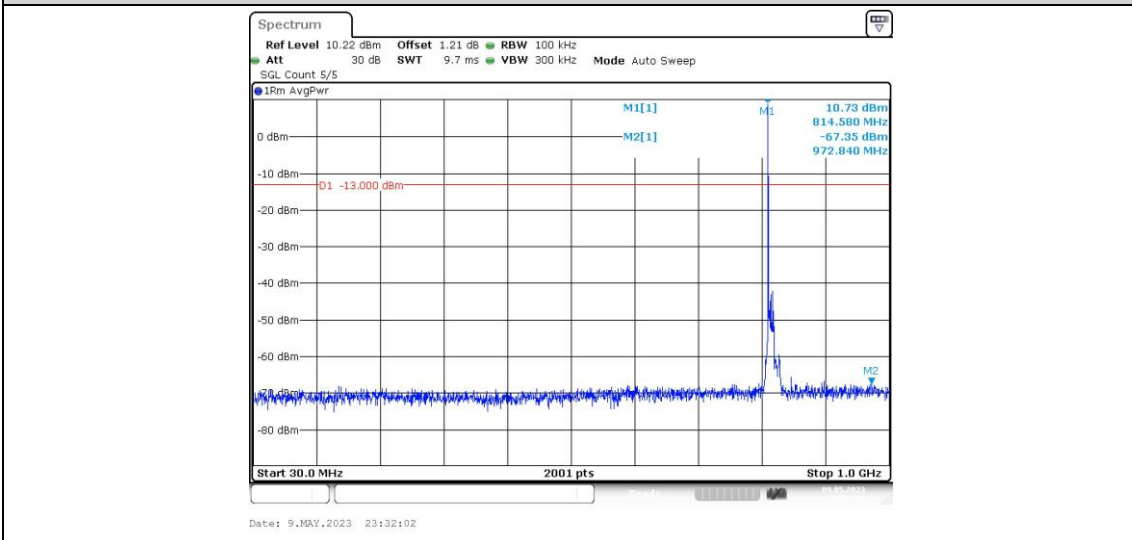

Band26-10MHz-QPSK-26740-1RB#0-Range4:1000~10000MHz

Band26-10MHz-16QAM-26740-1RB#0-Range1:0.009~0.15MHz

Band26-10MHz-16QAM-26740-1RB#0-Range2:0.15~30MHz

Band26-10MHz-16QAM-26740-1RB#0-Range3:30~1000MHz

Band26-10MHz-16QAM-26740-1RB#0-Range4:1000~10000MHz

Appendix F: Frequency Stability

Test Result

Band	Bandwidth	Modulation	Channel	RB Configure	Voltage		Deviation (Hz)	Deviation (ppm)	Limit (ppm)	Verdict
					Voltage [Vdc]	Temperature (°C)				
Band2 6	1.4MHz	QPSK	26697	6RB#0	VL	NT	-4.63	-0.005683	±2.5	PASS
Band2 6	1.4MHz	QPSK	26697	6RB#0	VN	NT	3.76	0.004615	±2.5	PASS
Band2 6	1.4MHz	QPSK	26697	6RB#0	VH	NT	-2.73	-0.003351	±2.5	PASS
Band2 6	1.4MHz	QPSK	26740	6RB#0	VL	NT	-2.49	-0.003040	±2.5	PASS
Band2 6	1.4MHz	QPSK	26740	6RB#0	VN	NT	7.47	0.009121	±2.5	PASS
Band2 6	1.4MHz	QPSK	26740	6RB#0	VH	NT	8.05	0.009829	±2.5	PASS
Band2 6	1.4MHz	QPSK	26783	6RB#0	VL	NT	-9.56	-0.011612	±2.5	PASS
Band2 6	1.4MHz	QPSK	26783	6RB#0	VN	NT	4.51	0.005478	±2.5	PASS
Band2 6	1.4MHz	QPSK	26783	6RB#0	VH	NT	-8.00	-0.009717	±2.5	PASS
Band2 6	1.4MHz	16QAM	26697	6RB#0	VL	NT	2.23	0.002737	±2.5	PASS
Band2 6	1.4MHz	16QAM	26697	6RB#0	VN	NT	-9.43	-0.011575	±2.5	PASS
Band2 6	1.4MHz	16QAM	26697	6RB#0	VH	NT	-5.32	-0.006530	±2.5	PASS
Band2 6	1.4MHz	16QAM	26740	6RB#0	VL	NT	-2.35	-0.002869	±2.5	PASS
Band2 6	1.4MHz	16QAM	26740	6RB#0	VN	NT	6.94	0.008474	±2.5	PASS
Band2 6	1.4MHz	16QAM	26740	6RB#0	VH	NT	-2.55	-0.003114	±2.5	PASS
Band2 6	1.4MHz	16QAM	26783	6RB#0	VL	NT	-8.96	-0.010883	±2.5	PASS
Band2 6	1.4MHz	16QAM	26783	6RB#0	VN	NT	-2.15	-0.002611	±2.5	PASS
Band2	1.4MHz	16QAM	26783	6RB#0	VH	NT	-8.61	-0.010458	±2.5	PASS