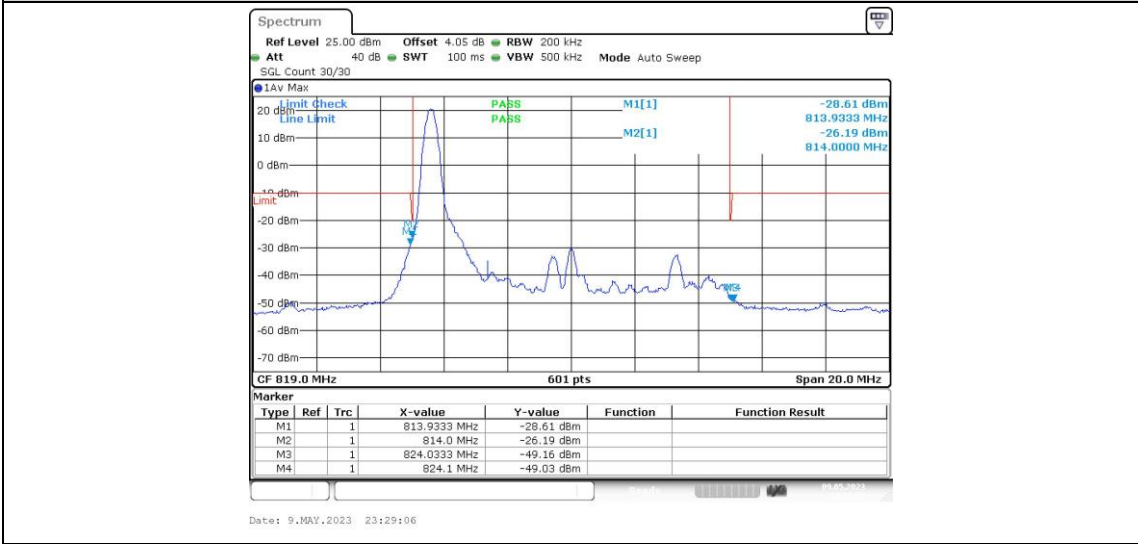

Band26-10MHz-QPSK-26740-1RB#0

Band26-10MHz-QPSK-26740-1RB#49

Band26-10MHz-QPSK-26740-50RB#0

Appendix E: Conducted Spurious Emission

Test Result

Band	Bandwidth	Modulation	Channel	RB Configuration	Frequency Range	Verdict
Band26	1.4MHz	QPSK	26697	1RB#0	Range1:0.009~0.15MHz	PASS
Band26	1.4MHz	QPSK	26697	1RB#0	Range2:0.15~30MHz	PASS
Band26	1.4MHz	QPSK	26697	1RB#0	Range3:30~1000MHz	PASS
Band26	1.4MHz	QPSK	26697	1RB#0	Range4:1000~10000MHz	PASS
Band26	1.4MHz	QPSK	26740	1RB#0	Range1:0.009~0.15MHz	PASS
Band26	1.4MHz	QPSK	26740	1RB#0	Range2:0.15~30MHz	PASS
Band26	1.4MHz	QPSK	26740	1RB#0	Range3:30~1000MHz	PASS
Band26	1.4MHz	QPSK	26740	1RB#0	Range4:1000~10000MHz	PASS
Band26	1.4MHz	QPSK	26783	1RB#0	Range1:0.009~0.15MHz	PASS
Band26	1.4MHz	QPSK	26783	1RB#0	Range2:0.15~30MHz	PASS
Band26	1.4MHz	QPSK	26783	1RB#0	Range3:30~1000MHz	PASS
Band26	1.4MHz	QPSK	26783	1RB#0	Range4:1000~10000MHz	PASS
Band26	1.4MHz	16QAM	26697	1RB#0	Range1:0.009~0.15MHz	PASS
Band26	1.4MHz	16QAM	26697	1RB#0	Range2:0.15~30MHz	PASS
Band26	1.4MHz	16QAM	26697	1RB#0	Range3:30~1000MHz	PASS
Band26	1.4MHz	16QAM	26697	1RB#0	Range4:1000~10000MHz	PASS
Band26	1.4MHz	16QAM	26740	1RB#0	Range1:0.009~0.15MHz	PASS
Band26	1.4MHz	16QAM	26740	1RB#0	Range2:0.15~30MHz	PASS
Band26	1.4MHz	16QAM	26740	1RB#0	Range3:30~1000MHz	PASS
Band26	1.4MHz	16QAM	26740	1RB#0	Range4:1000~10000MHz	PASS
Band26	1.4MHz	16QAM	26783	1RB#0	Range1:0.009~0.15MHz	PASS
Band26	1.4MHz	16QAM	26783	1RB#0	Range2:0.15~30MHz	PASS
Band26	1.4MHz	16QAM	26783	1RB#0	Range3:30~1000MHz	PASS
Band26	1.4MHz	16QAM	26783	1RB#0	Range4:1000~10000MHz	PASS
Band26	3MHz	QPSK	26705	1RB#0	Range1:0.009~0.15MHz	PASS
Band26	3MHz	QPSK	26705	1RB#0	Range2:0.15~30MHz	PASS
Band26	3MHz	QPSK	26705	1RB#0	Range3:30~1000MHz	PASS
Band26	3MHz	QPSK	26705	1RB#0	Range4:1000~10000MHz	PASS
Band26	3MHz	QPSK	26740	1RB#0	Range1:0.009~0.15MHz	PASS
Band26	3MHz	QPSK	26740	1RB#0	Range2:0.15~30MHz	PASS
Band26	3MHz	QPSK	26740	1RB#0	Range3:30~1000MHz	PASS
Band26	3MHz	QPSK	26740	1RB#0	Range4:1000~10000MHz	PASS
Band26	3MHz	QPSK	26775	1RB#0	Range1:0.009~0.15MHz	PASS
Band26	3MHz	QPSK	26775	1RB#0	Range2:0.15~30MHz	PASS
Band26	3MHz	QPSK	26775	1RB#0	Range3:30~1000MHz	PASS
Band26	3MHz	QPSK	26775	1RB#0	Range4:1000~10000MHz	PASS