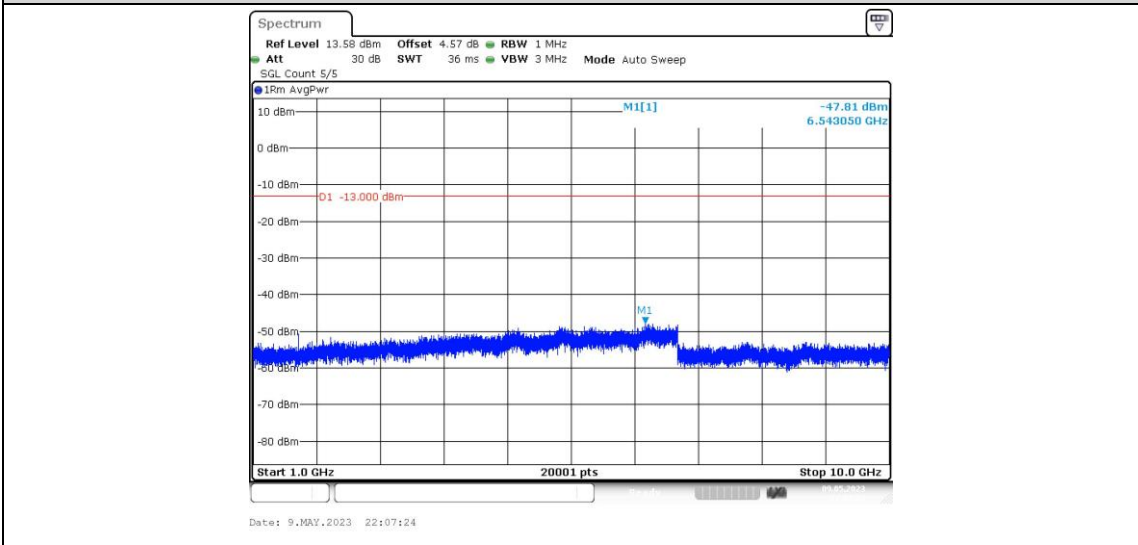

Band26-1.4MHz-16QAM-26740-1RB#0-Range4:1000~10000MHz