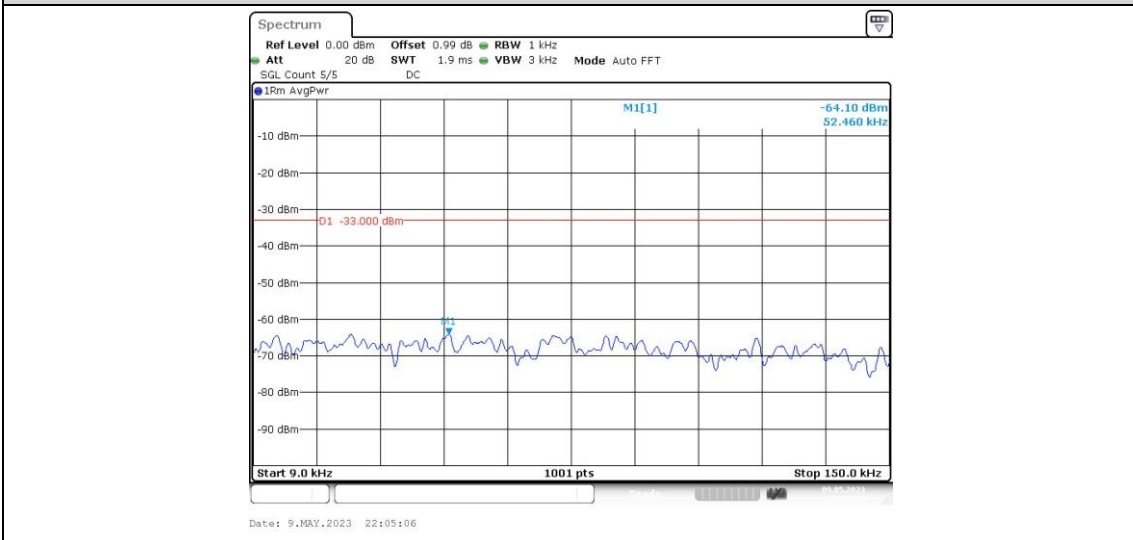

Band26-1.4MHz-16QAM-26697-1RB#0-Range1:0.009~0.15MHz