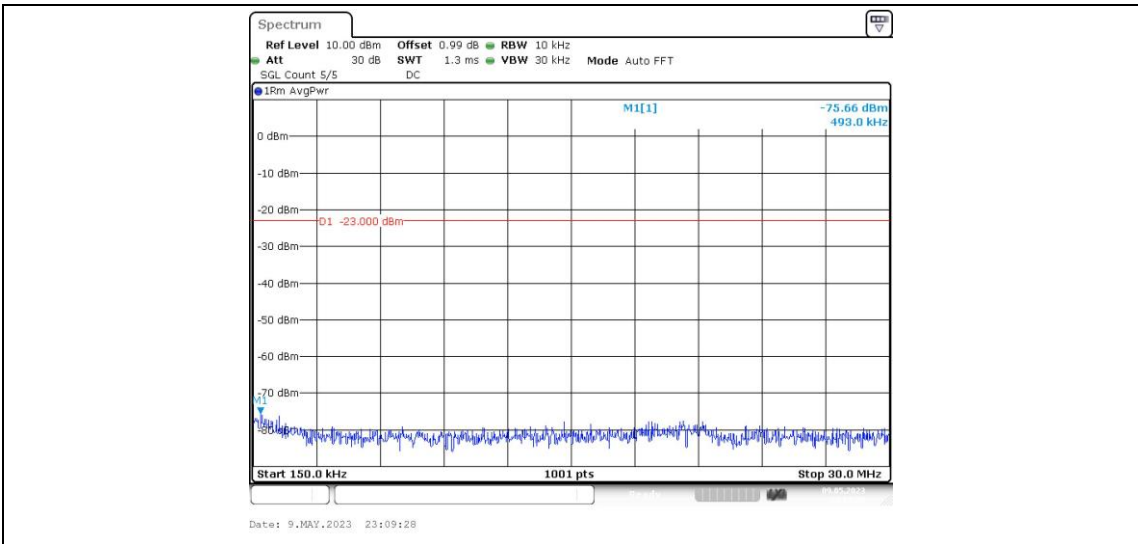

Band26-5MHz-16QAM-26715-1RB#0-Range3:30~1000MHz

Band26-5MHz-16QAM-26715-1RB#0-Range4:1000~10000MHz

Band26-5MHz-16QAM-26740-1RB#0-Range1:0.009~0.15MHz

Band26-5MHz-16QAM-26740-1RB#0-Range2:0.15~30MHz

Band26-5MHz-16QAM-26740-1RB#0-Range3:30~1000MHz