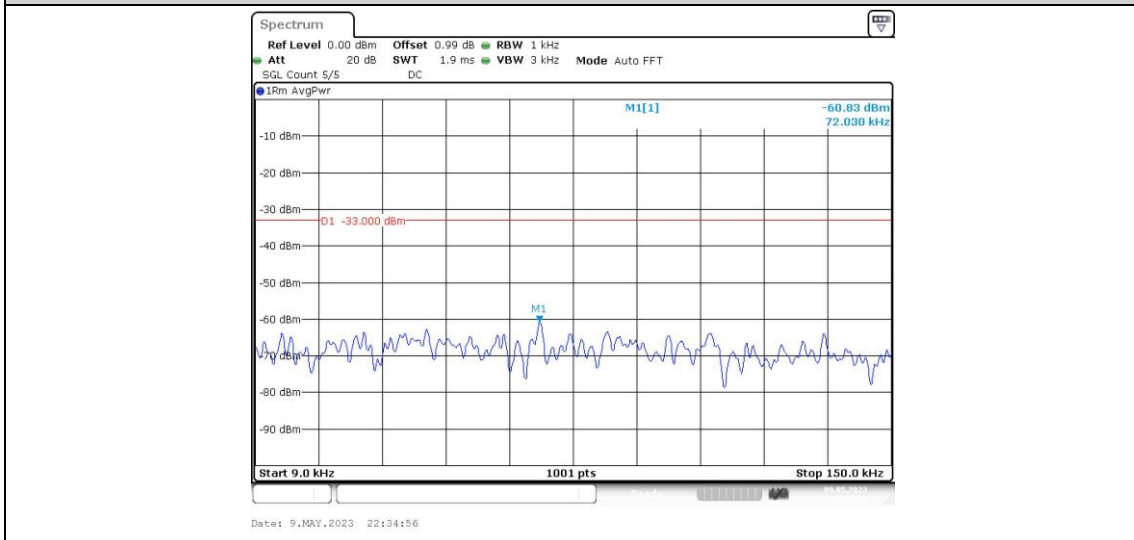

Band26-3MHz-QPSK-26705-1RB#0-Range1:0.009~0.15MHz