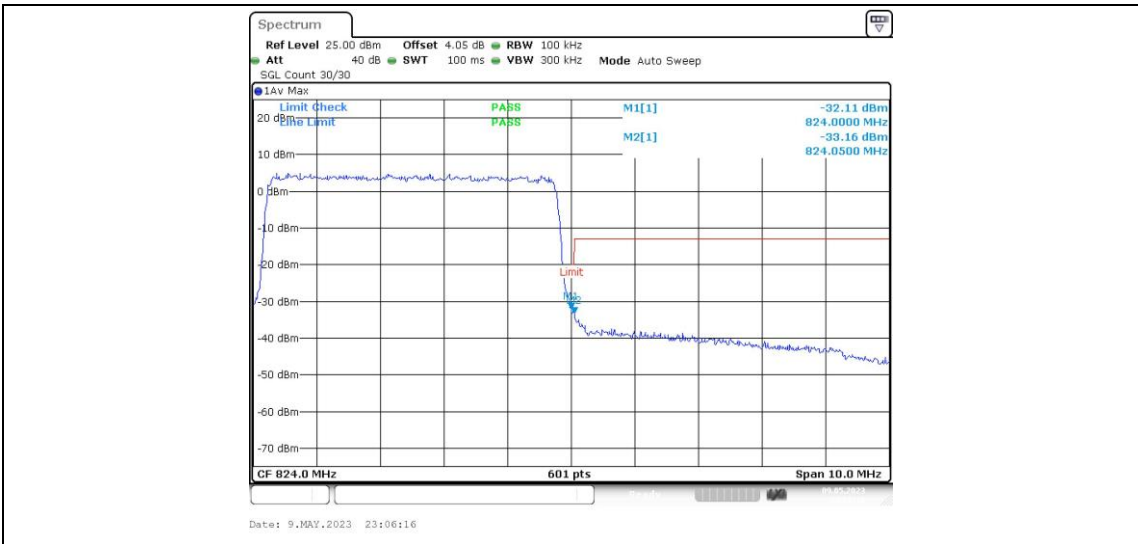

Band26-5MHz-QPSK-26765-25RB#0

Band26-5MHz-16QAM-26715-1RB#0

Band26-5MHz-16QAM-26715-1RB#24

Band26-5MHz-16QAM-26715-25RB#0

Band26-5MHz-16QAM-26765-1RB#0

Band26-5MHz-16QAM-26765-1RB#24

Band26-5MHz-16QAM-26765-25RB#0