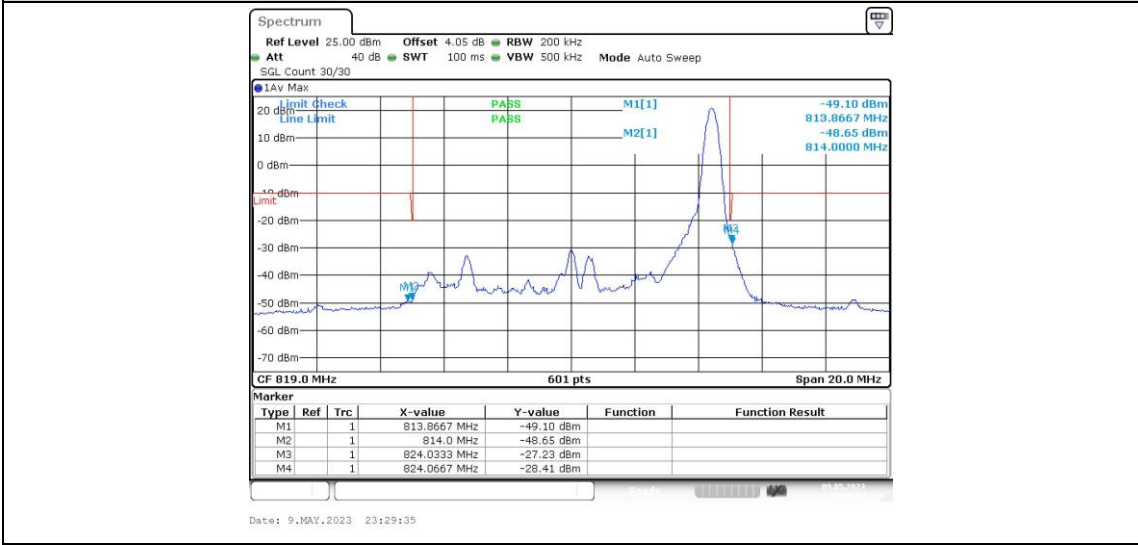

Band26-10MHz-QPSK-26740-1RB#0

Band26-10MHz-QPSK-26740-1RB#49

Band26-10MHz-QPSK-26740-50RB#0

Appendix E: Conducted Spurious Emission

Test Result

Band	Bandwidth	Modulation	Channel	RB Configuration	Frequency Range	Verdict
Band26	1.4MHz	QPSK	26697	1RB#0	Range1:0.009~0.15MHz	PASS
Band26	1.4MHz	QPSK	26697	1RB#0	Range2:0.15~30MHz	PASS
Band26	1.4MHz	QPSK	26697	1RB#0	Range3:30~1000MHz	PASS
Band26	1.4MHz	QPSK	26697	1RB#0	Range4:1000~10000MHz	PASS
Band26	1.4MHz	QPSK	26740	1RB#0	Range1:0.009~0.15MHz	PASS
Band26	1.4MHz	QPSK	26740	1RB#0	Range2:0.15~30MHz	PASS
Band26	1.4MHz	QPSK	26740	1RB#0	Range3:30~1000MHz	PASS
Band26	1.4MHz	QPSK	26740	1RB#0	Range4:1000~10000MHz	PASS
Band26	1.4MHz	QPSK	26783	1RB#0	Range1:0.009~0.15MHz	PASS
Band26	1.4MHz	QPSK	26783	1RB#0	Range2:0.15~30MHz	PASS
Band26	1.4MHz	QPSK	26783	1RB#0	Range3:30~1000MHz	PASS
Band26	1.4MHz	QPSK	26783	1RB#0	Range4:1000~10000MHz	PASS
Band26	1.4MHz	16QAM	26697	1RB#0	Range1:0.009~0.15MHz	PASS
Band26	1.4MHz	16QAM	26697	1RB#0	Range2:0.15~30MHz	PASS
Band26	1.4MHz	16QAM	26697	1RB#0	Range3:30~1000MHz	PASS
Band26	1.4MHz	16QAM	26697	1RB#0	Range4:1000~10000MHz	PASS
Band26	1.4MHz	16QAM	26740	1RB#0	Range1:0.009~0.15MHz	PASS
Band26	1.4MHz	16QAM	26740	1RB#0	Range2:0.15~30MHz	PASS
Band26	1.4MHz	16QAM	26740	1RB#0	Range3:30~1000MHz	PASS
Band26	1.4MHz	16QAM	26740	1RB#0	Range4:1000~10000MHz	PASS
Band26	1.4MHz	16QAM	26783	1RB#0	Range1:0.009~0.15MHz	PASS
Band26	1.4MHz	16QAM	26783	1RB#0	Range2:0.15~30MHz	PASS
Band26	1.4MHz	16QAM	26783	1RB#0	Range3:30~1000MHz	PASS
Band26	1.4MHz	16QAM	26783	1RB#0	Range4:1000~10000MHz	PASS
Band26	3MHz	QPSK	26705	1RB#0	Range1:0.009~0.15MHz	PASS
Band26	3MHz	QPSK	26705	1RB#0	Range2:0.15~30MHz	PASS
Band26	3MHz	QPSK	26705	1RB#0	Range3:30~1000MHz	PASS
Band26	3MHz	QPSK	26705	1RB#0	Range4:1000~10000MHz	PASS
Band26	3MHz	QPSK	26740	1RB#0	Range1:0.009~0.15MHz	PASS
Band26	3MHz	QPSK	26740	1RB#0	Range2:0.15~30MHz	PASS
Band26	3MHz	QPSK	26740	1RB#0	Range3:30~1000MHz	PASS
Band26	3MHz	QPSK	26740	1RB#0	Range4:1000~10000MHz	PASS
Band26	3MHz	QPSK	26775	1RB#0	Range1:0.009~0.15MHz	PASS
Band26	3MHz	QPSK	26775	1RB#0	Range2:0.15~30MHz	PASS
Band26	3MHz	QPSK	26775	1RB#0	Range3:30~1000MHz	PASS
Band26	3MHz	QPSK	26775	1RB#0	Range4:1000~10000MHz	PASS