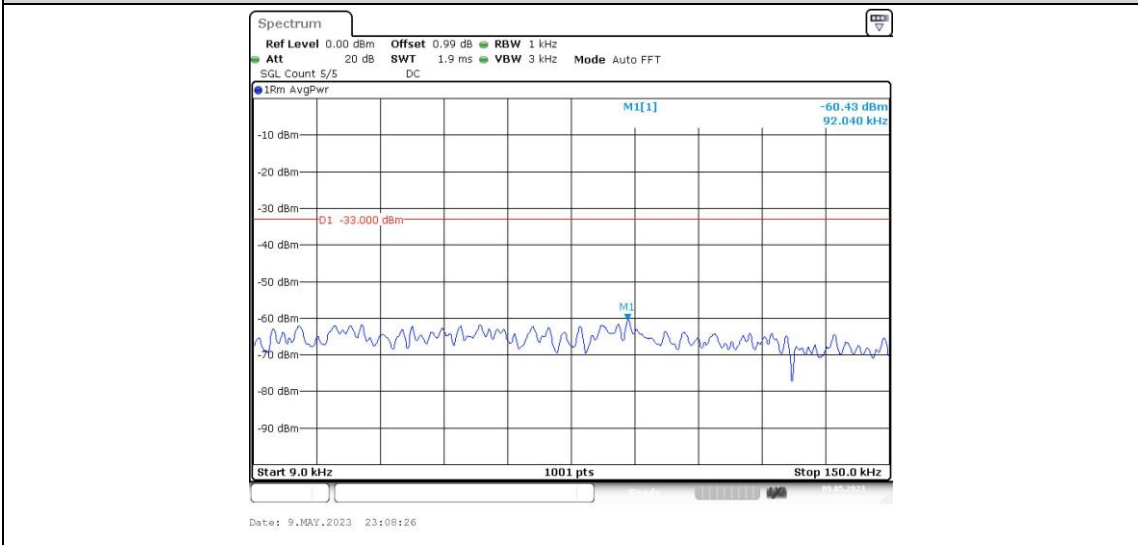

Band26-5MHz-QPSK-26740-1RB#0-Range1:0.009~0.15MHz