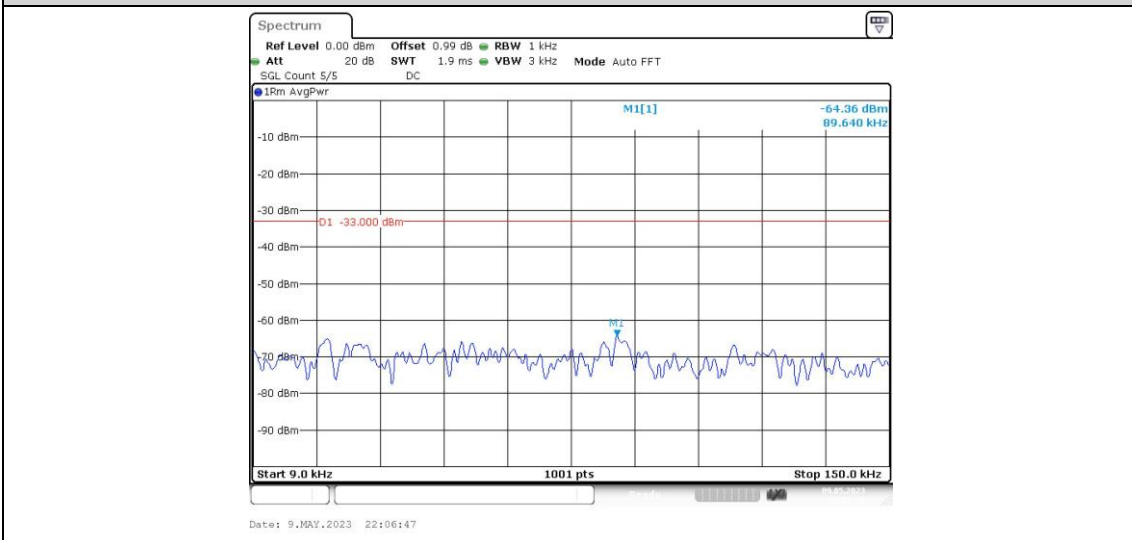

Band26-1.4MHz-16QAM-26740-1RB#0-Range1:0.009~0.15MHz