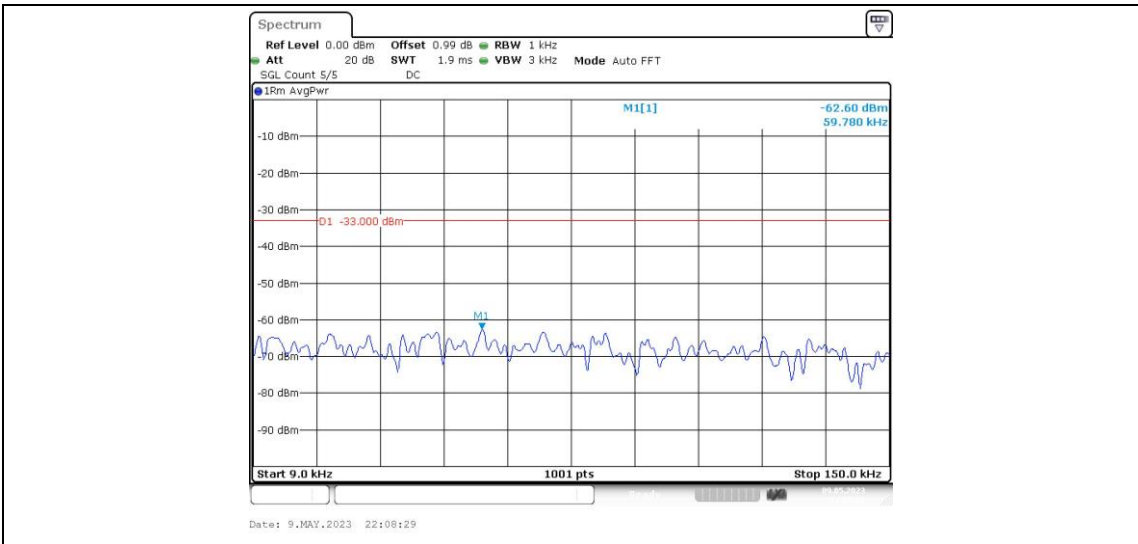

Band26-1.4MHz-16QAM-26783-1RB#0-Range1:0.009~0.15MHz