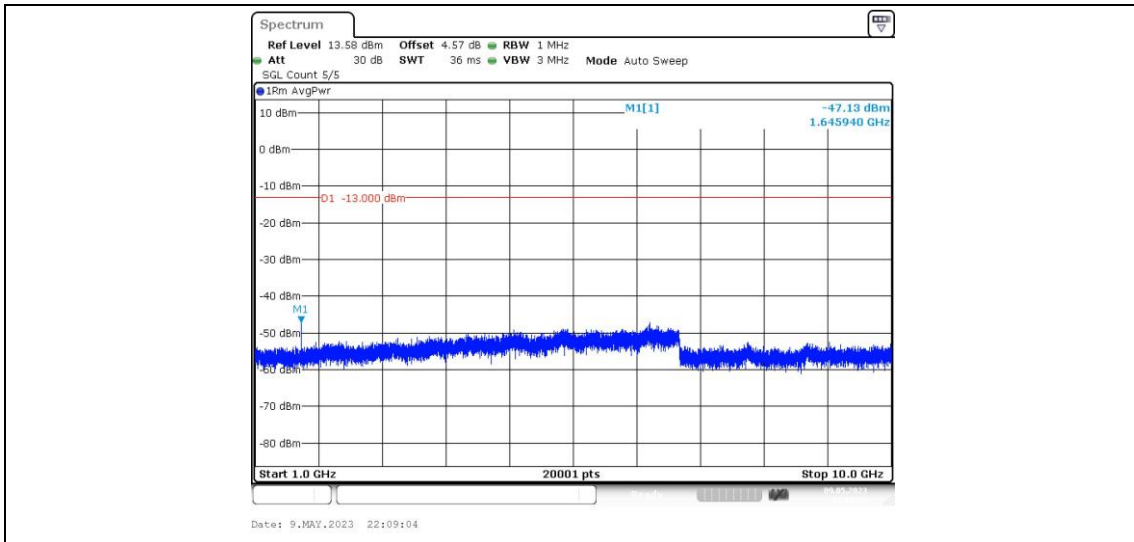

Band26-1.4MHz-16QAM-26783-1RB#0-Range4:1000~10000MHz