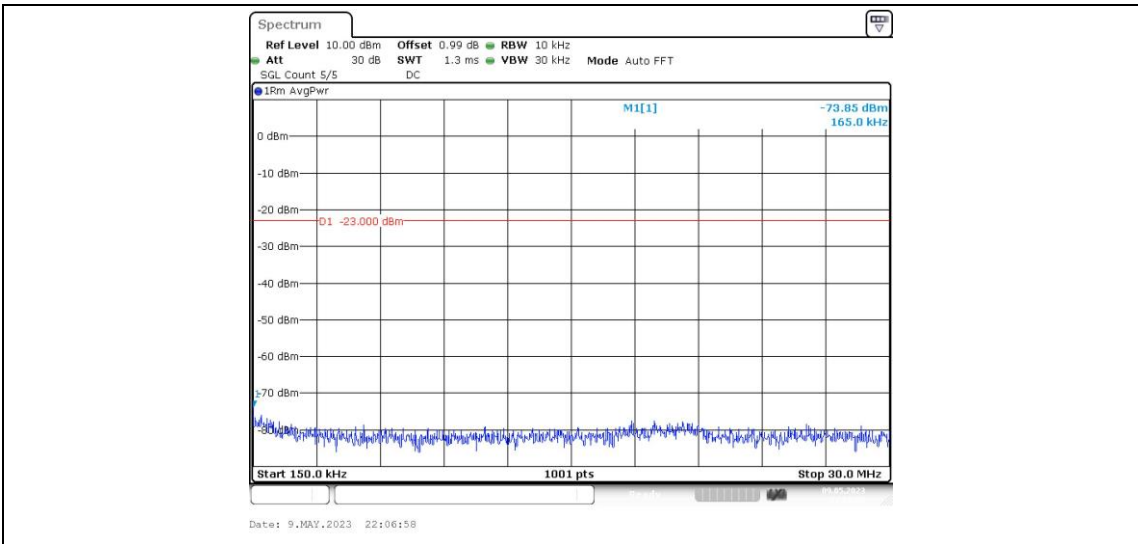

Band26-1.4MHz-16QAM-26697-1RB#0-Range3:30~1000MHz

Band26-1.4MHz-16QAM-26697-1RB#0-Range4:1000~10000MHz

Band26-1.4MHz-16QAM-26740-1RB#0-Range1:0.009~0.15MHz

Band26-1.4MHz-16QAM-26740-1RB#0-Range2:0.15~30MHz