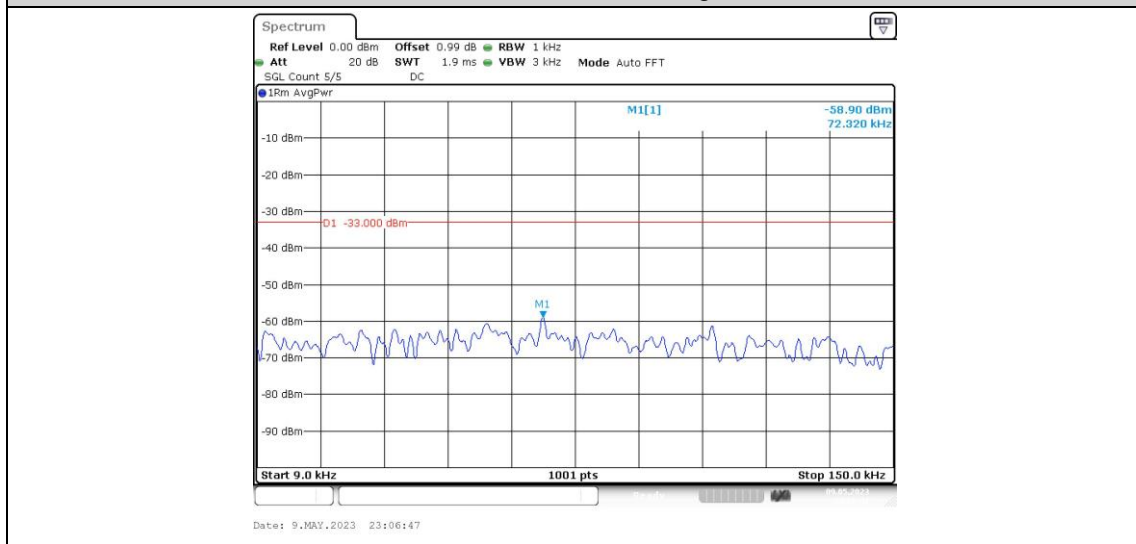

Band26-5MHz-QPSK-26715-1RB#0-Range1:0.009~0.15MHz