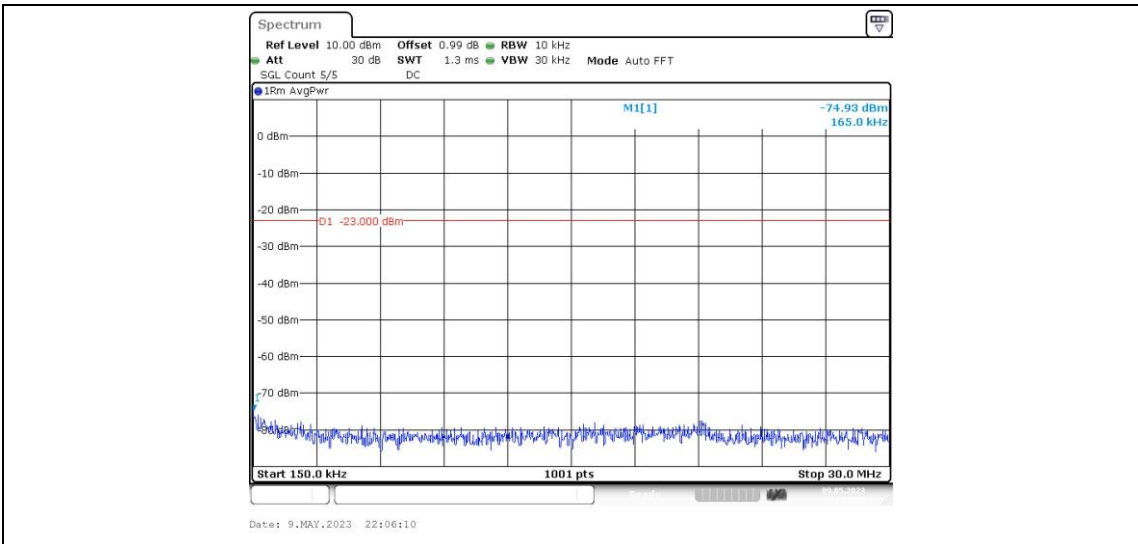

Band26-1.4MHz-QPSK-26740-1RB#0-Range2:0.15~30MHz