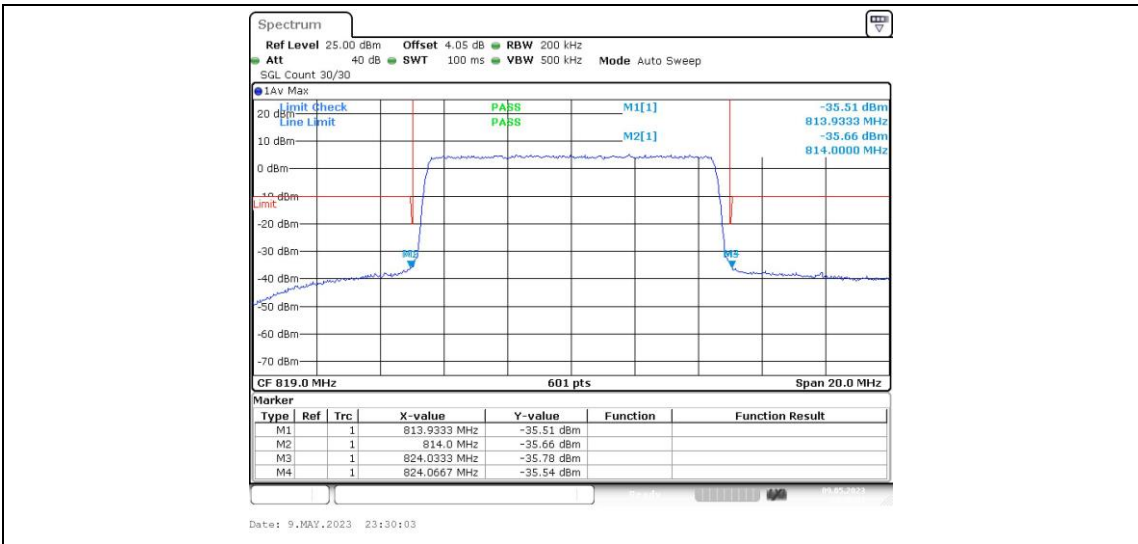

Band26-10MHz-QPSK-26740-1RB#0

Band26-10MHz-QPSK-26740-1RB#49

Band26-10MHz-QPSK-26740-50RB#0

Appendix E: Conducted Spurious Emission

Test Result

Band	Bandwidth	Modulation	Channel	RB Configuration	Frequency Range	Verdict
Band26	1.4MHz	QPSK	26697	1RB#0	Range1:0.009~0.15MHz	PASS
Band26	1.4MHz	QPSK	26697	1RB#0	Range2:0.15~30MHz	PASS
Band26	1.4MHz	QPSK	26697	1RB#0	Range3:30~1000MHz	PASS
Band26	1.4MHz	QPSK	26697	1RB#0	Range4:1000~10000MHz	PASS
Band26	1.4MHz	QPSK	26740	1RB#0	Range1:0.009~0.15MHz	PASS
Band26	1.4MHz	QPSK	26740	1RB#0	Range2:0.15~30MHz	PASS
Band26	1.4MHz	QPSK	26740	1RB#0	Range3:30~1000MHz	PASS
Band26	1.4MHz	QPSK	26740	1RB#0	Range4:1000~10000MHz	PASS
Band26	1.4MHz	QPSK	26783	1RB#0	Range1:0.009~0.15MHz	PASS
Band26	1.4MHz	QPSK	26783	1RB#0	Range2:0.15~30MHz	PASS
Band26	1.4MHz	QPSK	26783	1RB#0	Range3:30~1000MHz	PASS
Band26	1.4MHz	QPSK	26783	1RB#0	Range4:1000~10000MHz	PASS
Band26	1.4MHz	16QAM	26697	1RB#0	Range1:0.009~0.15MHz	PASS
Band26	1.4MHz	16QAM	26697	1RB#0	Range2:0.15~30MHz	PASS
Band26	1.4MHz	16QAM	26697	1RB#0	Range3:30~1000MHz	PASS
Band26	1.4MHz	16QAM	26697	1RB#0	Range4:1000~10000MHz	PASS
Band26	1.4MHz	16QAM	26740	1RB#0	Range1:0.009~0.15MHz	PASS
Band26	1.4MHz	16QAM	26740	1RB#0	Range2:0.15~30MHz	PASS
Band26	1.4MHz	16QAM	26740	1RB#0	Range3:30~1000MHz	PASS
Band26	1.4MHz	16QAM	26740	1RB#0	Range4:1000~10000MHz	PASS
Band26	1.4MHz	16QAM	26783	1RB#0	Range1:0.009~0.15MHz	PASS
Band26	1.4MHz	16QAM	26783	1RB#0	Range2:0.15~30MHz	PASS
Band26	1.4MHz	16QAM	26783	1RB#0	Range3:30~1000MHz	PASS
Band26	1.4MHz	16QAM	26783	1RB#0	Range4:1000~10000MHz	PASS
Band26	3MHz	QPSK	26705	1RB#0	Range1:0.009~0.15MHz	PASS
Band26	3MHz	QPSK	26705	1RB#0	Range2:0.15~30MHz	PASS
Band26	3MHz	QPSK	26705	1RB#0	Range3:30~1000MHz	PASS
Band26	3MHz	QPSK	26705	1RB#0	Range4:1000~10000MHz	PASS
Band26	3MHz	QPSK	26740	1RB#0	Range1:0.009~0.15MHz	PASS
Band26	3MHz	QPSK	26740	1RB#0	Range2:0.15~30MHz	PASS
Band26	3MHz	QPSK	26740	1RB#0	Range3:30~1000MHz	PASS
Band26	3MHz	QPSK	26740	1RB#0	Range4:1000~10000MHz	PASS
Band26	3MHz	QPSK	26775	1RB#0	Range1:0.009~0.15MHz	PASS
Band26	3MHz	QPSK	26775	1RB#0	Range2:0.15~30MHz	PASS
Band26	3MHz	QPSK	26775	1RB#0	Range3:30~1000MHz	PASS
Band26	3MHz	QPSK	26775	1RB#0	Range4:1000~10000MHz	PASS