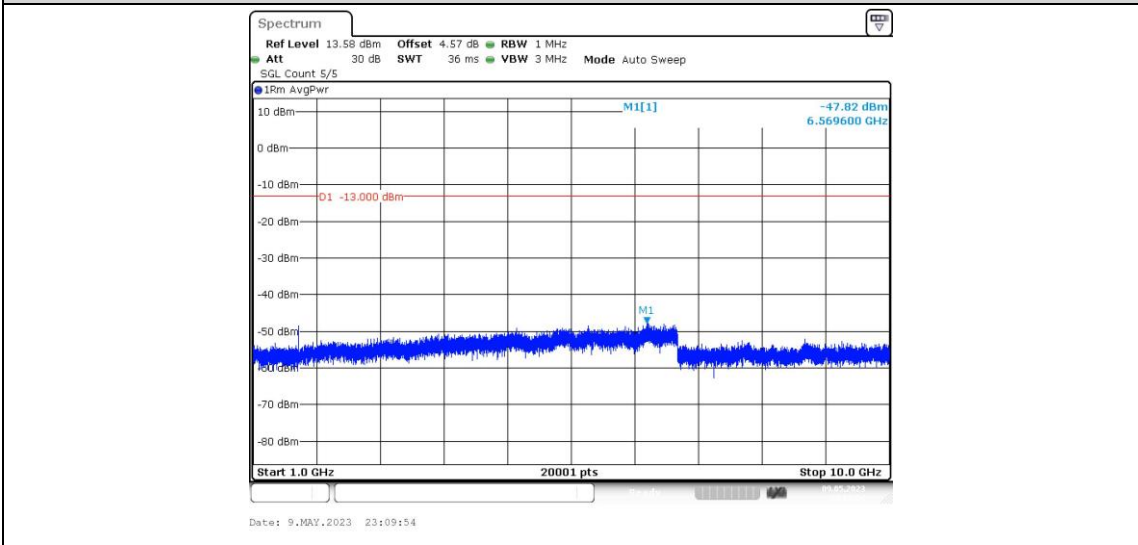

Band26-5MHz-16QAM-26740-1RB#0-Range4:1000~10000MHz