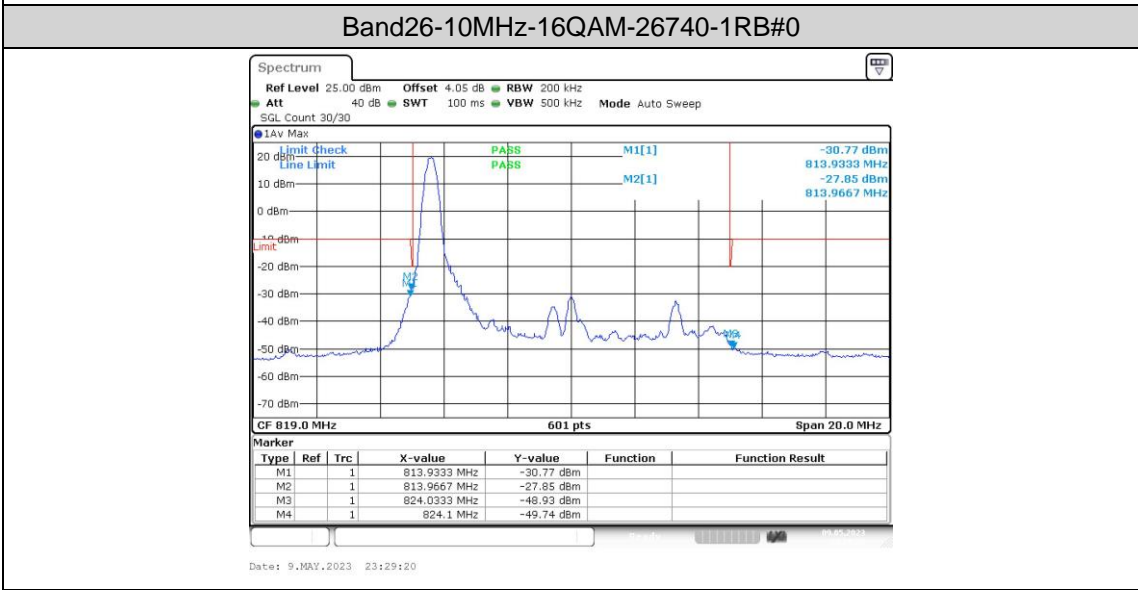

Band26-10MHz-QPSK-26740-1RB#0

Band26-10MHz-QPSK-26740-1RB#49

Band26-10MHz-QPSK-26740-50RB#0

Appendix E: Conducted Spurious Emission

Test Result

Band	Bandwidth	Modulation	Channel	RB Configuration	Frequency Range	Verdict
Band26	1.4MHz	QPSK	26697	1RB#0	Range1:0.009~0.15MHz	PASS
Band26	1.4MHz	QPSK	26697	1RB#0	Range2:0.15~30MHz	PASS
Band26	1.4MHz	QPSK	26697	1RB#0	Range3:30~1000MHz	PASS
Band26	1.4MHz	QPSK	26697	1RB#0	Range4:1000~10000MHz	PASS
Band26	1.4MHz	QPSK	26740	1RB#0	Range1:0.009~0.15MHz	PASS
Band26	1.4MHz	QPSK	26740	1RB#0	Range2:0.15~30MHz	PASS
Band26	1.4MHz	QPSK	26740	1RB#0	Range3:30~1000MHz	PASS
Band26	1.4MHz	QPSK	26740	1RB#0	Range4:1000~10000MHz	PASS
Band26	1.4MHz	QPSK	26783	1RB#0	Range1:0.009~0.15MHz	PASS
Band26	1.4MHz	QPSK	26783	1RB#0	Range2:0.15~30MHz	PASS
Band26	1.4MHz	QPSK	26783	1RB#0	Range3:30~1000MHz	PASS
Band26	1.4MHz	QPSK	26783	1RB#0	Range4:1000~10000MHz	PASS
Band26	1.4MHz	16QAM	26697	1RB#0	Range1:0.009~0.15MHz	PASS
Band26	1.4MHz	16QAM	26697	1RB#0	Range2:0.15~30MHz	PASS
Band26	1.4MHz	16QAM	26697	1RB#0	Range3:30~1000MHz	PASS
Band26	1.4MHz	16QAM	26697	1RB#0	Range4:1000~10000MHz	PASS
Band26	1.4MHz	16QAM	26740	1RB#0	Range1:0.009~0.15MHz	PASS
Band26	1.4MHz	16QAM	26740	1RB#0	Range2:0.15~30MHz	PASS
Band26	1.4MHz	16QAM	26740	1RB#0	Range3:30~1000MHz	PASS
Band26	1.4MHz	16QAM	26740	1RB#0	Range4:1000~10000MHz	PASS
Band26	1.4MHz	16QAM	26783	1RB#0	Range1:0.009~0.15MHz	PASS
Band26	1.4MHz	16QAM	26783	1RB#0	Range2:0.15~30MHz	PASS
Band26	1.4MHz	16QAM	26783	1RB#0	Range3:30~1000MHz	PASS
Band26	1.4MHz	16QAM	26783	1RB#0	Range4:1000~10000MHz	PASS
Band26	3MHz	QPSK	26705	1RB#0	Range1:0.009~0.15MHz	PASS
Band26	3MHz	QPSK	26705	1RB#0	Range2:0.15~30MHz	PASS
Band26	3MHz	QPSK	26705	1RB#0	Range3:30~1000MHz	PASS
Band26	3MHz	QPSK	26705	1RB#0	Range4:1000~10000MHz	PASS
Band26	3MHz	QPSK	26740	1RB#0	Range1:0.009~0.15MHz	PASS
Band26	3MHz	QPSK	26740	1RB#0	Range2:0.15~30MHz	PASS
Band26	3MHz	QPSK	26740	1RB#0	Range3:30~1000MHz	PASS
Band26	3MHz	QPSK	26740	1RB#0	Range4:1000~10000MHz	PASS
Band26	3MHz	QPSK	26775	1RB#0	Range1:0.009~0.15MHz	PASS
Band26	3MHz	QPSK	26775	1RB#0	Range2:0.15~30MHz	PASS
Band26	3MHz	QPSK	26775	1RB#0	Range3:30~1000MHz	PASS
Band26	3MHz	QPSK	26775	1RB#0	Range4:1000~10000MHz	PASS