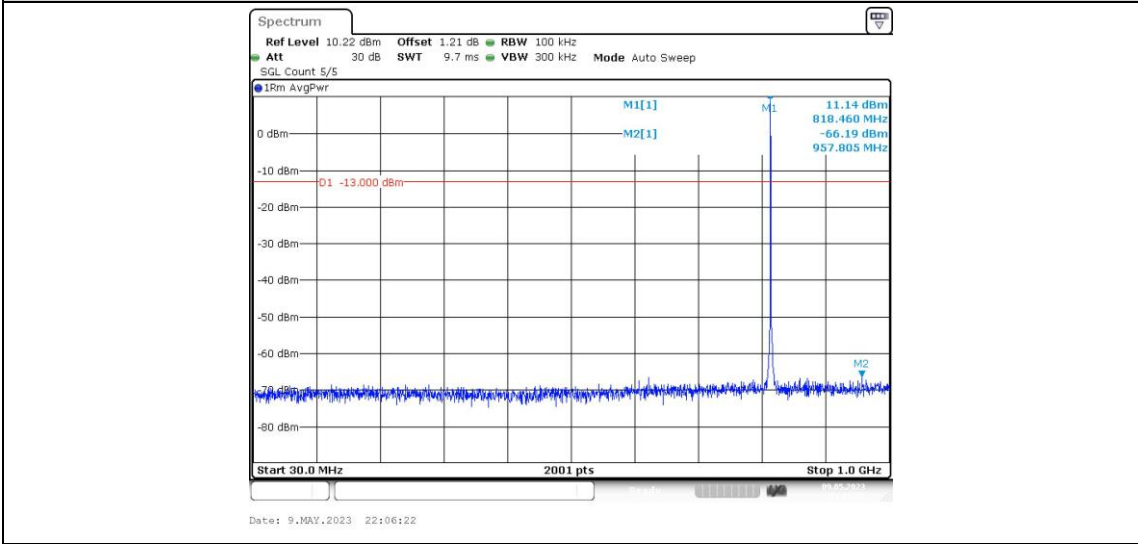

Band26-1.4MHz-QPSK-26740-1RB#0-Range3:30~1000MHz