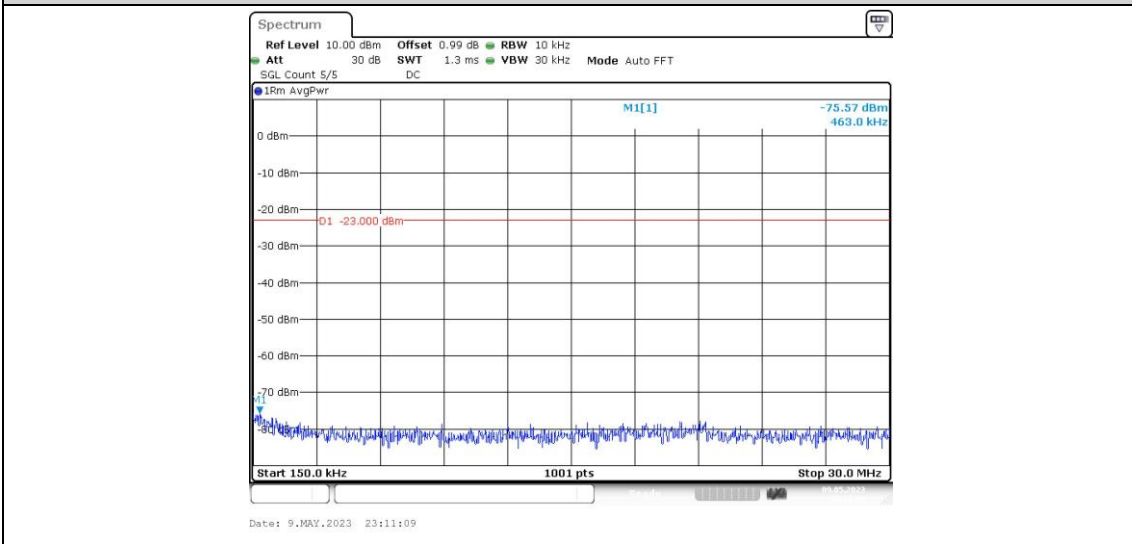

Band26-5MHz-16QAM-26765-1RB#0-Range2:0.15~30MHz