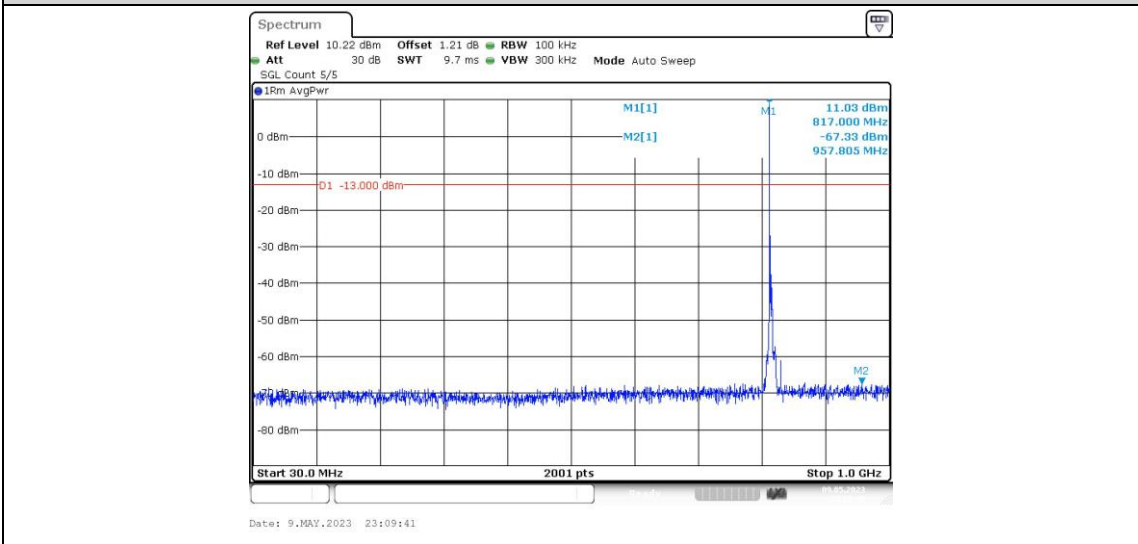

Band26-5MHz-16QAM-26715-1RB#0-Range3:30~1000MHz

Band26-5MHz-16QAM-26715-1RB#0-Range4:1000~10000MHz

Band26-5MHz-16QAM-26740-1RB#0-Range1:0.009~0.15MHz

Band26-5MHz-16QAM-26740-1RB#0-Range2:0.15~30MHz

Band26-5MHz-16QAM-26740-1RB#0-Range3:30~1000MHz