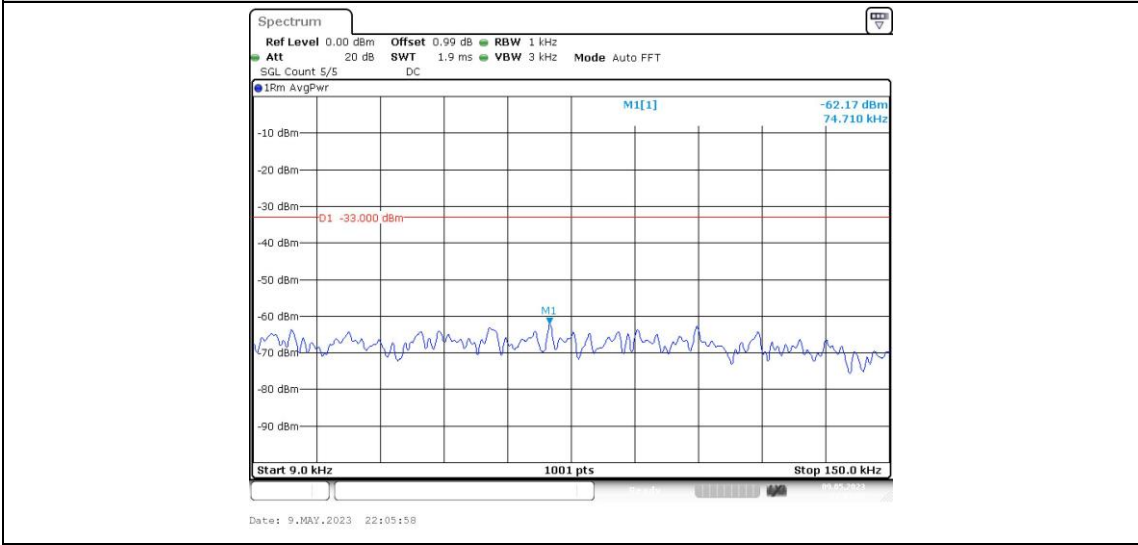

Band26	10MHz	16QAM	26740	1RB#0	Range3:30~1000MHz	PASS
Band26	10MHz	16QAM	26740	1RB#0	Range4:1000~10000MHz	PASS

Test Graphs

Band26-1.4MHz-QPSK-26697-1RB#0-Range4:1000~10000MHz

Band26-1.4MHz-QPSK-26740-1RB#0-Range1:0.009~0.15MHz