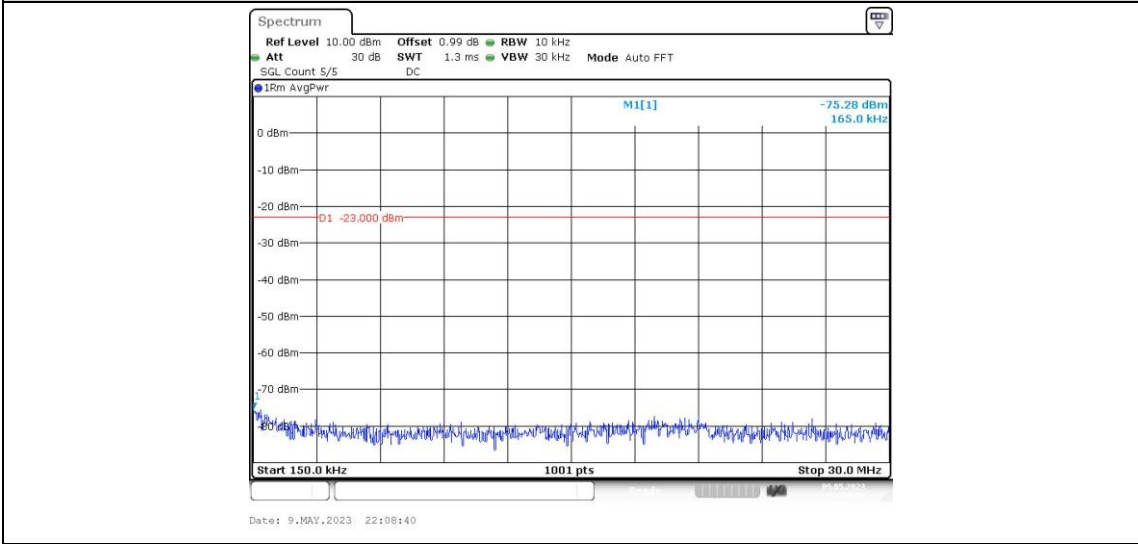

Band26-1.4MHz-16QAM-26740-1RB#0-Range3:30~1000MHz

Band26-1.4MHz-16QAM-26740-1RB#0-Range4:1000~10000MHz

Band26-1.4MHz-16QAM-26783-1RB#0-Range1:0.009~0.15MHz

Band26-1.4MHz-16QAM-26783-1RB#0-Range2:0.15~30MHz