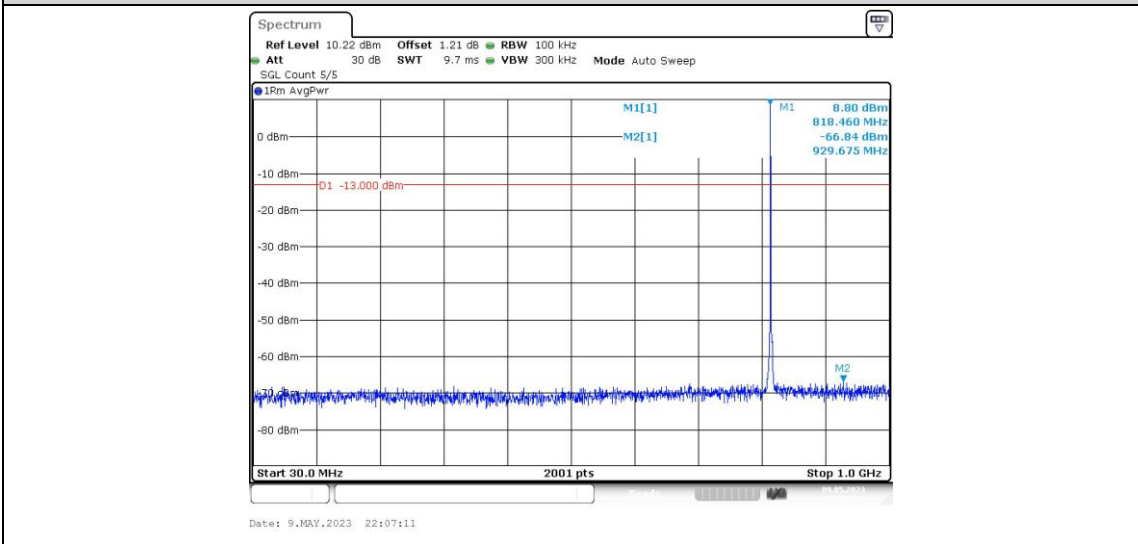

Band26-1.4MHz-16QAM-26740-1RB#0-Range3:30~1000MHz