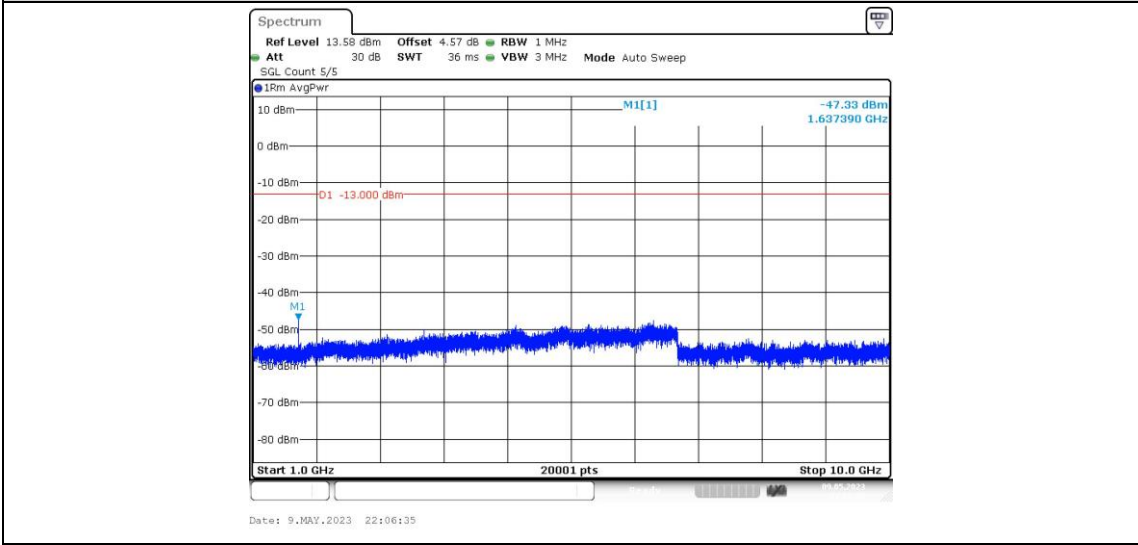

Band26-1.4MHz-QPSK-26740-1RB#0-Range4:1000~10000MHz