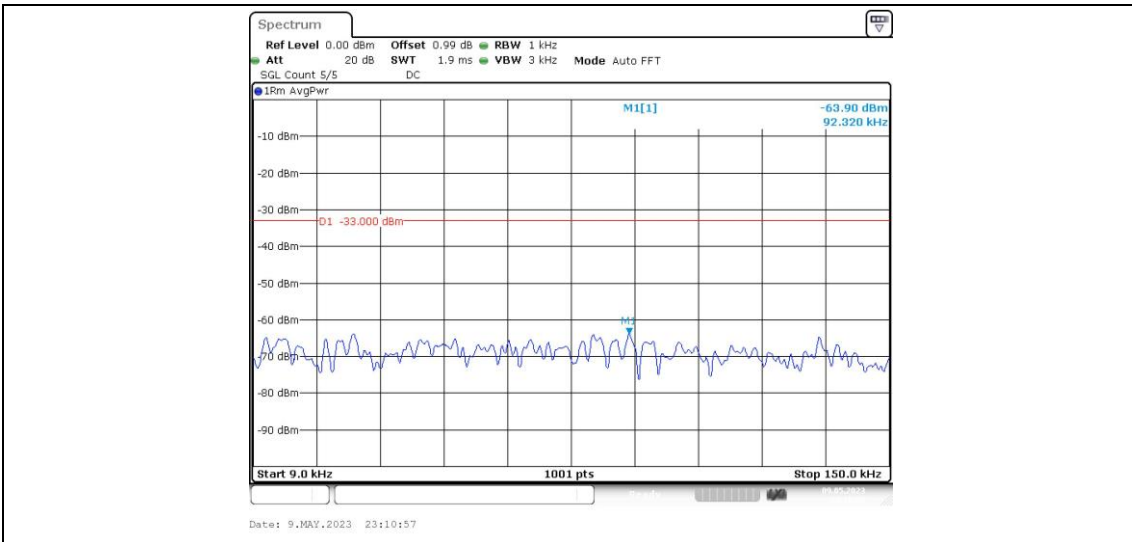

Band26-5MHz-16QAM-26765-1RB#0-Range1:0.009~0.15MHz