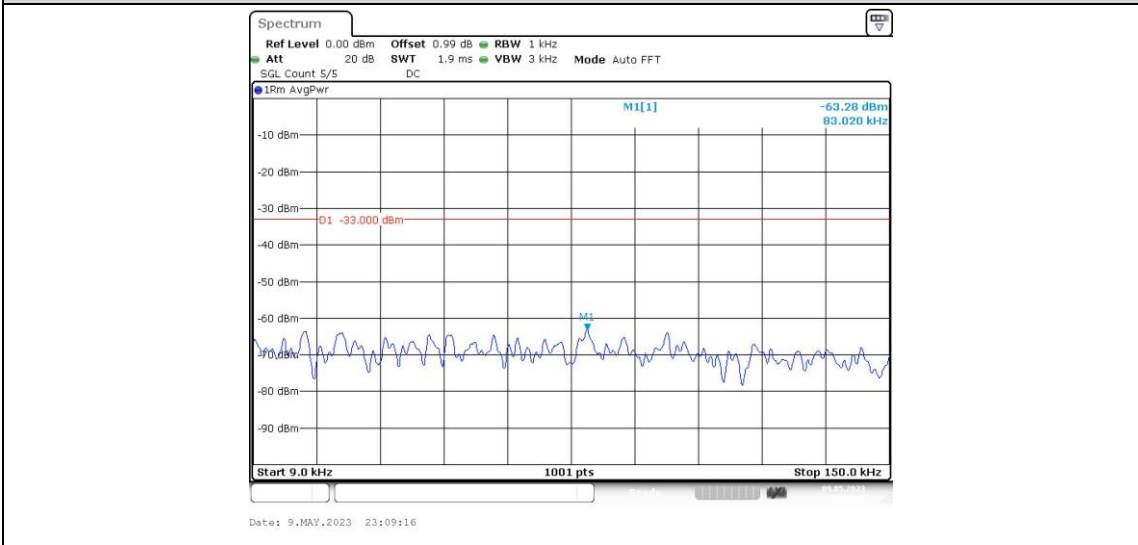

Band26-5MHz-16QAM-26740-1RB#0-Range1:0.009~0.15MHz