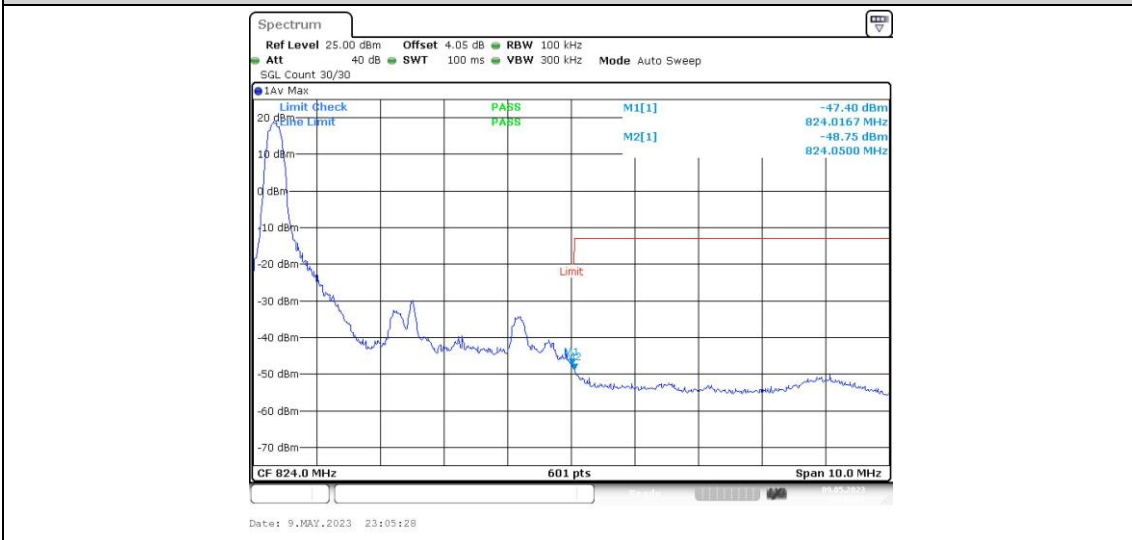

Band26-5MHz-QPSK-26765-25RB#0

Band26-5MHz-16QAM-26715-1RB#0

Band26-5MHz-16QAM-26715-1RB#24

Band26-5MHz-16QAM-26715-25RB#0

Band26-5MHz-16QAM-26765-1RB#0

Band26-5MHz-16QAM-26765-1RB#24

Band26-5MHz-16QAM-26765-25RB#0