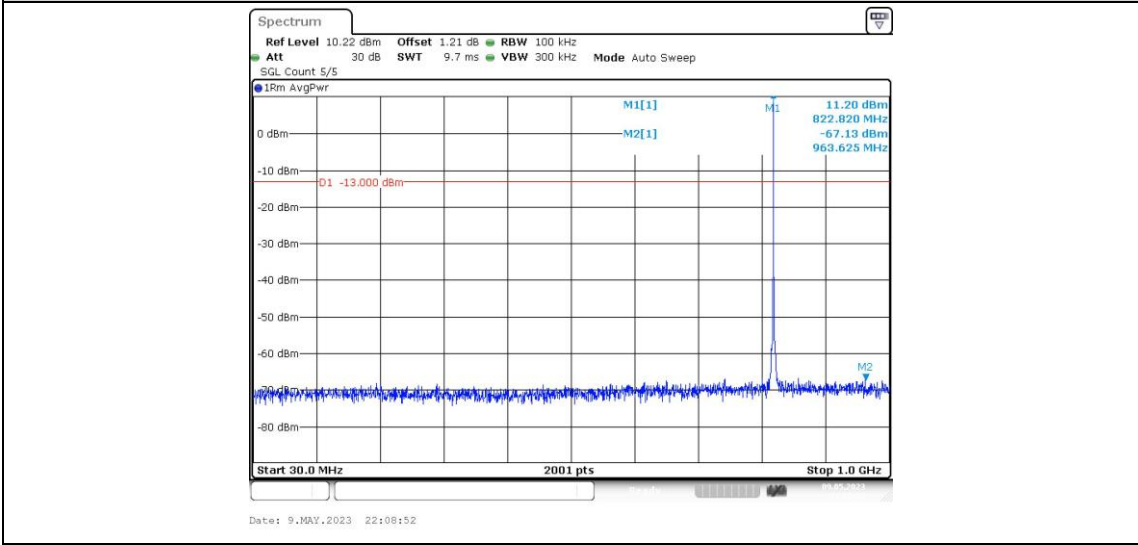

Band26-1.4MHz-16QAM-26783-1RB#0-Range3:30~1000MHz