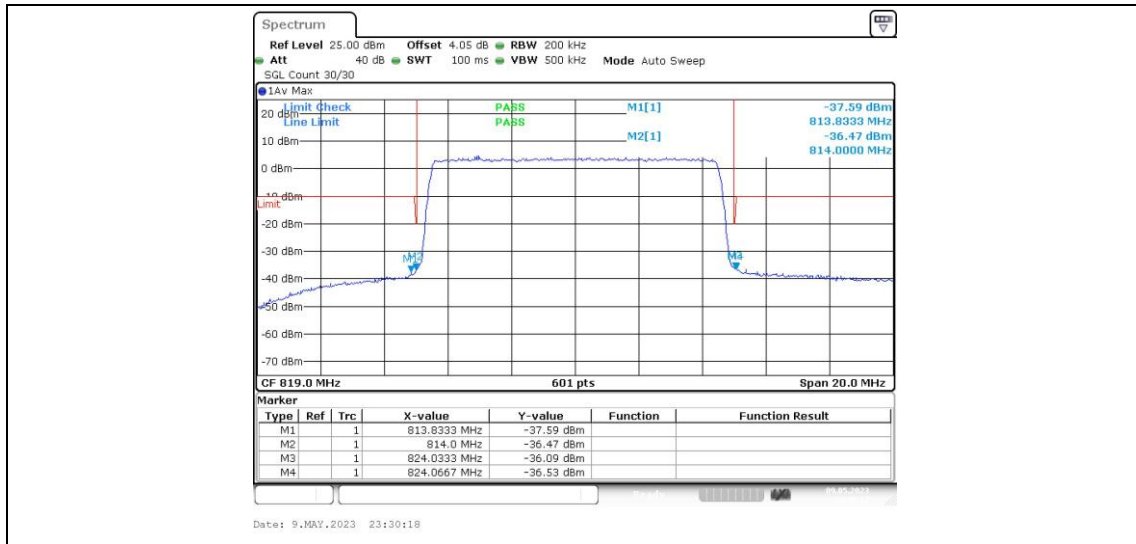

Band26-10MHz-QPSK-26740-1RB#0

Band26-10MHz-QPSK-26740-1RB#49

Band26-10MHz-QPSK-26740-50RB#0

Appendix E: Conducted Spurious Emission

Test Result

Band	Bandwidth	Modulation	Channel	RB Configuration	Frequency Range	Verdict
Band26	1.4MHz	QPSK	26697	1RB#0	Range1:0.009~0.15MHz	PASS
Band26	1.4MHz	QPSK	26697	1RB#0	Range2:0.15~30MHz	PASS
Band26	1.4MHz	QPSK	26697	1RB#0	Range3:30~1000MHz	PASS
Band26	1.4MHz	QPSK	26697	1RB#0	Range4:1000~10000MHz	PASS
Band26	1.4MHz	QPSK	26740	1RB#0	Range1:0.009~0.15MHz	PASS
Band26	1.4MHz	QPSK	26740	1RB#0	Range2:0.15~30MHz	PASS
Band26	1.4MHz	QPSK	26740	1RB#0	Range3:30~1000MHz	PASS
Band26	1.4MHz	QPSK	26740	1RB#0	Range4:1000~10000MHz	PASS
Band26	1.4MHz	QPSK	26783	1RB#0	Range1:0.009~0.15MHz	PASS
Band26	1.4MHz	QPSK	26783	1RB#0	Range2:0.15~30MHz	PASS
Band26	1.4MHz	QPSK	26783	1RB#0	Range3:30~1000MHz	PASS
Band26	1.4MHz	QPSK	26783	1RB#0	Range4:1000~10000MHz	PASS
Band26	1.4MHz	16QAM	26697	1RB#0	Range1:0.009~0.15MHz	PASS
Band26	1.4MHz	16QAM	26697	1RB#0	Range2:0.15~30MHz	PASS
Band26	1.4MHz	16QAM	26697	1RB#0	Range3:30~1000MHz	PASS
Band26	1.4MHz	16QAM	26697	1RB#0	Range4:1000~10000MHz	PASS
Band26	1.4MHz	16QAM	26740	1RB#0	Range1:0.009~0.15MHz	PASS
Band26	1.4MHz	16QAM	26740	1RB#0	Range2:0.15~30MHz	PASS
Band26	1.4MHz	16QAM	26740	1RB#0	Range3:30~1000MHz	PASS
Band26	1.4MHz	16QAM	26740	1RB#0	Range4:1000~10000MHz	PASS
Band26	1.4MHz	16QAM	26783	1RB#0	Range1:0.009~0.15MHz	PASS
Band26	1.4MHz	16QAM	26783	1RB#0	Range2:0.15~30MHz	PASS
Band26	1.4MHz	16QAM	26783	1RB#0	Range3:30~1000MHz	PASS
Band26	1.4MHz	16QAM	26783	1RB#0	Range4:1000~10000MHz	PASS
Band26	3MHz	QPSK	26705	1RB#0	Range1:0.009~0.15MHz	PASS
Band26	3MHz	QPSK	26705	1RB#0	Range2:0.15~30MHz	PASS
Band26	3MHz	QPSK	26705	1RB#0	Range3:30~1000MHz	PASS
Band26	3MHz	QPSK	26705	1RB#0	Range4:1000~10000MHz	PASS
Band26	3MHz	QPSK	26740	1RB#0	Range1:0.009~0.15MHz	PASS
Band26	3MHz	QPSK	26740	1RB#0	Range2:0.15~30MHz	PASS
Band26	3MHz	QPSK	26740	1RB#0	Range3:30~1000MHz	PASS
Band26	3MHz	QPSK	26740	1RB#0	Range4:1000~10000MHz	PASS
Band26	3MHz	QPSK	26775	1RB#0	Range1:0.009~0.15MHz	PASS
Band26	3MHz	QPSK	26775	1RB#0	Range2:0.15~30MHz	PASS
Band26	3MHz	QPSK	26775	1RB#0	Range3:30~1000MHz	PASS
Band26	3MHz	QPSK	26775	1RB#0	Range4:1000~10000MHz	PASS