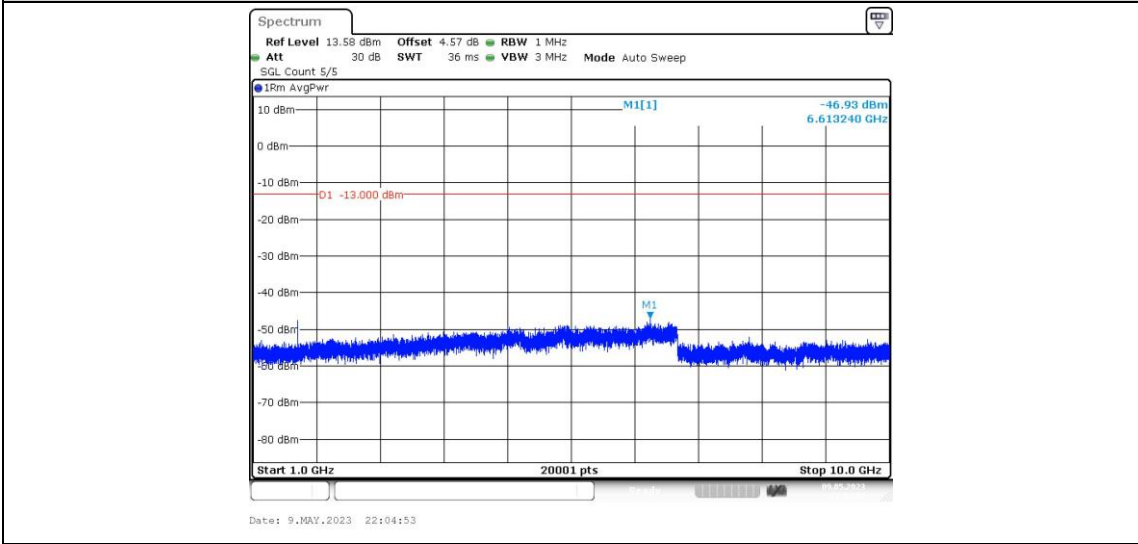

Band26-1.4MHz-QPSK-26697-1RB#0-Range4:1000~10000MHz