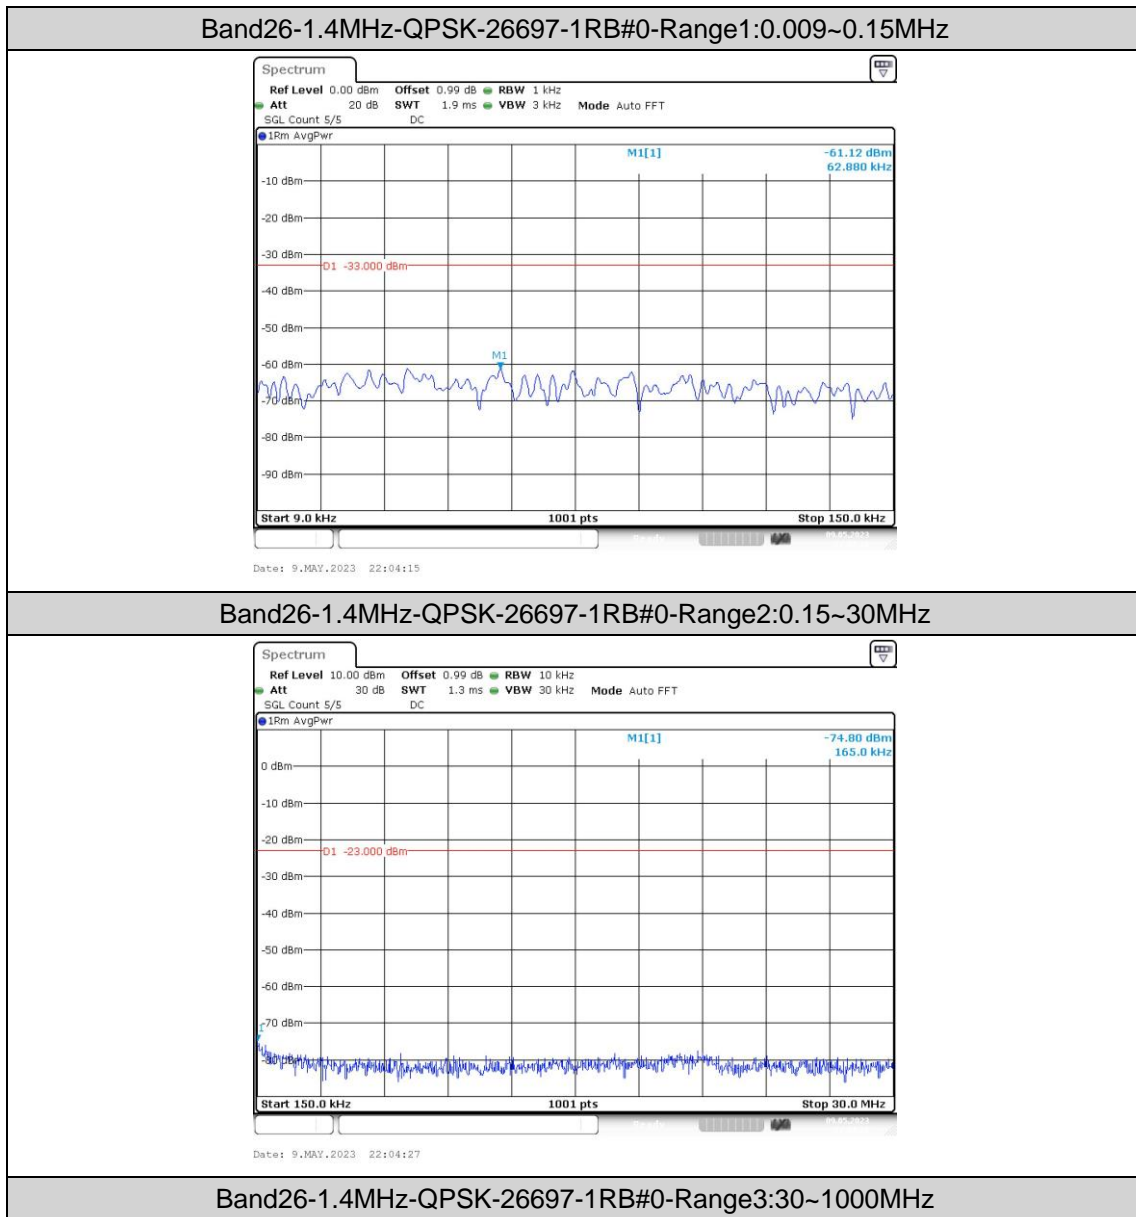

Test Graphs