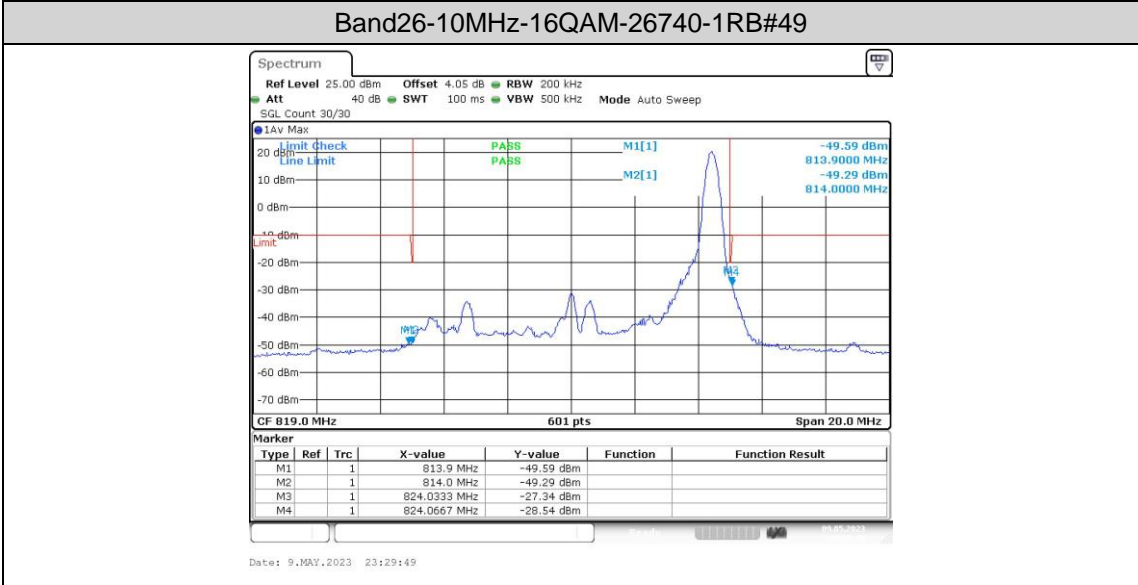

Band26-10MHz-QPSK-26740-1RB#0

Band26-10MHz-QPSK-26740-1RB#49

Band26-10MHz-QPSK-26740-50RB#0

Appendix E: Conducted Spurious Emission

Test Result

Band	Bandwidth	Modulation	Channel	RB Configuration	Frequency Range	Verdict
Band26	1.4MHz	QPSK	26697	1RB#0	Range1:0.009~0.15MHz	PASS
Band26	1.4MHz	QPSK	26697	1RB#0	Range2:0.15~30MHz	PASS
Band26	1.4MHz	QPSK	26697	1RB#0	Range3:30~1000MHz	PASS
Band26	1.4MHz	QPSK	26697	1RB#0	Range4:1000~10000MHz	PASS
Band26	1.4MHz	QPSK	26740	1RB#0	Range1:0.009~0.15MHz	PASS
Band26	1.4MHz	QPSK	26740	1RB#0	Range2:0.15~30MHz	PASS
Band26	1.4MHz	QPSK	26740	1RB#0	Range3:30~1000MHz	PASS
Band26	1.4MHz	QPSK	26740	1RB#0	Range4:1000~10000MHz	PASS
Band26	1.4MHz	QPSK	26783	1RB#0	Range1:0.009~0.15MHz	PASS
Band26	1.4MHz	QPSK	26783	1RB#0	Range2:0.15~30MHz	PASS
Band26	1.4MHz	QPSK	26783	1RB#0	Range3:30~1000MHz	PASS
Band26	1.4MHz	QPSK	26783	1RB#0	Range4:1000~10000MHz	PASS
Band26	1.4MHz	16QAM	26697	1RB#0	Range1:0.009~0.15MHz	PASS
Band26	1.4MHz	16QAM	26697	1RB#0	Range2:0.15~30MHz	PASS
Band26	1.4MHz	16QAM	26697	1RB#0	Range3:30~1000MHz	PASS
Band26	1.4MHz	16QAM	26697	1RB#0	Range4:1000~10000MHz	PASS
Band26	1.4MHz	16QAM	26740	1RB#0	Range1:0.009~0.15MHz	PASS
Band26	1.4MHz	16QAM	26740	1RB#0	Range2:0.15~30MHz	PASS
Band26	1.4MHz	16QAM	26740	1RB#0	Range3:30~1000MHz	PASS
Band26	1.4MHz	16QAM	26740	1RB#0	Range4:1000~10000MHz	PASS
Band26	1.4MHz	16QAM	26783	1RB#0	Range1:0.009~0.15MHz	PASS
Band26	1.4MHz	16QAM	26783	1RB#0	Range2:0.15~30MHz	PASS
Band26	1.4MHz	16QAM	26783	1RB#0	Range3:30~1000MHz	PASS
Band26	1.4MHz	16QAM	26783	1RB#0	Range4:1000~10000MHz	PASS
Band26	3MHz	QPSK	26705	1RB#0	Range1:0.009~0.15MHz	PASS
Band26	3MHz	QPSK	26705	1RB#0	Range2:0.15~30MHz	PASS
Band26	3MHz	QPSK	26705	1RB#0	Range3:30~1000MHz	PASS
Band26	3MHz	QPSK	26705	1RB#0	Range4:1000~10000MHz	PASS
Band26	3MHz	QPSK	26740	1RB#0	Range1:0.009~0.15MHz	PASS
Band26	3MHz	QPSK	26740	1RB#0	Range2:0.15~30MHz	PASS
Band26	3MHz	QPSK	26740	1RB#0	Range3:30~1000MHz	PASS
Band26	3MHz	QPSK	26740	1RB#0	Range4:1000~10000MHz	PASS
Band26	3MHz	QPSK	26775	1RB#0	Range1:0.009~0.15MHz	PASS
Band26	3MHz	QPSK	26775	1RB#0	Range2:0.15~30MHz	PASS
Band26	3MHz	QPSK	26775	1RB#0	Range3:30~1000MHz	PASS
Band26	3MHz	QPSK	26775	1RB#0	Range4:1000~10000MHz	PASS