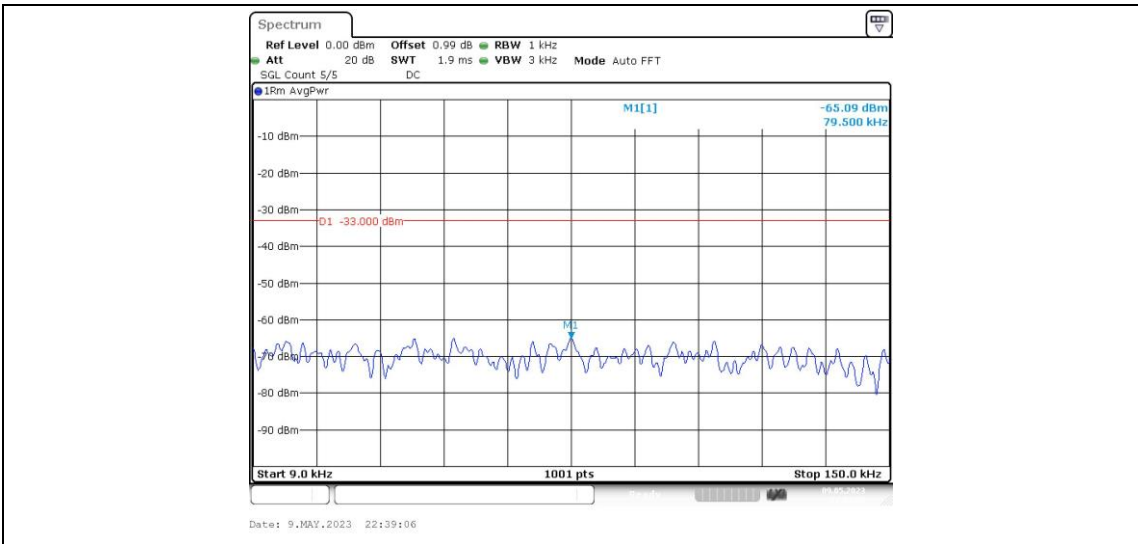

Band26-3MHz-16QAM-26775-1RB#0-Range1:0.009~0.15MHz