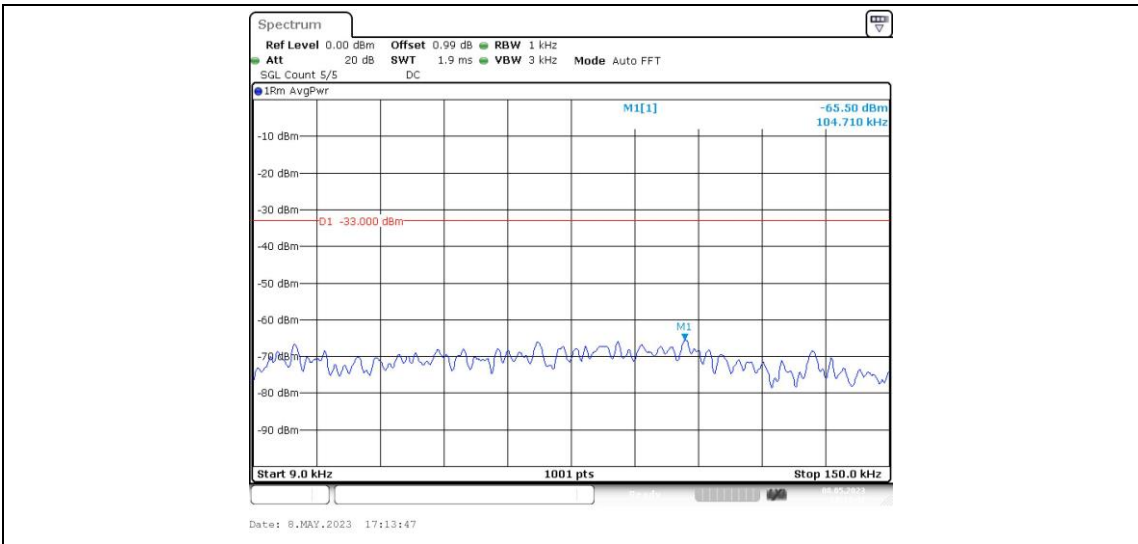

Band25-15MHz-QPSK-26615-1RB#0-Range1:0.009~0.15MHz