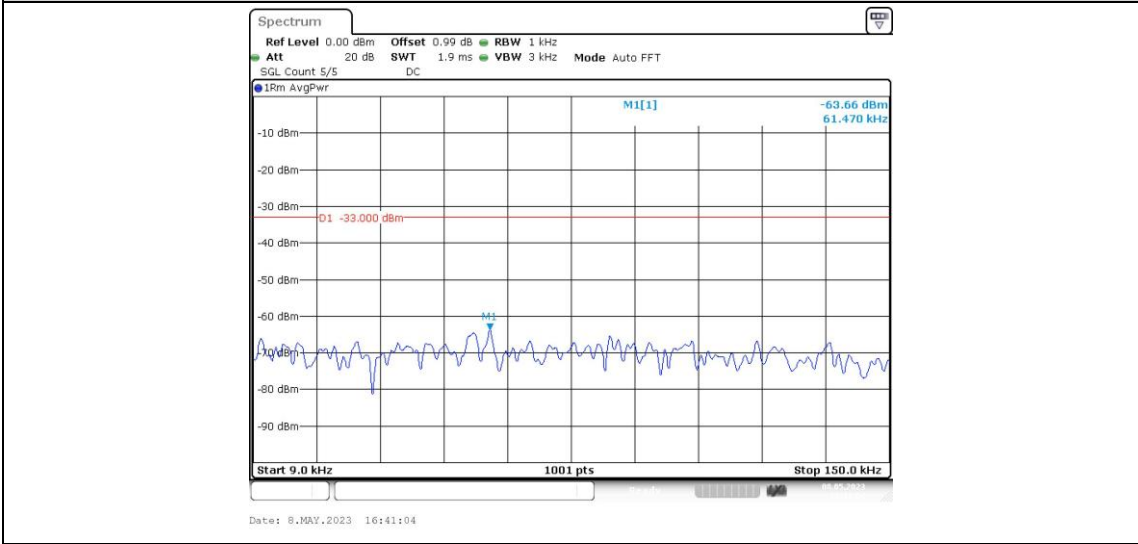

Band25-10MHz-16QAM-26090-1RB#0-Range1:0.009~0.15MHz