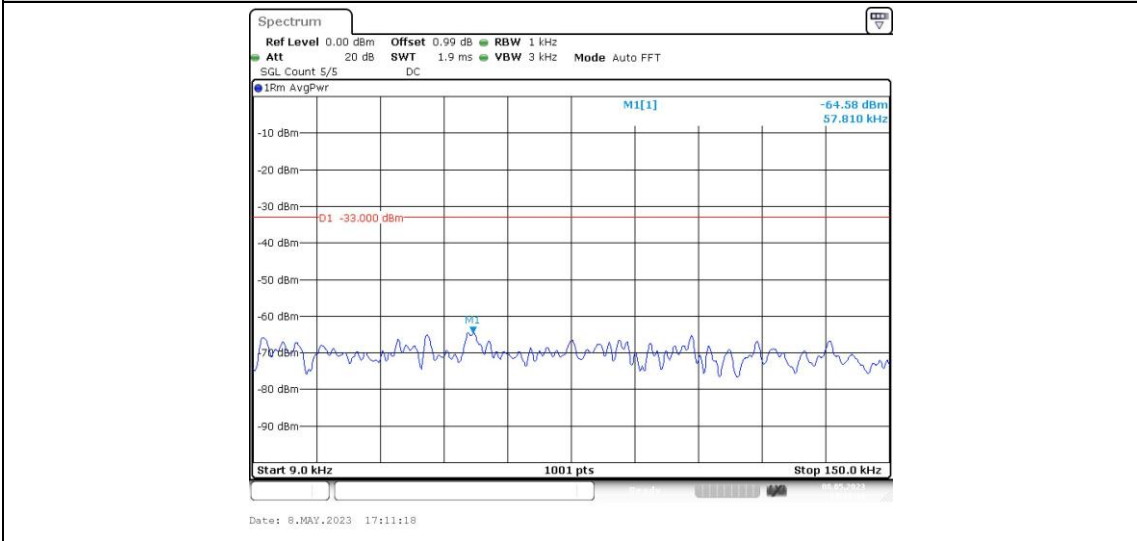

Band25-15MHz-16QAM-26115-1RB#0-Range1:0.009~0.15MHz