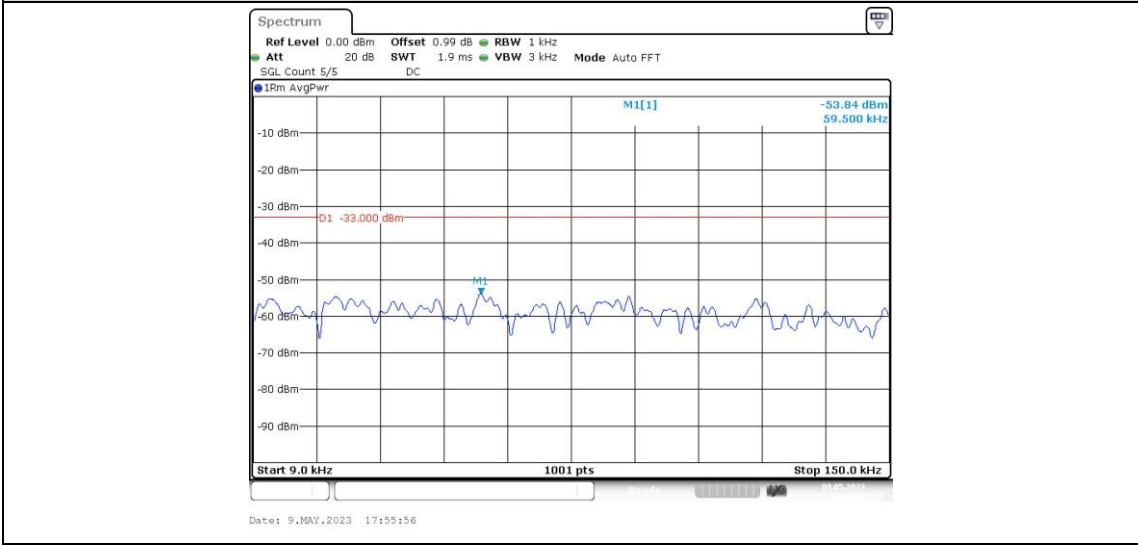

Band12-1.4MHz-16QAM-23017-1RB#0-Range1:0.009~0.15MHz