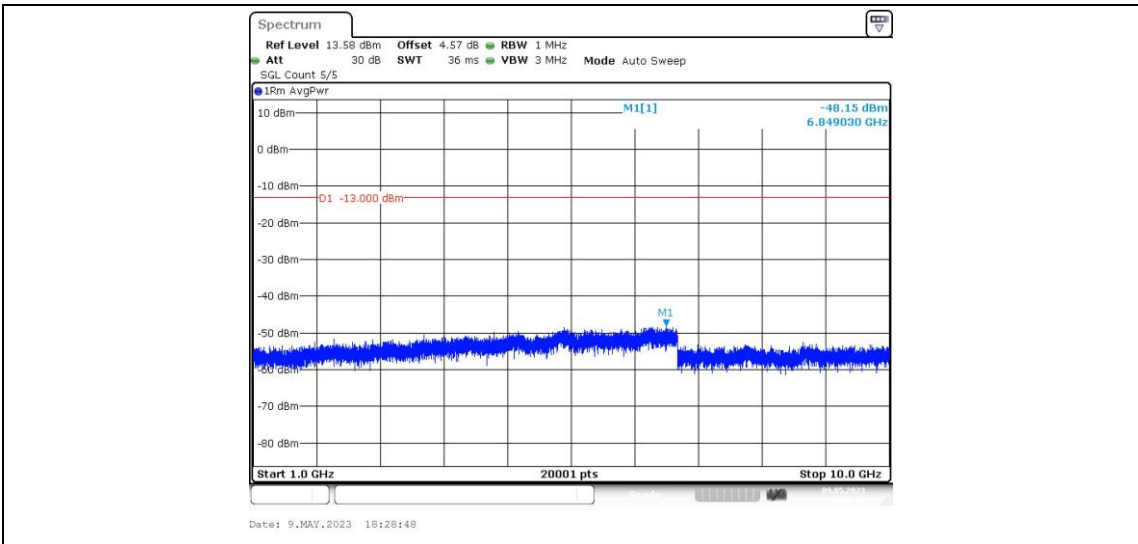

Band12-3MHz-16QAM-23165-1RB#0-Range1:0.009~0.15MHz