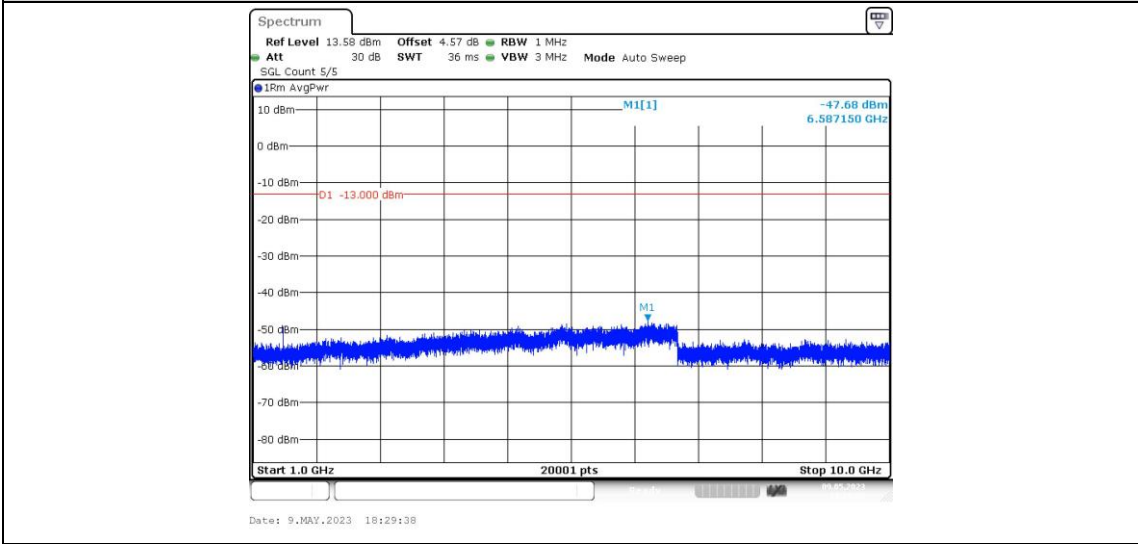

Band12-3MHz-16QAM-23025-1RB#0-Range1:0.009~0.15MHz