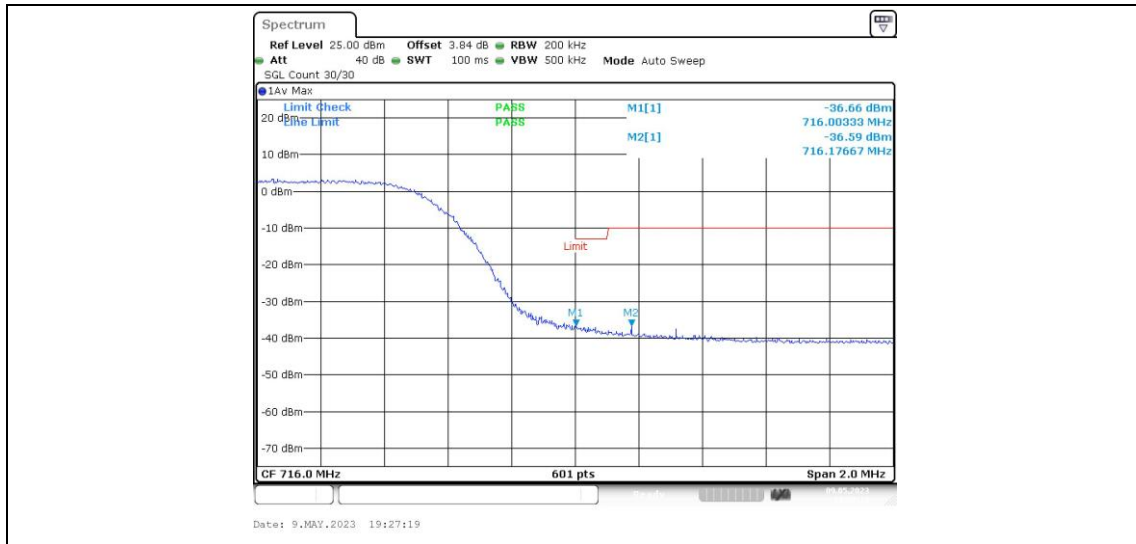

Band12-10MHz-16QAM-23060-1RB#0

Band12-10MHz-16QAM-23060-1RB#49

Band12-10MHz-16QAM-23060-50RB#0

Band12-10MHz-16QAM-23130-1RB#0

Band12-10MHz-16QAM-23130-1RB#49

Band12-10MHz-16QAM-23130-50RB#0

Appendix E: Conducted Spurious Emission