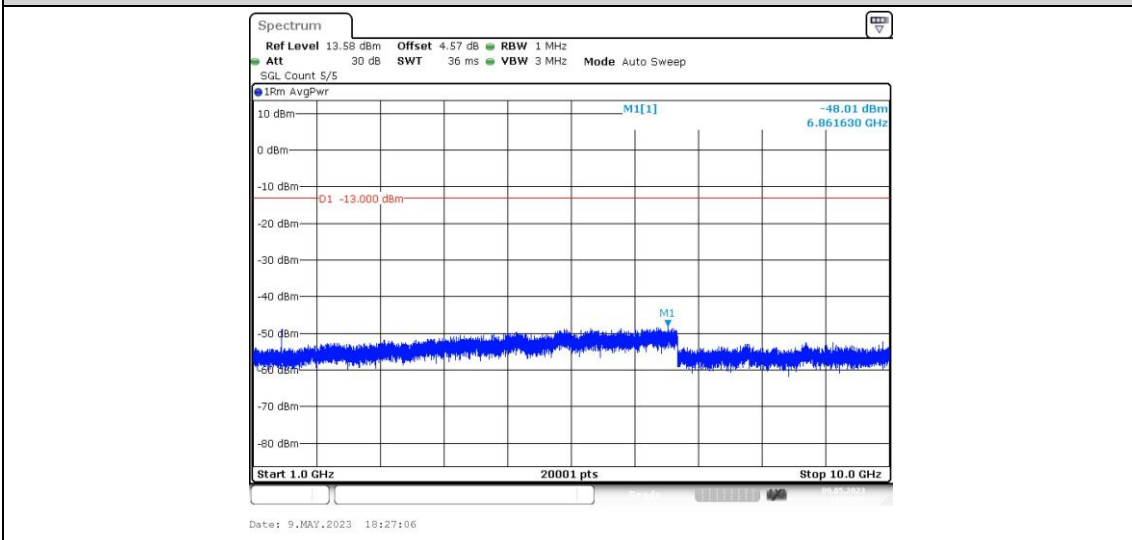

Band12-3MHz-16QAM-23095-1RB#0-Range1:0.009~0.15MHz