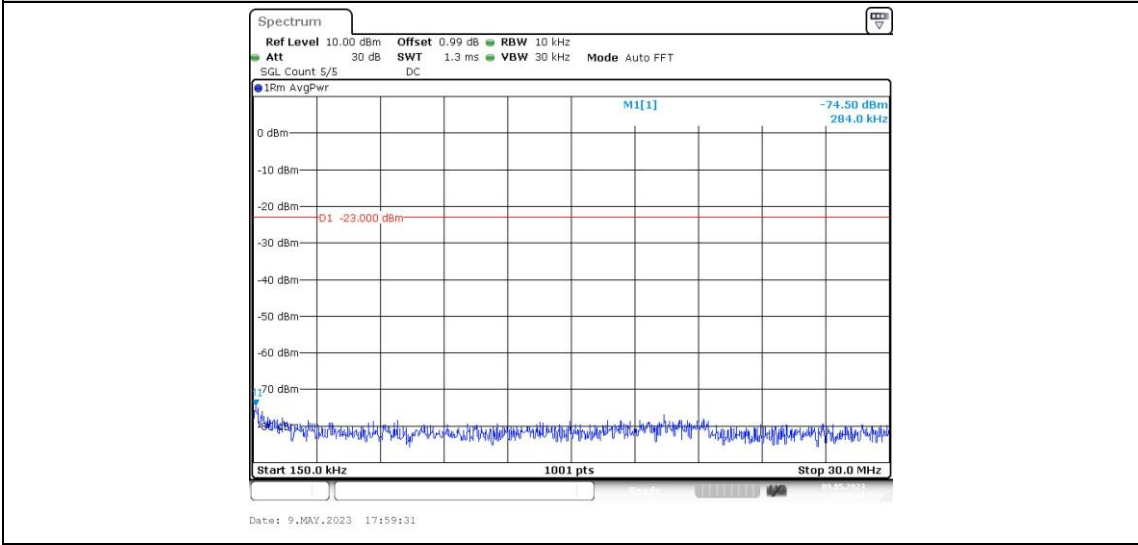

Band12-1.4MHz-16QAM-23173-1RB#0-Range2:0.15~30MHz