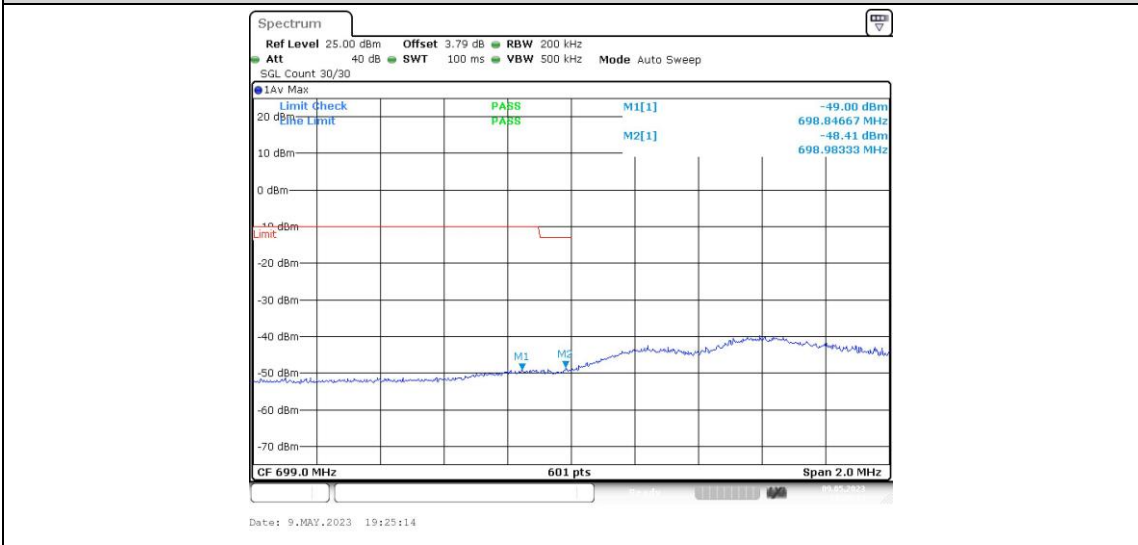

Band12-10MHz-QPSK-23060-50RB#0