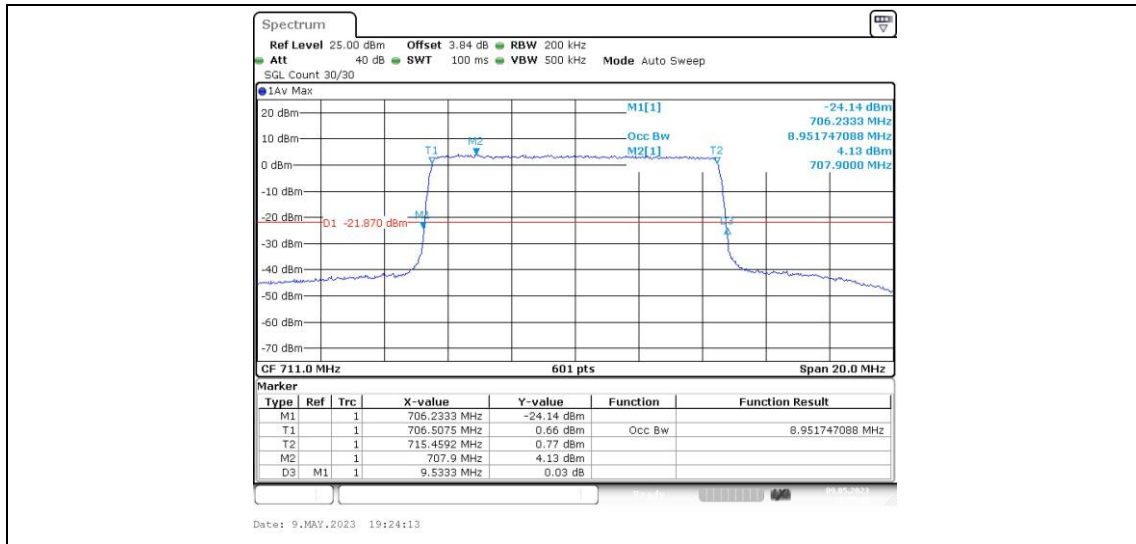

Band12-10MHz-16QAM-23060-50RB#0

Band12-10MHz-16QAM-23095-50RB#0

Band12-10MHz-16QAM-23130-50RB#0

Appendix D: Band Edge

Test Result

Band	Bandwidth	Modulation	Channel	RB Configuration	Result(dBm)	Verdict
Band12	1.4MHz	QPSK	23017	1RB#0	-36.08,-21.64	PASS
Band12	1.4MHz	QPSK	23017	1RB#5	-51.10,-46.70	PASS
Band12	1.4MHz	QPSK	23017	6RB#0	-37.23,-29.56	PASS
Band12	1.4MHz	QPSK	23173	1RB#0	-46.54,-50.83	PASS
Band12	1.4MHz	QPSK	23173	1RB#5	-21.44,-35.92	PASS
Band12	1.4MHz	QPSK	23173	6RB#0	-29.96,-34.66	PASS
Band12	1.4MHz	16QAM	23017	1RB#0	-36.28,-22.37	PASS
Band12	1.4MHz	16QAM	23017	1RB#5	-51.34,-47.47	PASS
Band12	1.4MHz	16QAM	23017	6RB#0	-37.28,-29.39	PASS
Band12	1.4MHz	16QAM	23173	1RB#0	-47.50,-50.89	PASS
Band12	1.4MHz	16QAM	23173	1RB#5	-23.24,-36.04	PASS
Band12	1.4MHz	16QAM	23173	6RB#0	-28.90,-34.27	PASS
Band12	3MHz	QPSK	23025	1RB#0	-29.63,-18.35	PASS
Band12	3MHz	QPSK	23025	1RB#14	-44.89,-47.99	PASS
Band12	3MHz	QPSK	23025	15RB#0	-36.57,-29.40	PASS
Band12	3MHz	QPSK	23165	1RB#0	-49.56,-50.60	PASS
Band12	3MHz	QPSK	23165	1RB#14	-19.96,-32.49	PASS
Band12	3MHz	QPSK	23165	15RB#0	-32.38,-38.98	PASS
Band12	3MHz	16QAM	23025	1RB#0	-33.42,-20.13	PASS
Band12	3MHz	16QAM	23025	1RB#14	-45.66,-48.51	PASS
Band12	3MHz	16QAM	23025	15RB#0	-39.18,-31.83	PASS
Band12	3MHz	16QAM	23165	1RB#0	-50.04,-50.12	PASS
Band12	3MHz	16QAM	23165	1RB#14	-19.98,-30.61	PASS
Band12	3MHz	16QAM	23165	15RB#0	-33.05,-39.61	PASS
Band12	5MHz	QPSK	23035	1RB#0	-20.19	PASS
Band12	5MHz	QPSK	23035	1RB#24	-45.63	PASS
Band12	5MHz	QPSK	23035	25RB#0	-31.42	PASS
Band12	5MHz	QPSK	23155	1RB#0	-46.60	PASS
Band12	5MHz	QPSK	23155	1RB#24	-18.99	PASS
Band12	5MHz	QPSK	23155	25RB#0	-31.90	PASS
Band12	5MHz	16QAM	23035	1RB#0	-19.73	PASS
Band12	5MHz	16QAM	23035	1RB#24	-47.05	PASS
Band12	5MHz	16QAM	23035	25RB#0	-32.18	PASS
Band12	5MHz	16QAM	23155	1RB#0	-47.99	PASS
Band12	5MHz	16QAM	23155	1RB#24	-19.83	PASS
Band12	5MHz	16QAM	23155	25RB#0	-32.67	PASS