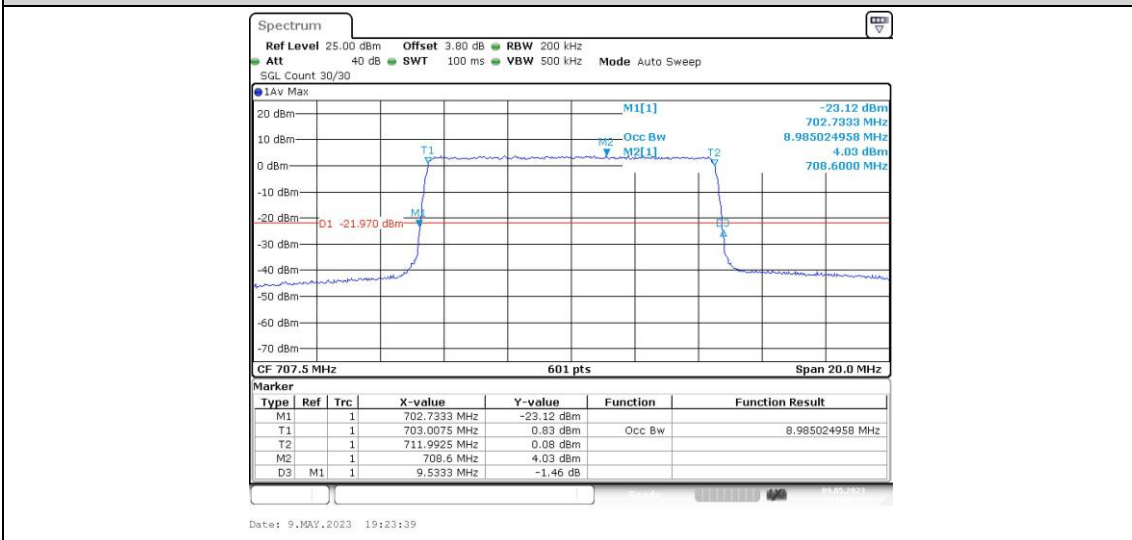

Band12-10MHz-16QAM-23060-50RB#0

Band12-10MHz-16QAM-23095-50RB#0

Band12-10MHz-16QAM-23130-50RB#0

Appendix D: Band Edge

Test Result

Band	Bandwidth	Modulation	Channel	RB Configuration	Result(dBm)	Verdict
Band12	1.4MHz	QPSK	23017	1RB#0	-36.08,-21.64	PASS
Band12	1.4MHz	QPSK	23017	1RB#5	-51.10,-46.70	PASS
Band12	1.4MHz	QPSK	23017	6RB#0	-37.23,-29.56	PASS
Band12	1.4MHz	QPSK	23173	1RB#0	-46.54,-50.83	PASS
Band12	1.4MHz	QPSK	23173	1RB#5	-21.44,-35.92	PASS
Band12	1.4MHz	QPSK	23173	6RB#0	-29.96,-34.66	PASS
Band12	1.4MHz	16QAM	23017	1RB#0	-36.28,-22.37	PASS
Band12	1.4MHz	16QAM	23017	1RB#5	-51.34,-47.47	PASS
Band12	1.4MHz	16QAM	23017	6RB#0	-37.28,-29.39	PASS
Band12	1.4MHz	16QAM	23173	1RB#0	-47.50,-50.89	PASS
Band12	1.4MHz	16QAM	23173	1RB#5	-23.24,-36.04	PASS
Band12	1.4MHz	16QAM	23173	6RB#0	-28.90,-34.27	PASS
Band12	3MHz	QPSK	23025	1RB#0	-29.63,-18.35	PASS
Band12	3MHz	QPSK	23025	1RB#14	-44.89,-47.99	PASS
Band12	3MHz	QPSK	23025	15RB#0	-36.57,-29.40	PASS
Band12	3MHz	QPSK	23165	1RB#0	-49.56,-50.60	PASS
Band12	3MHz	QPSK	23165	1RB#14	-19.96,-32.49	PASS
Band12	3MHz	QPSK	23165	15RB#0	-32.38,-38.98	PASS
Band12	3MHz	16QAM	23025	1RB#0	-33.42,-20.13	PASS
Band12	3MHz	16QAM	23025	1RB#14	-45.66,-48.51	PASS
Band12	3MHz	16QAM	23025	15RB#0	-39.18,-31.83	PASS
Band12	3MHz	16QAM	23165	1RB#0	-50.04,-50.12	PASS
Band12	3MHz	16QAM	23165	1RB#14	-19.98,-30.61	PASS
Band12	3MHz	16QAM	23165	15RB#0	-33.05,-39.61	PASS
Band12	5MHz	QPSK	23035	1RB#0	-20.19	PASS
Band12	5MHz	QPSK	23035	1RB#24	-45.63	PASS
Band12	5MHz	QPSK	23035	25RB#0	-31.42	PASS
Band12	5MHz	QPSK	23155	1RB#0	-46.60	PASS
Band12	5MHz	QPSK	23155	1RB#24	-18.99	PASS
Band12	5MHz	QPSK	23155	25RB#0	-31.90	PASS
Band12	5MHz	16QAM	23035	1RB#0	-19.73	PASS
Band12	5MHz	16QAM	23035	1RB#24	-47.05	PASS
Band12	5MHz	16QAM	23035	25RB#0	-32.18	PASS
Band12	5MHz	16QAM	23155	1RB#0	-47.99	PASS
Band12	5MHz	16QAM	23155	1RB#24	-19.83	PASS
Band12	5MHz	16QAM	23155	25RB#0	-32.67	PASS