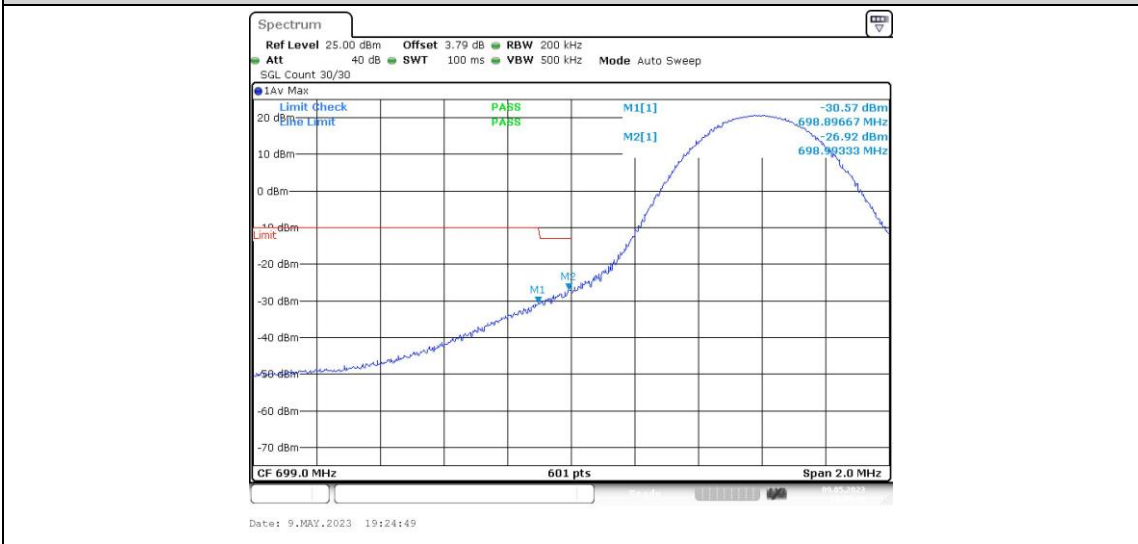

Band12-10MHz-QPSK-23060-1RB#49