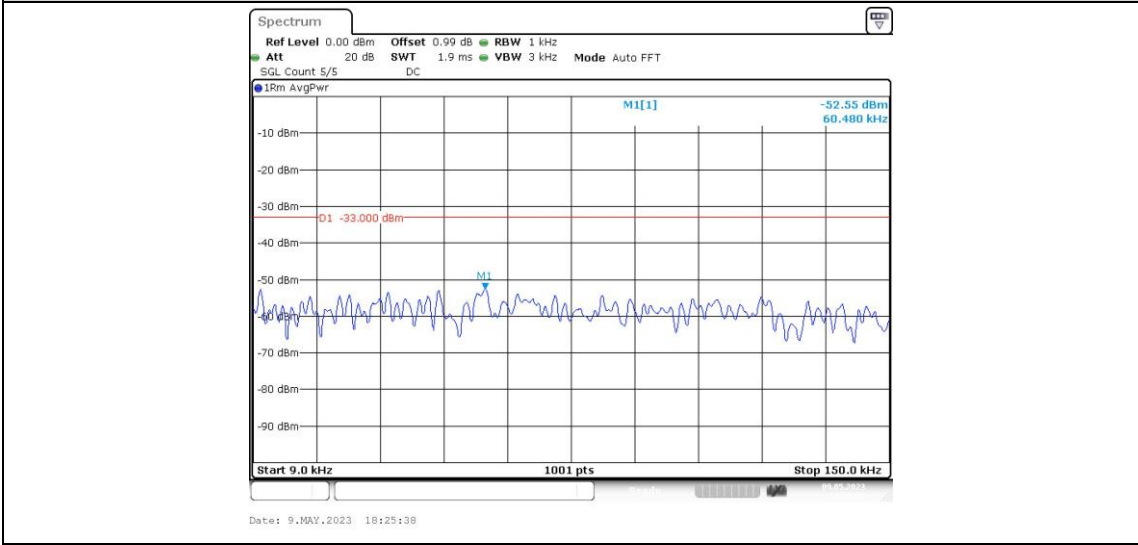

Band12-3MHz-QPSK-23025-1RB#0-Range1:0.009~0.15MHz