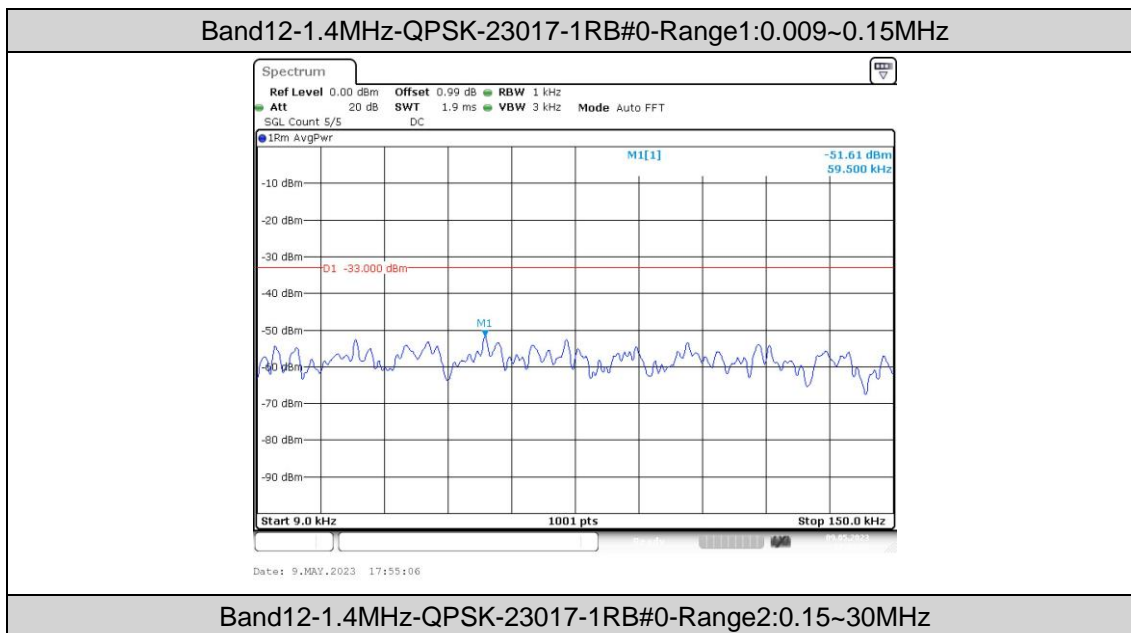

Band12	10MHz	QPSK	23095	1RB#0	Range3:30~1000MHz	PASS
Band12	10MHz	QPSK	23095	1RB#0	Range4:1000~10000MHz	PASS
Band12	10MHz	QPSK	23130	1RB#0	Range1:0.009~0.15MHz	PASS
Band12	10MHz	QPSK	23130	1RB#0	Range2:0.15~30MHz	PASS
Band12	10MHz	QPSK	23130	1RB#0	Range3:30~1000MHz	PASS
Band12	10MHz	QPSK	23130	1RB#0	Range4:1000~10000MHz	PASS
Band12	10MHz	16QAM	23060	1RB#0	Range1:0.009~0.15MHz	PASS
Band12	10MHz	16QAM	23060	1RB#0	Range2:0.15~30MHz	PASS
Band12	10MHz	16QAM	23060	1RB#0	Range3:30~1000MHz	PASS
Band12	10MHz	16QAM	23060	1RB#0	Range4:1000~10000MHz	PASS
Band12	10MHz	16QAM	23095	1RB#0	Range1:0.009~0.15MHz	PASS
Band12	10MHz	16QAM	23095	1RB#0	Range2:0.15~30MHz	PASS
Band12	10MHz	16QAM	23095	1RB#0	Range3:30~1000MHz	PASS
Band12	10MHz	16QAM	23095	1RB#0	Range4:1000~10000MHz	PASS
Band12	10MHz	16QAM	23130	1RB#0	Range1:0.009~0.15MHz	PASS
Band12	10MHz	16QAM	23130	1RB#0	Range2:0.15~30MHz	PASS
Band12	10MHz	16QAM	23130	1RB#0	Range3:30~1000MHz	PASS
Band12	10MHz	16QAM	23130	1RB#0	Range4:1000~10000MHz	PASS

Test Graphs