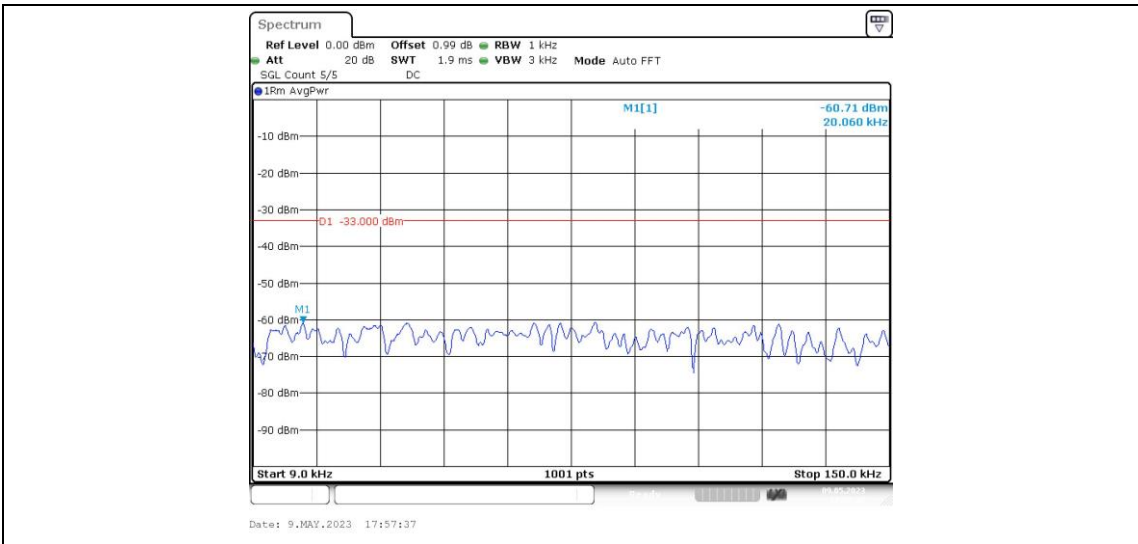

Band12-1.4MHz-16QAM-23095-1RB#0-Range1:0.009~0.15MHz