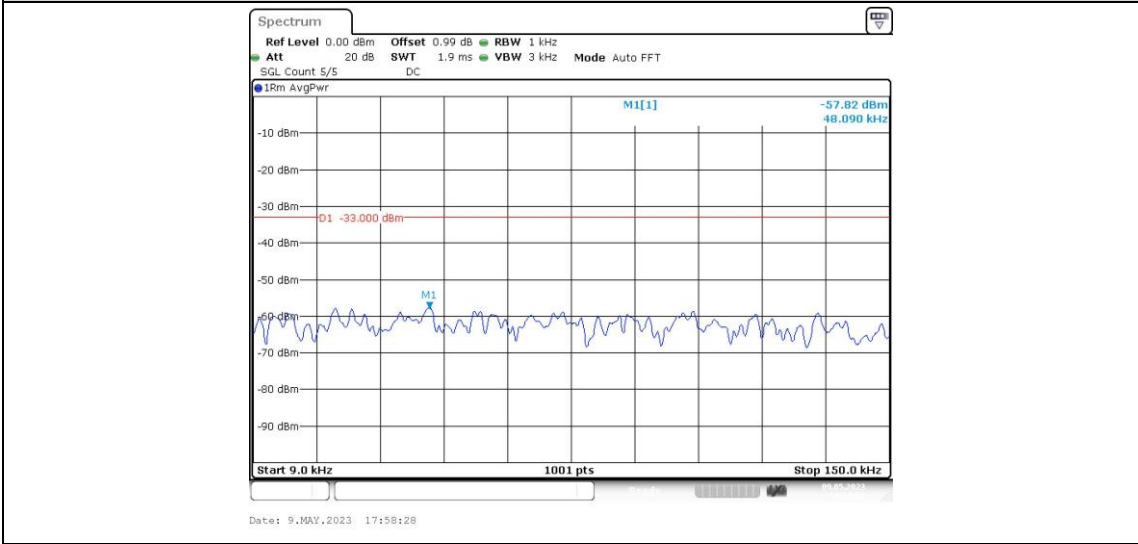

Band12-1.4MHz-QPSK-23173-1RB#0-Range1:0.009~0.15MHz