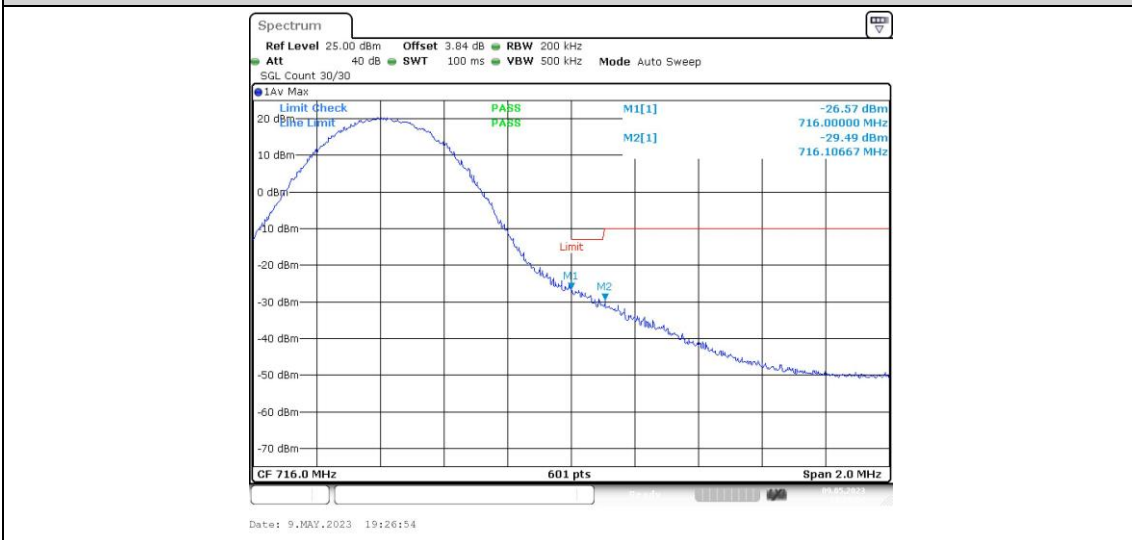

Band12-10MHz-16QAM-23060-1RB#0

Band12-10MHz-16QAM-23060-1RB#49

Band12-10MHz-16QAM-23060-50RB#0

Band12-10MHz-16QAM-23130-1RB#0

Band12-10MHz-16QAM-23130-1RB#49

Band12-10MHz-16QAM-23130-50RB#0

Appendix E: Conducted Spurious Emission