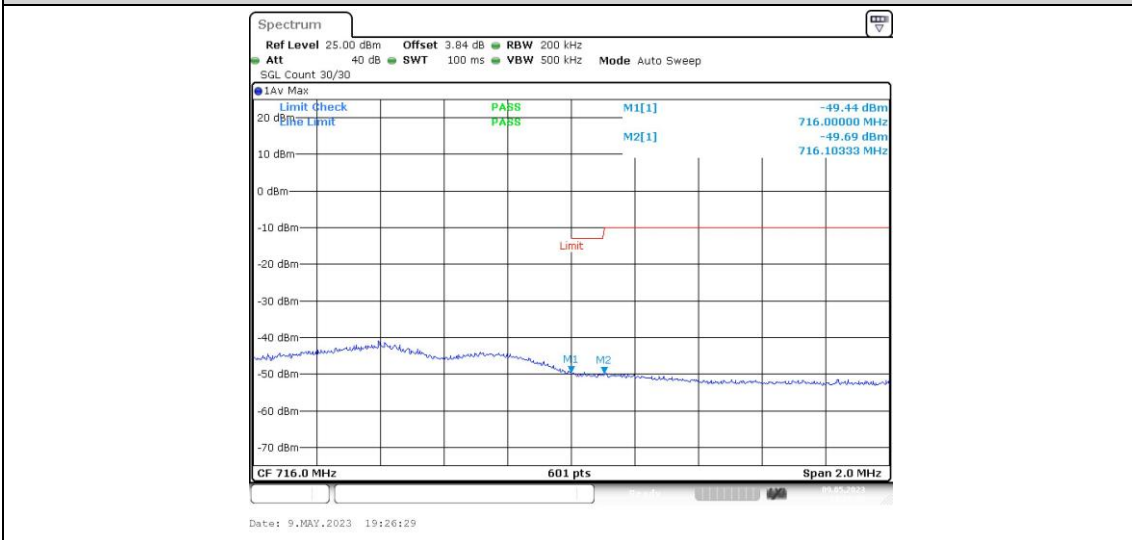

Band12-10MHz-16QAM-23060-1RB#0

Band12-10MHz-16QAM-23060-1RB#49

Band12-10MHz-16QAM-23060-50RB#0

Band12-10MHz-16QAM-23130-1RB#0

Band12-10MHz-16QAM-23130-1RB#49

Band12-10MHz-16QAM-23130-50RB#0

Appendix E: Conducted Spurious Emission