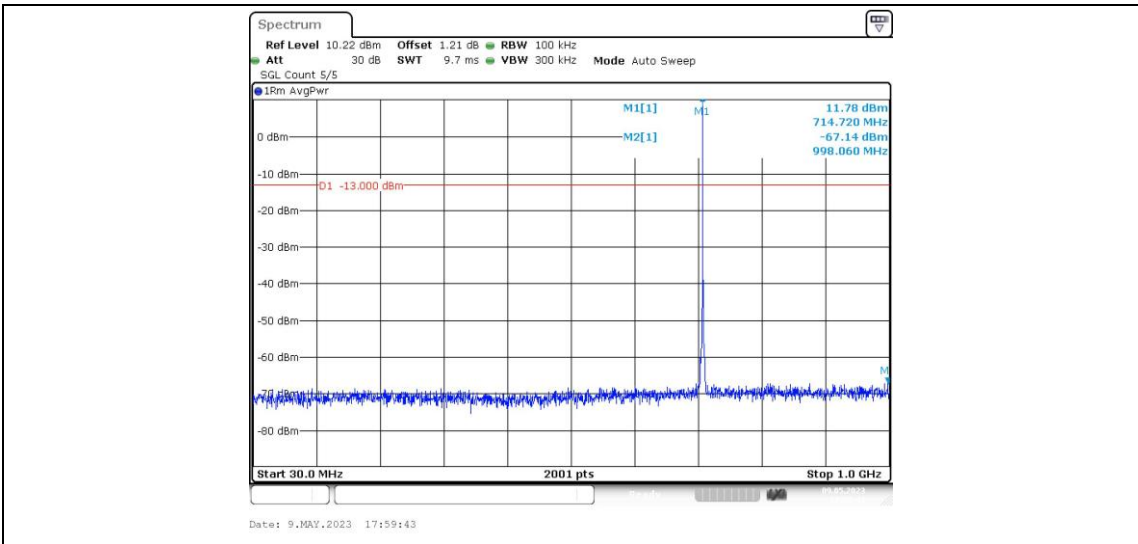

Band12-1.4MHz-16QAM-23095-1RB#0-Range4:1000~10000MHz

Band12-1.4MHz-16QAM-23173-1RB#0-Range1:0.009~0.15MHz

Band12-1.4MHz-16QAM-23173-1RB#0-Range2:0.15~30MHz

Band12-1.4MHz-16QAM-23173-1RB#0-Range3:30~1000MHz