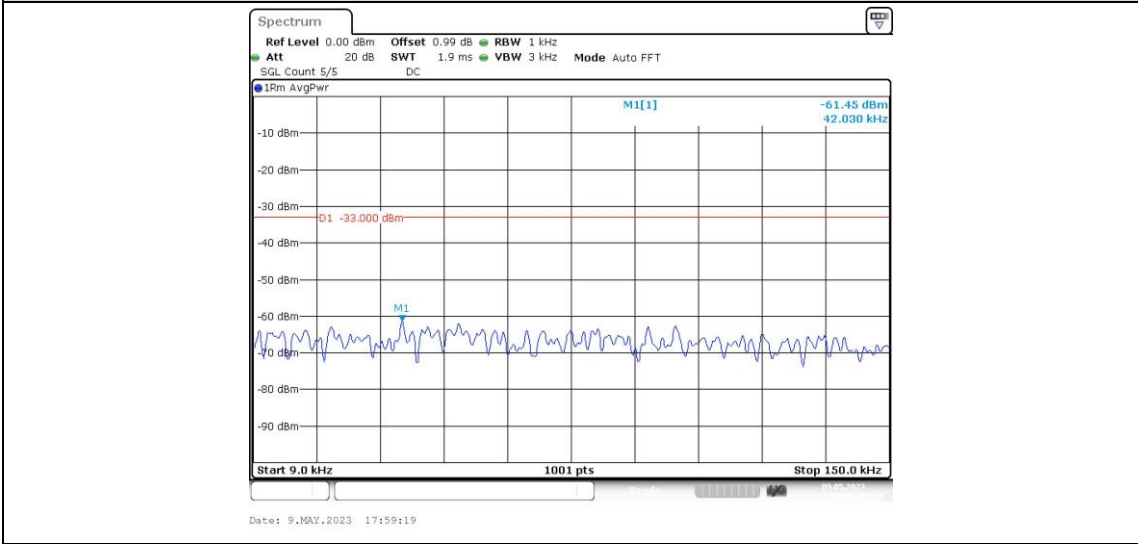

Band12-1.4MHz-16QAM-23173-1RB#0-Range1:0.009~0.15MHz