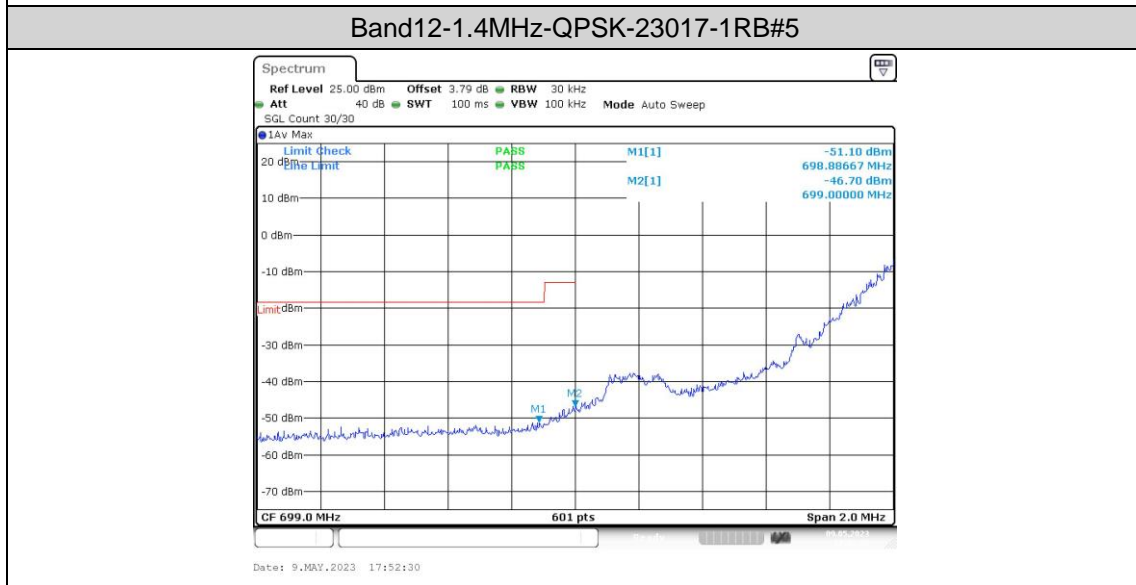

Band12	10MHz	QPSK	23060	1RB#0	-30.57,-26.92	PASS
Band12	10MHz	QPSK	23060	1RB#49	-49.00,-48.41	PASS
Band12	10MHz	QPSK	23060	50RB#0	-38.27,-35.97	PASS
Band12	10MHz	QPSK	23130	1RB#0	-49.48,-48.82	PASS
Band12	10MHz	QPSK	23130	1RB#49	-26.63,-30.93	PASS
Band12	10MHz	QPSK	23130	50RB#0	-36.81,-38.48	PASS
Band12	10MHz	16QAM	23060	1RB#0	-30.49,-26.31	PASS
Band12	10MHz	16QAM	23060	1RB#49	-49.51,-49.24	PASS
Band12	10MHz	16QAM	23060	50RB#0	-39.72,-37.97	PASS
Band12	10MHz	16QAM	23130	1RB#0	-49.44,-49.69	PASS
Band12	10MHz	16QAM	23130	1RB#49	-26.57,-29.49	PASS
Band12	10MHz	16QAM	23130	50RB#0	-36.66,-36.59	PASS

Test Graphs