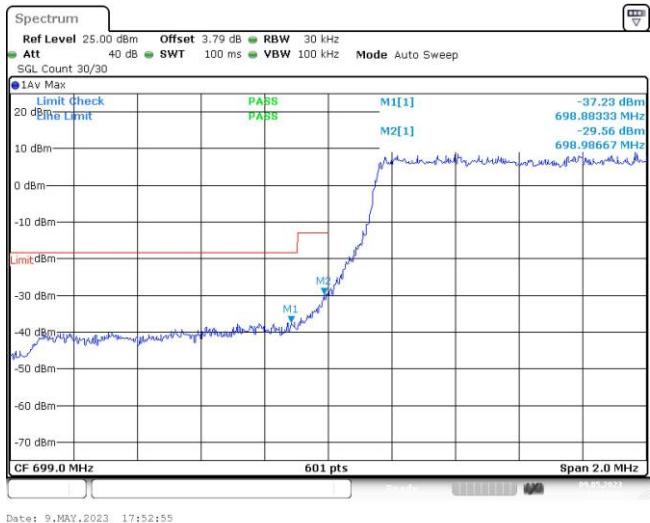

Band12-1.4MHz-QPSK-23017-6RB#0