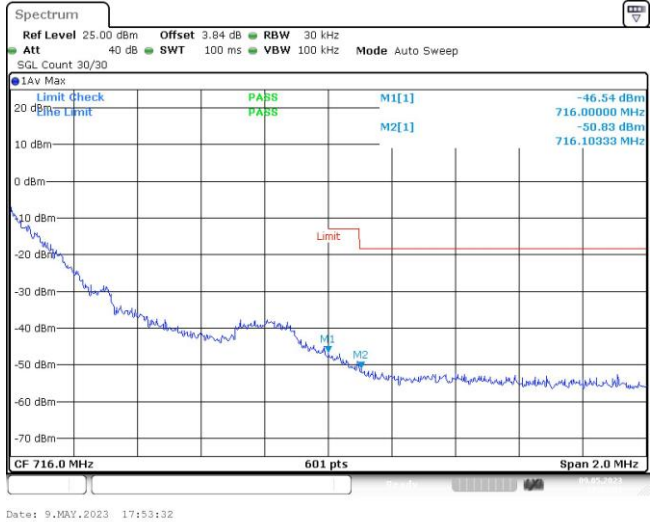

Band12-1.4MHz-QPSK-23173-1RB#0