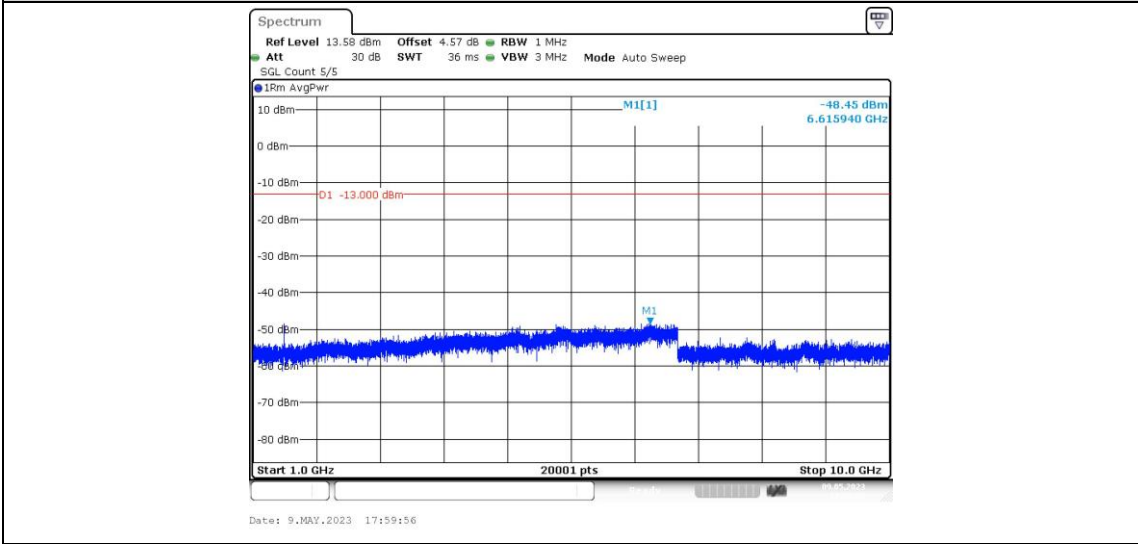

Band12-1.4MHz-16QAM-23173-1RB#0-Range4:1000~10000MHz