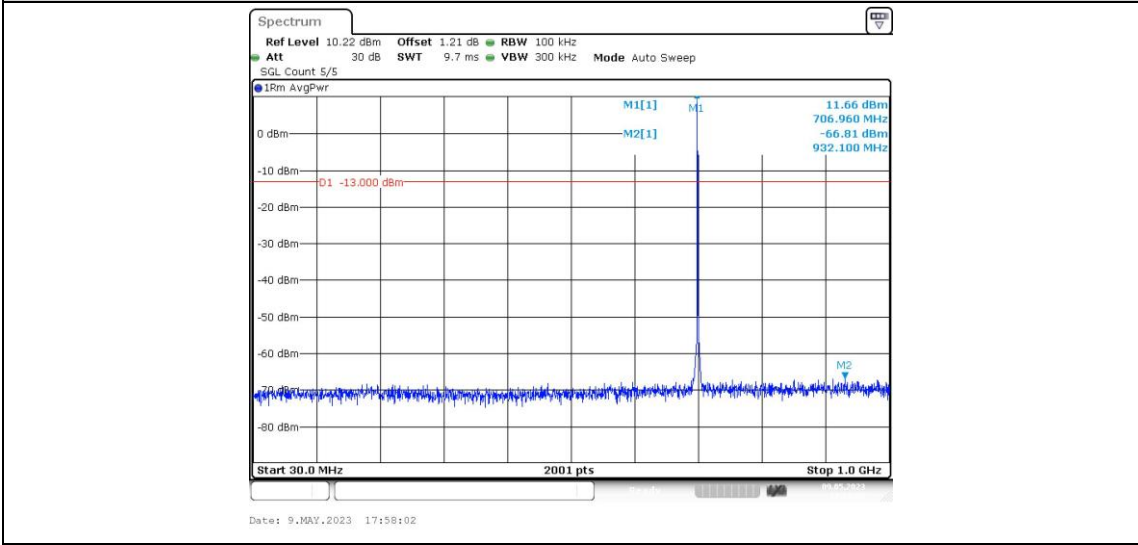

Band12-1.4MHz-16QAM-23017-1RB#0-Range4:1000~10000MHz

Band12-1.4MHz-16QAM-23095-1RB#0-Range1:0.009~0.15MHz

Band12-1.4MHz-16QAM-23095-1RB#0-Range2:0.15~30MHz

Band12-1.4MHz-16QAM-23095-1RB#0-Range3:30~1000MHz