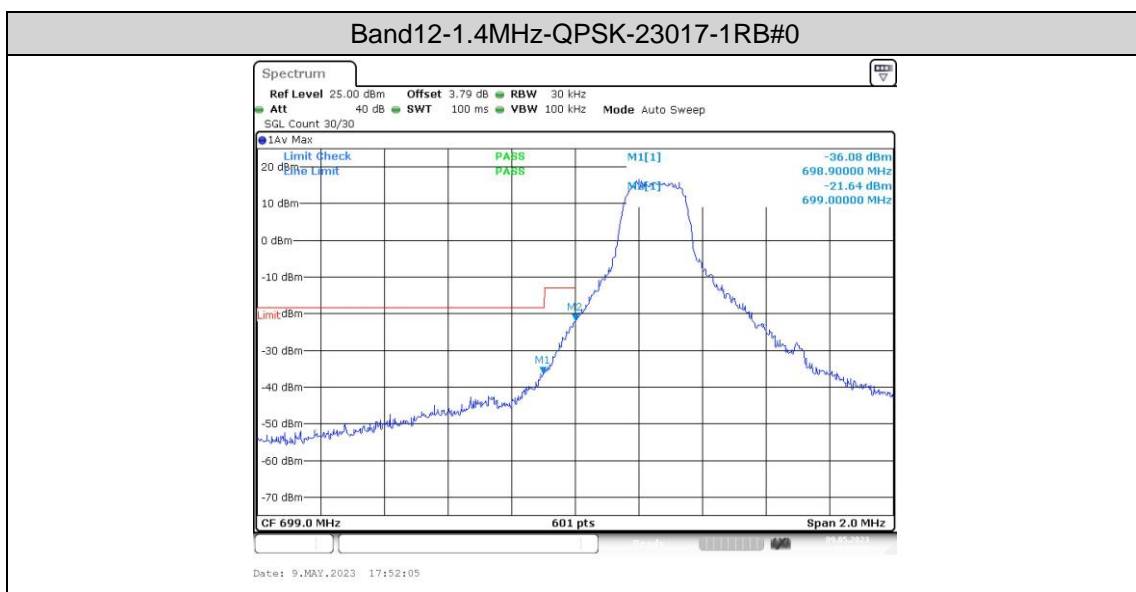

Band12	10MHz	QPSK	23060	1RB#0	-30.57,-26.92	PASS
Band12	10MHz	QPSK	23060	1RB#49	-49.00,-48.41	PASS
Band12	10MHz	QPSK	23060	50RB#0	-38.27,-35.97	PASS
Band12	10MHz	QPSK	23130	1RB#0	-49.48,-48.82	PASS
Band12	10MHz	QPSK	23130	1RB#49	-26.63,-30.93	PASS
Band12	10MHz	QPSK	23130	50RB#0	-36.81,-38.48	PASS
Band12	10MHz	16QAM	23060	1RB#0	-30.49,-26.31	PASS
Band12	10MHz	16QAM	23060	1RB#49	-49.51,-49.24	PASS
Band12	10MHz	16QAM	23060	50RB#0	-39.72,-37.97	PASS
Band12	10MHz	16QAM	23130	1RB#0	-49.44,-49.69	PASS
Band12	10MHz	16QAM	23130	1RB#49	-26.57,-29.49	PASS
Band12	10MHz	16QAM	23130	50RB#0	-36.66,-36.59	PASS

Test Graphs