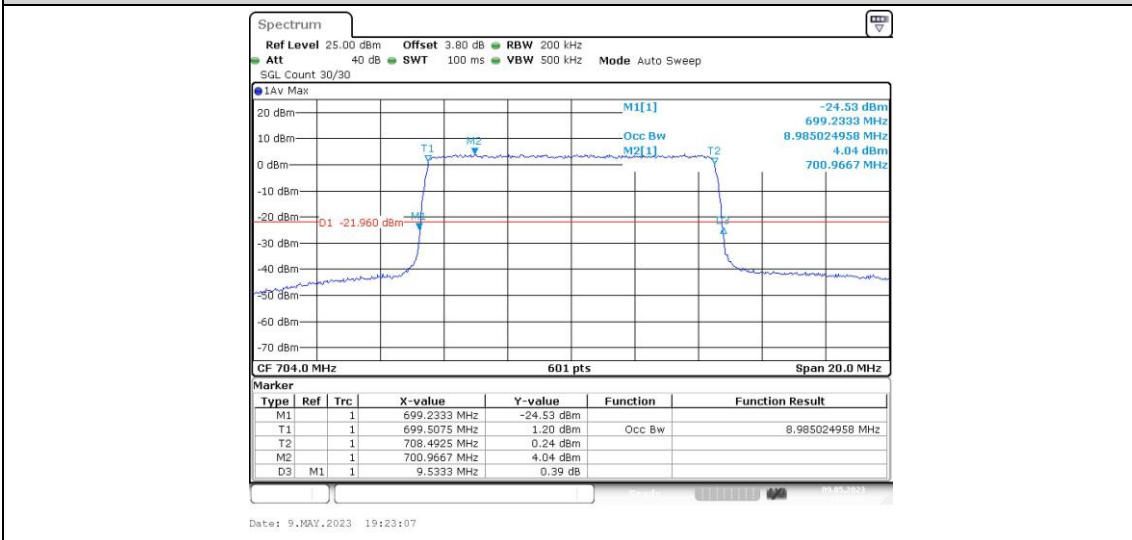

Band12-10MHz-16QAM-23060-50RB#0

Band12-10MHz-16QAM-23095-50RB#0

Band12-10MHz-16QAM-23130-50RB#0

Appendix D: Band Edge

Test Result

Band	Bandwidth	Modulation	Channel	RB Configuration	Result(dBm)	Verdict
Band12	1.4MHz	QPSK	23017	1RB#0	-36.08,-21.64	PASS
Band12	1.4MHz	QPSK	23017	1RB#5	-51.10,-46.70	PASS
Band12	1.4MHz	QPSK	23017	6RB#0	-37.23,-29.56	PASS
Band12	1.4MHz	QPSK	23173	1RB#0	-46.54,-50.83	PASS
Band12	1.4MHz	QPSK	23173	1RB#5	-21.44,-35.92	PASS
Band12	1.4MHz	QPSK	23173	6RB#0	-29.96,-34.66	PASS
Band12	1.4MHz	16QAM	23017	1RB#0	-36.28,-22.37	PASS
Band12	1.4MHz	16QAM	23017	1RB#5	-51.34,-47.47	PASS
Band12	1.4MHz	16QAM	23017	6RB#0	-37.28,-29.39	PASS
Band12	1.4MHz	16QAM	23173	1RB#0	-47.50,-50.89	PASS
Band12	1.4MHz	16QAM	23173	1RB#5	-23.24,-36.04	PASS
Band12	1.4MHz	16QAM	23173	6RB#0	-28.90,-34.27	PASS
Band12	3MHz	QPSK	23025	1RB#0	-29.63,-18.35	PASS
Band12	3MHz	QPSK	23025	1RB#14	-44.89,-47.99	PASS
Band12	3MHz	QPSK	23025	15RB#0	-36.57,-29.40	PASS
Band12	3MHz	QPSK	23165	1RB#0	-49.56,-50.60	PASS
Band12	3MHz	QPSK	23165	1RB#14	-19.96,-32.49	PASS
Band12	3MHz	QPSK	23165	15RB#0	-32.38,-38.98	PASS
Band12	3MHz	16QAM	23025	1RB#0	-33.42,-20.13	PASS
Band12	3MHz	16QAM	23025	1RB#14	-45.66,-48.51	PASS
Band12	3MHz	16QAM	23025	15RB#0	-39.18,-31.83	PASS
Band12	3MHz	16QAM	23165	1RB#0	-50.04,-50.12	PASS
Band12	3MHz	16QAM	23165	1RB#14	-19.98,-30.61	PASS
Band12	3MHz	16QAM	23165	15RB#0	-33.05,-39.61	PASS
Band12	5MHz	QPSK	23035	1RB#0	-20.19	PASS
Band12	5MHz	QPSK	23035	1RB#24	-45.63	PASS
Band12	5MHz	QPSK	23035	25RB#0	-31.42	PASS
Band12	5MHz	QPSK	23155	1RB#0	-46.60	PASS
Band12	5MHz	QPSK	23155	1RB#24	-18.99	PASS
Band12	5MHz	QPSK	23155	25RB#0	-31.90	PASS
Band12	5MHz	16QAM	23035	1RB#0	-19.73	PASS
Band12	5MHz	16QAM	23035	1RB#24	-47.05	PASS
Band12	5MHz	16QAM	23035	25RB#0	-32.18	PASS
Band12	5MHz	16QAM	23155	1RB#0	-47.99	PASS
Band12	5MHz	16QAM	23155	1RB#24	-19.83	PASS
Band12	5MHz	16QAM	23155	25RB#0	-32.67	PASS