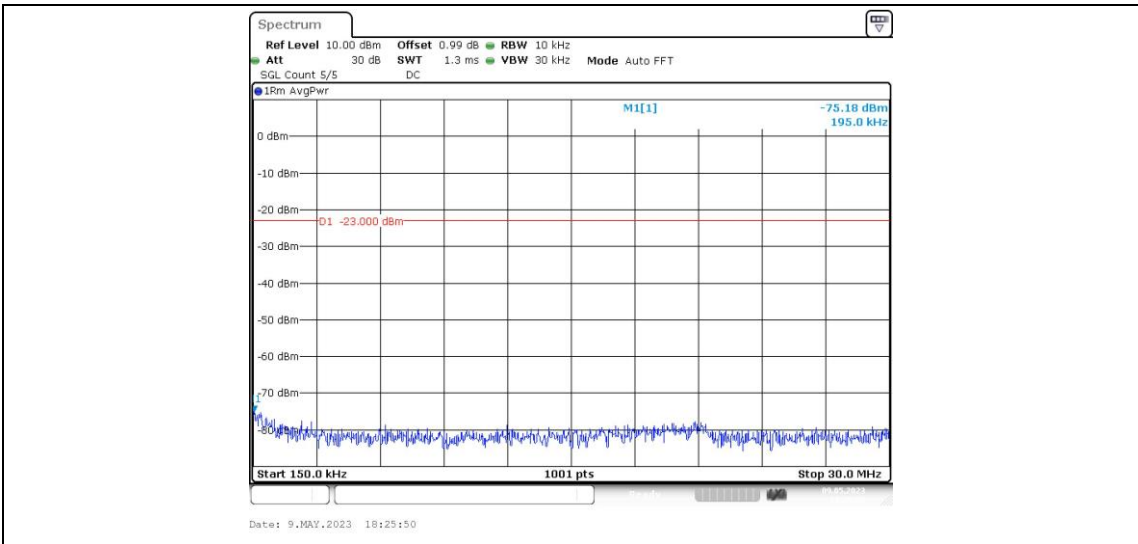

Band12-3MHz-QPSK-23025-1RB#0-Range2:0.15~30MHz