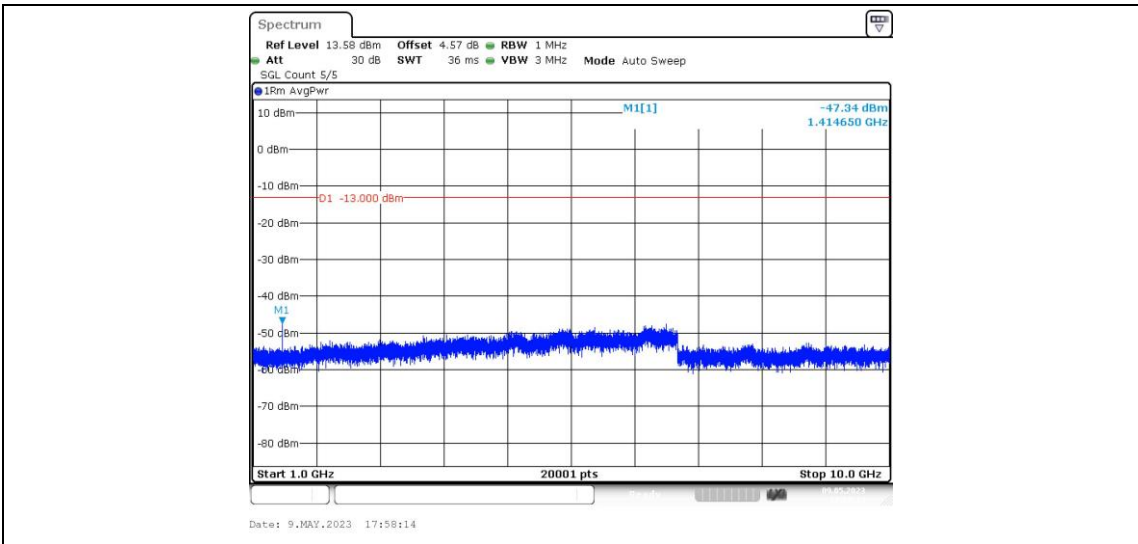

Band12-1.4MHz-16QAM-23095-1RB#0-Range4:1000~10000MHz