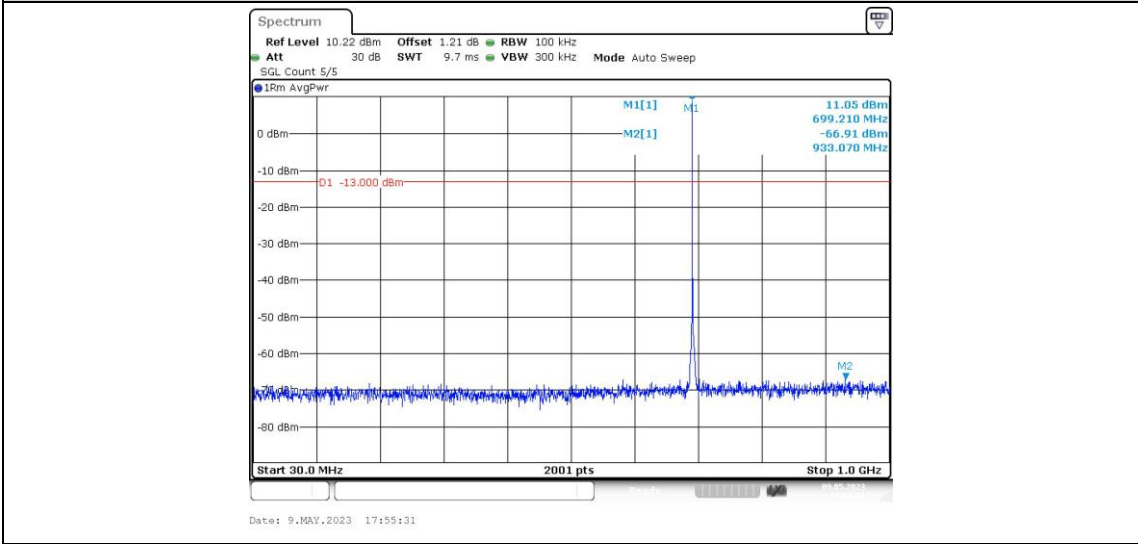

Band12-1.4MHz-QPSK-23017-1RB#0-Range3:30~1000MHz