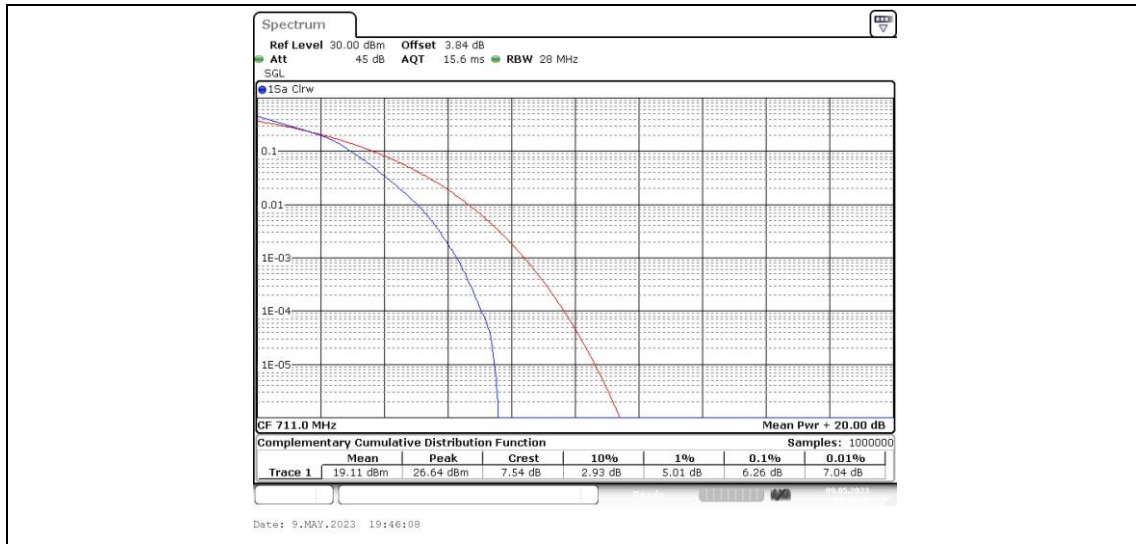

Band12-10MHz-QPSK-23060-50RB#0

Band12-10MHz-QPSK-23095-1RB#0

Band12-10MHz-16QAM-23095-50RB#0

Band12-10MHz-16QAM-23130-1RB#0

Band12-10MHz-16QAM-23130-50RB#0

Appendix C: 26dB Bandwidth and Occupied Bandwidth