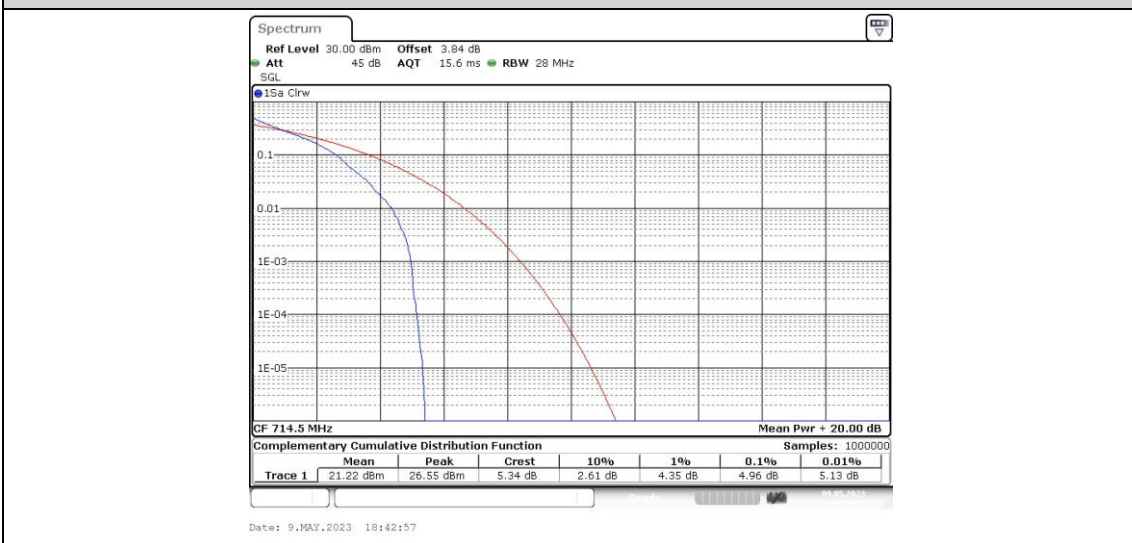

Band12-3MHz-QPSK-23165-1RB#0