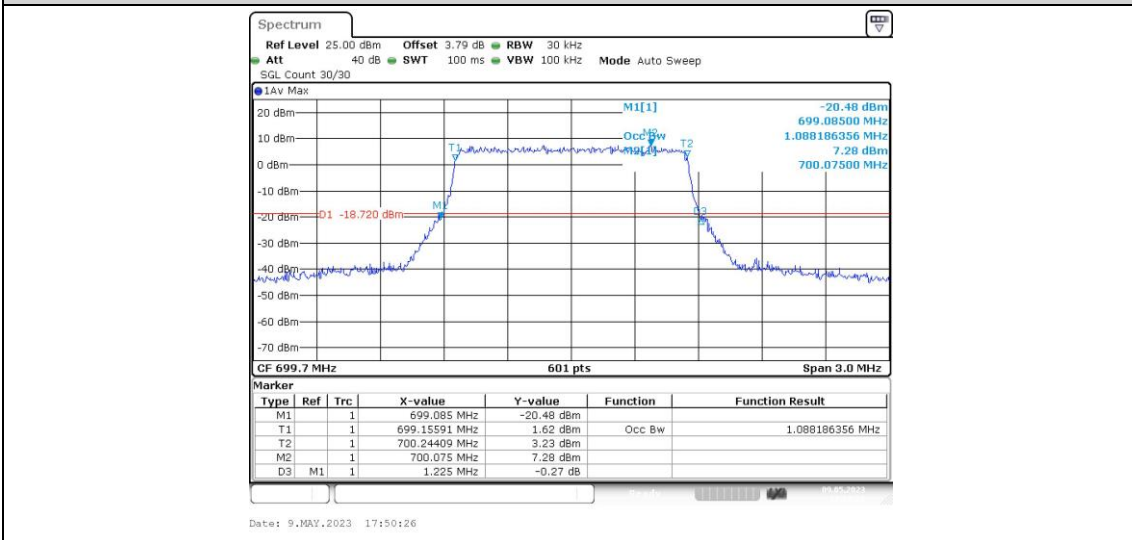

Band12-1.4MHz-16QAM-23017-6RB#0