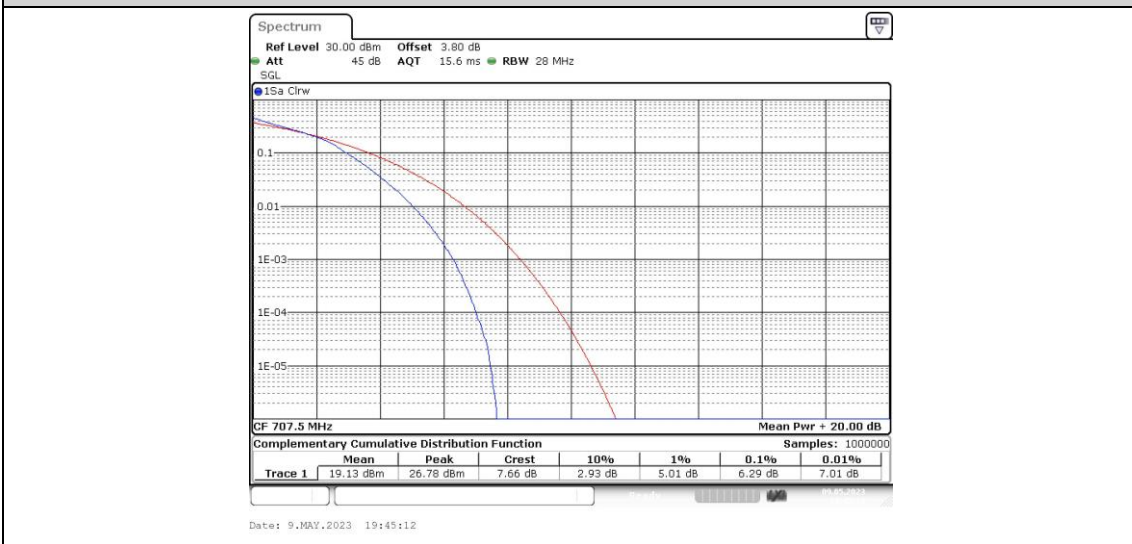

Band12-10MHz-QPSK-23060-50RB#0

Band12-10MHz-QPSK-23095-1RB#0

Band12-10MHz-16QAM-23095-50RB#0

Band12-10MHz-16QAM-23130-1RB#0

Band12-10MHz-16QAM-23130-50RB#0

Appendix C: 26dB Bandwidth and Occupied Bandwidth