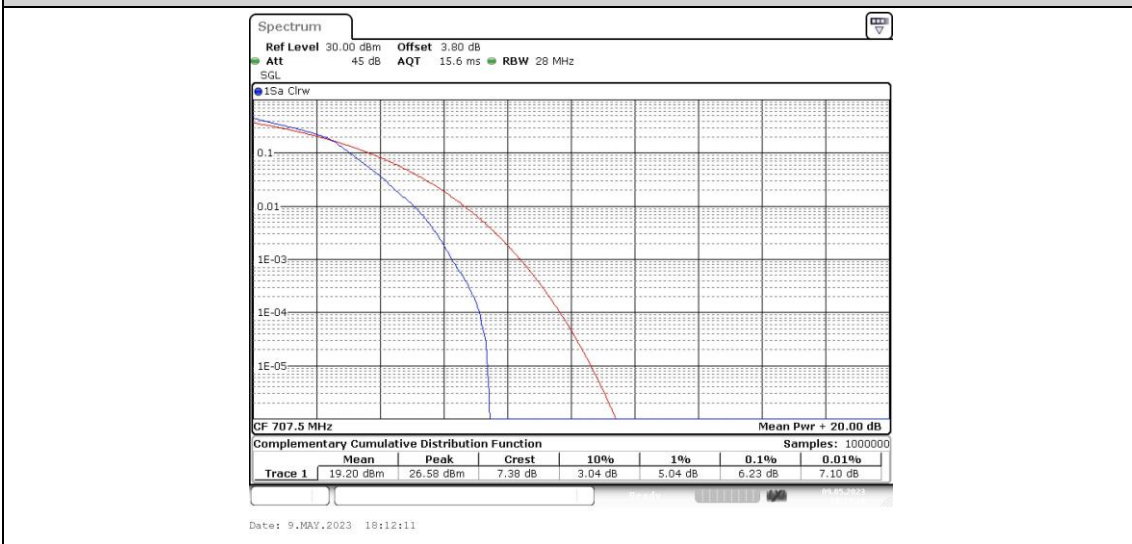

Test Graphs

Band12-1.4MHz-QPSK-23095-6RB#0

Band12-1.4MHz-QPSK-23173-1RB#0

Band12-1.4MHz-QPSK-23173-6RB#0

Band12-1.4MHz-16QAM-23095-6RB#0

Band12-1.4MHz-16QAM-23173-1RB#0

Band12-1.4MHz-16QAM-23173-6RB#0

Band12-3MHz-QPSK-23025-1RB#0