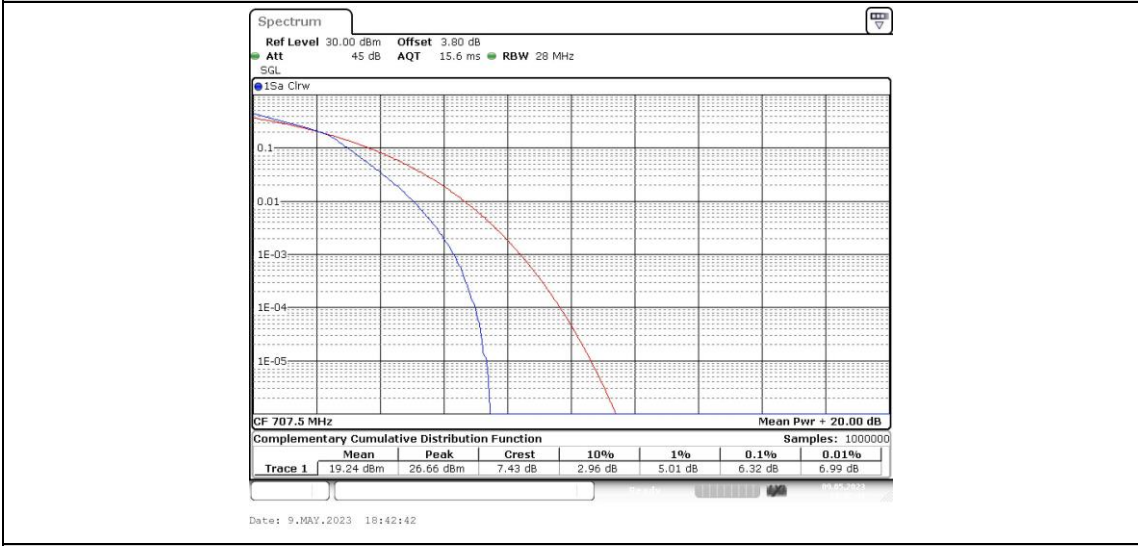

Band12-3MHz-16QAM-23095-15RB#0