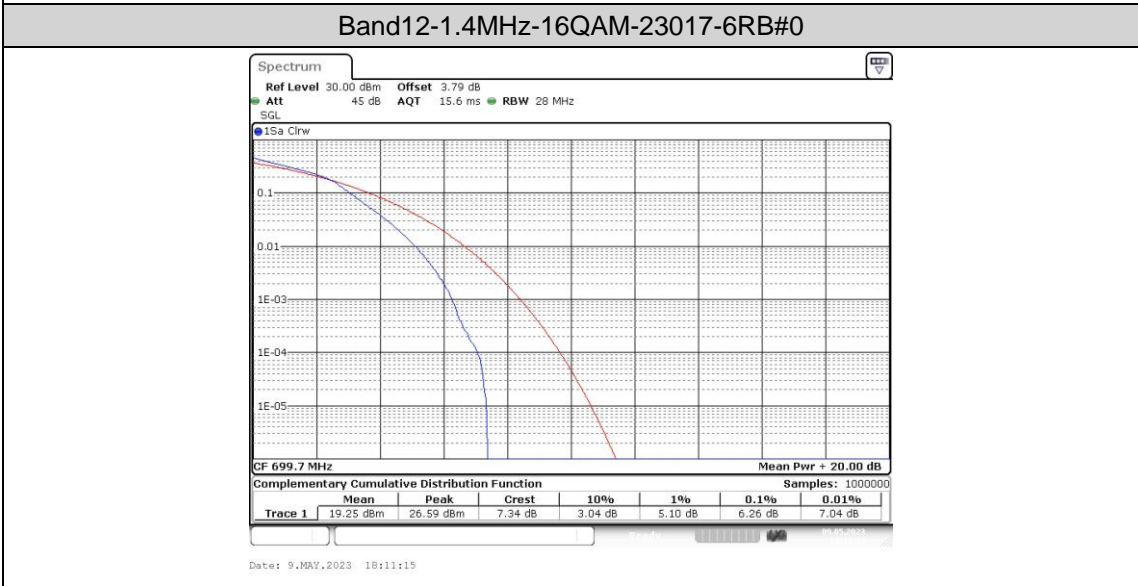

Test Graphs

Band12-1.4MHz-QPSK-23095-6RB#0

Band12-1.4MHz-QPSK-23173-1RB#0

Band12-1.4MHz-QPSK-23173-6RB#0

Band12-1.4MHz-16QAM-23095-6RB#0

Band12-1.4MHz-16QAM-23173-1RB#0

Band12-1.4MHz-16QAM-23173-6RB#0

Band12-3MHz-QPSK-23025-1RB#0