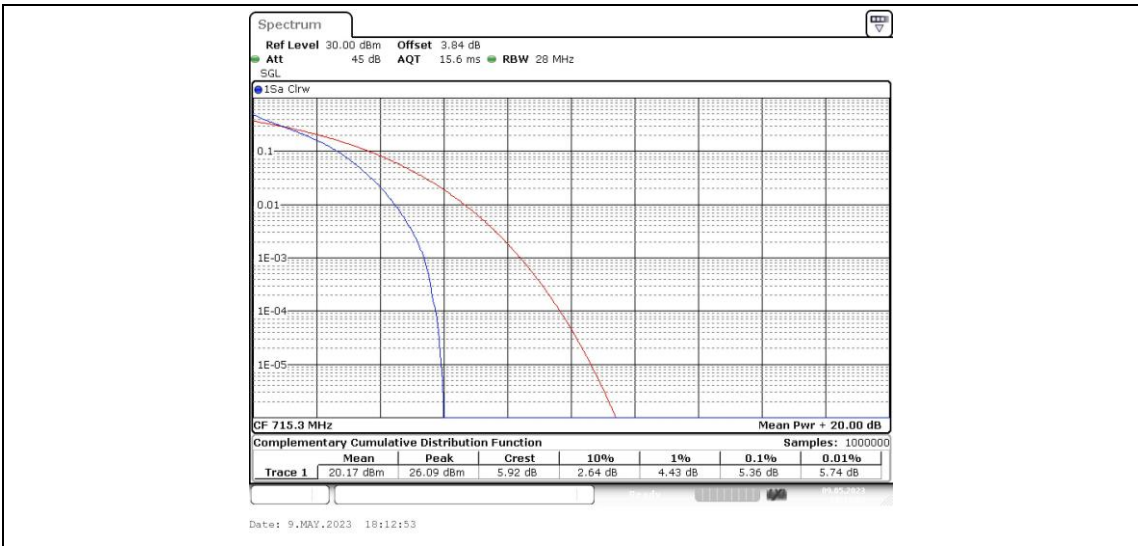

Test Graphs

Band12-1.4MHz-QPSK-23095-6RB#0

Band12-1.4MHz-QPSK-23173-1RB#0

Band12-1.4MHz-QPSK-23173-6RB#0

Band12-1.4MHz-16QAM-23095-6RB#0

Band12-1.4MHz-16QAM-23173-1RB#0

Band12-1.4MHz-16QAM-23173-6RB#0

Band12-3MHz-QPSK-23025-1RB#0