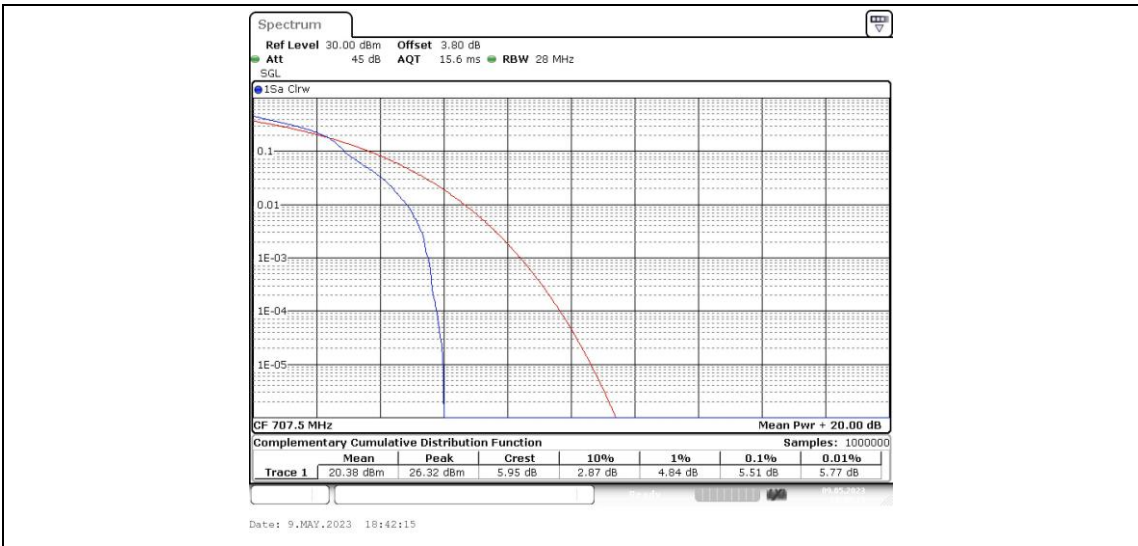

Band12-3MHz-16QAM-23095-1RB#0