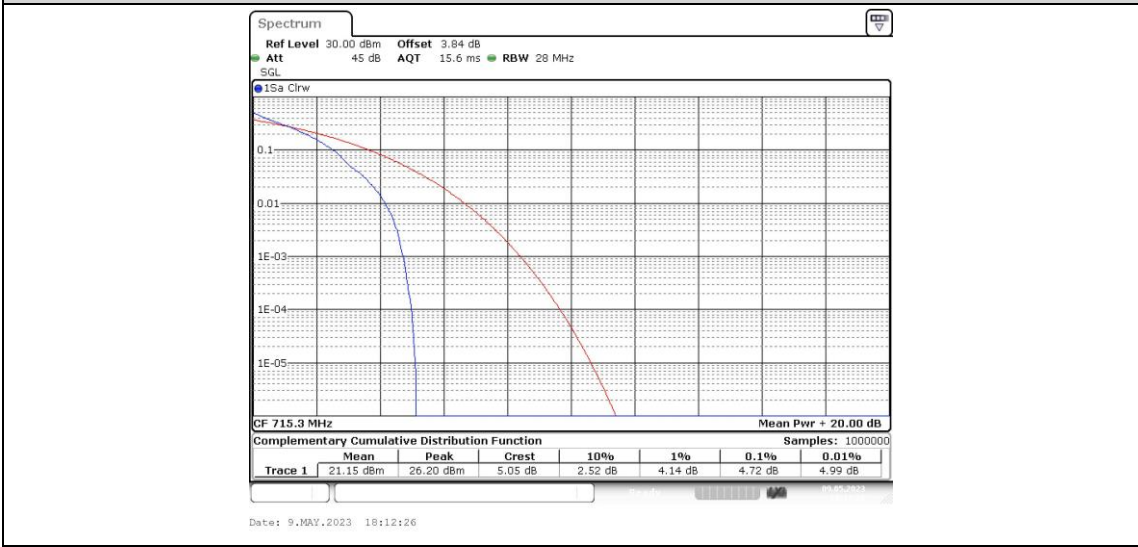

Test Graphs

Band12-1.4MHz-QPSK-23095-6RB#0

Band12-1.4MHz-QPSK-23173-1RB#0

Band12-1.4MHz-QPSK-23173-6RB#0

Band12-1.4MHz-16QAM-23095-6RB#0

Band12-1.4MHz-16QAM-23173-1RB#0

Band12-1.4MHz-16QAM-23173-6RB#0

Band12-3MHz-QPSK-23025-1RB#0