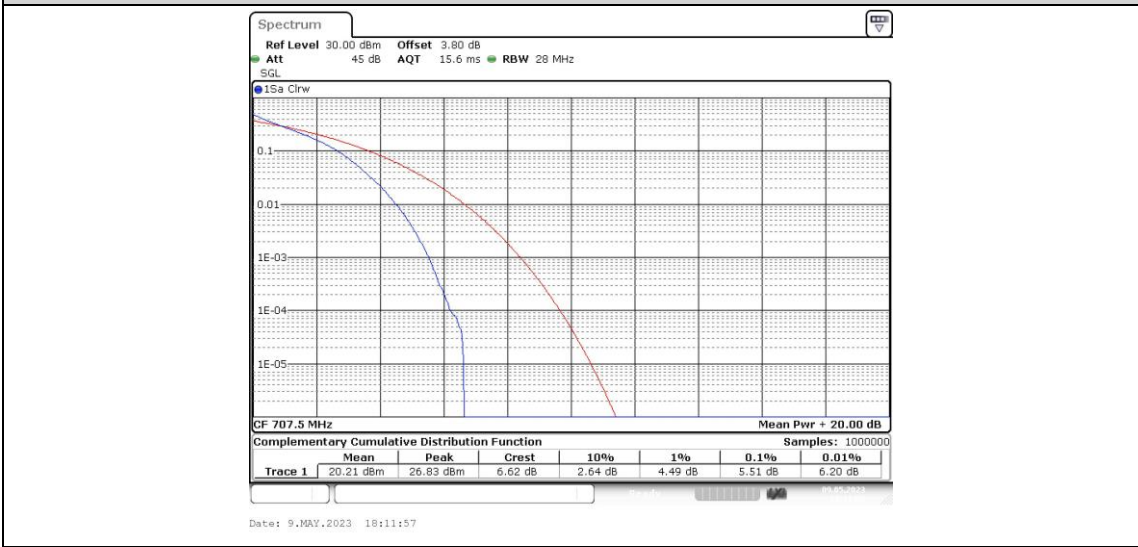

Band12-1.4MHz-QPSK-23095-6RB#0