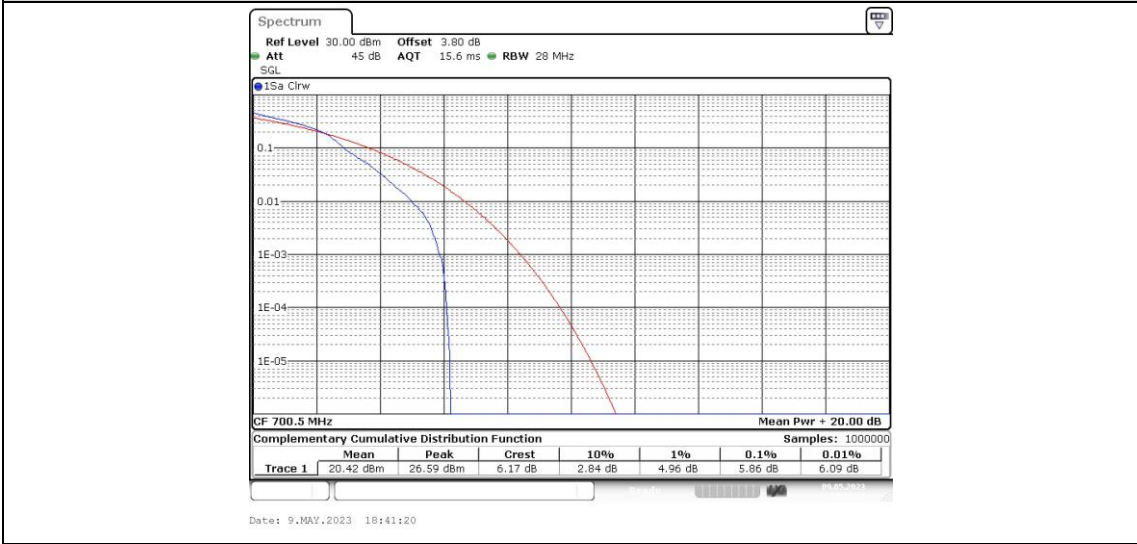

Band12-3MHz-16QAM-23025-1RB#0