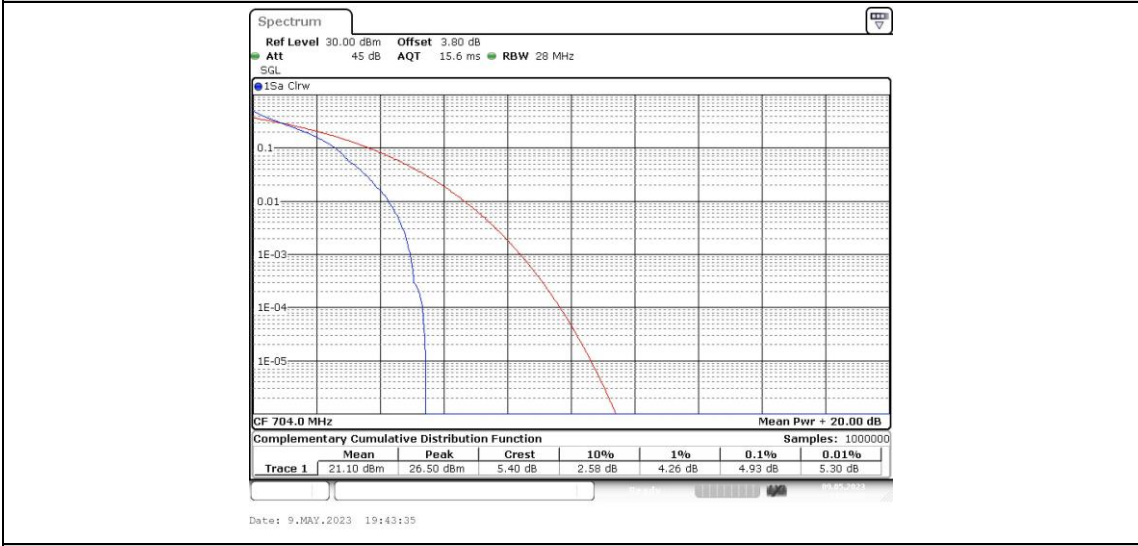

Band12-10MHz-QPSK-23060-50RB#0

Band12-10MHz-QPSK-23095-1RB#0

Band12-10MHz-16QAM-23095-50RB#0

Band12-10MHz-16QAM-23130-1RB#0

Band12-10MHz-16QAM-23130-50RB#0

Appendix C: 26dB Bandwidth and Occupied Bandwidth