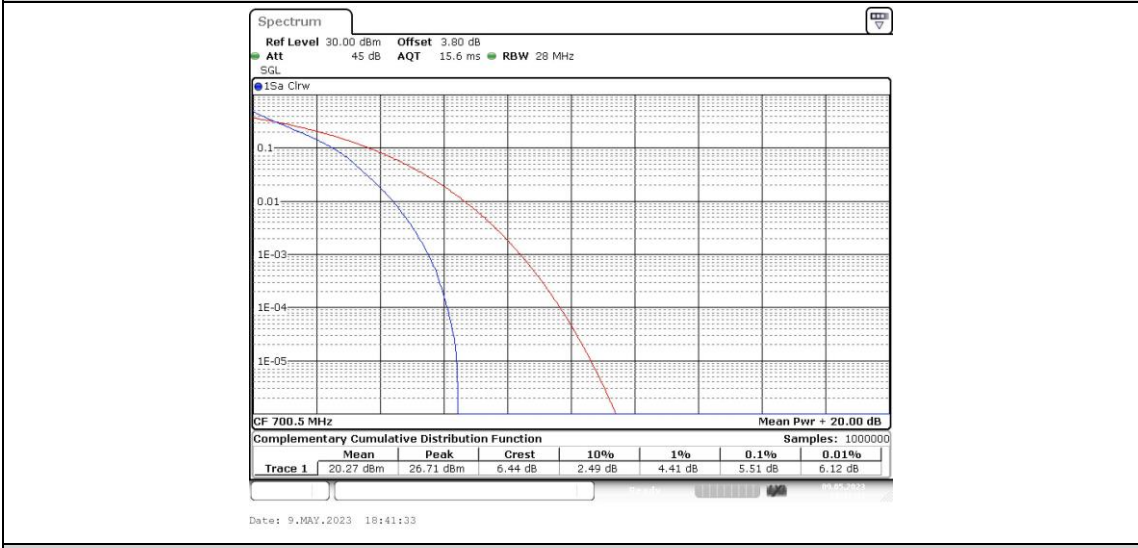

Band12-3MHz-QPSK-23025-15RB#0