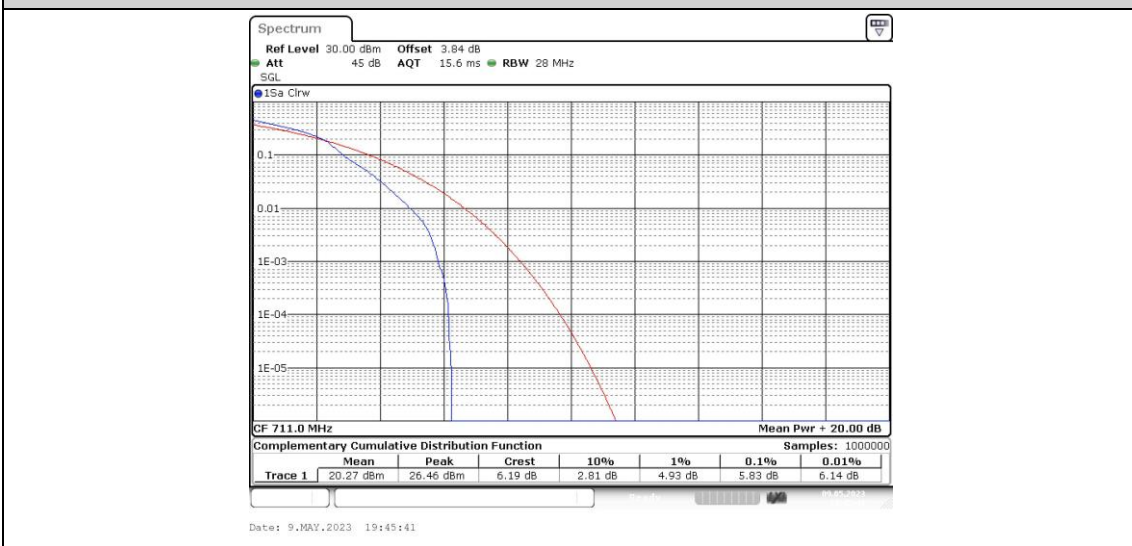

Band12-10MHz-QPSK-23060-50RB#0

Band12-10MHz-QPSK-23095-1RB#0

Band12-10MHz-16QAM-23095-50RB#0

Band12-10MHz-16QAM-23130-1RB#0

Band12-10MHz-16QAM-23130-50RB#0

Appendix C: 26dB Bandwidth and Occupied Bandwidth