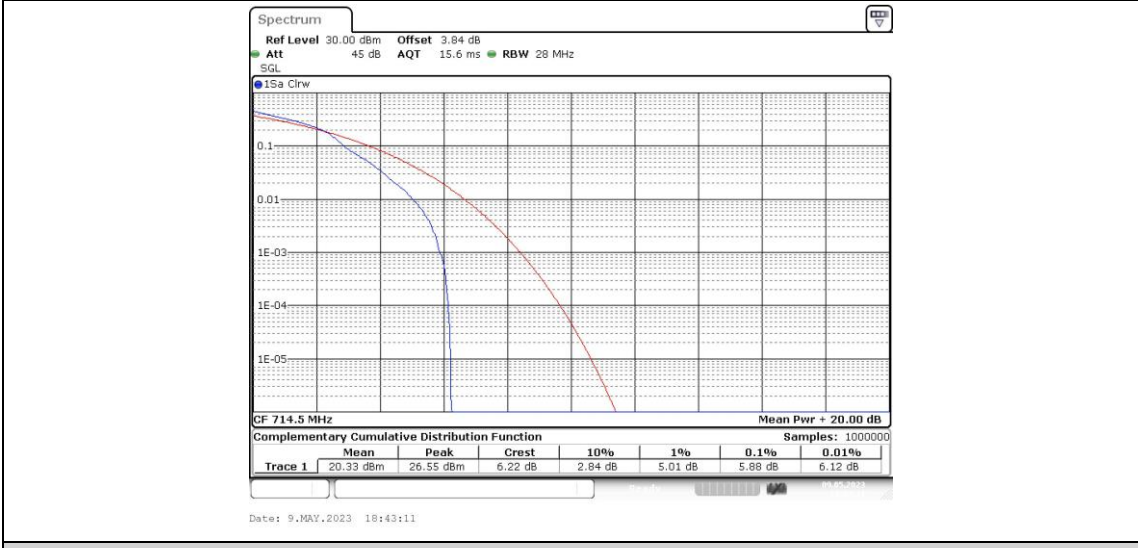

Band12-3MHz-16QAM-23165-1RB#0