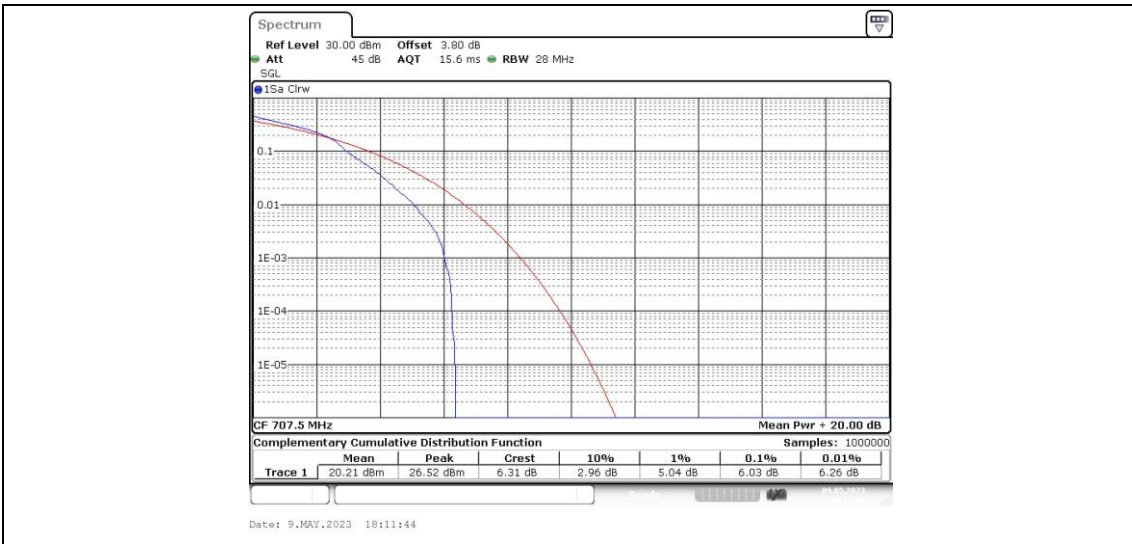

Test Graphs

Band12-1.4MHz-QPSK-23095-6RB#0

Band12-1.4MHz-QPSK-23173-1RB#0

Band12-1.4MHz-QPSK-23173-6RB#0

Band12-1.4MHz-16QAM-23095-6RB#0

Band12-1.4MHz-16QAM-23173-1RB#0

Band12-1.4MHz-16QAM-23173-6RB#0

Band12-3MHz-QPSK-23025-1RB#0