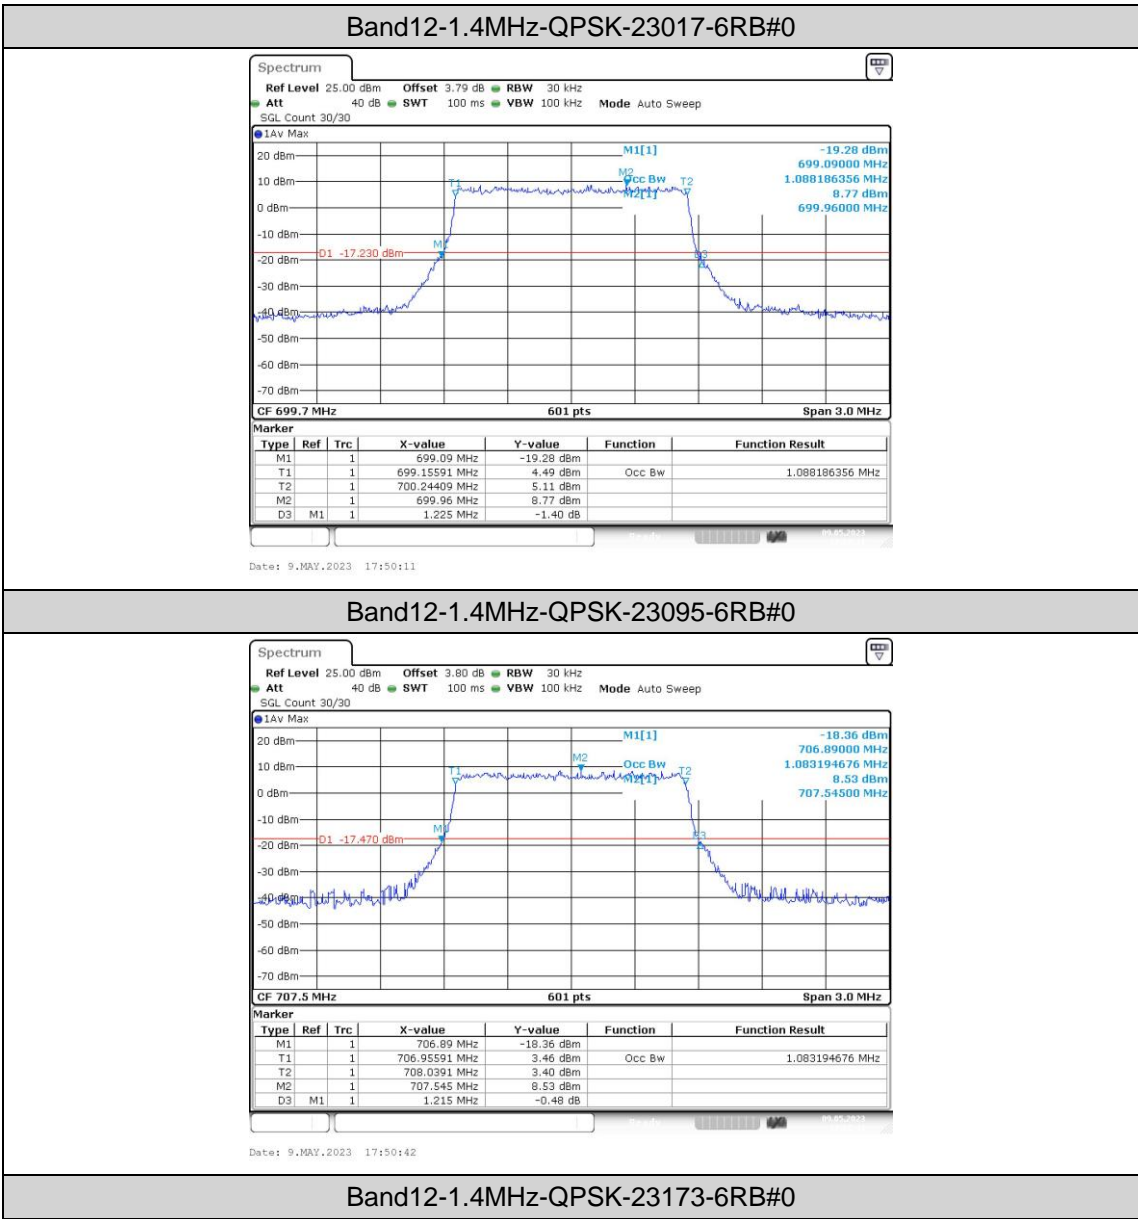

Test Graphs