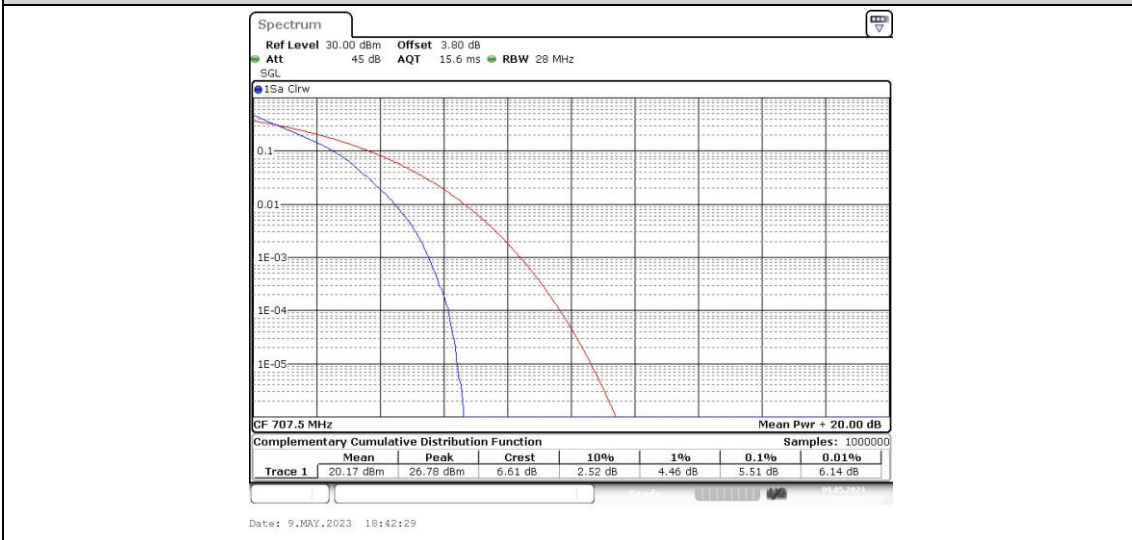

Band12-3MHz-QPSK-23095-15RB#0