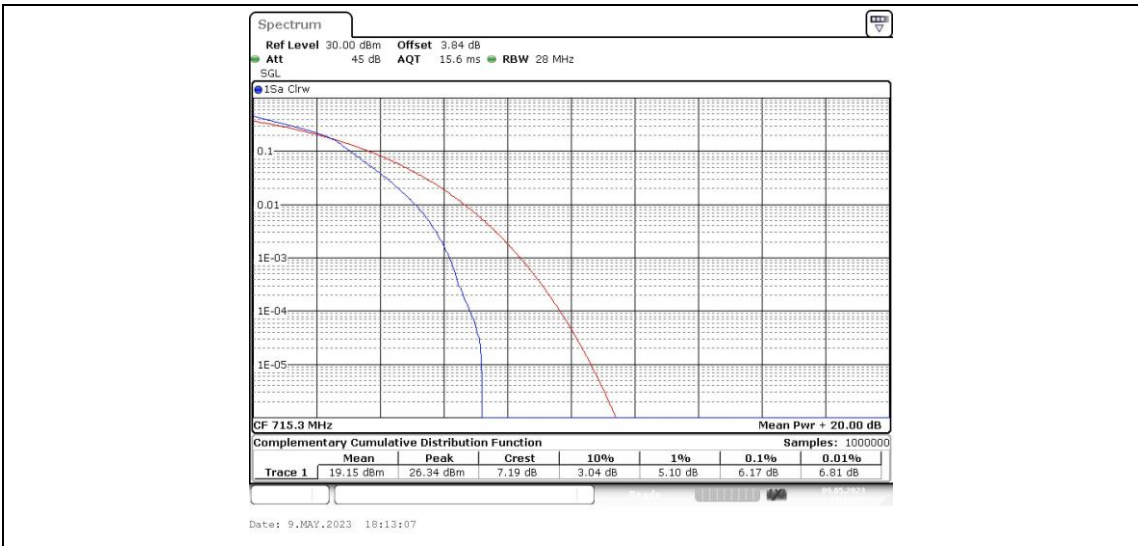

Test Graphs

Band12-1.4MHz-QPSK-23095-6RB#0

Band12-1.4MHz-QPSK-23173-1RB#0

Band12-1.4MHz-QPSK-23173-6RB#0

Band12-1.4MHz-16QAM-23095-6RB#0

Band12-1.4MHz-16QAM-23173-1RB#0

Band12-1.4MHz-16QAM-23173-6RB#0

Band12-3MHz-QPSK-23025-1RB#0