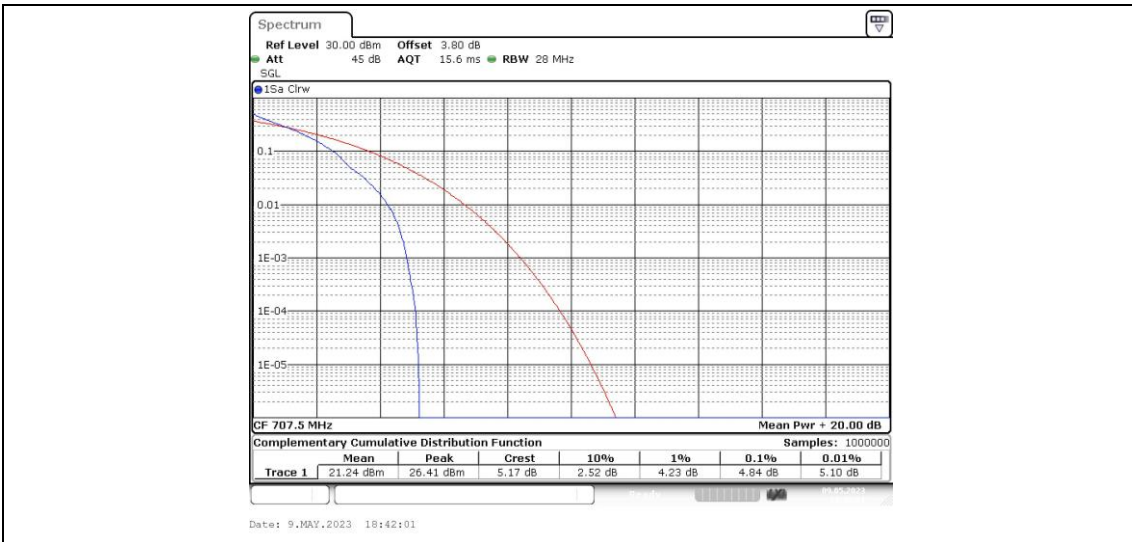

Band12-3MHz-QPSK-23095-1RB#0