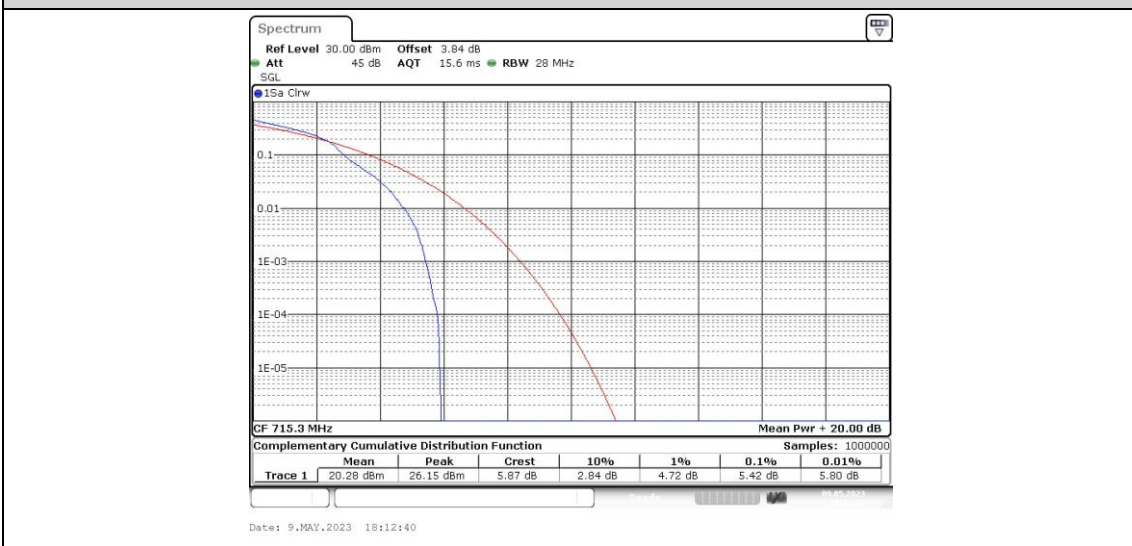

Test Graphs

Band12-1.4MHz-QPSK-23095-6RB#0

Band12-1.4MHz-QPSK-23173-1RB#0

Band12-1.4MHz-QPSK-23173-6RB#0

Band12-1.4MHz-16QAM-23095-6RB#0

Band12-1.4MHz-16QAM-23173-1RB#0

Band12-1.4MHz-16QAM-23173-6RB#0

Band12-3MHz-QPSK-23025-1RB#0