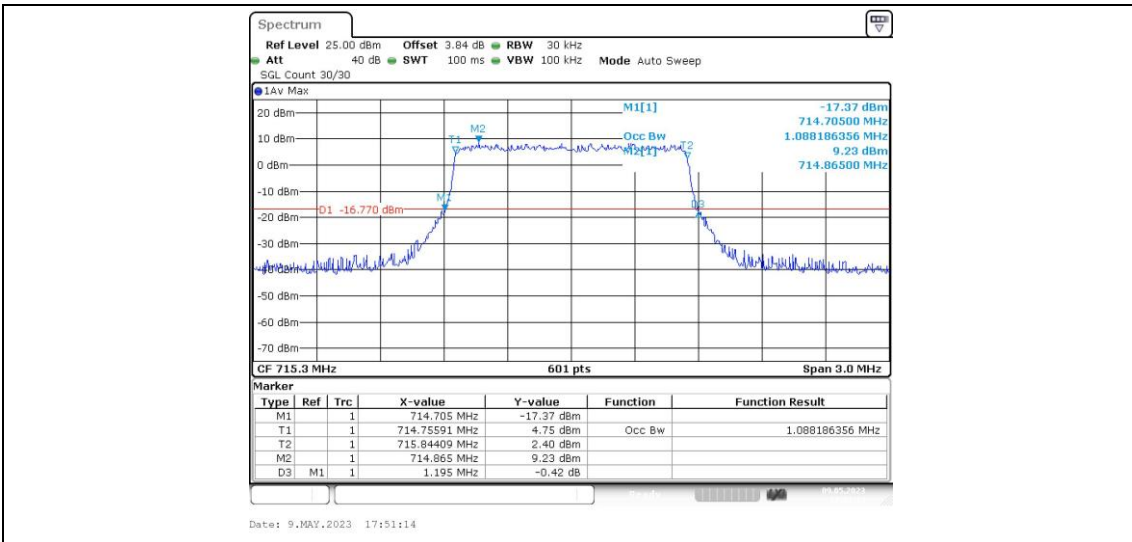

Band12-1.4MHz-16QAM-23017-6RB#0

Band12-1.4MHz-16QAM-23095-6RB#0

Band12-1.4MHz-16QAM-23173-6RB#0