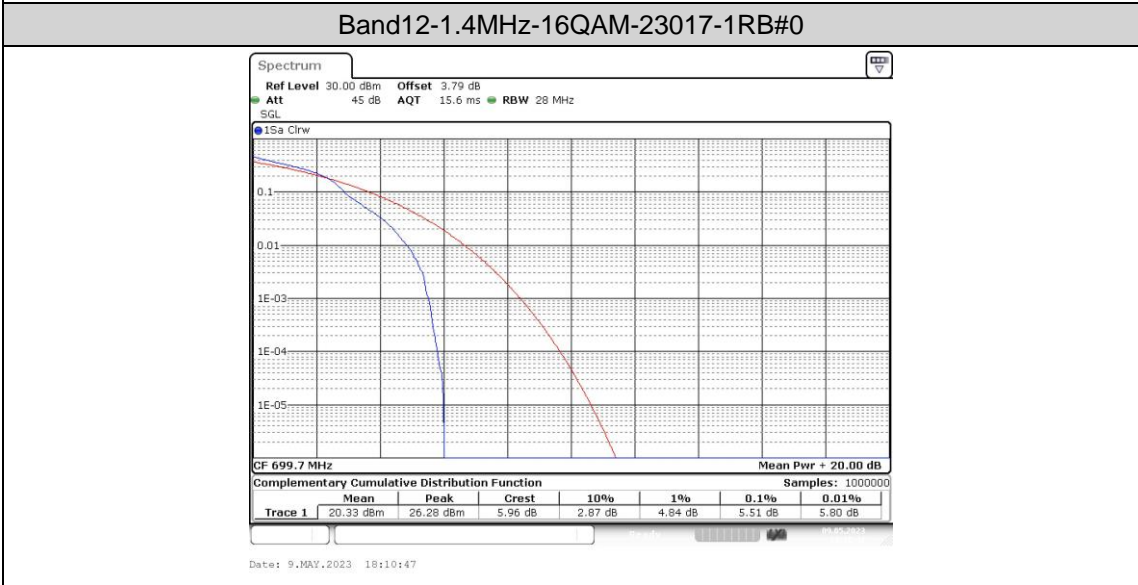

Test Graphs

Band12-1.4MHz-QPSK-23095-6RB#0

Band12-1.4MHz-QPSK-23173-1RB#0

Band12-1.4MHz-QPSK-23173-6RB#0

Band12-1.4MHz-16QAM-23095-6RB#0

Band12-1.4MHz-16QAM-23173-1RB#0

Band12-1.4MHz-16QAM-23173-6RB#0

Band12-3MHz-QPSK-23025-1RB#0