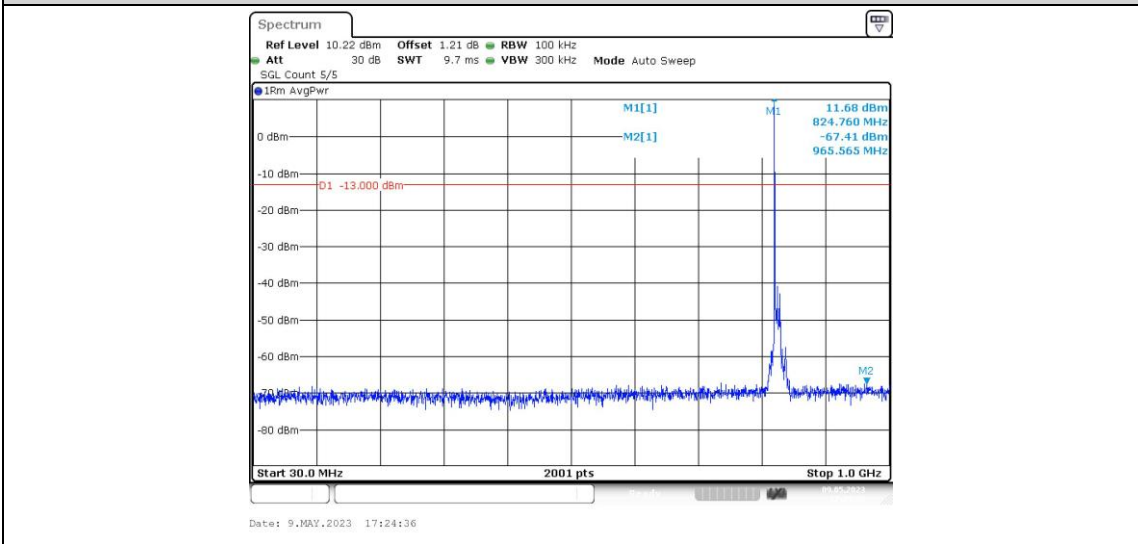

Band5-10MHz-QPSK-20450-1RB#0-Range3:30~1000MHz