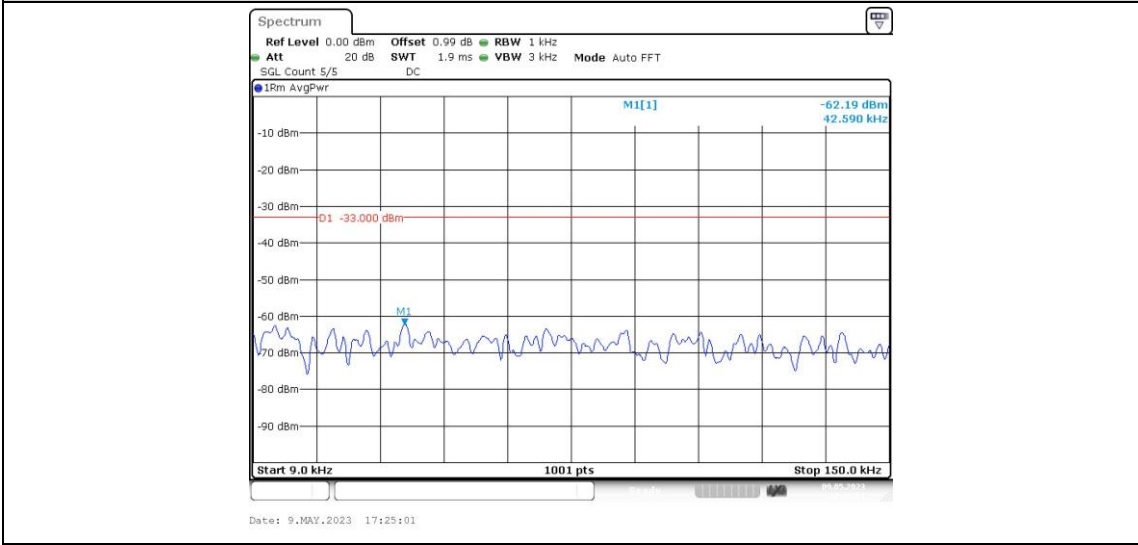

Band5-10MHz-16QAM-20450-1RB#0-Range1:0.009~0.15MHz