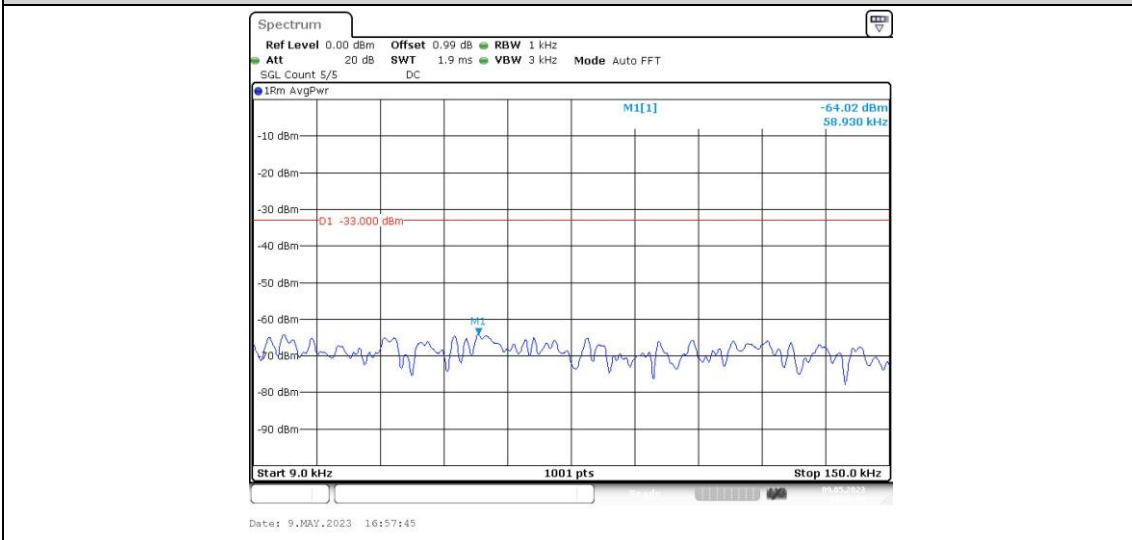

Band5-5MHz-16QAM-20625-1RB#0-Range1:0.009~0.15MHz