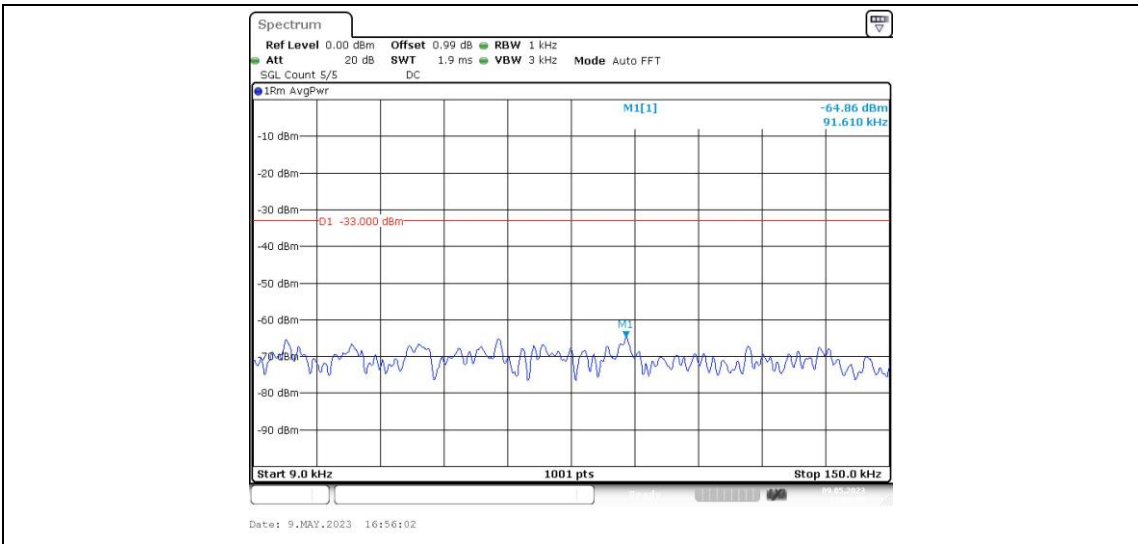

Band5-5MHz-16QAM-20525-1RB#0-Range1:0.009~0.15MHz