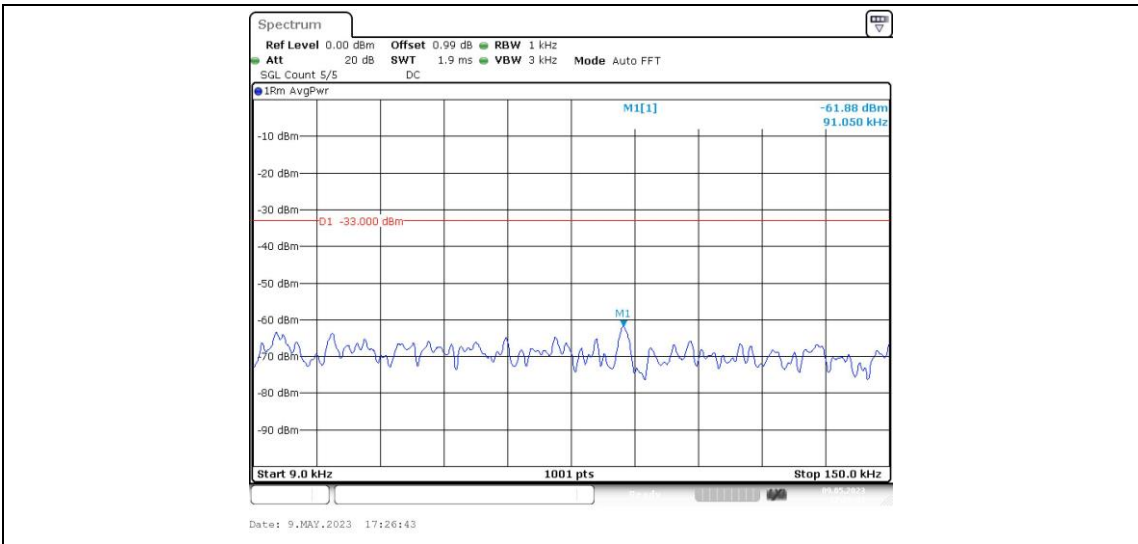

Band5-10MHz-16QAM-20525-1RB#0-Range1:0.009~0.15MHz