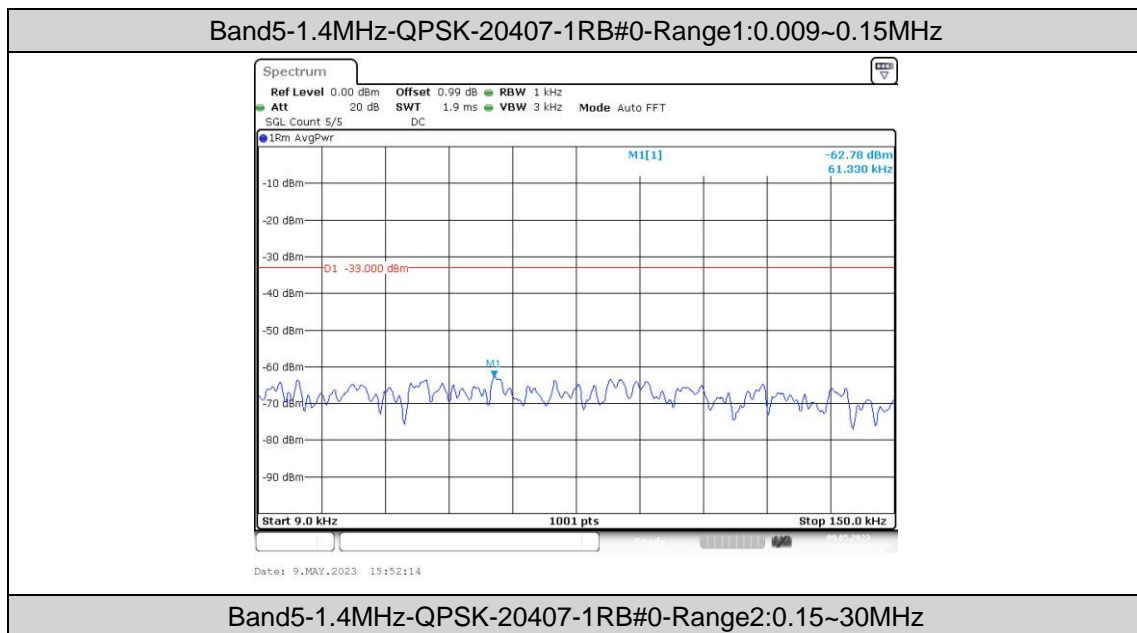

Band5	10MHz	QPSK	20525	1RB#0	Range3:30~1000MHz	PASS
Band5	10MHz	QPSK	20525	1RB#0	Range4:1000~10000MHz	PASS
Band5	10MHz	QPSK	20600	1RB#0	Range1:0.009~0.15MHz	PASS
Band5	10MHz	QPSK	20600	1RB#0	Range2:0.15~30MHz	PASS
Band5	10MHz	QPSK	20600	1RB#0	Range3:30~1000MHz	PASS
Band5	10MHz	QPSK	20600	1RB#0	Range4:1000~10000MHz	PASS
Band5	10MHz	16QAM	20450	1RB#0	Range1:0.009~0.15MHz	PASS
Band5	10MHz	16QAM	20450	1RB#0	Range2:0.15~30MHz	PASS
Band5	10MHz	16QAM	20450	1RB#0	Range3:30~1000MHz	PASS
Band5	10MHz	16QAM	20450	1RB#0	Range4:1000~10000MHz	PASS
Band5	10MHz	16QAM	20525	1RB#0	Range1:0.009~0.15MHz	PASS
Band5	10MHz	16QAM	20525	1RB#0	Range2:0.15~30MHz	PASS
Band5	10MHz	16QAM	20525	1RB#0	Range3:30~1000MHz	PASS
Band5	10MHz	16QAM	20525	1RB#0	Range4:1000~10000MHz	PASS
Band5	10MHz	16QAM	20600	1RB#0	Range1:0.009~0.15MHz	PASS
Band5	10MHz	16QAM	20600	1RB#0	Range2:0.15~30MHz	PASS
Band5	10MHz	16QAM	20600	1RB#0	Range3:30~1000MHz	PASS
Band5	10MHz	16QAM	20600	1RB#0	Range4:1000~10000MHz	PASS

Test Graphs