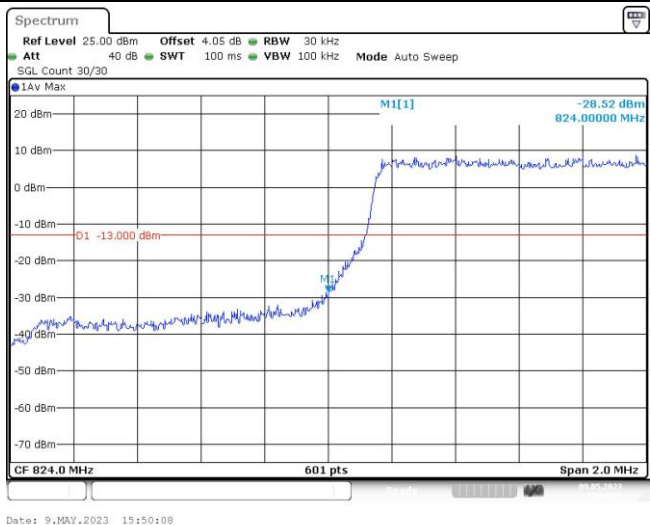

Band5-1.4MHz-QPSK-20407-6RB#0