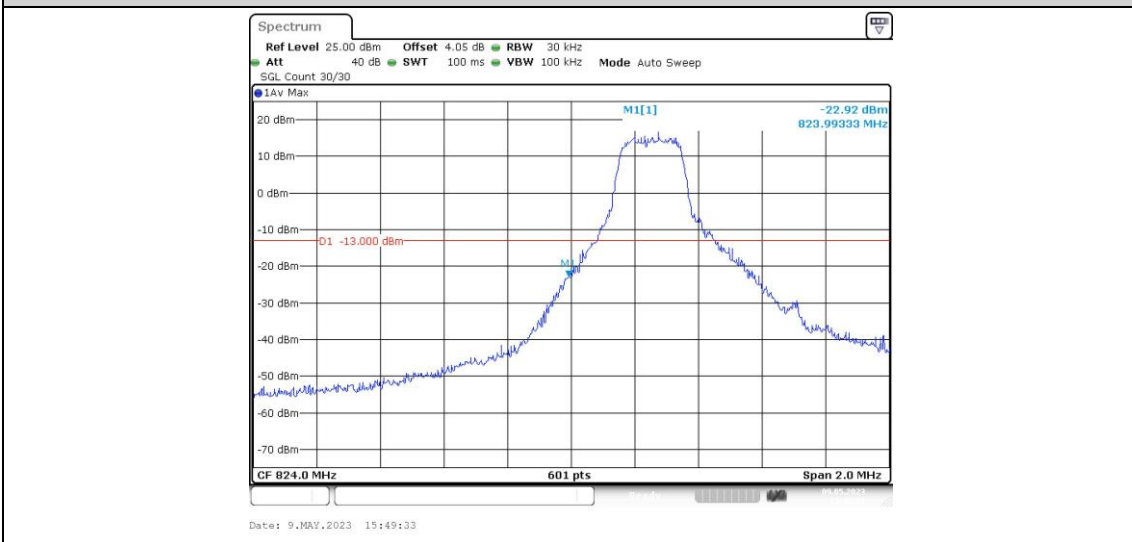

Test Graphs

Band5-1.4MHz-QPSK-20407-6RB#0

Band5-1.4MHz-QPSK-20643-1RB#0

Band5-1.4MHz-QPSK-20643-1RB#5

Band5-1.4MHz-QPSK-20643-6RB#0

Band5-1.4MHz-16QAM-20407-1RB#0

Band5-1.4MHz-16QAM-20407-1RB#5

Band5-1.4MHz-16QAM-20407-6RB#0