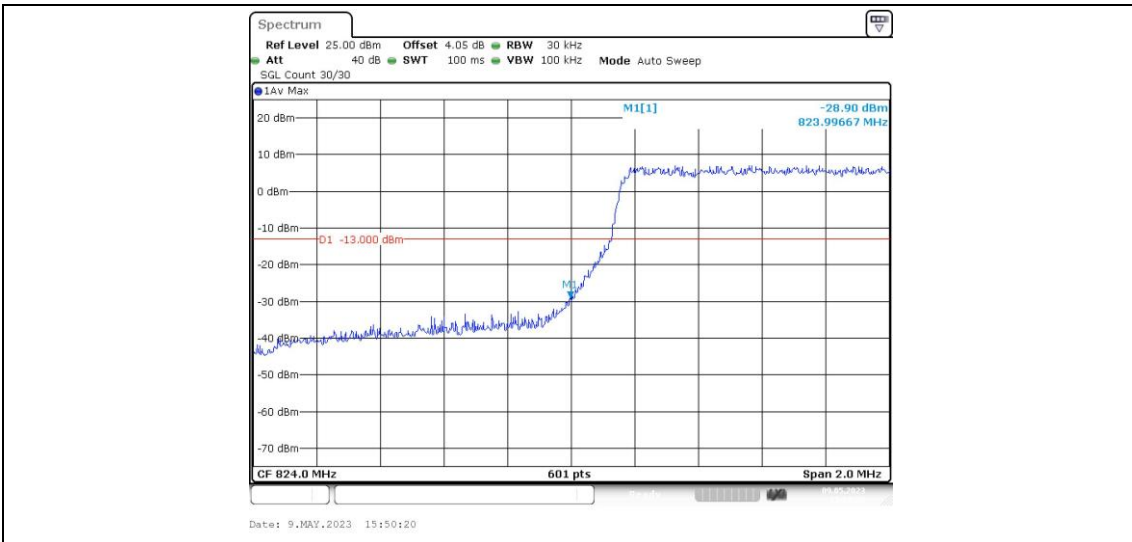

Test Graphs

Band5-1.4MHz-QPSK-20407-6RB#0

Band5-1.4MHz-QPSK-20643-1RB#0

Band5-1.4MHz-QPSK-20643-1RB#5

Band5-1.4MHz-QPSK-20643-6RB#0

Band5-1.4MHz-16QAM-20407-1RB#0

Band5-1.4MHz-16QAM-20407-1RB#5

Band5-1.4MHz-16QAM-20407-6RB#0