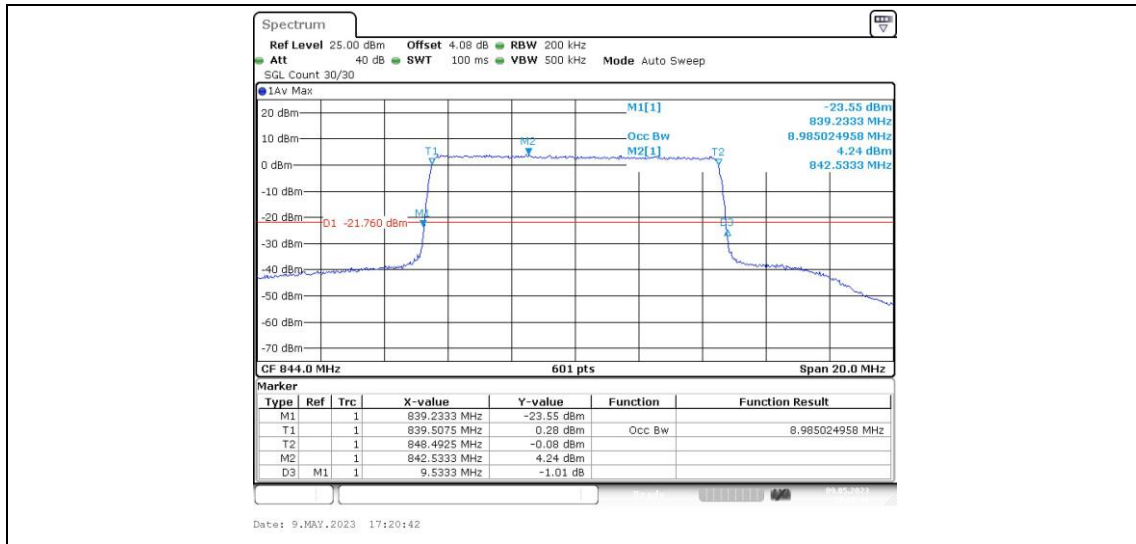

Band5-10MHz-16QAM-20600-50RB#0

Appendix D: Band Edge

Test Result

Band	Bandwidth	Modulation	Channel	RB Configuration	Result(dBm)	Verdict
Band5	1.4MHz	QPSK	20407	1RB#0	-20.91	PASS
Band5	1.4MHz	QPSK	20407	1RB#5	-46.78	PASS
Band5	1.4MHz	QPSK	20407	6RB#0	-28.52	PASS
Band5	1.4MHz	QPSK	20643	1RB#0	-47.20	PASS
Band5	1.4MHz	QPSK	20643	1RB#5	-20.98	PASS
Band5	1.4MHz	QPSK	20643	6RB#0	-28.32	PASS
Band5	1.4MHz	16QAM	20407	1RB#0	-22.92	PASS
Band5	1.4MHz	16QAM	20407	1RB#5	-46.07	PASS
Band5	1.4MHz	16QAM	20407	6RB#0	-28.90	PASS
Band5	1.4MHz	16QAM	20643	1RB#0	-47.96	PASS
Band5	1.4MHz	16QAM	20643	1RB#5	-21.38	PASS
Band5	1.4MHz	16QAM	20643	6RB#0	-28.57	PASS
Band5	3MHz	QPSK	20415	1RB#0	-18.77	PASS
Band5	3MHz	QPSK	20415	1RB#14	-47.81	PASS
Band5	3MHz	QPSK	20415	15RB#0	-29.70	PASS
Band5	3MHz	QPSK	20635	1RB#0	-49.17	PASS
Band5	3MHz	QPSK	20635	1RB#14	-20.41	PASS
Band5	3MHz	QPSK	20635	15RB#0	-31.19	PASS
Band5	3MHz	16QAM	20415	1RB#0	-19.78	PASS
Band5	3MHz	16QAM	20415	1RB#14	-48.66	PASS
Band5	3MHz	16QAM	20415	15RB#0	-32.24	PASS
Band5	3MHz	16QAM	20635	1RB#0	-49.88	PASS
Band5	3MHz	16QAM	20635	1RB#14	-20.43	PASS
Band5	3MHz	16QAM	20635	15RB#0	-32.79	PASS
Band5	5MHz	QPSK	20425	1RB#0	-19.31	PASS
Band5	5MHz	QPSK	20425	1RB#24	-45.55	PASS
Band5	5MHz	QPSK	20425	25RB#0	-29.14	PASS
Band5	5MHz	QPSK	20625	1RB#0	-47.33	PASS
Band5	5MHz	QPSK	20625	1RB#24	-19.30	PASS
Band5	5MHz	QPSK	20625	25RB#0	-31.54	PASS
Band5	5MHz	16QAM	20425	1RB#0	-18.93	PASS
Band5	5MHz	16QAM	20425	1RB#24	-46.43	PASS
Band5	5MHz	16QAM	20425	25RB#0	-31.81	PASS
Band5	5MHz	16QAM	20625	1RB#0	-47.80	PASS
Band5	5MHz	16QAM	20625	1RB#24	-20.58	PASS
Band5	5MHz	16QAM	20625	25RB#0	-32.98	PASS