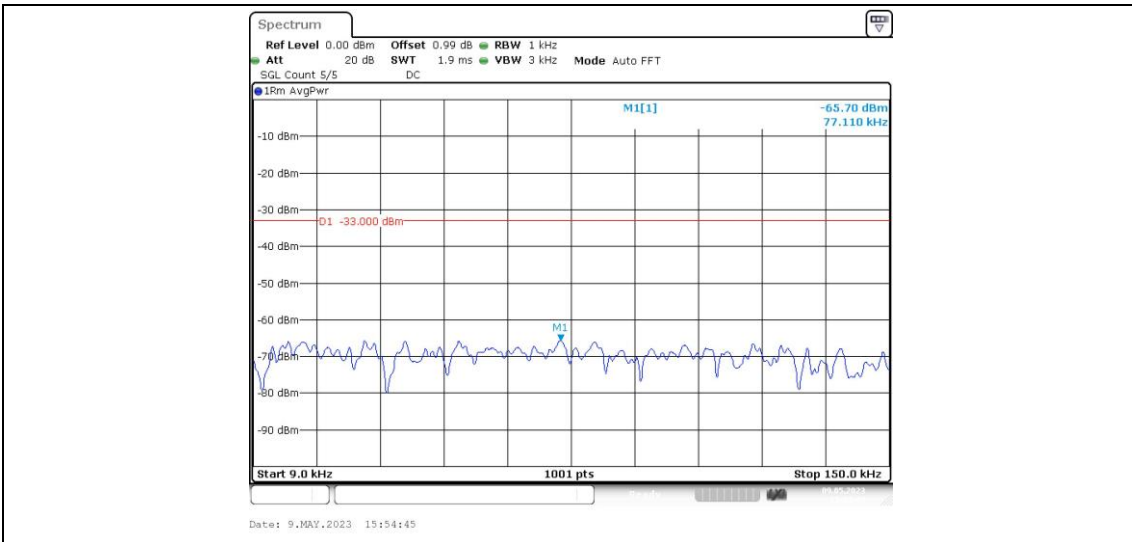

Band5-1.4MHz-16QAM-20525-1RB#0-Range1:0.009~0.15MHz