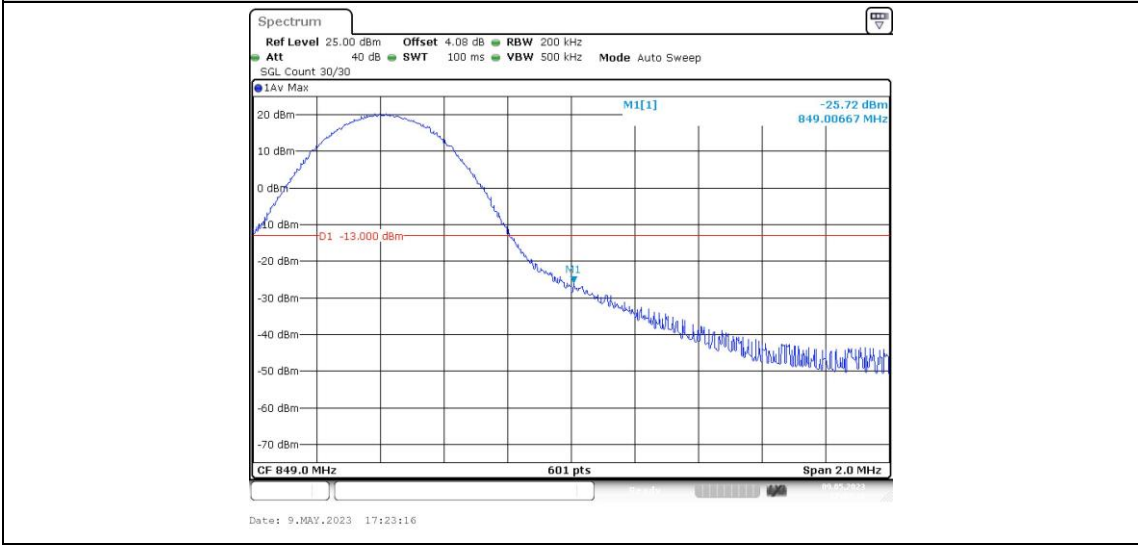

Band5-10MHz-16QAM-20600-1RB#49