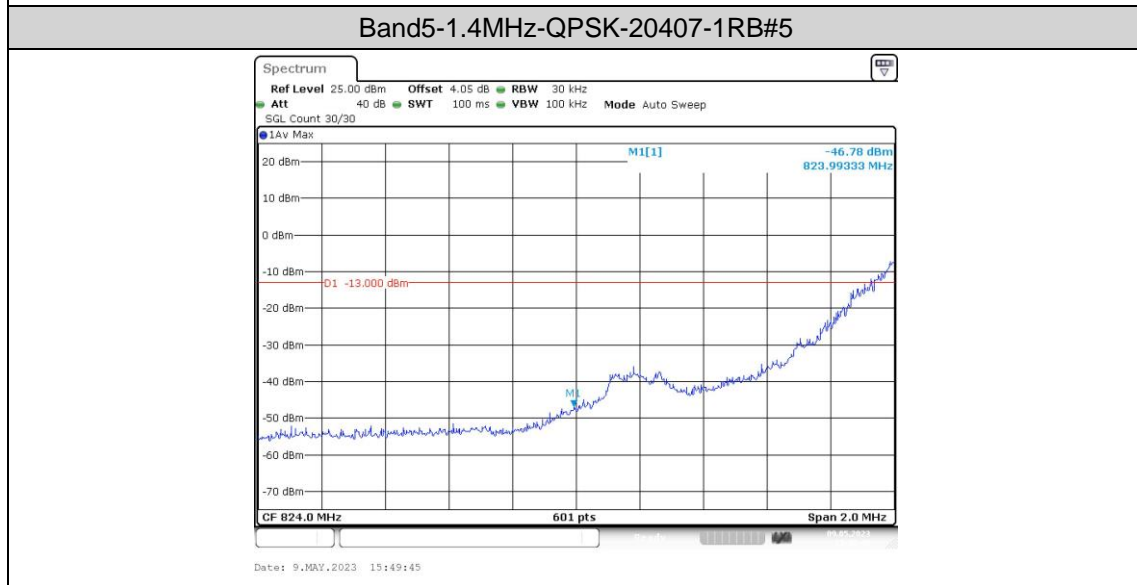

Band5	10MHz	QPSK	20450	1RB#0	-26.71	PASS
Band5	10MHz	QPSK	20450	1RB#49	-48.62	PASS
Band5	10MHz	QPSK	20450	50RB#0	-33.09	PASS
Band5	10MHz	QPSK	20600	1RB#0	-49.07	PASS
Band5	10MHz	QPSK	20600	1RB#49	-26.43	PASS
Band5	10MHz	QPSK	20600	50RB#0	-34.37	PASS
Band5	10MHz	16QAM	20450	1RB#0	-27.27	PASS
Band5	10MHz	16QAM	20450	1RB#49	-48.45	PASS
Band5	10MHz	16QAM	20450	50RB#0	-36.15	PASS
Band5	10MHz	16QAM	20600	1RB#0	-49.73	PASS
Band5	10MHz	16QAM	20600	1RB#49	-25.72	PASS
Band5	10MHz	16QAM	20600	50RB#0	-35.21	PASS

Test Graphs