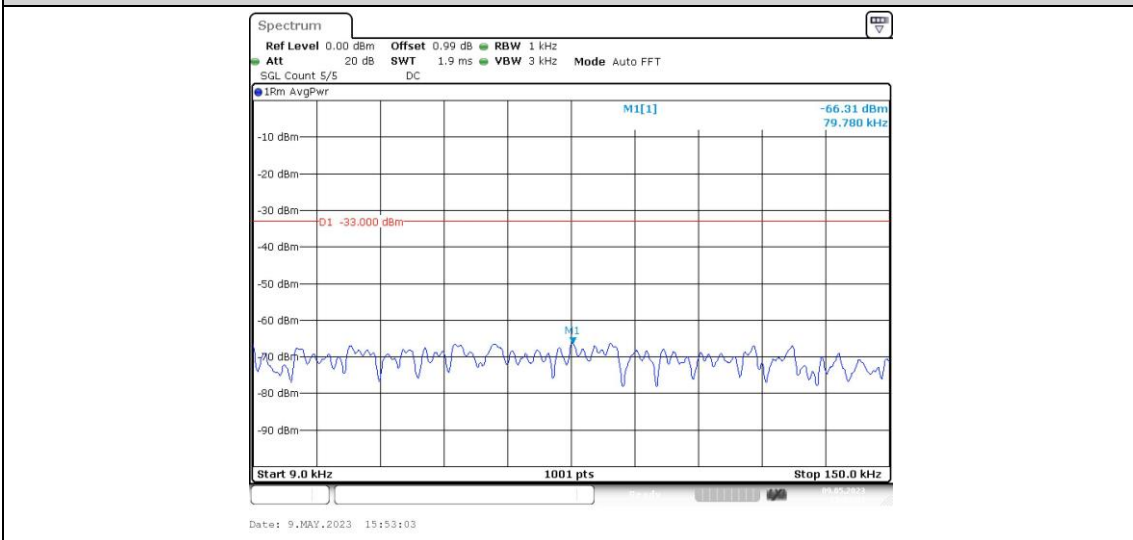

Band5-1.4MHz-16QAM-20407-1RB#0-Range1:0.009~0.15MHz