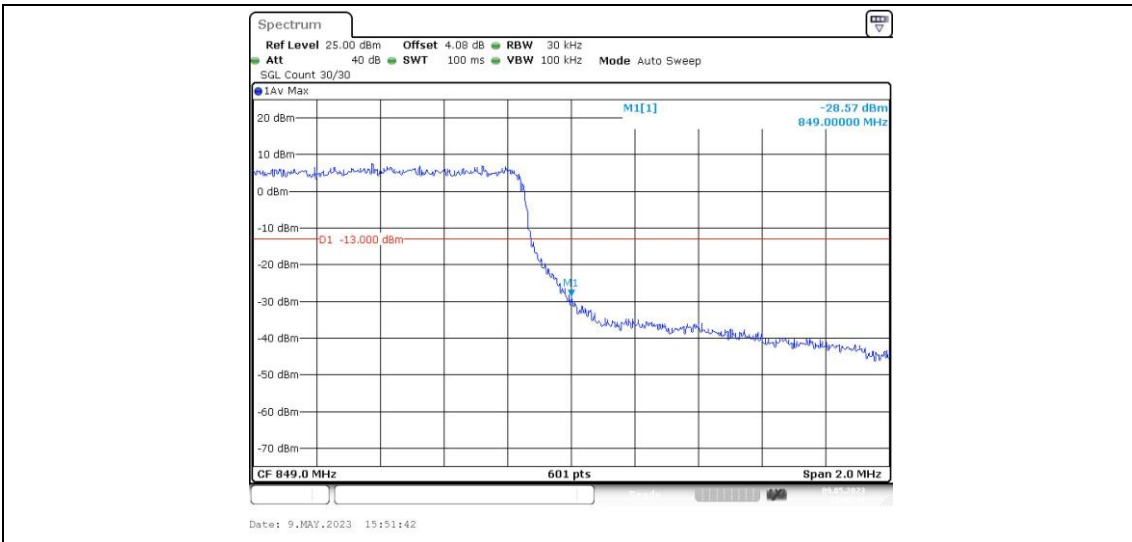

Band5-1.4MHz-16QAM-20643-6RB#0