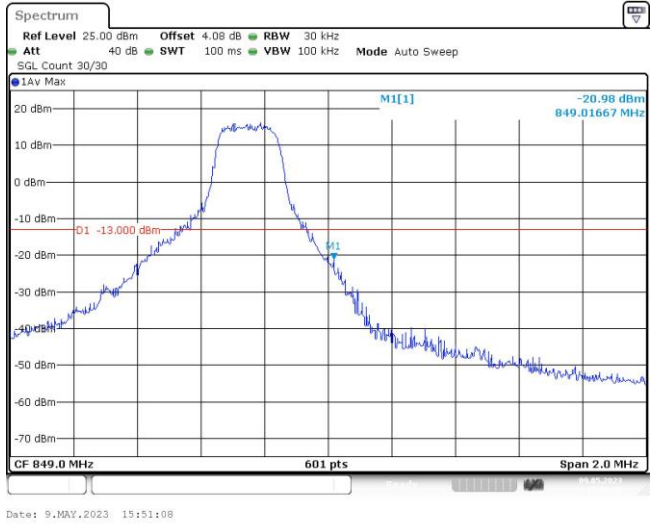

Test Graphs

Band5-1.4MHz-QPSK-20407-6RB#0

Band5-1.4MHz-QPSK-20643-1RB#0

Band5-1.4MHz-QPSK-20643-1RB#5

Band5-1.4MHz-QPSK-20643-6RB#0

Band5-1.4MHz-16QAM-20407-1RB#0

Band5-1.4MHz-16QAM-20407-1RB#5

Band5-1.4MHz-16QAM-20407-6RB#0