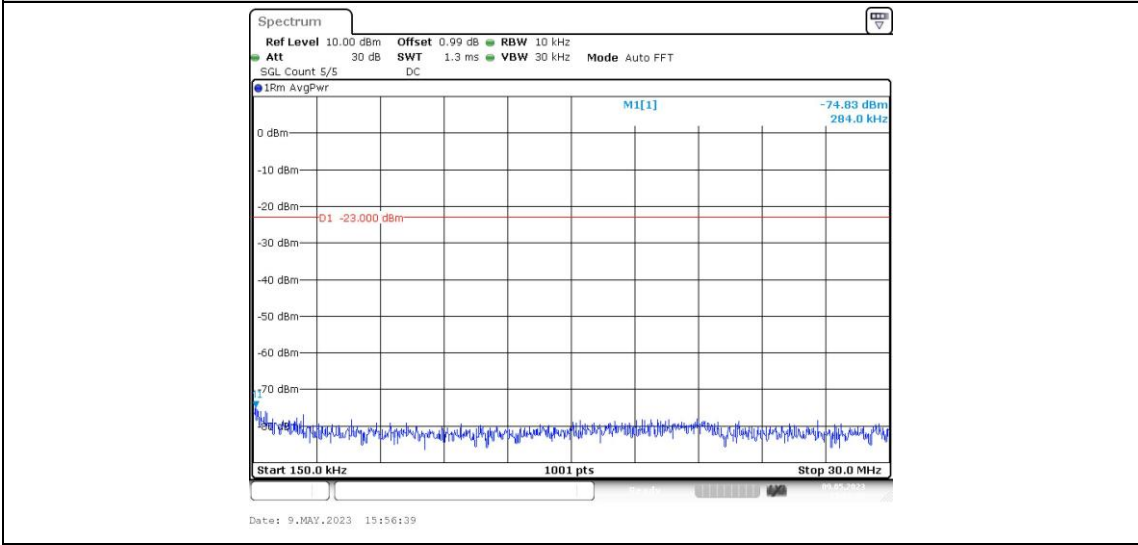

Band5-1.4MHz-16QAM-20643-1RB#0-Range2:0.15~30MHz