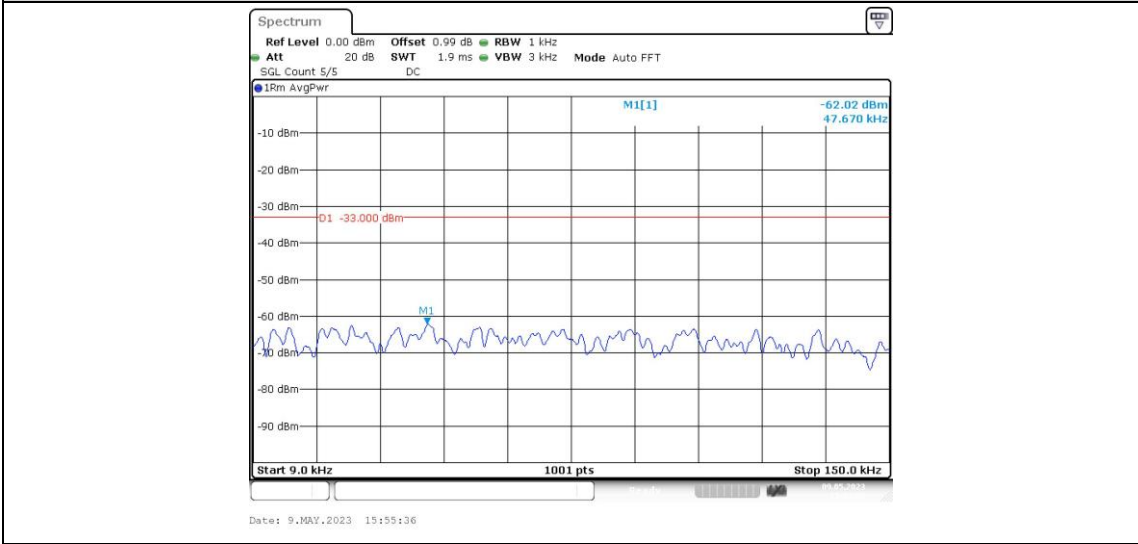

Band5-1.4MHz-QPSK-20643-1RB#0-Range1:0.009~0.15MHz