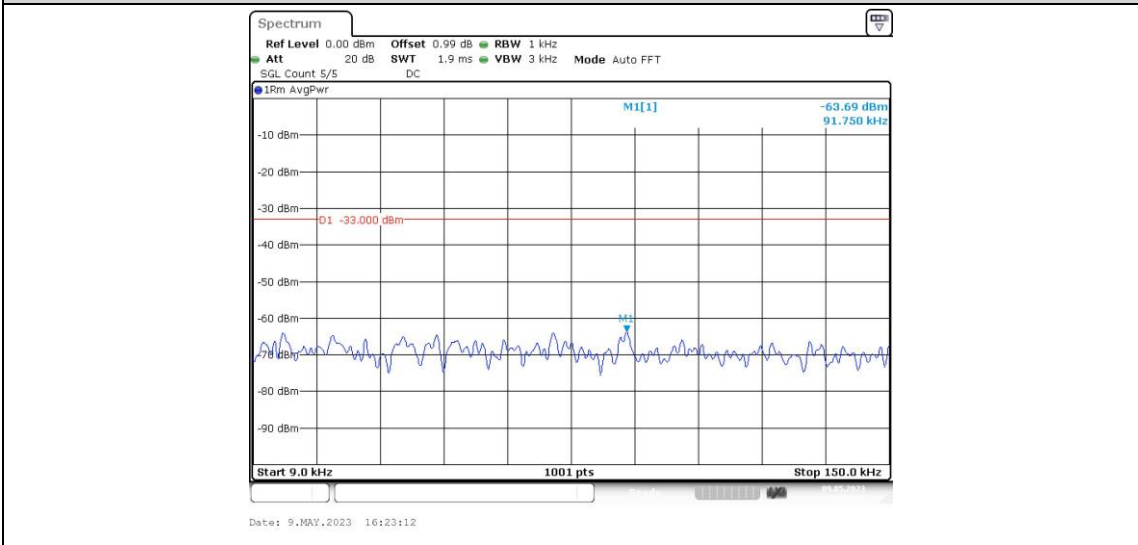

Band5-3MHz-16QAM-20415-1RB#0-Range1:0.009~0.15MHz