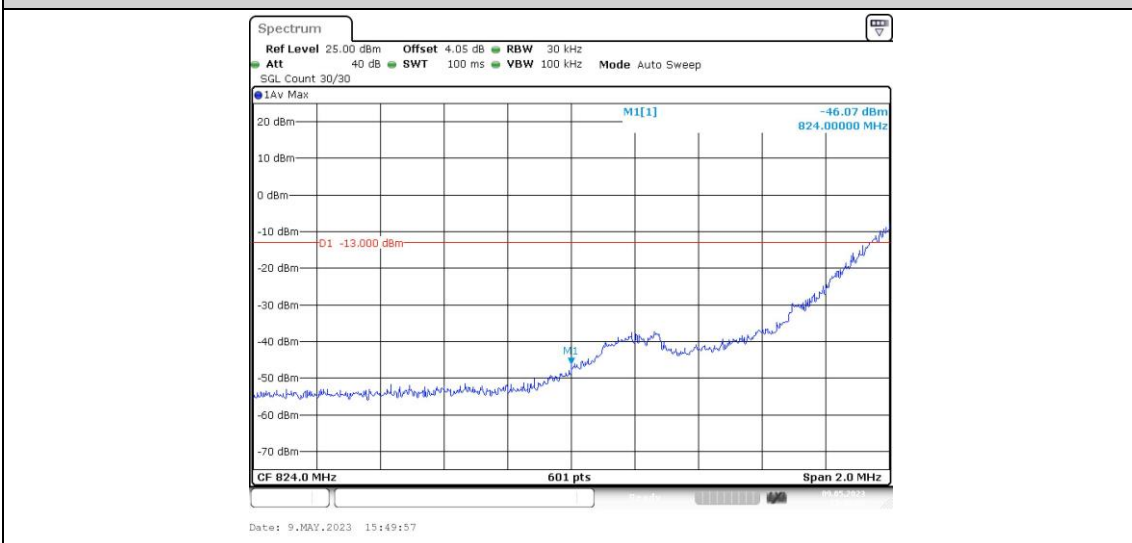

Test Graphs

Band5-1.4MHz-QPSK-20407-6RB#0

Band5-1.4MHz-QPSK-20643-1RB#0

Band5-1.4MHz-QPSK-20643-1RB#5

Band5-1.4MHz-QPSK-20643-6RB#0

Band5-1.4MHz-16QAM-20407-1RB#0

Band5-1.4MHz-16QAM-20407-1RB#5

Band5-1.4MHz-16QAM-20407-6RB#0