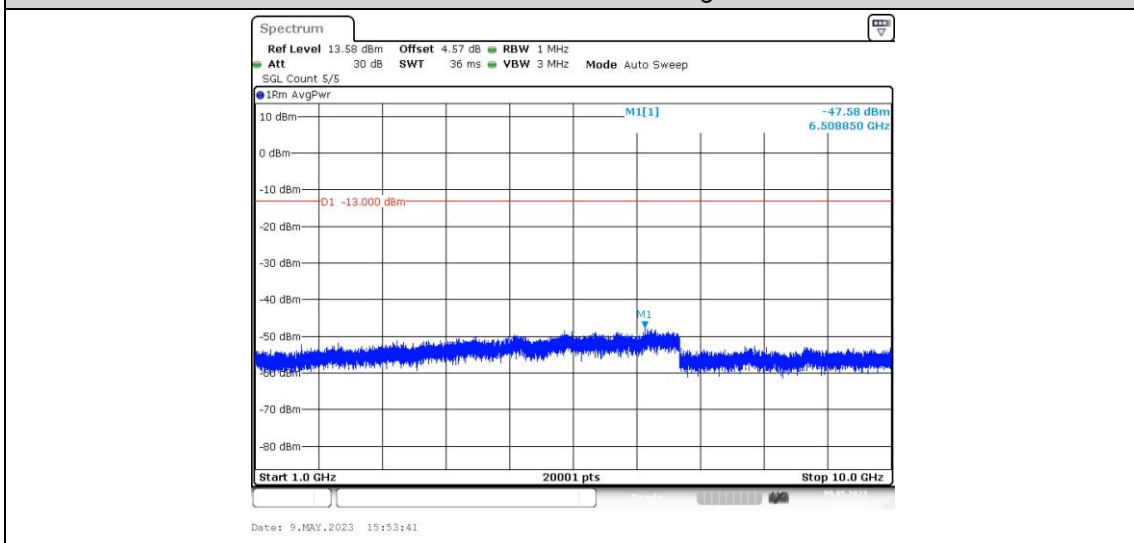

Band5-1.4MHz-QPSK-20643-1RB#0-Range4:1000~10000MHz

Band5-1.4MHz-16QAM-20407-1RB#0-Range1:0.009~0.15MHz

Band5-1.4MHz-16QAM-20407-1RB#0-Range2:0.15~30MHz

Band5-1.4MHz-16QAM-20407-1RB#0-Range3:30~1000MHz

Band5-1.4MHz-16QAM-20407-1RB#0-Range4:1000~10000MHz

Band5-1.4MHz-16QAM-20525-1RB#0-Range1:0.009~0.15MHz

Band5-1.4MHz-16QAM-20525-1RB#0-Range2:0.15~30MHz

Band5-1.4MHz-16QAM-20525-1RB#0-Range3:30~1000MHz

Band5-1.4MHz-16QAM-20525-1RB#0-Range4:1000~10000MHz

Band5-1.4MHz-16QAM-20643-1RB#0-Range1:0.009~0.15MHz