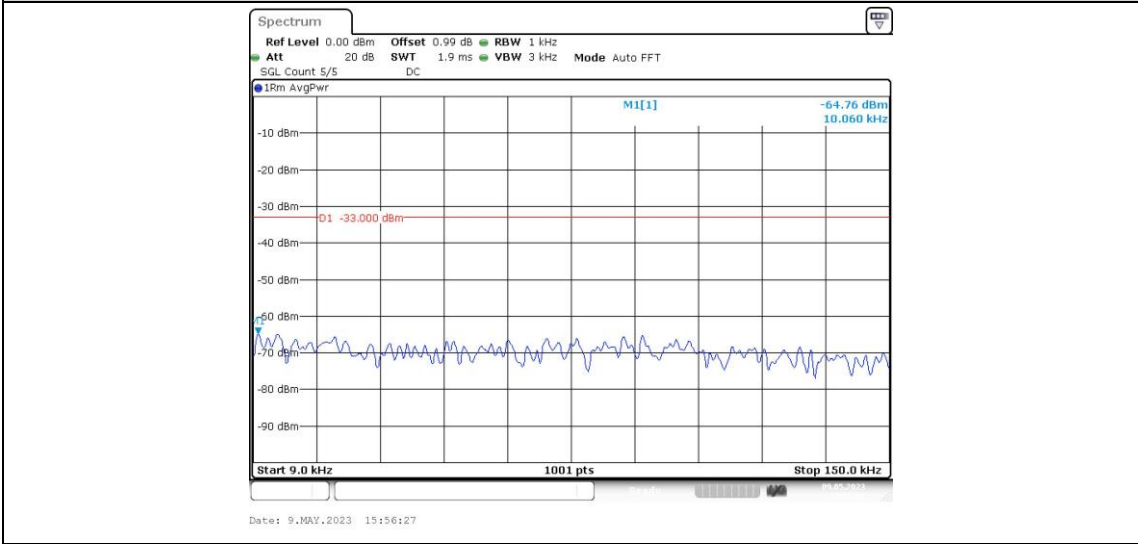

Band5-1.4MHz-16QAM-20525-1RB#0-Range1:0.009~0.15MHz

Band5-1.4MHz-16QAM-20525-1RB#0-Range2:0.15~30MHz

Band5-1.4MHz-16QAM-20525-1RB#0-Range3:30~1000MHz

Band5-1.4MHz-16QAM-20525-1RB#0-Range4:1000~10000MHz

Band5-1.4MHz-16QAM-20643-1RB#0-Range1:0.009~0.15MHz