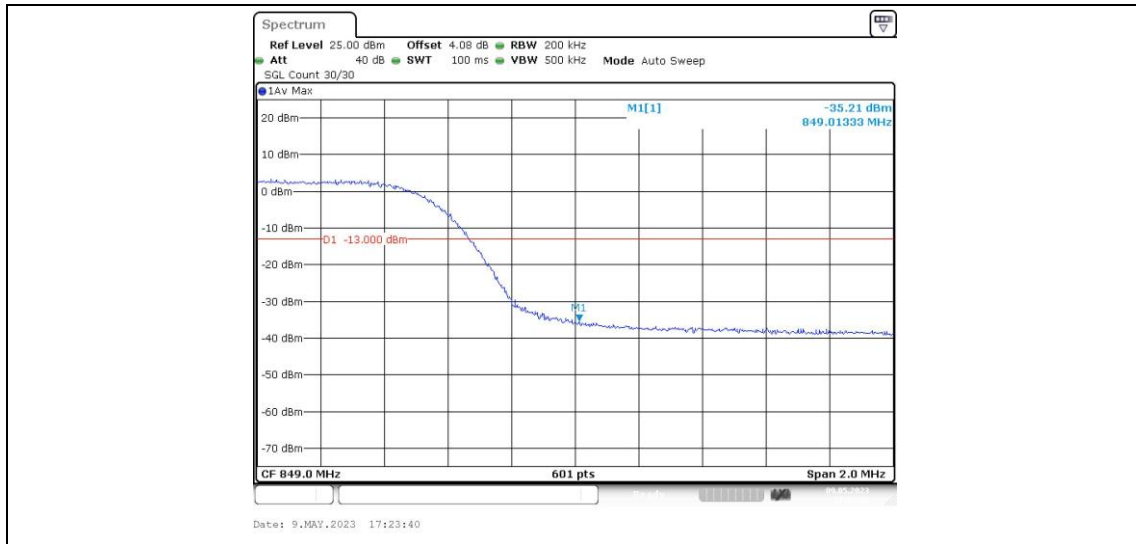

Band5-10MHz-16QAM-20600-50RB#0