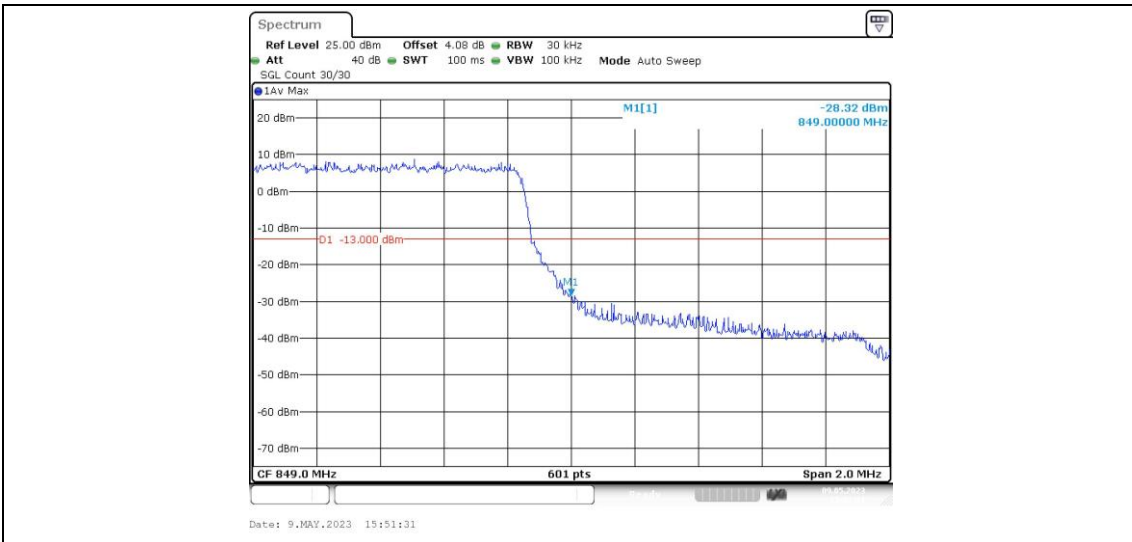

Test Graphs

Band5-1.4MHz-QPSK-20407-6RB#0

Band5-1.4MHz-QPSK-20643-1RB#0

Band5-1.4MHz-QPSK-20643-1RB#5

Band5-1.4MHz-QPSK-20643-6RB#0

Band5-1.4MHz-16QAM-20407-1RB#0

Band5-1.4MHz-16QAM-20407-1RB#5

Band5-1.4MHz-16QAM-20407-6RB#0