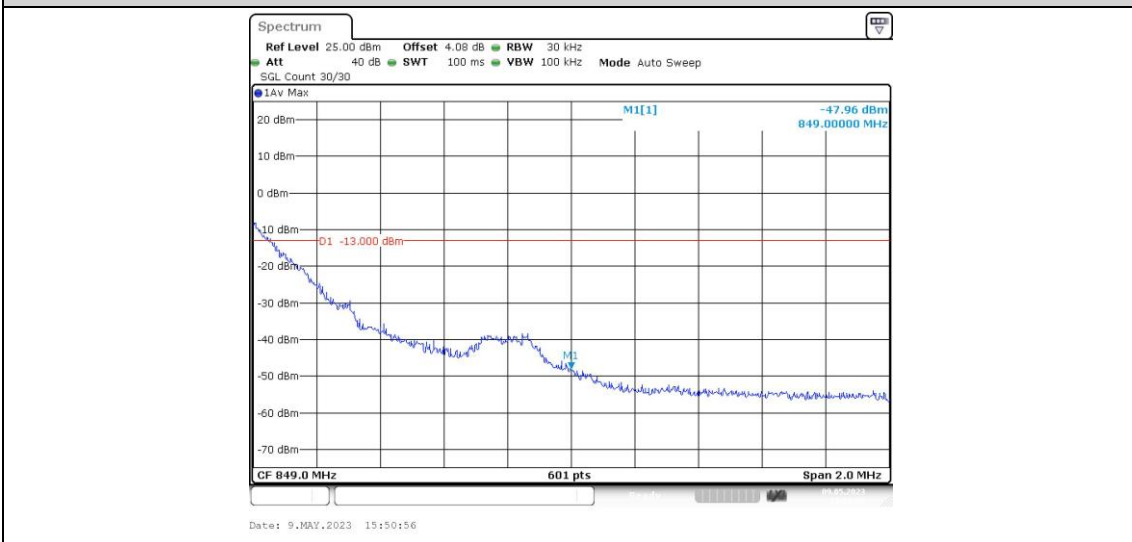

Band5-1.4MHz-16QAM-20643-1RB#0