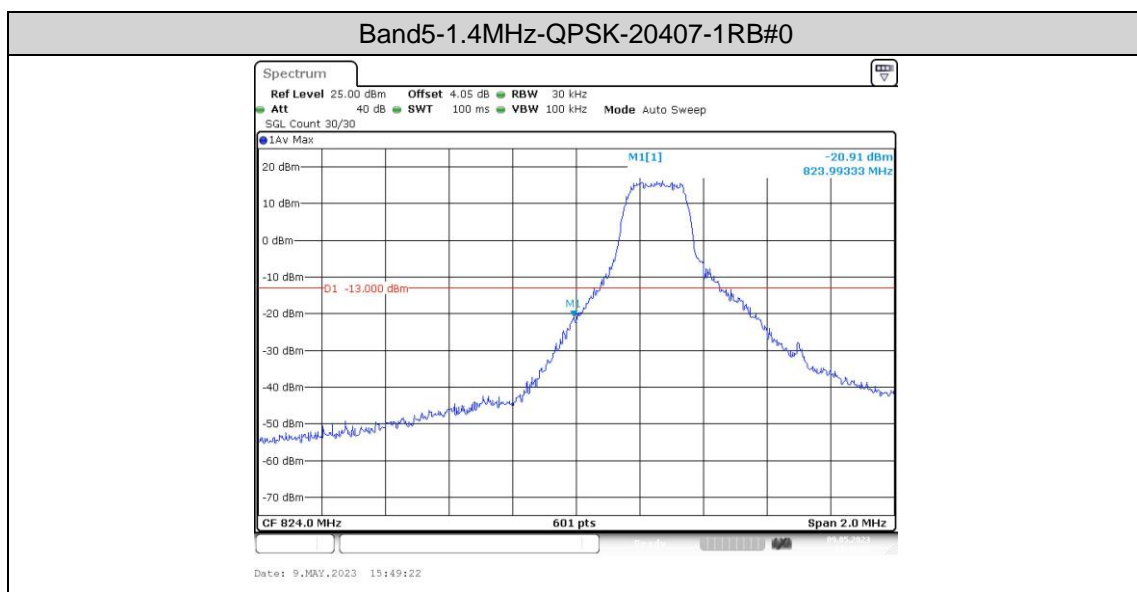

Band5	10MHz	QPSK	20450	1RB#0	-26.71	PASS
Band5	10MHz	QPSK	20450	1RB#49	-48.62	PASS
Band5	10MHz	QPSK	20450	50RB#0	-33.09	PASS
Band5	10MHz	QPSK	20600	1RB#0	-49.07	PASS
Band5	10MHz	QPSK	20600	1RB#49	-26.43	PASS
Band5	10MHz	QPSK	20600	50RB#0	-34.37	PASS
Band5	10MHz	16QAM	20450	1RB#0	-27.27	PASS
Band5	10MHz	16QAM	20450	1RB#49	-48.45	PASS
Band5	10MHz	16QAM	20450	50RB#0	-36.15	PASS
Band5	10MHz	16QAM	20600	1RB#0	-49.73	PASS
Band5	10MHz	16QAM	20600	1RB#49	-25.72	PASS
Band5	10MHz	16QAM	20600	50RB#0	-35.21	PASS

Test Graphs