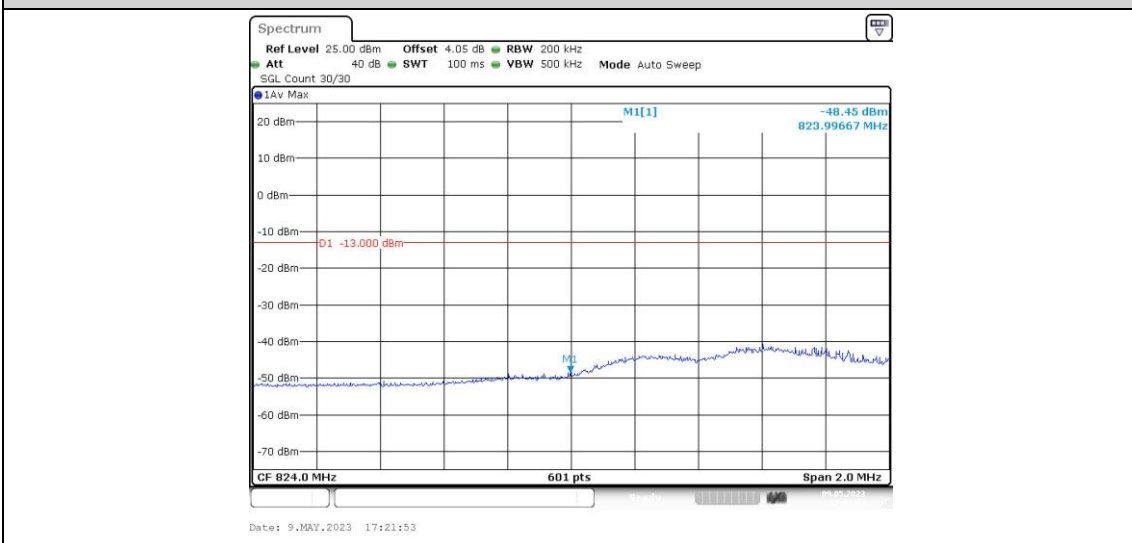

Band5-10MHz-QPSK-20600-1RB#0

Band5-10MHz-QPSK-20600-1RB#49

Band5-10MHz-QPSK-20600-50RB#0

Band5-10MHz-16QAM-20450-1RB#0

Band5-10MHz-16QAM-20450-1RB#49

Band5-10MHz-16QAM-20450-50RB#0

Band5-10MHz-16QAM-20600-1RB#0