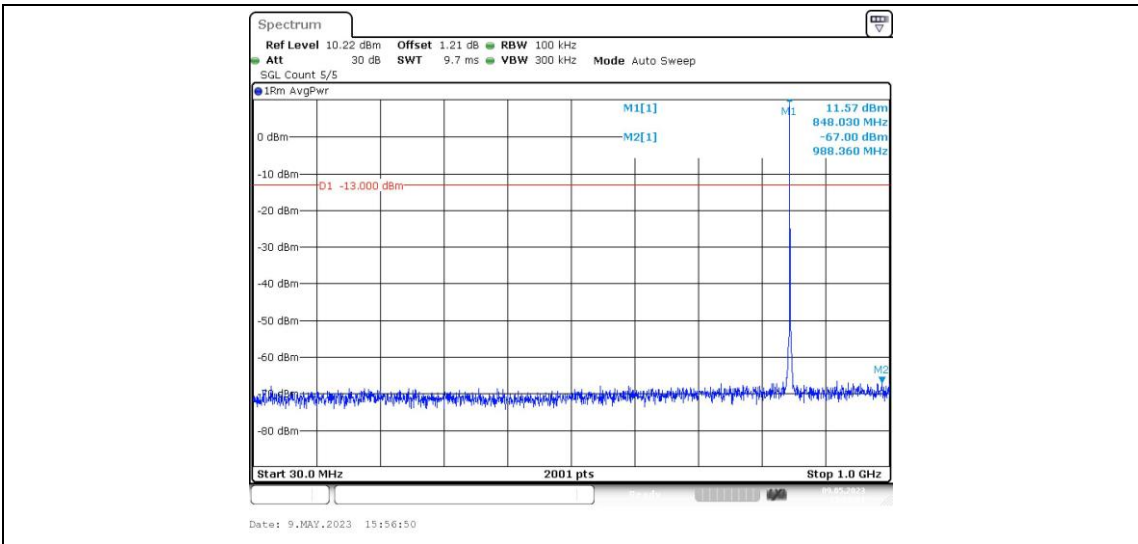

Band5-1.4MHz-16QAM-20643-1RB#0-Range3:30~1000MHz