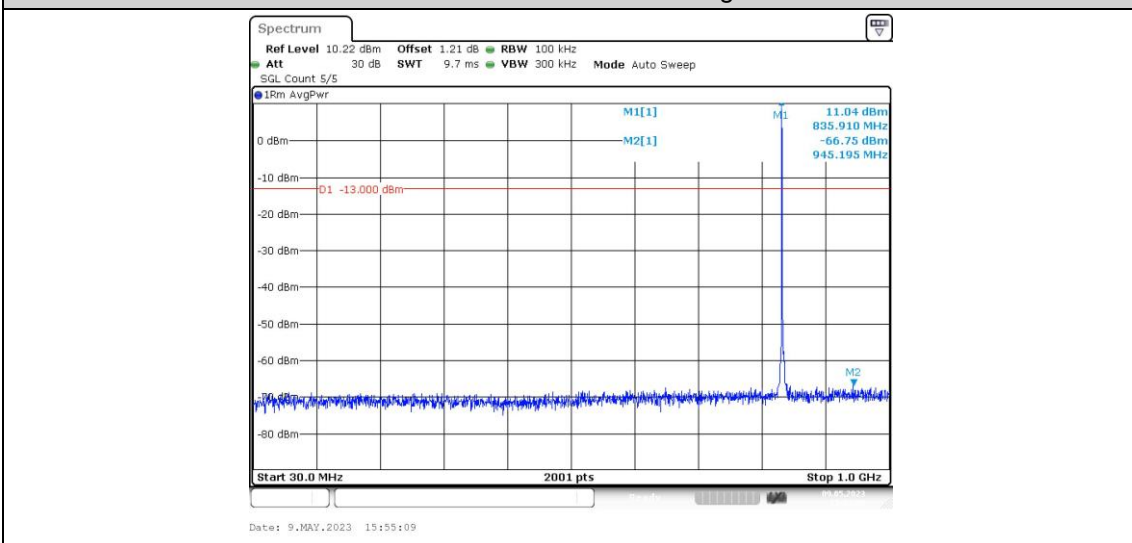

Band5-1.4MHz-16QAM-20525-1RB#0-Range3:30~1000MHz