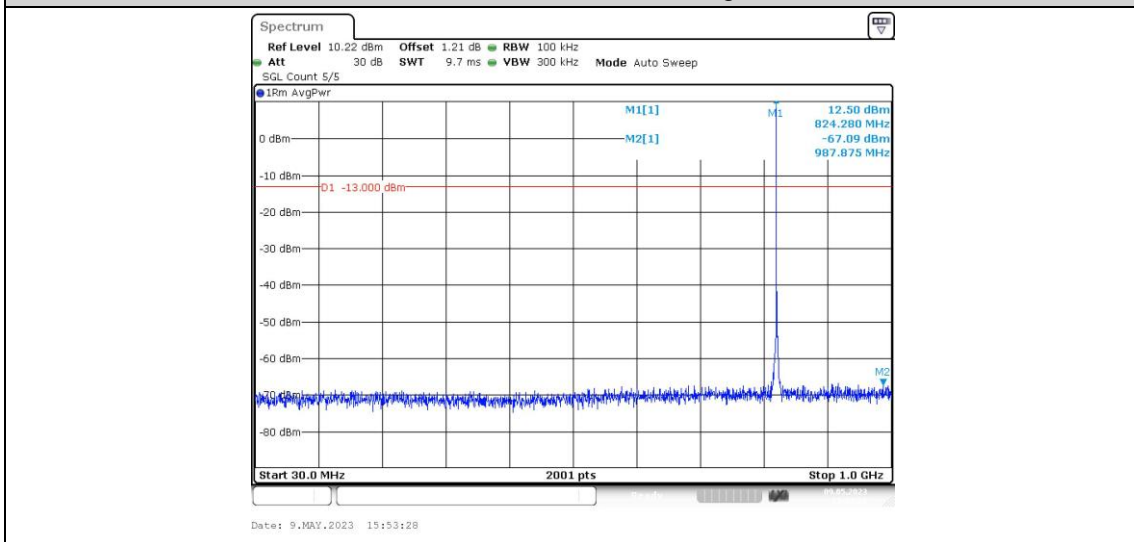

Band5-1.4MHz-QPSK-20643-1RB#0-Range4:1000~10000MHz

Band5-1.4MHz-16QAM-20407-1RB#0-Range1:0.009~0.15MHz

Band5-1.4MHz-16QAM-20407-1RB#0-Range2:0.15~30MHz

Band5-1.4MHz-16QAM-20407-1RB#0-Range3:30~1000MHz

Band5-1.4MHz-16QAM-20407-1RB#0-Range4:1000~10000MHz