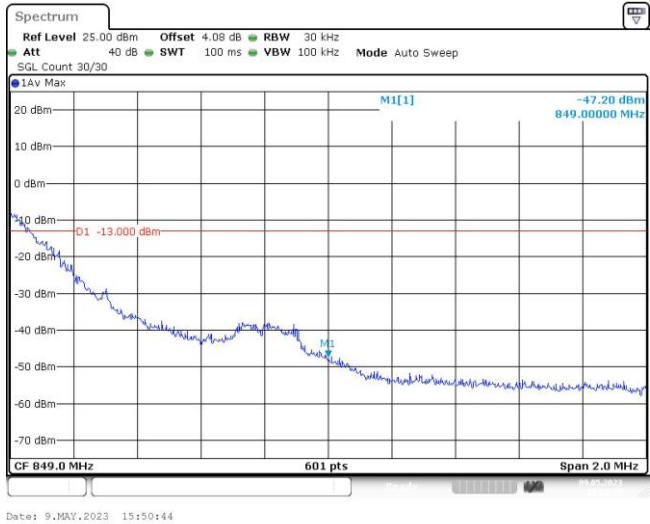

Band5	10MHz	QPSK	20450	1RB#0	-26.71	PASS
Band5	10MHz	QPSK	20450	1RB#49	-48.62	PASS
Band5	10MHz	QPSK	20450	50RB#0	-33.09	PASS
Band5	10MHz	QPSK	20600	1RB#0	-49.07	PASS
Band5	10MHz	QPSK	20600	1RB#49	-26.43	PASS
Band5	10MHz	QPSK	20600	50RB#0	-34.37	PASS
Band5	10MHz	16QAM	20450	1RB#0	-27.27	PASS
Band5	10MHz	16QAM	20450	1RB#49	-48.45	PASS
Band5	10MHz	16QAM	20450	50RB#0	-36.15	PASS
Band5	10MHz	16QAM	20600	1RB#0	-49.73	PASS
Band5	10MHz	16QAM	20600	1RB#49	-25.72	PASS
Band5	10MHz	16QAM	20600	50RB#0	-35.21	PASS

Test Graphs

Band5-1.4MHz-QPSK-20407-6RB#0

Band5-1.4MHz-QPSK-20643-1RB#0

Band5-1.4MHz-QPSK-20643-1RB#5

Band5-1.4MHz-QPSK-20643-6RB#0

Band5-1.4MHz-16QAM-20407-1RB#0

Band5-1.4MHz-16QAM-20407-1RB#5

Band5-1.4MHz-16QAM-20407-6RB#0