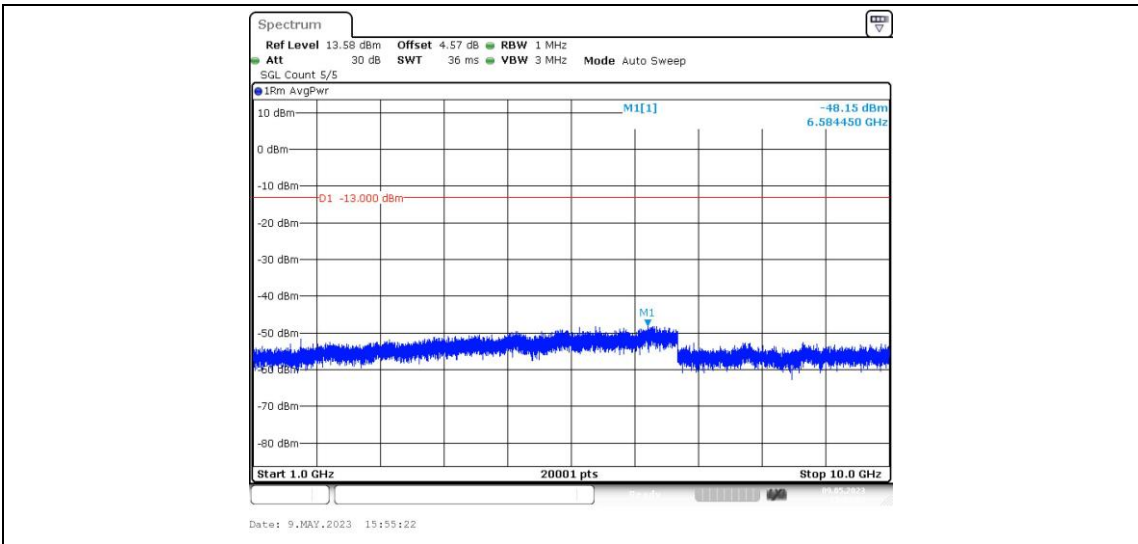

Band5-1.4MHz-16QAM-20525-1RB#0-Range1:0.009~0.15MHz

Band5-1.4MHz-16QAM-20525-1RB#0-Range2:0.15~30MHz

Band5-1.4MHz-16QAM-20525-1RB#0-Range3:30~1000MHz

Band5-1.4MHz-16QAM-20525-1RB#0-Range4:1000~10000MHz

Band5-1.4MHz-16QAM-20643-1RB#0-Range1:0.009~0.15MHz