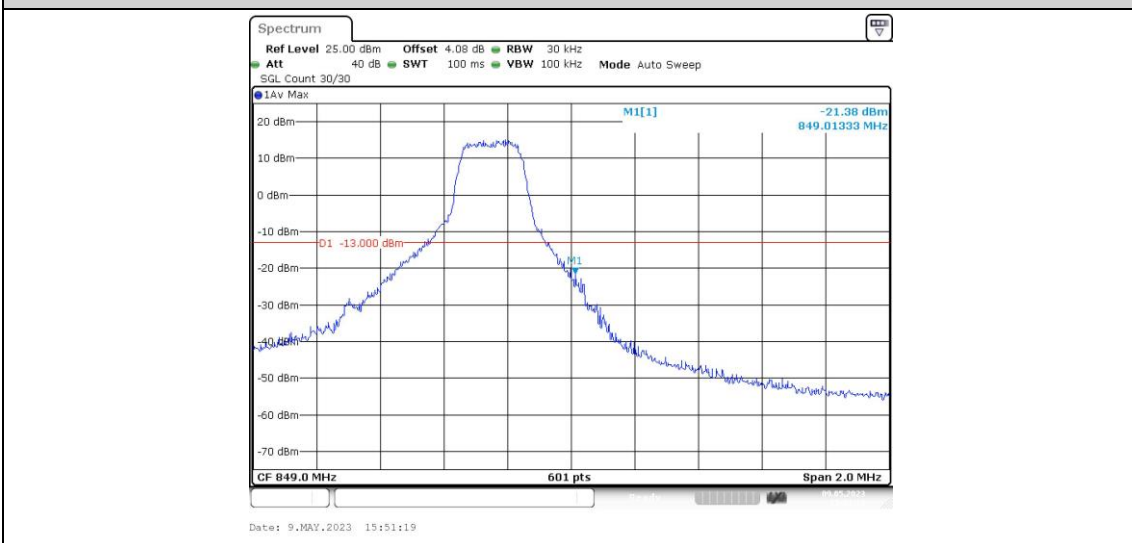

Band5-1.4MHz-16QAM-20643-1RB#5