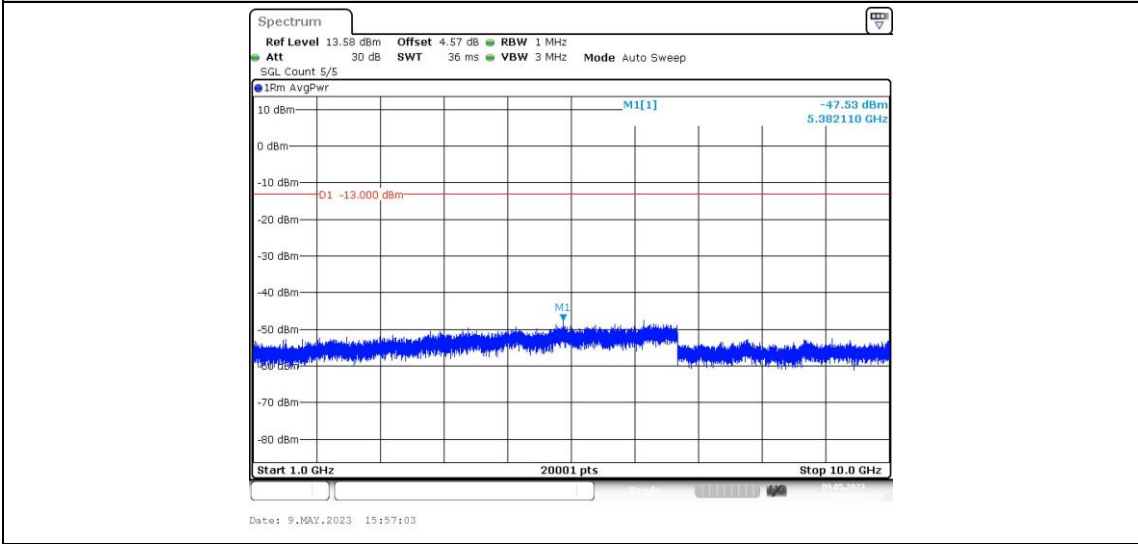

Band5-1.4MHz-16QAM-20643-1RB#0-Range4:1000~10000MHz