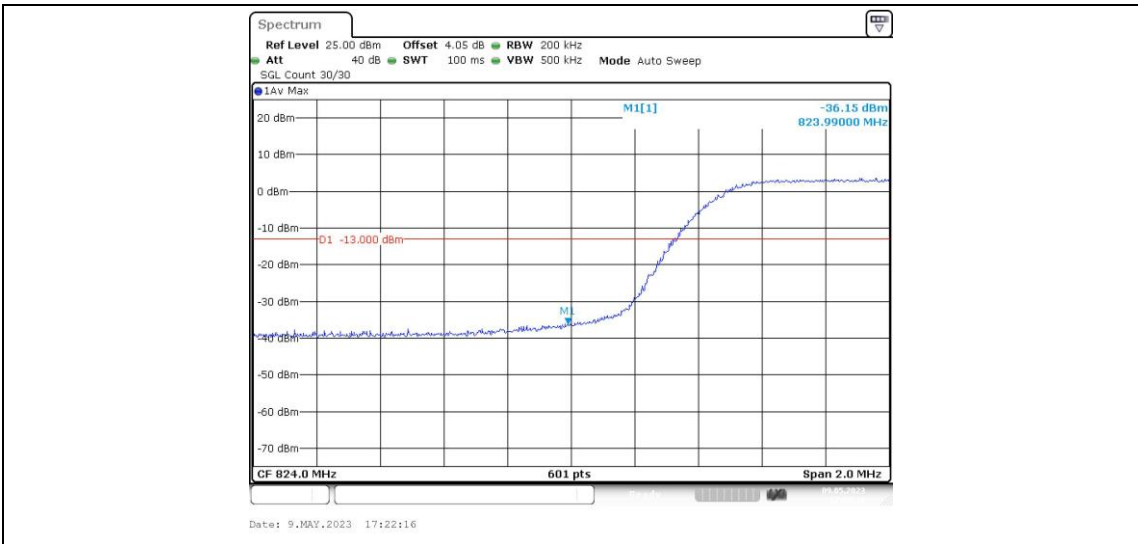

Band5-10MHz-QPSK-20600-1RB#0

Band5-10MHz-QPSK-20600-1RB#49

Band5-10MHz-QPSK-20600-50RB#0

Band5-10MHz-16QAM-20450-1RB#0

Band5-10MHz-16QAM-20450-1RB#49

Band5-10MHz-16QAM-20450-50RB#0

Band5-10MHz-16QAM-20600-1RB#0