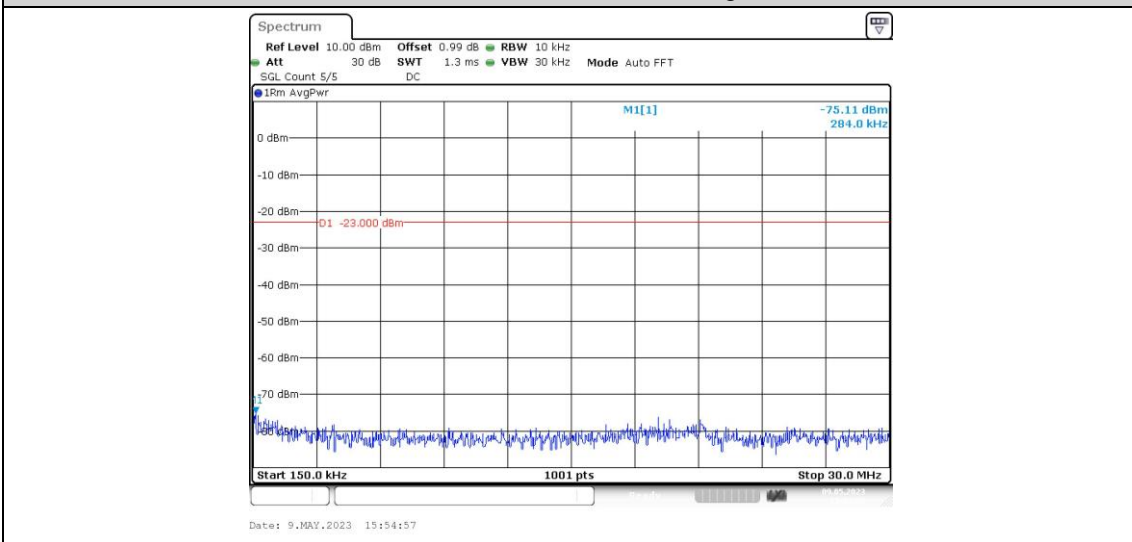

Band5-1.4MHz-16QAM-20525-1RB#0-Range2:0.15~30MHz