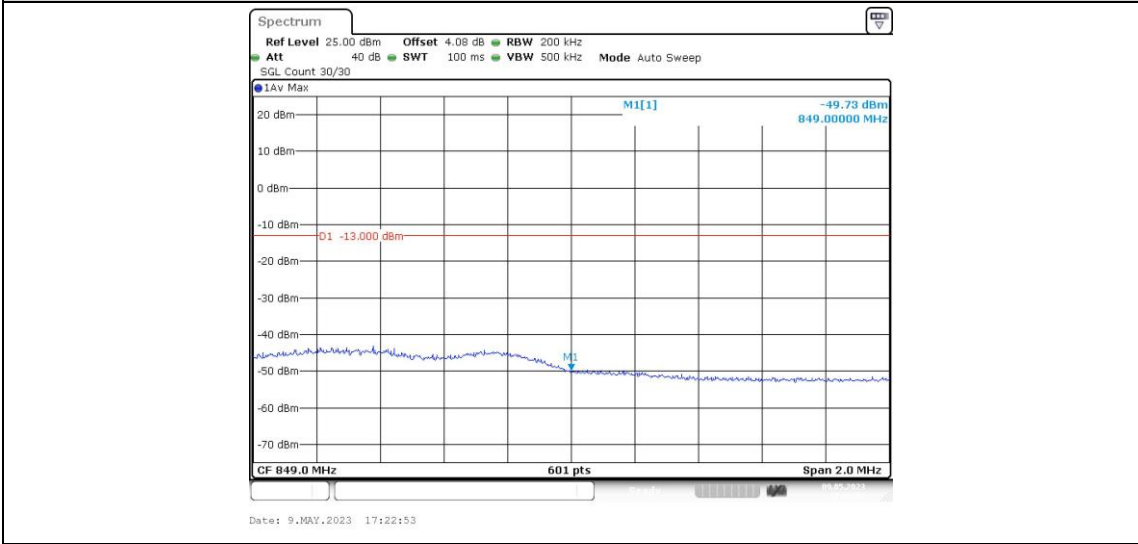

Band5-10MHz-QPSK-20600-1RB#0

Band5-10MHz-QPSK-20600-1RB#49

Band5-10MHz-QPSK-20600-50RB#0

Band5-10MHz-16QAM-20450-1RB#0

Band5-10MHz-16QAM-20450-1RB#49

Band5-10MHz-16QAM-20450-50RB#0

Band5-10MHz-16QAM-20600-1RB#0