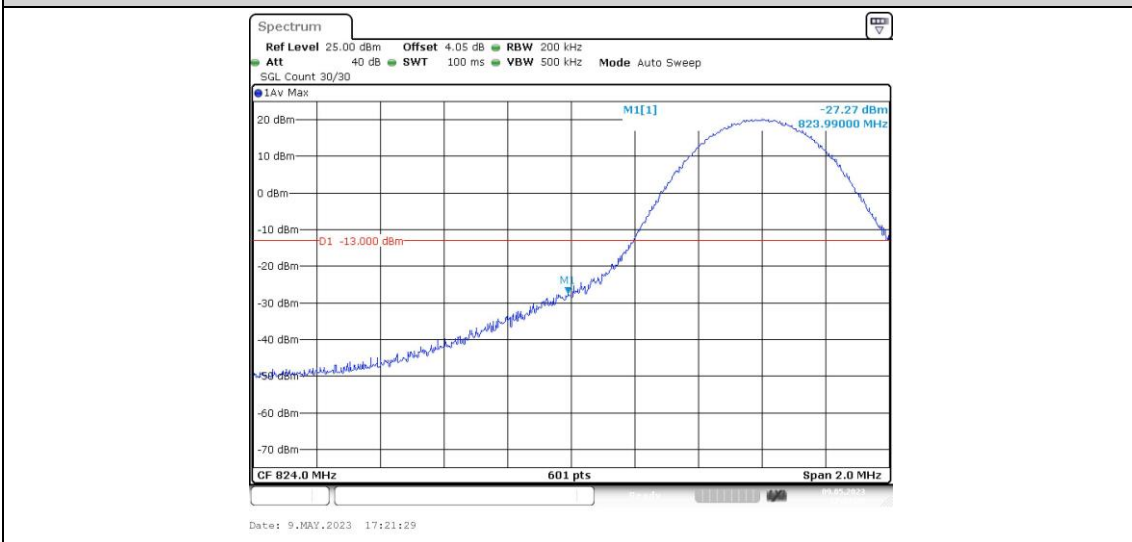

Band5-10MHz-QPSK-20600-1RB#0

Band5-10MHz-QPSK-20600-1RB#49

Band5-10MHz-QPSK-20600-50RB#0

Band5-10MHz-16QAM-20450-1RB#0

Band5-10MHz-16QAM-20450-1RB#49

Band5-10MHz-16QAM-20450-50RB#0

Band5-10MHz-16QAM-20600-1RB#0