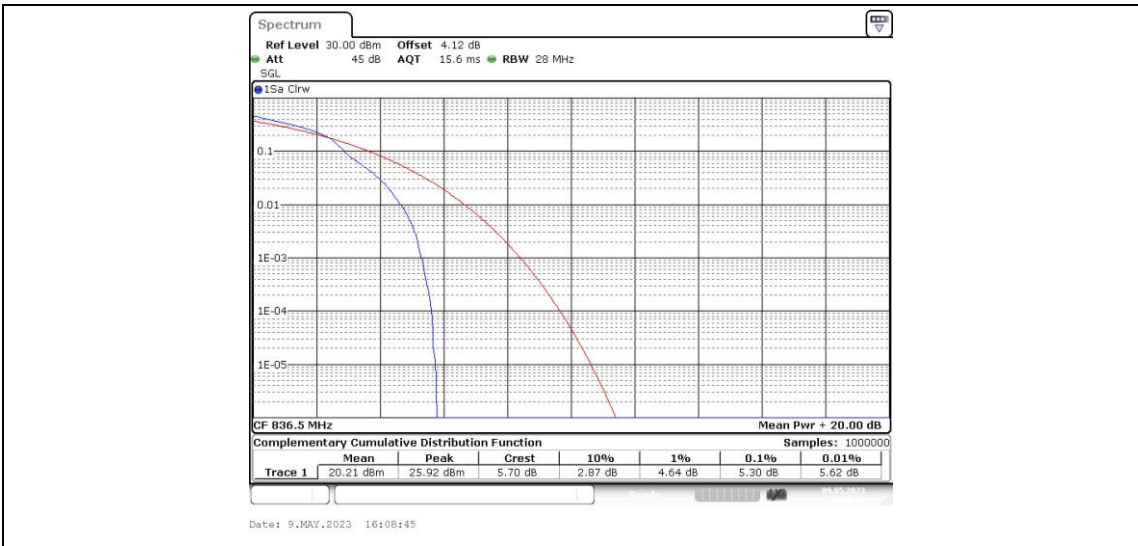

Test Graphs

Band5-1.4MHz-QPSK-20525-6RB#0

Band5-1.4MHz-QPSK-20643-1RB#0

Band5-1.4MHz-QPSK-20643-6RB#0

Band5-1.4MHz-16QAM-20407-1RB#0

Band5-1.4MHz-16QAM-20407-6RB#0

Band5-1.4MHz-16QAM-20525-1RB#0

Band5-1.4MHz-16QAM-20525-6RB#0