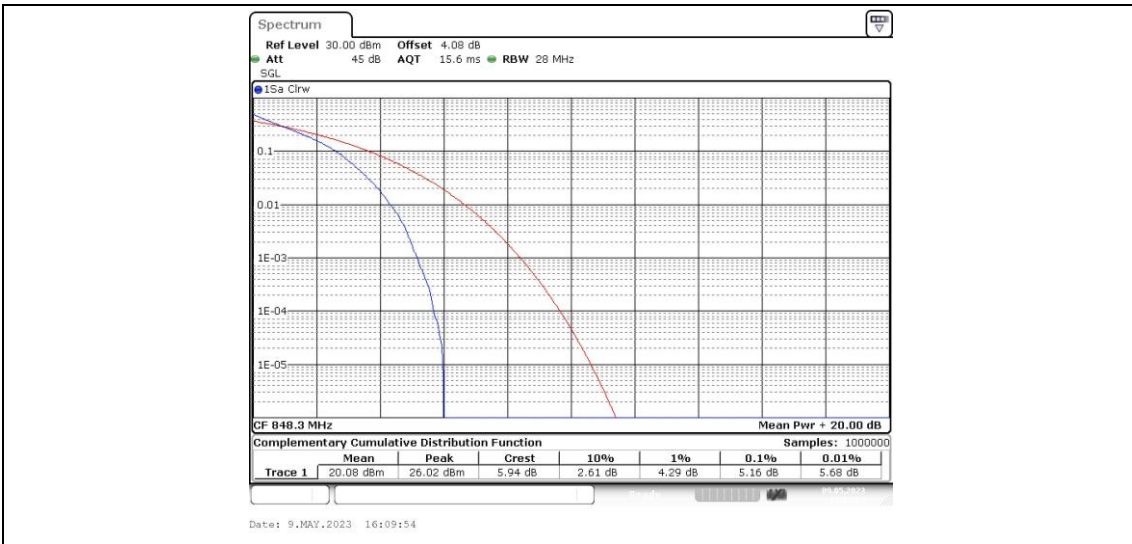

Test Graphs

Band5-1.4MHz-QPSK-20525-6RB#0

Band5-1.4MHz-QPSK-20643-1RB#0

Band5-1.4MHz-QPSK-20643-6RB#0

Band5-1.4MHz-16QAM-20407-1RB#0

Band5-1.4MHz-16QAM-20407-6RB#0

Band5-1.4MHz-16QAM-20525-1RB#0

Band5-1.4MHz-16QAM-20525-6RB#0