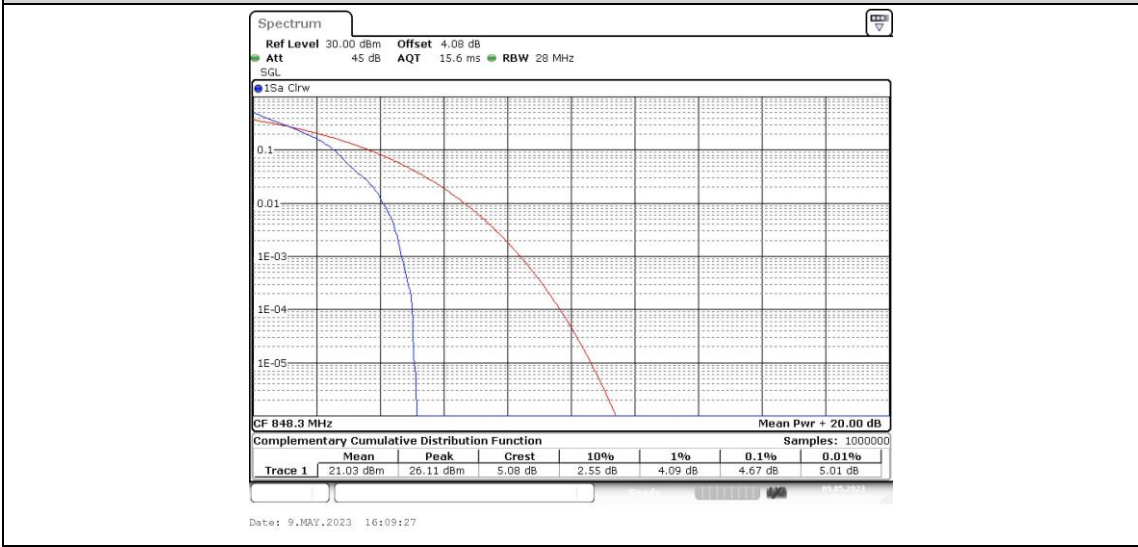

Test Graphs

Band5-1.4MHz-QPSK-20525-6RB#0

Band5-1.4MHz-QPSK-20643-1RB#0

Band5-1.4MHz-QPSK-20643-6RB#0

Band5-1.4MHz-16QAM-20407-1RB#0

Band5-1.4MHz-16QAM-20407-6RB#0

Band5-1.4MHz-16QAM-20525-1RB#0

Band5-1.4MHz-16QAM-20525-6RB#0