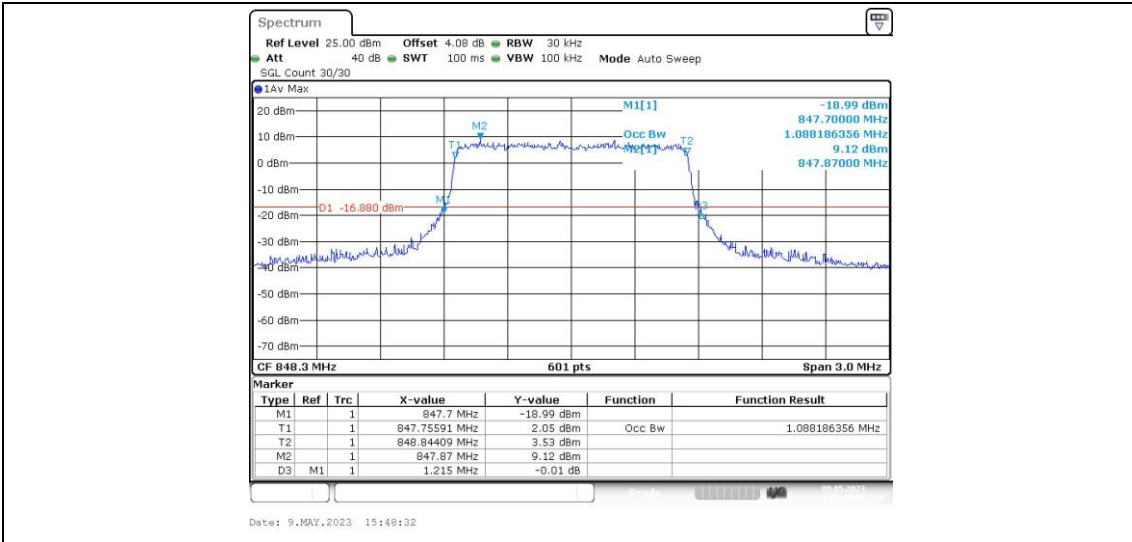

Band5-1.4MHz-16QAM-20407-6RB#0

Band5-1.4MHz-16QAM-20525-6RB#0

Band5-1.4MHz-16QAM-20643-6RB#0