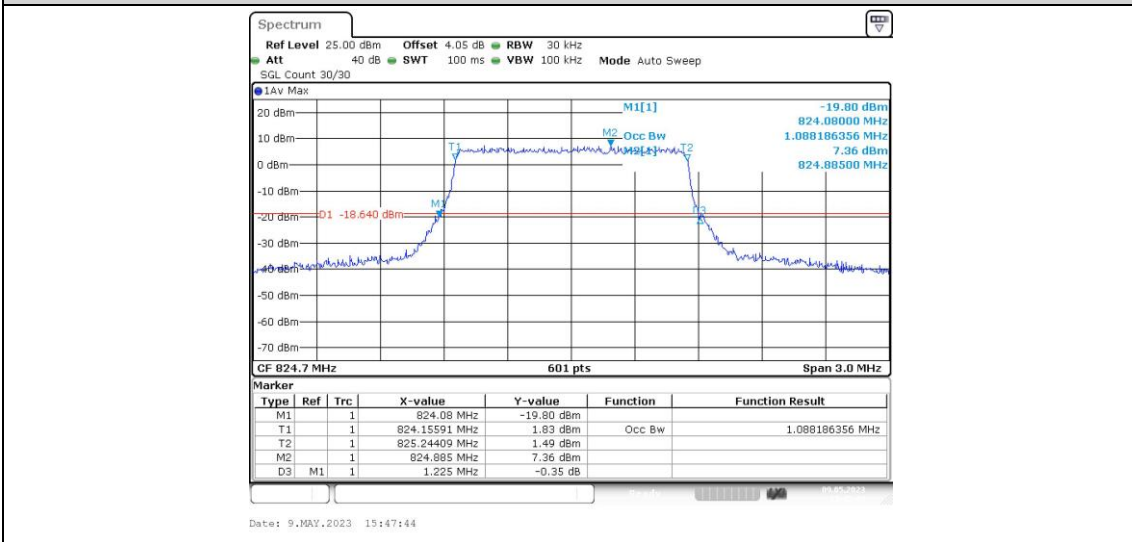

Band5-1.4MHz-16QAM-20407-6RB#0