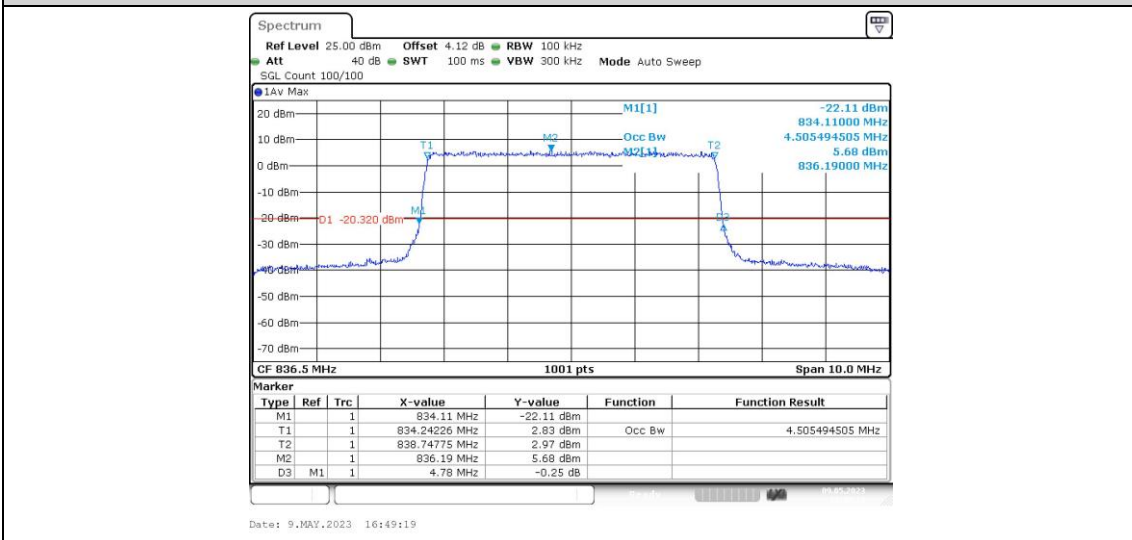

Band5-5MHz-16QAM-20525-25RB#0

Band5-5MHz-16QAM-20625-25RB#0