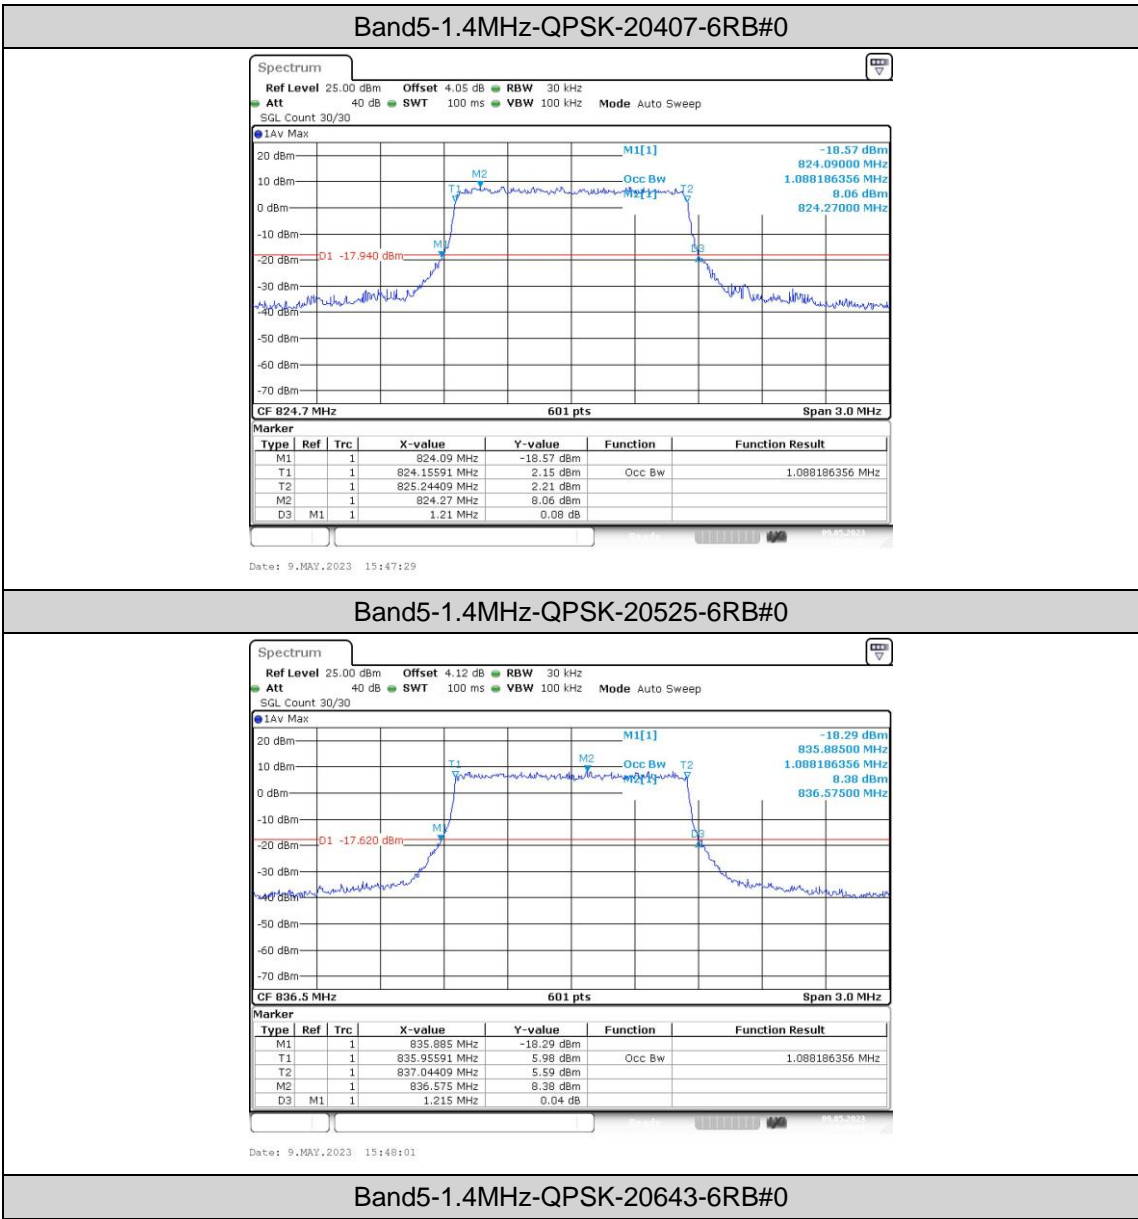

Test Graphs

Band5-1.4MHz-QPSK-20643-6RB#0