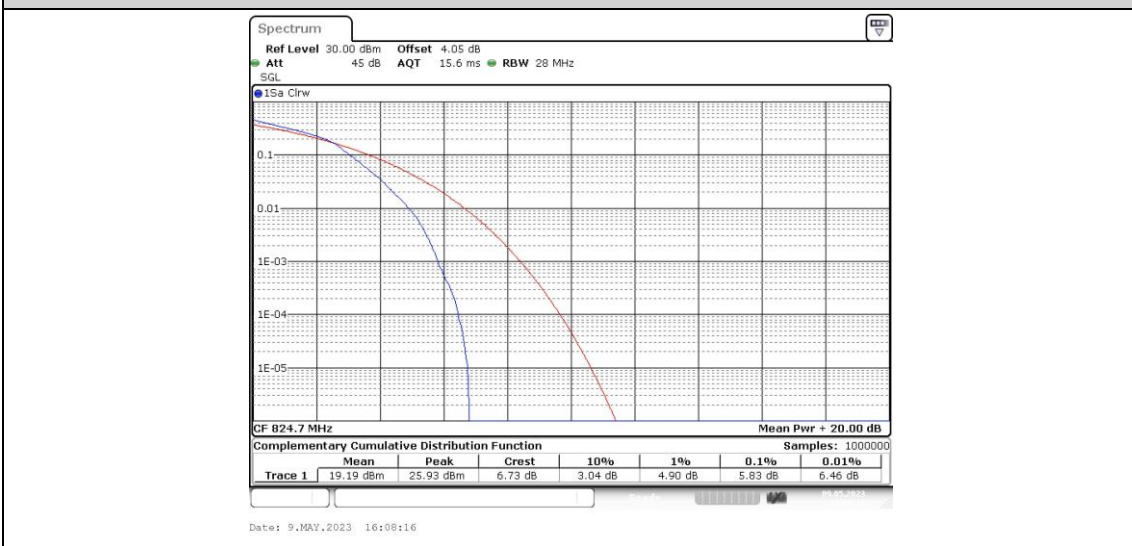

Test Graphs

Band5-1.4MHz-QPSK-20525-6RB#0

Band5-1.4MHz-QPSK-20643-1RB#0

Band5-1.4MHz-QPSK-20643-6RB#0

Band5-1.4MHz-16QAM-20407-1RB#0

Band5-1.4MHz-16QAM-20407-6RB#0

Band5-1.4MHz-16QAM-20525-1RB#0

Band5-1.4MHz-16QAM-20525-6RB#0