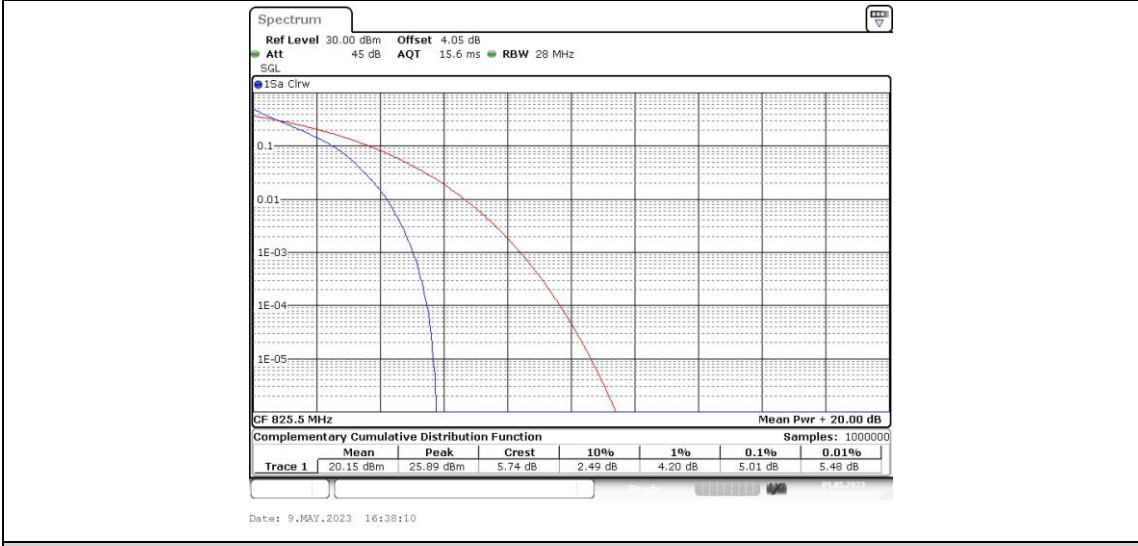

Band5-3MHz-QPSK-20415-15RB#0