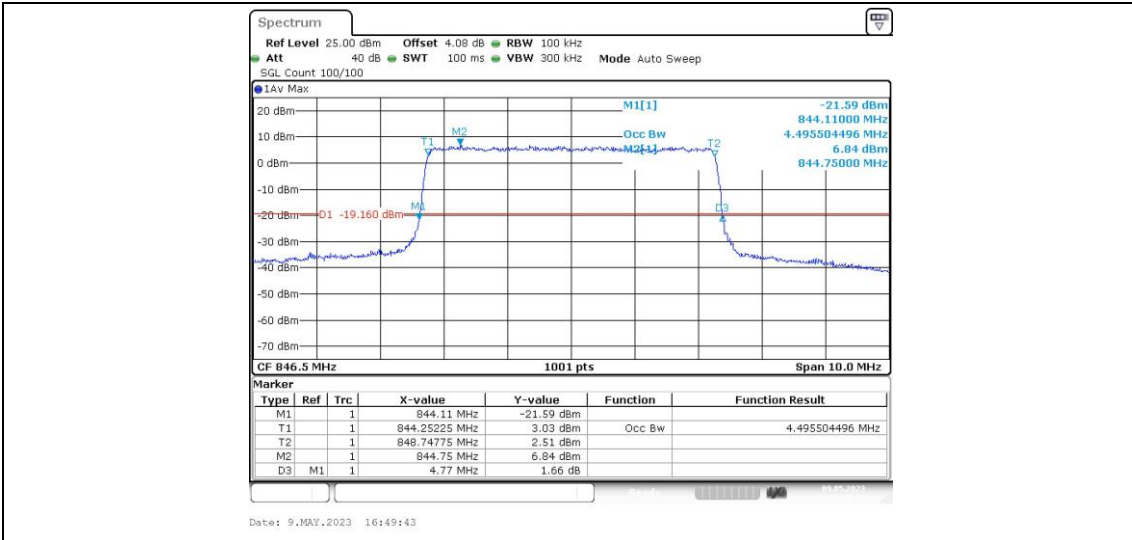

Band5-5MHz-16QAM-20425-25RB#0

Band5-5MHz-16QAM-20525-25RB#0

Band5-5MHz-16QAM-20625-25RB#0