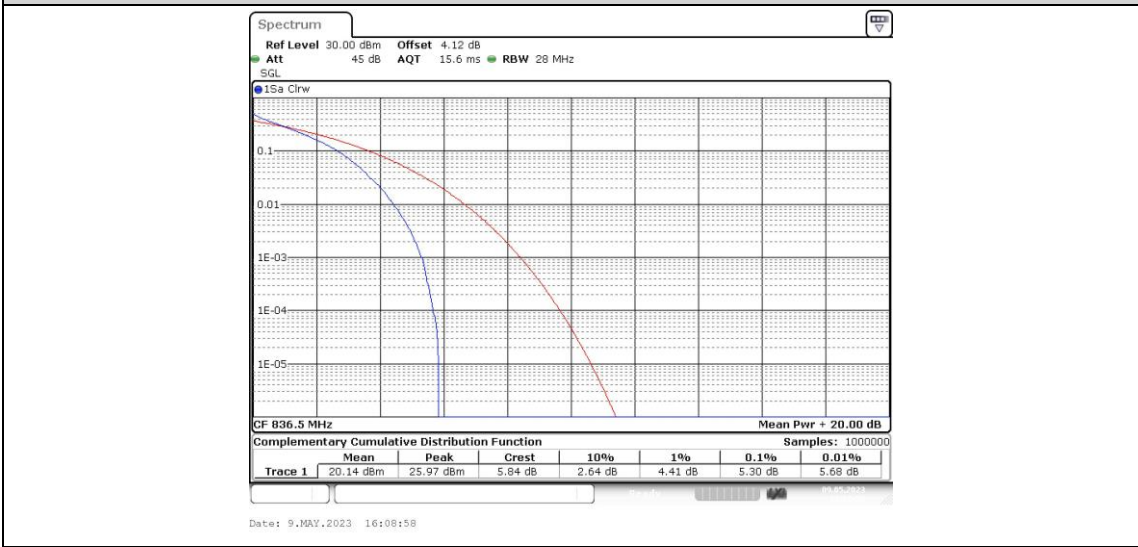

Band5-1.4MHz-QPSK-20525-6RB#0