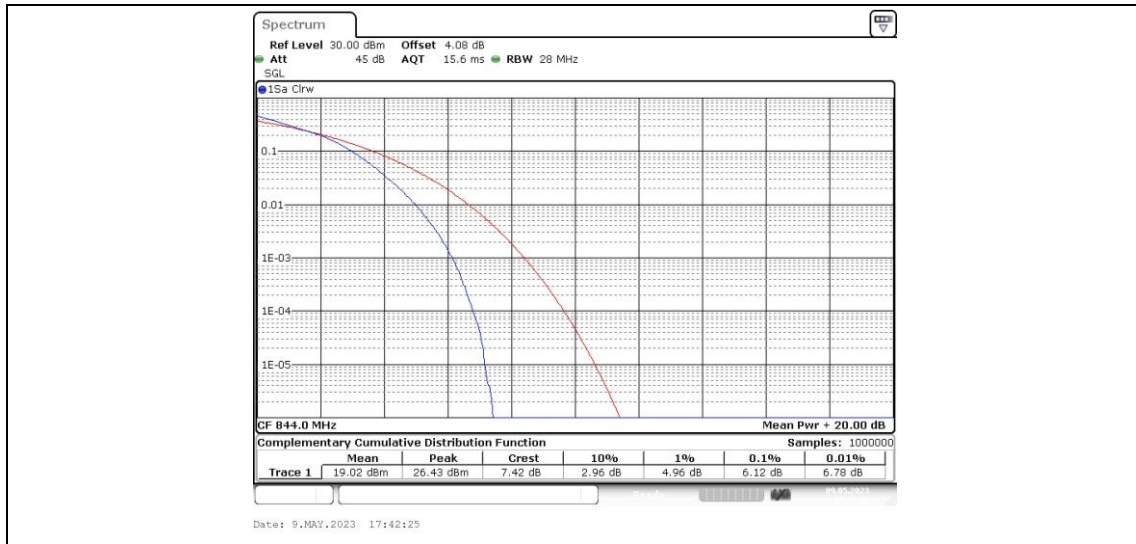

Band5-10MHz-16QAM-20450-1RB#0

Band5-10MHz-16QAM-20450-50RB#0

Band5-10MHz-16QAM-20525-1RB#0

Band5-10MHz-16QAM-20525-50RB#0

Band5-10MHz-16QAM-20600-1RB#0

Band5-10MHz-16QAM-20600-50RB#0

Appendix C: 26dB Bandwidth and Occupied Bandwidth