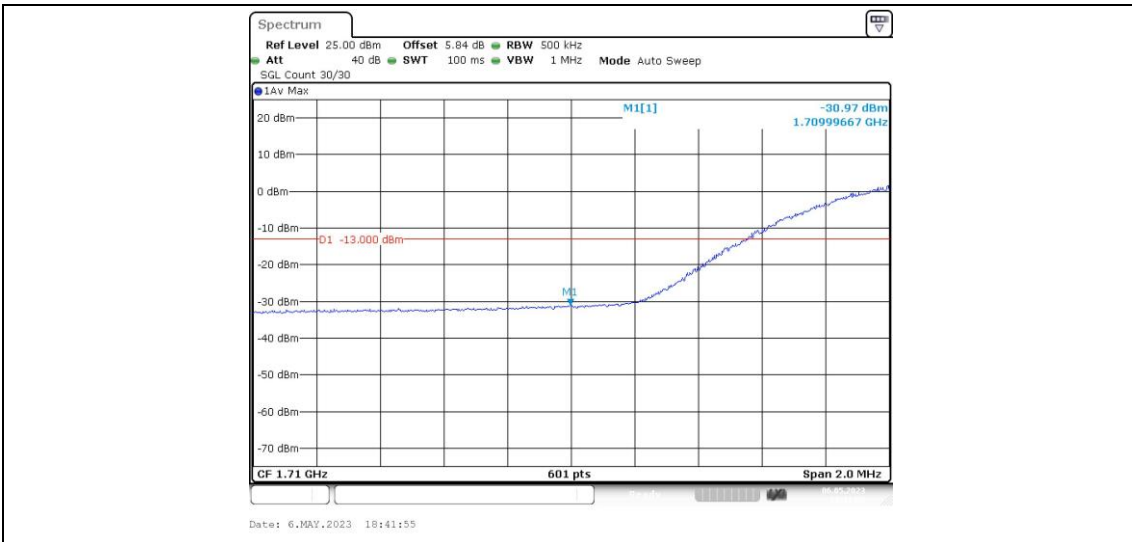

Band4-15MHz-16QAM-20025-75RB#0

Band4-15MHz-16QAM-20325-1RB#0

Band4-15MHz-16QAM-20325-1RB#74

Band4-15MHz-16QAM-20325-75RB#0

Band4-20MHz-QPSK-20050-1RB#0

Band4-20MHz-QPSK-20050-1RB#99

Band4-20MHz-QPSK-20050-100RB#0