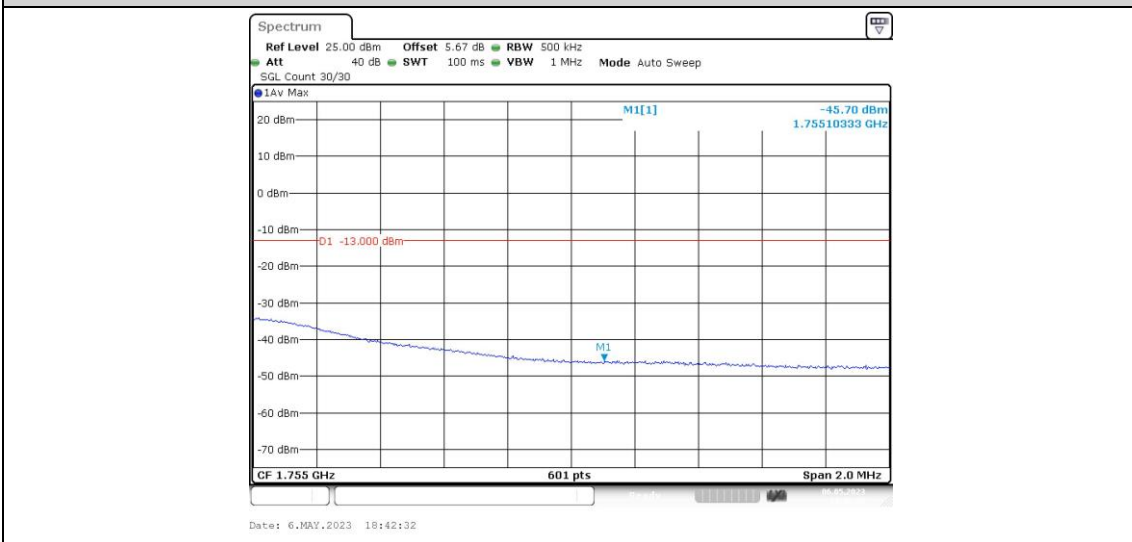

Band4-20MHz-QPSK-20300-1RB#0