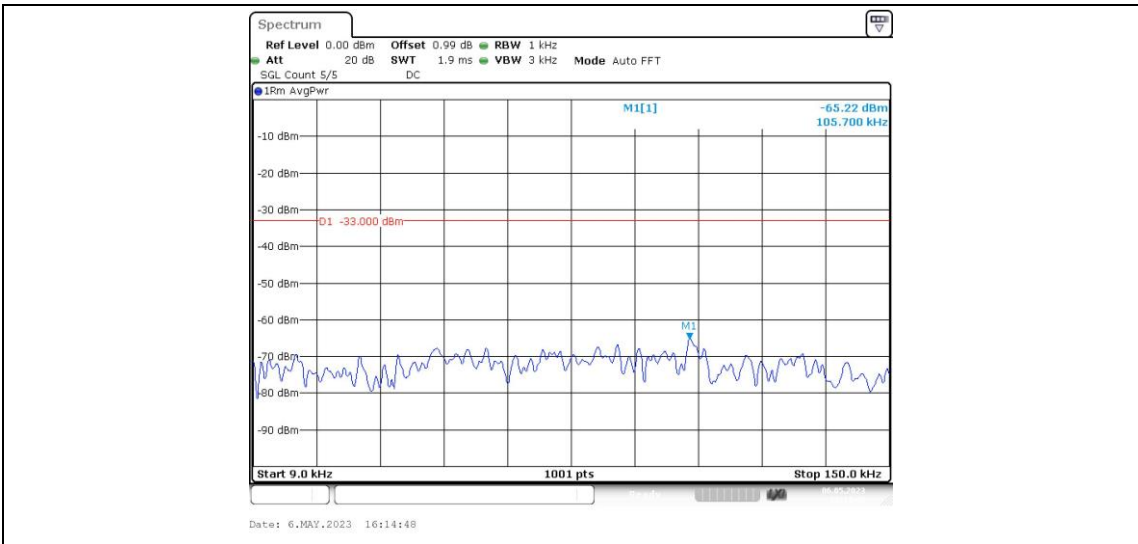

Band4-1.4MHz-QPSK-20393-1RB#0-Range1:0.009~0.15MHz