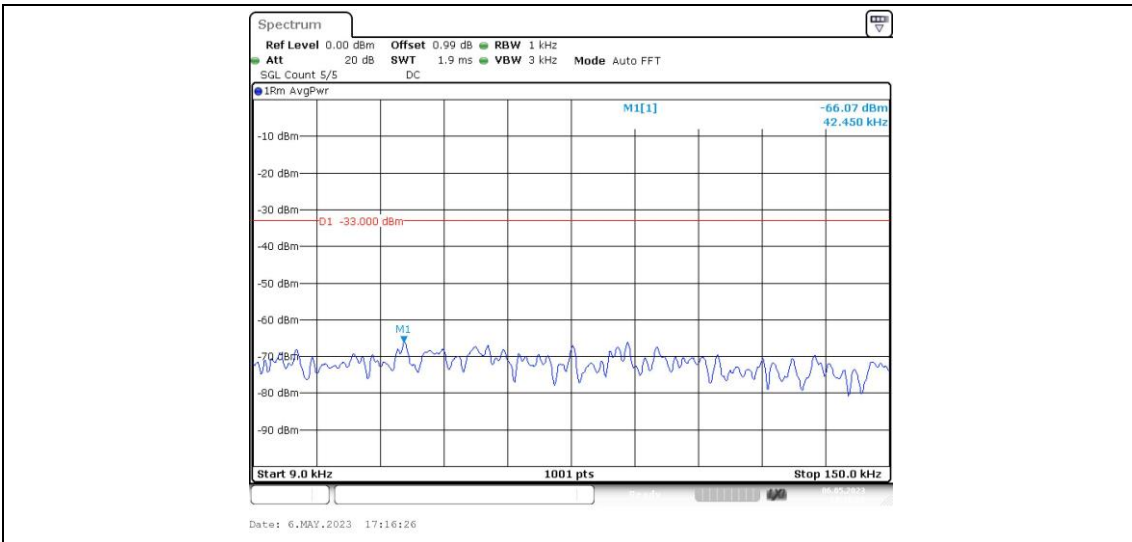

Band4-5MHz-16QAM-20375-1RB#0-Range1:0.009~0.15MHz