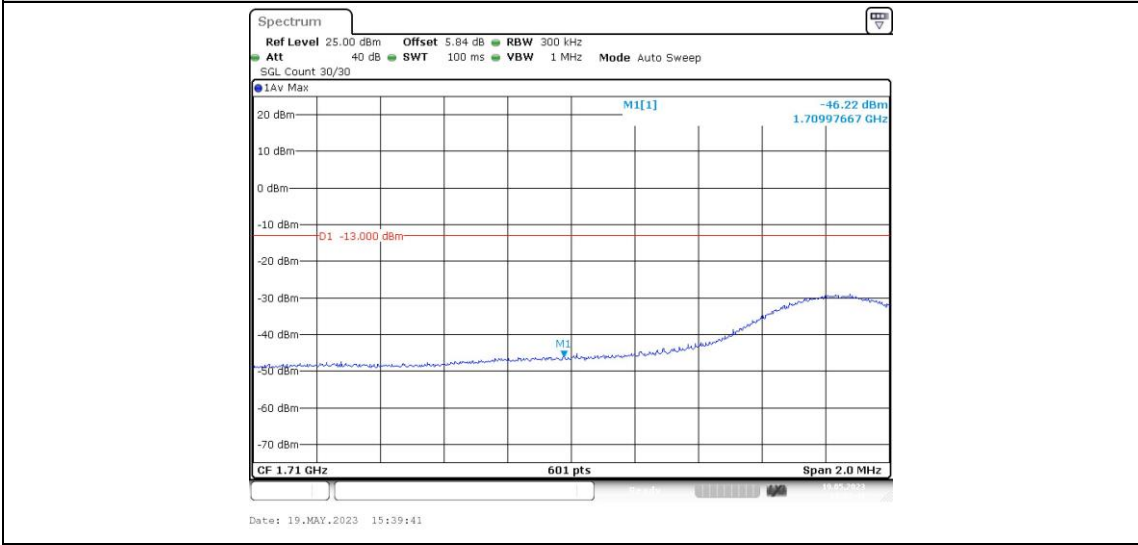

Band4-15MHz-QPSK-20025-1RB#74

Band4-15MHz-QPSK-20025-75RB#0

Band4-15MHz-QPSK-20325-1RB#0

Band4-15MHz-QPSK-20325-1RB#74

Band4-15MHz-QPSK-20325-75RB#0

Band4-15MHz-16QAM-20025-1RB#0

Band4-15MHz-16QAM-20025-1RB#74