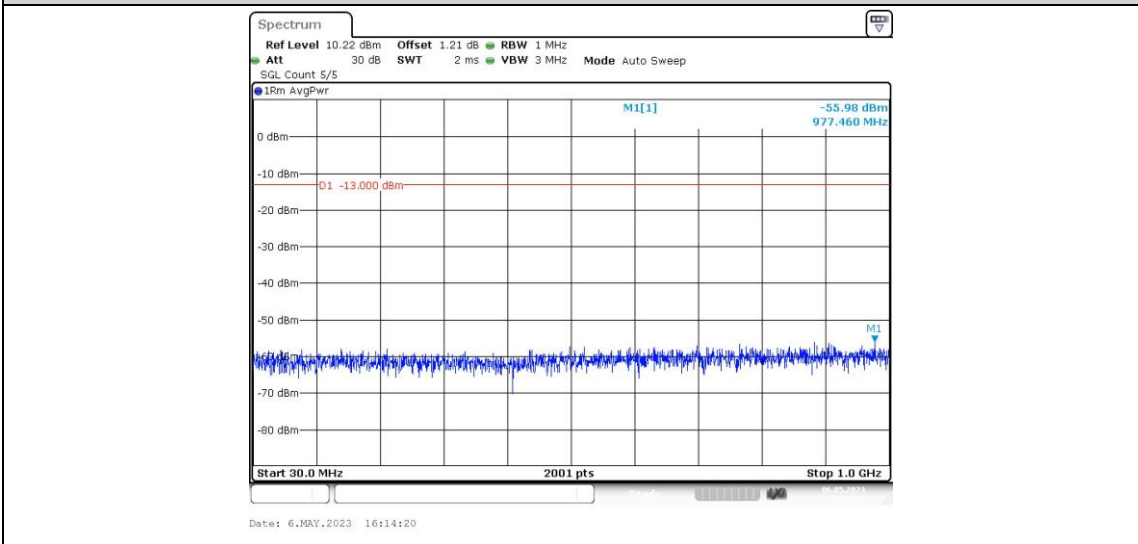

Band4-1.4MHz-16QAM-20175-1RB#0-Range3:30~1000MHz