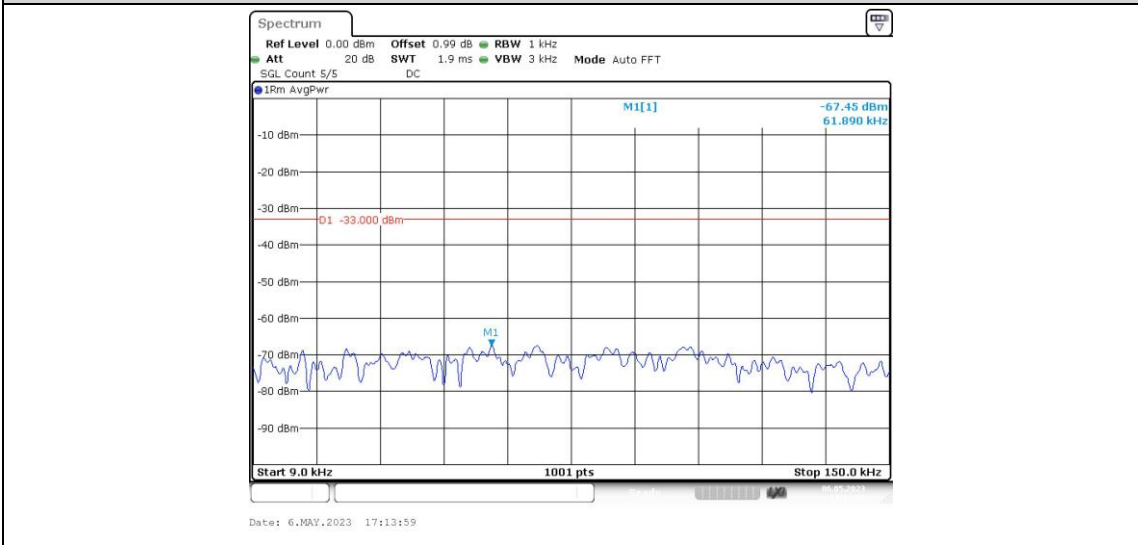

Band4-5MHz-QPSK-20175-1RB#0-Range1:0.009~0.15MHz