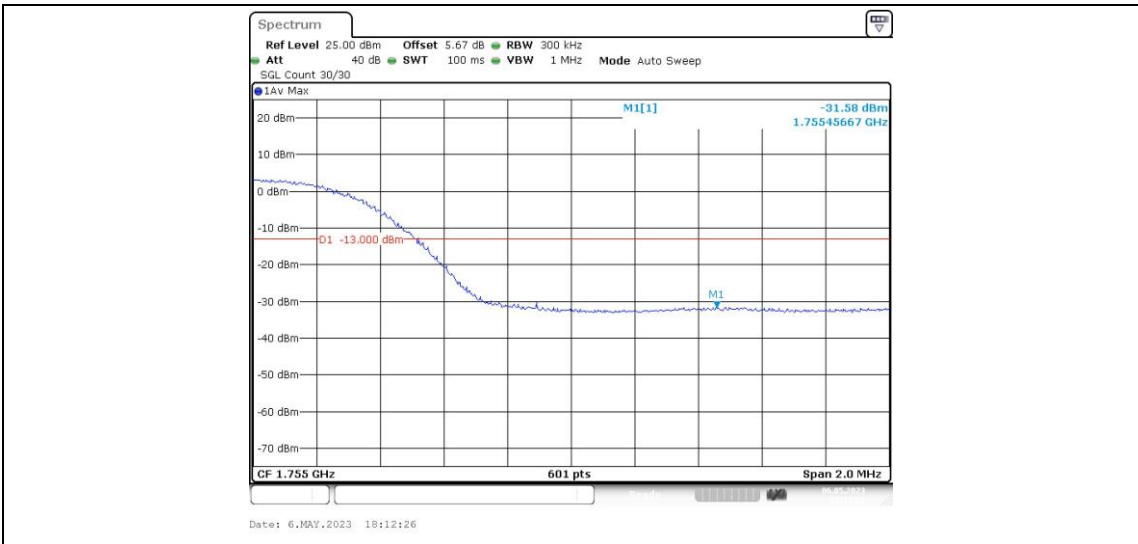

Band4-15MHz-QPSK-20025-1RB#74

Band4-15MHz-QPSK-20025-75RB#0

Band4-15MHz-QPSK-20325-1RB#0

Band4-15MHz-QPSK-20325-1RB#74

Band4-15MHz-QPSK-20325-75RB#0

Band4-15MHz-16QAM-20025-1RB#0

Band4-15MHz-16QAM-20025-1RB#74