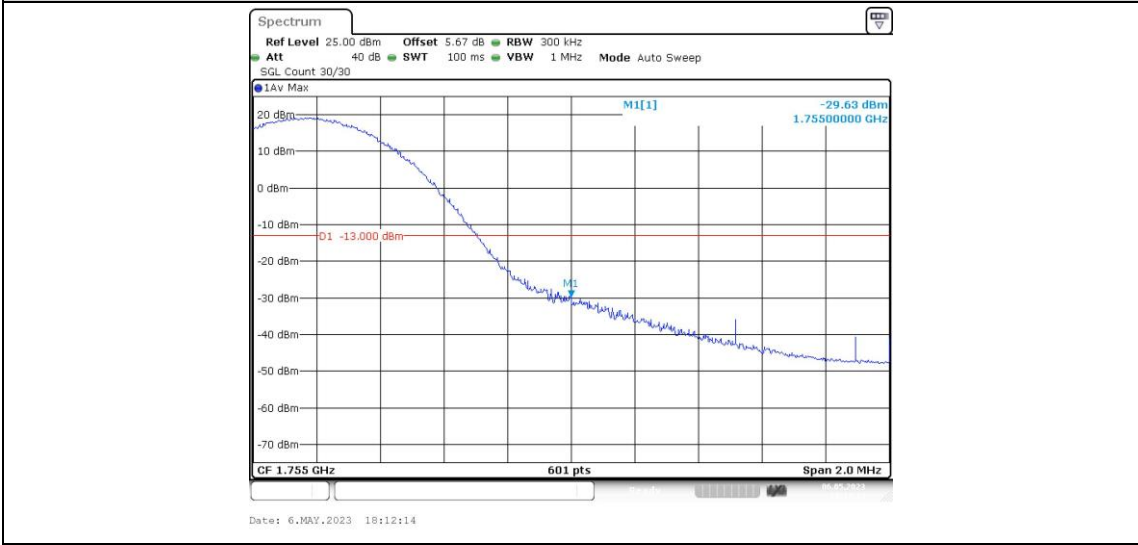

Band4-15MHz-16QAM-20325-1RB#74