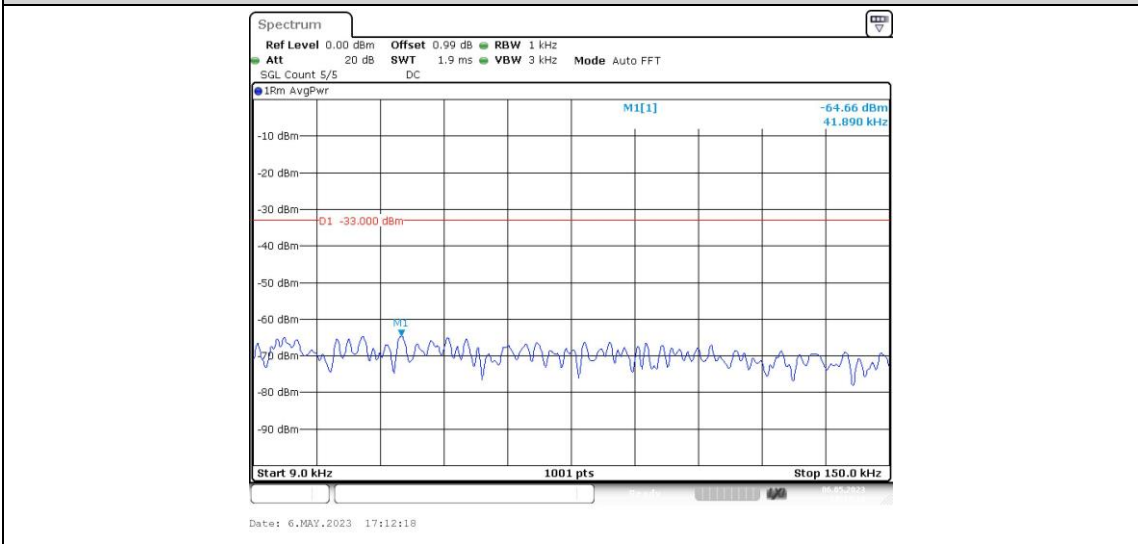

Band4-5MHz-QPSK-19975-1RB#0-Range1:0.009~0.15MHz