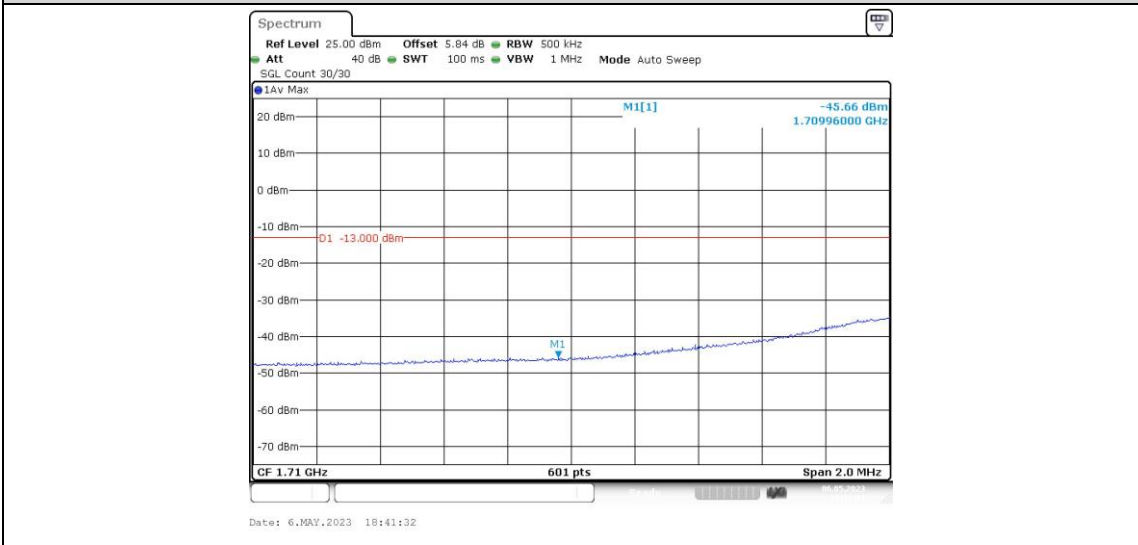

Band4-15MHz-16QAM-20025-75RB#0

Band4-15MHz-16QAM-20325-1RB#0

Band4-15MHz-16QAM-20325-1RB#74

Band4-15MHz-16QAM-20325-75RB#0

Band4-20MHz-QPSK-20050-1RB#0

Band4-20MHz-QPSK-20050-1RB#99

Band4-20MHz-QPSK-20050-100RB#0