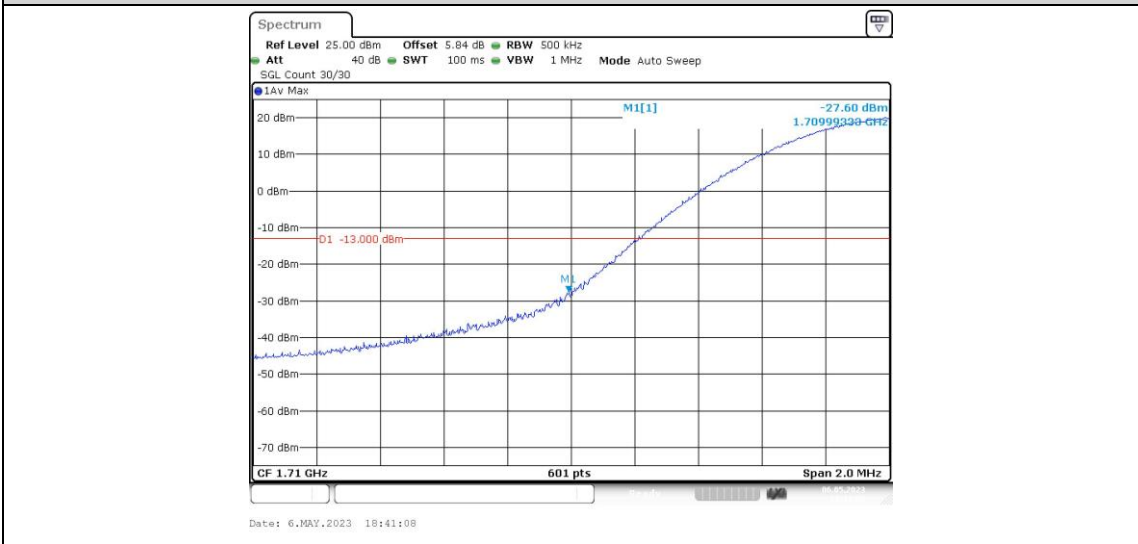

Band4-15MHz-16QAM-20025-75RB#0

Band4-15MHz-16QAM-20325-1RB#0

Band4-15MHz-16QAM-20325-1RB#74

Band4-15MHz-16QAM-20325-75RB#0

Band4-20MHz-QPSK-20050-1RB#0

Band4-20MHz-QPSK-20050-1RB#99

Band4-20MHz-QPSK-20050-100RB#0