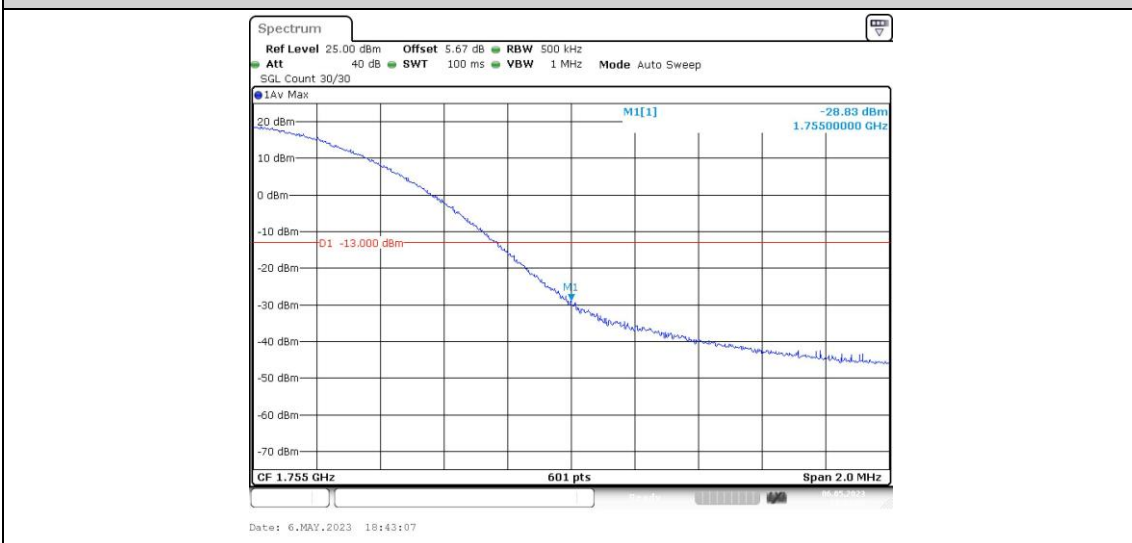

Band4-20MHz-16QAM-20300-1RB#99

Band4-20MHz-16QAM-20300-100RB#0