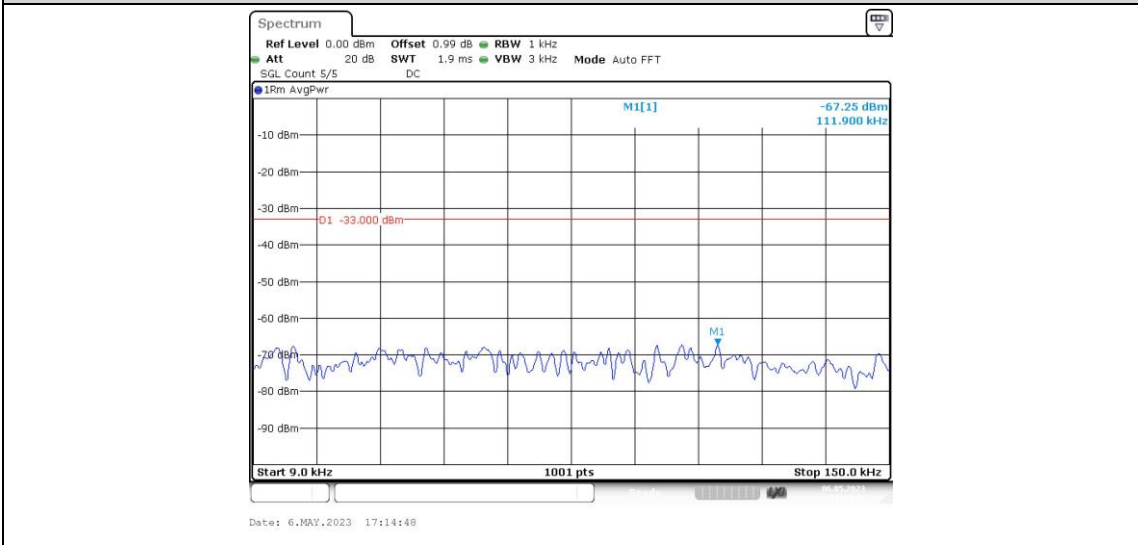

Band4-5MHz-16QAM-20175-1RB#0-Range1:0.009~0.15MHz