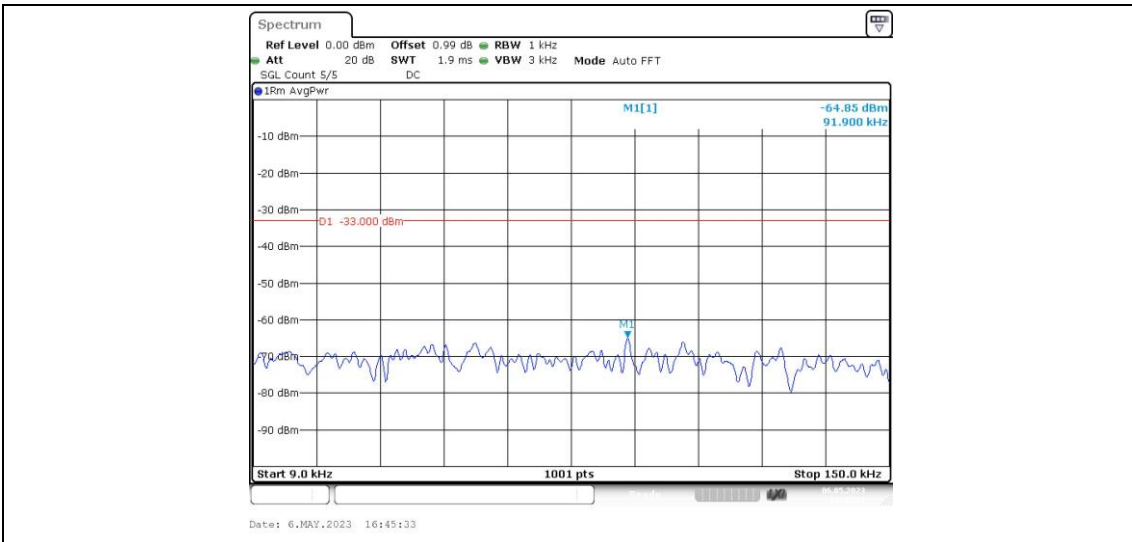

Band4-3MHz-16QAM-20385-1RB#0-Range1:0.009~0.15MHz