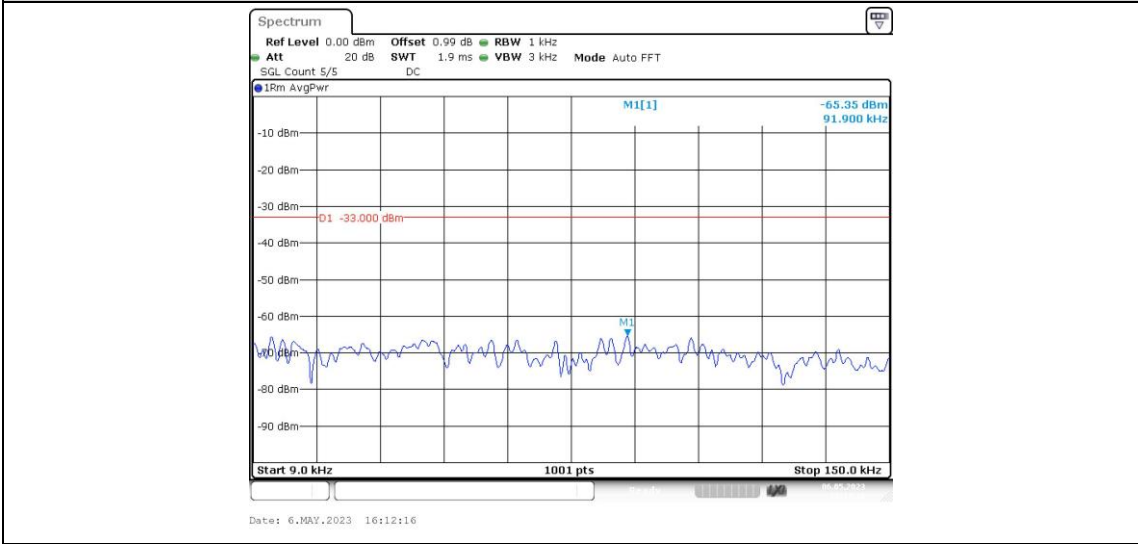

Band4-1.4MHz-16QAM-19957-1RB#0-Range1:0.009~0.15MHz